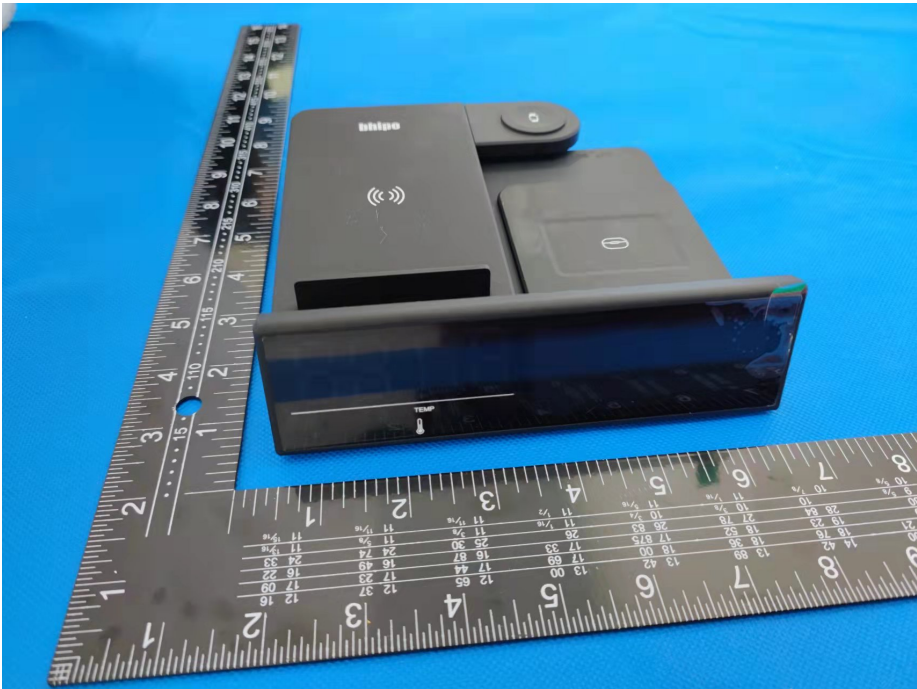

External Photos

Alarm Clock Wireless Charging Station

Model No.: RW003

Input: DC5V-3A, 9V-2A

Wireless Output For Mobile Phone: 5W/7.5W/10W/15W(max.)

Wireless Output For Watch: 2.5W

Wireless Output For Earphone: 5W(max.)

USB Output: DC5V-3A(max.)

Made in China