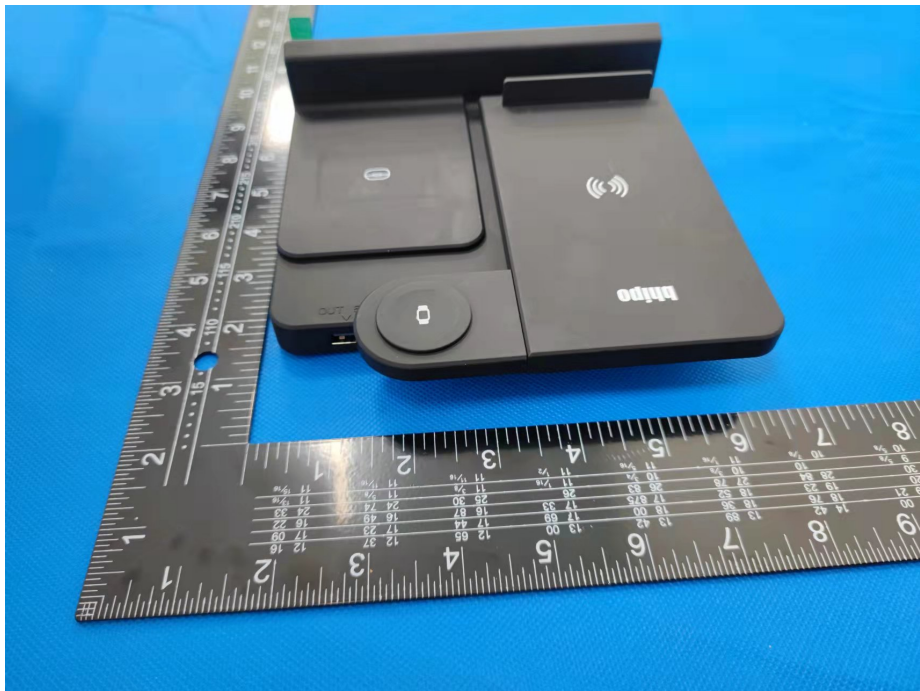

External Photos

Alarm Clock Wireless Charging Station

Model No.: RW003

Input: DC5V-3A, 9V-2A

Wireless Output For Mobile Phone: 5W/7.5W/10W/15W(max.)

Wireless Output For Watch: 2.5W

Wireless Output For Earphone: 5W(max.)

USB Output: DC5V-3A(max.)

Made in China