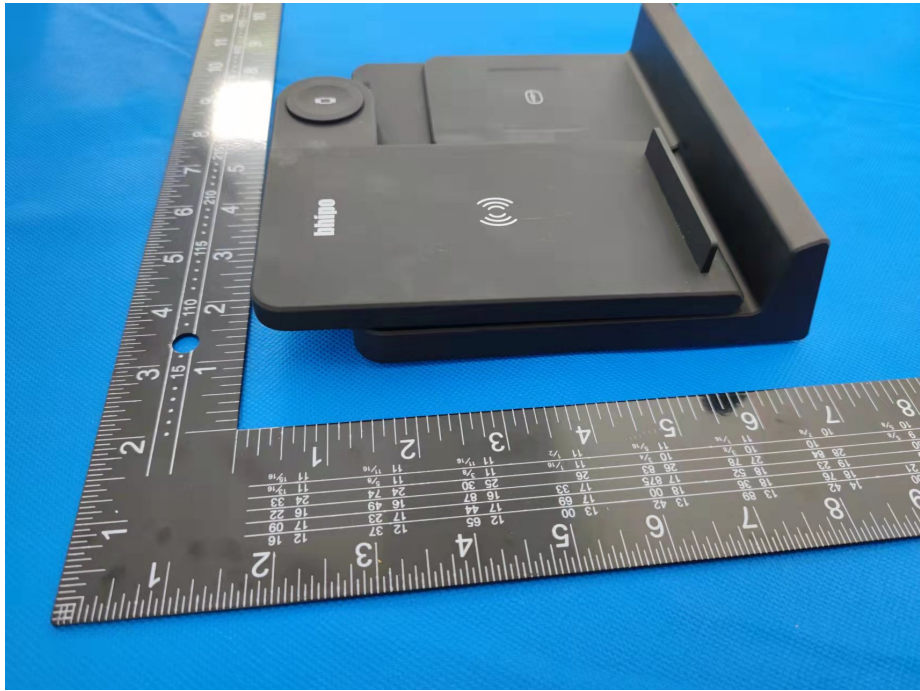

External Photos

Alarm Clock Wireless Charging Station

Model No.: RW003

Input: DC5V-3A, 9V-2A

Wireless Output For Mobile Phone: 5W/7.5W/10W/15W(max.)

Wireless Output For Watch: 2.5W

Wireless Output For Earphone: 5W(max.)

USB Output: DC5V-3A(max.)

Made in China