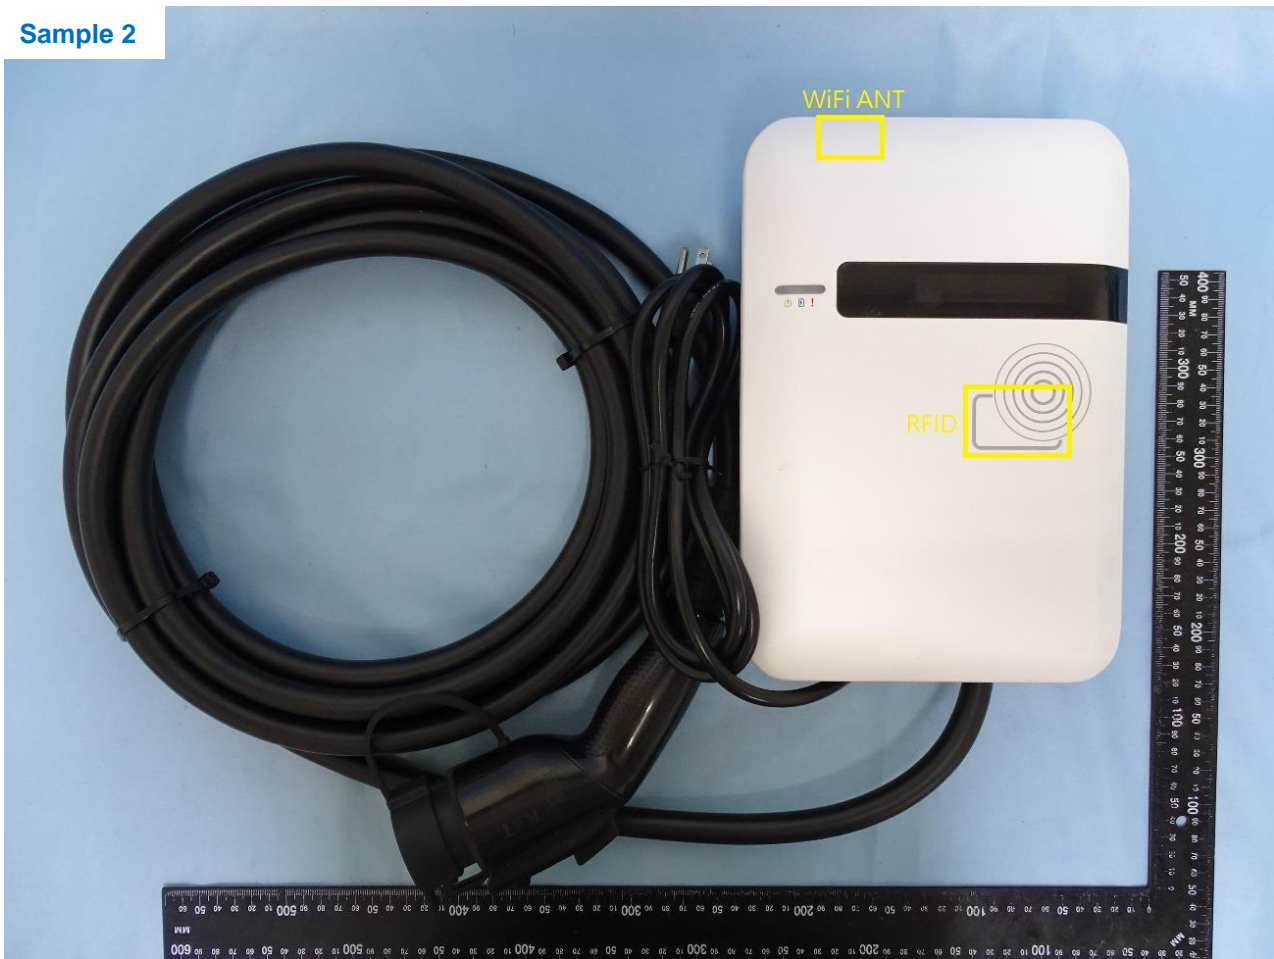

3. Internal Photograph of Host

Brand Name: LITEON

Model Name: IC3-32A-H, IC3-32A-N, SC3-32A-H, SC3-32A-N,
IC3-40A-H, IC3-40A-N, SC3-40A-H, SC3-40A-N,

Sample 1

Sample 2

Sample 3

Sample 1