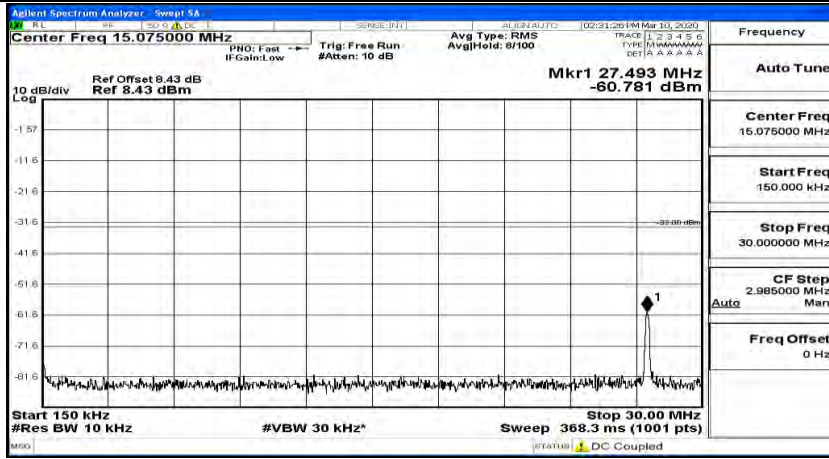

Channel Bandwidth: 10 MHz_HCH_16QAM_1RB#49

Channel Bandwidth: 15 MHz

(Channel Bandwidth:15 MHz)_LCH_QPSK_1RB#0

(Channel Bandwidth:15 MHz)_LCH_QPSK_1RB#37

(Channel Bandwidth:15 MHz)_LCH_QPSK_1RB#74

(Channel Bandwidth:15 MHz)_MCH_QPSK_1RB#0