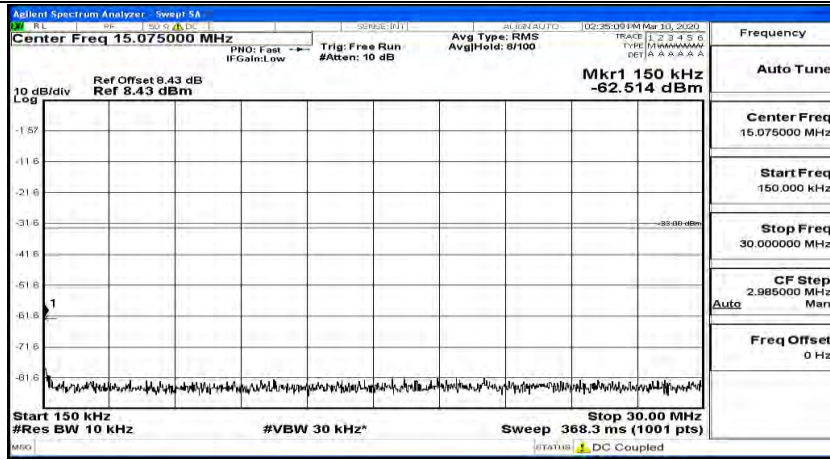

(Channel Bandwidth:20 MHz) LCH_16QAM_1RB#99