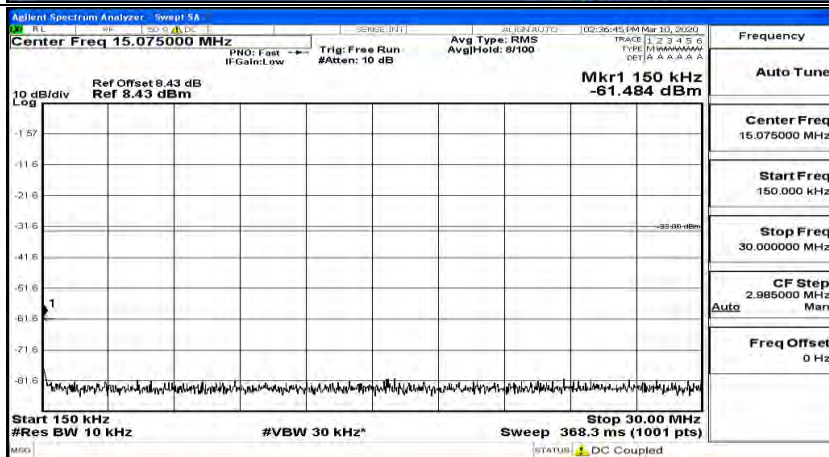

(Channel Bandwidth:20 MHz)_HCH_QPSK_1RB#0

(Channel Bandwidth:20 MHz)_HCH_QPSK_1RB#49