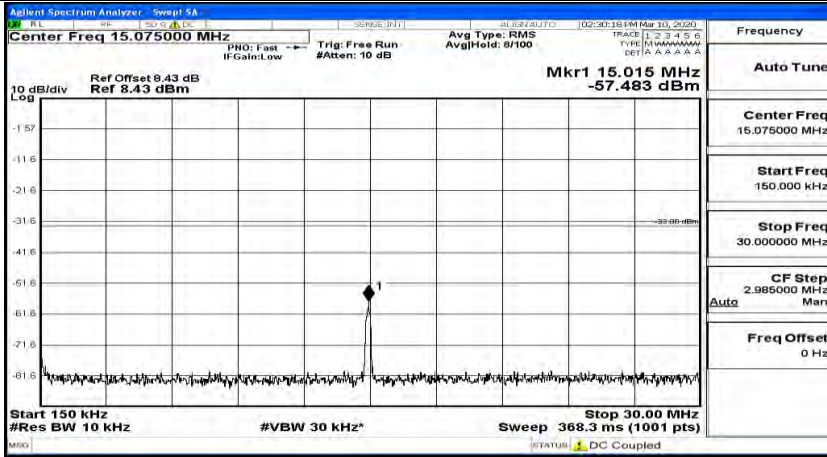

Channel Bandwidth: 10 MHz_HCH_16QAM_1RB#49

Channel Bandwidth: 15 MHz

(Channel Bandwidth:15 MHz)_LCH_QPSK_1RB#0

(Channel Bandwidth:15 MHz)_LCH_QPSK_1RB#37

(Channel Bandwidth:15 MHz)_LCH_QPSK_1RB#74

(Channel Bandwidth:15 MHz)_MCH_QPSK_1RB#0