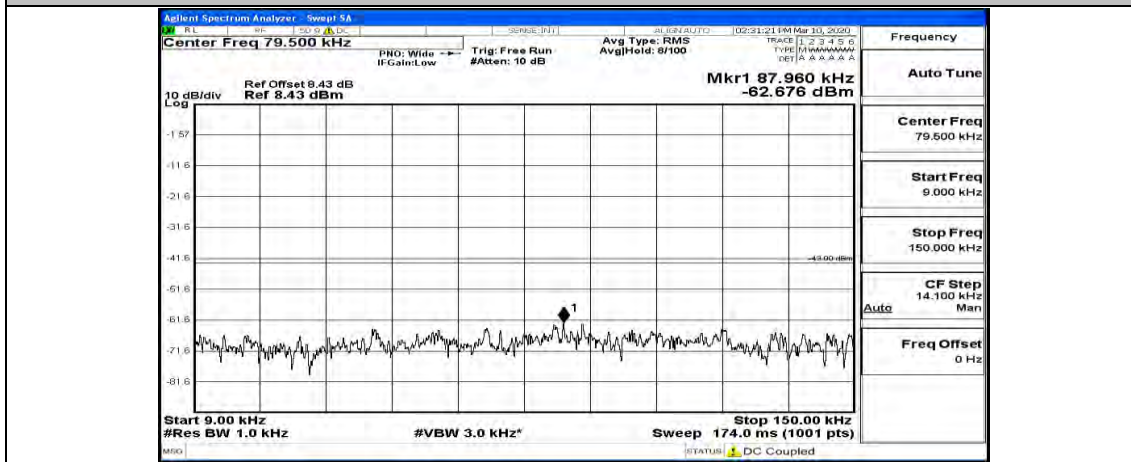

Channel Bandwidth: 10 MHz_HCH_16QAM_1RB#49

Channel Bandwidth: 15 MHz

(Channel Bandwidth:15 MHz)_LCH_QPSK_1RB#0

(Channel Bandwidth:15 MHz)_LCH_QPSK_1RB#37

(Channel Bandwidth:15 MHz)_LCH_QPSK_1RB#74

(Channel Bandwidth:15 MHz)_MCH_QPSK_1RB#0