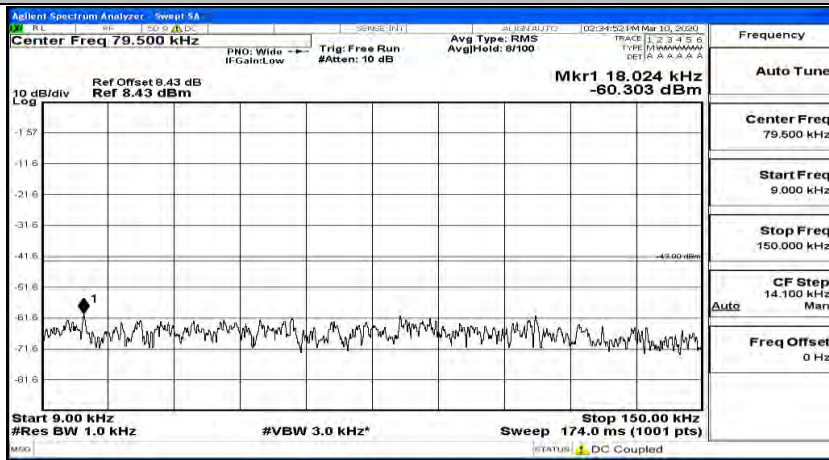

(Channel Bandwidth:20 MHz)_HCH_QPSK_1RB#0

(Channel Bandwidth:20 MHz)_HCH_QPSK_1RB#49

(Channel Bandwidth:20 MHz)_HCH_QPSK_1RB#99

(Channel Bandwidth:20 MHz)_LCH_16QAM_1RB#0

(Channel Bandwidth:20 MHz) LCH_16QAM_1RB#49