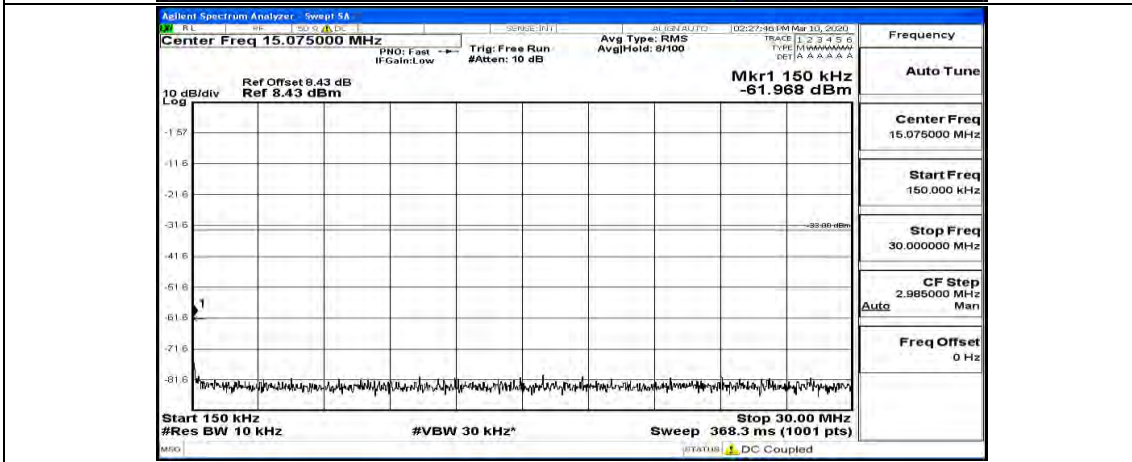

Channel Bandwidth: 10 MHz

Channel Bandwidth: 10 MHz_LCH_QPSK_1RB#49

Channel Bandwidth: 10 MHz_MCH_QPSK_1RB#0

Channel Bandwidth: 10 MHz_MCH_QPSK_1RB#24

Channel Bandwidth: 10 MHz_MCH_QPSK_1RB#49

Channel Bandwidth: 10 MHz_HCH_QPSK_1RB#0