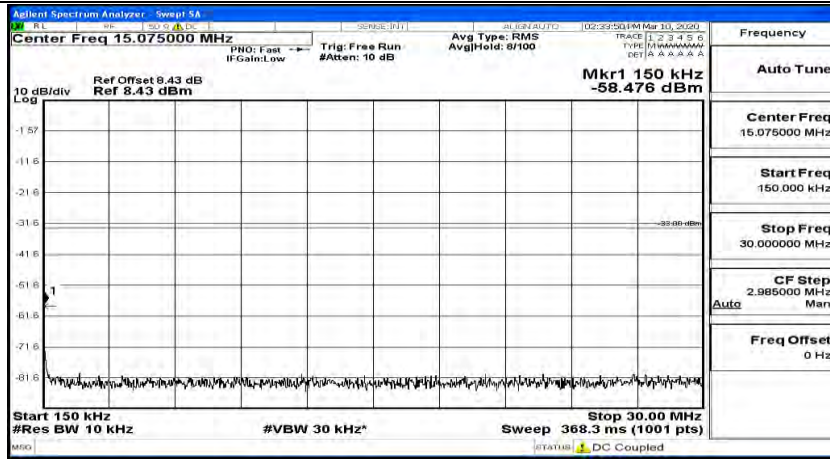

(Channel Bandwidth:15 MHz)_MCH_16QAM_1RB#74

(Channel Bandwidth:15 MHz)_HCH_16QAM_1RB#0

(Channel Bandwidth:15 MHz)_HCH_16QAM_1RB#37

(Channel Bandwidth:15 MHz)_HCH_16QAM_1RB#74

Channel Bandwidth: 20 MHz

(Channel Bandwidth:20 MHz)_LCH_QPSK_1RB#0