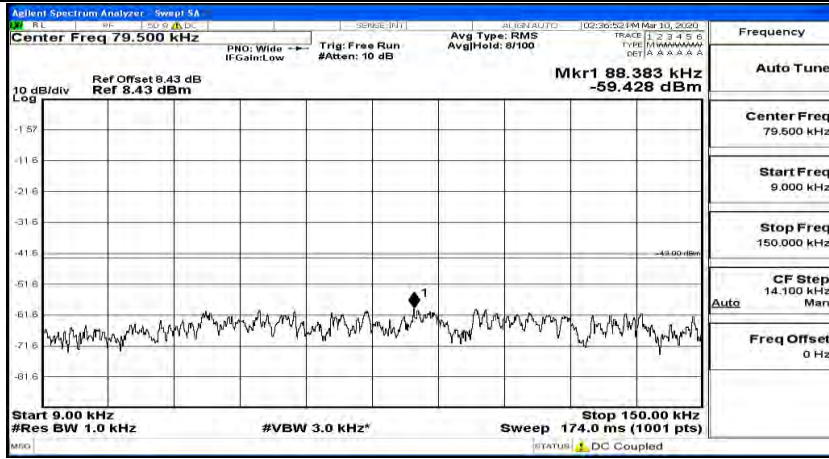

(Channel Bandwidth:20 MHz)_HCH_QPSK_1RB#99