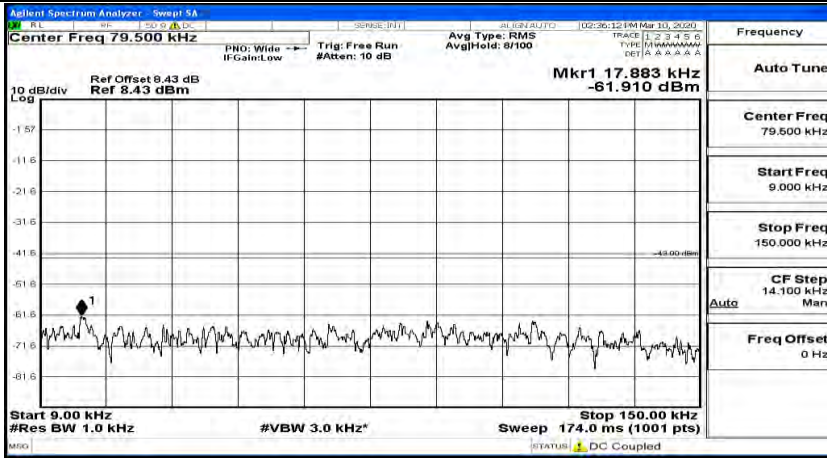

(Channel Bandwidth:20 MHz)_MCH_16QAM_1RB#99