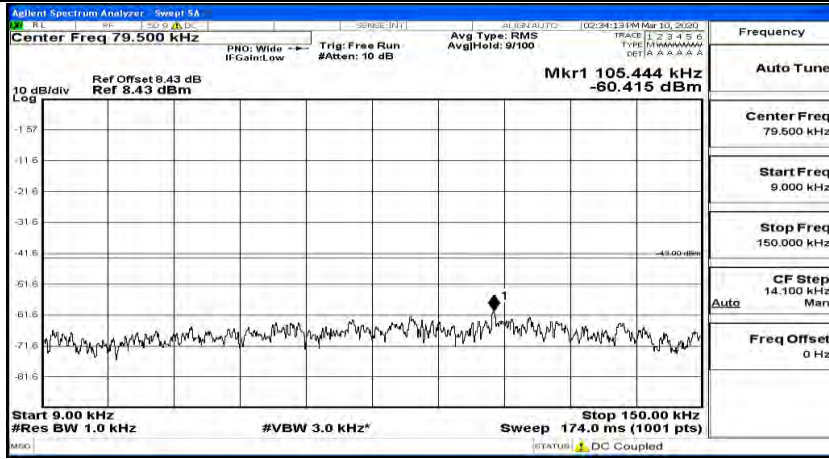

(Channel Bandwidth:20 MHz)_LCH_QPSK_1RB#49