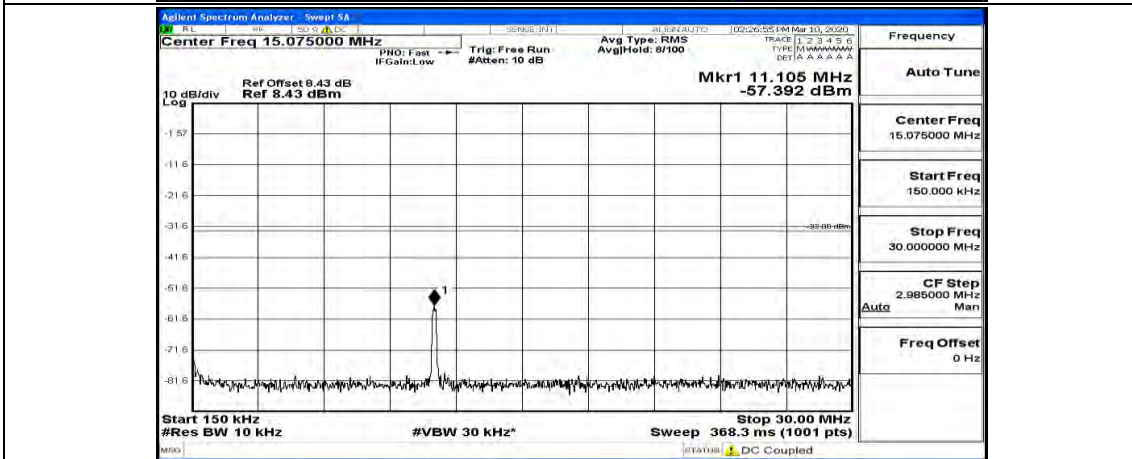

Channel Bandwidth: 10 MHz_HCH_QPSK_1RB#24

Channel Bandwidth: 10 MHz_HCH_QPSK_1RB#49

Channel Bandwidth: 10 MHz_LCH_16QAM_1RB#0

Channel Bandwidth: 10 MHz_LCH_16QAM_1RB#24

Channel Bandwidth: 10 MHz_LCH_16QAM_1RB#49