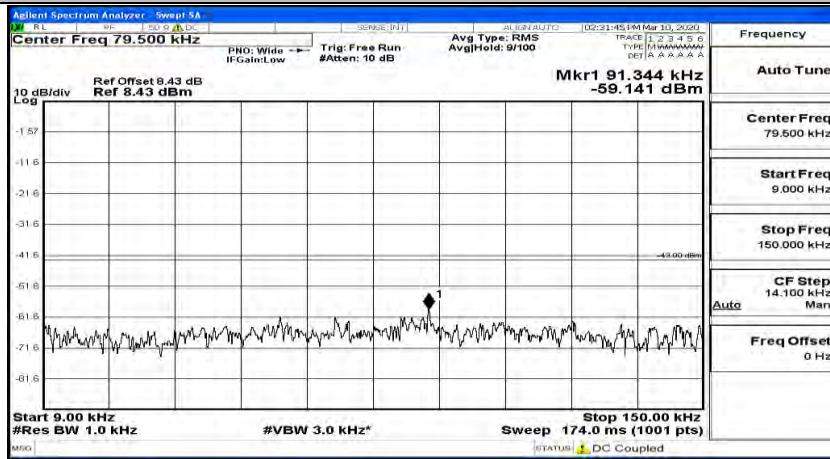

(Channel Bandwidth:15 MHz)_MCH_QPSK_1RB#74