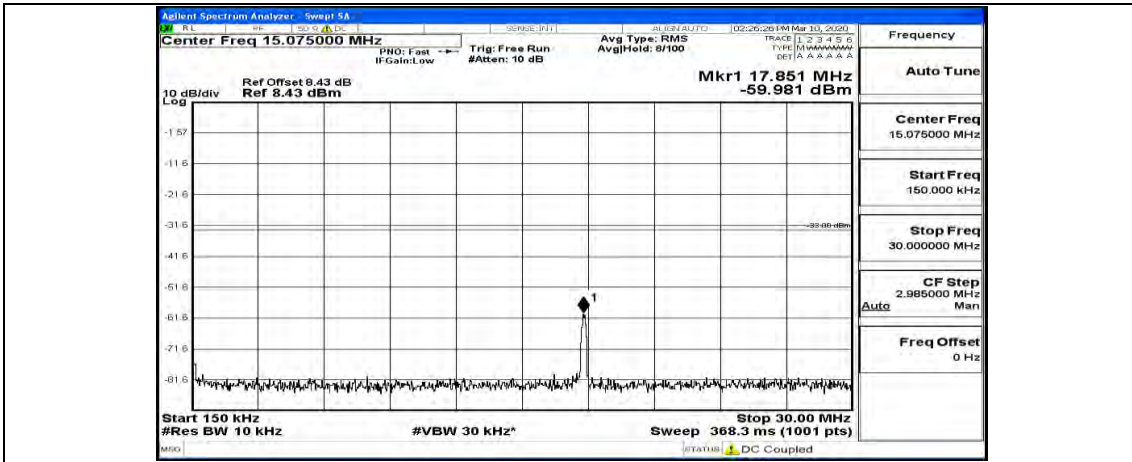

Channel Bandwidth: 10 MHz_MCH_QPSK_1RB#0