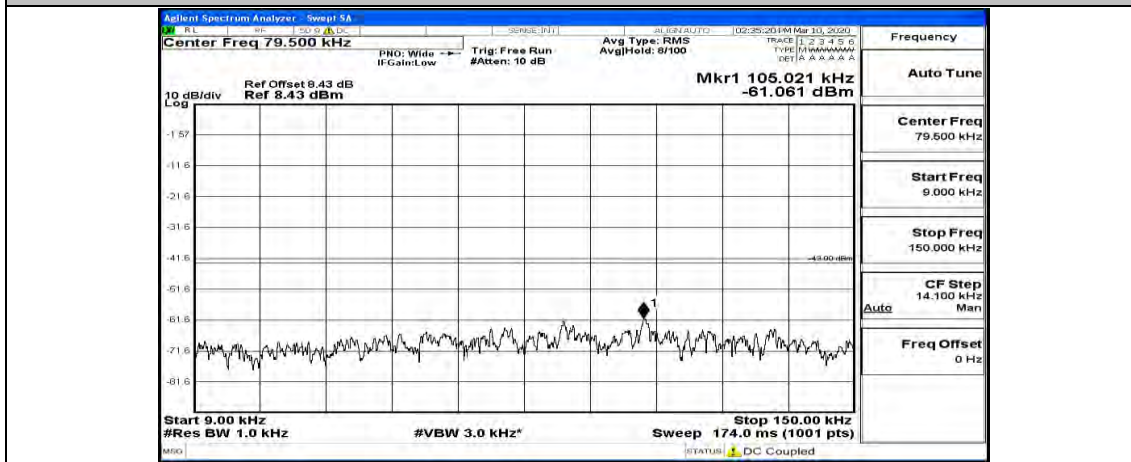

(Channel Bandwidth:20 MHz)_LCH_QPSK_1RB#49

(Channel Bandwidth:20 MHz)_LCH_QPSK_1RB#99

(Channel Bandwidth:20 MHz)_MCH_QPSK_1RB#0

(Channel Bandwidth:20 MHz)_MCH_QPSK_1RB#49

(Channel Bandwidth:20 MHz)_MCH_QPSK_1RB#99