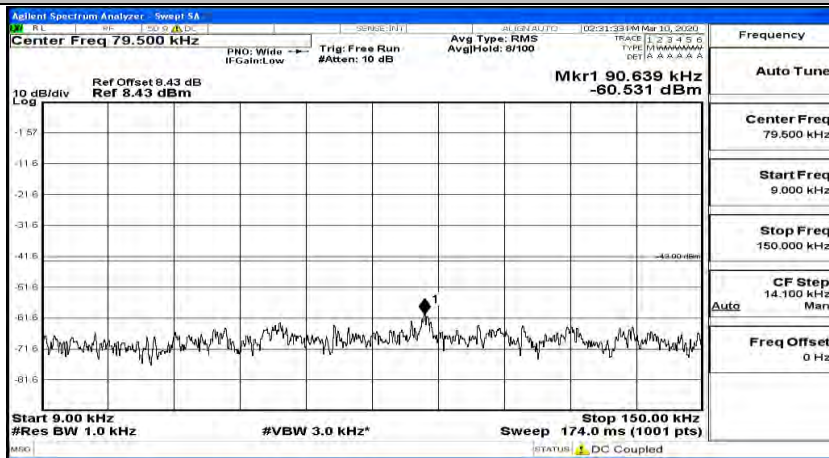

(Channel Bandwidth:15 MHz)_MCH_QPSK_1RB#37