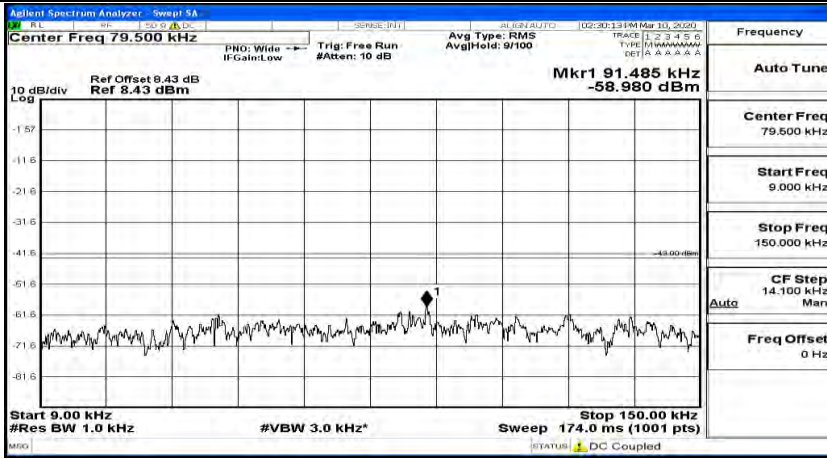

Channel Bandwidth: 10 MHz_HCH_16QAM_1RB#49

Channel Bandwidth: 15 MHz

(Channel Bandwidth:15 MHz)_LCH_QPSK_1RB#0

(Channel Bandwidth:15 MHz)_LCH_QPSK_1RB#37

(Channel Bandwidth:15 MHz)_LCH_QPSK_1RB#74

(Channel Bandwidth:15 MHz)_MCH_QPSK_1RB#0