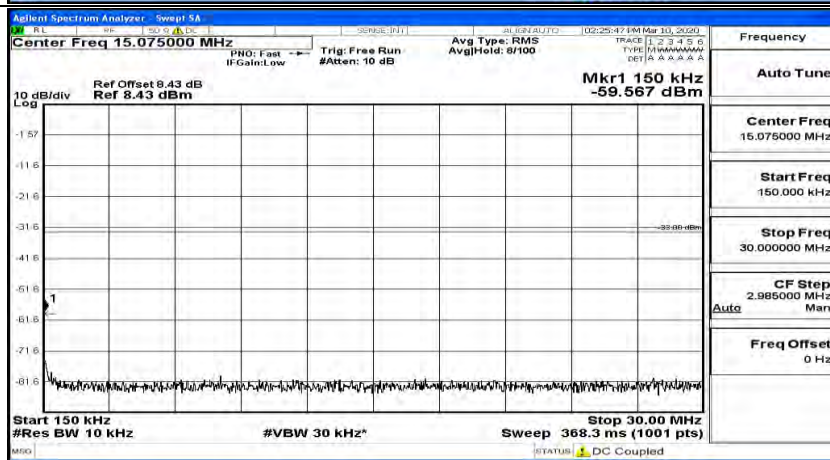

(Channel Bandwidth: 5 MHz)_MCH_16QAM_1RB#12

(Channel Bandwidth: 5 MHz)_MCH_16QAM_1RB#24

(Channel Bandwidth: 5 MHz)_HCH_16QAM_1RB#0

(Channel Bandwidth: 5 MHz)_HCH_16QAM_1RB#12

(Channel Bandwidth: 5 MHz)_HCH_16QAM_1RB#24