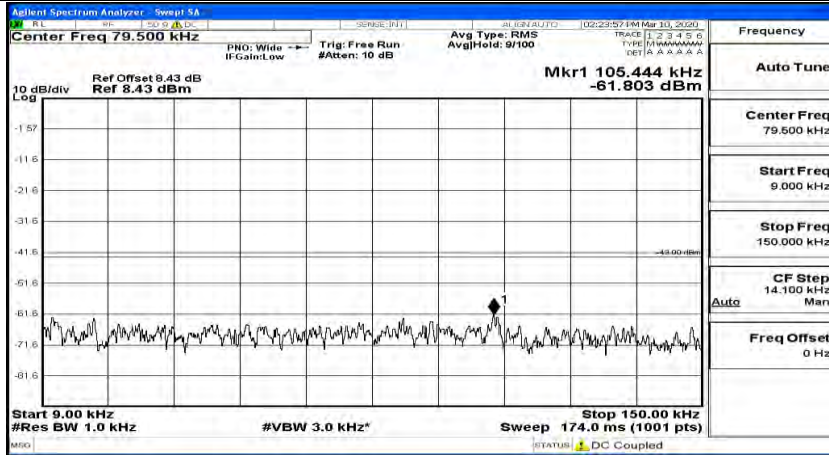

(Channel Bandwidth: 5 MHz)_HCH_QPSK_1RB#24

(Channel Bandwidth: 5 MHz)_LCH_16QAM_1RB#0

(Channel Bandwidth: 5 MHz)_LCH_16QAM_1RB#12

(Channel Bandwidth: 5 MHz) LCH_16QAM_1RB#24

(Channel Bandwidth: 5 MHz)_MCH_16QAM_1RB#0