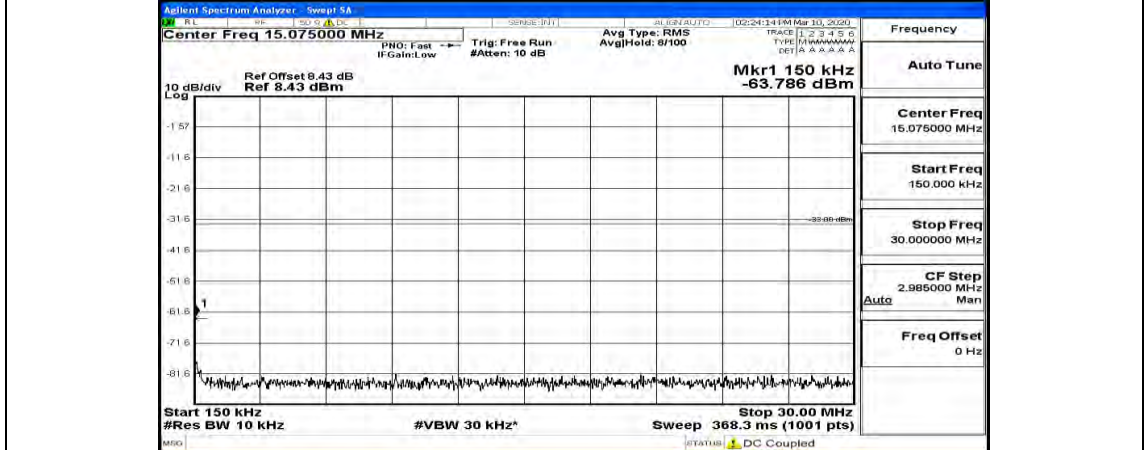

(Channel Bandwidth: 5 MHz)_MCH_16QAM_1RB#24