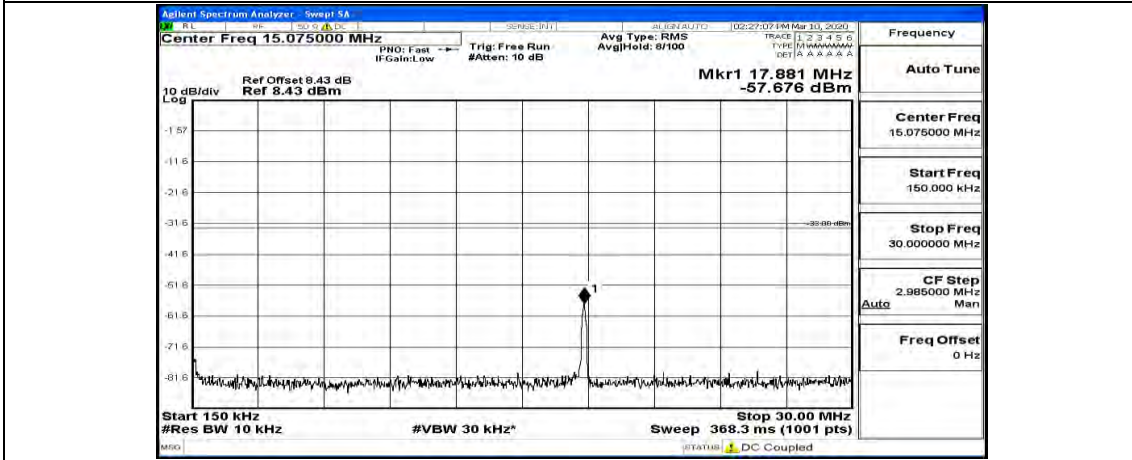

Channel Bandwidth: 10 MHz_HCH_QPSK_1RB#24

Channel Bandwidth: 10 MHz_HCH_QPSK_1RB#49

Channel Bandwidth: 10 MHz_LCH_16QAM_1RB#0

Channel Bandwidth: 10 MHz_LCH_16QAM_1RB#24

Channel Bandwidth: 10 MHz_LCH_16QAM_1RB#49