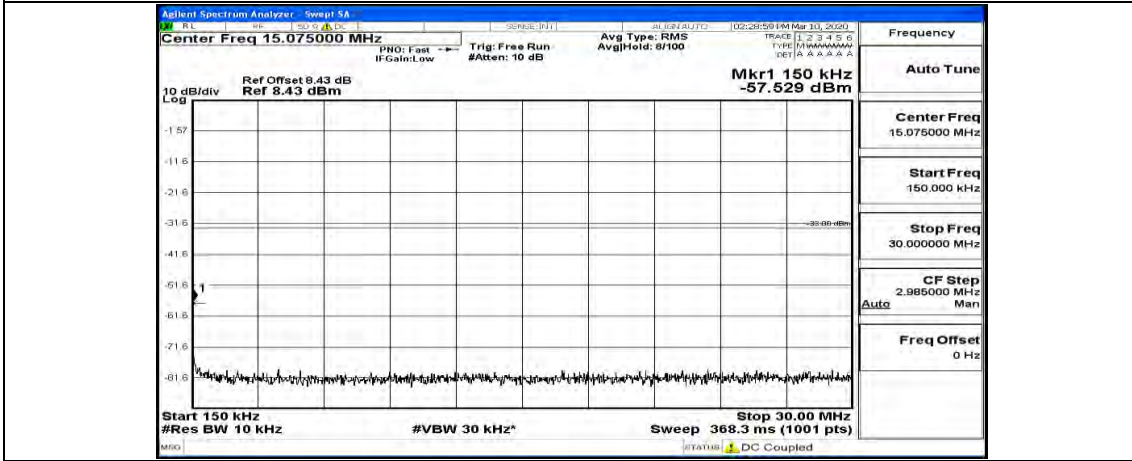

Channel Bandwidth: 10 MHz_HCH_QPSK_1RB#49