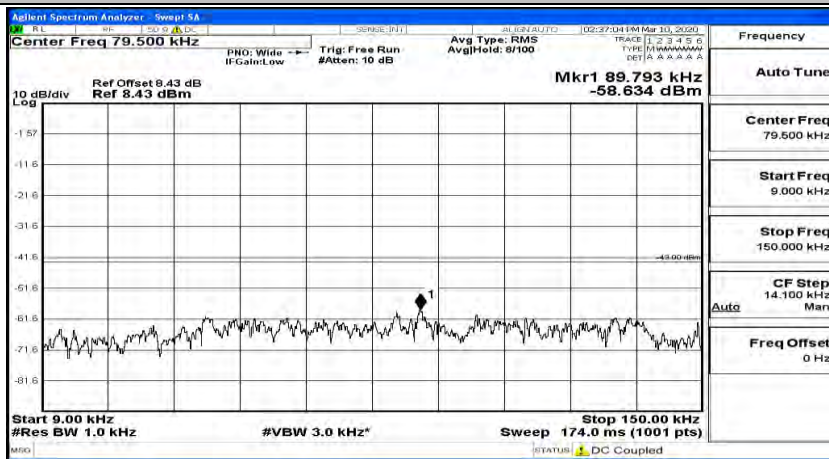

(Channel Bandwidth:20 MHz)_HCH_QPSK_1RB#99