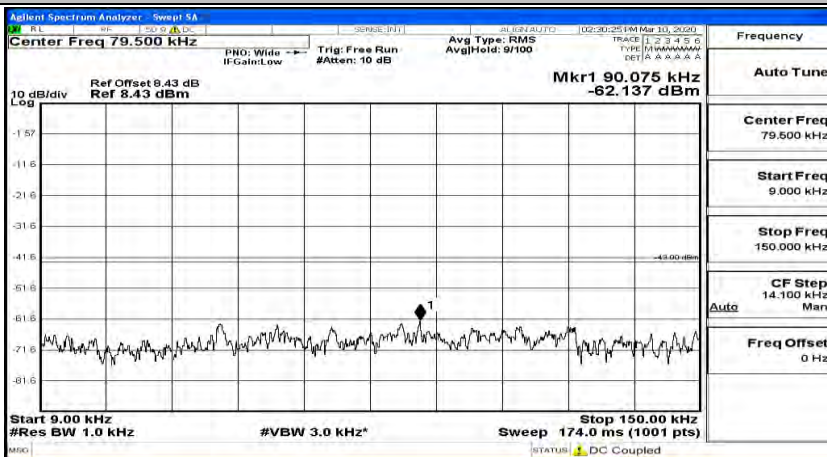

Channel Bandwidth: 10 MHz_HCH_16QAM_1RB#49

Channel Bandwidth: 15 MHz

(Channel Bandwidth:15 MHz)_LCH_QPSK_1RB#0

(Channel Bandwidth:15 MHz)_LCH_QPSK_1RB#37

(Channel Bandwidth:15 MHz)_LCH_QPSK_1RB#74

(Channel Bandwidth:15 MHz)_MCH_QPSK_1RB#0