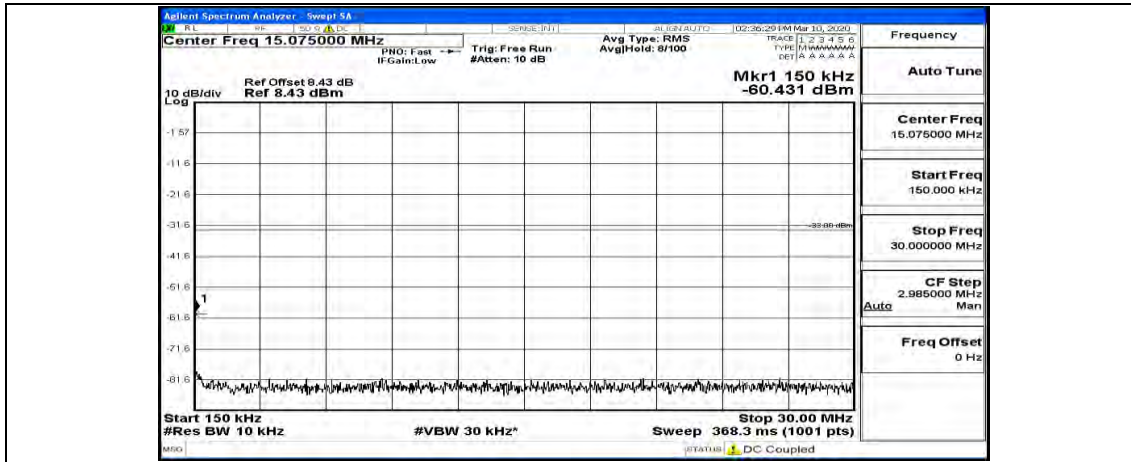

(Channel Bandwidth:20 MHz) LCH_16QAM_1RB#99

(Channel Bandwidth:20 MHz)_MCH_16QAM_1RB#0

(Channel Bandwidth:20 MHz)_MCH_16QAM_1RB#49

(Channel Bandwidth:20 MHz)_MCH_16QAM_1RB#99

(Channel Bandwidth:20 MHz)_HCH_16QAM_1RB#0