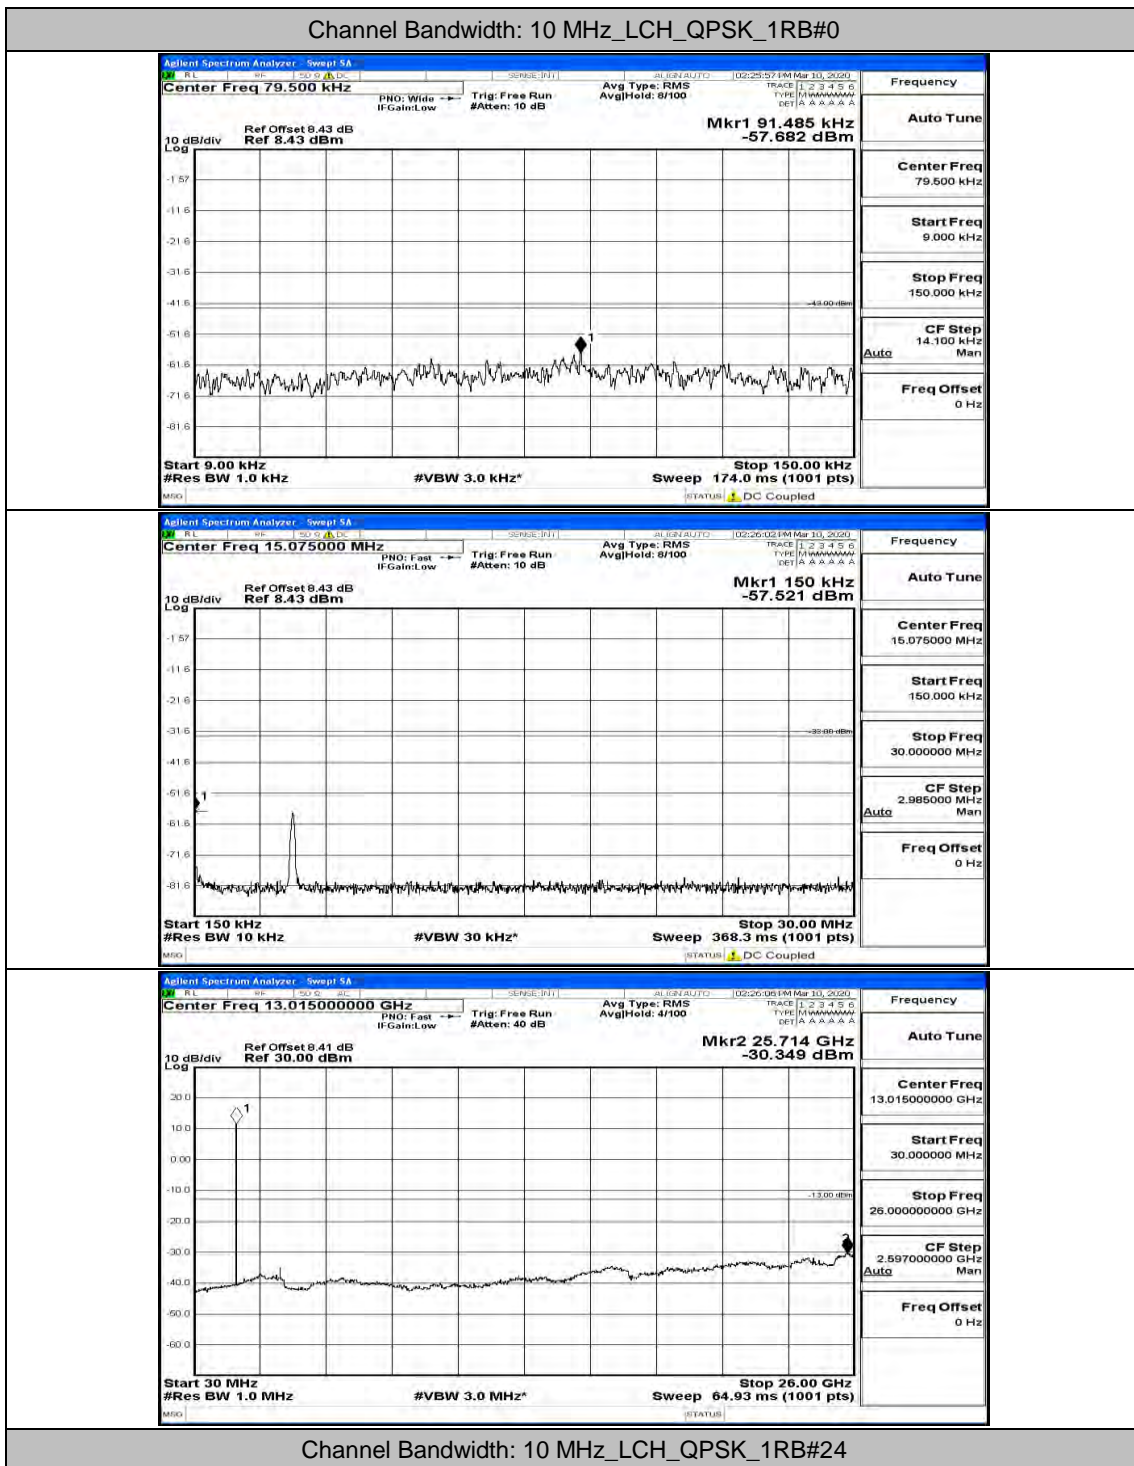

(Channel Bandwidth: 5 MHz)_MCH_16QAM_1RB#12

(Channel Bandwidth: 5 MHz)_MCH_16QAM_1RB#24

(Channel Bandwidth: 5 MHz)_HCH_16QAM_1RB#0

(Channel Bandwidth: 5 MHz)_HCH_16QAM_1RB#12

(Channel Bandwidth: 5 MHz)_HCH_16QAM_1RB#24

Channel Bandwidth: 10 MHz

Channel Bandwidth: 10 MHz_LCH_QPSK_1RB#49

Channel Bandwidth: 10 MHz_MCH_QPSK_1RB#0

Channel Bandwidth: 10 MHz_MCH_QPSK_1RB#24

Channel Bandwidth: 10 MHz_MCH_QPSK_1RB#49

Channel Bandwidth: 10 MHz_HCH_QPSK_1RB#0