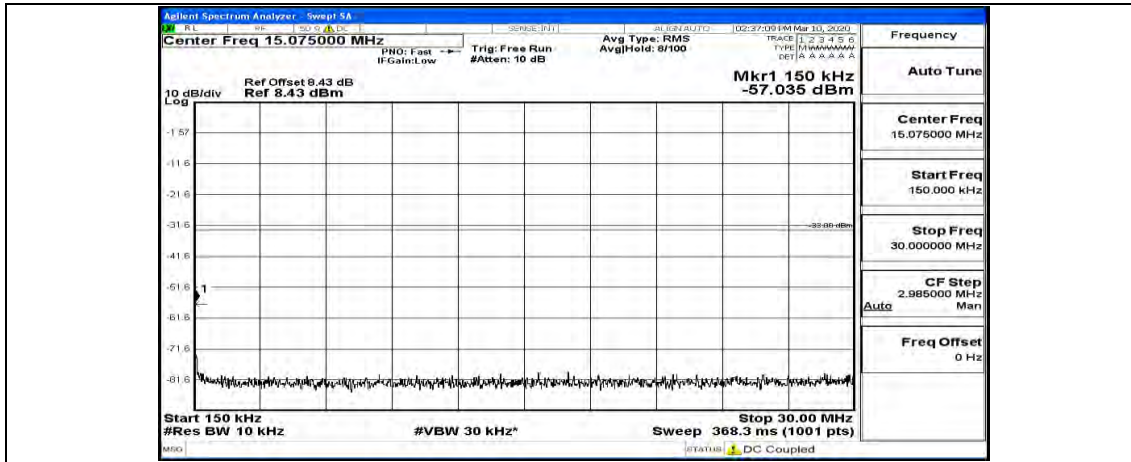

(Channel Bandwidth:20 MHz)_HCH_QPSK_1RB#0

(Channel Bandwidth:20 MHz)_HCH_QPSK_1RB#49

(Channel Bandwidth:20 MHz)_HCH_QPSK_1RB#99

(Channel Bandwidth:20 MHz)_LCH_16QAM_1RB#0

(Channel Bandwidth:20 MHz) LCH_16QAM_1RB#49