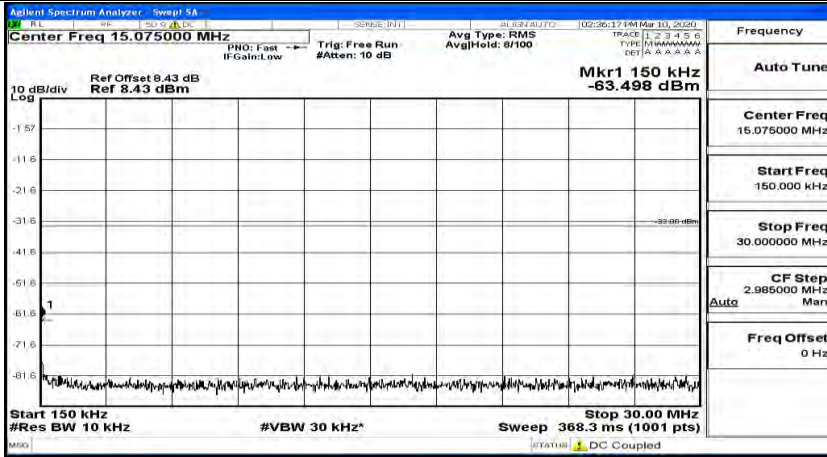

(Channel Bandwidth:20 MHz)_MCH_16QAM_1RB#99