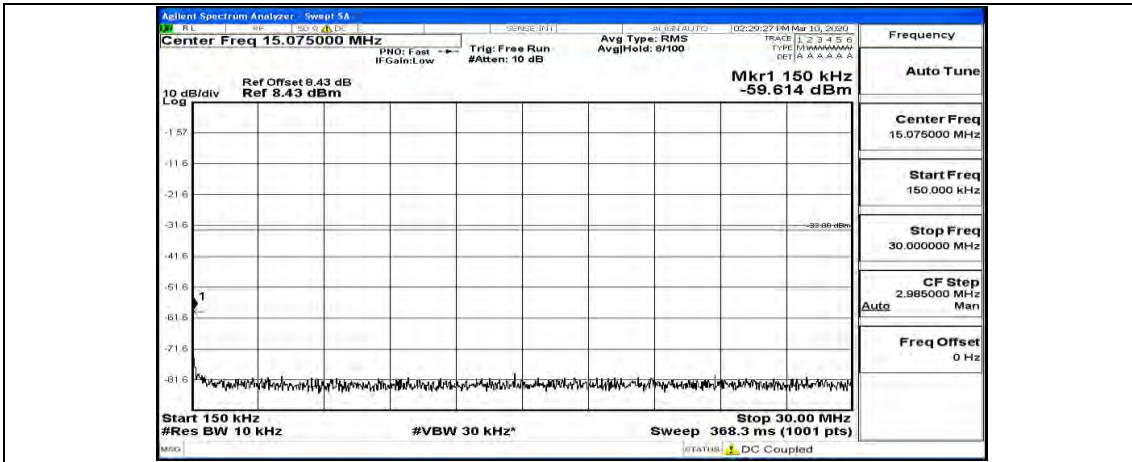

Channel Bandwidth: 10 MHz_MCH_16QAM_1RB#0

Channel Bandwidth: 10 MHz_MCH_16QAM_1RB#24

Channel Bandwidth: 10 MHz_MCH_16QAM_1RB#49

Channel Bandwidth: 10 MHz_HCH_16QAM_1RB#0

Channel Bandwidth: 10 MHz_HCH_16QAM_1RB#24