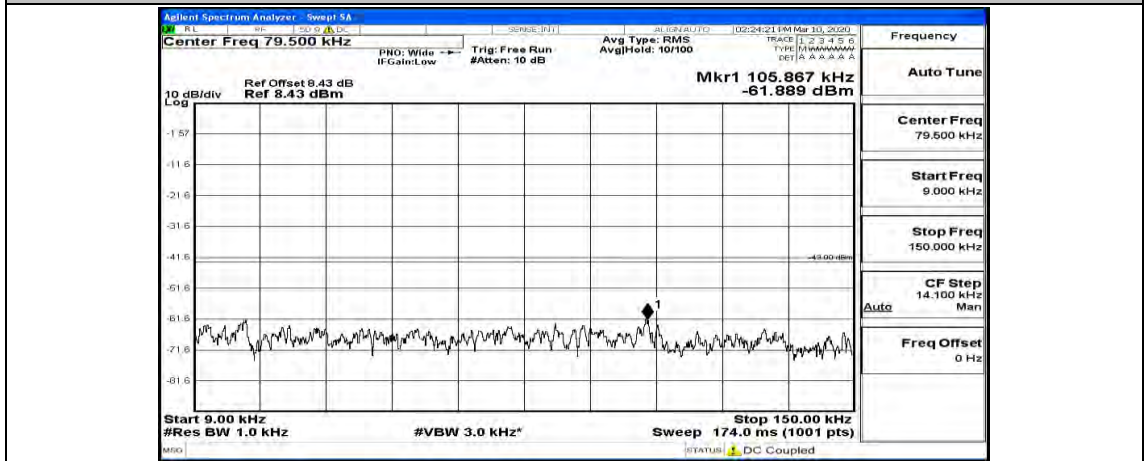

(Channel Bandwidth: 5 MHz)_MCH_16QAM_1RB#24