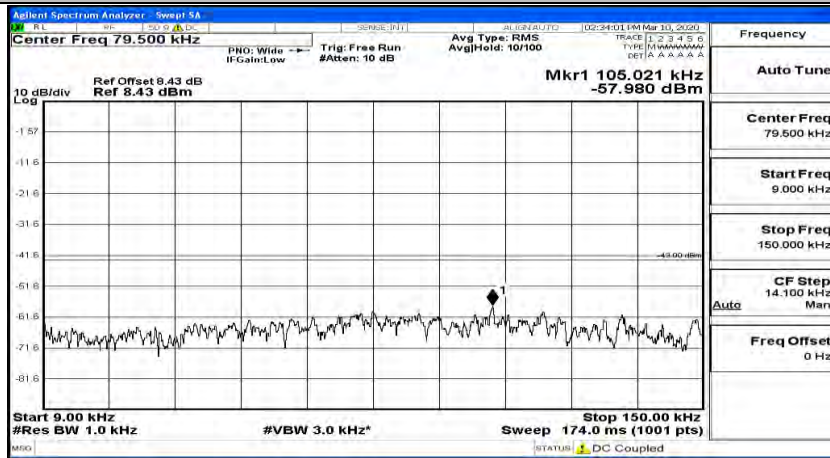

(Channel Bandwidth:15 MHz)_MCH_16QAM_1RB#74

(Channel Bandwidth:15 MHz)_HCH_16QAM_1RB#0

(Channel Bandwidth:15 MHz)_HCH_16QAM_1RB#37

(Channel Bandwidth:15 MHz)_HCH_16QAM_1RB#74

Channel Bandwidth: 20 MHz

(Channel Bandwidth:20 MHz)_LCH_QPSK_1RB#0