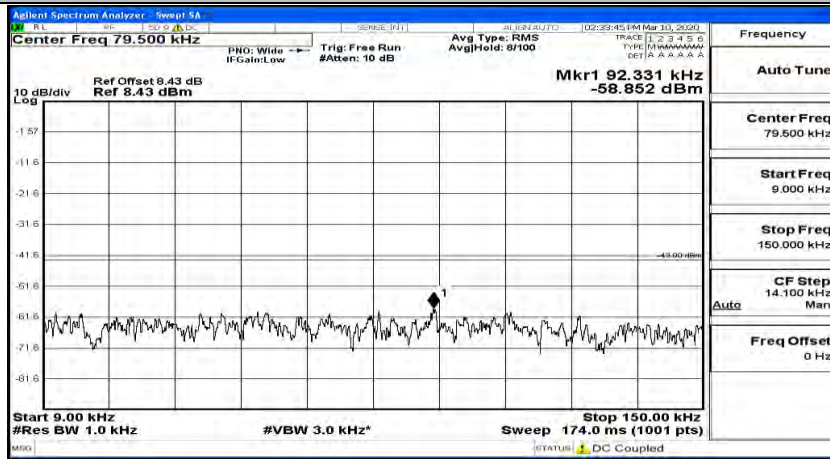

(Channel Bandwidth:15 MHz)_MCH_16QAM_1RB#74

(Channel Bandwidth:15 MHz)_HCH_16QAM_1RB#0

(Channel Bandwidth:15 MHz)_HCH_16QAM_1RB#37

(Channel Bandwidth:15 MHz)_HCH_16QAM_1RB#74

Channel Bandwidth: 20 MHz

(Channel Bandwidth:20 MHz)_LCH_QPSK_1RB#0