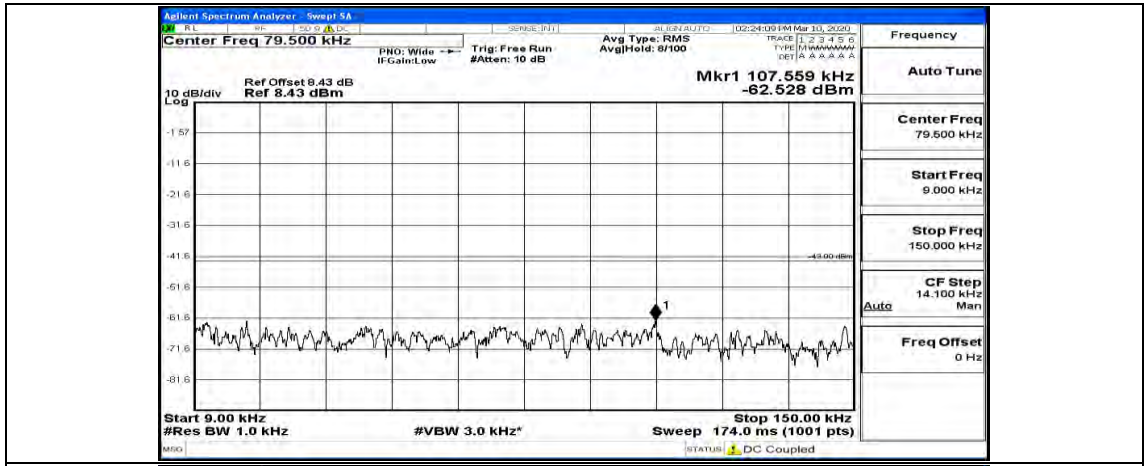

(Channel Bandwidth: 5 MHz)_MCH_16QAM_1RB#24