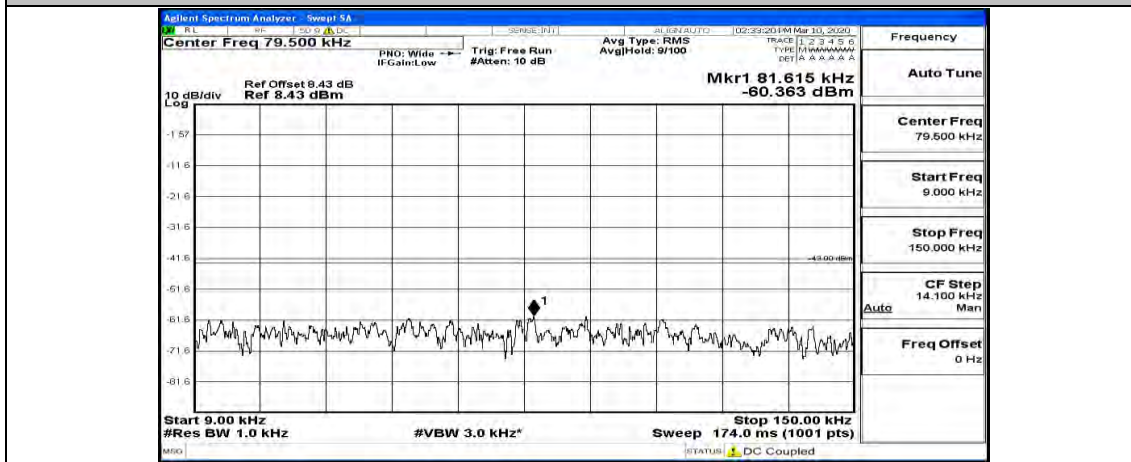

(Channel Bandwidth:15 MHz)_HCH_16QAM_1RB#0