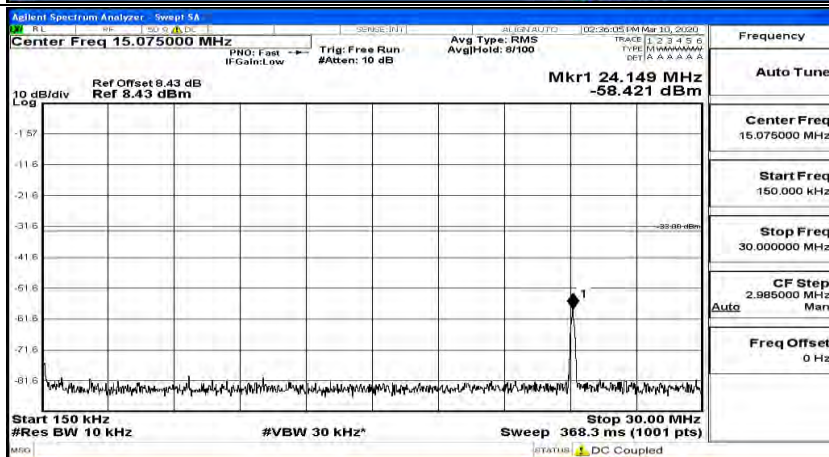

(Channel Bandwidth:20 MHz)_MCH_16QAM_1RB#0

(Channel Bandwidth:20 MHz)_MCH_16QAM_1RB#49