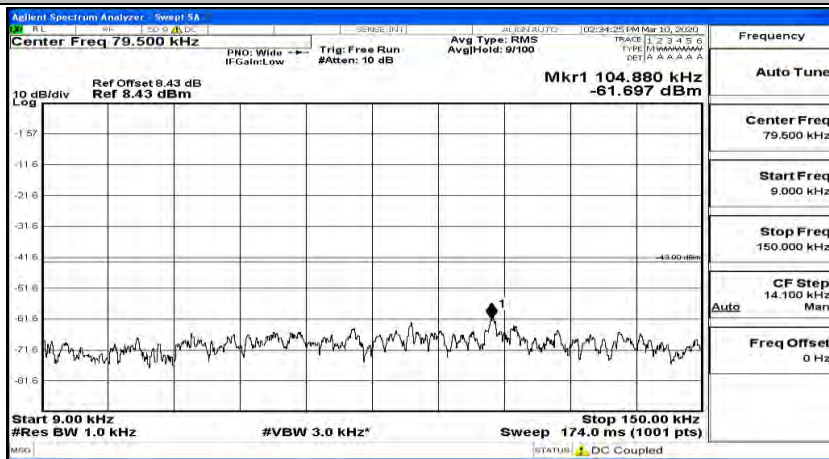

(Channel Bandwidth:20 MHz)_LCH_QPSK_1RB#99