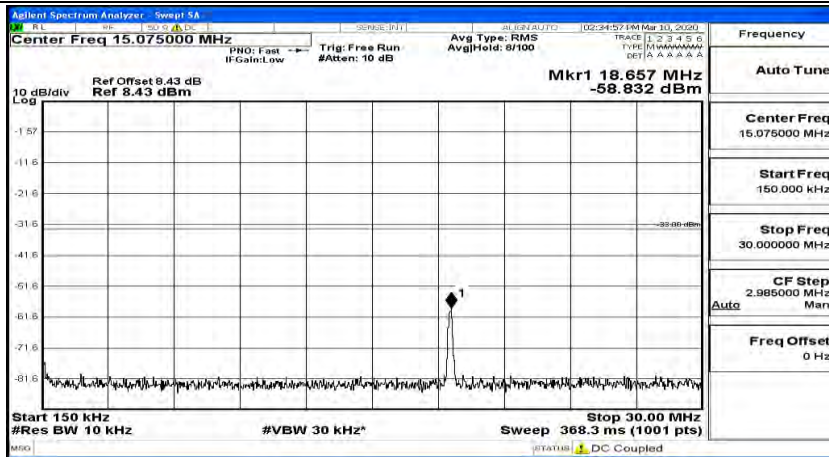

(Channel Bandwidth:20 MHz)_HCH_QPSK_1RB#0

(Channel Bandwidth:20 MHz)_HCH_QPSK_1RB#49

(Channel Bandwidth:20 MHz)_HCH_QPSK_1RB#99

(Channel Bandwidth:20 MHz)_LCH_16QAM_1RB#0

(Channel Bandwidth:20 MHz) LCH_16QAM_1RB#49