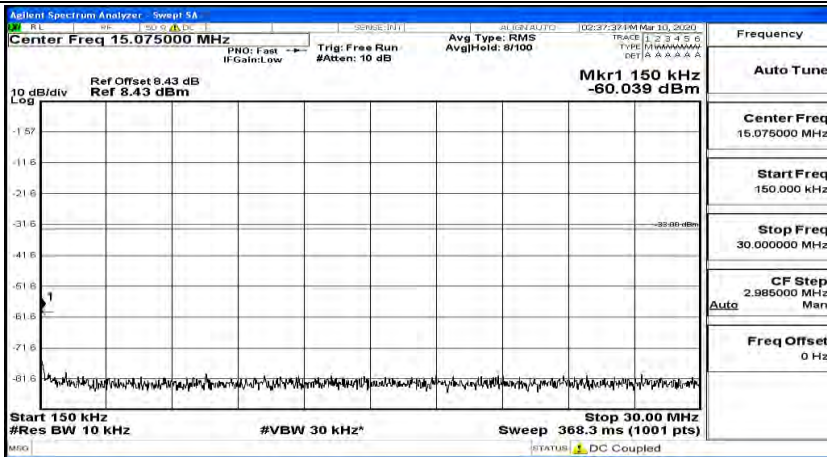

(Channel Bandwidth:20 MHz) HCH_16QAM_1RB#49