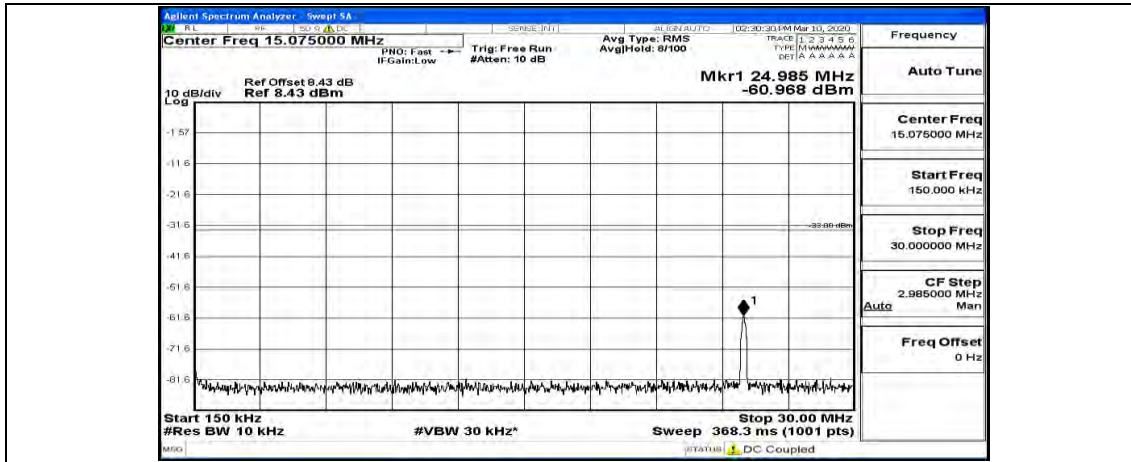

Channel Bandwidth: 10 MHz_HCH_16QAM_1RB#49

Channel Bandwidth: 15 MHz

(Channel Bandwidth:15 MHz)_LCH_QPSK_1RB#0

(Channel Bandwidth:15 MHz)_LCH_QPSK_1RB#37

(Channel Bandwidth:15 MHz)_LCH_QPSK_1RB#74

(Channel Bandwidth:15 MHz)_MCH_QPSK_1RB#0