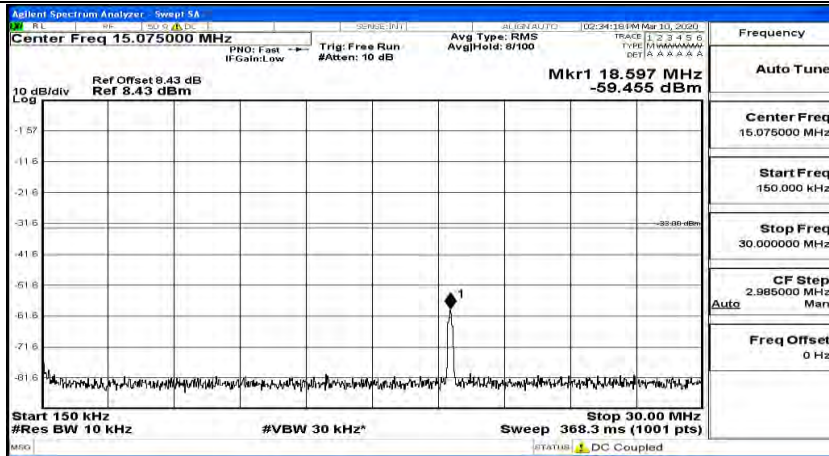

(Channel Bandwidth:20 MHz)_LCH_QPSK_1RB#99