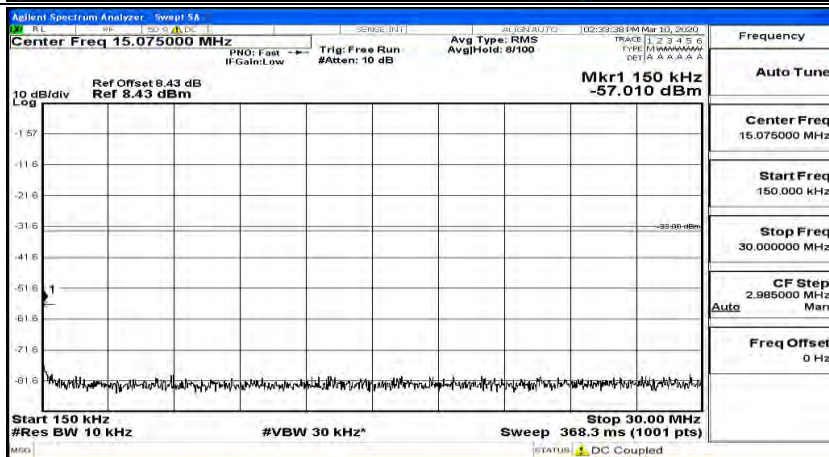

(Channel Bandwidth:15 MHz)_MCH_16QAM_1RB#74

(Channel Bandwidth:15 MHz)_HCH_16QAM_1RB#0

(Channel Bandwidth:15 MHz)_HCH_16QAM_1RB#37

(Channel Bandwidth:15 MHz)_HCH_16QAM_1RB#74

Channel Bandwidth: 20 MHz

(Channel Bandwidth:20 MHz)_LCH_QPSK_1RB#0