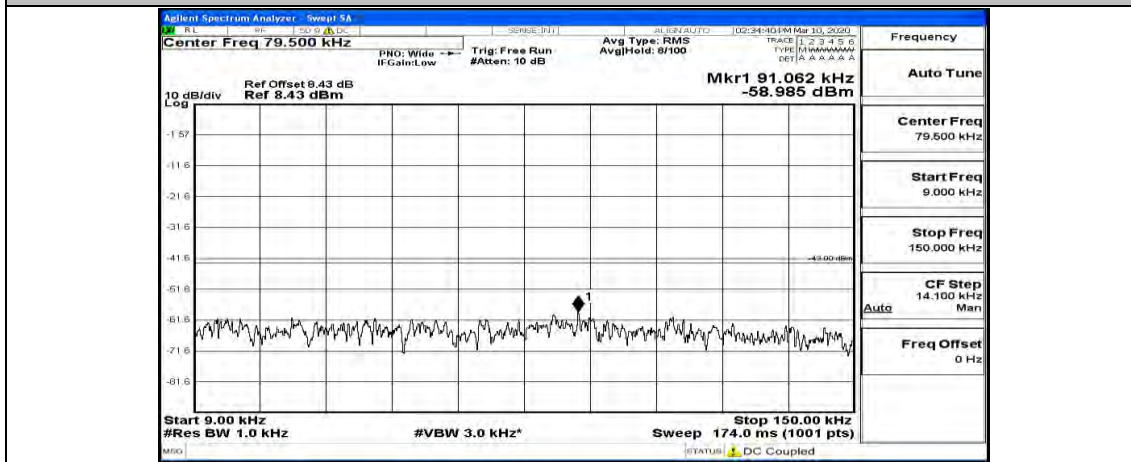

(Channel Bandwidth:20 MHz)_HCH_QPSK_1RB#0

(Channel Bandwidth:20 MHz)_HCH_QPSK_1RB#49

(Channel Bandwidth:20 MHz)_HCH_QPSK_1RB#99

(Channel Bandwidth:20 MHz)_LCH_16QAM_1RB#0

(Channel Bandwidth:20 MHz) LCH_16QAM_1RB#49