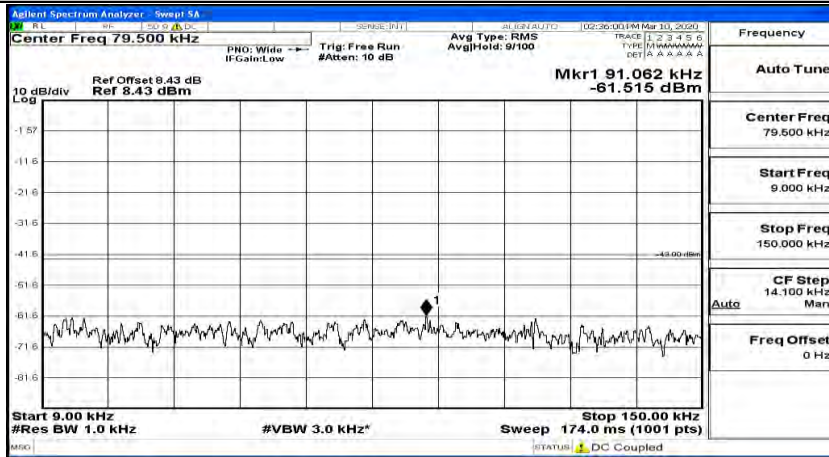

(Channel Bandwidth:20 MHz)_MCH_16QAM_1RB#0

(Channel Bandwidth:20 MHz)_MCH_16QAM_1RB#49