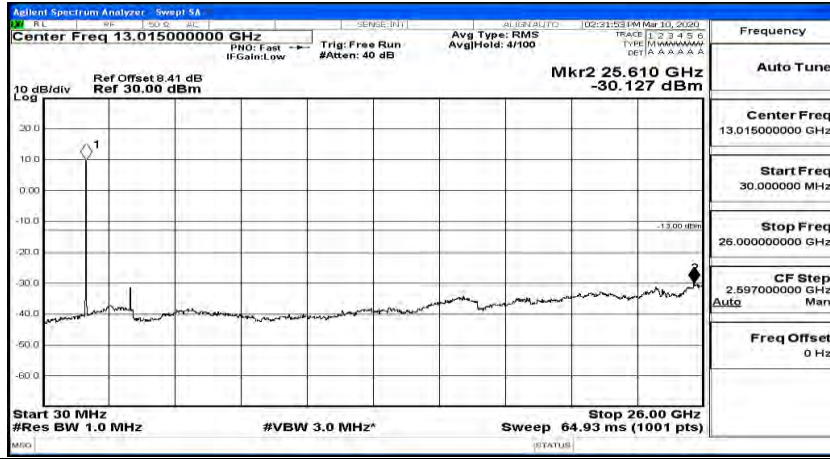

(Channel Bandwidth:15 MHz)_MCH_QPSK_1RB#74