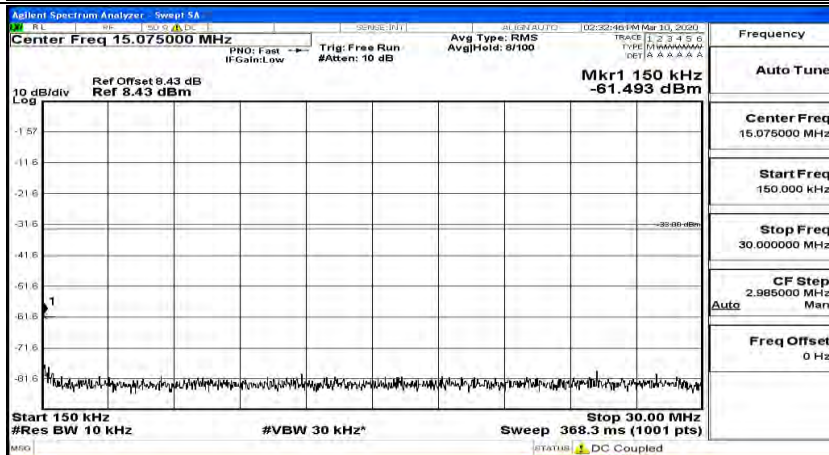

(Channel Bandwidth:15 MHz)_MCH_QPSK_1RB#37

(Channel Bandwidth:15 MHz)_MCH_QPSK_1RB#74

(Channel Bandwidth:15 MHz)_HCH_QPSK_1RB#0

(Channel Bandwidth:15 MHz)_HCH_QPSK_1RB#37

(Channel Bandwidth:15 MHz)_HCH_QPSK_1RB#74