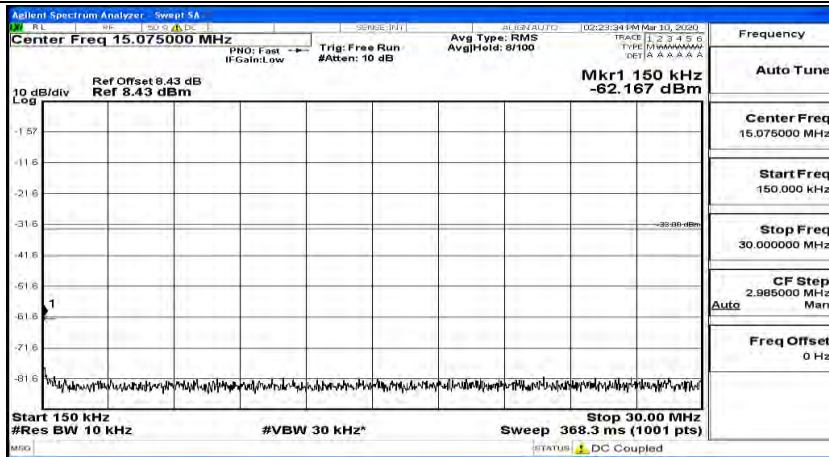

(Channel Bandwidth: 5 MHz)_MCH_QPSK_1RB#0

(Channel Bandwidth: 5 MHz) MCH_QPSK_1RB#12

(Channel Bandwidth: 5 MHz) MCH_QPSK_1RB#24

(Channel Bandwidth: 5 MHz)_HCH_QPSK_1RB#0

(Channel Bandwidth: 5 MHz)_HCH_QPSK_1RB#12

(Channel Bandwidth: 5 MHz)_HCH_QPSK_1RB#24

(Channel Bandwidth: 5 MHz)_LCH_16QAM_1RB#0

(Channel Bandwidth: 5 MHz)_LCH_16QAM_1RB#12

(Channel Bandwidth: 5 MHz) LCH_16QAM_1RB#24

(Channel Bandwidth: 5 MHz)_MCH_16QAM_1RB#0