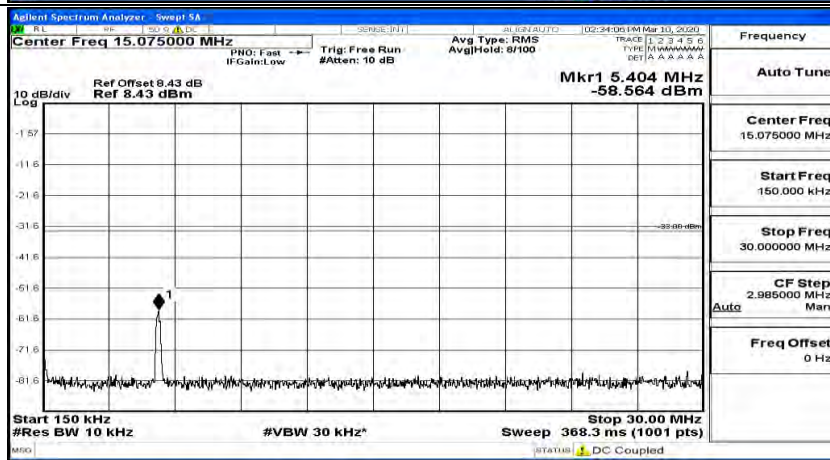

(Channel Bandwidth:15 MHz)_MCH_16QAM_1RB#74

(Channel Bandwidth:15 MHz)_HCH_16QAM_1RB#0

(Channel Bandwidth:15 MHz)_HCH_16QAM_1RB#37

(Channel Bandwidth:15 MHz)_HCH_16QAM_1RB#74

Channel Bandwidth: 20 MHz

(Channel Bandwidth:20 MHz)_LCH_QPSK_1RB#0