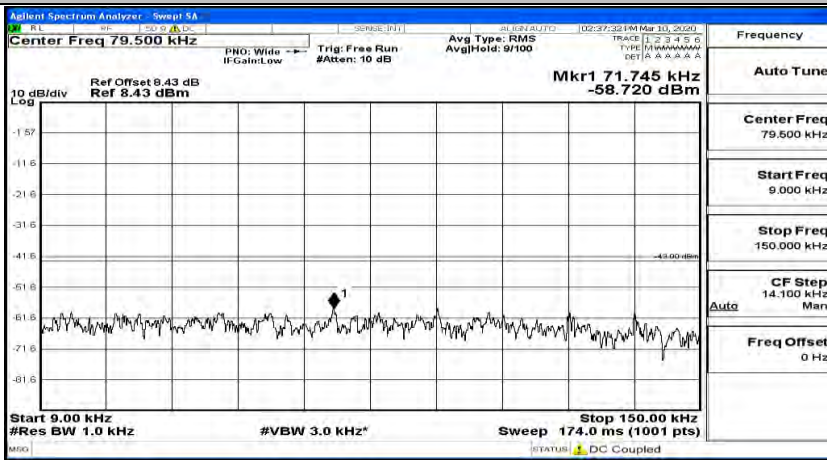

(Channel Bandwidth:20 MHz) HCH_16QAM_1RB#49