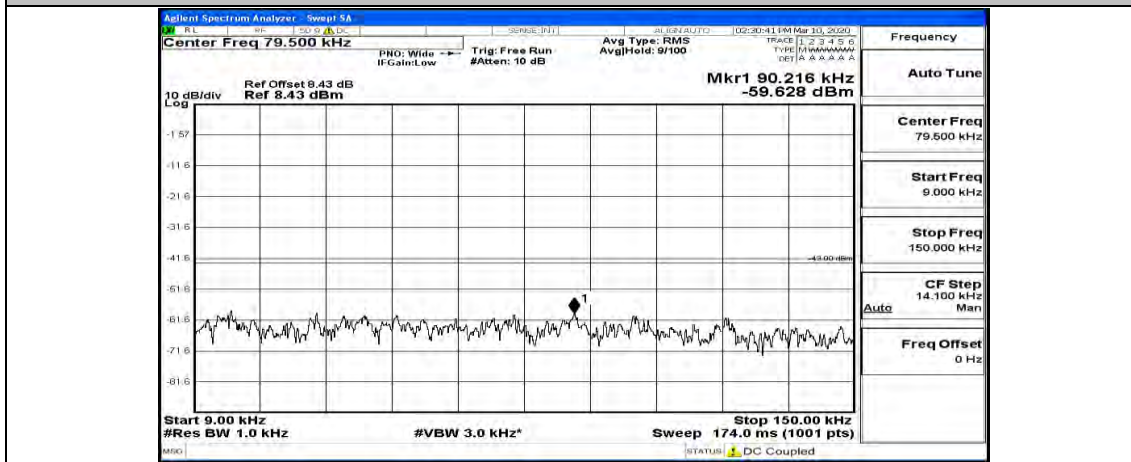

(Channel Bandwidth:15 MHz)_LCH_16QAM_1RB#0