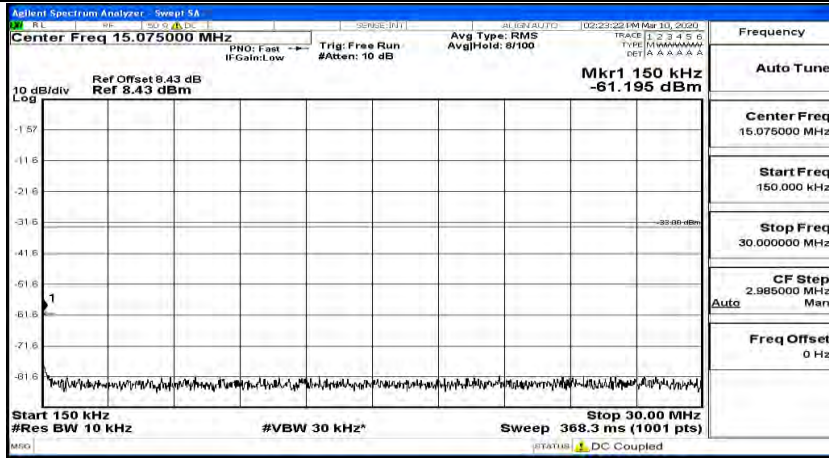

(Channel Bandwidth: 5 MHz)_MCH_QPSK_1RB#0

(Channel Bandwidth: 5 MHz) MCH_QPSK_1RB#12

(Channel Bandwidth: 5 MHz) MCH_QPSK_1RB#24

(Channel Bandwidth: 5 MHz)_HCH_QPSK_1RB#0

(Channel Bandwidth: 5 MHz)_HCH_QPSK_1RB#12

(Channel Bandwidth: 5 MHz)_HCH_QPSK_1RB#24

(Channel Bandwidth: 5 MHz)_LCH_16QAM_1RB#0

(Channel Bandwidth: 5 MHz)_LCH_16QAM_1RB#12

(Channel Bandwidth: 5 MHz) LCH_16QAM_1RB#24

(Channel Bandwidth: 5 MHz)_MCH_16QAM_1RB#0