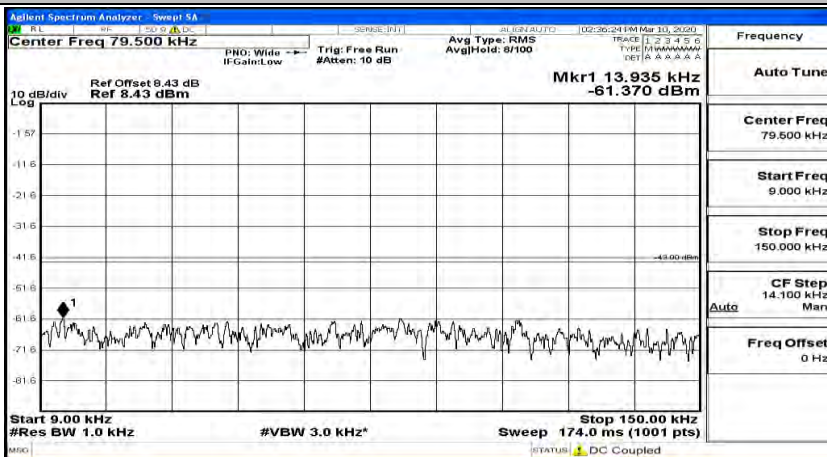

(Channel Bandwidth:20 MHz) LCH_16QAM_1RB#99

(Channel Bandwidth:20 MHz)_MCH_16QAM_1RB#0

(Channel Bandwidth:20 MHz)_MCH_16QAM_1RB#49

(Channel Bandwidth:20 MHz)_MCH_16QAM_1RB#99

(Channel Bandwidth:20 MHz)_HCH_16QAM_1RB#0