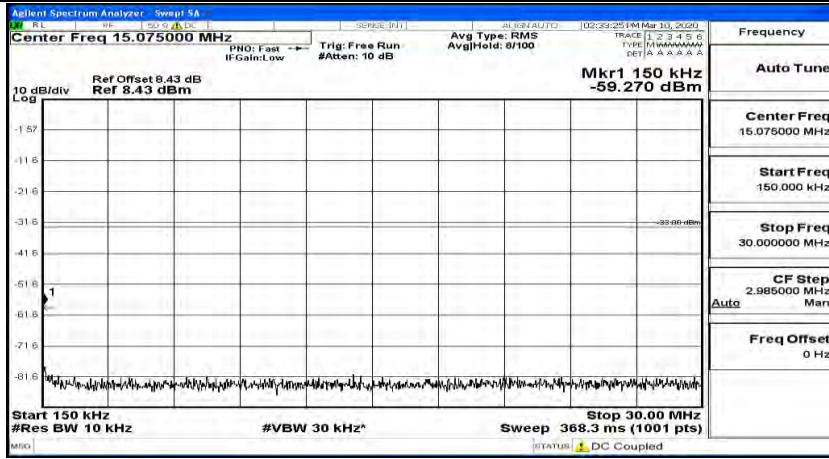

(Channel Bandwidth:15 MHz)_HCH_16QAM_1RB#37