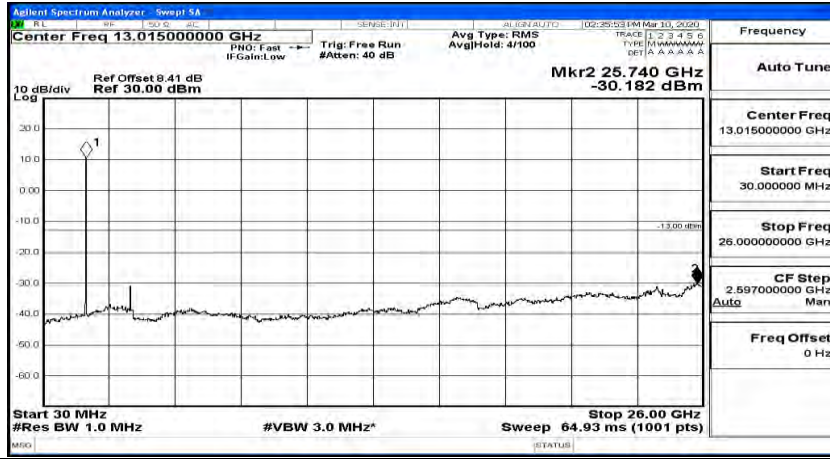

(Channel Bandwidth:20 MHz)_LCH_QPSK_1RB#49

(Channel Bandwidth:20 MHz)_LCH_QPSK_1RB#99

(Channel Bandwidth:20 MHz)_MCH_QPSK_1RB#0

(Channel Bandwidth:20 MHz)_MCH_QPSK_1RB#49

(Channel Bandwidth:20 MHz)_MCH_QPSK_1RB#99