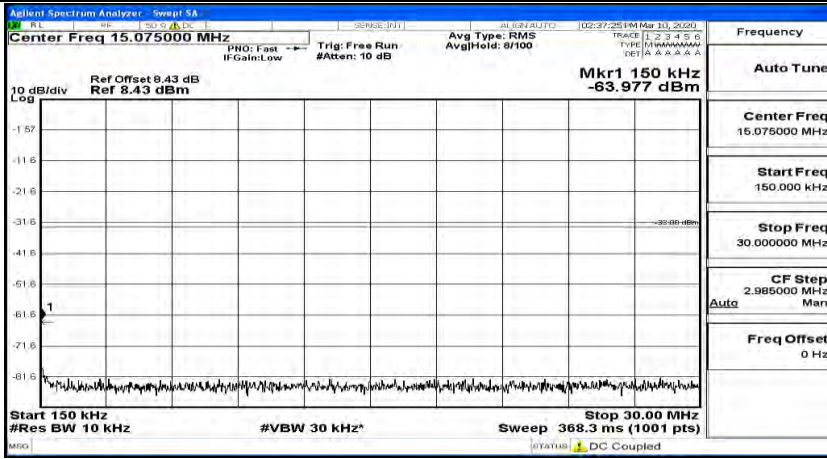

(Channel Bandwidth:20 MHz) LCH_16QAM_1RB#99

(Channel Bandwidth:20 MHz)_MCH_16QAM_1RB#0

(Channel Bandwidth:20 MHz)_MCH_16QAM_1RB#49

(Channel Bandwidth:20 MHz)_MCH_16QAM_1RB#99

(Channel Bandwidth:20 MHz)_HCH_16QAM_1RB#0