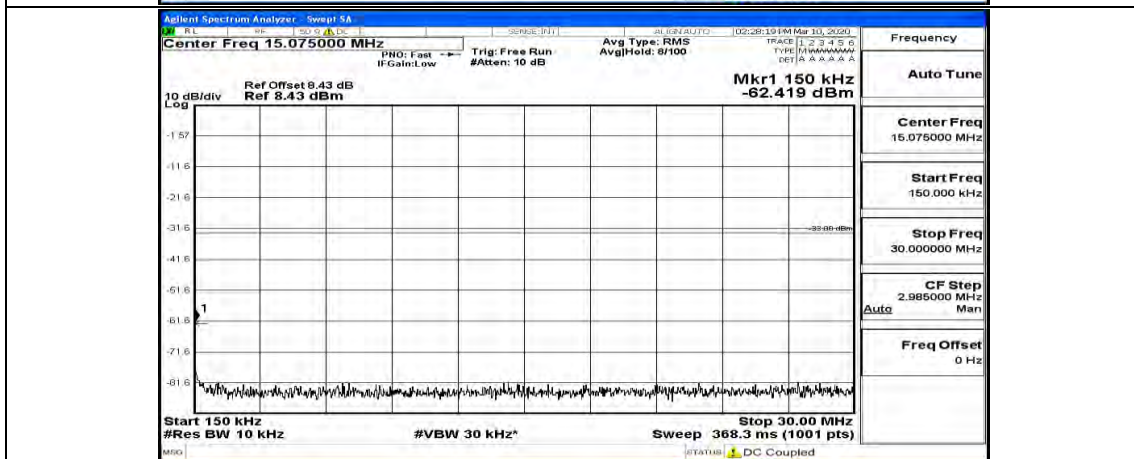

Channel Bandwidth: 10 MHz_MCH_16QAM_1RB#49