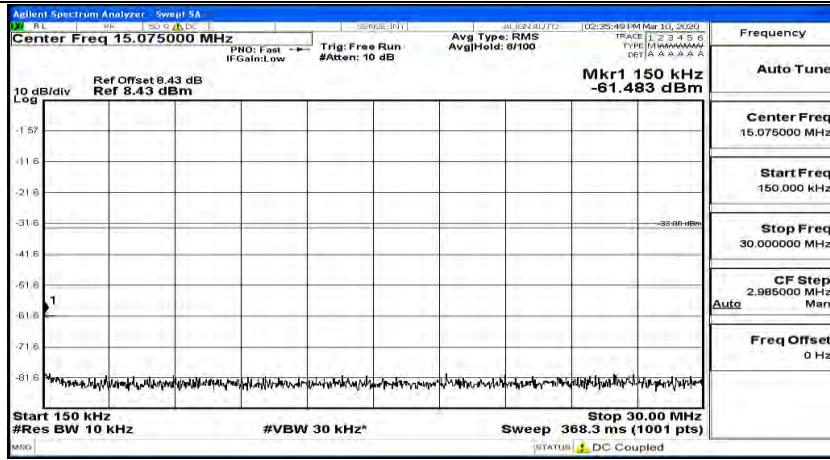

(Channel Bandwidth:20 MHz)_LCH_QPSK_1RB#49

(Channel Bandwidth:20 MHz)_LCH_QPSK_1RB#99

(Channel Bandwidth:20 MHz)_MCH_QPSK_1RB#0

(Channel Bandwidth:20 MHz)_MCH_QPSK_1RB#49

(Channel Bandwidth:20 MHz)_MCH_QPSK_1RB#99