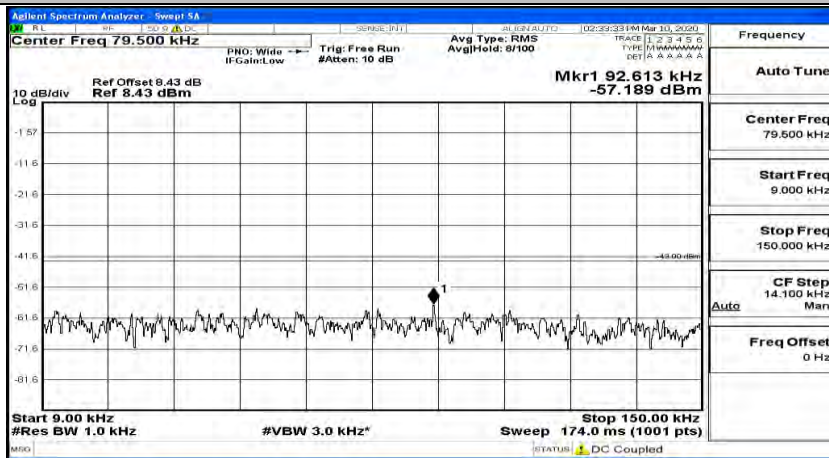

(Channel Bandwidth:15 MHz)_MCH_16QAM_1RB#74

(Channel Bandwidth:15 MHz)_HCH_16QAM_1RB#0

(Channel Bandwidth:15 MHz)_HCH_16QAM_1RB#37

(Channel Bandwidth:15 MHz)_HCH_16QAM_1RB#74

Channel Bandwidth: 20 MHz

(Channel Bandwidth:20 MHz)_LCH_QPSK_1RB#0