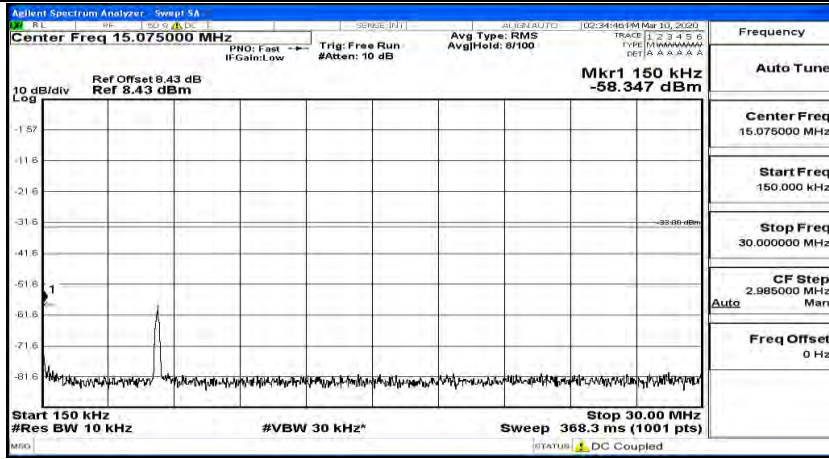

(Channel Bandwidth:20 MHz)_HCH_QPSK_1RB#0

(Channel Bandwidth:20 MHz)_HCH_QPSK_1RB#49

(Channel Bandwidth:20 MHz)_HCH_QPSK_1RB#99

(Channel Bandwidth:20 MHz)_LCH_16QAM_1RB#0

(Channel Bandwidth:20 MHz) LCH_16QAM_1RB#49