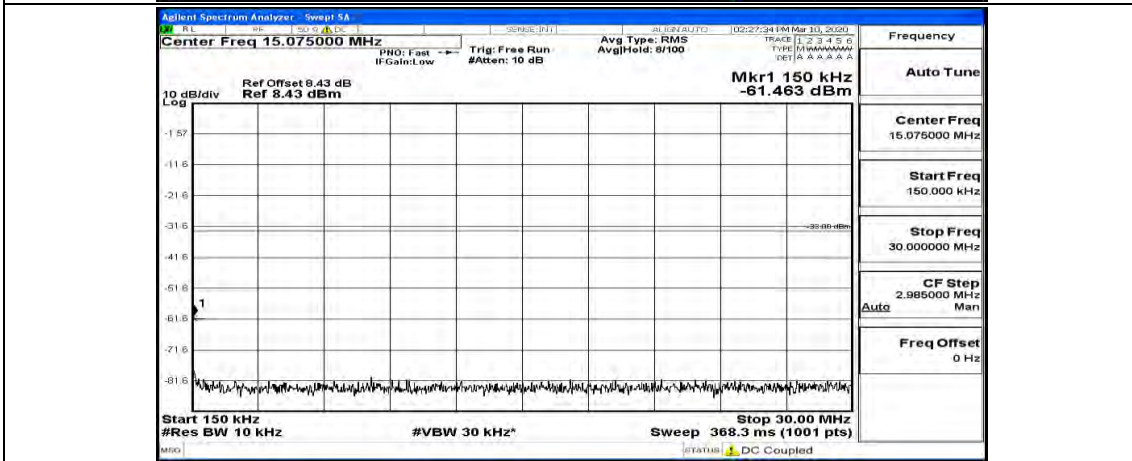

Channel Bandwidth: 10 MHz

Channel Bandwidth: 10 MHz_LCH_QPSK_1RB#49

Channel Bandwidth: 10 MHz_MCH_QPSK_1RB#0

Channel Bandwidth: 10 MHz_MCH_QPSK_1RB#24

Channel Bandwidth: 10 MHz_MCH_QPSK_1RB#49

Channel Bandwidth: 10 MHz_HCH_QPSK_1RB#0