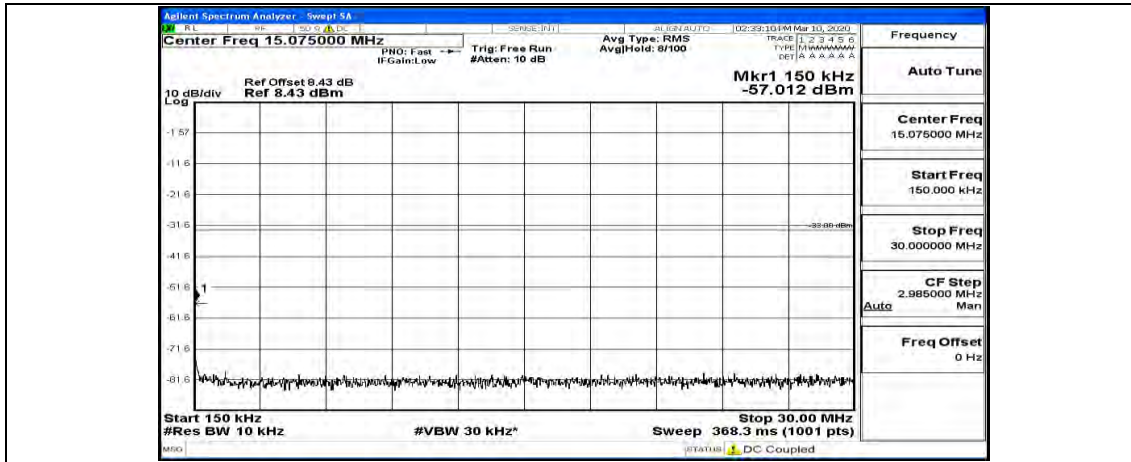

(Channel Bandwidth:15 MHz)_MCH_QPSK_1RB#37

(Channel Bandwidth:15 MHz)_MCH_QPSK_1RB#74

(Channel Bandwidth:15 MHz)_HCH_QPSK_1RB#0

(Channel Bandwidth:15 MHz)_HCH_QPSK_1RB#37

(Channel Bandwidth:15 MHz)_HCH_QPSK_1RB#74