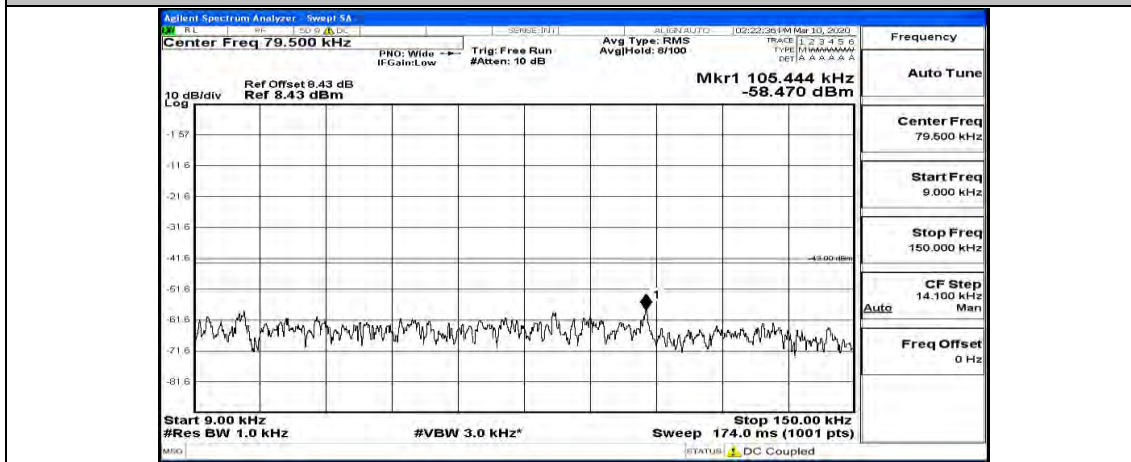

(Channel Bandwidth: 5 MHz)_LCH_16QAM_1RB#0