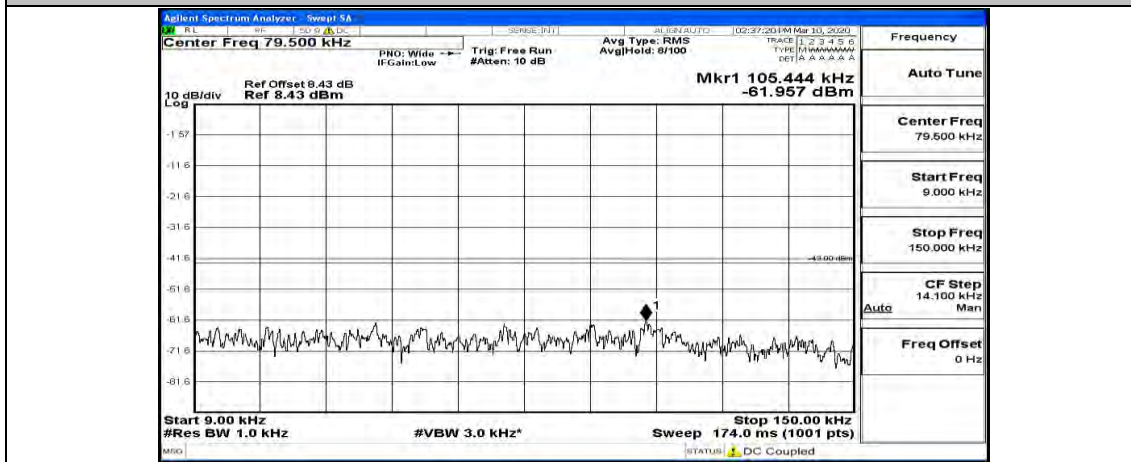

(Channel Bandwidth:20 MHz) LCH_16QAM_1RB#99

(Channel Bandwidth:20 MHz)_MCH_16QAM_1RB#0

(Channel Bandwidth:20 MHz)_MCH_16QAM_1RB#49

(Channel Bandwidth:20 MHz)_MCH_16QAM_1RB#99

(Channel Bandwidth:20 MHz)_HCH_16QAM_1RB#0