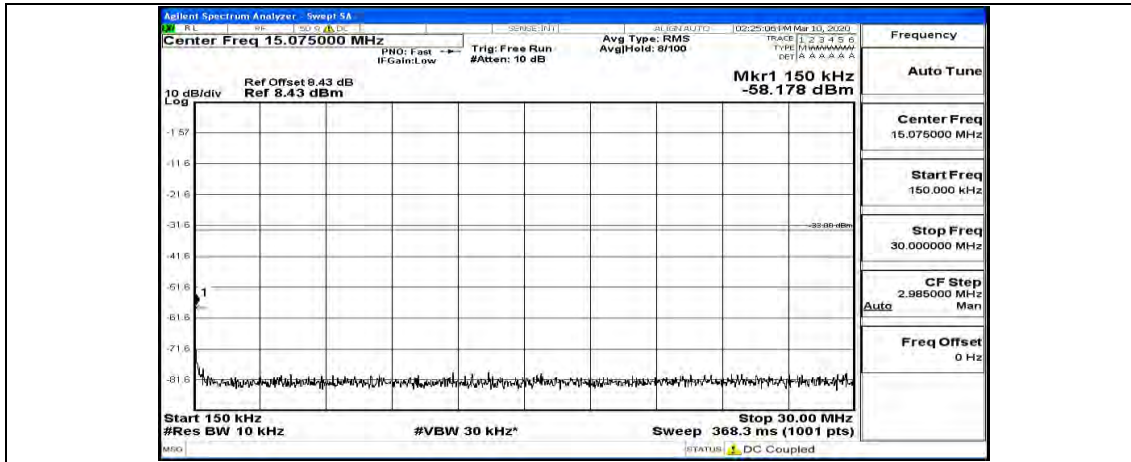

(Channel Bandwidth: 5 MHz)_MCH_QPSK_1RB#0

(Channel Bandwidth: 5 MHz) MCH_QPSK_1RB#12

(Channel Bandwidth: 5 MHz) MCH_QPSK_1RB#24

(Channel Bandwidth: 5 MHz)_HCH_QPSK_1RB#0

(Channel Bandwidth: 5 MHz)_HCH_QPSK_1RB#12

(Channel Bandwidth: 5 MHz)_HCH_QPSK_1RB#24

(Channel Bandwidth: 5 MHz)_LCH_16QAM_1RB#0

(Channel Bandwidth: 5 MHz)_LCH_16QAM_1RB#12

(Channel Bandwidth: 5 MHz) LCH_16QAM_1RB#24

(Channel Bandwidth: 5 MHz)_MCH_16QAM_1RB#0