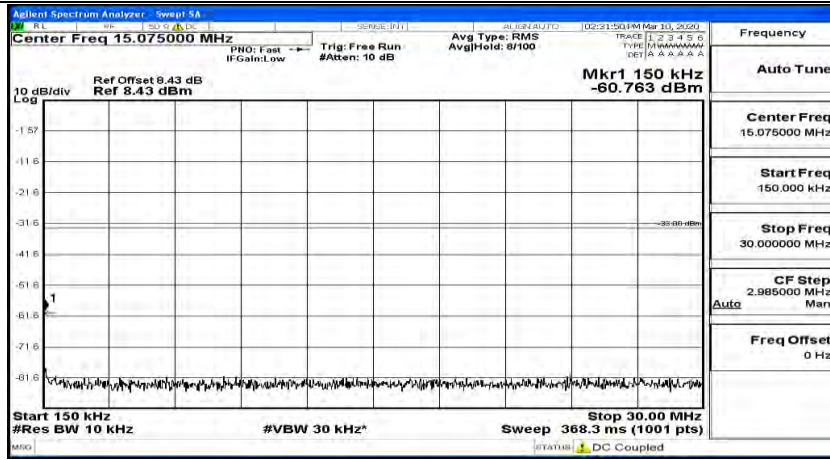

(Channel Bandwidth:15 MHz)_MCH_QPSK_1RB#74