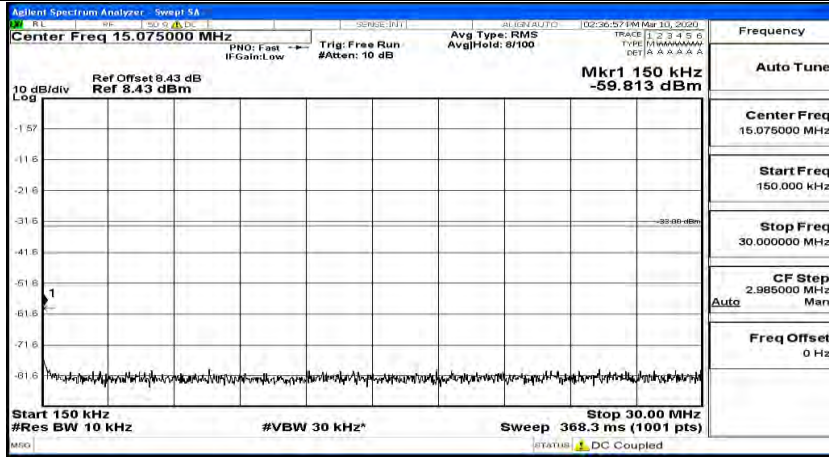

(Channel Bandwidth:20 MHz)_HCH_QPSK_1RB#99