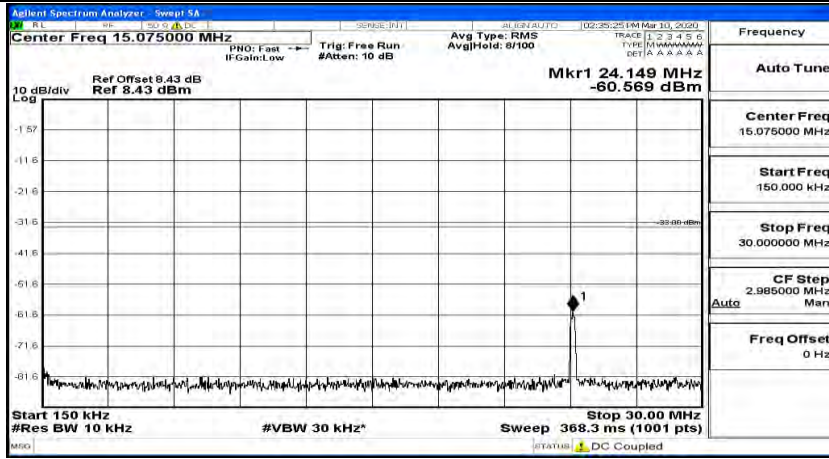

(Channel Bandwidth:20 MHz)_LCH_QPSK_1RB#49

(Channel Bandwidth:20 MHz)_LCH_QPSK_1RB#99

(Channel Bandwidth:20 MHz)_MCH_QPSK_1RB#0

(Channel Bandwidth:20 MHz)_MCH_QPSK_1RB#49

(Channel Bandwidth:20 MHz)_MCH_QPSK_1RB#99