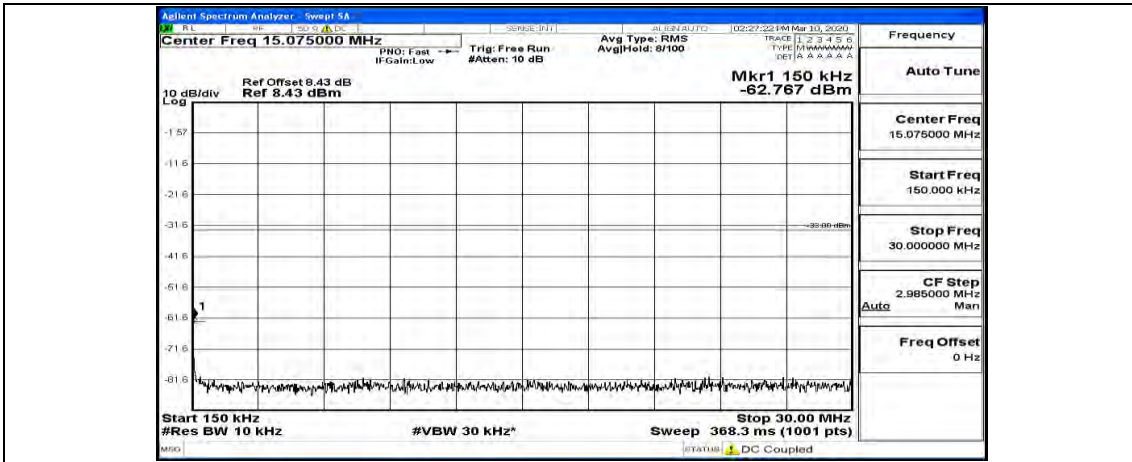

Channel Bandwidth: 10 MHz

Channel Bandwidth: 10 MHz_LCH_QPSK_1RB#49

Channel Bandwidth: 10 MHz_MCH_QPSK_1RB#0

Channel Bandwidth: 10 MHz_MCH_QPSK_1RB#24

Channel Bandwidth: 10 MHz_MCH_QPSK_1RB#49

Channel Bandwidth: 10 MHz_HCH_QPSK_1RB#0