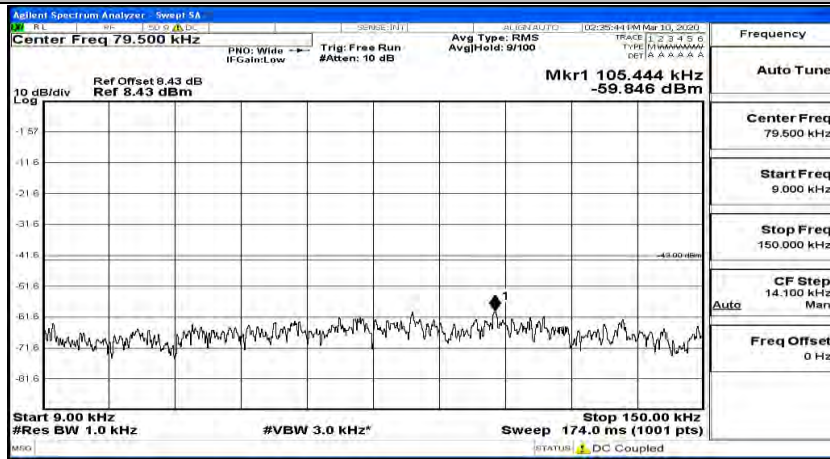

(Channel Bandwidth:20 MHz)_LCH_QPSK_1RB#49

(Channel Bandwidth:20 MHz)_LCH_QPSK_1RB#99

(Channel Bandwidth:20 MHz)_MCH_QPSK_1RB#0

(Channel Bandwidth:20 MHz)_MCH_QPSK_1RB#49

(Channel Bandwidth:20 MHz)_MCH_QPSK_1RB#99