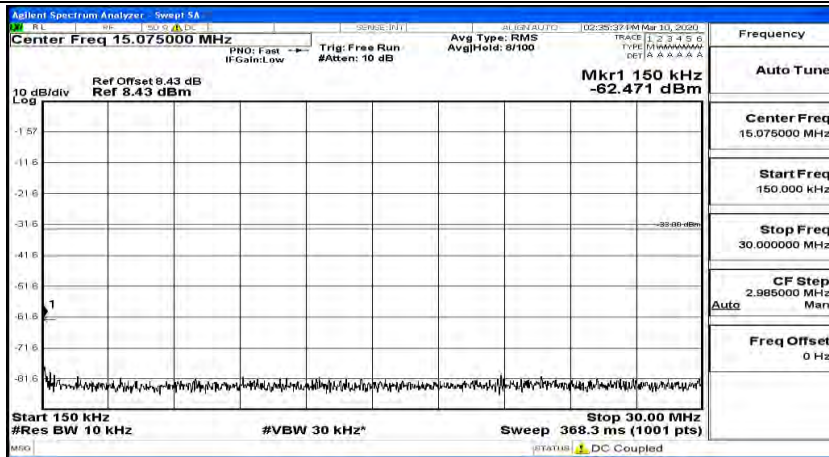

(Channel Bandwidth:20 MHz)_LCH_QPSK_1RB#49

(Channel Bandwidth:20 MHz)_LCH_QPSK_1RB#99

(Channel Bandwidth:20 MHz)_MCH_QPSK_1RB#0

(Channel Bandwidth:20 MHz)_MCH_QPSK_1RB#49

(Channel Bandwidth:20 MHz)_MCH_QPSK_1RB#99