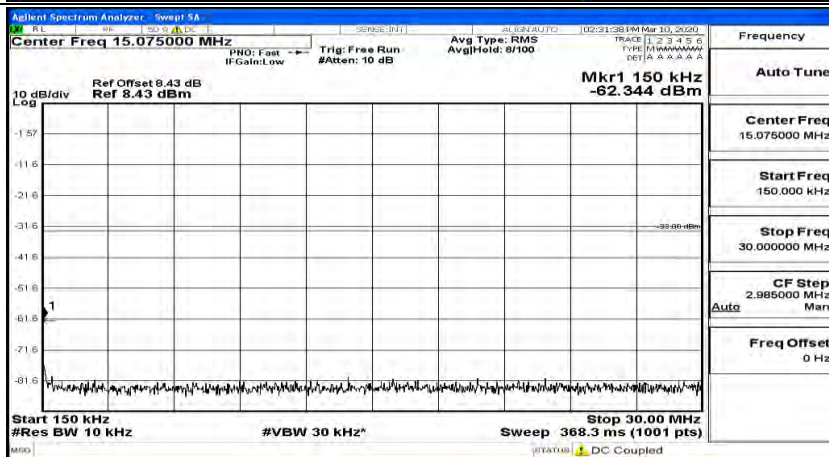

(Channel Bandwidth:15 MHz)_MCH_QPSK_1RB#37