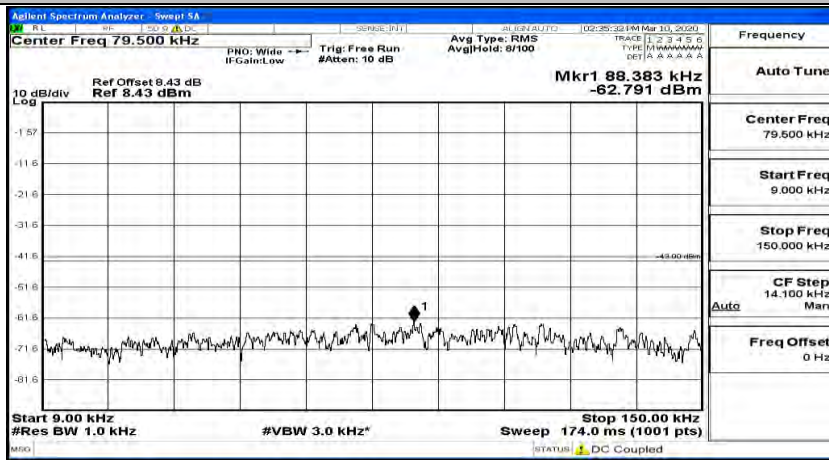

(Channel Bandwidth:20 MHz)_LCH_QPSK_1RB#49

(Channel Bandwidth:20 MHz)_LCH_QPSK_1RB#99

(Channel Bandwidth:20 MHz)_MCH_QPSK_1RB#0

(Channel Bandwidth:20 MHz)_MCH_QPSK_1RB#49

(Channel Bandwidth:20 MHz)_MCH_QPSK_1RB#99