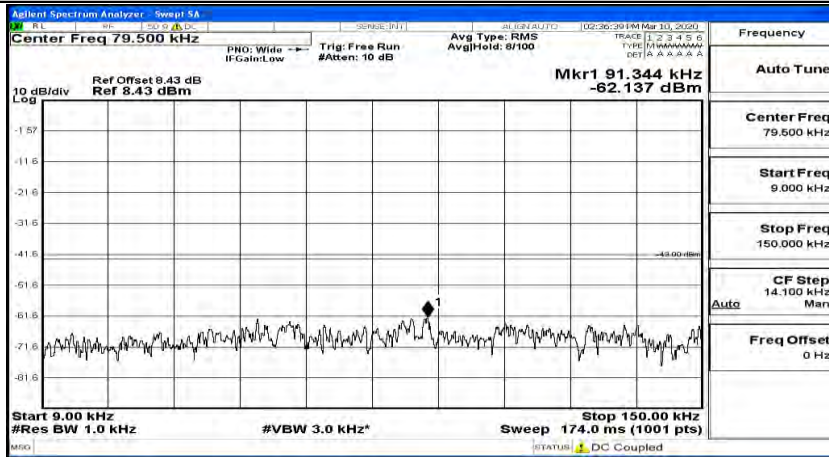

(Channel Bandwidth:20 MHz)_HCH_QPSK_1RB#0

(Channel Bandwidth:20 MHz)_HCH_QPSK_1RB#49