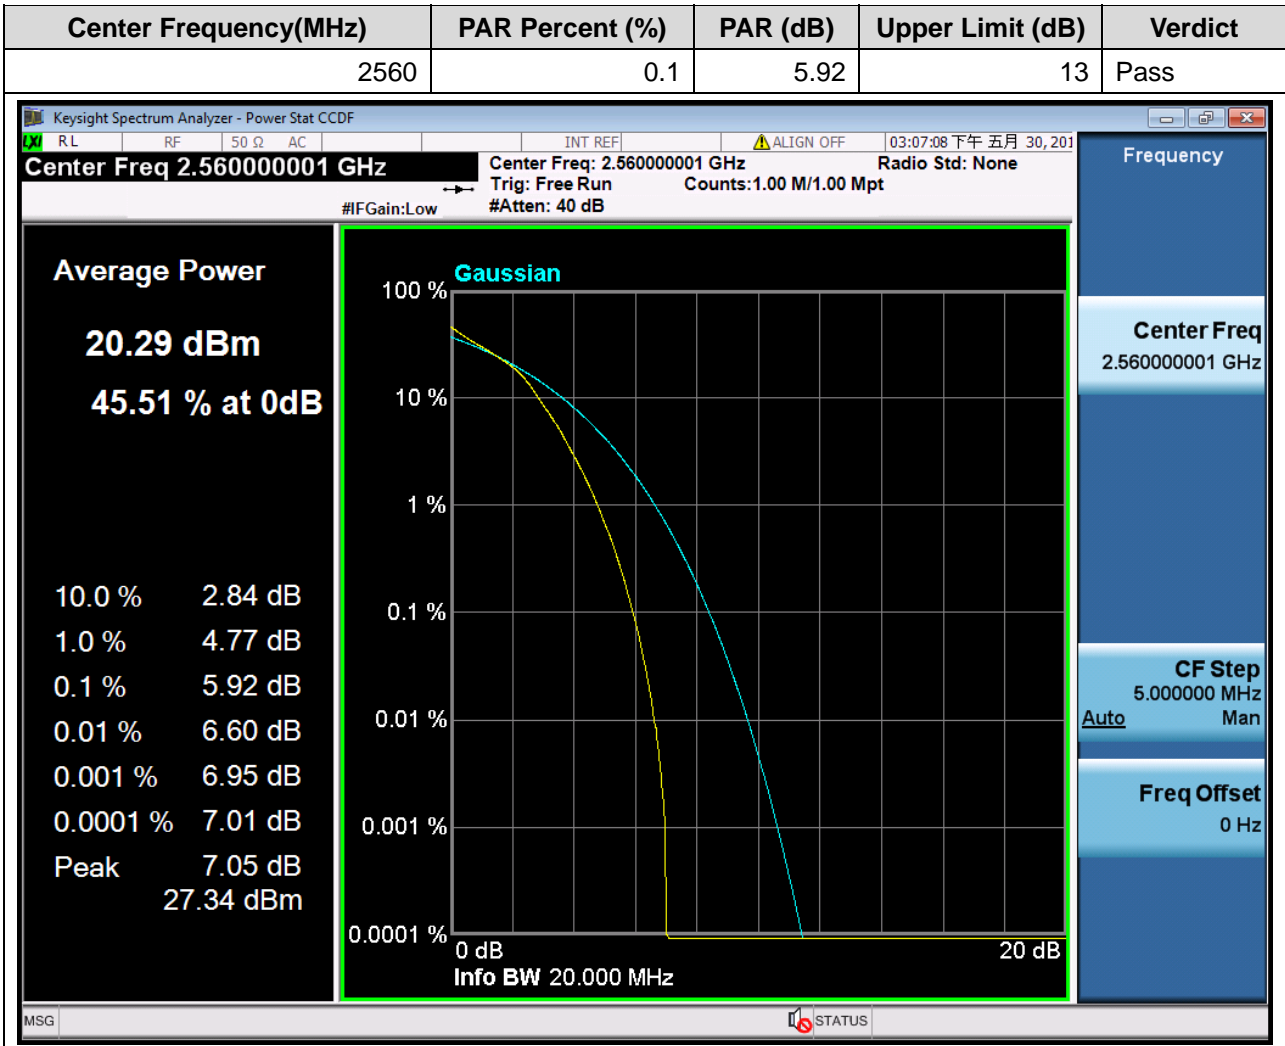

1.159. LTE Peak to Average Ratio(NTNV)(Subtest:159, Channel:21350, Bandwidth:20, Modulation:QPSK, RB Number: 1, RB Position:LOW)

1.160. LTE Peak to Average Ratio(NTNV)(Subtest:160, Channel:21350, Bandwidth:20, Modulation:QPSK, RB Number: 1, RB Position:MID)

1.161. LTE Peak to Average Ratio(NTNV)(Subtest:161, Channel:21350, Bandwidth:20, Modulation:QPSK, RB Number: 1, RB Position:HIGH)

1.162. LTE Peak to Average Ratio(NTNV)(Subtest:162, Channel:21350, Bandwidth:20, Modulation:Q16, RB Number: 100, RB Position:LOW)

1.163. LTE Peak to Average Ratio(NTNV)(Subtest:163, Channel:21350, Bandwidth:20, Modulation:Q16, RB Number: 50, RB Position:LOW)

1.164. LTE Peak to Average Ratio(NTNV)(Subtest:164, Channel:21350, Bandwidth:20, Modulation:Q16, RB Number: 50, RB Position:MID)

1.165. LTE Peak to Average Ratio(NTNV)(Subtest:165, Channel:21350, Bandwidth:20, Modulation:Q16, RB Number: 50, RB Position:HIGH)

1.166. LTE Peak to Average Ratio(NTNV)(Subtest:166, Channel:21350, Bandwidth:20, Modulation:Q16, RB Number: 1, RB Position:LOW)