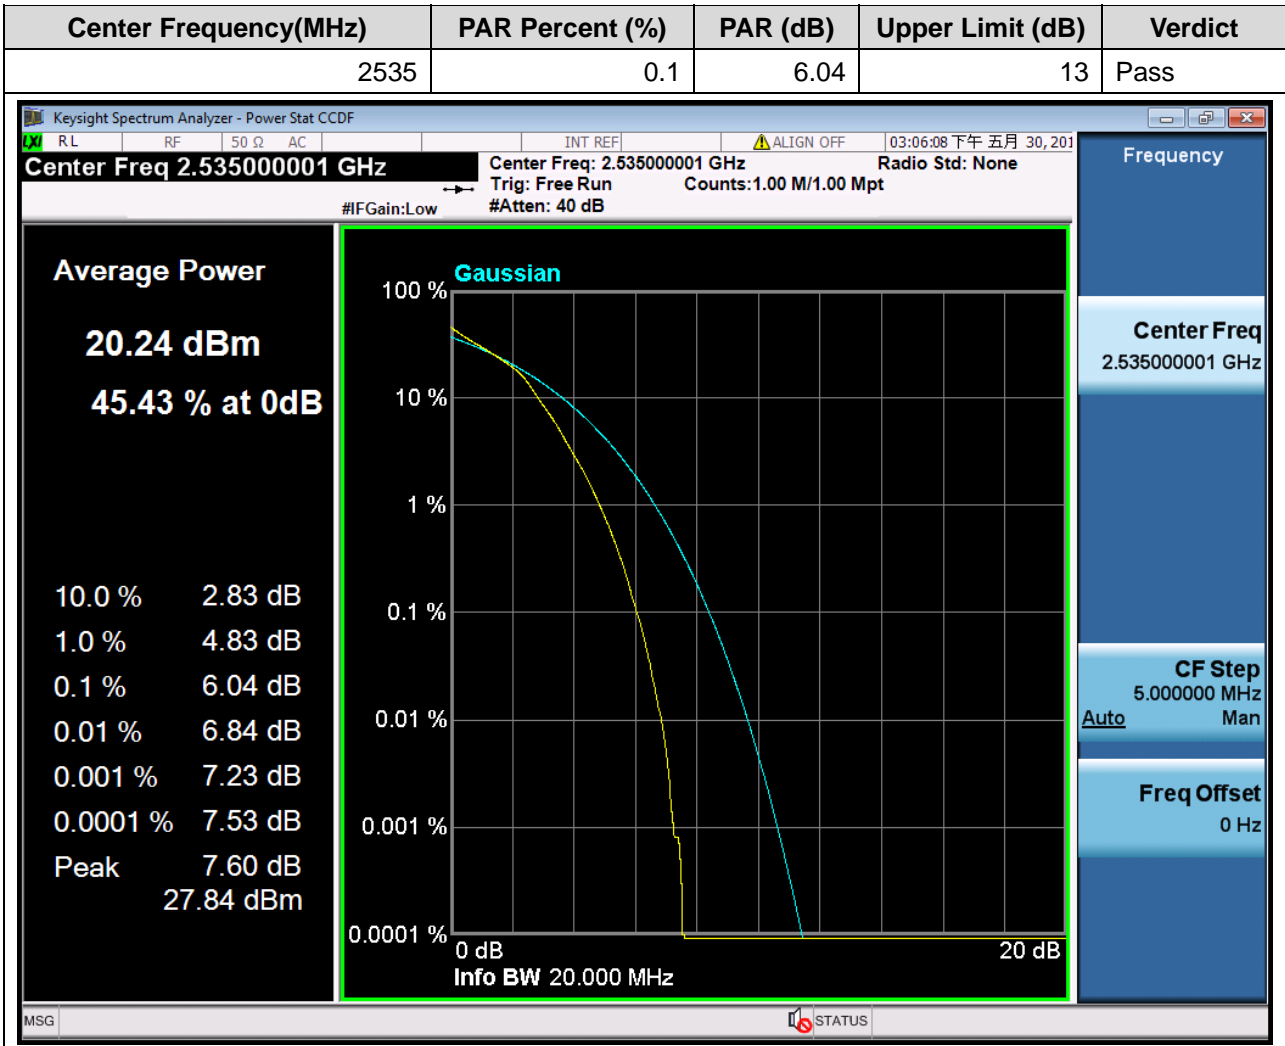

1.151. LTE Peak to Average Ratio(NTNV)(Subtest:151, Channel:21100, Bandwidth:20, Modulation:Q16, RB Number: 50, RB Position:HIGH)

1.152. LTE Peak to Average Ratio(NTNV)(Subtest:152, Channel:21100, Bandwidth:20, Modulation:Q16, RB Number: 1, RB Position:LOW)

1.153. LTE Peak to Average Ratio(NTNV)(Subtest:153, Channel:21100, Bandwidth:20, Modulation:Q16, RB Number: 1, RB Position:MID)

1.154. LTE Peak to Average Ratio(NTNV)(Subtest:154, Channel:21100, Bandwidth:20, Modulation:Q16, RB Number: 1, RB Position:HIGH)

1.155. LTE Peak to Average Ratio(NTNV)(Subtest:155, Channel:21350, Bandwidth:20, Modulation:QPSK, RB Number: 100, RB Position:LOW)

1.156. LTE Peak to Average Ratio(NTNV)(Subtest:156, Channel:21350, Bandwidth:20, Modulation:QPSK, RB Number: 50, RB Position:LOW)

1.157. LTE Peak to Average Ratio(NTNV)(Subtest:157, Channel:21350, Bandwidth:20, Modulation:QPSK, RB Number: 50, RB Position:MID)

1.158. LTE Peak to Average Ratio(NTNV)(Subtest:158, Channel:21350, Bandwidth:20, Modulation:QPSK, RB Number: 50, RB Position:HIGH)