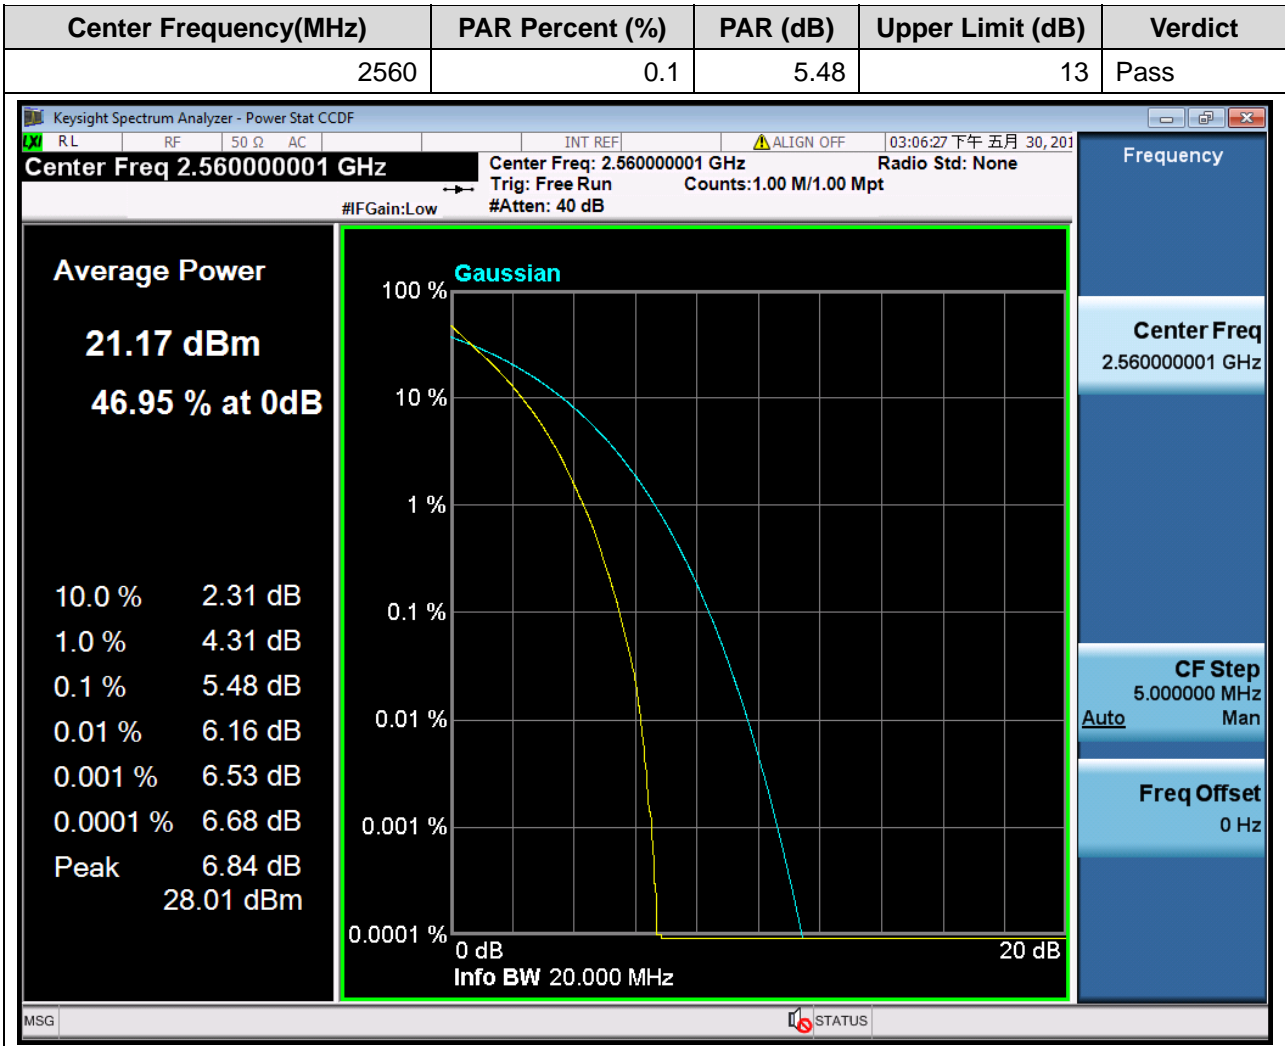

1.151. LTE Peak to Average Ratio(NTNV)(Subtest:151, Channel:21100, Bandwidth:20, Modulation:Q16, RB Number: 50, RB Position:HIGH)

1.152. LTE Peak to Average Ratio(NTNV)(Subtest:152, Channel:21100, Bandwidth:20, Modulation:Q16, RB Number: 1, RB Position:LOW)

1.153. LTE Peak to Average Ratio(NTNV)(Subtest:153, Channel:21100, Bandwidth:20, Modulation:Q16, RB Number: 1, RB Position:MID)

1.154. LTE Peak to Average Ratio(NTNV)(Subtest:154, Channel:21100, Bandwidth:20, Modulation:Q16, RB Number: 1, RB Position:HIGH)

1.155. LTE Peak to Average Ratio(NTNV)(Subtest:155, Channel:21350, Bandwidth:20, Modulation:QPSK, RB Number: 100, RB Position:LOW)

1.156. LTE Peak to Average Ratio(NTNV)(Subtest:156, Channel:21350, Bandwidth:20, Modulation:QPSK, RB Number: 50, RB Position:LOW)

1.157. LTE Peak to Average Ratio(NTNV)(Subtest:157, Channel:21350, Bandwidth:20, Modulation:QPSK, RB Number: 50, RB Position:MID)

1.158. LTE Peak to Average Ratio(NTNV)(Subtest:158, Channel:21350, Bandwidth:20, Modulation:QPSK, RB Number: 50, RB Position:HIGH)