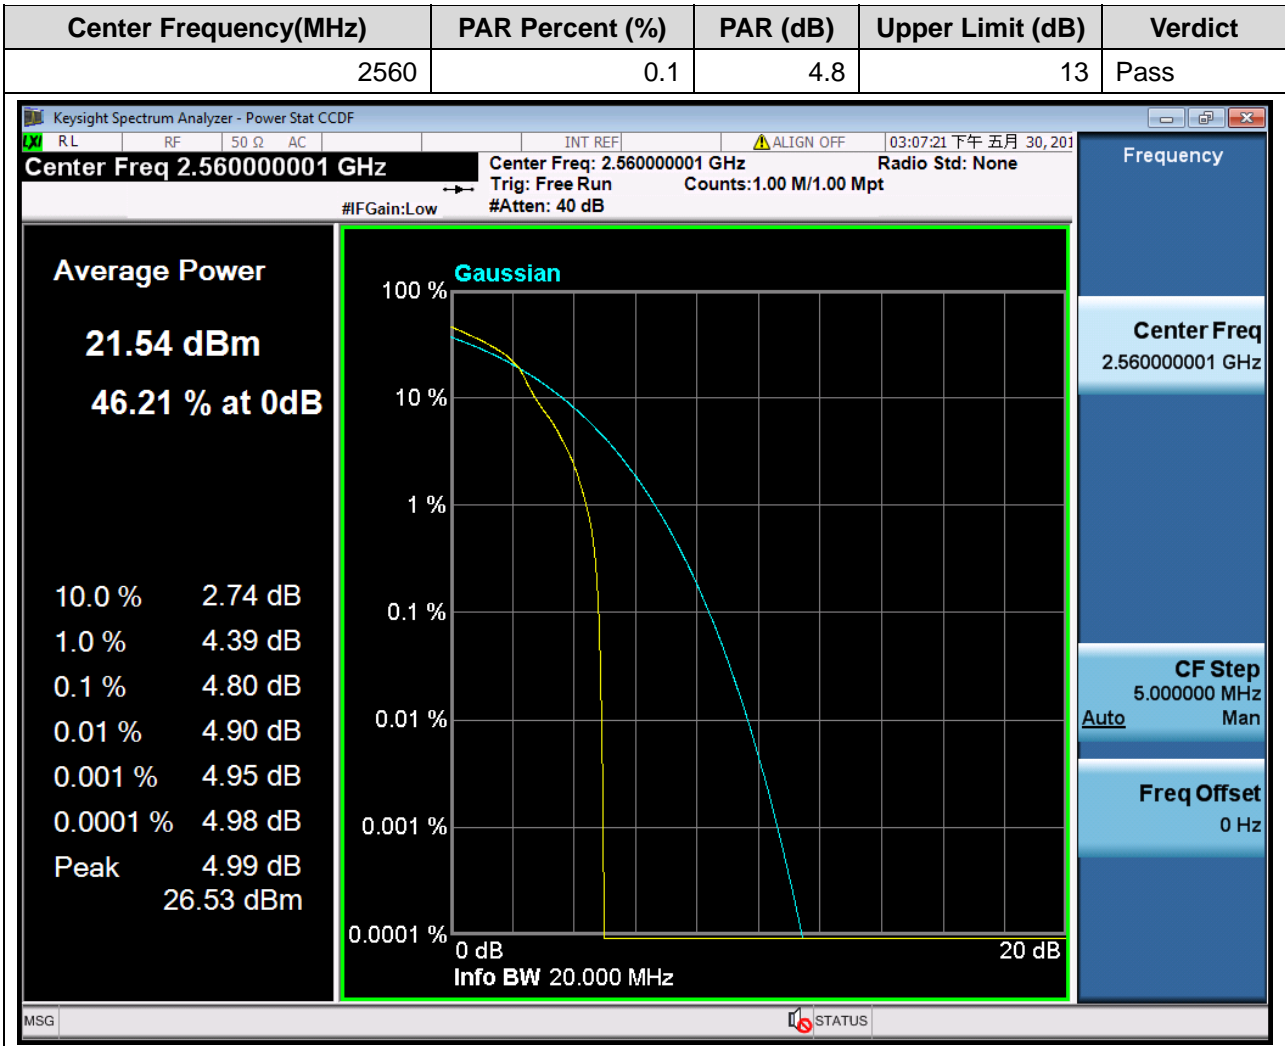

1.163. LTE Peak to Average Ratio(NTNV)(Subtest:163, Channel:21350, Bandwidth:20, Modulation:Q16, RB Number: 50, RB Position:LOW)

1.164. LTE Peak to Average Ratio(NTNV)(Subtest:164, Channel:21350, Bandwidth:20, Modulation:Q16, RB Number: 50, RB Position:MID)

1.165. LTE Peak to Average Ratio(NTNV)(Subtest:165, Channel:21350, Bandwidth:20, Modulation:Q16, RB Number: 50, RB Position:HIGH)

1.166. LTE Peak to Average Ratio(NTNV)(Subtest:166, Channel:21350, Bandwidth:20, Modulation:Q16, RB Number: 1, RB Position:LOW)

1.167. LTE Peak to Average Ratio(NTNV)(Subtest:167, Channel:21350, Bandwidth:20, Modulation:Q16, RB Number: 1, RB Position:MID)

1.168. LTE Peak to Average Ratio(NTNV)(Subtest:168, Channel:21350, Bandwidth:20, Modulation:Q16, RB Number: 1, RB Position:HIGH)