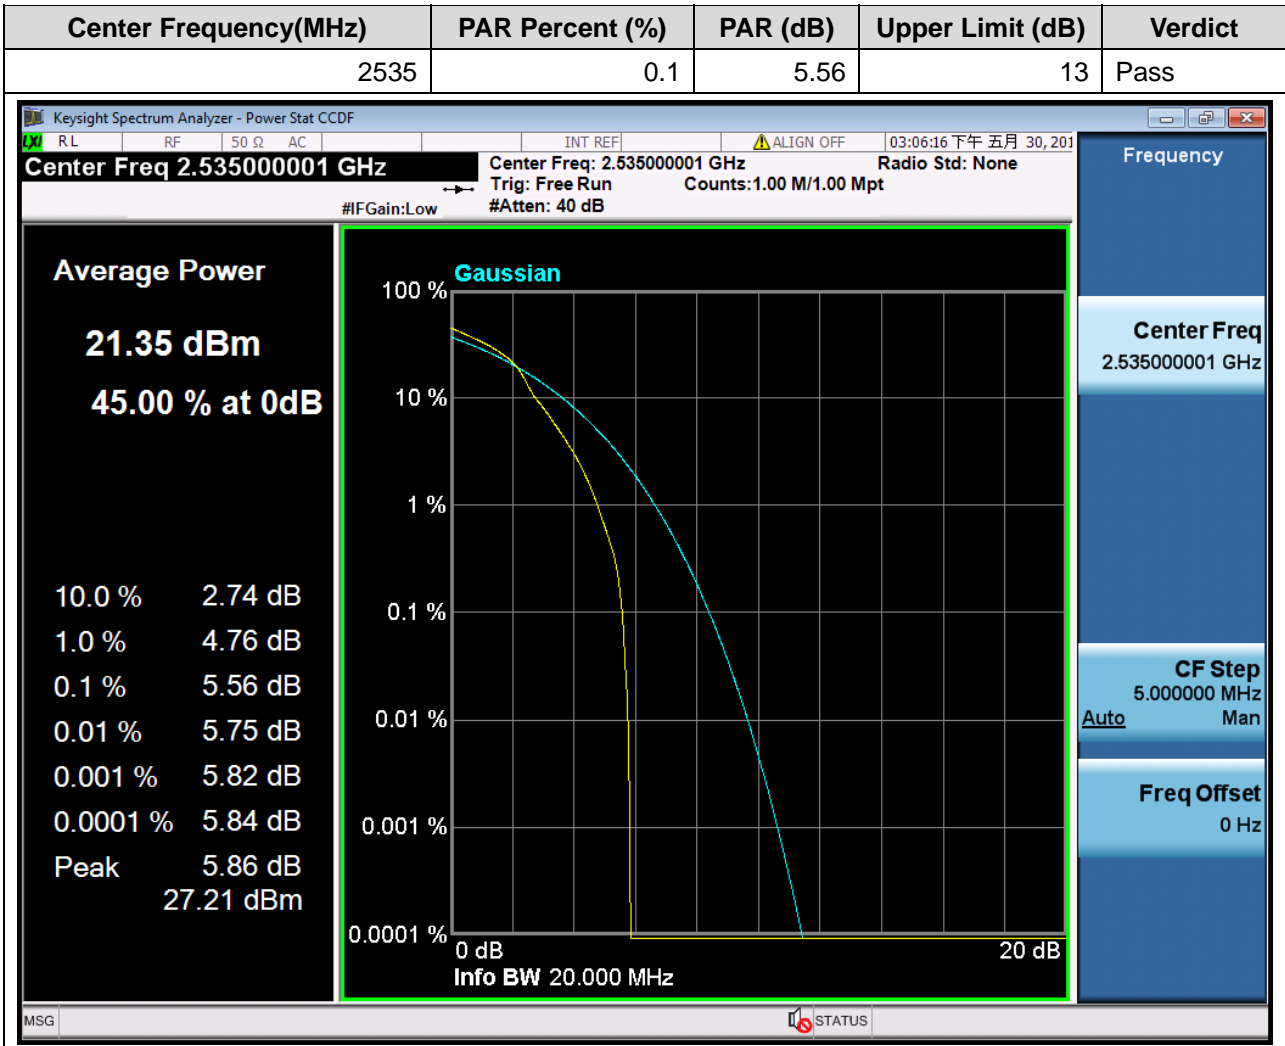

1.151. LTE Peak to Average Ratio(NTNV)(Subtest:151, Channel:21100, Bandwidth:20, Modulation:Q16, RB Number: 50, RB Position:HIGH)

1.152. LTE Peak to Average Ratio(NTNV)(Subtest:152, Channel:21100, Bandwidth:20, Modulation:Q16, RB Number: 1, RB Position:LOW)

1.153. LTE Peak to Average Ratio(NTNV)(Subtest:153, Channel:21100, Bandwidth:20, Modulation:Q16, RB Number: 1, RB Position:MID)

1.154. LTE Peak to Average Ratio(NTNV)(Subtest:154, Channel:21100, Bandwidth:20, Modulation:Q16, RB Number: 1, RB Position:HIGH)

1.155. LTE Peak to Average Ratio(NTNV)(Subtest:155, Channel:21350, Bandwidth:20, Modulation:QPSK, RB Number: 100, RB Position:LOW)

1.156. LTE Peak to Average Ratio(NTNV)(Subtest:156, Channel:21350, Bandwidth:20, Modulation:QPSK, RB Number: 50, RB Position:LOW)

1.157. LTE Peak to Average Ratio(NTNV)(Subtest:157, Channel:21350, Bandwidth:20, Modulation:QPSK, RB Number: 50, RB Position:MID)

1.158. LTE Peak to Average Ratio(NTNV)(Subtest:158, Channel:21350, Bandwidth:20, Modulation:QPSK, RB Number: 50, RB Position:HIGH)