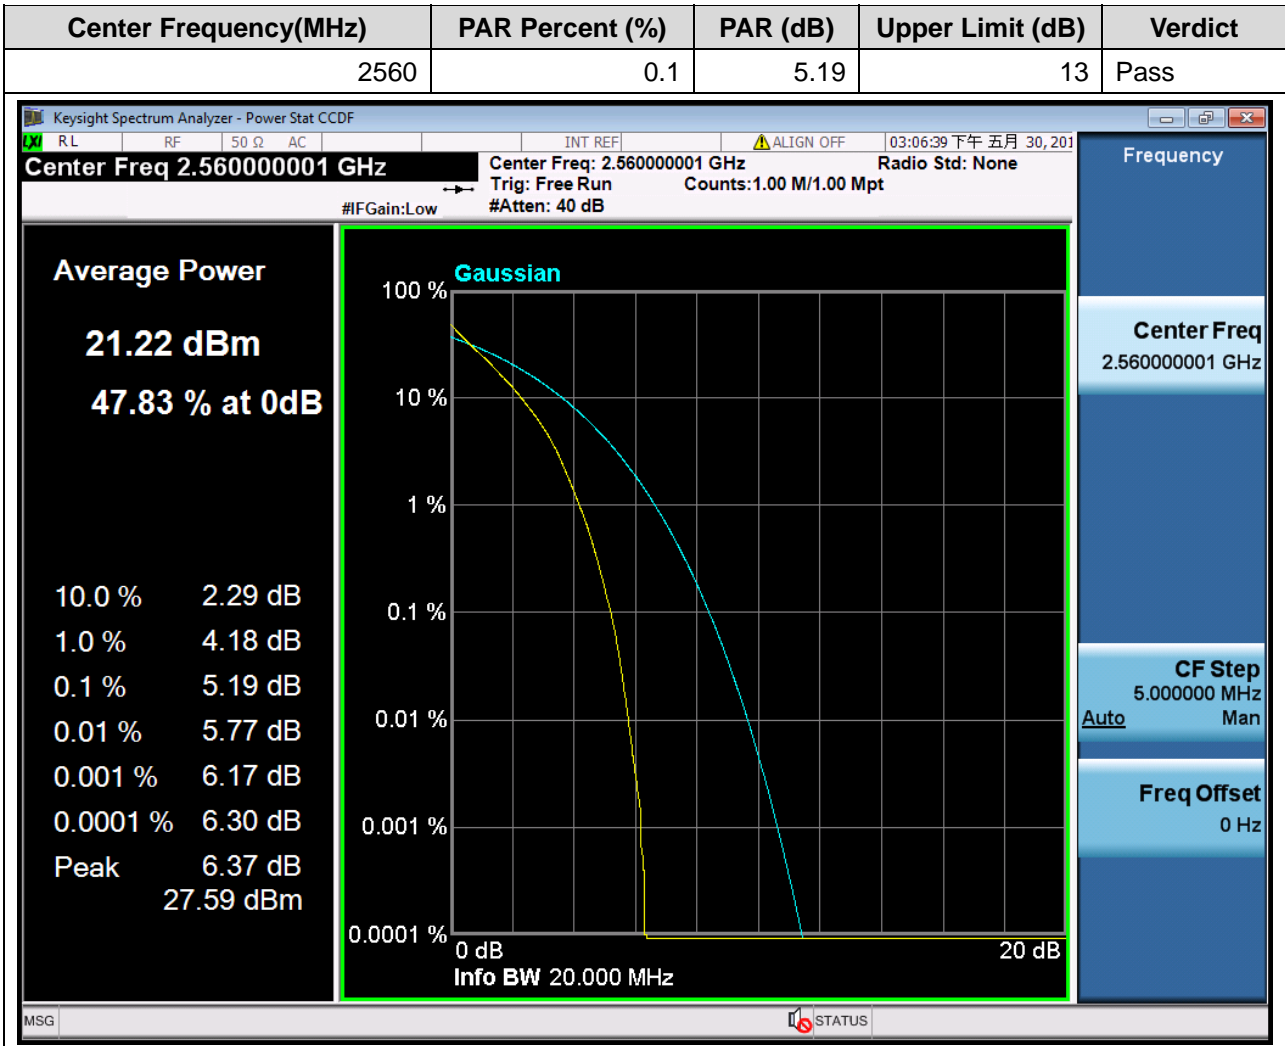

1.153. LTE Peak to Average Ratio(NTNV)(Subtest:153, Channel:21100, Bandwidth:20, Modulation:Q16, RB Number: 1, RB Position:MID)

1.154. LTE Peak to Average Ratio(NTNV)(Subtest:154, Channel:21100, Bandwidth:20, Modulation:Q16, RB Number: 1, RB Position:HIGH)

1.155. LTE Peak to Average Ratio(NTNV)(Subtest:155, Channel:21350, Bandwidth:20, Modulation:QPSK, RB Number: 100, RB Position:LOW)

1.156. LTE Peak to Average Ratio(NTNV)(Subtest:156, Channel:21350, Bandwidth:20, Modulation:QPSK, RB Number: 50, RB Position:LOW)

1.157. LTE Peak to Average Ratio(NTNV)(Subtest:157, Channel:21350, Bandwidth:20, Modulation:QPSK, RB Number: 50, RB Position:MID)

1.158. LTE Peak to Average Ratio(NTNV)(Subtest:158, Channel:21350, Bandwidth:20, Modulation:QPSK, RB Number: 50, RB Position:HIGH)

1.159. LTE Peak to Average Ratio(NTNV)(Subtest:159, Channel:21350, Bandwidth:20, Modulation:QPSK, RB Number: 1, RB Position:LOW)

1.160. LTE Peak to Average Ratio(NTNV)(Subtest:160, Channel:21350, Bandwidth:20, Modulation:QPSK, RB Number: 1, RB Position:MID)