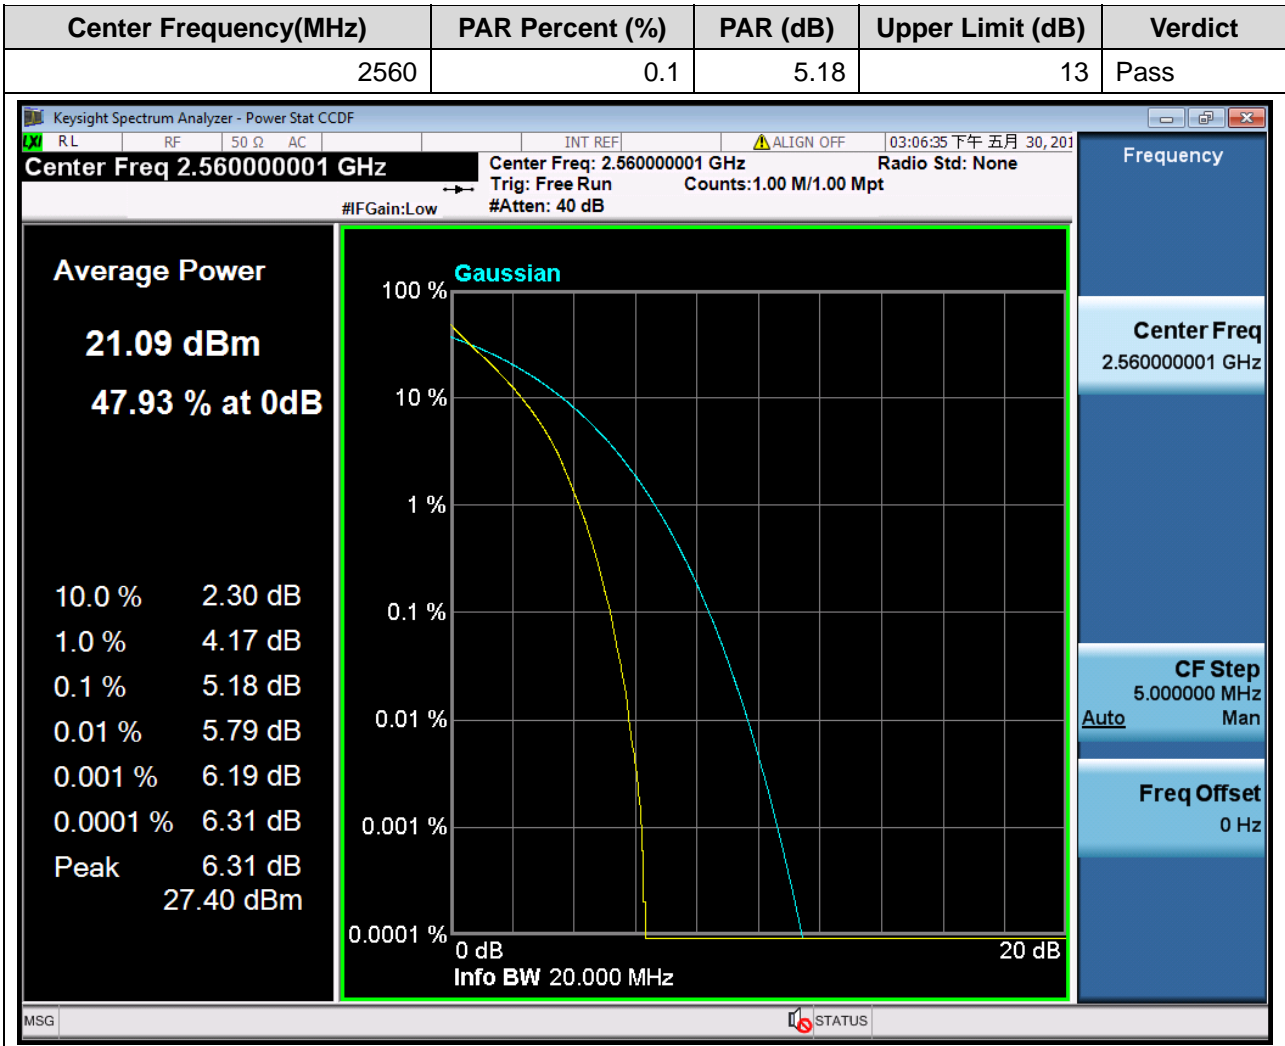

1.151. LTE Peak to Average Ratio(NTNV)(Subtest:151, Channel:21100, Bandwidth:20, Modulation:Q16, RB Number: 50, RB Position:HIGH)

1.152. LTE Peak to Average Ratio(NTNV)(Subtest:152, Channel:21100, Bandwidth:20, Modulation:Q16, RB Number: 1, RB Position:LOW)

1.153. LTE Peak to Average Ratio(NTNV)(Subtest:153, Channel:21100, Bandwidth:20, Modulation:Q16, RB Number: 1, RB Position:MID)

1.154. LTE Peak to Average Ratio(NTNV)(Subtest:154, Channel:21100, Bandwidth:20, Modulation:Q16, RB Number: 1, RB Position:HIGH)

1.155. LTE Peak to Average Ratio(NTNV)(Subtest:155, Channel:21350, Bandwidth:20, Modulation:QPSK, RB Number: 100, RB Position:LOW)

1.156. LTE Peak to Average Ratio(NTNV)(Subtest:156, Channel:21350, Bandwidth:20, Modulation:QPSK, RB Number: 50, RB Position:LOW)

1.157. LTE Peak to Average Ratio(NTNV)(Subtest:157, Channel:21350, Bandwidth:20, Modulation:QPSK, RB Number: 50, RB Position:MID)

1.158. LTE Peak to Average Ratio(NTNV)(Subtest:158, Channel:21350, Bandwidth:20, Modulation:QPSK, RB Number: 50, RB Position:HIGH)