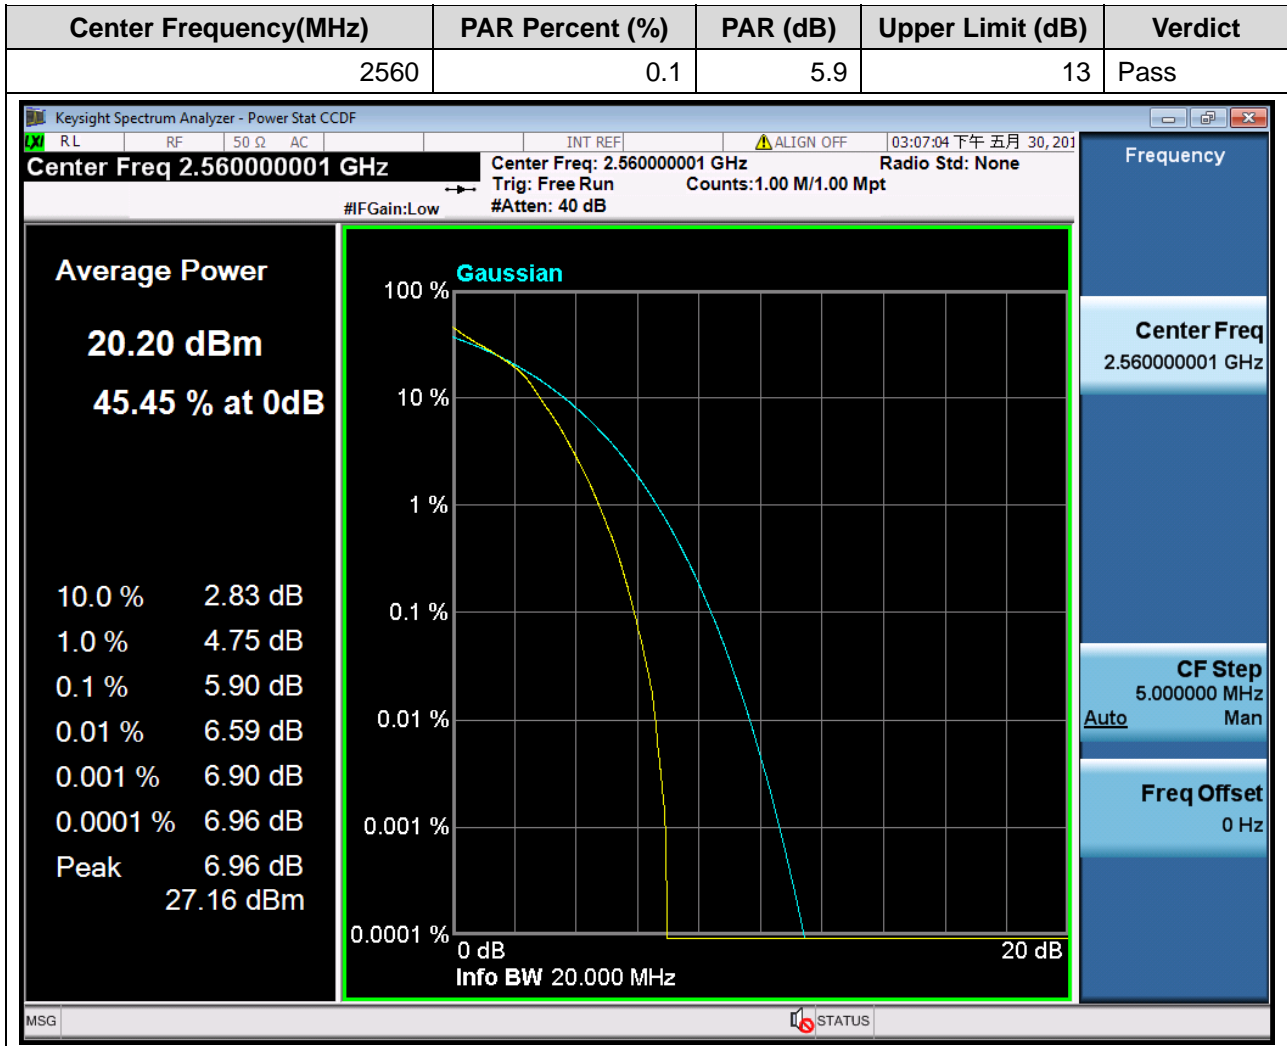

1.159. LTE Peak to Average Ratio(NTNV)(Subtest:159, Channel:21350, Bandwidth:20, Modulation:QPSK, RB Number: 1, RB Position:LOW)

1.160. LTE Peak to Average Ratio(NTNV)(Subtest:160, Channel:21350, Bandwidth:20, Modulation:QPSK, RB Number: 1, RB Position:MID)

1.161. LTE Peak to Average Ratio(NTNV)(Subtest:161, Channel:21350, Bandwidth:20, Modulation:QPSK, RB Number: 1, RB Position:HIGH)

1.162. LTE Peak to Average Ratio(NTNV)(Subtest:162, Channel:21350, Bandwidth:20, Modulation:Q16, RB Number: 100, RB Position:LOW)

1.163. LTE Peak to Average Ratio(NTNV)(Subtest:163, Channel:21350, Bandwidth:20, Modulation:Q16, RB Number: 50, RB Position:LOW)

1.164. LTE Peak to Average Ratio(NTNV)(Subtest:164, Channel:21350, Bandwidth:20, Modulation:Q16, RB Number: 50, RB Position:MID)

1.165. LTE Peak to Average Ratio(NTNV)(Subtest:165, Channel:21350, Bandwidth:20, Modulation:Q16, RB Number: 50, RB Position:HIGH)

1.166. LTE Peak to Average Ratio(NTNV)(Subtest:166, Channel:21350, Bandwidth:20, Modulation:Q16, RB Number: 1, RB Position:LOW)