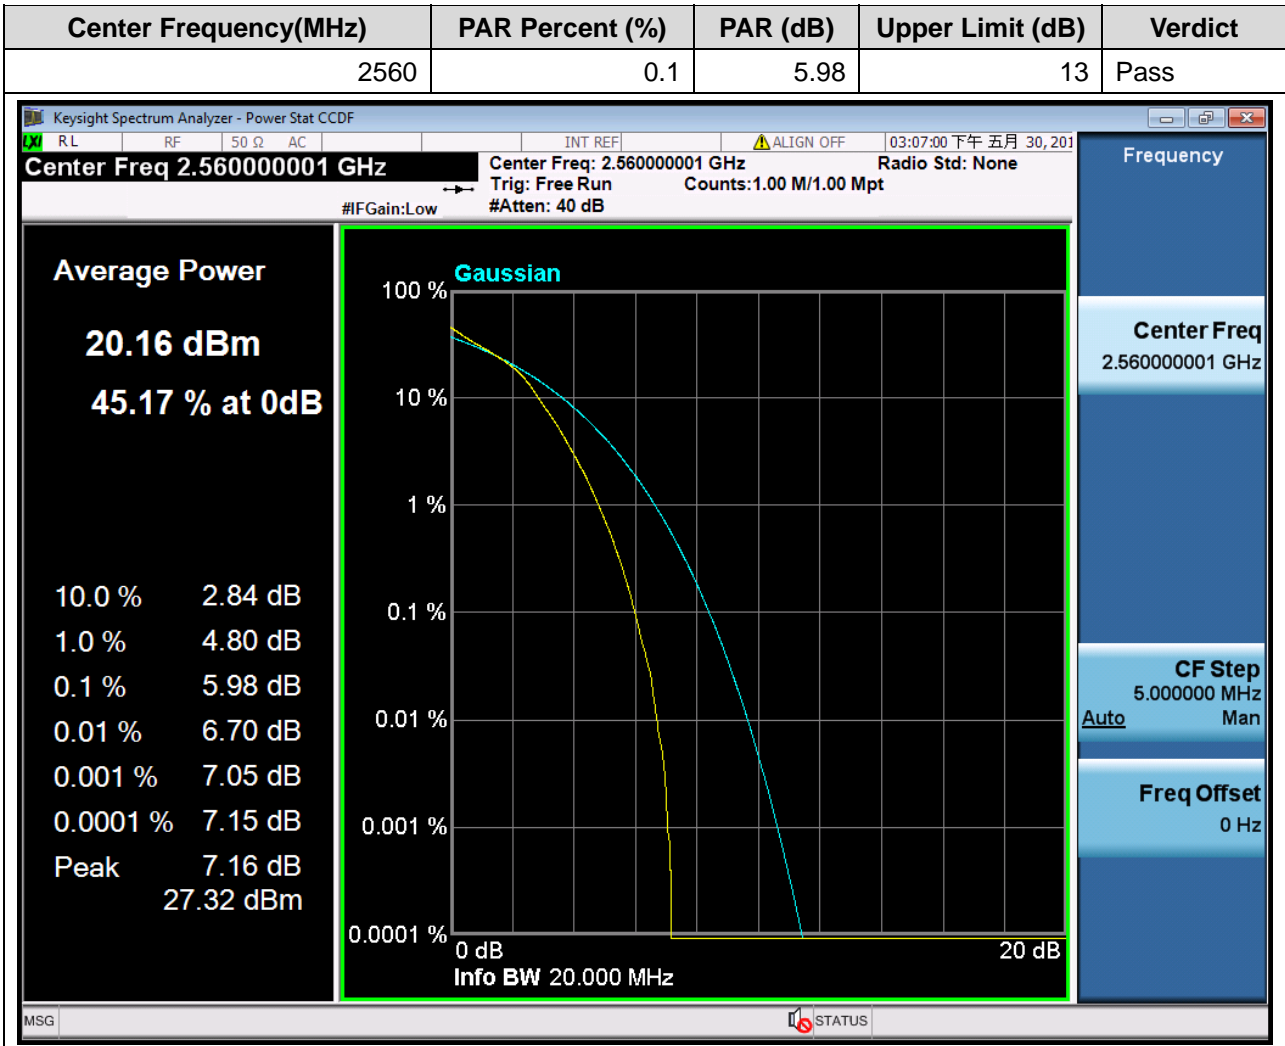

1.157. LTE Peak to Average Ratio(NTNV)(Subtest:157, Channel:21350, Bandwidth:20, Modulation:QPSK, RB Number: 50, RB Position:MID)

1.158. LTE Peak to Average Ratio(NTNV)(Subtest:158, Channel:21350, Bandwidth:20, Modulation:QPSK, RB Number: 50, RB Position:HIGH)

1.159. LTE Peak to Average Ratio(NTNV)(Subtest:159, Channel:21350, Bandwidth:20, Modulation:QPSK, RB Number: 1, RB Position:LOW)

1.160. LTE Peak to Average Ratio(NTNV)(Subtest:160, Channel:21350, Bandwidth:20, Modulation:QPSK, RB Number: 1, RB Position:MID)

1.161. LTE Peak to Average Ratio(NTNV)(Subtest:161, Channel:21350, Bandwidth:20, Modulation:QPSK, RB Number: 1, RB Position:HIGH)

1.162. LTE Peak to Average Ratio(NTNV)(Subtest:162, Channel:21350, Bandwidth:20, Modulation:Q16, RB Number: 100, RB Position:LOW)

1.163. LTE Peak to Average Ratio(NTNV)(Subtest:163, Channel:21350, Bandwidth:20, Modulation:Q16, RB Number: 50, RB Position:LOW)

1.164. LTE Peak to Average Ratio(NTNV)(Subtest:164, Channel:21350, Bandwidth:20, Modulation:Q16, RB Number: 50, RB Position:MID)