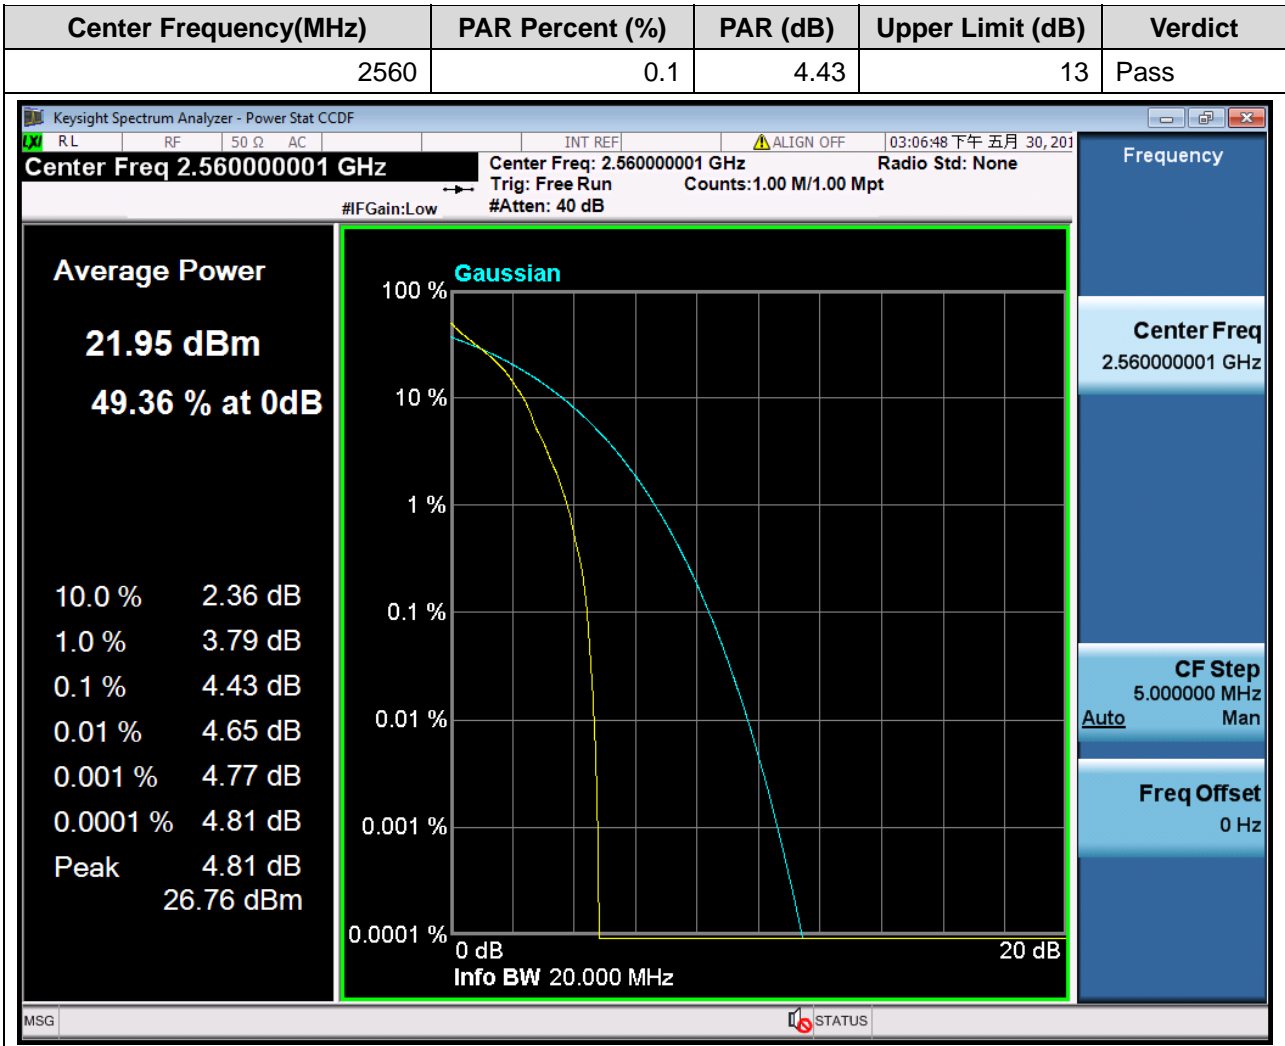

1.155. LTE Peak to Average Ratio(NTNV)(Subtest:155, Channel:21350, Bandwidth:20, Modulation:QPSK, RB Number: 100, RB Position:LOW)

1.156. LTE Peak to Average Ratio(NTNV)(Subtest:156, Channel:21350, Bandwidth:20, Modulation:QPSK, RB Number: 50, RB Position:LOW)

1.157. LTE Peak to Average Ratio(NTNV)(Subtest:157, Channel:21350, Bandwidth:20, Modulation:QPSK, RB Number: 50, RB Position:MID)

1.158. LTE Peak to Average Ratio(NTNV)(Subtest:158, Channel:21350, Bandwidth:20, Modulation:QPSK, RB Number: 50, RB Position:HIGH)

1.159. LTE Peak to Average Ratio(NTNV)(Subtest:159, Channel:21350, Bandwidth:20, Modulation:QPSK, RB Number: 1, RB Position:LOW)

1.160. LTE Peak to Average Ratio(NTNV)(Subtest:160, Channel:21350, Bandwidth:20, Modulation:QPSK, RB Number: 1, RB Position:MID)

1.161. LTE Peak to Average Ratio(NTNV)(Subtest:161, Channel:21350, Bandwidth:20, Modulation:QPSK, RB Number: 1, RB Position:HIGH)

1.162. LTE Peak to Average Ratio(NTNV)(Subtest:162, Channel:21350, Bandwidth:20, Modulation:Q16, RB Number: 100, RB Position:LOW)