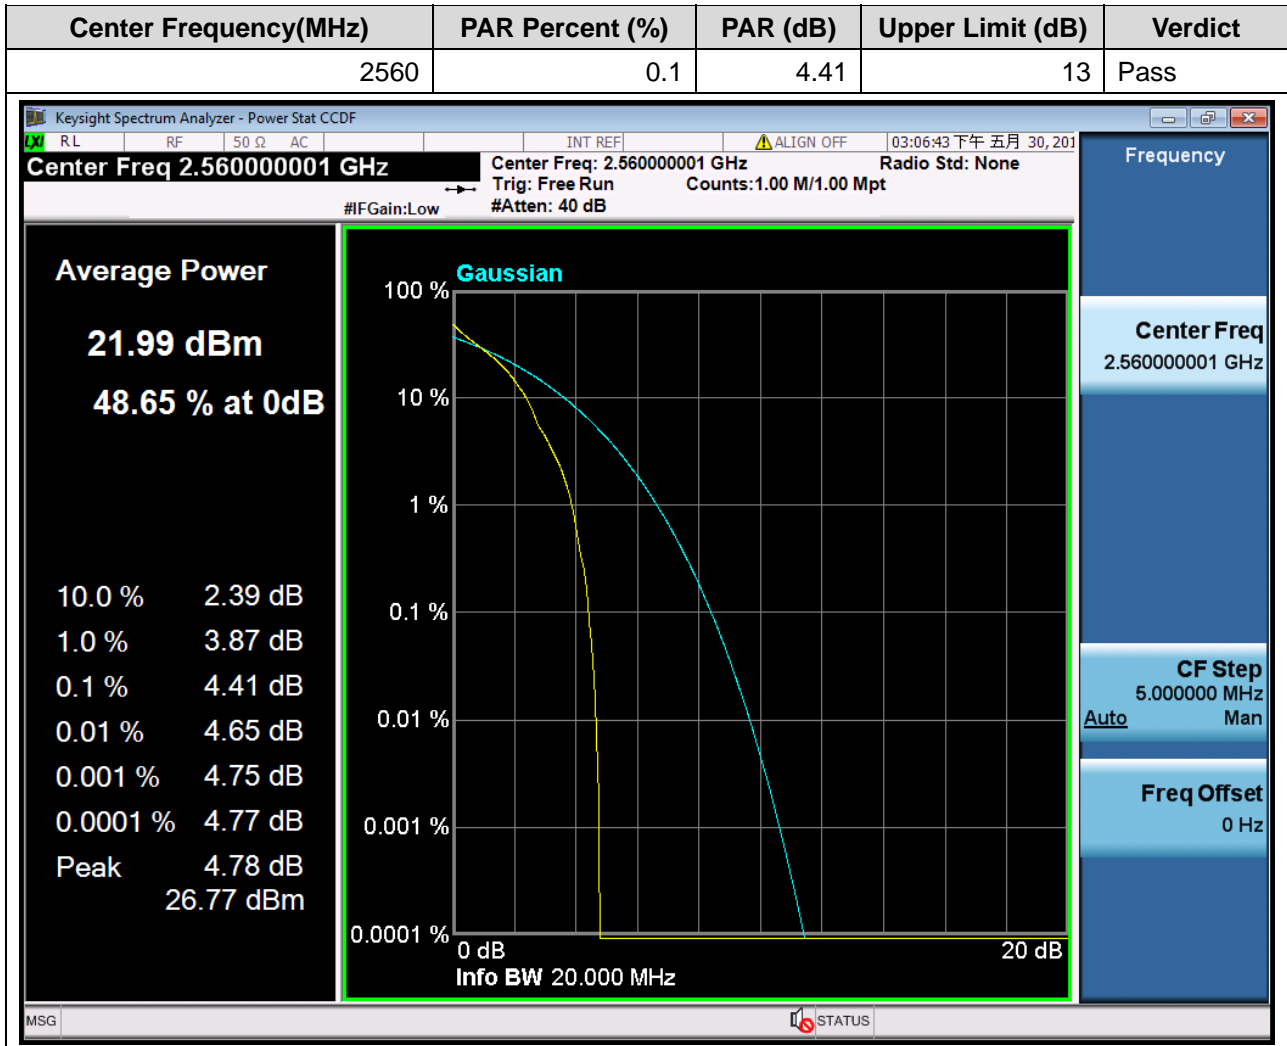

1.153. LTE Peak to Average Ratio(NTNV)(Subtest:153, Channel:21100, Bandwidth:20, Modulation:Q16, RB Number: 1, RB Position:MID)

1.154. LTE Peak to Average Ratio(NTNV)(Subtest:154, Channel:21100, Bandwidth:20, Modulation:Q16, RB Number: 1, RB Position:HIGH)

1.155. LTE Peak to Average Ratio(NTNV)(Subtest:155, Channel:21350, Bandwidth:20, Modulation:QPSK, RB Number: 100, RB Position:LOW)

1.156. LTE Peak to Average Ratio(NTNV)(Subtest:156, Channel:21350, Bandwidth:20, Modulation:QPSK, RB Number: 50, RB Position:LOW)

1.157. LTE Peak to Average Ratio(NTNV)(Subtest:157, Channel:21350, Bandwidth:20, Modulation:QPSK, RB Number: 50, RB Position:MID)

1.158. LTE Peak to Average Ratio(NTNV)(Subtest:158, Channel:21350, Bandwidth:20, Modulation:QPSK, RB Number: 50, RB Position:HIGH)

1.159. LTE Peak to Average Ratio(NTNV)(Subtest:159, Channel:21350, Bandwidth:20, Modulation:QPSK, RB Number: 1, RB Position:LOW)

1.160. LTE Peak to Average Ratio(NTNV)(Subtest:160, Channel:21350, Bandwidth:20, Modulation:QPSK, RB Number: 1, RB Position:MID)