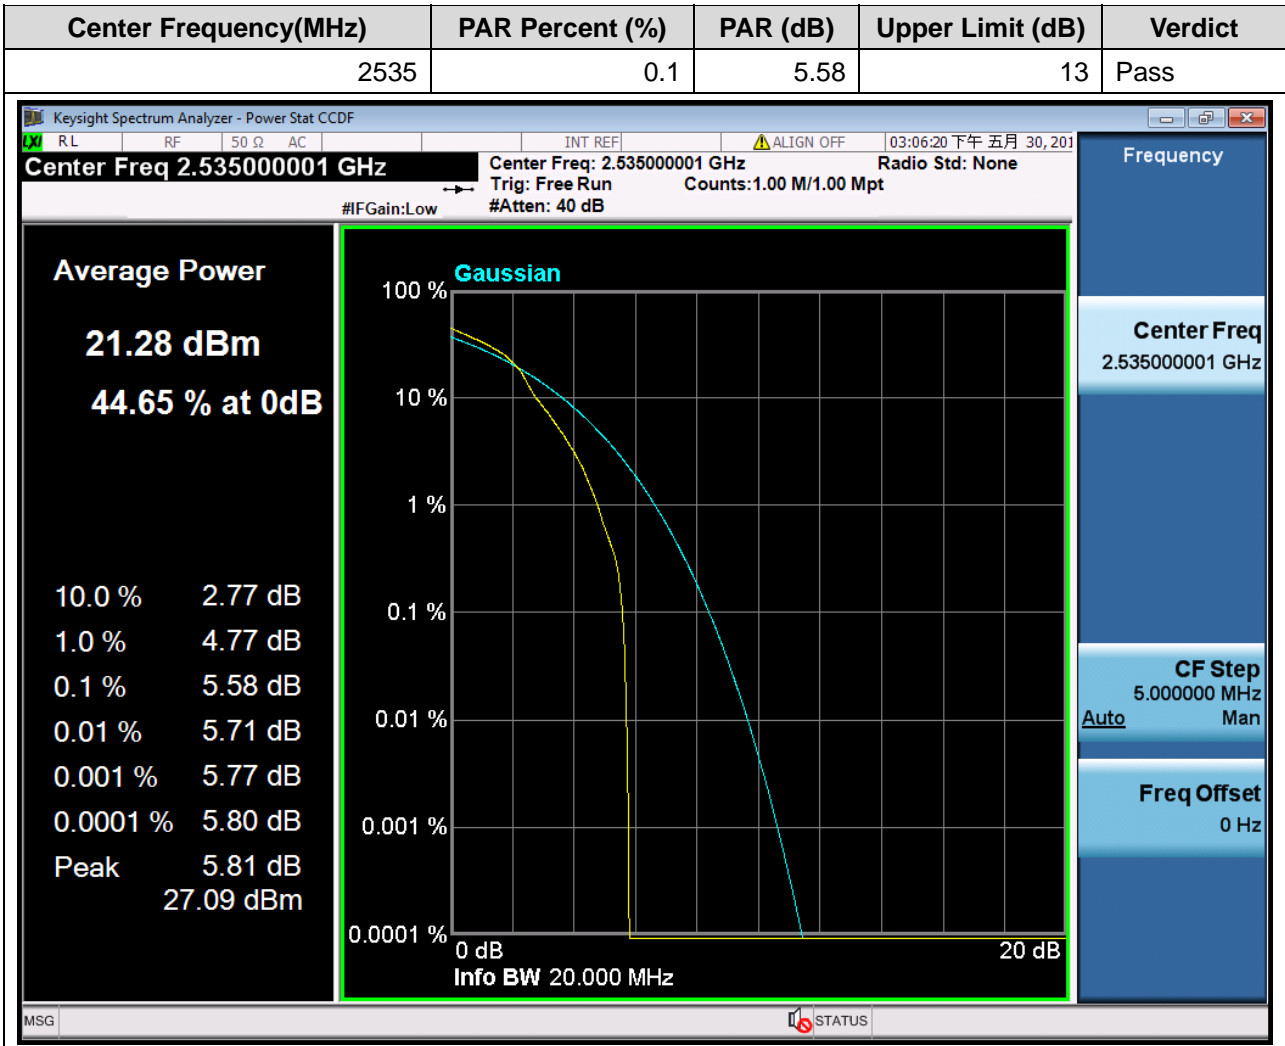

1.151. LTE Peak to Average Ratio(NTNV)(Subtest:151, Channel:21100, Bandwidth:20, Modulation:Q16, RB Number: 50, RB Position:HIGH)

1.152. LTE Peak to Average Ratio(NTNV)(Subtest:152, Channel:21100, Bandwidth:20, Modulation:Q16, RB Number: 1, RB Position:LOW)

1.153. LTE Peak to Average Ratio(NTNV)(Subtest:153, Channel:21100, Bandwidth:20, Modulation:Q16, RB Number: 1, RB Position:MID)

1.154. LTE Peak to Average Ratio(NTNV)(Subtest:154, Channel:21100, Bandwidth:20, Modulation:Q16, RB Number: 1, RB Position:HIGH)

1.155. LTE Peak to Average Ratio(NTNV)(Subtest:155, Channel:21350, Bandwidth:20, Modulation:QPSK, RB Number: 100, RB Position:LOW)

1.156. LTE Peak to Average Ratio(NTNV)(Subtest:156, Channel:21350, Bandwidth:20, Modulation:QPSK, RB Number: 50, RB Position:LOW)

1.157. LTE Peak to Average Ratio(NTNV)(Subtest:157, Channel:21350, Bandwidth:20, Modulation:QPSK, RB Number: 50, RB Position:MID)

1.158. LTE Peak to Average Ratio(NTNV)(Subtest:158, Channel:21350, Bandwidth:20, Modulation:QPSK, RB Number: 50, RB Position:HIGH)