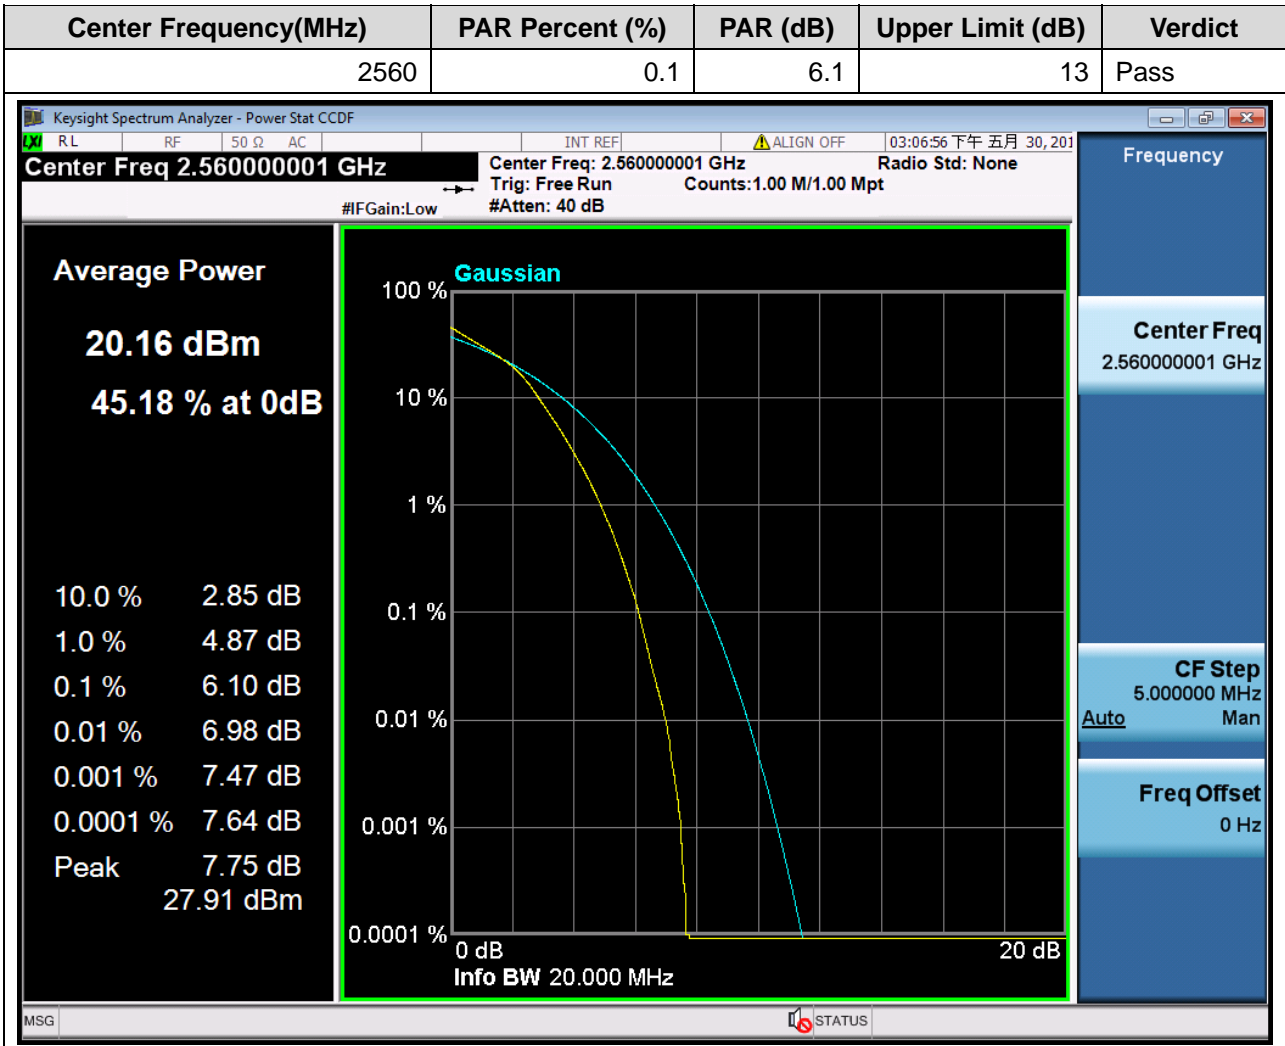

1.157. LTE Peak to Average Ratio(NTNV)(Subtest:157, Channel:21350, Bandwidth:20, Modulation:QPSK, RB Number: 50, RB Position:MID)

1.158. LTE Peak to Average Ratio(NTNV)(Subtest:158, Channel:21350, Bandwidth:20, Modulation:QPSK, RB Number: 50, RB Position:HIGH)

1.159. LTE Peak to Average Ratio(NTNV)(Subtest:159, Channel:21350, Bandwidth:20, Modulation:QPSK, RB Number: 1, RB Position:LOW)

1.160. LTE Peak to Average Ratio(NTNV)(Subtest:160, Channel:21350, Bandwidth:20, Modulation:QPSK, RB Number: 1, RB Position:MID)

1.161. LTE Peak to Average Ratio(NTNV)(Subtest:161, Channel:21350, Bandwidth:20, Modulation:QPSK, RB Number: 1, RB Position:HIGH)

1.162. LTE Peak to Average Ratio(NTNV)(Subtest:162, Channel:21350, Bandwidth:20, Modulation:Q16, RB Number: 100, RB Position:LOW)

1.163. LTE Peak to Average Ratio(NTNV)(Subtest:163, Channel:21350, Bandwidth:20, Modulation:Q16, RB Number: 50, RB Position:LOW)

1.164. LTE Peak to Average Ratio(NTNV)(Subtest:164, Channel:21350, Bandwidth:20, Modulation:Q16, RB Number: 50, RB Position:MID)