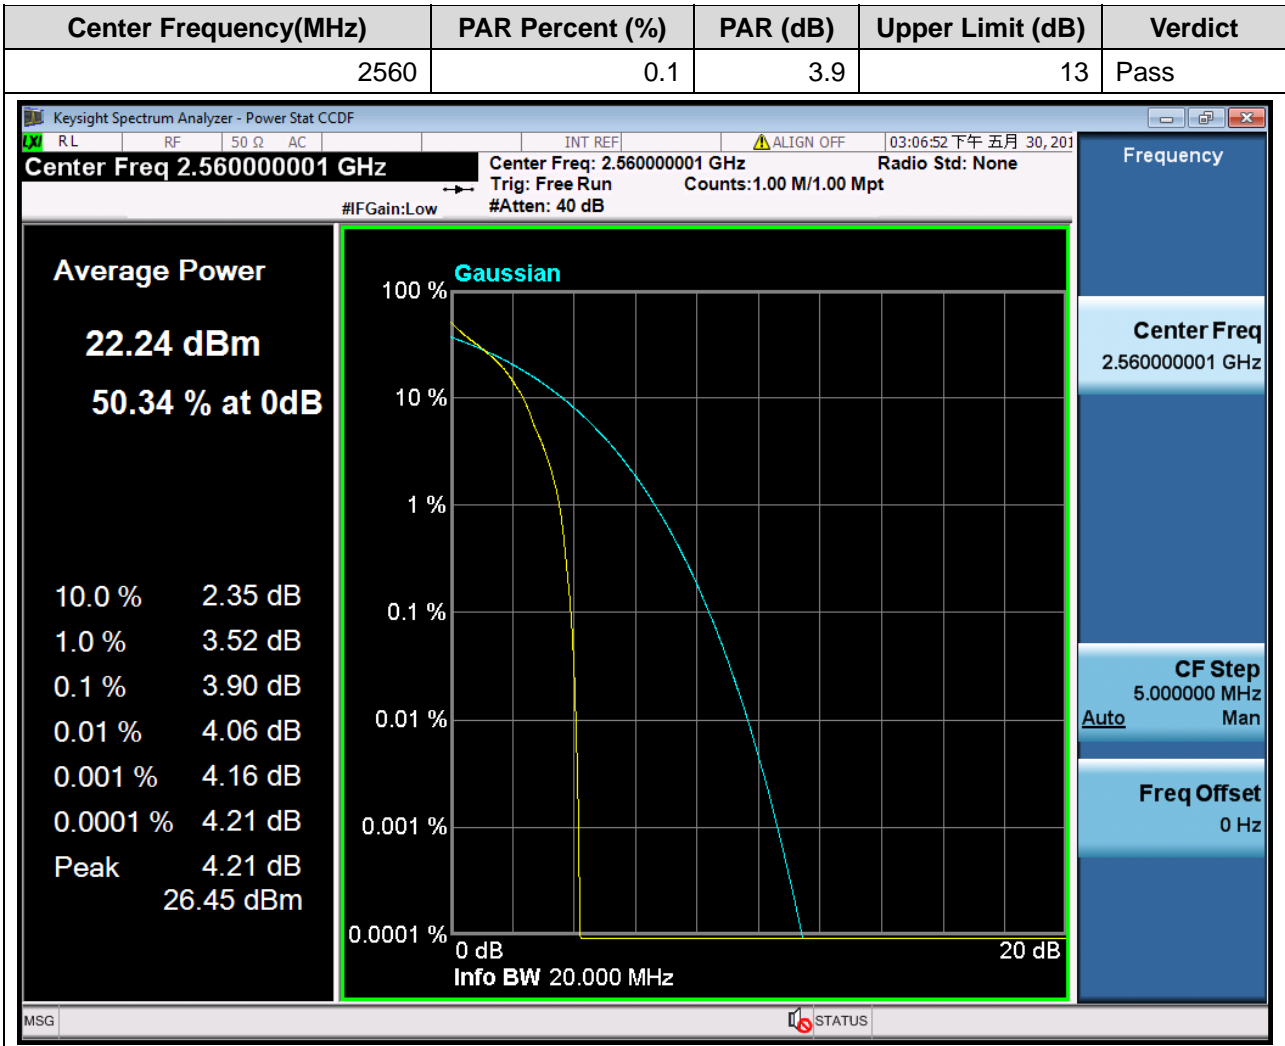

1.155. LTE Peak to Average Ratio(NTNV)(Subtest:155, Channel:21350, Bandwidth:20, Modulation:QPSK, RB Number: 100, RB Position:LOW)

1.156. LTE Peak to Average Ratio(NTNV)(Subtest:156, Channel:21350, Bandwidth:20, Modulation:QPSK, RB Number: 50, RB Position:LOW)

1.157. LTE Peak to Average Ratio(NTNV)(Subtest:157, Channel:21350, Bandwidth:20, Modulation:QPSK, RB Number: 50, RB Position:MID)

1.158. LTE Peak to Average Ratio(NTNV)(Subtest:158, Channel:21350, Bandwidth:20, Modulation:QPSK, RB Number: 50, RB Position:HIGH)

1.159. LTE Peak to Average Ratio(NTNV)(Subtest:159, Channel:21350, Bandwidth:20, Modulation:QPSK, RB Number: 1, RB Position:LOW)

1.160. LTE Peak to Average Ratio(NTNV)(Subtest:160, Channel:21350, Bandwidth:20, Modulation:QPSK, RB Number: 1, RB Position:MID)

1.161. LTE Peak to Average Ratio(NTNV)(Subtest:161, Channel:21350, Bandwidth:20, Modulation:QPSK, RB Number: 1, RB Position:HIGH)

1.162. LTE Peak to Average Ratio(NTNV)(Subtest:162, Channel:21350, Bandwidth:20, Modulation:Q16, RB Number: 100, RB Position:LOW)