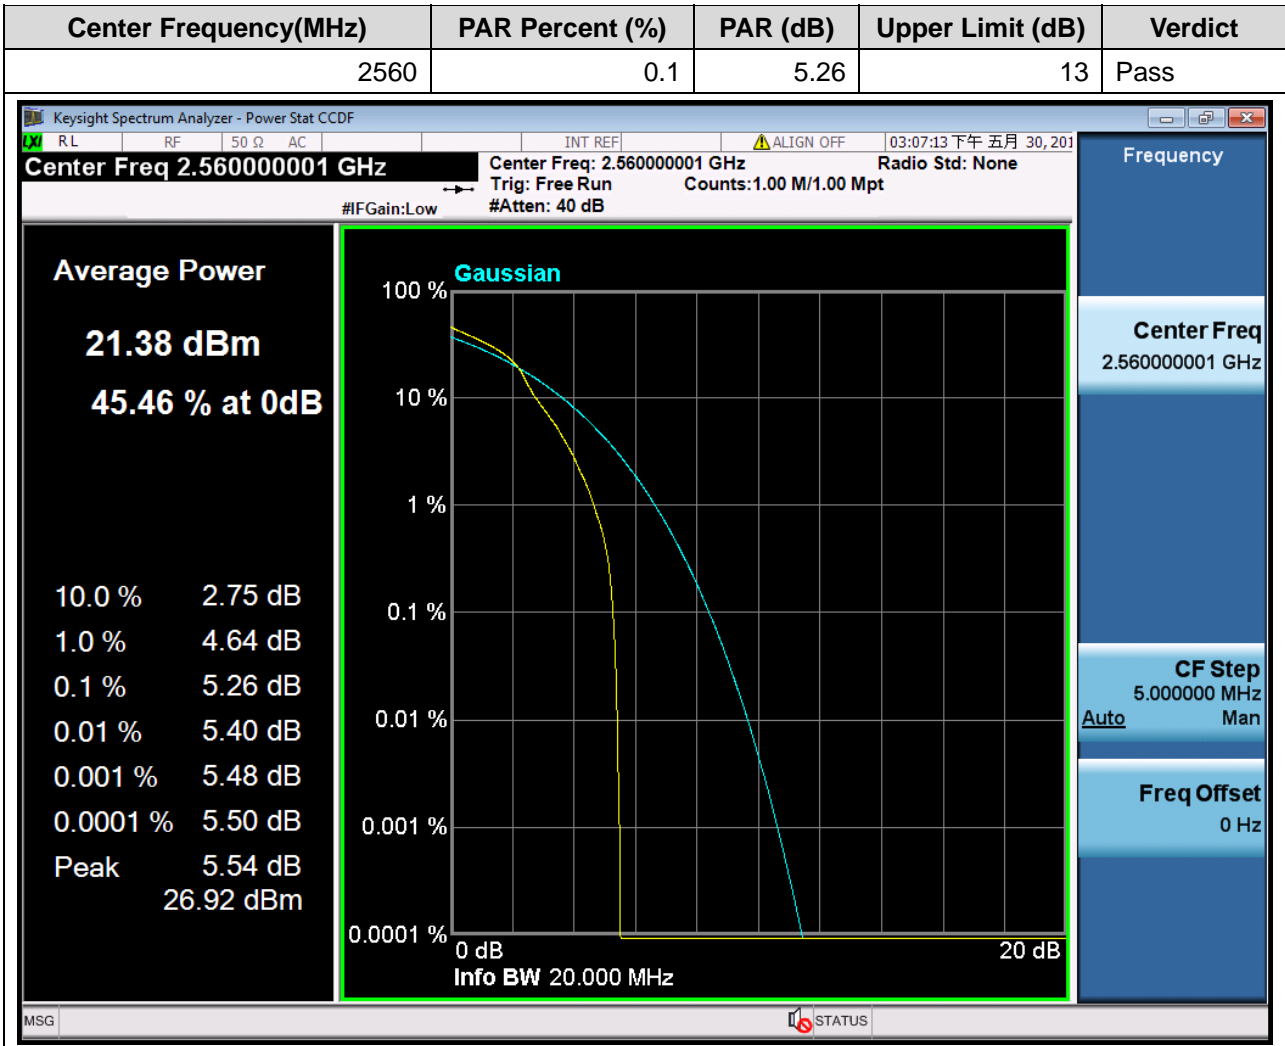

1.161. LTE Peak to Average Ratio(NTNV)(Subtest:161, Channel:21350, Bandwidth:20, Modulation:QPSK, RB Number: 1, RB Position:HIGH)

1.162. LTE Peak to Average Ratio(NTNV)(Subtest:162, Channel:21350, Bandwidth:20, Modulation:Q16, RB Number: 100, RB Position:LOW)

1.163. LTE Peak to Average Ratio(NTNV)(Subtest:163, Channel:21350, Bandwidth:20, Modulation:Q16, RB Number: 50, RB Position:LOW)

1.164. LTE Peak to Average Ratio(NTNV)(Subtest:164, Channel:21350, Bandwidth:20, Modulation:Q16, RB Number: 50, RB Position:MID)

1.165. LTE Peak to Average Ratio(NTNV)(Subtest:165, Channel:21350, Bandwidth:20, Modulation:Q16, RB Number: 50, RB Position:HIGH)

1.166. LTE Peak to Average Ratio(NTNV)(Subtest:166, Channel:21350, Bandwidth:20, Modulation:Q16, RB Number: 1, RB Position:LOW)

1.167. LTE Peak to Average Ratio(NTNV)(Subtest:167, Channel:21350, Bandwidth:20, Modulation:Q16, RB Number: 1, RB Position:MID)

1.168. LTE Peak to Average Ratio(NTNV)(Subtest:168, Channel:21350, Bandwidth:20, Modulation:Q16, RB Number: 1, RB Position:HIGH)