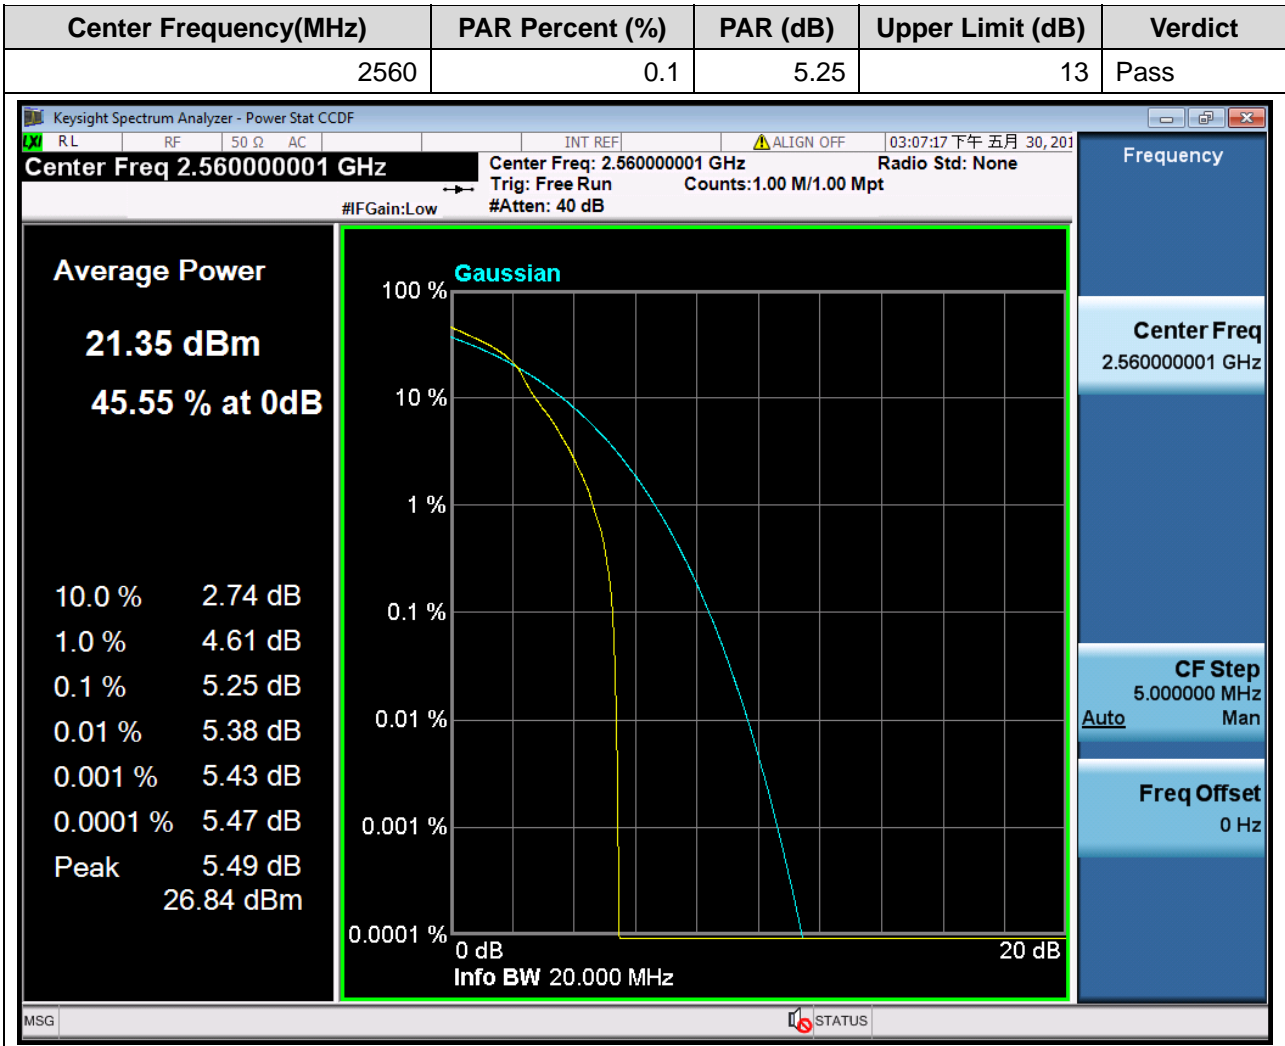

1.161. LTE Peak to Average Ratio(NTNV)(Subtest:161, Channel:21350, Bandwidth:20, Modulation:QPSK, RB Number: 1, RB Position:HIGH)

1.162. LTE Peak to Average Ratio(NTNV)(Subtest:162, Channel:21350, Bandwidth:20, Modulation:Q16, RB Number: 100, RB Position:LOW)

1.163. LTE Peak to Average Ratio(NTNV)(Subtest:163, Channel:21350, Bandwidth:20, Modulation:Q16, RB Number: 50, RB Position:LOW)

1.164. LTE Peak to Average Ratio(NTNV)(Subtest:164, Channel:21350, Bandwidth:20, Modulation:Q16, RB Number: 50, RB Position:MID)

1.165. LTE Peak to Average Ratio(NTNV)(Subtest:165, Channel:21350, Bandwidth:20, Modulation:Q16, RB Number: 50, RB Position:HIGH)

1.166. LTE Peak to Average Ratio(NTNV)(Subtest:166, Channel:21350, Bandwidth:20, Modulation:Q16, RB Number: 1, RB Position:LOW)

1.167. LTE Peak to Average Ratio(NTNV)(Subtest:167, Channel:21350, Bandwidth:20, Modulation:Q16, RB Number: 1, RB Position:MID)

1.168. LTE Peak to Average Ratio(NTNV)(Subtest:168, Channel:21350, Bandwidth:20, Modulation:Q16, RB Number: 1, RB Position:HIGH)