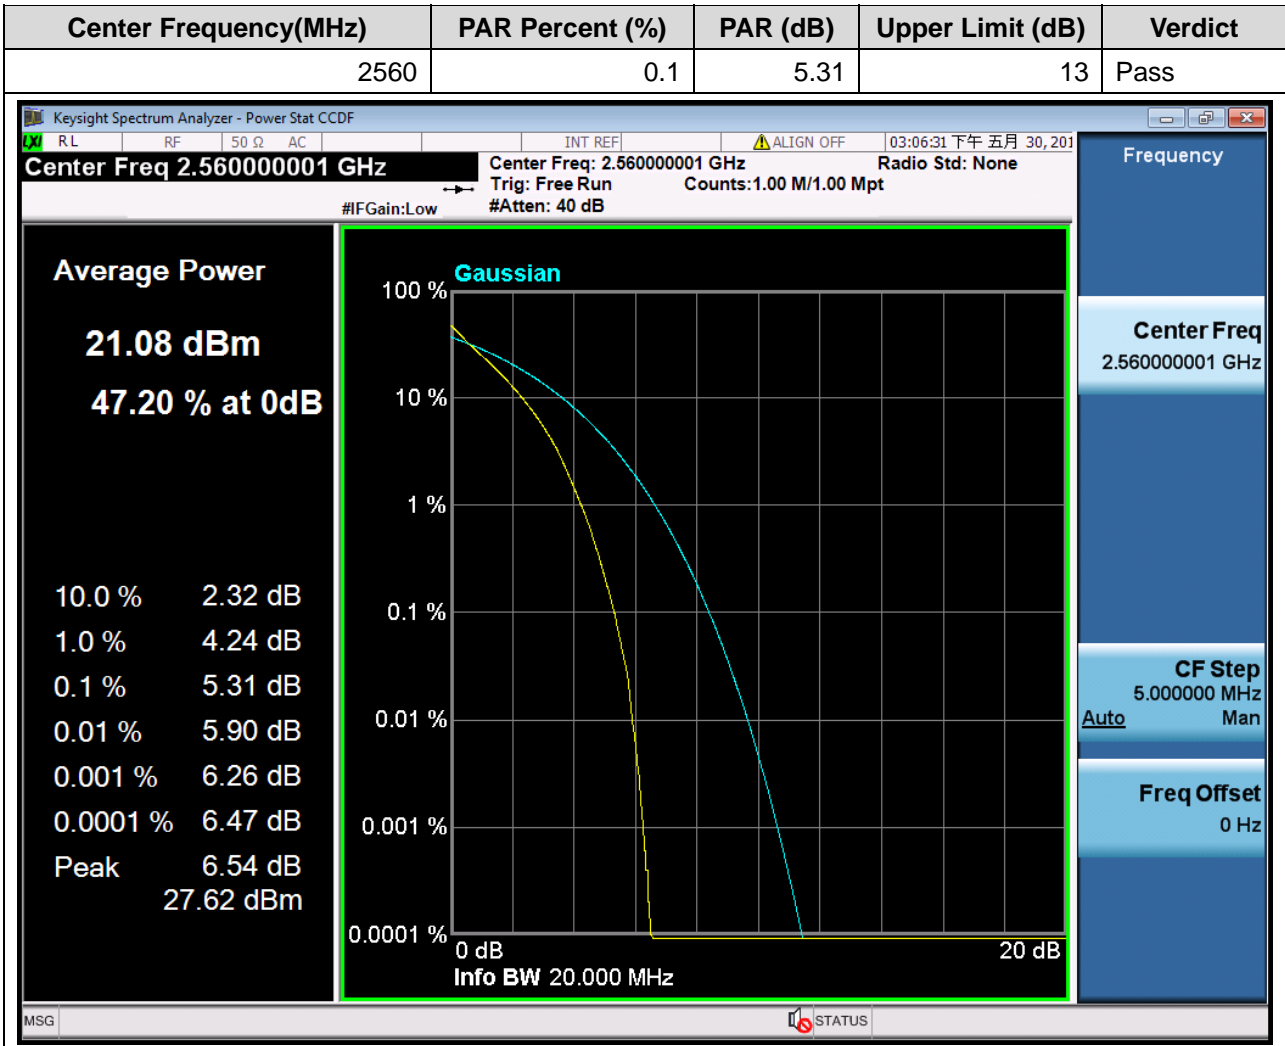

1.151. LTE Peak to Average Ratio(NTNV)(Subtest:151, Channel:21100, Bandwidth:20, Modulation:Q16, RB Number: 50, RB Position:HIGH)

1.152. LTE Peak to Average Ratio(NTNV)(Subtest:152, Channel:21100, Bandwidth:20, Modulation:Q16, RB Number: 1, RB Position:LOW)

1.153. LTE Peak to Average Ratio(NTNV)(Subtest:153, Channel:21100, Bandwidth:20, Modulation:Q16, RB Number: 1, RB Position:MID)

1.154. LTE Peak to Average Ratio(NTNV)(Subtest:154, Channel:21100, Bandwidth:20, Modulation:Q16, RB Number: 1, RB Position:HIGH)

1.155. LTE Peak to Average Ratio(NTNV)(Subtest:155, Channel:21350, Bandwidth:20, Modulation:QPSK, RB Number: 100, RB Position:LOW)

1.156. LTE Peak to Average Ratio(NTNV)(Subtest:156, Channel:21350, Bandwidth:20, Modulation:QPSK, RB Number: 50, RB Position:LOW)

1.157. LTE Peak to Average Ratio(NTNV)(Subtest:157, Channel:21350, Bandwidth:20, Modulation:QPSK, RB Number: 50, RB Position:MID)

1.158. LTE Peak to Average Ratio(NTNV)(Subtest:158, Channel:21350, Bandwidth:20, Modulation:QPSK, RB Number: 50, RB Position:HIGH)