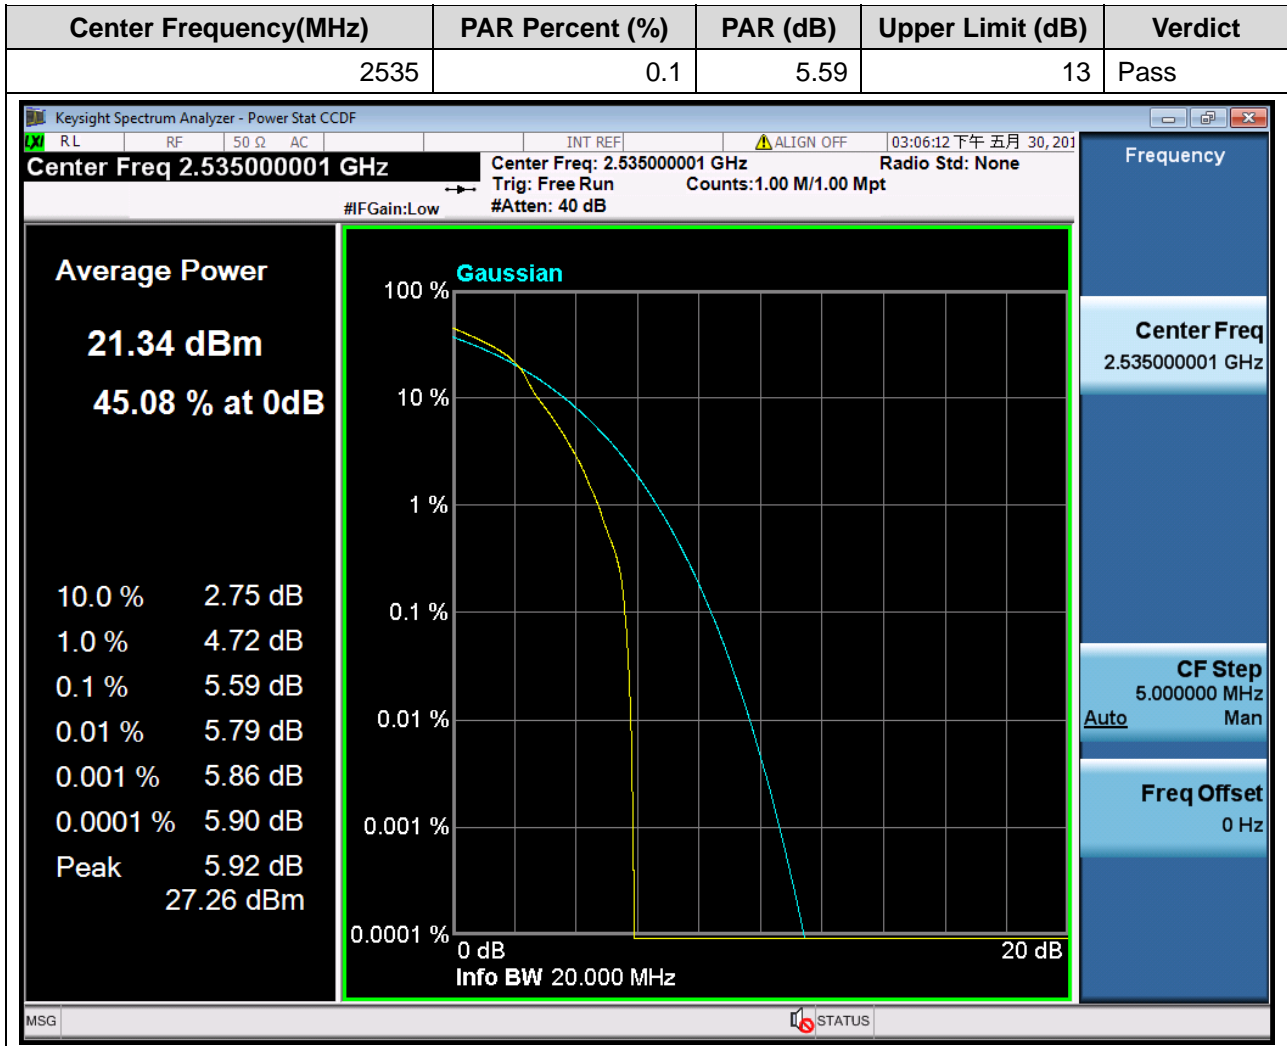

1.151. LTE Peak to Average Ratio(NTNV)(Subtest:151, Channel:21100, Bandwidth:20, Modulation:Q16, RB Number: 50, RB Position:HIGH)

1.152. LTE Peak to Average Ratio(NTNV)(Subtest:152, Channel:21100, Bandwidth:20, Modulation:Q16, RB Number: 1, RB Position:LOW)

1.153. LTE Peak to Average Ratio(NTNV)(Subtest:153, Channel:21100, Bandwidth:20, Modulation:Q16, RB Number: 1, RB Position:MID)

1.154. LTE Peak to Average Ratio(NTNV)(Subtest:154, Channel:21100, Bandwidth:20, Modulation:Q16, RB Number: 1, RB Position:HIGH)

1.155. LTE Peak to Average Ratio(NTNV)(Subtest:155, Channel:21350, Bandwidth:20, Modulation:QPSK, RB Number: 100, RB Position:LOW)

1.156. LTE Peak to Average Ratio(NTNV)(Subtest:156, Channel:21350, Bandwidth:20, Modulation:QPSK, RB Number: 50, RB Position:LOW)

1.157. LTE Peak to Average Ratio(NTNV)(Subtest:157, Channel:21350, Bandwidth:20, Modulation:QPSK, RB Number: 50, RB Position:MID)

1.158. LTE Peak to Average Ratio(NTNV)(Subtest:158, Channel:21350, Bandwidth:20, Modulation:QPSK, RB Number: 50, RB Position:HIGH)