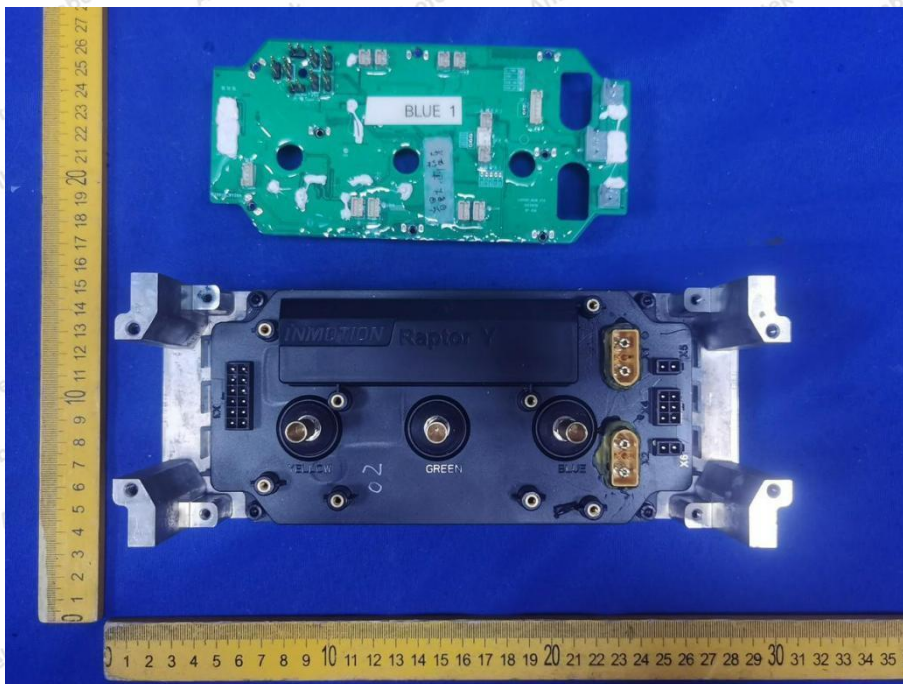

Shenzhen Anbotek Compliance Laboratory Limited

Address: 1/F., Building D, Sogood Science and Technology Park, Sanwei Community, Hangcheng Street, Bao'an District, Shenzhen, Guangdong, China.
Tel: (86) 0755-26066440 Fax: (86) 0755-26014772 Email: service@anbotek.com

Hotline
400-003-0500
www.anbotek.com.cn