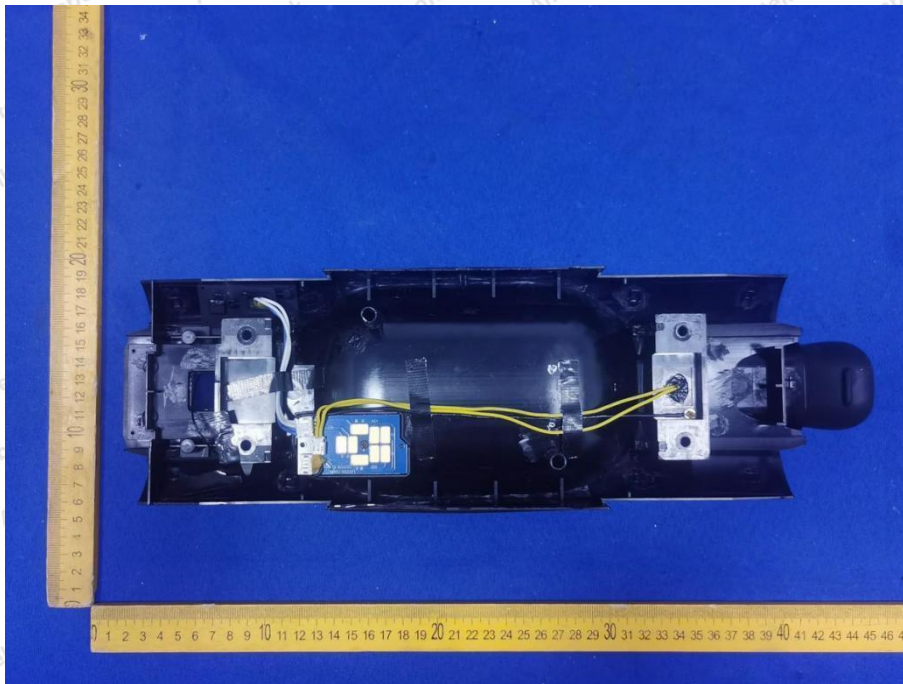

Shenzhen Anbotek Compliance Laboratory Limited

Address: 1/F., Building D, Sogood Science and Technology Park, Sanwei Community, Hangcheng Street, Bao'an District, Shenzhen, Guangdong, China.
Tel: (86) 0755-26066440 Fax: (86) 0755-26014772 Email: service@anbotek.com

Hotline
400-003-0500
www.anbotek.com.cn