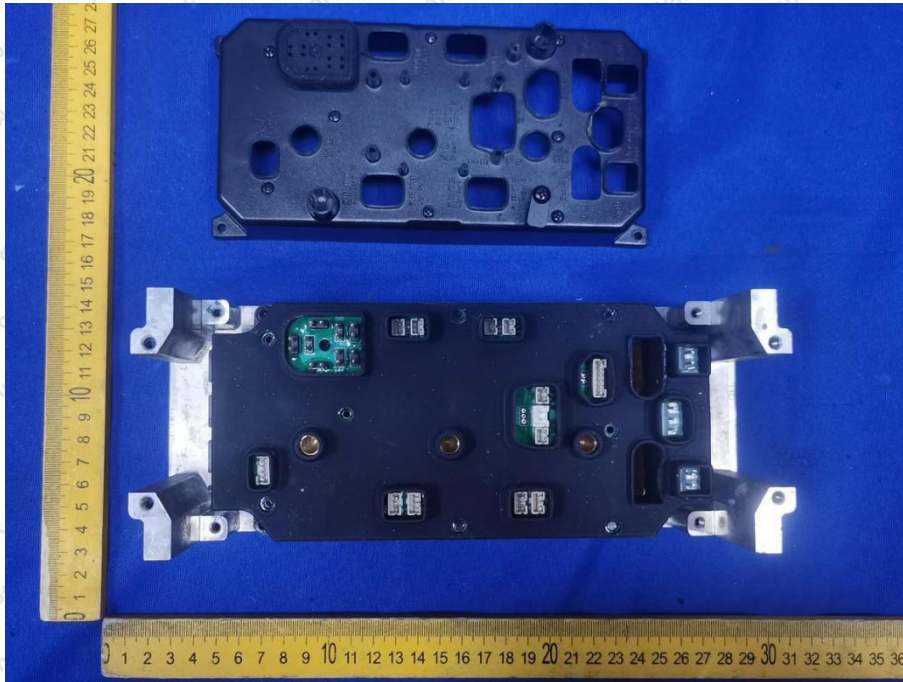

Shenzhen Anbotek Compliance Laboratory Limited

Address: 1/F., Building D, Sogood Science and Technology Park, Sanwei Community, Hangcheng Street, Bao'an District, Shenzhen, Guangdong, China.
Tel: (86) 0755-26066440 Fax: (86) 0755-26014772 Email: service@anbotek.com

Hotline
400-003-0500
www.anbotek.com.cn