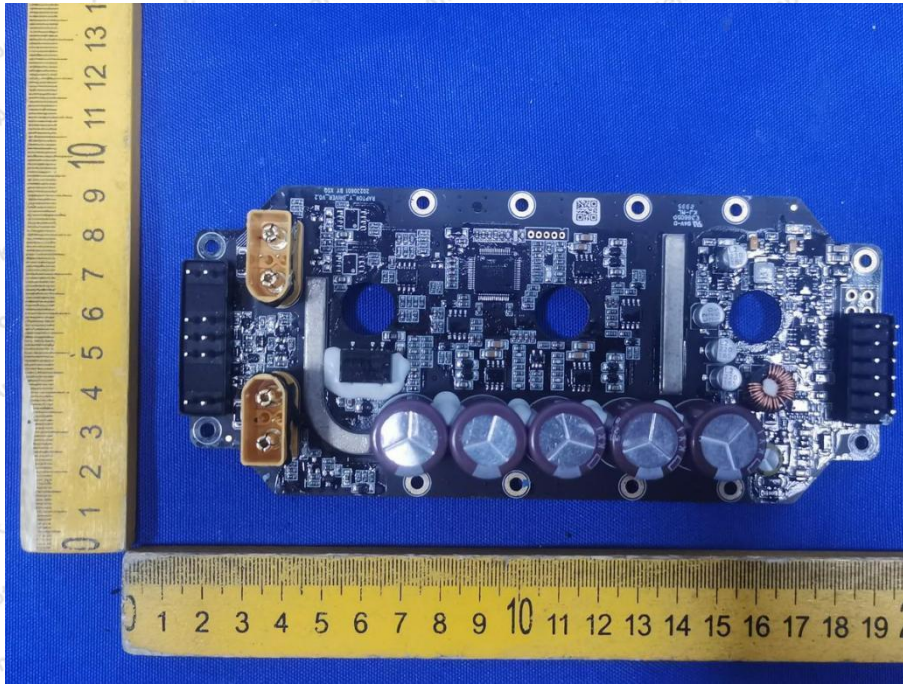

Shenzhen Anbotek Compliance Laboratory Limited

Address: 1/F., Building D, Sogood Science and Technology Park, Sanwei Community, Hangcheng Street, Bao'an District, Shenzhen, Guangdong, China.
Tel: (86) 0755-26066440 Fax: (86) 0755-26014772 Email: service@anbotek.com

Hotline
400-003-0500
www.anbotek.com.cn