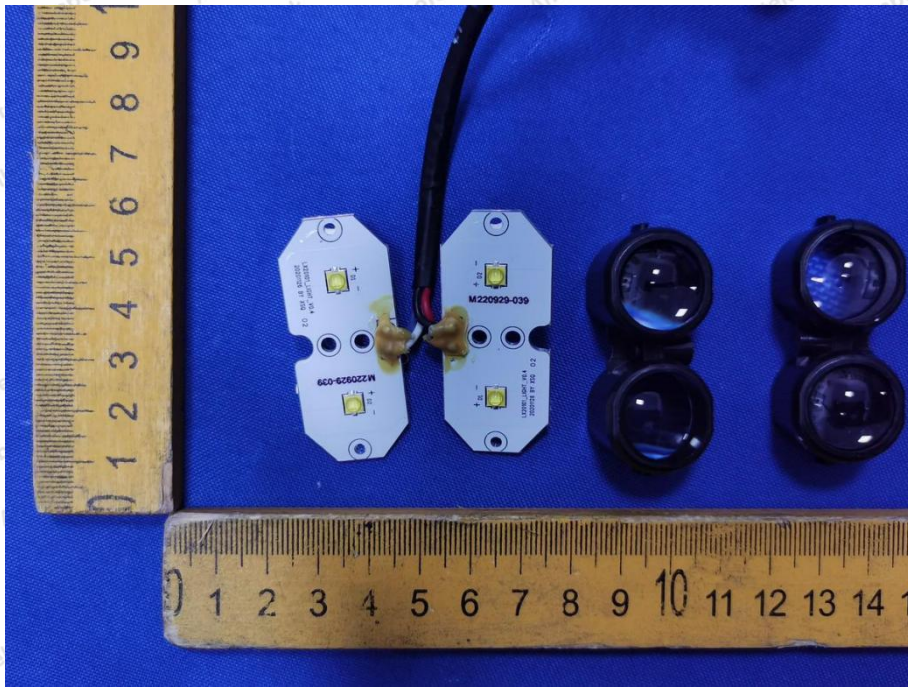

Hotline

400-003-0500

www.anbotek.com.cn

Shenzhen Anbotek Compliance Laboratory Limited

Address: 1/F., Building D, Sogood Science and Technology Park, Sanwei Community, Hangcheng Street, Bao'an District, Shenzhen, Guangdong, China.
Tel: (86) 0755-26066440 Fax: (86) 0755-26014772 Email: service@anbotek.com