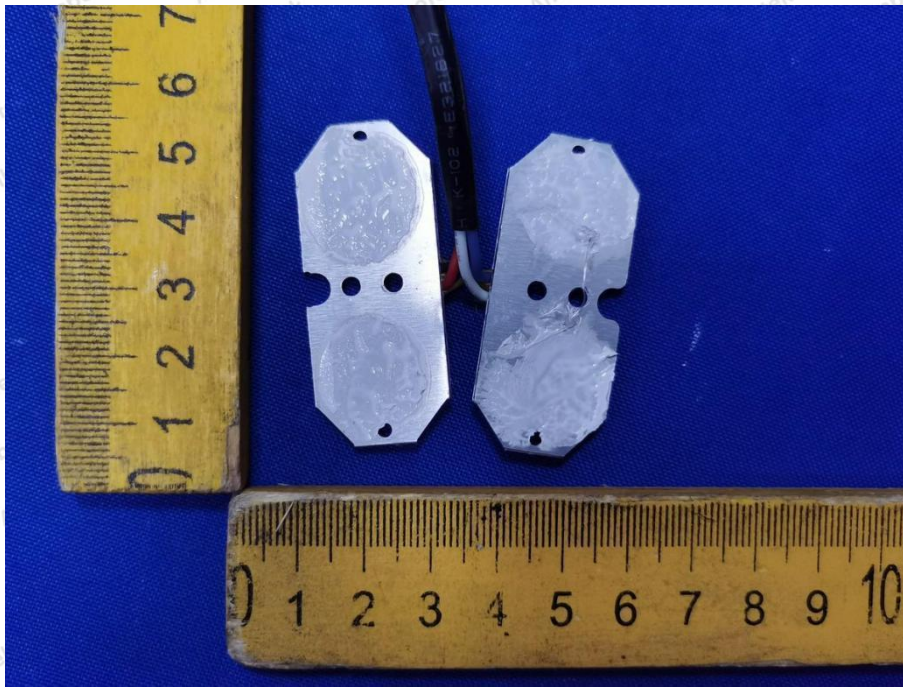

Shenzhen Anbotek Compliance Laboratory Limited

Address: 1/F., Building D, Sogood Science and Technology Park, Sanwei Community, Hangcheng Street, Bao'an District, Shenzhen, Guangdong, China.
Tel: (86) 0755-26066440 Fax: (86) 0755-26014772 Email: service@anbotek.com

Hotline
400-003-0500
www.anbotek.com.cn