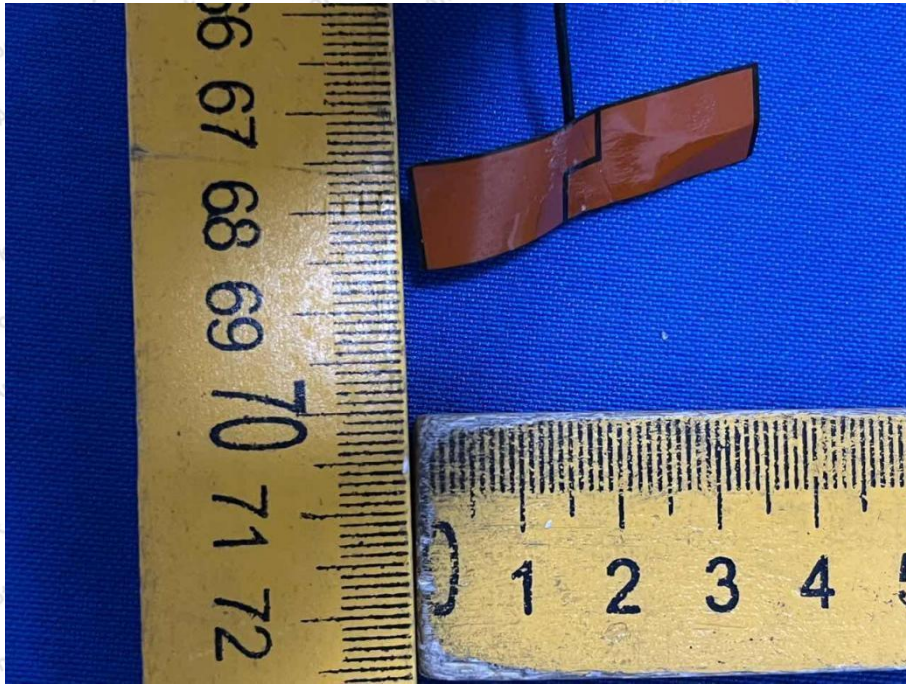

Hotline
400-003-0500
www.anbotek.com.cn

ANT

No use, Bluetooth audio has been blocked by software.