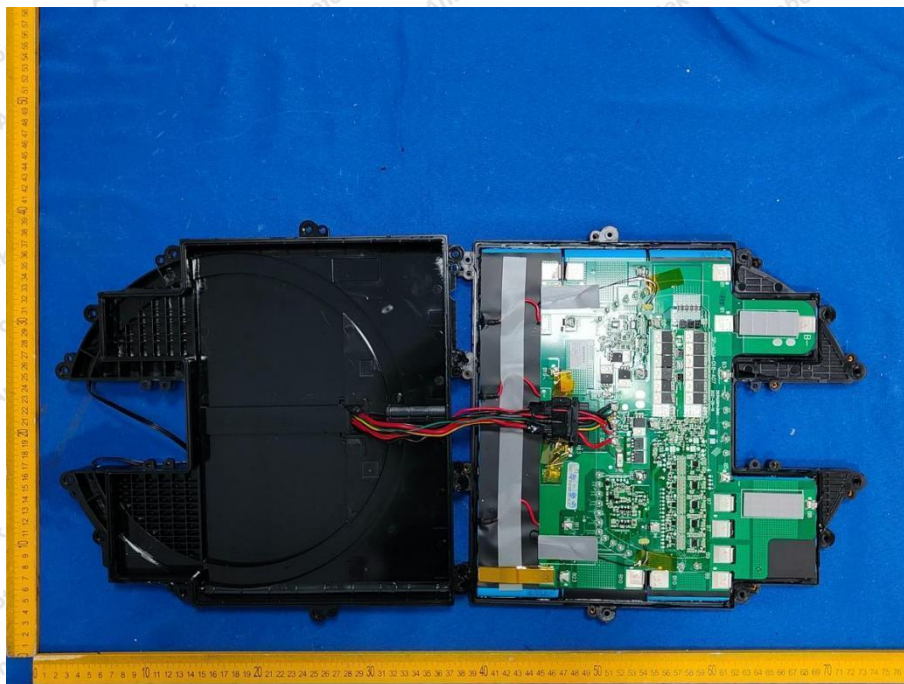

Appendix III -- Internal Photograph

Shenzhen Anbotek Compliance Laboratory Limited

Address: 1/F., Building D, Sogood Science and Technology Park, Sanwei Community, Hangcheng Street, Bao'an District, Shenzhen, Guangdong, China.
Tel: (86) 0755-26066440 Fax: (86) 0755-26014772 Email: service@anbotek.com