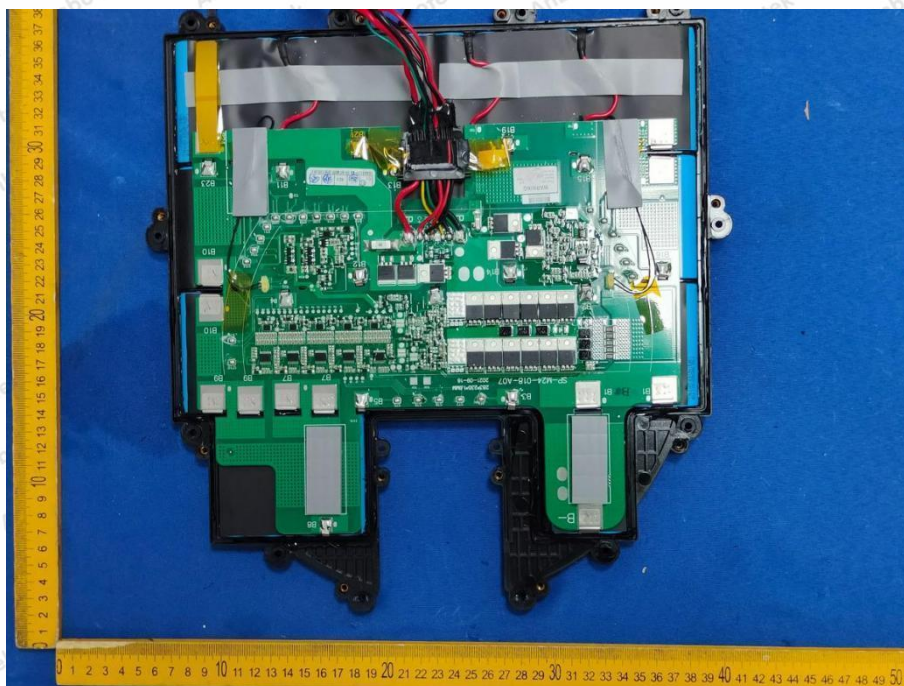

Appendix III -- Internal Photograph

Shenzhen Anbotek Compliance Laboratory Limited

Address: 1/F., Building D, Sogood Science and Technology Park, Sanwei Community, Hangcheng Street, Bao'an District, Shenzhen, Guangdong, China.
Tel: (86) 0755-26066440 Fax: (86) 0755-26014772 Email: service@anbotek.com