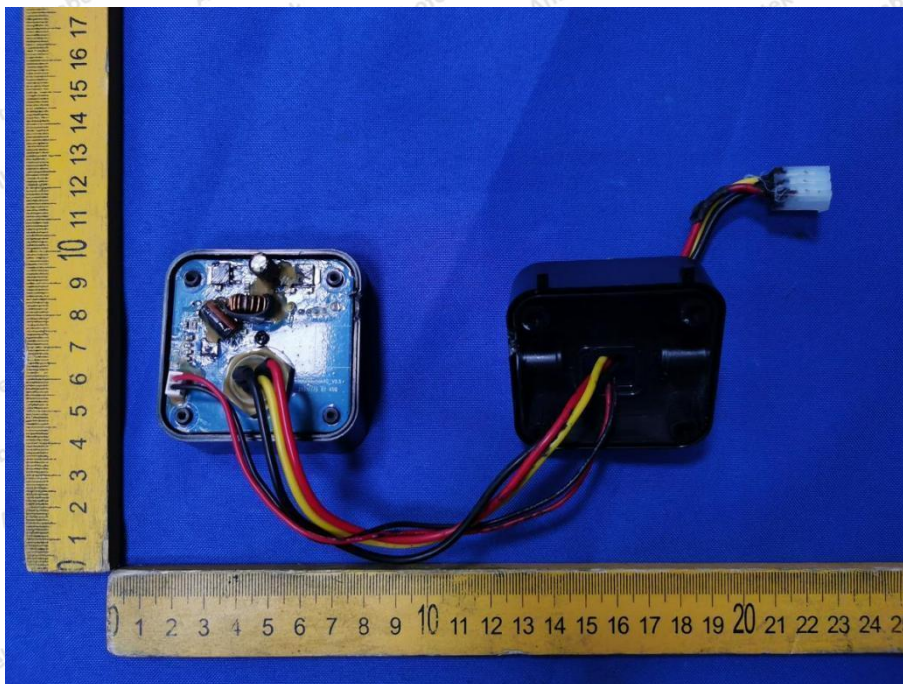

Shenzhen Anbotek Compliance Laboratory Limited

Address: 1/F., Building D, Sogood Science and Technology Park, Sanwei Community, Hangcheng Street, Bao'an District, Shenzhen, Guangdong, China.
Tel: (86) 0755-26066440 Fax: (86) 0755-26014772 Email: service@anbotek.com

Hotline

400-003-0500

www.anbotek.com.cn