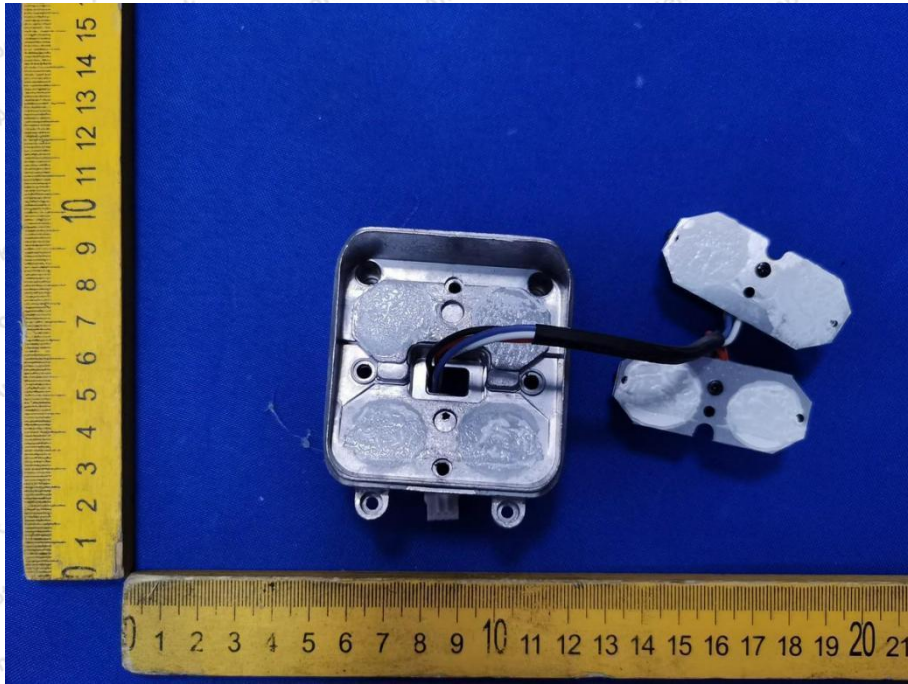

Hotline

400-003-0500

www.anbotek.com.cn

Shenzhen Anbotek Compliance Laboratory Limited

Address: 1/F., Building D, Sogood Science and Technology Park, Sanwei Community, Hangcheng Street, Bao'an District, Shenzhen, Guangdong, China.
Tel: (86) 0755-26066440 Fax: (86) 0755-26014772 Email: service@anbotek.com