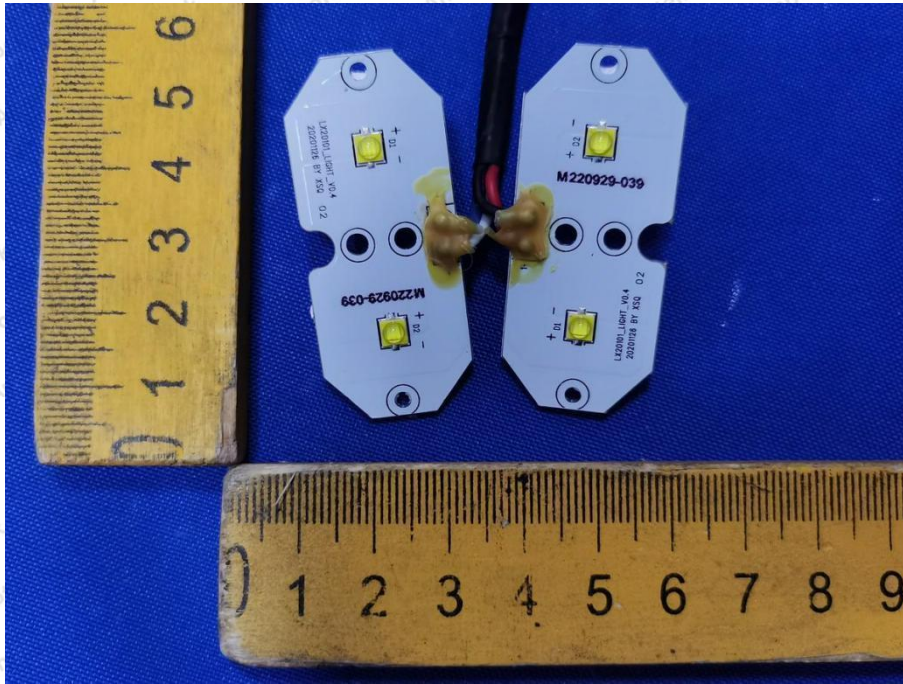

Shenzhen Anbotek Compliance Laboratory Limited

Address: 1/F., Building D, Sogood Science and Technology Park, Sanwei Community, Hangcheng Street, Bao'an District, Shenzhen, Guangdong, China.
Tel: (86) 0755-26066440 Fax: (86) 0755-26014772 Email: service@anbotek.com

Hotline
400-003-0500
www.anbotek.com.cn