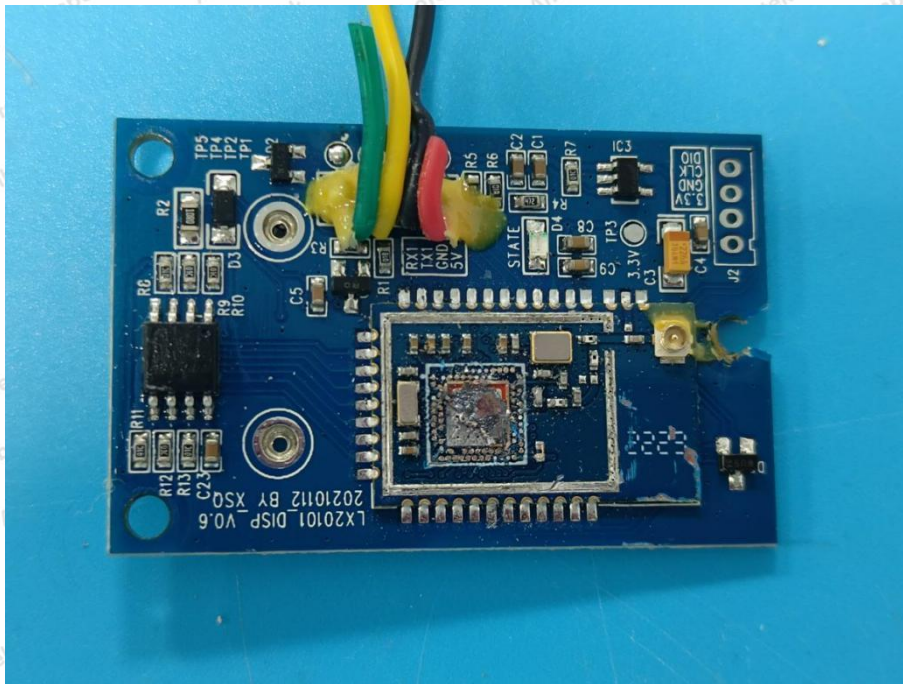

Shenzhen Anbotek Compliance Laboratory Limited

Address: 1/F., Building D, Sogood Science and Technology Park, Sanwei Community, Hangcheng Street, Bao'an District, Shenzhen, Guangdong, China.
Tel: (86) 0755-26066440 Fax: (86) 0755-26014772 Email: service@anbotek.com

Hotline
400-003-0500
www.anbotek.com.cn