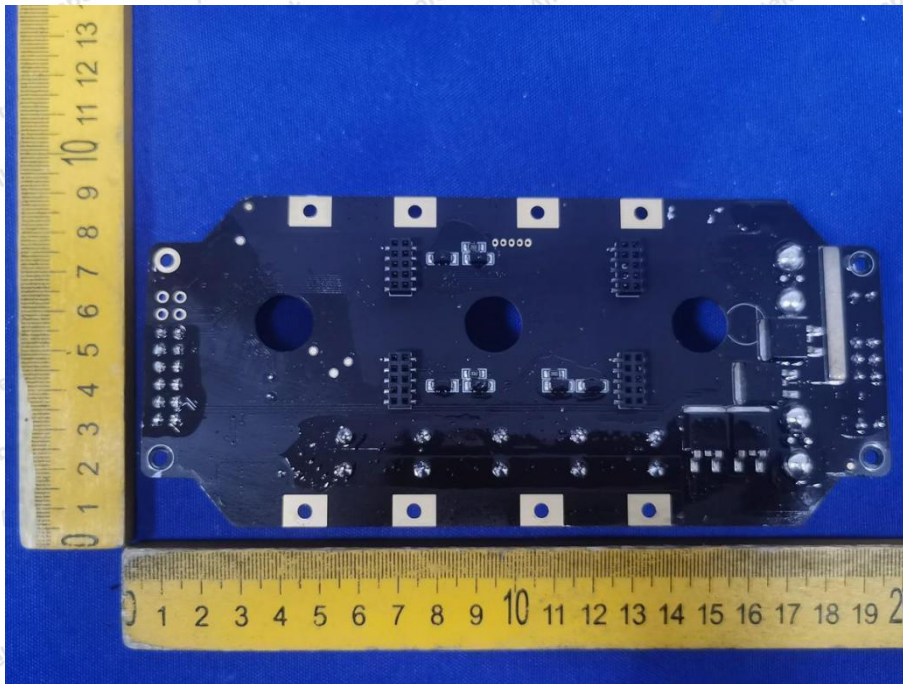

Shenzhen Anbotek Compliance Laboratory Limited

Address: 1/F., Building D, Sogood Science and Technology Park, Sanwei Community, Hangcheng Street, Bao'an District, Shenzhen, Guangdong, China.
Tel: (86) 0755-26066440 Fax: (86) 0755-26014772 Email: service@anbotek.com

Hotline
400-003-0500
www.anbotek.com.cn