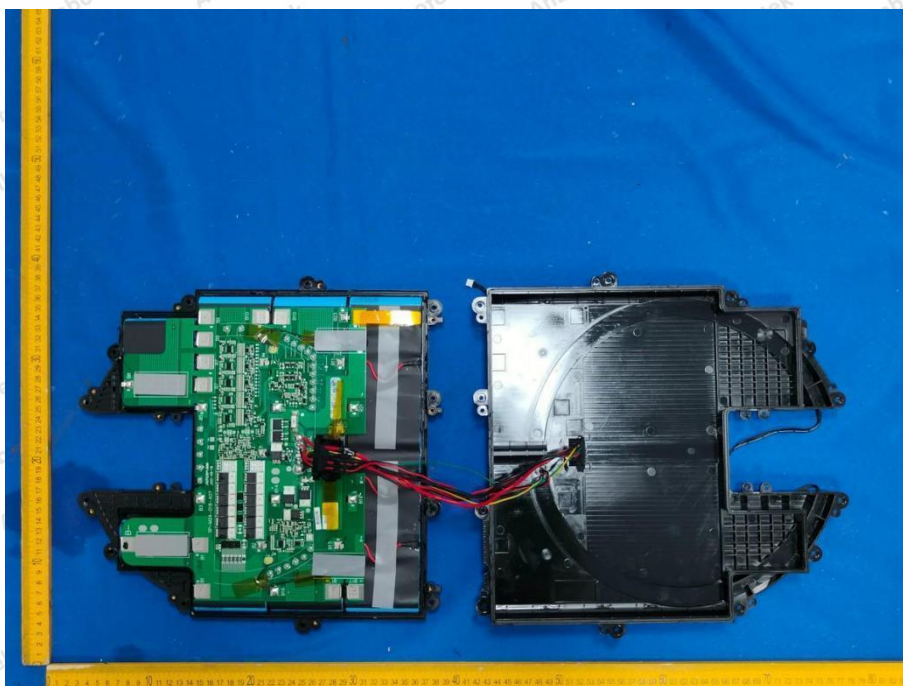

Appendix III -- Internal Photograph

Shenzhen Anbotek Compliance Laboratory Limited

Address: 1/F., Building D, Sogood Science and Technology Park, Sanwei Community, Hangcheng Street, Bao'an District, Shenzhen, Guangdong, China.
Tel: (86) 0755-26066440 Fax: (86) 0755-26014772 Email: service@anbotek.com