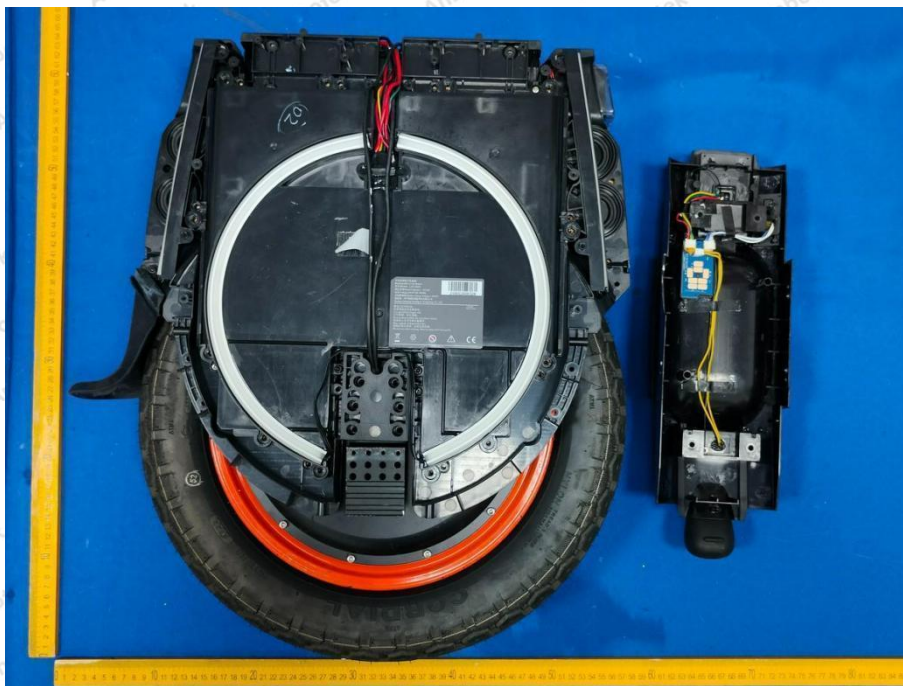

Appendix III -- Internal Photograph

Shenzhen Anbotek Compliance Laboratory Limited

Address: 1/F., Building D, Sogood Science and Technology Park, Sanwei Community, Hangcheng Street, Bao'an District, Shenzhen, Guangdong, China.
Tel: (86) 0755-26066440 Fax: (86) 0755-26014772 Email: service@anbotek.com