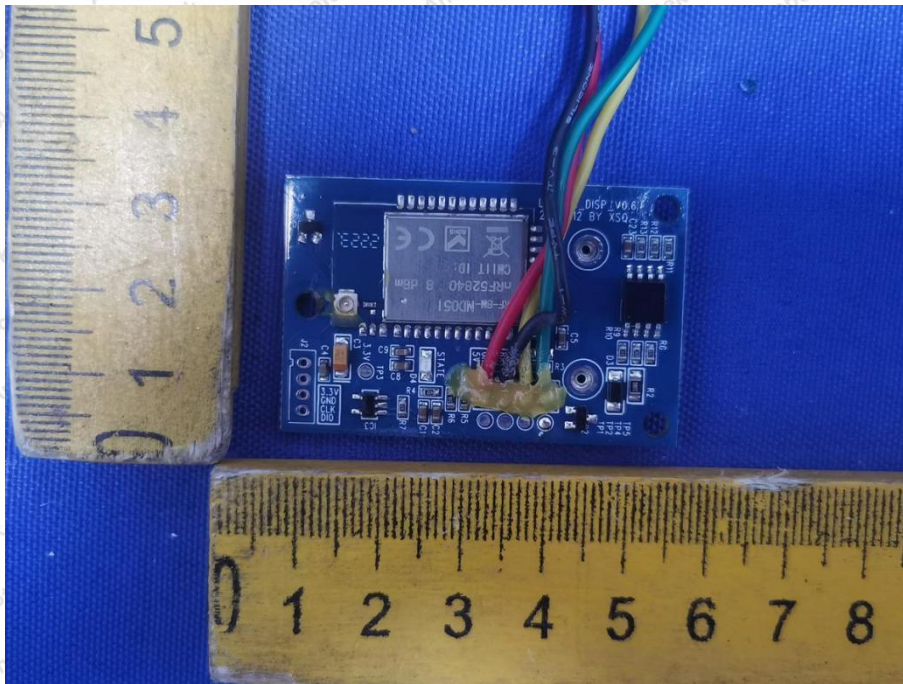

Shenzhen Anbotek Compliance Laboratory Limited

Address: 1/F., Building D, Sogood Science and Technology Park, Sanwei Community, Hangcheng Street, Bao'an District, Shenzhen, Guangdong, China.
Tel: (86) 0755-26066440 Fax: (86) 0755-26014772 Email: service@anbotek.com

Hotline

400-003-0500

www.anbotek.com.cn