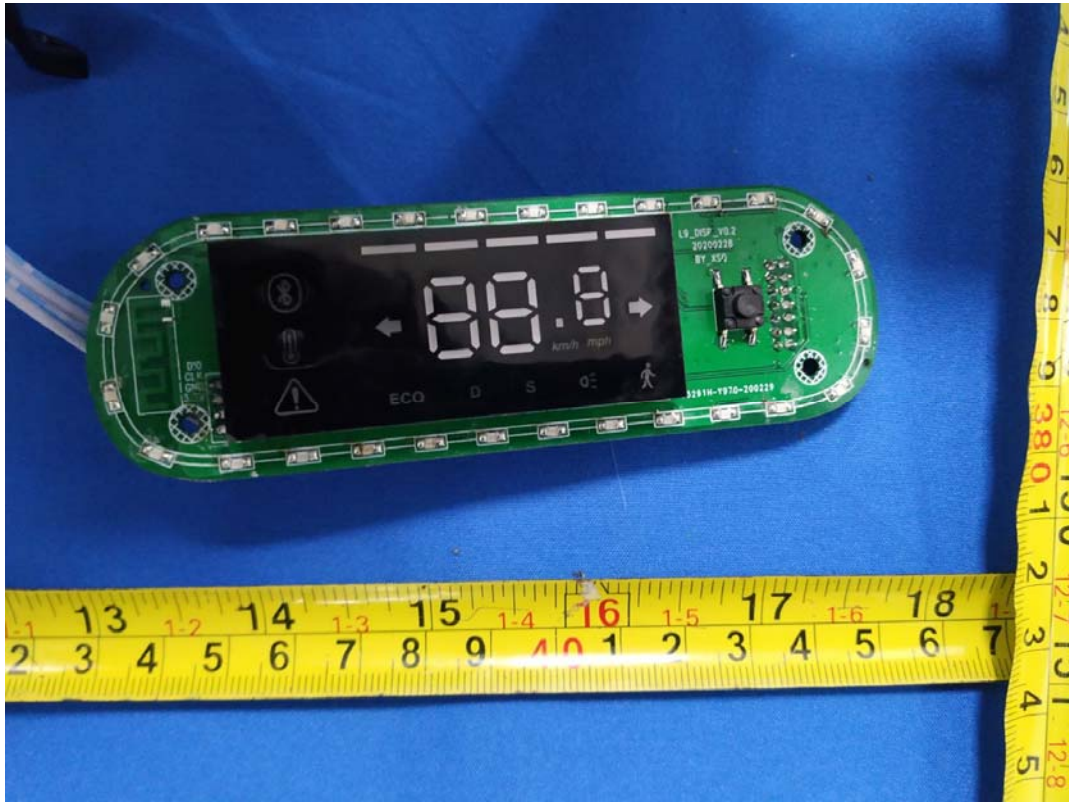

EXHIBIT C - EUT INTERNAL PHOTOGRAPHS

Battery Label

Light

Antenna