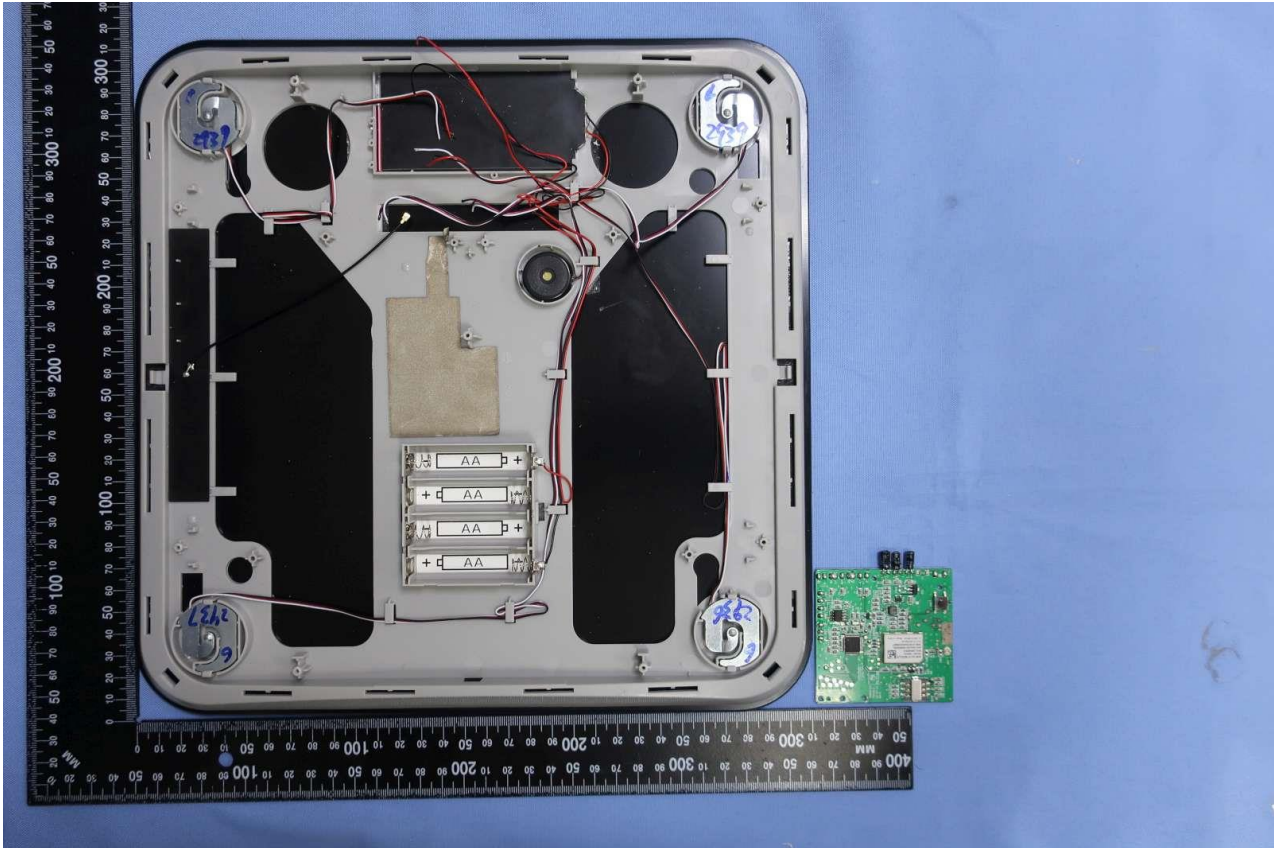

## 2. Internal Photograph of EUT

Brand Name: Greater Goods / Model Name: Omada LTE-M Scale 0020

Brand Name: Greater Goods / Model Name: Omada LTE-M Scale 0020

Brand Name: Greater Goods / Model Name: Omada LTE-M Scale 0020

**Brand Name: Greater Goods / Model Name: Omada LTE-M Scale 0020**

Brand Name: Greater Goods / Model Name: Omada LTE-M Scale 0020

Brand Name: Greater Goods / Model Name: Omada LTE-M Scale 0020

Brand Name: Greater Goods / Model Name: Omada LTE-M Scale 0020

Brand Name: Greater Goods / Model Name: Omada LTE-M Scale 0020

Brand Name: Greater Goods / Model Name: Omada LTE-M Scale 0020

Brand Name: Greater Goods / Model Name: Omada LTE-M Scale 0020