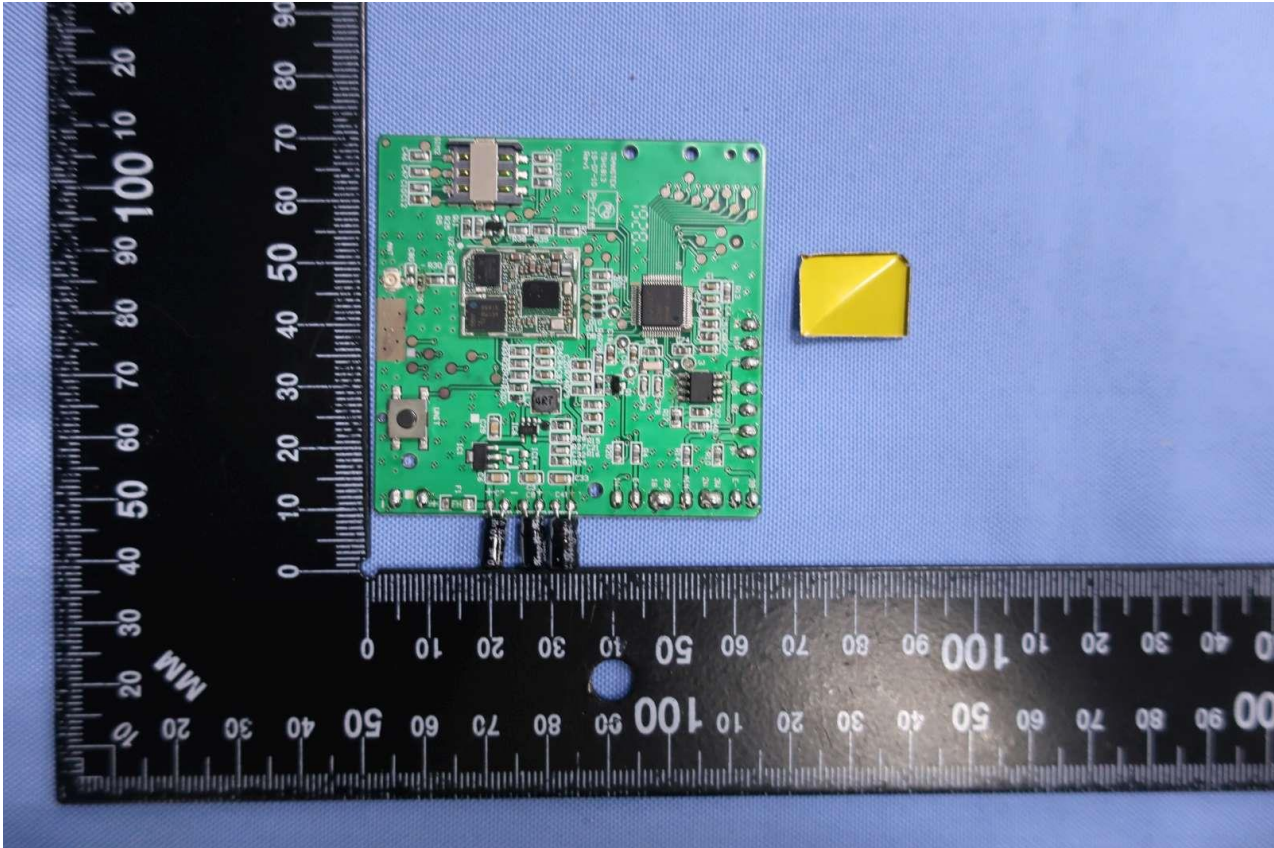

## 2. Internal Photograph of EUT

Brand Name: Greater Goods / Model Name: Omada LTE-M Scale 0020

Brand Name: Greater Goods / Model Name: Omada LTE-M Scale 0020

Brand Name: Greater Goods / Model Name: Omada LTE-M Scale 0020

**Brand Name: Greater Goods / Model Name: Omada LTE-M Scale 0020**

Brand Name: Greater Goods / Model Name: Omada LTE-M Scale 0020

Brand Name: Greater Goods / Model Name: Omada LTE-M Scale 0020

Brand Name: Greater Goods / Model Name: Omada LTE-M Scale 0020

Brand Name: Greater Goods / Model Name: Omada LTE-M Scale 0020

Brand Name: Greater Goods / Model Name: Omada LTE-M Scale 0020

Brand Name: Greater Goods / Model Name: Omada LTE-M Scale 0020