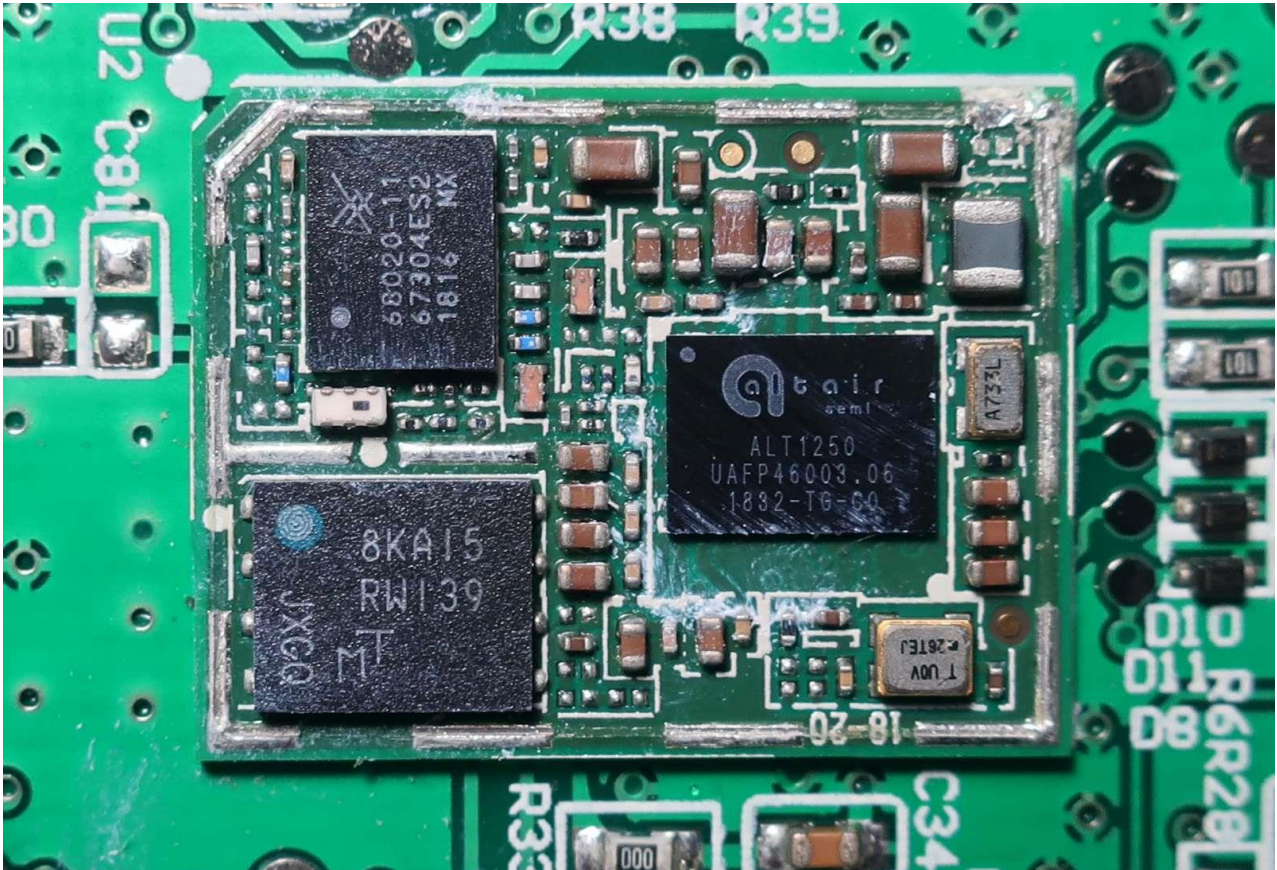

## 2. Internal Photograph of EUT

Brand Name: Greater Goods / Model Name: Omada LTE-M Scale 0020

Brand Name: Greater Goods / Model Name: Omada LTE-M Scale 0020

Brand Name: Greater Goods / Model Name: Omada LTE-M Scale 0020

**Brand Name: Greater Goods / Model Name: Omada LTE-M Scale 0020**

Brand Name: Greater Goods / Model Name: Omada LTE-M Scale 0020

Brand Name: Greater Goods / Model Name: Omada LTE-M Scale 0020

Brand Name: Greater Goods / Model Name: Omada LTE-M Scale 0020

Brand Name: Greater Goods / Model Name: Omada LTE-M Scale 0020

Brand Name: Greater Goods / Model Name: Omada LTE-M Scale 0020

Brand Name: Greater Goods / Model Name: Omada LTE-M Scale 0020