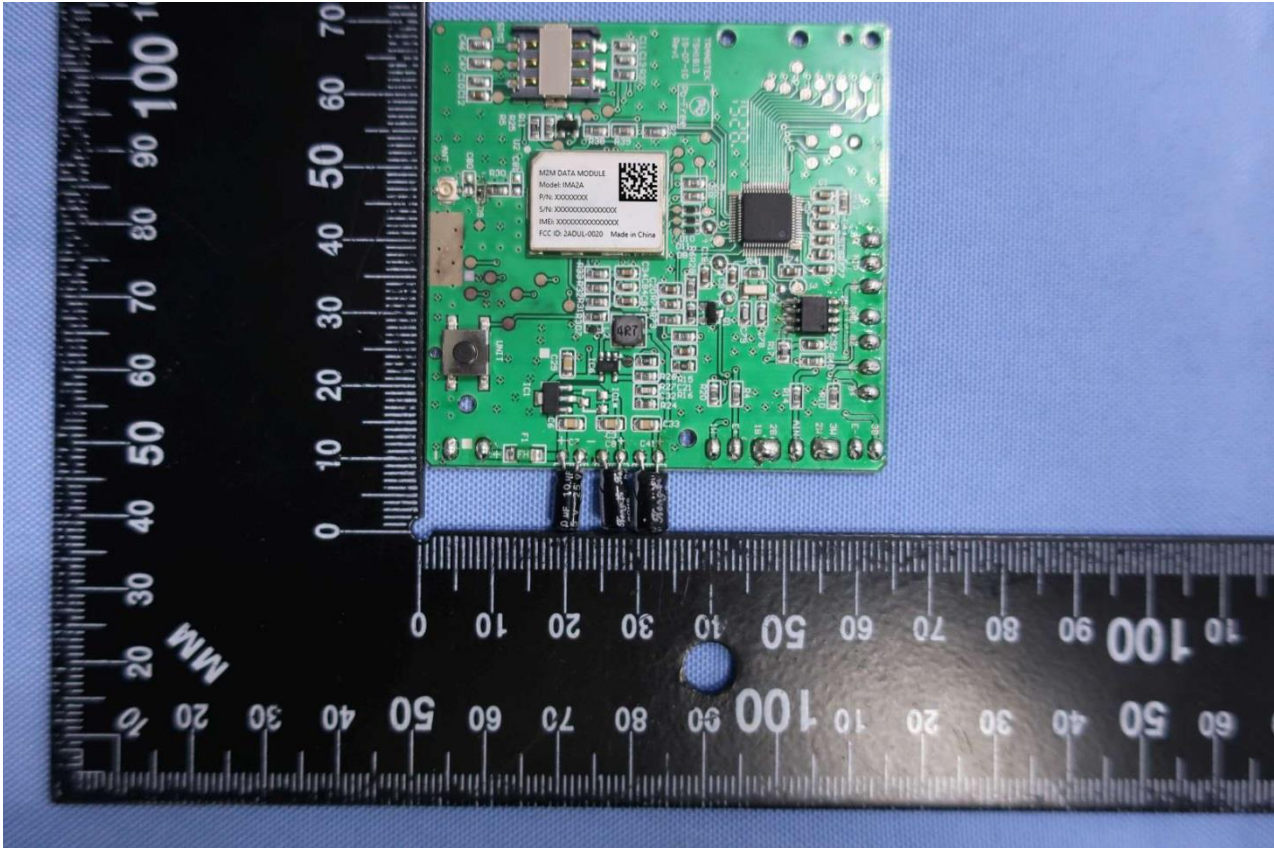

## 2. Internal Photograph of EUT

Brand Name: Greater Goods / Model Name: Omada LTE-M Scale 0020

Brand Name: Greater Goods / Model Name: Omada LTE-M Scale 0020

Brand Name: Greater Goods / Model Name: Omada LTE-M Scale 0020

**Brand Name: Greater Goods / Model Name: Omada LTE-M Scale 0020**

Brand Name: Greater Goods / Model Name: Omada LTE-M Scale 0020

Brand Name: Greater Goods / Model Name: Omada LTE-M Scale 0020

Brand Name: Greater Goods / Model Name: Omada LTE-M Scale 0020

Brand Name: Greater Goods / Model Name: Omada LTE-M Scale 0020

Brand Name: Greater Goods / Model Name: Omada LTE-M Scale 0020

Brand Name: Greater Goods / Model Name: Omada LTE-M Scale 0020