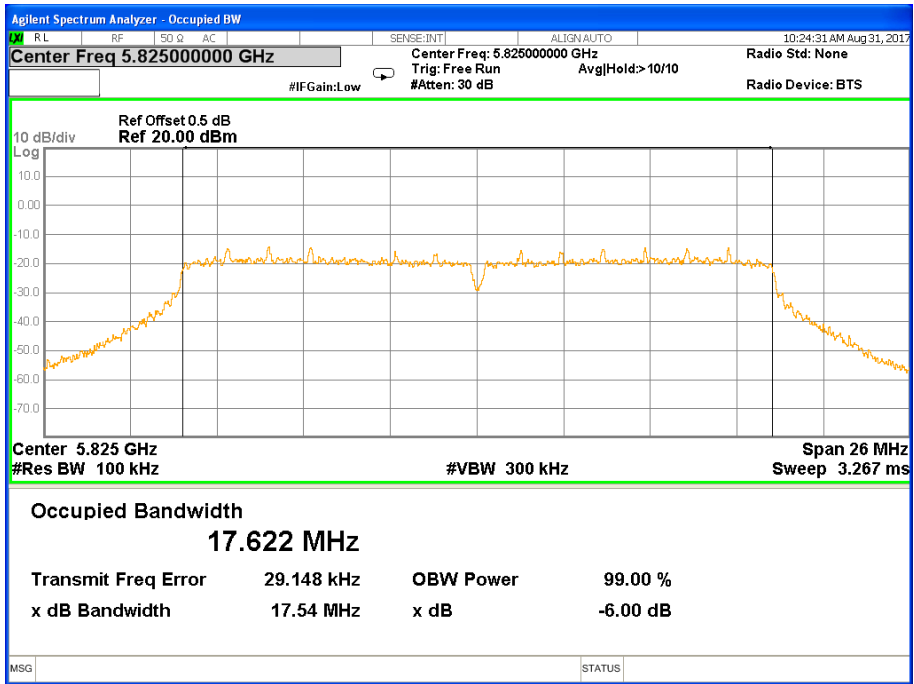

6 dB Bandwidth 802.11ac(HT20) Channel 165