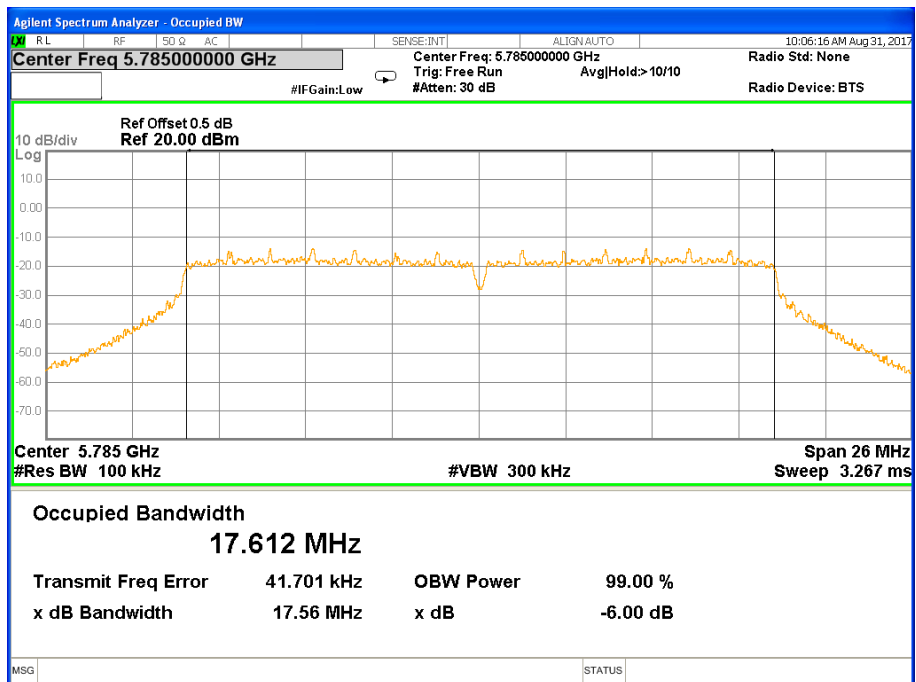

6 dB Bandwidth 802.11n(HT20) Channel 157