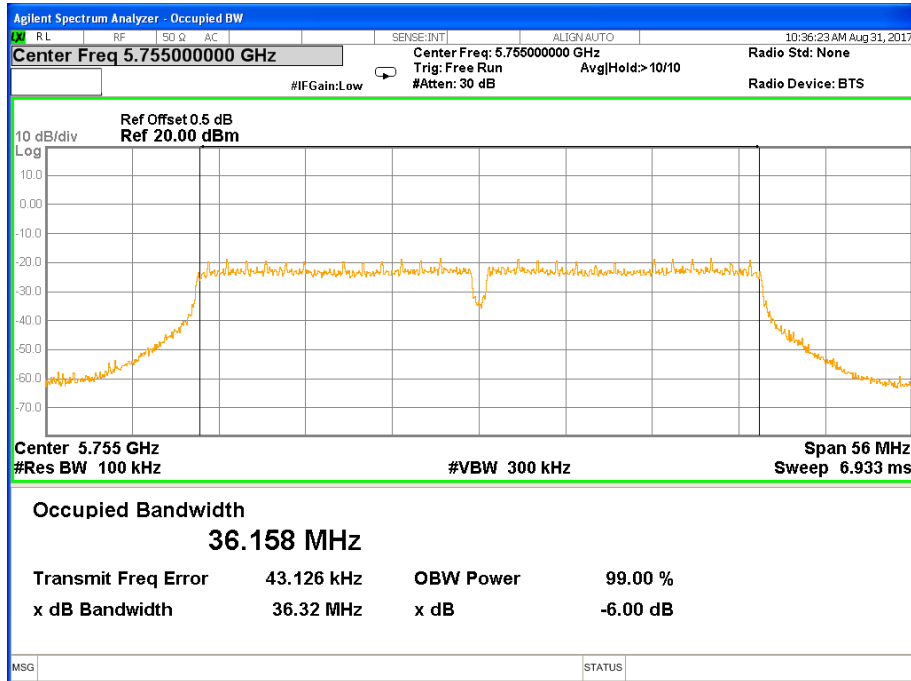

Band IV (5.725-5.850GHz) 802.11ac(HT40) 6 dB Bandwidth

6 dB Bandwidth 802.11ac(HT40) Channel 151