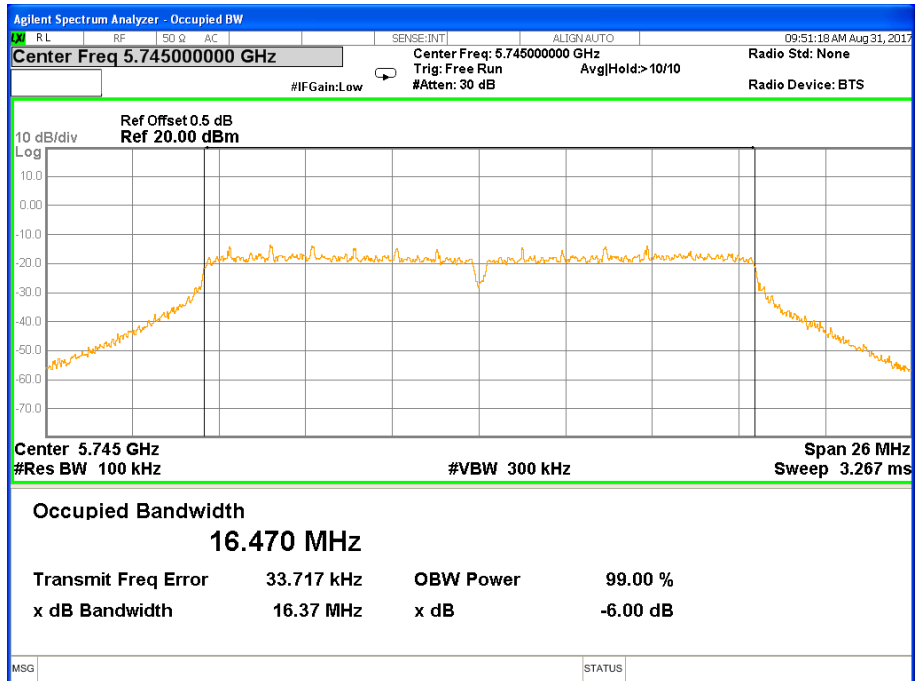

Band IV (5.725-5.850GHz) 802.11a, 6 dB Bandwidth 6 dB Bandwidth 802.11a Channel 149