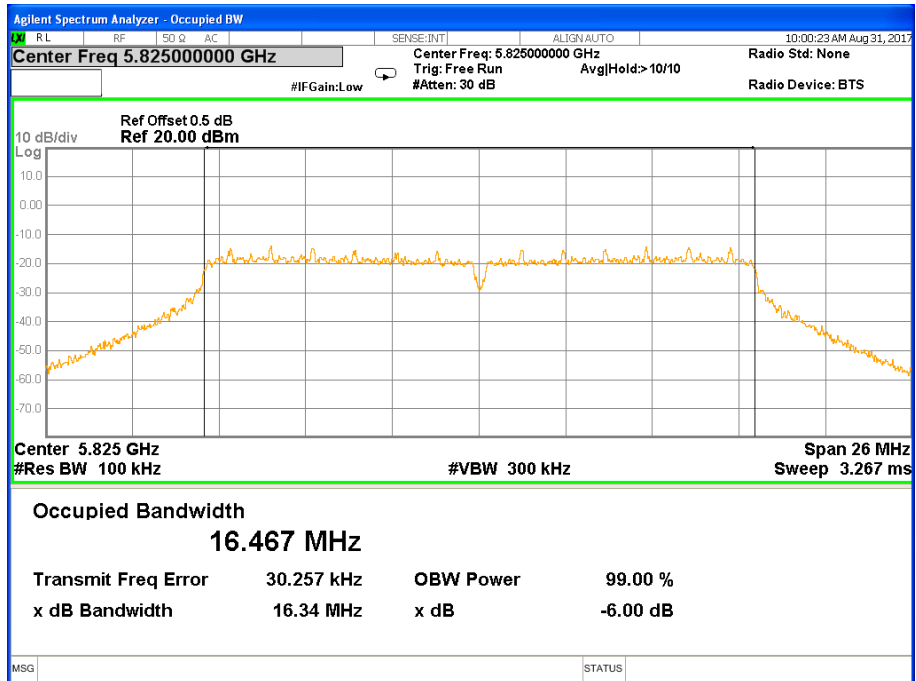

Note: N/A, 26 db bandwidth measurement limit only embodied in the report

Band IV (5.725-5.850GHz) 802.11a, 6 dB Bandwidth 6 dB Bandwidth 802.11a Channel 149

6 dB Bandwidth 802.11a Channel 157

6 dB Bandwidth 802.11a Channel 165