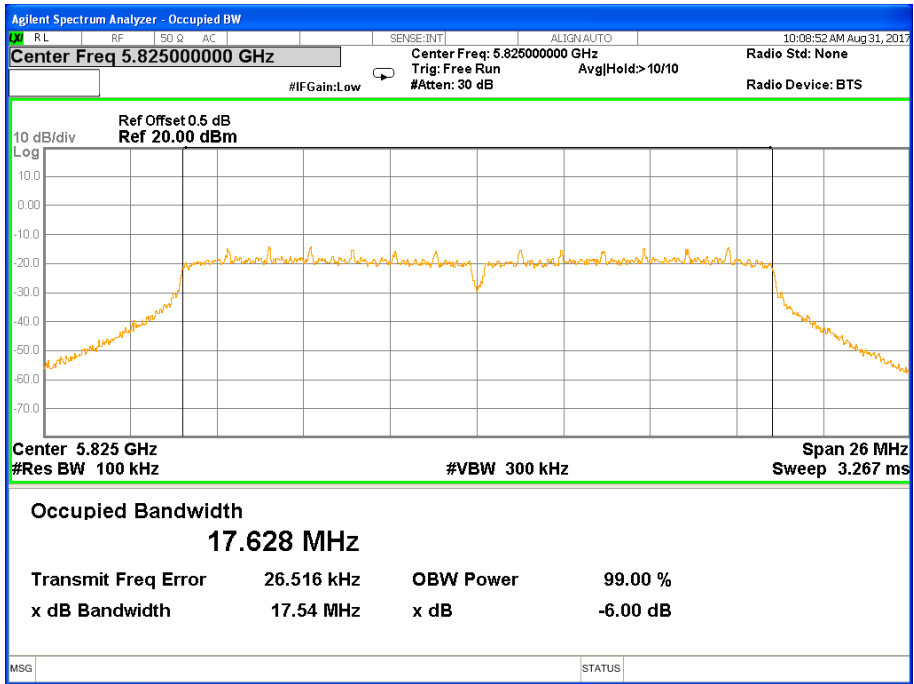

Band IV (5.725-5.850GHz) 802.11n(HT20) 6 dB Bandwidth 6 dB Bandwidth 802.11n(HT20) Channel 149

6 dB Bandwidth 802.11n(HT20) Channel 157

6 dB Bandwidth 802.11n(HT20) Channel 165

Band IV (5.725-5.850GHz) 802.11n(HT40) 6 dB Bandwidth