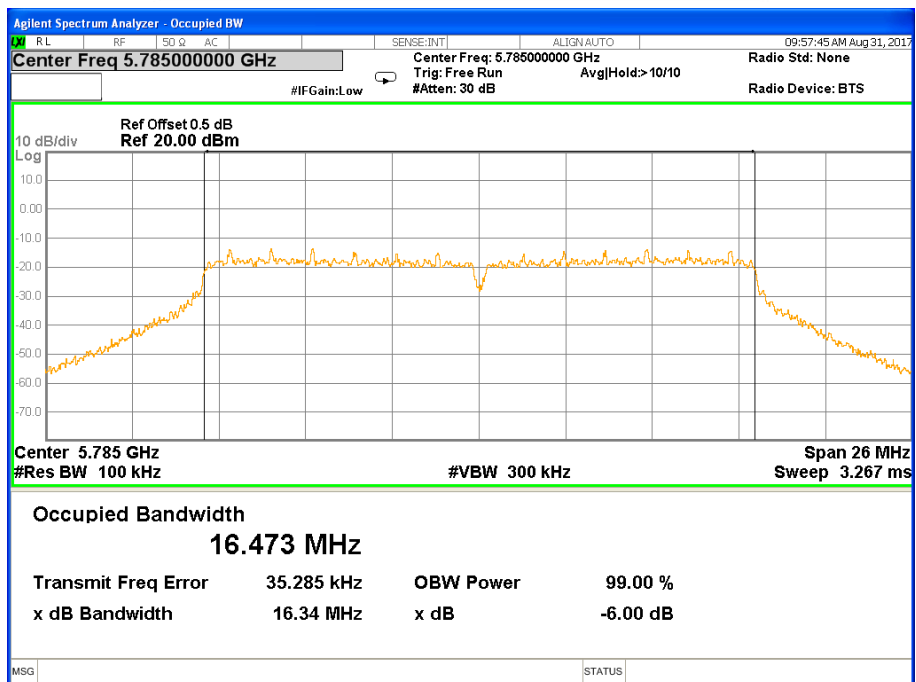

6 dB Bandwidth 802.11a Channel 157