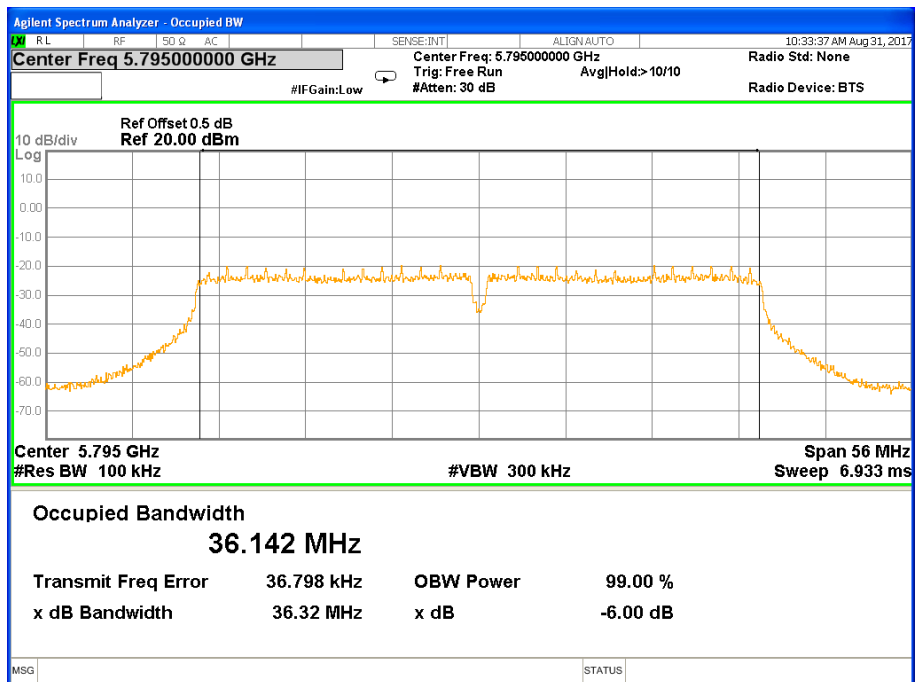

6 dB Bandwidth 802.11n(HT40) Channel 159