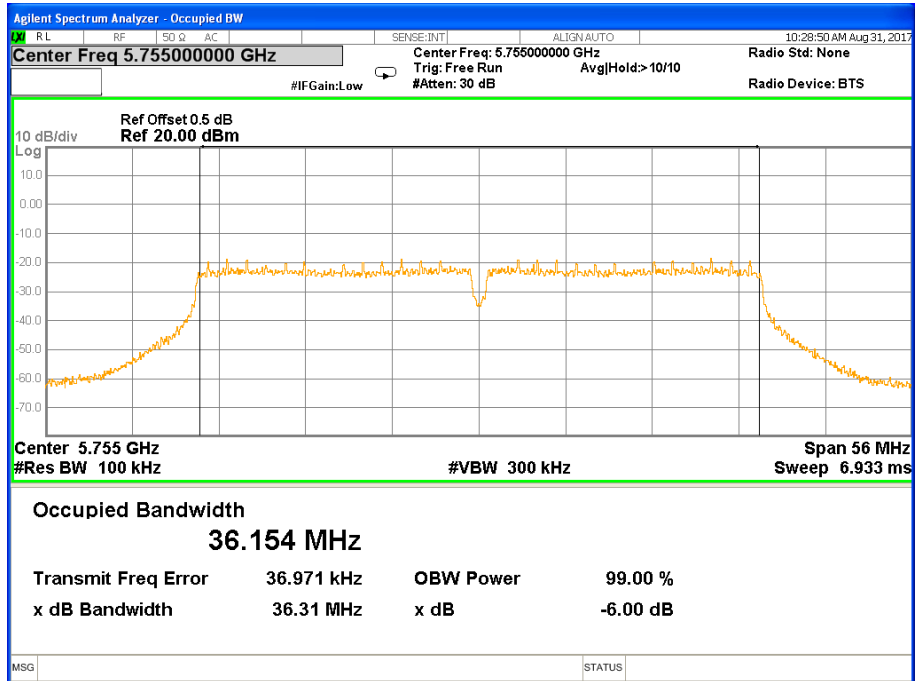

Band IV (5.725-5.850GHz) 802.11n(HT40) 6 dB Bandwidth

6 dB Bandwidth 802.11n(HT40) Channel 151