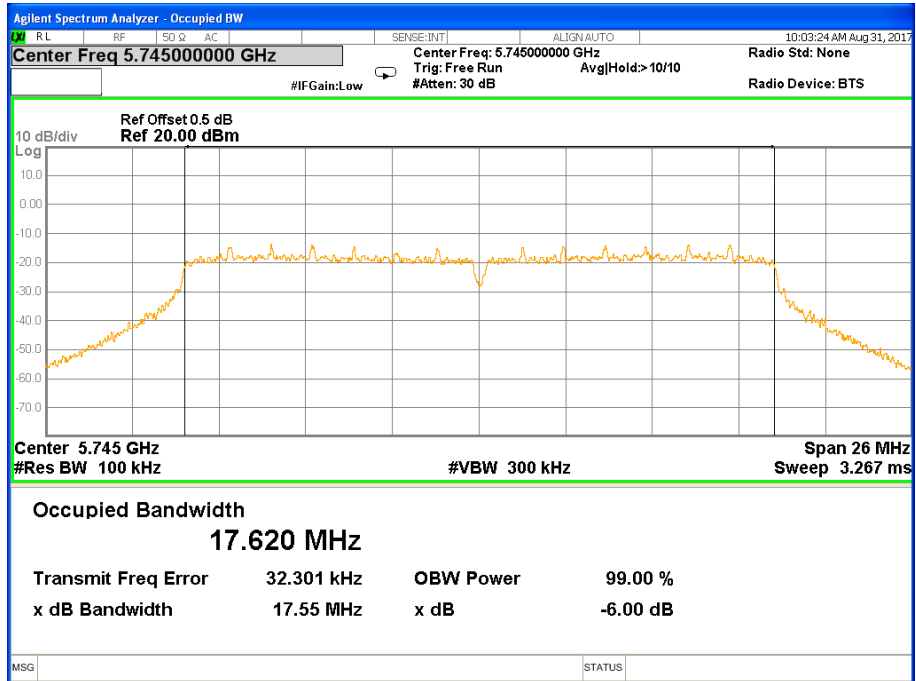

Band IV (5.725-5.850GHz) 802.11n(HT20) 6 dB Bandwidth 6 dB Bandwidth 802.11n(HT20) Channel 149