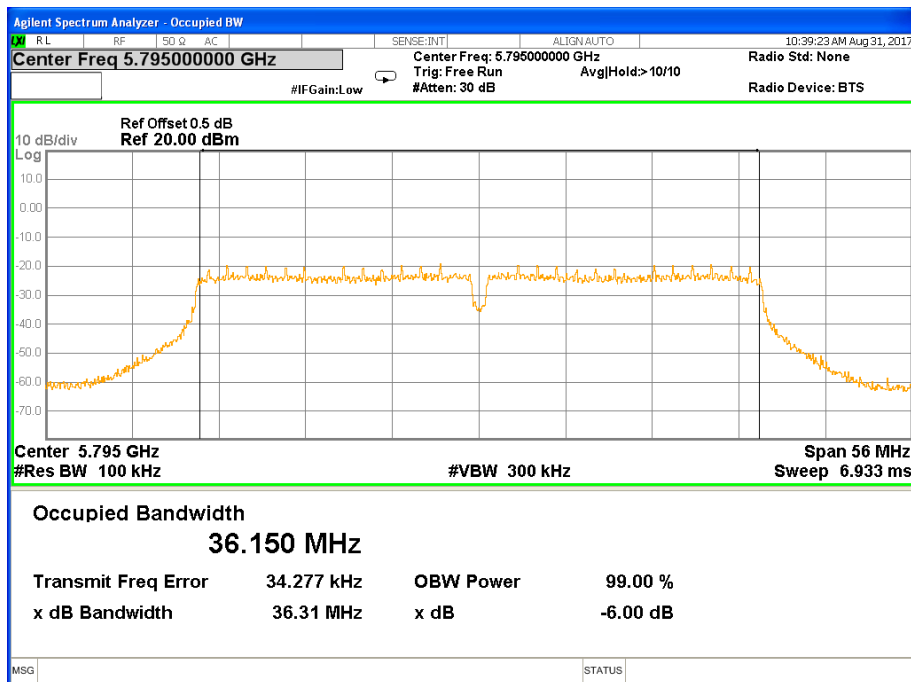

6 dB Bandwidth 802.11ac(HT20) Channel 165

Band IV (5.725-5.850GHz) 802.11ac(HT40) 6 dB Bandwidth

6 dB Bandwidth 802.11ac(HT40) Channel 151

6 dB Bandwidth 802.11ac(HT40) Channel 159

Band IV (5.725-5.850GHz) 802.11ac(HT80) 6 dB Bandwidth 6 dB Bandwidth 802.11ac(HT80) Channel 155