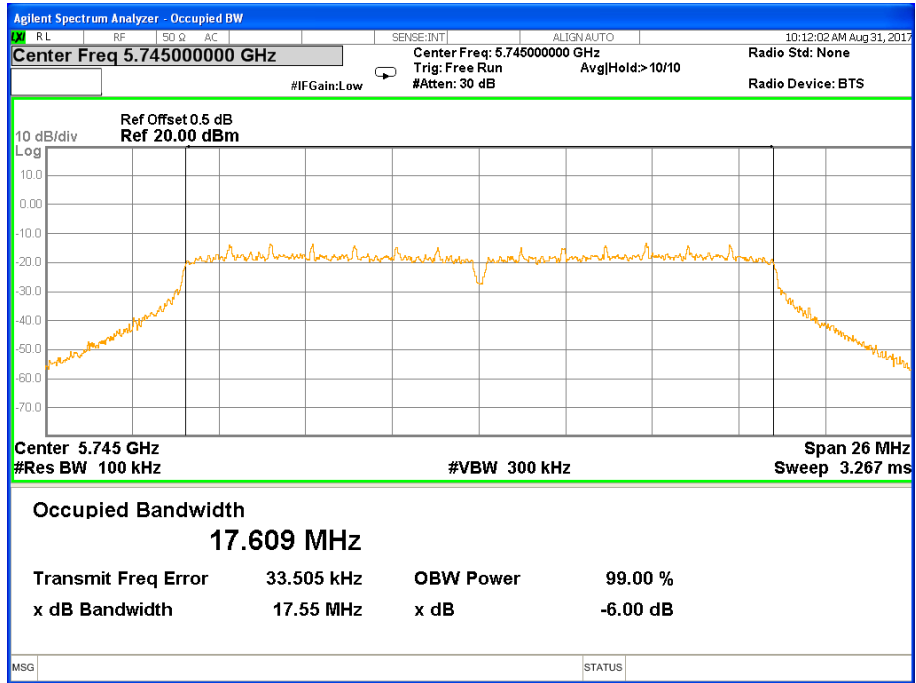

6 dB Bandwidth 802.11n(HT40) Channel 151

6 dB Bandwidth 802.11n(HT40) Channel 159

Band IV (5.725-5.850GHz) 802.11ac(HT20) 6 dB Bandwidth 6 dB Bandwidth 802.11ac(HT20) Channel 149

6 dB Bandwidth 802.11ac(HT20) Channel 157