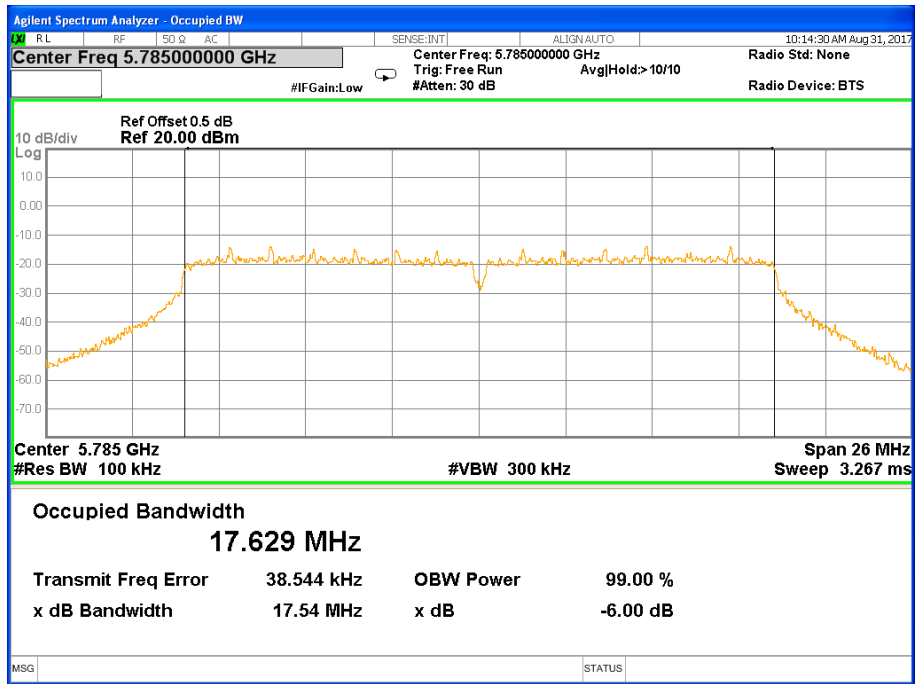

6 dB Bandwidth 802.11n(HT40) Channel 151

6 dB Bandwidth 802.11n(HT40) Channel 159

Band IV (5.725-5.850GHz) 802.11ac(HT20) 6 dB Bandwidth 6 dB Bandwidth 802.11ac(HT20) Channel 149

6 dB Bandwidth 802.11ac(HT20) Channel 157