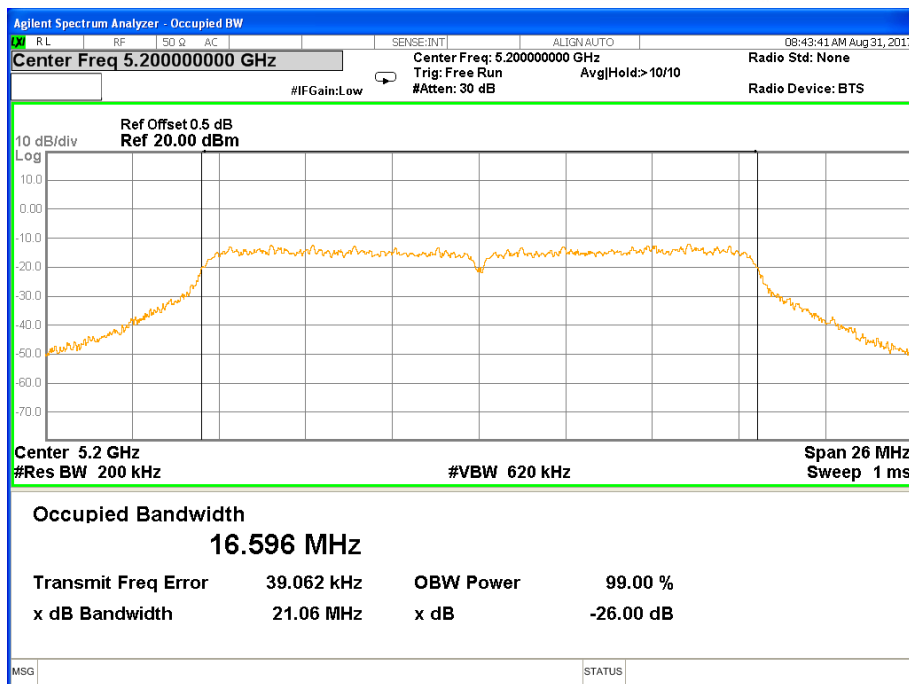

26 dB &99% Bandwidth 802.11a Channel 40