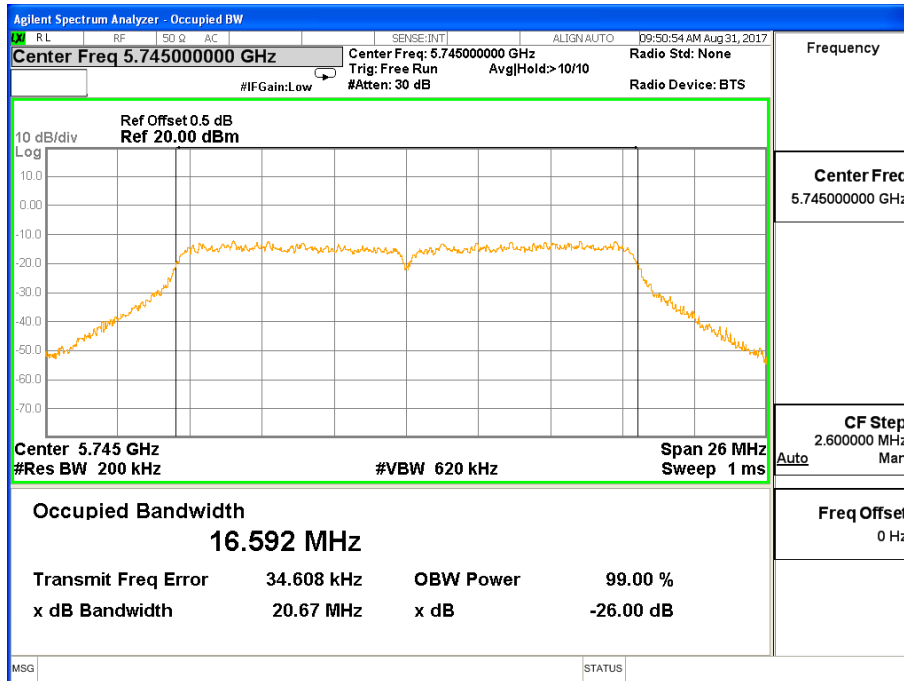

### Band IV (5.725-5.850GHz) 802.11a, 26 dB &99% Bandwidth 26 dB &99% Bandwidth 802.11a Channel 149