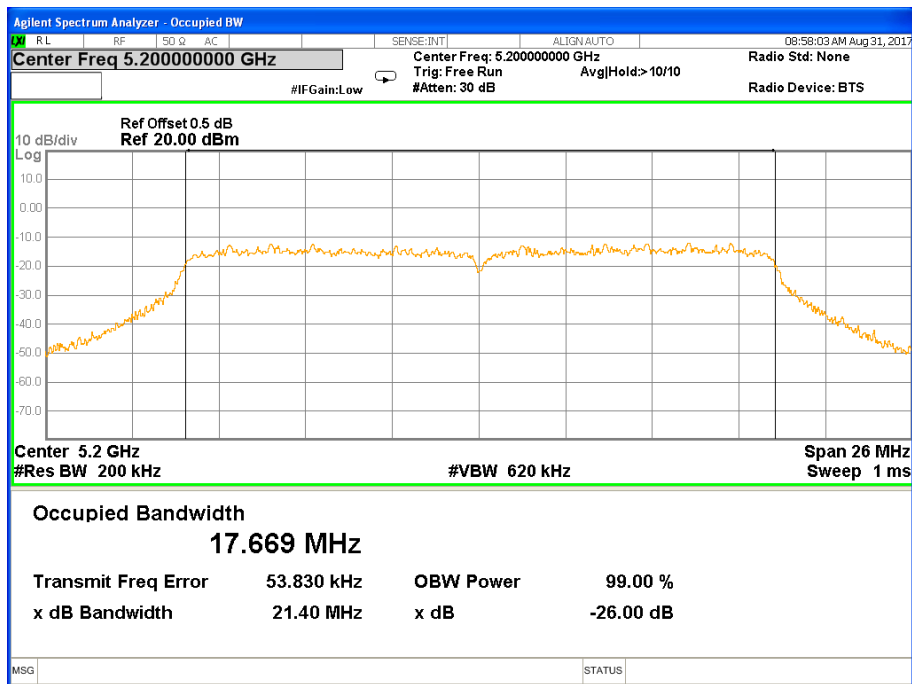

26 dB &99% Bandwidth 802.11n(HT20) Channel 40