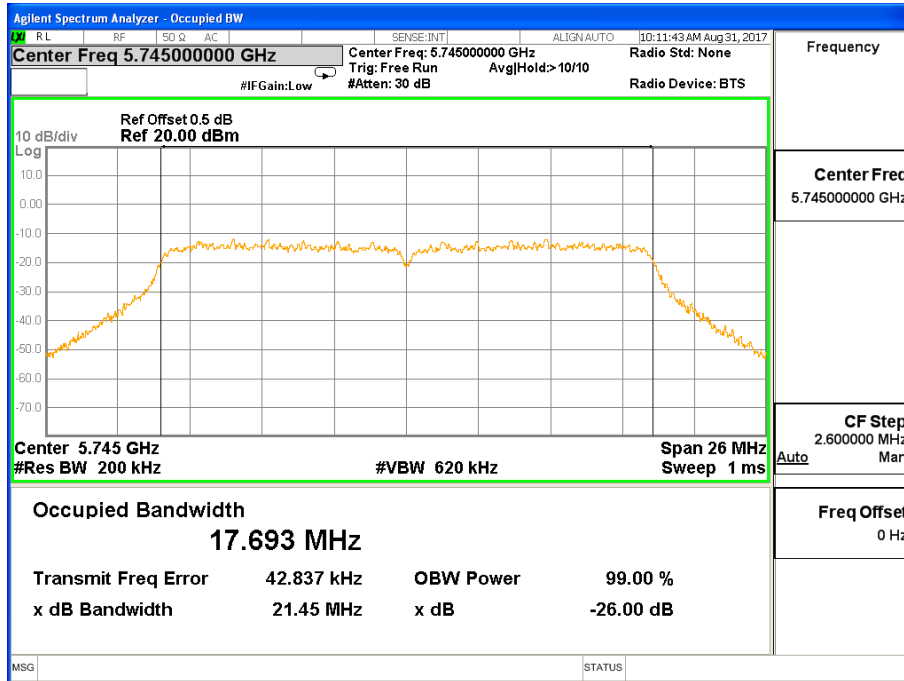

Band IV (5.725-5.850GHz) 802.11ac(HT20) 26 dB &99% Bandwidth
26 dB &99% Bandwidth 802.11ac(HT20) Channel 149