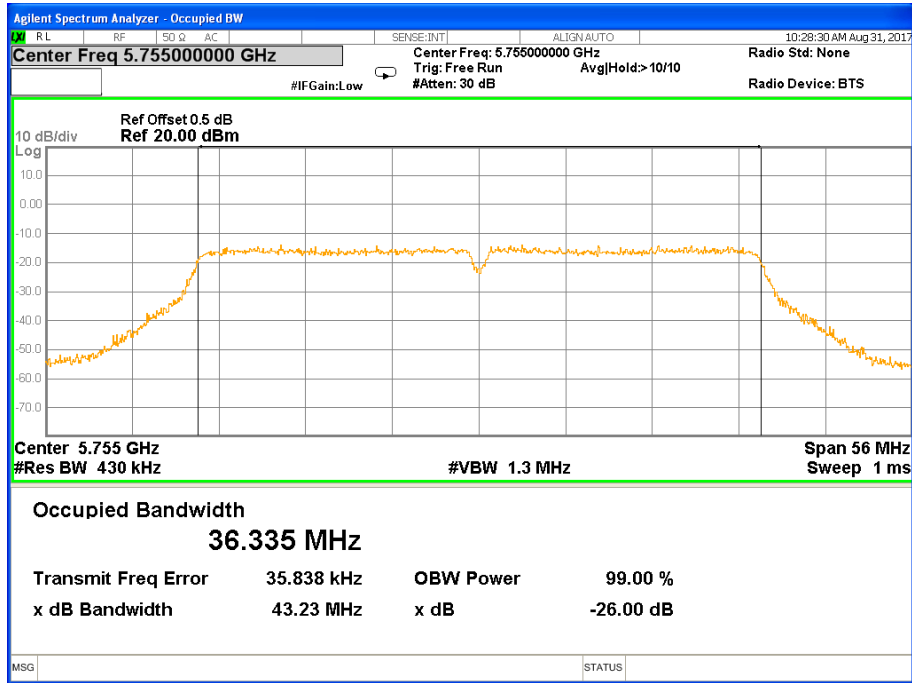

Band IV (5.725-5.850GHz) 802.11n(HT40) 26 dB &99% Bandwidth
26 dB &99% Bandwidth 802.11n(HT40) Channel 151