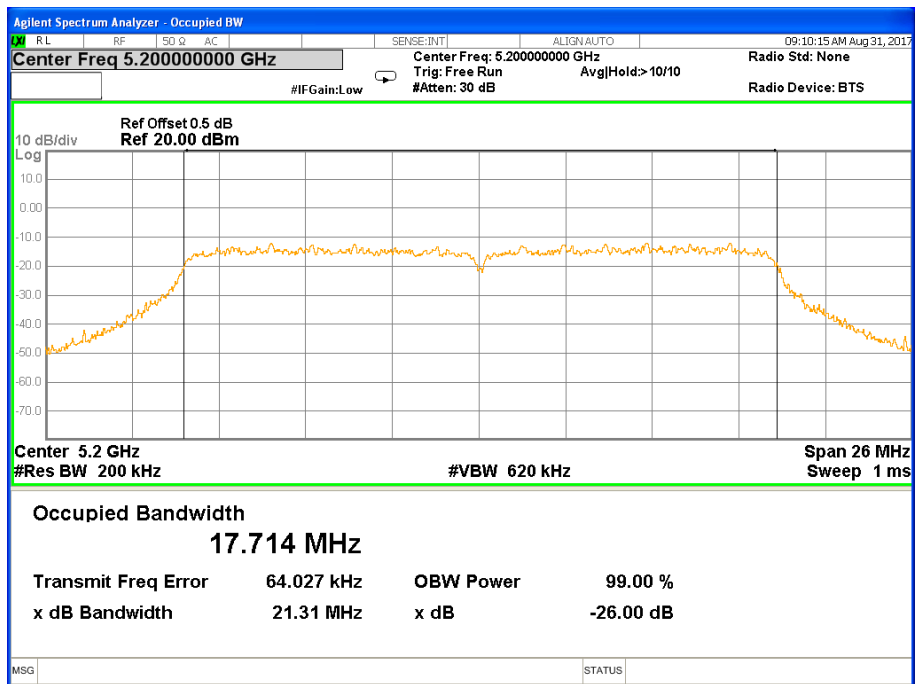

26 dB &99% Bandwidth 802.11ac(HT20) Channel 40