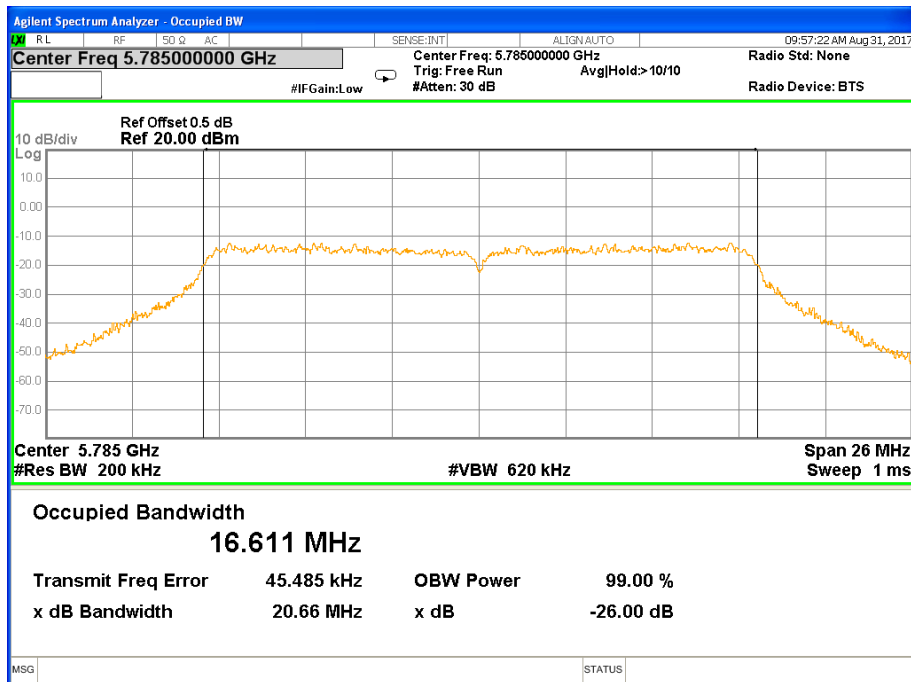

26 dB &99% Bandwidth 802.11a Channel 157