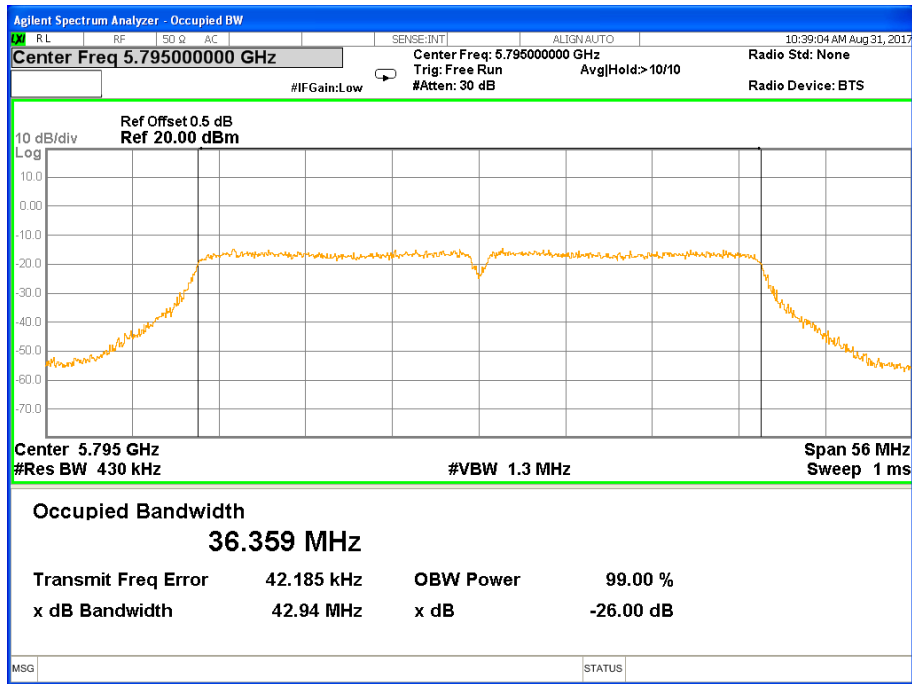

### 26 dB & 99% Bandwidth 802.11ac(HT20) Channel 165

Band IV (5.725-5.850GHz) 802.11ac(HT40) 26 dB &99% Bandwidth  
26 dB &99% Bandwidth 802.11ac(HT40) Channel 151

26 dB &99% Bandwidth 802.11ac(HT40) Channel 159