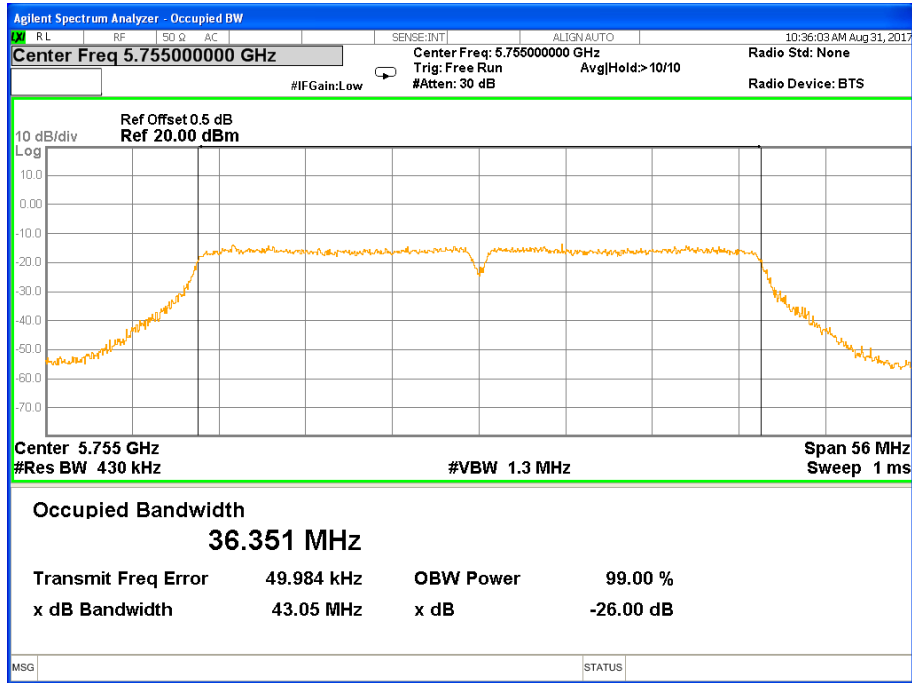

Band IV (5.725-5.850GHz) 802.11ac(HT40) 26 dB &99% Bandwidth
26 dB &99% Bandwidth 802.11ac(HT40) Channel 151