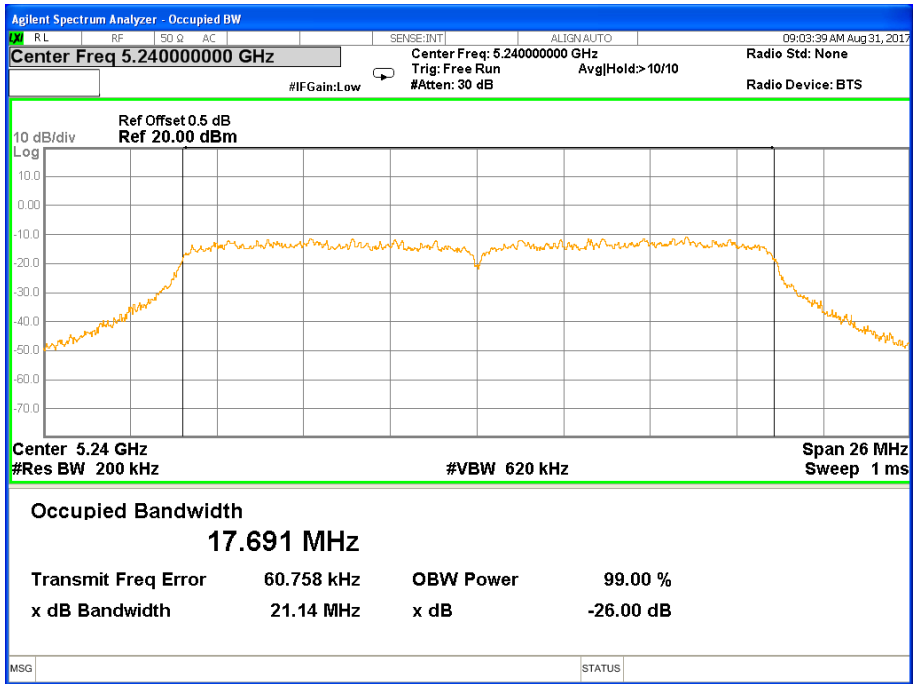

26 dB & 99% Bandwidth 802.11n(HT20) Channel 48