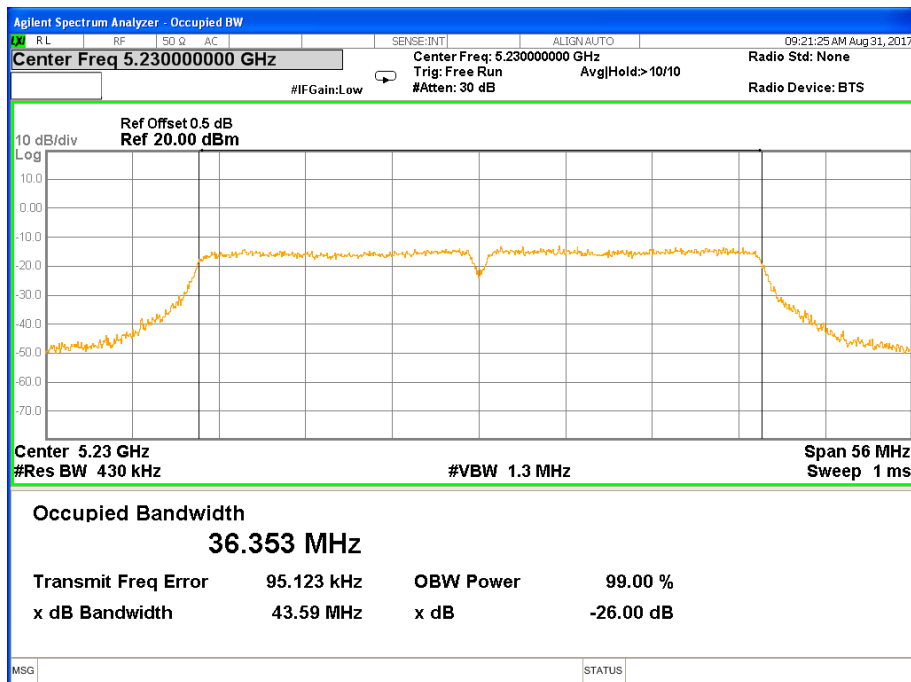

26 dB &99% Bandwidth 802.11n(HT40) Channel 46