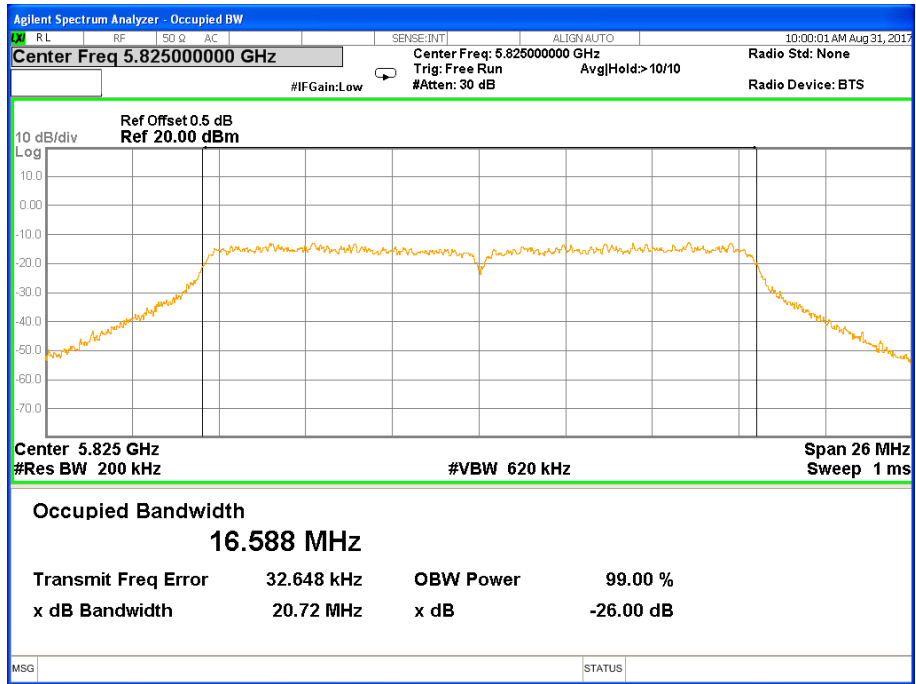

26 dB & 99% Bandwidth 802.11a Channel 165