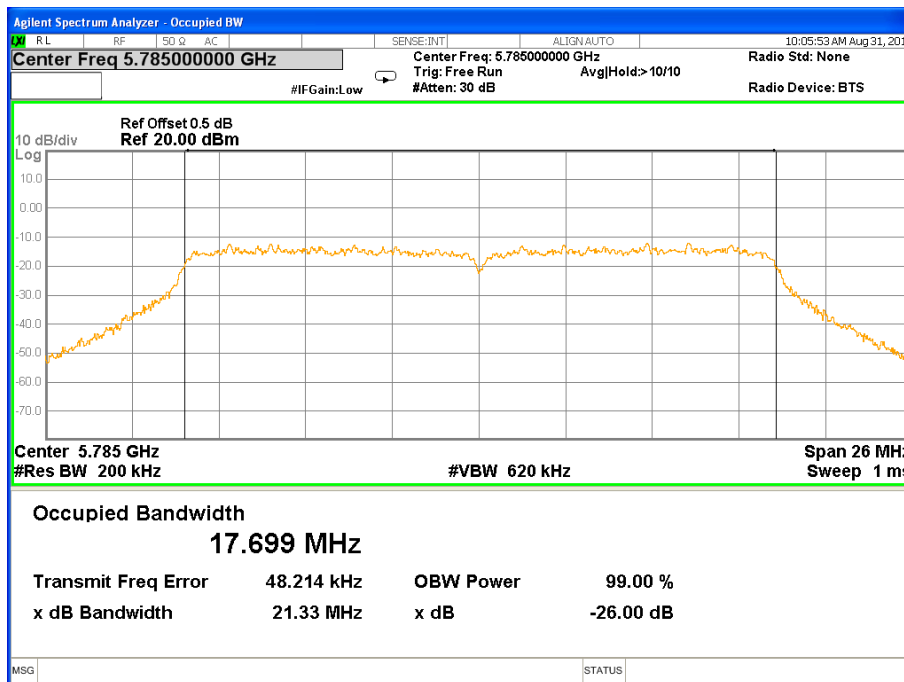

### 26 dB &99% Bandwidth 802.11a Channel 157

### 26 dB & 99% Bandwidth 802.11a Channel 165

Band IV (5.725-5.850GHz) 802.11n(HT20) 26 dB &99% Bandwidth  
26 dB &99% Bandwidth 802.11n(HT20) Channel 149

26 dB &99% Bandwidth 802.11n(HT20) Channel 157