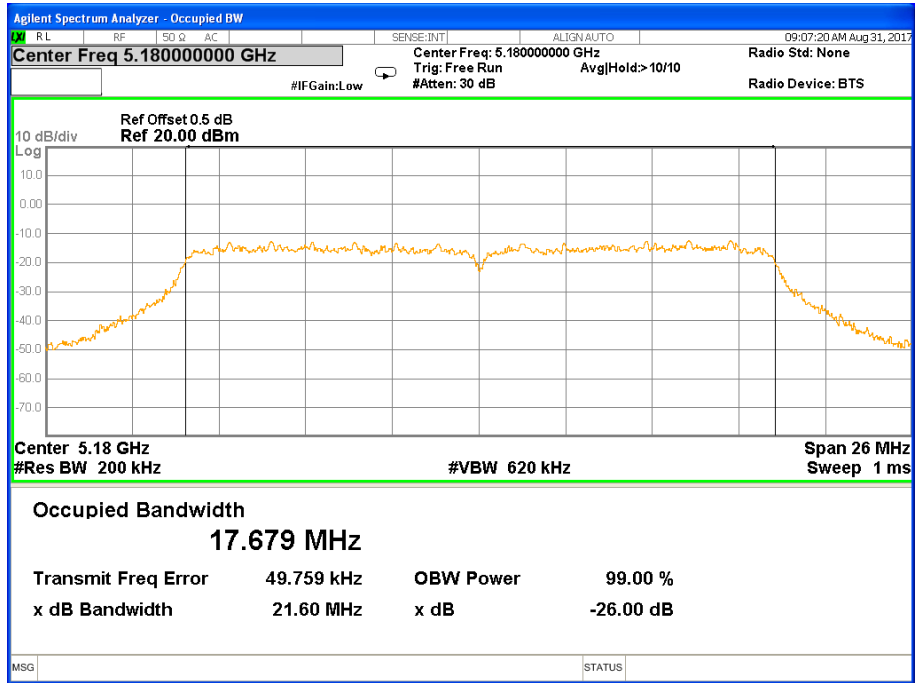

Band I (5.150-5.250GHz) 802.11ac(HT20) 26 dB &99% Bandwidth 26 dB &99% Bandwidth 802.11ac(HT20) Channel 36