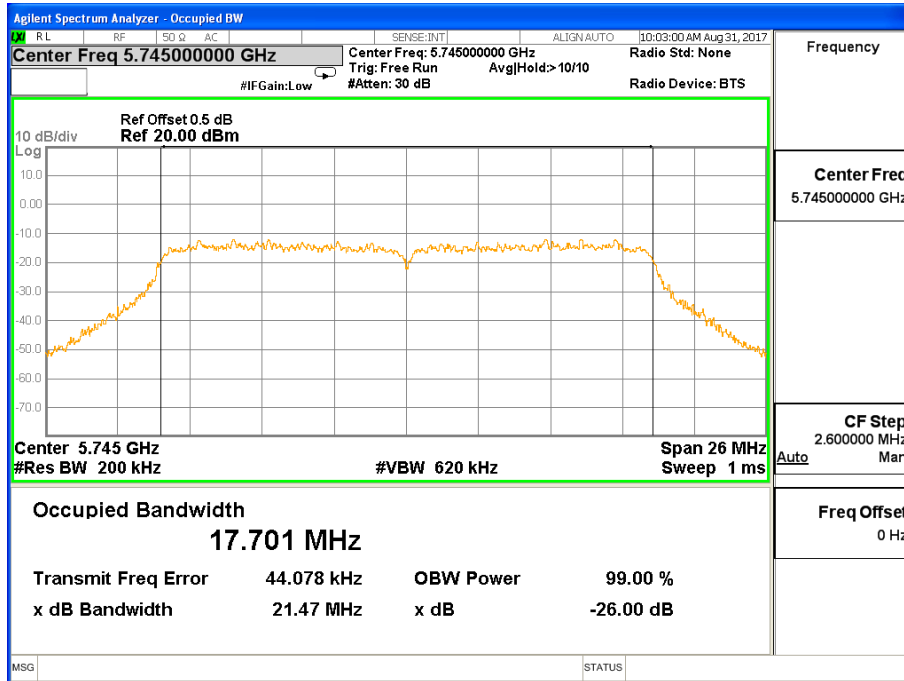

Band IV (5.725-5.850GHz) 802.11n(HT20) 26 dB &99% Bandwidth
26 dB &99% Bandwidth 802.11n(HT20) Channel 149