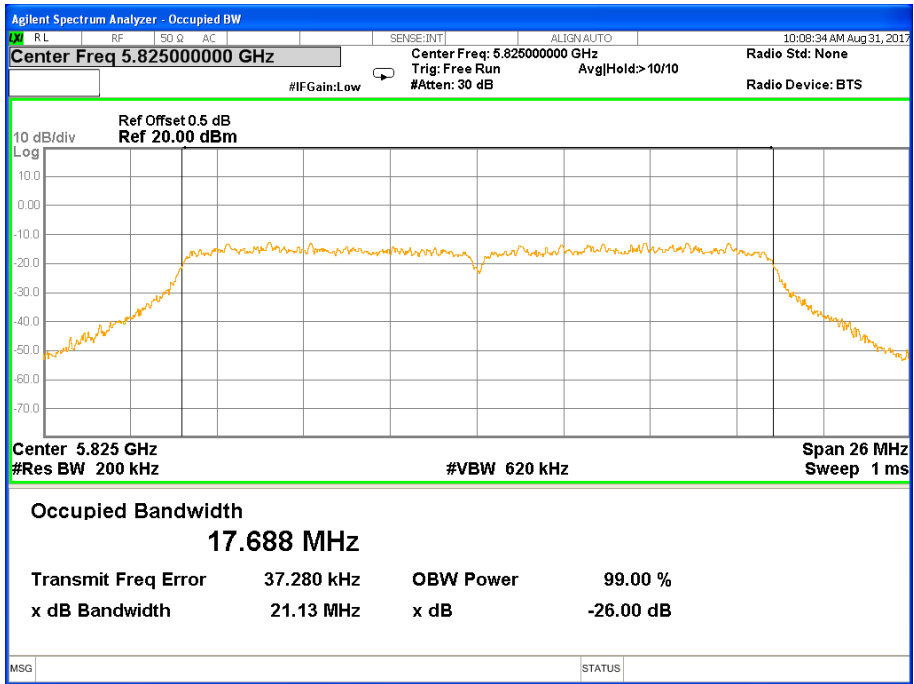

26 dB &99% Bandwidth 802.11n(HT20) Channel 165