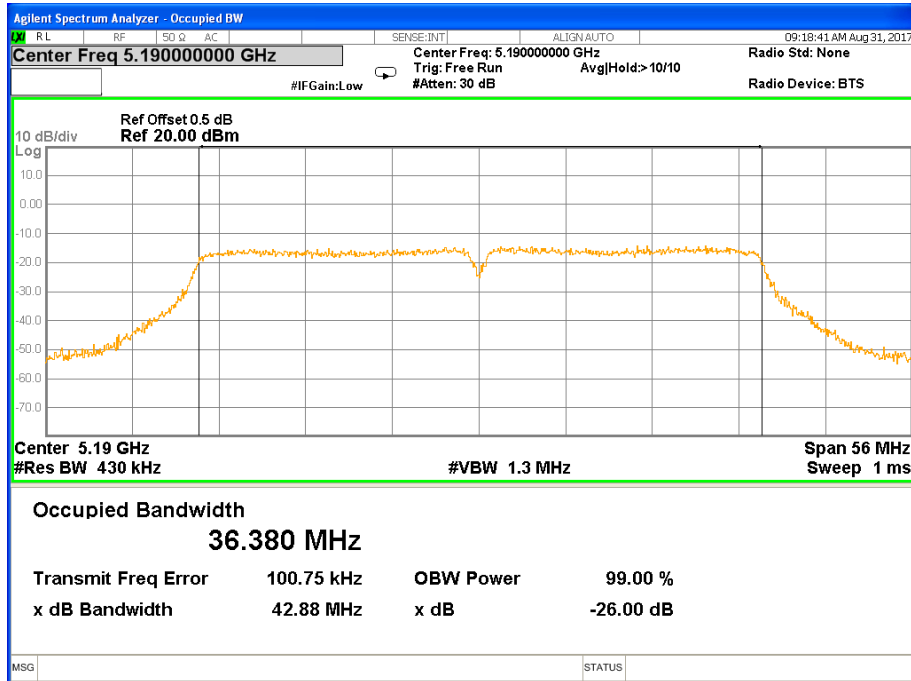

Band I (5.150-5.250GHz) 802.11n(HT40) 26 dB &99% Bandwidth 26 dB &99% Bandwidth 802.11n(HT40) Channel 38