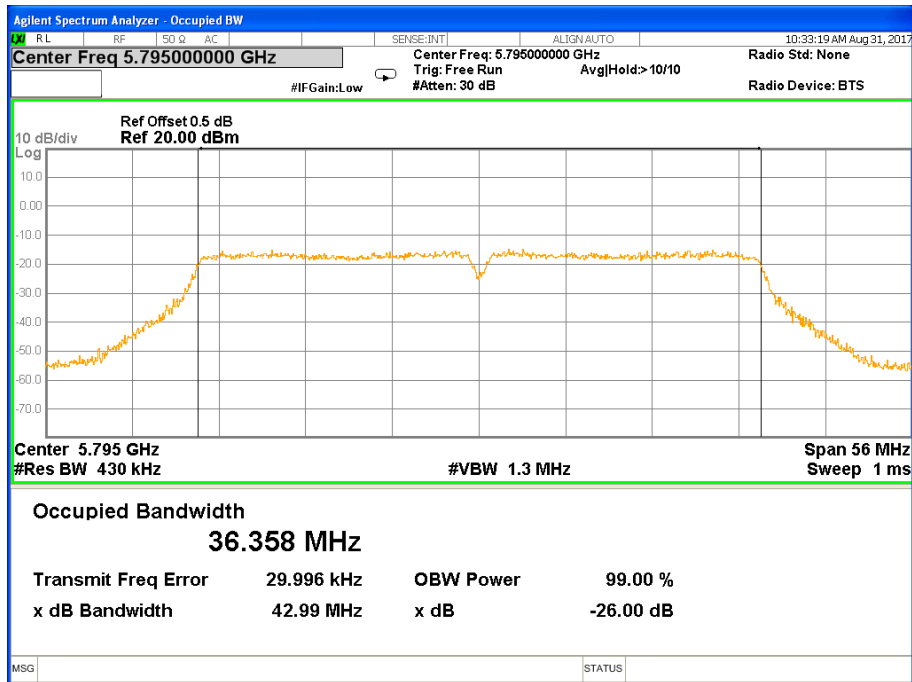

### 26 dB &99% Bandwidth 802.11n(HT20) Channel 165

Band IV (5.725-5.850GHz) 802.11n(HT40) 26 dB &99% Bandwidth  
26 dB &99% Bandwidth 802.11n(HT40) Channel 151

26 dB &99% Bandwidth 802.11n(HT40) Channel 159