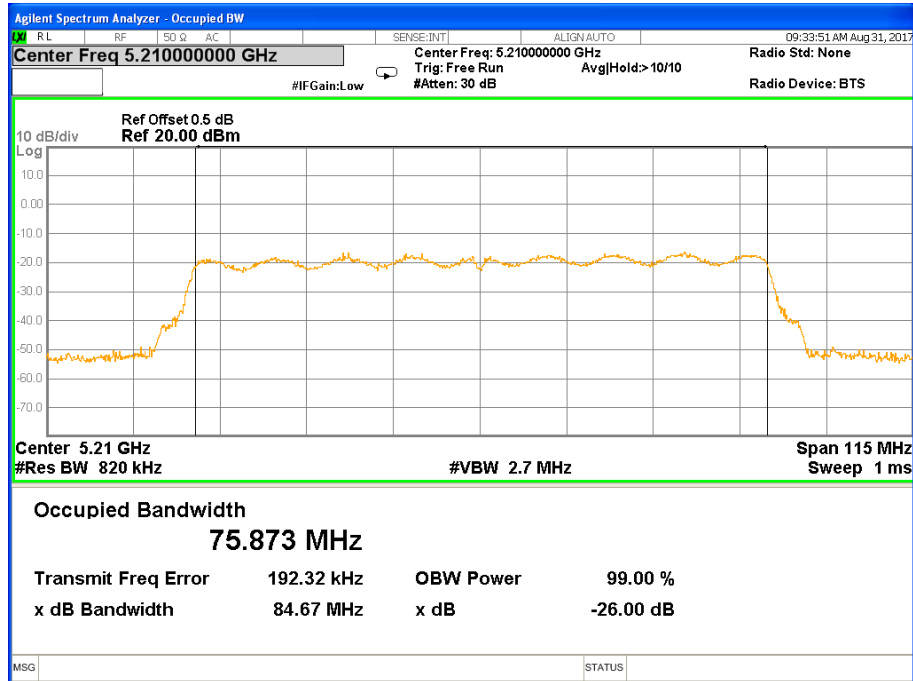

Band I (5.150-5.250GHz) 802.11n(HT40) 26 dB &99% Bandwidth
26 dB &99% Bandwidth 802.11ac(HT80) Channel 42