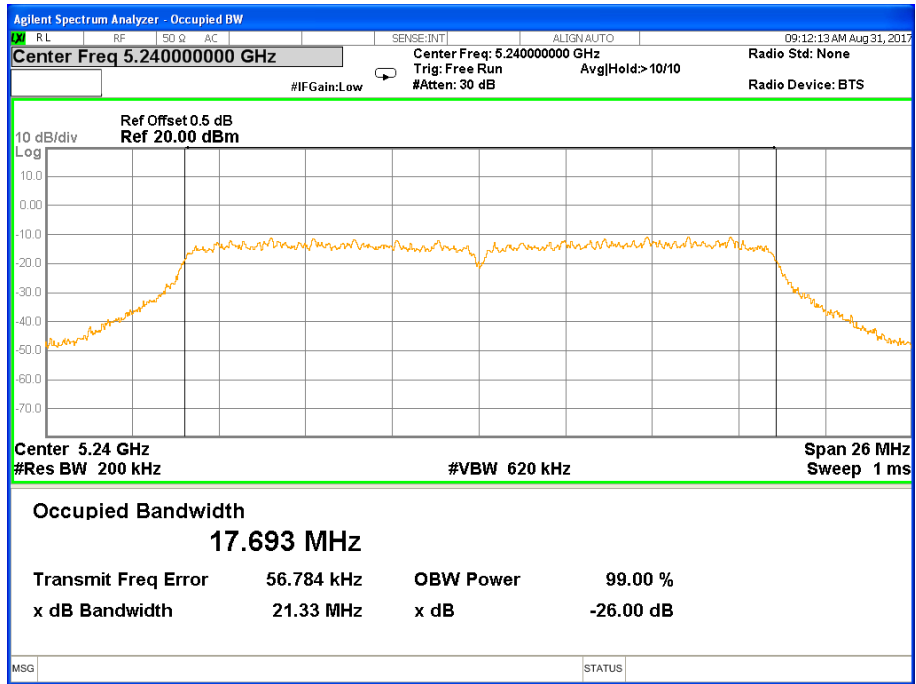

26 dB & 99% Bandwidth 802.11ac(HT20) Channel 48