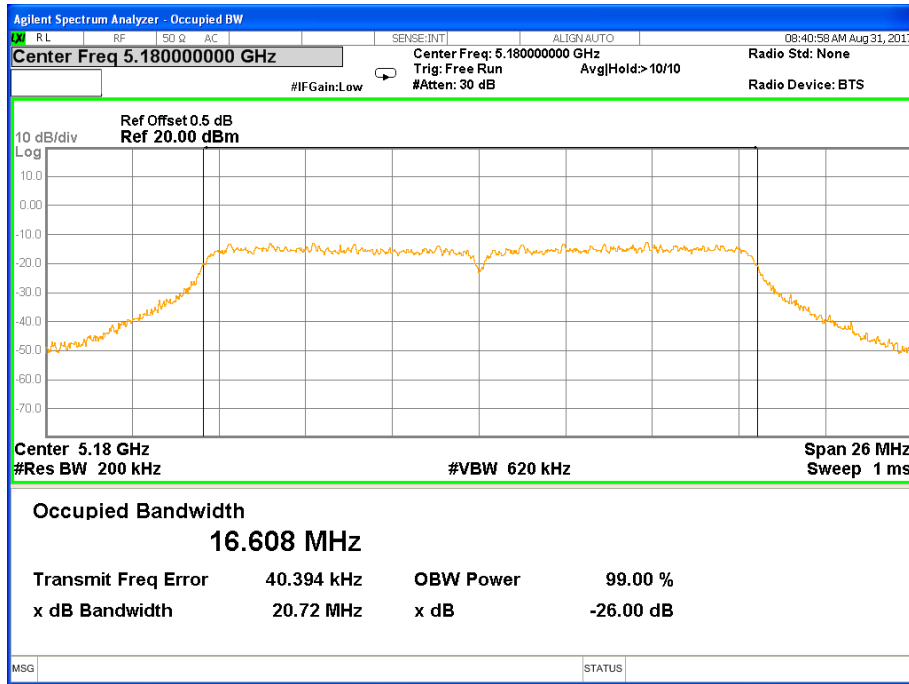

Band I (5.150-5.250GHz) 802.11a 26 dB &99% Bandwidth 26 dB &99% Bandwidth 802.11a Channel 36