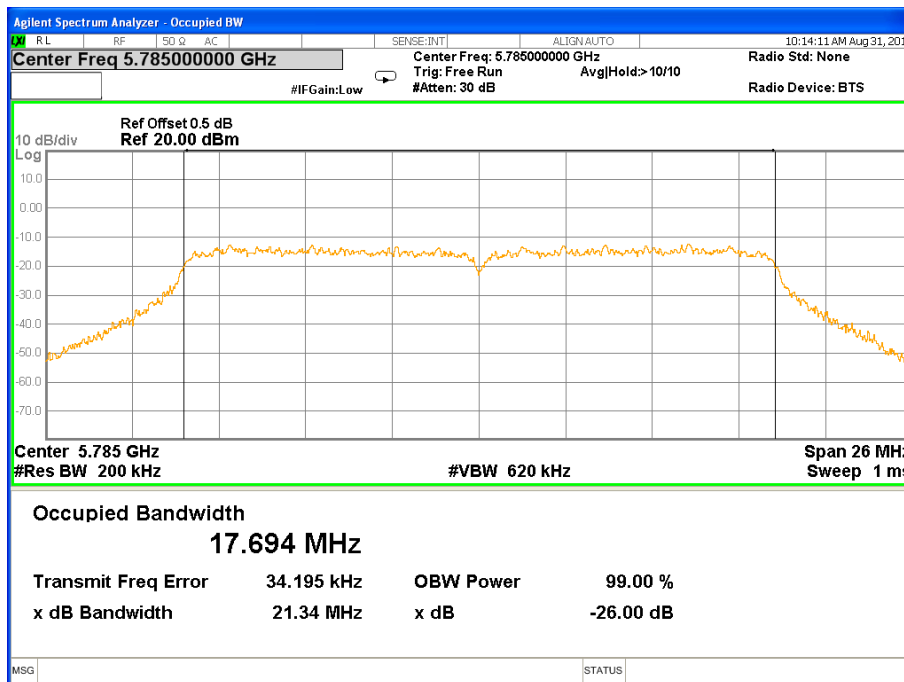

26 dB &99% Bandwidth 802.11ac(HT20) Channel 157