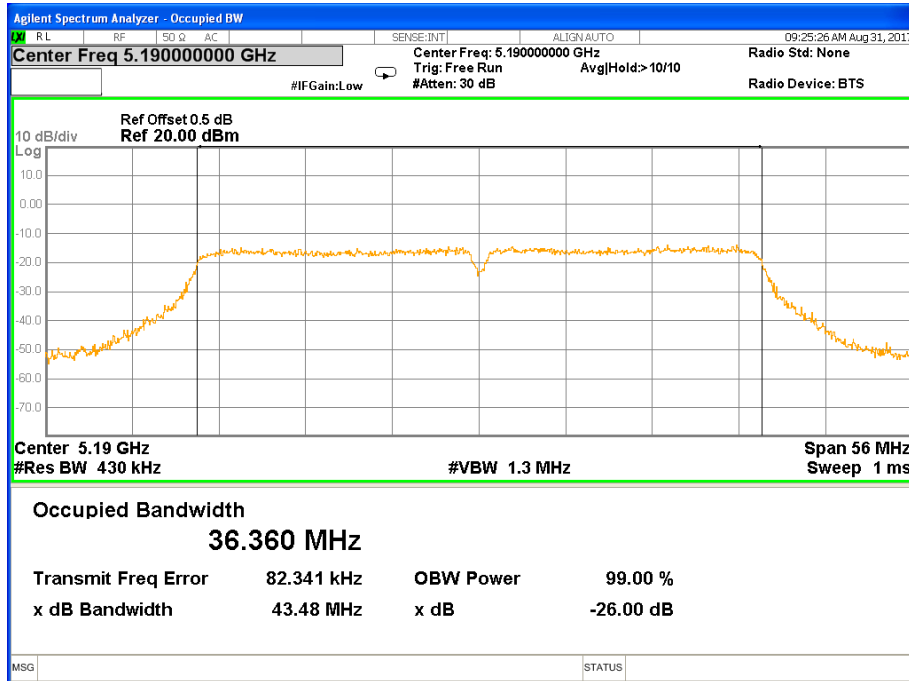

Band I (5.150-5.250GHz) 802.11n(HT40) 26 dB &99% Bandwidth 26 dB &99% Bandwidth 802.11ac(HT40) Channel 38