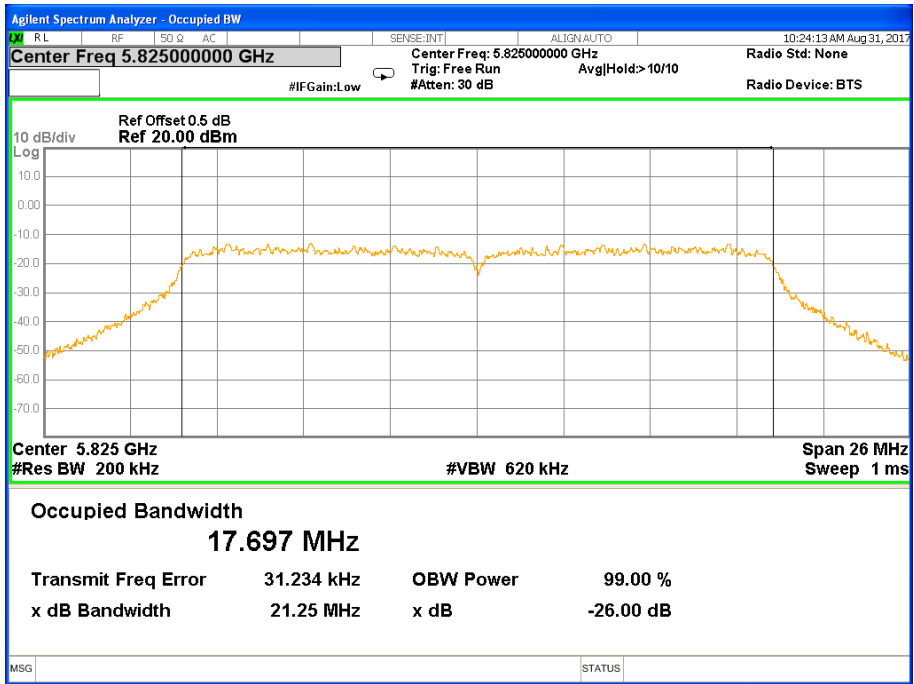

26 dB & 99% Bandwidth 802.11ac(HT20) Channel 165