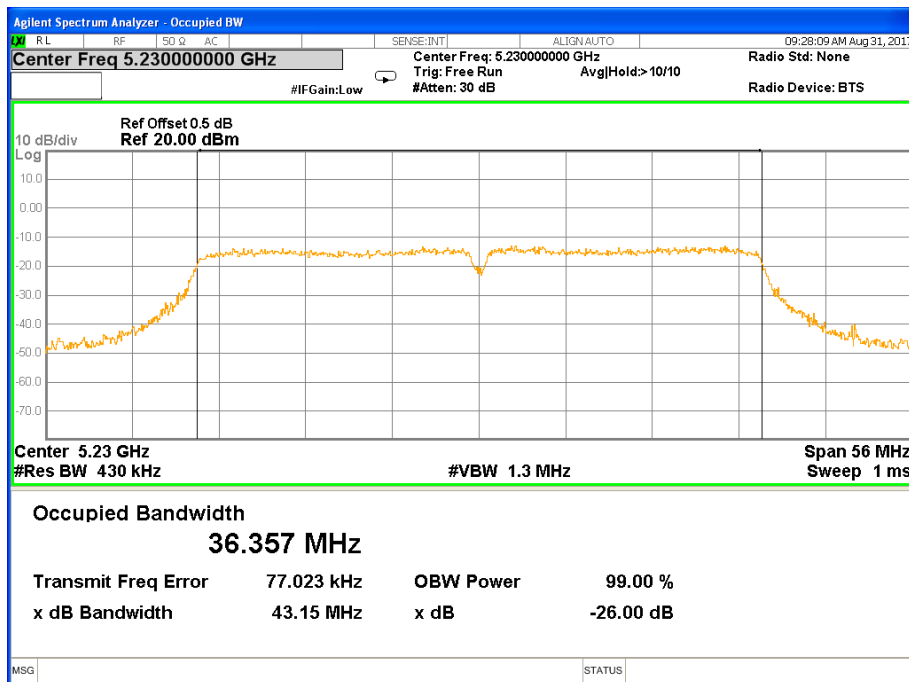

26 dB &99% Bandwidth 802.11ac(HT40) Channel 46