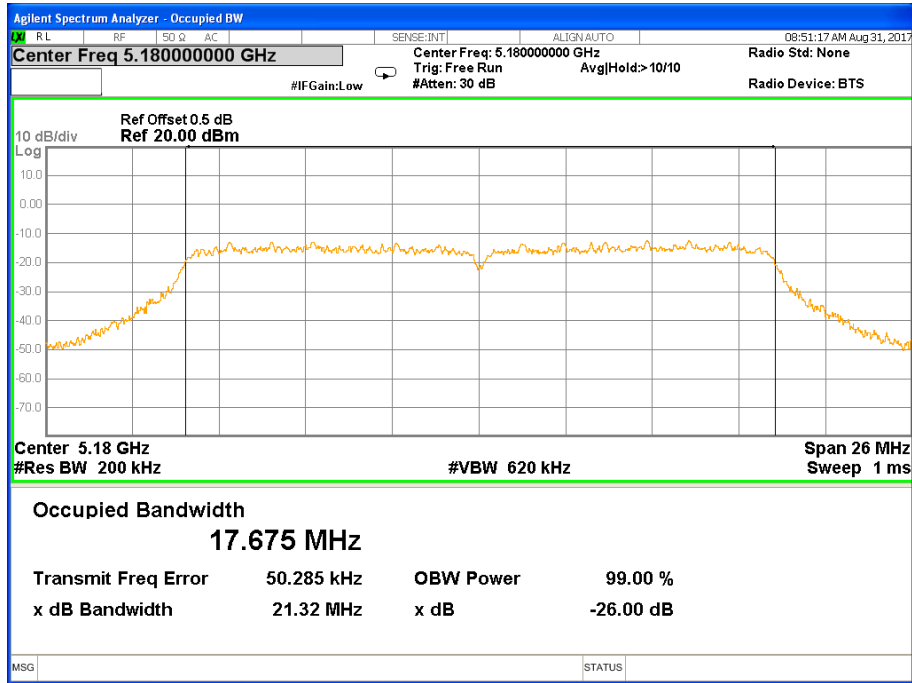

Band I (5.150-5.250GHz) 802.11n(HT20) 26 dB &99% Bandwidth 26 dB &99% Bandwidth 802.11n(HT20) Channel 36