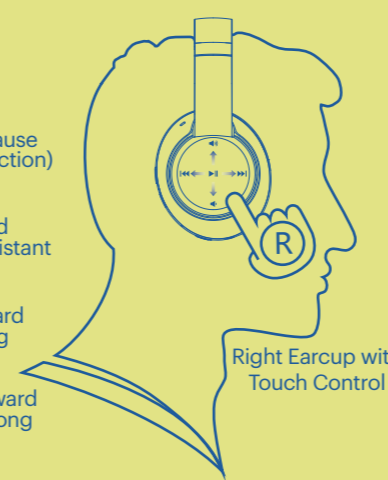

01

Active Noise Canceling

Enhance Outside Sound

On/Off/Bluetooth Pairing

For the first time use, power on the headphones and it will go to pairing mode automatically. Product will automatically reconnect to the last paired device when powered on next time.

Enjoy Your Music

02

x2 Tap Play / Pause
(x1 Tap no instruction)

Tap and Hold
Siri / Google Assistant

Slide Forward
Next Song

Slide Backward
Previous Song

Slide Up
Volume Up

Slide Down
Volume Down

Take a Clear Phone Call

03

X2 Tap Answer

X2 Tap Hangup

Tap and Hold
Reject Incoming Call

Slide Up
Volume Up

Slide Down
Volume Down

Charge Your Headphones