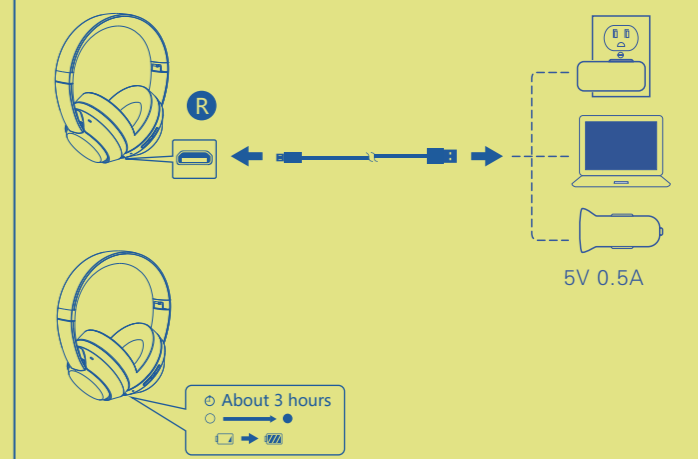

○ About 3 hours
○ →

108±1mm

95±1mm

570±1mm