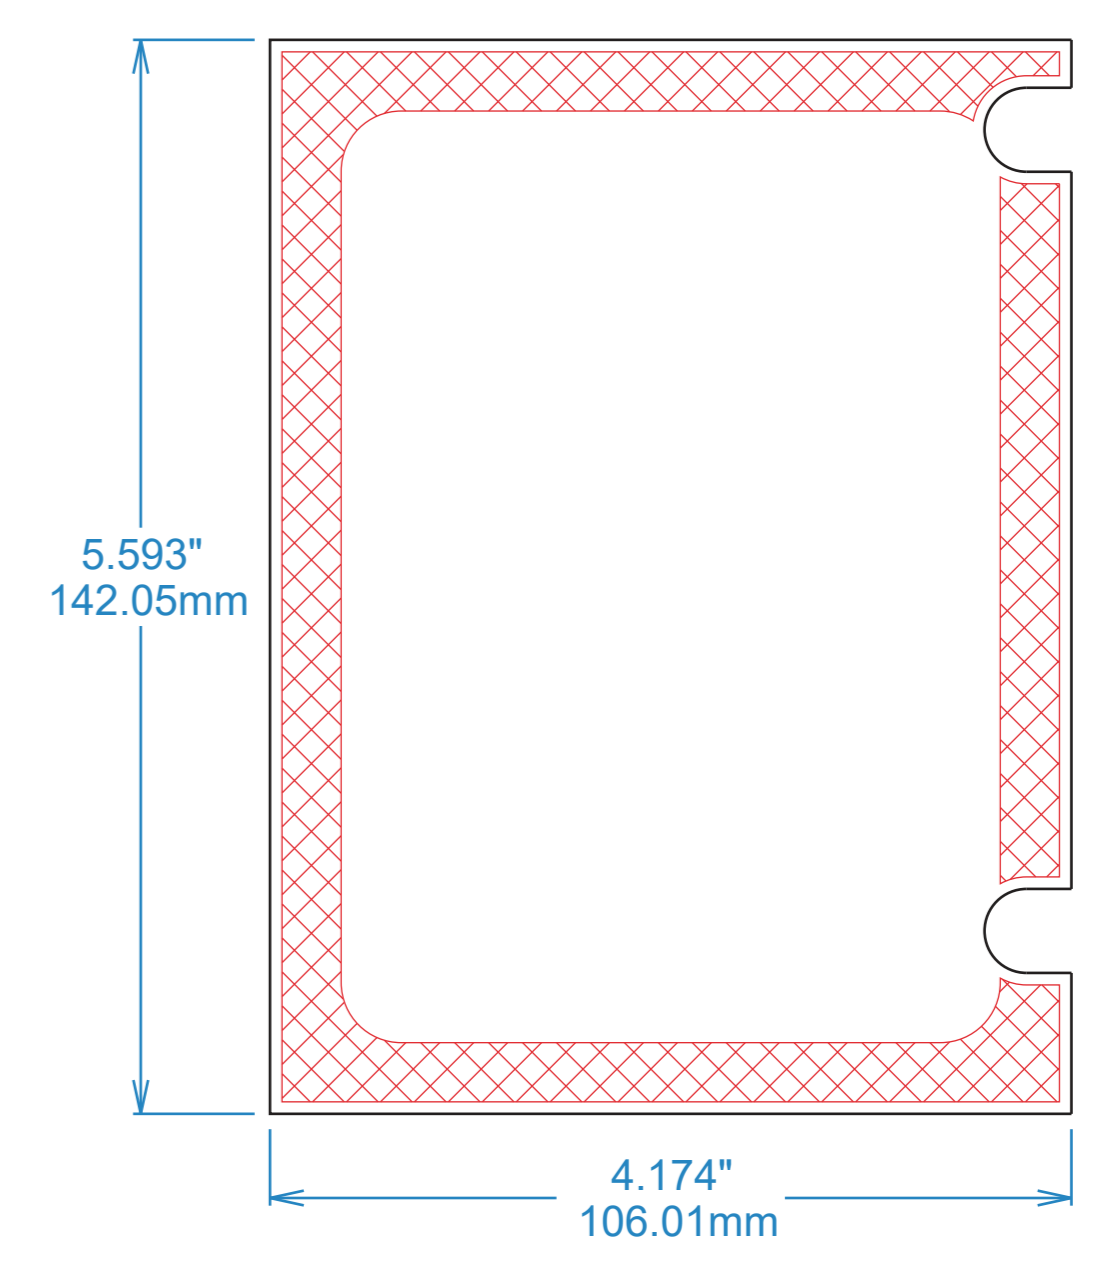

**ATTENTION SUPPLIER:**

The approval of this artwork for production also indicates that the final packaging dimensions have been approved by Walmart PD team member and UPC number is correct.

Specifications for Packaging Art Adaptation <b>Walmart</b> Private-Brand Packaging		Separations		File produced by:	
Process		C M Y K		r-pac International (front)	
File name: 100002895_CANNICE_TRUEVIEW_SPORTCLIP_HEADPHONES_P5	Job#: 54357	Country of origin: China	PMS colors	Revision log	
Supplier: CANNICE	Printer name: R-PAC	Printer phone: 212-465-1818	FOREST		
Packaging type: WINDOW box	Printer email: Tanya.Starace@r-pac.com	Print material/stock: 350G C15	CHARTREUSE		
Package dimensions: 20.791" X 9.856"	Translation resource: Techlink	Additional notes:	Total: 6		
Brand/PD: onn.	Due to printer: TBD	Pack-out: TBD	Coating: ? UV COATING		
Department #/Category: D72	IMPOR. TANT. DATES		Note: this color represents die line and does not print		
Walmart VSN: 100005895	Shipping: TBD	In-store: TBD	Prints: Grey/black, grey/black, Grey/light, Graphik/regular, Graphik/bold, myriad pro/cond/semi/bold		
UPC: TBD	Product Contact: r-pac International, 132 West 36th Street., New York, NY 10018, Walmart Tommy		Additional comments: R-pac to add bleed/s necessary. Walmart or approved ArtAdaptationResources cannot distribute to printers or suppliers. Fonts can be purchased at myfonts.com		

- Cut line
- - - Fold line
- Copy safe area
- Outside bleed
- ▨ Glue area

Cannice  
100002895\_ONN 2.0 TWS - Sport Clip  
OPT02  
10.0919

**ATTENTION SUPPLIER:**

The approval of this artwork for production also indicates that the final packaging dimensions have been approved by Walmart PD team member and UPC number is correct.