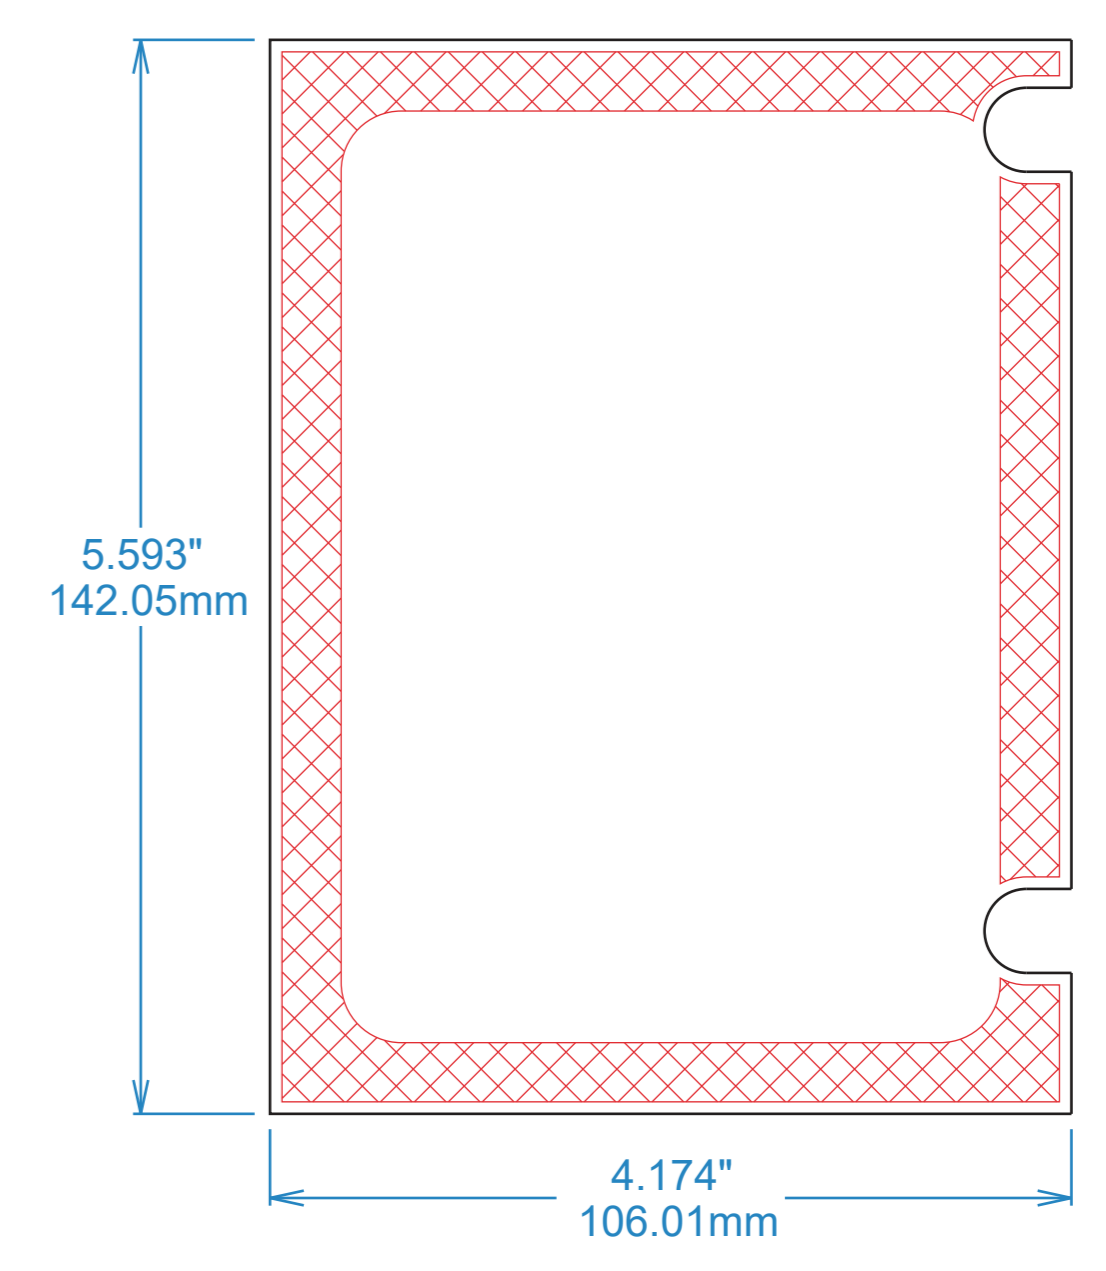

Cannice
100002895_ONN 2.0 TWS - Sport Clip
OPT02
10.0919

ATTENTION SUPPLIER:

The approval of this artwork for production also indicates that the final packaging dimensions have been approved by Walmart PD team member and UPC number is correct.

Specifications for Packaging Art Adaptation		Walmart Private-Brand Packaging	
File name: 100002895_CANNICE_TRUEVIEW_SPORTCLIP_HEADPHONES_P5			
Job#: 54357	Country of origin: China		
Supplier: CANNICE	Printer name: R-PAC		
Packaging type: WINDOW box	Printer phone: 212-465-1818		
Package dimensions: 20.791" X 9.856"	Printer email: Tanya.Starace@r-pac.com		
Brand/PD: onn.	Print material/stock: 350G C15		
Department #/Category: D72	Translation resource: Techlink		
Walmart VSN: 100005895	Additional notes:		
UPC: TBD			
IMPORTANT DATES			
Due to printer: TBD	Pack-out: TBD	Shipping: TBD	In-store: TBD
Product Contact: r-pac International, 132 West 36th Street., New York, NY 10018, Walmart Tommy			

Separations	
Process: C M Y K	
PMS colors: FOREST	
CHARTREUSE	
Total: 6	
Coating: ? UV COATING	
Note: this color represents die line and does not print	
Fonts: Grey/black grey/black Grey/Light Graphik/regular Graphik/bold myriad pro cond serifbold	

File produced by:	
r-pac International (Printed)	
Revision log	

- Cut line
- - - Fold line
- Copy safe area
- Outside bleed
- ▒ Glue area