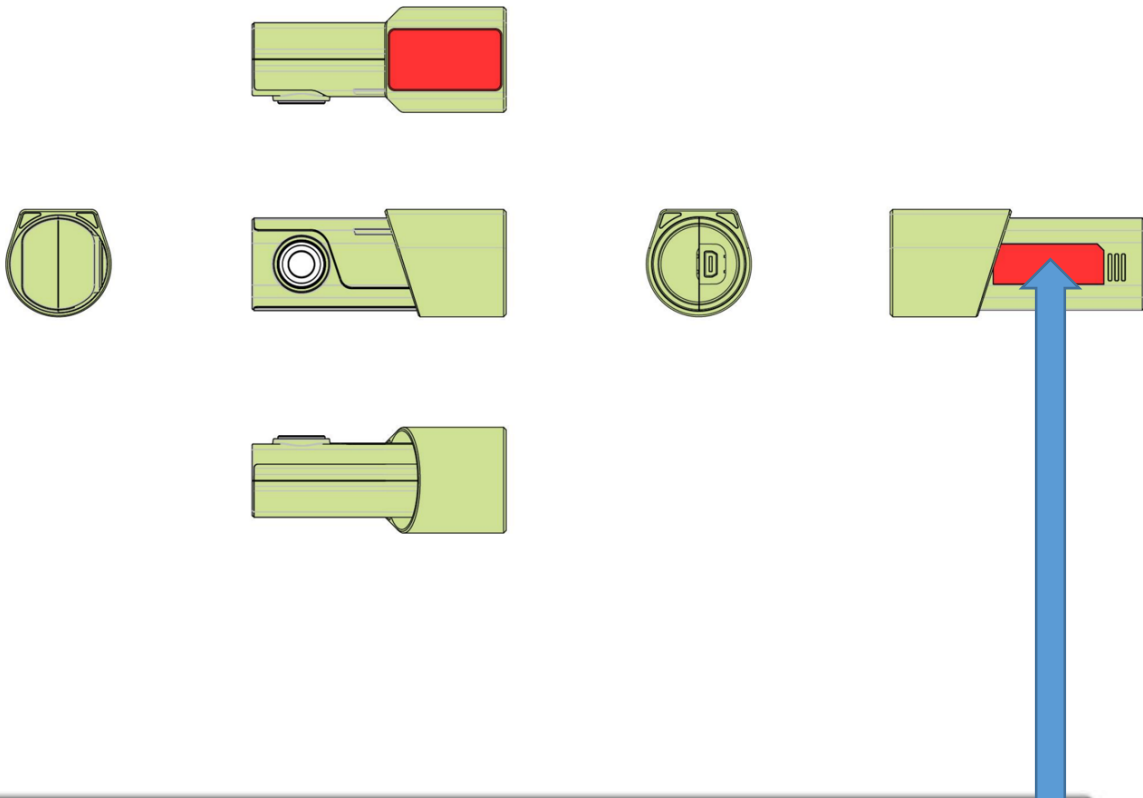

LABEL Location

Car Dash Cam Rear Camera / **Advanced Car Eye 3.0 PRO**

Product name: Car Dash Cam Rear Camera
Manufacturer: THINKWARE corporation

FCC **UK CA** **EAC** **E11**xxxxxx **VCI** **CE**

FCC ID : 2ADTG-ACE3PROR
IC : 12594A-ACE3PROR

Advanced Car Eye 3.0 PRO_R