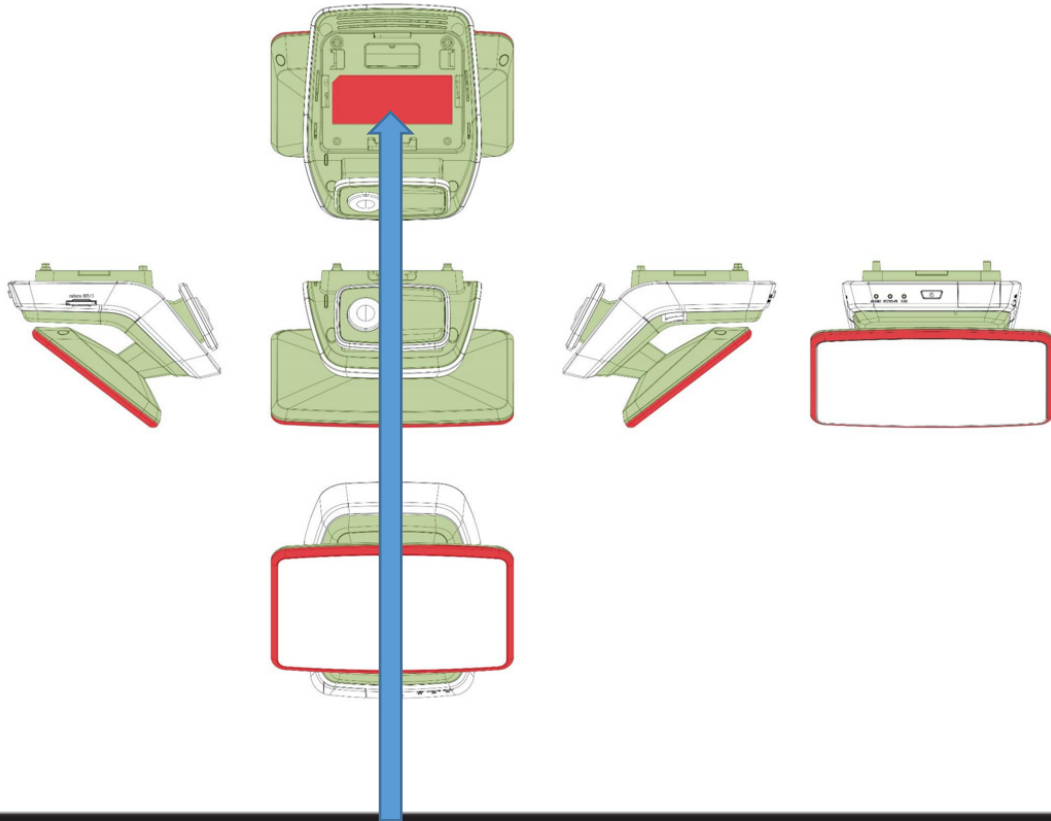

LABEL Location

Car Dash Cam Front Camera / **Advanced Car Eye 3.0 PRO**

 **Advanced Car Eye 3.0 Pro**
Product name: Car Dash Cam Front Camera
Manufacturer: THINKWARE corporation

Production Data, S/N :

RoHS  

 E11 XXXXXXXX

 **FCC** FCC ID : 2ADTG-ACE3PROF
IC : 12594A-ACE3PROF

Made in China