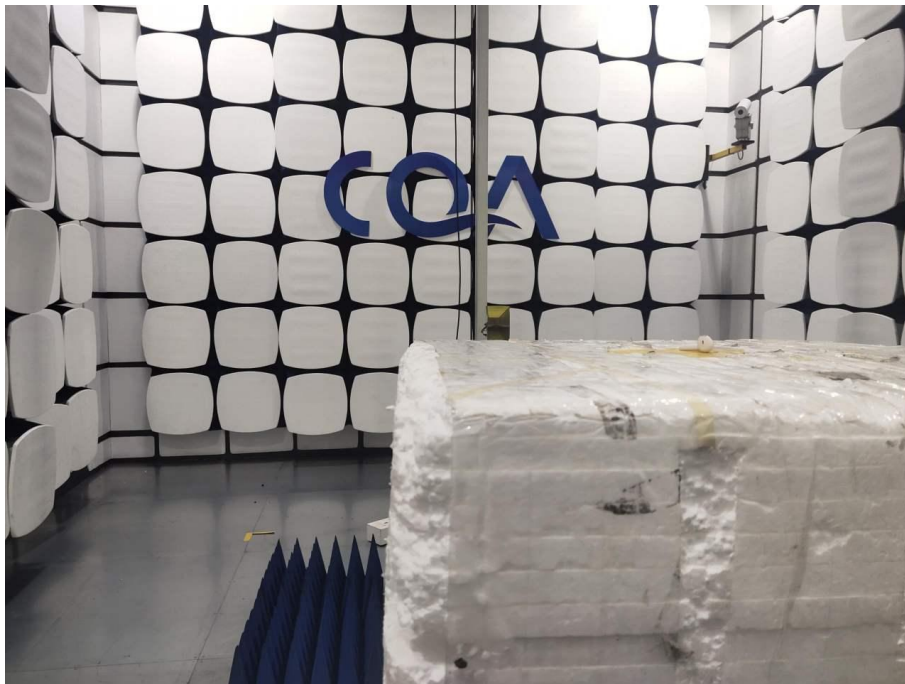

Setup photos

1 Photographs - EUT Test Setup

1.1 Radiated Spurious Emission

9kHz~30MHz:

30MHz~1GHz:

Above 1GHz:

1.2 Conducted Emissions Test Setup