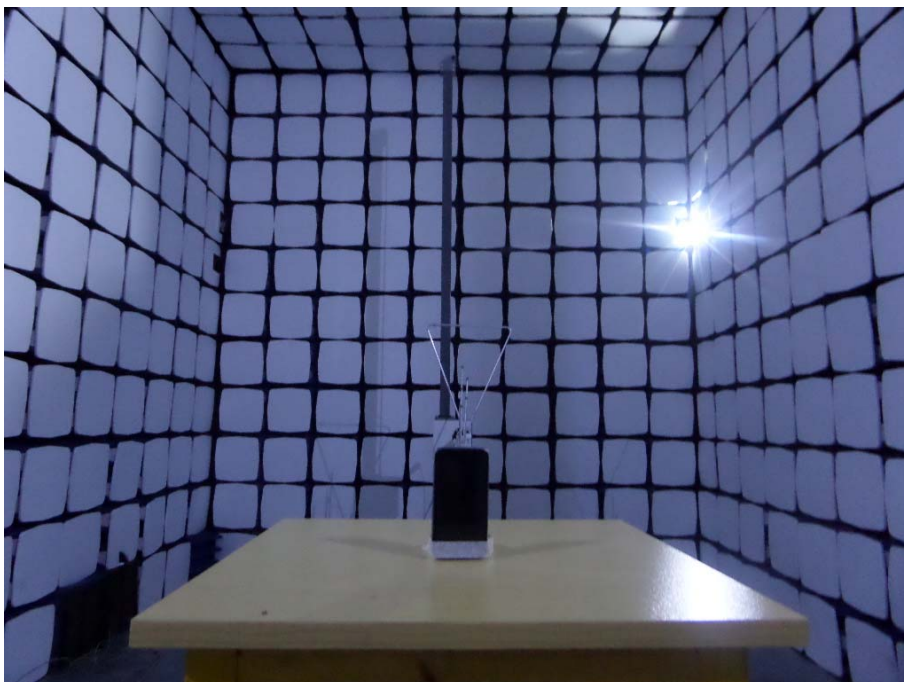

## EXHIBIT 4 - TEST SETUP PHOTOGRAPHS

**FCC ID: 2ADTEY100PRO**

**Spurious Radiation Test Setup (9kHz to 30MHz)**

**Spurious Radiation Test Setup (30MHz to 1G)**

### Spurious Radiation Test Setup (Above1G)