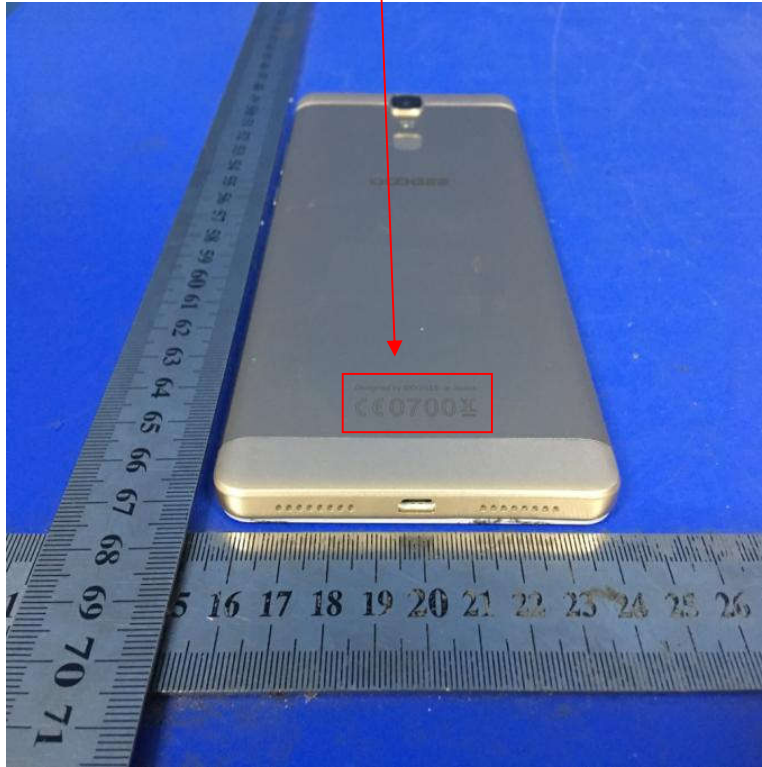

Model: Y6 MAX
FCC ID: 2ADTE-Y6MAX

Size: 3cm(L)*1.0cm(W)

Label here

Material: Laser print on Tagboard

Font color: black

Label background color: White