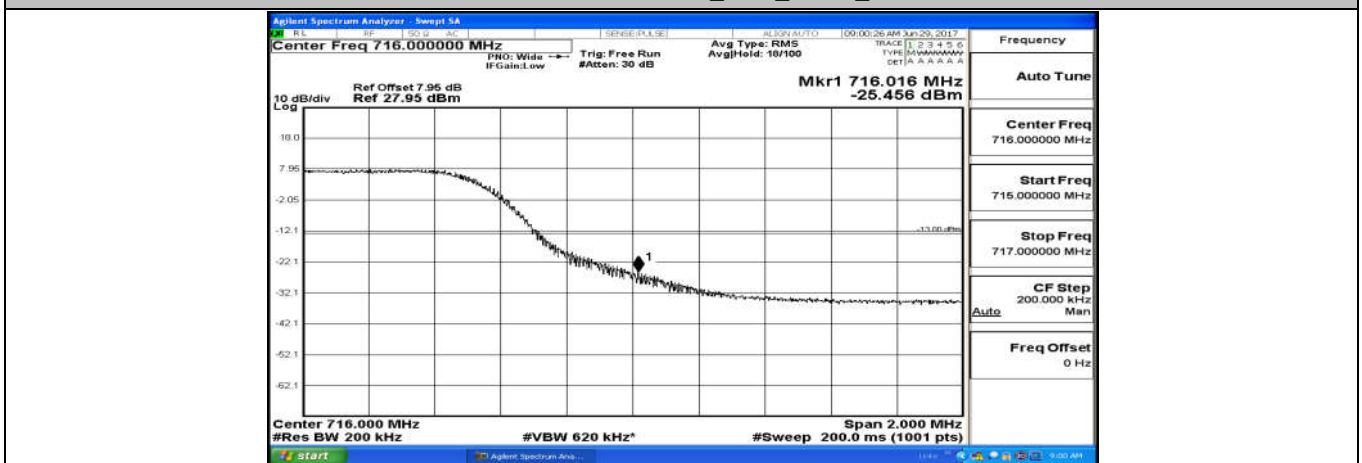

Channel Bandwidth: 10 MHz_HCH_QPSK_50RB#0