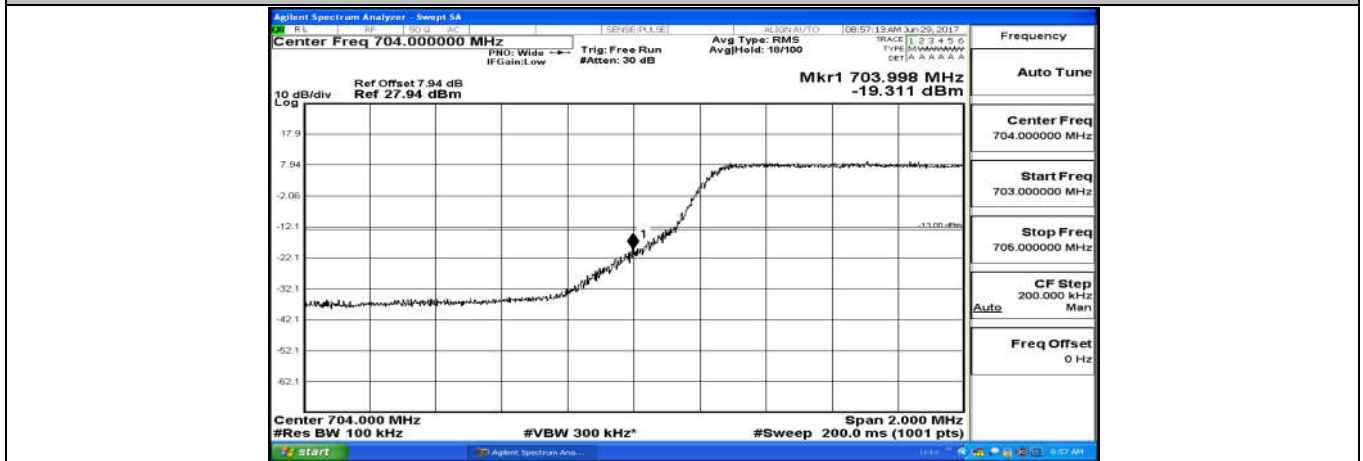

### E.4: Band Edge

Channel Bandwidth: 5 MHz

(Channel Bandwidth: 5 MHz)\_LCH\_QPSK\_25RB#0

(Channel Bandwidth: 5 MHz)\_HCH\_QPSK\_25RB#0

(Channel Bandwidth: 5 MHz)\_LCH\_16QAM\_25RB#0

(Channel Bandwidth: 5 MHz)\_HCH\_16QAM\_25RB#0