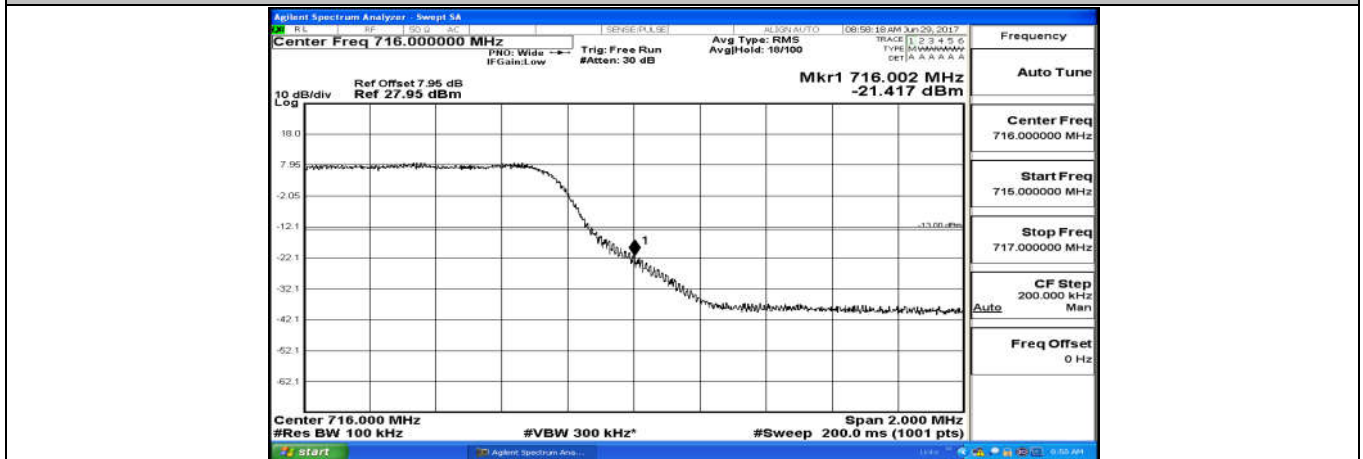

### E.4: Band Edge

Channel Bandwidth: 5 MHz

(Channel Bandwidth: 5 MHz)\_LCH\_QPSK\_25RB#0

(Channel Bandwidth: 5 MHz)\_HCH\_QPSK\_25RB#0

(Channel Bandwidth: 5 MHz)\_LCH\_16QAM\_25RB#0

(Channel Bandwidth: 5 MHz)\_HCH\_16QAM\_25RB#0

Channel Bandwidth: 10 MHz

Channel Bandwidth: 10 MHz\_LCH\_QPSK\_50RB#0

Channel Bandwidth: 10 MHz\_HCH\_QPSK\_50RB#0

Channel Bandwidth: 10 MHz\_LCH\_16QAM\_50RB#0

Channel Bandwidth: 10 MHz\_HCH\_16QAM\_50RB#0