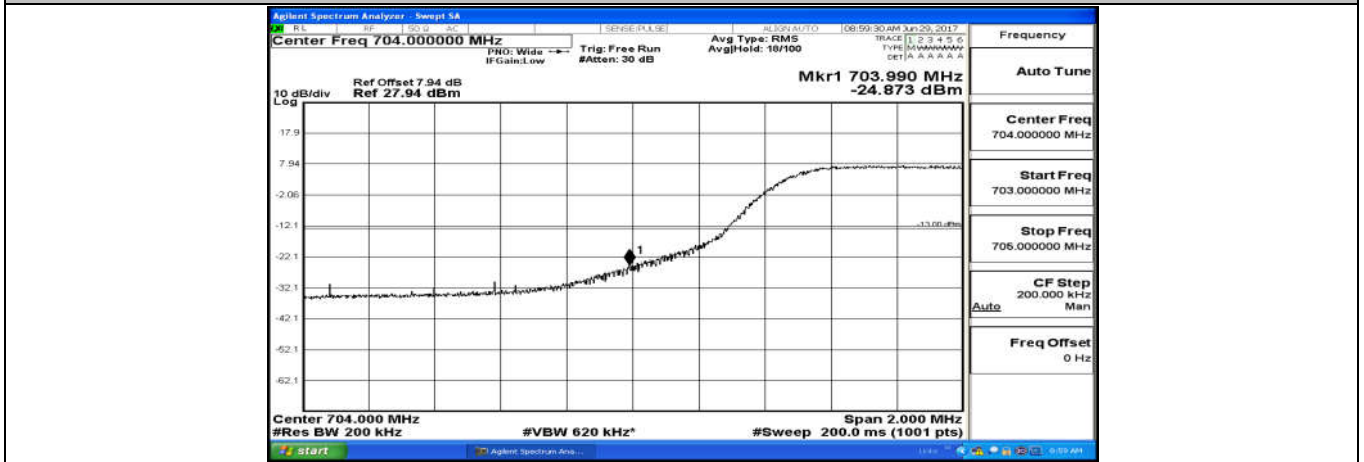

Channel Bandwidth: 10 MHz

Channel Bandwidth: 10 MHz\_LCH\_QPSK\_50RB#0

Channel Bandwidth: 10 MHz\_HCH\_QPSK\_50RB#0

Channel Bandwidth: 10 MHz\_LCH\_16QAM\_50RB#0

Channel Bandwidth: 10 MHz\_HCH\_16QAM\_50RB#0