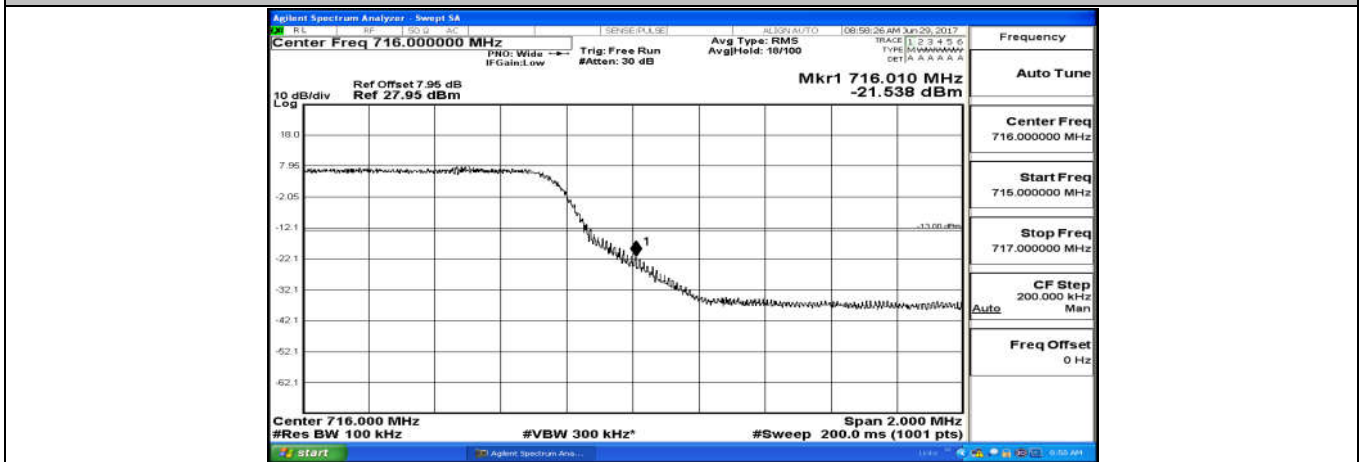

### E.4: Band Edge

Channel Bandwidth: 5 MHz

(Channel Bandwidth: 5 MHz)\_LCH\_QPSK\_25RB#0

(Channel Bandwidth: 5 MHz)\_HCH\_QPSK\_25RB#0

(Channel Bandwidth: 5 MHz)\_LCH\_16QAM\_25RB#0

(Channel Bandwidth: 5 MHz)\_HCH\_16QAM\_25RB#0

Channel Bandwidth: 10 MHz

Channel Bandwidth: 10 MHz\_LCH\_QPSK\_50RB#0

Channel Bandwidth: 10 MHz\_HCH\_QPSK\_50RB#0

Channel Bandwidth: 10 MHz\_LCH\_16QAM\_50RB#0

Channel Bandwidth: 10 MHz\_HCH\_16QAM\_50RB#0