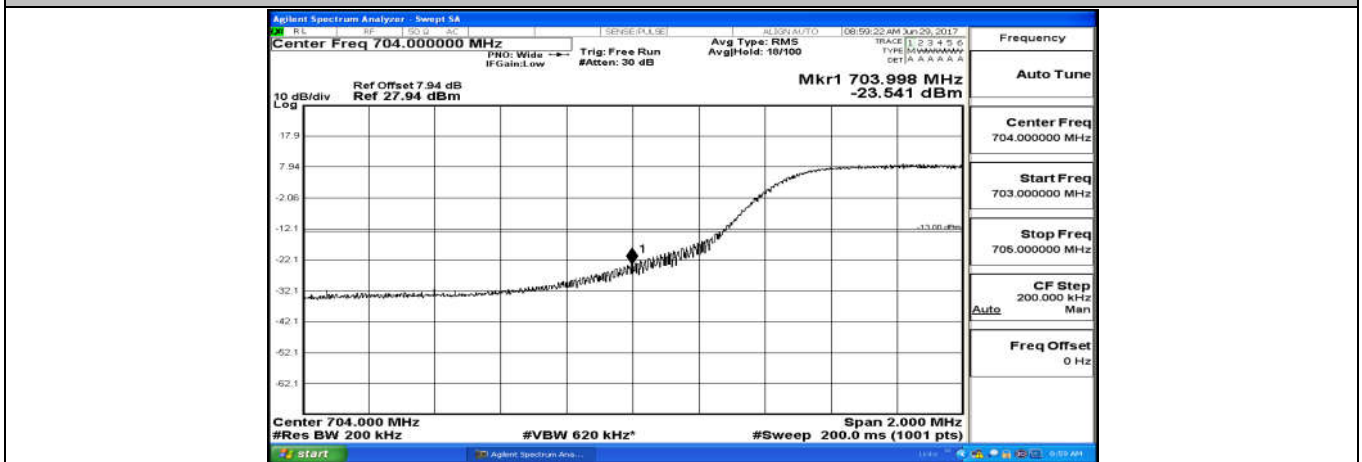

Channel Bandwidth: 10 MHz

Channel Bandwidth: 10 MHz_LCH_QPSK_50RB#0