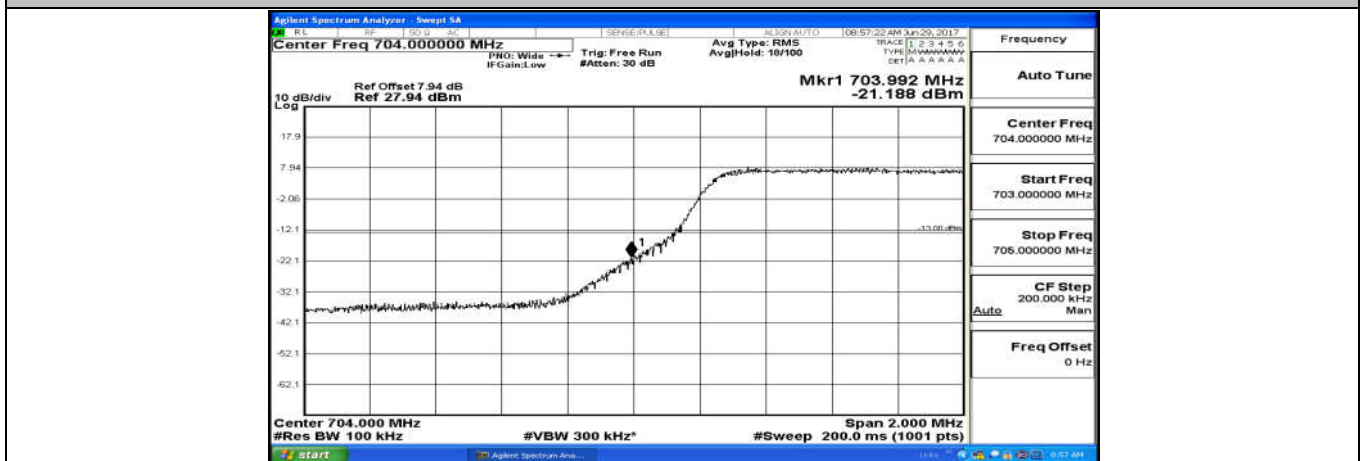

### E.4: Band Edge

Channel Bandwidth: 5 MHz

(Channel Bandwidth: 5 MHz)\_LCH\_QPSK\_25RB#0

(Channel Bandwidth: 5 MHz)\_HCH\_QPSK\_25RB#0

(Channel Bandwidth: 5 MHz)\_LCH\_16QAM\_25RB#0

(Channel Bandwidth: 5 MHz)\_HCH\_16QAM\_25RB#0

Channel Bandwidth: 10 MHz

Channel Bandwidth: 10 MHz\_LCH\_QPSK\_50RB#0

Channel Bandwidth: 10 MHz\_HCH\_QPSK\_50RB#0

Channel Bandwidth: 10 MHz\_LCH\_16QAM\_50RB#0

Channel Bandwidth: 10 MHz\_HCH\_16QAM\_50RB#0