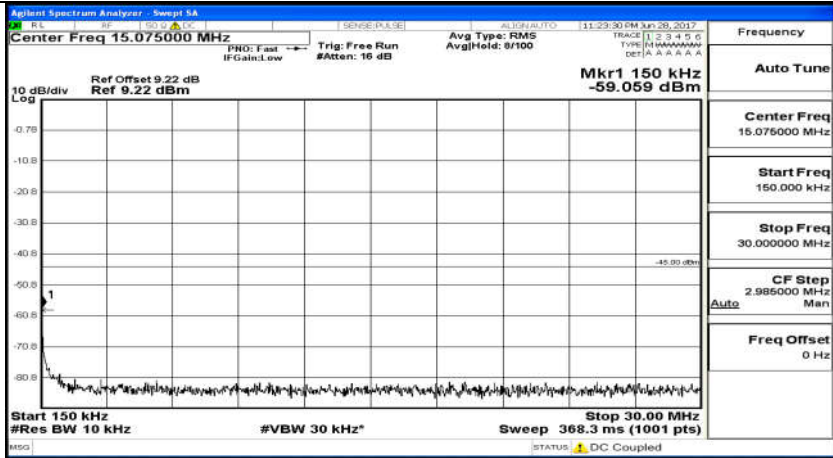

Channel Bandwidth 10 MHz\_LCH\_16QAM\_50RB#0

Channel Bandwidth 10 MHz\_MCH\_16QAM\_50RB#0

Channel Bandwidth 10 MHz\_HCH\_16QAM\_50RB#0

(Channel Bandwidth 15 MHz)\_LCH\_QPSK\_75RB#0

(Channel Bandwidth 15 MHz)\_MCH\_QPSK\_75RB#0