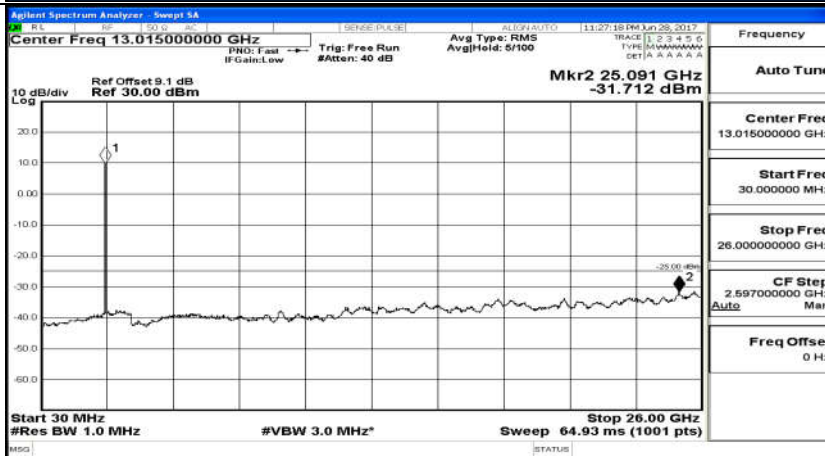

(Channel Bandwidth 15 MHz)\_HCH\_QPSK\_75RB#0

(Channel Bandwidth 15 MHz)\_LCH\_16QAM\_75RB#0

(Channel Bandwidth 15 MHz)\_MCH\_16QAM\_75RB#0

(Channel Bandwidth 15 MHz)\_HCH\_16QAM\_75RB#0

(Channel Bandwidth 20 MHz)\_LCH\_QPSK\_100RB#0