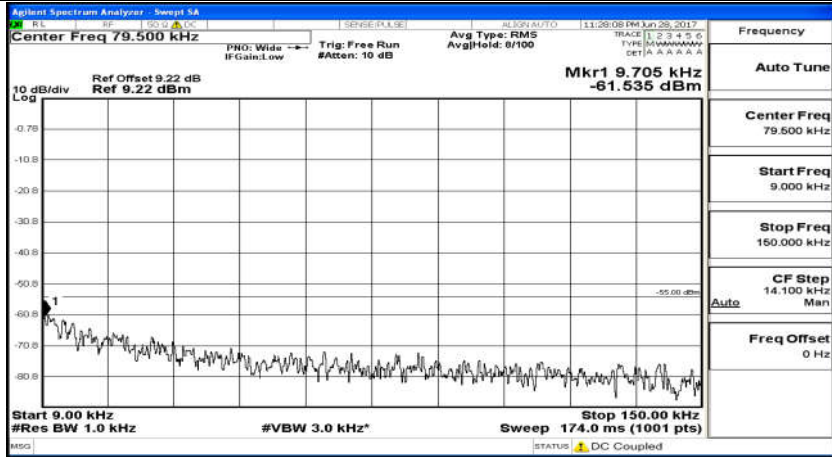

(Channel Bandwidth 20 MHz)_MCH_QPSK_100RB#0