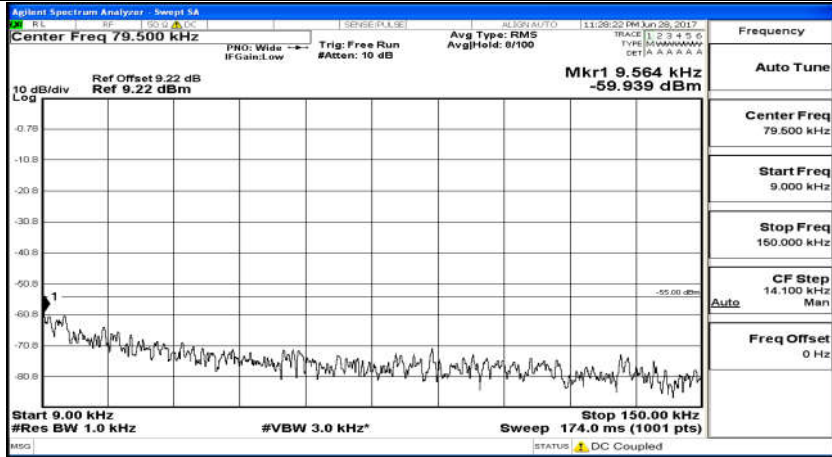

(Channel Bandwidth 20 MHz)_HCH_QPSK_100RB#0