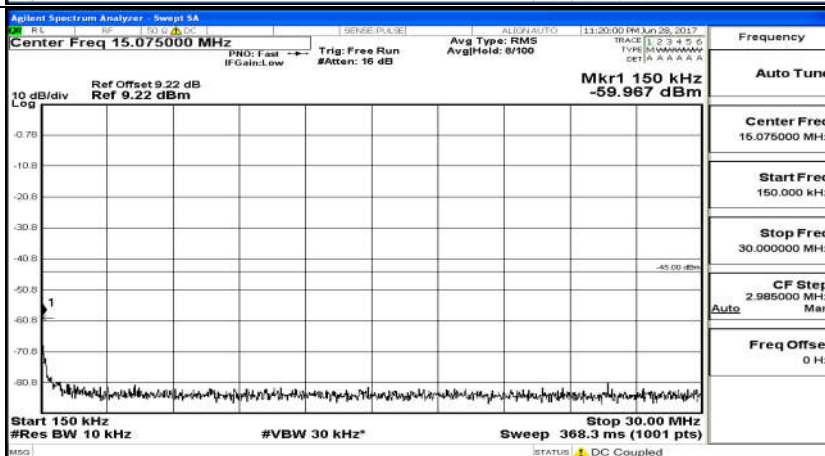

Channel Bandwidth 10 MHz_MCH_16QAM_50RB#0