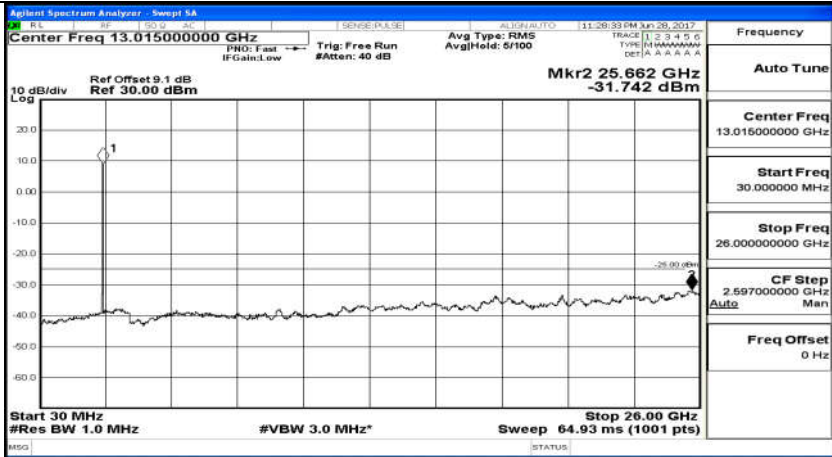

(Channel Bandwidth 20 MHz)_HCH_QPSK_100RB#0