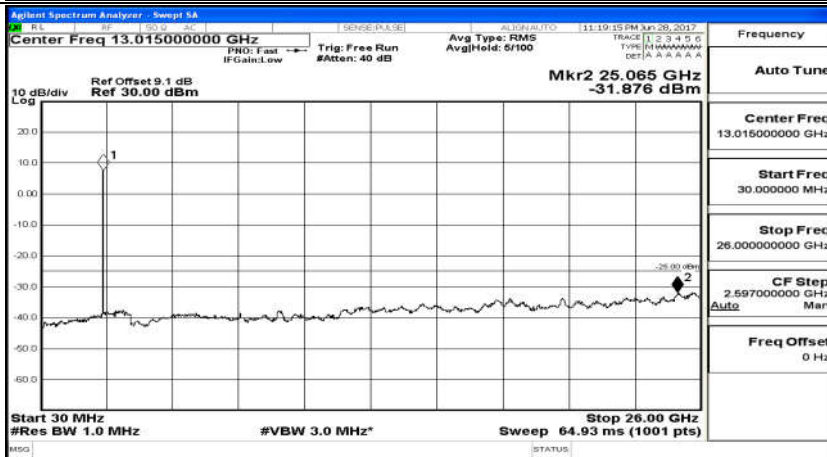

### D.5: Conducted Spurious Emission

(Channel Bandwidth 5 MHz)\_LCH\_QPSK\_25RB#0

(Channel Bandwidth 5 MHz)\_MCH\_QPSK\_25RB#0

(Channel Bandwidth 5 MHz)\_HCH\_QPSK\_25RB#0

(Channel Bandwidth 5 MHz)\_LCH\_16QAM\_25RB#0