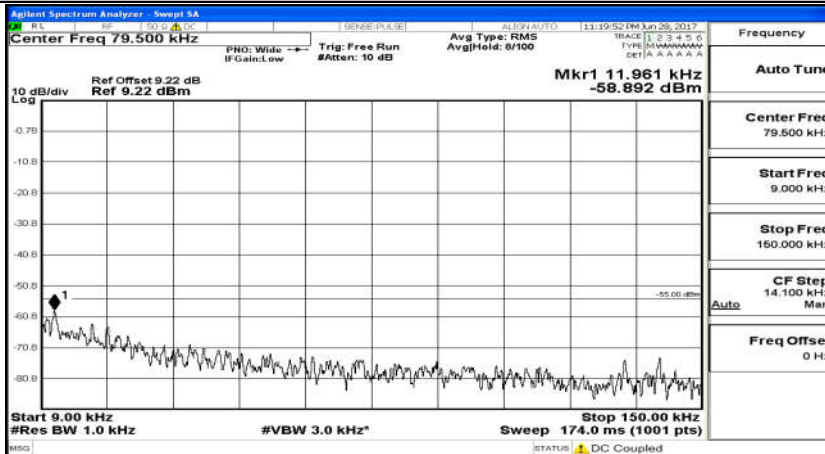

Channel Bandwidth 10 MHz_MCH_16QAM_50RB#0