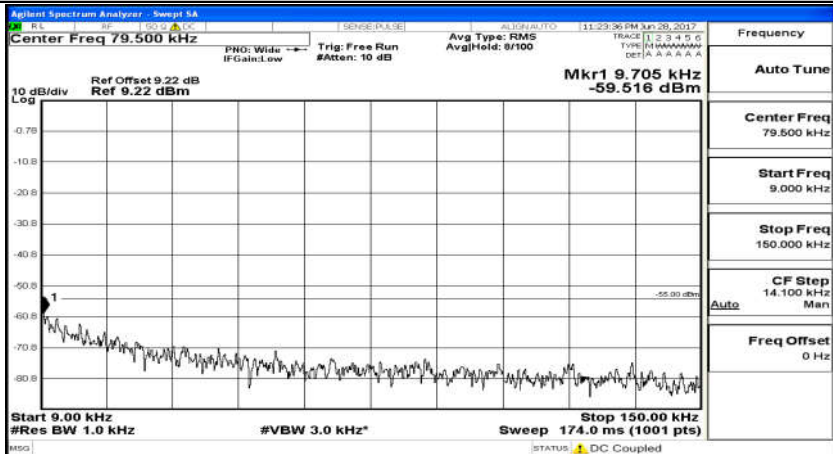

Channel Bandwidth 10 MHz\_LCH\_16QAM\_50RB#0

Channel Bandwidth 10 MHz\_MCH\_16QAM\_50RB#0

Channel Bandwidth 10 MHz\_HCH\_16QAM\_50RB#0

(Channel Bandwidth 15 MHz)\_LCH\_QPSK\_75RB#0

(Channel Bandwidth 15 MHz)\_MCH\_QPSK\_75RB#0