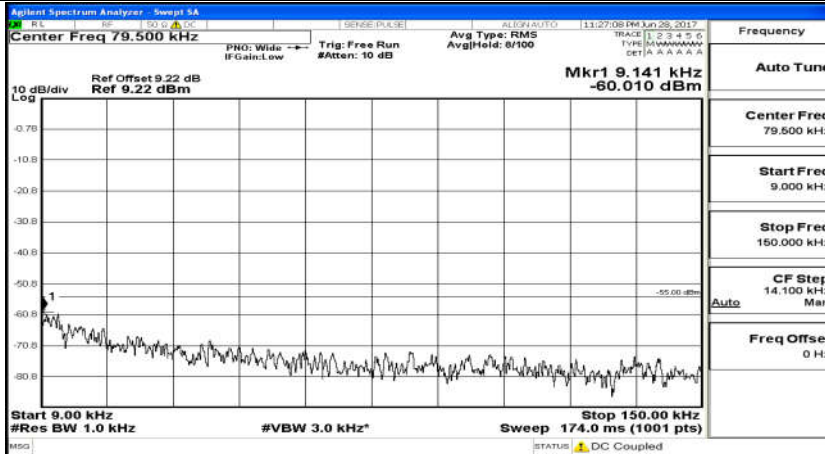

(Channel Bandwidth 15 MHz)\_HCH\_QPSK\_75RB#0

(Channel Bandwidth 15 MHz)\_LCH\_16QAM\_75RB#0

(Channel Bandwidth 15 MHz)\_MCH\_16QAM\_75RB#0

(Channel Bandwidth 15 MHz)\_HCH\_16QAM\_75RB#0

(Channel Bandwidth 20 MHz)\_LCH\_QPSK\_100RB#0