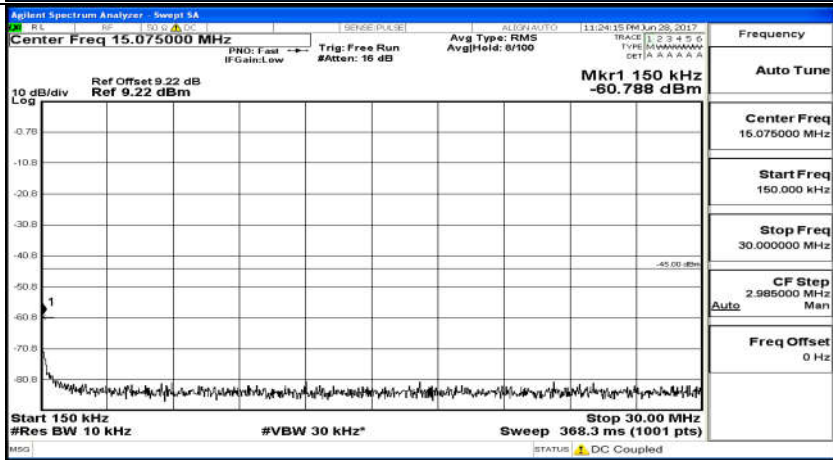

(Channel Bandwidth 15 MHz)_LCH_16QAM_75RB#0