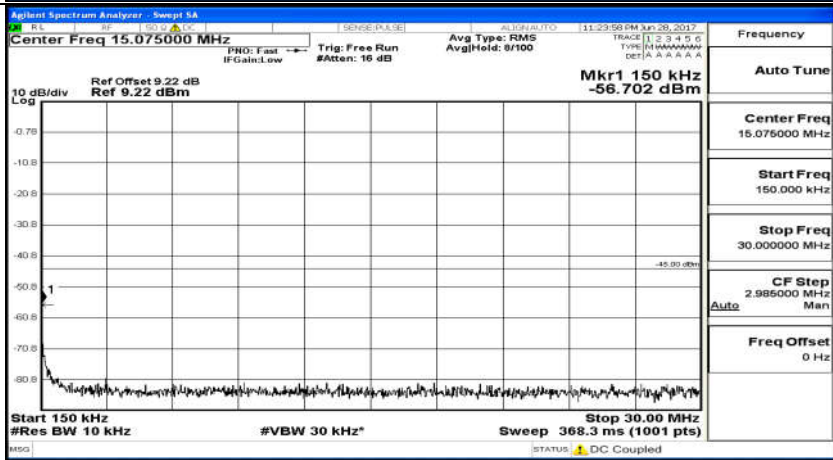

(Channel Bandwidth 15 MHz)_HCH_QPSK_75RB#0