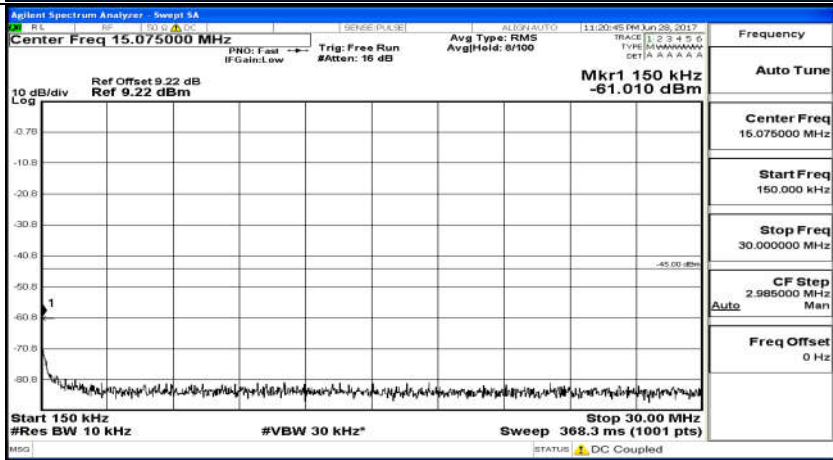

### D.5: Conducted Spurious Emission

(Channel Bandwidth 5 MHz)\_LCH\_QPSK\_25RB#0

(Channel Bandwidth 5 MHz)\_MCH\_QPSK\_25RB#0

(Channel Bandwidth 5 MHz)\_HCH\_QPSK\_25RB#0

(Channel Bandwidth 5 MHz)\_LCH\_16QAM\_25RB#0

(Channel Bandwidth 5 MHz)\_MCH\_16QAM\_25RB#0

(Channel Bandwidth 5 MHz)\_HCH\_16QAM\_25RB#0

Channel Bandwidth 10 MHz\_LCH\_QPSK\_50RB#0

Channel Bandwidth 10 MHz\_MCH\_QPSK\_50RB#0

Channel Bandwidth 10 MHz\_HCH\_QPSK\_50RB#0