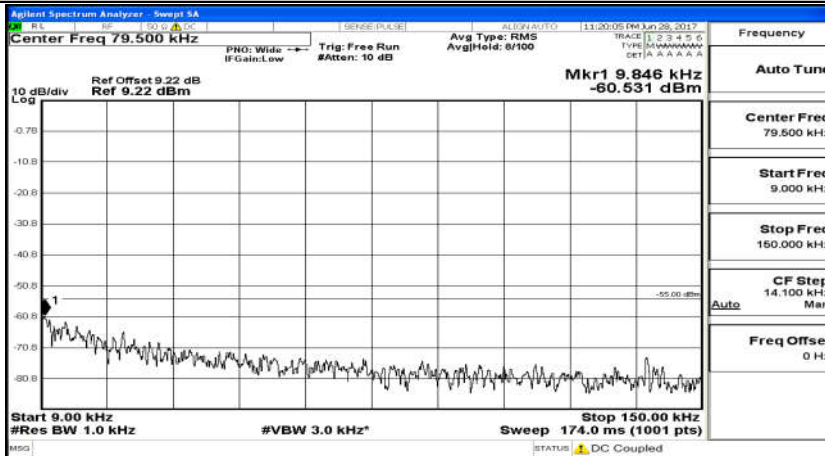

Channel Bandwidth 10 MHz_HCH_16QAM_50RB#0