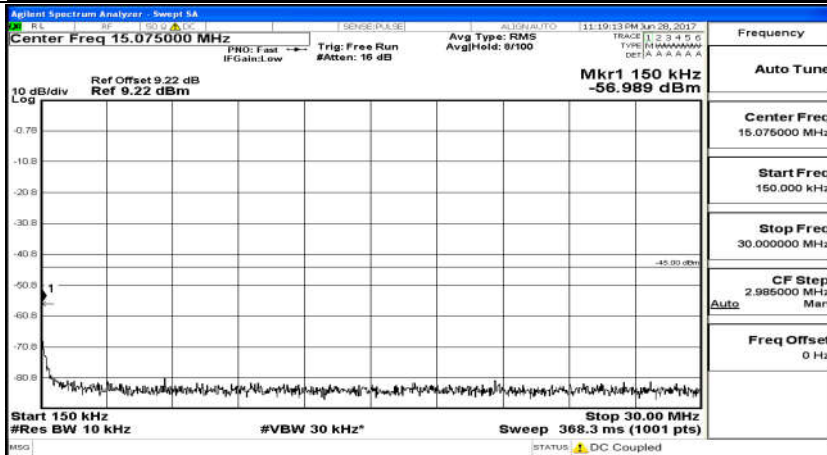

### D.5: Conducted Spurious Emission

(Channel Bandwidth 5 MHz)\_LCH\_QPSK\_25RB#0

(Channel Bandwidth 5 MHz)\_MCH\_QPSK\_25RB#0

(Channel Bandwidth 5 MHz)\_HCH\_QPSK\_25RB#0

(Channel Bandwidth 5 MHz)\_LCH\_16QAM\_25RB#0

(Channel Bandwidth 5 MHz)\_MCH\_16QAM\_25RB#0

(Channel Bandwidth 5 MHz)\_HCH\_16QAM\_25RB#0

Channel Bandwidth 10 MHz\_LCH\_QPSK\_50RB#0

Channel Bandwidth 10 MHz\_MCH\_QPSK\_50RB#0

Channel Bandwidth 10 MHz\_HCH\_QPSK\_50RB#0