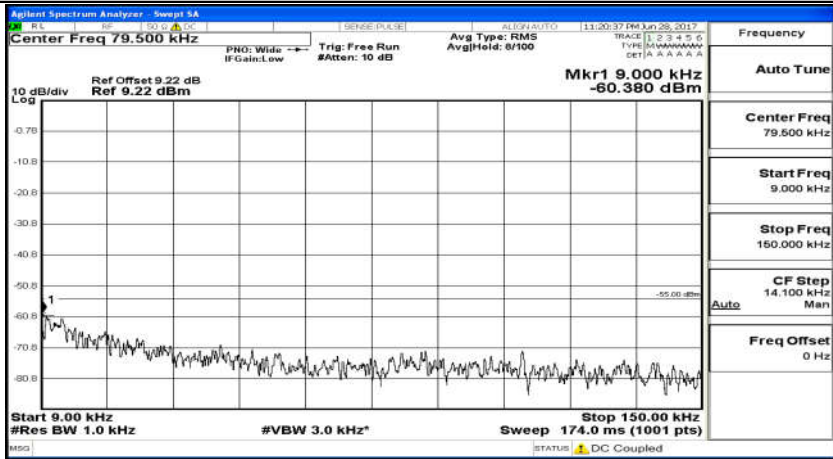

(Channel Bandwidth 5 MHz)_MCH_16QAM_25RB#0