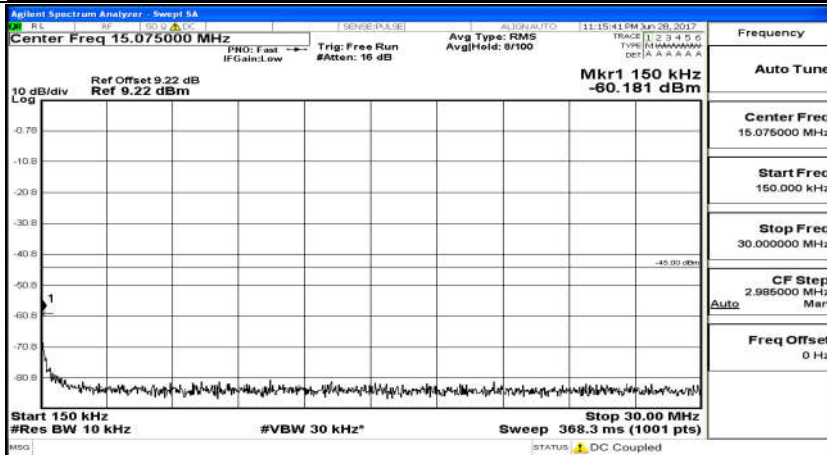

### D.5: Conducted Spurious Emission

(Channel Bandwidth 5 MHz)\_LCH\_QPSK\_25RB#0

(Channel Bandwidth 5 MHz)\_MCH\_QPSK\_25RB#0

(Channel Bandwidth 5 MHz)\_HCH\_QPSK\_25RB#0

(Channel Bandwidth 5 MHz)\_LCH\_16QAM\_25RB#0

(Channel Bandwidth 5 MHz)\_MCH\_16QAM\_25RB#0

(Channel Bandwidth 5 MHz)\_HCH\_16QAM\_25RB#0

Channel Bandwidth 10 MHz\_LCH\_QPSK\_50RB#0

Channel Bandwidth 10 MHz\_MCH\_QPSK\_50RB#0

Channel Bandwidth 10 MHz\_HCH\_QPSK\_50RB#0