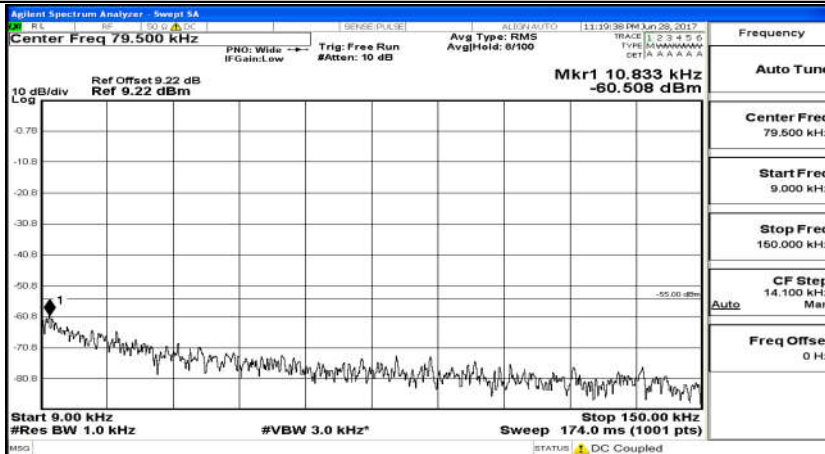

Channel Bandwidth 10 MHz_LCH_16QAM_50RB#0