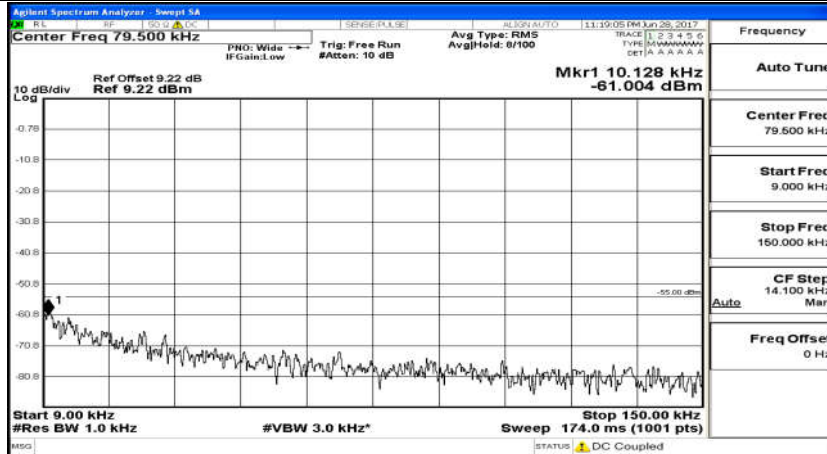

### D.5: Conducted Spurious Emission

(Channel Bandwidth 5 MHz)\_LCH\_QPSK\_25RB#0

(Channel Bandwidth 5 MHz)\_MCH\_QPSK\_25RB#0

(Channel Bandwidth 5 MHz)\_HCH\_QPSK\_25RB#0

(Channel Bandwidth 5 MHz)\_LCH\_16QAM\_25RB#0