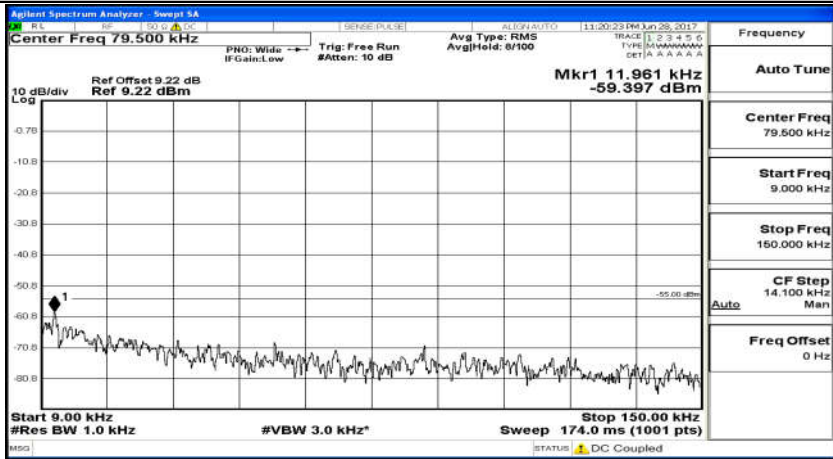

### D.5: Conducted Spurious Emission

(Channel Bandwidth 5 MHz)\_LCH\_QPSK\_25RB#0

(Channel Bandwidth 5 MHz)\_MCH\_QPSK\_25RB#0

(Channel Bandwidth 5 MHz)\_HCH\_QPSK\_25RB#0

(Channel Bandwidth 5 MHz)\_LCH\_16QAM\_25RB#0