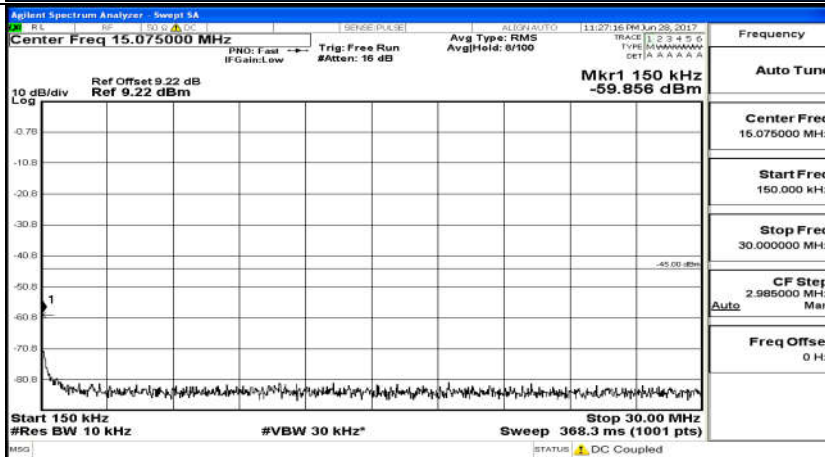

(Channel Bandwidth 15 MHz)\_HCH\_QPSK\_75RB#0

(Channel Bandwidth 15 MHz)\_LCH\_16QAM\_75RB#0

(Channel Bandwidth 15 MHz)\_MCH\_16QAM\_75RB#0

(Channel Bandwidth 15 MHz)\_HCH\_16QAM\_75RB#0

(Channel Bandwidth 20 MHz)\_LCH\_QPSK\_100RB#0