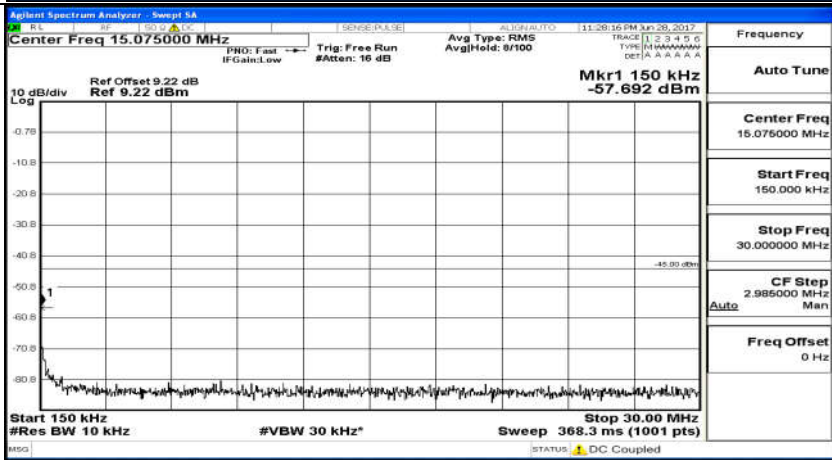

(Channel Bandwidth 20 MHz)_MCH_QPSK_100RB#0