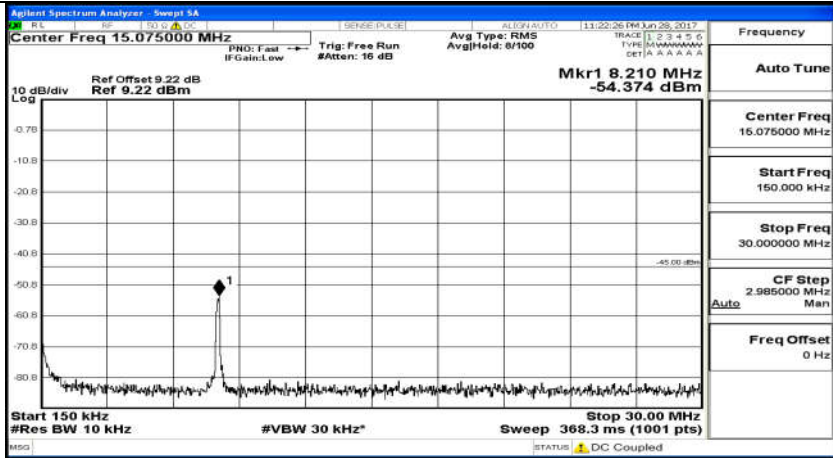

### D.5: Conducted Spurious Emission

(Channel Bandwidth 5 MHz)\_LCH\_QPSK\_25RB#0

(Channel Bandwidth 5 MHz)\_MCH\_QPSK\_25RB#0

(Channel Bandwidth 5 MHz)\_HCH\_QPSK\_25RB#0

(Channel Bandwidth 5 MHz)\_LCH\_16QAM\_25RB#0

(Channel Bandwidth 5 MHz)\_MCH\_16QAM\_25RB#0

(Channel Bandwidth 5 MHz)\_HCH\_16QAM\_25RB#0

Channel Bandwidth 10 MHz\_LCH\_QPSK\_50RB#0

Channel Bandwidth 10 MHz\_MCH\_QPSK\_50RB#0

Channel Bandwidth 10 MHz\_HCH\_QPSK\_50RB#0