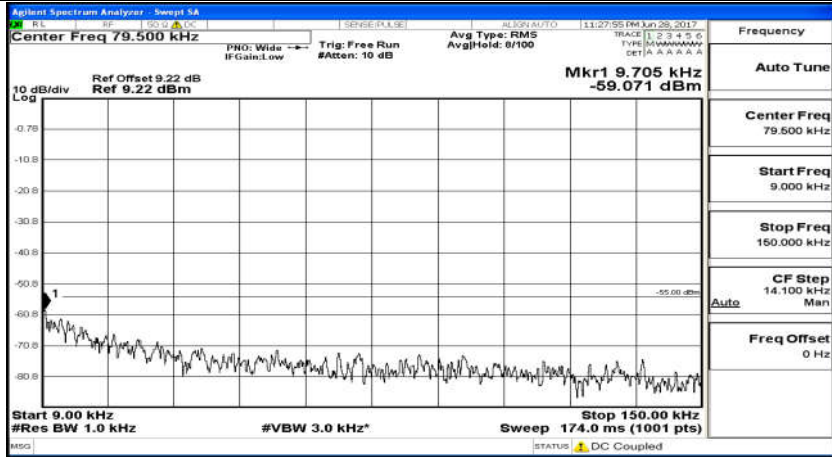

(Channel Bandwidth 15 MHz)\_HCH\_QPSK\_75RB#0

(Channel Bandwidth 15 MHz)\_LCH\_16QAM\_75RB#0

(Channel Bandwidth 15 MHz)\_MCH\_16QAM\_75RB#0

(Channel Bandwidth 15 MHz)\_HCH\_16QAM\_75RB#0

(Channel Bandwidth 20 MHz)\_LCH\_QPSK\_100RB#0