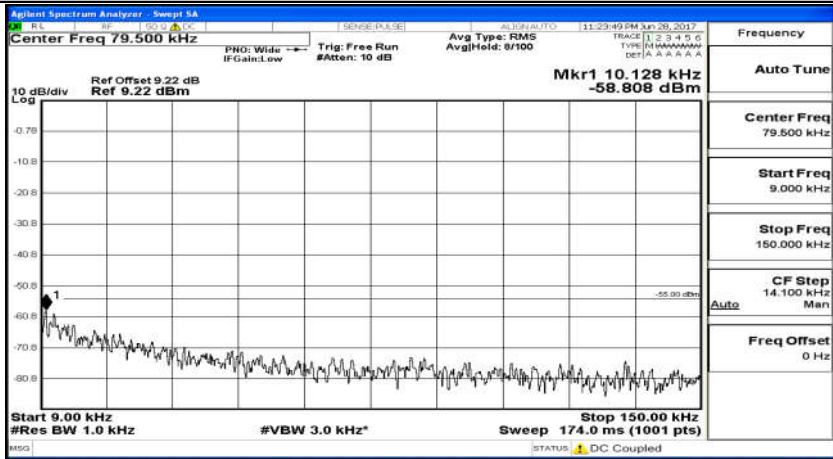

(Channel Bandwidth 15 MHz)_HCH_QPSK_75RB#0