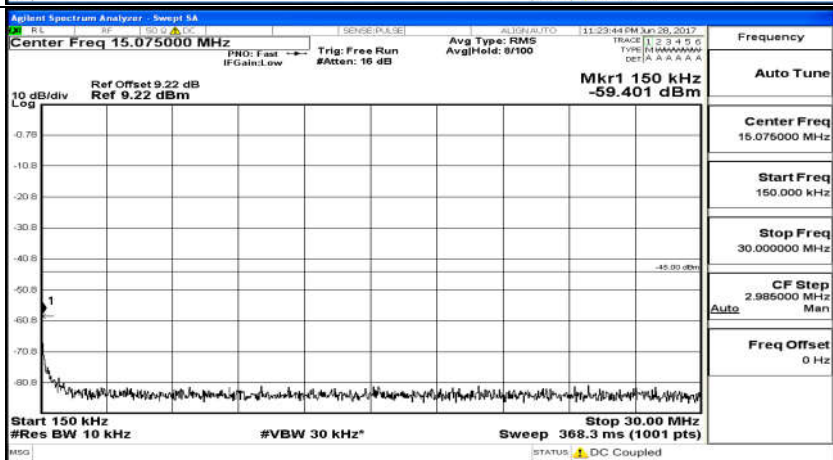

Channel Bandwidth 10 MHz\_LCH\_16QAM\_50RB#0

Channel Bandwidth 10 MHz\_MCH\_16QAM\_50RB#0

Channel Bandwidth 10 MHz\_HCH\_16QAM\_50RB#0

(Channel Bandwidth 15 MHz)\_LCH\_QPSK\_75RB#0

(Channel Bandwidth 15 MHz)\_MCH\_QPSK\_75RB#0