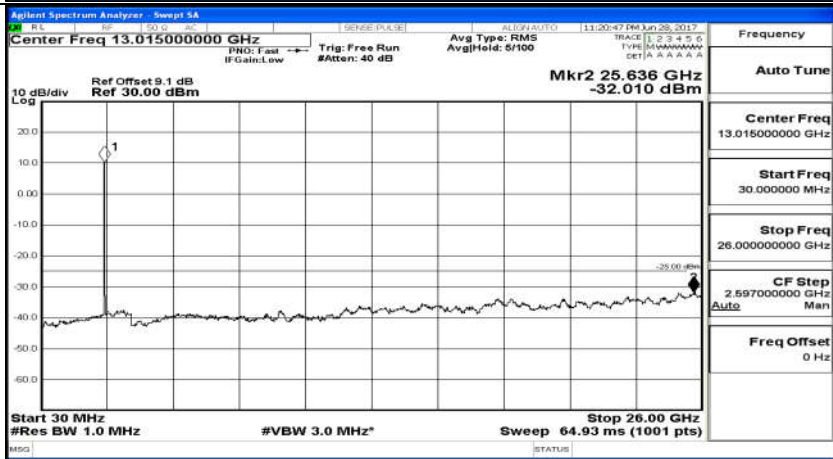

(Channel Bandwidth 5 MHz)_MCH_16QAM_25RB#0