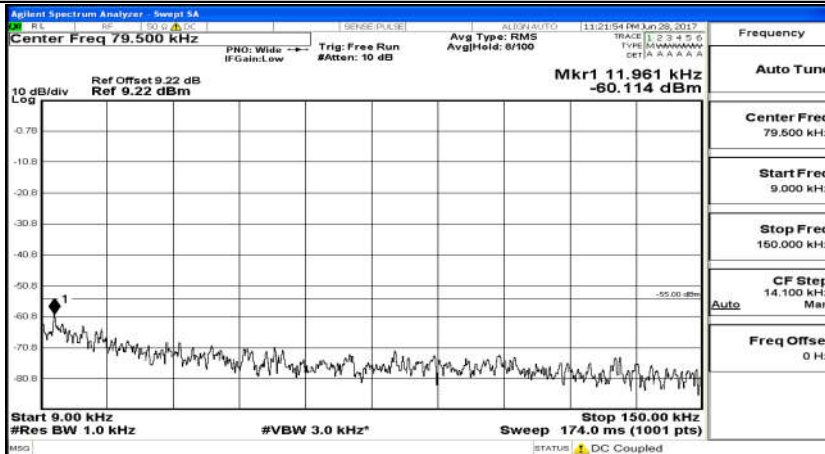

### D.5: Conducted Spurious Emission

(Channel Bandwidth 5 MHz)\_LCH\_QPSK\_25RB#0

(Channel Bandwidth 5 MHz)\_MCH\_QPSK\_25RB#0

(Channel Bandwidth 5 MHz)\_HCH\_QPSK\_25RB#0

(Channel Bandwidth 5 MHz)\_LCH\_16QAM\_25RB#0

(Channel Bandwidth 5 MHz)\_MCH\_16QAM\_25RB#0

(Channel Bandwidth 5 MHz)\_HCH\_16QAM\_25RB#0

Channel Bandwidth 10 MHz\_LCH\_QPSK\_50RB#0

Channel Bandwidth 10 MHz\_MCH\_QPSK\_50RB#0

Channel Bandwidth 10 MHz\_HCH\_QPSK\_50RB#0