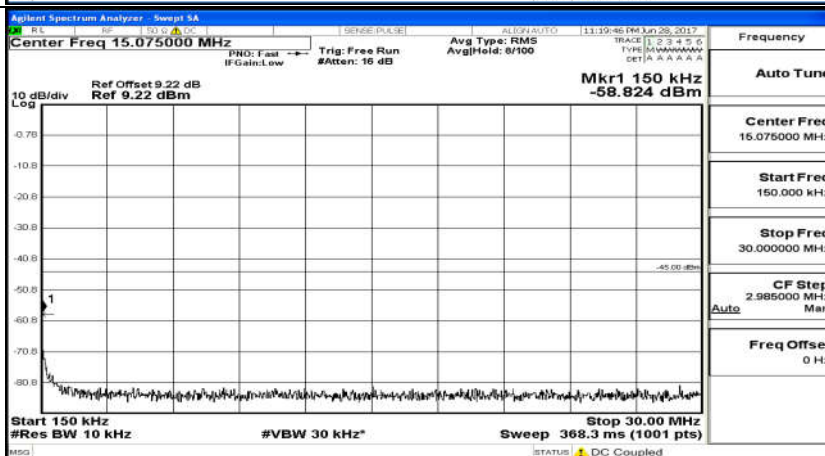

Channel Bandwidth 10 MHz_LCH_16QAM_50RB#0