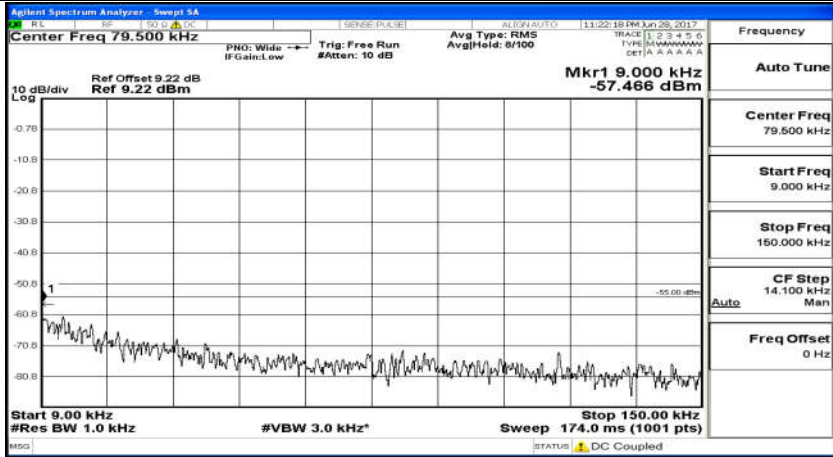

### D.5: Conducted Spurious Emission

(Channel Bandwidth 5 MHz)\_LCH\_QPSK\_25RB#0

(Channel Bandwidth 5 MHz)\_MCH\_QPSK\_25RB#0

(Channel Bandwidth 5 MHz)\_HCH\_QPSK\_25RB#0

(Channel Bandwidth 5 MHz)\_LCH\_16QAM\_25RB#0

(Channel Bandwidth 5 MHz)\_MCH\_16QAM\_25RB#0

(Channel Bandwidth 5 MHz)\_HCH\_16QAM\_25RB#0

Channel Bandwidth 10 MHz\_LCH\_QPSK\_50RB#0

Channel Bandwidth 10 MHz\_MCH\_QPSK\_50RB#0

Channel Bandwidth 10 MHz\_HCH\_QPSK\_50RB#0