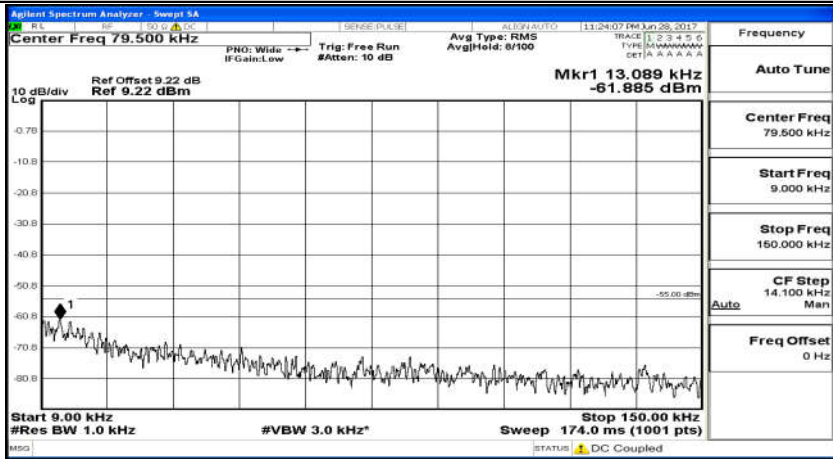

(Channel Bandwidth 15 MHz)_LCH_16QAM_75RB#0