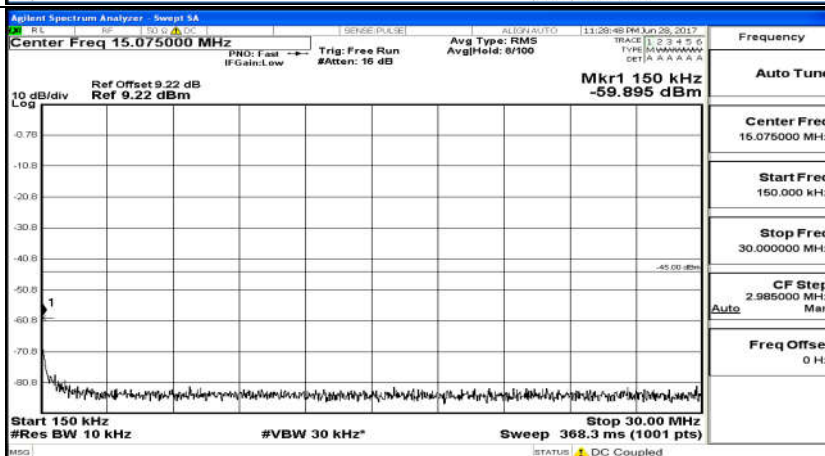

(Channel Bandwidth 20 MHz)\_MCH\_QPSK\_100RB#0

(Channel Bandwidth 20 MHz)\_HCH\_QPSK\_100RB#0

(Channel Bandwidth 20 MHz)\_LCH\_16QAM\_100RB#0

(Channel Bandwidth 20 MHz)\_MCH\_16QAM\_100RB#0

(Channel Bandwidth 20 MHz)\_HCH\_16QAM\_100RB#0