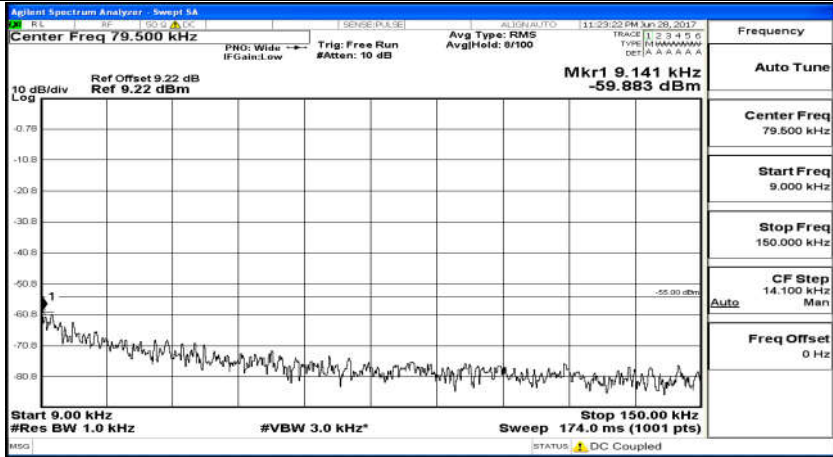

Channel Bandwidth 10 MHz\_LCH\_16QAM\_50RB#0

Channel Bandwidth 10 MHz\_MCH\_16QAM\_50RB#0

Channel Bandwidth 10 MHz\_HCH\_16QAM\_50RB#0

(Channel Bandwidth 15 MHz)\_LCH\_QPSK\_75RB#0

(Channel Bandwidth 15 MHz)\_MCH\_QPSK\_75RB#0