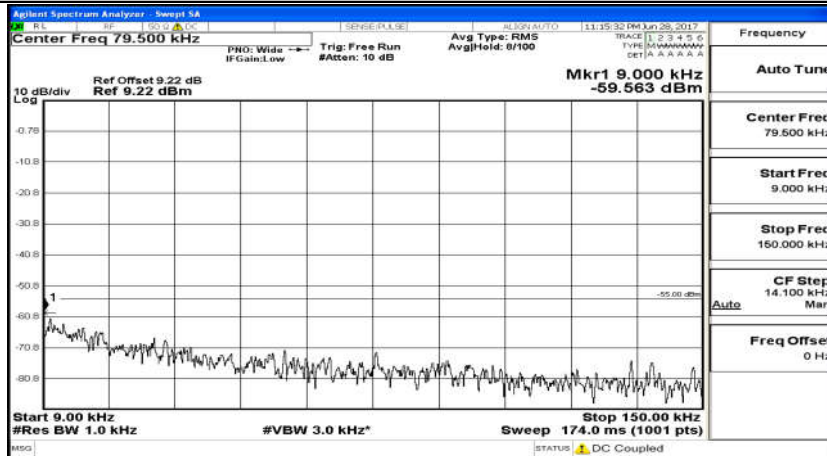

### D.5: Conducted Spurious Emission

(Channel Bandwidth 5 MHz)\_LCH\_QPSK\_25RB#0

(Channel Bandwidth 5 MHz)\_MCH\_QPSK\_25RB#0

(Channel Bandwidth 5 MHz)\_HCH\_QPSK\_25RB#0

(Channel Bandwidth 5 MHz)\_LCH\_16QAM\_25RB#0