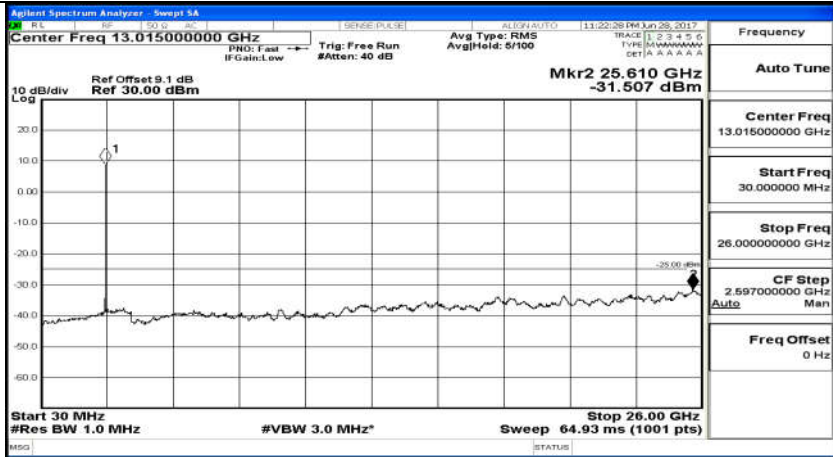

### D.5: Conducted Spurious Emission

(Channel Bandwidth 5 MHz)\_LCH\_QPSK\_25RB#0

(Channel Bandwidth 5 MHz)\_MCH\_QPSK\_25RB#0

(Channel Bandwidth 5 MHz)\_HCH\_QPSK\_25RB#0

(Channel Bandwidth 5 MHz)\_LCH\_16QAM\_25RB#0

(Channel Bandwidth 5 MHz)\_MCH\_16QAM\_25RB#0

(Channel Bandwidth 5 MHz)\_HCH\_16QAM\_25RB#0

Channel Bandwidth 10 MHz\_LCH\_QPSK\_50RB#0

Channel Bandwidth 10 MHz\_MCH\_QPSK\_50RB#0

Channel Bandwidth 10 MHz\_HCH\_QPSK\_50RB#0