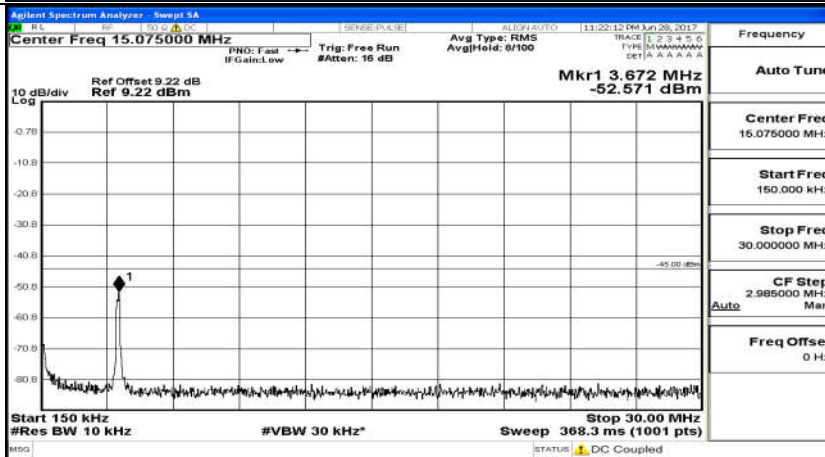

### D.5: Conducted Spurious Emission

(Channel Bandwidth 5 MHz)\_LCH\_QPSK\_25RB#0

(Channel Bandwidth 5 MHz)\_MCH\_QPSK\_25RB#0

(Channel Bandwidth 5 MHz)\_HCH\_QPSK\_25RB#0

(Channel Bandwidth 5 MHz)\_LCH\_16QAM\_25RB#0

(Channel Bandwidth 5 MHz)\_MCH\_16QAM\_25RB#0

(Channel Bandwidth 5 MHz)\_HCH\_16QAM\_25RB#0

Channel Bandwidth 10 MHz\_LCH\_QPSK\_50RB#0

Channel Bandwidth 10 MHz\_MCH\_QPSK\_50RB#0

Channel Bandwidth 10 MHz\_HCH\_QPSK\_50RB#0