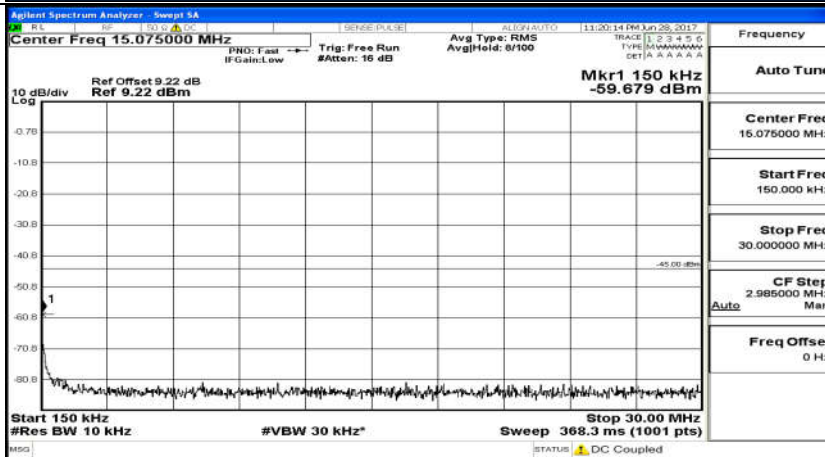

Channel Bandwidth 10 MHz_HCH_16QAM_50RB#0