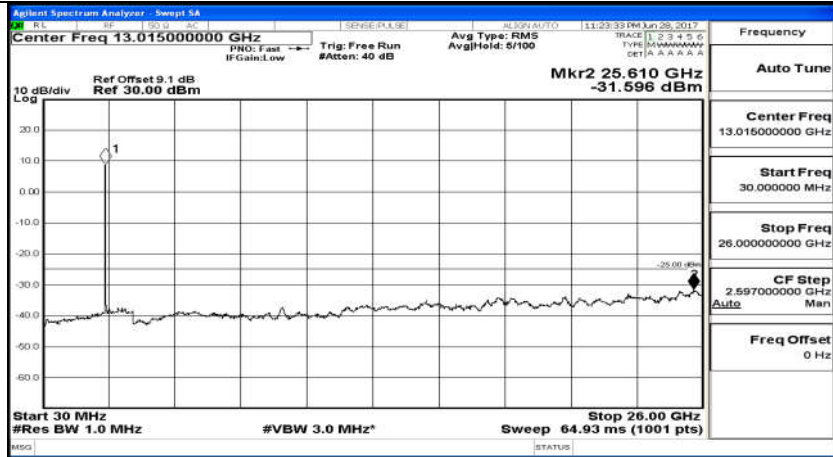

Channel Bandwidth 10 MHz\_LCH\_16QAM\_50RB#0

Channel Bandwidth 10 MHz\_MCH\_16QAM\_50RB#0

Channel Bandwidth 10 MHz\_HCH\_16QAM\_50RB#0

(Channel Bandwidth 15 MHz)\_LCH\_QPSK\_75RB#0

(Channel Bandwidth 15 MHz)\_MCH\_QPSK\_75RB#0