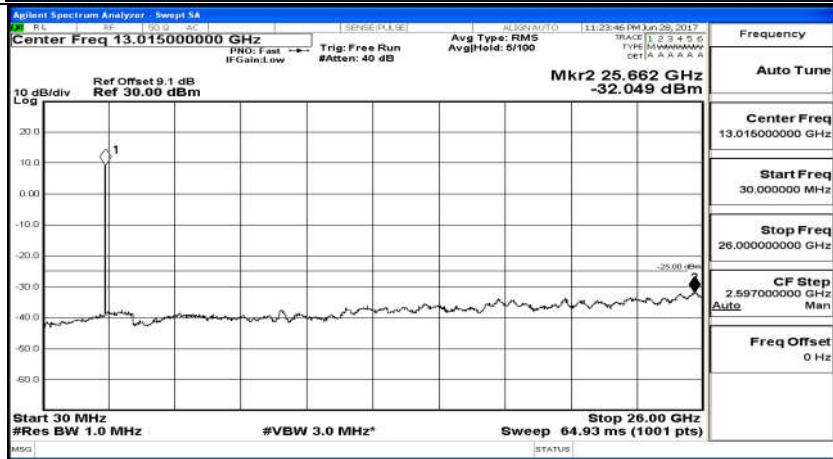

Channel Bandwidth 10 MHz\_LCH\_16QAM\_50RB#0

Channel Bandwidth 10 MHz\_MCH\_16QAM\_50RB#0

Channel Bandwidth 10 MHz\_HCH\_16QAM\_50RB#0

(Channel Bandwidth 15 MHz)\_LCH\_QPSK\_75RB#0

(Channel Bandwidth 15 MHz)\_MCH\_QPSK\_75RB#0