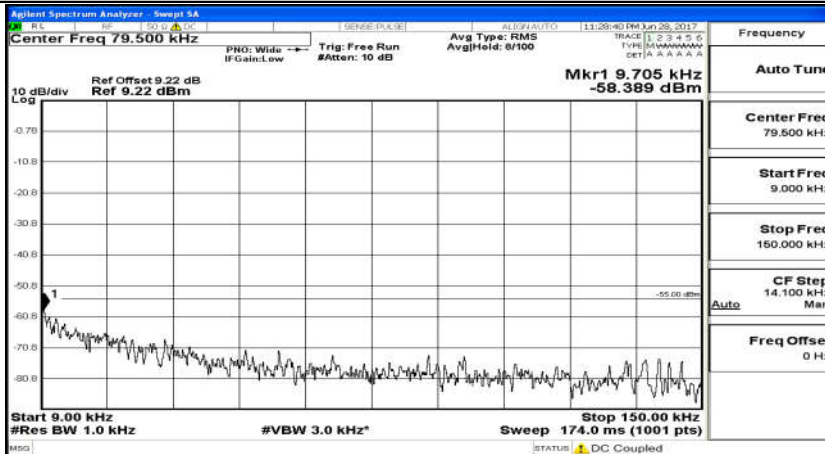

(Channel Bandwidth 20 MHz)\_MCH\_QPSK\_100RB#0

(Channel Bandwidth 20 MHz)\_HCH\_QPSK\_100RB#0

(Channel Bandwidth 20 MHz)\_LCH\_16QAM\_100RB#0

(Channel Bandwidth 20 MHz)\_MCH\_16QAM\_100RB#0

(Channel Bandwidth 20 MHz)\_HCH\_16QAM\_100RB#0