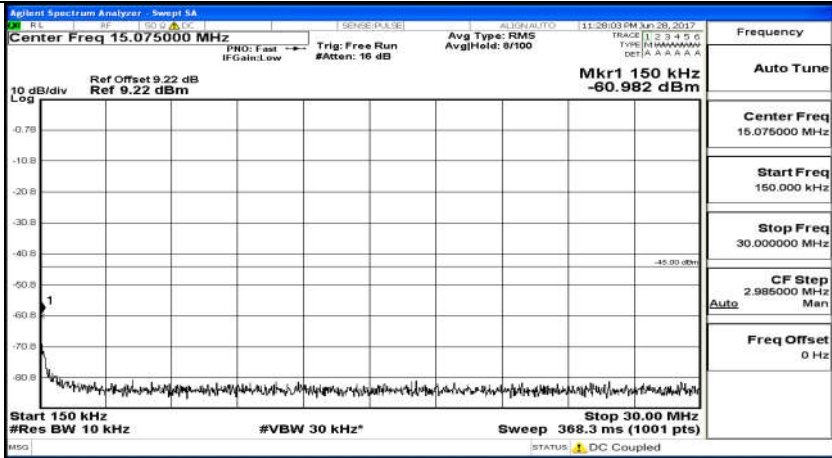

(Channel Bandwidth 15 MHz)\_HCH\_QPSK\_75RB#0

(Channel Bandwidth 15 MHz)\_LCH\_16QAM\_75RB#0

(Channel Bandwidth 15 MHz)\_MCH\_16QAM\_75RB#0

(Channel Bandwidth 15 MHz)\_HCH\_16QAM\_75RB#0

(Channel Bandwidth 20 MHz)\_LCH\_QPSK\_100RB#0