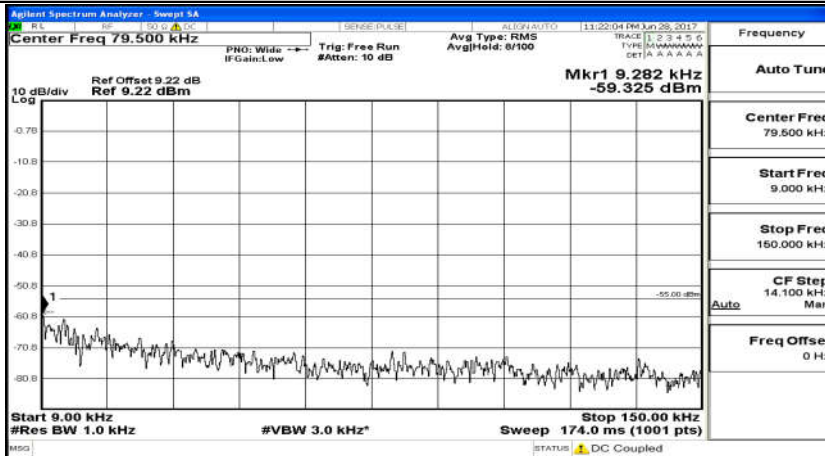

### D.5: Conducted Spurious Emission

(Channel Bandwidth 5 MHz)\_LCH\_QPSK\_25RB#0

(Channel Bandwidth 5 MHz)\_MCH\_QPSK\_25RB#0

(Channel Bandwidth 5 MHz)\_HCH\_QPSK\_25RB#0

(Channel Bandwidth 5 MHz)\_LCH\_16QAM\_25RB#0

(Channel Bandwidth 5 MHz)\_MCH\_16QAM\_25RB#0

(Channel Bandwidth 5 MHz)\_HCH\_16QAM\_25RB#0

Channel Bandwidth 10 MHz\_LCH\_QPSK\_50RB#0

Channel Bandwidth 10 MHz\_MCH\_QPSK\_50RB#0

Channel Bandwidth 10 MHz\_HCH\_QPSK\_50RB#0