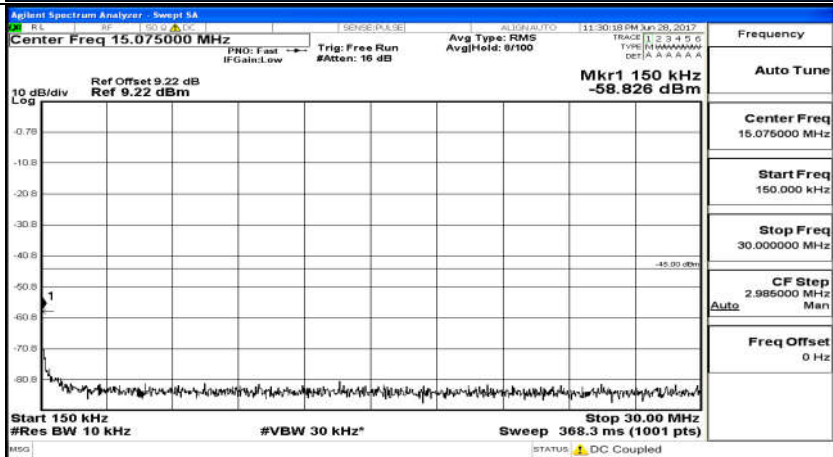

(Channel Bandwidth 20 MHz)\_MCH\_QPSK\_100RB#0

(Channel Bandwidth 20 MHz)\_HCH\_QPSK\_100RB#0

(Channel Bandwidth 20 MHz)\_LCH\_16QAM\_100RB#0

(Channel Bandwidth 20 MHz)\_MCH\_16QAM\_100RB#0

(Channel Bandwidth 20 MHz)\_HCH\_16QAM\_100RB#0