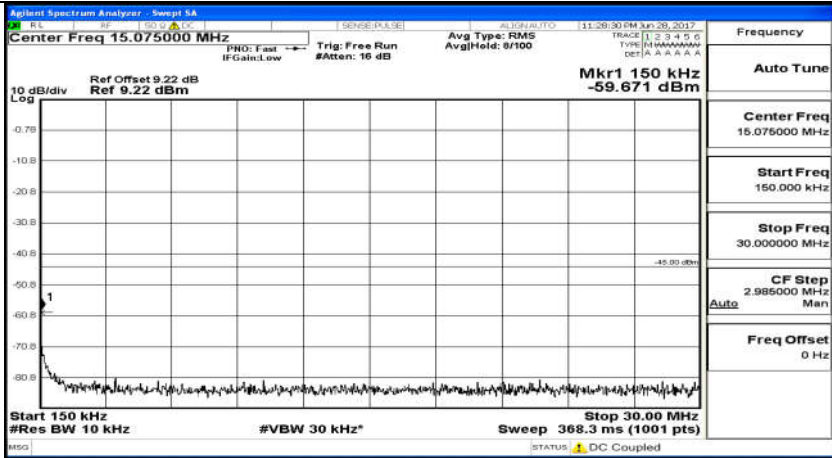

(Channel Bandwidth 20 MHz)_HCH_QPSK_100RB#0