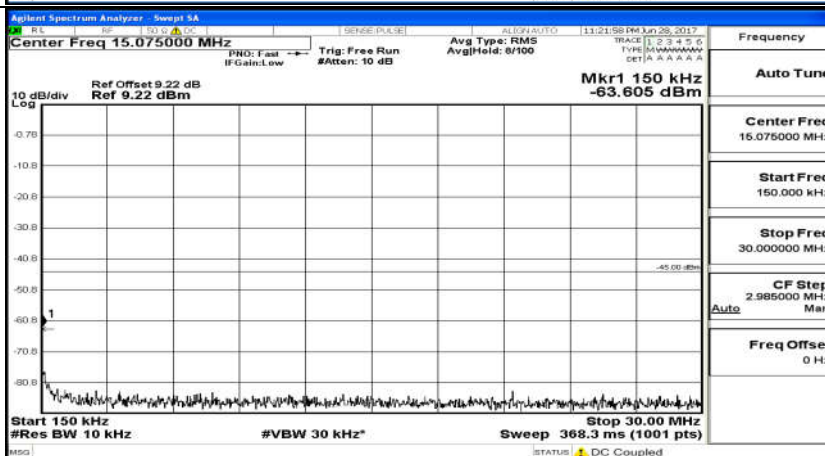

### D.5: Conducted Spurious Emission

(Channel Bandwidth 5 MHz)\_LCH\_QPSK\_25RB#0

(Channel Bandwidth 5 MHz)\_MCH\_QPSK\_25RB#0

(Channel Bandwidth 5 MHz)\_HCH\_QPSK\_25RB#0

(Channel Bandwidth 5 MHz)\_LCH\_16QAM\_25RB#0

(Channel Bandwidth 5 MHz)\_MCH\_16QAM\_25RB#0

(Channel Bandwidth 5 MHz)\_HCH\_16QAM\_25RB#0

Channel Bandwidth 10 MHz\_LCH\_QPSK\_50RB#0

Channel Bandwidth 10 MHz\_MCH\_QPSK\_50RB#0

Channel Bandwidth 10 MHz\_HCH\_QPSK\_50RB#0