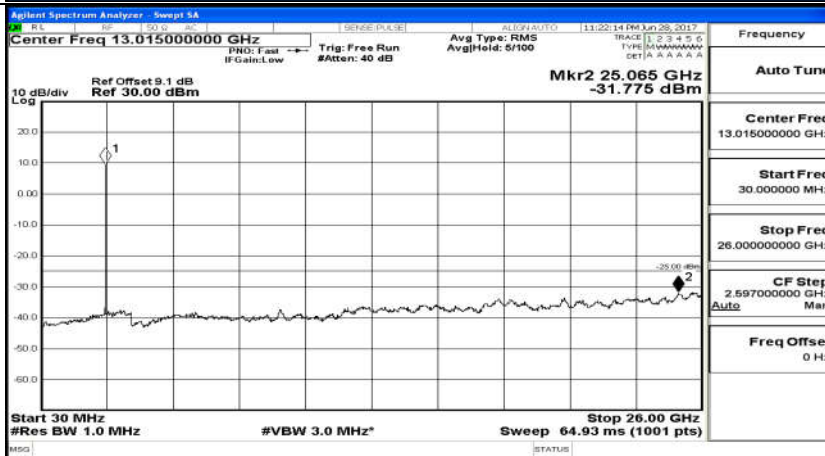

### D.5: Conducted Spurious Emission

(Channel Bandwidth 5 MHz)\_LCH\_QPSK\_25RB#0

(Channel Bandwidth 5 MHz)\_MCH\_QPSK\_25RB#0

(Channel Bandwidth 5 MHz)\_HCH\_QPSK\_25RB#0

(Channel Bandwidth 5 MHz)\_LCH\_16QAM\_25RB#0

(Channel Bandwidth 5 MHz)\_MCH\_16QAM\_25RB#0

(Channel Bandwidth 5 MHz)\_HCH\_16QAM\_25RB#0

Channel Bandwidth 10 MHz\_LCH\_QPSK\_50RB#0

Channel Bandwidth 10 MHz\_MCH\_QPSK\_50RB#0

Channel Bandwidth 10 MHz\_HCH\_QPSK\_50RB#0