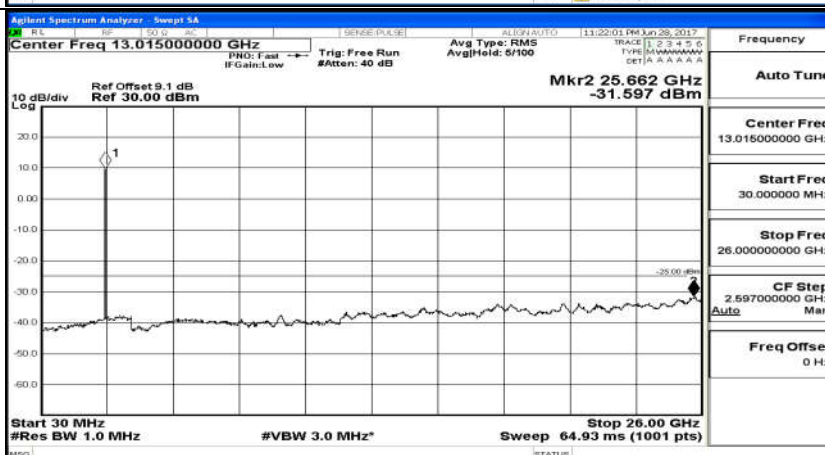

### D.5: Conducted Spurious Emission

(Channel Bandwidth 5 MHz)\_LCH\_QPSK\_25RB#0

(Channel Bandwidth 5 MHz)\_MCH\_QPSK\_25RB#0

(Channel Bandwidth 5 MHz)\_HCH\_QPSK\_25RB#0

(Channel Bandwidth 5 MHz)\_LCH\_16QAM\_25RB#0

(Channel Bandwidth 5 MHz)\_MCH\_16QAM\_25RB#0

(Channel Bandwidth 5 MHz)\_HCH\_16QAM\_25RB#0

Channel Bandwidth 10 MHz\_LCH\_QPSK\_50RB#0

Channel Bandwidth 10 MHz\_MCH\_QPSK\_50RB#0

Channel Bandwidth 10 MHz\_HCH\_QPSK\_50RB#0