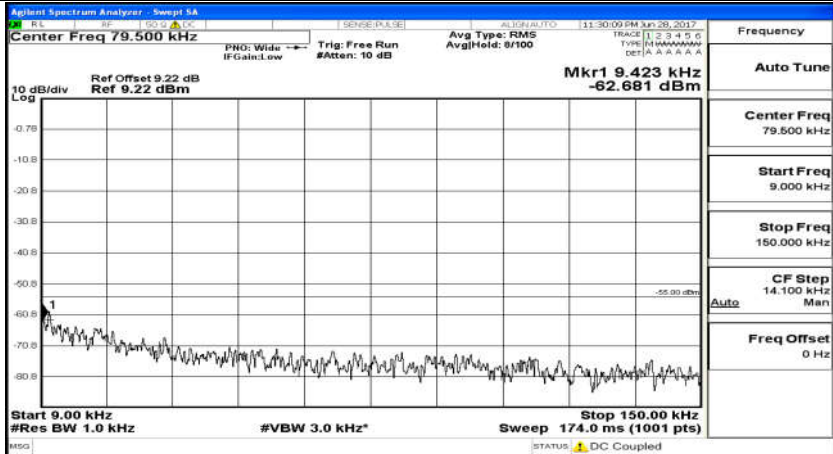

(Channel Bandwidth 20 MHz)\_MCH\_QPSK\_100RB#0

(Channel Bandwidth 20 MHz)\_HCH\_QPSK\_100RB#0

(Channel Bandwidth 20 MHz)\_LCH\_16QAM\_100RB#0

(Channel Bandwidth 20 MHz)\_MCH\_16QAM\_100RB#0

(Channel Bandwidth 20 MHz)\_HCH\_16QAM\_100RB#0