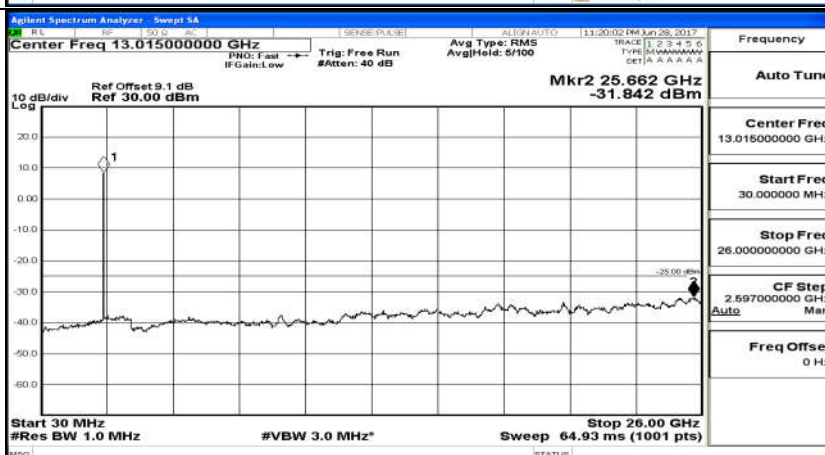

Channel Bandwidth 10 MHz_MCH_16QAM_50RB#0