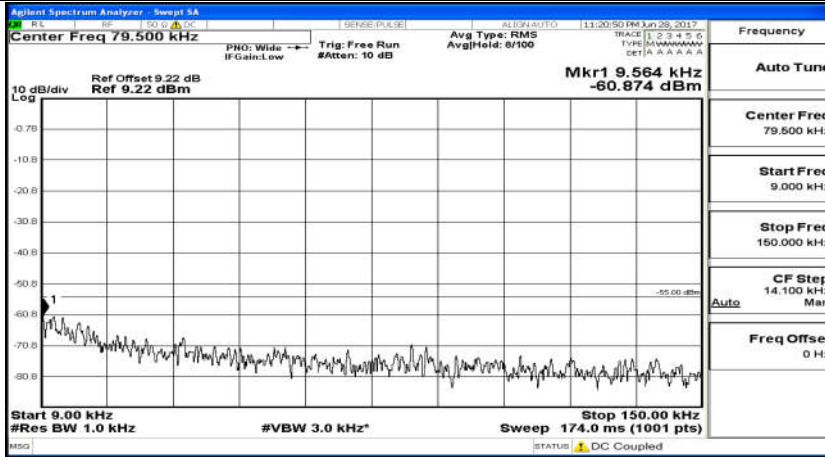

(Channel Bandwidth 5 MHz)_HCH_16QAM_25RB#0