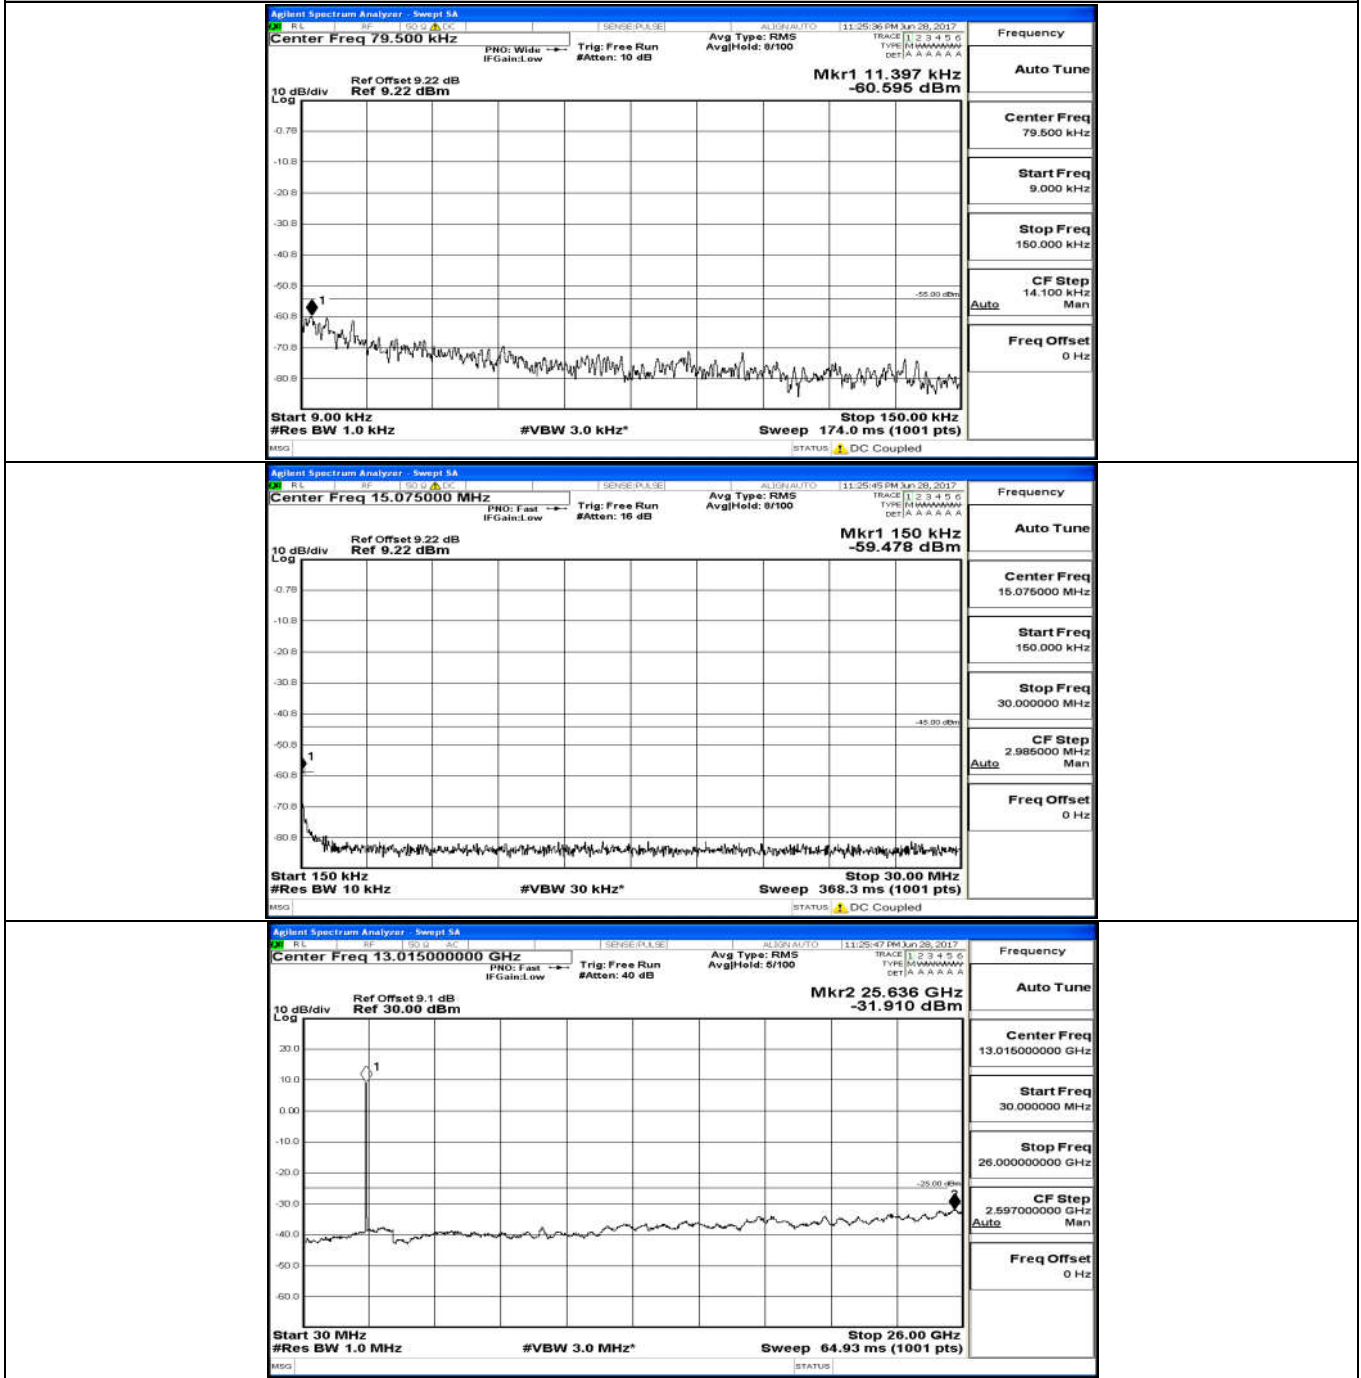

### D.5: Conducted Spurious Emission

(Channel Bandwidth 5 MHz)\_LCH\_QPSK\_25RB#0

(Channel Bandwidth 5 MHz)\_MCH\_QPSK\_25RB#0

(Channel Bandwidth 5 MHz)\_HCH\_QPSK\_25RB#0

(Channel Bandwidth 5 MHz)\_LCH\_16QAM\_25RB#0

(Channel Bandwidth 5 MHz)\_MCH\_16QAM\_25RB#0

(Channel Bandwidth 5 MHz)\_HCH\_16QAM\_25RB#0

Channel Bandwidth 10 MHz\_LCH\_QPSK\_50RB#0

Channel Bandwidth 10 MHz\_MCH\_QPSK\_50RB#0

Channel Bandwidth 10 MHz\_HCH\_QPSK\_50RB#0

Channel Bandwidth 10 MHz\_LCH\_16QAM\_50RB#0

Channel Bandwidth 10 MHz\_MCH\_16QAM\_50RB#0

Channel Bandwidth 10 MHz\_HCH\_16QAM\_50RB#0

(Channel Bandwidth 15 MHz)\_LCH\_QPSK\_75RB#0

(Channel Bandwidth 15 MHz)\_MCH\_QPSK\_75RB#0

(Channel Bandwidth 15 MHz)\_HCH\_QPSK\_75RB#0

(Channel Bandwidth 15 MHz)\_LCH\_16QAM\_75RB#0

(Channel Bandwidth 15 MHz)\_MCH\_16QAM\_75RB#0

(Channel Bandwidth 15 MHz)\_HCH\_16QAM\_75RB#0

(Channel Bandwidth 20 MHz)\_LCH\_QPSK\_100RB#0