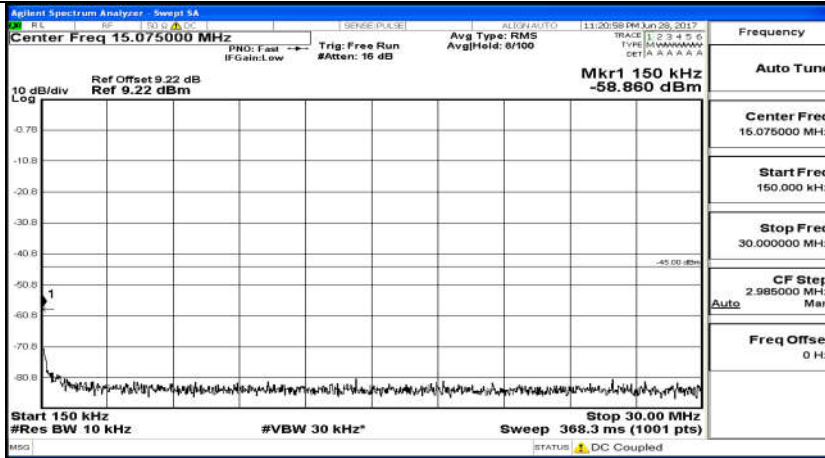

### D.5: Conducted Spurious Emission

(Channel Bandwidth 5 MHz)\_LCH\_QPSK\_25RB#0

(Channel Bandwidth 5 MHz)\_MCH\_QPSK\_25RB#0

(Channel Bandwidth 5 MHz)\_HCH\_QPSK\_25RB#0

(Channel Bandwidth 5 MHz)\_LCH\_16QAM\_25RB#0

(Channel Bandwidth 5 MHz)\_MCH\_16QAM\_25RB#0

(Channel Bandwidth 5 MHz)\_HCH\_16QAM\_25RB#0

Channel Bandwidth 10 MHz\_LCH\_QPSK\_50RB#0

Channel Bandwidth 10 MHz\_MCH\_QPSK\_50RB#0

Channel Bandwidth 10 MHz\_HCH\_QPSK\_50RB#0