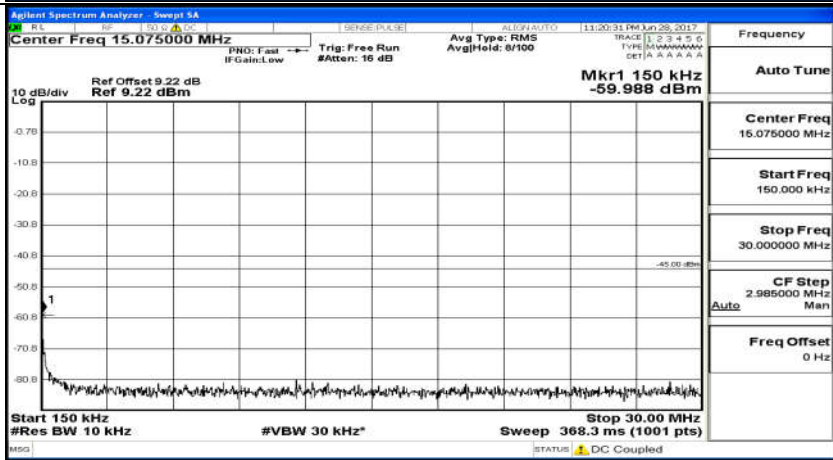

### D.5: Conducted Spurious Emission

(Channel Bandwidth 5 MHz)\_LCH\_QPSK\_25RB#0

(Channel Bandwidth 5 MHz)\_MCH\_QPSK\_25RB#0

(Channel Bandwidth 5 MHz)\_HCH\_QPSK\_25RB#0

(Channel Bandwidth 5 MHz)\_LCH\_16QAM\_25RB#0

(Channel Bandwidth 5 MHz)\_MCH\_16QAM\_25RB#0

(Channel Bandwidth 5 MHz)\_HCH\_16QAM\_25RB#0

Channel Bandwidth 10 MHz\_LCH\_QPSK\_50RB#0

Channel Bandwidth 10 MHz\_MCH\_QPSK\_50RB#0

Channel Bandwidth 10 MHz\_HCH\_QPSK\_50RB#0