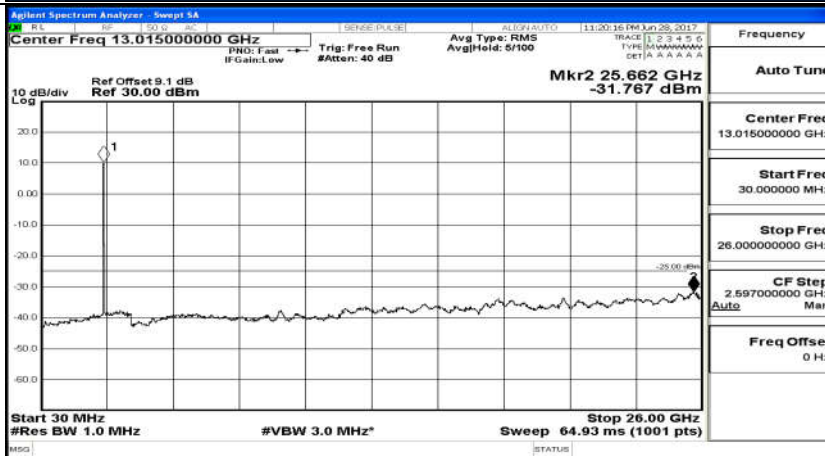

Channel Bandwidth 10 MHz_HCH_16QAM_50RB#0