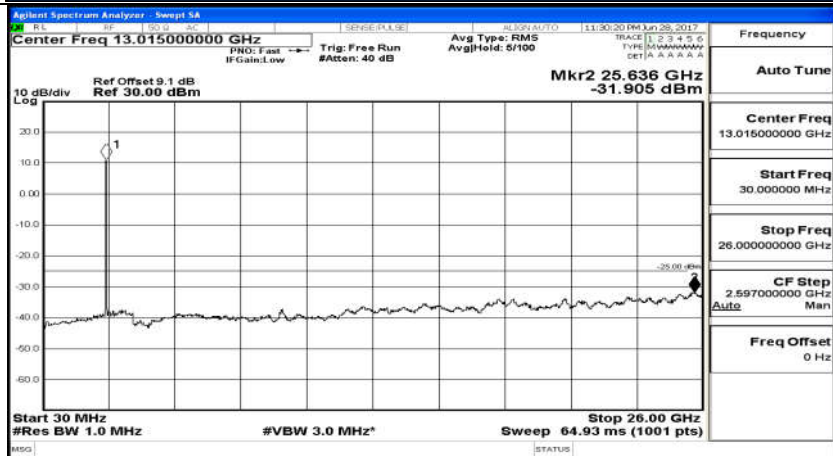

(Channel Bandwidth 20 MHz)\_MCH\_QPSK\_100RB#0

(Channel Bandwidth 20 MHz)\_HCH\_QPSK\_100RB#0

(Channel Bandwidth 20 MHz)\_LCH\_16QAM\_100RB#0

(Channel Bandwidth 20 MHz)\_MCH\_16QAM\_100RB#0

(Channel Bandwidth 20 MHz)\_HCH\_16QAM\_100RB#0