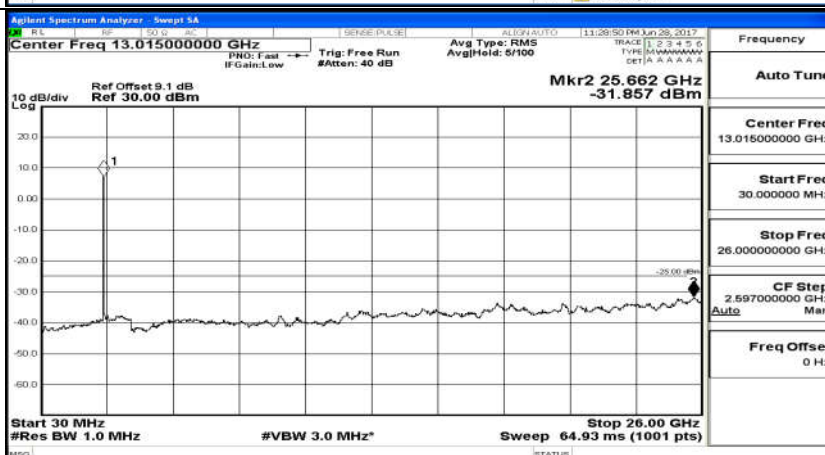

(Channel Bandwidth 20 MHz)\_MCH\_QPSK\_100RB#0

(Channel Bandwidth 20 MHz)\_HCH\_QPSK\_100RB#0

(Channel Bandwidth 20 MHz)\_LCH\_16QAM\_100RB#0

(Channel Bandwidth 20 MHz)\_MCH\_16QAM\_100RB#0

(Channel Bandwidth 20 MHz)\_HCH\_16QAM\_100RB#0