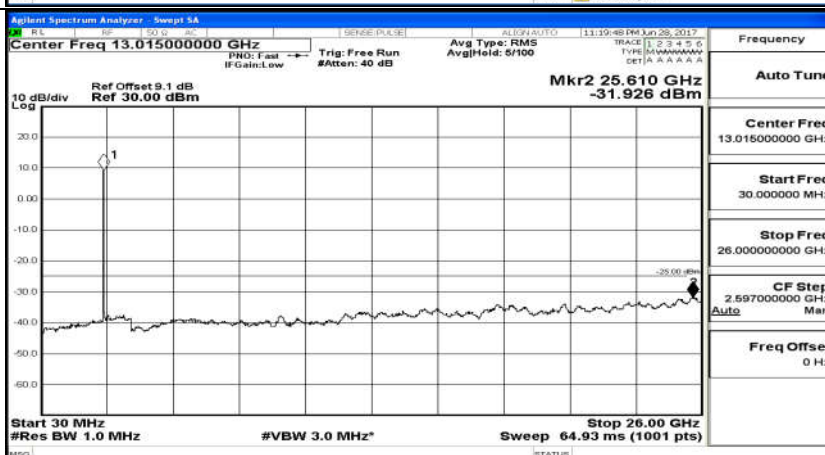

Channel Bandwidth 10 MHz_LCH_16QAM_50RB#0