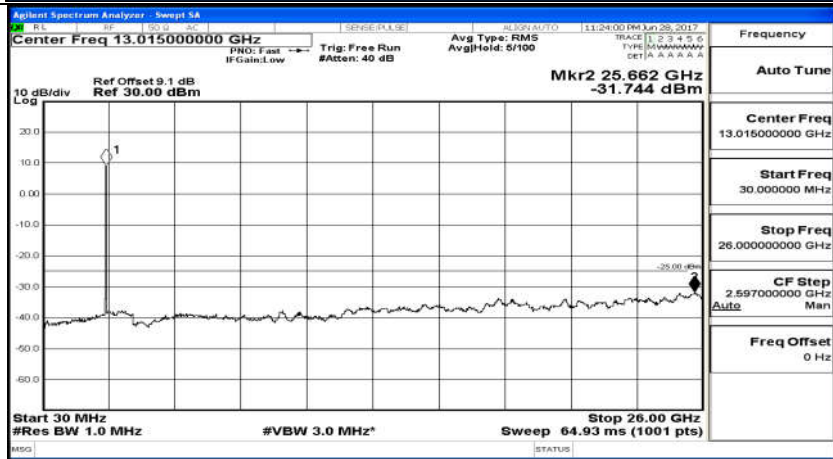

(Channel Bandwidth 15 MHz)_HCH_QPSK_75RB#0