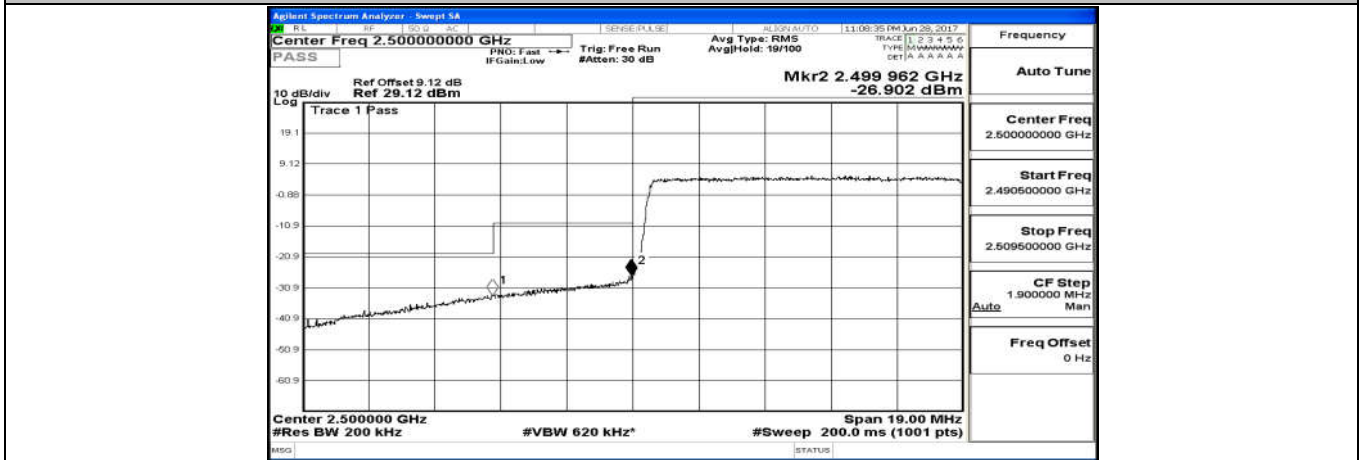

Channel Bandwidth: 10 MHz

Channel Bandwidth: 10 MHz\_LCH\_QPSK\_50RB#0

Channel Bandwidth: 10 MHz\_HCH\_QPSK\_50RB#0

Channel Bandwidth: 10 MHz\_LCH\_16QAM\_50RB#0

Channel Bandwidth: 10 MHz\_HCH\_16QAM\_50RB#0