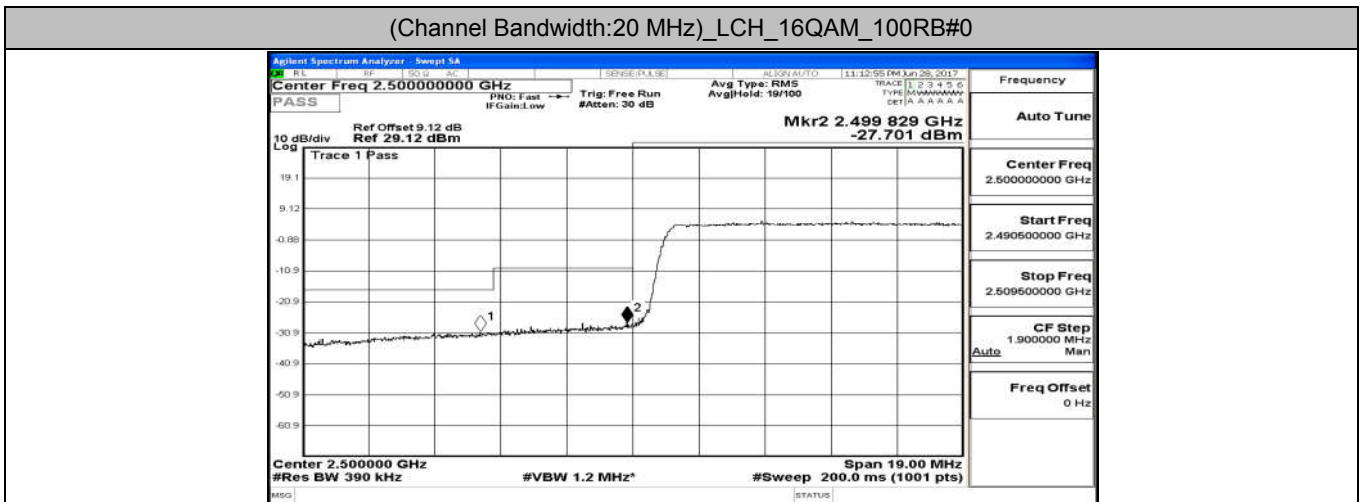

Channel Bandwidth: 20 MHz

(Channel Bandwidth:20 MHz)\_LCH\_QPSK\_100RB#0

(Channel Bandwidth:20 MHz)\_HCH\_QPSK\_100RB#0

(Channel Bandwidth:20 MHz)\_LCH\_16QAM\_100RB#0

(Channel Bandwidth:20 MHz)\_HCH\_16QAM\_100RB#0