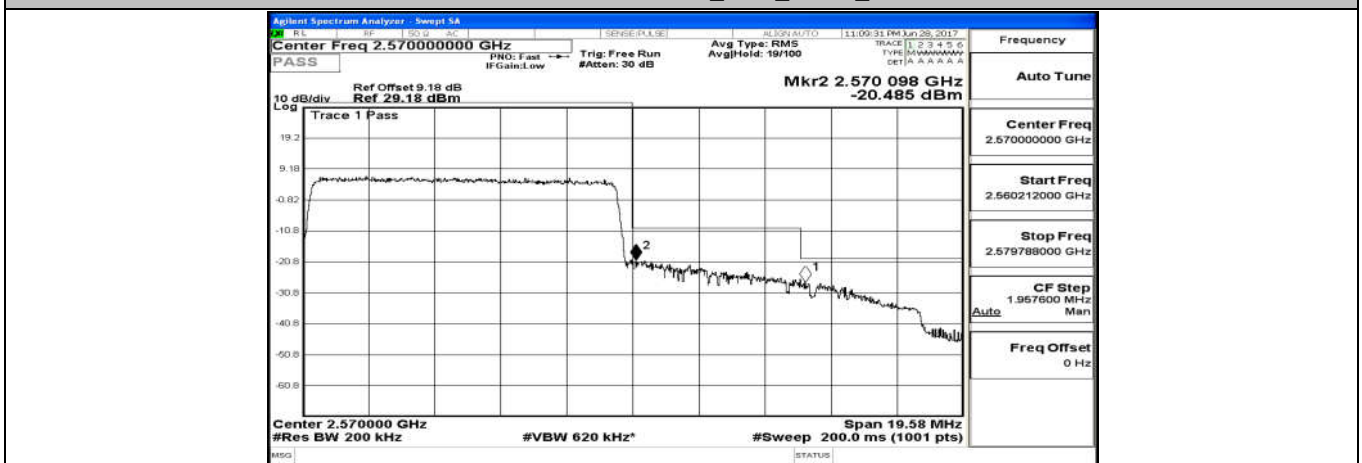

Channel Bandwidth: 10 MHz_HCH_QPSK_50RB#0