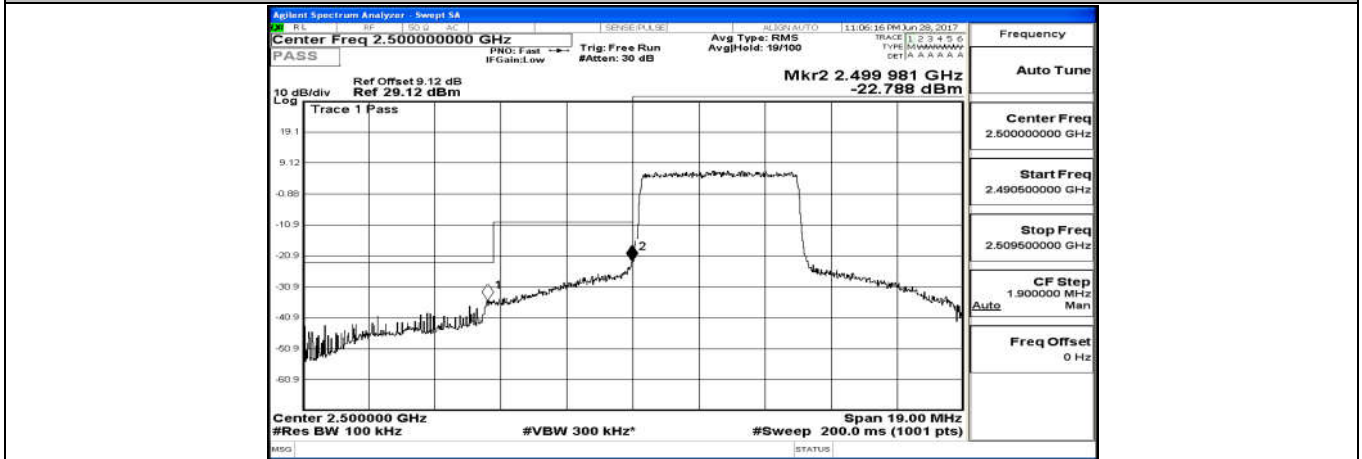

### D.4: Band Edge

#### Channel Bandwidth: 5 MHz

(Channel Bandwidth: 5 MHz)\_LCH\_QPSK\_25RB#0

(Channel Bandwidth: 5 MHz)\_HCH\_QPSK\_25RB#0

(Channel Bandwidth: 5 MHz)\_LCH\_16QAM\_25RB#0

(Channel Bandwidth: 5 MHz)\_HCH\_16QAM\_25RB#0