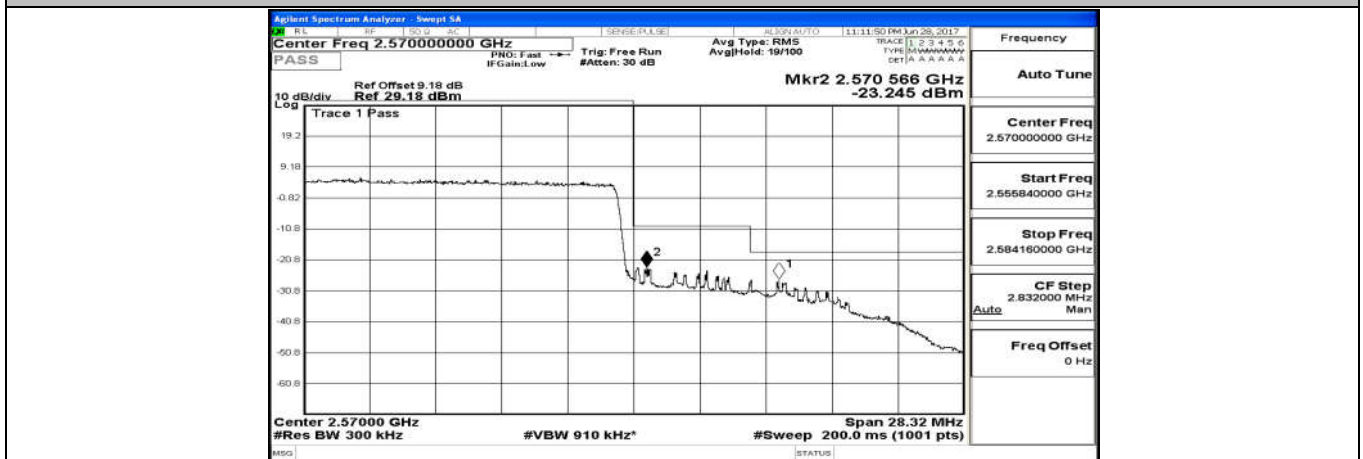

Channel Bandwidth: 15 MHz

(Channel Bandwidth: 15 MHz)\_LCH\_QPSK\_75RB#0

(Channel Bandwidth: 15 MHz)\_HCH\_QPSK\_75RB#0

(Channel Bandwidth: 15 MHz)\_LCH\_16QAM\_75RB#0

(Channel Bandwidth: 15 MHz)\_HCH\_16QAM\_75RB#0