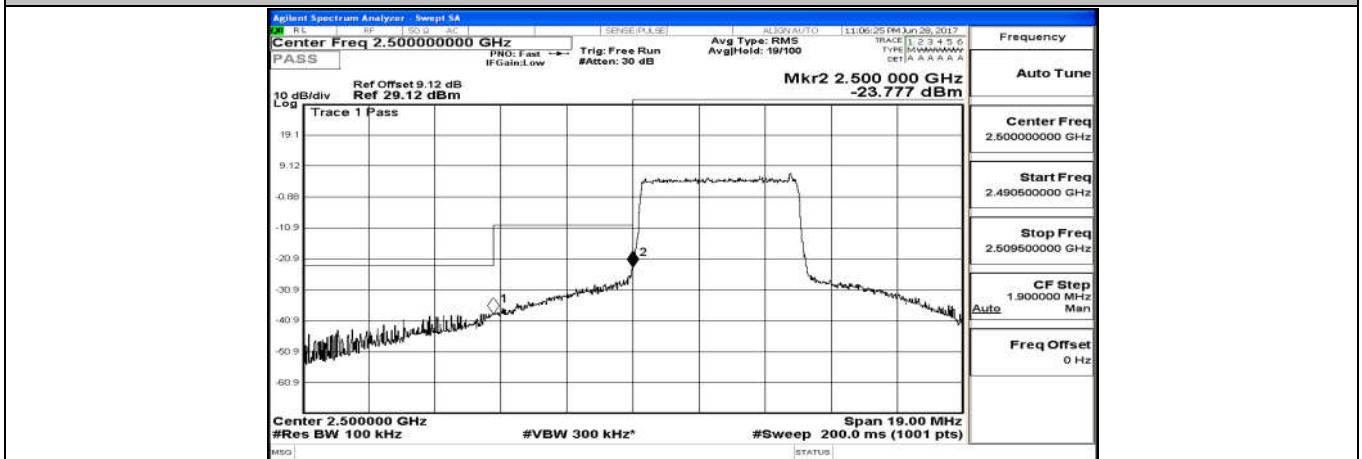

#### Channel Bandwidth: 5 MHz

(Channel Bandwidth: 5 MHz)\_LCH\_QPSK\_25RB#0

(Channel Bandwidth: 5 MHz)\_HCH\_QPSK\_25RB#0

(Channel Bandwidth: 5 MHz)\_LCH\_16QAM\_25RB#0

(Channel Bandwidth: 5 MHz)\_HCH\_16QAM\_25RB#0