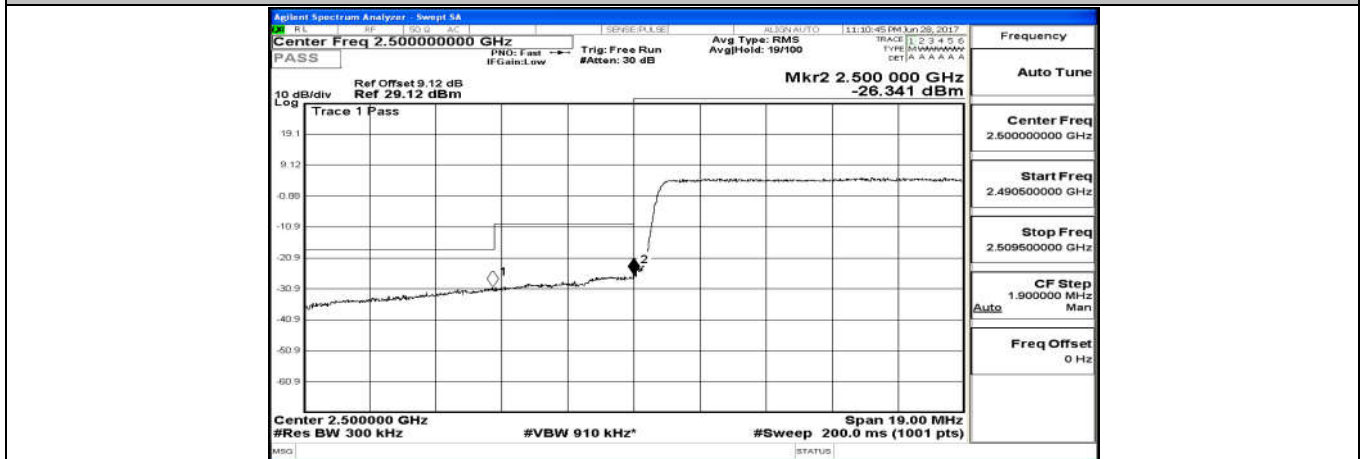

Channel Bandwidth: 15 MHz

(Channel Bandwidth: 15 MHz)\_LCH\_QPSK\_75RB#0

(Channel Bandwidth: 15 MHz)\_HCH\_QPSK\_75RB#0

(Channel Bandwidth: 15 MHz)\_LCH\_16QAM\_75RB#0

(Channel Bandwidth: 15 MHz)\_HCH\_16QAM\_75RB#0