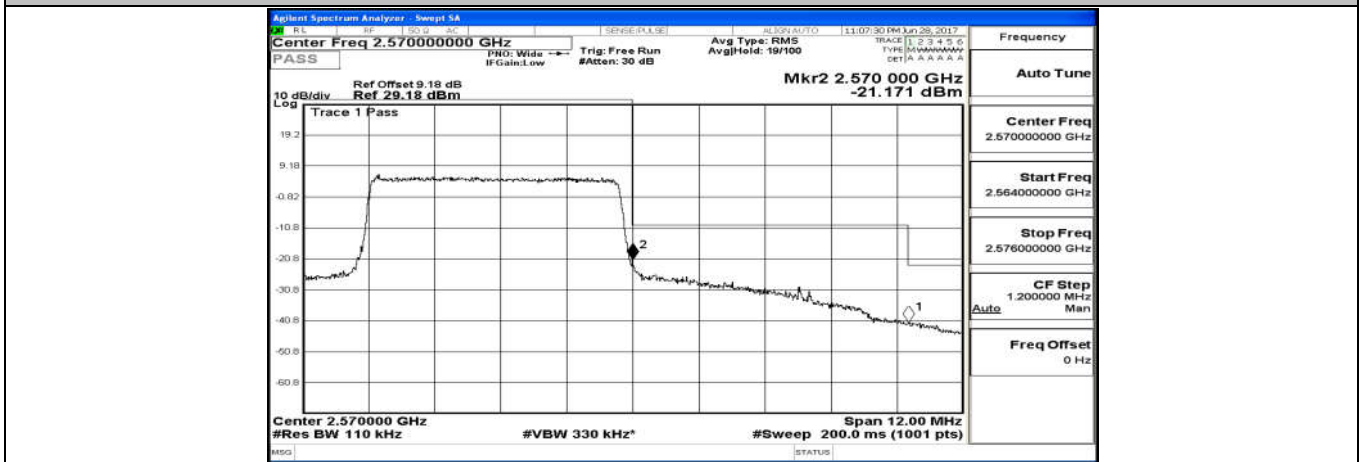

#### Channel Bandwidth: 5 MHz

(Channel Bandwidth: 5 MHz)\_LCH\_QPSK\_25RB#0

(Channel Bandwidth: 5 MHz)\_HCH\_QPSK\_25RB#0

(Channel Bandwidth: 5 MHz)\_LCH\_16QAM\_25RB#0

(Channel Bandwidth: 5 MHz)\_HCH\_16QAM\_25RB#0