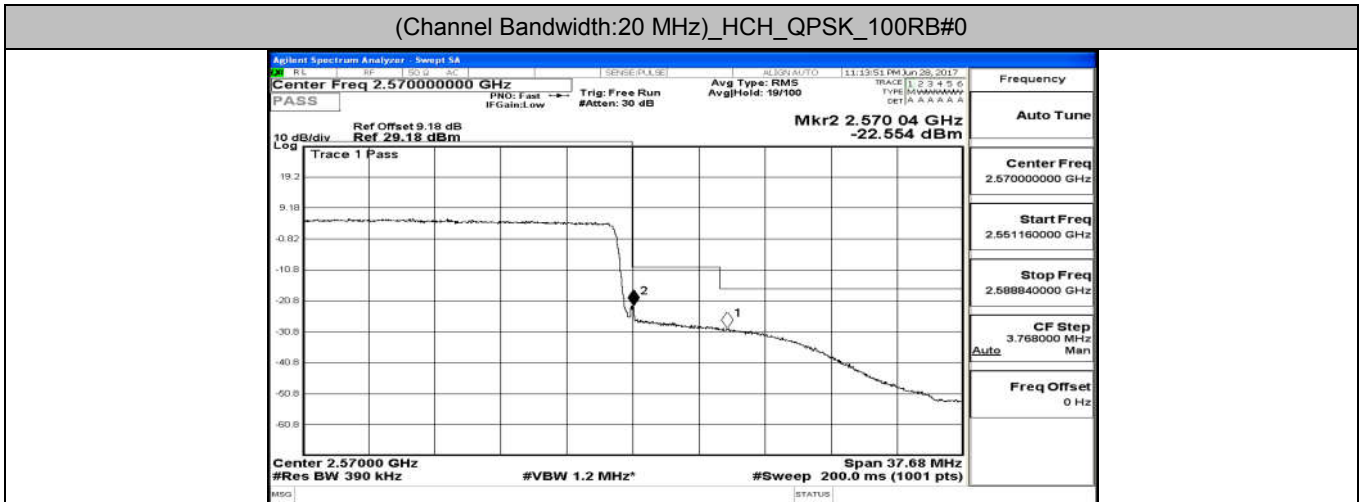

Channel Bandwidth: 15 MHz

(Channel Bandwidth: 15 MHz)\_LCH\_QPSK\_75RB#0

(Channel Bandwidth: 15 MHz)\_HCH\_QPSK\_75RB#0

(Channel Bandwidth: 15 MHz)\_LCH\_16QAM\_75RB#0

(Channel Bandwidth: 15 MHz)\_HCH\_16QAM\_75RB#0

Channel Bandwidth: 20 MHz

(Channel Bandwidth:20 MHz)\_LCH\_QPSK\_100RB#0

(Channel Bandwidth:20 MHz)\_HCH\_QPSK\_100RB#0

(Channel Bandwidth:20 MHz)\_LCH\_16QAM\_100RB#0

(Channel Bandwidth:20 MHz)\_HCH\_16QAM\_100RB#0