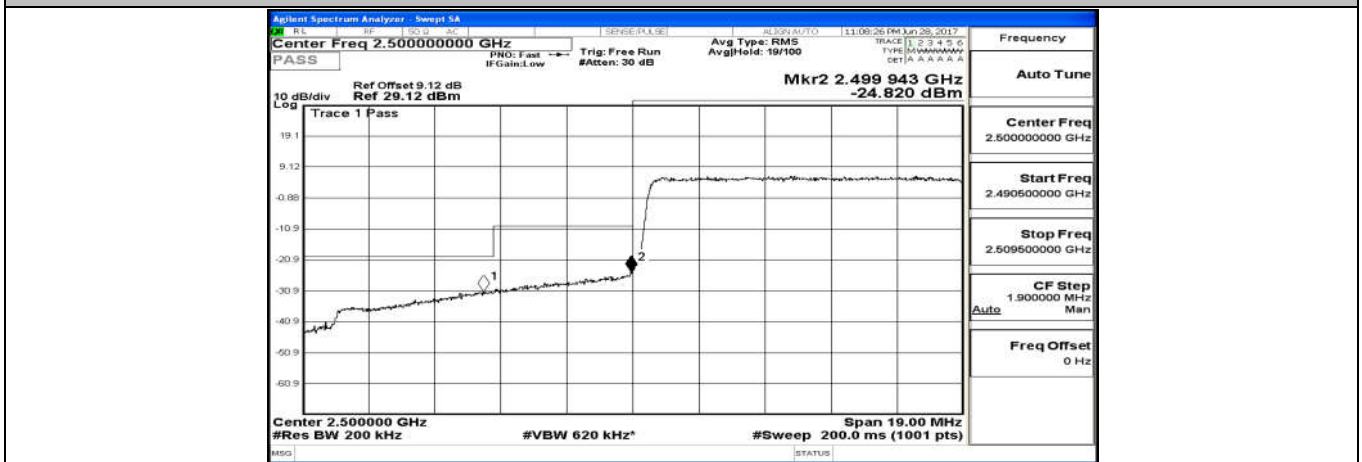

Channel Bandwidth: 10 MHz

Channel Bandwidth: 10 MHz_LCH_QPSK_50RB#0