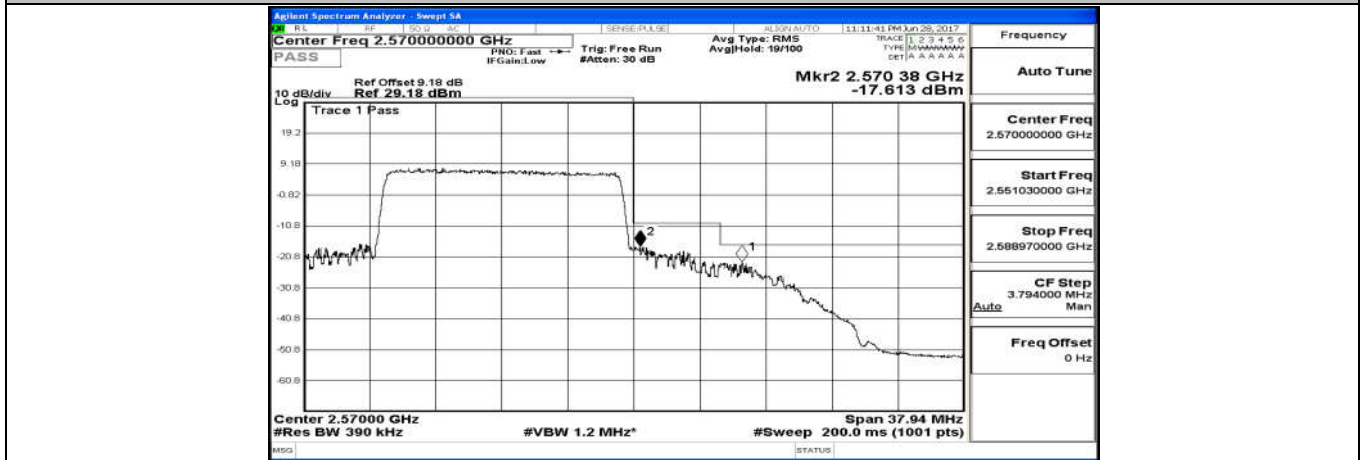

(Channel Bandwidth: 15 MHz)_HCH_QPSK_75RB#0