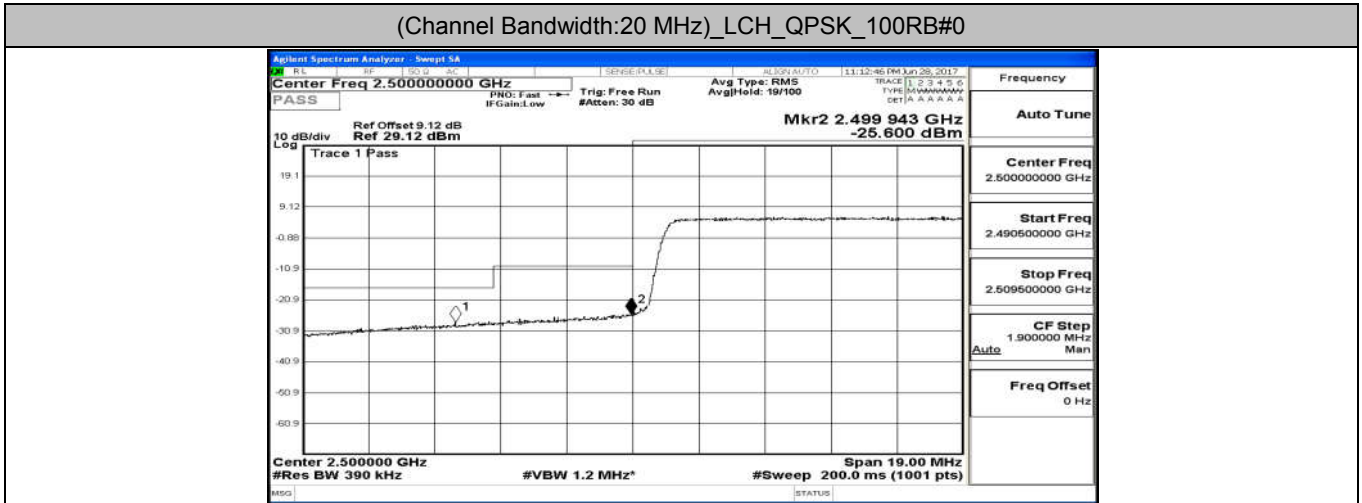

(Channel Bandwidth:20 MHz)_HCH_QPSK_100RB#0

Channel Bandwidth: 20 MHz

(Channel Bandwidth:20 MHz)_LCH_QPSK_100RB#0