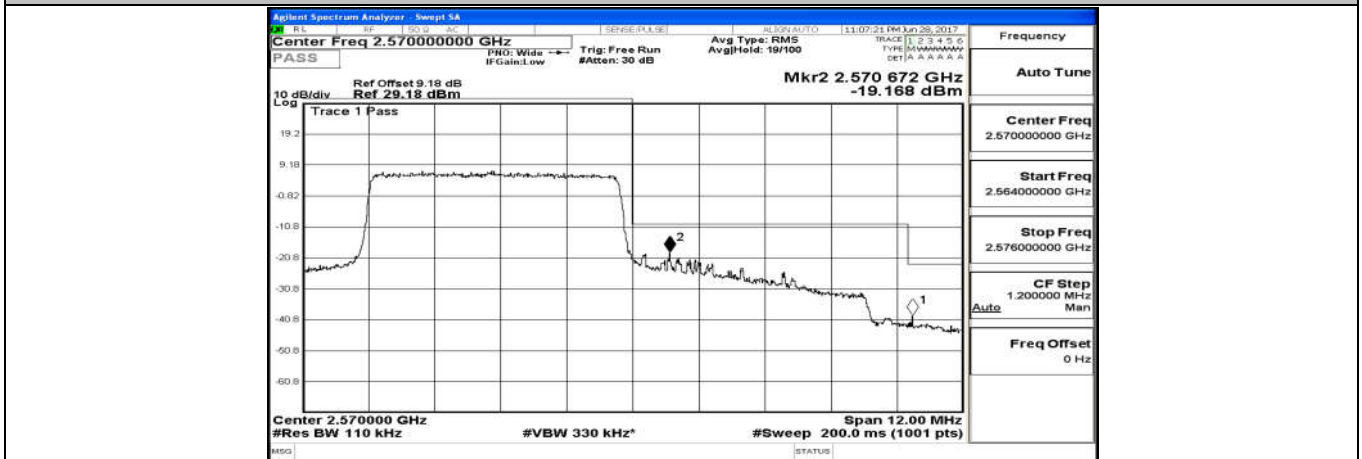

### D.4: Band Edge

#### Channel Bandwidth: 5 MHz

(Channel Bandwidth: 5 MHz)\_LCH\_QPSK\_25RB#0

(Channel Bandwidth: 5 MHz)\_HCH\_QPSK\_25RB#0

(Channel Bandwidth: 5 MHz)\_LCH\_16QAM\_25RB#0

(Channel Bandwidth: 5 MHz)\_HCH\_16QAM\_25RB#0