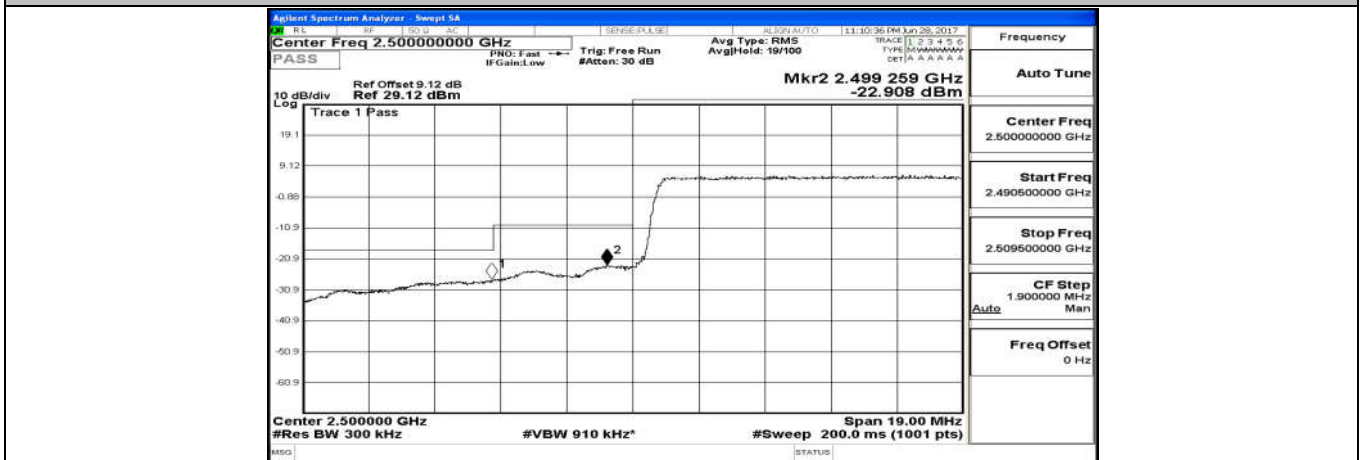

Channel Bandwidth: 15 MHz

(Channel Bandwidth: 15 MHz)_LCH_QPSK_75RB#0