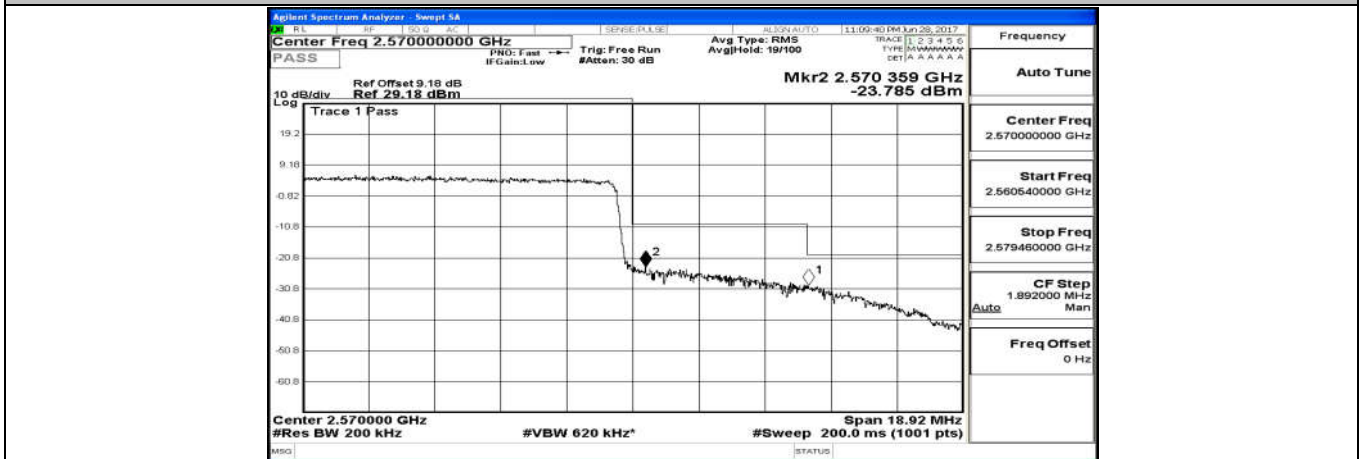

#### Channel Bandwidth: 5 MHz

(Channel Bandwidth: 5 MHz)\_LCH\_QPSK\_25RB#0

(Channel Bandwidth: 5 MHz)\_HCH\_QPSK\_25RB#0

(Channel Bandwidth: 5 MHz)\_LCH\_16QAM\_25RB#0

(Channel Bandwidth: 5 MHz)\_HCH\_16QAM\_25RB#0

Channel Bandwidth: 10 MHz

Channel Bandwidth: 10 MHz\_LCH\_QPSK\_50RB#0

Channel Bandwidth: 10 MHz\_HCH\_QPSK\_50RB#0

Channel Bandwidth: 10 MHz\_LCH\_16QAM\_50RB#0

Channel Bandwidth: 10 MHz\_HCH\_16QAM\_50RB#0