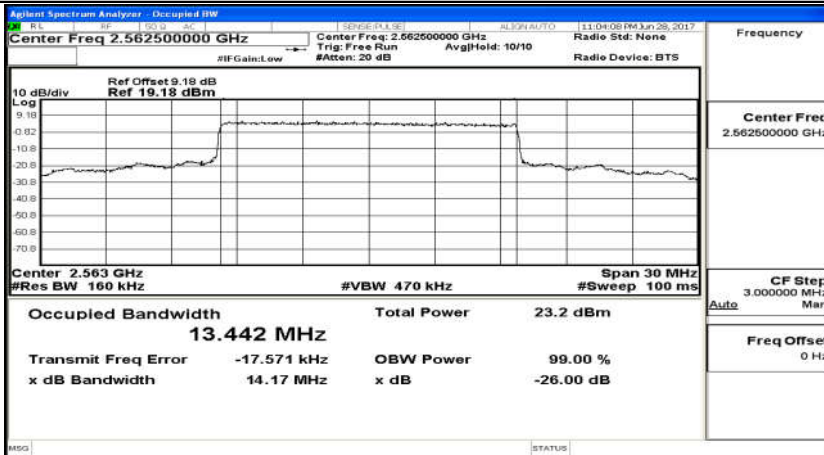

Channel Bandwidth 10 MHz_MCH_16QAM_50RB#0

Channel Bandwidth 10 MHz_HCH_16QAM_50RB#0

(Channel Bandwidth 15 MHz)_LCH_QPSK_75RB#0

(Channel Bandwidth 15 MHz)_MCH_QPSK_75RB#0

(Channel Bandwidth 15 MHz)_HCH_QPSK_75RB#0