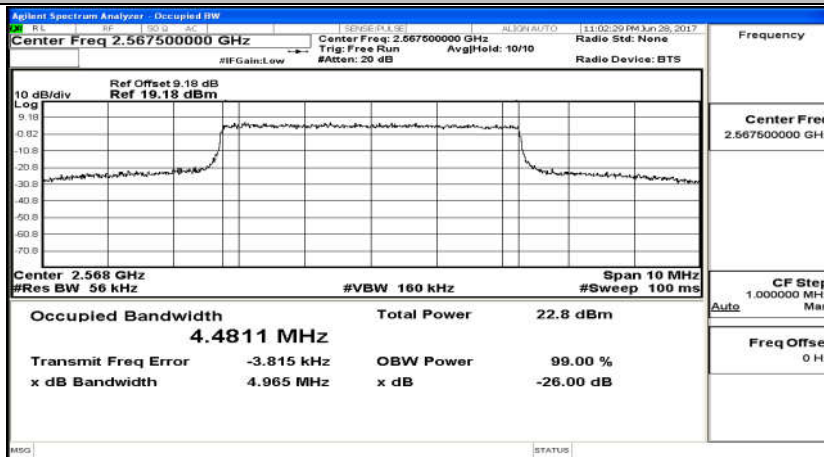

(Channel Bandwidth 5 MHz)_HCH_16QAM_25RB#0