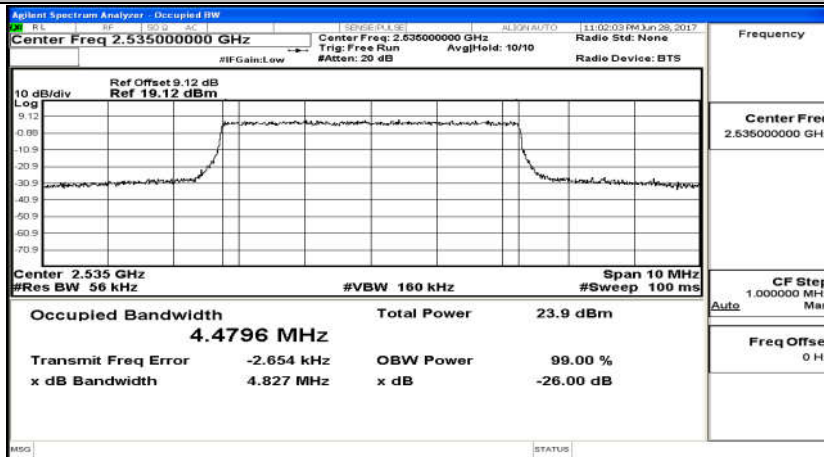

(Channel Bandwidth 5 MHz)_MCH_QPSK_25RB#0