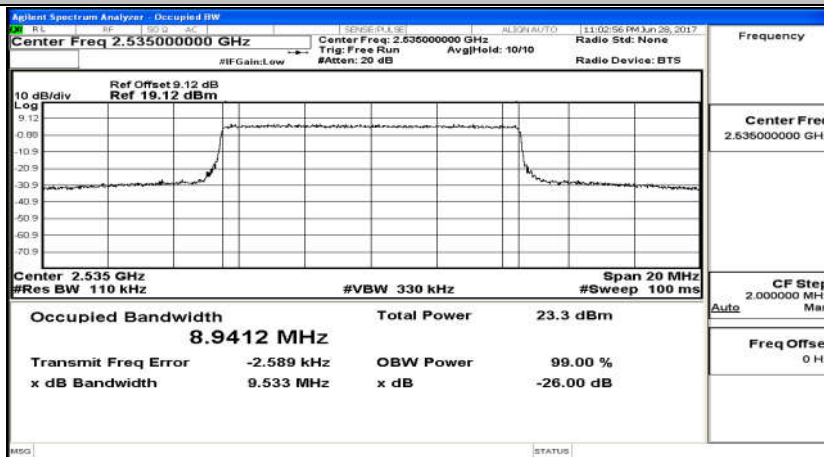

Channel Bandwidth 10 MHz_MCH_QPSK_50RB#0