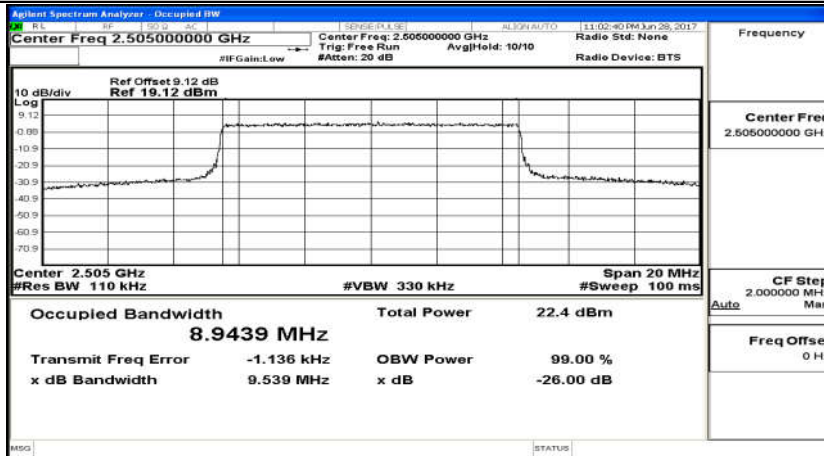

Channel Bandwidth 10 MHz_LCH_QPSK_50RB#0