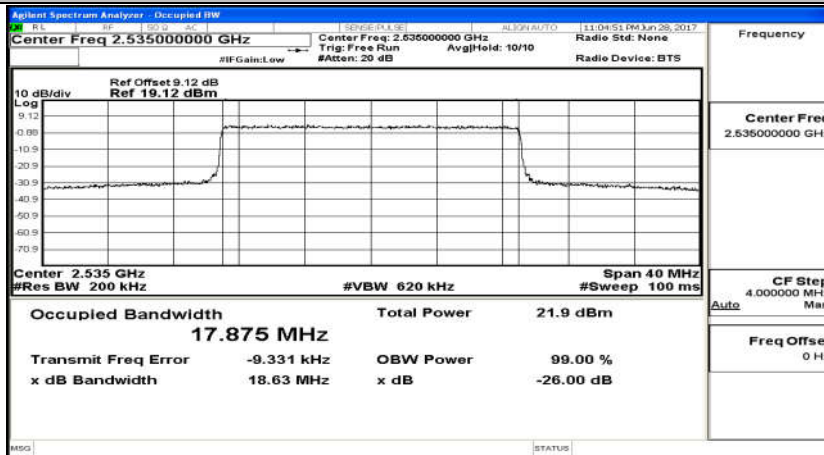

(Channel Bandwidth 20 MHz)_MCH_16QAM_100RB#0