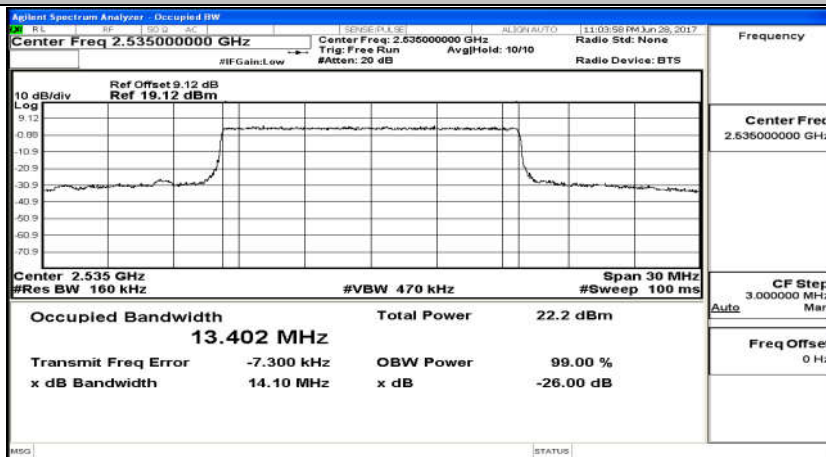

(Channel Bandwidth 15 MHz)_MCH_16QAM_75RB#0