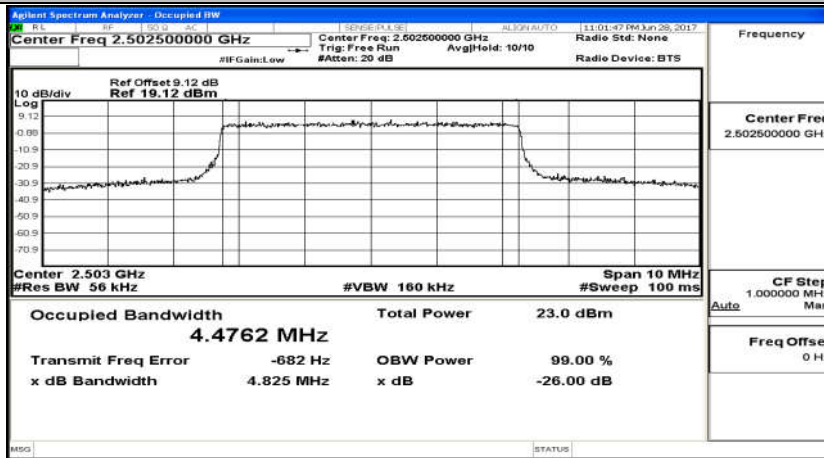

Test Graphs

(Channel Bandwidth 5 MHz)_LCH_QPSK_25RB#0