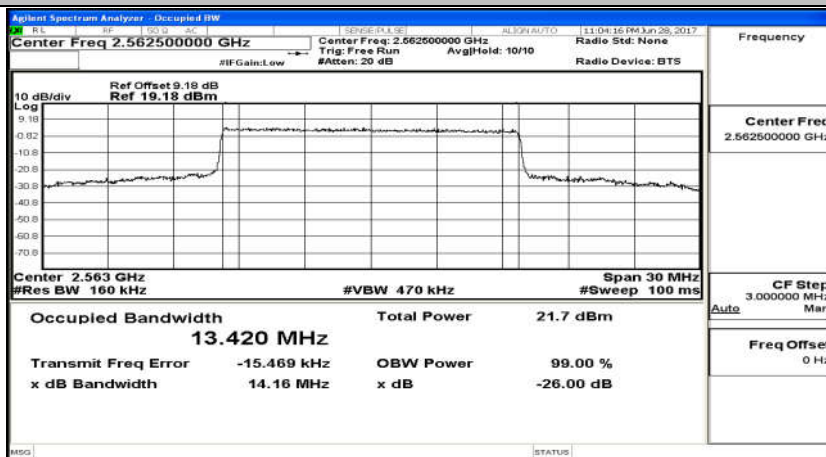

(Channel Bandwidth 15 MHz)_HCH_16QAM_75RB#0