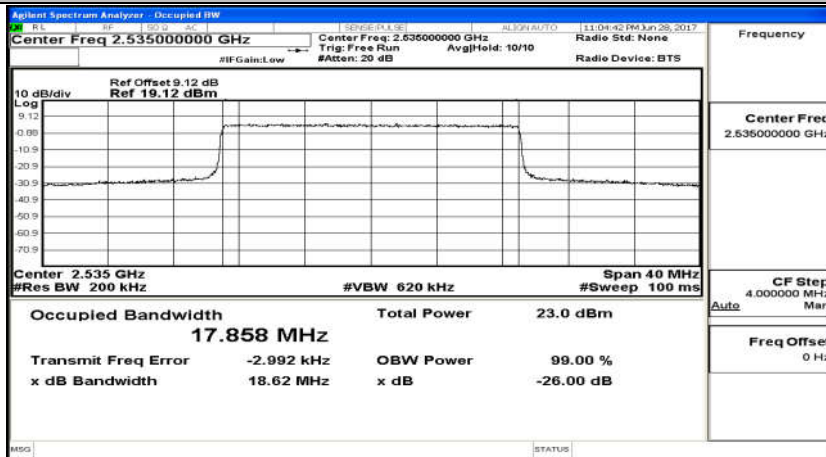

(Channel Bandwidth 15 MHz)_LCH_16QAM_75RB#0

(Channel Bandwidth 15 MHz)_MCH_16QAM_75RB#0

(Channel Bandwidth 15 MHz)_HCH_16QAM_75RB#0

(Channel Bandwidth 20 MHz)_LCH_QPSK_100RB#0

(Channel Bandwidth 20 MHz)_MCH_QPSK_100RB#0