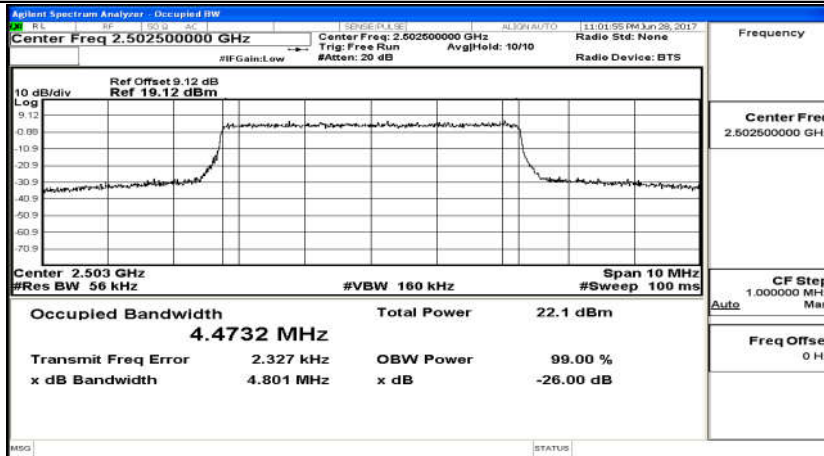

Test Graphs

(Channel Bandwidth 5 MHz)_LCH_QPSK_25RB#0

(Channel Bandwidth 5 MHz)_MCH_QPSK_25RB#0

(Channel Bandwidth 5 MHz)_HCH_QPSK_25RB#0

(Channel Bandwidth 5 MHz)_LCH_16QAM_25RB#0

(Channel Bandwidth 5 MHz)_MCH_16QAM_25RB#0