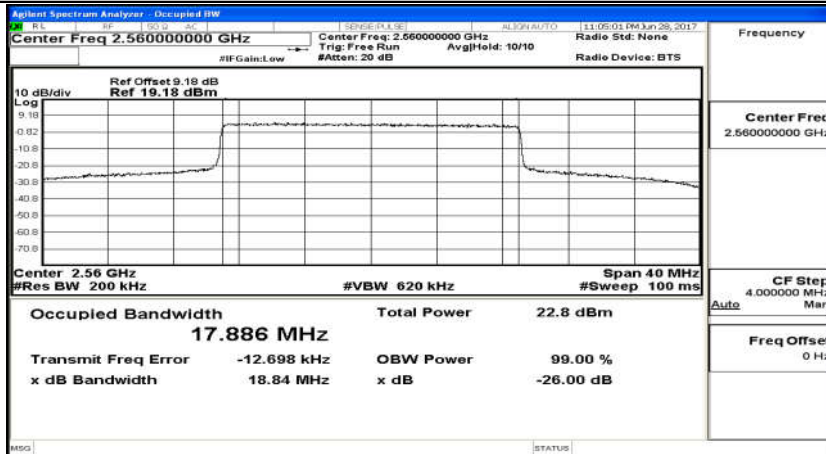

(Channel Bandwidth 20 MHz)_HCH_QPSK_100RB#0