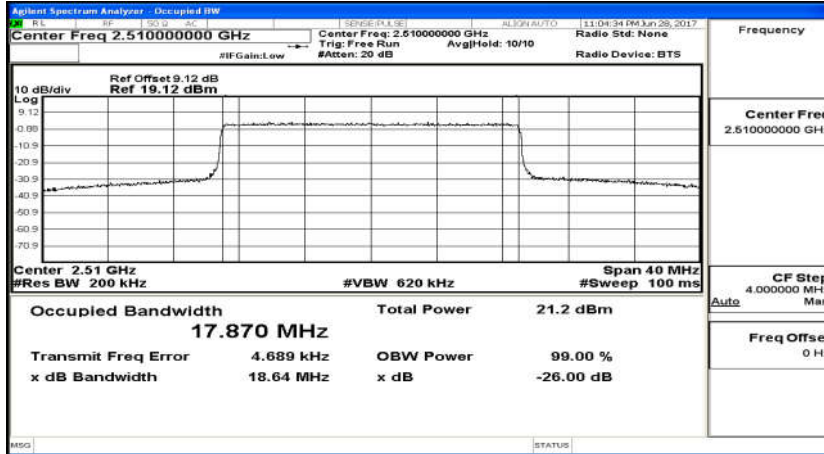

(Channel Bandwidth 20 MHz)_LCH_16QAM_100RB#0