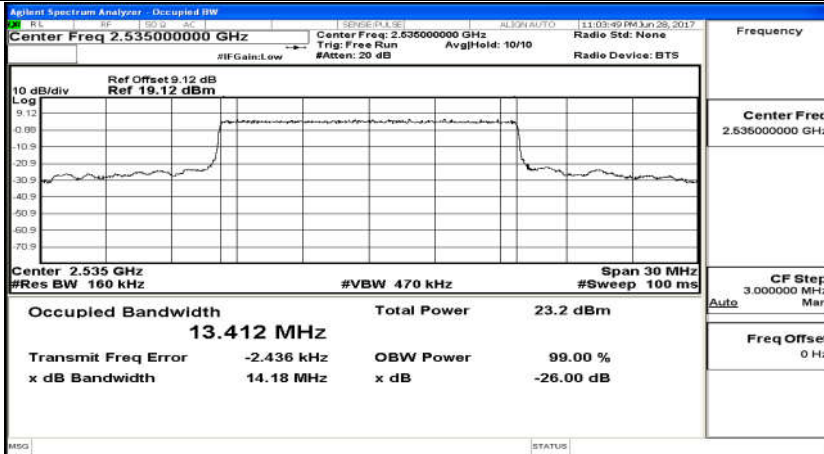

Channel Bandwidth 10 MHz_MCH_16QAM_50RB#0

Channel Bandwidth 10 MHz_HCH_16QAM_50RB#0

(Channel Bandwidth 15 MHz)_LCH_QPSK_75RB#0

(Channel Bandwidth 15 MHz)_MCH_QPSK_75RB#0

(Channel Bandwidth 15 MHz)_HCH_QPSK_75RB#0