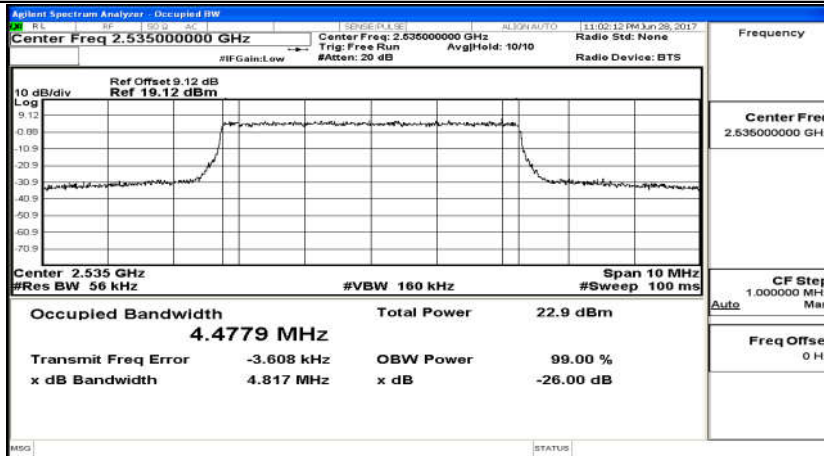

Test Graphs

(Channel Bandwidth 5 MHz)_LCH_QPSK_25RB#0

(Channel Bandwidth 5 MHz)_MCH_QPSK_25RB#0

(Channel Bandwidth 5 MHz)_HCH_QPSK_25RB#0

(Channel Bandwidth 5 MHz)_LCH_16QAM_25RB#0

(Channel Bandwidth 5 MHz)_MCH_16QAM_25RB#0