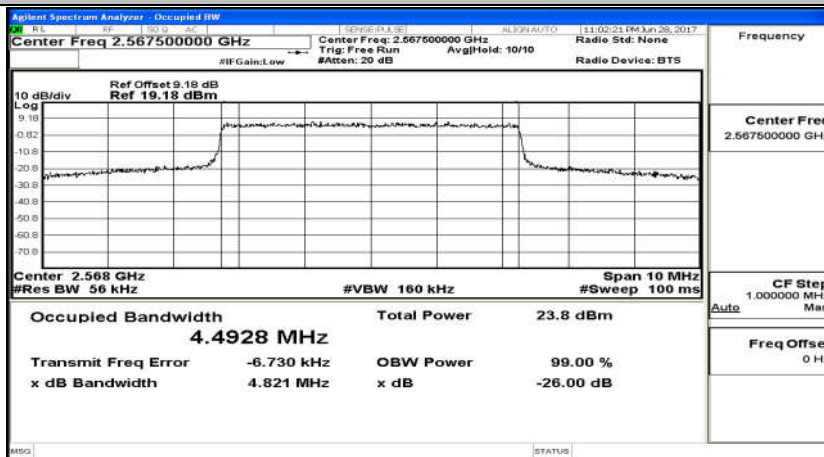

Test Graphs

(Channel Bandwidth 5 MHz)_LCH_QPSK_25RB#0

(Channel Bandwidth 5 MHz)_MCH_QPSK_25RB#0

(Channel Bandwidth 5 MHz)_HCH_QPSK_25RB#0

(Channel Bandwidth 5 MHz)_LCH_16QAM_25RB#0

(Channel Bandwidth 5 MHz)_MCH_16QAM_25RB#0