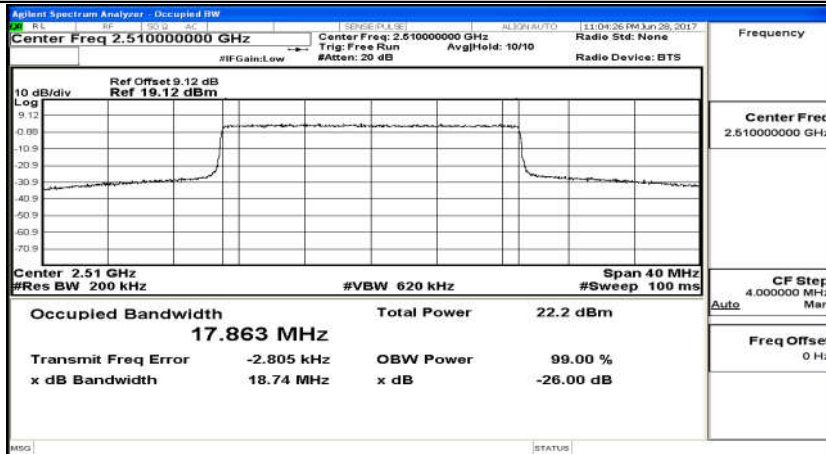

(Channel Bandwidth 15 MHz)_LCH_16QAM_75RB#0

(Channel Bandwidth 15 MHz)_MCH_16QAM_75RB#0

(Channel Bandwidth 15 MHz)_HCH_16QAM_75RB#0

(Channel Bandwidth 20 MHz)_LCH_QPSK_100RB#0

(Channel Bandwidth 20 MHz)_MCH_QPSK_100RB#0