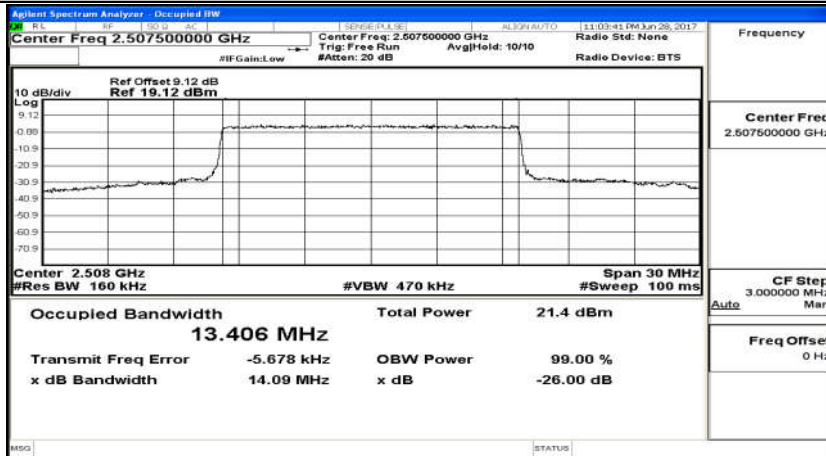

(Channel Bandwidth 15 MHz)_LCH_16QAM_75RB#0