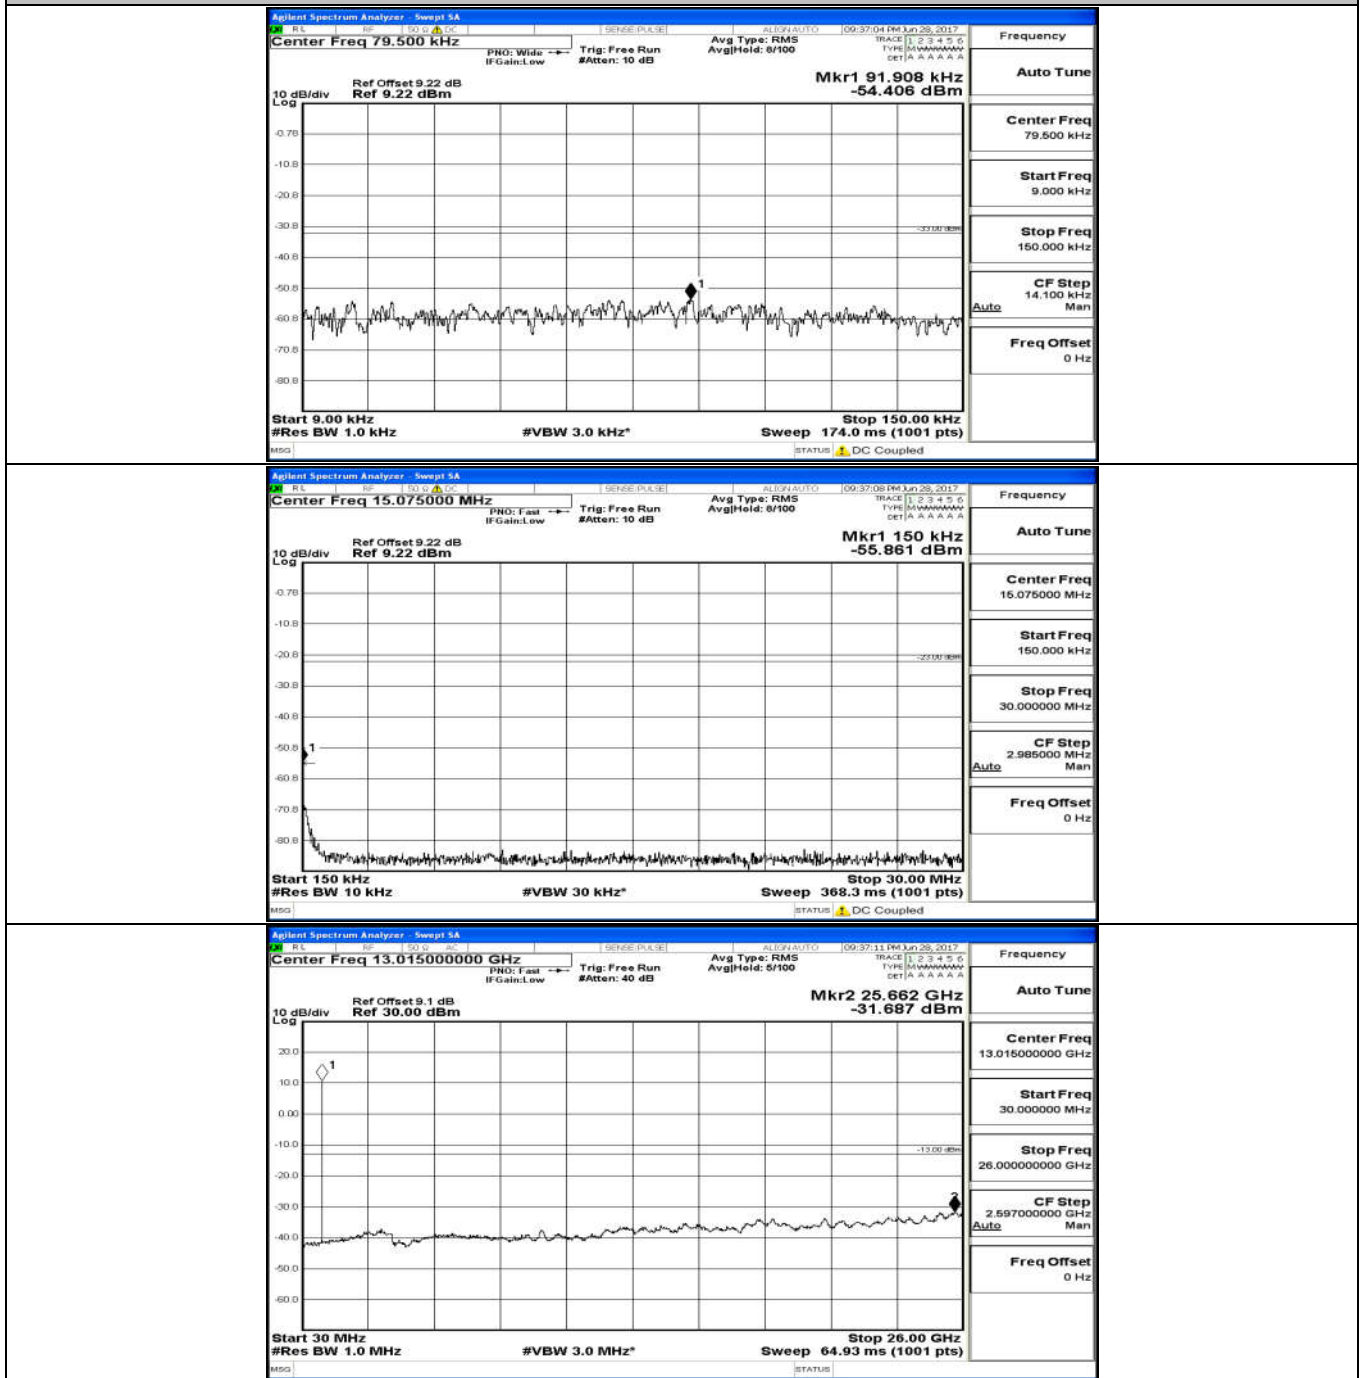

(Channel Bandwidth: 5 MHz)\_LCH\_QPSK\_25RB#0

(Channel Bandwidth: 5 MHz)\_MCH\_QPSK\_25RB#0

(Channel Bandwidth: 5 MHz)\_HCH\_QPSK\_25RB#0

(Channel Bandwidth: 5 MHz)\_LCH\_16QAM\_25RB#0

(Channel Bandwidth: 5 MHz)\_MCH\_16QAM\_25RB#0

### Channel Bandwidth: 10 MHz