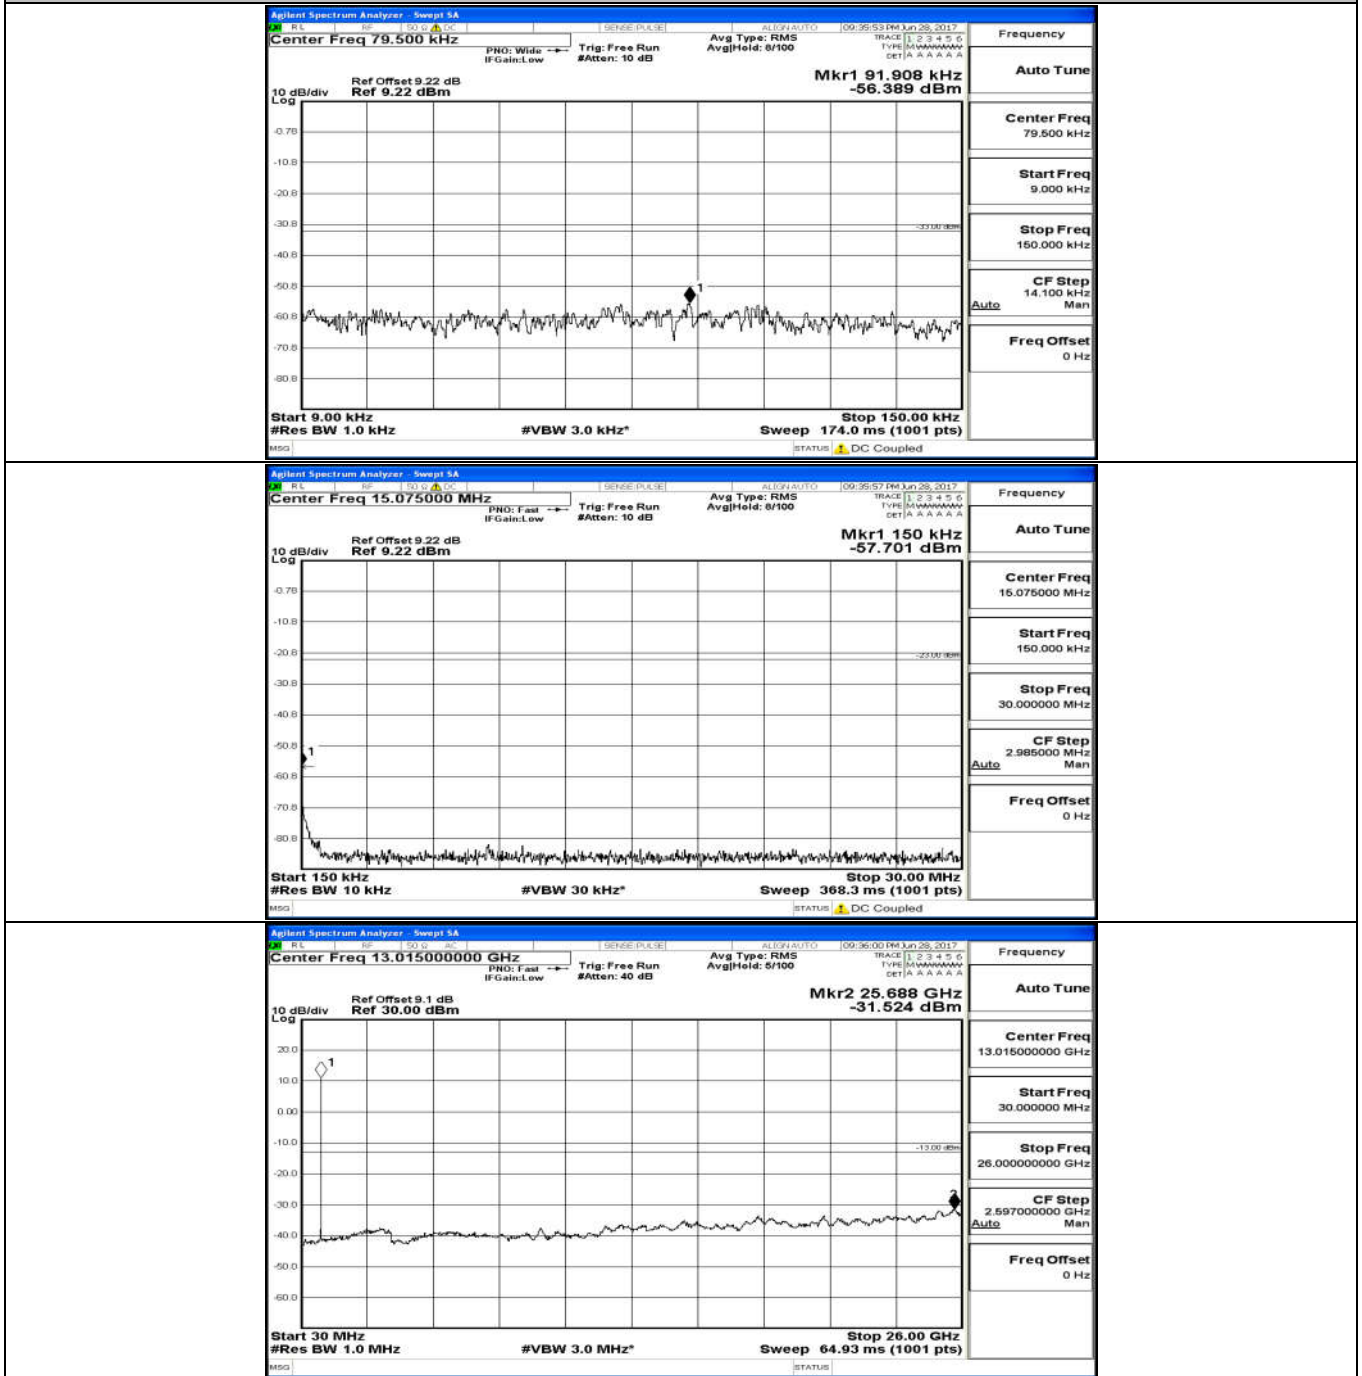

### C.5: Conducted Spurious Emission

(Channel Bandwidth: 1.4 MHz)\_LCH\_QPSK\_6RB#0

(Channel Bandwidth: 1.4 MHz)\_MCH\_QPSK\_6RB#0

(Channel Bandwidth: 1.4 MHz)\_HCH\_QPSK\_6RB#0

(Channel Bandwidth: 1.4 MHz)\_LCH\_16QAM\_6RB#0

(Channel Bandwidth: 5 MHz)\_LCH\_QPSK\_25RB#0

(Channel Bandwidth: 5 MHz)\_MCH\_QPSK\_25RB#0

(Channel Bandwidth: 5 MHz)\_HCH\_QPSK\_25RB#0

(Channel Bandwidth: 5 MHz)\_LCH\_16QAM\_25RB#0

(Channel Bandwidth: 5 MHz)\_MCH\_16QAM\_25RB#0

### Channel Bandwidth: 10 MHz