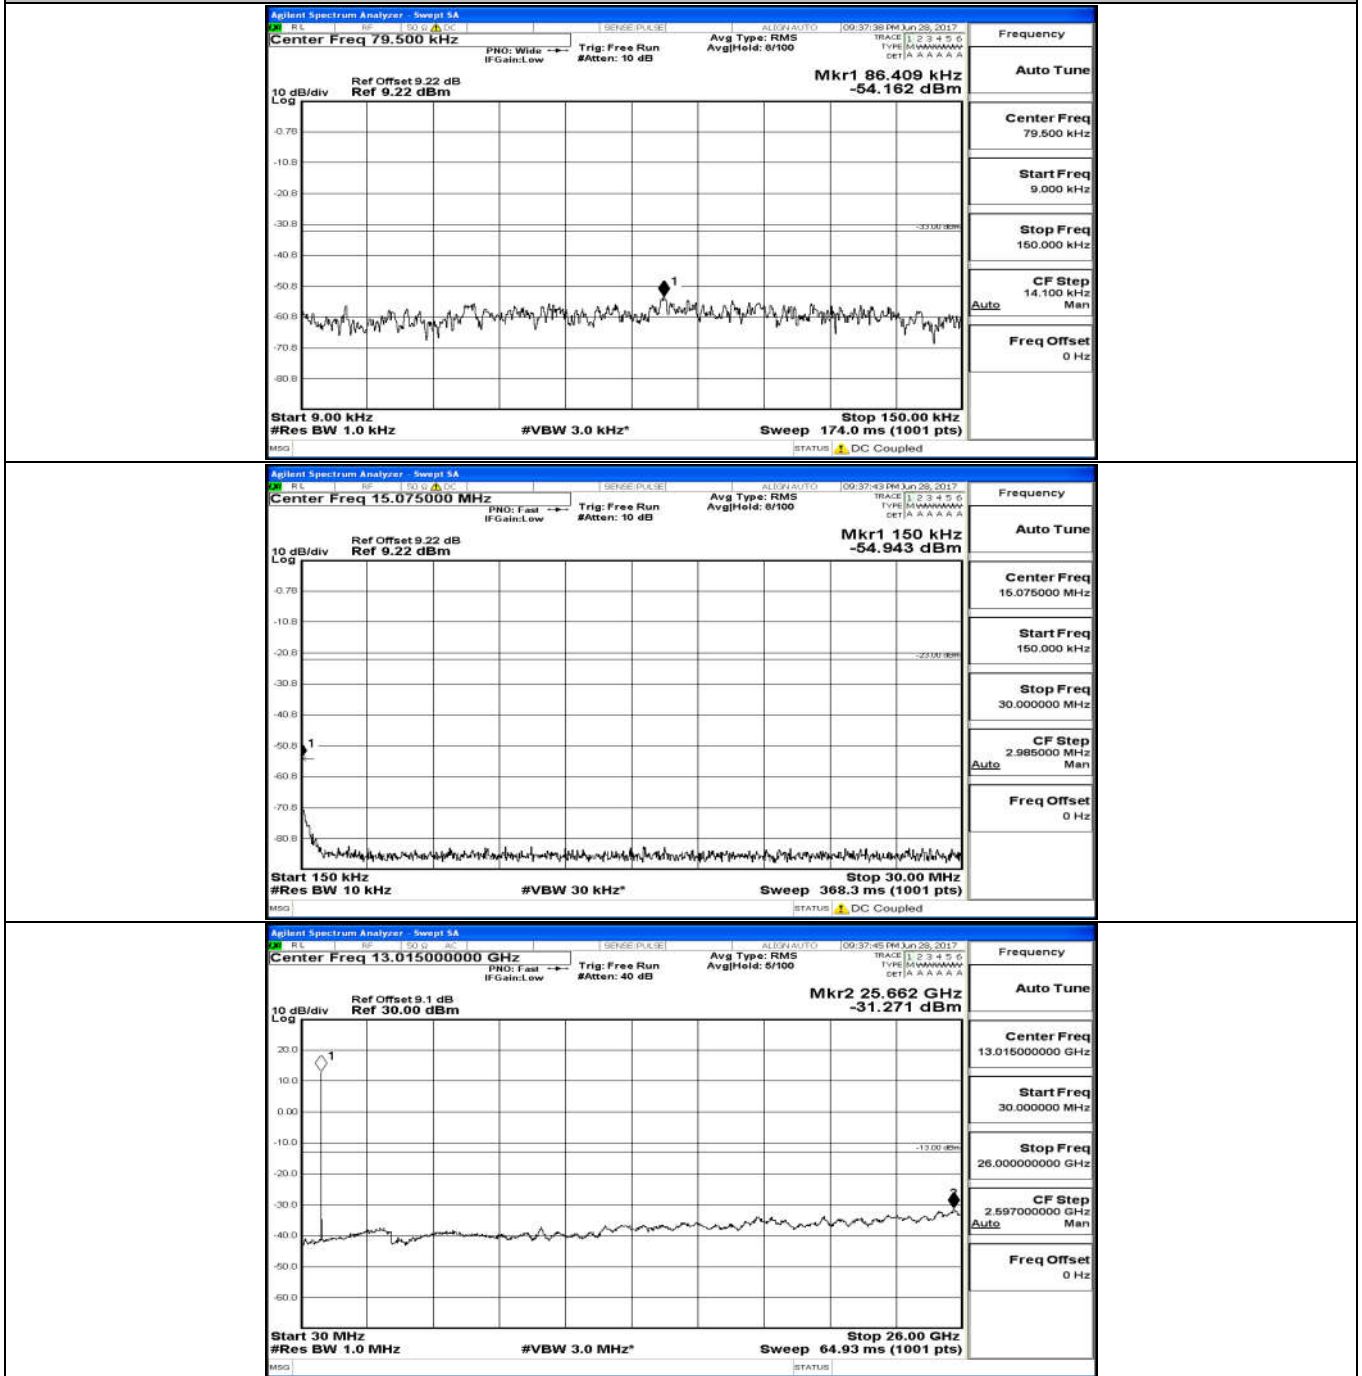

### C.5: Conducted Spurious Emission

(Channel Bandwidth: 1.4 MHz)\_LCH\_QPSK\_6RB#0

(Channel Bandwidth: 1.4 MHz)\_MCH\_QPSK\_6RB#0

(Channel Bandwidth: 1.4 MHz)\_HCH\_QPSK\_6RB#0

(Channel Bandwidth: 1.4 MHz)\_LCH\_16QAM\_6RB#0

(Channel Bandwidth: 3 MHz)\_HCH\_QPSK\_15RB#0

(Channel Bandwidth: 3 MHz)\_LCH\_16QAM\_15RB#0

(Channel Bandwidth: 3 MHz)\_MCH\_16QAM\_15RB#0

(Channel Bandwidth: 3 MHz)\_HCH\_16QAM\_15RB#0

Channel Bandwidth: 5 MHz

(Channel Bandwidth: 5 MHz)\_LCH\_QPSK\_25RB#0

(Channel Bandwidth: 5 MHz)\_MCH\_QPSK\_25RB#0

(Channel Bandwidth: 5 MHz)\_HCH\_QPSK\_25RB#0

(Channel Bandwidth: 5 MHz)\_LCH\_16QAM\_25RB#0

(Channel Bandwidth: 5 MHz)\_MCH\_16QAM\_25RB#0