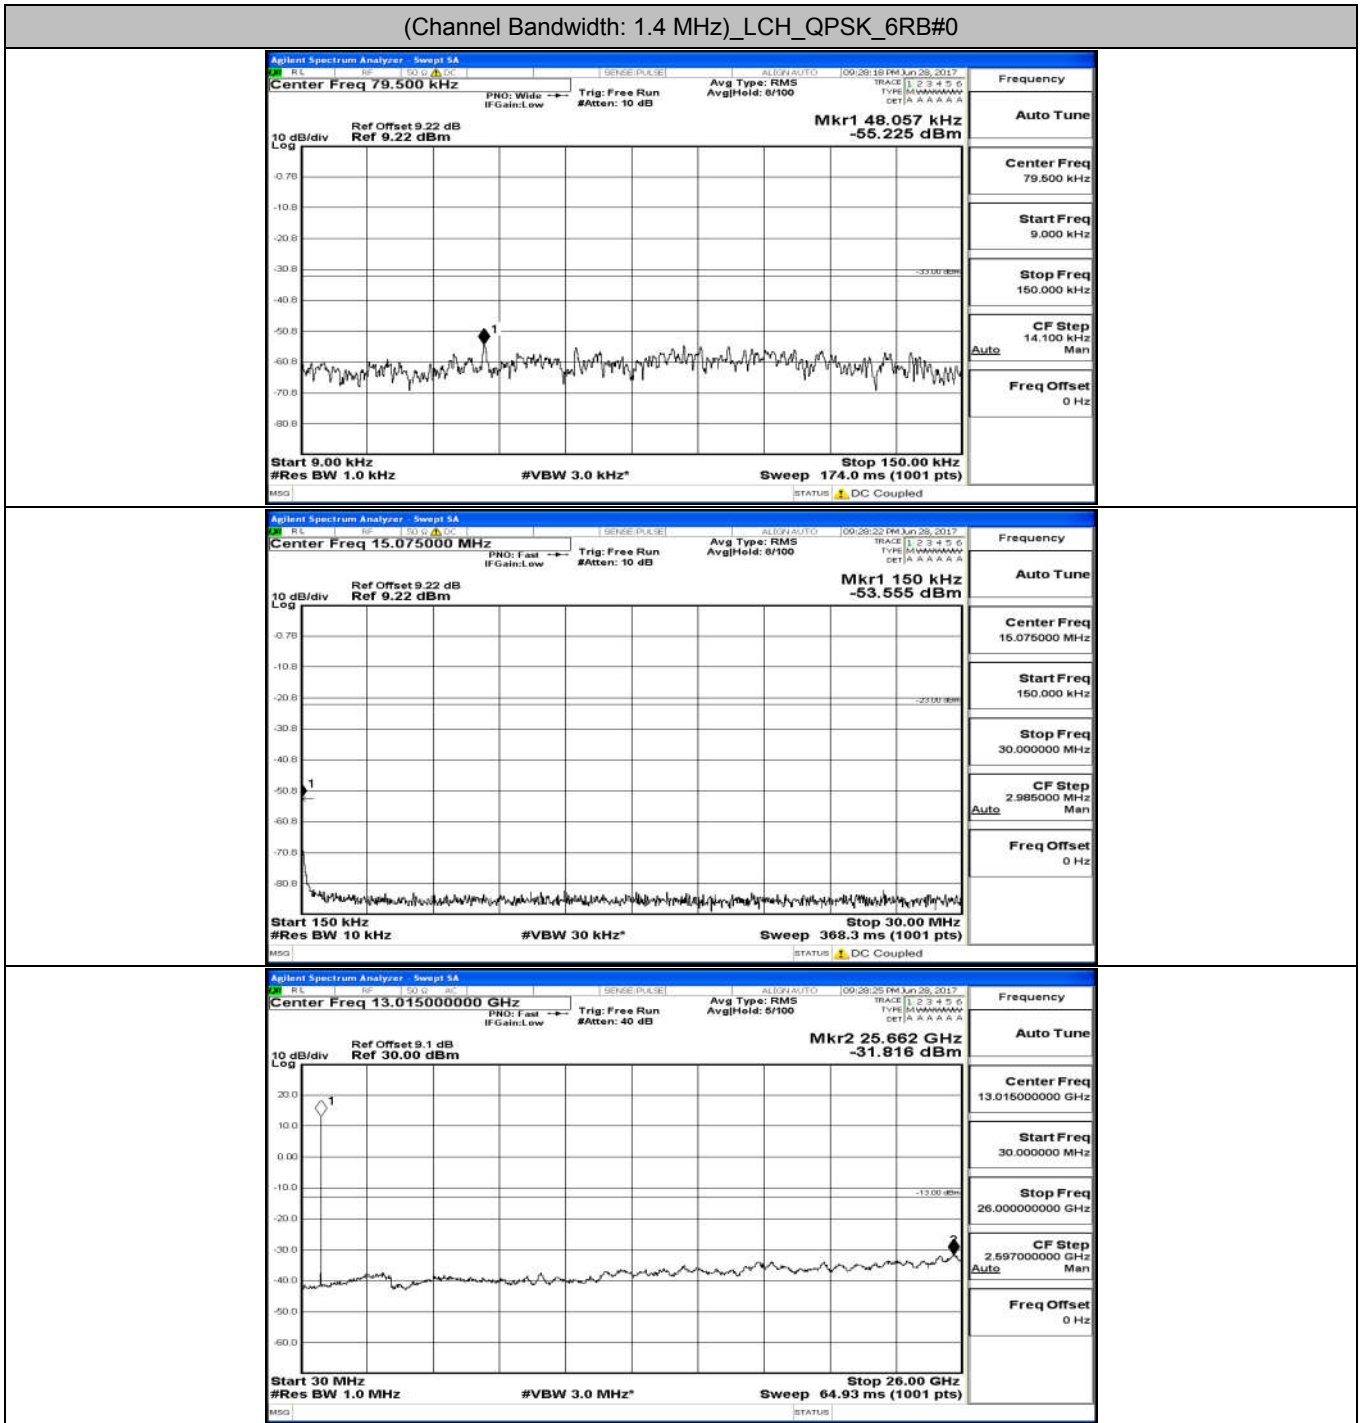

### C.5: Conducted Spurious Emission

(Channel Bandwidth: 1.4 MHz)\_LCH\_QPSK\_6RB#0

(Channel Bandwidth: 1.4 MHz)\_MCH\_QPSK\_6RB#0

(Channel Bandwidth: 1.4 MHz)\_HCH\_QPSK\_6RB#0

(Channel Bandwidth: 1.4 MHz)\_LCH\_16QAM\_6RB#0

(Channel Bandwidth: 1.4 MHz)\_MCH\_16QAM\_6RB#0

(Channel Bandwidth: 1.4 MHz)\_HCH\_16QAM\_6RB#0

Channel Bandwidth: 3 MHz

(Channel Bandwidth: 3 MHz)\_LCH\_QPSK\_15RB#0

(Channel Bandwidth: 3 MHz)\_MCH\_QPSK\_15RB#0

(Channel Bandwidth: 3 MHz)\_HCH\_QPSK\_15RB#0

(Channel Bandwidth: 3 MHz)\_LCH\_16QAM\_15RB#0

(Channel Bandwidth: 3 MHz)\_MCH\_16QAM\_15RB#0

(Channel Bandwidth: 3 MHz)\_HCH\_16QAM\_15RB#0

Channel Bandwidth: 5 MHz