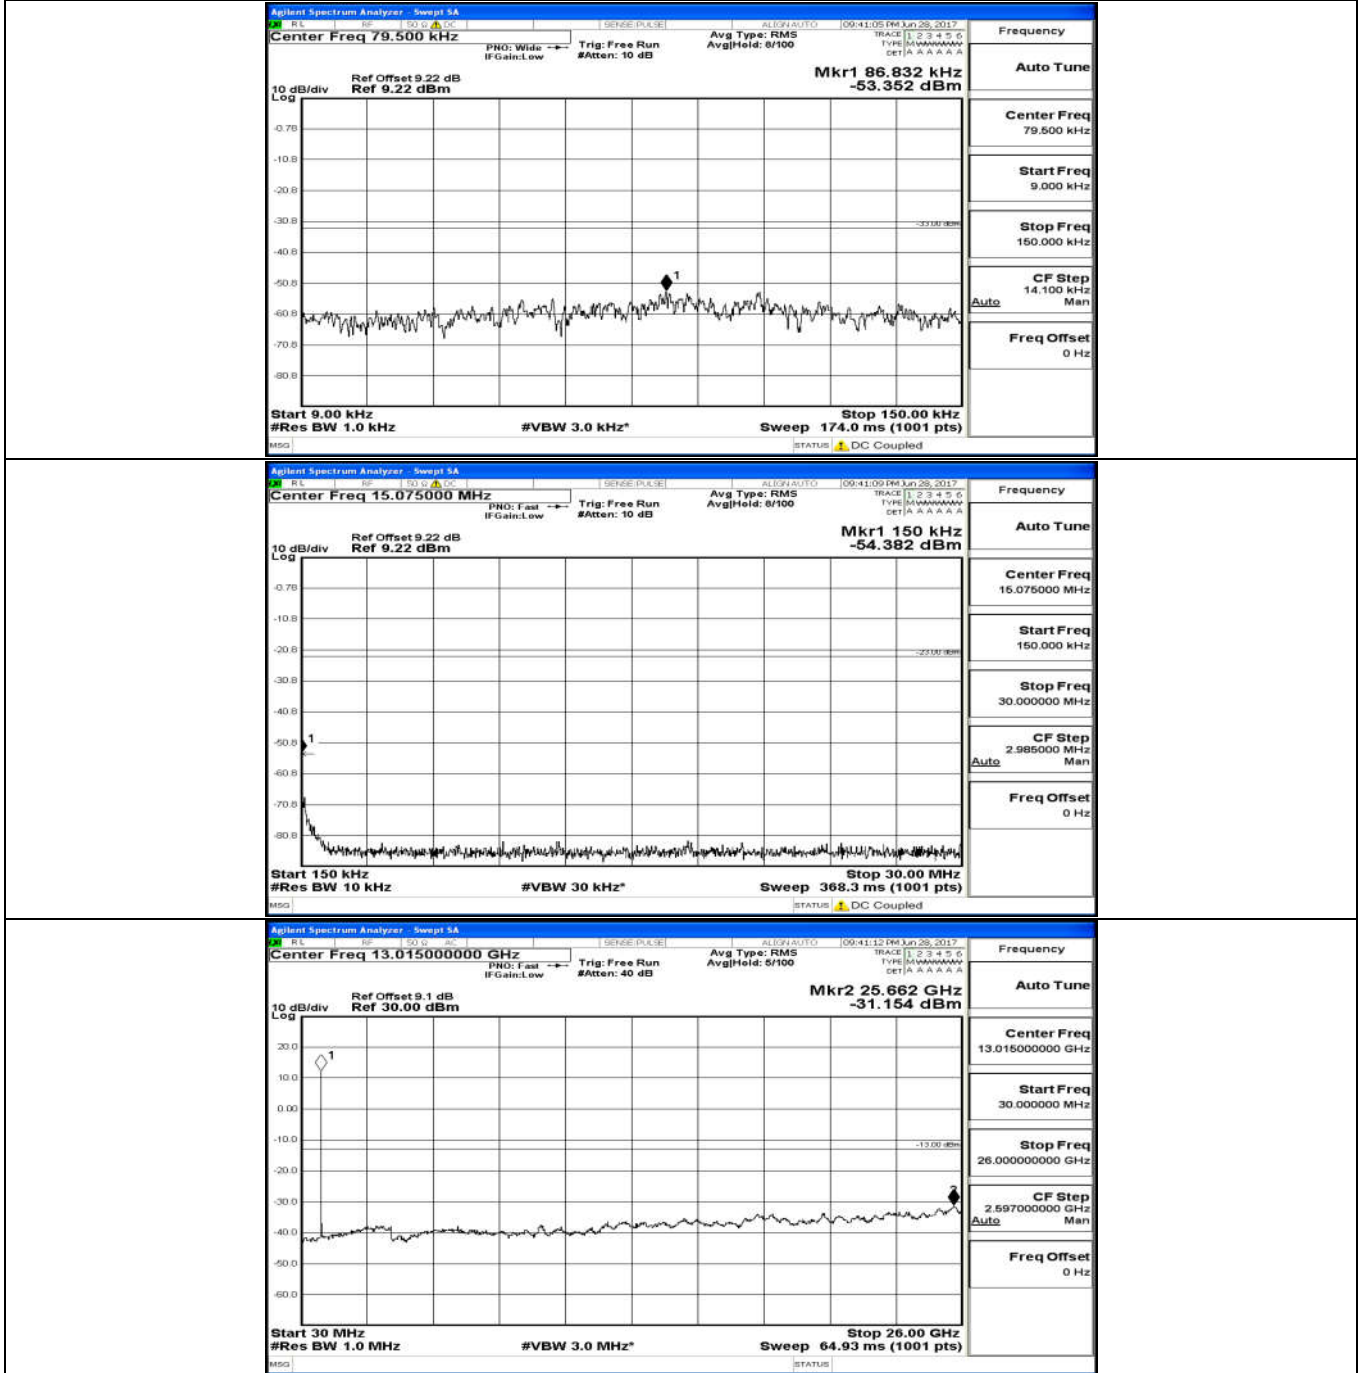

Channel Bandwidth: 10 MHz_HCH_QPSK_50RB#0