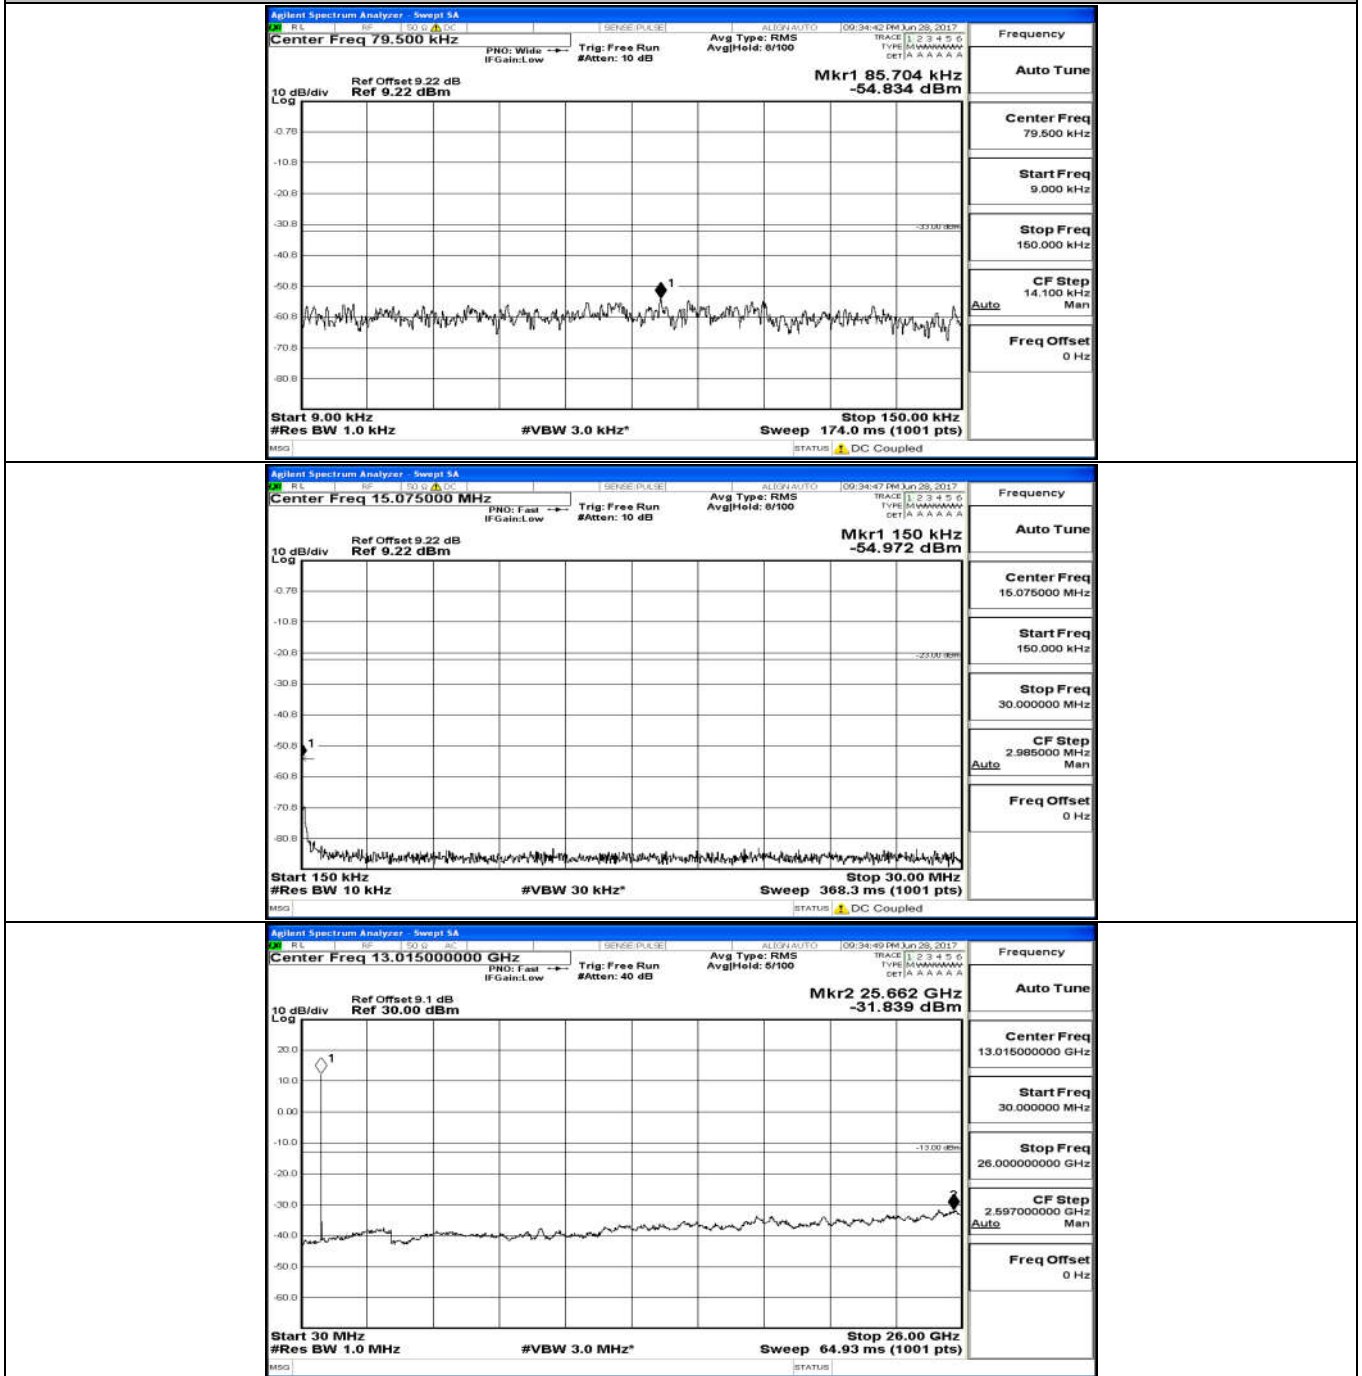

### C.5: Conducted Spurious Emission

(Channel Bandwidth: 1.4 MHz)\_LCH\_QPSK\_6RB#0

(Channel Bandwidth: 1.4 MHz)\_MCH\_QPSK\_6RB#0

(Channel Bandwidth: 1.4 MHz)\_HCH\_QPSK\_6RB#0

(Channel Bandwidth: 1.4 MHz)\_LCH\_16QAM\_6RB#0

(Channel Bandwidth: 3 MHz)\_HCH\_QPSK\_15RB#0

(Channel Bandwidth: 3 MHz)\_LCH\_16QAM\_15RB#0

(Channel Bandwidth: 3 MHz)\_MCH\_16QAM\_15RB#0

(Channel Bandwidth: 3 MHz)\_HCH\_16QAM\_15RB#0

Channel Bandwidth: 5 MHz

(Channel Bandwidth: 5 MHz)\_LCH\_QPSK\_25RB#0

(Channel Bandwidth: 5 MHz)\_MCH\_QPSK\_25RB#0

(Channel Bandwidth: 5 MHz)\_HCH\_QPSK\_25RB#0

(Channel Bandwidth: 5 MHz)\_LCH\_16QAM\_25RB#0

(Channel Bandwidth: 5 MHz)\_MCH\_16QAM\_25RB#0