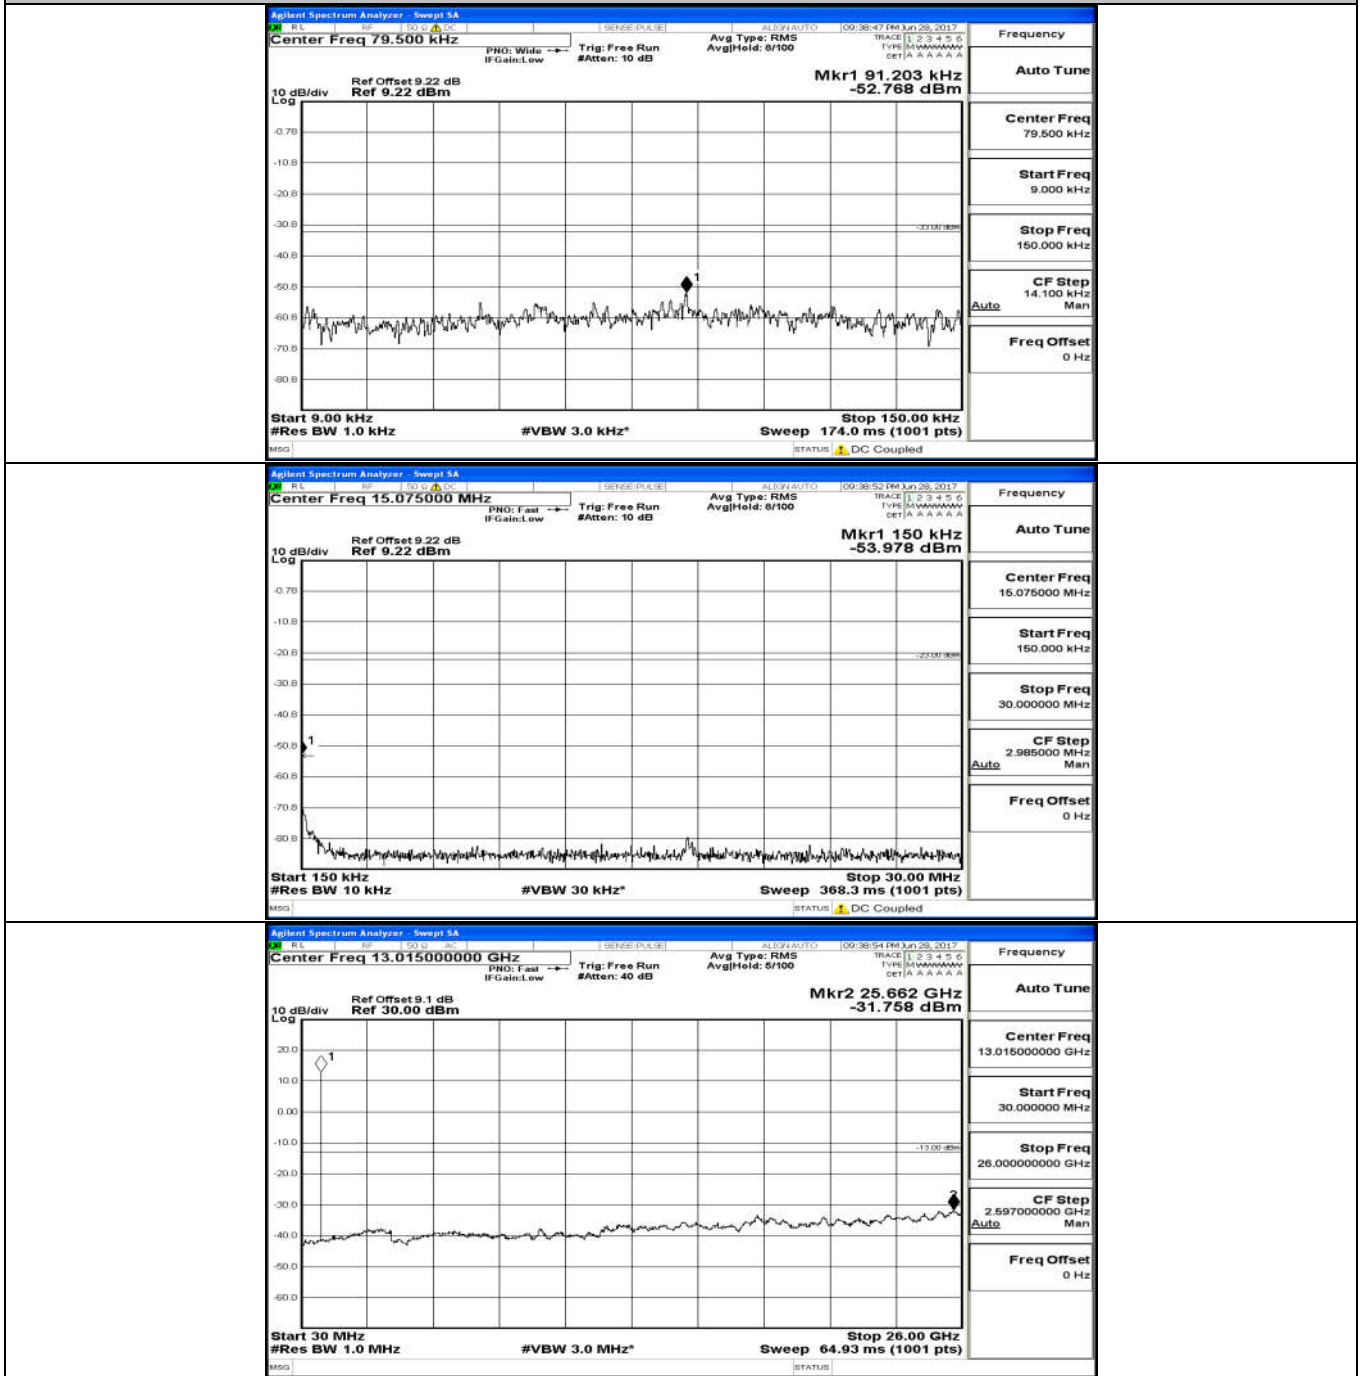

Channel Bandwidth: 10 MHz

Channel Bandwidth: 10 MHz_LCH_QPSK_50RB#0