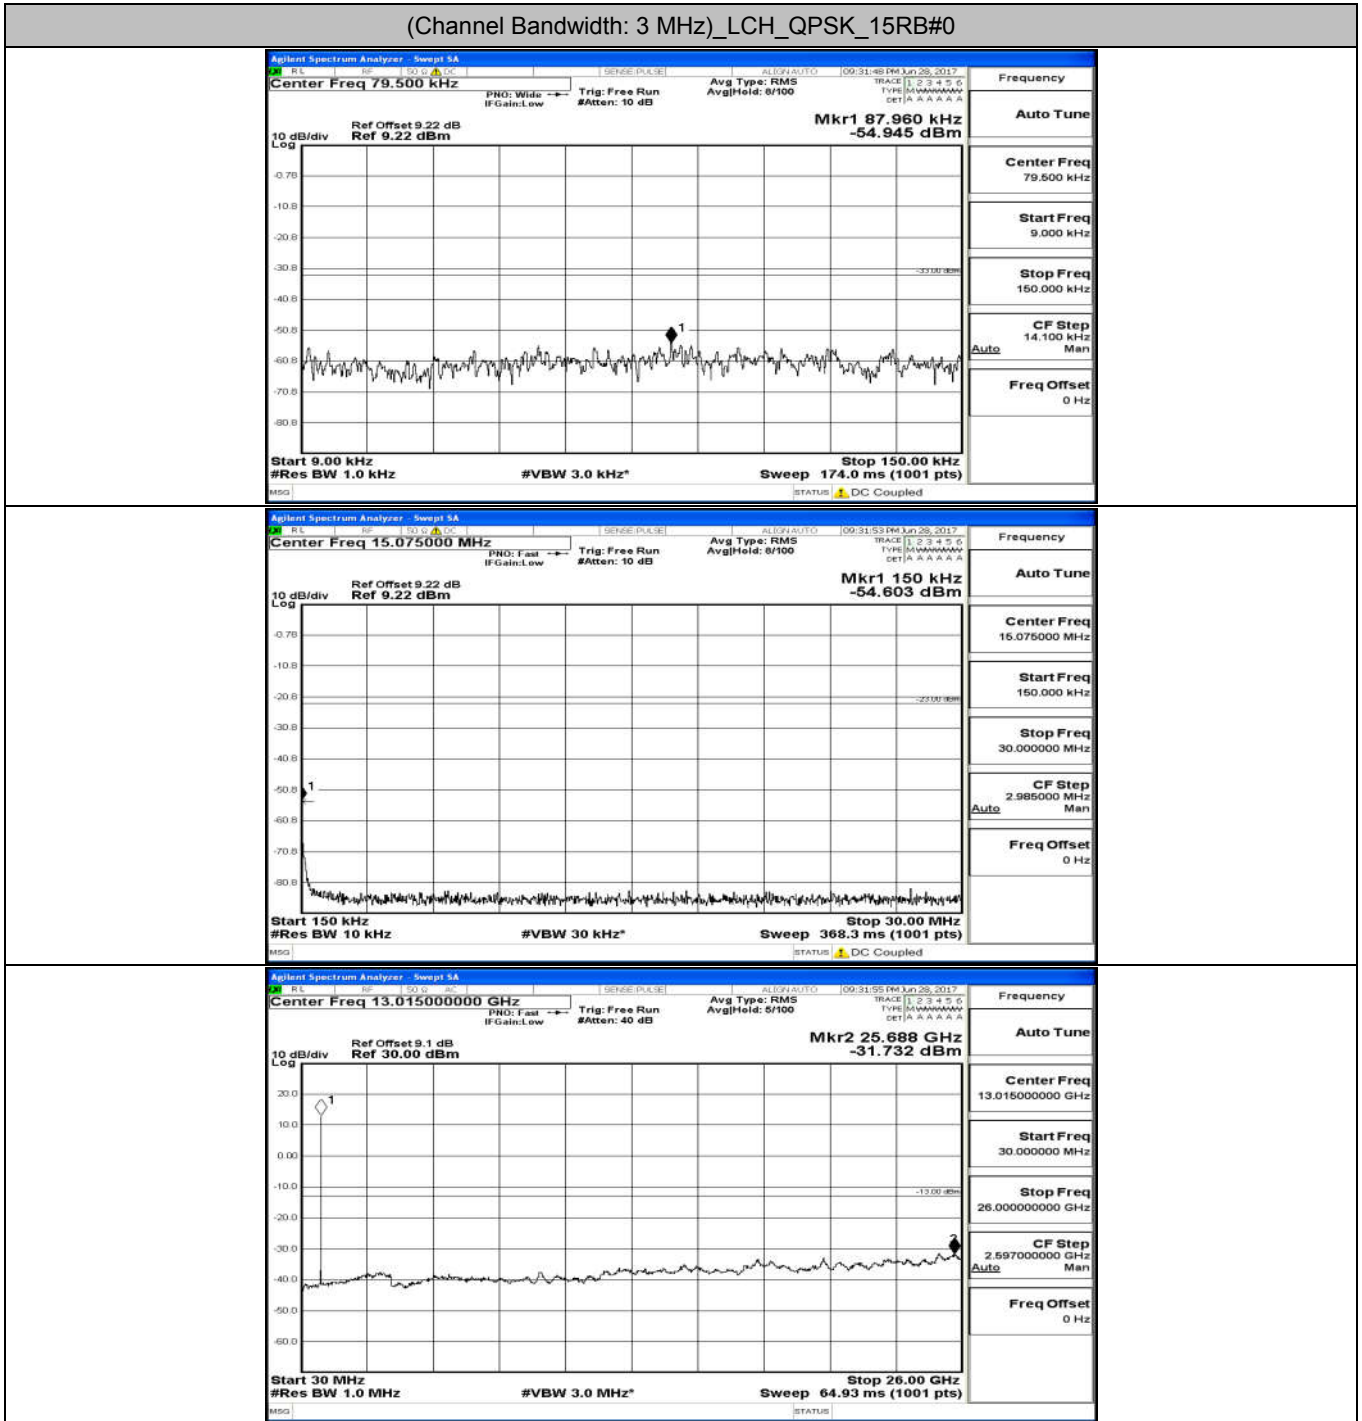

### C.5: Conducted Spurious Emission

(Channel Bandwidth: 1.4 MHz)\_LCH\_QPSK\_6RB#0

(Channel Bandwidth: 1.4 MHz)\_MCH\_QPSK\_6RB#0

(Channel Bandwidth: 1.4 MHz)\_HCH\_QPSK\_6RB#0

(Channel Bandwidth: 1.4 MHz)\_LCH\_16QAM\_6RB#0

(Channel Bandwidth: 1.4 MHz)\_MCH\_16QAM\_6RB#0

(Channel Bandwidth: 1.4 MHz)\_HCH\_16QAM\_6RB#0

Channel Bandwidth: 3 MHz

(Channel Bandwidth: 3 MHz)\_LCH\_QPSK\_15RB#0

(Channel Bandwidth: 3 MHz)\_MCH\_QPSK\_15RB#0

(Channel Bandwidth: 3 MHz)\_HCH\_QPSK\_15RB#0

(Channel Bandwidth: 3 MHz)\_LCH\_16QAM\_15RB#0

(Channel Bandwidth: 3 MHz)\_MCH\_16QAM\_15RB#0

(Channel Bandwidth: 3 MHz)\_HCH\_16QAM\_15RB#0

Channel Bandwidth: 5 MHz