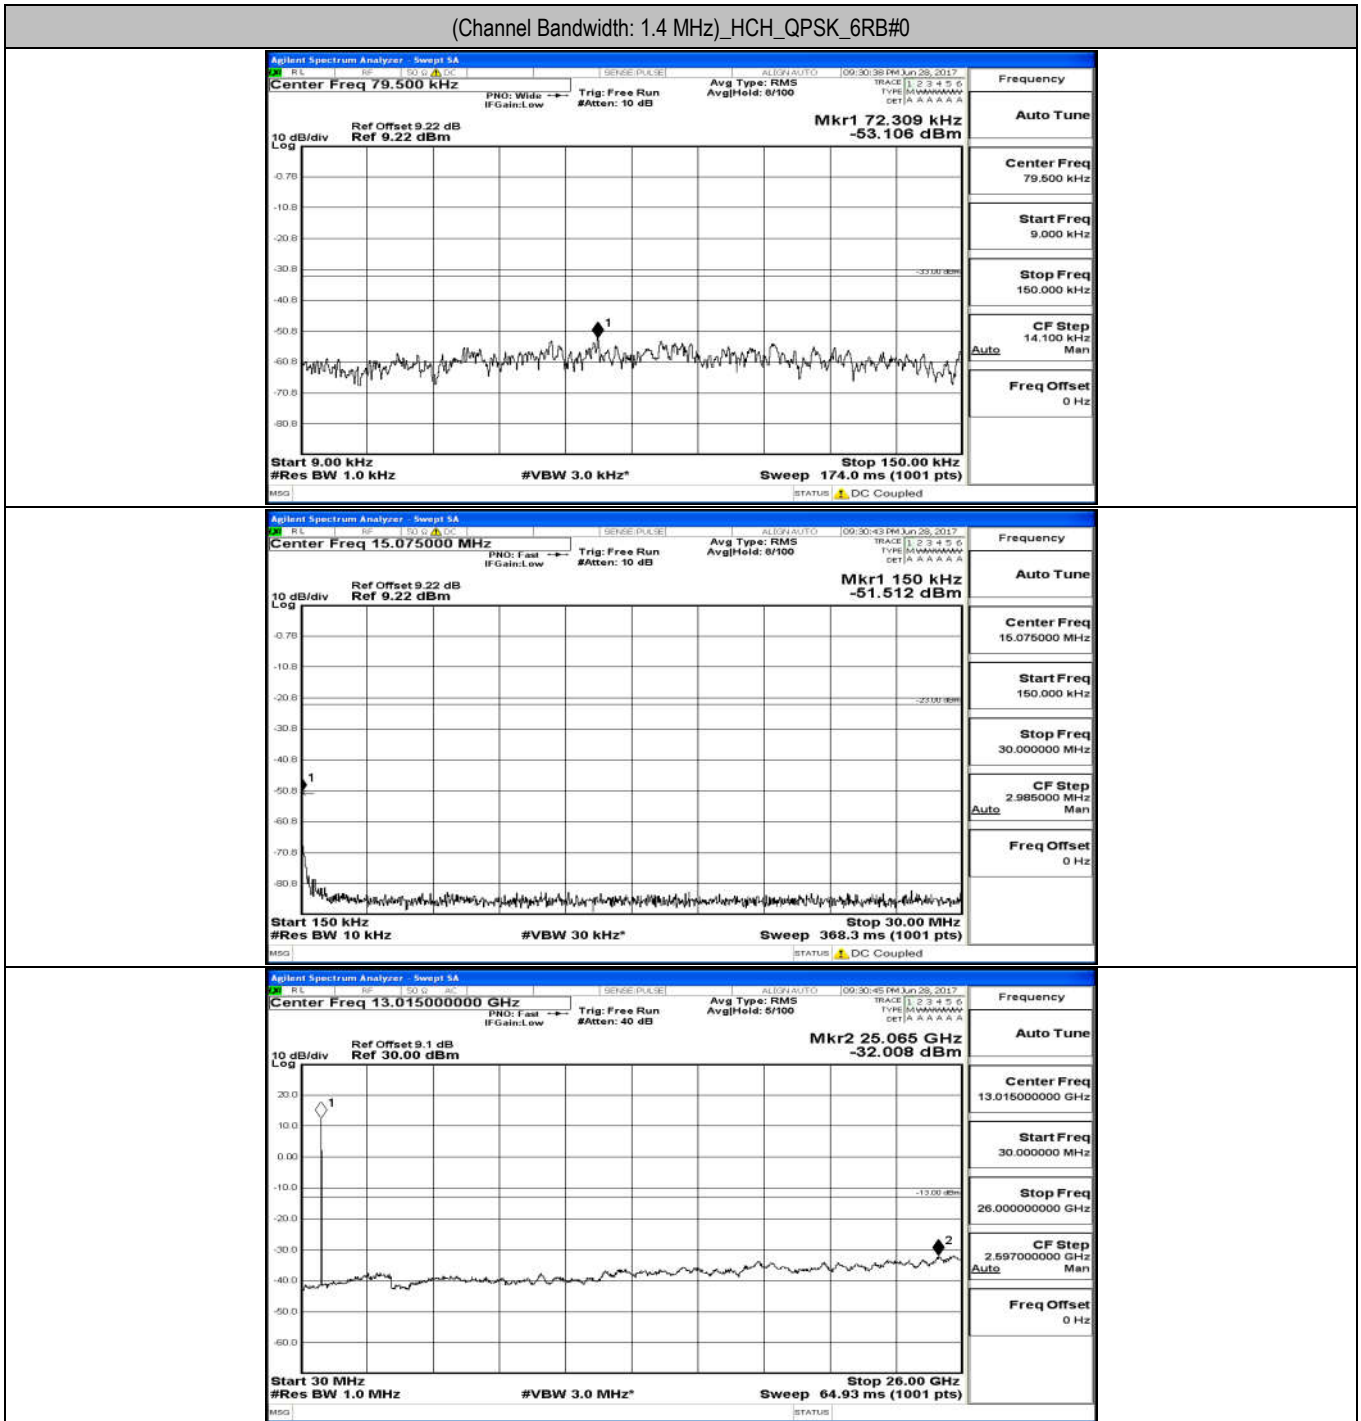

### C.5: Conducted Spurious Emission

(Channel Bandwidth: 1.4 MHz)\_LCH\_QPSK\_6RB#0

(Channel Bandwidth: 1.4 MHz)\_MCH\_QPSK\_6RB#0

(Channel Bandwidth: 1.4 MHz)\_HCH\_QPSK\_6RB#0

(Channel Bandwidth: 1.4 MHz)\_LCH\_16QAM\_6RB#0

(Channel Bandwidth: 1.4 MHz)\_MCH\_16QAM\_6RB#0

(Channel Bandwidth: 1.4 MHz)\_HCH\_16QAM\_6RB#0

Channel Bandwidth: 3 MHz

(Channel Bandwidth: 3 MHz)\_LCH\_QPSK\_15RB#0

(Channel Bandwidth: 3 MHz)\_MCH\_QPSK\_15RB#0

(Channel Bandwidth: 3 MHz)\_HCH\_QPSK\_15RB#0

(Channel Bandwidth: 3 MHz)\_LCH\_16QAM\_15RB#0

(Channel Bandwidth: 3 MHz)\_MCH\_16QAM\_15RB#0

(Channel Bandwidth: 3 MHz)\_HCH\_16QAM\_15RB#0

Channel Bandwidth: 5 MHz