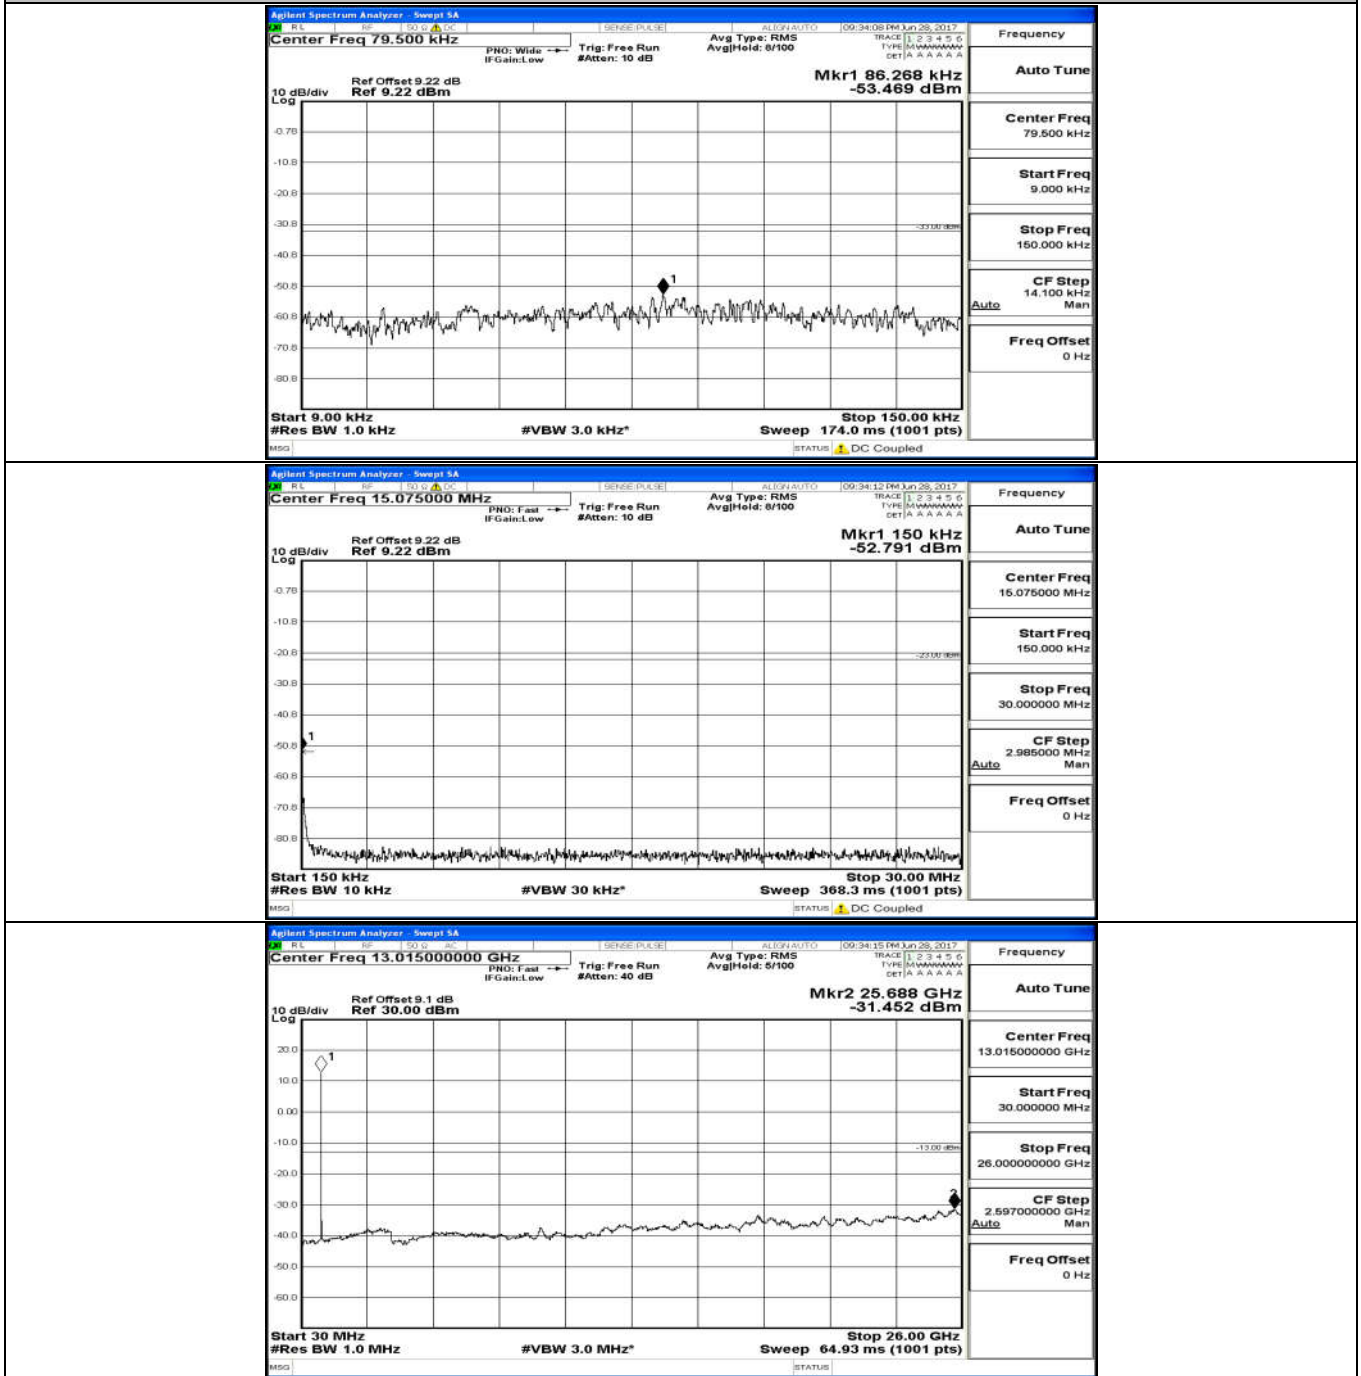

### C.5: Conducted Spurious Emission

(Channel Bandwidth: 1.4 MHz)\_LCH\_QPSK\_6RB#0

(Channel Bandwidth: 1.4 MHz)\_MCH\_QPSK\_6RB#0

(Channel Bandwidth: 1.4 MHz)\_HCH\_QPSK\_6RB#0

(Channel Bandwidth: 1.4 MHz)\_LCH\_16QAM\_6RB#0

(Channel Bandwidth: 1.4 MHz)\_MCH\_16QAM\_6RB#0

(Channel Bandwidth: 1.4 MHz)\_HCH\_16QAM\_6RB#0

Channel Bandwidth: 3 MHz

(Channel Bandwidth: 3 MHz)\_LCH\_QPSK\_15RB#0

(Channel Bandwidth: 3 MHz)\_MCH\_QPSK\_15RB#0

(Channel Bandwidth: 3 MHz)\_HCH\_QPSK\_15RB#0

(Channel Bandwidth: 3 MHz)\_LCH\_16QAM\_15RB#0

(Channel Bandwidth: 3 MHz)\_MCH\_16QAM\_15RB#0

(Channel Bandwidth: 3 MHz)\_HCH\_16QAM\_15RB#0

Channel Bandwidth: 5 MHz