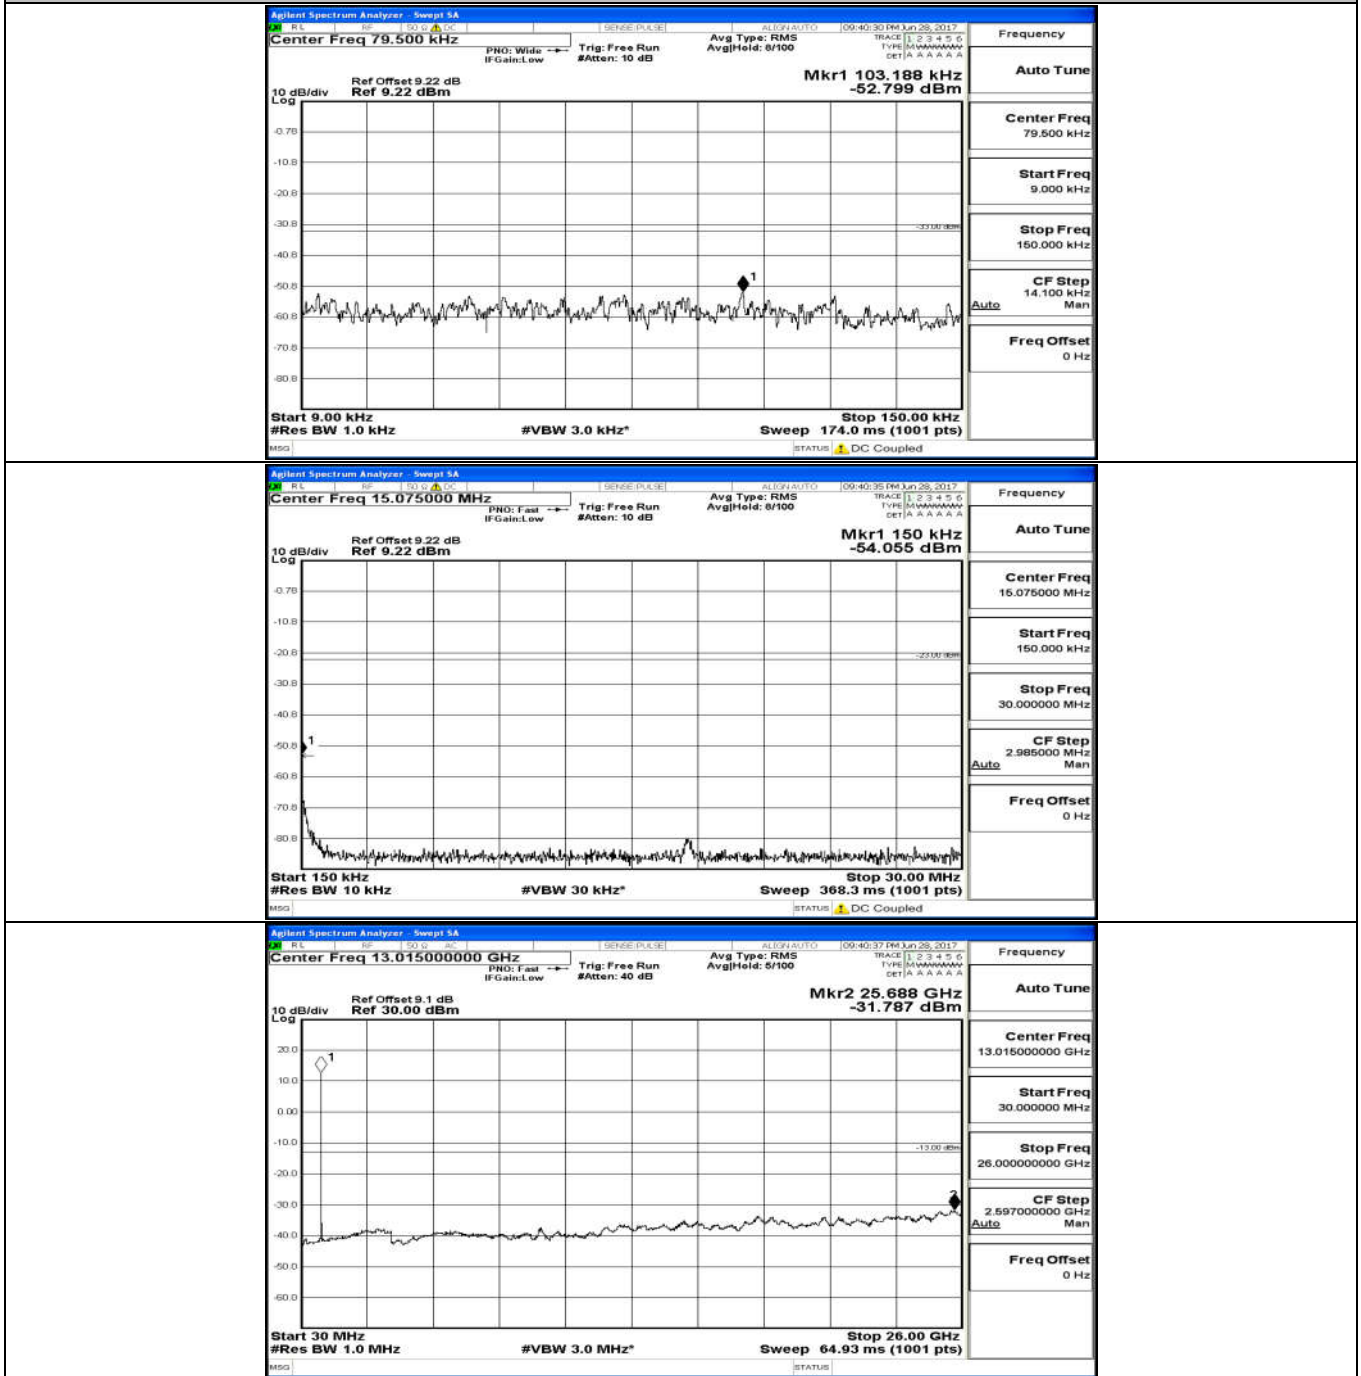

### C.5: Conducted Spurious Emission

(Channel Bandwidth: 1.4 MHz)\_LCH\_QPSK\_6RB#0

(Channel Bandwidth: 1.4 MHz)\_MCH\_QPSK\_6RB#0

(Channel Bandwidth: 1.4 MHz)\_HCH\_QPSK\_6RB#0

(Channel Bandwidth: 1.4 MHz)\_LCH\_16QAM\_6RB#0

### Channel Bandwidth: 10 MHz

#### Channel Bandwidth: 10 MHz\_LCH\_QPSK\_50RB#0

Channel Bandwidth: 10 MHz\_MCH\_QPSK\_50RB#0

Channel Bandwidth: 10 MHz\_HCH\_QPSK\_50RB#0

Channel Bandwidth: 10 MHz\_LCH\_16QAM\_50RB#0

Channel Bandwidth: 10 MHz\_MCH\_16QAM\_50RB#0

Channel Bandwidth: 10 MHz\_HCH\_16QAM\_50RB#0