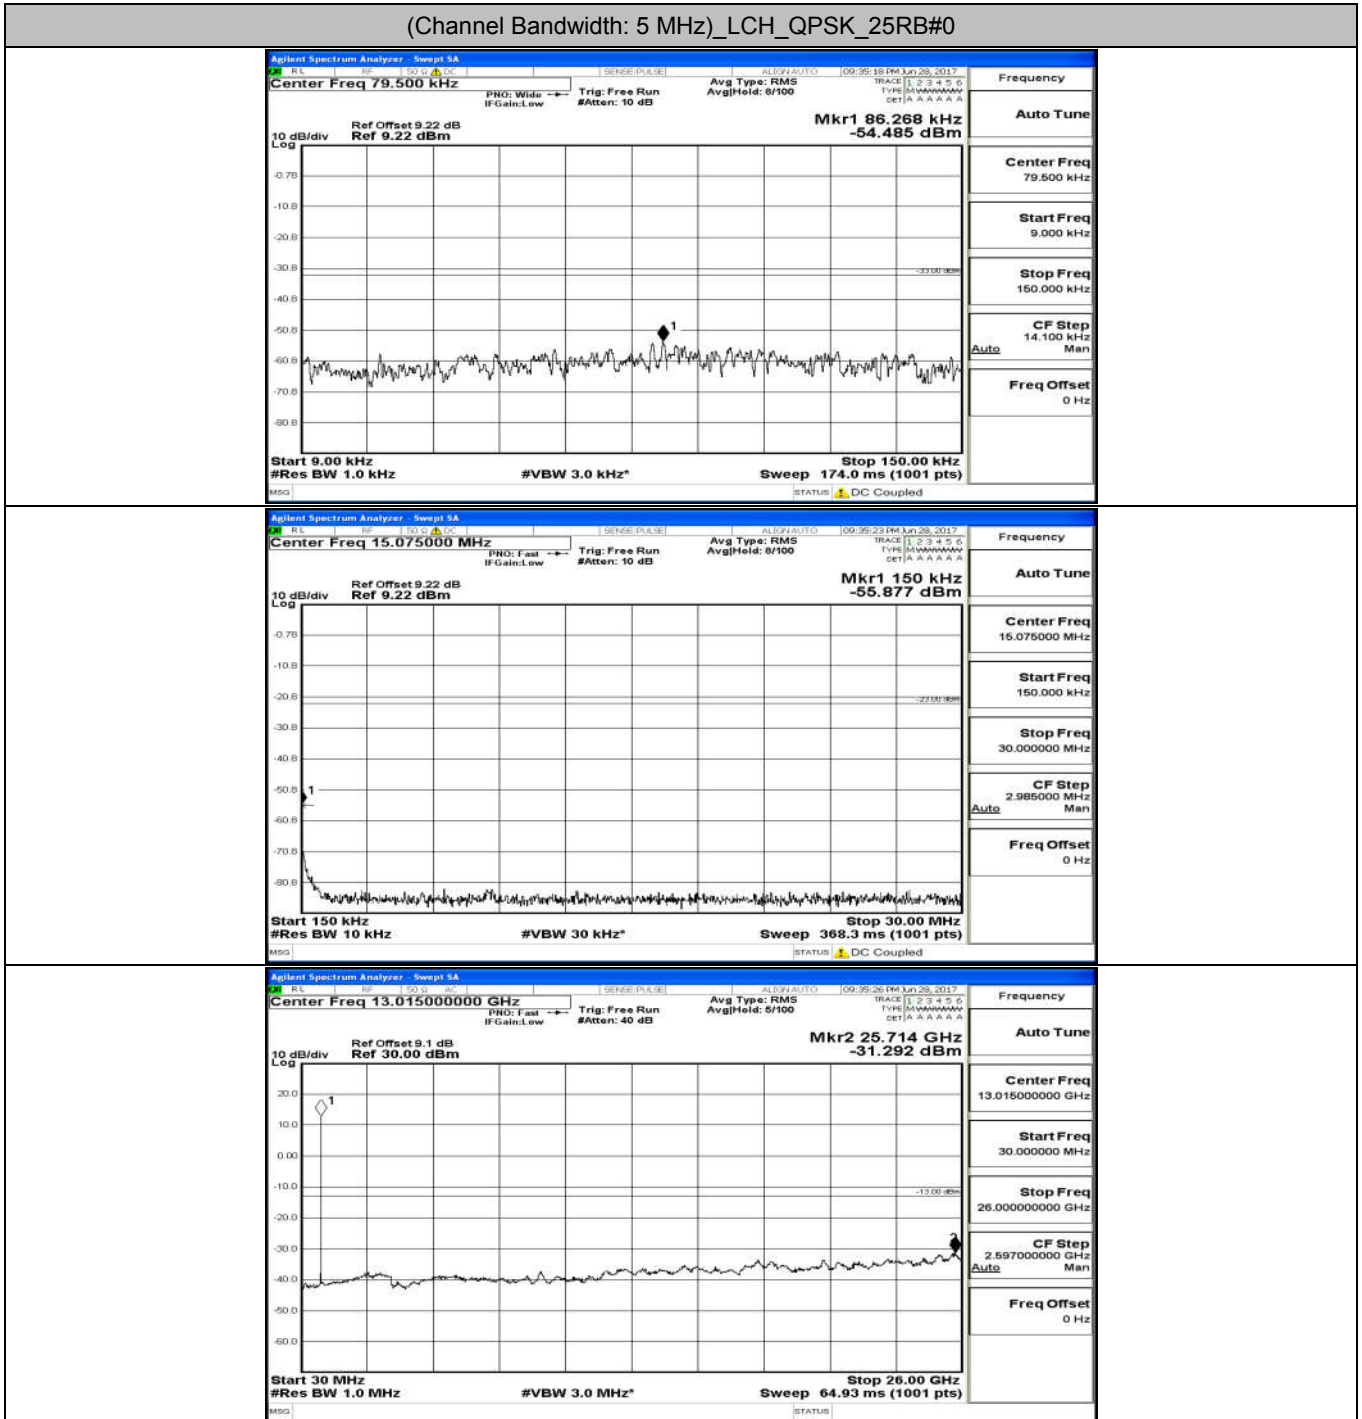

### C.5: Conducted Spurious Emission

(Channel Bandwidth: 1.4 MHz)\_LCH\_QPSK\_6RB#0

(Channel Bandwidth: 1.4 MHz)\_MCH\_QPSK\_6RB#0

(Channel Bandwidth: 1.4 MHz)\_HCH\_QPSK\_6RB#0

(Channel Bandwidth: 1.4 MHz)\_LCH\_16QAM\_6RB#0

(Channel Bandwidth: 3 MHz)\_HCH\_QPSK\_15RB#0

(Channel Bandwidth: 3 MHz)\_LCH\_16QAM\_15RB#0

(Channel Bandwidth: 3 MHz)\_MCH\_16QAM\_15RB#0

(Channel Bandwidth: 3 MHz)\_HCH\_16QAM\_15RB#0

Channel Bandwidth: 5 MHz

(Channel Bandwidth: 5 MHz)\_LCH\_QPSK\_25RB#0

(Channel Bandwidth: 5 MHz)\_MCH\_QPSK\_25RB#0

(Channel Bandwidth: 5 MHz)\_HCH\_QPSK\_25RB#0

(Channel Bandwidth: 5 MHz)\_LCH\_16QAM\_25RB#0

(Channel Bandwidth: 5 MHz)\_MCH\_16QAM\_25RB#0