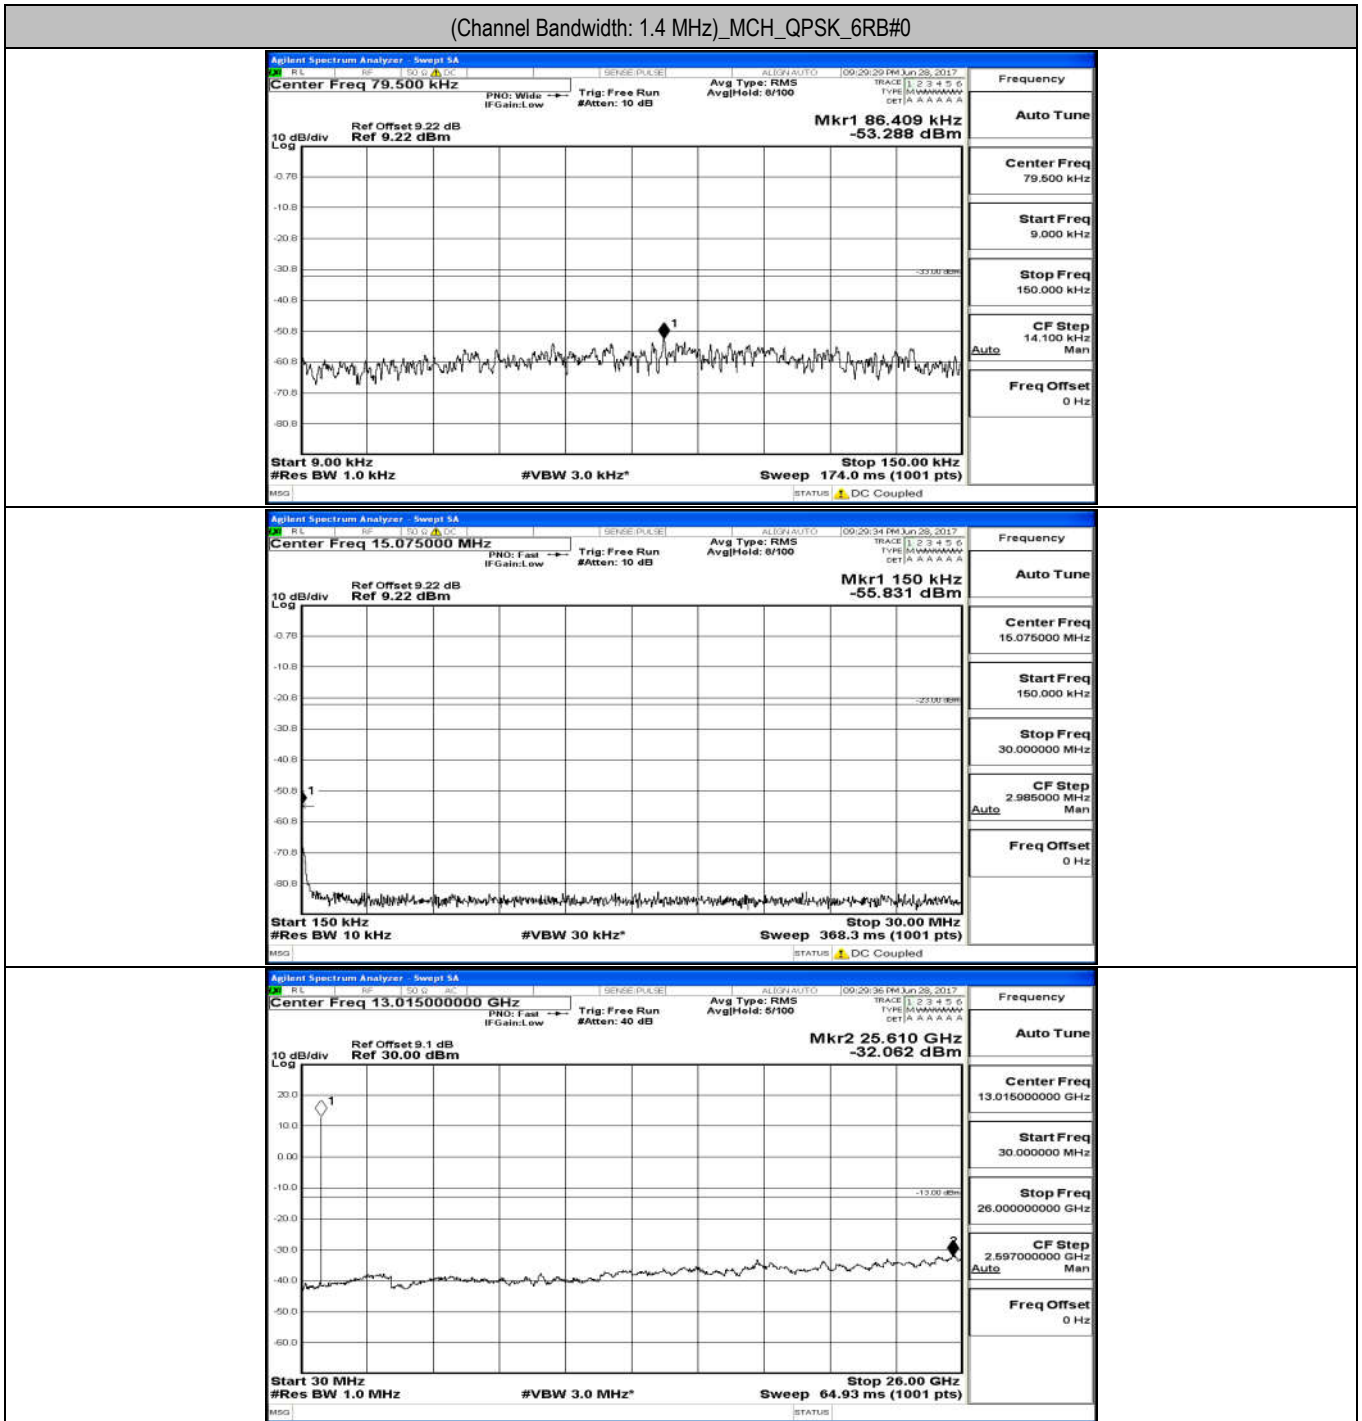

### C.5: Conducted Spurious Emission

(Channel Bandwidth: 1.4 MHz)\_LCH\_QPSK\_6RB#0

(Channel Bandwidth: 1.4 MHz)\_MCH\_QPSK\_6RB#0

(Channel Bandwidth: 1.4 MHz)\_HCH\_QPSK\_6RB#0

(Channel Bandwidth: 1.4 MHz)\_LCH\_16QAM\_6RB#0

(Channel Bandwidth: 1.4 MHz)\_MCH\_16QAM\_6RB#0

(Channel Bandwidth: 1.4 MHz)\_HCH\_16QAM\_6RB#0

Channel Bandwidth: 3 MHz

(Channel Bandwidth: 3 MHz)\_LCH\_QPSK\_15RB#0

(Channel Bandwidth: 3 MHz)\_MCH\_QPSK\_15RB#0

(Channel Bandwidth: 3 MHz)\_HCH\_QPSK\_15RB#0

(Channel Bandwidth: 3 MHz)\_LCH\_16QAM\_15RB#0

(Channel Bandwidth: 3 MHz)\_MCH\_16QAM\_15RB#0

(Channel Bandwidth: 3 MHz)\_HCH\_16QAM\_15RB#0

Channel Bandwidth: 5 MHz