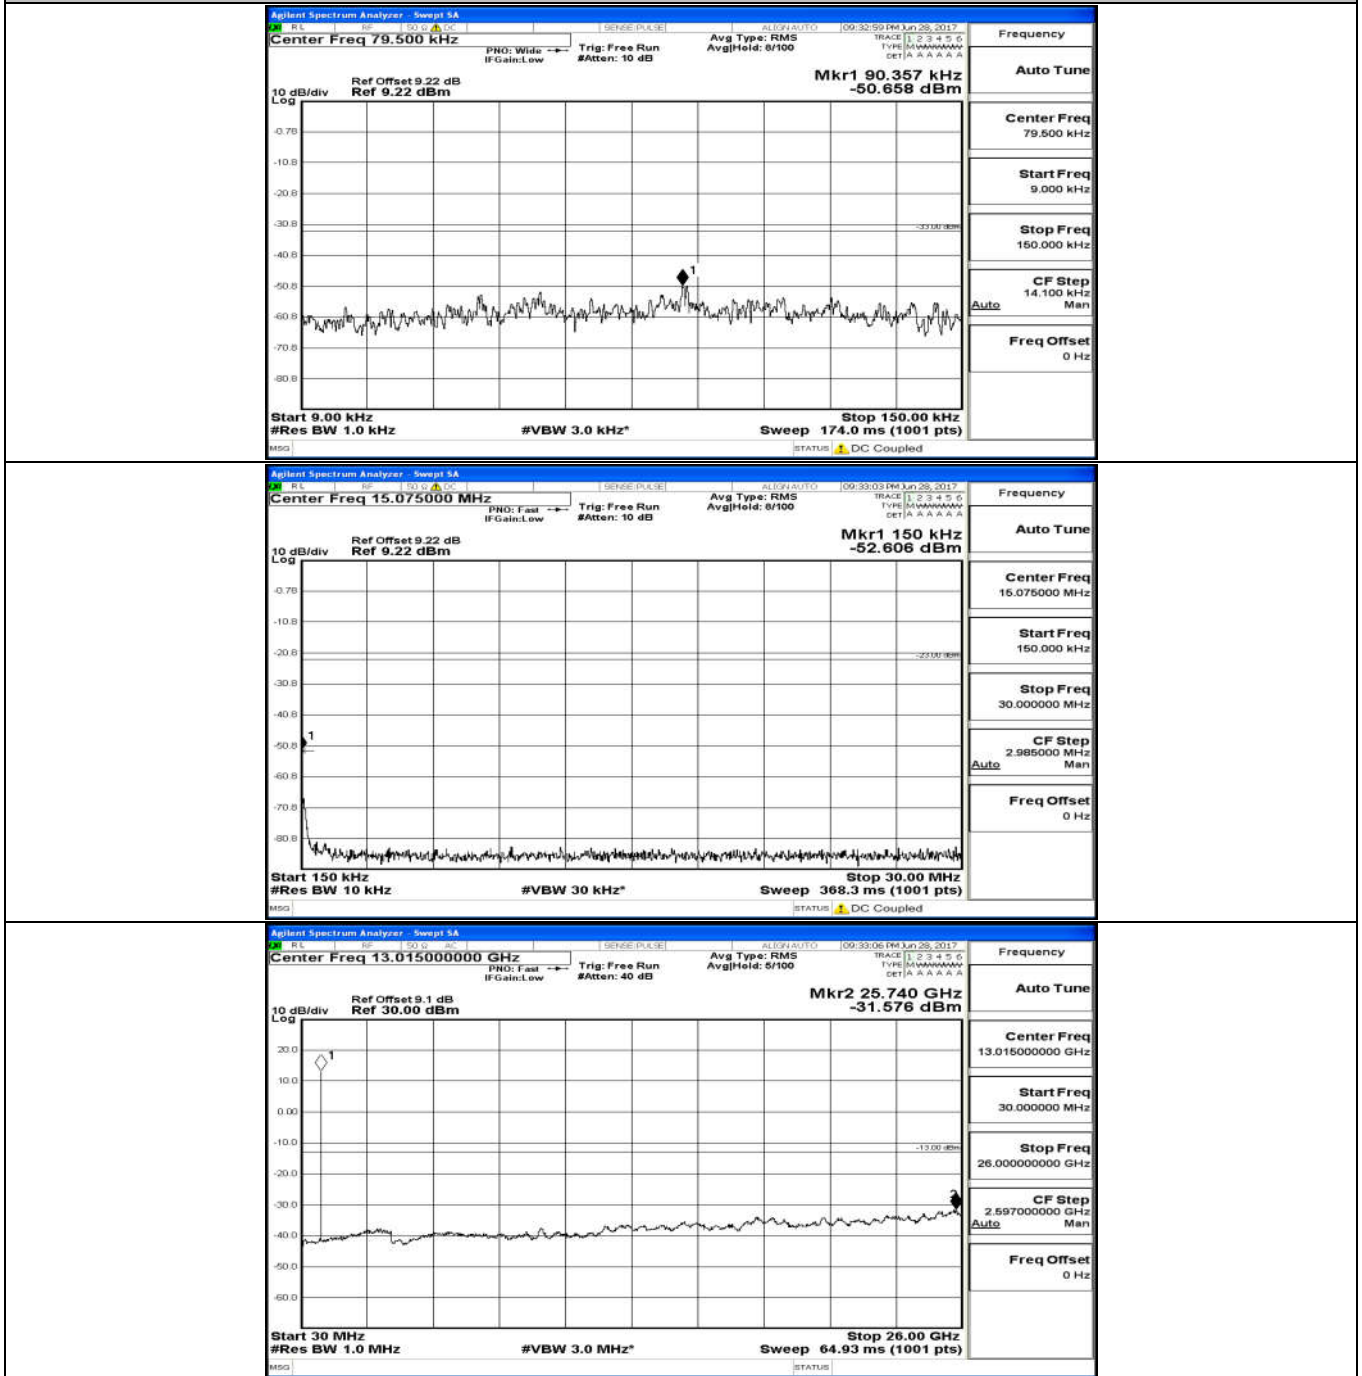

### C.5: Conducted Spurious Emission

(Channel Bandwidth: 1.4 MHz)\_LCH\_QPSK\_6RB#0

(Channel Bandwidth: 1.4 MHz)\_MCH\_QPSK\_6RB#0

(Channel Bandwidth: 1.4 MHz)\_HCH\_QPSK\_6RB#0

(Channel Bandwidth: 1.4 MHz)\_LCH\_16QAM\_6RB#0

(Channel Bandwidth: 1.4 MHz)\_MCH\_16QAM\_6RB#0

(Channel Bandwidth: 1.4 MHz)\_HCH\_16QAM\_6RB#0

Channel Bandwidth: 3 MHz

(Channel Bandwidth: 3 MHz)\_LCH\_QPSK\_15RB#0

(Channel Bandwidth: 3 MHz)\_MCH\_QPSK\_15RB#0

(Channel Bandwidth: 3 MHz)\_HCH\_QPSK\_15RB#0

(Channel Bandwidth: 3 MHz)\_LCH\_16QAM\_15RB#0

(Channel Bandwidth: 3 MHz)\_MCH\_16QAM\_15RB#0

(Channel Bandwidth: 3 MHz)\_HCH\_16QAM\_15RB#0

Channel Bandwidth: 5 MHz