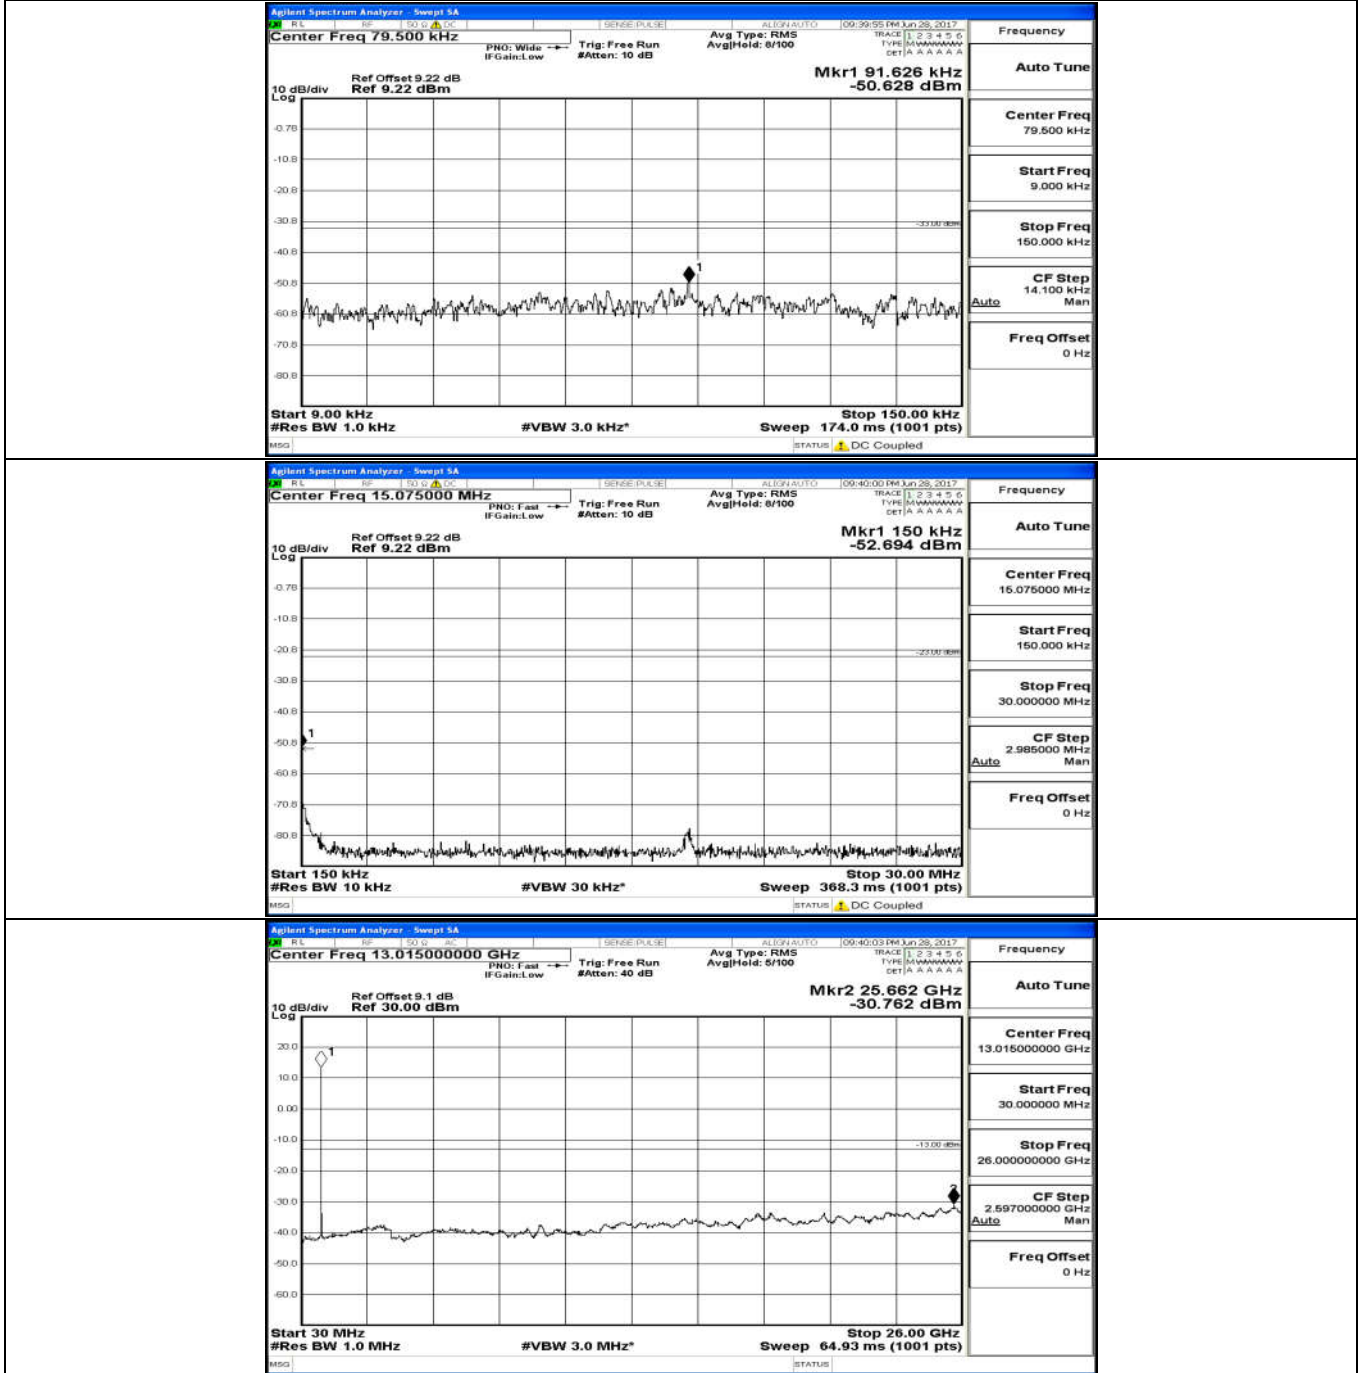

Channel Bandwidth: 10 MHz_MCH_QPSK_50RB#0