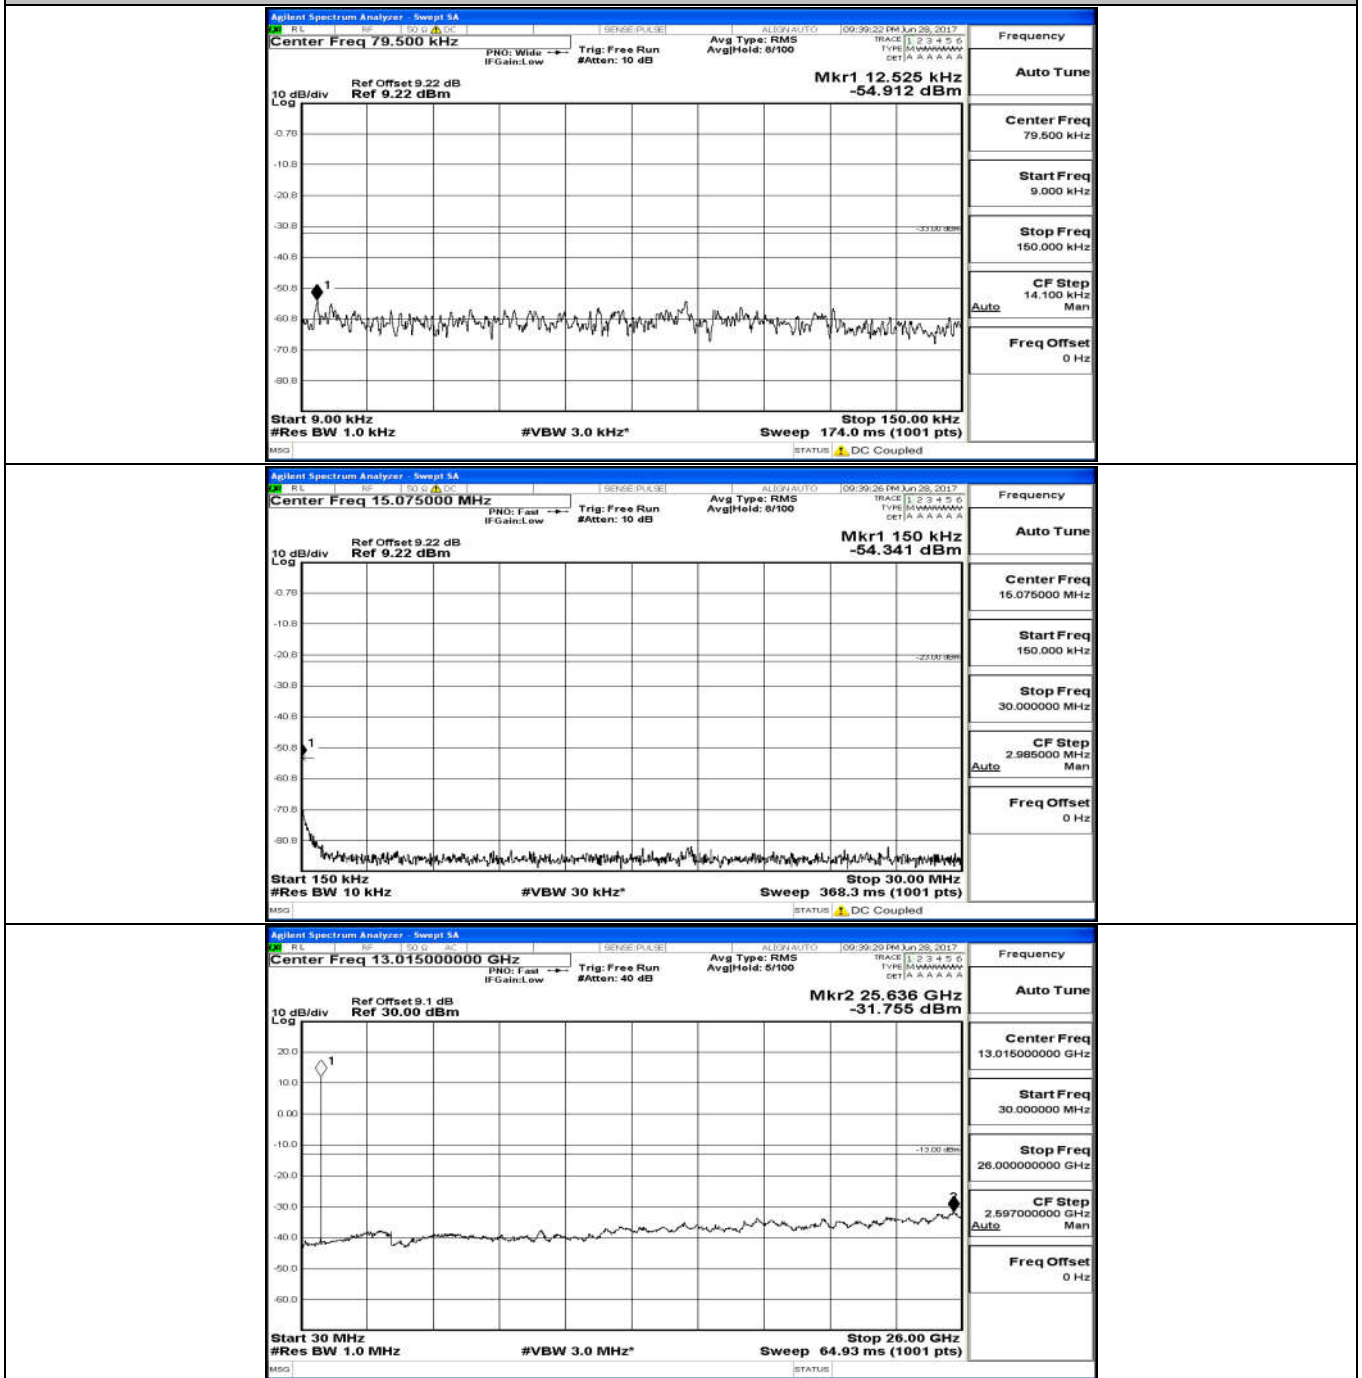

### Channel Bandwidth: 10 MHz

#### Channel Bandwidth: 10 MHz\_LCH\_QPSK\_50RB#0

Channel Bandwidth: 10 MHz\_MCH\_QPSK\_50RB#0

Channel Bandwidth: 10 MHz\_HCH\_QPSK\_50RB#0

Channel Bandwidth: 10 MHz\_LCH\_16QAM\_50RB#0

Channel Bandwidth: 10 MHz\_MCH\_16QAM\_50RB#0

Channel Bandwidth: 10 MHz\_HCH\_16QAM\_50RB#0