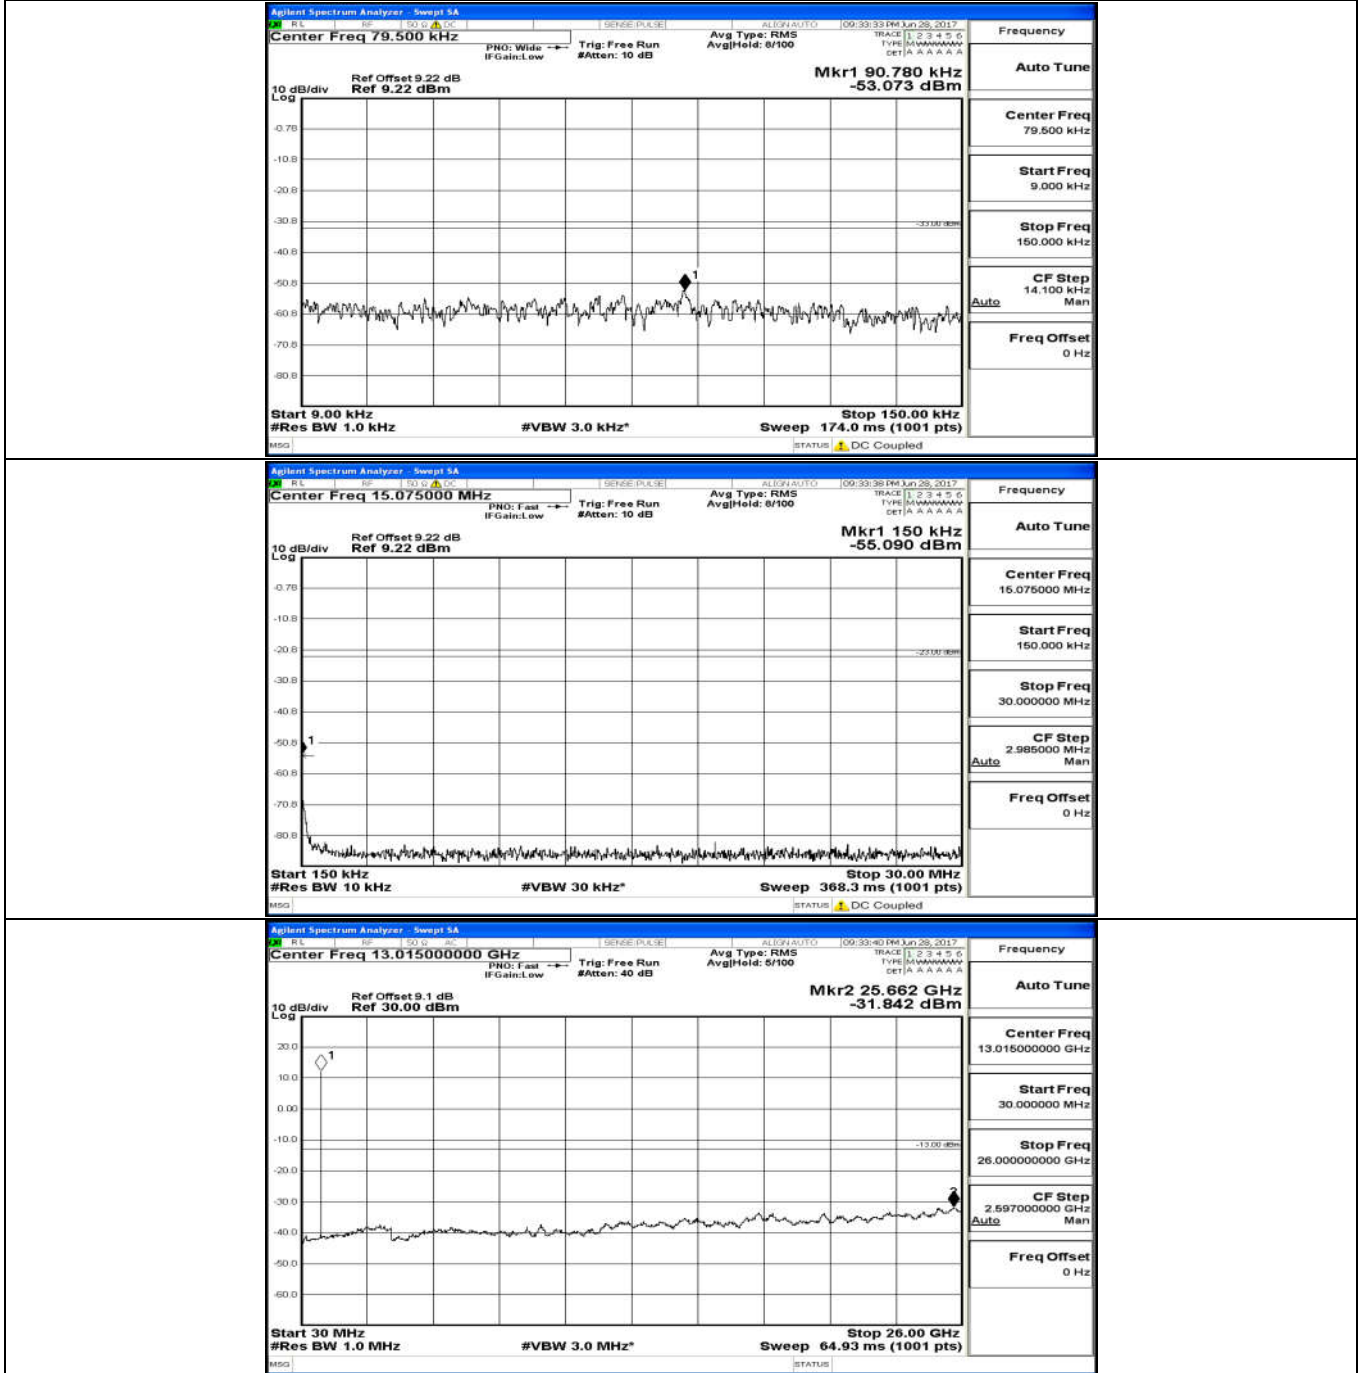

### C.5: Conducted Spurious Emission

(Channel Bandwidth: 1.4 MHz)\_LCH\_QPSK\_6RB#0

(Channel Bandwidth: 1.4 MHz)\_MCH\_QPSK\_6RB#0

(Channel Bandwidth: 1.4 MHz)\_HCH\_QPSK\_6RB#0

(Channel Bandwidth: 1.4 MHz)\_LCH\_16QAM\_6RB#0

(Channel Bandwidth: 1.4 MHz)\_MCH\_16QAM\_6RB#0

(Channel Bandwidth: 1.4 MHz)\_HCH\_16QAM\_6RB#0

Channel Bandwidth: 3 MHz

(Channel Bandwidth: 3 MHz)\_LCH\_QPSK\_15RB#0

(Channel Bandwidth: 3 MHz)\_MCH\_QPSK\_15RB#0

(Channel Bandwidth: 3 MHz)\_HCH\_QPSK\_15RB#0

(Channel Bandwidth: 3 MHz)\_LCH\_16QAM\_15RB#0

(Channel Bandwidth: 3 MHz)\_MCH\_16QAM\_15RB#0

(Channel Bandwidth: 3 MHz)\_HCH\_16QAM\_15RB#0

Channel Bandwidth: 5 MHz