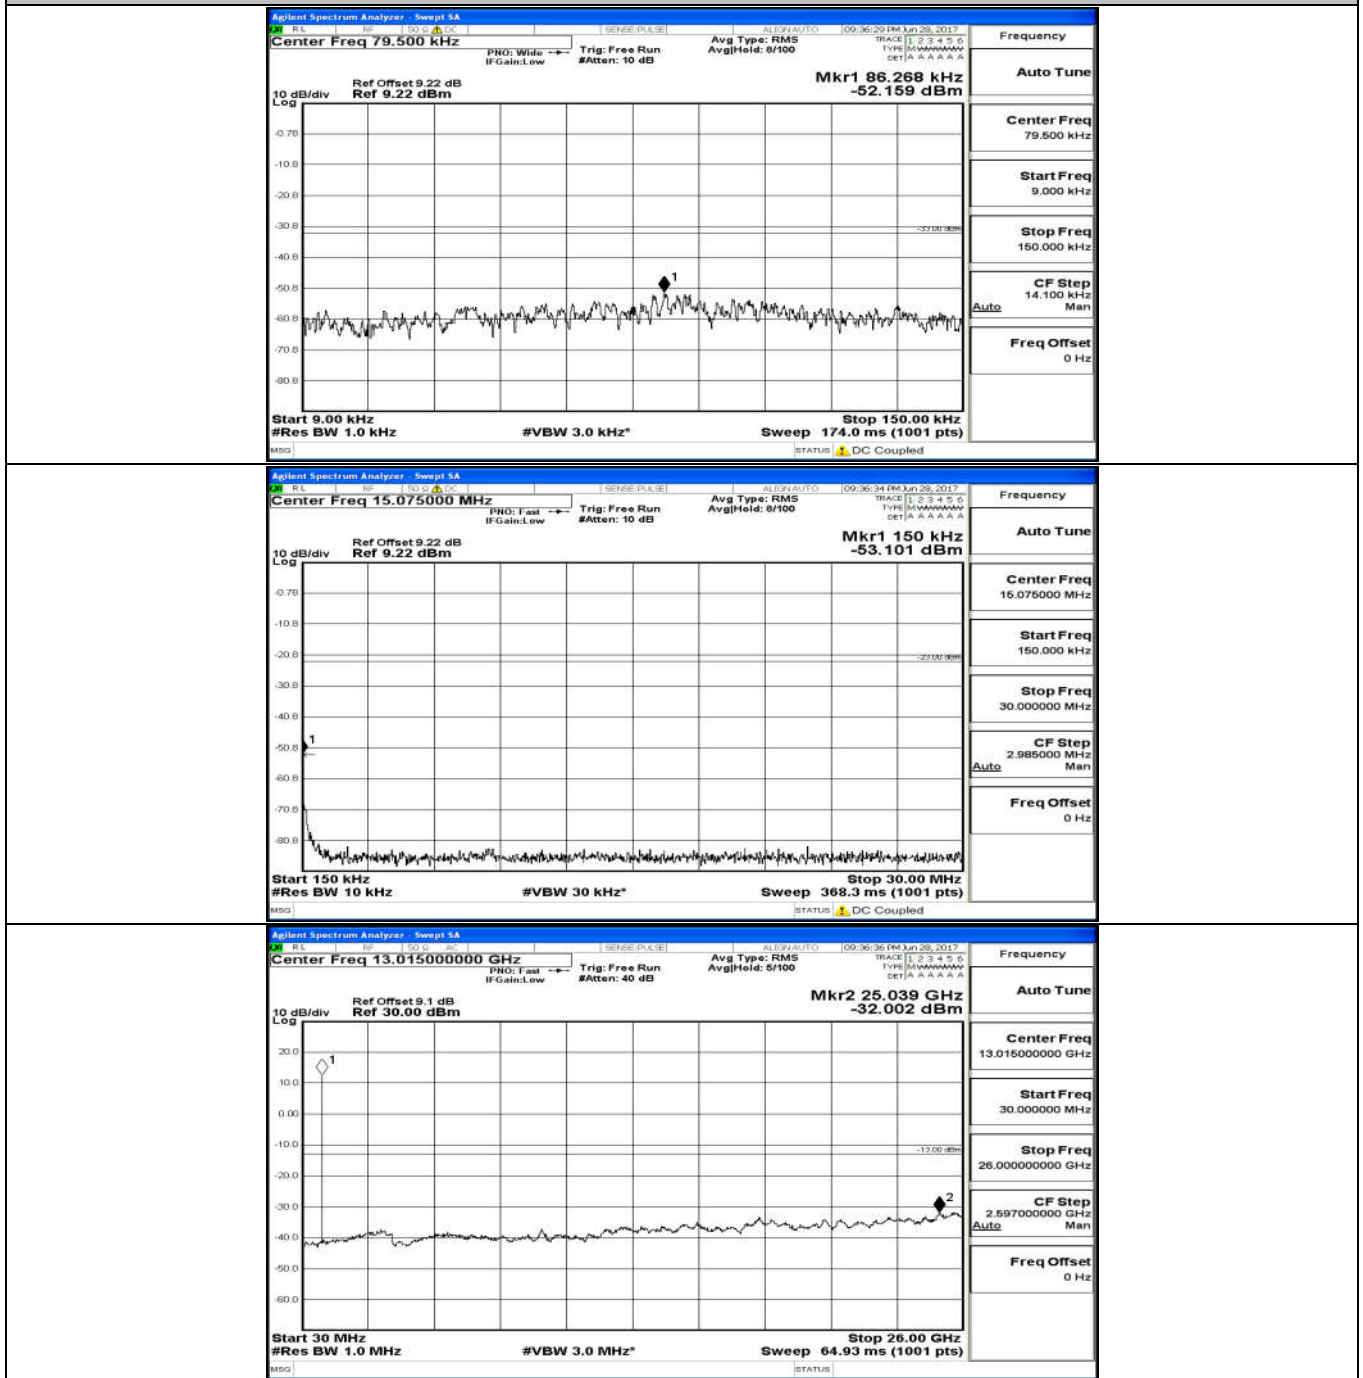

### C.5: Conducted Spurious Emission

(Channel Bandwidth: 1.4 MHz)\_LCH\_QPSK\_6RB#0

(Channel Bandwidth: 1.4 MHz)\_MCH\_QPSK\_6RB#0

(Channel Bandwidth: 1.4 MHz)\_HCH\_QPSK\_6RB#0

(Channel Bandwidth: 1.4 MHz)\_LCH\_16QAM\_6RB#0

(Channel Bandwidth: 3 MHz)\_HCH\_QPSK\_15RB#0

(Channel Bandwidth: 3 MHz)\_LCH\_16QAM\_15RB#0

(Channel Bandwidth: 3 MHz)\_MCH\_16QAM\_15RB#0

(Channel Bandwidth: 3 MHz)\_HCH\_16QAM\_15RB#0

Channel Bandwidth: 5 MHz

(Channel Bandwidth: 5 MHz)\_LCH\_QPSK\_25RB#0

(Channel Bandwidth: 5 MHz)\_MCH\_QPSK\_25RB#0

(Channel Bandwidth: 5 MHz)\_HCH\_QPSK\_25RB#0

(Channel Bandwidth: 5 MHz)\_LCH\_16QAM\_25RB#0

(Channel Bandwidth: 5 MHz)\_MCH\_16QAM\_25RB#0