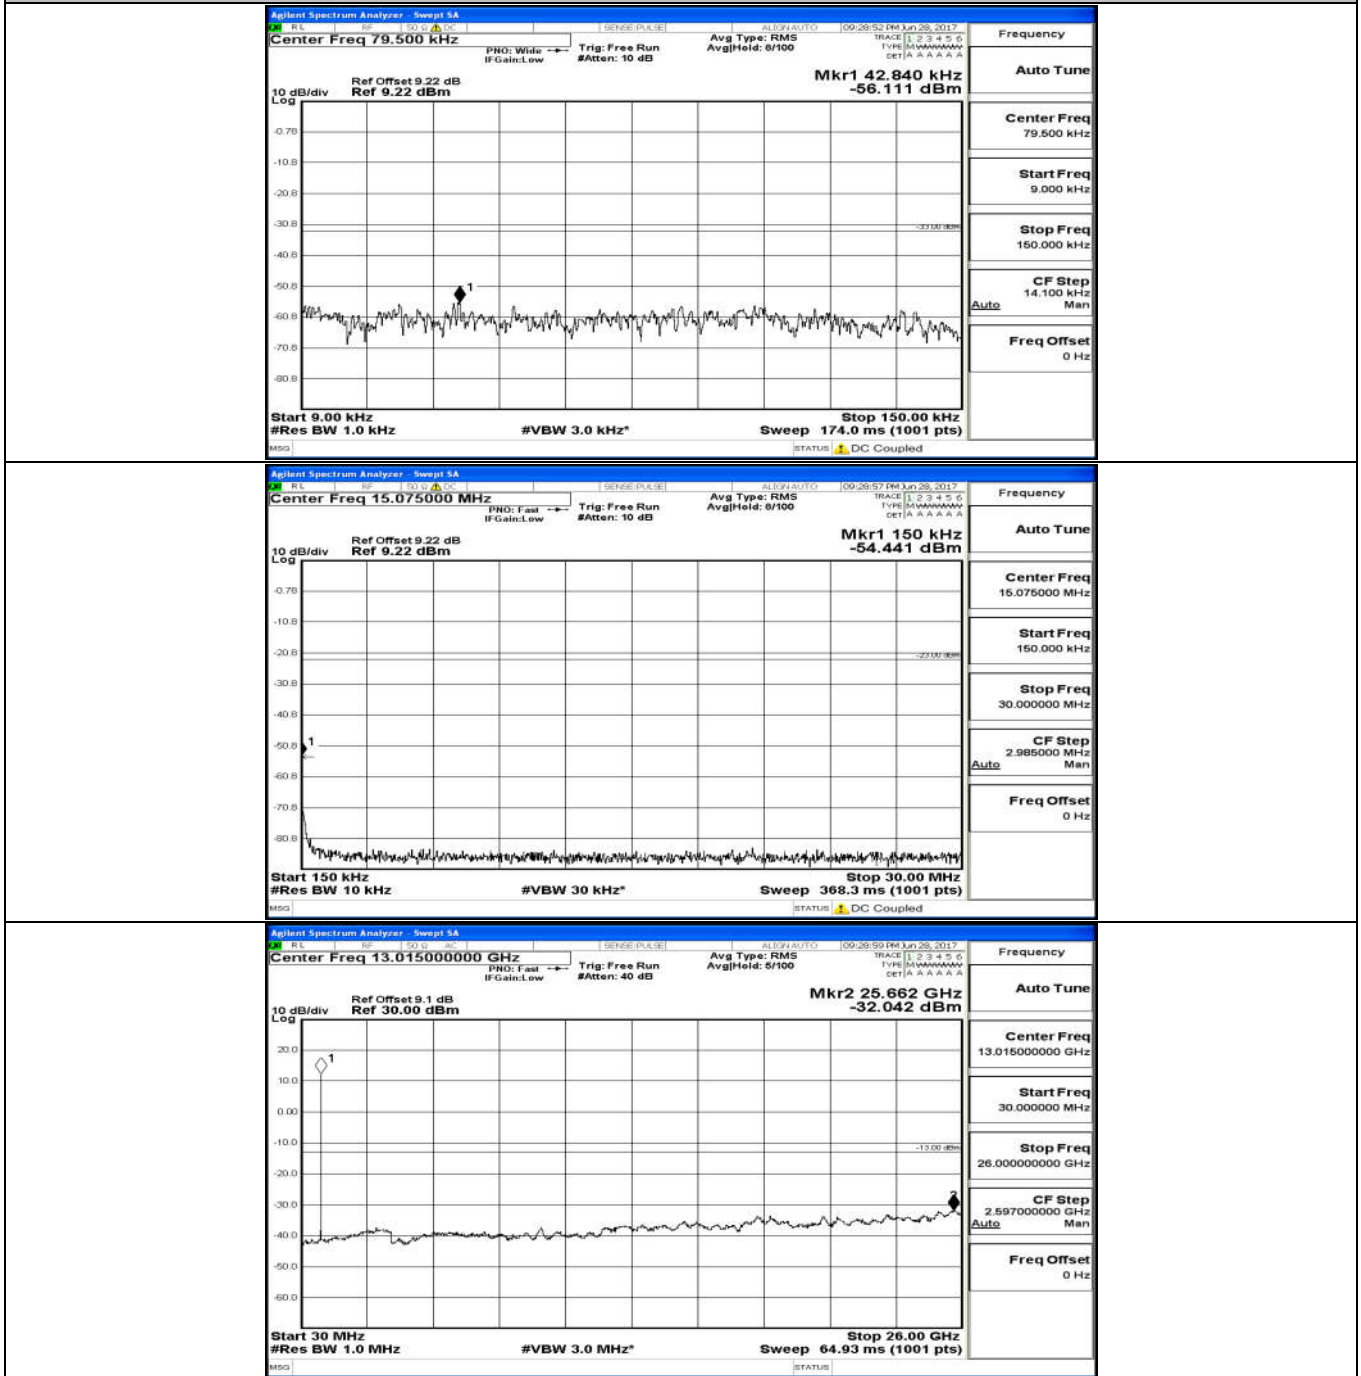

### C.5: Conducted Spurious Emission

(Channel Bandwidth: 1.4 MHz)\_LCH\_QPSK\_6RB#0

(Channel Bandwidth: 1.4 MHz)\_MCH\_QPSK\_6RB#0

(Channel Bandwidth: 1.4 MHz)\_HCH\_QPSK\_6RB#0

(Channel Bandwidth: 1.4 MHz)\_LCH\_16QAM\_6RB#0

(Channel Bandwidth: 1.4 MHz)\_MCH\_16QAM\_6RB#0

(Channel Bandwidth: 1.4 MHz)\_HCH\_16QAM\_6RB#0

Channel Bandwidth: 3 MHz

(Channel Bandwidth: 3 MHz)\_LCH\_QPSK\_15RB#0

(Channel Bandwidth: 3 MHz)\_MCH\_QPSK\_15RB#0

(Channel Bandwidth: 3 MHz)\_HCH\_QPSK\_15RB#0

(Channel Bandwidth: 3 MHz)\_LCH\_16QAM\_15RB#0

(Channel Bandwidth: 3 MHz)\_MCH\_16QAM\_15RB#0

(Channel Bandwidth: 3 MHz)\_HCH\_16QAM\_15RB#0

Channel Bandwidth: 5 MHz