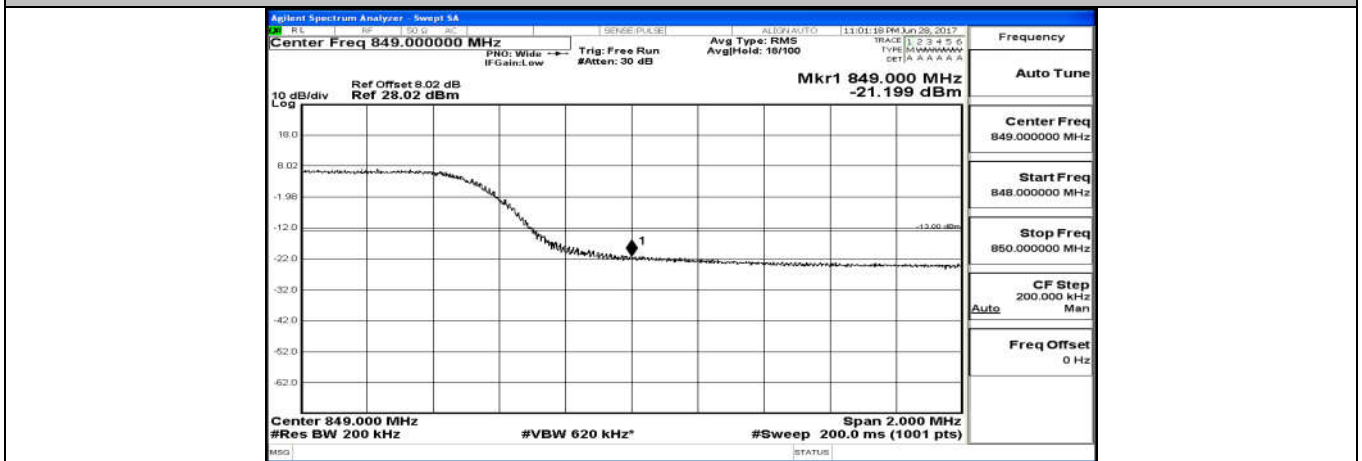

(Channel Bandwidth: 5 MHz)_HCH_QPSK_25RB#0

(Channel Bandwidth: 5 MHz)_LCH_16QAM_25RB#0

(Channel Bandwidth: 5 MHz)_HCH_16QAM_25RB#0

Channel Bandwidth: 10 MHz

Channel Bandwidth: 10 MHz_LCH_QPSK_50RB#0

Channel Bandwidth: 10 MHz_HCH_QPSK_50RB#0