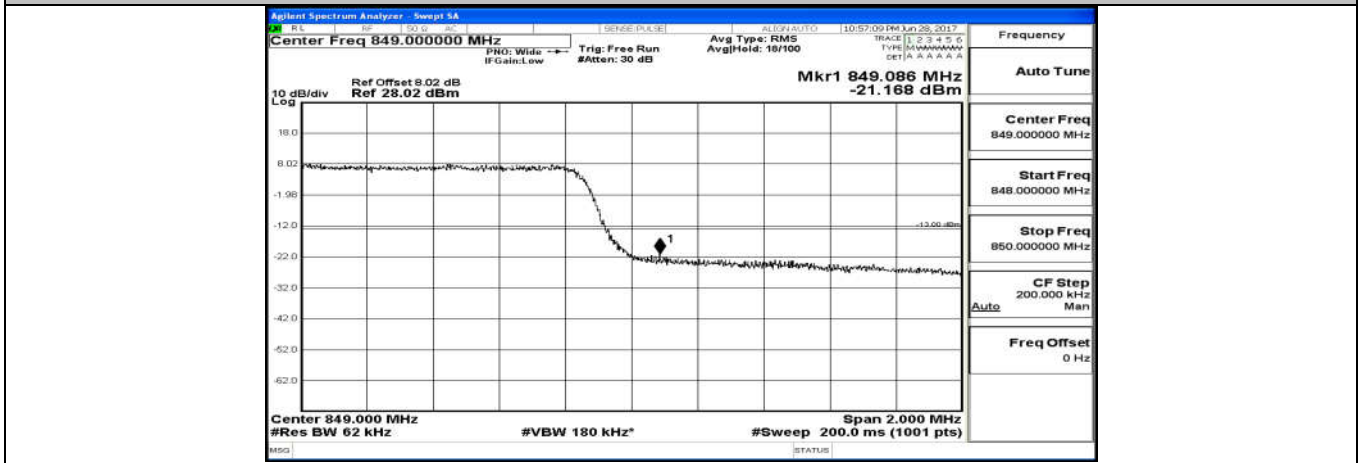

(Channel Bandwidth: 3 MHz)_LCH_QPSK_15RB#0

(Channel Bandwidth: 3 MHz)_HCH_QPSK_15RB#0

(Channel Bandwidth: 3 MHz)_LCH_16QAM_15RB#0

(Channel Bandwidth: 3 MHz)_HCH_16QAM_15RB#0

Channel Bandwidth: 5 MHz

(Channel Bandwidth: 5 MHz)_LCH_QPSK_25RB#0