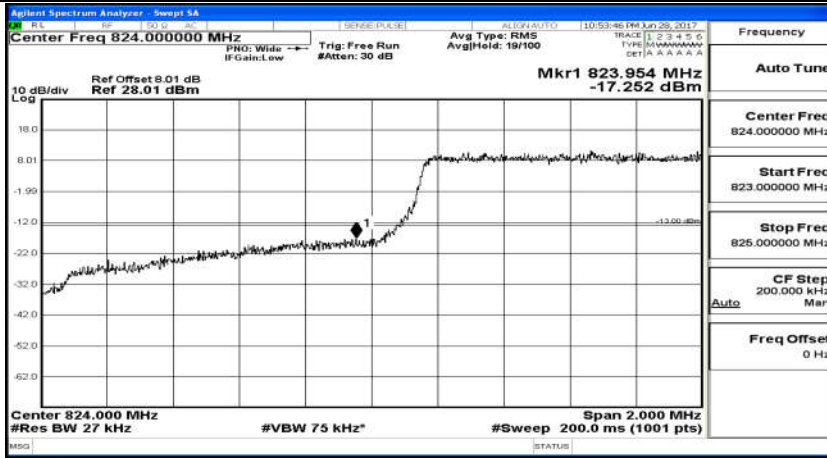

C.4: Band Edge

(Channel Bandwidth: 1.4 MHz)_LCH_QPSK_6RB#0

(Channel Bandwidth: 1.4 MHz)_HCH_QPSK_6RB#0

(Channel Bandwidth: 1.4 MHz)_LCH_16QAM_6RB#0

(Channel Bandwidth: 1.4 MHz)_HCH_16QAM_6RB#0

Channel Bandwidth: 3 MHz