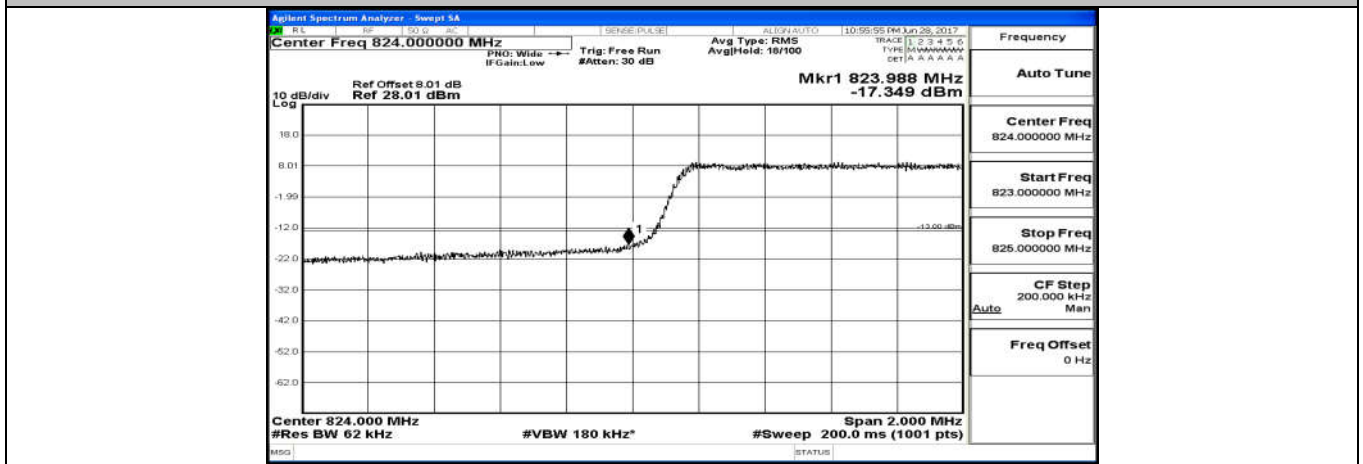

C.4: Band Edge

(Channel Bandwidth: 1.4 MHz)_LCH_QPSK_6RB#0

(Channel Bandwidth: 1.4 MHz)_HCH_QPSK_6RB#0

(Channel Bandwidth: 1.4 MHz)_LCH_16QAM_6RB#0

(Channel Bandwidth: 1.4 MHz)_HCH_16QAM_6RB#0

Channel Bandwidth: 3 MHz

(Channel Bandwidth: 3 MHz)_LCH_QPSK_15RB#0

(Channel Bandwidth: 3 MHz)_HCH_QPSK_15RB#0

(Channel Bandwidth: 3 MHz)_LCH_16QAM_15RB#0

(Channel Bandwidth: 3 MHz)_HCH_16QAM_15RB#0

Channel Bandwidth: 5 MHz

(Channel Bandwidth: 5 MHz)_LCH_QPSK_25RB#0