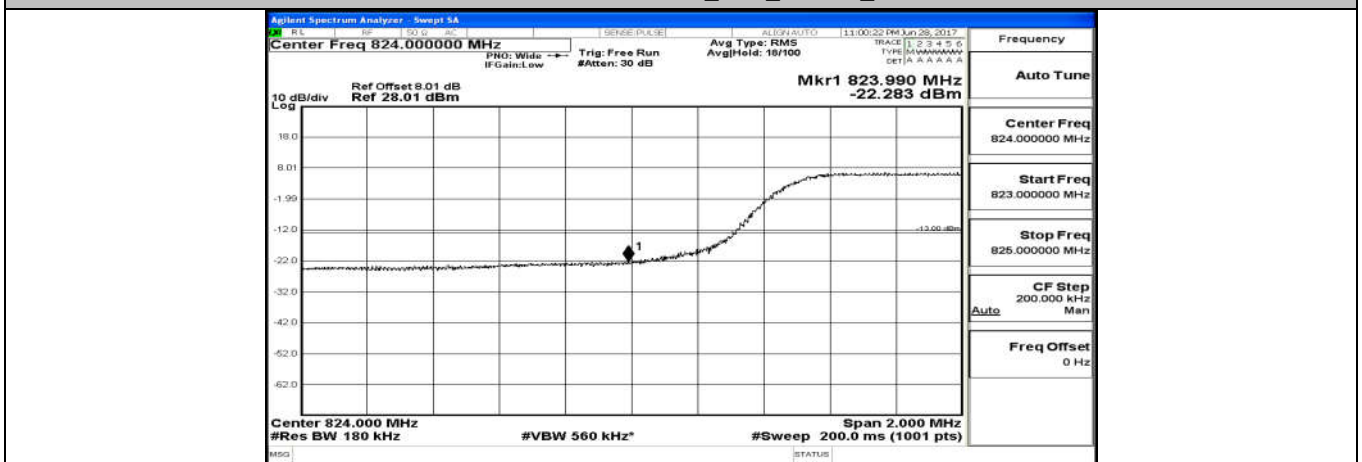

Channel Bandwidth: 10 MHz_LCH_16QAM_50RB#0