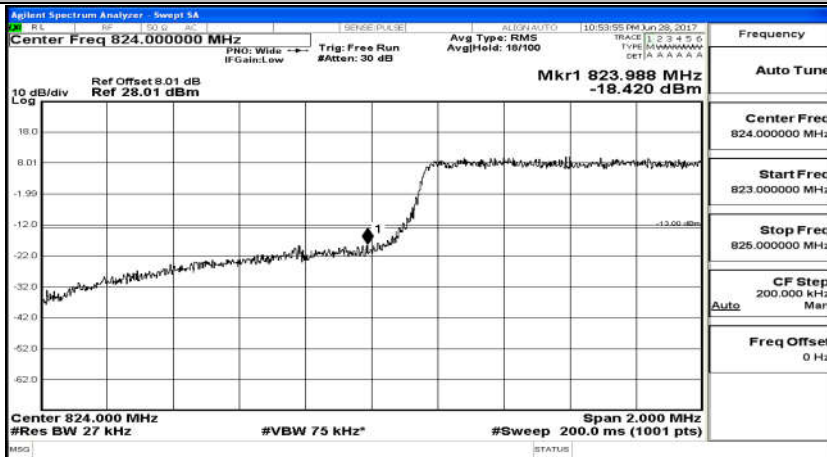

C.4: Band Edge

(Channel Bandwidth: 1.4 MHz)_LCH_QPSK_6RB#0

(Channel Bandwidth: 1.4 MHz)_HCH_QPSK_6RB#0

(Channel Bandwidth: 1.4 MHz)_LCH_16QAM_6RB#0

(Channel Bandwidth: 1.4 MHz)_HCH_16QAM_6RB#0

Channel Bandwidth: 3 MHz

(Channel Bandwidth: 3 MHz)_LCH_QPSK_15RB#0

(Channel Bandwidth: 3 MHz)_HCH_QPSK_15RB#0

(Channel Bandwidth: 3 MHz)_LCH_16QAM_15RB#0

(Channel Bandwidth: 3 MHz)_HCH_16QAM_15RB#0

Channel Bandwidth: 5 MHz

(Channel Bandwidth: 5 MHz)_LCH_QPSK_25RB#0