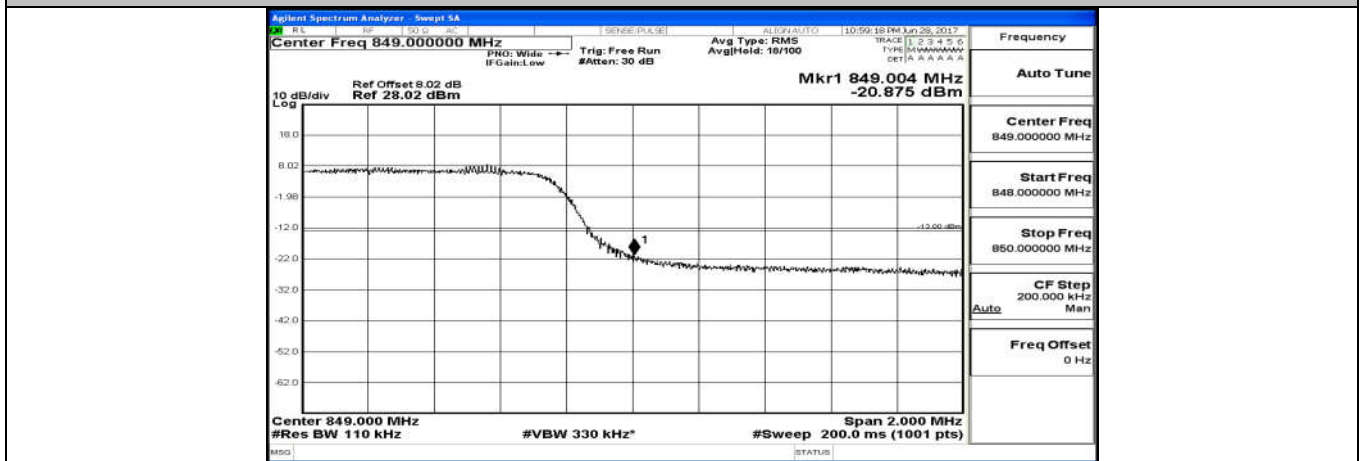

(Channel Bandwidth: 5 MHz)_HCH_16QAM_25RB#0