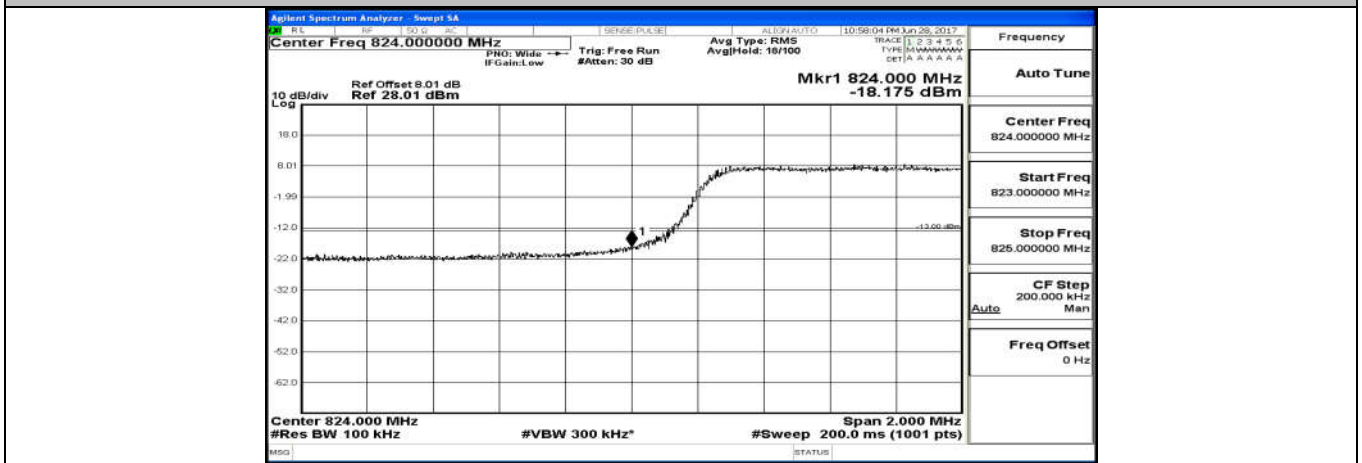

(Channel Bandwidth: 3 MHz)_LCH_QPSK_15RB#0

(Channel Bandwidth: 3 MHz)_HCH_QPSK_15RB#0

(Channel Bandwidth: 3 MHz)_LCH_16QAM_15RB#0

(Channel Bandwidth: 3 MHz)_HCH_16QAM_15RB#0

Channel Bandwidth: 5 MHz

(Channel Bandwidth: 5 MHz)_LCH_QPSK_25RB#0