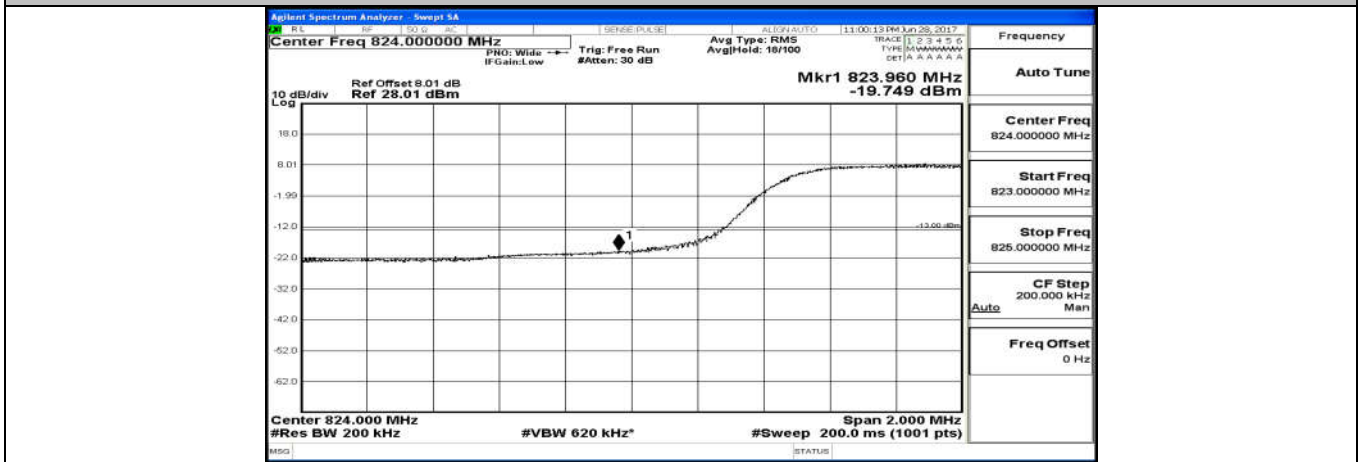

(Channel Bandwidth: 5 MHz)_HCH_QPSK_25RB#0

(Channel Bandwidth: 5 MHz)_LCH_16QAM_25RB#0

(Channel Bandwidth: 5 MHz)_HCH_16QAM_25RB#0

Channel Bandwidth: 10 MHz

Channel Bandwidth: 10 MHz_LCH_QPSK_50RB#0

Channel Bandwidth: 10 MHz_HCH_QPSK_50RB#0