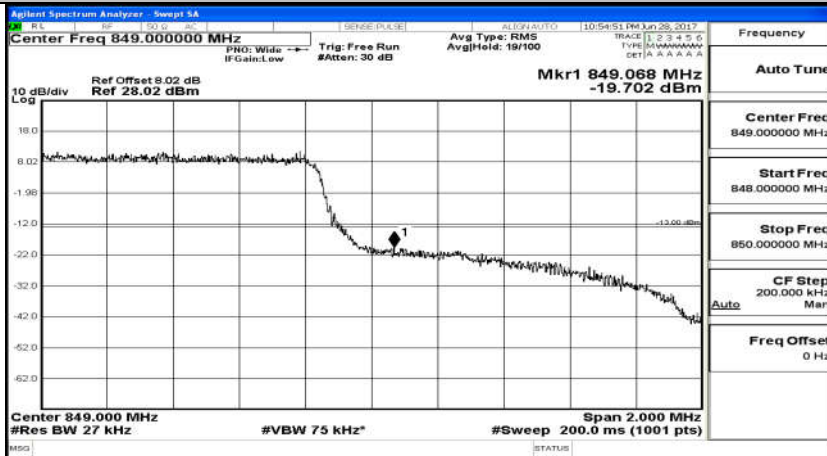

C.4: Band Edge

(Channel Bandwidth: 1.4 MHz)_LCH_QPSK_6RB#0

(Channel Bandwidth: 1.4 MHz)_HCH_QPSK_6RB#0

(Channel Bandwidth: 1.4 MHz)_LCH_16QAM_6RB#0

(Channel Bandwidth: 1.4 MHz)_HCH_16QAM_6RB#0

Channel Bandwidth: 3 MHz

(Channel Bandwidth: 3 MHz)_LCH_QPSK_15RB#0

(Channel Bandwidth: 3 MHz)_HCH_QPSK_15RB#0

(Channel Bandwidth: 3 MHz)_LCH_16QAM_15RB#0

(Channel Bandwidth: 3 MHz)_HCH_16QAM_15RB#0

Channel Bandwidth: 5 MHz

(Channel Bandwidth: 5 MHz)_LCH_QPSK_25RB#0