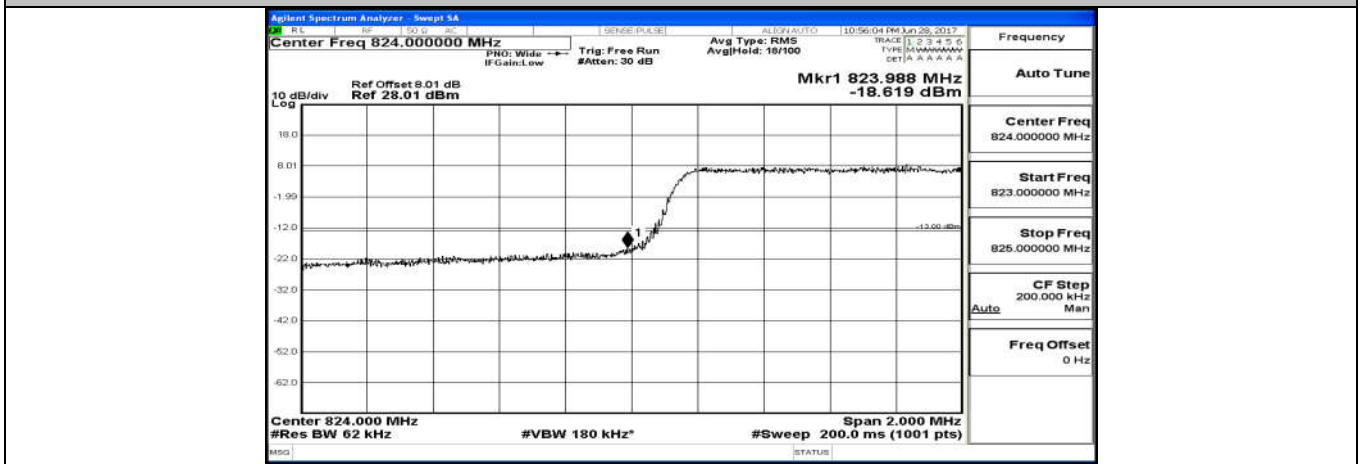

C.4: Band Edge

(Channel Bandwidth: 1.4 MHz)_LCH_QPSK_6RB#0

(Channel Bandwidth: 1.4 MHz)_HCH_QPSK_6RB#0

(Channel Bandwidth: 1.4 MHz)_LCH_16QAM_6RB#0

(Channel Bandwidth: 1.4 MHz)_HCH_16QAM_6RB#0

Channel Bandwidth: 3 MHz

(Channel Bandwidth: 3 MHz)_LCH_QPSK_15RB#0

(Channel Bandwidth: 3 MHz)_HCH_QPSK_15RB#0

(Channel Bandwidth: 3 MHz)_LCH_16QAM_15RB#0

(Channel Bandwidth: 3 MHz)_HCH_16QAM_15RB#0

Channel Bandwidth: 5 MHz

(Channel Bandwidth: 5 MHz)_LCH_QPSK_25RB#0