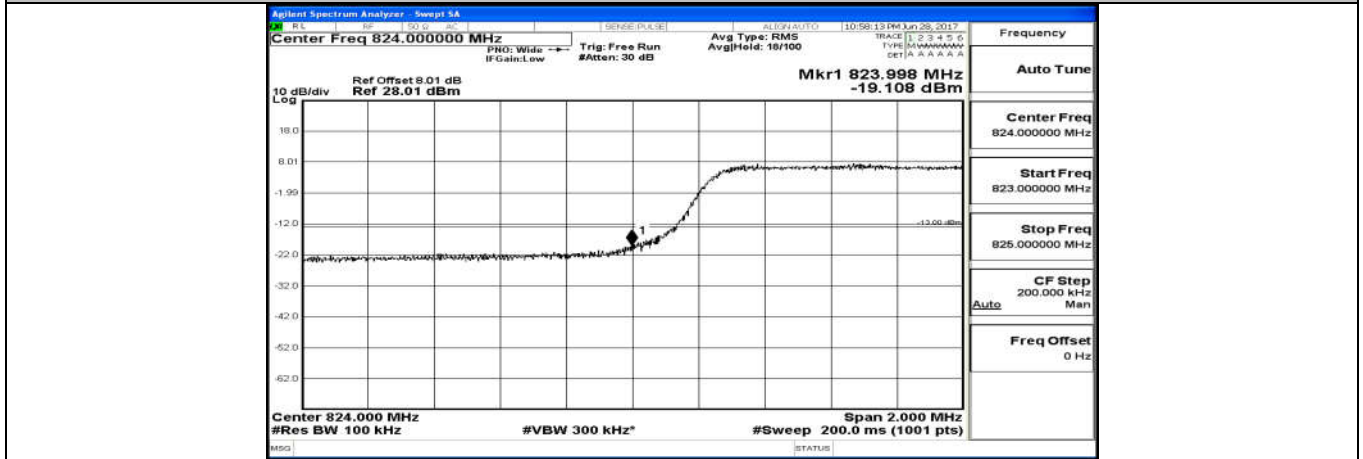

(Channel Bandwidth: 5 MHz)_LCH_16QAM_25RB#0