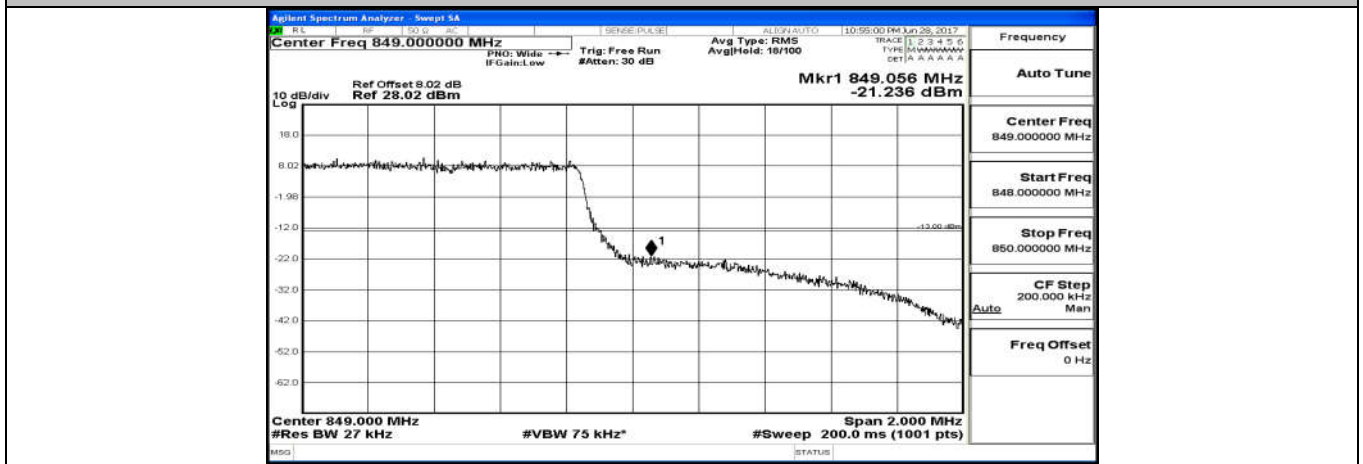

C.4: Band Edge

(Channel Bandwidth: 1.4 MHz)_LCH_QPSK_6RB#0

(Channel Bandwidth: 1.4 MHz)_HCH_QPSK_6RB#0

(Channel Bandwidth: 1.4 MHz)_LCH_16QAM_6RB#0

(Channel Bandwidth: 1.4 MHz)_HCH_16QAM_6RB#0

Channel Bandwidth: 3 MHz

(Channel Bandwidth: 3 MHz)_LCH_QPSK_15RB#0

(Channel Bandwidth: 3 MHz)_HCH_QPSK_15RB#0

(Channel Bandwidth: 3 MHz)_LCH_16QAM_15RB#0

(Channel Bandwidth: 3 MHz)_HCH_16QAM_15RB#0

Channel Bandwidth: 5 MHz

(Channel Bandwidth: 5 MHz)_LCH_QPSK_25RB#0