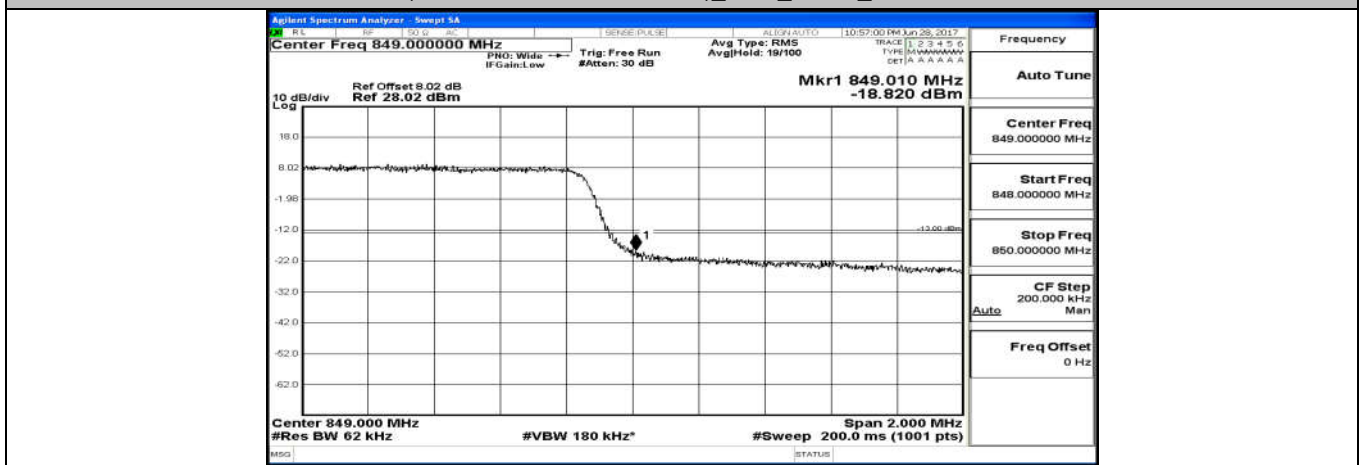

C.4: Band Edge

(Channel Bandwidth: 1.4 MHz)_LCH_QPSK_6RB#0

(Channel Bandwidth: 1.4 MHz)_HCH_QPSK_6RB#0

(Channel Bandwidth: 1.4 MHz)_LCH_16QAM_6RB#0

(Channel Bandwidth: 1.4 MHz)_HCH_16QAM_6RB#0

Channel Bandwidth: 3 MHz

(Channel Bandwidth: 3 MHz)_LCH_QPSK_15RB#0

(Channel Bandwidth: 3 MHz)_HCH_QPSK_15RB#0

(Channel Bandwidth: 3 MHz)_LCH_16QAM_15RB#0

(Channel Bandwidth: 3 MHz)_HCH_16QAM_15RB#0

Channel Bandwidth: 5 MHz

(Channel Bandwidth: 5 MHz)_LCH_QPSK_25RB#0