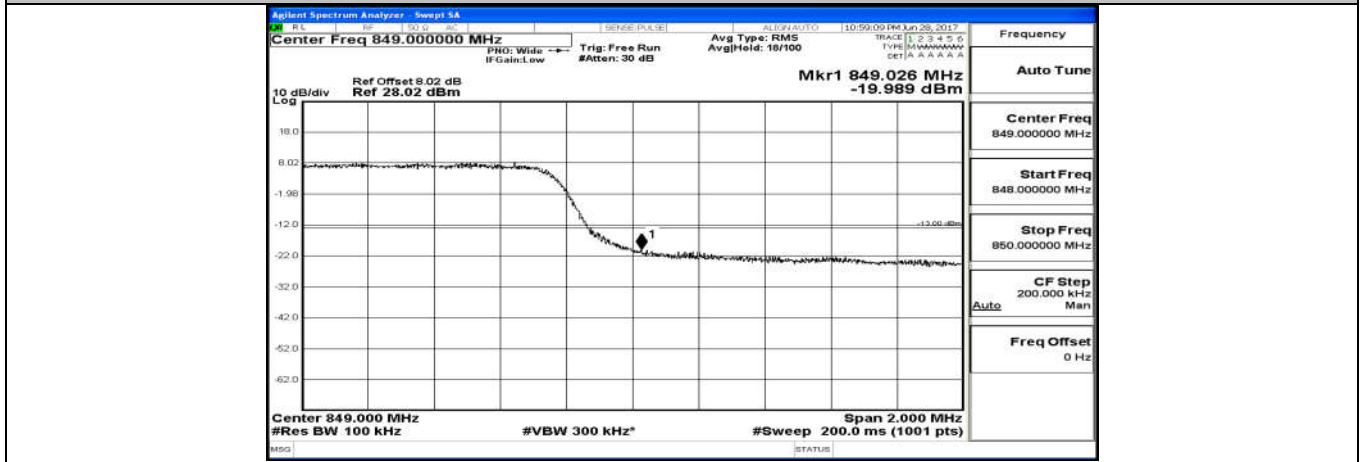

(Channel Bandwidth: 5 MHz)_HCH_QPSK_25RB#0