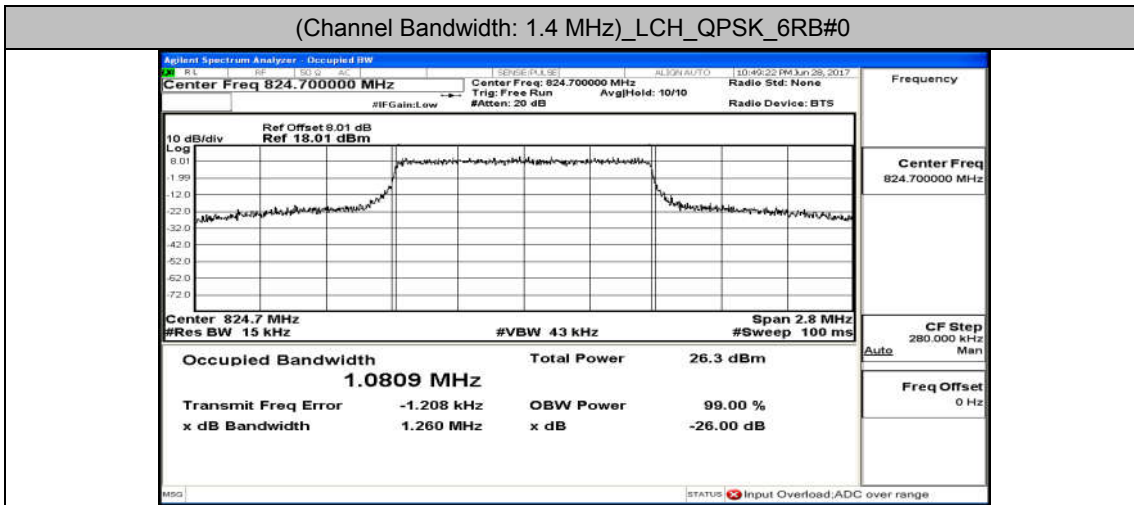

(Channel Bandwidth: 1.4 MHz)_MCH_QPSK_6RB#0

Test Graphs

(Channel Bandwidth: 1.4 MHz)_LCH_QPSK_6RB#0