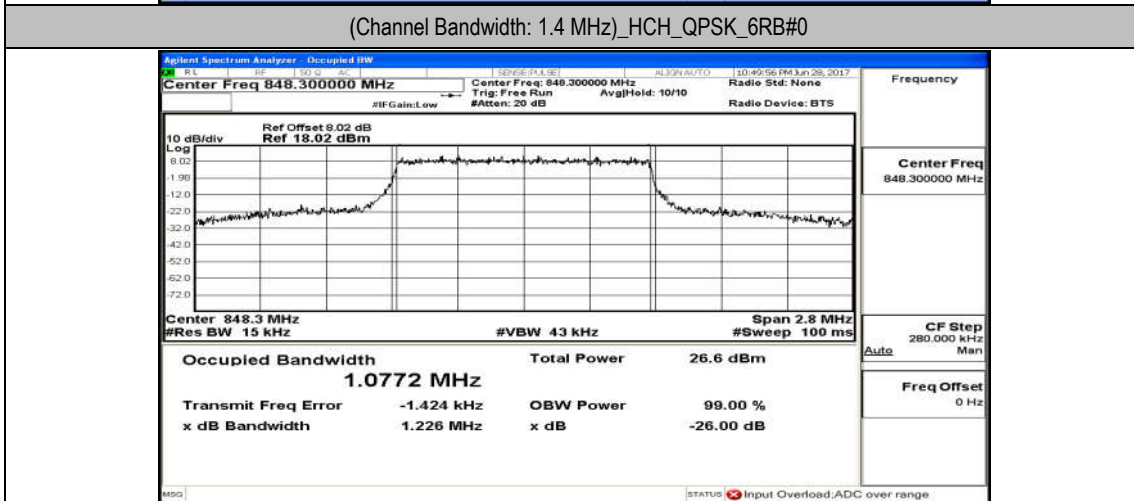

Test Graphs

(Channel Bandwidth: 1.4 MHz)_LCH_QPSK_6RB#0

(Channel Bandwidth: 1.4 MHz)_MCH_QPSK_6RB#0

(Channel Bandwidth: 1.4 MHz)_HCH_QPSK_6RB#0

(Channel Bandwidth: 1.4 MHz)_LCH_16QAM_6RB#0

(Channel Bandwidth: 1.4 MHz)_MCH_16QAM_6RB#0