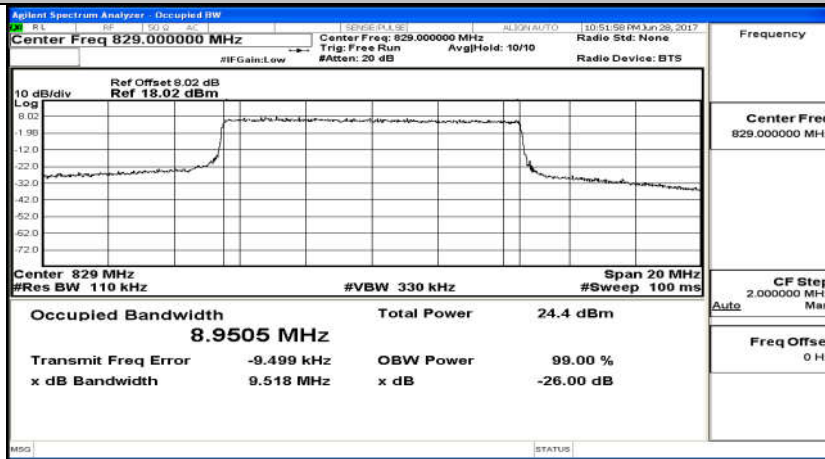

(Channel Bandwidth: 5 MHz)_LCH_16QAM_25RB#0

(Channel Bandwidth: 5 MHz)_MCH_16QAM_25RB#0

(Channel Bandwidth: 5 MHz)_HCH_16QAM_25RB#0

Channel Bandwidth: 10 MHz_LCH_QPSK_50RB#0

Channel Bandwidth: 10 MHz_MCH_QPSK_50RB#0