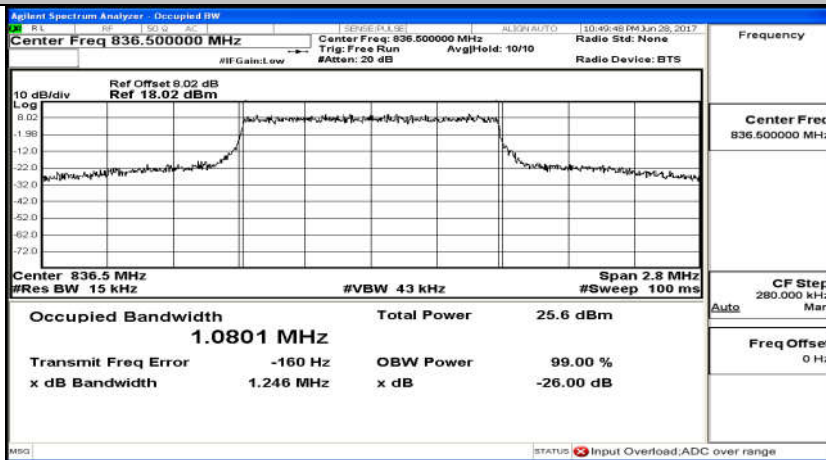

Test Graphs

(Channel Bandwidth: 1.4 MHz)_LCH_QPSK_6RB#0

(Channel Bandwidth: 1.4 MHz)_MCH_QPSK_6RB#0

(Channel Bandwidth: 1.4 MHz)_HCH_QPSK_6RB#0

(Channel Bandwidth: 1.4 MHz)_LCH_16QAM_6RB#0

(Channel Bandwidth: 1.4 MHz)_MCH_16QAM_6RB#0