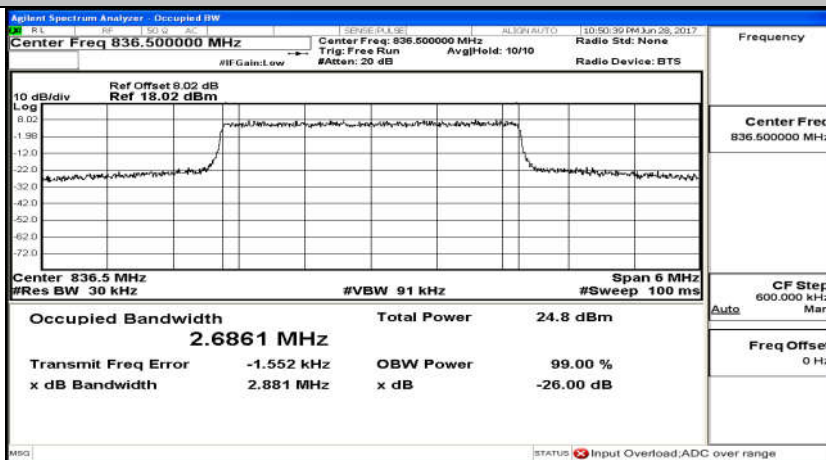

(Channel Bandwidth: 3 MHz)_MCH_16QAM_15RB#0