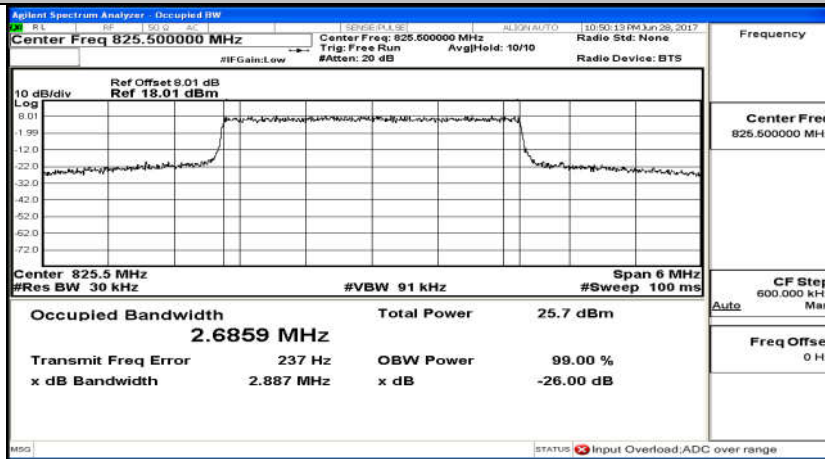

(Channel Bandwidth: 3 MHz)_LCH_QPSK_15RB#0