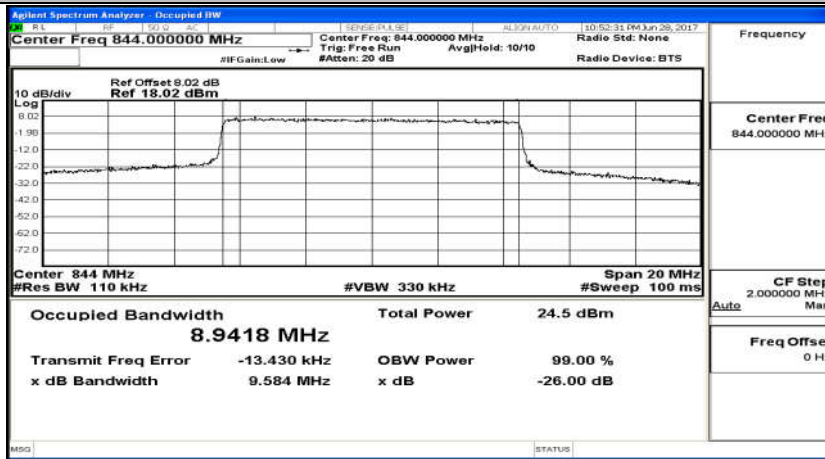

Channel Bandwidth: 10 MHz_HCH_QPSK_50RB#0