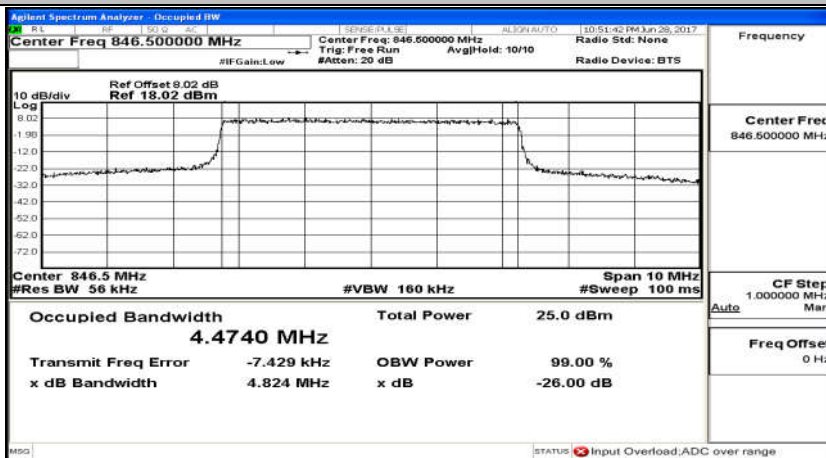

(Channel Bandwidth: 3 MHz)_MCH_16QAM_15RB#0

(Channel Bandwidth: 3 MHz)_HCH_16QAM_15RB#0

(Channel Bandwidth: 5 MHz)_LCH_QPSK_25RB#0

(Channel Bandwidth: 5 MHz)_MCH_QPSK_25RB#0

(Channel Bandwidth: 5 MHz)_HCH_QPSK_25RB#0