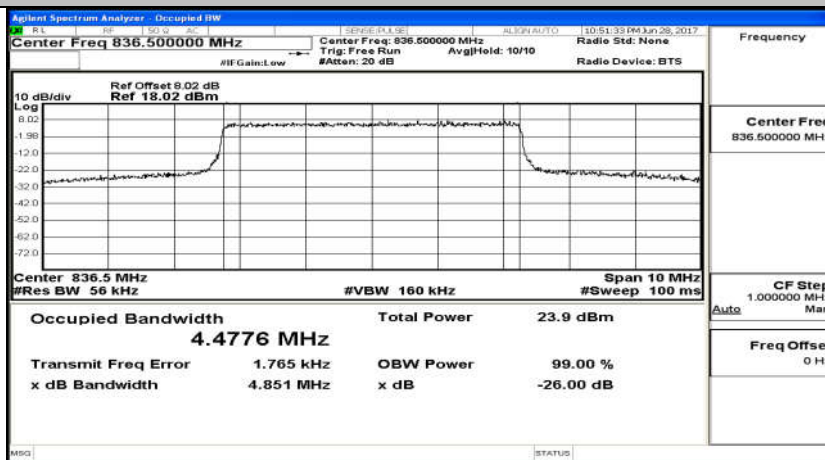

(Channel Bandwidth: 5 MHz)_MCH_16QAM_25RB#0