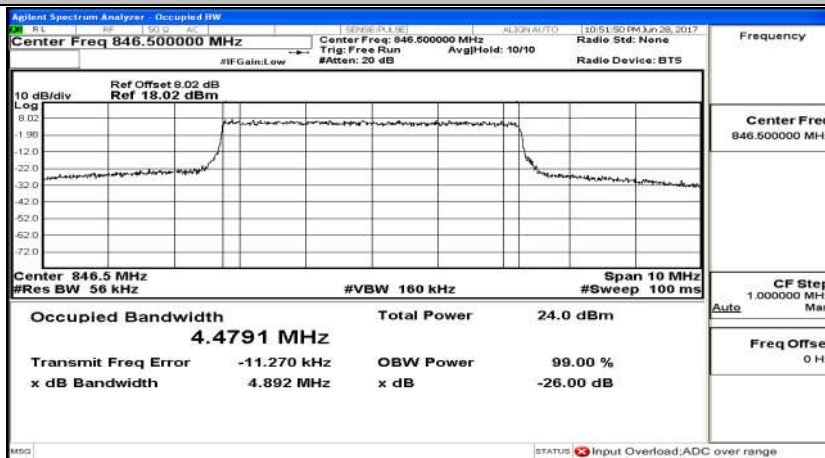

(Channel Bandwidth: 5 MHz)_HCH_16QAM_25RB#0