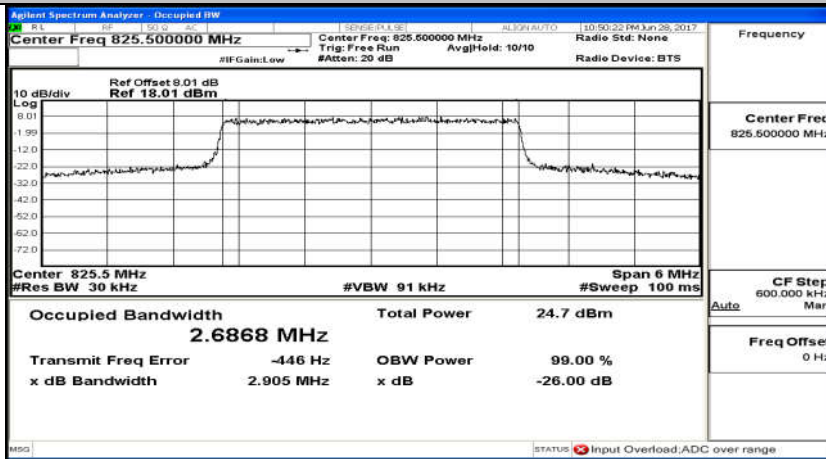

(Channel Bandwidth: 1.4 MHz)_HCH_16QAM_6RB#0

(Channel Bandwidth: 3 MHz)_LCH_QPSK_15RB#0

(Channel Bandwidth: 3 MHz)_MCH_QPSK_15RB#0

(Channel Bandwidth: 3 MHz)_HCH_QPSK_15RB#0

(Channel Bandwidth: 3 MHz)_LCH_16QAM_15RB#0