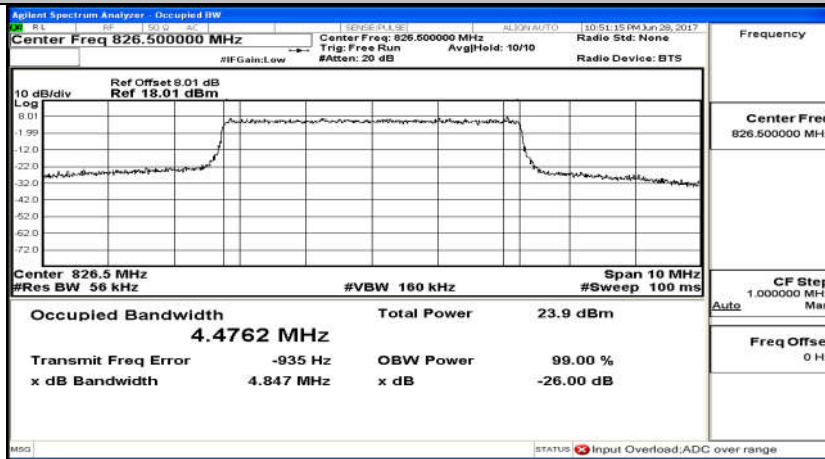

(Channel Bandwidth: 5 MHz)_LCH_16QAM_25RB#0