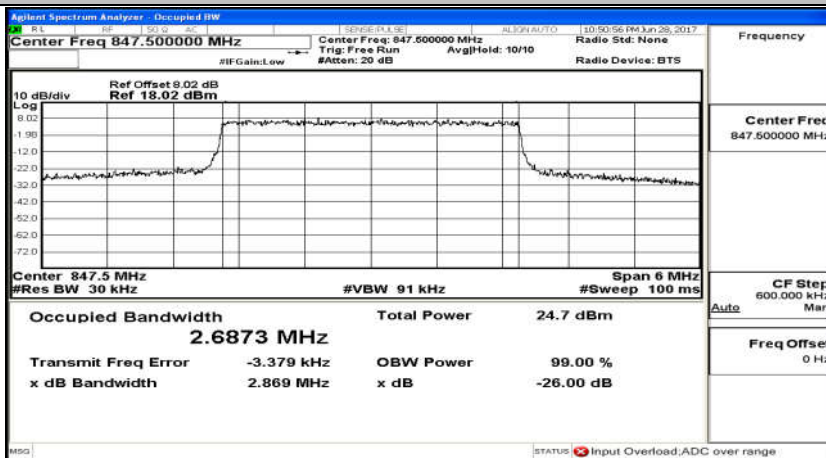

(Channel Bandwidth: 3 MHz)_HCH_16QAM_15RB#0