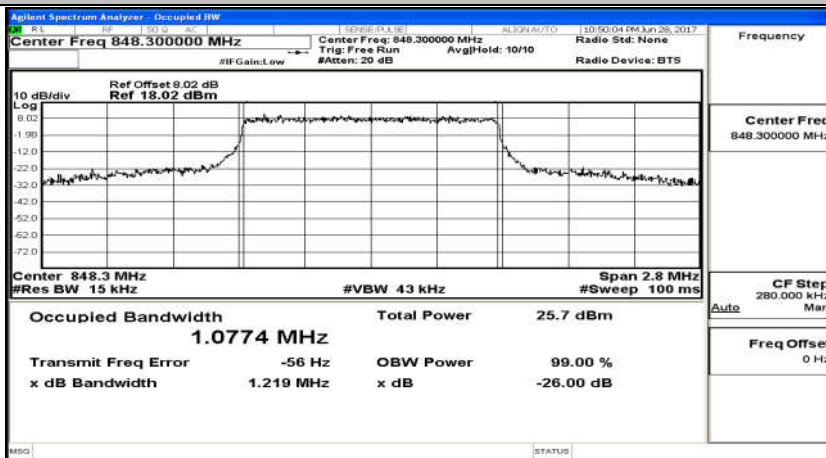

(Channel Bandwidth: 1.4 MHz)_HCH_16QAM_6RB#0