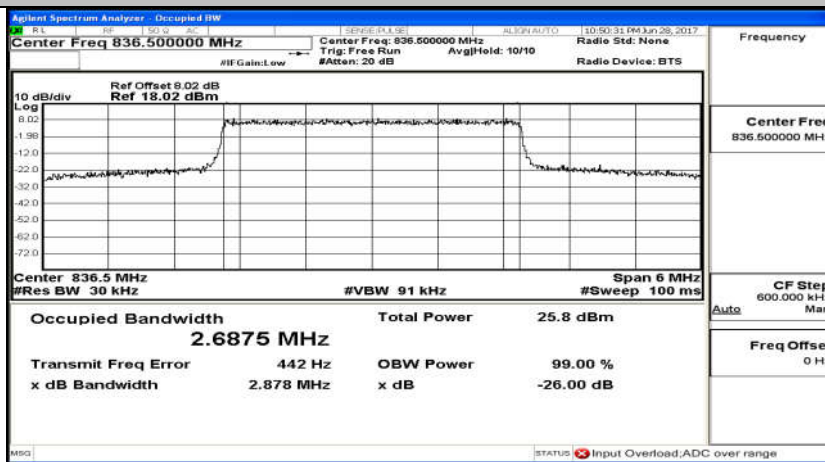

(Channel Bandwidth: 3 MHz)_MCH_QPSK_15RB#0