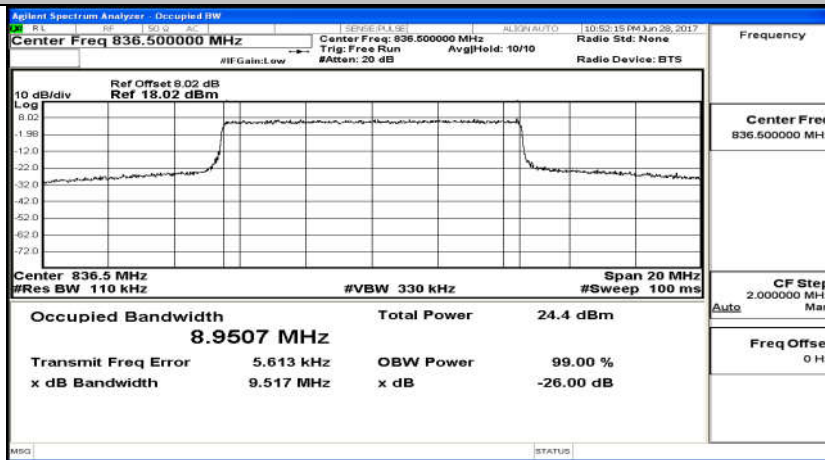

(Channel Bandwidth: 5 MHz)_LCH_16QAM_25RB#0

(Channel Bandwidth: 5 MHz)_MCH_16QAM_25RB#0

(Channel Bandwidth: 5 MHz)_HCH_16QAM_25RB#0

Channel Bandwidth: 10 MHz_LCH_QPSK_50RB#0

Channel Bandwidth: 10 MHz_MCH_QPSK_50RB#0