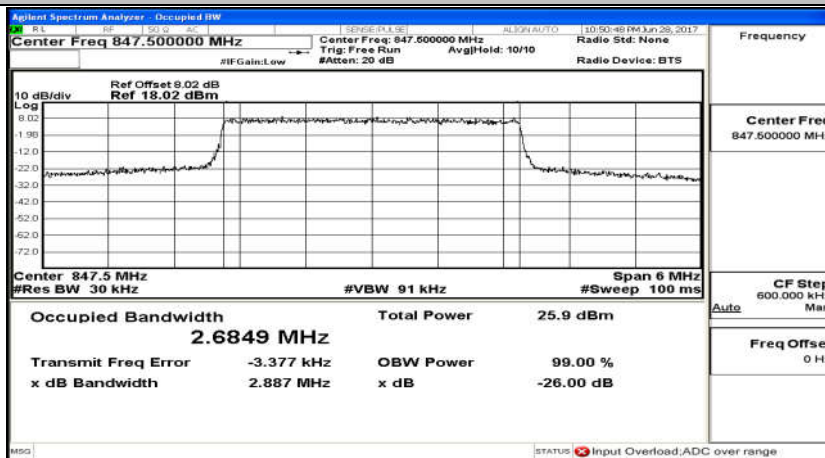

(Channel Bandwidth: 1.4 MHz)_HCH_16QAM_6RB#0

(Channel Bandwidth: 3 MHz)_LCH_QPSK_15RB#0

(Channel Bandwidth: 3 MHz)_MCH_QPSK_15RB#0

(Channel Bandwidth: 3 MHz)_HCH_QPSK_15RB#0

(Channel Bandwidth: 3 MHz)_LCH_16QAM_15RB#0