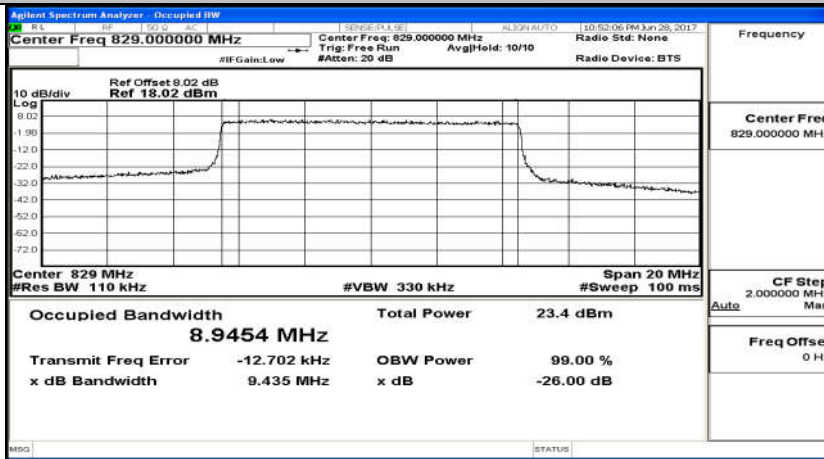

Channel Bandwidth: 10 MHz_LCH_16QAM_50RB#0