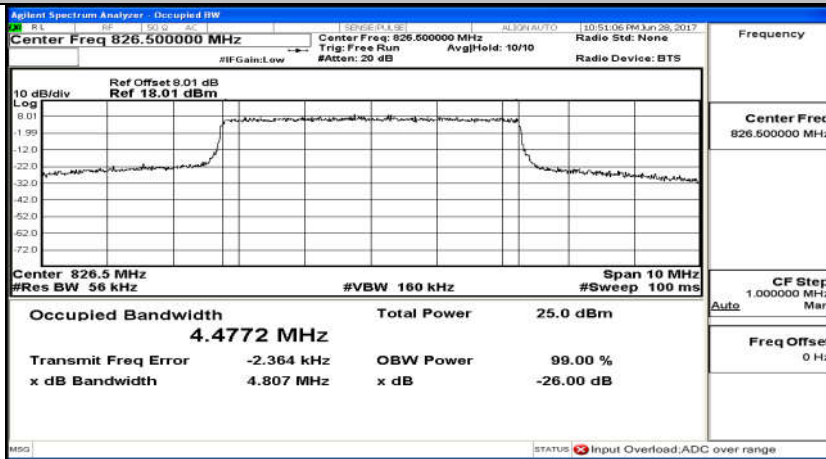

(Channel Bandwidth: 5 MHz)_LCH_QPSK_25RB#0