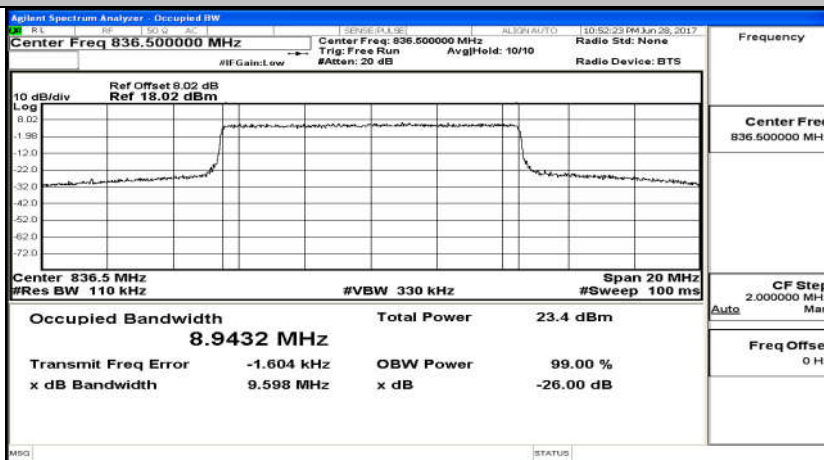

Channel Bandwidth: 10 MHz_MCH_16QAM_50RB#0