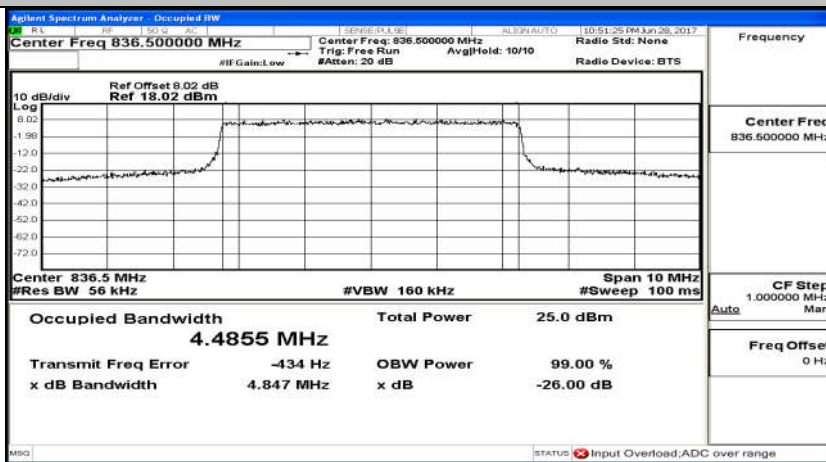

(Channel Bandwidth: 3 MHz)_MCH_16QAM_15RB#0

(Channel Bandwidth: 3 MHz)_HCH_16QAM_15RB#0

(Channel Bandwidth: 5 MHz)_LCH_QPSK_25RB#0

(Channel Bandwidth: 5 MHz)_MCH_QPSK_25RB#0

(Channel Bandwidth: 5 MHz)_HCH_QPSK_25RB#0