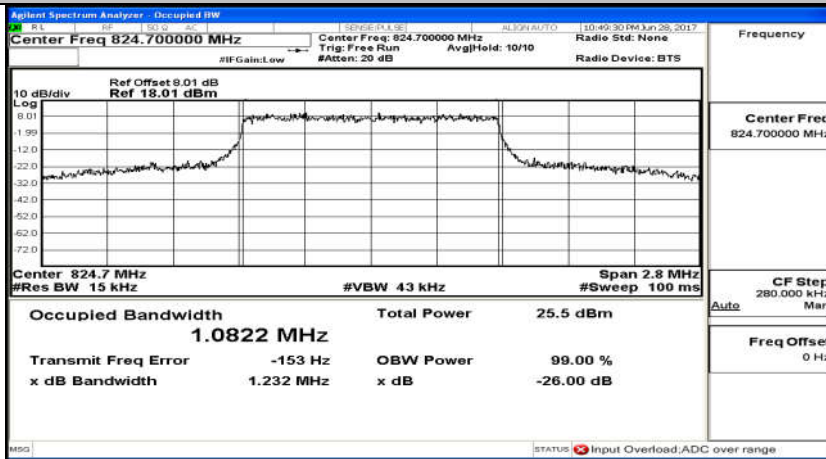

Test Graphs

(Channel Bandwidth: 1.4 MHz)_LCH_QPSK_6RB#0

(Channel Bandwidth: 1.4 MHz)_MCH_QPSK_6RB#0

(Channel Bandwidth: 1.4 MHz)_HCH_QPSK_6RB#0

(Channel Bandwidth: 1.4 MHz)_LCH_16QAM_6RB#0

(Channel Bandwidth: 1.4 MHz)_MCH_16QAM_6RB#0