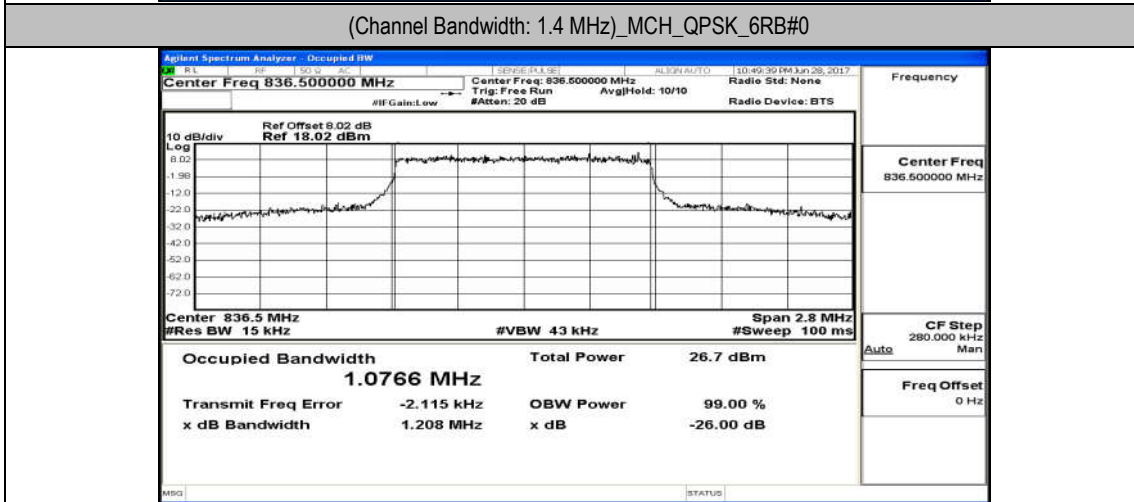

(Channel Bandwidth: 1.4 MHz)_HCH_QPSK_6RB#0