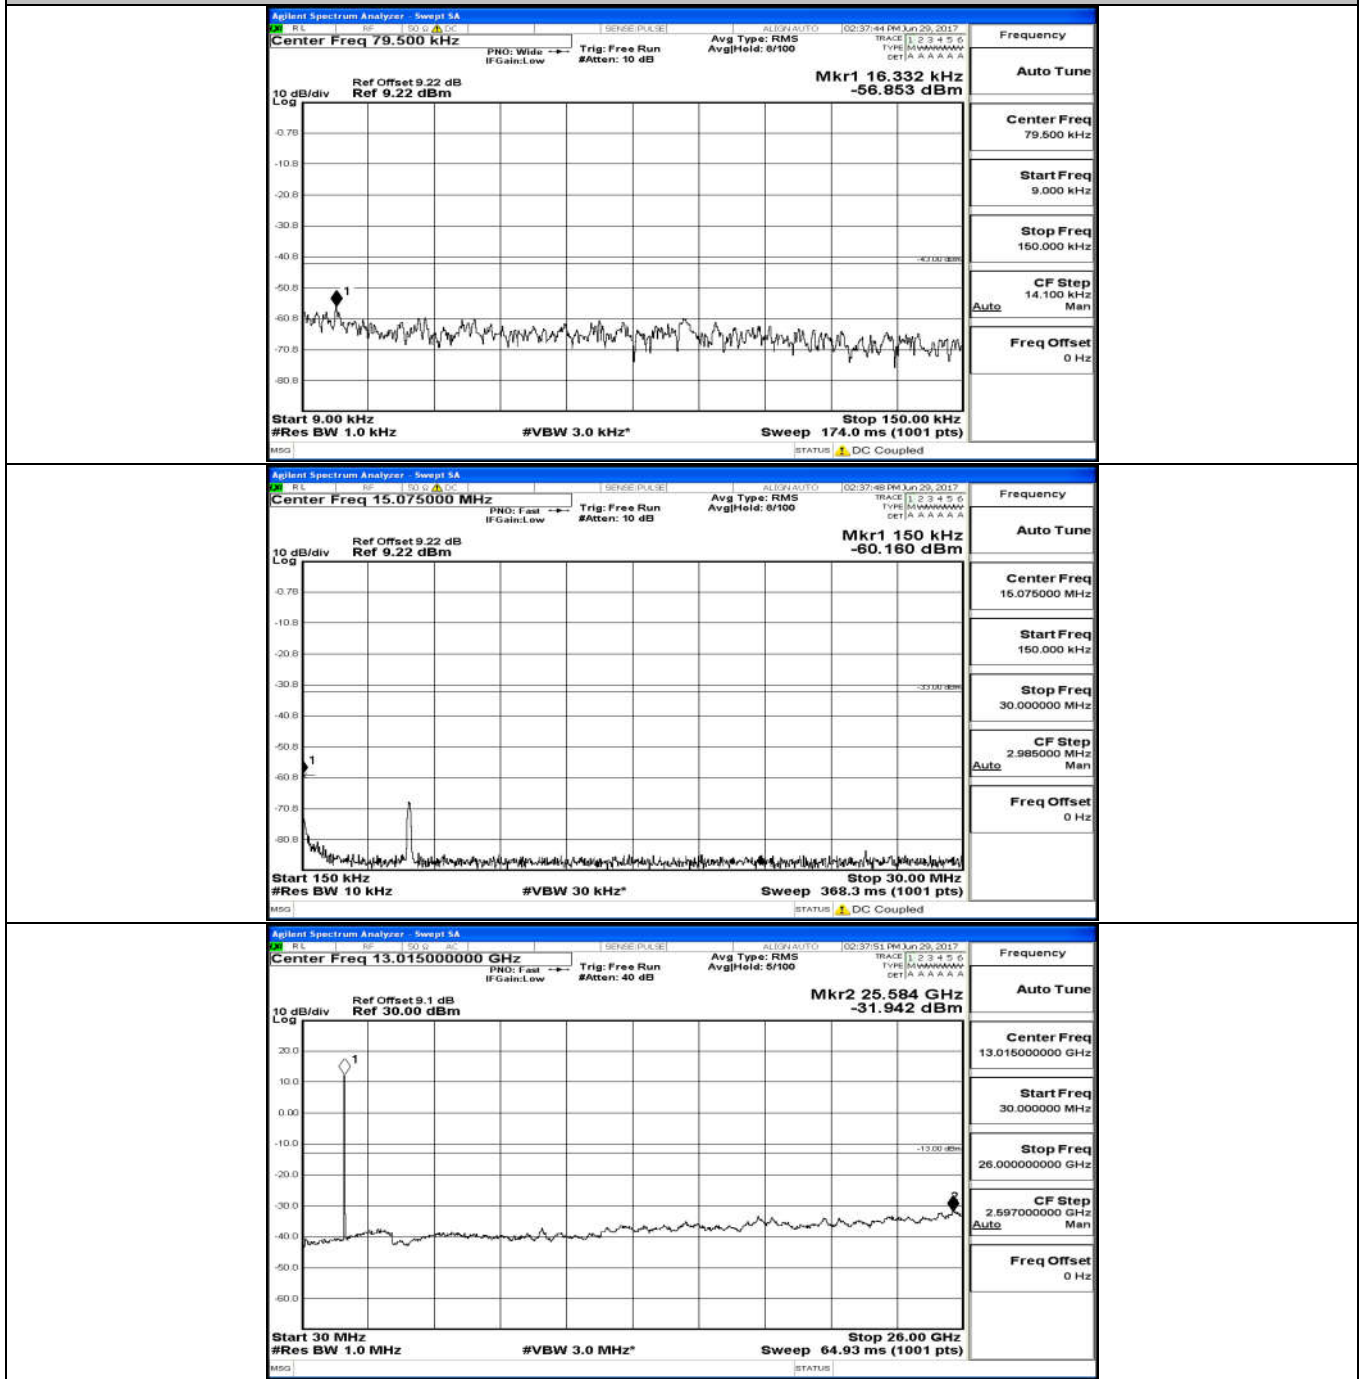

(Channel Bandwidth:15 MHz)_LCH_16QAM_75RB#0