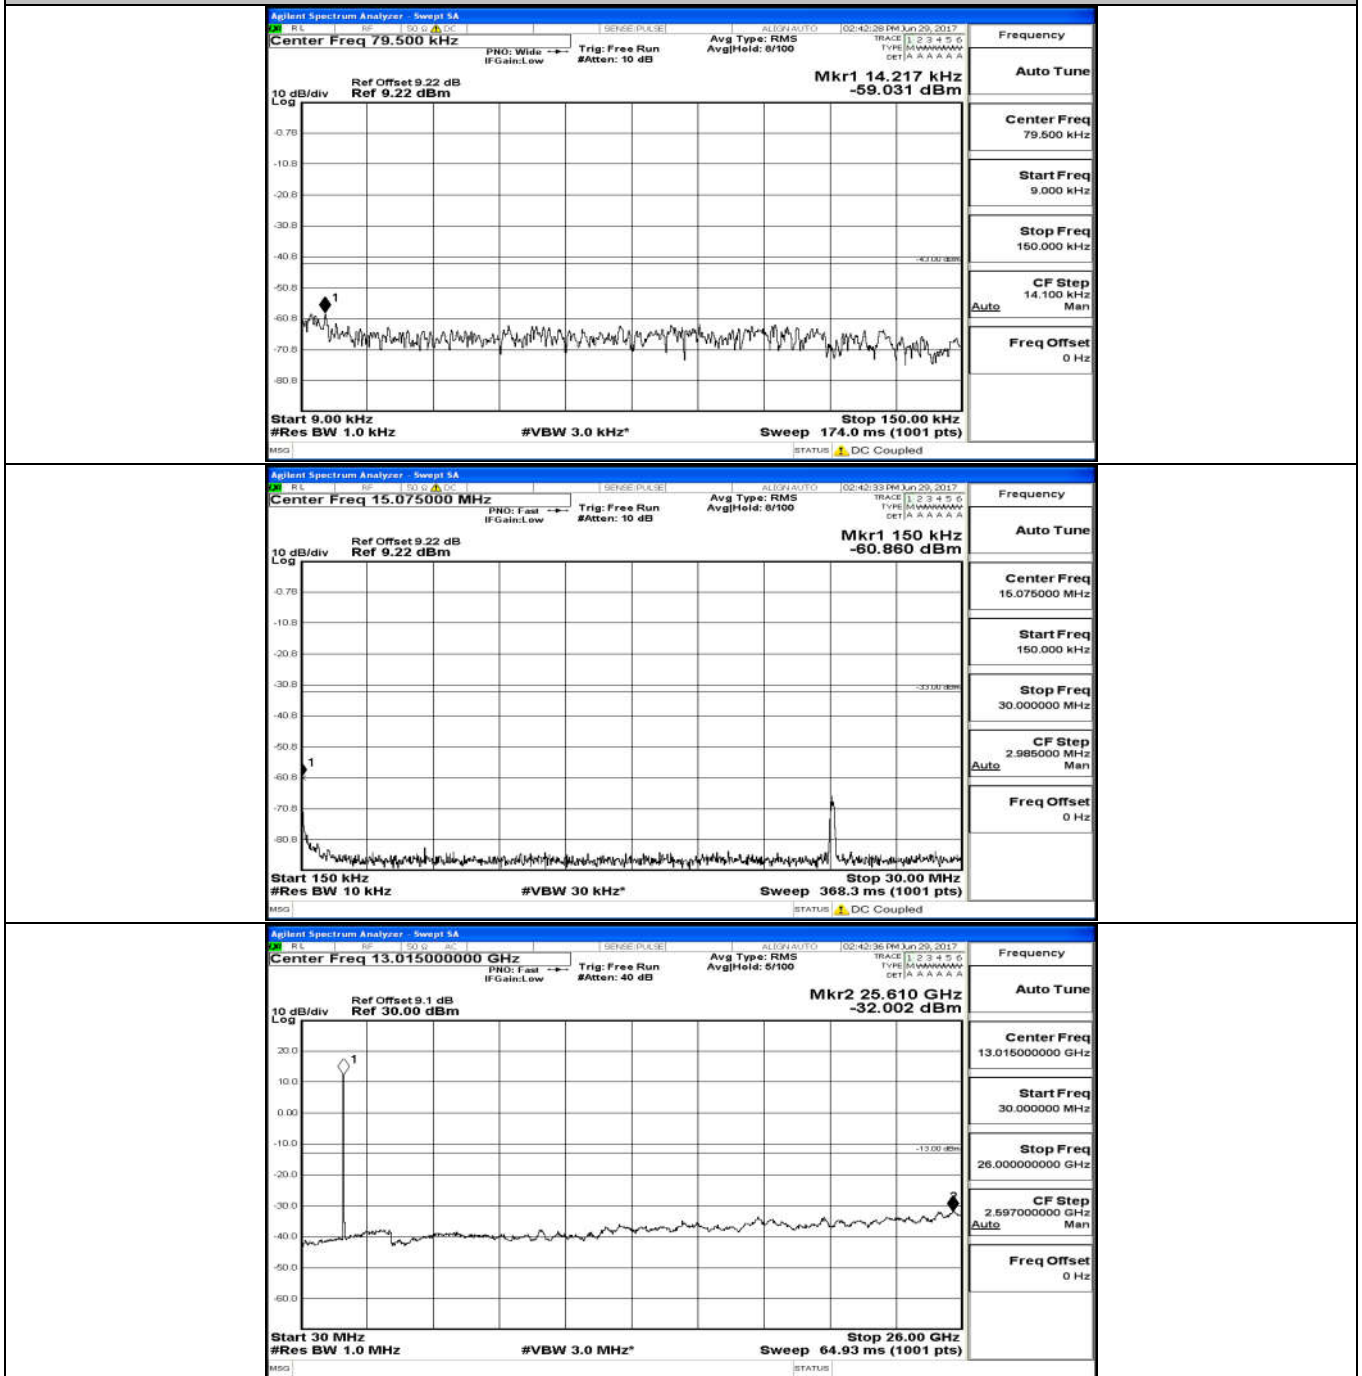

(Channel Bandwidth:15 MHz)_LCH_16QAM_75RB#0

(Channel Bandwidth: 15 MHz)_MCH_16QAM_75RB#0

(Channel Bandwidth: 15 MHz)_HCH_16QAM_75RB#0

Channel Bandwidth: 20 MHz

(Channel Bandwidth:20 MHz)_LCH_QPSK_100RB#0

(Channel Bandwidth:20 MHz)_MCH_QPSK_100RB#0