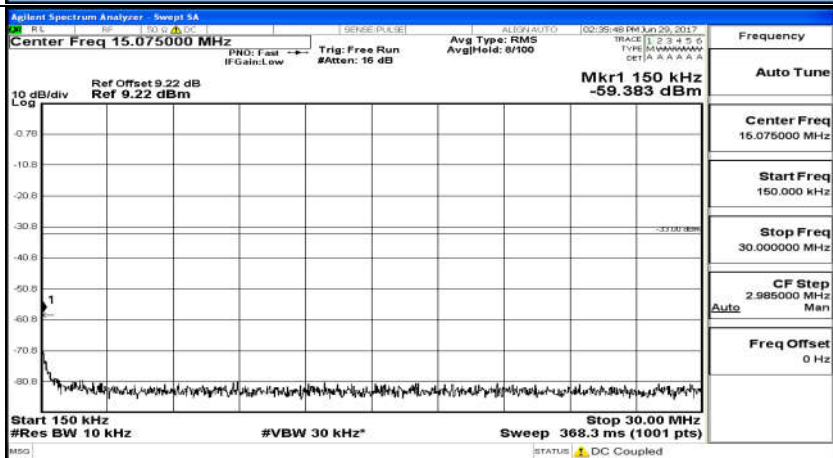

(Channel Bandwidth: 5 MHz)_MCH_16QAM_25RB#0

(Channel Bandwidth: 5 MHz)_HCH_16QAM_25RB#0

Channel Bandwidth: 10 MHz

Channel Bandwidth: 10 MHz_MCH_QPSK_50RB#0

Channel Bandwidth: 10 MHz_HCH_QPSK_50RB#0

Channel Bandwidth: 10 MHz_LCH_16QAM_50RB#0