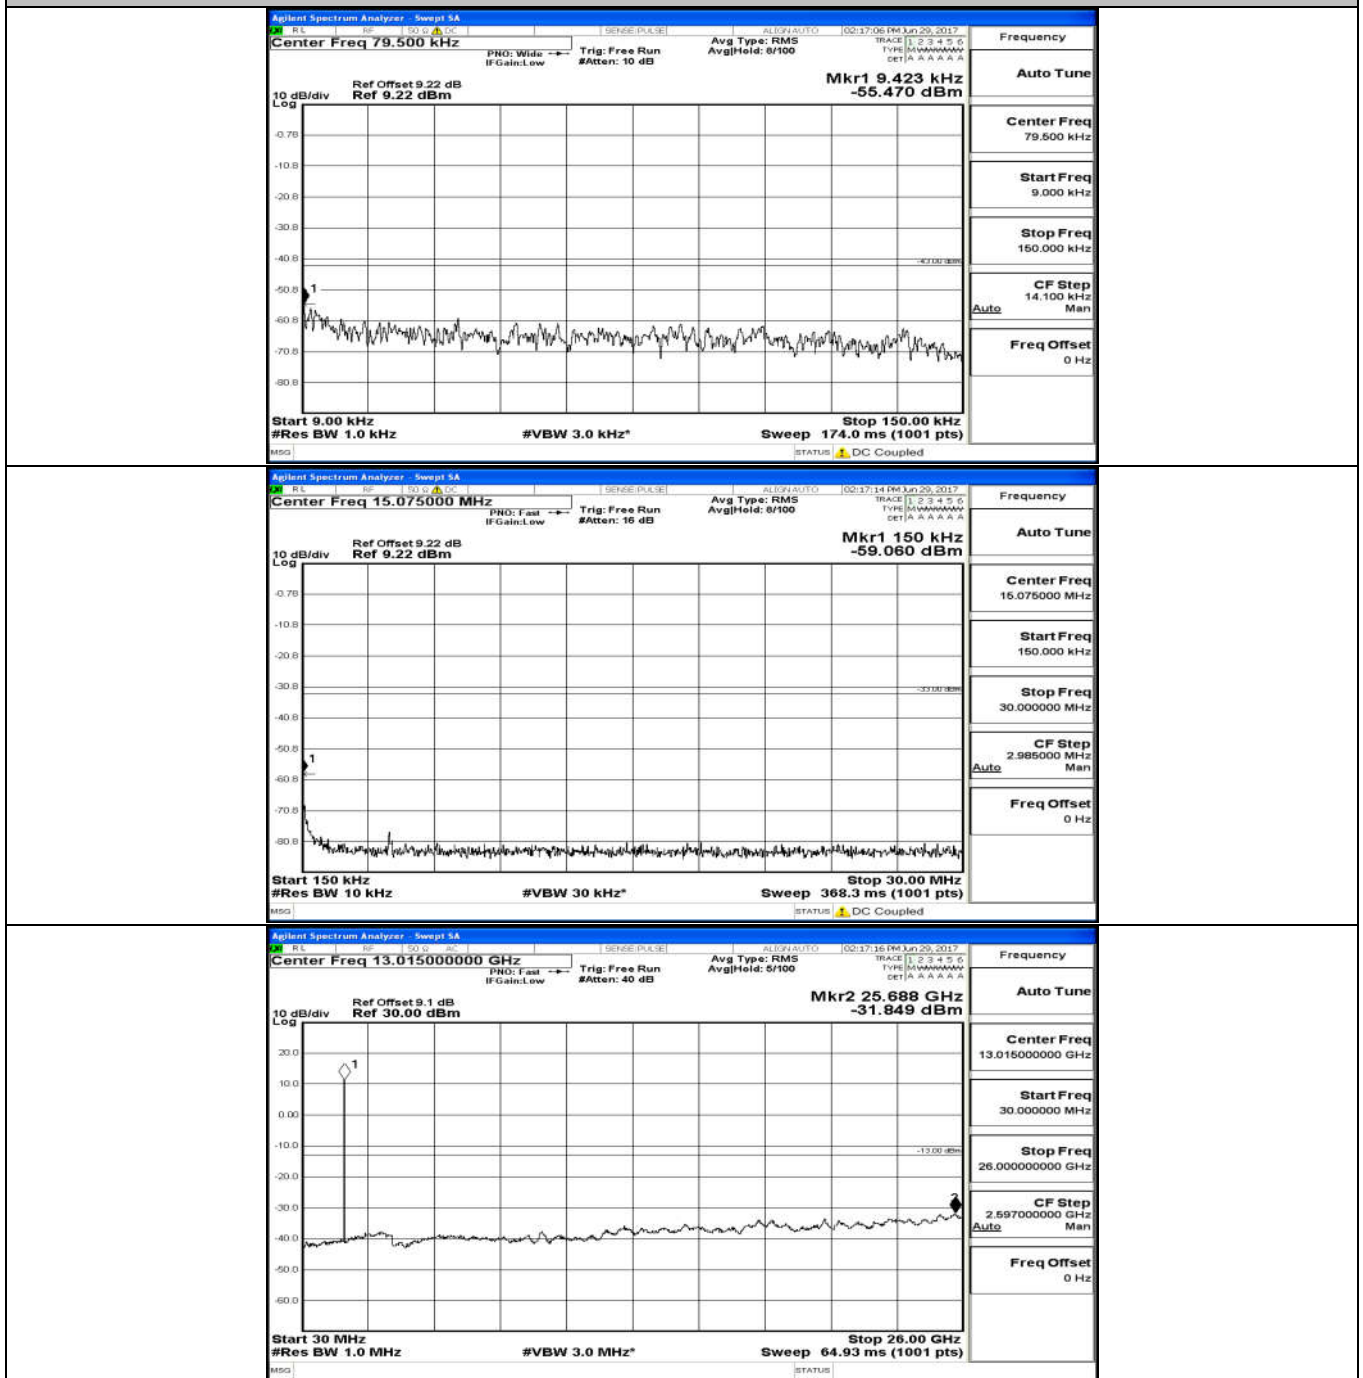

B.5: Conducted Spurious Emission

(Channel Bandwidth: 1.4 MHz)_LCH_QPSK_6RB#0

(Channel Bandwidth: 1.4 MHz)_MCH_QPSK_6RB#0

(Channel Bandwidth: 1.4 MHz)_HCH_QPSK_6RB#0

(Channel Bandwidth: 1.4 MHz)_LCH_16QAM_6RB#0

(Channel Bandwidth: 1.4 MHz)_MCH_16QAM_6RB#0

(Channel Bandwidth: 1.4 MHz)_HCH_16QAM_6RB#0

Frequency
Auto Tune
Center Freq 79.500 kHz
Start Freq 9.000 kHz
Stop Freq 150.000 kHz
CF Step 14.100 kHz Man
Freq Offset 0 Hz