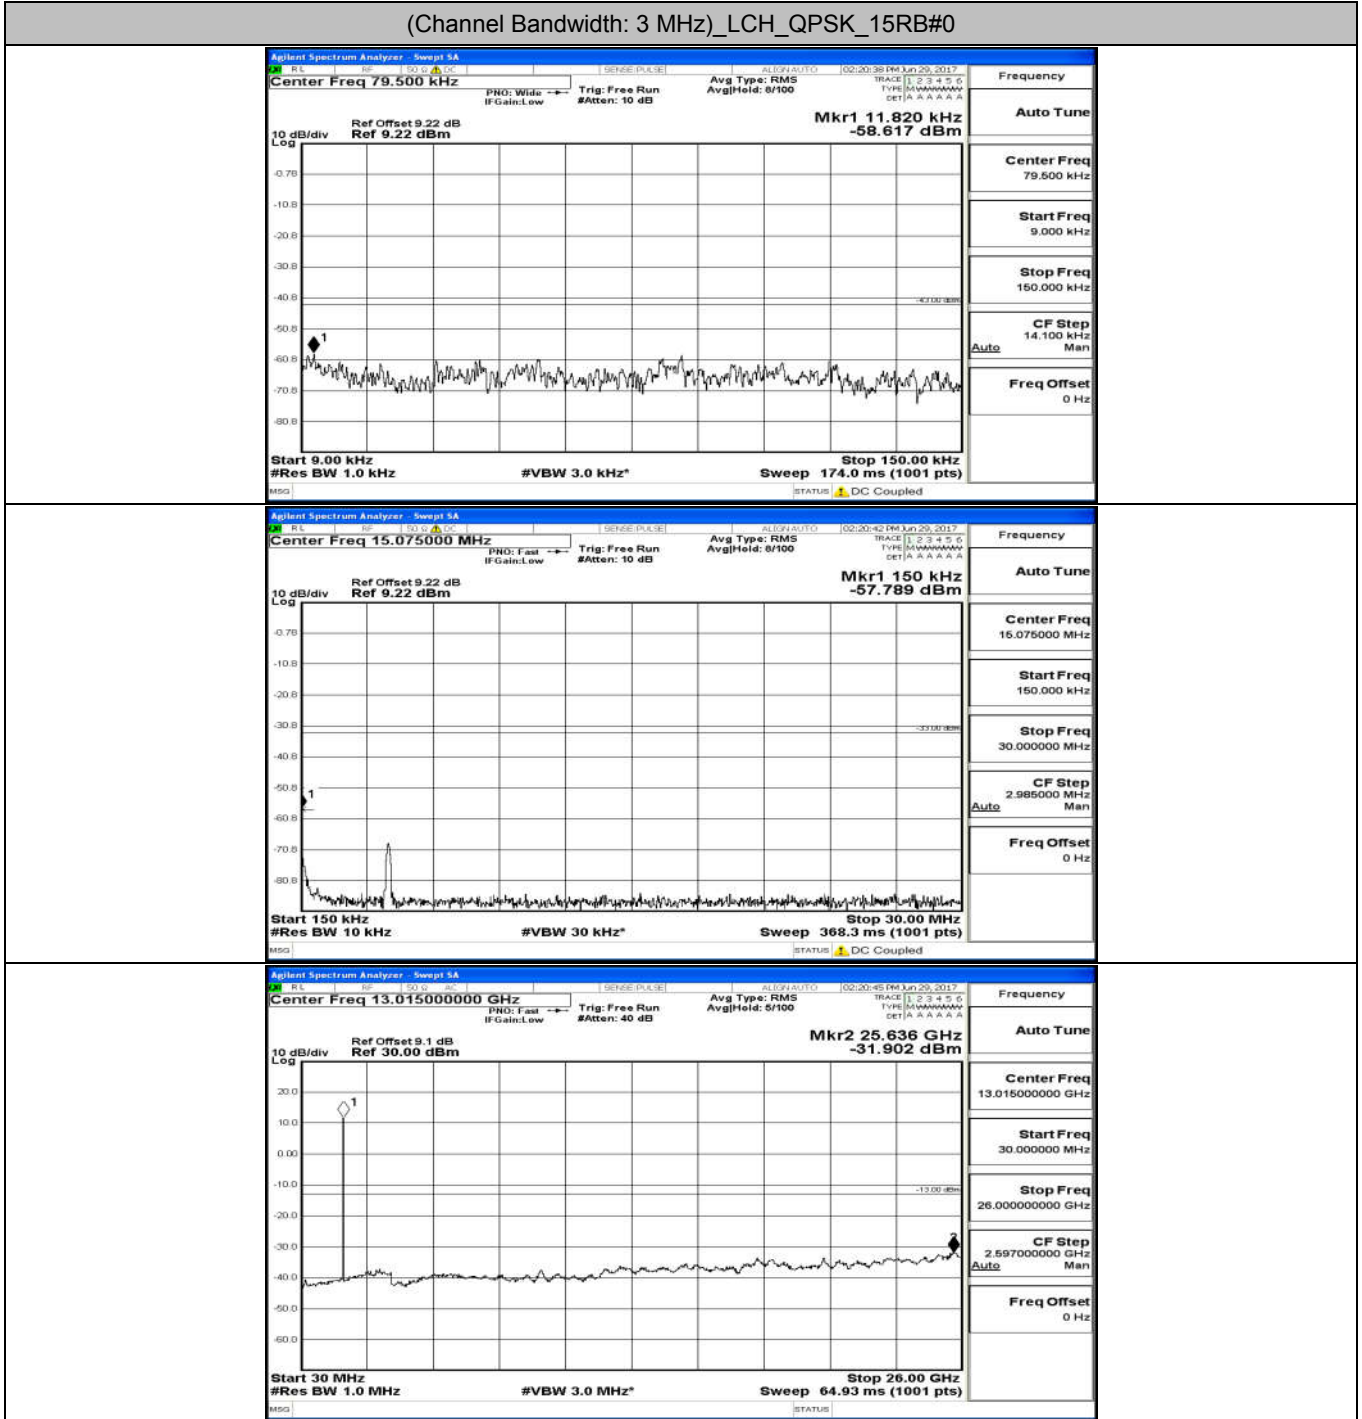

Channel Bandwidth: 3 MHz

(Channel Bandwidth: 3 MHz)_LCH_QPSK_15RB#0