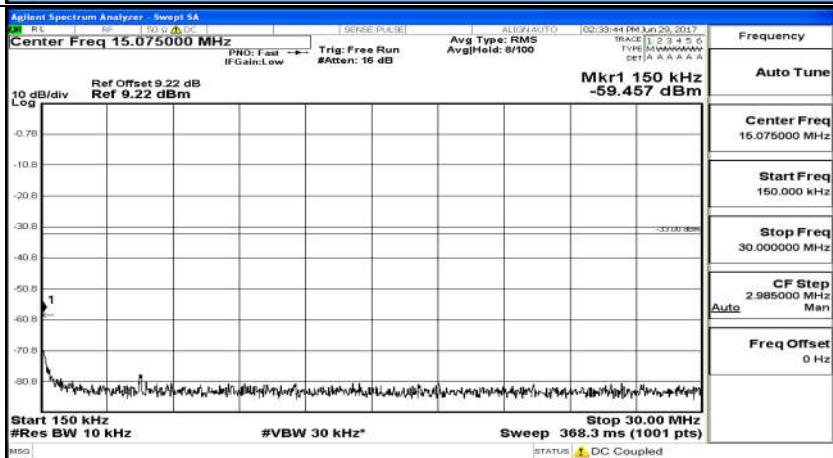

(Channel Bandwidth: 5 MHz)_MCH_16QAM_25RB#0

(Channel Bandwidth: 5 MHz)_HCH_16QAM_25RB#0

Channel Bandwidth: 10 MHz

Channel Bandwidth: 10 MHz_MCH_QPSK_50RB#0

Channel Bandwidth: 10 MHz_HCH_QPSK_50RB#0

Channel Bandwidth: 10 MHz_LCH_16QAM_50RB#0