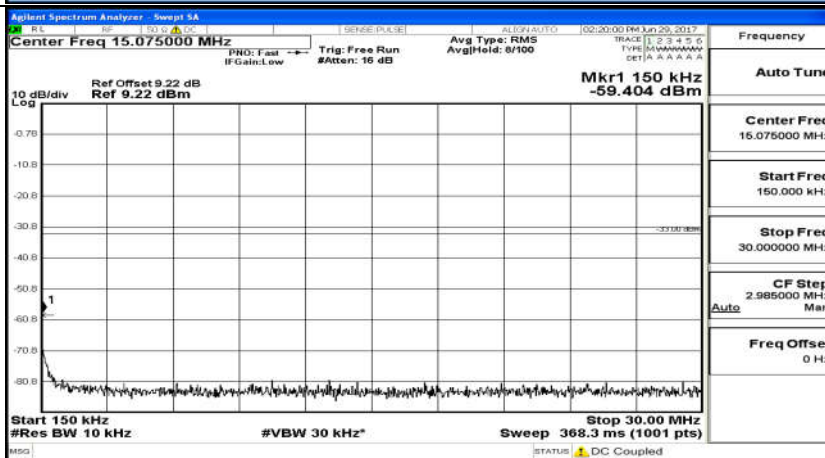

B.5: Conducted Spurious Emission

(Channel Bandwidth: 1.4 MHz)_LCH_QPSK_6RB#0

(Channel Bandwidth: 1.4 MHz)_MCH_QPSK_6RB#0

(Channel Bandwidth: 1.4 MHz)_HCH_QPSK_6RB#0

(Channel Bandwidth: 1.4 MHz)_LCH_16QAM_6RB#0

(Channel Bandwidth: 1.4 MHz)_MCH_16QAM_6RB#0

(Channel Bandwidth: 1.4 MHz)_HCH_16QAM_6RB#0

Frequency
Auto Tune
Center Freq 79.500 kHz
Start Freq 9.000 kHz
Stop Freq 150.000 kHz
CF Step 14.100 kHz Man
Freq Offset 0 Hz

Frequency
Auto Tune
Center Freq 15.075000 MHz
Start Freq 150.000 kHz
Stop Freq 30.000000 MHz
CF Step 2.985000 MHz Man
Freq Offset 0 Hz

Frequency
Auto Tune
Center Freq 13.01500000 GHz
Start Freq 30.000000 MHz
Stop Freq 26.00000000 GHz
CF Step 2.597000000 GHz Man
Freq Offset 0 Hz