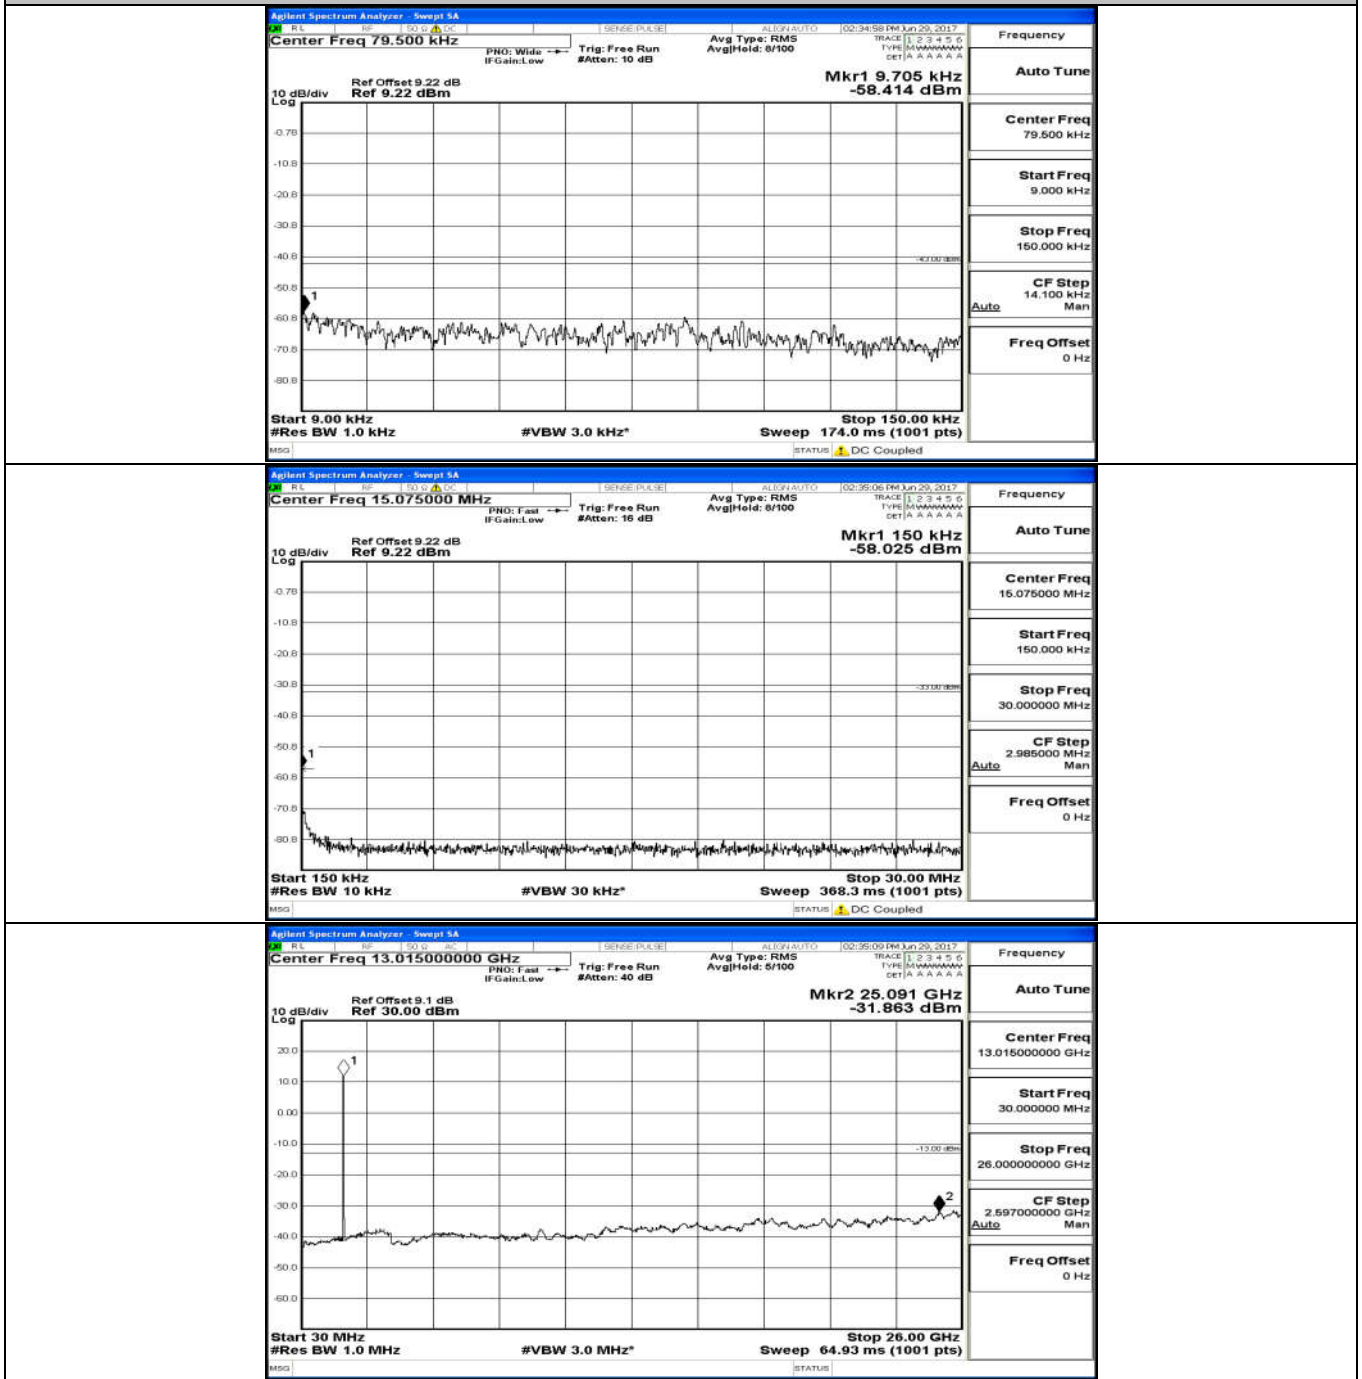

Channel Bandwidth: 10 MHz_MCH_16QAM_50RB#0