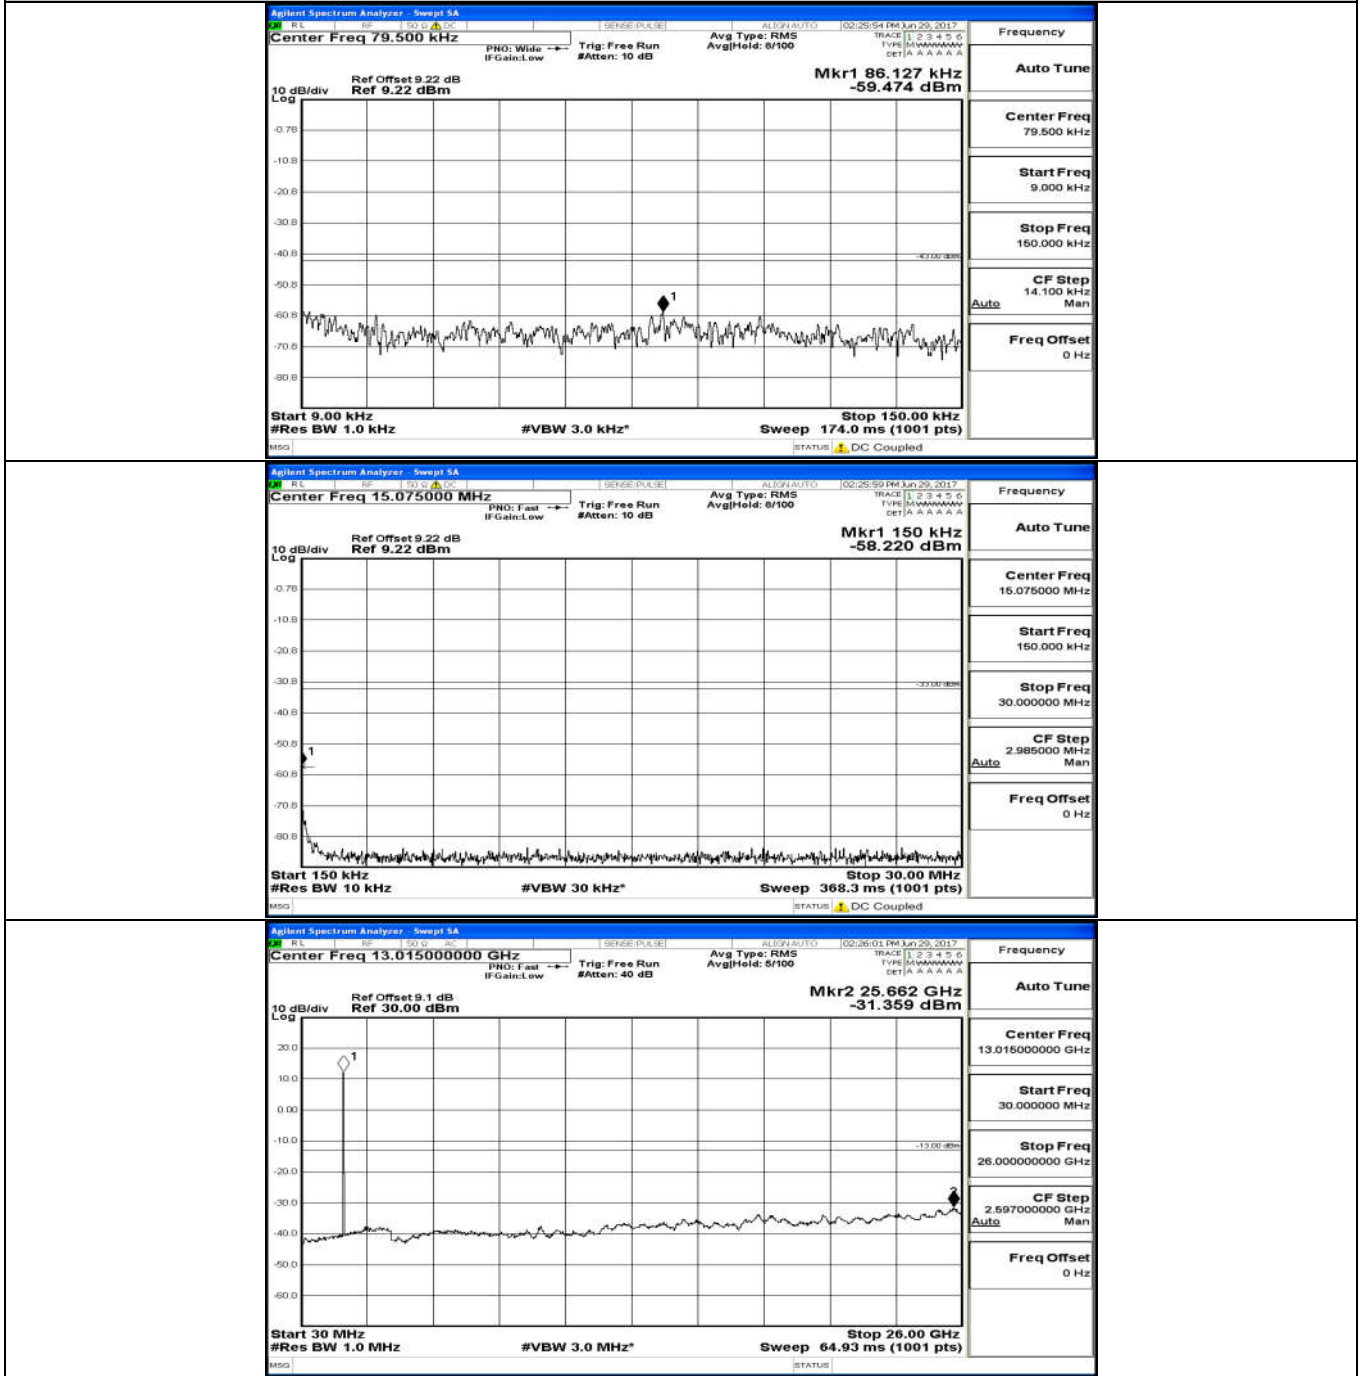

(Channel Bandwidth: 3 MHz)_HCH_16QAM_15RB#0

Channel Bandwidth: 5 MHz

(Channel Bandwidth: 5 MHz)_LCH_QPSK_25RB#0

(Channel Bandwidth: 5 MHz)_MCH_QPSK_25RB#0

(Channel Bandwidth: 5 MHz)_HCH_QPSK_25RB#0

(Channel Bandwidth: 5 MHz)_LCH_16QAM_25RB#0