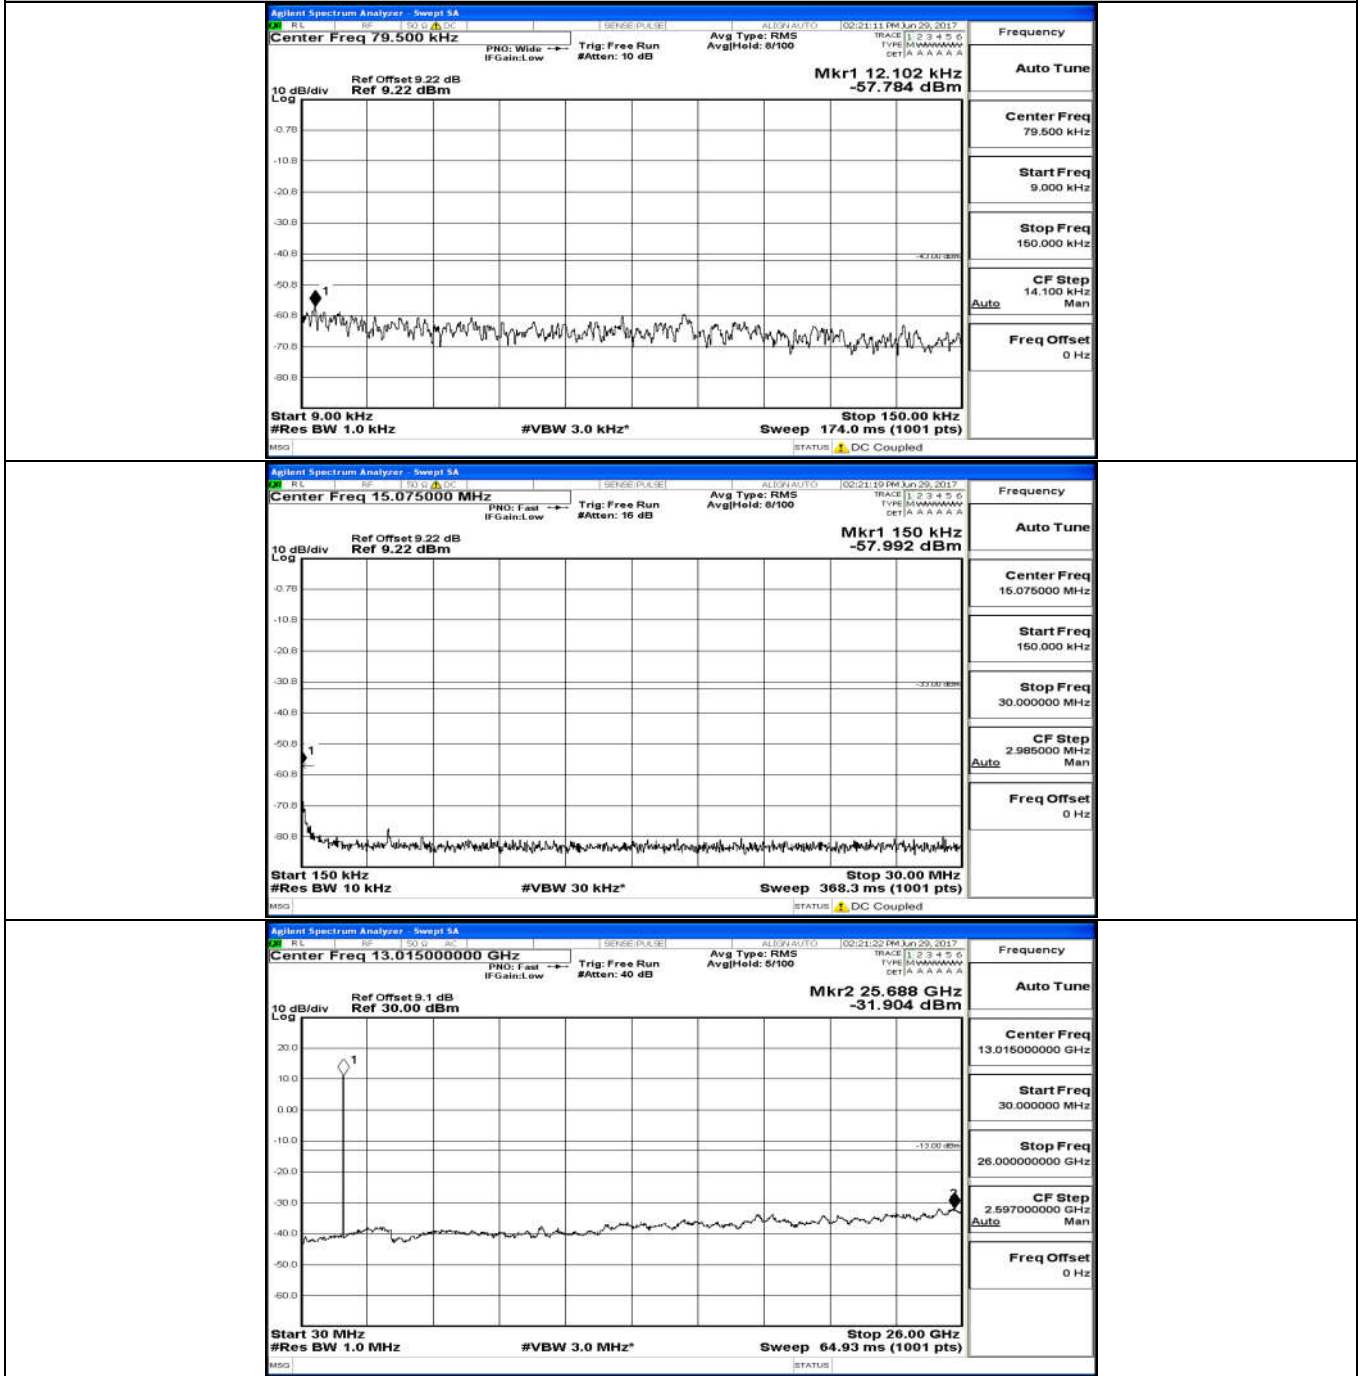

Channel Bandwidth: 3 MHz

(Channel Bandwidth: 3 MHz)_LCH_QPSK_15RB#0

(Channel Bandwidth: 3 MHz)_MCH_QPSK_15RB#0

(Channel Bandwidth: 3 MHz)_HCH_QPSK_15RB#0

(Channel Bandwidth: 3 MHz)_LCH_16QAM_15RB#0

(Channel Bandwidth: 3 MHz)_MCH_16QAM_15RB#0

(Channel Bandwidth: 3 MHz)_HCH_16QAM_15RB#0

Channel Bandwidth: 5 MHz

(Channel Bandwidth: 5 MHz)_LCH_QPSK_25RB#0

(Channel Bandwidth: 5 MHz)_MCH_QPSK_25RB#0

(Channel Bandwidth: 5 MHz)_HCH_QPSK_25RB#0

(Channel Bandwidth: 5 MHz)_LCH_16QAM_25RB#0