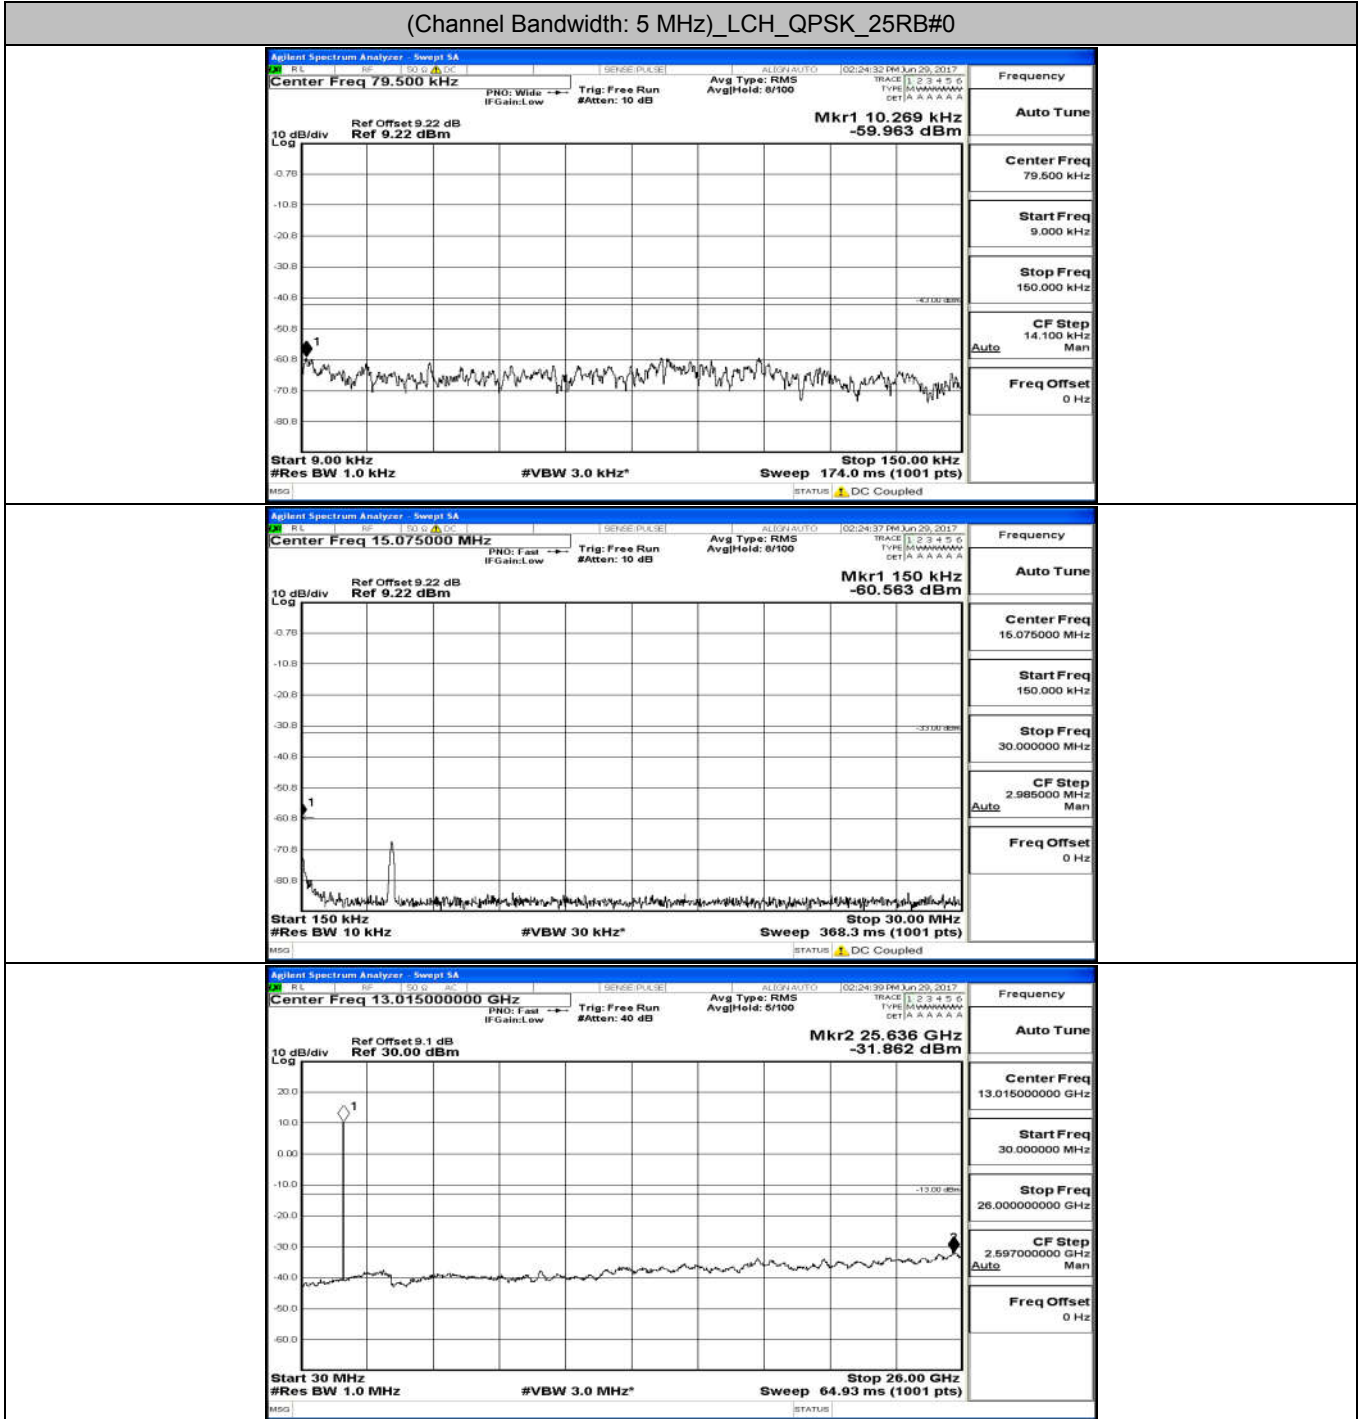

Channel Bandwidth: 3 MHz

(Channel Bandwidth: 3 MHz)_LCH_QPSK_15RB#0

(Channel Bandwidth: 3 MHz)_MCH_QPSK_15RB#0

(Channel Bandwidth: 3 MHz)_HCH_QPSK_15RB#0

(Channel Bandwidth: 3 MHz)_LCH_16QAM_15RB#0

(Channel Bandwidth: 3 MHz)_MCH_16QAM_15RB#0

(Channel Bandwidth: 3 MHz)_HCH_16QAM_15RB#0

Channel Bandwidth: 5 MHz

(Channel Bandwidth: 5 MHz)_LCH_QPSK_25RB#0

(Channel Bandwidth: 5 MHz)_MCH_QPSK_25RB#0

(Channel Bandwidth: 5 MHz)_HCH_QPSK_25RB#0

(Channel Bandwidth: 5 MHz)_LCH_16QAM_25RB#0