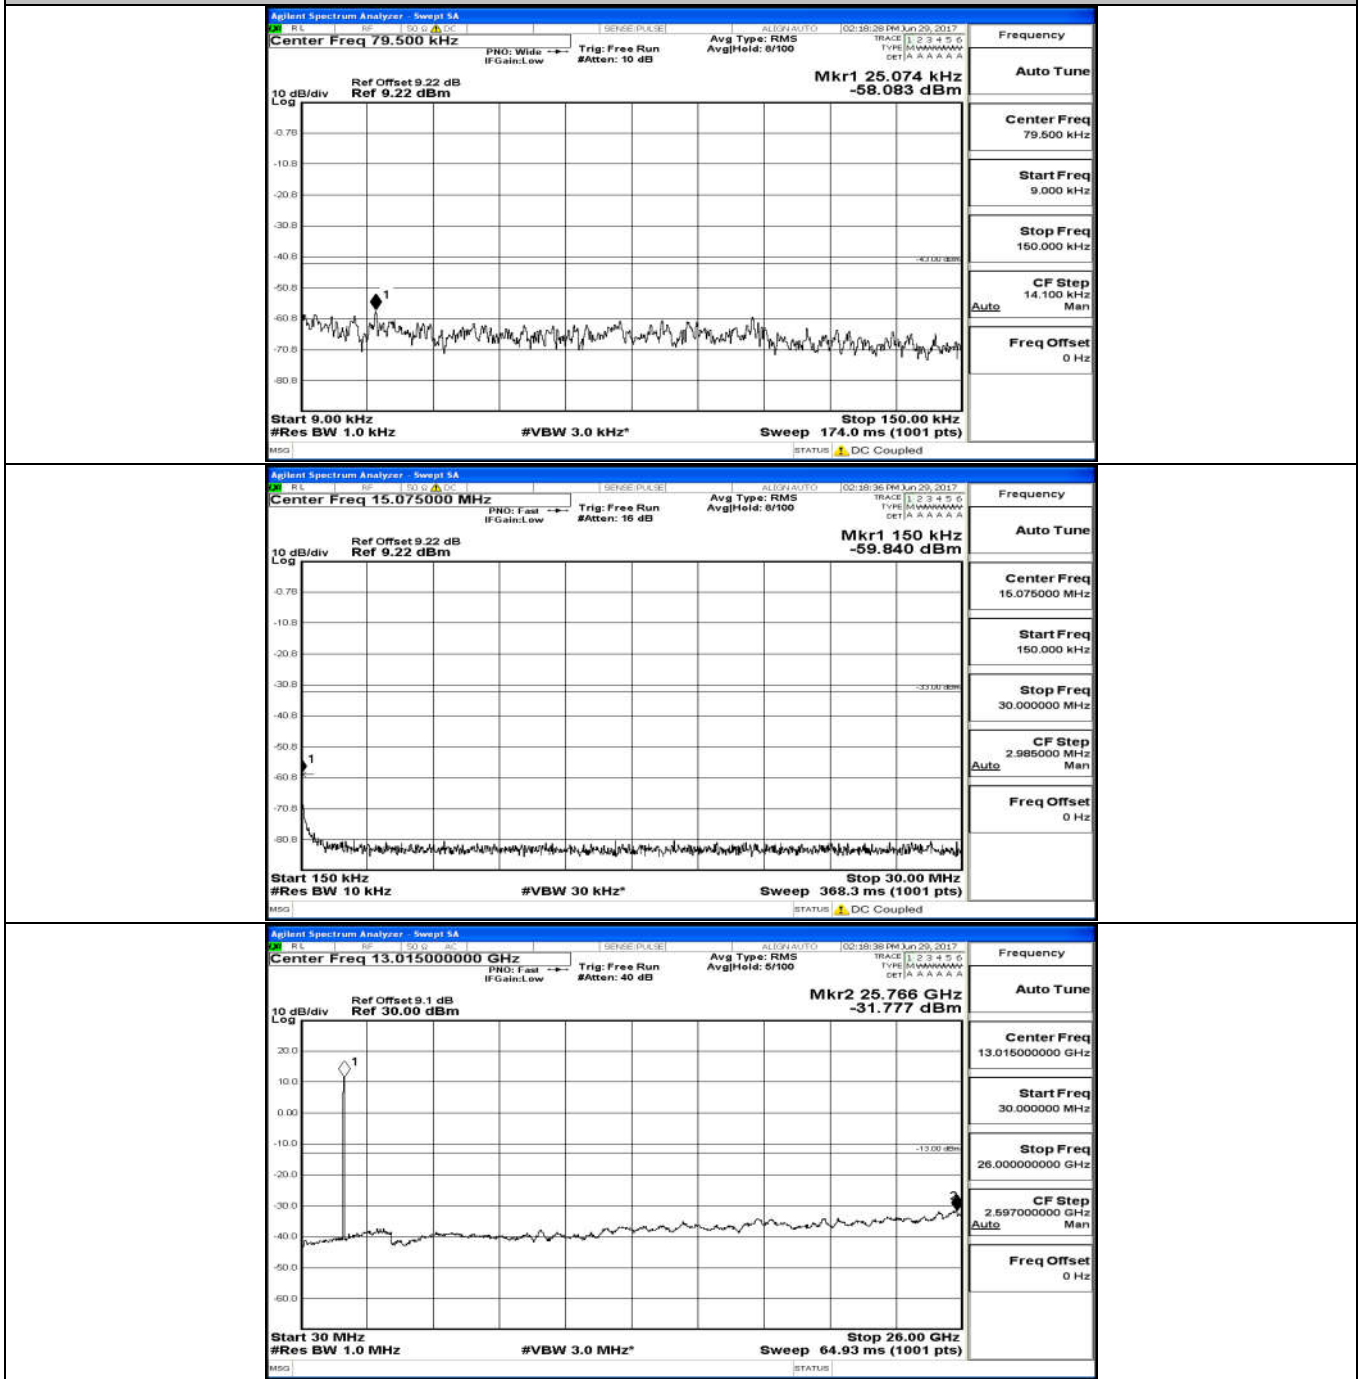

B.5: Conducted Spurious Emission

(Channel Bandwidth: 1.4 MHz)_LCH_QPSK_6RB#0

(Channel Bandwidth: 1.4 MHz)_MCH_QPSK_6RB#0

(Channel Bandwidth: 1.4 MHz)_HCH_QPSK_6RB#0

(Channel Bandwidth: 1.4 MHz)_LCH_16QAM_6RB#0

(Channel Bandwidth: 1.4 MHz)_MCH_16QAM_6RB#0

(Channel Bandwidth: 1.4 MHz)_HCH_16QAM_6RB#0

Frequency
Auto Tune
Center Freq 79.500 kHz
Start Freq 9.000 kHz
Stop Freq 150.000 kHz
CF Step 14.100 kHz Man
Freq Offset 0 Hz