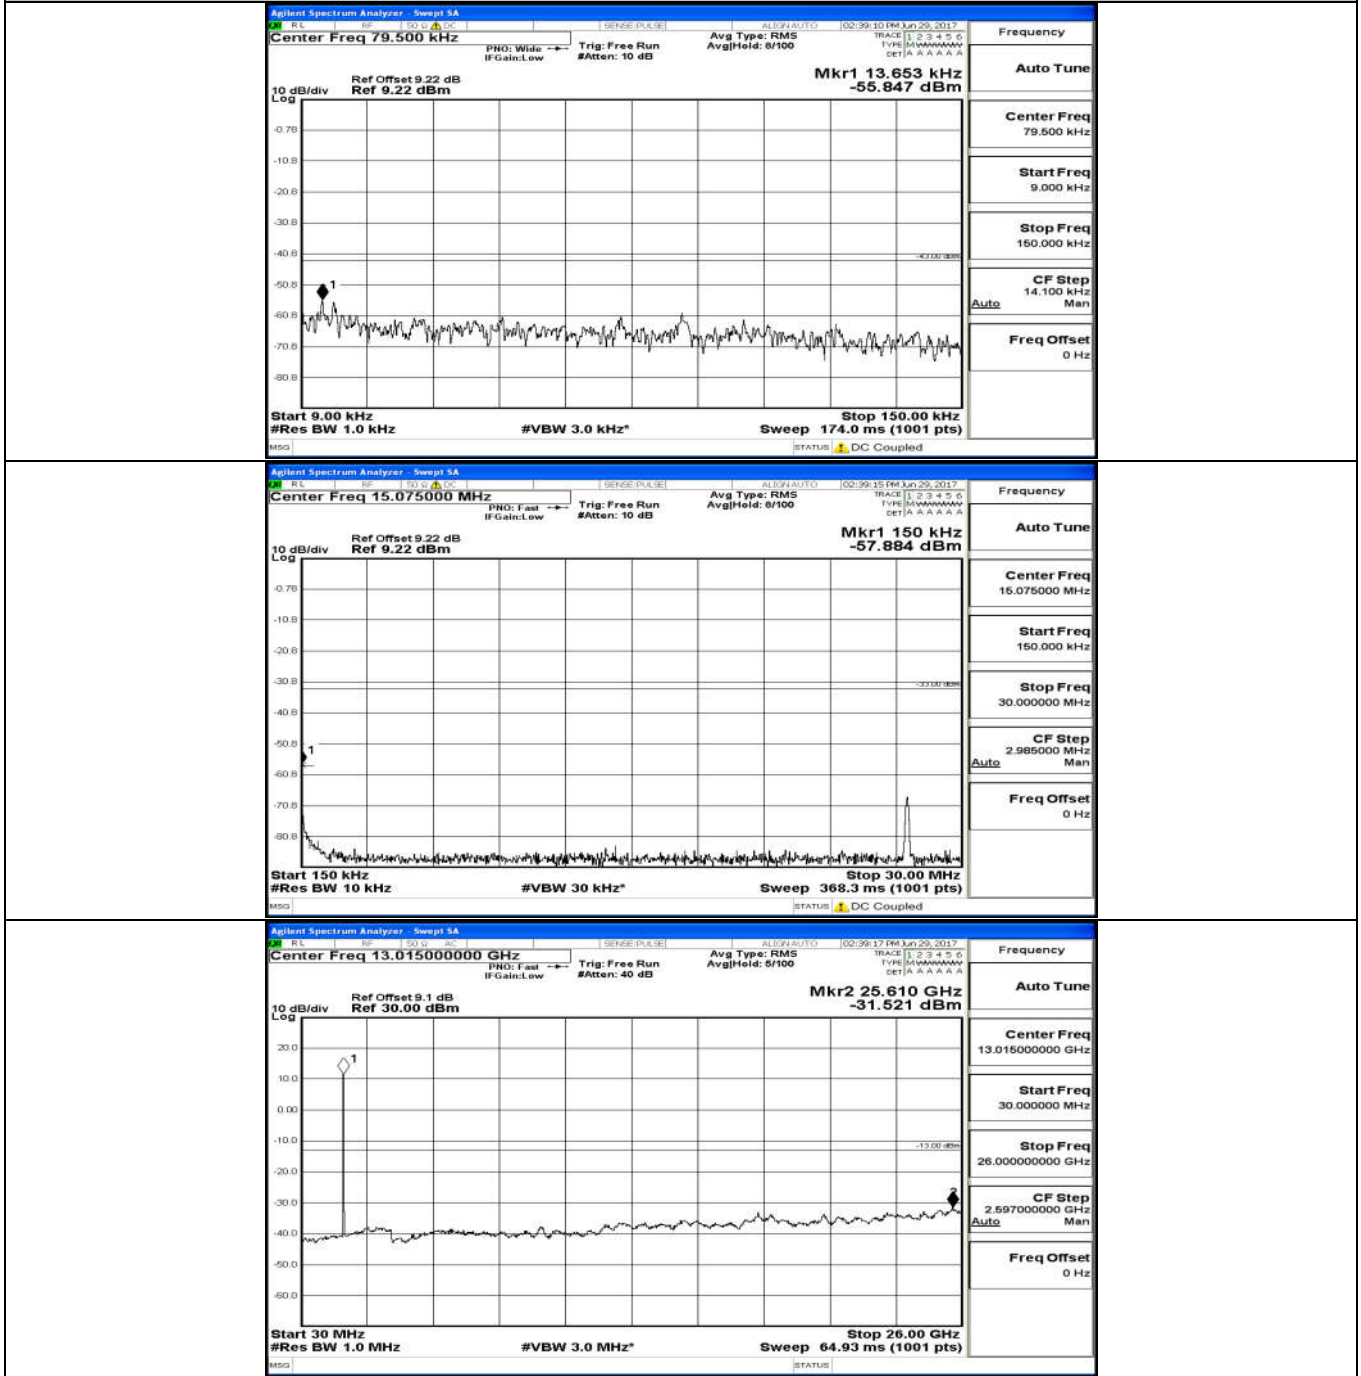

(Channel Bandwidth: 15 MHz)_MCH_16QAM_75RB#0