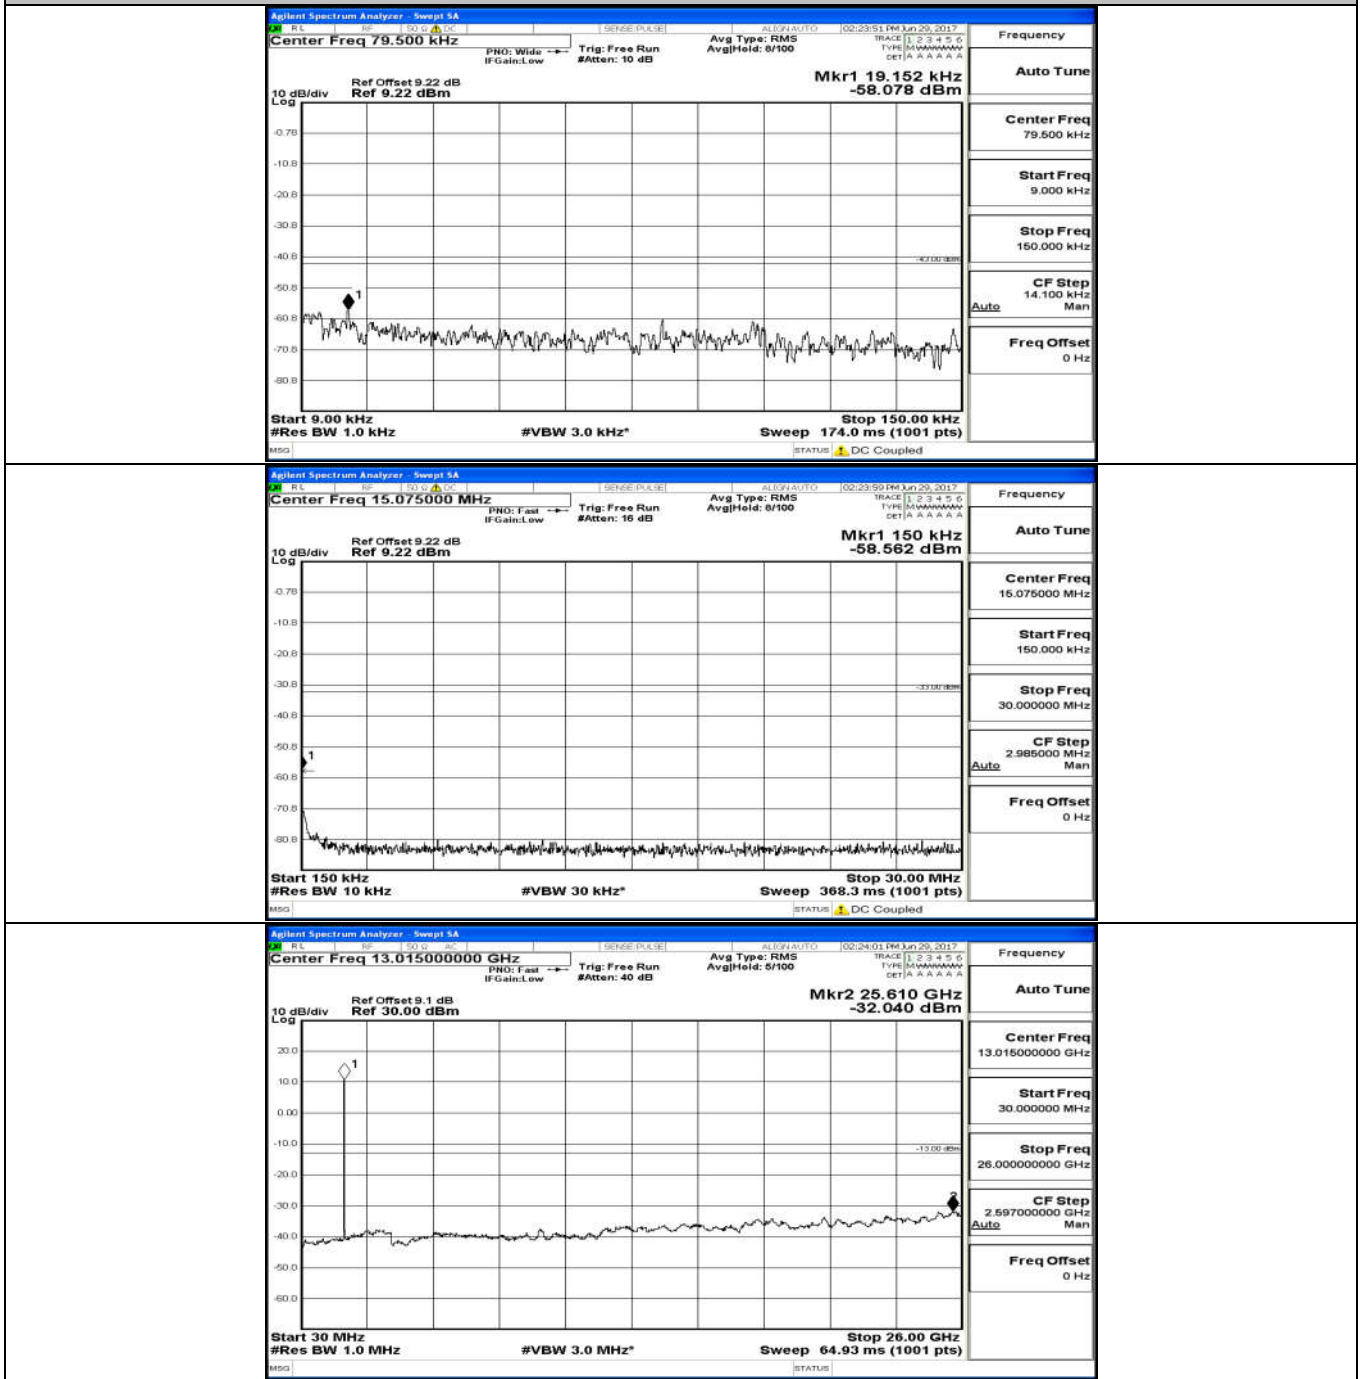

Channel Bandwidth: 3 MHz

(Channel Bandwidth: 3 MHz)_LCH_QPSK_15RB#0

(Channel Bandwidth: 3 MHz)_MCH_QPSK_15RB#0

(Channel Bandwidth: 3 MHz)_HCH_QPSK_15RB#0

(Channel Bandwidth: 3 MHz)_LCH_16QAM_15RB#0

(Channel Bandwidth: 3 MHz)_MCH_16QAM_15RB#0

(Channel Bandwidth: 3 MHz)_HCH_16QAM_15RB#0

Channel Bandwidth: 5 MHz

(Channel Bandwidth: 5 MHz)_LCH_QPSK_25RB#0

(Channel Bandwidth: 5 MHz)_MCH_QPSK_25RB#0

(Channel Bandwidth: 5 MHz)_HCH_QPSK_25RB#0

(Channel Bandwidth: 5 MHz)_LCH_16QAM_25RB#0