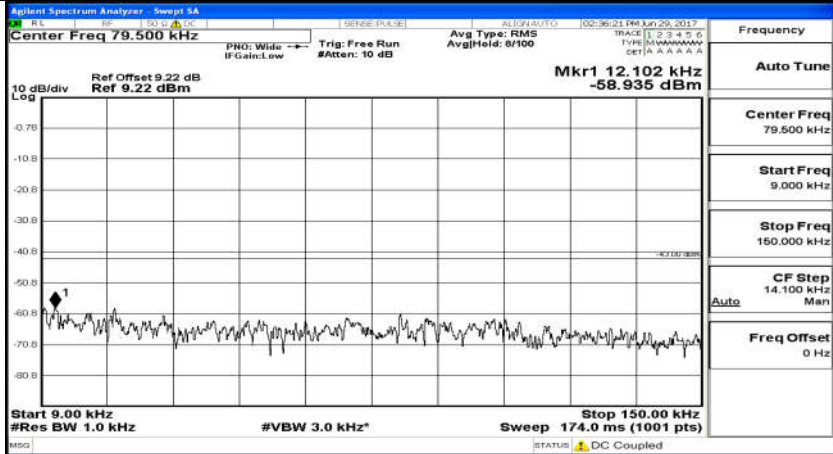

Channel Bandwidth: 10 MHz_HCH_16QAM_50RB#0