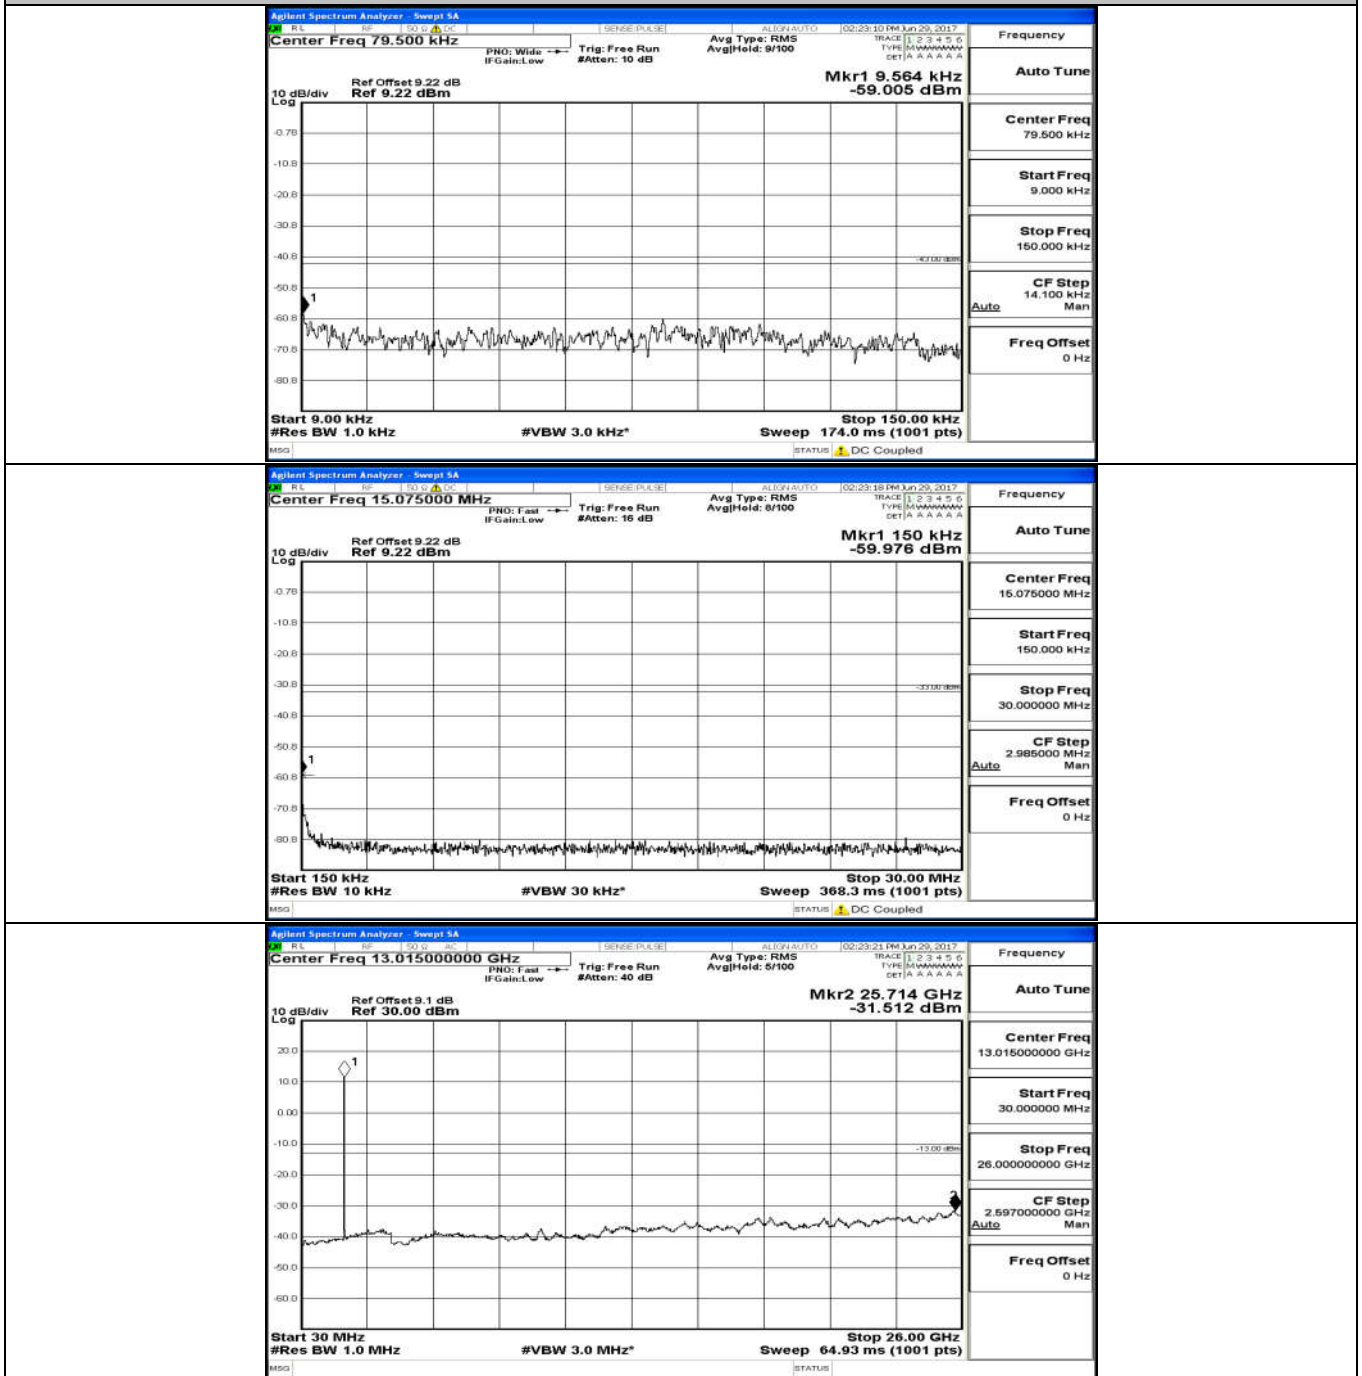

Channel Bandwidth: 3 MHz

(Channel Bandwidth: 3 MHz)_LCH_QPSK_15RB#0

(Channel Bandwidth: 3 MHz)_MCH_QPSK_15RB#0

(Channel Bandwidth: 3 MHz)_HCH_QPSK_15RB#0

(Channel Bandwidth: 3 MHz)_LCH_16QAM_15RB#0

(Channel Bandwidth: 3 MHz)_MCH_16QAM_15RB#0

(Channel Bandwidth: 3 MHz)_HCH_16QAM_15RB#0

Channel Bandwidth: 5 MHz

(Channel Bandwidth: 5 MHz)_LCH_QPSK_25RB#0

(Channel Bandwidth: 5 MHz)_MCH_QPSK_25RB#0

(Channel Bandwidth: 5 MHz)_HCH_QPSK_25RB#0

(Channel Bandwidth: 5 MHz)_LCH_16QAM_25RB#0