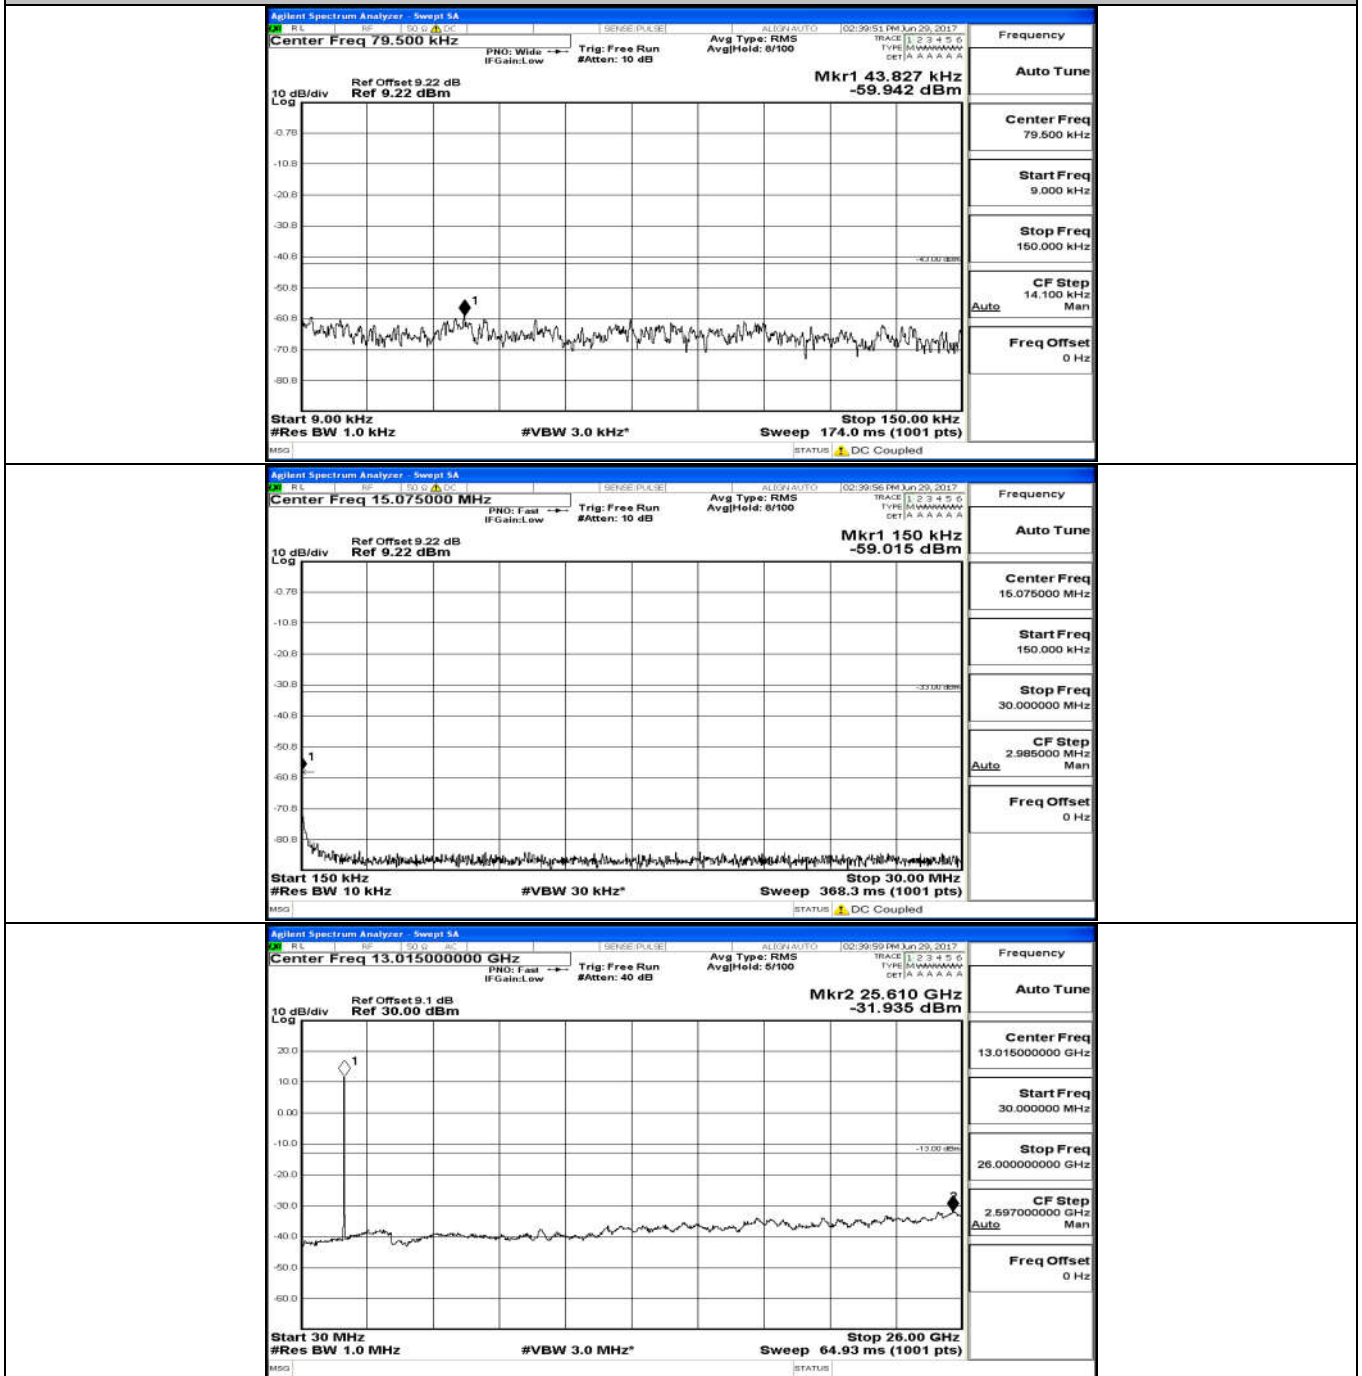

Channel Bandwidth: 10 MHz_MCH_16QAM_50RB#0

Channel Bandwidth: 10 MHz_HCH_16QAM_50RB#0

Channel Bandwidth: 15 MHz

(Channel Bandwidth:15 MHz)_LCH_QPSK_75RB#0

(Channel Bandwidth: 15 MHz)_MCH_QPSK_75RB#0

(Channel Bandwidth: 15 MHz)_HCH_QPSK_75RB#0