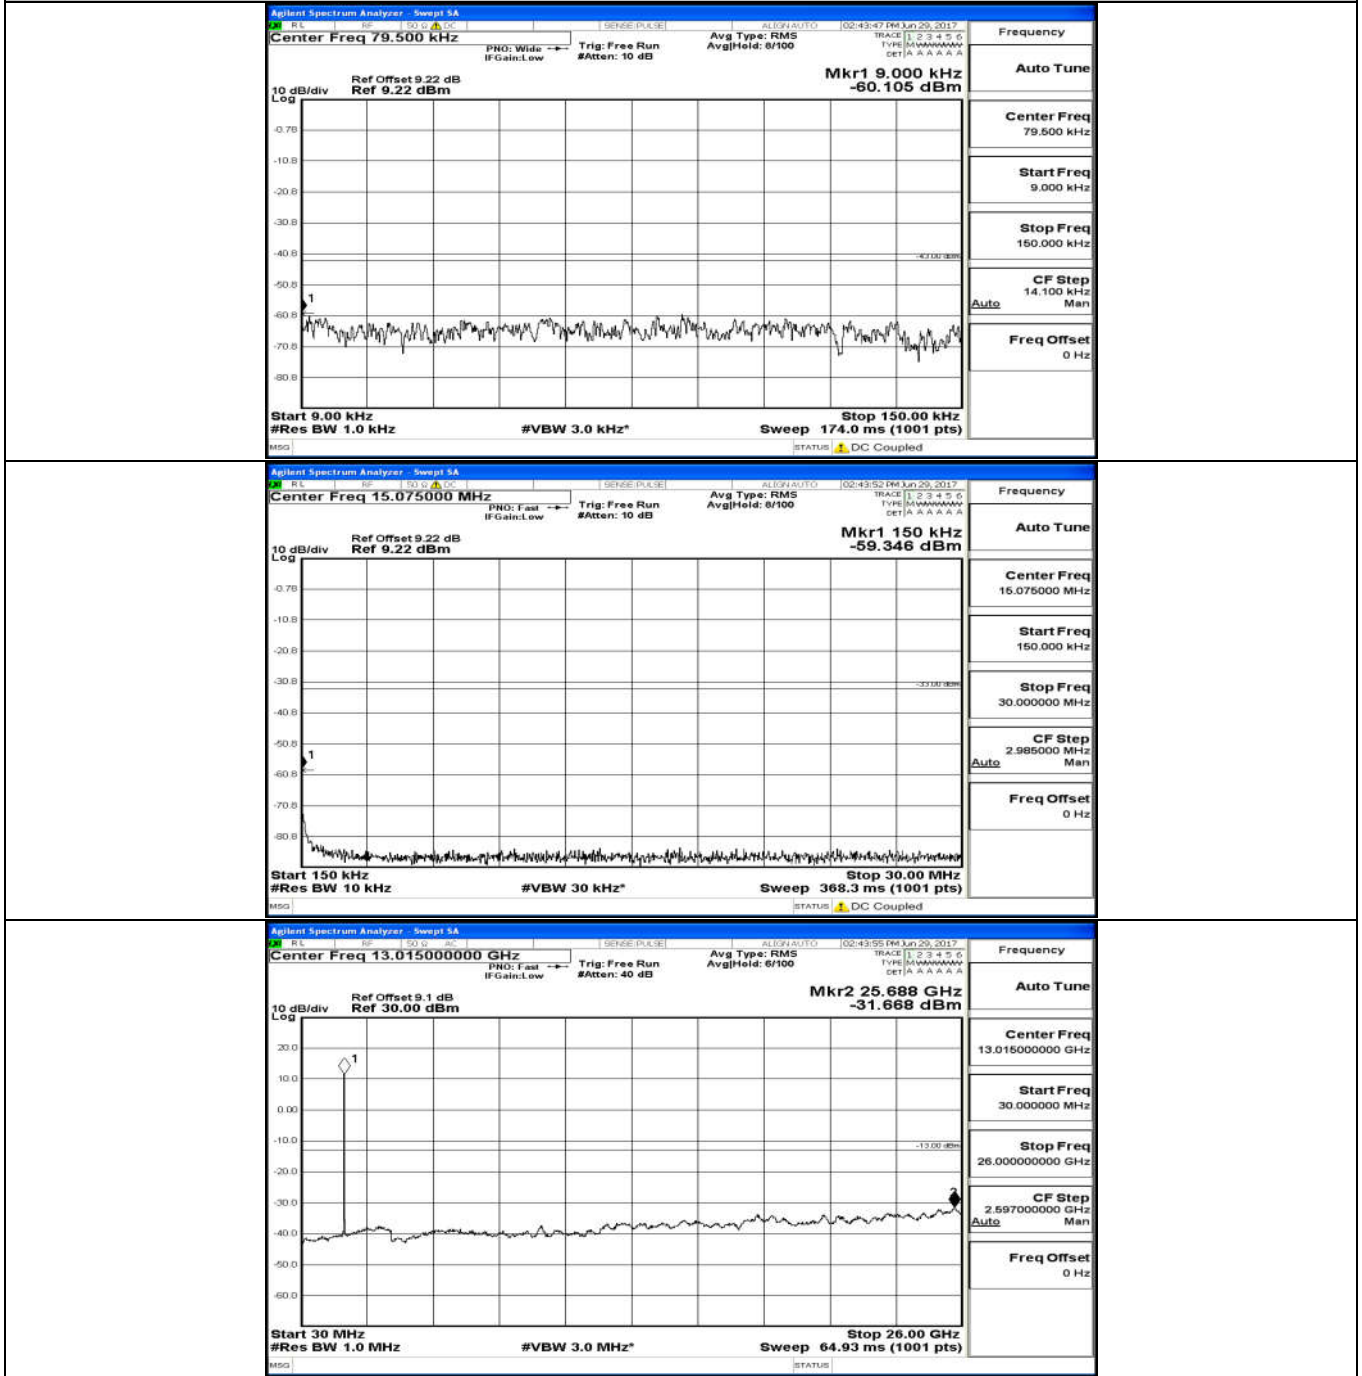

(Channel Bandwidth:20 MHz)_HCH_QPSK_100RB#0