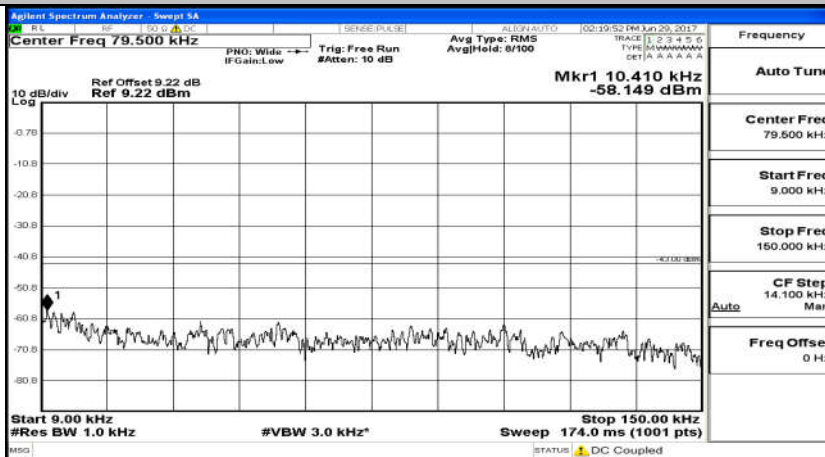

B.5: Conducted Spurious Emission

(Channel Bandwidth: 1.4 MHz)_LCH_QPSK_6RB#0

(Channel Bandwidth: 1.4 MHz)_MCH_QPSK_6RB#0

(Channel Bandwidth: 1.4 MHz)_HCH_QPSK_6RB#0

(Channel Bandwidth: 1.4 MHz)_LCH_16QAM_6RB#0

(Channel Bandwidth: 1.4 MHz)_MCH_16QAM_6RB#0

(Channel Bandwidth: 1.4 MHz)_HCH_16QAM_6RB#0

Frequency
Auto Tune
Center Freq 79.500 kHz
Start Freq 9.000 kHz
Stop Freq 150.000 kHz
CF Step 14.100 kHz Man
Freq Offset 0 Hz

Frequency
Auto Tune
Center Freq 15.075000 MHz
Start Freq 150.000 kHz
Stop Freq 30.000000 MHz
CF Step 2.985000 MHz Man
Freq Offset 0 Hz

Frequency
Auto Tune
Center Freq 13.01500000 GHz
Start Freq 30.000000 MHz
Stop Freq 26.00000000 GHz
CF Step 2.597000000 GHz Man
Freq Offset 0 Hz