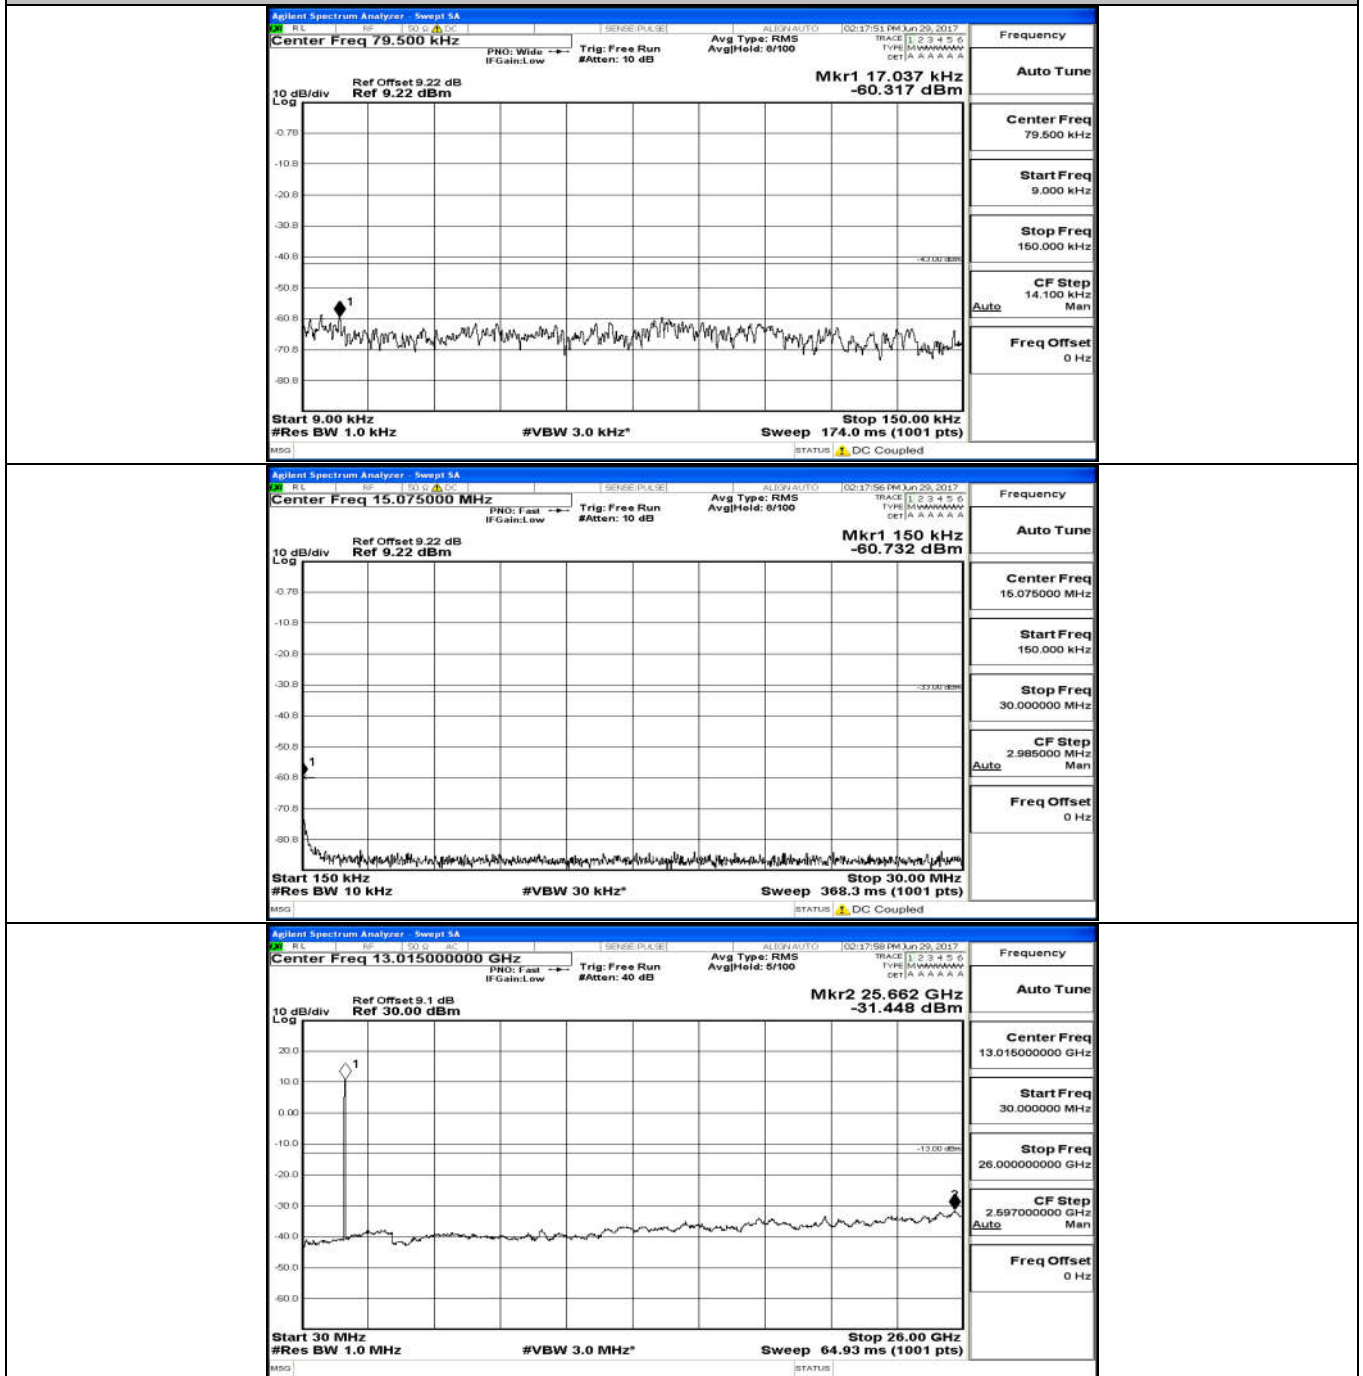

B.5: Conducted Spurious Emission

(Channel Bandwidth: 1.4 MHz)_LCH_QPSK_6RB#0

(Channel Bandwidth: 1.4 MHz)_MCH_QPSK_6RB#0

(Channel Bandwidth: 1.4 MHz)_HCH_QPSK_6RB#0

(Channel Bandwidth: 1.4 MHz)_LCH_16QAM_6RB#0

(Channel Bandwidth: 1.4 MHz)_MCH_16QAM_6RB#0

(Channel Bandwidth: 1.4 MHz)_HCH_16QAM_6RB#0

Frequency
Auto Tune
Center Freq 79.500 kHz
Start Freq 9.000 kHz
Stop Freq 150.000 kHz
CF Step 14.100 kHz Man
Freq Offset 0 Hz