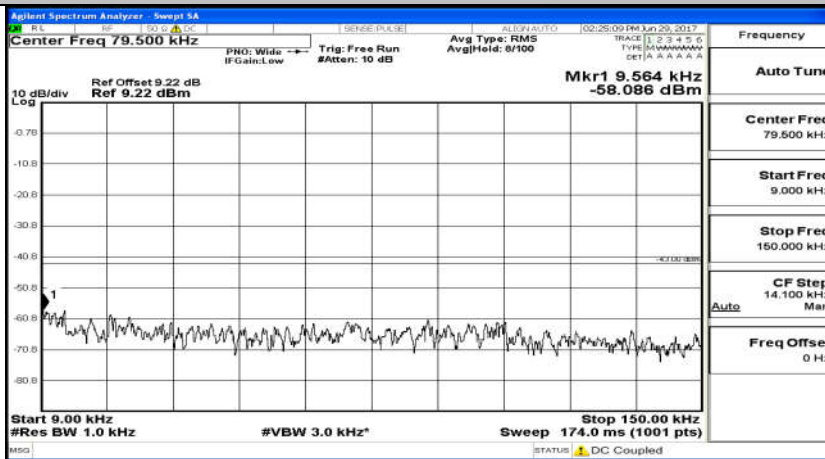

(Channel Bandwidth: 3 MHz)_HCH_16QAM_15RB#0

Channel Bandwidth: 5 MHz

(Channel Bandwidth: 5 MHz)_LCH_QPSK_25RB#0

(Channel Bandwidth: 5 MHz)_MCH_QPSK_25RB#0

(Channel Bandwidth: 5 MHz)_HCH_QPSK_25RB#0

(Channel Bandwidth: 5 MHz)_LCH_16QAM_25RB#0