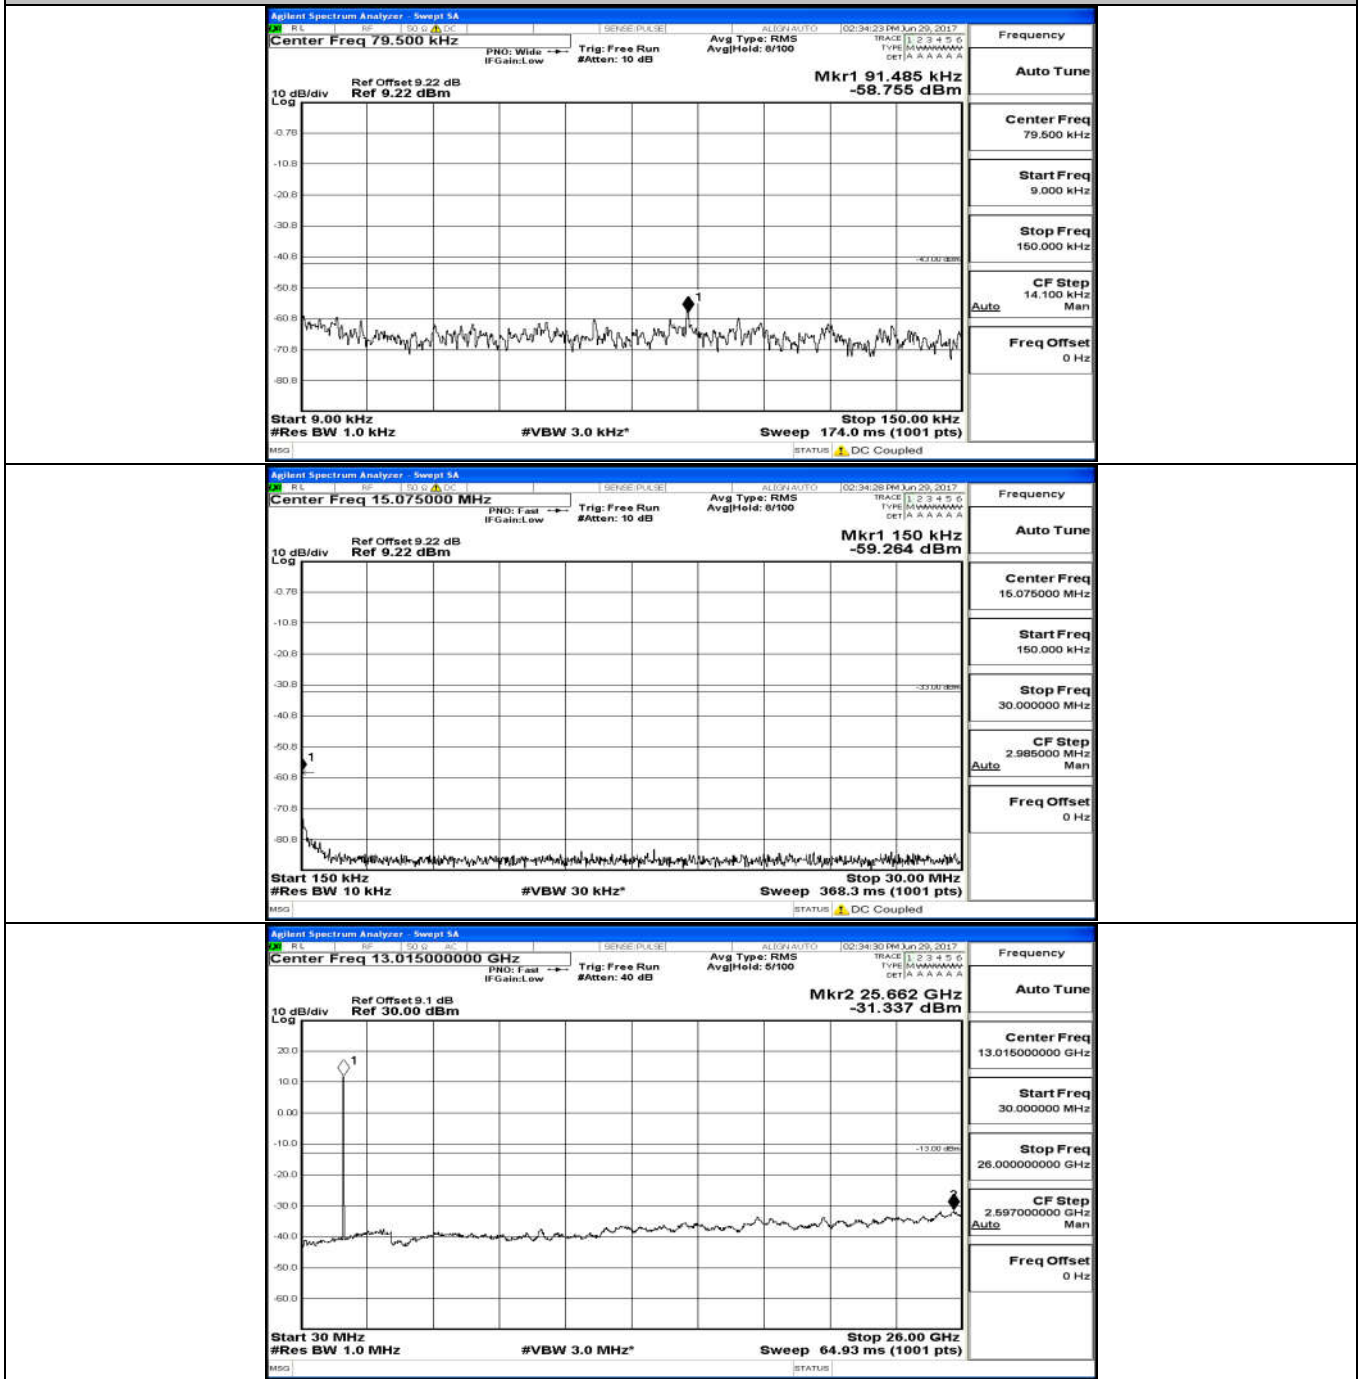

(Channel Bandwidth: 5 MHz)_MCH_16QAM_25RB#0

(Channel Bandwidth: 5 MHz)_HCH_16QAM_25RB#0

Channel Bandwidth: 10 MHz

Channel Bandwidth: 10 MHz_MCH_QPSK_50RB#0

Channel Bandwidth: 10 MHz_HCH_QPSK_50RB#0

Channel Bandwidth: 10 MHz_LCH_16QAM_50RB#0