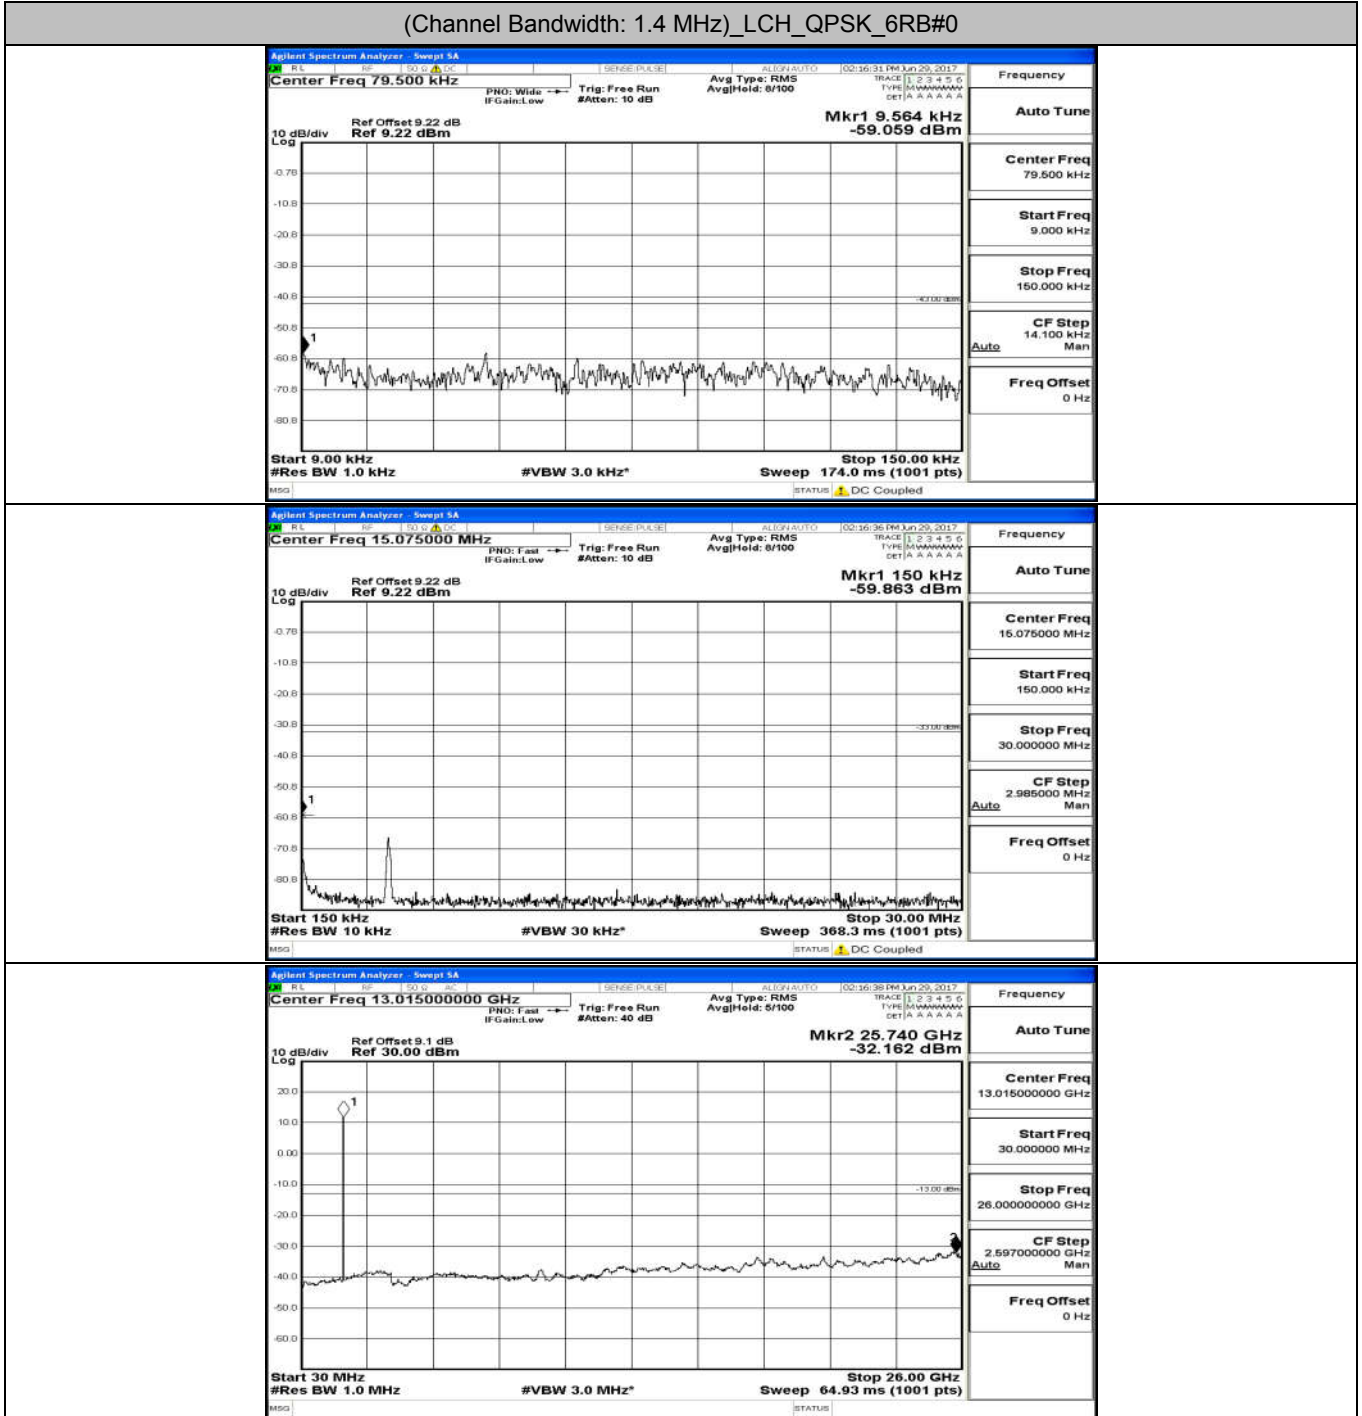

B.5: Conducted Spurious Emission

(Channel Bandwidth: 1.4 MHz)_LCH_QPSK_6RB#0

(Channel Bandwidth: 1.4 MHz)_MCH_QPSK_6RB#0

(Channel Bandwidth: 1.4 MHz)_HCH_QPSK_6RB#0

(Channel Bandwidth: 1.4 MHz)_LCH_16QAM_6RB#0

(Channel Bandwidth: 1.4 MHz)_MCH_16QAM_6RB#0

(Channel Bandwidth: 1.4 MHz)_HCH_16QAM_6RB#0

Frequency
Auto Tune
Center Freq 79.500 kHz
Start Freq 9.000 kHz
Stop Freq 150.000 kHz
CF Step 14.100 kHz Man
Freq Offset 0 Hz