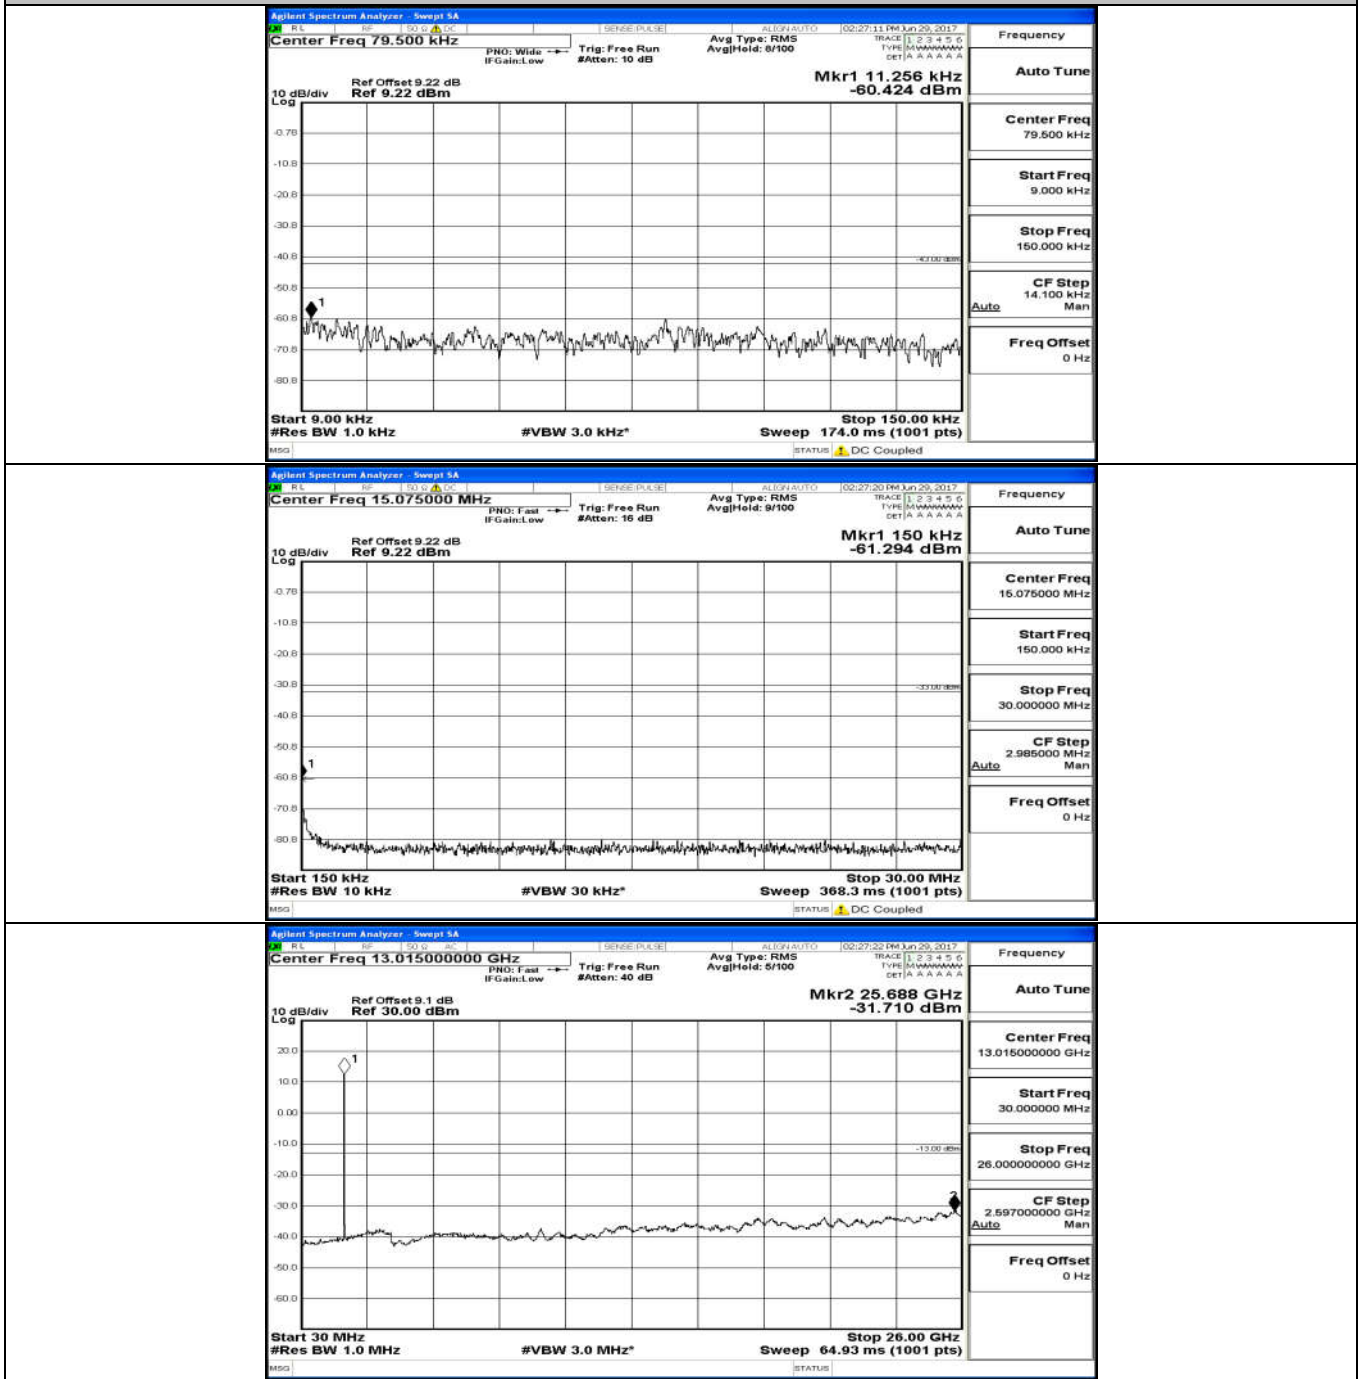

(Channel Bandwidth: 3 MHz)_HCH_16QAM_15RB#0

Channel Bandwidth: 5 MHz

(Channel Bandwidth: 5 MHz)_LCH_QPSK_25RB#0

(Channel Bandwidth: 5 MHz)_MCH_QPSK_25RB#0

(Channel Bandwidth: 5 MHz)_HCH_QPSK_25RB#0

(Channel Bandwidth: 5 MHz)_LCH_16QAM_25RB#0