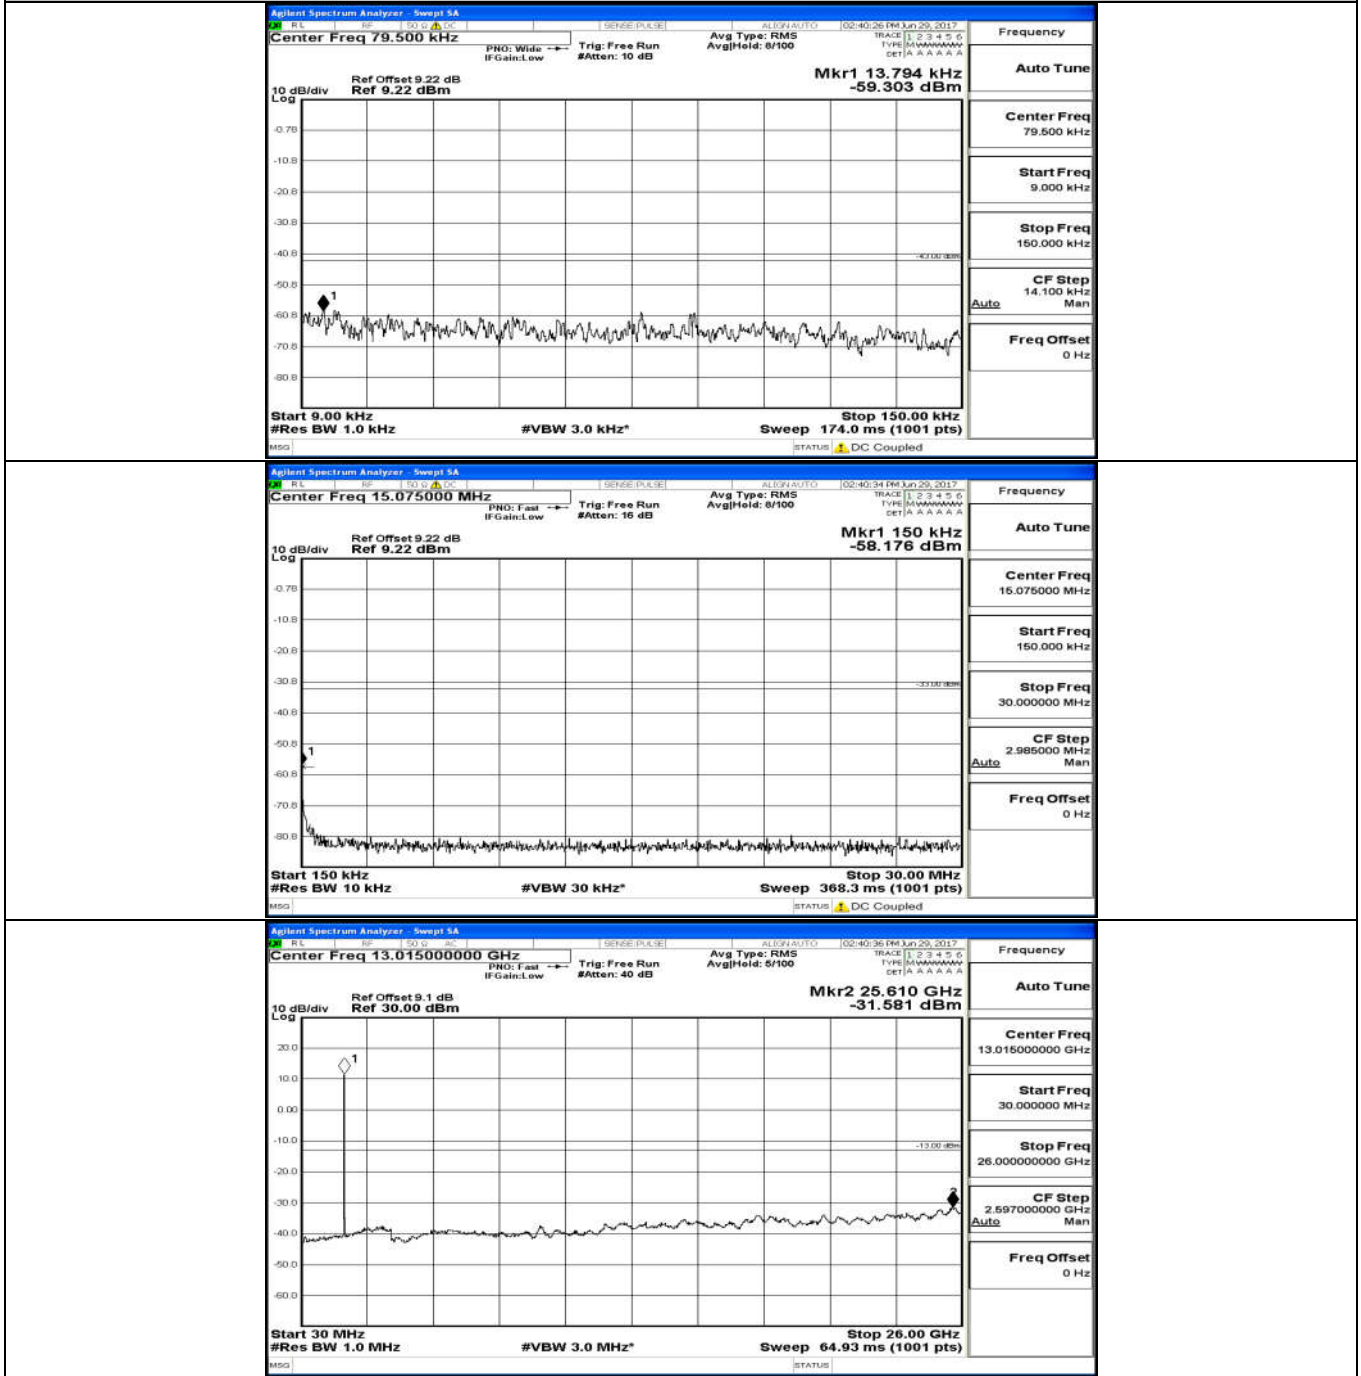

(Channel Bandwidth: 15 MHz)_HCH_16QAM_75RB#0