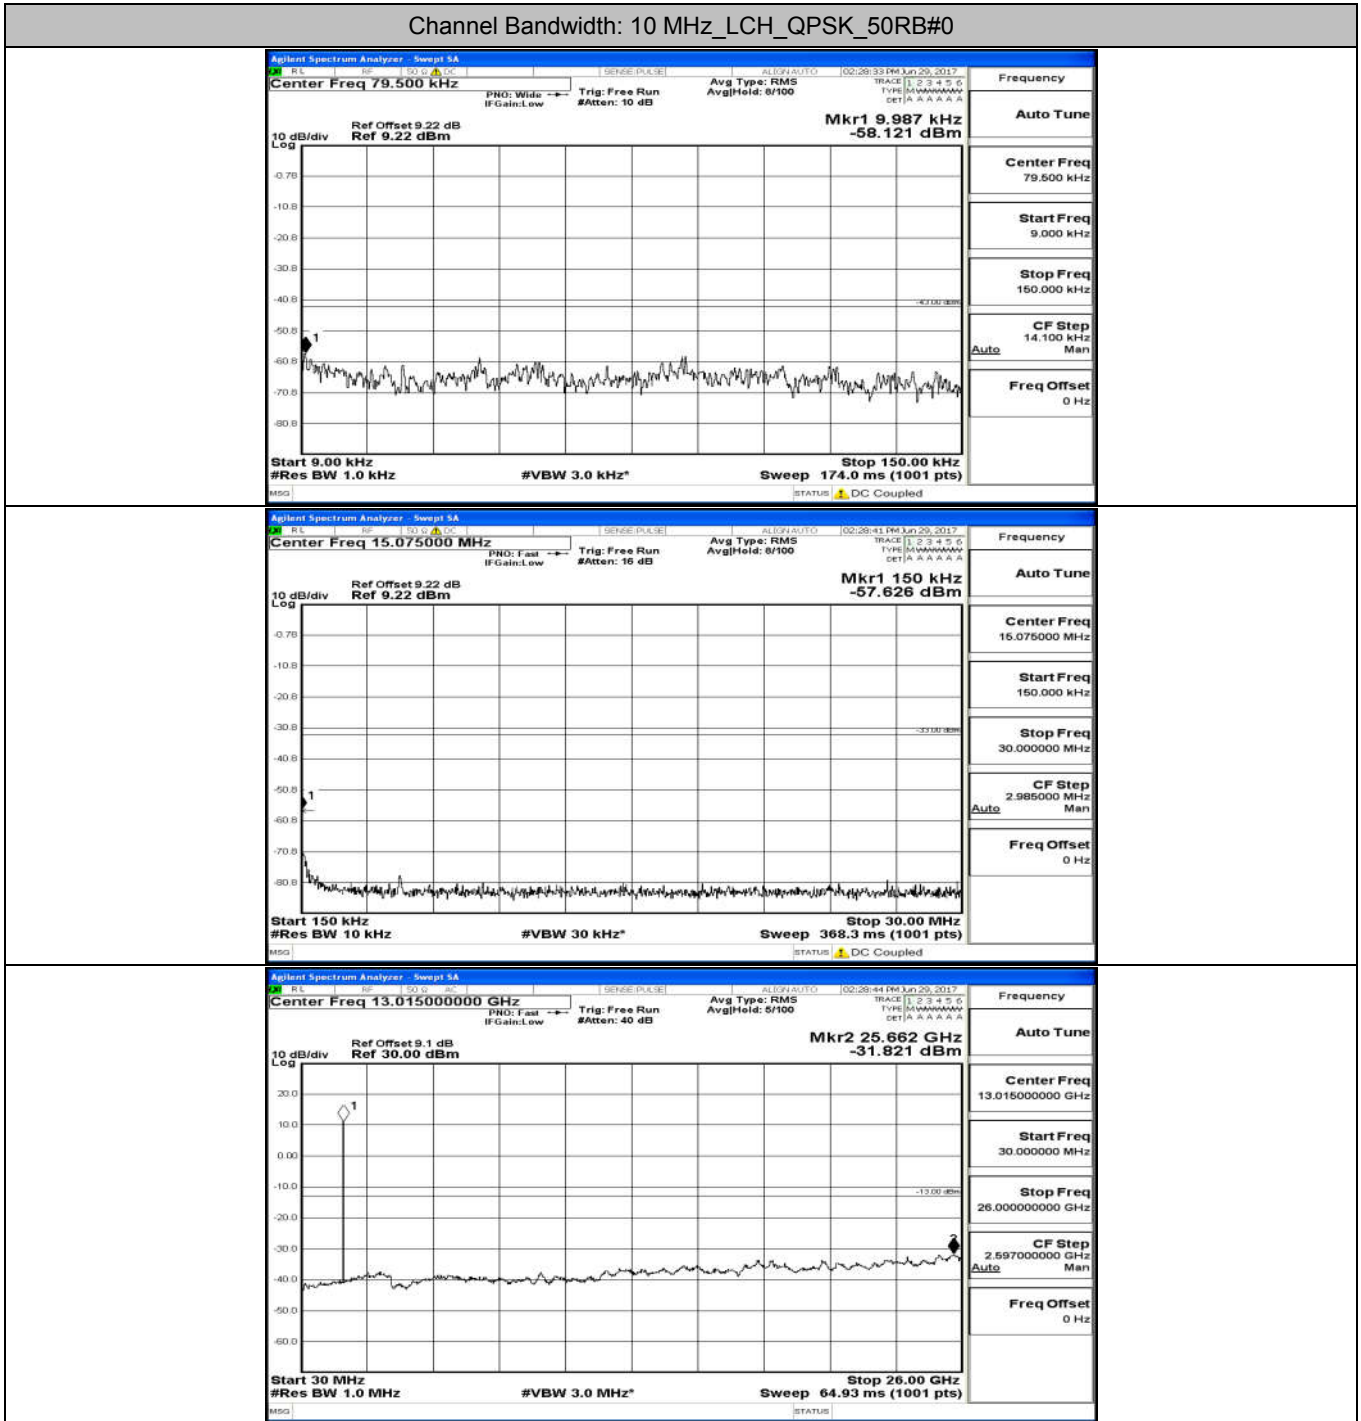

Channel Bandwidth: 10 MHz