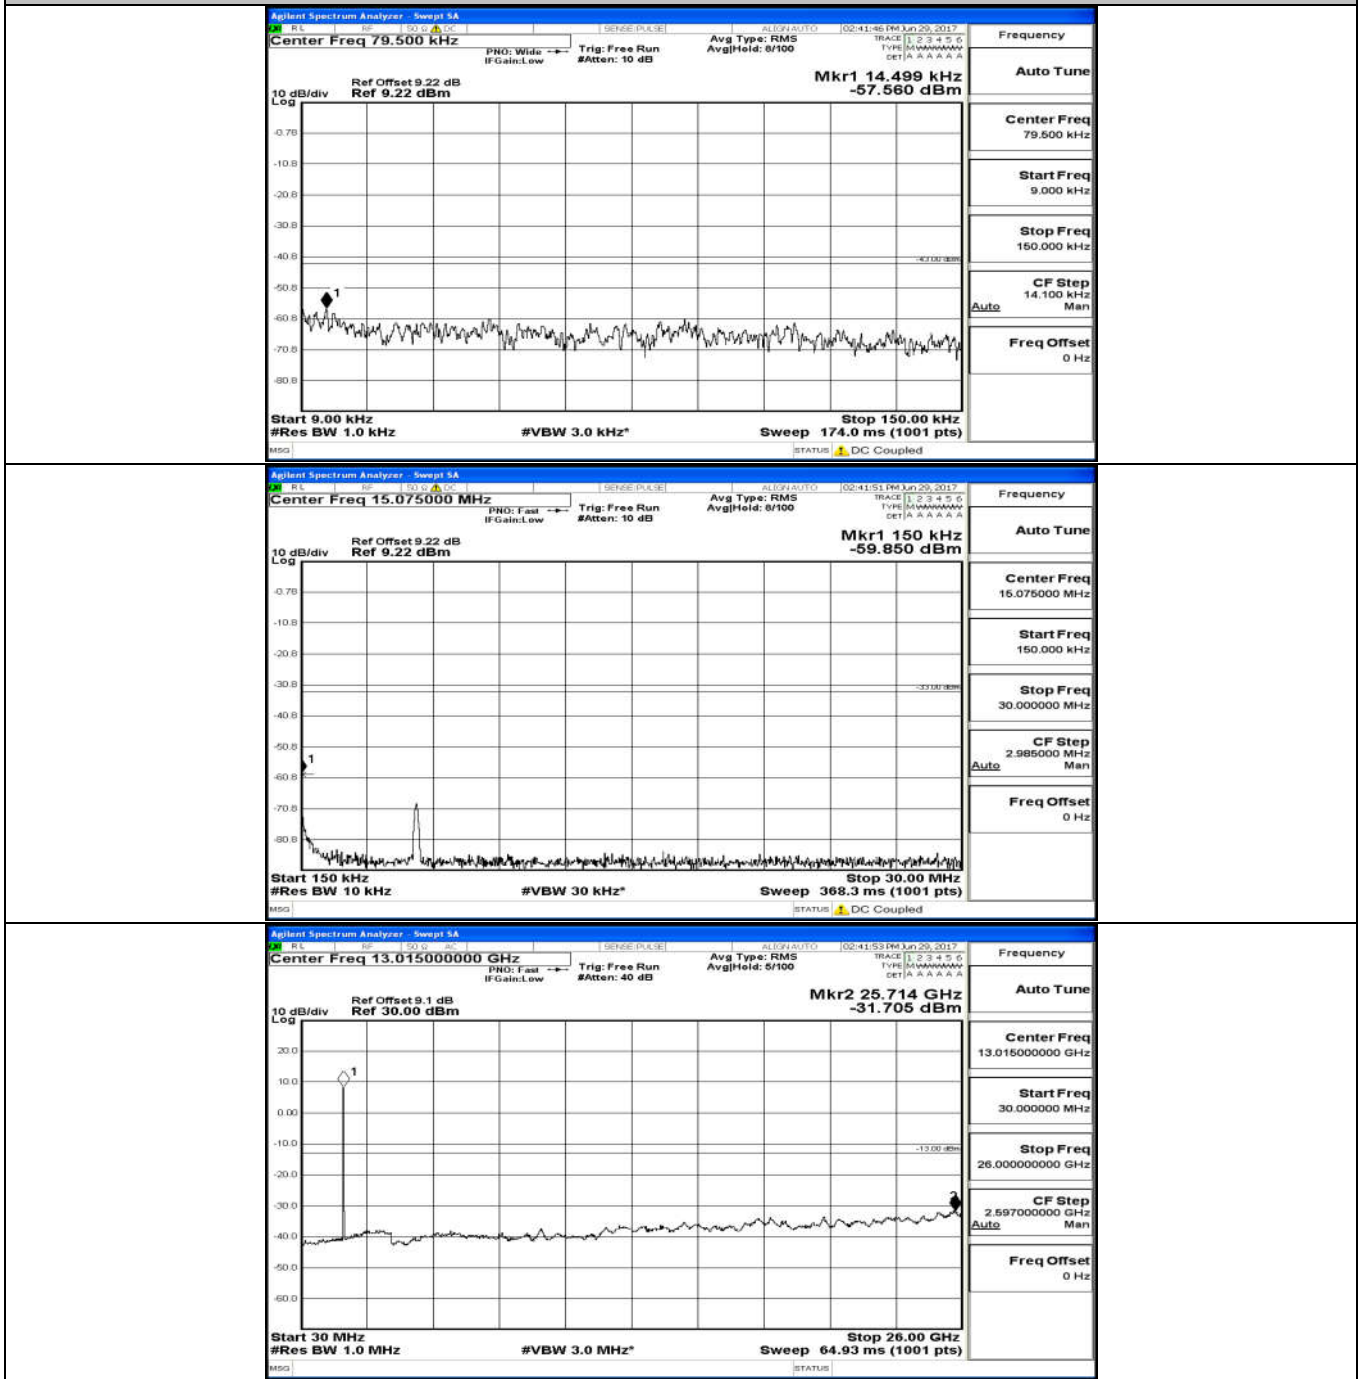

(Channel Bandwidth:20 MHz)_LCH_16QAM_100RB#0