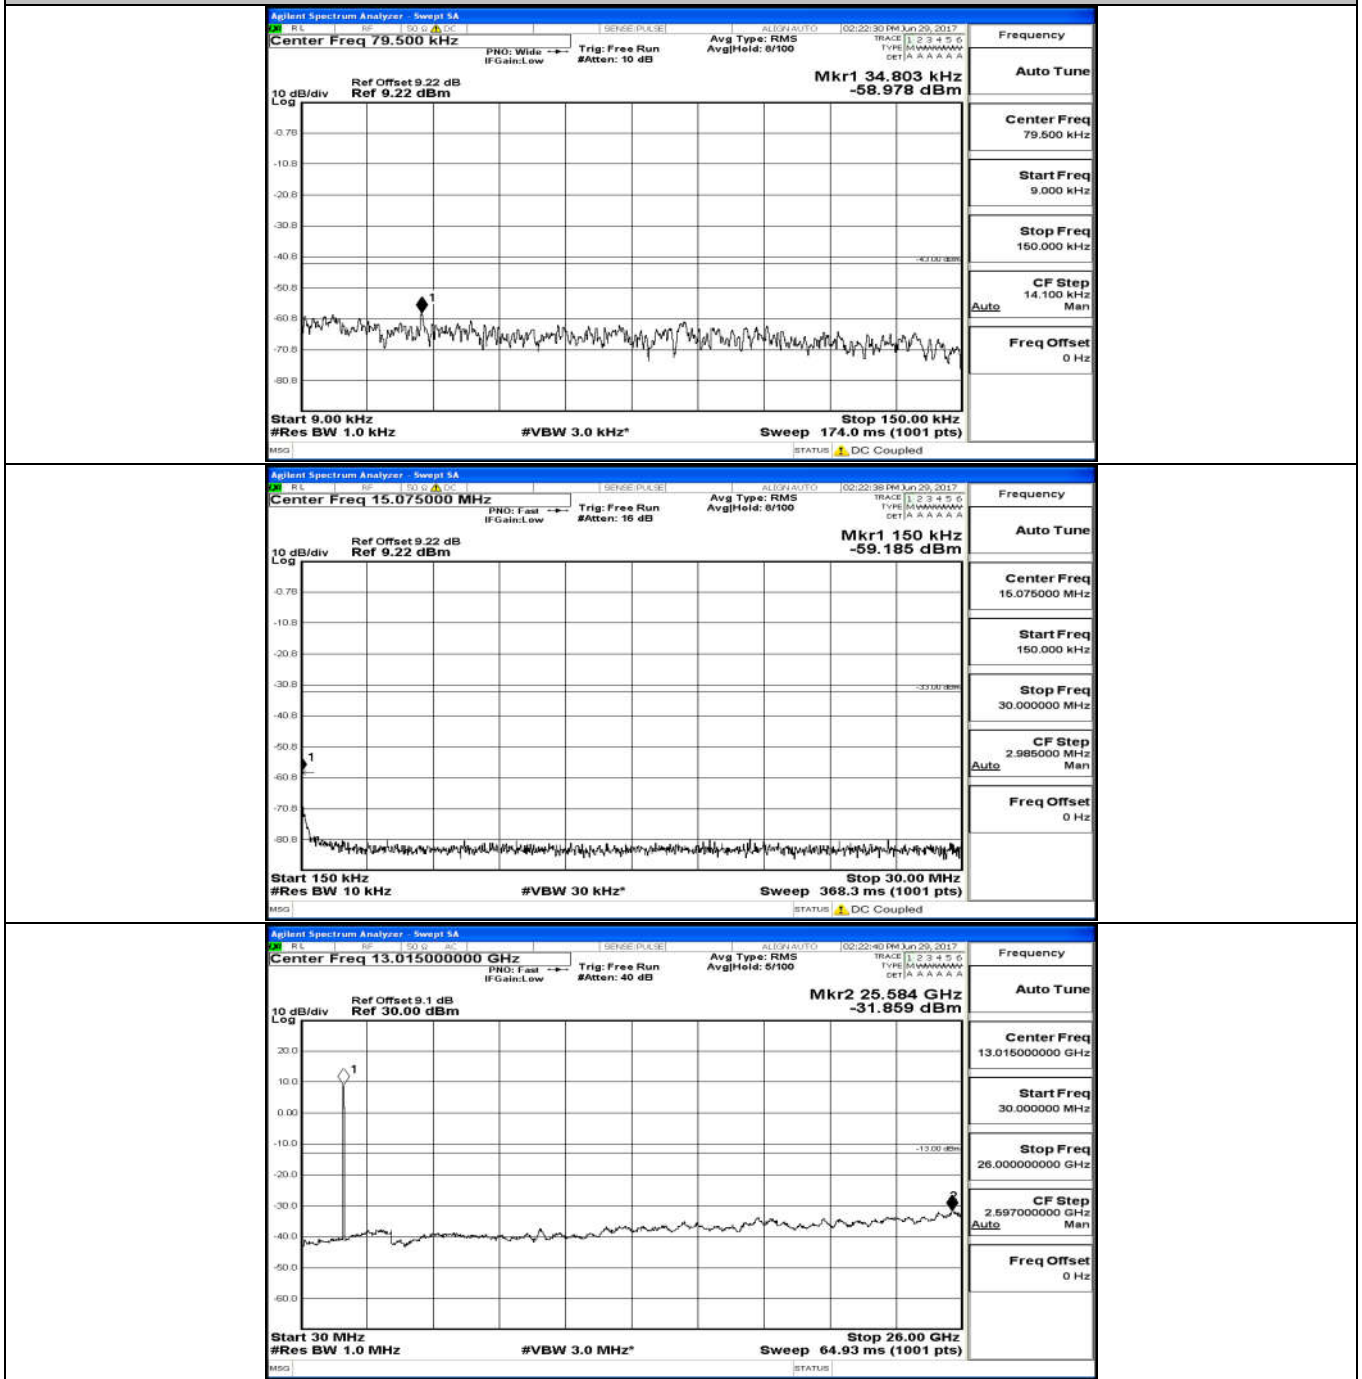

Channel Bandwidth: 3 MHz

(Channel Bandwidth: 3 MHz)_LCH_QPSK_15RB#0

(Channel Bandwidth: 3 MHz)_MCH_QPSK_15RB#0

(Channel Bandwidth: 3 MHz)_HCH_QPSK_15RB#0

(Channel Bandwidth: 3 MHz)_LCH_16QAM_15RB#0

(Channel Bandwidth: 3 MHz)_MCH_16QAM_15RB#0

(Channel Bandwidth: 3 MHz)_HCH_16QAM_15RB#0

Channel Bandwidth: 5 MHz

(Channel Bandwidth: 5 MHz)_LCH_QPSK_25RB#0

(Channel Bandwidth: 5 MHz)_MCH_QPSK_25RB#0

(Channel Bandwidth: 5 MHz)_HCH_QPSK_25RB#0

(Channel Bandwidth: 5 MHz)_LCH_16QAM_25RB#0