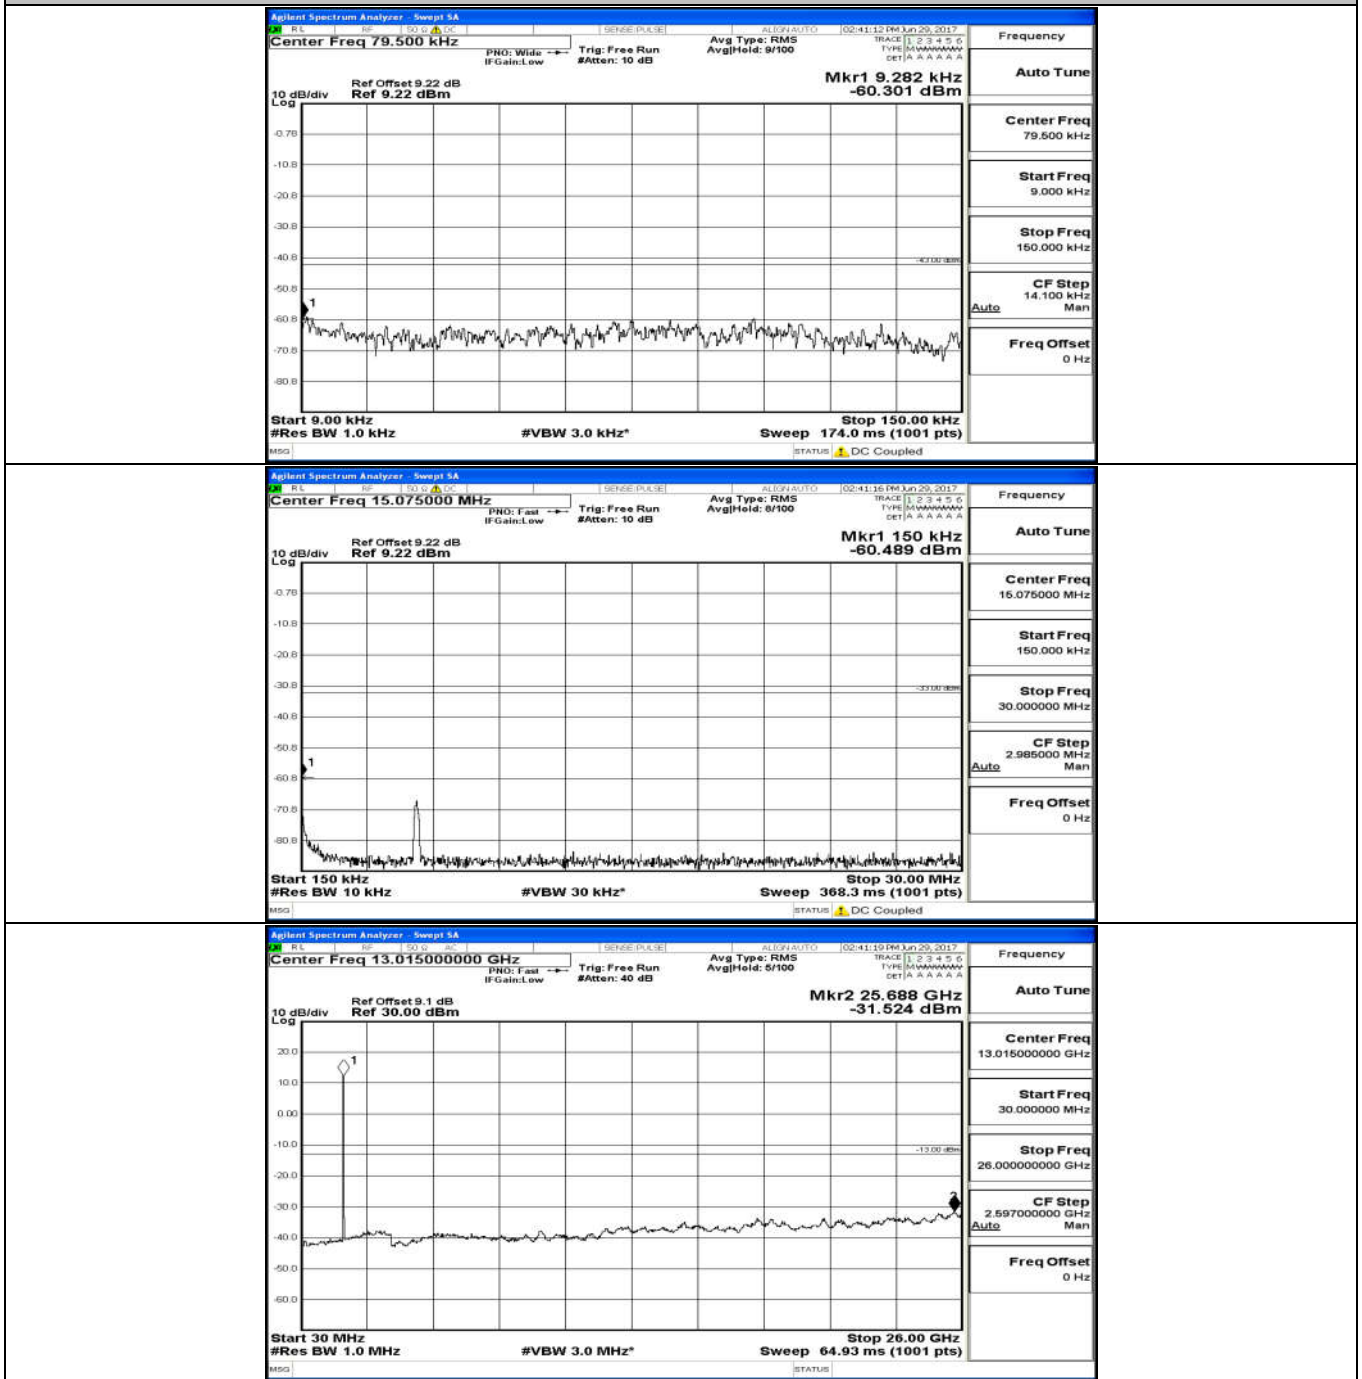

(Channel Bandwidth:15 MHz)_LCH_16QAM_75RB#0

(Channel Bandwidth: 15 MHz)_MCH_16QAM_75RB#0

(Channel Bandwidth: 15 MHz)_HCH_16QAM_75RB#0

Channel Bandwidth: 20 MHz

(Channel Bandwidth:20 MHz)_LCH_QPSK_100RB#0

(Channel Bandwidth:20 MHz)_MCH_QPSK_100RB#0