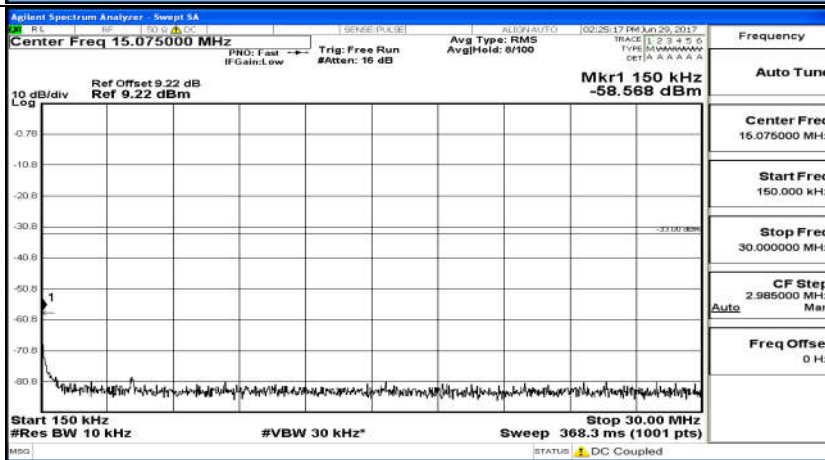

(Channel Bandwidth: 3 MHz)_HCH_16QAM_15RB#0

Channel Bandwidth: 5 MHz

(Channel Bandwidth: 5 MHz)_LCH_QPSK_25RB#0

(Channel Bandwidth: 5 MHz)_MCH_QPSK_25RB#0

(Channel Bandwidth: 5 MHz)_HCH_QPSK_25RB#0

(Channel Bandwidth: 5 MHz)_LCH_16QAM_25RB#0