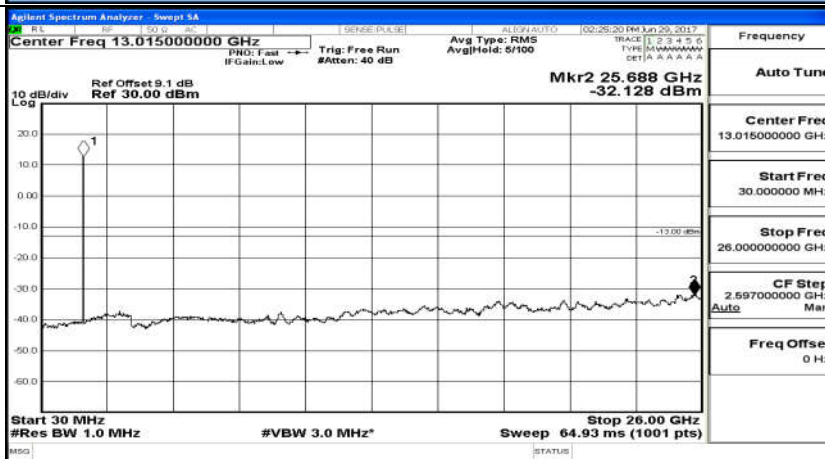

(Channel Bandwidth: 3 MHz)_HCH_16QAM_15RB#0

Channel Bandwidth: 5 MHz

(Channel Bandwidth: 5 MHz)_LCH_QPSK_25RB#0

(Channel Bandwidth: 5 MHz)_MCH_QPSK_25RB#0

(Channel Bandwidth: 5 MHz)_HCH_QPSK_25RB#0

(Channel Bandwidth: 5 MHz)_LCH_16QAM_25RB#0