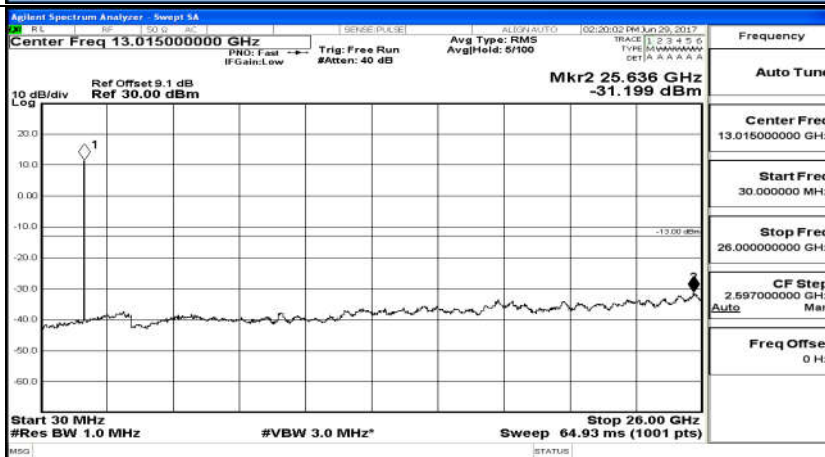

B.5: Conducted Spurious Emission

(Channel Bandwidth: 1.4 MHz)_LCH_QPSK_6RB#0

(Channel Bandwidth: 1.4 MHz)_MCH_QPSK_6RB#0

(Channel Bandwidth: 1.4 MHz)_HCH_QPSK_6RB#0

(Channel Bandwidth: 1.4 MHz)_LCH_16QAM_6RB#0

(Channel Bandwidth: 1.4 MHz)_MCH_16QAM_6RB#0

(Channel Bandwidth: 1.4 MHz)_HCH_16QAM_6RB#0

Frequency
Auto Tune
Center Freq 79.500 kHz
Start Freq 9.000 kHz
Stop Freq 150.000 kHz
CF Step 14.100 kHz Man
Freq Offset 0 Hz

Frequency
Auto Tune
Center Freq 15.075000 MHz
Start Freq 150.000 kHz
Stop Freq 30.000000 MHz
CF Step 2.985000 MHz Man
Freq Offset 0 Hz

Frequency
Auto Tune
Center Freq 13.01500000 GHz
Start Freq 30.000000 MHz
Stop Freq 26.00000000 GHz
CF Step 2.597000000 GHz Man
Freq Offset 0 Hz