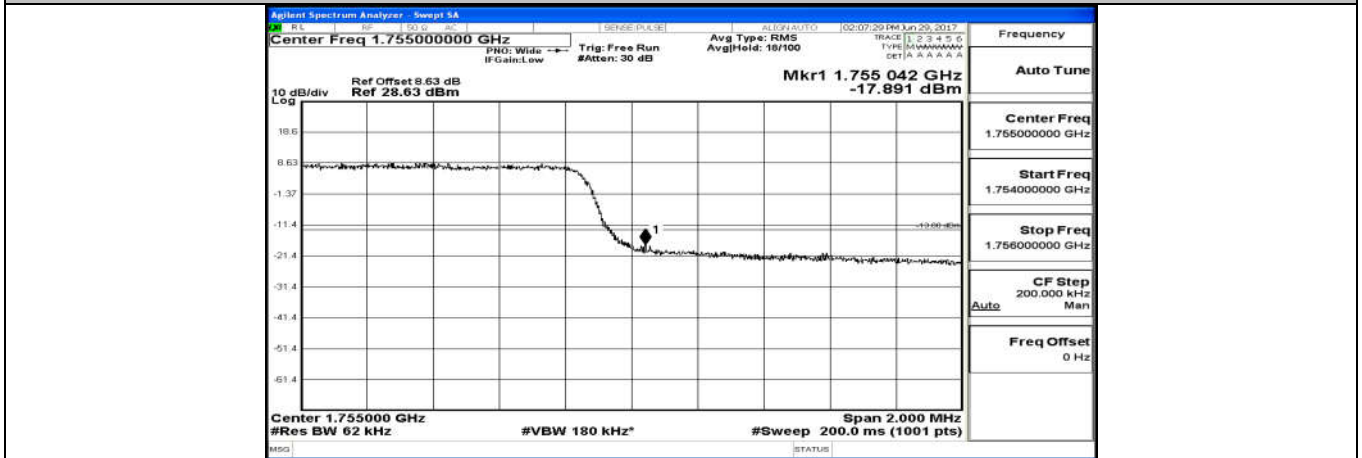

**B.4: Band Edge**

**Channel Bandwidth: 1.4 MHz**

(Channel Bandwidth: 1.4 MHz)\_LCH\_QPSK\_6RB#0

(Channel Bandwidth: 1.4 MHz)\_HCH\_QPSK\_6RB#0

(Channel Bandwidth: 1.4 MHz)\_LCH\_16QAM\_6RB#0

(Channel Bandwidth: 1.4 MHz)\_HCH\_16QAM\_6RB#0

Channel Bandwidth: 3 MHz

(Channel Bandwidth: 3 MHz)\_LCH\_QPSK\_15RB#0

(Channel Bandwidth: 3 MHz)\_HCH\_QPSK\_15RB#0

(Channel Bandwidth: 3 MHz)\_LCH\_16QAM\_15RB#0

(Channel Bandwidth: 3 MHz)\_HCH\_16QAM\_15RB#0