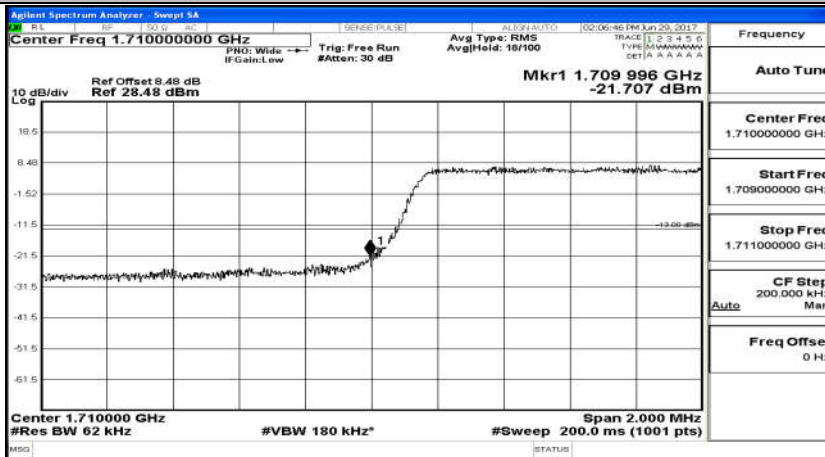

Channel Bandwidth: 3 MHz

(Channel Bandwidth: 3 MHz)\_LCH\_QPSK\_15RB#0

(Channel Bandwidth: 3 MHz)\_HCH\_QPSK\_15RB#0

(Channel Bandwidth: 3 MHz)\_LCH\_16QAM\_15RB#0

(Channel Bandwidth: 3 MHz)\_HCH\_16QAM\_15RB#0

Channel Bandwidth: 5 MHz

(Channel Bandwidth: 5 MHz)\_LCH\_QPSK\_25RB#0

(Channel Bandwidth: 5 MHz)\_HCH\_QPSK\_25RB#0

(Channel Bandwidth: 5 MHz)\_LCH\_16QAM\_25RB#0

(Channel Bandwidth: 5 MHz)\_HCH\_16QAM\_25RB#0