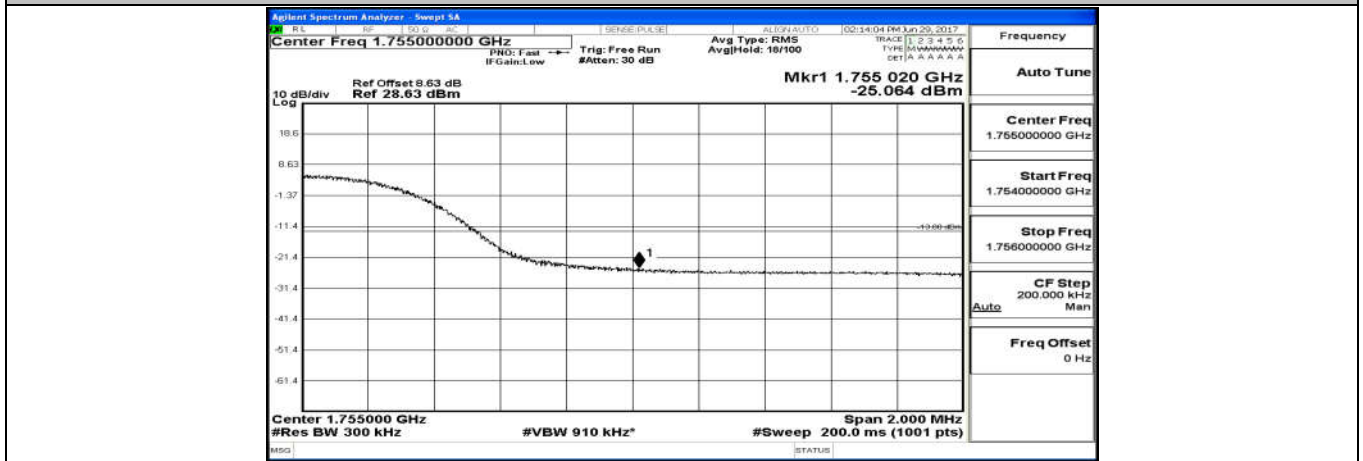

Channel Bandwidth: 15 MHz

(Channel Bandwidth:15 MHz)\_LCH\_QPSK\_75RB#0

(Channel Bandwidth:15 MHz)\_HCH\_QPSK\_75RB#0

(Channel Bandwidth:15 MHz)\_LCH\_16QAM\_75RB#0

(Channel Bandwidth:15 MHz)\_HCH\_16QAM\_75RB#0