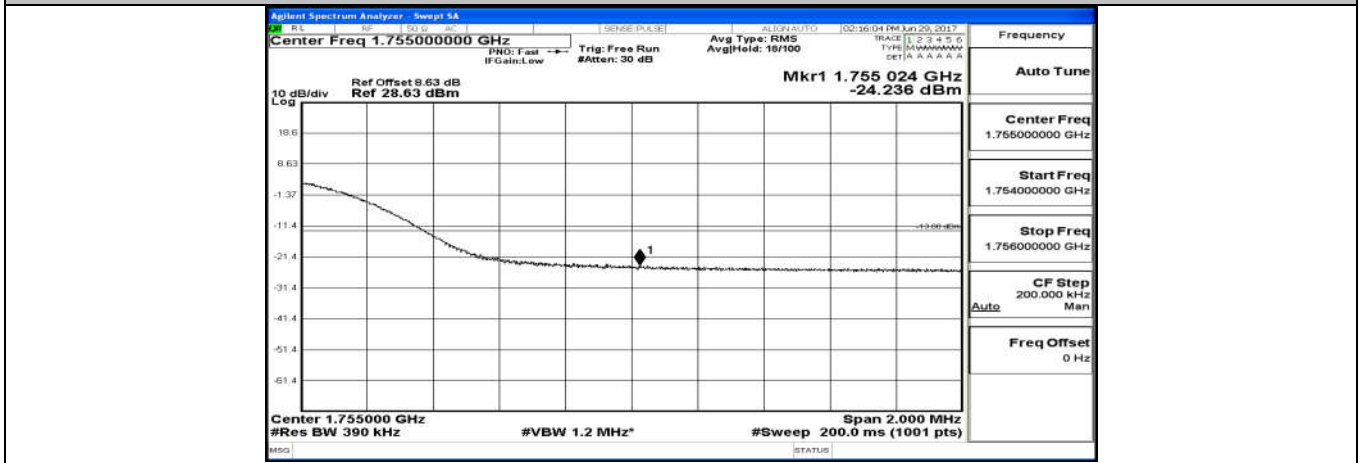

(Channel Bandwidth:20 MHz)_HCH_QPSK_100RB#0