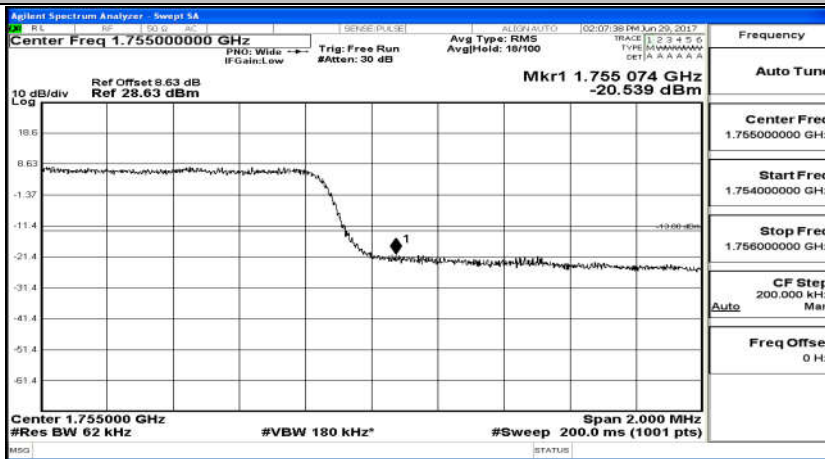

**B.4: Band Edge**

**Channel Bandwidth: 1.4 MHz**

(Channel Bandwidth: 1.4 MHz)\_LCH\_QPSK\_6RB#0

(Channel Bandwidth: 1.4 MHz)\_HCH\_QPSK\_6RB#0

(Channel Bandwidth: 1.4 MHz)\_LCH\_16QAM\_6RB#0

(Channel Bandwidth: 1.4 MHz)\_HCH\_16QAM\_6RB#0

Channel Bandwidth: 3 MHz

(Channel Bandwidth: 3 MHz)\_LCH\_QPSK\_15RB#0

(Channel Bandwidth: 3 MHz)\_HCH\_QPSK\_15RB#0

(Channel Bandwidth: 3 MHz)\_LCH\_16QAM\_15RB#0

(Channel Bandwidth: 3 MHz)\_HCH\_16QAM\_15RB#0

Channel Bandwidth: 5 MHz

(Channel Bandwidth: 5 MHz)\_LCH\_QPSK\_25RB#0

(Channel Bandwidth: 5 MHz)\_HCH\_QPSK\_25RB#0

(Channel Bandwidth: 5 MHz)\_LCH\_16QAM\_25RB#0

(Channel Bandwidth: 5 MHz)\_HCH\_16QAM\_25RB#0