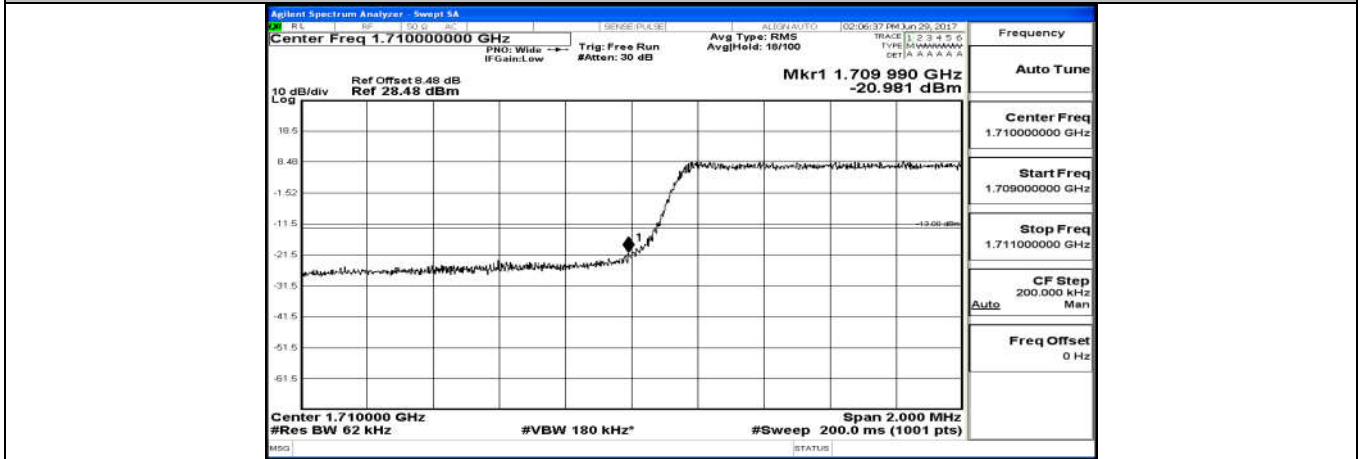

**B.4: Band Edge**

**Channel Bandwidth: 1.4 MHz**

(Channel Bandwidth: 1.4 MHz)\_LCH\_QPSK\_6RB#0

(Channel Bandwidth: 1.4 MHz)\_HCH\_QPSK\_6RB#0

(Channel Bandwidth: 1.4 MHz)\_LCH\_16QAM\_6RB#0

(Channel Bandwidth: 1.4 MHz)\_HCH\_16QAM\_6RB#0

Channel Bandwidth: 3 MHz

(Channel Bandwidth: 3 MHz)\_LCH\_QPSK\_15RB#0

(Channel Bandwidth: 3 MHz)\_HCH\_QPSK\_15RB#0

(Channel Bandwidth: 3 MHz)\_LCH\_16QAM\_15RB#0

(Channel Bandwidth: 3 MHz)\_HCH\_16QAM\_15RB#0