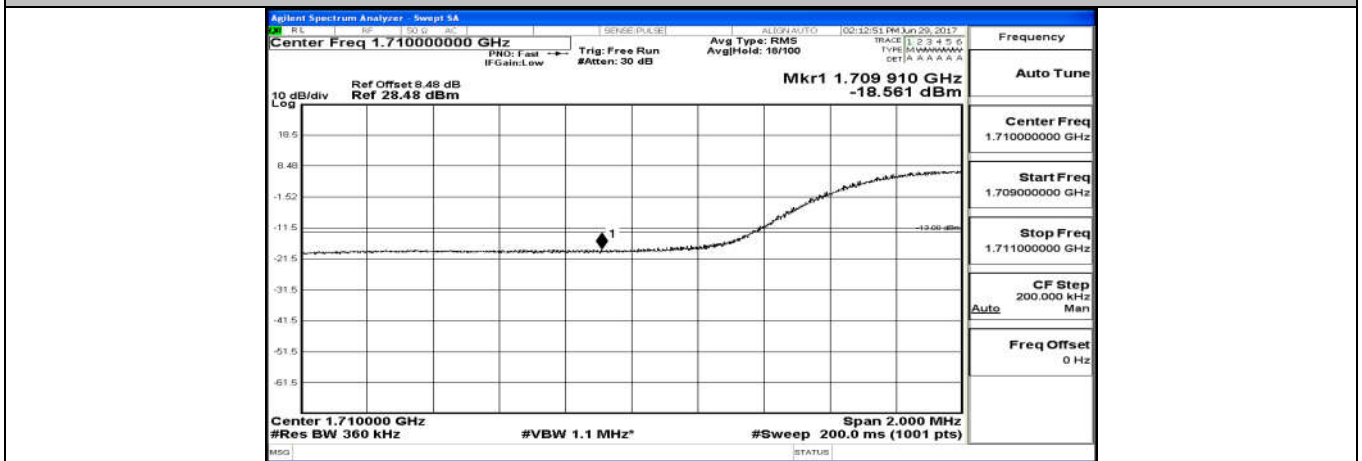

Channel Bandwidth: 15 MHz

(Channel Bandwidth:15 MHz)_LCH_QPSK_75RB#0