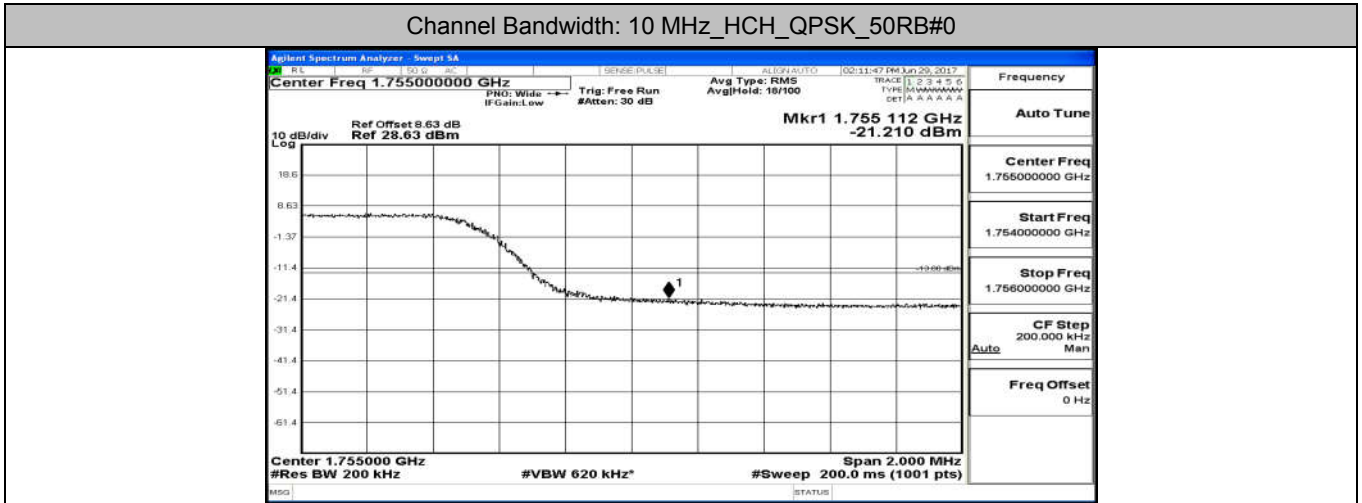

Channel Bandwidth: 10 MHz_LCH_16QAM_50RB#0