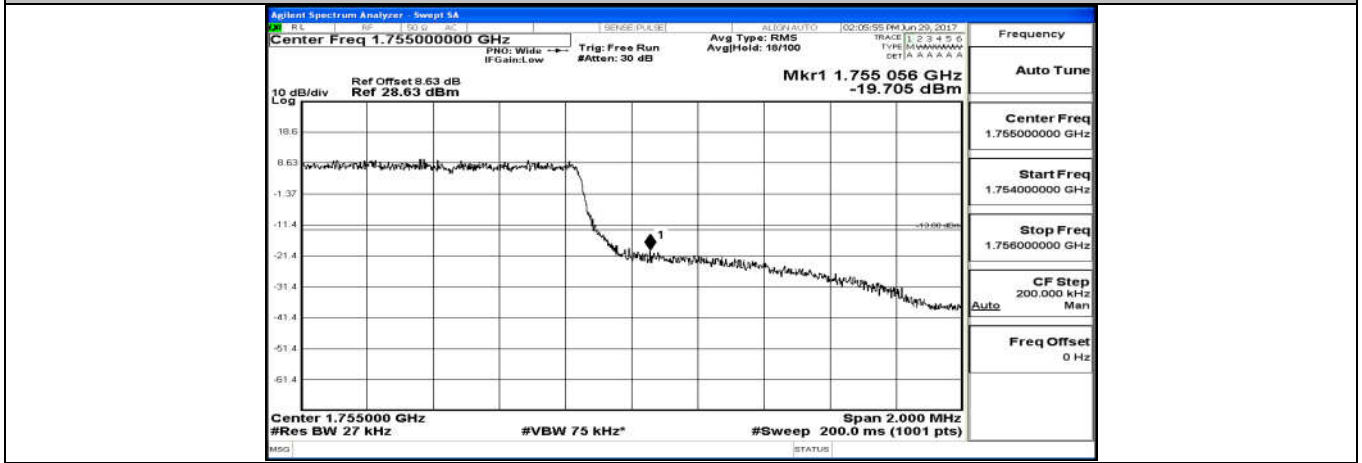

**B.4: Band Edge**

**Channel Bandwidth: 1.4 MHz**

(Channel Bandwidth: 1.4 MHz)\_LCH\_QPSK\_6RB#0

(Channel Bandwidth: 1.4 MHz)\_HCH\_QPSK\_6RB#0

(Channel Bandwidth: 1.4 MHz)\_LCH\_16QAM\_6RB#0

(Channel Bandwidth: 1.4 MHz)\_HCH\_16QAM\_6RB#0

Channel Bandwidth: 3 MHz

(Channel Bandwidth: 3 MHz)\_LCH\_QPSK\_15RB#0

(Channel Bandwidth: 3 MHz)\_HCH\_QPSK\_15RB#0

(Channel Bandwidth: 3 MHz)\_LCH\_16QAM\_15RB#0

(Channel Bandwidth: 3 MHz)\_HCH\_16QAM\_15RB#0