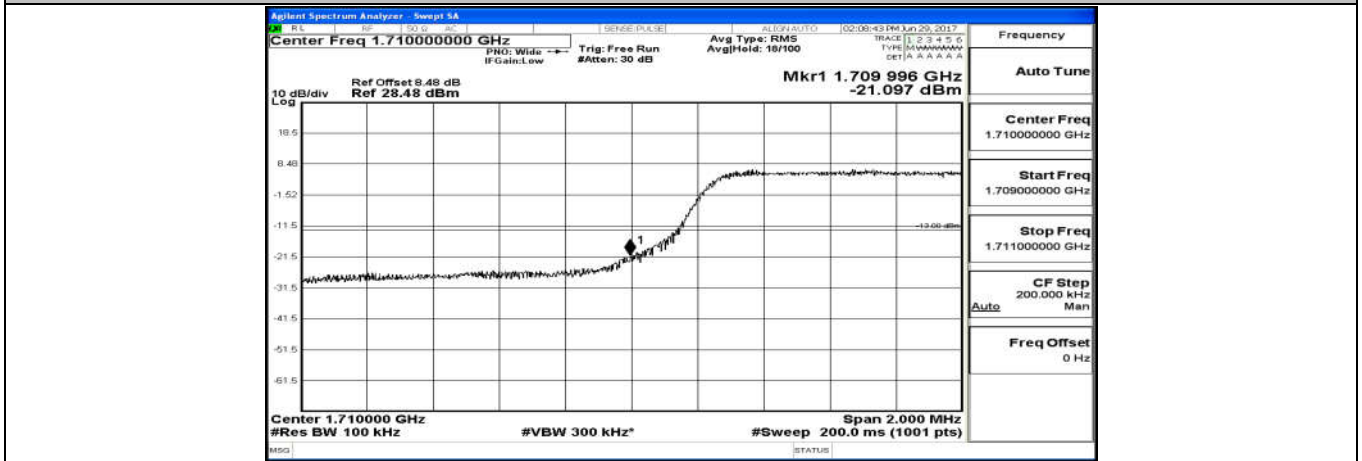

Channel Bandwidth: 5 MHz

(Channel Bandwidth: 5 MHz)\_LCH\_QPSK\_25RB#0

(Channel Bandwidth: 5 MHz)\_HCH\_QPSK\_25RB#0

(Channel Bandwidth: 5 MHz)\_LCH\_16QAM\_25RB#0

(Channel Bandwidth: 5 MHz)\_HCH\_16QAM\_25RB#0