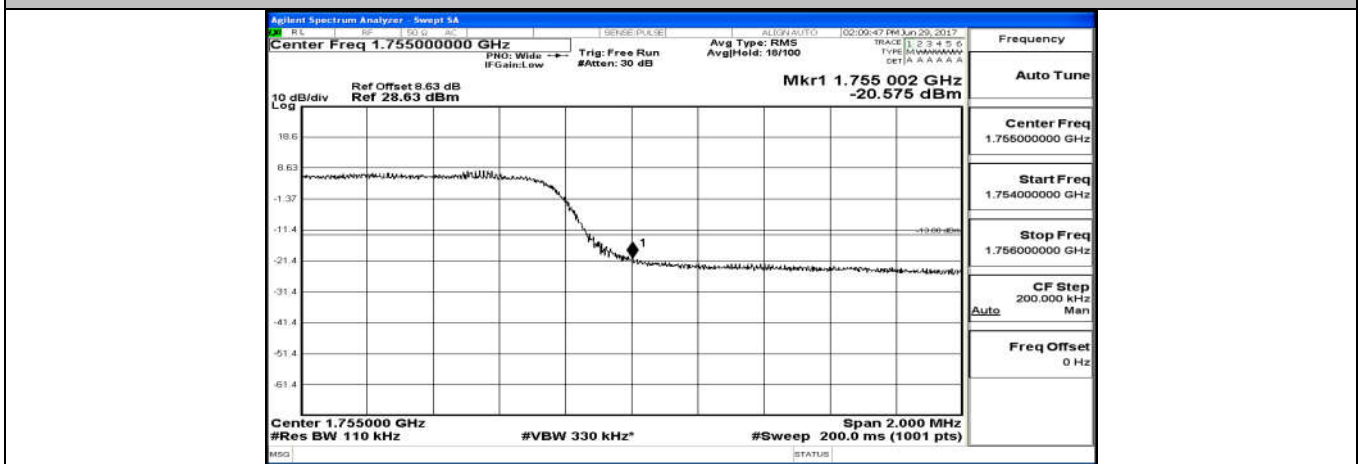

Channel Bandwidth: 5 MHz

(Channel Bandwidth: 5 MHz)\_LCH\_QPSK\_25RB#0

(Channel Bandwidth: 5 MHz)\_HCH\_QPSK\_25RB#0

(Channel Bandwidth: 5 MHz)\_LCH\_16QAM\_25RB#0

(Channel Bandwidth: 5 MHz)\_HCH\_16QAM\_25RB#0