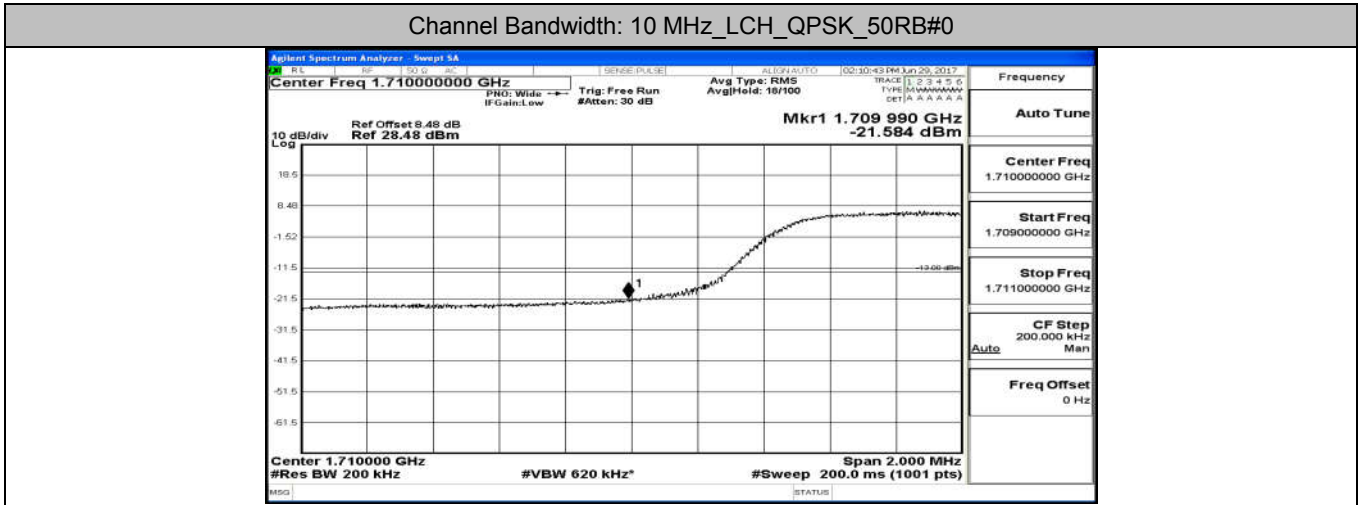

Channel Bandwidth: 10 MHz_HCH_QPSK_50RB#0

Channel Bandwidth: 10 MHz

Channel Bandwidth: 10 MHz_LCH_QPSK_50RB#0