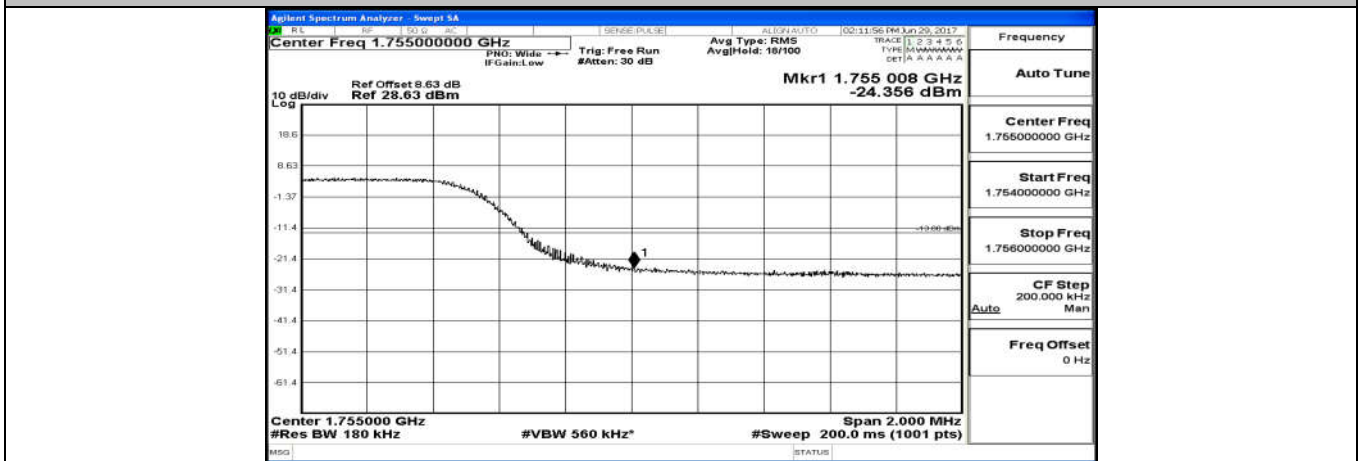

Channel Bandwidth: 10 MHz

Channel Bandwidth: 10 MHz\_LCH\_QPSK\_50RB#0

Channel Bandwidth: 10 MHz\_HCH\_QPSK\_50RB#0

Channel Bandwidth: 10 MHz\_LCH\_16QAM\_50RB#0

Channel Bandwidth: 10 MHz\_HCH\_16QAM\_50RB#0