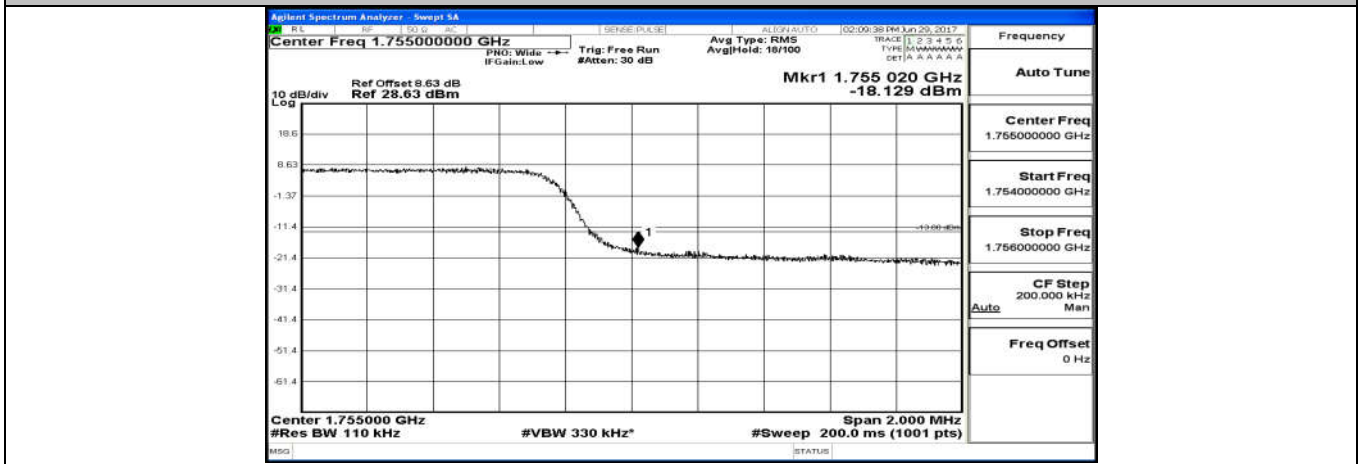

Channel Bandwidth: 3 MHz

(Channel Bandwidth: 3 MHz)\_LCH\_QPSK\_15RB#0

(Channel Bandwidth: 3 MHz)\_HCH\_QPSK\_15RB#0

(Channel Bandwidth: 3 MHz)\_LCH\_16QAM\_15RB#0

(Channel Bandwidth: 3 MHz)\_HCH\_16QAM\_15RB#0

Channel Bandwidth: 5 MHz

(Channel Bandwidth: 5 MHz)\_LCH\_QPSK\_25RB#0

(Channel Bandwidth: 5 MHz)\_HCH\_QPSK\_25RB#0

(Channel Bandwidth: 5 MHz)\_LCH\_16QAM\_25RB#0

(Channel Bandwidth: 5 MHz)\_HCH\_16QAM\_25RB#0