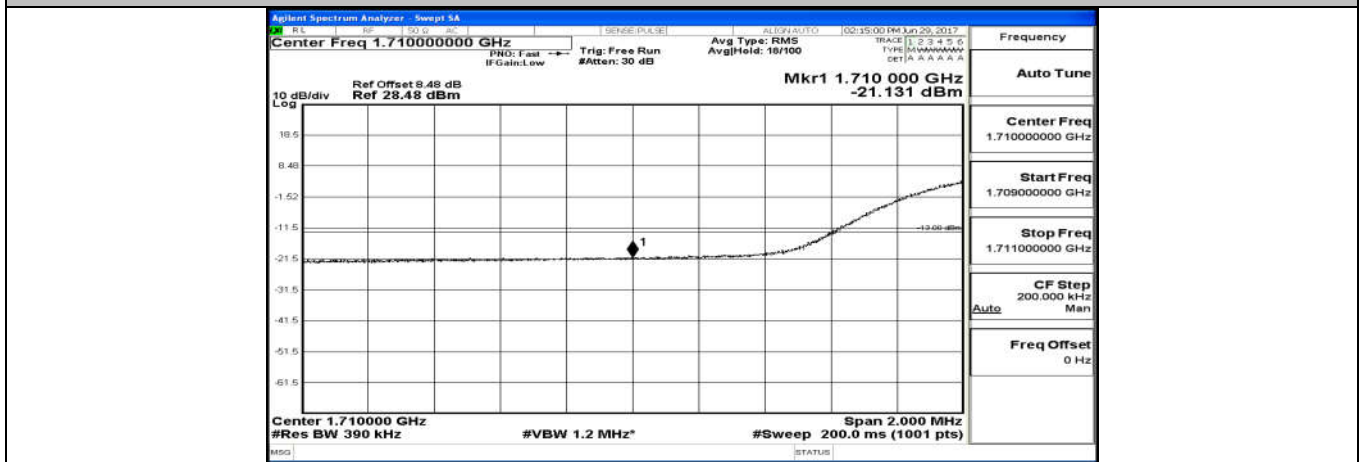

Channel Bandwidth: 20 MHz

(Channel Bandwidth:20 MHz)_LCH_QPSK_100RB#0