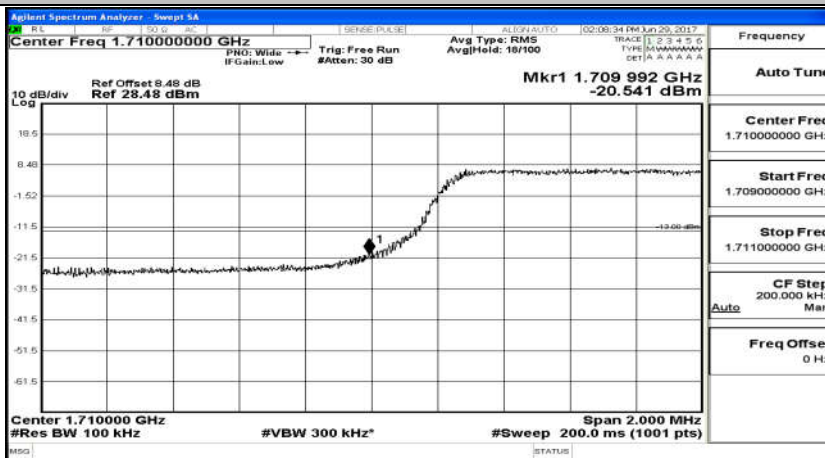

Channel Bandwidth: 3 MHz

(Channel Bandwidth: 3 MHz)\_LCH\_QPSK\_15RB#0

(Channel Bandwidth: 3 MHz)\_HCH\_QPSK\_15RB#0

(Channel Bandwidth: 3 MHz)\_LCH\_16QAM\_15RB#0

(Channel Bandwidth: 3 MHz)\_HCH\_16QAM\_15RB#0

Channel Bandwidth: 5 MHz

(Channel Bandwidth: 5 MHz)\_LCH\_QPSK\_25RB#0

(Channel Bandwidth: 5 MHz)\_HCH\_QPSK\_25RB#0

(Channel Bandwidth: 5 MHz)\_LCH\_16QAM\_25RB#0

(Channel Bandwidth: 5 MHz)\_HCH\_16QAM\_25RB#0