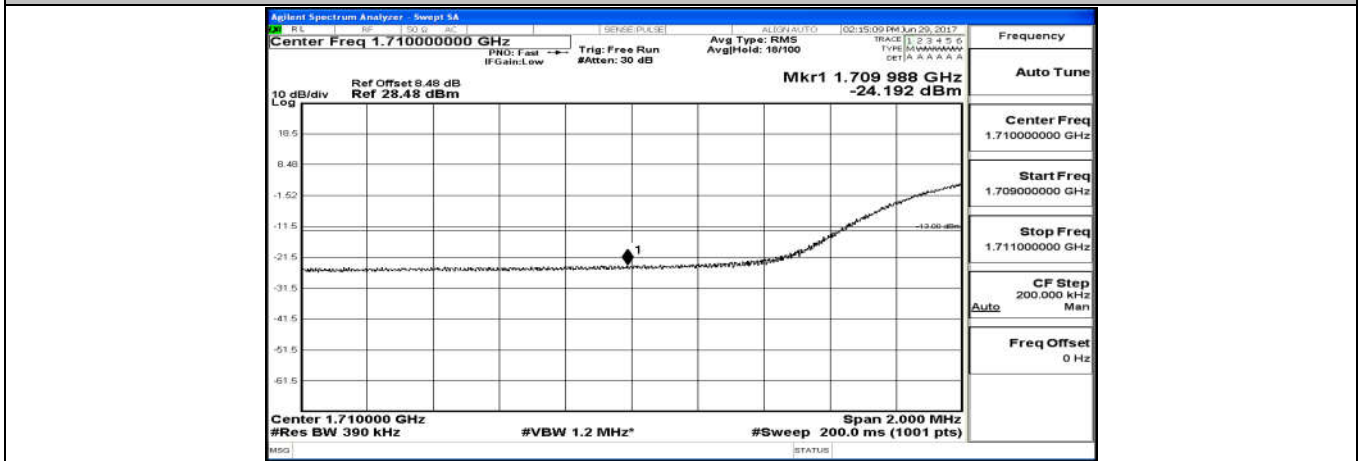

Channel Bandwidth: 20 MHz

(Channel Bandwidth:20 MHz)\_LCH\_QPSK\_100RB#0

(Channel Bandwidth:20 MHz)\_HCH\_QPSK\_100RB#0

(Channel Bandwidth:20 MHz)\_LCH\_16QAM\_100RB#0

(Channel Bandwidth:20 MHz)\_HCH\_16QAM\_100RB#0