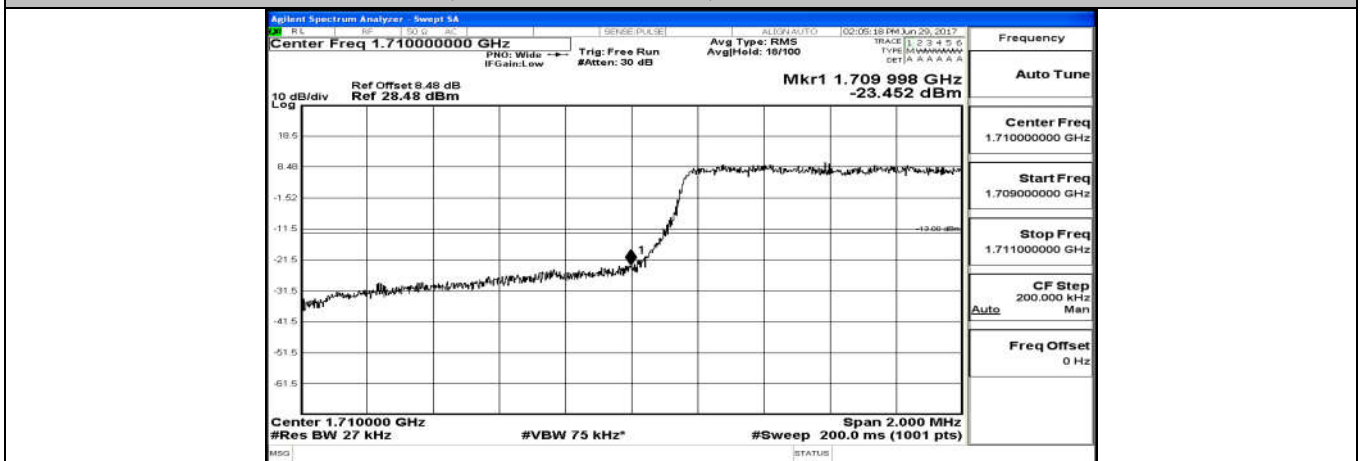

**B.4: Band Edge**

**Channel Bandwidth: 1.4 MHz**

(Channel Bandwidth: 1.4 MHz)\_LCH\_QPSK\_6RB#0

(Channel Bandwidth: 1.4 MHz)\_HCH\_QPSK\_6RB#0

(Channel Bandwidth: 1.4 MHz)\_LCH\_16QAM\_6RB#0

(Channel Bandwidth: 1.4 MHz)\_HCH\_16QAM\_6RB#0

Channel Bandwidth: 3 MHz

(Channel Bandwidth: 3 MHz)\_LCH\_QPSK\_15RB#0

(Channel Bandwidth: 3 MHz)\_HCH\_QPSK\_15RB#0

(Channel Bandwidth: 3 MHz)\_LCH\_16QAM\_15RB#0

(Channel Bandwidth: 3 MHz)\_HCH\_16QAM\_15RB#0