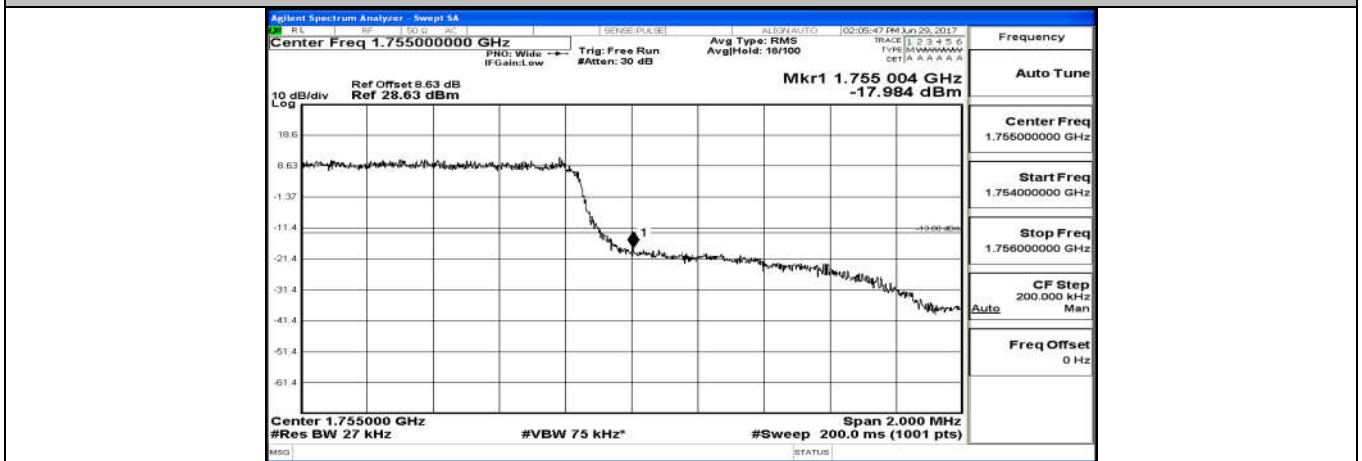

**B.4: Band Edge**

**Channel Bandwidth: 1.4 MHz**

(Channel Bandwidth: 1.4 MHz)\_LCH\_QPSK\_6RB#0

(Channel Bandwidth: 1.4 MHz)\_HCH\_QPSK\_6RB#0

(Channel Bandwidth: 1.4 MHz)\_LCH\_16QAM\_6RB#0

(Channel Bandwidth: 1.4 MHz)\_HCH\_16QAM\_6RB#0

Channel Bandwidth: 3 MHz

(Channel Bandwidth: 3 MHz)\_LCH\_QPSK\_15RB#0

(Channel Bandwidth: 3 MHz)\_HCH\_QPSK\_15RB#0

(Channel Bandwidth: 3 MHz)\_LCH\_16QAM\_15RB#0

(Channel Bandwidth: 3 MHz)\_HCH\_16QAM\_15RB#0