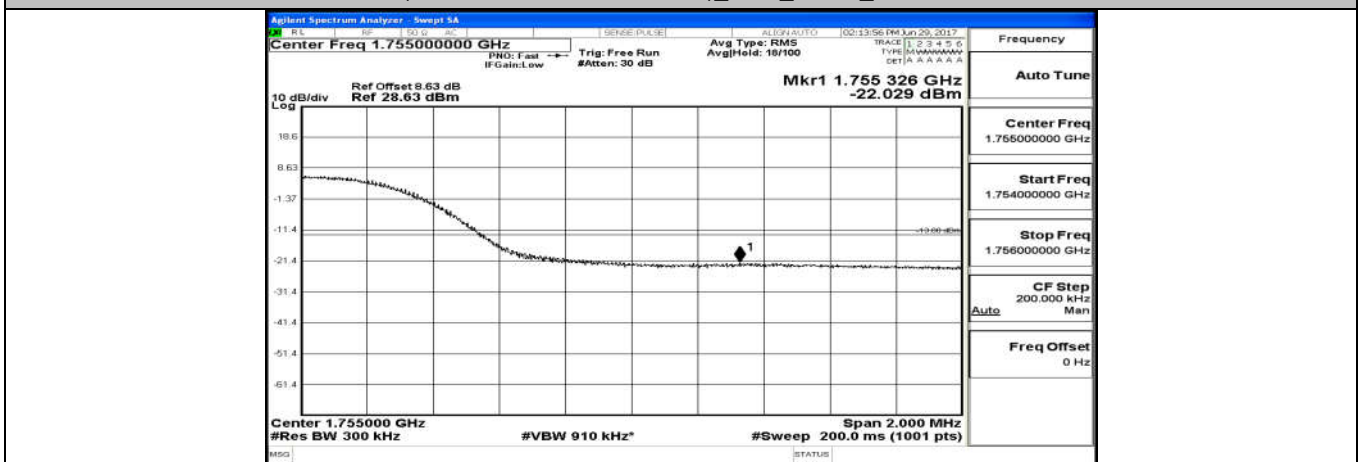

(Channel Bandwidth:15 MHz)_HCH_QPSK_75RB#0