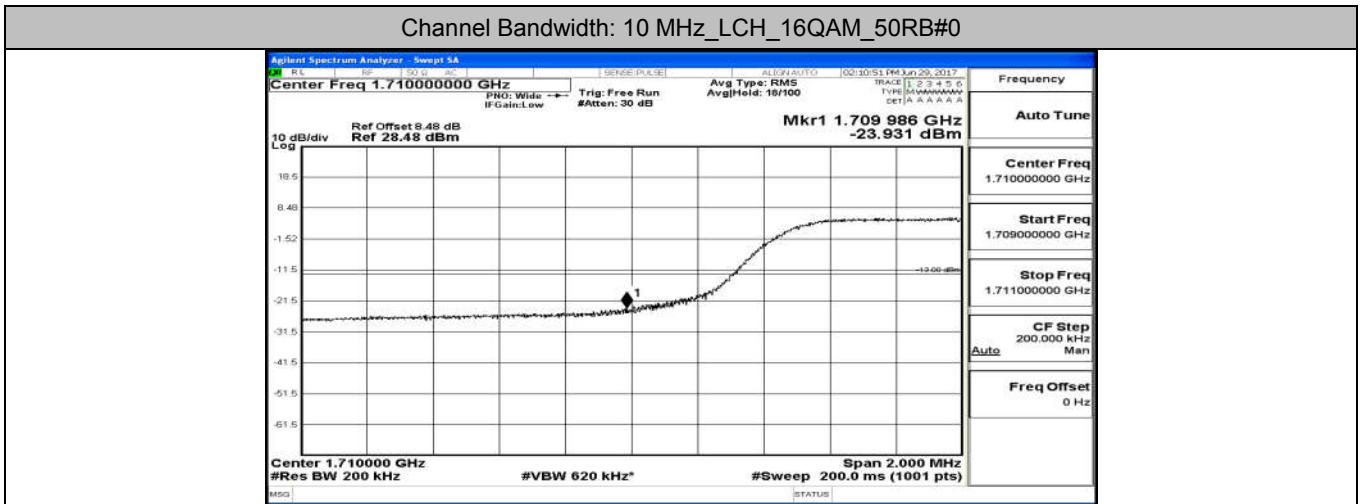

Channel Bandwidth: 10 MHz

Channel Bandwidth: 10 MHz\_LCH\_QPSK\_50RB#0

Channel Bandwidth: 10 MHz\_HCH\_QPSK\_50RB#0

Channel Bandwidth: 10 MHz\_LCH\_16QAM\_50RB#0

Channel Bandwidth: 10 MHz\_HCH\_16QAM\_50RB#0