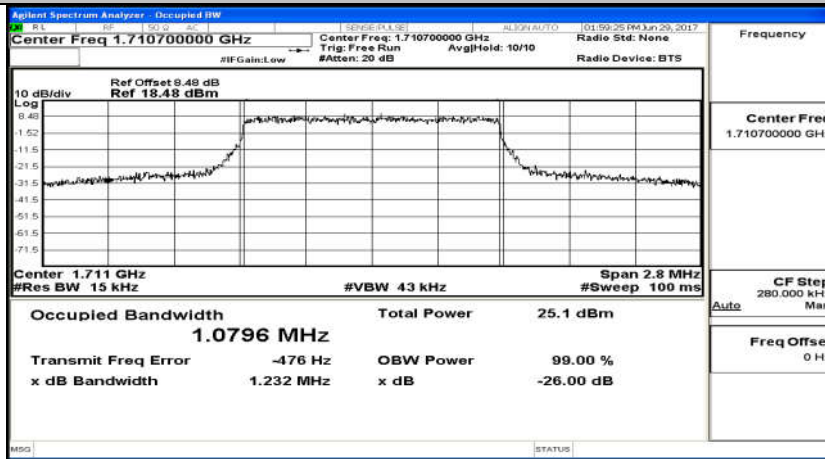

(Channel Bandwidth: 1.4 MHz)_LCH_16QAM_6RB#0