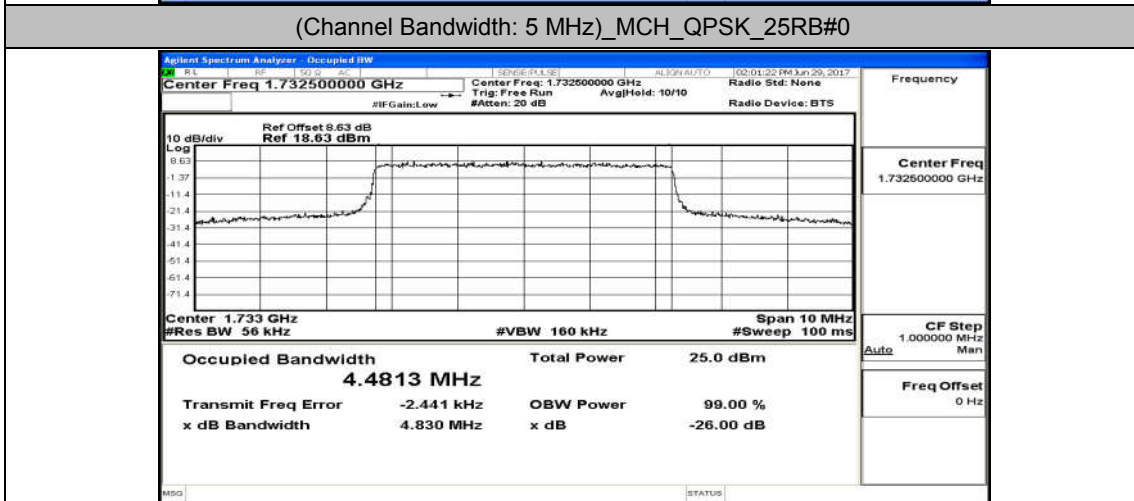

(Channel Bandwidth: 3 MHz)_MCH_QPSK_15RB#0

(Channel Bandwidth: 3 MHz)_HCH_QPSK_15RB#0

(Channel Bandwidth: 3 MHz)_LCH_16QAM_15RB#0

(Channel Bandwidth: 3 MHz)_MCH_16QAM_15RB#0

(Channel Bandwidth: 3 MHz)_HCH_16QAM_15RB#0

Channel Bandwidth: 5 MHz

(Channel Bandwidth: 5 MHz)_LCH_16QAM_25RB#0

(Channel Bandwidth: 5 MHz)_MCH_16QAM_25RB#0

(Channel Bandwidth: 5 MHz)_HCH_16QAM_25RB#0

Channel Bandwidth: 10 MHz

Channel Bandwidth: 10 MHz_LCH_16QAM_50RB#0