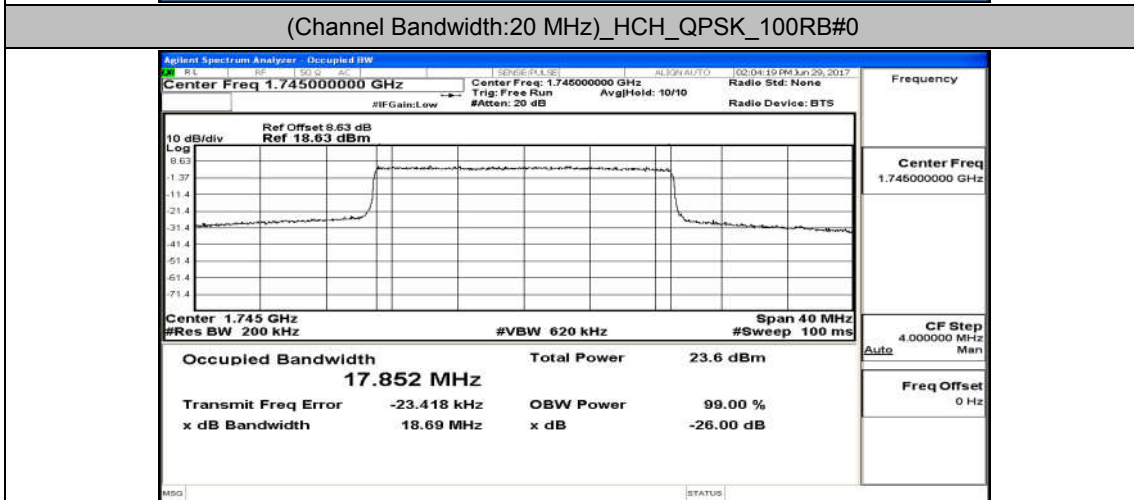

Channel Bandwidth: 10 MHz_MCH_16QAM_50RB#0

Channel Bandwidth: 10 MHz_HCH_16QAM_50RB#0

Channel Bandwidth: 15 MHz

(Channel Bandwidth: 15 MHz)_LCH_16QAM_75RB#0

(Channel Bandwidth: 15 MHz)_MCH_16QAM_75RB#0

(Channel Bandwidth: 15 MHz)_HCH_16QAM_75RB#0

Channel Bandwidth: 20 MHz

(Channel Bandwidth:20 MHz)_LCH_16QAM_100RB#0

(Channel Bandwidth:20 MHz)_MCH_16QAM_100RB#0

(Channel Bandwidth:20 MHz)_HCH_16QAM_100RB#0