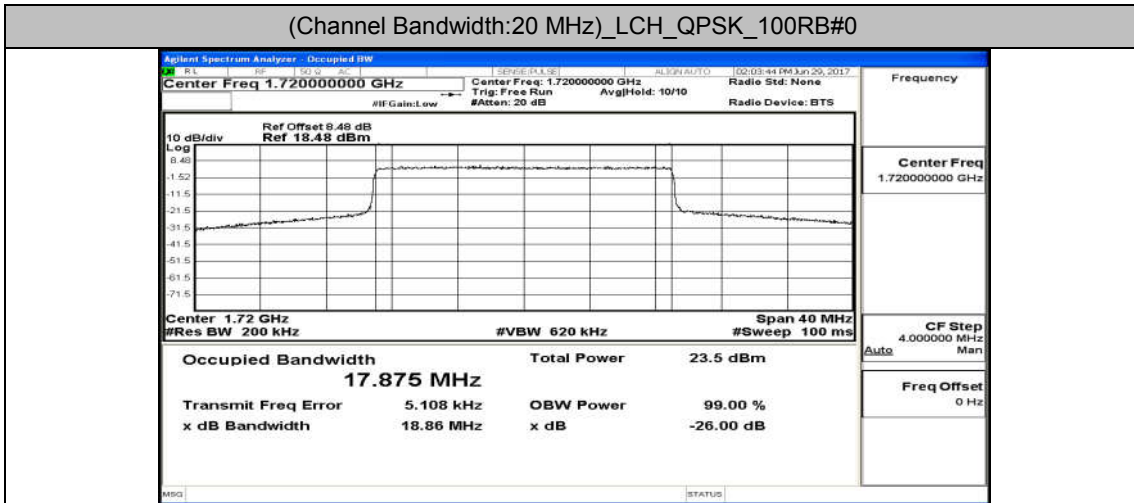

Channel Bandwidth: 10 MHz_MCH_16QAM_50RB#0

Channel Bandwidth: 10 MHz_HCH_16QAM_50RB#0

Channel Bandwidth: 15 MHz

(Channel Bandwidth: 15 MHz)_LCH_16QAM_75RB#0

(Channel Bandwidth: 15 MHz)_MCH_16QAM_75RB#0

(Channel Bandwidth: 15 MHz)_HCH_16QAM_75RB#0

Channel Bandwidth: 20 MHz

(Channel Bandwidth:20 MHz)_LCH_16QAM_100RB#0

(Channel Bandwidth:20 MHz)_MCH_16QAM_100RB#0

(Channel Bandwidth:20 MHz)_HCH_16QAM_100RB#0