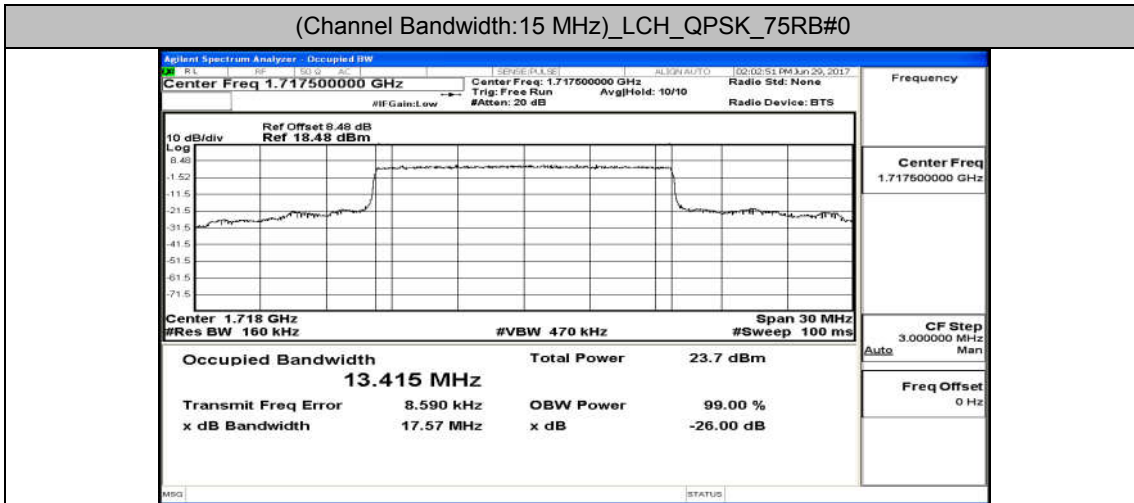

Channel Bandwidth: 15 MHz