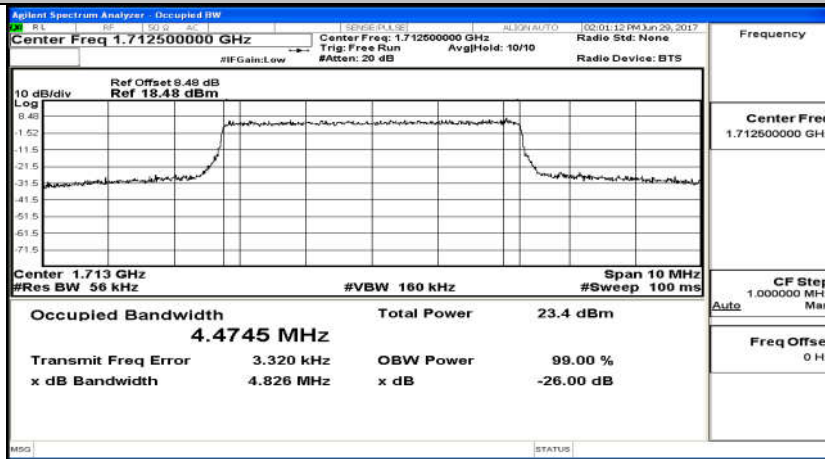

(Channel Bandwidth: 5 MHz)_LCH_16QAM_25RB#0