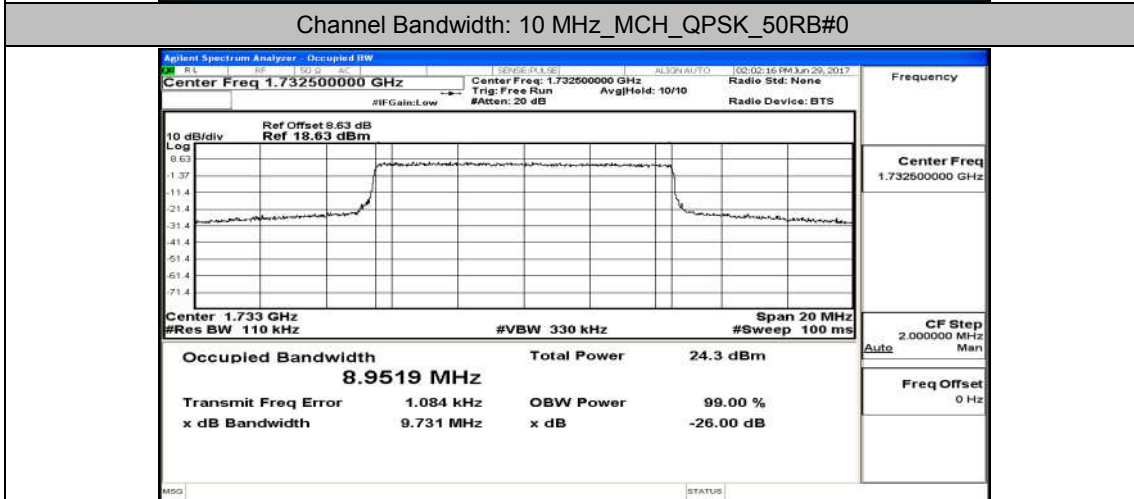

Channel Bandwidth: 5 MHz

(Channel Bandwidth: 5 MHz)_LCH_16QAM_25RB#0

(Channel Bandwidth: 5 MHz)_MCH_16QAM_25RB#0

(Channel Bandwidth: 5 MHz)_HCH_16QAM_25RB#0

Channel Bandwidth: 10 MHz

Channel Bandwidth: 10 MHz_LCH_16QAM_50RB#0