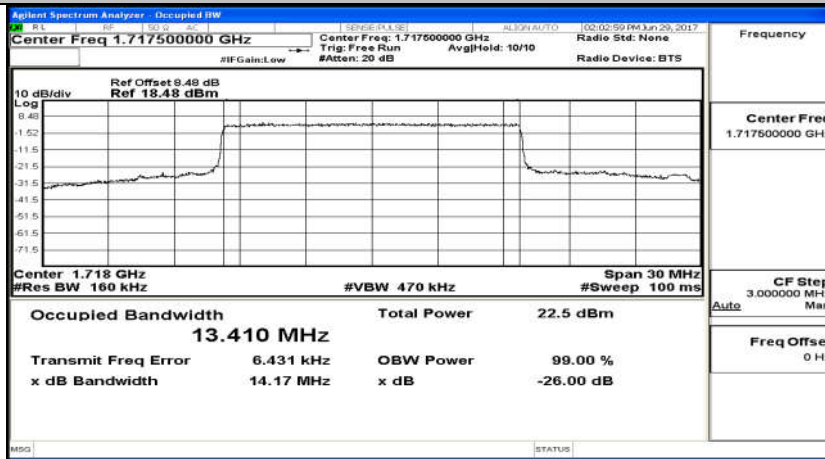

Channel Bandwidth: 10 MHz_MCH_16QAM_50RB#0

Channel Bandwidth: 10 MHz_HCH_16QAM_50RB#0

Channel Bandwidth: 15 MHz

(Channel Bandwidth: 15 MHz)_LCH_16QAM_75RB#0

(Channel Bandwidth: 15 MHz)_MCH_16QAM_75RB#0

(Channel Bandwidth: 15 MHz)_HCH_16QAM_75RB#0