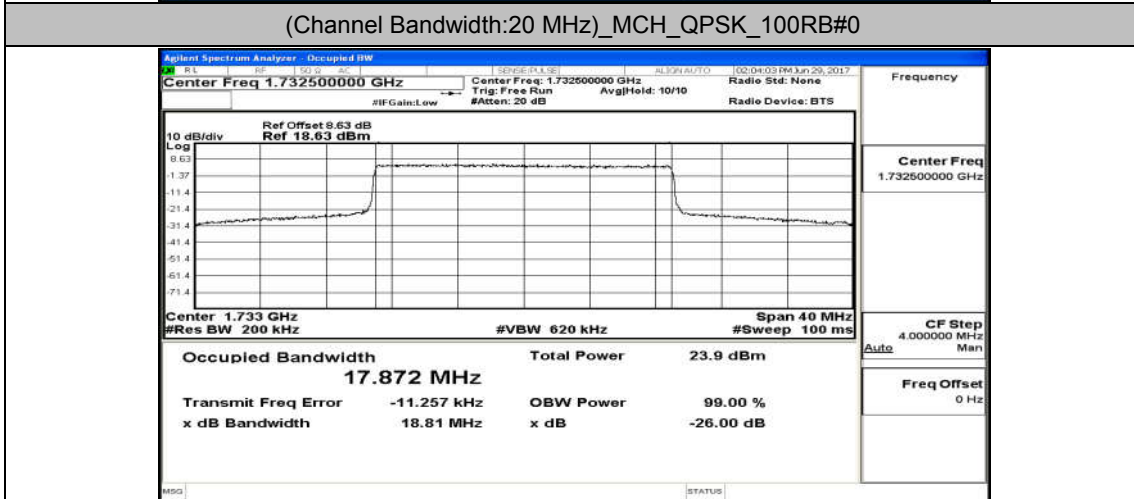

Channel Bandwidth: 10 MHz_MCH_16QAM_50RB#0

Channel Bandwidth: 10 MHz_HCH_16QAM_50RB#0

Channel Bandwidth: 15 MHz

(Channel Bandwidth: 15 MHz)_LCH_16QAM_75RB#0

(Channel Bandwidth: 15 MHz)_MCH_16QAM_75RB#0

(Channel Bandwidth: 15 MHz)_HCH_16QAM_75RB#0

Channel Bandwidth: 20 MHz

(Channel Bandwidth:20 MHz)_LCH_16QAM_100RB#0

(Channel Bandwidth:20 MHz)_MCH_16QAM_100RB#0

(Channel Bandwidth:20 MHz)_HCH_16QAM_100RB#0