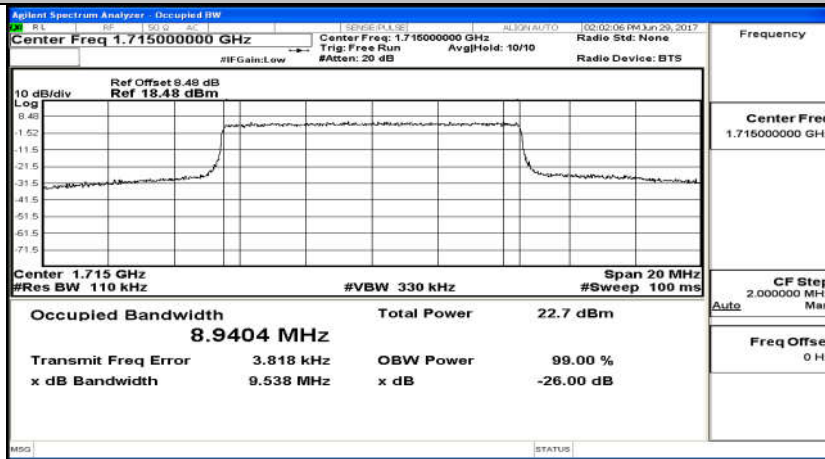

Channel Bandwidth: 5 MHz

(Channel Bandwidth: 5 MHz)_LCH_16QAM_25RB#0

(Channel Bandwidth: 5 MHz)_MCH_16QAM_25RB#0

(Channel Bandwidth: 5 MHz)_HCH_16QAM_25RB#0

Channel Bandwidth: 10 MHz

Channel Bandwidth: 10 MHz_LCH_16QAM_50RB#0