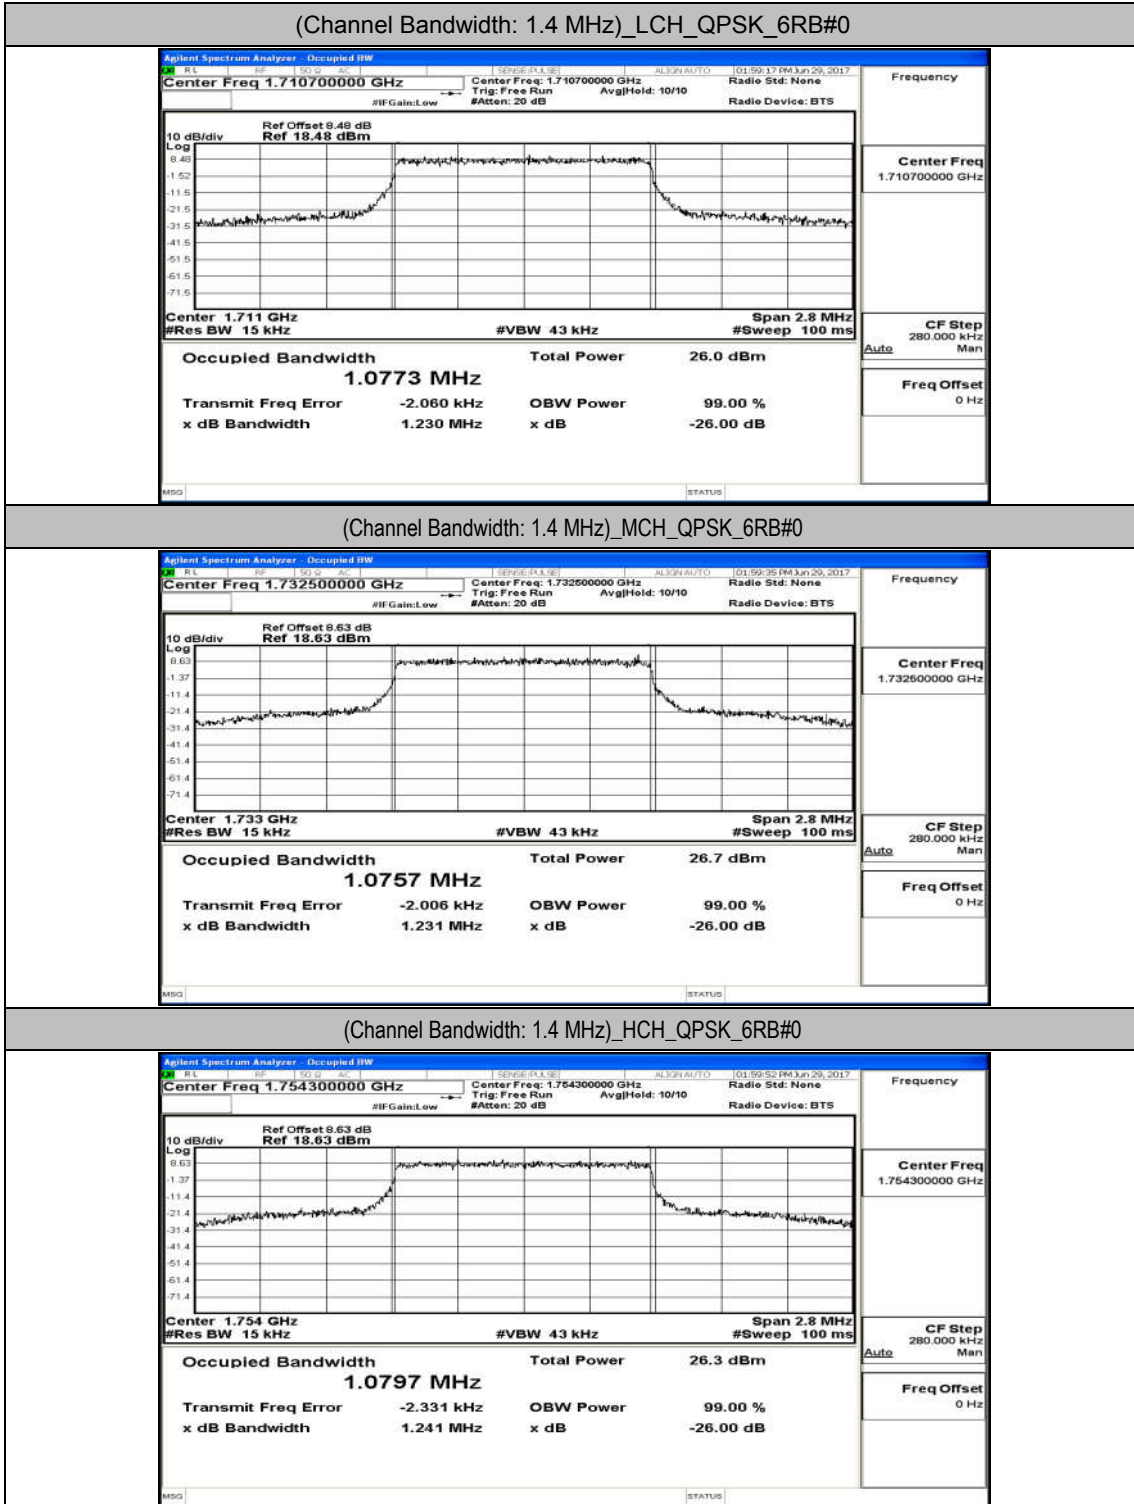

Test Graphs

Channel Bandwidth: 1.4 MHz