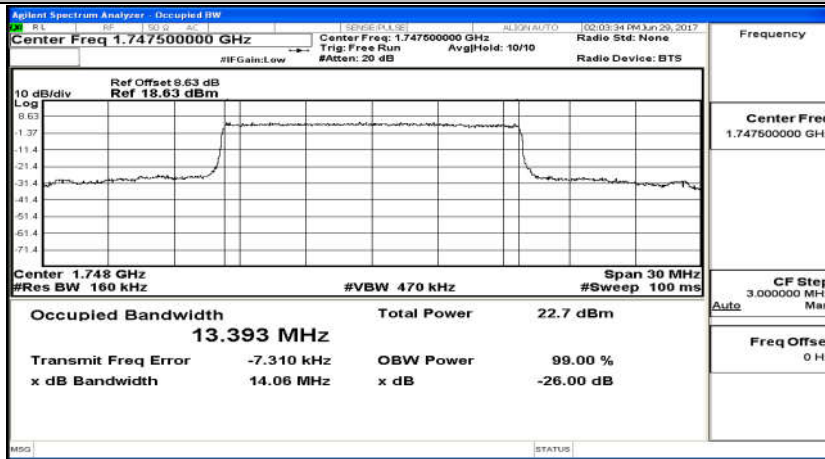

Channel Bandwidth: 10 MHz_MCH_16QAM_50RB#0

Channel Bandwidth: 10 MHz_HCH_16QAM_50RB#0

Channel Bandwidth: 15 MHz

(Channel Bandwidth: 15 MHz)_LCH_16QAM_75RB#0

(Channel Bandwidth: 15 MHz)_MCH_16QAM_75RB#0

(Channel Bandwidth: 15 MHz)_HCH_16QAM_75RB#0