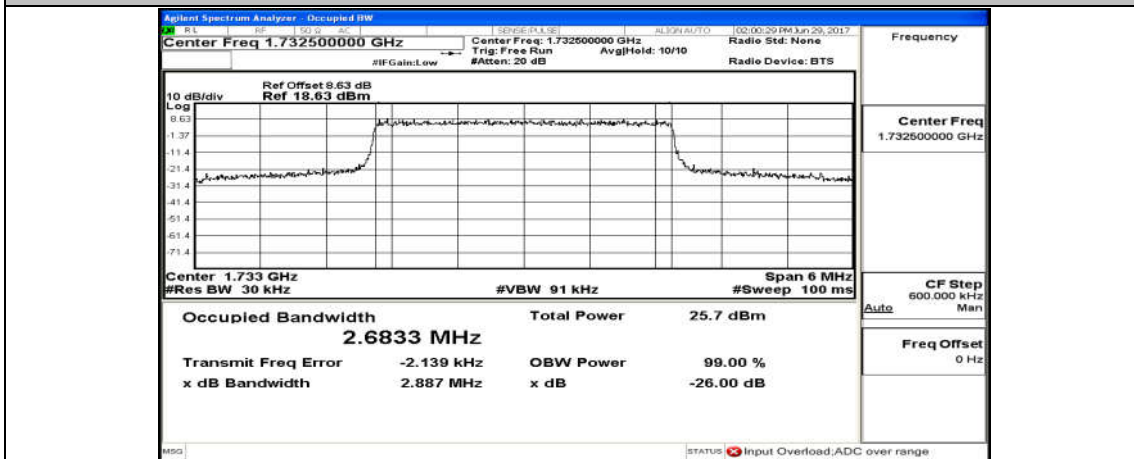

(Channel Bandwidth: 3 MHz)_MCH_QPSK_15RB#0