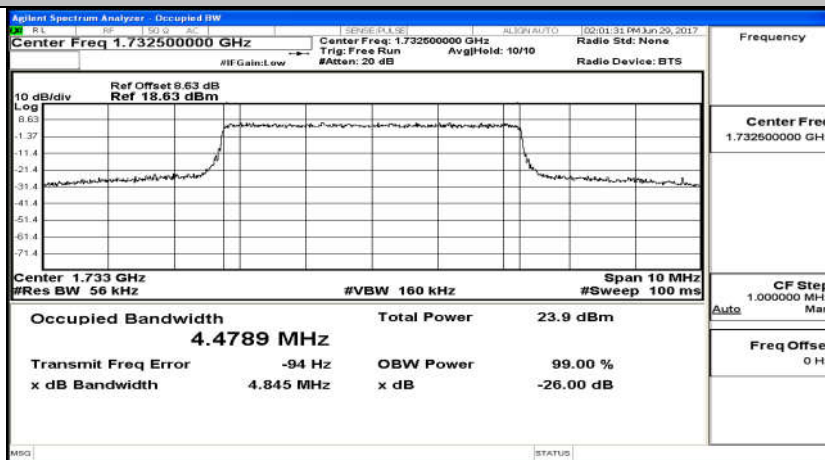

(Channel Bandwidth: 5 MHz)_MCH_16QAM_25RB#0