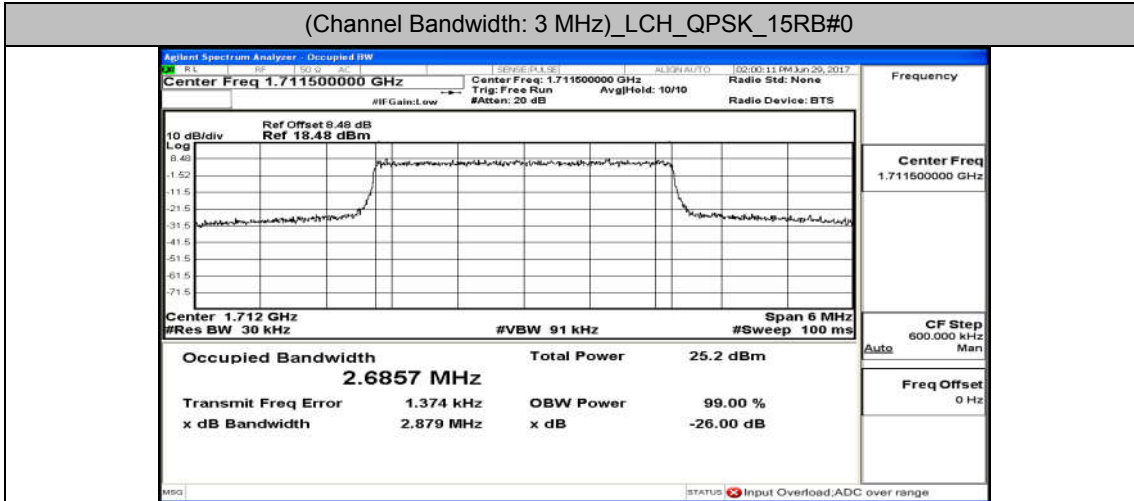

Test Graphs

Channel Bandwidth: 1.4 MHz

(Channel Bandwidth: 1.4 MHz)_LCH_16QAM_6RB#0

(Channel Bandwidth: 1.4 MHz)_MCH_16QAM_6RB#0

(Channel Bandwidth: 1.4 MHz)_HCH_16QAM_6RB#0

Channel Bandwidth: 3 MHz

(Channel Bandwidth: 3 MHz)_LCH_QPSK_15RB#0