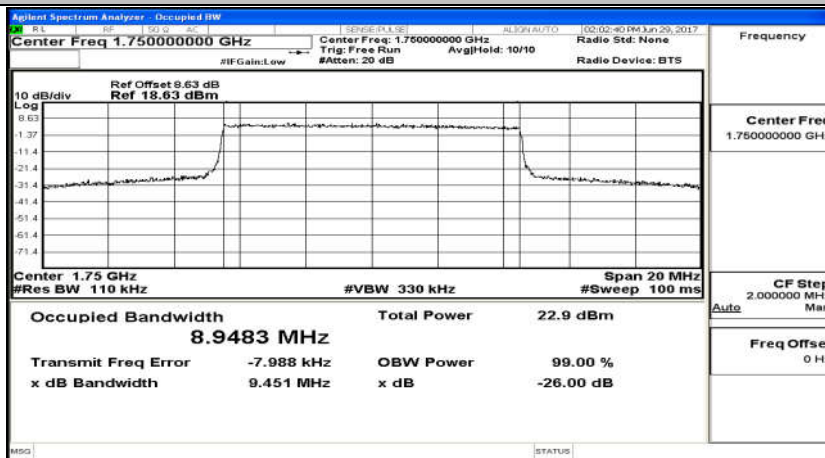

Channel Bandwidth: 10 MHz_HCH_16QAM_50RB#0