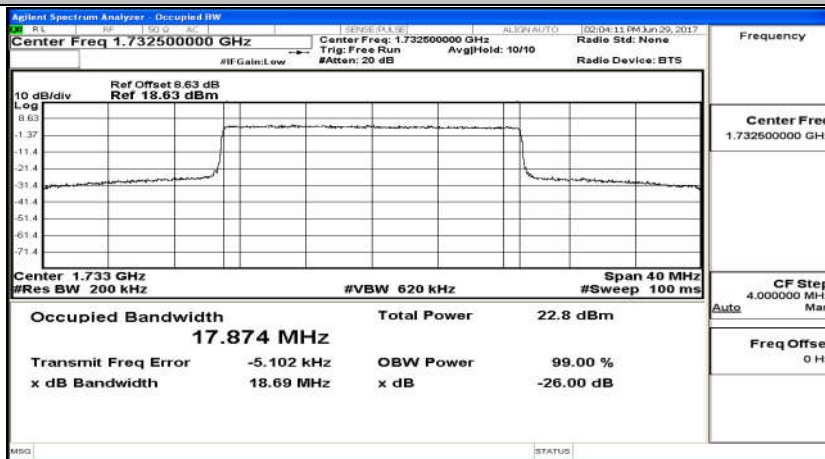

(Channel Bandwidth:20 MHz)_MCH_16QAM_100RB#0