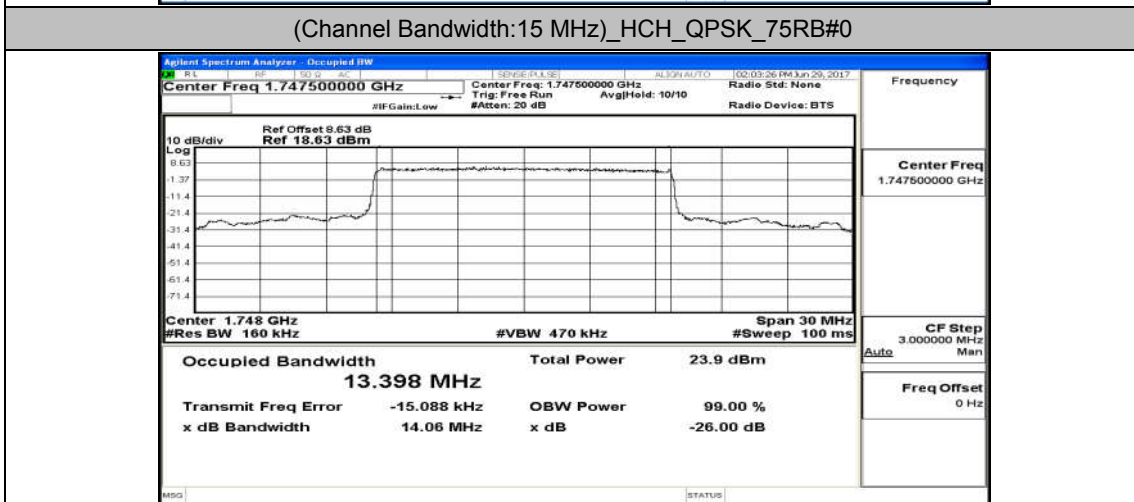

Channel Bandwidth: 15 MHz