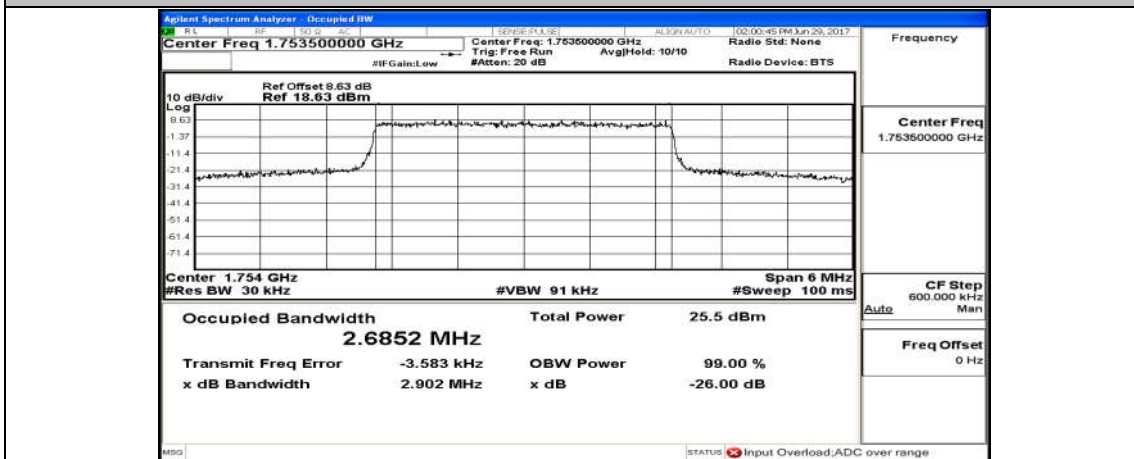

(Channel Bandwidth: 3 MHz)_HCH_QPSK_15RB#0