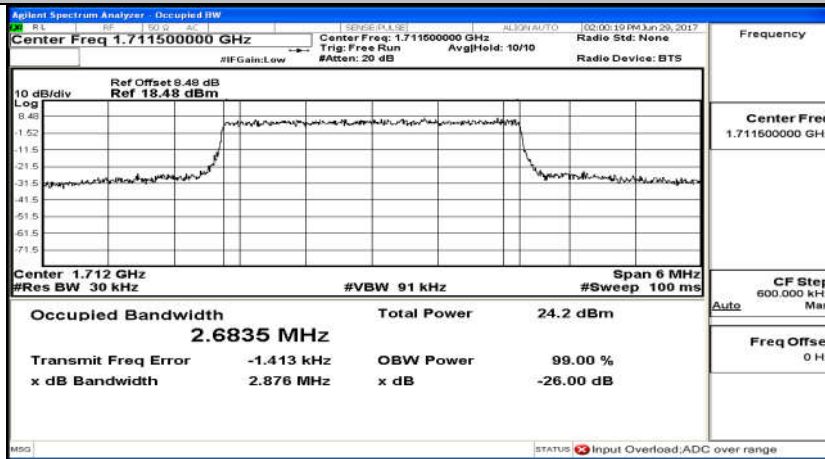

(Channel Bandwidth: 3 MHz)_LCH_16QAM_15RB#0