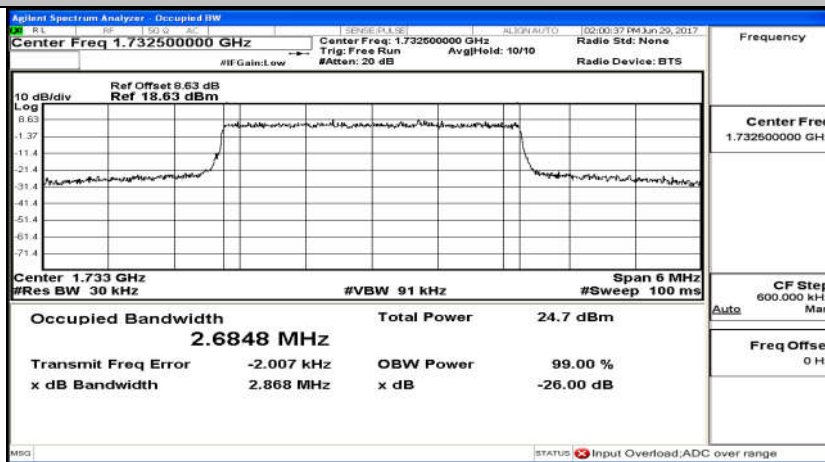

(Channel Bandwidth: 3 MHz)_MCH_QPSK_15RB#0

(Channel Bandwidth: 3 MHz)_HCH_QPSK_15RB#0

(Channel Bandwidth: 3 MHz)_LCH_16QAM_15RB#0

(Channel Bandwidth: 3 MHz)_MCH_16QAM_15RB#0

(Channel Bandwidth: 3 MHz)_HCH_16QAM_15RB#0