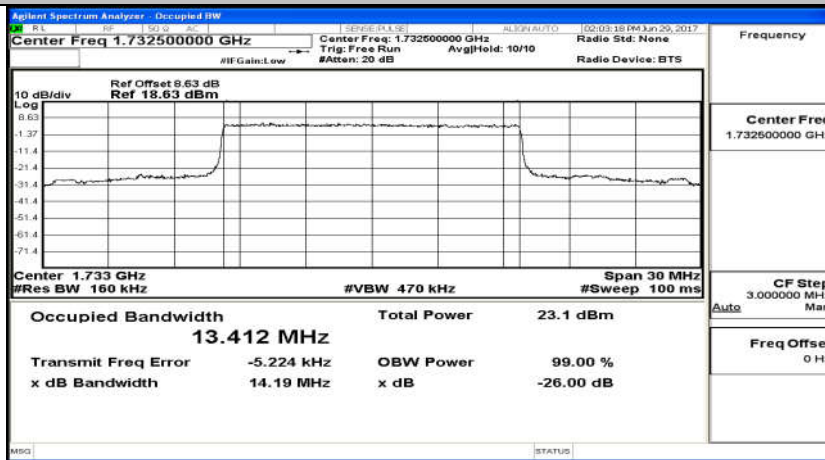

Channel Bandwidth: 10 MHz_MCH_16QAM_50RB#0

Channel Bandwidth: 10 MHz_HCH_16QAM_50RB#0

Channel Bandwidth: 15 MHz

(Channel Bandwidth: 15 MHz)_LCH_16QAM_75RB#0

(Channel Bandwidth: 15 MHz)_MCH_16QAM_75RB#0

(Channel Bandwidth: 15 MHz)_HCH_16QAM_75RB#0