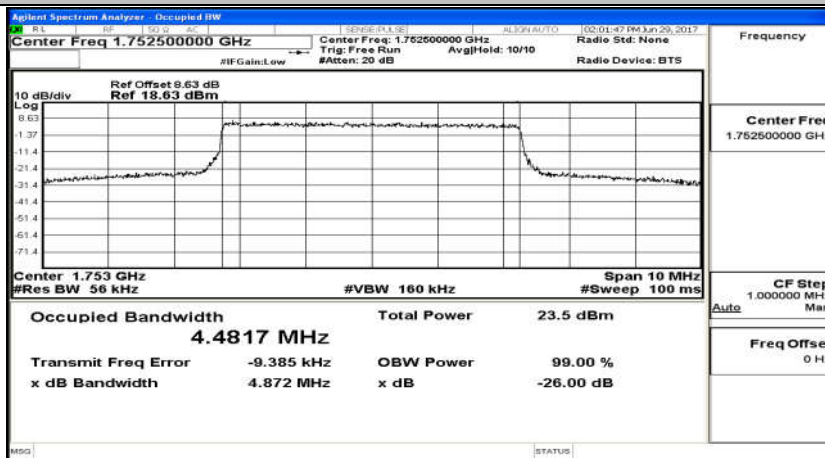

Channel Bandwidth: 5 MHz

(Channel Bandwidth: 5 MHz)_LCH_16QAM_25RB#0

(Channel Bandwidth: 5 MHz)_MCH_16QAM_25RB#0

(Channel Bandwidth: 5 MHz)_HCH_16QAM_25RB#0

Channel Bandwidth: 10 MHz

Channel Bandwidth: 10 MHz_LCH_16QAM_50RB#0