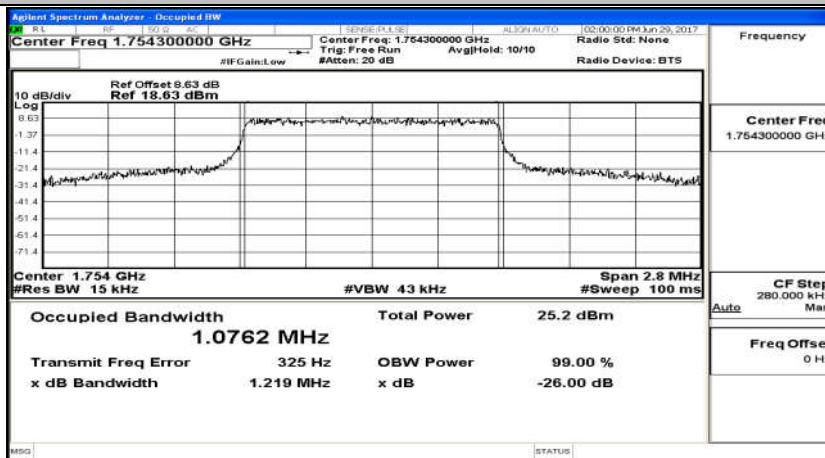

Test Graphs

Channel Bandwidth: 1.4 MHz

(Channel Bandwidth: 1.4 MHz)_LCH_16QAM_6RB#0

(Channel Bandwidth: 1.4 MHz)_MCH_16QAM_6RB#0

(Channel Bandwidth: 1.4 MHz)_HCH_16QAM_6RB#0

Channel Bandwidth: 3 MHz

(Channel Bandwidth: 3 MHz)_LCH_QPSK_15RB#0