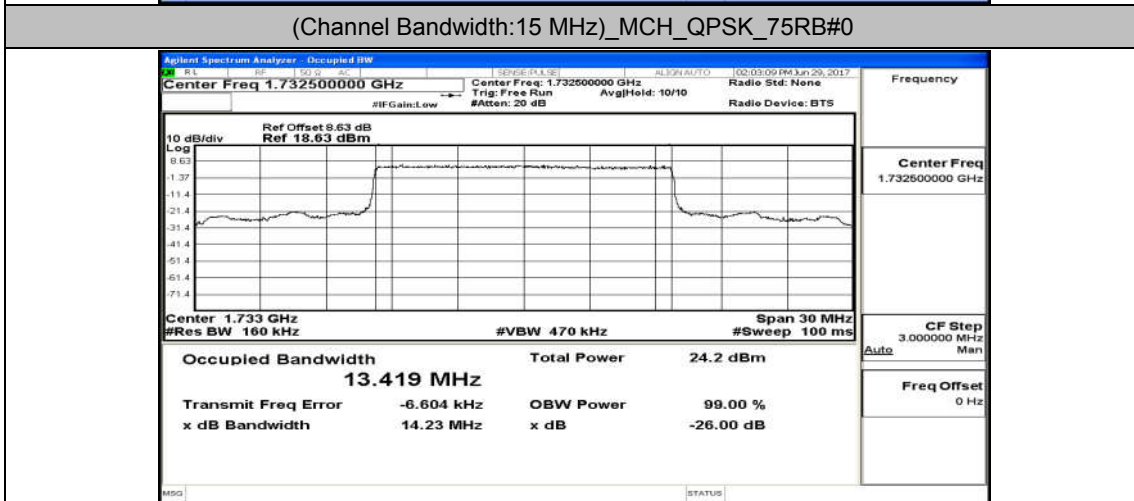

Channel Bandwidth: 15 MHz