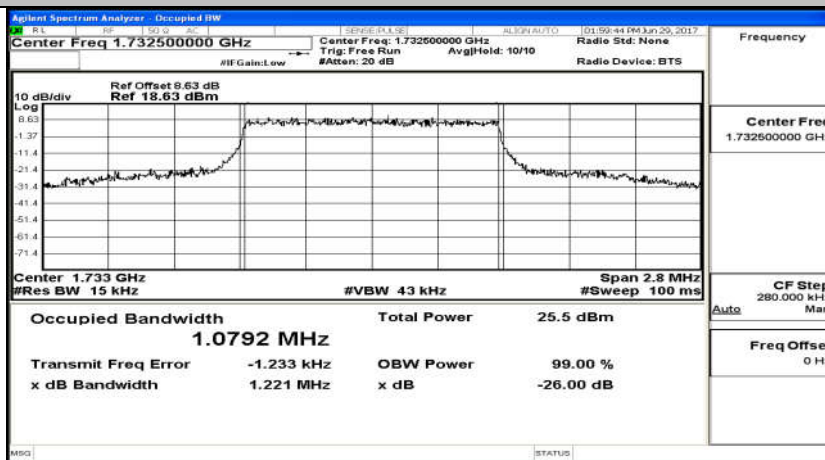

Test Graphs

Channel Bandwidth: 1.4 MHz

(Channel Bandwidth: 1.4 MHz)_LCH_16QAM_6RB#0

(Channel Bandwidth: 1.4 MHz)_MCH_16QAM_6RB#0

(Channel Bandwidth: 1.4 MHz)_HCH_16QAM_6RB#0

Channel Bandwidth: 3 MHz

(Channel Bandwidth: 3 MHz)_LCH_QPSK_15RB#0