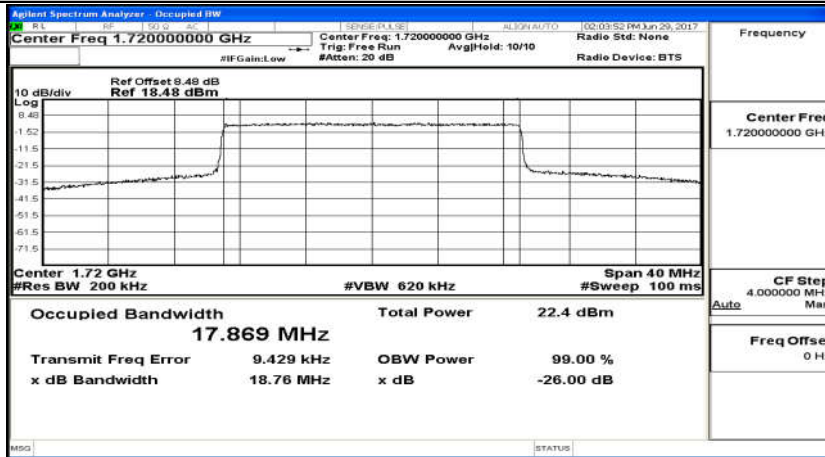

(Channel Bandwidth:20 MHz)_LCH_16QAM_100RB#0