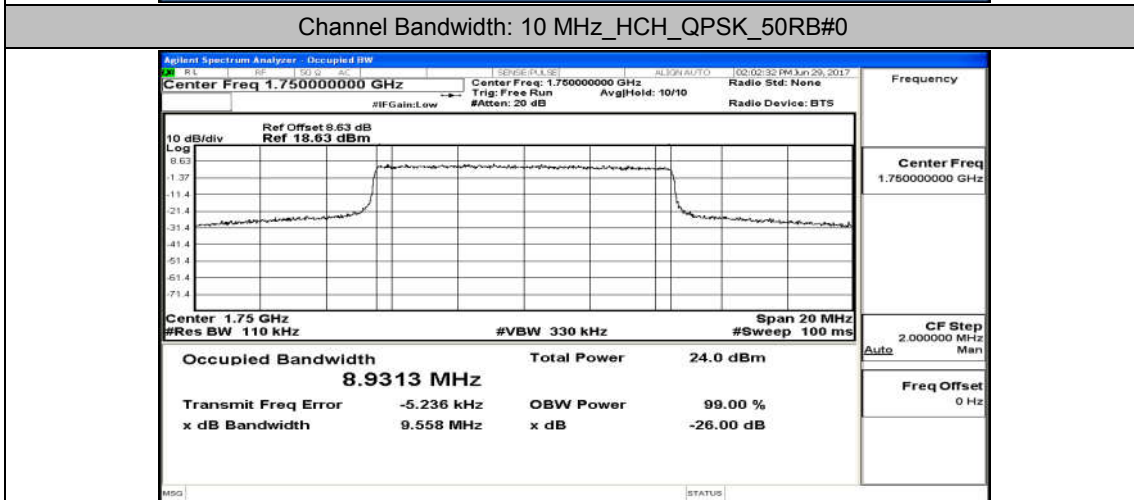

Channel Bandwidth: 5 MHz

(Channel Bandwidth: 5 MHz)_LCH_16QAM_25RB#0

(Channel Bandwidth: 5 MHz)_MCH_16QAM_25RB#0

(Channel Bandwidth: 5 MHz)_HCH_16QAM_25RB#0

Channel Bandwidth: 10 MHz

Channel Bandwidth: 10 MHz_LCH_16QAM_50RB#0