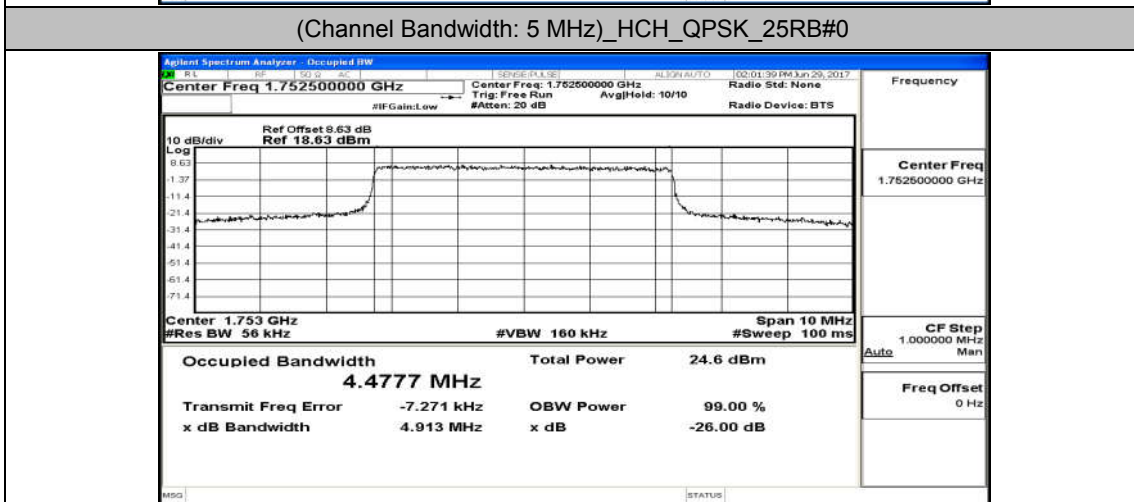

Channel Bandwidth: 5 MHz