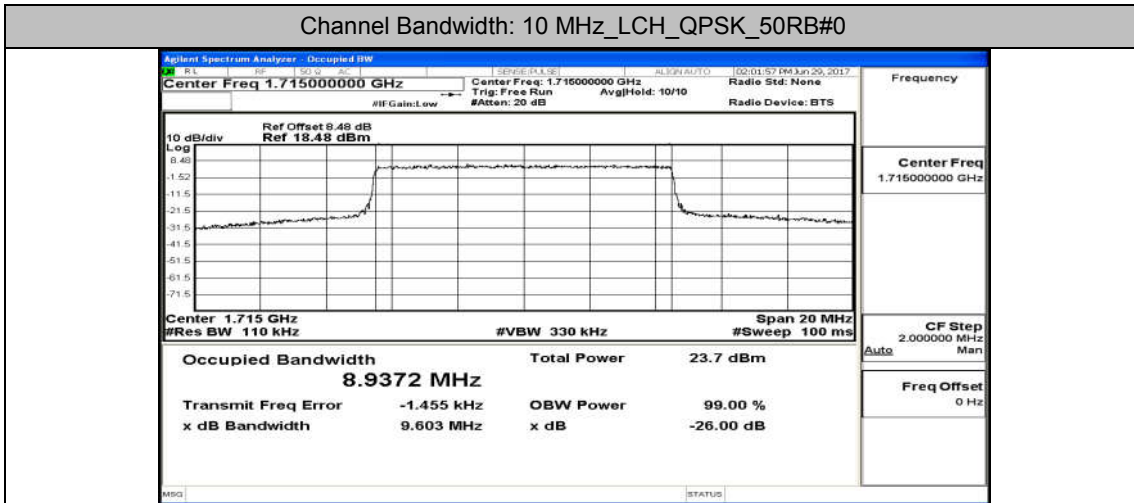

Channel Bandwidth: 5 MHz

(Channel Bandwidth: 5 MHz)_LCH_16QAM_25RB#0

(Channel Bandwidth: 5 MHz)_MCH_16QAM_25RB#0

(Channel Bandwidth: 5 MHz)_HCH_16QAM_25RB#0

Channel Bandwidth: 10 MHz

Channel Bandwidth: 10 MHz_LCH_16QAM_50RB#0