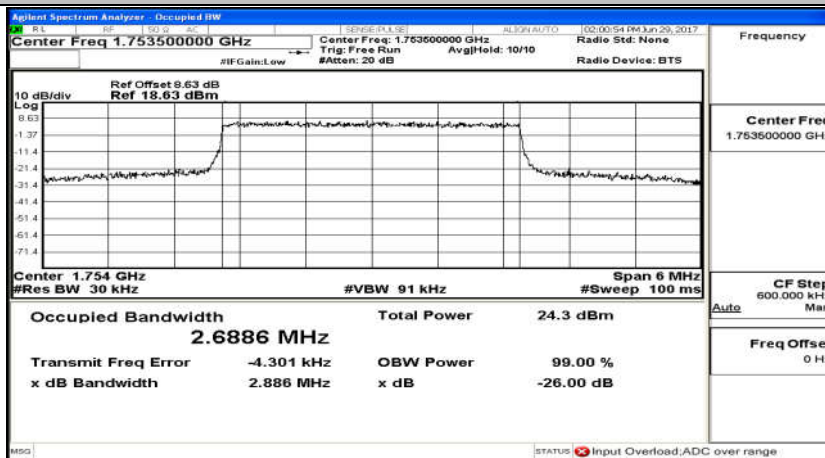

(Channel Bandwidth: 3 MHz)_MCH_QPSK_15RB#0

(Channel Bandwidth: 3 MHz)_HCH_QPSK_15RB#0

(Channel Bandwidth: 3 MHz)_LCH_16QAM_15RB#0

(Channel Bandwidth: 3 MHz)_MCH_16QAM_15RB#0

(Channel Bandwidth: 3 MHz)_HCH_16QAM_15RB#0