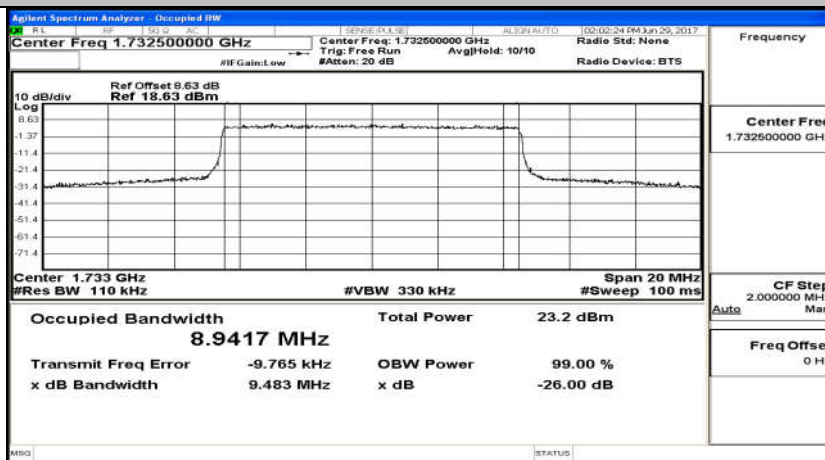

Channel Bandwidth: 10 MHz_MCH_16QAM_50RB#0