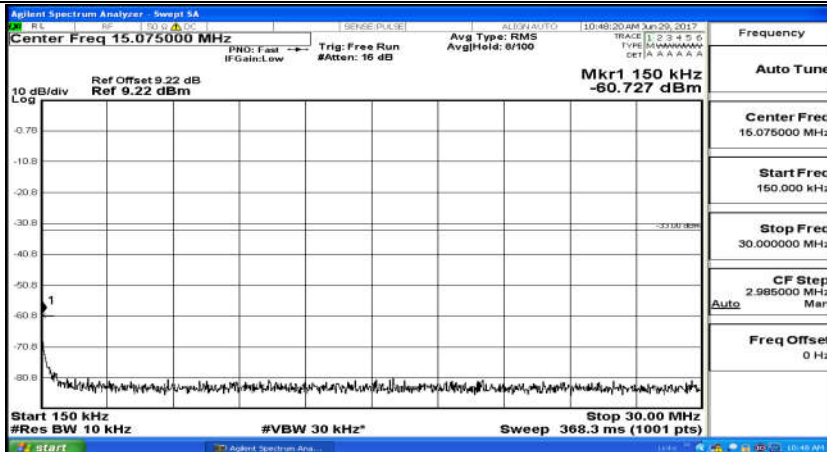

(Channel Bandwidth: 5 MHz)_LCH_16QAM_25RB#0