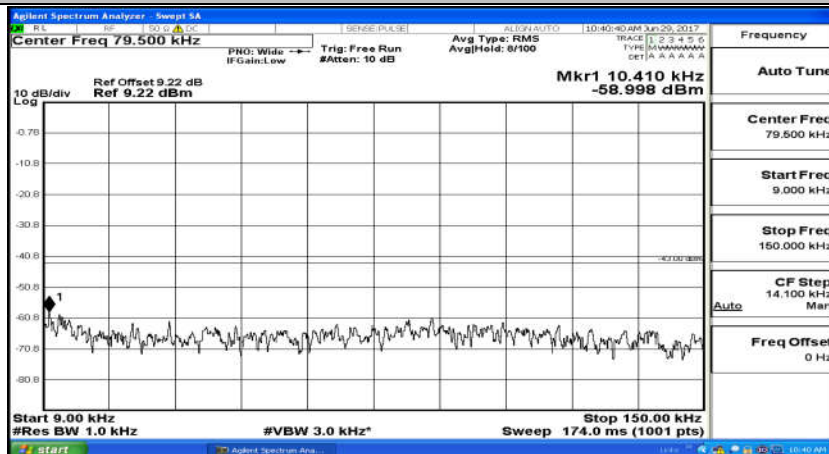

A.5: Conducted Spurious Emission

(Channel Bandwidth: 1.4 MHz)_LCH_QPSK_6RB#0

(Channel Bandwidth: 1.4 MHz)_MCH_QPSK_6RB#0

(Channel Bandwidth: 1.4 MHz)_HCH_QPSK_6RB#0

(Channel Bandwidth: 1.4 MHz)_LCH_16QAM_6RB#0