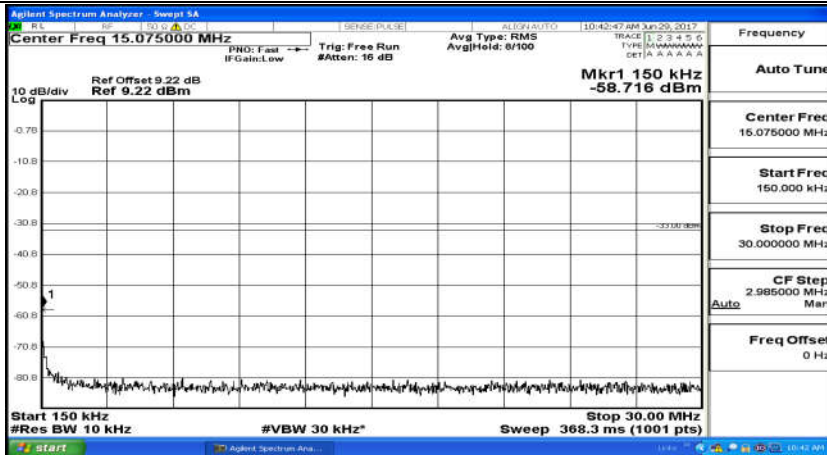

A.5: Conducted Spurious Emission

(Channel Bandwidth: 1.4 MHz)_LCH_QPSK_6RB#0

(Channel Bandwidth: 1.4 MHz)_MCH_QPSK_6RB#0

(Channel Bandwidth: 1.4 MHz)_HCH_QPSK_6RB#0

(Channel Bandwidth: 1.4 MHz)_LCH_16QAM_6RB#0

(Channel Bandwidth: 1.4 MHz)_MCH_16QAM_6RB#0

(Channel Bandwidth: 1.4 MHz)_HCH_16QAM_6RB#0

Channel Bandwidth: 3 MHz

(Channel Bandwidth: 3 MHz)_LCH_QPSK_15RB#0

(Channel Bandwidth: 3 MHz)_MCH_QPSK_15RB#0

(Channel Bandwidth: 3 MHz)_HCH_QPSK_15RB#0