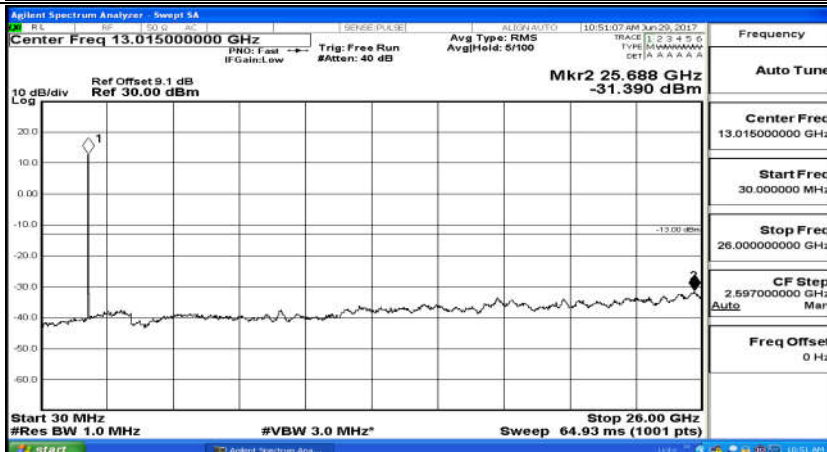

(Channel Bandwidth: 5 MHz)_HCH_QPSK_25RB#0

(Channel Bandwidth: 5 MHz)_LCH_16QAM_25RB#0

(Channel Bandwidth: 5 MHz)_MCH_16QAM_25RB#0

(Channel Bandwidth: 5 MHz)_HCH_16QAM_25RB#0

Channel Bandwidth: 10 MHz

Channel Bandwidth: 10 MHz_LCH_QPSK_50RB#0