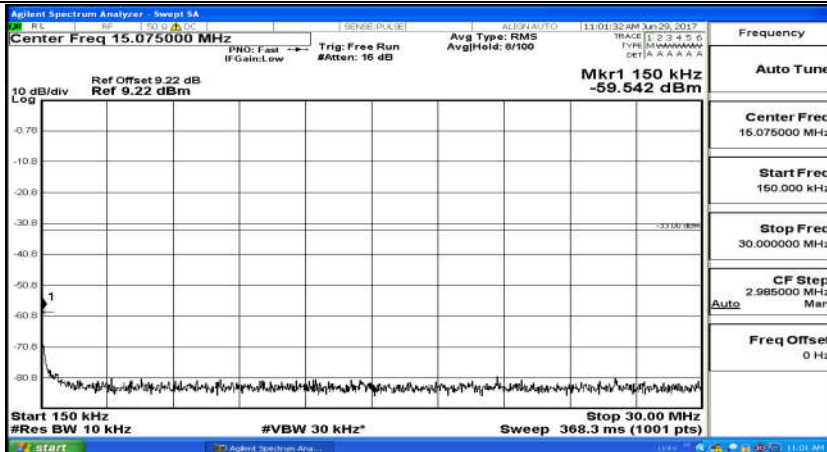

(Channel Bandwidth:20 MHz)_HCH_16QAM_100RB#0