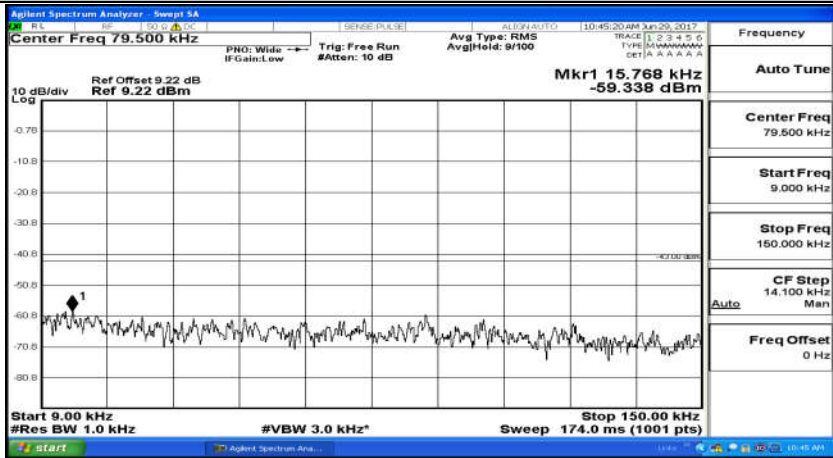

(Channel Bandwidth: 3 MHz)_MCH_16QAM_15RB#0