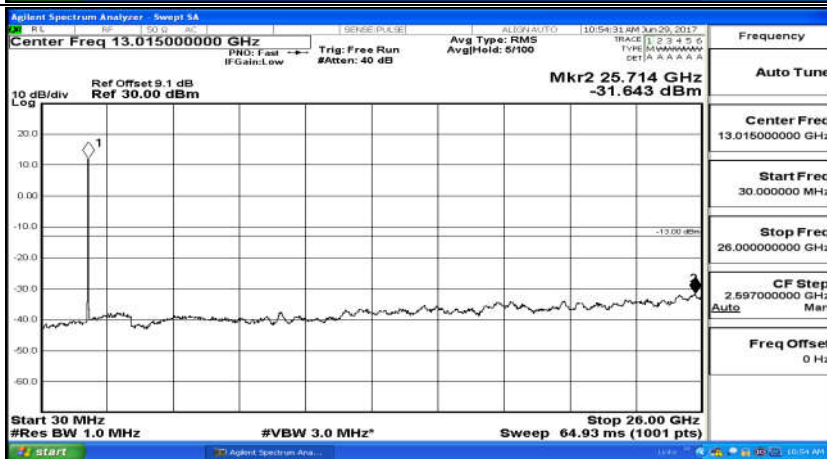

Channel Bandwidth: 10 MHz_HCH_QPSK_50RB#0