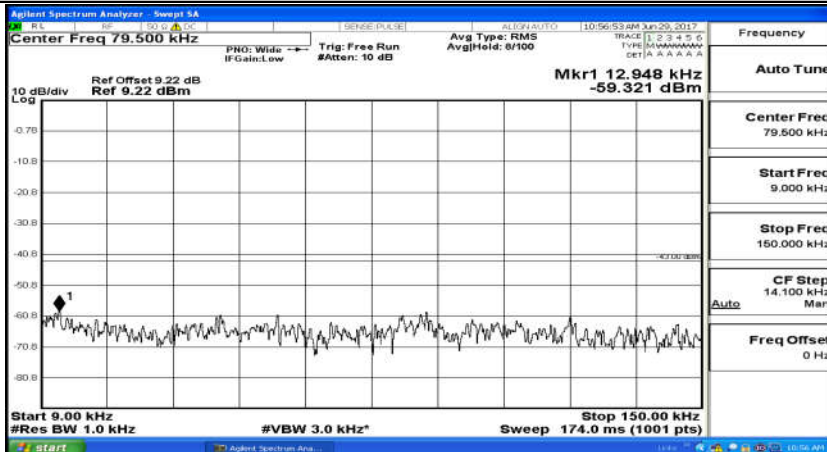

(Channel Bandwidth:15 MHz)_MCH_QPSK_75RB#0