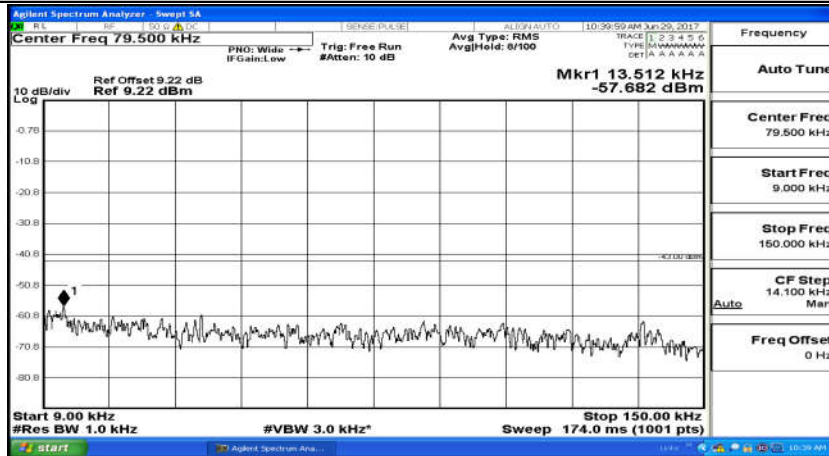

A.5: Conducted Spurious Emission

(Channel Bandwidth: 1.4 MHz)_LCH_QPSK_6RB#0

(Channel Bandwidth: 1.4 MHz)_MCH_QPSK_6RB#0

(Channel Bandwidth: 1.4 MHz)_HCH_QPSK_6RB#0

(Channel Bandwidth: 1.4 MHz)_LCH_16QAM_6RB#0

(Channel Bandwidth: 1.4 MHz)_MCH_16QAM_6RB#0

(Channel Bandwidth: 1.4 MHz)_HCH_16QAM_6RB#0

Channel Bandwidth: 3 MHz

(Channel Bandwidth: 3 MHz)_LCH_QPSK_15RB#0

(Channel Bandwidth: 3 MHz)_MCH_QPSK_15RB#0

(Channel Bandwidth: 3 MHz)_HCH_QPSK_15RB#0