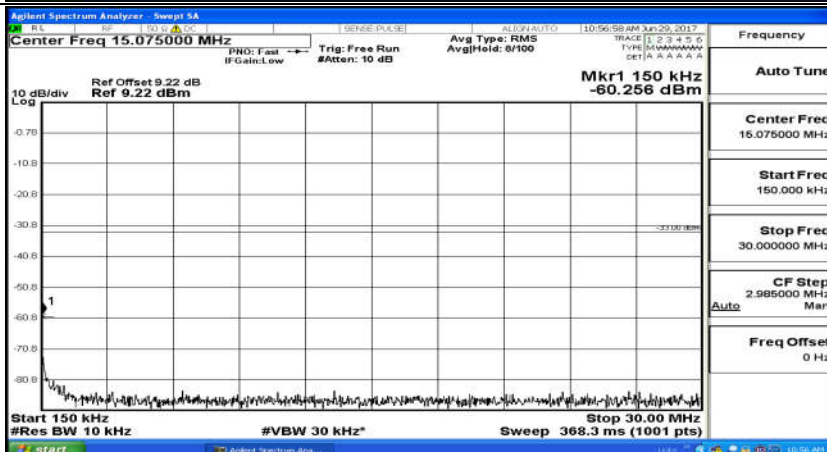

(Channel Bandwidth:15 MHz)_MCH_QPSK_75RB#0