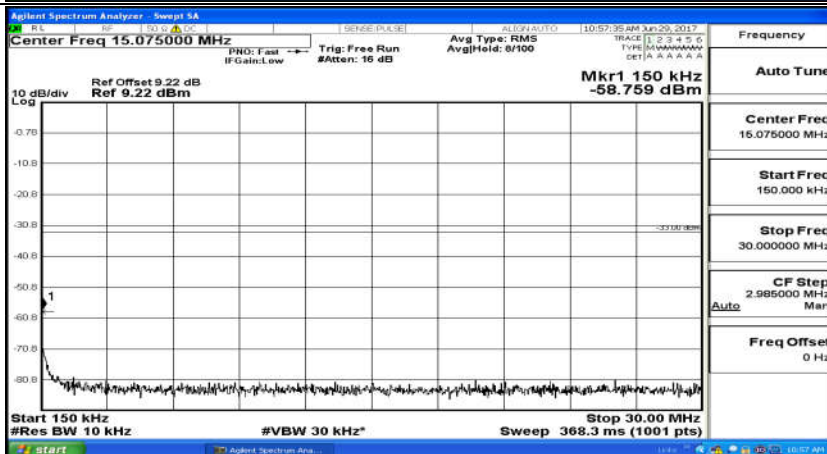

Channel Bandwidth: 15 MHz

(Channel Bandwidth: 15 MHz)_LCH_QPSK_75RB#0

(Channel Bandwidth:15 MHz)_MCH_QPSK_75RB#0

(Channel Bandwidth:15 MHz)_HCH_QPSK_75RB#0

(Channel Bandwidth:15 MHz)_LCH_16QAM_75RB#0

(Channel Bandwidth:15 MHz)_MCH_16QAM_75RB#0