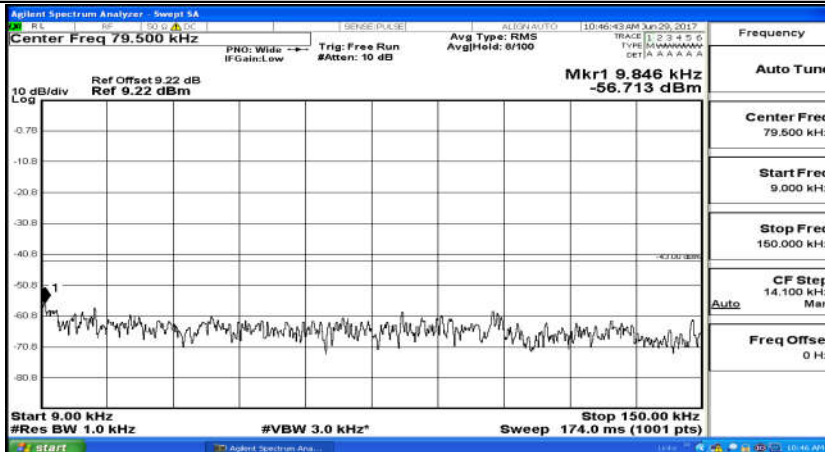

(Channel Bandwidth: 3 MHz)_HCH_16QAM_15RB#0