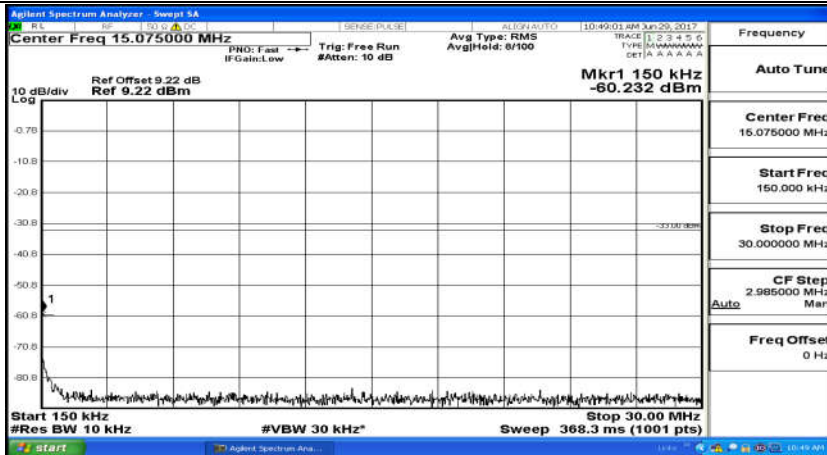

(Channel Bandwidth: 3 MHz)_LCH_16QAM_15RB#0

(Channel Bandwidth: 3 MHz)_MCH_16QAM_15RB#0

(Channel Bandwidth: 3 MHz)_HCH_16QAM_15RB#0

Channel Bandwidth: 5 MHz

(Channel Bandwidth: 5 MHz)_LCH_QPSK_25RB#0

(Channel Bandwidth: 5 MHz)_MCH_QPSK_25RB#0