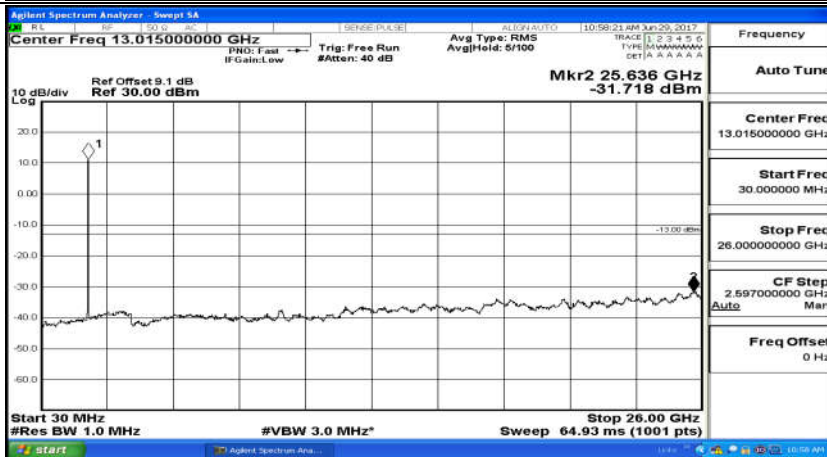

Channel Bandwidth: 15 MHz

(Channel Bandwidth: 15 MHz)_LCH_QPSK_75RB#0

(Channel Bandwidth:15 MHz)_MCH_QPSK_75RB#0

(Channel Bandwidth:15 MHz)_HCH_QPSK_75RB#0

(Channel Bandwidth:15 MHz)_LCH_16QAM_75RB#0

(Channel Bandwidth:15 MHz)_MCH_16QAM_75RB#0