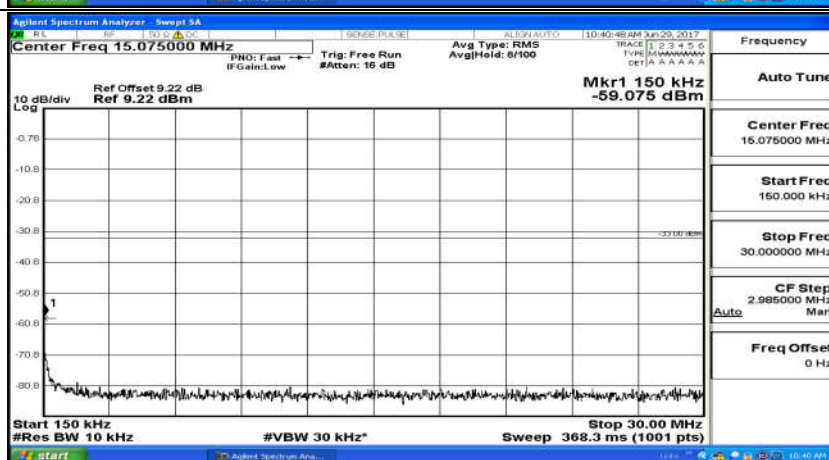

A.5: Conducted Spurious Emission

(Channel Bandwidth: 1.4 MHz)_LCH_QPSK_6RB#0

(Channel Bandwidth: 1.4 MHz)_MCH_QPSK_6RB#0

(Channel Bandwidth: 1.4 MHz)_HCH_QPSK_6RB#0

(Channel Bandwidth: 1.4 MHz)_LCH_16QAM_6RB#0

(Channel Bandwidth: 1.4 MHz)_MCH_16QAM_6RB#0

(Channel Bandwidth: 1.4 MHz)_HCH_16QAM_6RB#0

Channel Bandwidth: 3 MHz

(Channel Bandwidth: 3 MHz)_LCH_QPSK_15RB#0

(Channel Bandwidth: 3 MHz)_MCH_QPSK_15RB#0

(Channel Bandwidth: 3 MHz)_HCH_QPSK_15RB#0