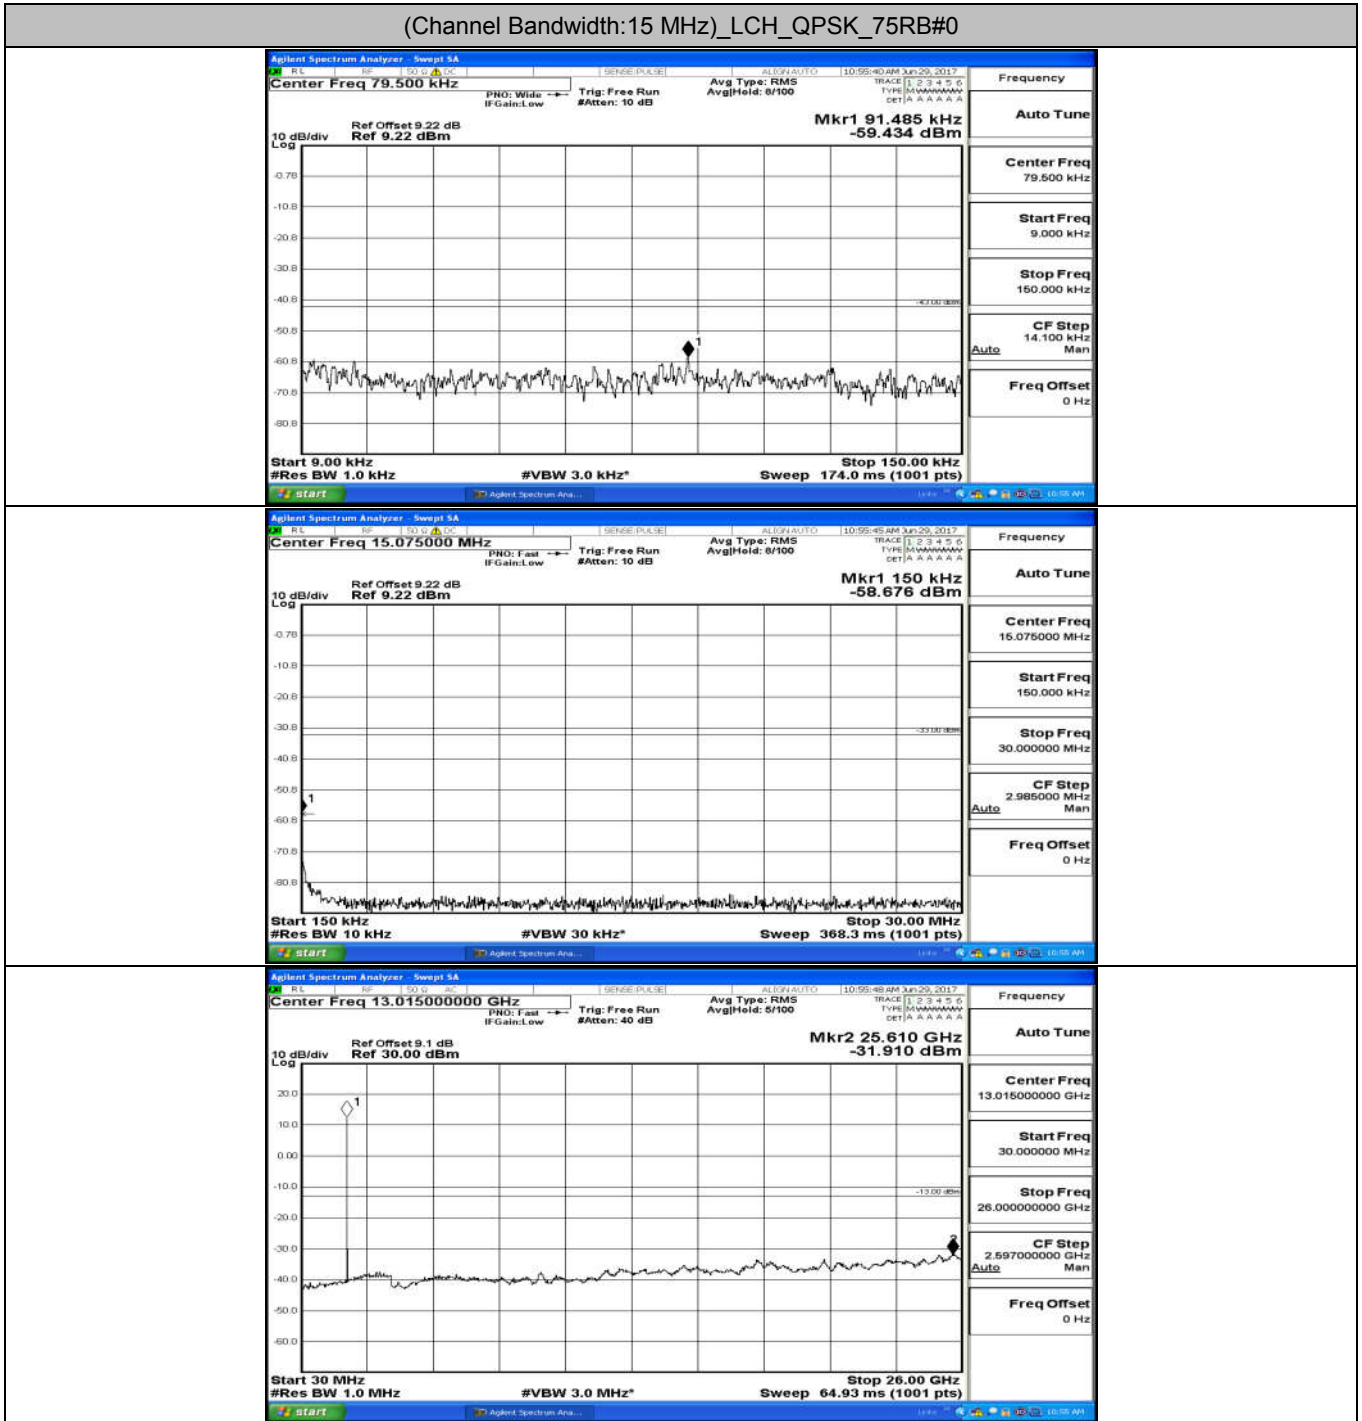

Channel Bandwidth: 15 MHz

(Channel Bandwidth: 15 MHz)_LCH_QPSK_75RB#0