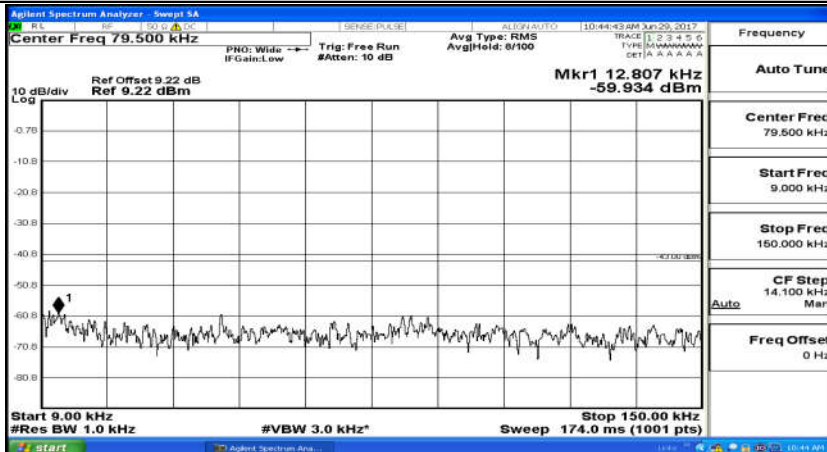

(Channel Bandwidth: 1.4 MHz)_MCH_16QAM_6RB#0

(Channel Bandwidth: 1.4 MHz)_HCH_16QAM_6RB#0

Channel Bandwidth: 3 MHz

(Channel Bandwidth: 3 MHz)_LCH_QPSK_15RB#0

(Channel Bandwidth: 3 MHz)_MCH_QPSK_15RB#0

(Channel Bandwidth: 3 MHz)_HCH_QPSK_15RB#0

(Channel Bandwidth: 3 MHz)_LCH_16QAM_15RB#0

(Channel Bandwidth: 3 MHz)_MCH_16QAM_15RB#0

(Channel Bandwidth: 3 MHz)_HCH_16QAM_15RB#0

Channel Bandwidth: 5 MHz

(Channel Bandwidth: 5 MHz)_LCH_QPSK_25RB#0

(Channel Bandwidth: 5 MHz)_MCH_QPSK_25RB#0