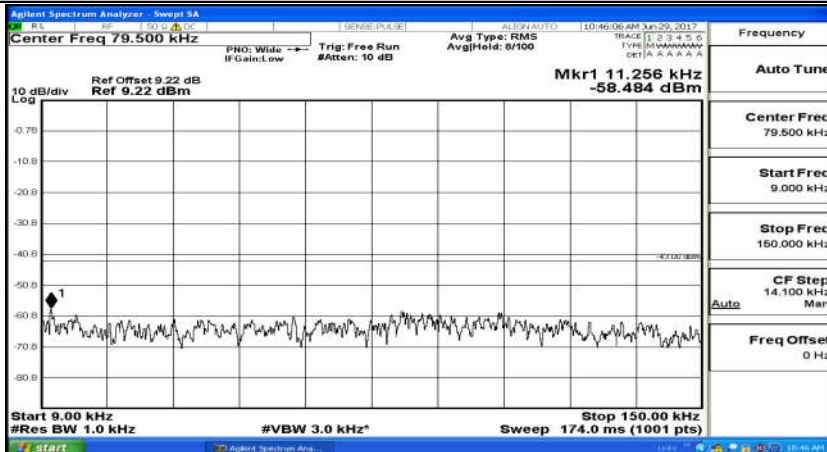

(Channel Bandwidth: 1.4 MHz)_MCH_16QAM_6RB#0

(Channel Bandwidth: 1.4 MHz)_HCH_16QAM_6RB#0

Channel Bandwidth: 3 MHz

(Channel Bandwidth: 3 MHz)_LCH_QPSK_15RB#0

(Channel Bandwidth: 3 MHz)_MCH_QPSK_15RB#0

(Channel Bandwidth: 3 MHz)_HCH_QPSK_15RB#0