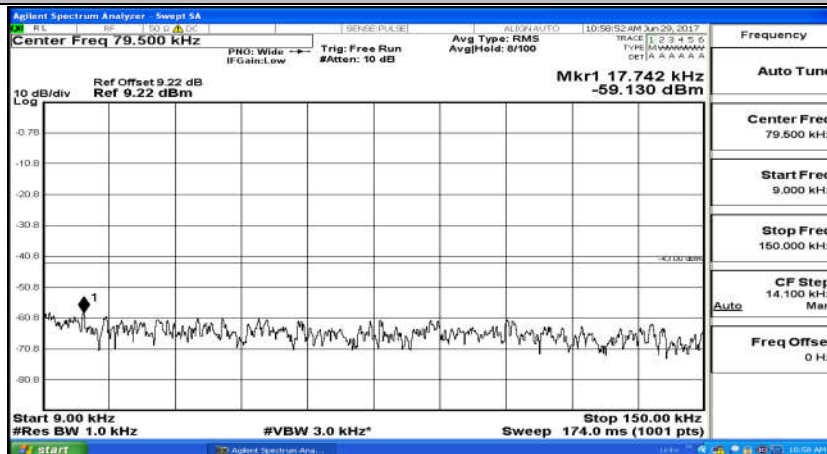

(Channel Bandwidth:15 MHz)_HCH_16QAM_75RB#0