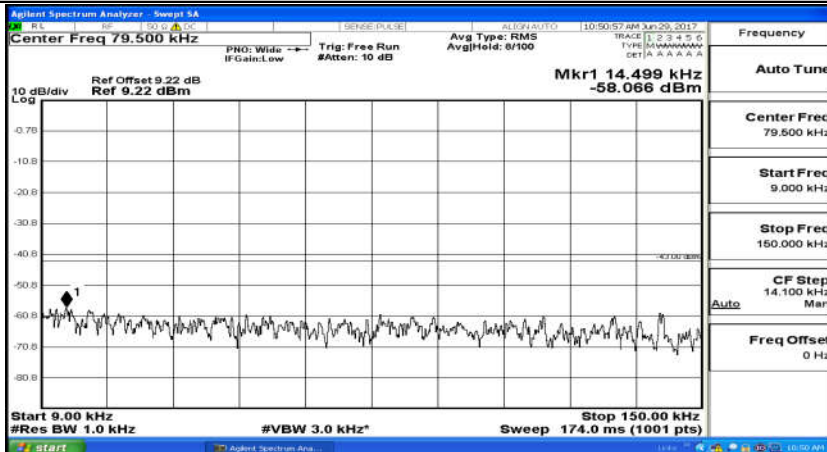

(Channel Bandwidth: 5 MHz)_HCH_QPSK_25RB#0

(Channel Bandwidth: 5 MHz)_LCH_16QAM_25RB#0

(Channel Bandwidth: 5 MHz)_MCH_16QAM_25RB#0

(Channel Bandwidth: 5 MHz)_HCH_16QAM_25RB#0

Channel Bandwidth: 10 MHz

Channel Bandwidth: 10 MHz_LCH_QPSK_50RB#0