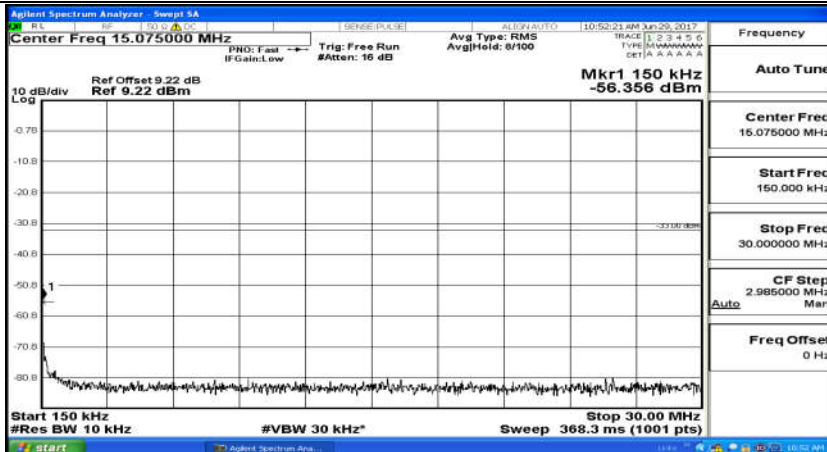

Channel Bandwidth: 10 MHz_LCH_16QAM_50RB#0