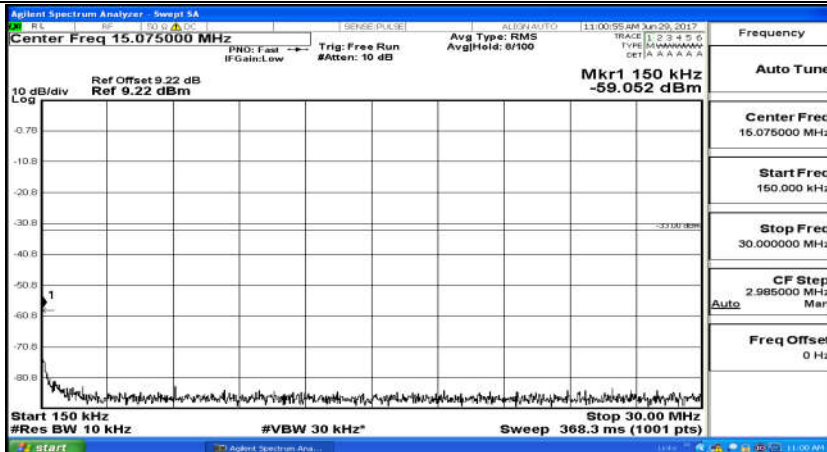

(Channel Bandwidth:15 MHz)_HCH_16QAM_75RB#0

Channel Bandwidth: 20 MHz

(Channel Bandwidth:20 MHz)_LCH_QPSK_100RB#0

(Channel Bandwidth:20 MHz)_MCH_QPSK_100RB#0

(Channel Bandwidth:20 MHz)_LCH_16QAM_100RB#0

(Channel Bandwidth:20 MHz)_MCH_16QAM_100RB#0

(Channel Bandwidth:20 MHz)_HCH_16QAM_100RB#0