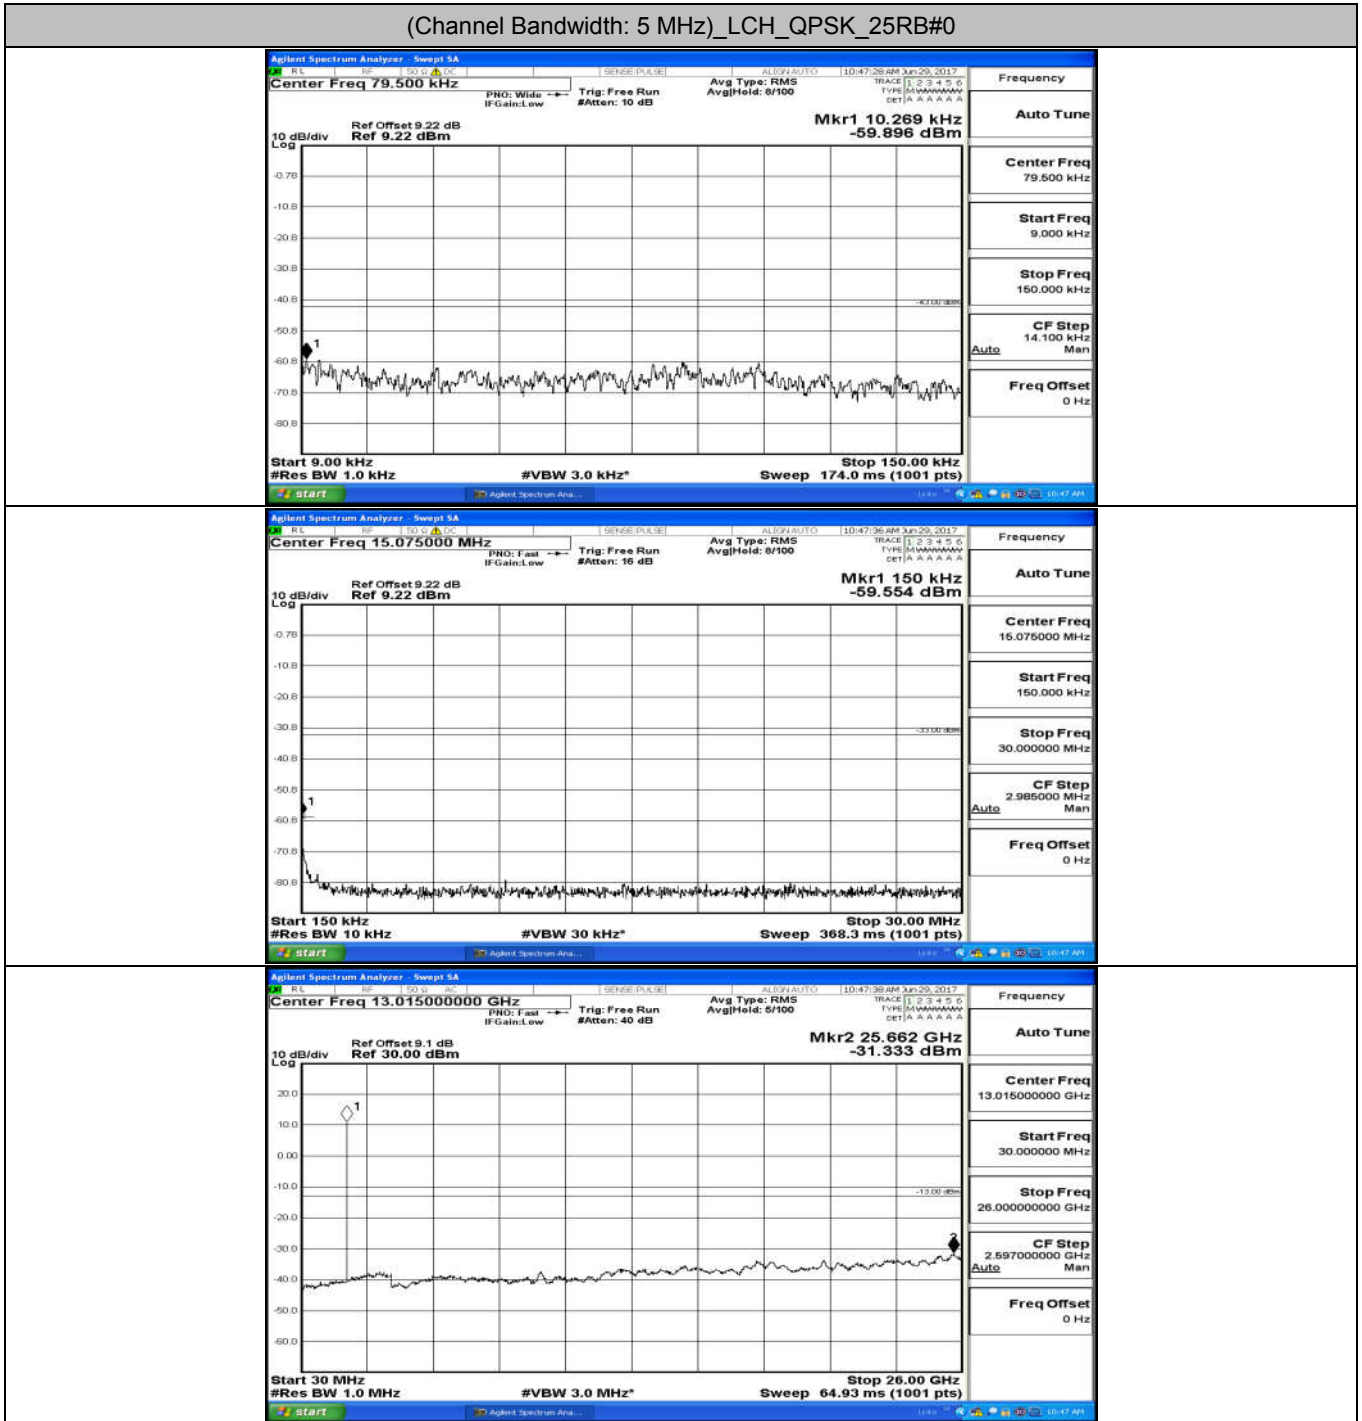

A.5: Conducted Spurious Emission

(Channel Bandwidth: 1.4 MHz)_LCH_QPSK_6RB#0

(Channel Bandwidth: 1.4 MHz)_MCH_QPSK_6RB#0

(Channel Bandwidth: 1.4 MHz)_HCH_QPSK_6RB#0

(Channel Bandwidth: 1.4 MHz)_LCH_16QAM_6RB#0

(Channel Bandwidth: 3 MHz)_LCH_16QAM_15RB#0

(Channel Bandwidth: 3 MHz)_MCH_16QAM_15RB#0

(Channel Bandwidth: 3 MHz)_HCH_16QAM_15RB#0

Channel Bandwidth: 5 MHz

(Channel Bandwidth: 5 MHz)_LCH_QPSK_25RB#0

(Channel Bandwidth: 5 MHz)_MCH_QPSK_25RB#0

(Channel Bandwidth: 5 MHz)_HCH_QPSK_25RB#0

(Channel Bandwidth: 5 MHz)_LCH_16QAM_25RB#0

(Channel Bandwidth: 5 MHz)_MCH_16QAM_25RB#0

(Channel Bandwidth: 5 MHz)_HCH_16QAM_25RB#0

Channel Bandwidth: 10 MHz

Channel Bandwidth: 10 MHz_LCH_QPSK_50RB#0