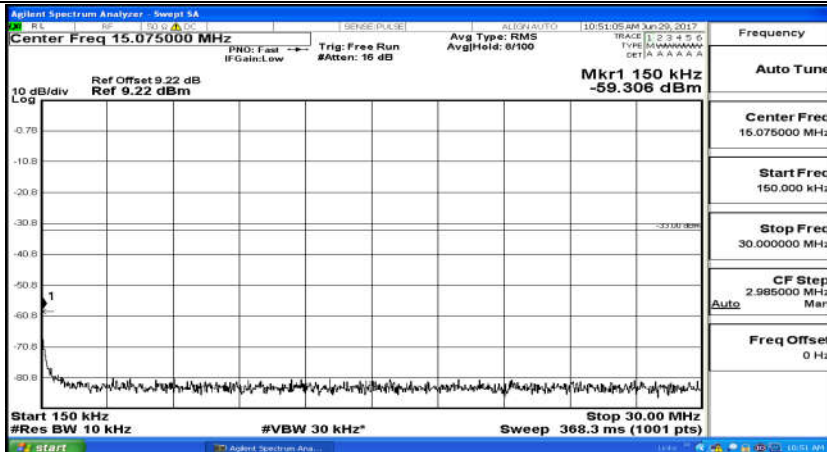

(Channel Bandwidth: 5 MHz)_HCH_QPSK_25RB#0

(Channel Bandwidth: 5 MHz)_LCH_16QAM_25RB#0

(Channel Bandwidth: 5 MHz)_MCH_16QAM_25RB#0

(Channel Bandwidth: 5 MHz)_HCH_16QAM_25RB#0

Channel Bandwidth: 10 MHz

Channel Bandwidth: 10 MHz_LCH_QPSK_50RB#0