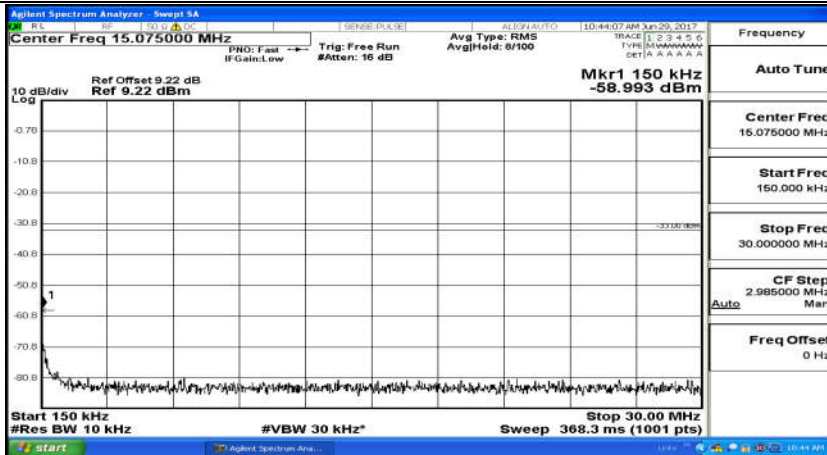

(Channel Bandwidth: 1.4 MHz)_MCH_16QAM_6RB#0

(Channel Bandwidth: 1.4 MHz)_HCH_16QAM_6RB#0

Channel Bandwidth: 3 MHz

(Channel Bandwidth: 3 MHz)_LCH_QPSK_15RB#0

(Channel Bandwidth: 3 MHz)_MCH_QPSK_15RB#0

(Channel Bandwidth: 3 MHz)_HCH_QPSK_15RB#0

(Channel Bandwidth: 3 MHz)_LCH_16QAM_15RB#0

(Channel Bandwidth: 3 MHz)_MCH_16QAM_15RB#0

(Channel Bandwidth: 3 MHz)_HCH_16QAM_15RB#0

Channel Bandwidth: 5 MHz

(Channel Bandwidth: 5 MHz)_LCH_QPSK_25RB#0

(Channel Bandwidth: 5 MHz)_MCH_QPSK_25RB#0