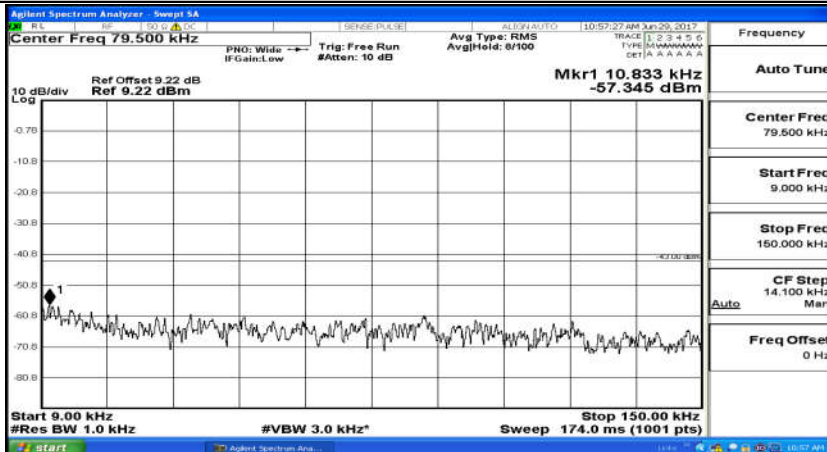

Channel Bandwidth: 15 MHz

(Channel Bandwidth: 15 MHz)_LCH_QPSK_75RB#0

(Channel Bandwidth:15 MHz)_MCH_QPSK_75RB#0

(Channel Bandwidth:15 MHz)_HCH_QPSK_75RB#0

(Channel Bandwidth:15 MHz)_LCH_16QAM_75RB#0

(Channel Bandwidth:15 MHz)_MCH_16QAM_75RB#0