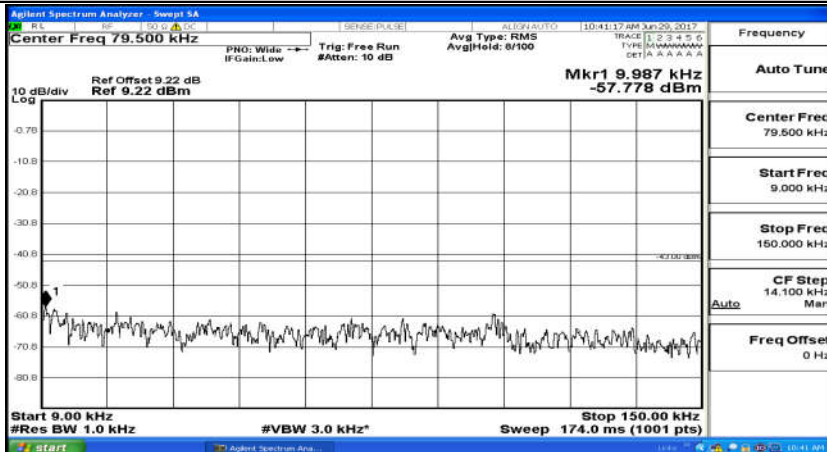

(Channel Bandwidth: 1.4 MHz)_MCH_16QAM_6RB#0