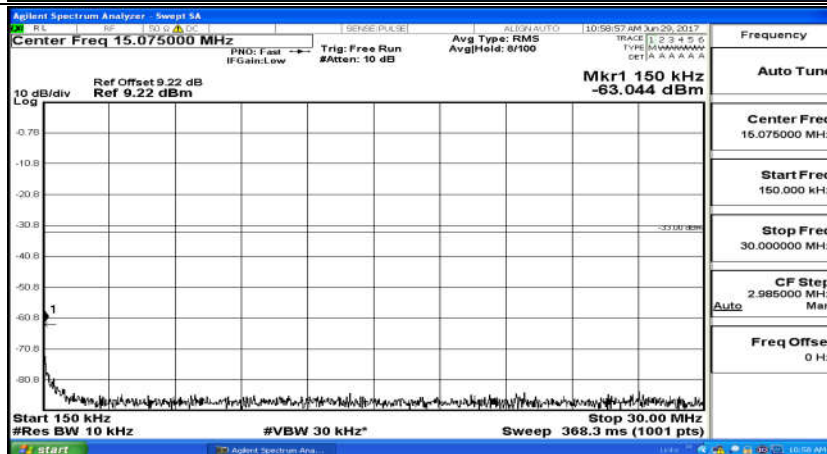

(Channel Bandwidth:15 MHz)_HCH_16QAM_75RB#0