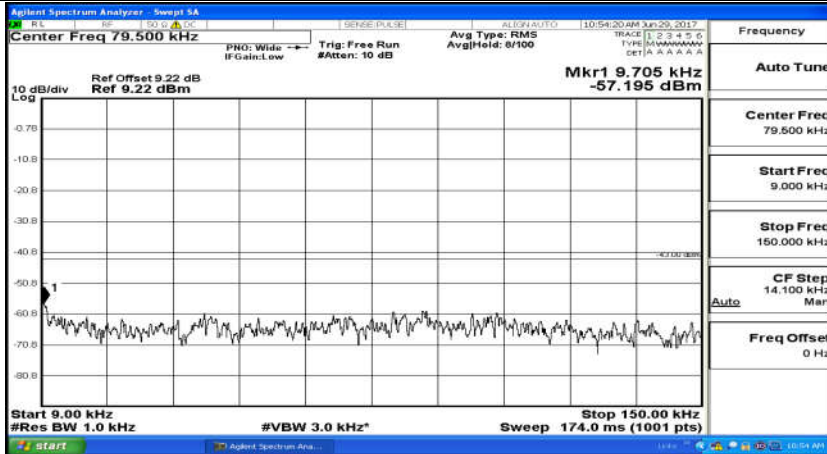

Channel Bandwidth: 10 MHz_HCH_QPSK_50RB#0