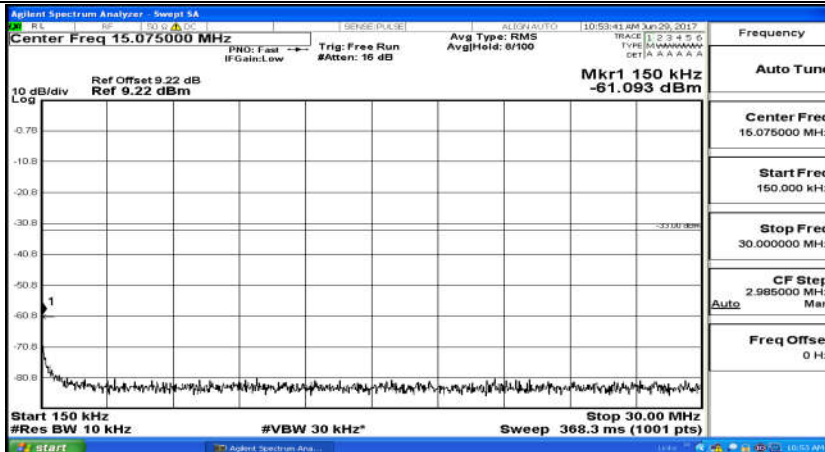

Channel Bandwidth: 10 MHz_MCH_QPSK_50RB#0

Channel Bandwidth: 10 MHz_HCH_QPSK_50RB#0

Channel Bandwidth: 10 MHz_LCH_16QAM_50RB#0

Channel Bandwidth: 10 MHz_MCH_16QAM_50RB#0

Channel Bandwidth: 10 MHz_HCH_16QAM_50RB#0