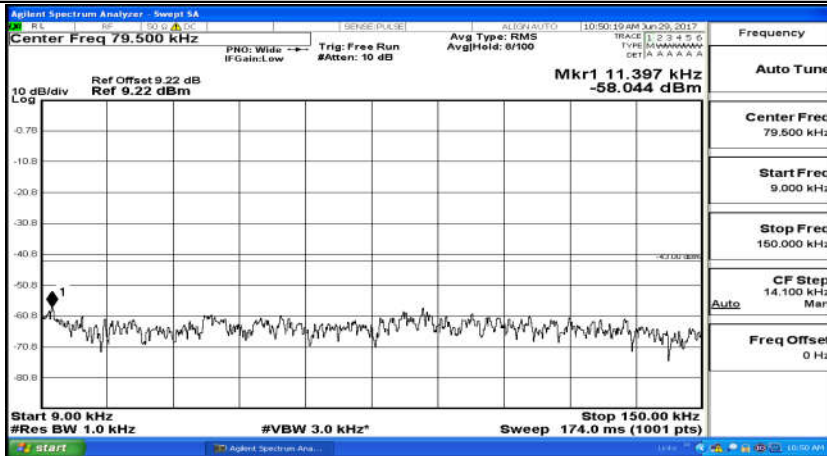

(Channel Bandwidth: 5 MHz)_HCH_QPSK_25RB#0