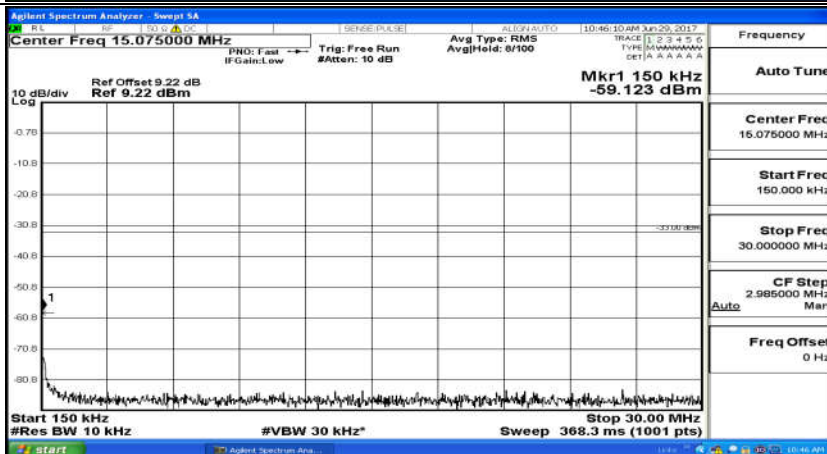

(Channel Bandwidth: 1.4 MHz)_MCH_16QAM_6RB#0

(Channel Bandwidth: 1.4 MHz)_HCH_16QAM_6RB#0

Channel Bandwidth: 3 MHz

(Channel Bandwidth: 3 MHz)_LCH_QPSK_15RB#0

(Channel Bandwidth: 3 MHz)_MCH_QPSK_15RB#0

(Channel Bandwidth: 3 MHz)_HCH_QPSK_15RB#0