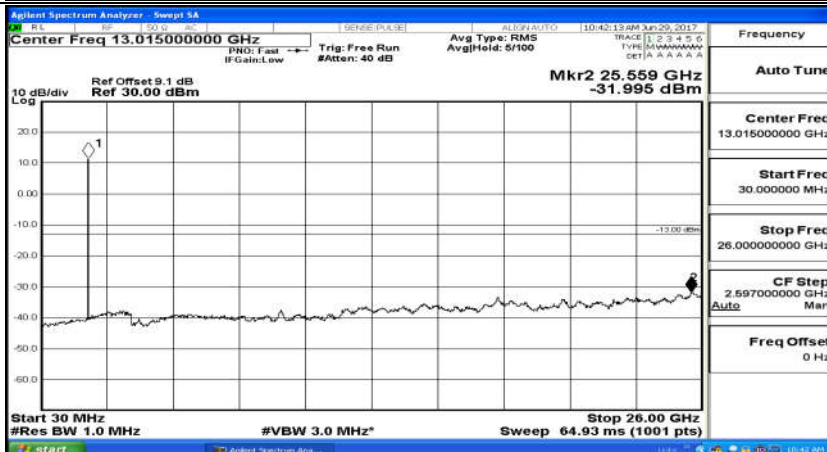

A.5: Conducted Spurious Emission

(Channel Bandwidth: 1.4 MHz)_LCH_QPSK_6RB#0

(Channel Bandwidth: 1.4 MHz)_MCH_QPSK_6RB#0

(Channel Bandwidth: 1.4 MHz)_HCH_QPSK_6RB#0

(Channel Bandwidth: 1.4 MHz)_LCH_16QAM_6RB#0

(Channel Bandwidth: 1.4 MHz)_MCH_16QAM_6RB#0

(Channel Bandwidth: 1.4 MHz)_HCH_16QAM_6RB#0

Channel Bandwidth: 3 MHz

(Channel Bandwidth: 3 MHz)_LCH_QPSK_15RB#0

(Channel Bandwidth: 3 MHz)_MCH_QPSK_15RB#0

(Channel Bandwidth: 3 MHz)_HCH_QPSK_15RB#0