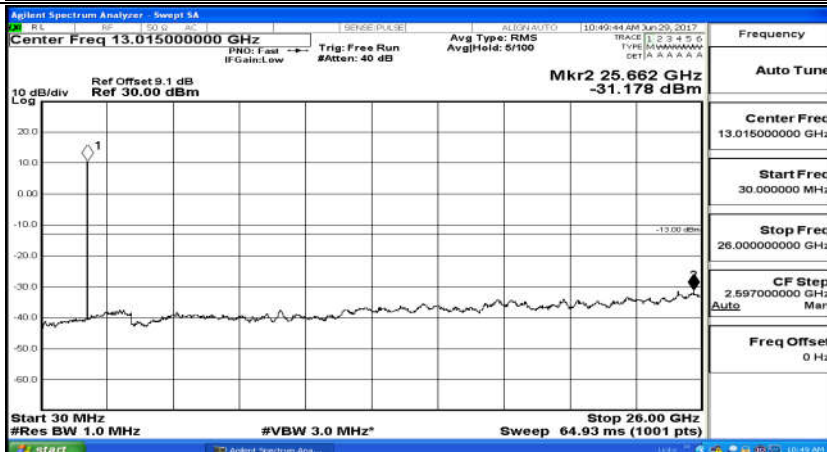

(Channel Bandwidth: 5 MHz)_MCH_16QAM_25RB#0