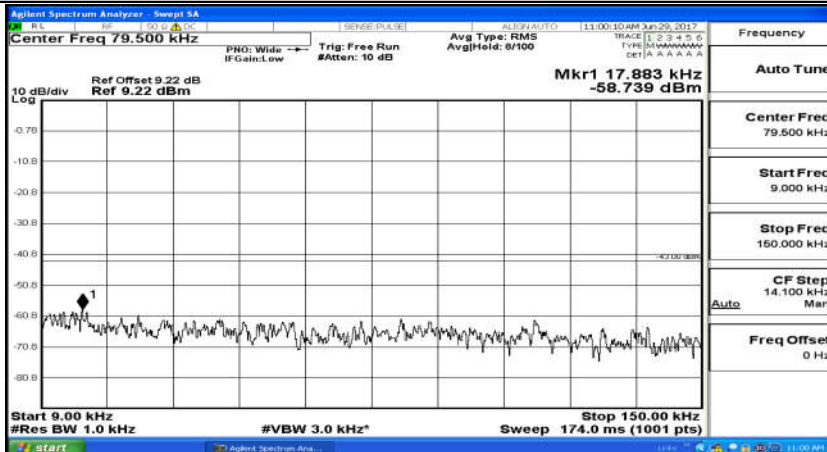

(Channel Bandwidth:20 MHz)_LCH_16QAM_100RB#0