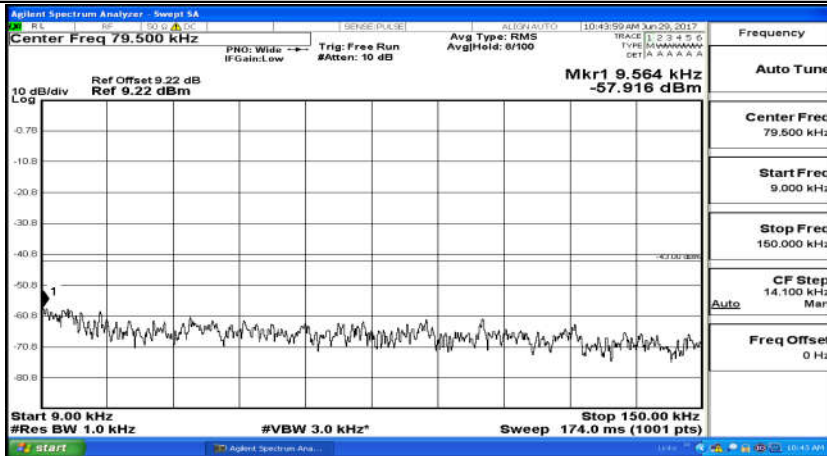

(Channel Bandwidth: 3 MHz)_LCH_16QAM_15RB#0