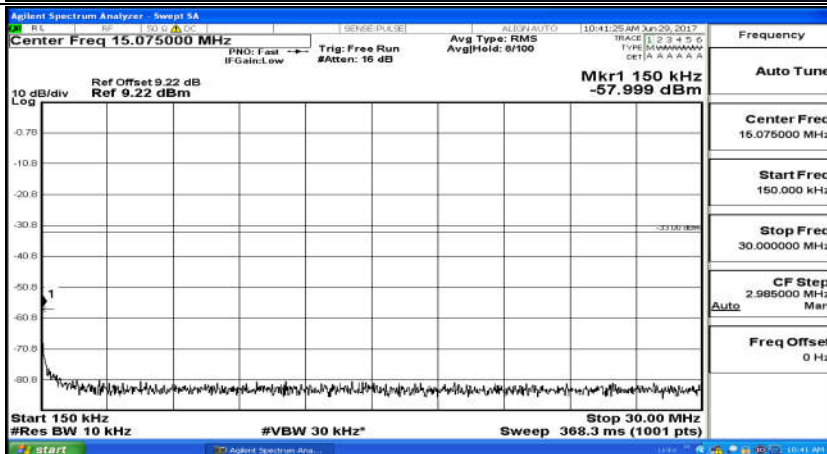

(Channel Bandwidth: 1.4 MHz)_MCH_16QAM_6RB#0