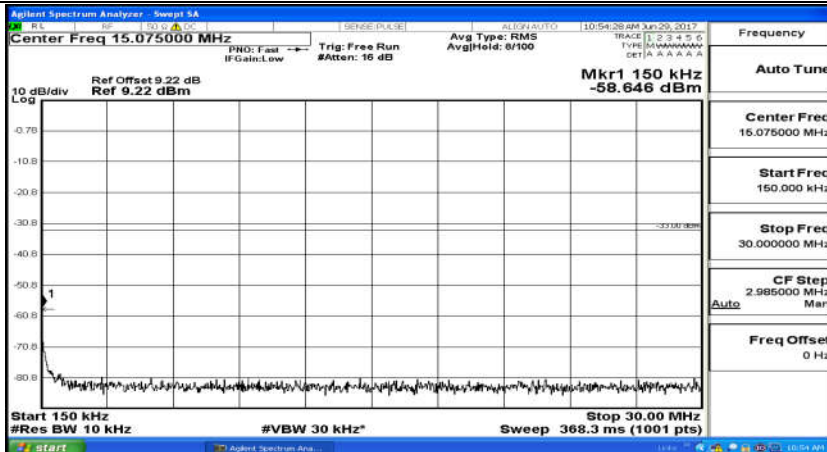

Channel Bandwidth: 10 MHz_HCH_QPSK_50RB#0