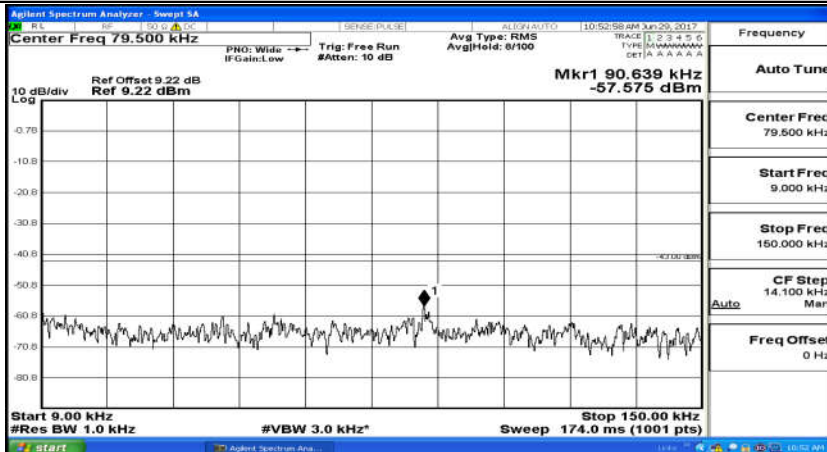

Channel Bandwidth: 10 MHz_MCH_QPSK_50RB#0