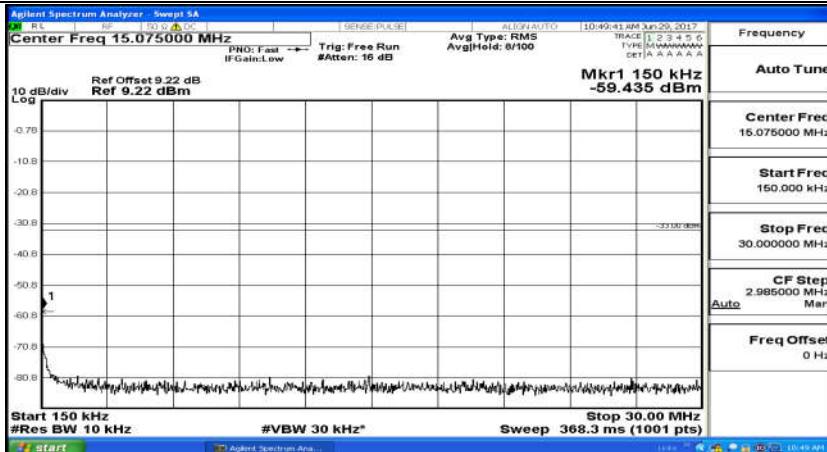

(Channel Bandwidth: 5 MHz)_MCH_16QAM_25RB#0