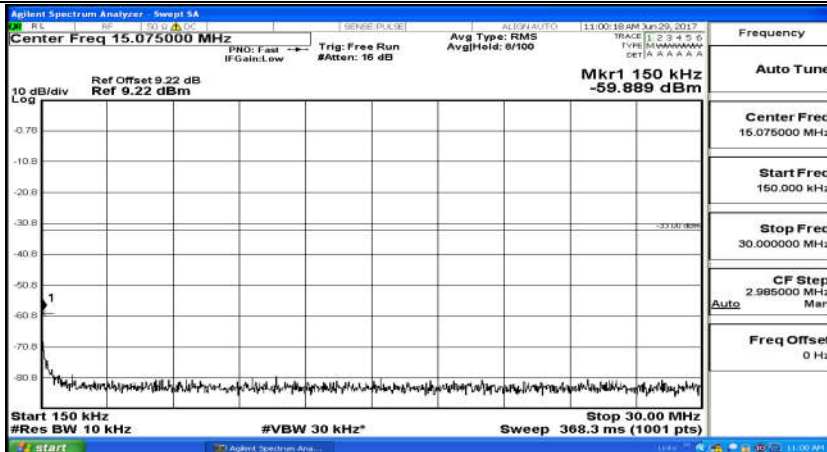

(Channel Bandwidth:20 MHz)_LCH_16QAM_100RB#0