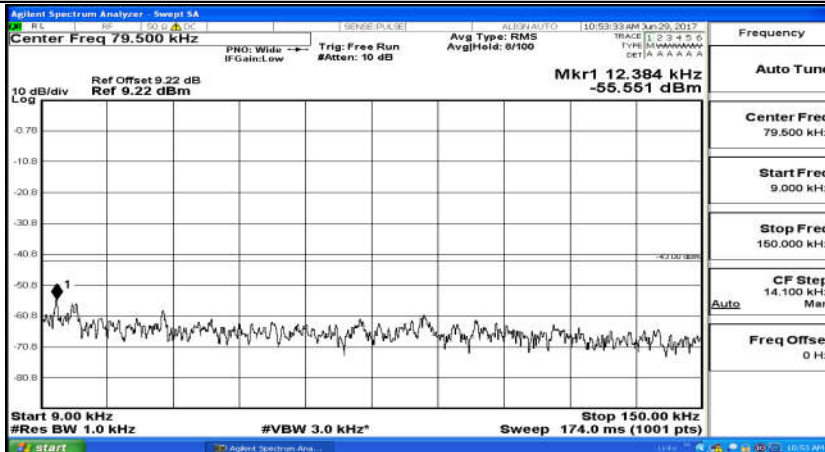

Channel Bandwidth: 10 MHz_MCH_QPSK_50RB#0

Channel Bandwidth: 10 MHz_HCH_QPSK_50RB#0

Channel Bandwidth: 10 MHz_LCH_16QAM_50RB#0

Channel Bandwidth: 10 MHz_MCH_16QAM_50RB#0

Channel Bandwidth: 10 MHz_HCH_16QAM_50RB#0