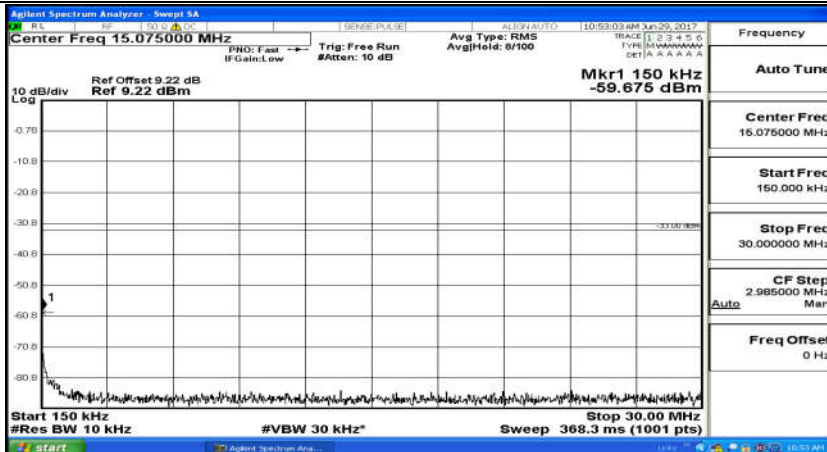

Channel Bandwidth: 10 MHz_MCH_QPSK_50RB#0