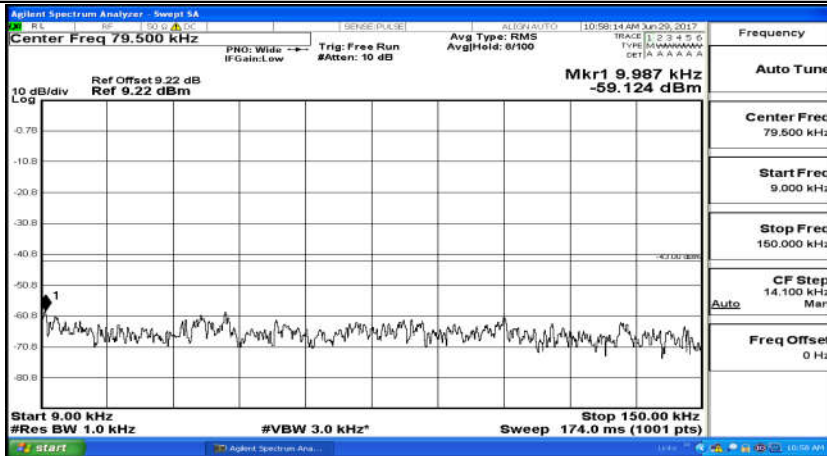

Channel Bandwidth: 15 MHz

(Channel Bandwidth: 15 MHz)_LCH_QPSK_75RB#0

(Channel Bandwidth:15 MHz)_MCH_QPSK_75RB#0

(Channel Bandwidth:15 MHz)_HCH_QPSK_75RB#0

(Channel Bandwidth:15 MHz)_LCH_16QAM_75RB#0

(Channel Bandwidth:15 MHz)_MCH_16QAM_75RB#0