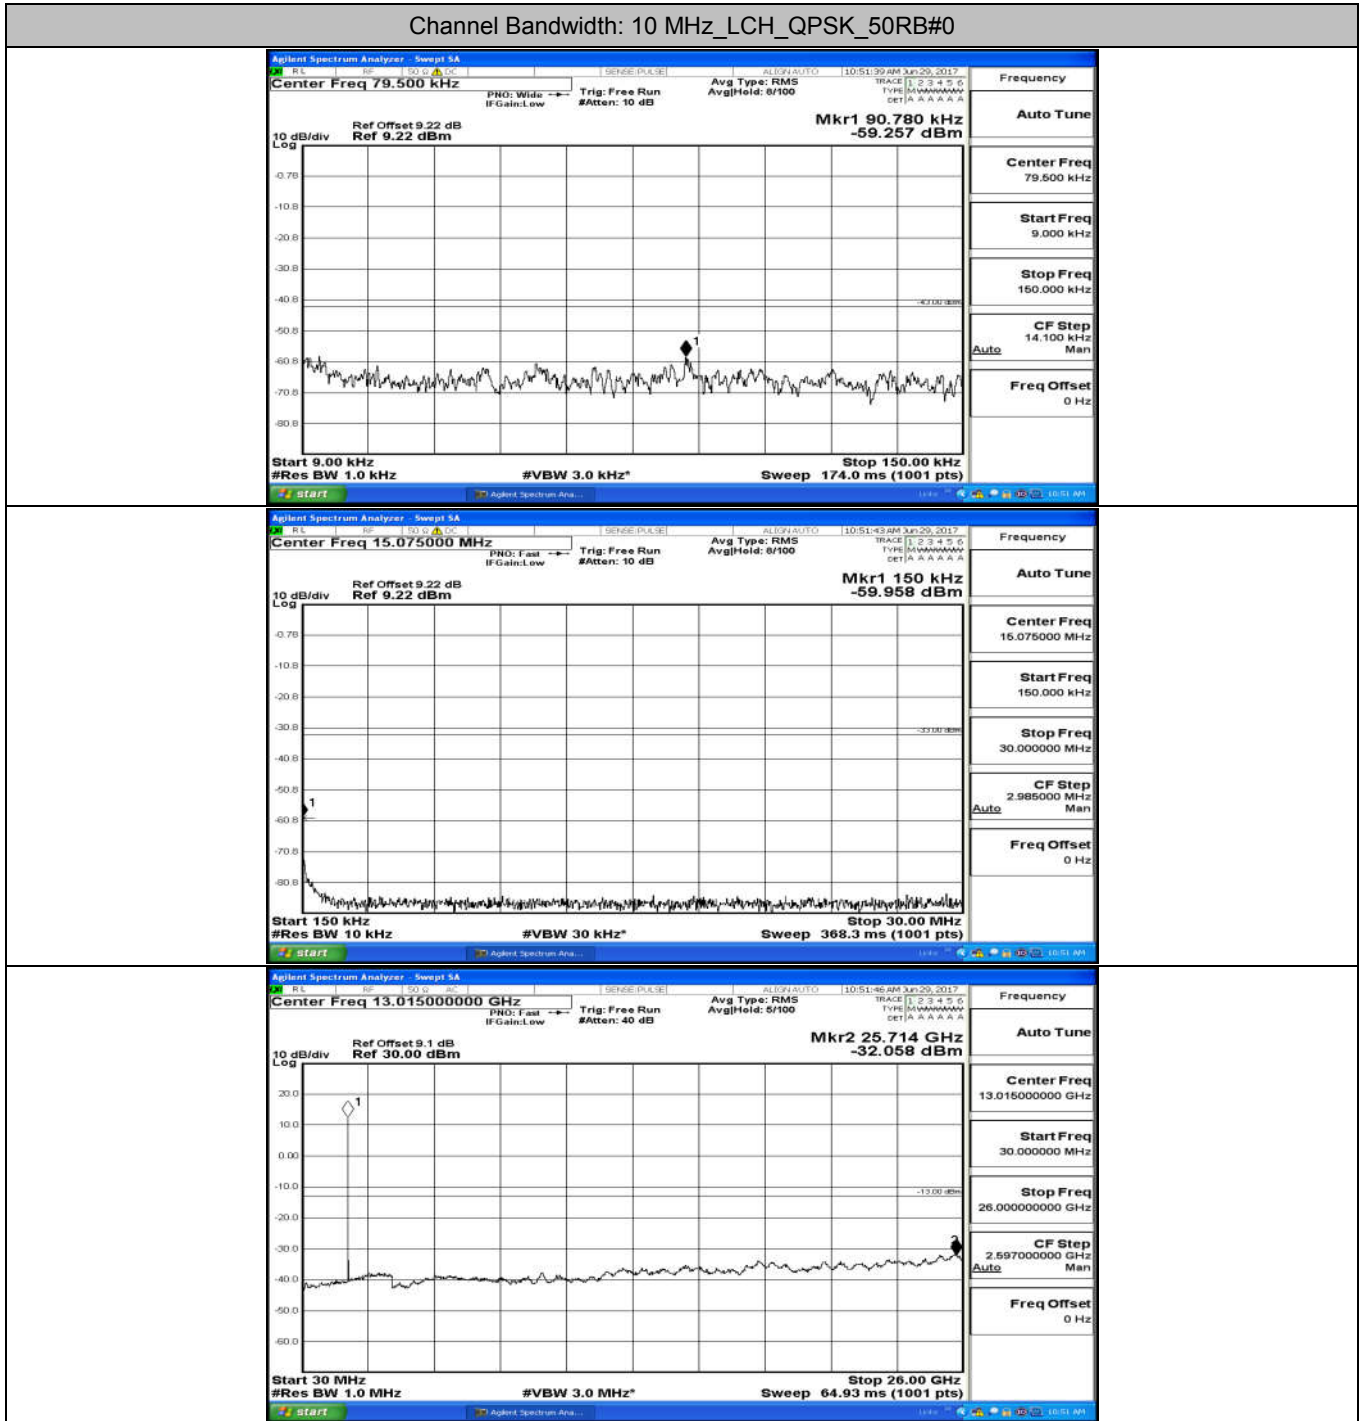

(Channel Bandwidth: 5 MHz)_HCH_QPSK_25RB#0

(Channel Bandwidth: 5 MHz)_LCH_16QAM_25RB#0

(Channel Bandwidth: 5 MHz)_MCH_16QAM_25RB#0

(Channel Bandwidth: 5 MHz)_HCH_16QAM_25RB#0

Channel Bandwidth: 10 MHz

Channel Bandwidth: 10 MHz_LCH_QPSK_50RB#0

Channel Bandwidth: 10 MHz_MCH_QPSK_50RB#0

Channel Bandwidth: 10 MHz_HCH_QPSK_50RB#0

Channel Bandwidth: 10 MHz_LCH_16QAM_50RB#0

Channel Bandwidth: 10 MHz_MCH_16QAM_50RB#0

Channel Bandwidth: 10 MHz_HCH_16QAM_50RB#0