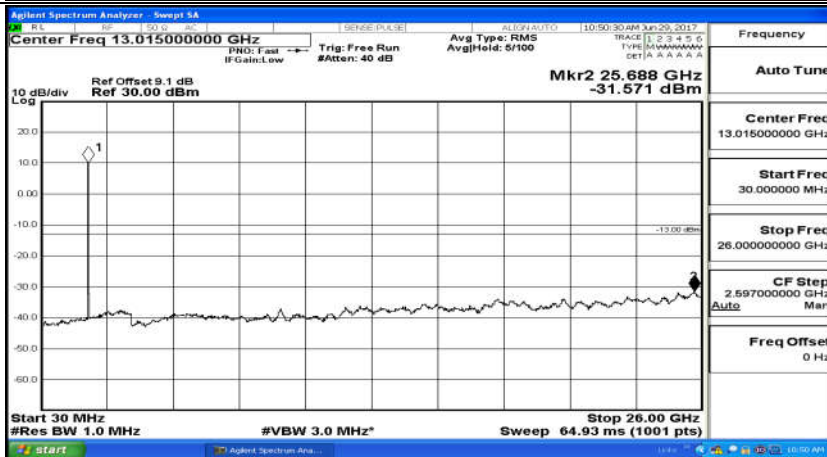

(Channel Bandwidth: 5 MHz)_HCH_QPSK_25RB#0