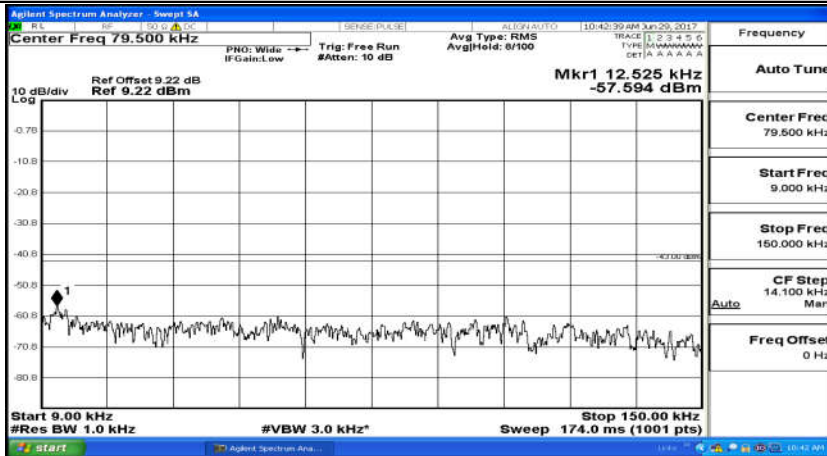

(Channel Bandwidth: 1.4 MHz)_HCH_16QAM_6RB#0