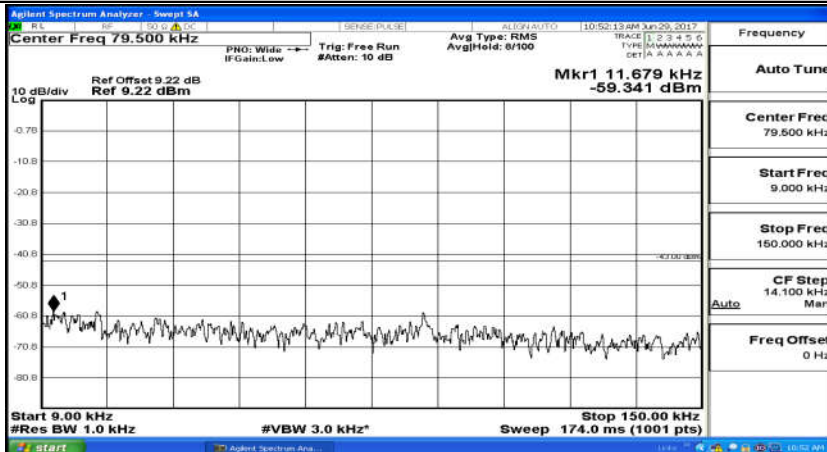

Channel Bandwidth: 10 MHz_LCH_16QAM_50RB#0