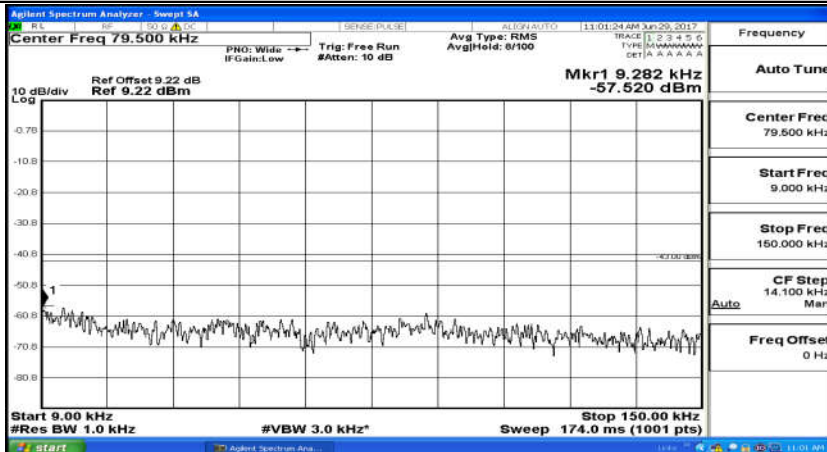

(Channel Bandwidth:20 MHz)_HCH_16QAM_100RB#0