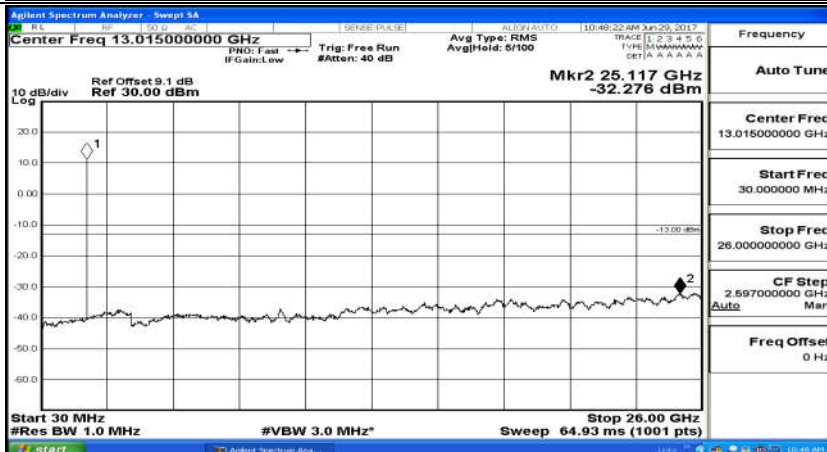

(Channel Bandwidth: 5 MHz)_LCH_16QAM_25RB#0