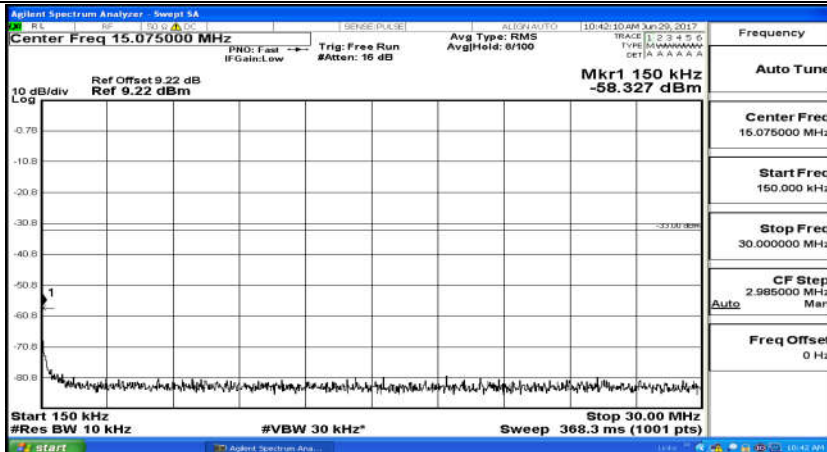

A.5: Conducted Spurious Emission

(Channel Bandwidth: 1.4 MHz)_LCH_QPSK_6RB#0

(Channel Bandwidth: 1.4 MHz)_MCH_QPSK_6RB#0

(Channel Bandwidth: 1.4 MHz)_HCH_QPSK_6RB#0

(Channel Bandwidth: 1.4 MHz)_LCH_16QAM_6RB#0

(Channel Bandwidth: 1.4 MHz)_MCH_16QAM_6RB#0

(Channel Bandwidth: 1.4 MHz)_HCH_16QAM_6RB#0

Channel Bandwidth: 3 MHz

(Channel Bandwidth: 3 MHz)_LCH_QPSK_15RB#0

(Channel Bandwidth: 3 MHz)_MCH_QPSK_15RB#0

(Channel Bandwidth: 3 MHz)_HCH_QPSK_15RB#0