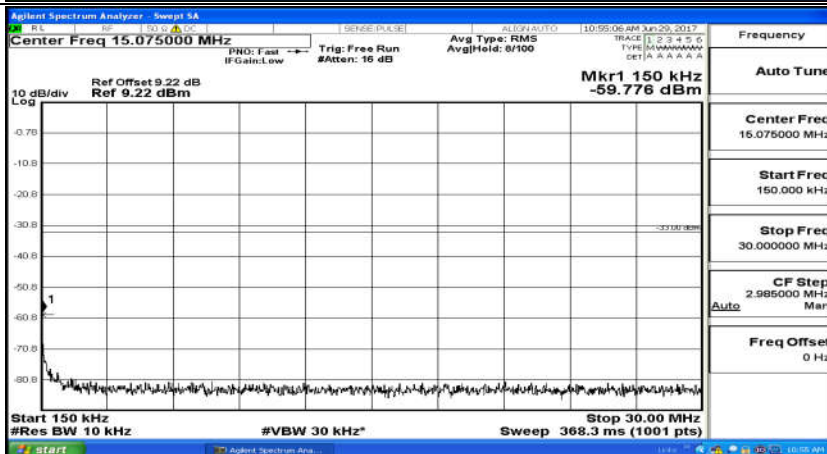

Channel Bandwidth: 10 MHz_MCH_QPSK_50RB#0

Channel Bandwidth: 10 MHz_HCH_QPSK_50RB#0

Channel Bandwidth: 10 MHz_LCH_16QAM_50RB#0

Channel Bandwidth: 10 MHz_MCH_16QAM_50RB#0

Channel Bandwidth: 10 MHz_HCH_16QAM_50RB#0