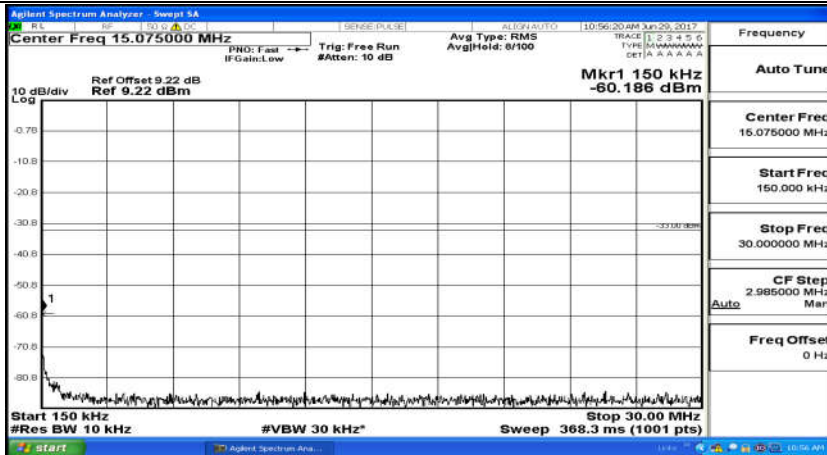

Channel Bandwidth: 15 MHz

(Channel Bandwidth: 15 MHz)_LCH_QPSK_75RB#0

(Channel Bandwidth:15 MHz)_MCH_QPSK_75RB#0

(Channel Bandwidth:15 MHz)_HCH_QPSK_75RB#0

(Channel Bandwidth:15 MHz)_LCH_16QAM_75RB#0

(Channel Bandwidth:15 MHz)_MCH_16QAM_75RB#0