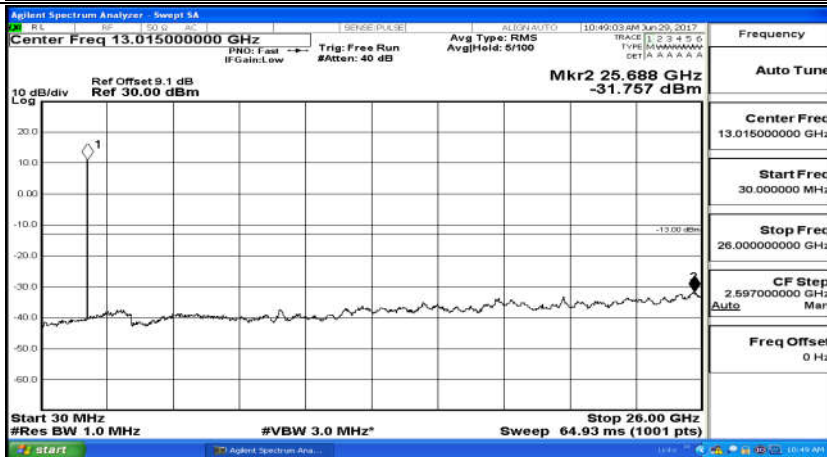

(Channel Bandwidth: 3 MHz)_LCH_16QAM_15RB#0

(Channel Bandwidth: 3 MHz)_MCH_16QAM_15RB#0

(Channel Bandwidth: 3 MHz)_HCH_16QAM_15RB#0

Channel Bandwidth: 5 MHz

(Channel Bandwidth: 5 MHz)_LCH_QPSK_25RB#0

(Channel Bandwidth: 5 MHz)_MCH_QPSK_25RB#0