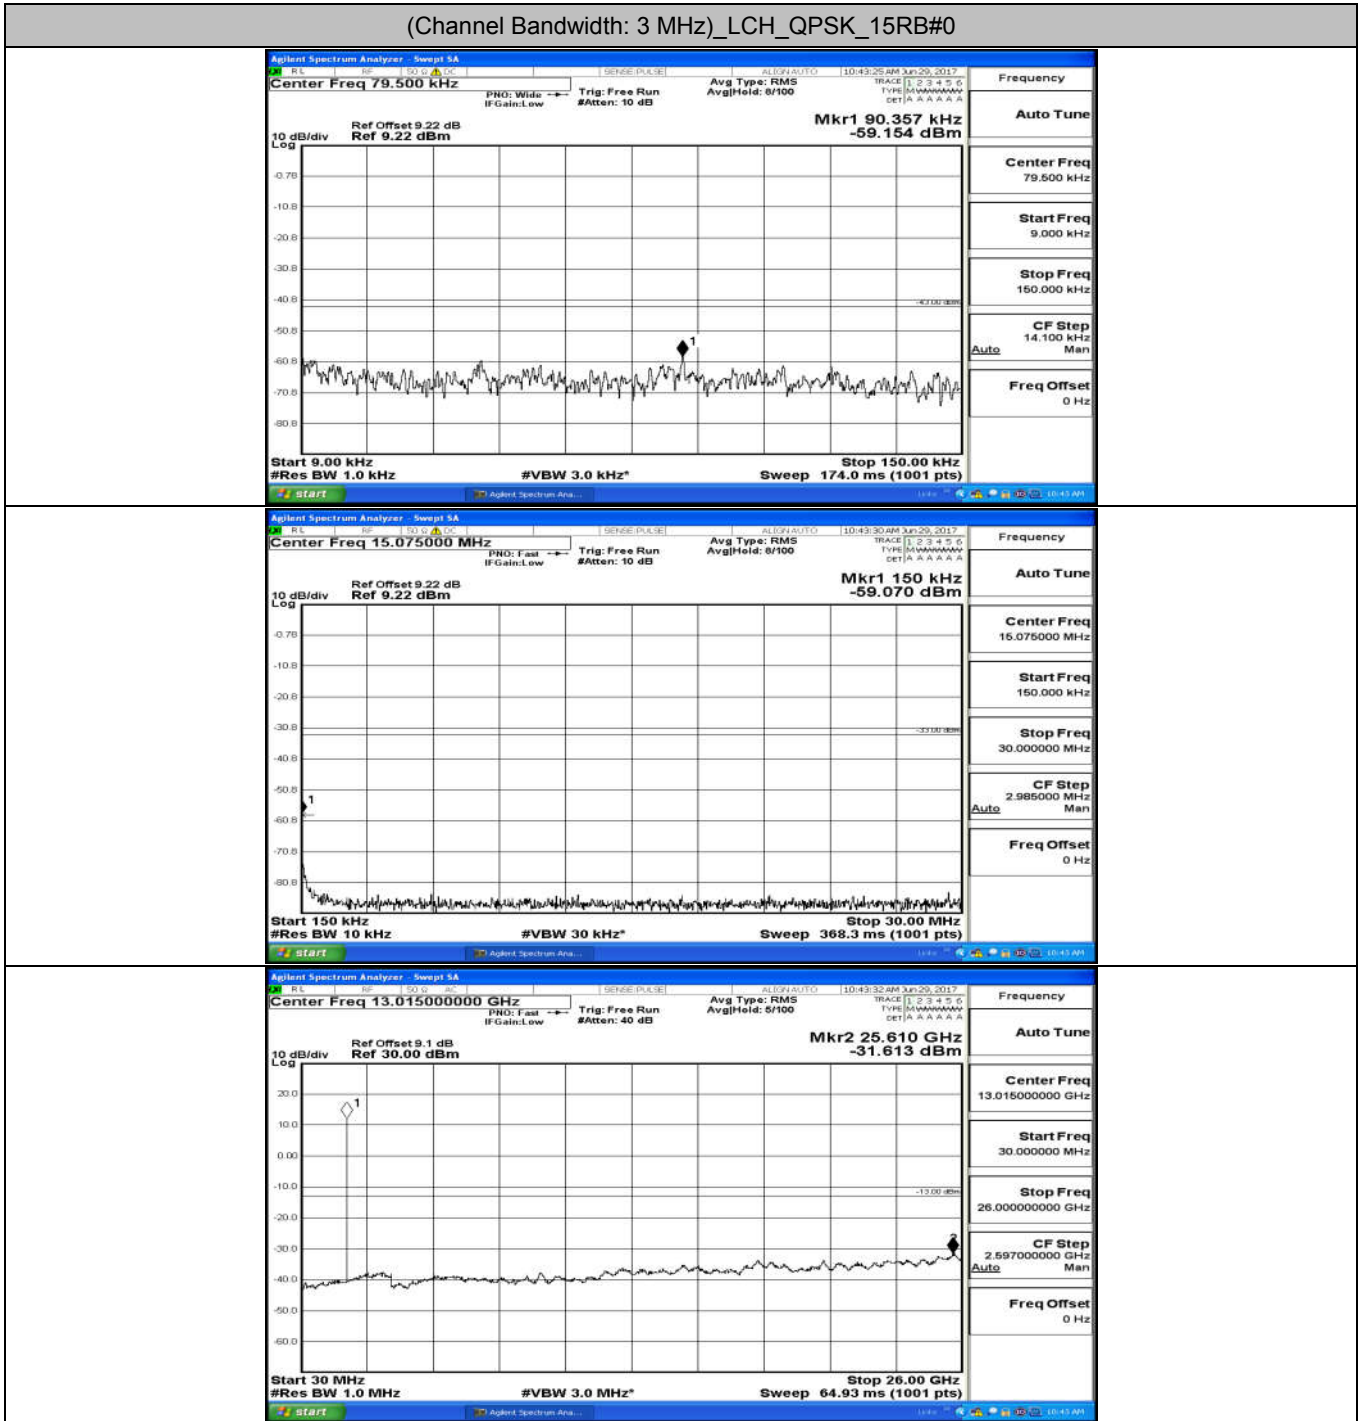

A.5: Conducted Spurious Emission

(Channel Bandwidth: 1.4 MHz)_LCH_QPSK_6RB#0

(Channel Bandwidth: 1.4 MHz)_MCH_QPSK_6RB#0

(Channel Bandwidth: 1.4 MHz)_HCH_QPSK_6RB#0

(Channel Bandwidth: 1.4 MHz)_LCH_16QAM_6RB#0

(Channel Bandwidth: 1.4 MHz)_MCH_16QAM_6RB#0

(Channel Bandwidth: 1.4 MHz)_HCH_16QAM_6RB#0

Channel Bandwidth: 3 MHz

(Channel Bandwidth: 3 MHz)_LCH_QPSK_15RB#0

(Channel Bandwidth: 3 MHz)_MCH_QPSK_15RB#0

(Channel Bandwidth: 3 MHz)_HCH_QPSK_15RB#0

(Channel Bandwidth: 3 MHz)_LCH_16QAM_15RB#0

(Channel Bandwidth: 3 MHz)_MCH_16QAM_15RB#0

(Channel Bandwidth: 3 MHz)_HCH_16QAM_15RB#0

Channel Bandwidth: 5 MHz

(Channel Bandwidth: 5 MHz)_LCH_QPSK_25RB#0

(Channel Bandwidth: 5 MHz)_MCH_QPSK_25RB#0