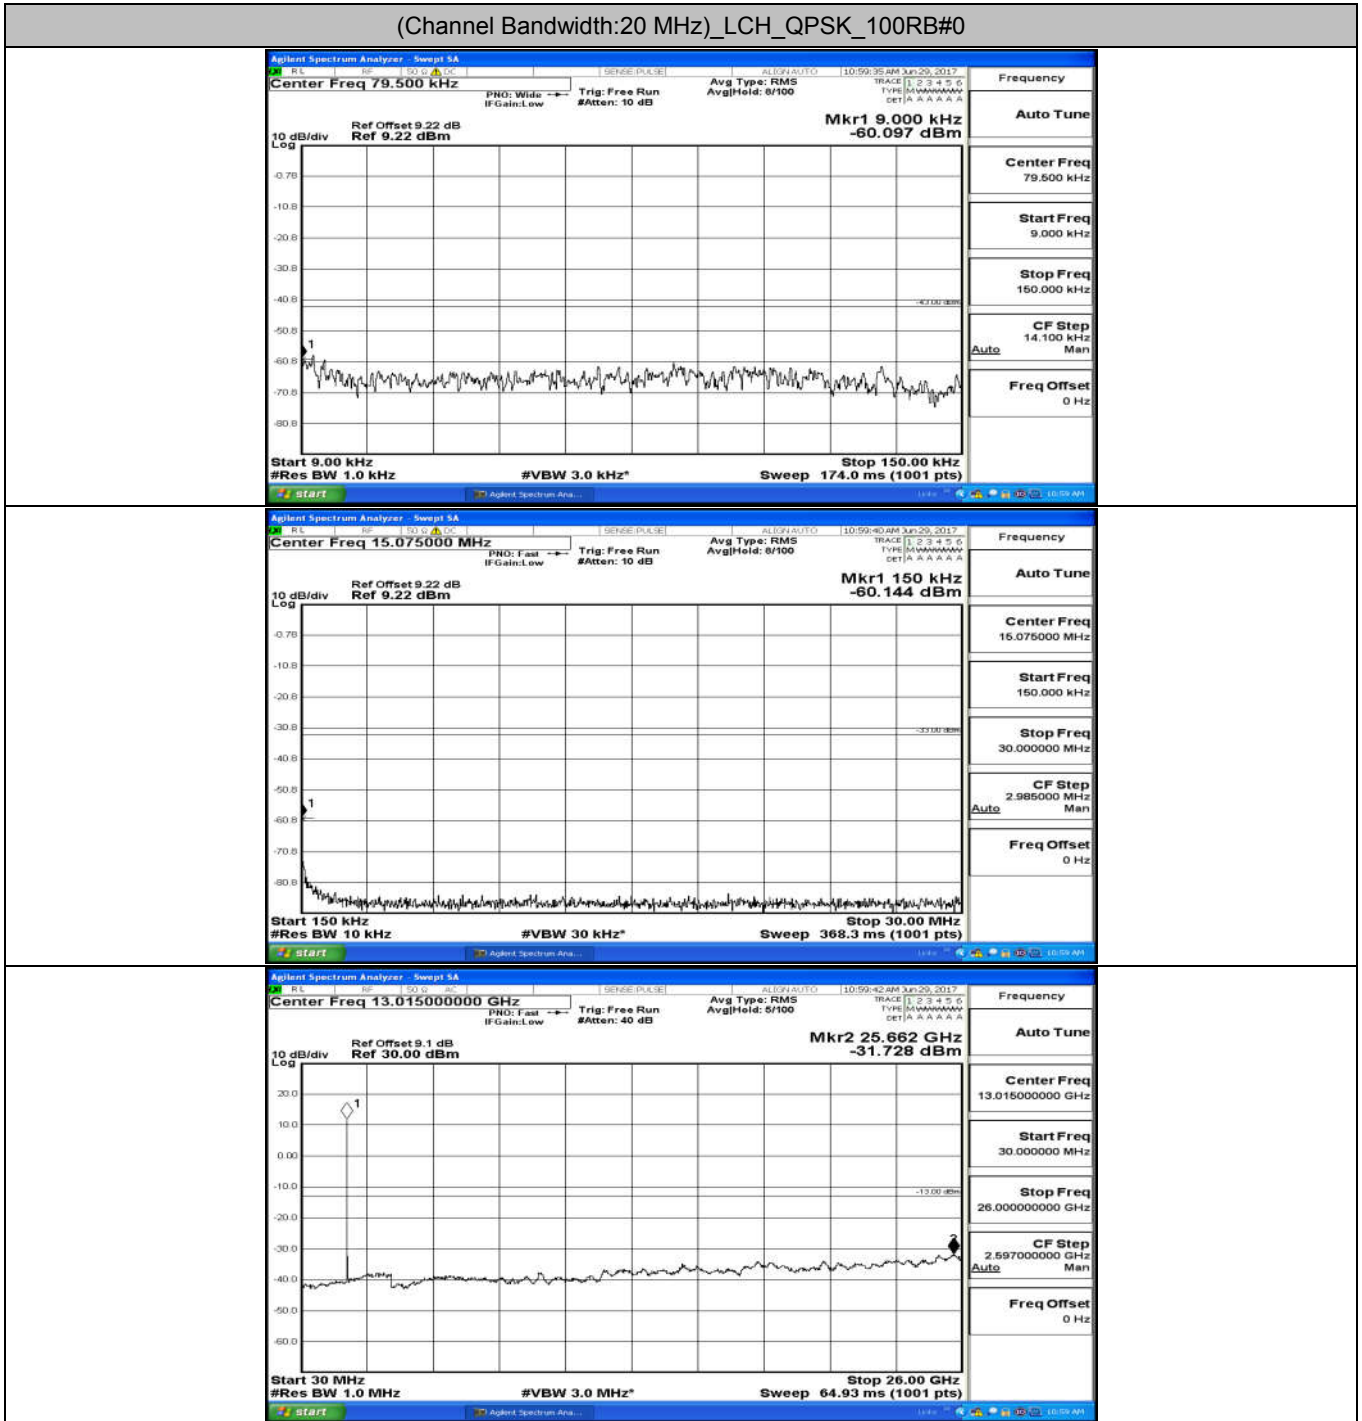

Channel Bandwidth: 20 MHz

(Channel Bandwidth:20 MHz)_LCH_QPSK_100RB#0