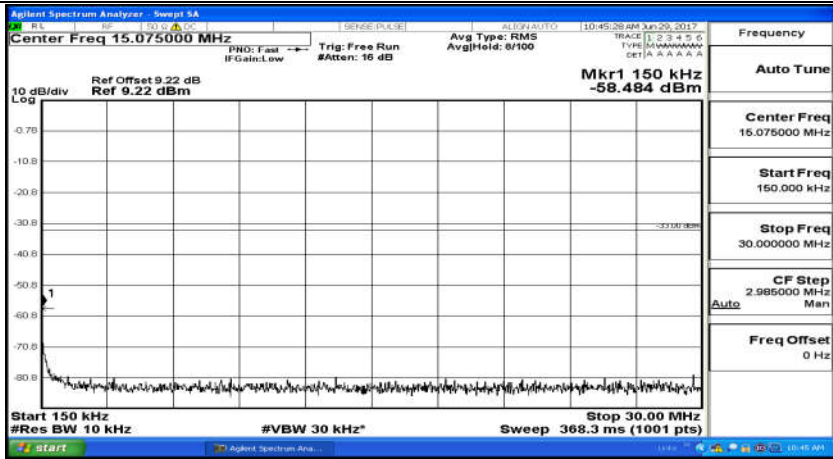

(Channel Bandwidth: 3 MHz)_MCH_16QAM_15RB#0