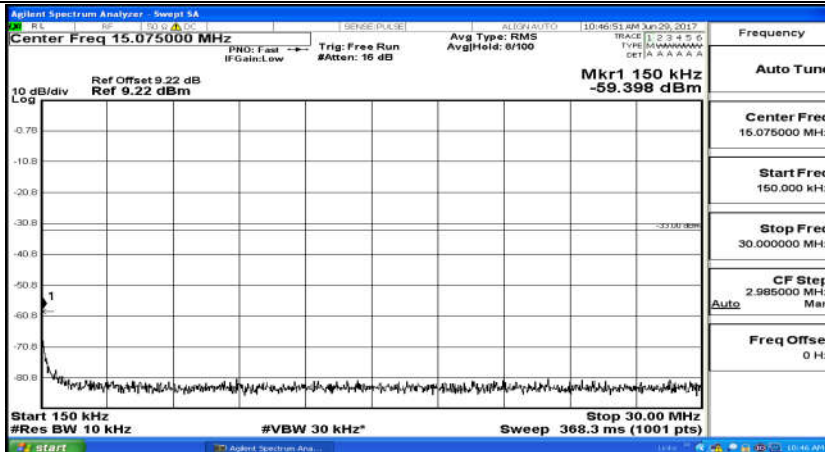

(Channel Bandwidth: 1.4 MHz)_MCH_16QAM_6RB#0

(Channel Bandwidth: 1.4 MHz)_HCH_16QAM_6RB#0

Channel Bandwidth: 3 MHz

(Channel Bandwidth: 3 MHz)_LCH_QPSK_15RB#0

(Channel Bandwidth: 3 MHz)_MCH_QPSK_15RB#0

(Channel Bandwidth: 3 MHz)_HCH_QPSK_15RB#0

(Channel Bandwidth: 3 MHz)_LCH_16QAM_15RB#0

(Channel Bandwidth: 3 MHz)_MCH_16QAM_15RB#0

(Channel Bandwidth: 3 MHz)_HCH_16QAM_15RB#0

Channel Bandwidth: 5 MHz

(Channel Bandwidth: 5 MHz)_LCH_QPSK_25RB#0

(Channel Bandwidth: 5 MHz)_MCH_QPSK_25RB#0