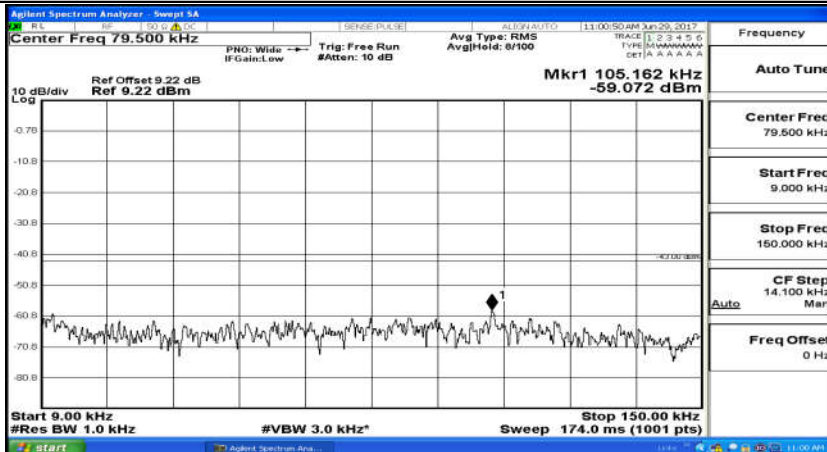

(Channel Bandwidth:20 MHz)_MCH_QPSK_100RB#0