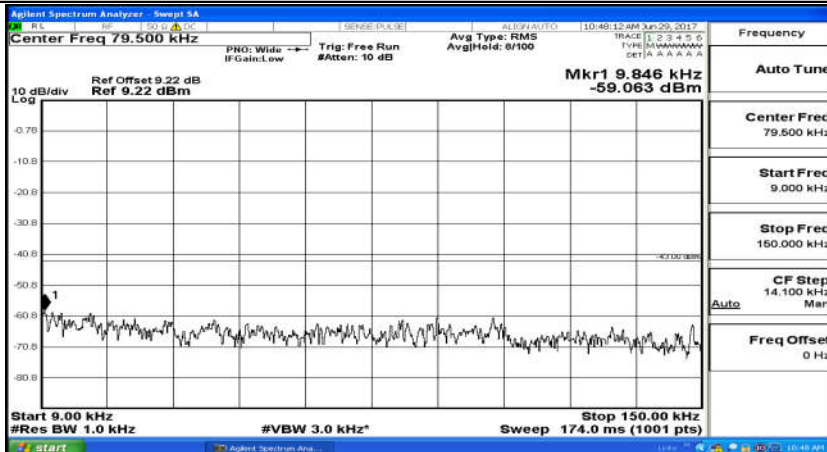

(Channel Bandwidth: 5 MHz)_LCH_16QAM_25RB#0