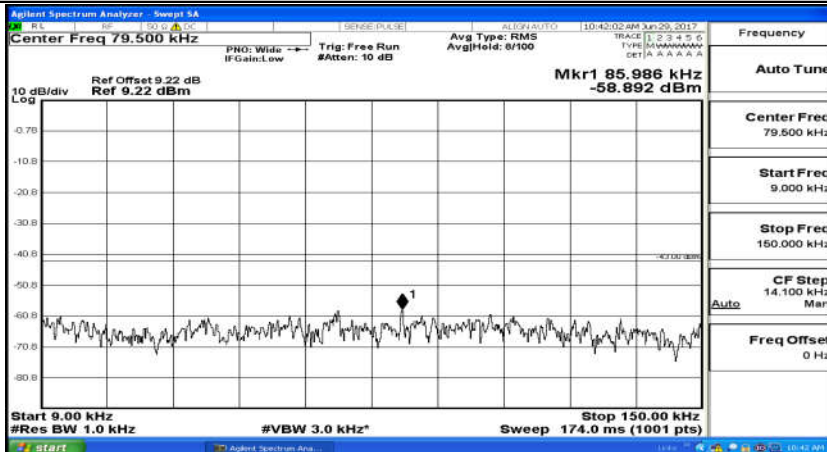

A.5: Conducted Spurious Emission

(Channel Bandwidth: 1.4 MHz)_LCH_QPSK_6RB#0

(Channel Bandwidth: 1.4 MHz)_MCH_QPSK_6RB#0

(Channel Bandwidth: 1.4 MHz)_HCH_QPSK_6RB#0

(Channel Bandwidth: 1.4 MHz)_LCH_16QAM_6RB#0