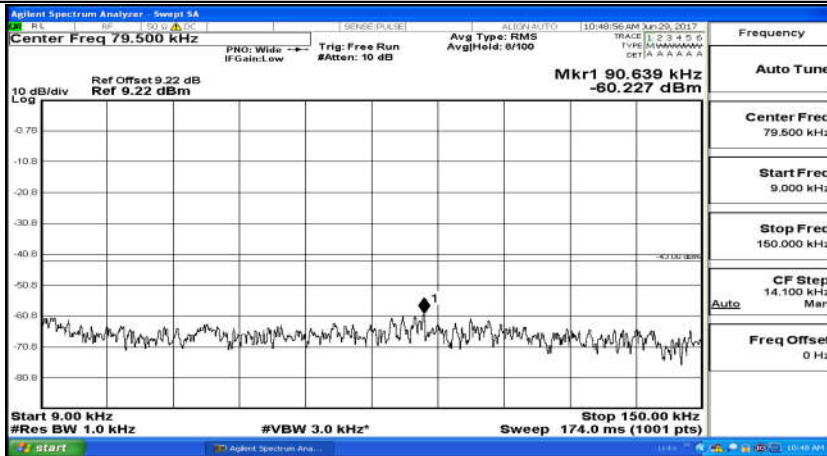

(Channel Bandwidth: 3 MHz)_LCH_16QAM_15RB#0

(Channel Bandwidth: 3 MHz)_MCH_16QAM_15RB#0

(Channel Bandwidth: 3 MHz)_HCH_16QAM_15RB#0

Channel Bandwidth: 5 MHz

(Channel Bandwidth: 5 MHz)_LCH_QPSK_25RB#0

(Channel Bandwidth: 5 MHz)_MCH_QPSK_25RB#0