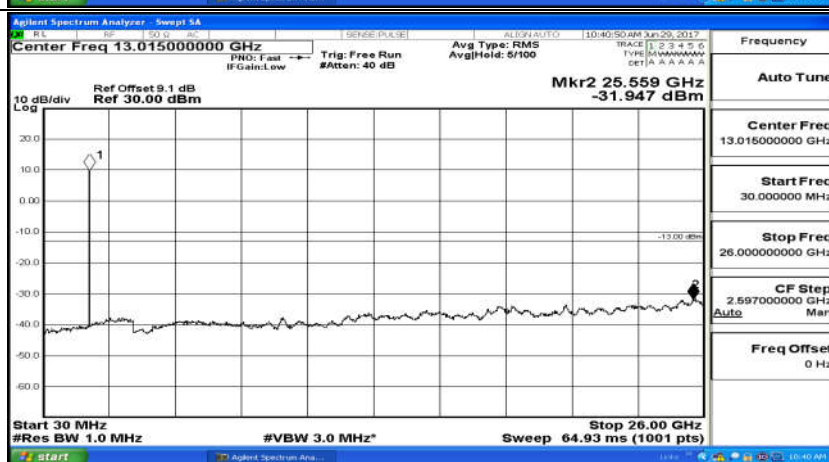

A.5: Conducted Spurious Emission

(Channel Bandwidth: 1.4 MHz)_LCH_QPSK_6RB#0

(Channel Bandwidth: 1.4 MHz)_MCH_QPSK_6RB#0

(Channel Bandwidth: 1.4 MHz)_HCH_QPSK_6RB#0

(Channel Bandwidth: 1.4 MHz)_LCH_16QAM_6RB#0

(Channel Bandwidth: 1.4 MHz)_MCH_16QAM_6RB#0

(Channel Bandwidth: 1.4 MHz)_HCH_16QAM_6RB#0

Channel Bandwidth: 3 MHz

(Channel Bandwidth: 3 MHz)_LCH_QPSK_15RB#0

(Channel Bandwidth: 3 MHz)_MCH_QPSK_15RB#0

(Channel Bandwidth: 3 MHz)_HCH_QPSK_15RB#0