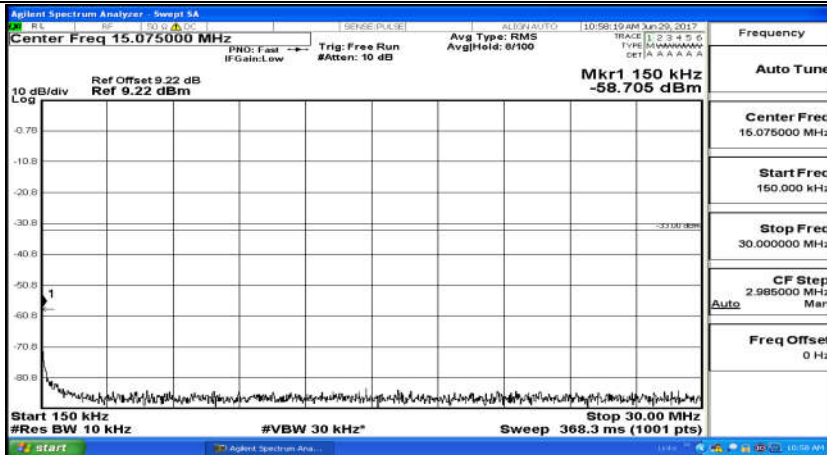

Channel Bandwidth: 15 MHz

(Channel Bandwidth: 15 MHz)_LCH_QPSK_75RB#0

(Channel Bandwidth:15 MHz)_MCH_QPSK_75RB#0

(Channel Bandwidth:15 MHz)_HCH_QPSK_75RB#0

(Channel Bandwidth:15 MHz)_LCH_16QAM_75RB#0

(Channel Bandwidth:15 MHz)_MCH_16QAM_75RB#0