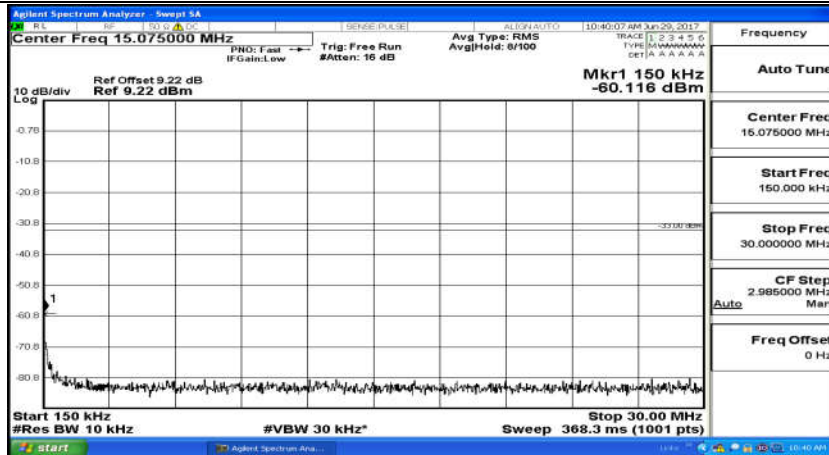

A.5: Conducted Spurious Emission

(Channel Bandwidth: 1.4 MHz)_LCH_QPSK_6RB#0

(Channel Bandwidth: 1.4 MHz)_MCH_QPSK_6RB#0

(Channel Bandwidth: 1.4 MHz)_HCH_QPSK_6RB#0

(Channel Bandwidth: 1.4 MHz)_LCH_16QAM_6RB#0

(Channel Bandwidth: 1.4 MHz)_MCH_16QAM_6RB#0

(Channel Bandwidth: 1.4 MHz)_HCH_16QAM_6RB#0

Channel Bandwidth: 3 MHz

(Channel Bandwidth: 3 MHz)_LCH_QPSK_15RB#0

(Channel Bandwidth: 3 MHz)_MCH_QPSK_15RB#0

(Channel Bandwidth: 3 MHz)_HCH_QPSK_15RB#0