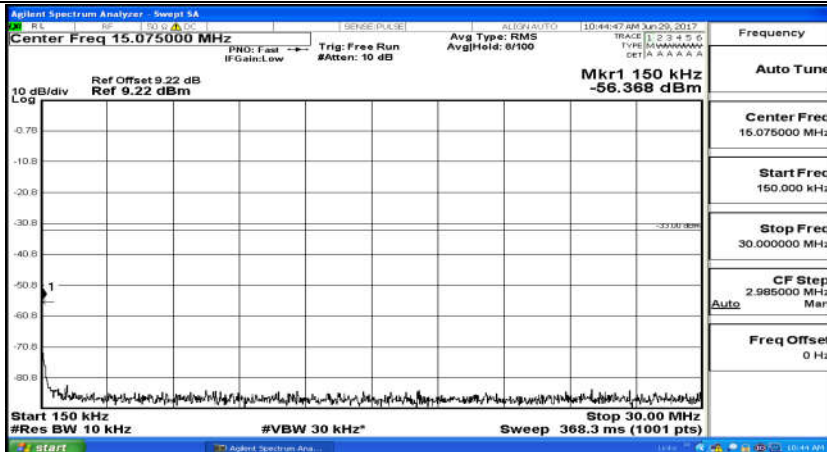

(Channel Bandwidth: 1.4 MHz)_MCH_16QAM_6RB#0

(Channel Bandwidth: 1.4 MHz)_HCH_16QAM_6RB#0

Channel Bandwidth: 3 MHz

(Channel Bandwidth: 3 MHz)_LCH_QPSK_15RB#0

(Channel Bandwidth: 3 MHz)_MCH_QPSK_15RB#0

(Channel Bandwidth: 3 MHz)_HCH_QPSK_15RB#0

(Channel Bandwidth: 3 MHz)_LCH_16QAM_15RB#0

(Channel Bandwidth: 3 MHz)_MCH_16QAM_15RB#0

(Channel Bandwidth: 3 MHz)_HCH_16QAM_15RB#0

Channel Bandwidth: 5 MHz

(Channel Bandwidth: 5 MHz)_LCH_QPSK_25RB#0

(Channel Bandwidth: 5 MHz)_MCH_QPSK_25RB#0