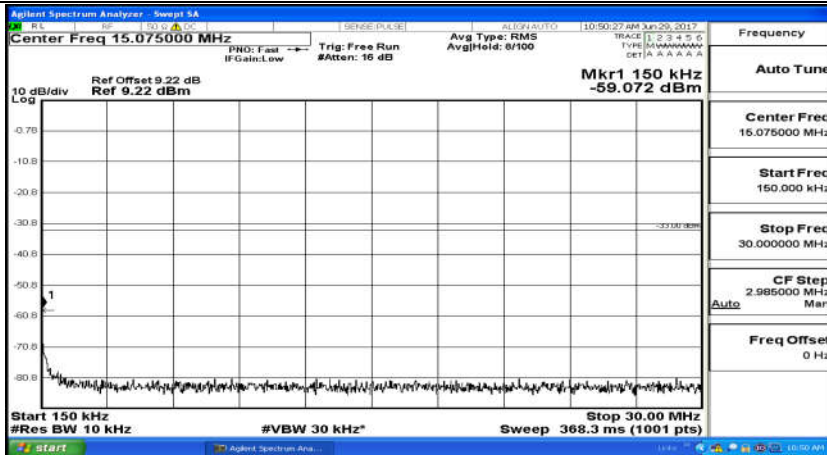

(Channel Bandwidth: 5 MHz)_HCH_QPSK_25RB#0