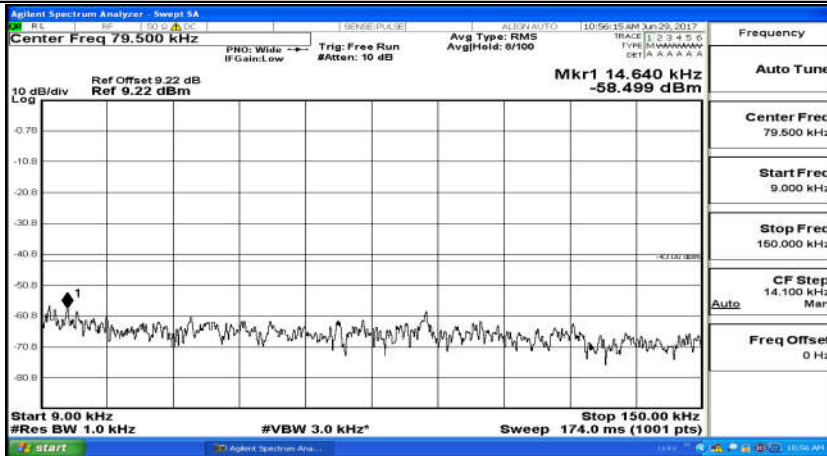

Channel Bandwidth: 15 MHz

(Channel Bandwidth: 15 MHz)_LCH_QPSK_75RB#0

(Channel Bandwidth:15 MHz)_MCH_QPSK_75RB#0

(Channel Bandwidth:15 MHz)_HCH_QPSK_75RB#0

(Channel Bandwidth:15 MHz)_LCH_16QAM_75RB#0

(Channel Bandwidth:15 MHz)_MCH_16QAM_75RB#0