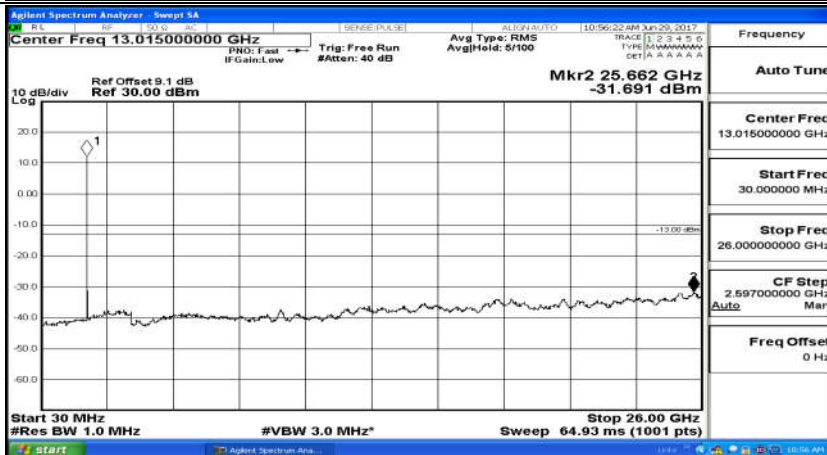

Channel Bandwidth: 15 MHz

(Channel Bandwidth: 15 MHz)_LCH_QPSK_75RB#0

(Channel Bandwidth:15 MHz)_MCH_QPSK_75RB#0

(Channel Bandwidth:15 MHz)_HCH_QPSK_75RB#0

(Channel Bandwidth:15 MHz)_LCH_16QAM_75RB#0

(Channel Bandwidth:15 MHz)_MCH_16QAM_75RB#0