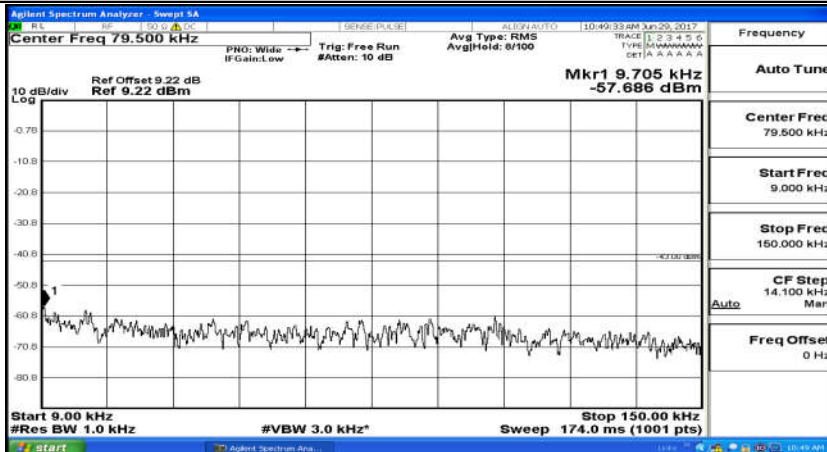

(Channel Bandwidth: 5 MHz)_MCH_16QAM_25RB#0