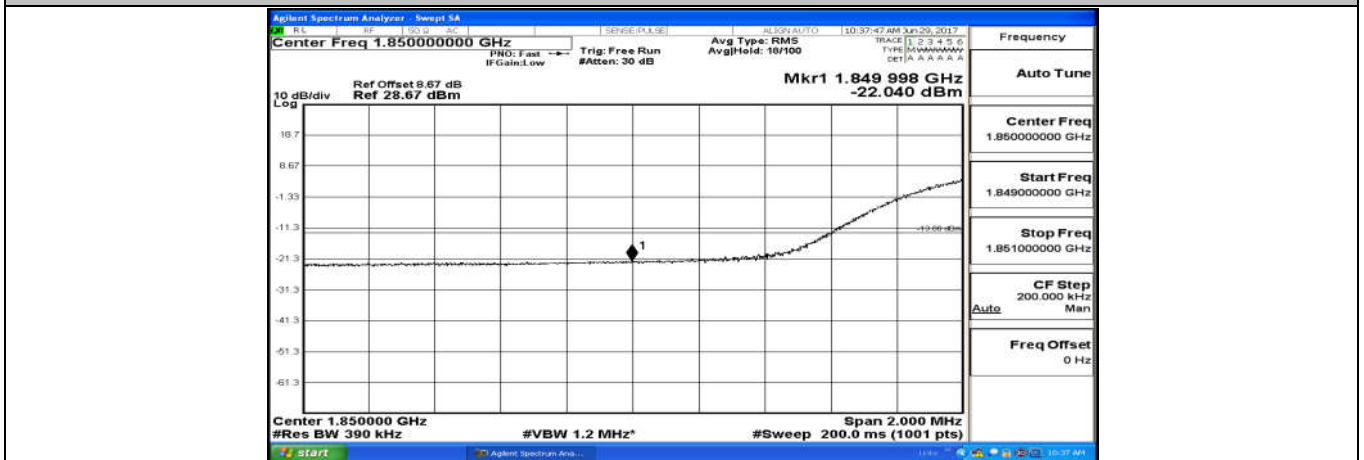

Channel Bandwidth: 20 MHz

(Channel Bandwidth:20 MHz)_LCH_QPSK_100RB#0