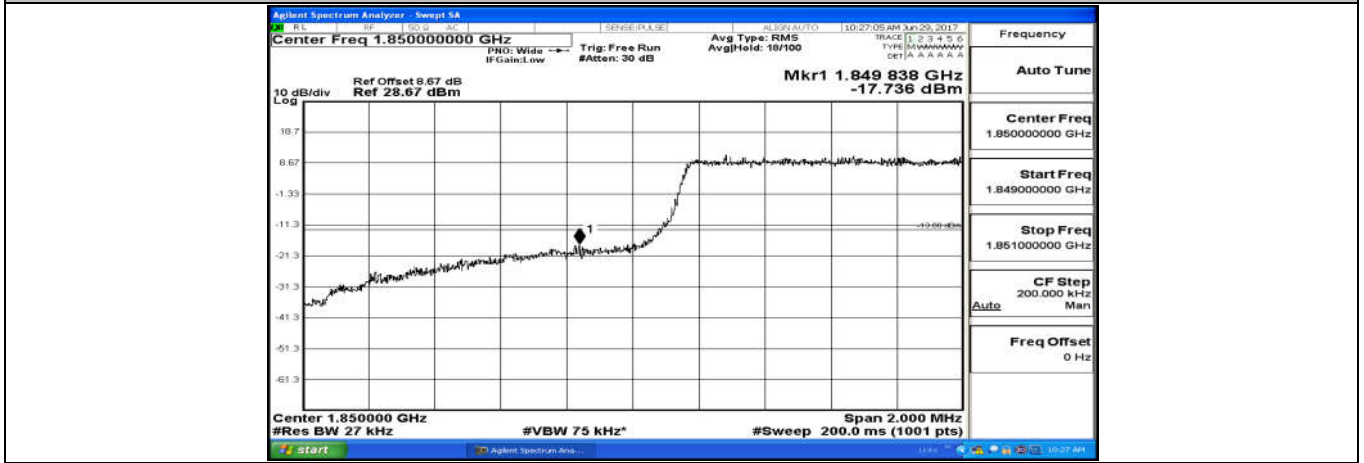

### A.4:Band Edge

(Channel Bandwidth: 1.4 MHz)\_LCH\_QPSK\_6RB#0

(Channel Bandwidth: 1.4 MHz)\_HCH\_QPSK\_6RB#0

(Channel Bandwidth: 1.4 MHz)\_LCH\_16QAM\_6RB#0

(Channel Bandwidth: 1.4 MHz)\_HCH\_16QAM\_6RB#0

Channel Bandwidth: 3 MHz

(Channel Bandwidth: 3 MHz)\_LCH\_QPSK\_15RB#0

(Channel Bandwidth: 3 MHz)\_HCH\_QPSK\_15RB#0

(Channel Bandwidth: 3 MHz)\_LCH\_16QAM\_15RB#0

(Channel Bandwidth: 3 MHz)\_HCH\_16QAM\_15RB#0