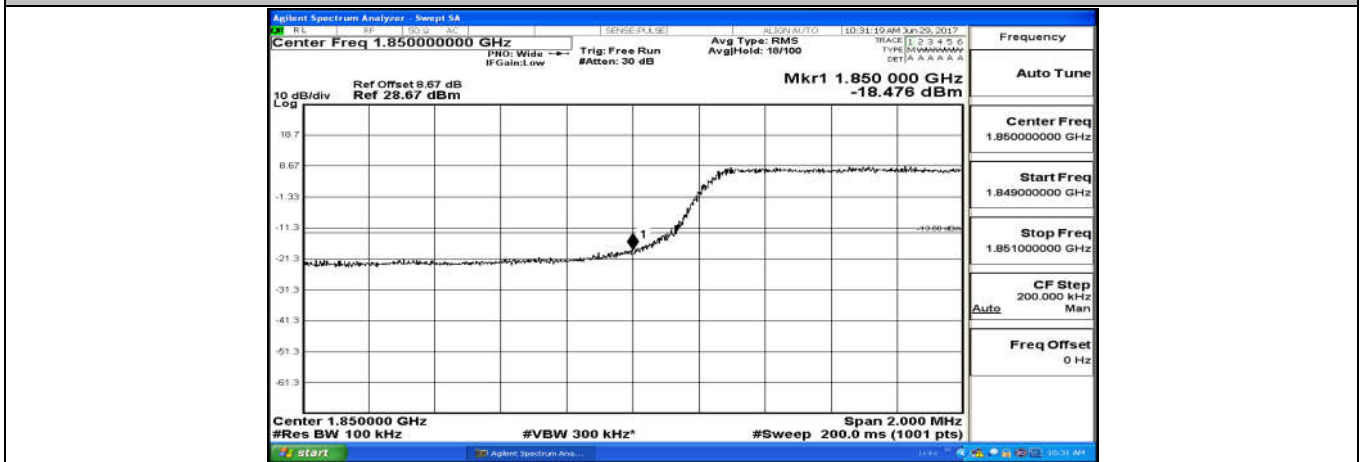

### A.4:Band Edge

(Channel Bandwidth: 1.4 MHz)\_LCH\_QPSK\_6RB#0

(Channel Bandwidth: 1.4 MHz)\_HCH\_QPSK\_6RB#0

(Channel Bandwidth: 1.4 MHz)\_LCH\_16QAM\_6RB#0

(Channel Bandwidth: 1.4 MHz)\_HCH\_16QAM\_6RB#0

Channel Bandwidth: 3 MHz

(Channel Bandwidth: 3 MHz)\_LCH\_QPSK\_15RB#0

(Channel Bandwidth: 3 MHz)\_HCH\_QPSK\_15RB#0

(Channel Bandwidth: 3 MHz)\_LCH\_16QAM\_15RB#0

(Channel Bandwidth: 3 MHz)\_HCH\_16QAM\_15RB#0

Channel Bandwidth: 5 MHz

(Channel Bandwidth: 5 MHz)\_LCH\_QPSK\_25RB#0

(Channel Bandwidth: 5 MHz)\_HCH\_QPSK\_25RB#0

(Channel Bandwidth: 5 MHz)\_LCH\_16QAM\_25RB#0

(Channel Bandwidth: 5 MHz)\_HCH\_16QAM\_25RB#0