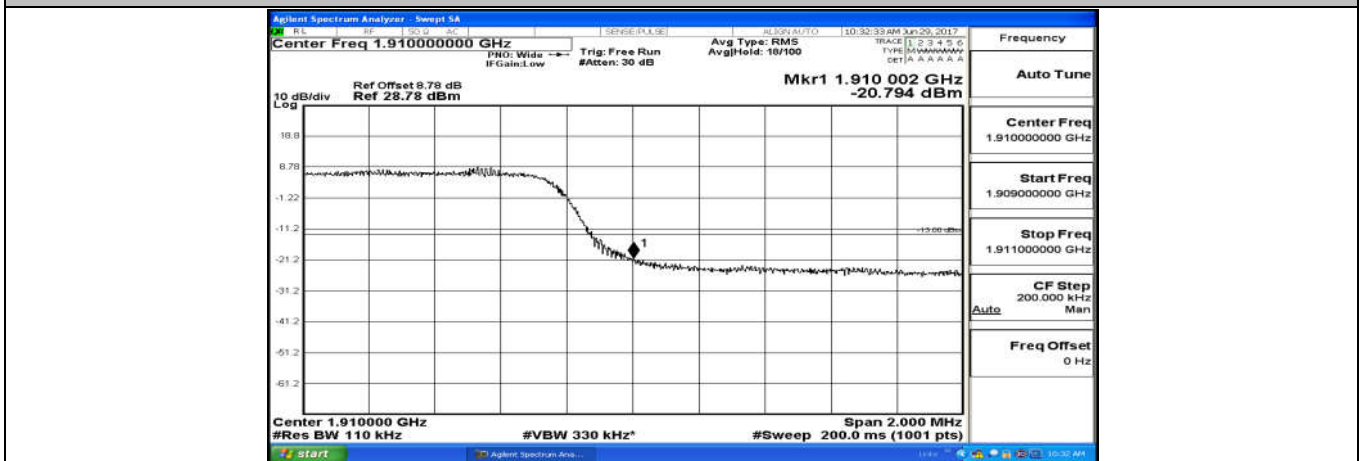

Channel Bandwidth: 5 MHz

(Channel Bandwidth: 5 MHz)\_LCH\_QPSK\_25RB#0

(Channel Bandwidth: 5 MHz)\_HCH\_QPSK\_25RB#0

(Channel Bandwidth: 5 MHz)\_LCH\_16QAM\_25RB#0

(Channel Bandwidth: 5 MHz)\_HCH\_16QAM\_25RB#0