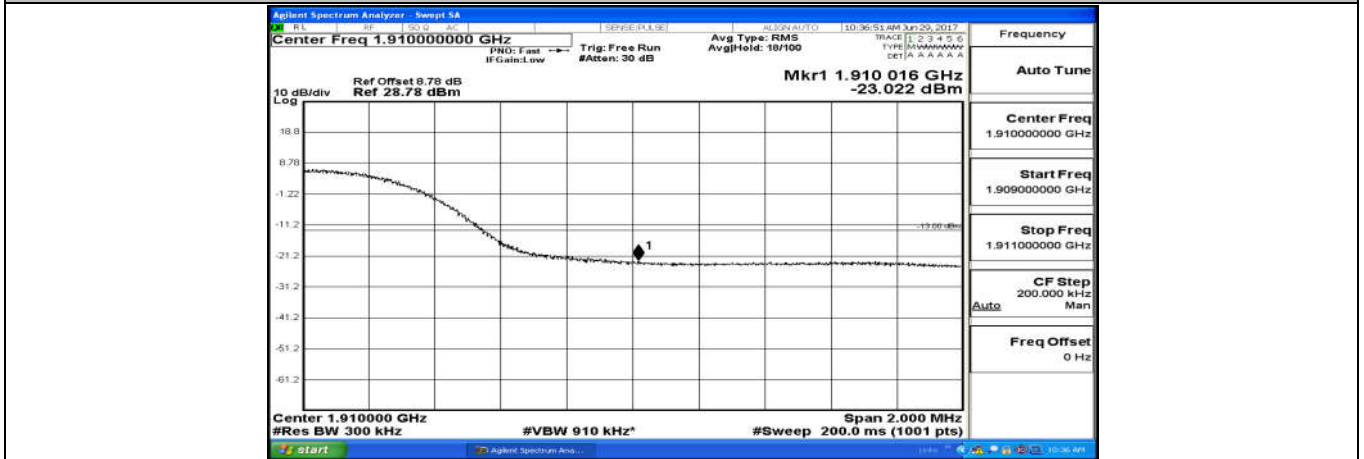

Channel Bandwidth: 15 MHz

(Channel Bandwidth:15 MHz)\_LCH\_QPSK\_75RB#0

(Channel Bandwidth:15 MHz)\_HCH\_QPSK\_75RB#0

(Channel Bandwidth:15 MHz)\_LCH\_16QAM\_75RB#0

(Channel Bandwidth:15 MHz)\_HCH\_16QAM\_75RB#0