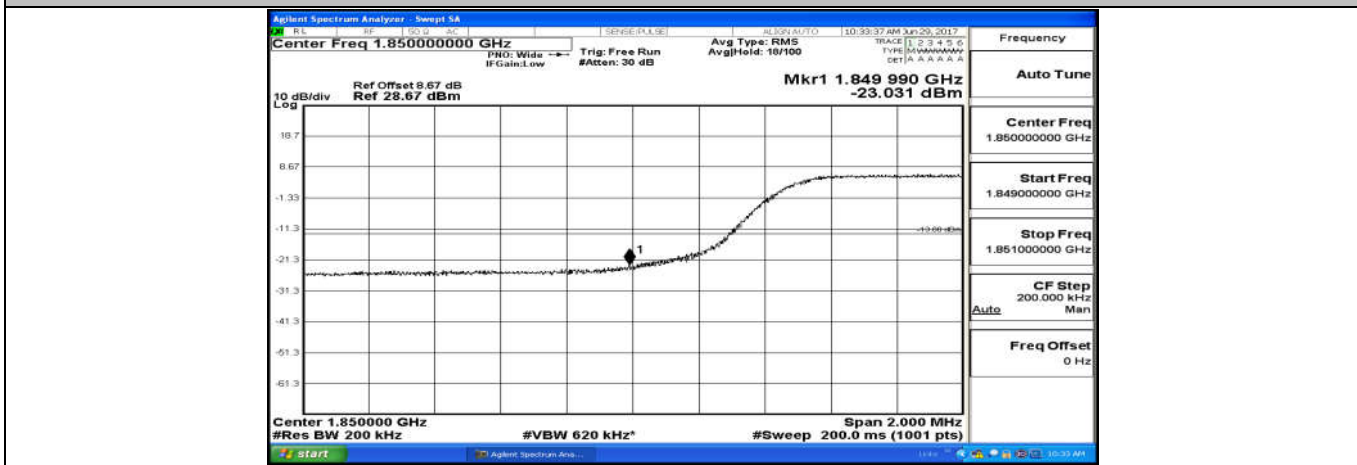

### Channel Bandwidth: 10 MHz

Channel Bandwidth: 10 MHz\_LCH\_QPSK\_50RB#0

Channel Bandwidth: 10 MHz\_HCH\_QPSK\_50RB#0

Channel Bandwidth: 10 MHz\_LCH\_16QAM\_50RB#0

Channel Bandwidth: 10 MHz\_HCH\_16QAM\_50RB#0