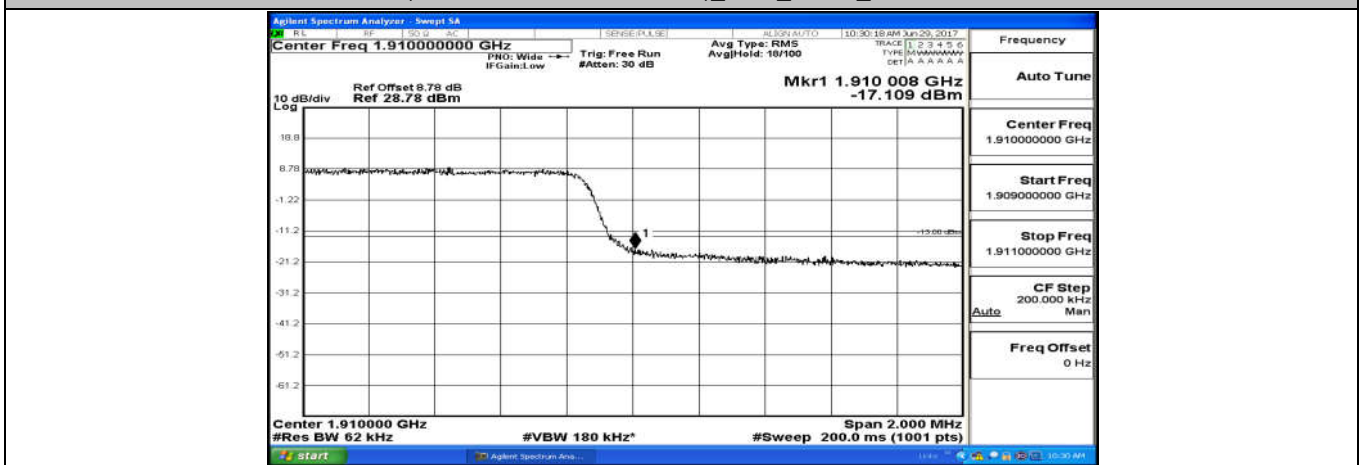

### A.4:Band Edge

(Channel Bandwidth: 1.4 MHz)\_LCH\_QPSK\_6RB#0

(Channel Bandwidth: 1.4 MHz)\_HCH\_QPSK\_6RB#0

(Channel Bandwidth: 1.4 MHz)\_LCH\_16QAM\_6RB#0

(Channel Bandwidth: 1.4 MHz)\_HCH\_16QAM\_6RB#0

Channel Bandwidth: 3 MHz

(Channel Bandwidth: 3 MHz)\_LCH\_QPSK\_15RB#0

(Channel Bandwidth: 3 MHz)\_HCH\_QPSK\_15RB#0

(Channel Bandwidth: 3 MHz)\_LCH\_16QAM\_15RB#0

(Channel Bandwidth: 3 MHz)\_HCH\_16QAM\_15RB#0