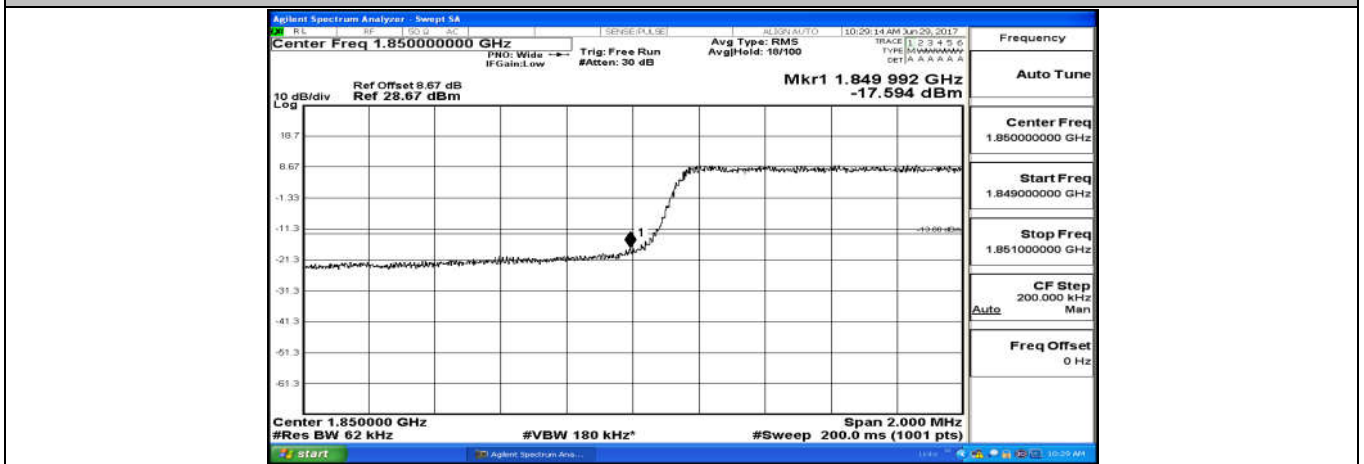

### A.4:Band Edge

(Channel Bandwidth: 1.4 MHz)\_LCH\_QPSK\_6RB#0

(Channel Bandwidth: 1.4 MHz)\_HCH\_QPSK\_6RB#0

(Channel Bandwidth: 1.4 MHz)\_LCH\_16QAM\_6RB#0

(Channel Bandwidth: 1.4 MHz)\_HCH\_16QAM\_6RB#0

Channel Bandwidth: 3 MHz

(Channel Bandwidth: 3 MHz)\_LCH\_QPSK\_15RB#0

(Channel Bandwidth: 3 MHz)\_HCH\_QPSK\_15RB#0

(Channel Bandwidth: 3 MHz)\_LCH\_16QAM\_15RB#0

(Channel Bandwidth: 3 MHz)\_HCH\_16QAM\_15RB#0