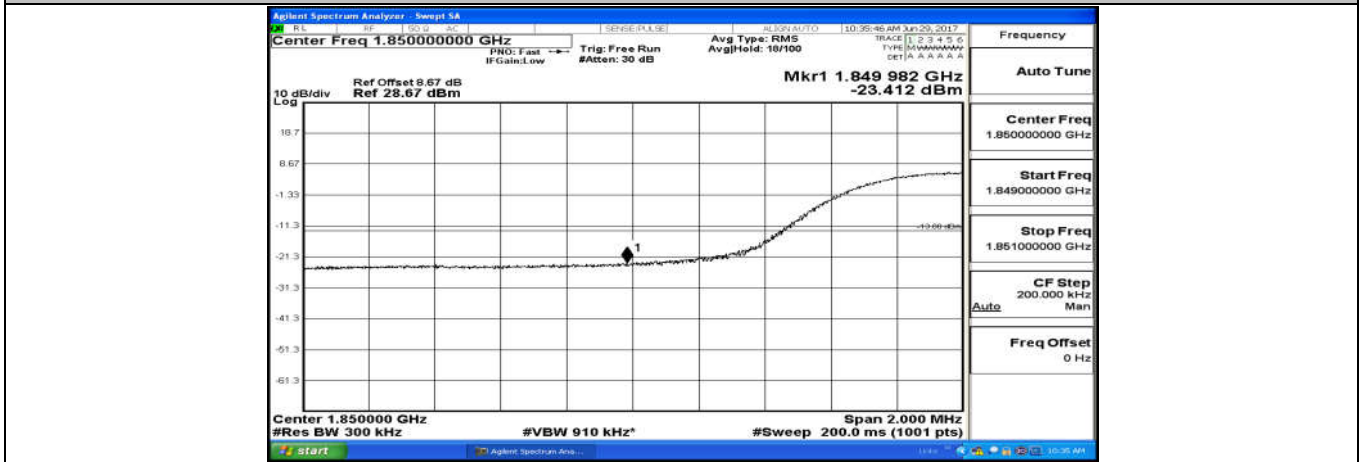

Channel Bandwidth: 15 MHz

(Channel Bandwidth:15 MHz)\_LCH\_QPSK\_75RB#0

(Channel Bandwidth:15 MHz)\_HCH\_QPSK\_75RB#0

(Channel Bandwidth:15 MHz)\_LCH\_16QAM\_75RB#0

(Channel Bandwidth:15 MHz)\_HCH\_16QAM\_75RB#0