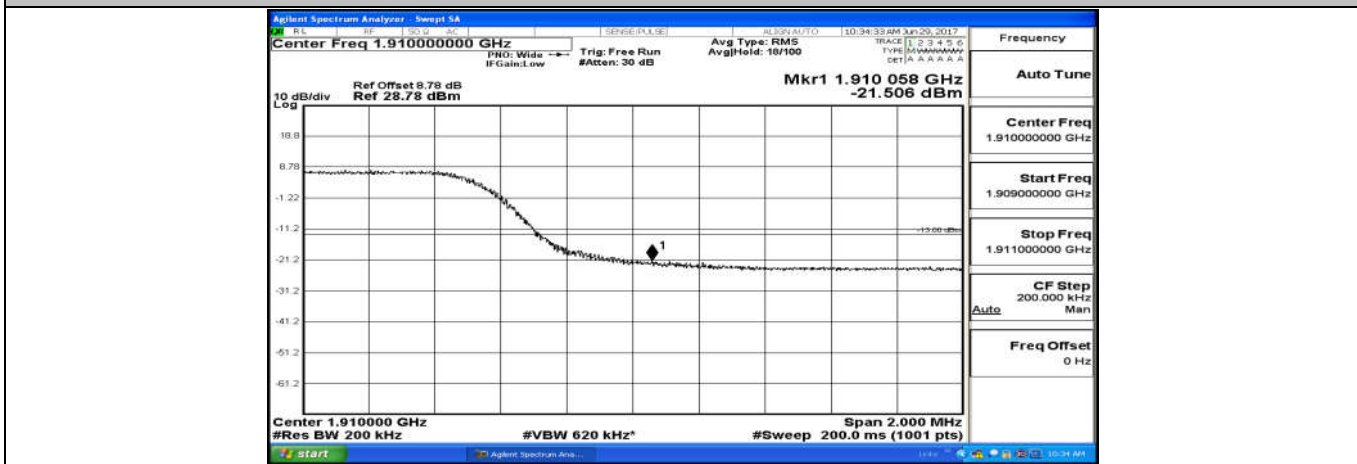

Channel Bandwidth: 10 MHz_HCH_QPSK_50RB#0