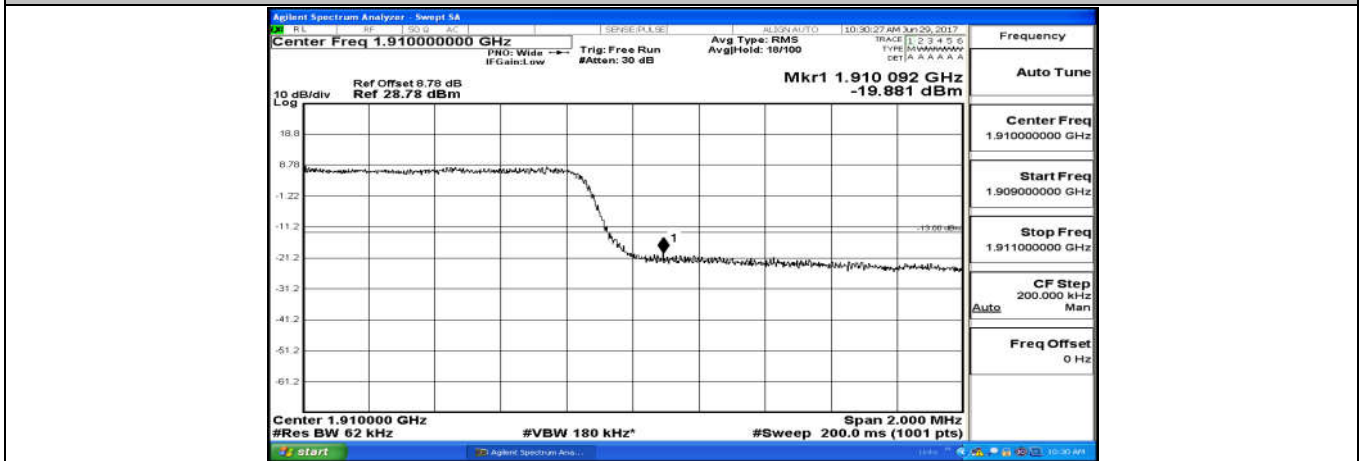

### A.4:Band Edge

(Channel Bandwidth: 1.4 MHz)\_LCH\_QPSK\_6RB#0

(Channel Bandwidth: 1.4 MHz)\_HCH\_QPSK\_6RB#0

(Channel Bandwidth: 1.4 MHz)\_LCH\_16QAM\_6RB#0

(Channel Bandwidth: 1.4 MHz)\_HCH\_16QAM\_6RB#0

Channel Bandwidth: 3 MHz

(Channel Bandwidth: 3 MHz)\_LCH\_QPSK\_15RB#0

(Channel Bandwidth: 3 MHz)\_HCH\_QPSK\_15RB#0

(Channel Bandwidth: 3 MHz)\_LCH\_16QAM\_15RB#0

(Channel Bandwidth: 3 MHz)\_HCH\_16QAM\_15RB#0

Channel Bandwidth: 5 MHz

(Channel Bandwidth: 5 MHz)\_LCH\_QPSK\_25RB#0

(Channel Bandwidth: 5 MHz)\_HCH\_QPSK\_25RB#0

(Channel Bandwidth: 5 MHz)\_LCH\_16QAM\_25RB#0

(Channel Bandwidth: 5 MHz)\_HCH\_16QAM\_25RB#0