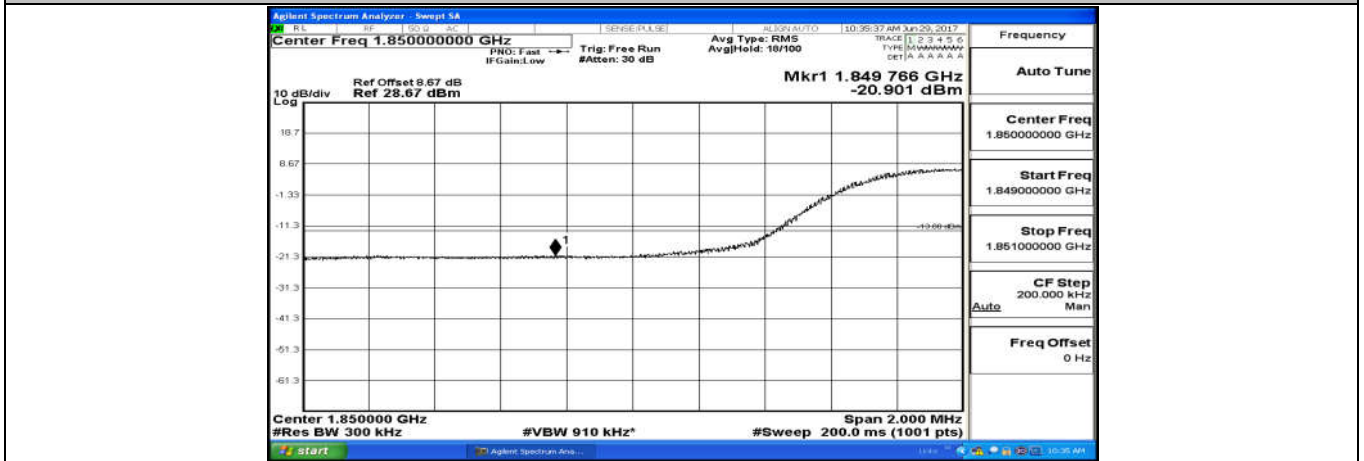

Channel Bandwidth: 15 MHz

(Channel Bandwidth:15 MHz)_LCH_QPSK_75RB#0