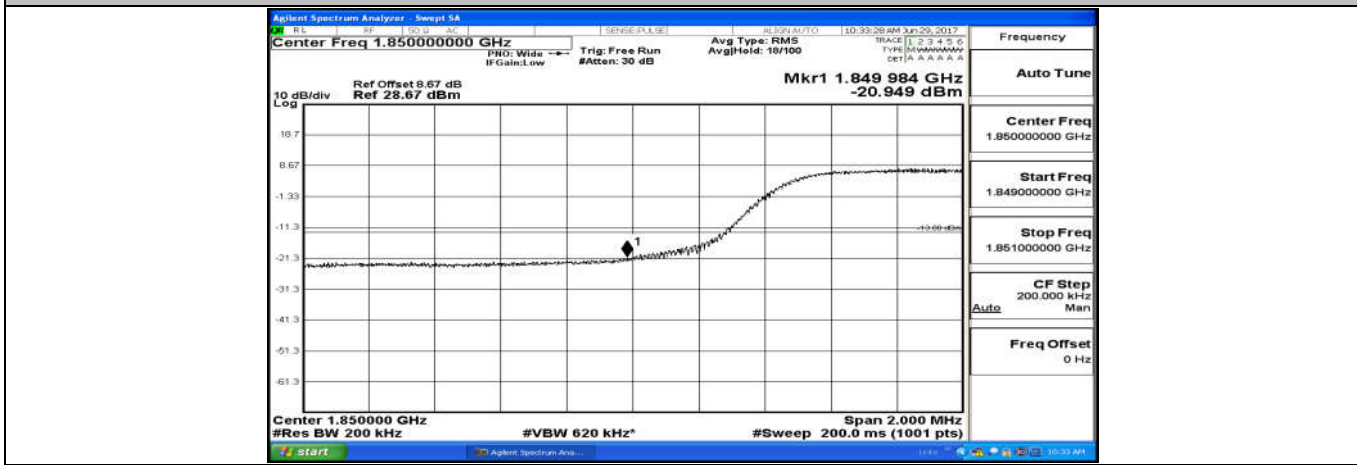

Channel Bandwidth: 10 MHz

Channel Bandwidth: 10 MHz_LCH_QPSK_50RB#0