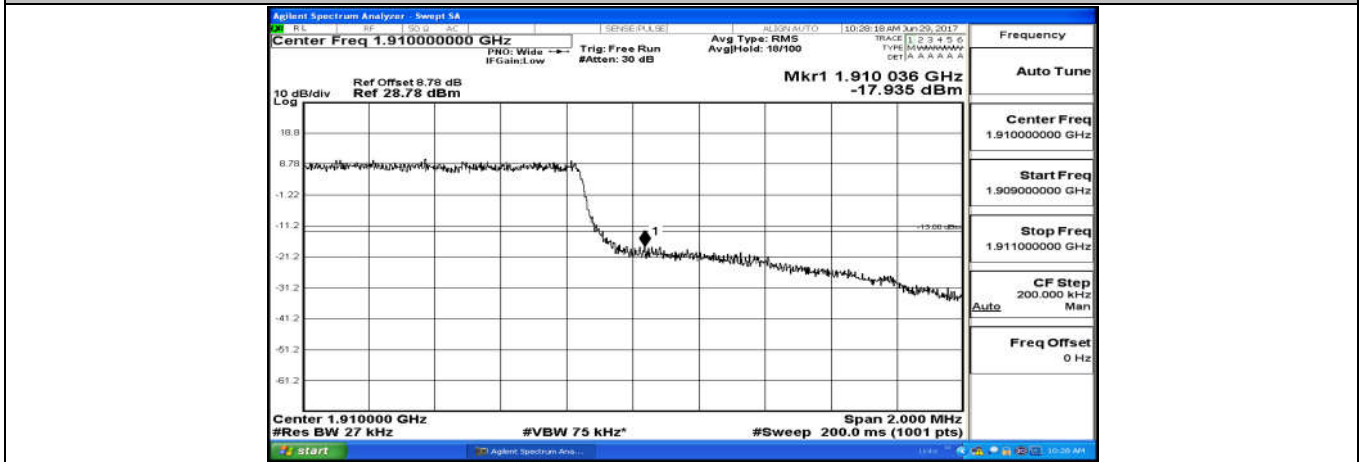

### A.4:Band Edge

(Channel Bandwidth: 1.4 MHz)\_LCH\_QPSK\_6RB#0

(Channel Bandwidth: 1.4 MHz)\_HCH\_QPSK\_6RB#0

(Channel Bandwidth: 1.4 MHz)\_LCH\_16QAM\_6RB#0

(Channel Bandwidth: 1.4 MHz)\_HCH\_16QAM\_6RB#0

Channel Bandwidth: 3 MHz

(Channel Bandwidth: 3 MHz)\_LCH\_QPSK\_15RB#0

(Channel Bandwidth: 3 MHz)\_HCH\_QPSK\_15RB#0

(Channel Bandwidth: 3 MHz)\_LCH\_16QAM\_15RB#0

(Channel Bandwidth: 3 MHz)\_HCH\_16QAM\_15RB#0