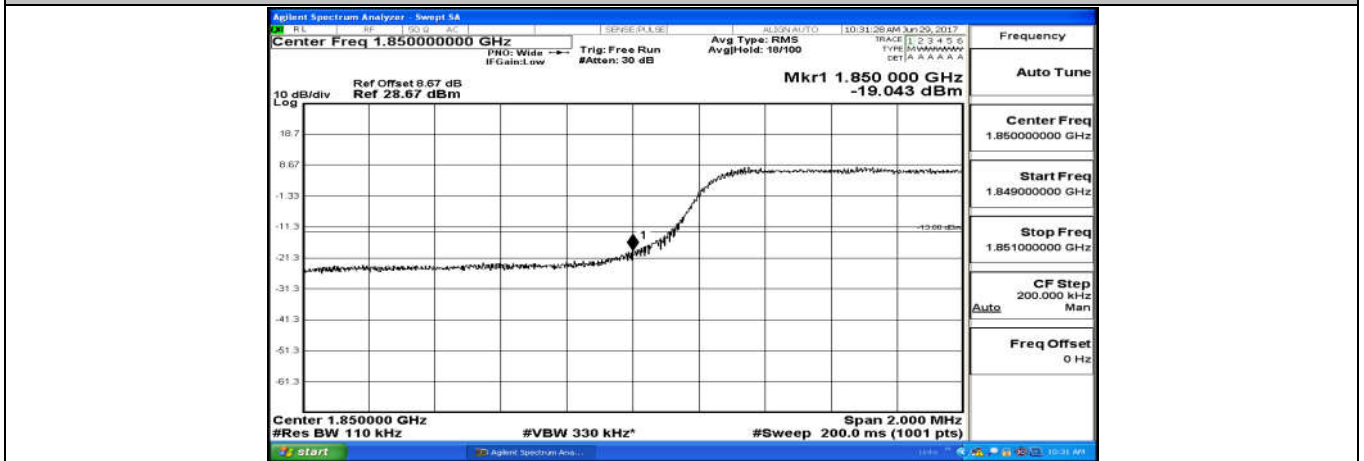

Channel Bandwidth: 5 MHz

(Channel Bandwidth: 5 MHz)\_LCH\_QPSK\_25RB#0

(Channel Bandwidth: 5 MHz)\_HCH\_QPSK\_25RB#0

(Channel Bandwidth: 5 MHz)\_LCH\_16QAM\_25RB#0

(Channel Bandwidth: 5 MHz)\_HCH\_16QAM\_25RB#0