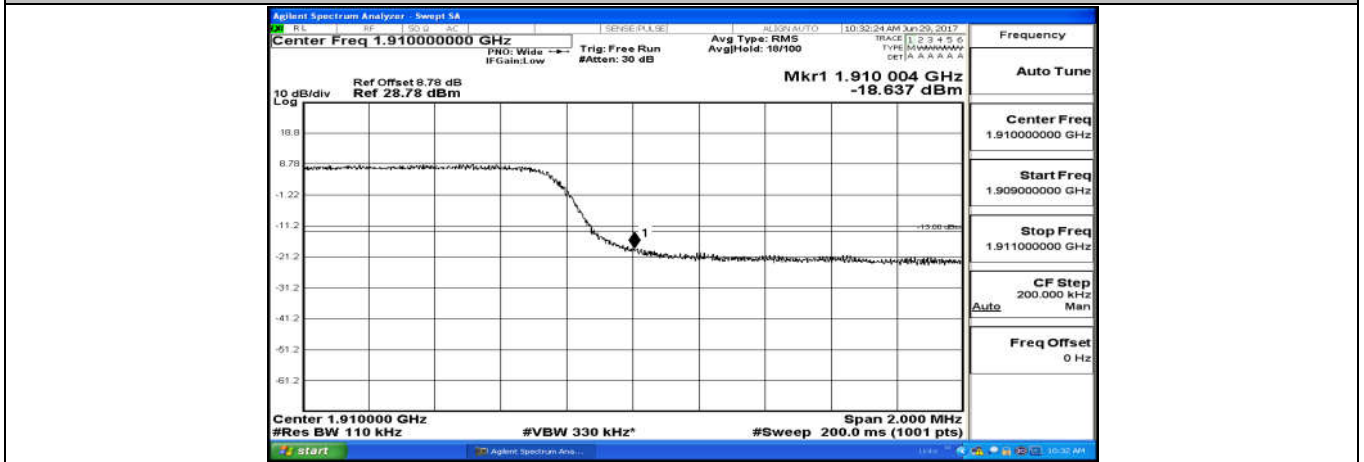

### A.4:Band Edge

(Channel Bandwidth: 1.4 MHz)\_LCH\_QPSK\_6RB#0

(Channel Bandwidth: 1.4 MHz)\_HCH\_QPSK\_6RB#0

(Channel Bandwidth: 1.4 MHz)\_LCH\_16QAM\_6RB#0

(Channel Bandwidth: 1.4 MHz)\_HCH\_16QAM\_6RB#0

Channel Bandwidth: 3 MHz

(Channel Bandwidth: 3 MHz)\_LCH\_QPSK\_15RB#0

(Channel Bandwidth: 3 MHz)\_HCH\_QPSK\_15RB#0

(Channel Bandwidth: 3 MHz)\_LCH\_16QAM\_15RB#0

(Channel Bandwidth: 3 MHz)\_HCH\_16QAM\_15RB#0

Channel Bandwidth: 5 MHz

(Channel Bandwidth: 5 MHz)\_LCH\_QPSK\_25RB#0

(Channel Bandwidth: 5 MHz)\_HCH\_QPSK\_25RB#0

(Channel Bandwidth: 5 MHz)\_LCH\_16QAM\_25RB#0

(Channel Bandwidth: 5 MHz)\_HCH\_16QAM\_25RB#0