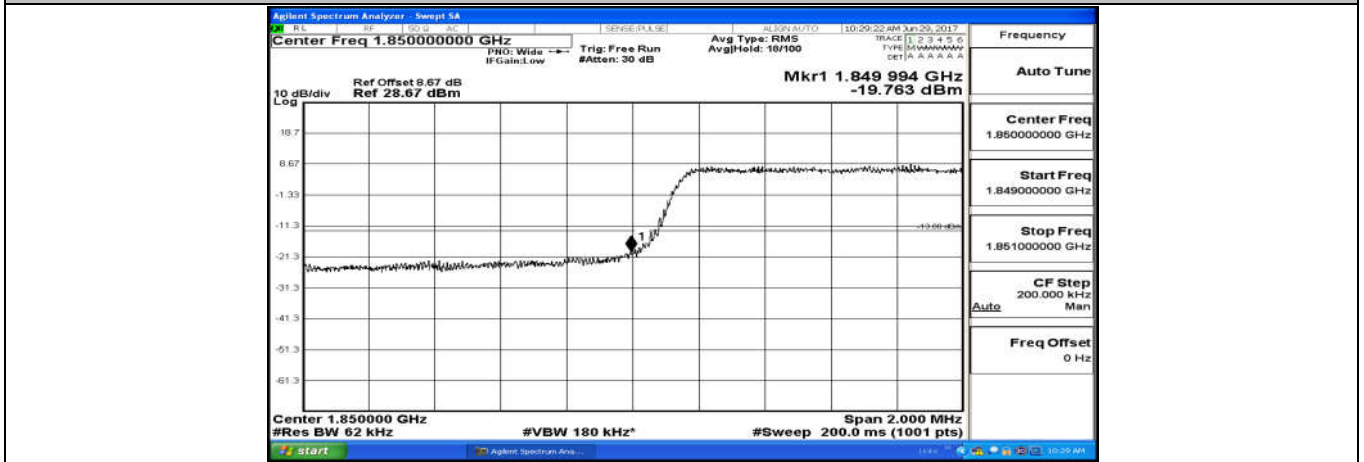

### A.4:Band Edge

(Channel Bandwidth: 1.4 MHz)\_LCH\_QPSK\_6RB#0

(Channel Bandwidth: 1.4 MHz)\_HCH\_QPSK\_6RB#0

(Channel Bandwidth: 1.4 MHz)\_LCH\_16QAM\_6RB#0

(Channel Bandwidth: 1.4 MHz)\_HCH\_16QAM\_6RB#0

Channel Bandwidth: 3 MHz

(Channel Bandwidth: 3 MHz)\_LCH\_QPSK\_15RB#0

(Channel Bandwidth: 3 MHz)\_HCH\_QPSK\_15RB#0

(Channel Bandwidth: 3 MHz)\_LCH\_16QAM\_15RB#0

(Channel Bandwidth: 3 MHz)\_HCH\_16QAM\_15RB#0

Channel Bandwidth: 5 MHz

(Channel Bandwidth: 5 MHz)\_LCH\_QPSK\_25RB#0

(Channel Bandwidth: 5 MHz)\_HCH\_QPSK\_25RB#0

(Channel Bandwidth: 5 MHz)\_LCH\_16QAM\_25RB#0

(Channel Bandwidth: 5 MHz)\_HCH\_16QAM\_25RB#0