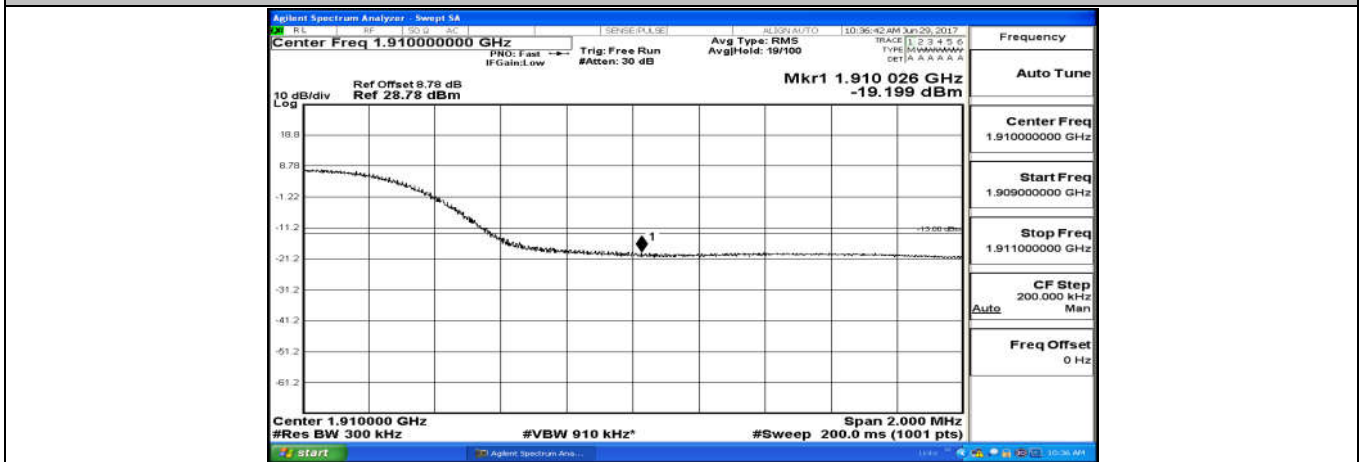

(Channel Bandwidth:15 MHz)_HCH_QPSK_75RB#0