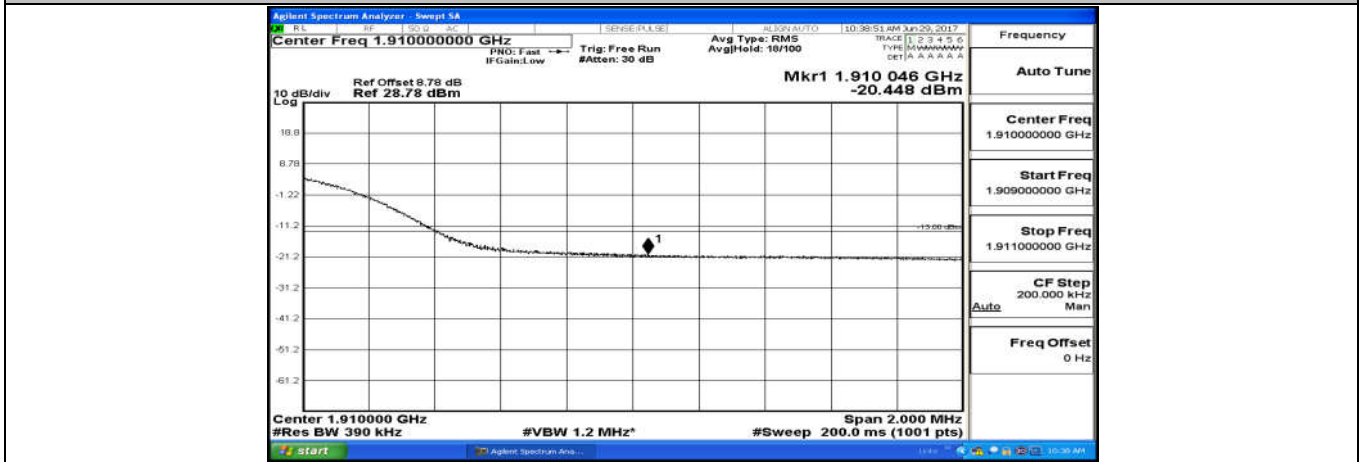

(Channel Bandwidth:20 MHz)_HCH_QPSK_100RB#0