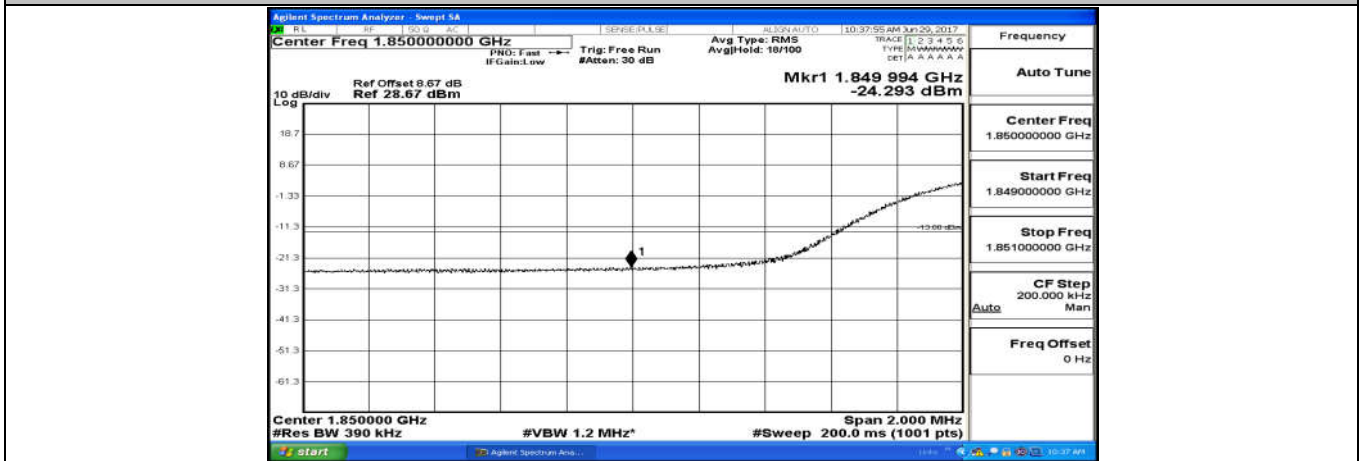

Channel Bandwidth: 20 MHz

(Channel Bandwidth:20 MHz)\_LCH\_QPSK\_100RB#0

(Channel Bandwidth:20 MHz)\_HCH\_QPSK\_100RB#0

(Channel Bandwidth:20 MHz)\_LCH\_16QAM\_100RB#0

(Channel Bandwidth:20 MHz)\_HCH\_16QAM\_100RB#0