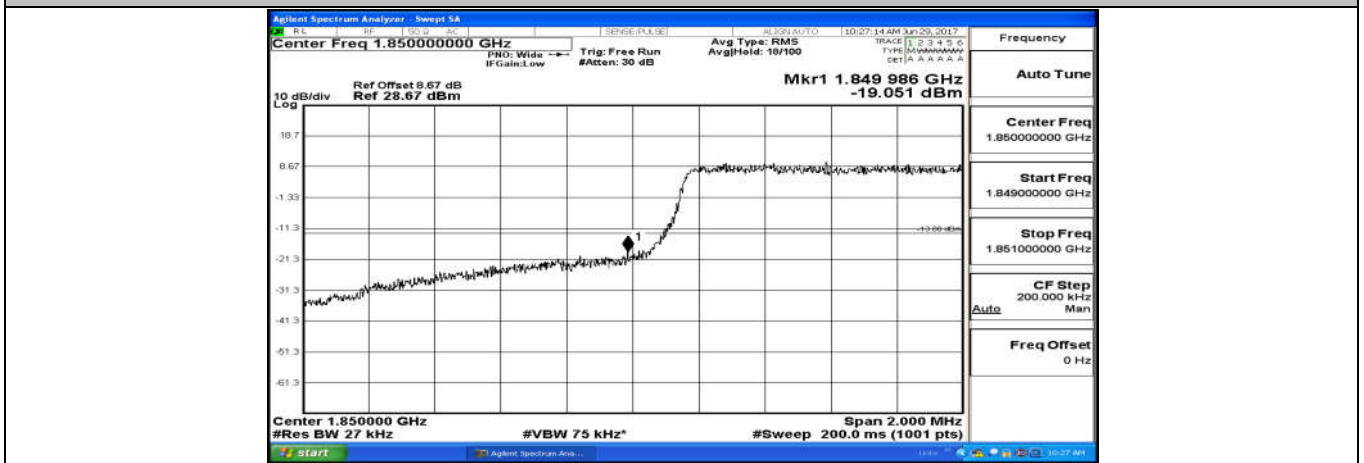

### A.4:Band Edge

(Channel Bandwidth: 1.4 MHz)\_LCH\_QPSK\_6RB#0

(Channel Bandwidth: 1.4 MHz)\_HCH\_QPSK\_6RB#0

(Channel Bandwidth: 1.4 MHz)\_LCH\_16QAM\_6RB#0

(Channel Bandwidth: 1.4 MHz)\_HCH\_16QAM\_6RB#0

Channel Bandwidth: 3 MHz

(Channel Bandwidth: 3 MHz)\_LCH\_QPSK\_15RB#0

(Channel Bandwidth: 3 MHz)\_HCH\_QPSK\_15RB#0

(Channel Bandwidth: 3 MHz)\_LCH\_16QAM\_15RB#0

(Channel Bandwidth: 3 MHz)\_HCH\_16QAM\_15RB#0