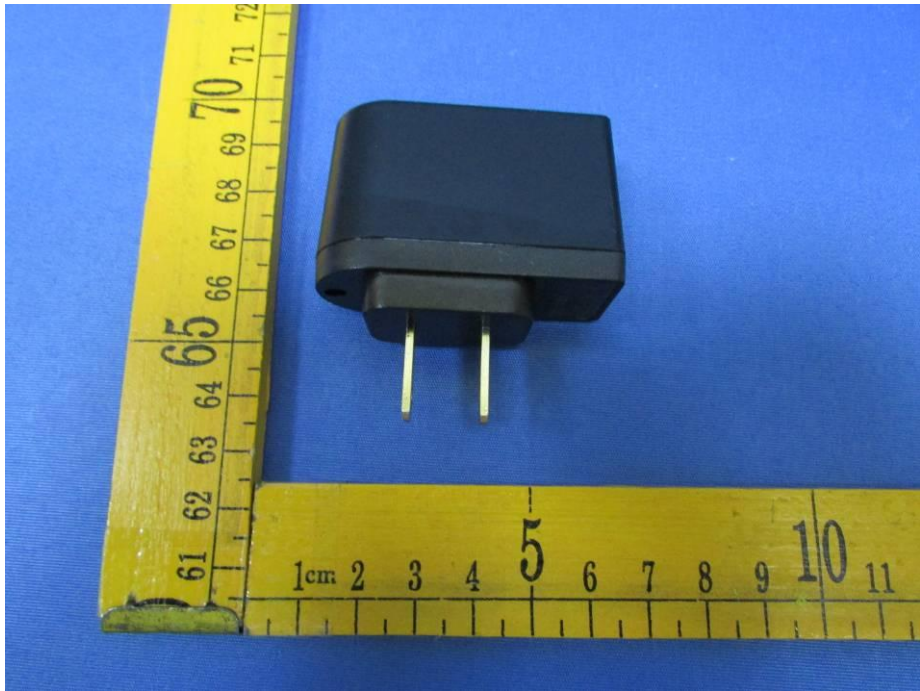

Photographs - Constructional Details

Model Nova Y100X External View

DOOGEE
AC ADAPTER
MODEL: DG80
INPUT: 100-240V
OUTPUT: 5.0VDC-1.0A
P/N: 79H0099-01M
MADE IN CHINA