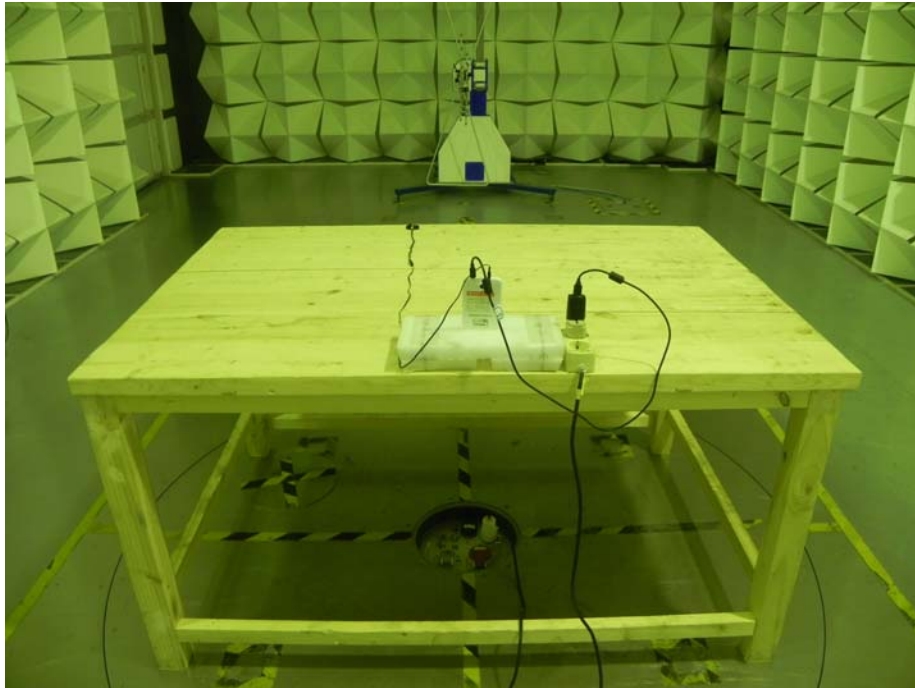

Photographs –Model VALENCIA2 Y100 Test Setup

Photograph – Conducted Emission Test Setup

Test Site 2#

Photograph – Radiation Spurious Emission Test Setup

Test Site 2#

9K-30MHz

Test Site 2#
30-1000MHz

Test Site 1#
Above 1GHz

Photograph – Extreme Condition Test Setup

Photograph –2G&3G Conducted Test Setup