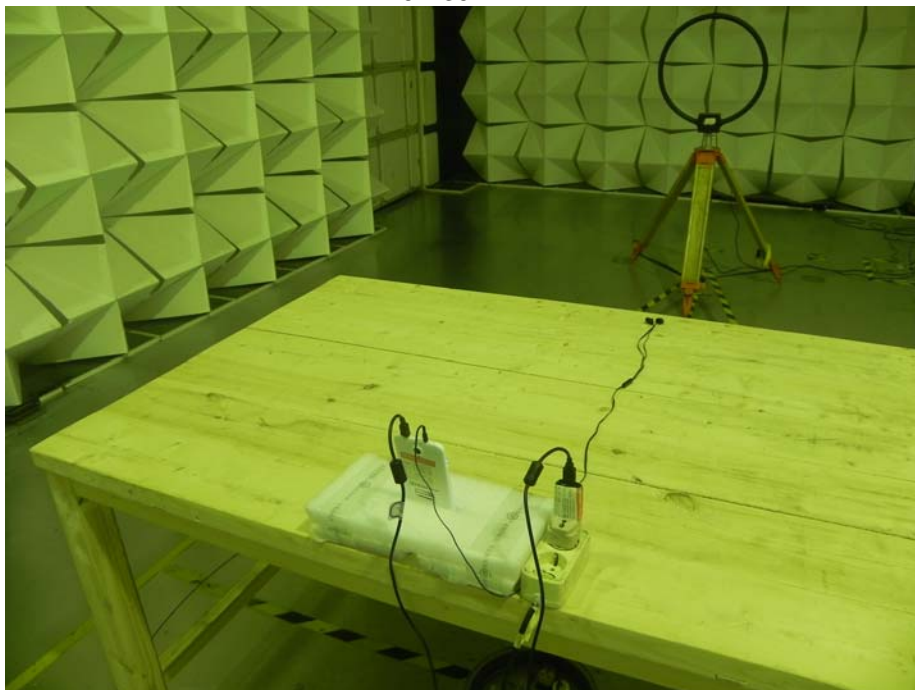

Photographs –Model VALENCIA2 Y100 Test Setup

Photograph – Conducted Emission Test Setup

Test Site 2#

Photograph – Radiation Spurious Emission Test Setup

Test Site 2#

9K-30MHz

Test Site 2#
30-1000MHz

Test Site 1#
Above 1GHz

Photograph – Extreme Condition Test Setup

Photograph –2G&3G Conducted Test Setup