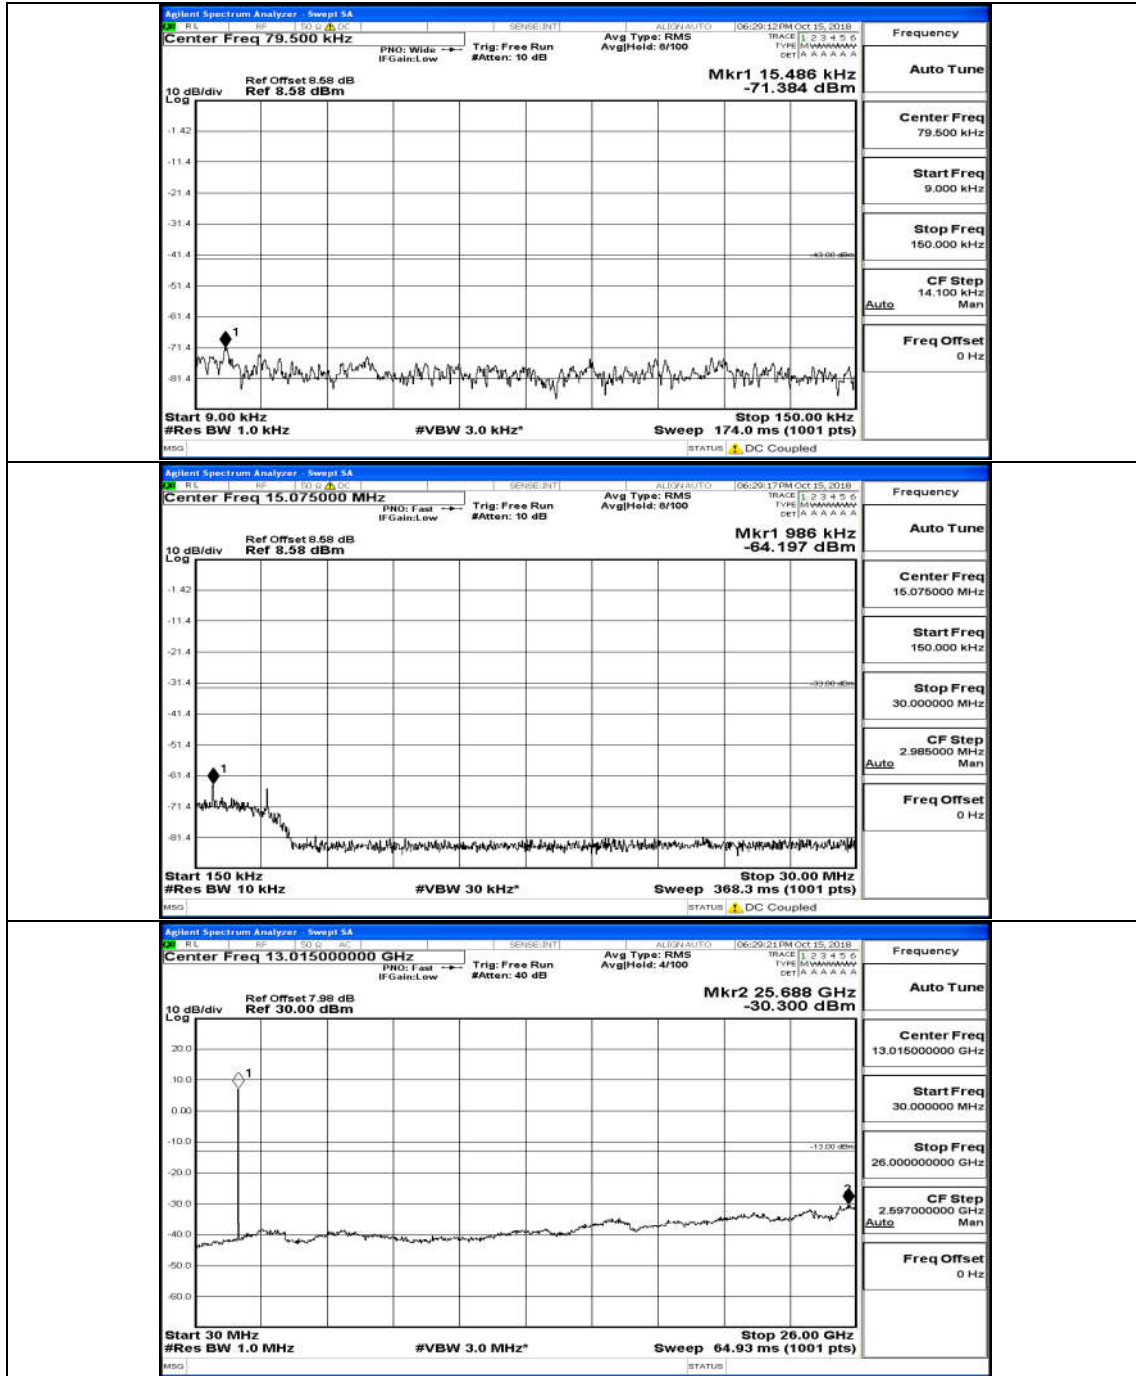

Appendix D.5: Conducted Spurious Emission

Test Graphs

Channel Bandwidth: 5 MHz

(Channel Bandwidth: 5 MHz)_HCH_QPSK_25RB#0

(Channel Bandwidth: 5 MHz)_LCH_16QAM_25RB#0

(Channel Bandwidth: 5 MHz)_MCH_16QAM_25RB#0

(Channel Bandwidth: 5 MHz)_HCH_16QAM_25RB#0

Channel Bandwidth: 10 MHz

Channel Bandwidth: 10 MHz_MCH_QPSK_50RB#0

Channel Bandwidth: 10 MHz_HCH_QPSK_50RB#0

Channel Bandwidth: 10 MHz_LCH_16QAM_50RB#0

Channel Bandwidth: 10 MHz_MCH_16QAM_50RB#0