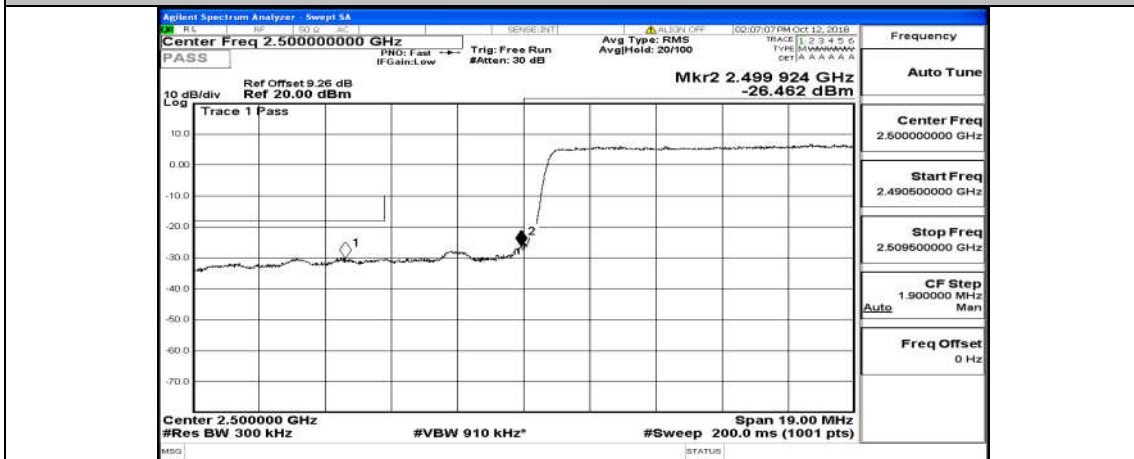

Channel Bandwidth: 10 MHz_LCH_16QAM_50RB#0

Channel Bandwidth: 10 MHz_HCH_16QAM_50RB#0

Channel Bandwidth: 15 MHz

(Channel Bandwidth:15 MHz)_LCH_QPSK_75RB#0

(Channel Bandwidth:15 MHz)_HCH_QPSK_75RB#0

(Channel Bandwidth:15 MHz)_LCH_16QAM_75RB#0

(Channel Bandwidth:15 MHz)_HCH_16QAM_75RB#0

Channel Bandwidth: 20 MHz

(Channel Bandwidth:20 MHz)_LCH_QPSK_100RB#0

(Channel Bandwidth:20 MHz)_HCH_QPSK_100RB#0

(Channel Bandwidth:20 MHz)_LCH_16QAM_100RB#0

(Channel Bandwidth:20 MHz)_HCH_16QAM_100RB#0