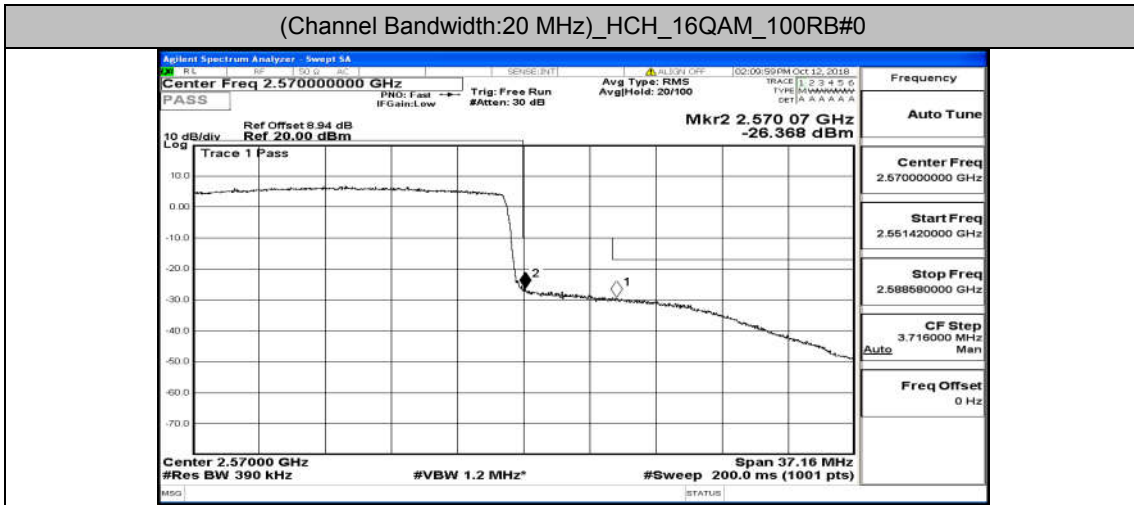

(Channel Bandwidth:15 MHz)_HCH_16QAM_75RB#0

Channel Bandwidth: 20 MHz

(Channel Bandwidth:20 MHz)_LCH_QPSK_100RB#0

(Channel Bandwidth:20 MHz)_HCH_QPSK_100RB#0

(Channel Bandwidth:20 MHz)_LCH_16QAM_100RB#0

(Channel Bandwidth:20 MHz)_HCH_16QAM_100RB#0

Appendix D.5: Conducted Spurious Emission

Test Graphs

Channel Bandwidth: 5 MHz

(Channel Bandwidth: 5 MHz)_HCH_QPSK_25RB#0

(Channel Bandwidth: 5 MHz)_LCH_16QAM_25RB#0

(Channel Bandwidth: 5 MHz)_MCH_16QAM_25RB#0