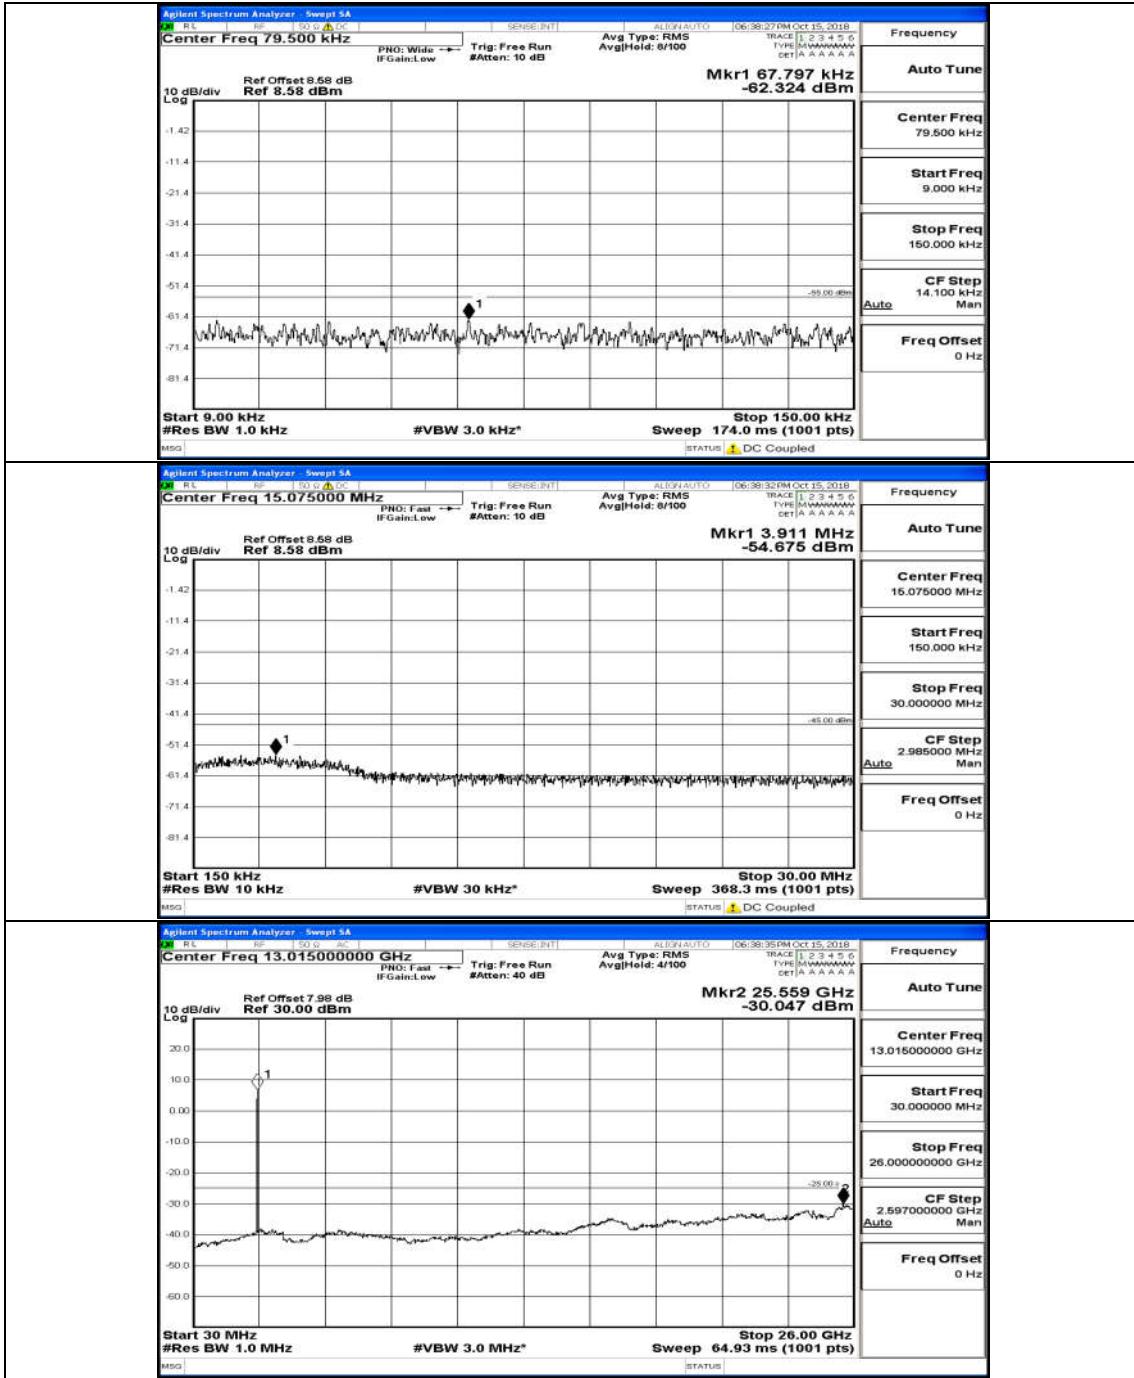

Appendix D.4: Band Edge

Test Graphs

Channel Bandwidth: 5 MHz

(Channel Bandwidth: 5 MHz)_HCH_16QAM_25RB#0

Channel Bandwidth: 10 MHz

Channel Bandwidth: 10 MHz_LCH_QPSK_50RB#0

Channel Bandwidth: 10 MHz_HCH_QPSK_50RB#0

Appendix D.5: Conducted Spurious Emission

Test Graphs

Channel Bandwidth: 5 MHz

(Channel Bandwidth: 5 MHz)_HCH_QPSK_25RB#0

(Channel Bandwidth: 5 MHz)_LCH_16QAM_25RB#0

(Channel Bandwidth: 5 MHz)_MCH_16QAM_25RB#0

(Channel Bandwidth: 5 MHz)_HCH_16QAM_25RB#0

Channel Bandwidth: 10 MHz

Channel Bandwidth: 10 MHz_MCH_QPSK_50RB#0

Channel Bandwidth: 10 MHz_HCH_QPSK_50RB#0

Channel Bandwidth: 10 MHz_LCH_16QAM_50RB#0

Channel Bandwidth: 10 MHz_MCH_16QAM_50RB#0

Channel Bandwidth: 10 MHz_HCH_16QAM_50RB#0

Channel Bandwidth: 15 MHz

(Channel Bandwidth:15 MHz)_LCH_QPSK_75RB#0

(Channel Bandwidth:15 MHz)_MCH_QPSK_75RB#0

(Channel Bandwidth:15 MHz)_HCH_QPSK_75RB#0

(Channel Bandwidth:15 MHz)_LCH_16QAM_75RB#0