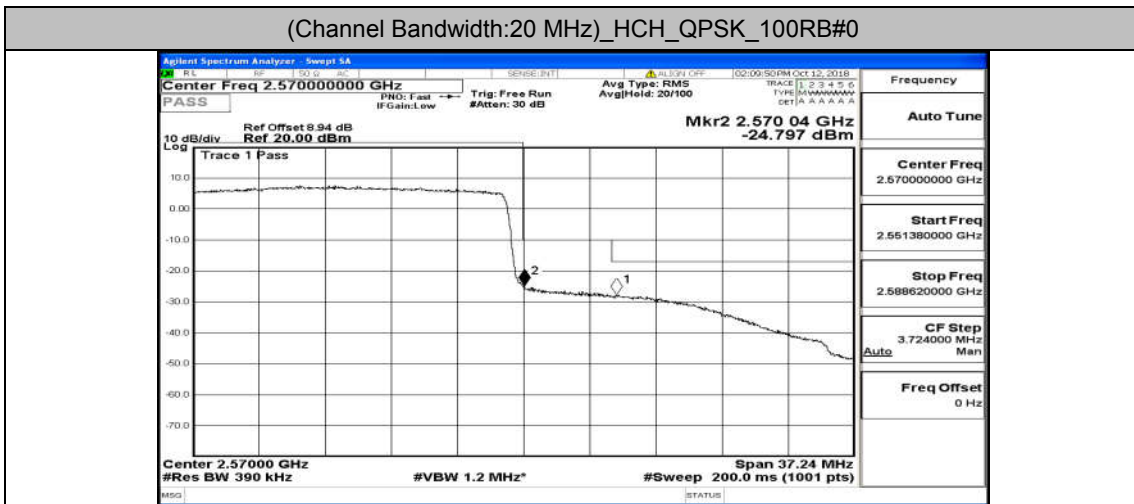

(Channel Bandwidth:15 MHz)_HCH_16QAM_75RB#0

Channel Bandwidth: 20 MHz

(Channel Bandwidth:20 MHz)_LCH_QPSK_100RB#0

(Channel Bandwidth:20 MHz)_HCH_QPSK_100RB#0

(Channel Bandwidth:20 MHz)_LCH_16QAM_100RB#0

(Channel Bandwidth:20 MHz)_HCH_16QAM_100RB#0

Appendix D.5: Conducted Spurious Emission

Test Graphs

Channel Bandwidth: 5 MHz

(Channel Bandwidth: 5 MHz)_HCH_QPSK_25RB#0

(Channel Bandwidth: 5 MHz)_LCH_16QAM_25RB#0

(Channel Bandwidth: 5 MHz)_MCH_16QAM_25RB#0