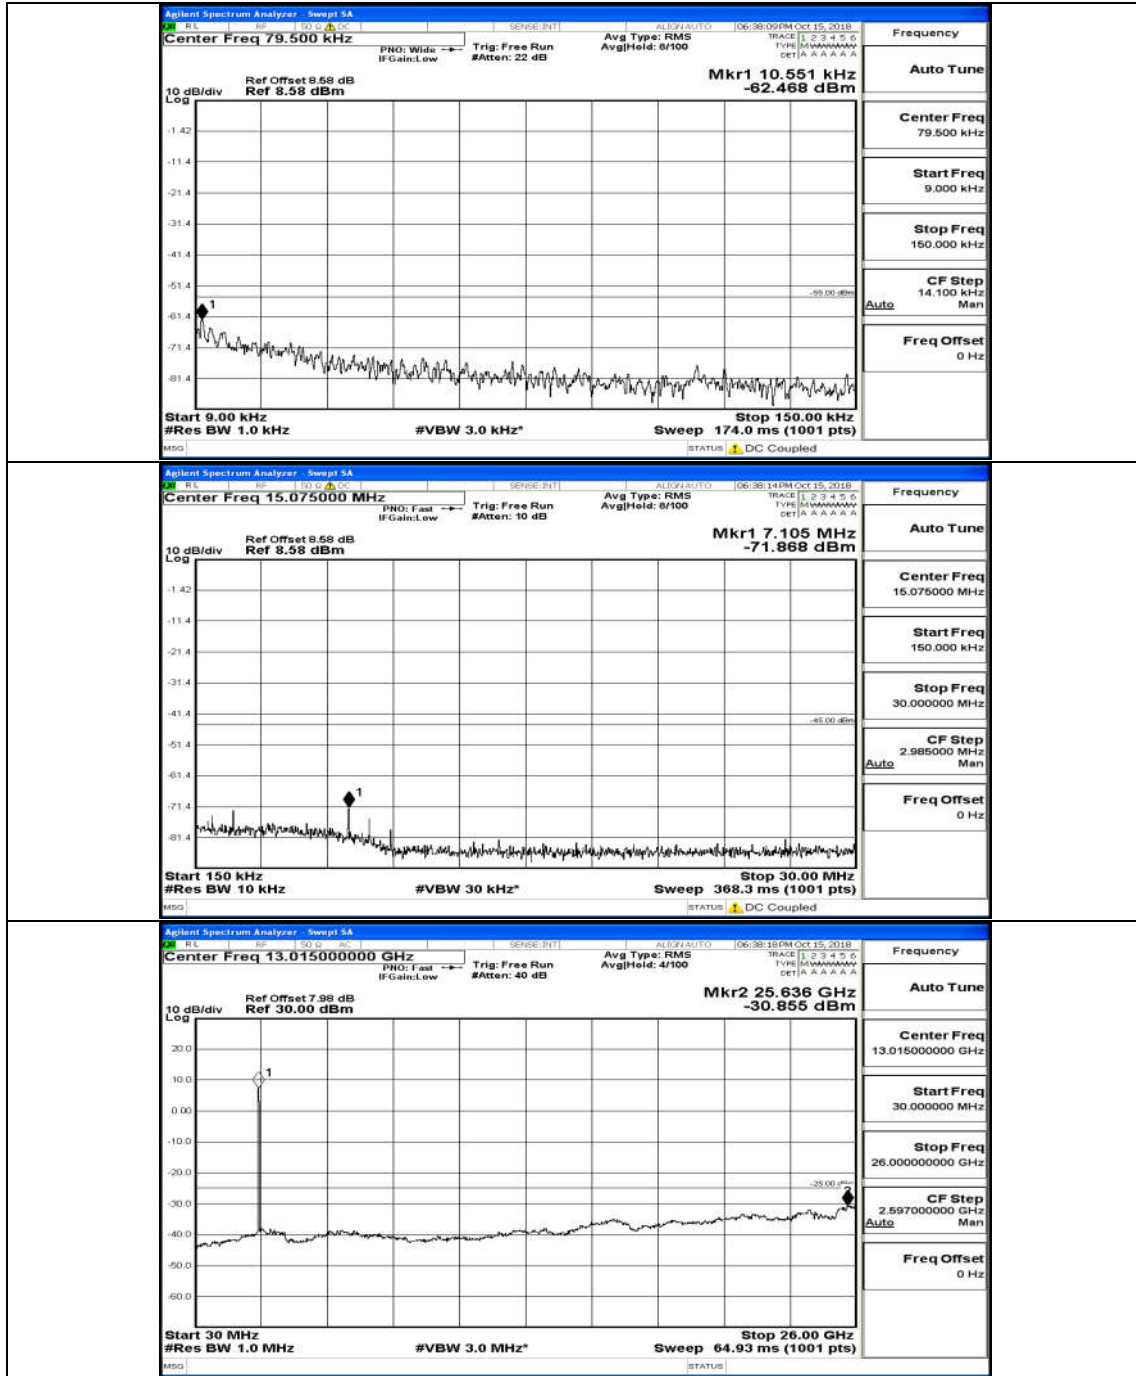

Appendix D.5: Conducted Spurious Emission

Test Graphs

Channel Bandwidth: 5 MHz

(Channel Bandwidth: 5 MHz)_HCH_QPSK_25RB#0

(Channel Bandwidth: 5 MHz)_LCH_16QAM_25RB#0

(Channel Bandwidth: 5 MHz)_MCH_16QAM_25RB#0

(Channel Bandwidth: 5 MHz)_HCH_16QAM_25RB#0

Channel Bandwidth: 10 MHz

Channel Bandwidth: 10 MHz_MCH_QPSK_50RB#0

Channel Bandwidth: 10 MHz_HCH_QPSK_50RB#0

Channel Bandwidth: 10 MHz_LCH_16QAM_50RB#0

Channel Bandwidth: 10 MHz_MCH_16QAM_50RB#0

Channel Bandwidth: 10 MHz_HCH_16QAM_50RB#0

Channel Bandwidth: 15 MHz

(Channel Bandwidth:15 MHz)_LCH_QPSK_75RB#0

(Channel Bandwidth:15 MHz)_MCH_QPSK_75RB#0

(Channel Bandwidth:15 MHz)_HCH_QPSK_75RB#0

(Channel Bandwidth:15 MHz)_LCH_16QAM_75RB#0