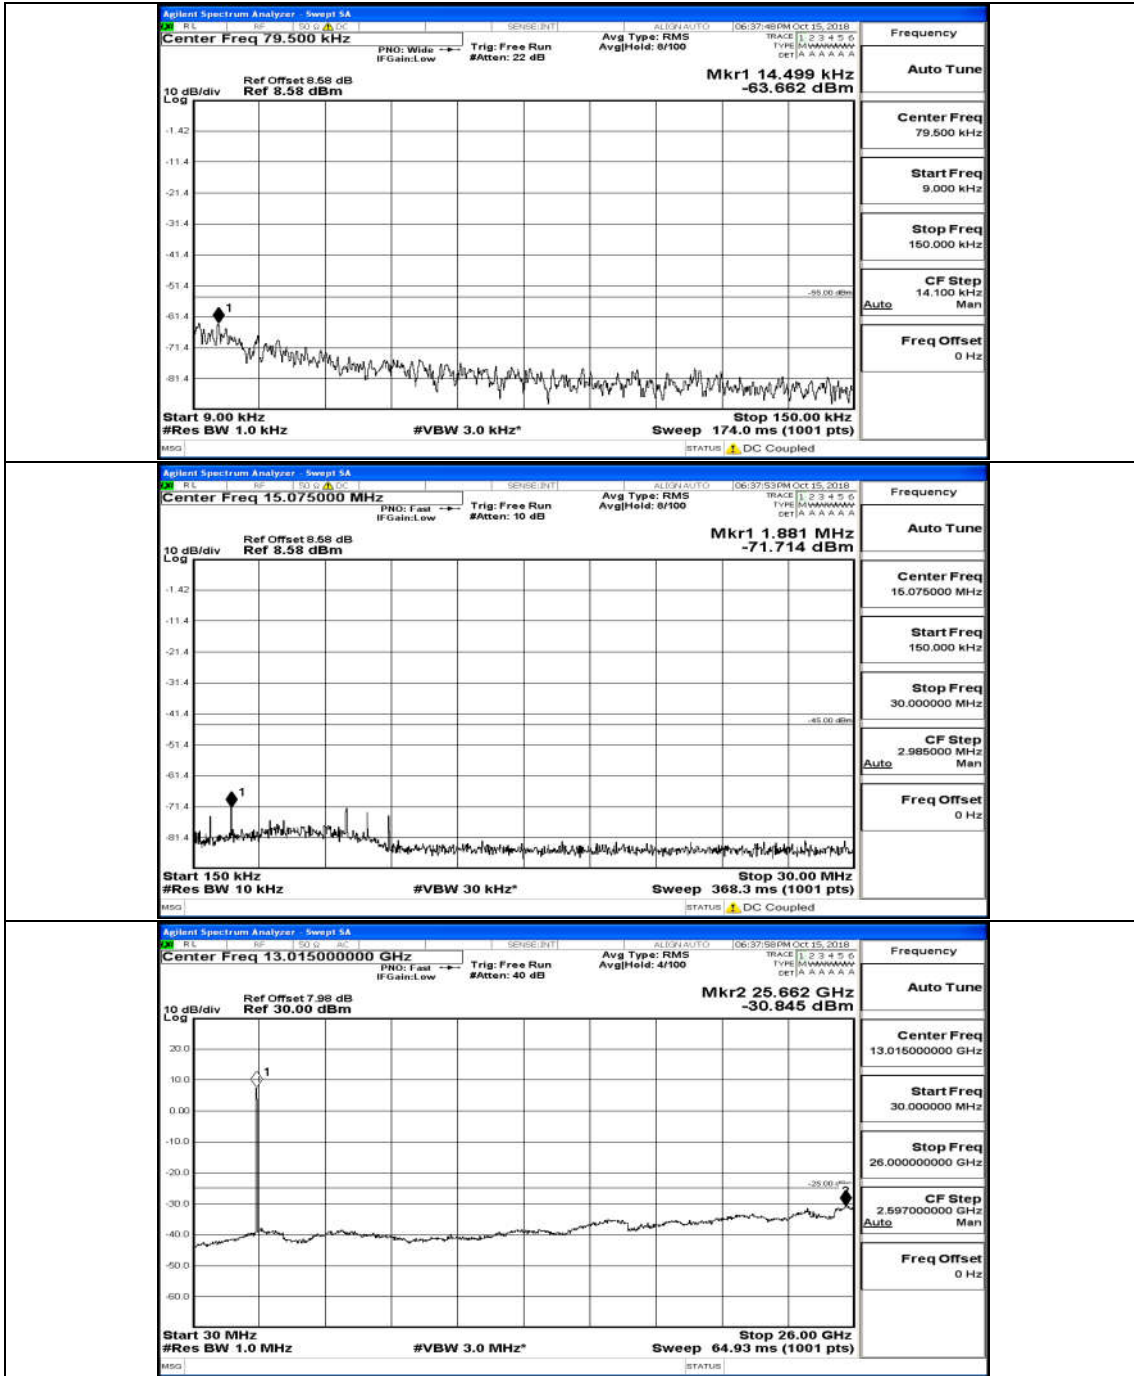

Appendix D.5: Conducted Spurious Emission

Test Graphs

Channel Bandwidth: 5 MHz

(Channel Bandwidth: 5 MHz)_HCH_QPSK_25RB#0

(Channel Bandwidth: 5 MHz)_LCH_16QAM_25RB#0

(Channel Bandwidth: 5 MHz)_MCH_16QAM_25RB#0

(Channel Bandwidth: 5 MHz)_HCH_16QAM_25RB#0

Channel Bandwidth: 10 MHz

Channel Bandwidth: 10 MHz_MCH_QPSK_50RB#0

Channel Bandwidth: 10 MHz_HCH_QPSK_50RB#0

Channel Bandwidth: 10 MHz_LCH_16QAM_50RB#0

Channel Bandwidth: 10 MHz_MCH_16QAM_50RB#0