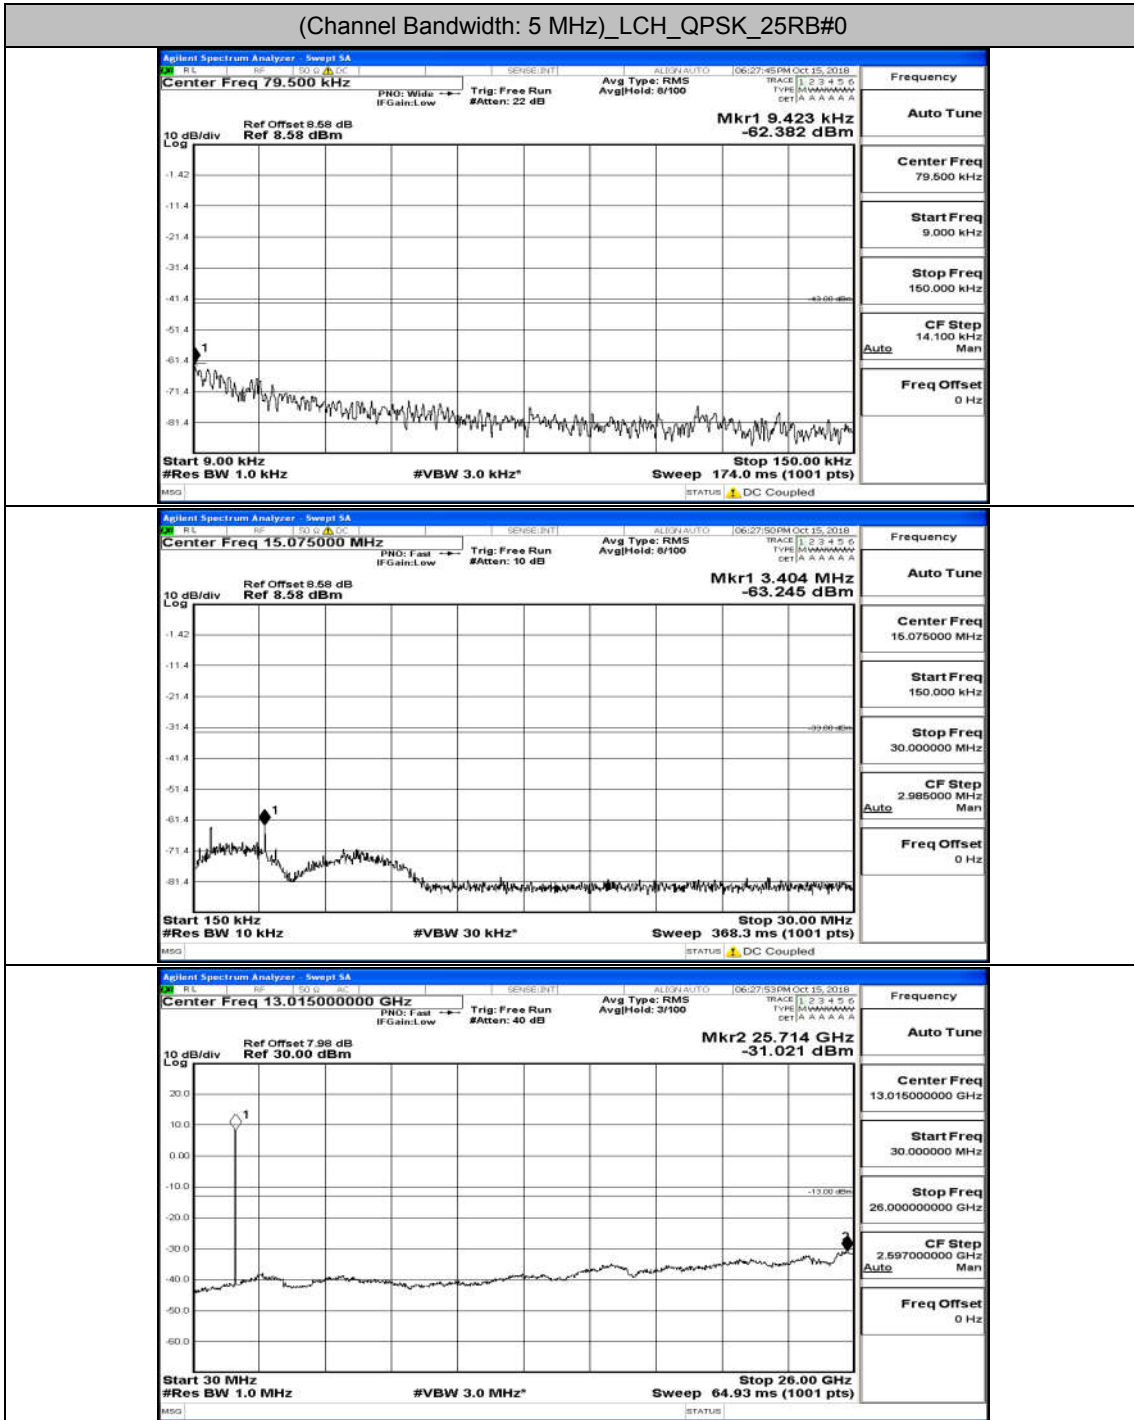

Appendix D.4: Band Edge

Test Graphs

Channel Bandwidth: 5 MHz

(Channel Bandwidth: 5 MHz)_HCH_16QAM_25RB#0

Channel Bandwidth: 10 MHz

Channel Bandwidth: 10 MHz_LCH_QPSK_50RB#0

Channel Bandwidth: 10 MHz_HCH_QPSK_50RB#0

Channel Bandwidth: 10 MHz_LCH_16QAM_50RB#0

Channel Bandwidth: 10 MHz_HCH_16QAM_50RB#0

Channel Bandwidth: 15 MHz

(Channel Bandwidth:15 MHz)_LCH_QPSK_75RB#0

(Channel Bandwidth:15 MHz)_HCH_QPSK_75RB#0

(Channel Bandwidth:15 MHz)_LCH_16QAM_75RB#0

(Channel Bandwidth:15 MHz)_HCH_16QAM_75RB#0

Channel Bandwidth: 20 MHz

(Channel Bandwidth:20 MHz)_LCH_QPSK_100RB#0

(Channel Bandwidth:20 MHz)_HCH_QPSK_100RB#0

(Channel Bandwidth:20 MHz)_LCH_16QAM_100RB#0

(Channel Bandwidth:20 MHz)_HCH_16QAM_100RB#0

Appendix D.5: Conducted Spurious Emission

Test Graphs

Channel Bandwidth: 5 MHz

(Channel Bandwidth: 5 MHz)_HCH_QPSK_25RB#0

(Channel Bandwidth: 5 MHz)_LCH_16QAM_25RB#0

(Channel Bandwidth: 5 MHz)_MCH_16QAM_25RB#0