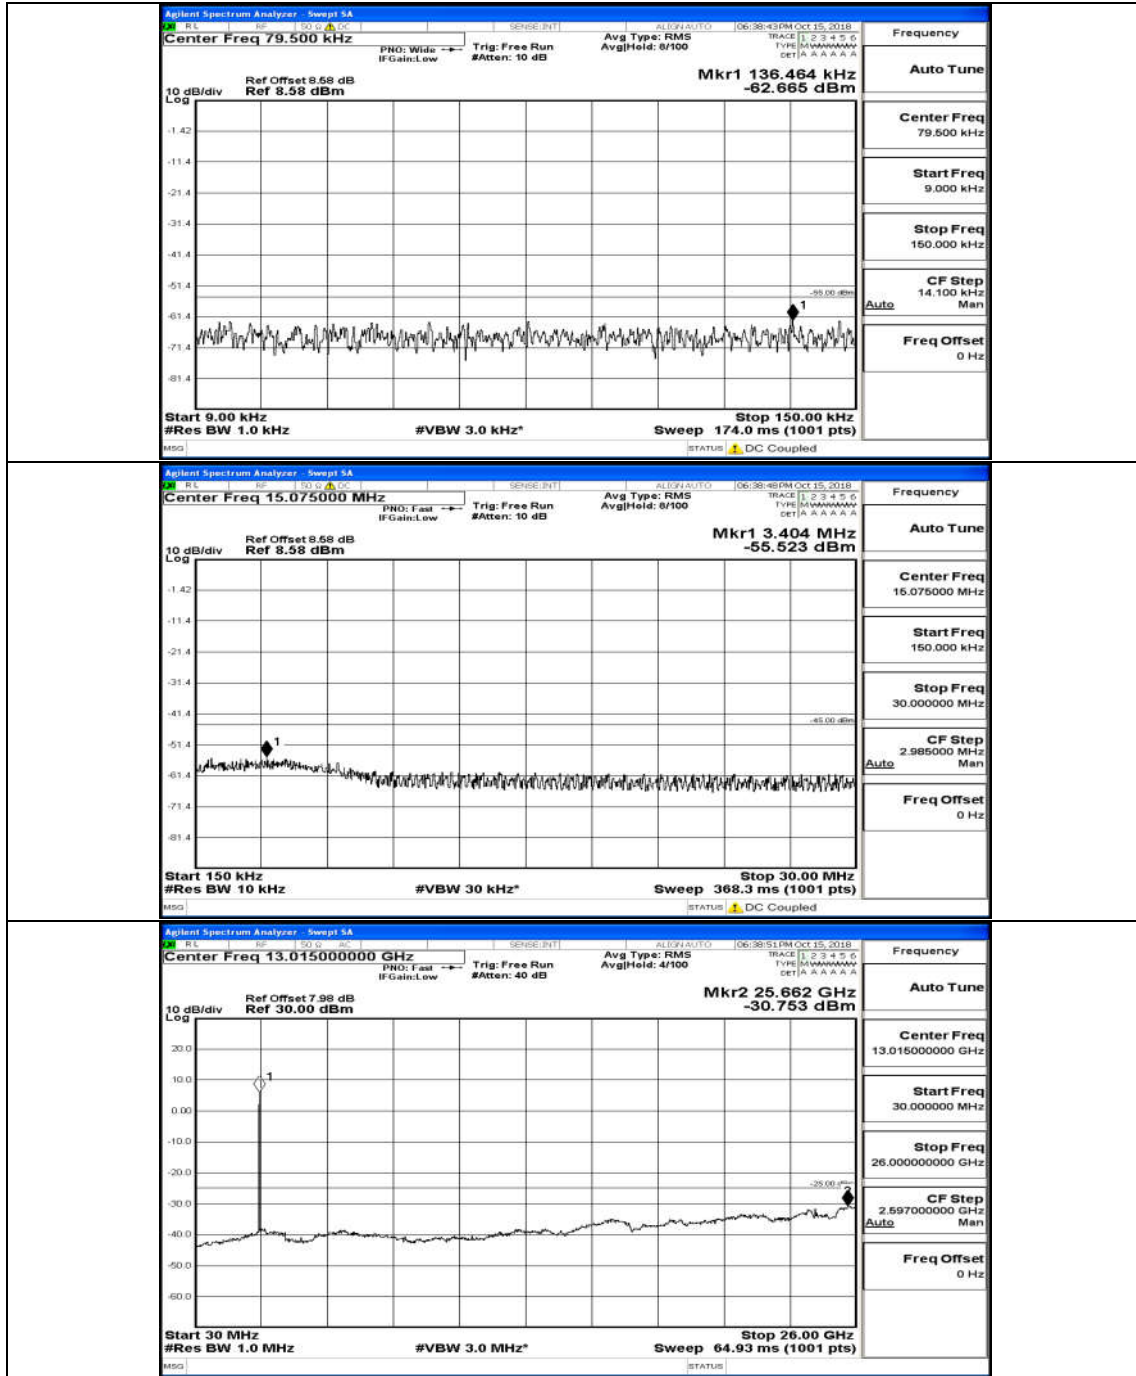

Appendix D.4: Band Edge

Test Graphs

Channel Bandwidth: 5 MHz

(Channel Bandwidth: 5 MHz)_HCH_16QAM_25RB#0

Channel Bandwidth: 10 MHz

Channel Bandwidth: 10 MHz_LCH_QPSK_50RB#0

Channel Bandwidth: 10 MHz_HCH_QPSK_50RB#0

Appendix D.5: Conducted Spurious Emission

Test Graphs

Channel Bandwidth: 5 MHz

(Channel Bandwidth: 5 MHz)_HCH_QPSK_25RB#0

(Channel Bandwidth: 5 MHz)_LCH_16QAM_25RB#0

(Channel Bandwidth: 5 MHz)_MCH_16QAM_25RB#0

(Channel Bandwidth: 5 MHz)_HCH_16QAM_25RB#0

Channel Bandwidth: 10 MHz

Channel Bandwidth: 10 MHz_MCH_QPSK_50RB#0

Channel Bandwidth: 10 MHz_HCH_QPSK_50RB#0

Channel Bandwidth: 10 MHz_LCH_16QAM_50RB#0

Channel Bandwidth: 10 MHz_MCH_16QAM_50RB#0

Channel Bandwidth: 10 MHz_HCH_16QAM_50RB#0

Channel Bandwidth: 15 MHz

(Channel Bandwidth:15 MHz)_LCH_QPSK_75RB#0

(Channel Bandwidth:15 MHz)_MCH_QPSK_75RB#0

(Channel Bandwidth:15 MHz)_HCH_QPSK_75RB#0

(Channel Bandwidth:15 MHz)_LCH_16QAM_75RB#0