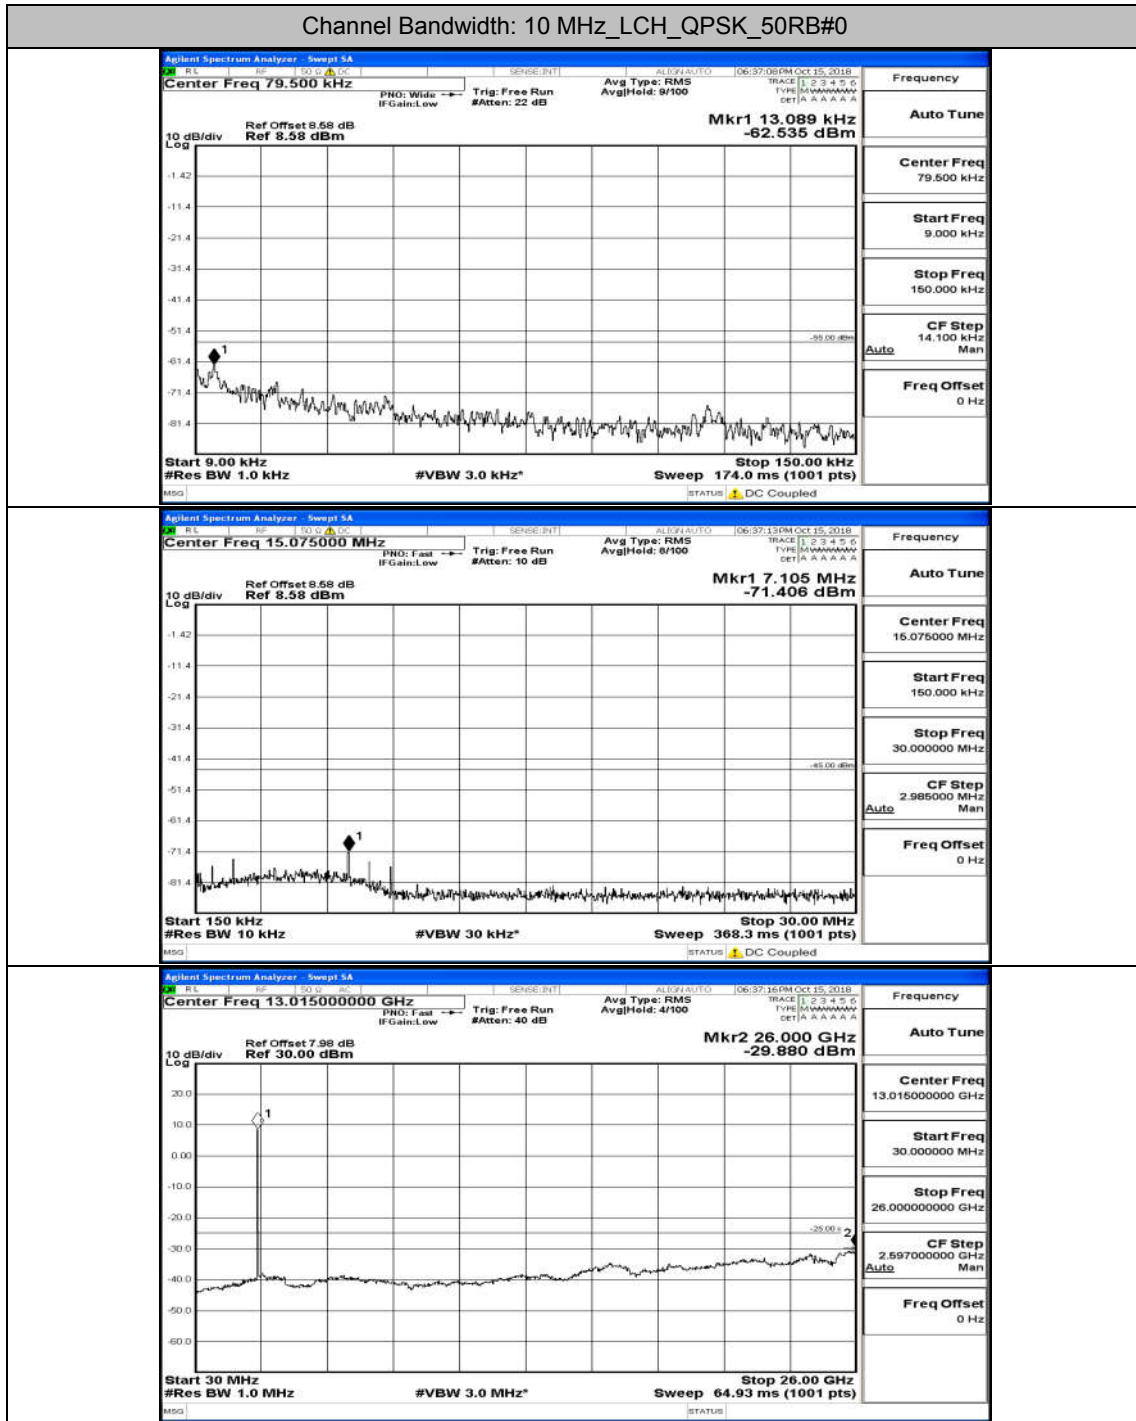

Appendix D.5: Conducted Spurious Emission

Test Graphs

Channel Bandwidth: 5 MHz

(Channel Bandwidth: 5 MHz)_HCH_QPSK_25RB#0

(Channel Bandwidth: 5 MHz)_LCH_16QAM_25RB#0

(Channel Bandwidth: 5 MHz)_MCH_16QAM_25RB#0

(Channel Bandwidth: 5 MHz)_HCH_16QAM_25RB#0

Channel Bandwidth: 10 MHz

Channel Bandwidth: 10 MHz_MCH_QPSK_50RB#0

Channel Bandwidth: 10 MHz_HCH_QPSK_50RB#0

Channel Bandwidth: 10 MHz_LCH_16QAM_50RB#0

Channel Bandwidth: 10 MHz_MCH_16QAM_50RB#0