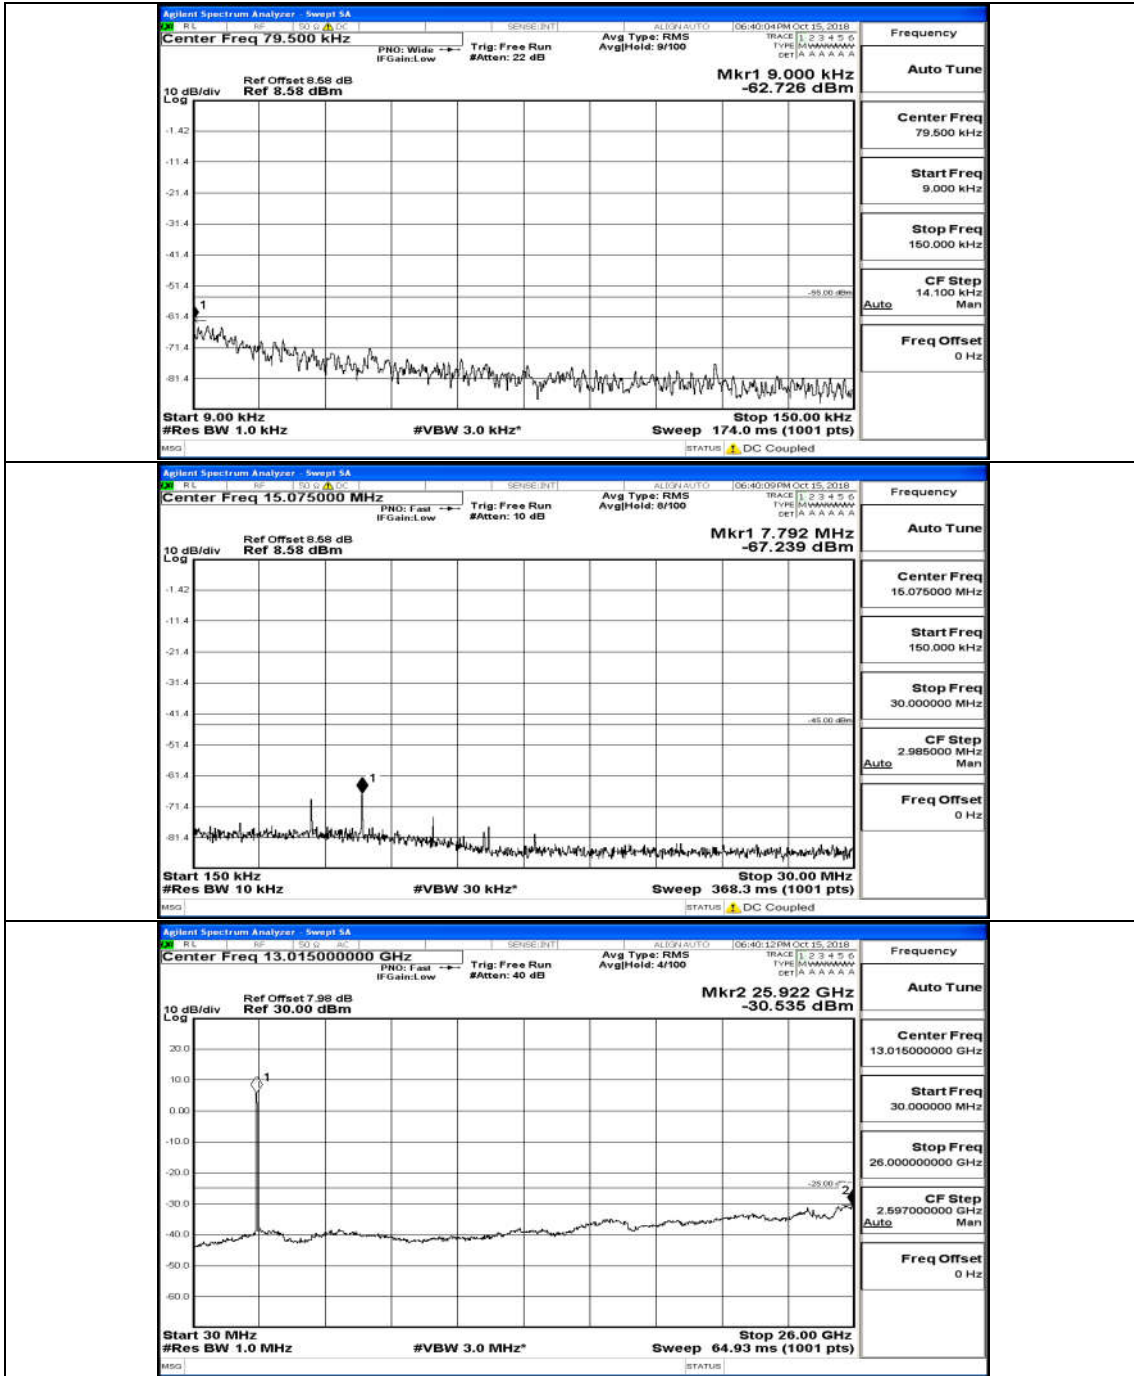

Channel Bandwidth: 10 MHz_HCH_16QAM_50RB#0

Channel Bandwidth: 15 MHz

(Channel Bandwidth:15 MHz)_LCH_QPSK_75RB#0

(Channel Bandwidth:15 MHz)_MCH_QPSK_75RB#0

(Channel Bandwidth:15 MHz)_HCH_QPSK_75RB#0

(Channel Bandwidth:15 MHz)_LCH_16QAM_75RB#0

(Channel Bandwidth:15 MHz)_MCH_16QAM_75RB#0

(Channel Bandwidth:15 MHz)_HCH_16QAM_75RB#0

Channel Bandwidth: 20 MHz

(Channel Bandwidth:20 MHz)_LCH_QPSK_100RB#0

(Channel Bandwidth:20 MHz)_MCH_QPSK_100RB#0

(Channel Bandwidth:20 MHz)_HCH_QPSK_100RB#0