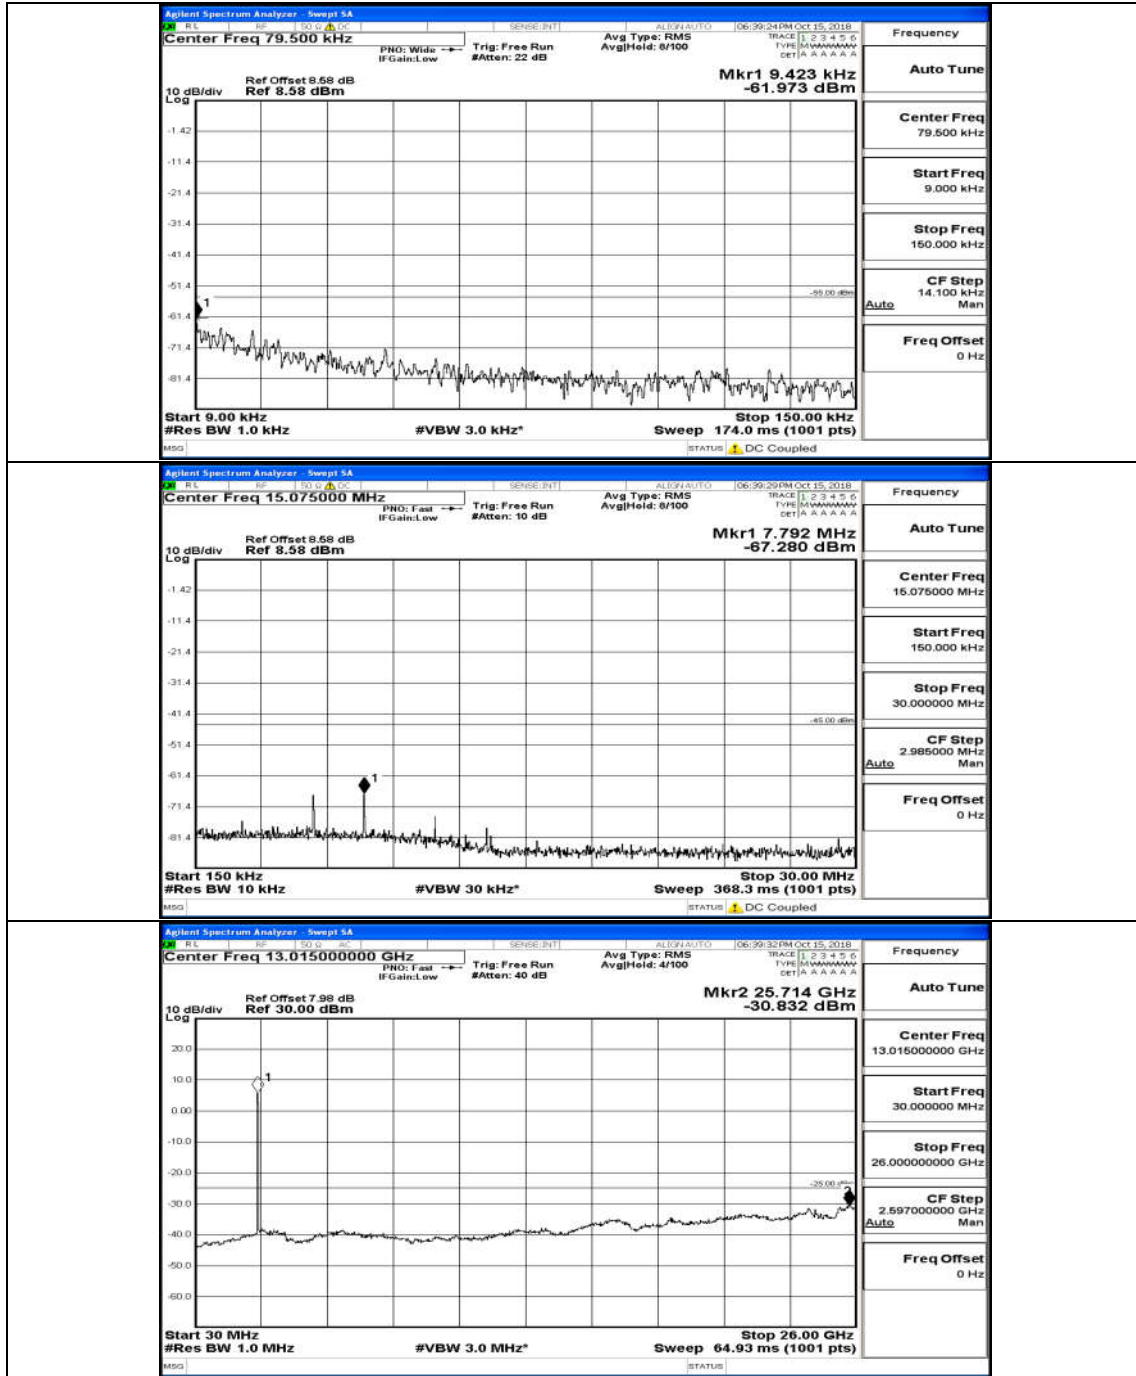

Channel Bandwidth: 10 MHz_HCH_16QAM_50RB#0

Channel Bandwidth: 15 MHz

(Channel Bandwidth:15 MHz)_LCH_QPSK_75RB#0

(Channel Bandwidth:15 MHz)_MCH_QPSK_75RB#0

(Channel Bandwidth:15 MHz)_HCH_QPSK_75RB#0

(Channel Bandwidth:15 MHz)_LCH_16QAM_75RB#0