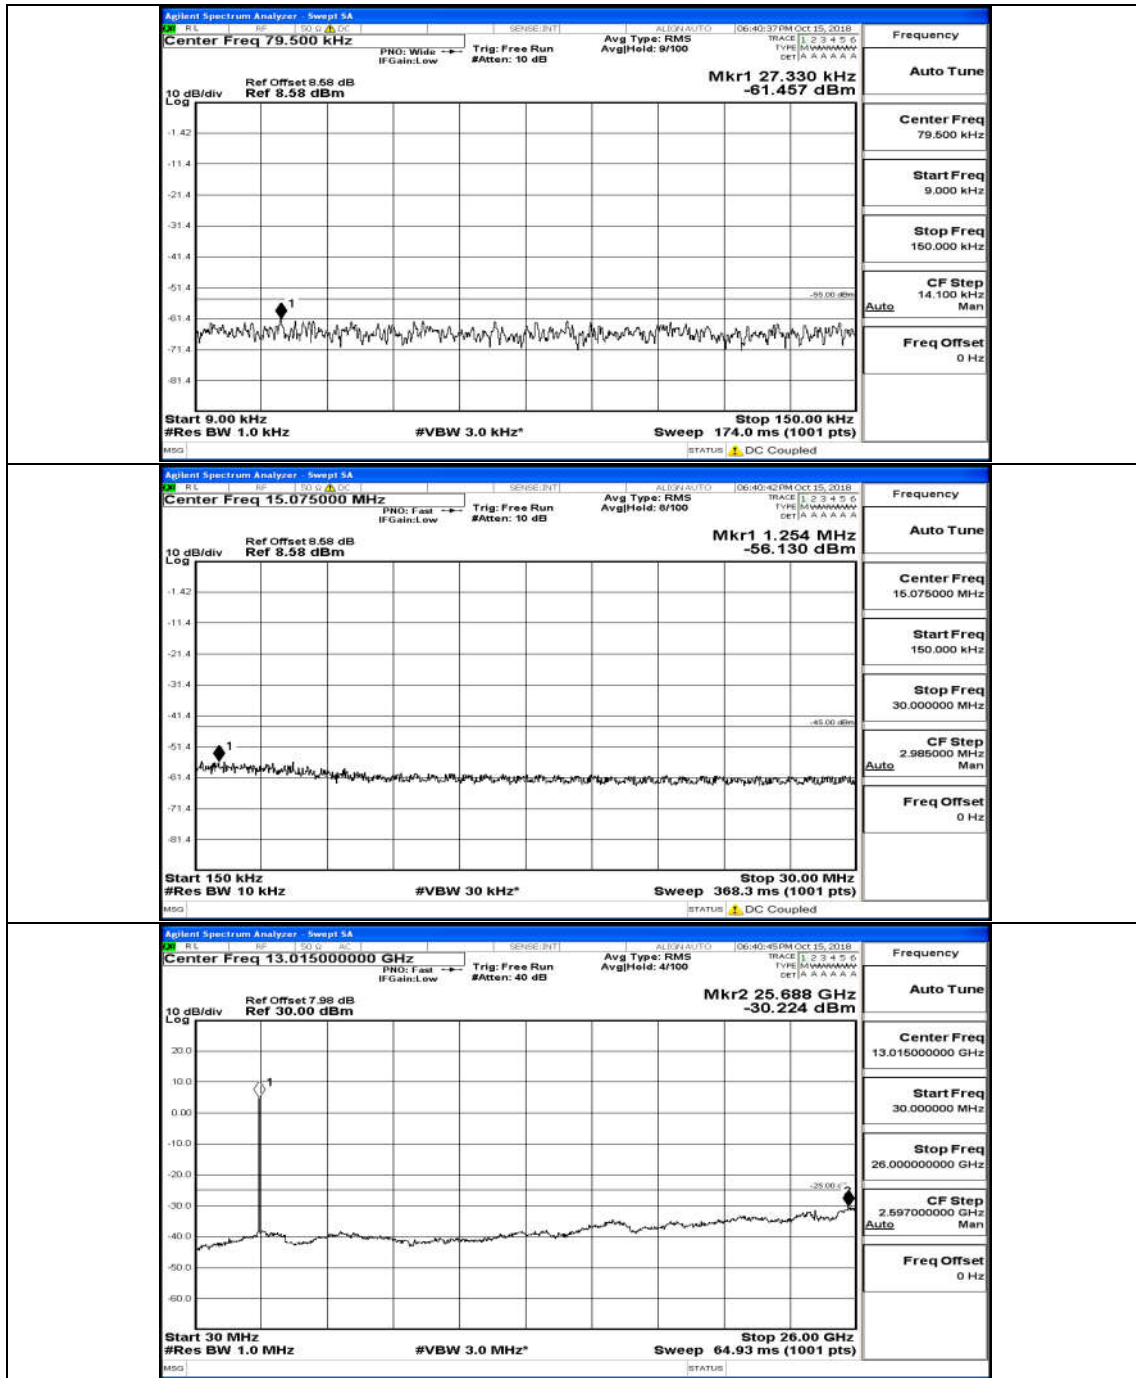

(Channel Bandwidth:15 MHz)_HCH_16QAM_75RB#0

Channel Bandwidth: 20 MHz

(Channel Bandwidth:20 MHz)_LCH_QPSK_100RB#0