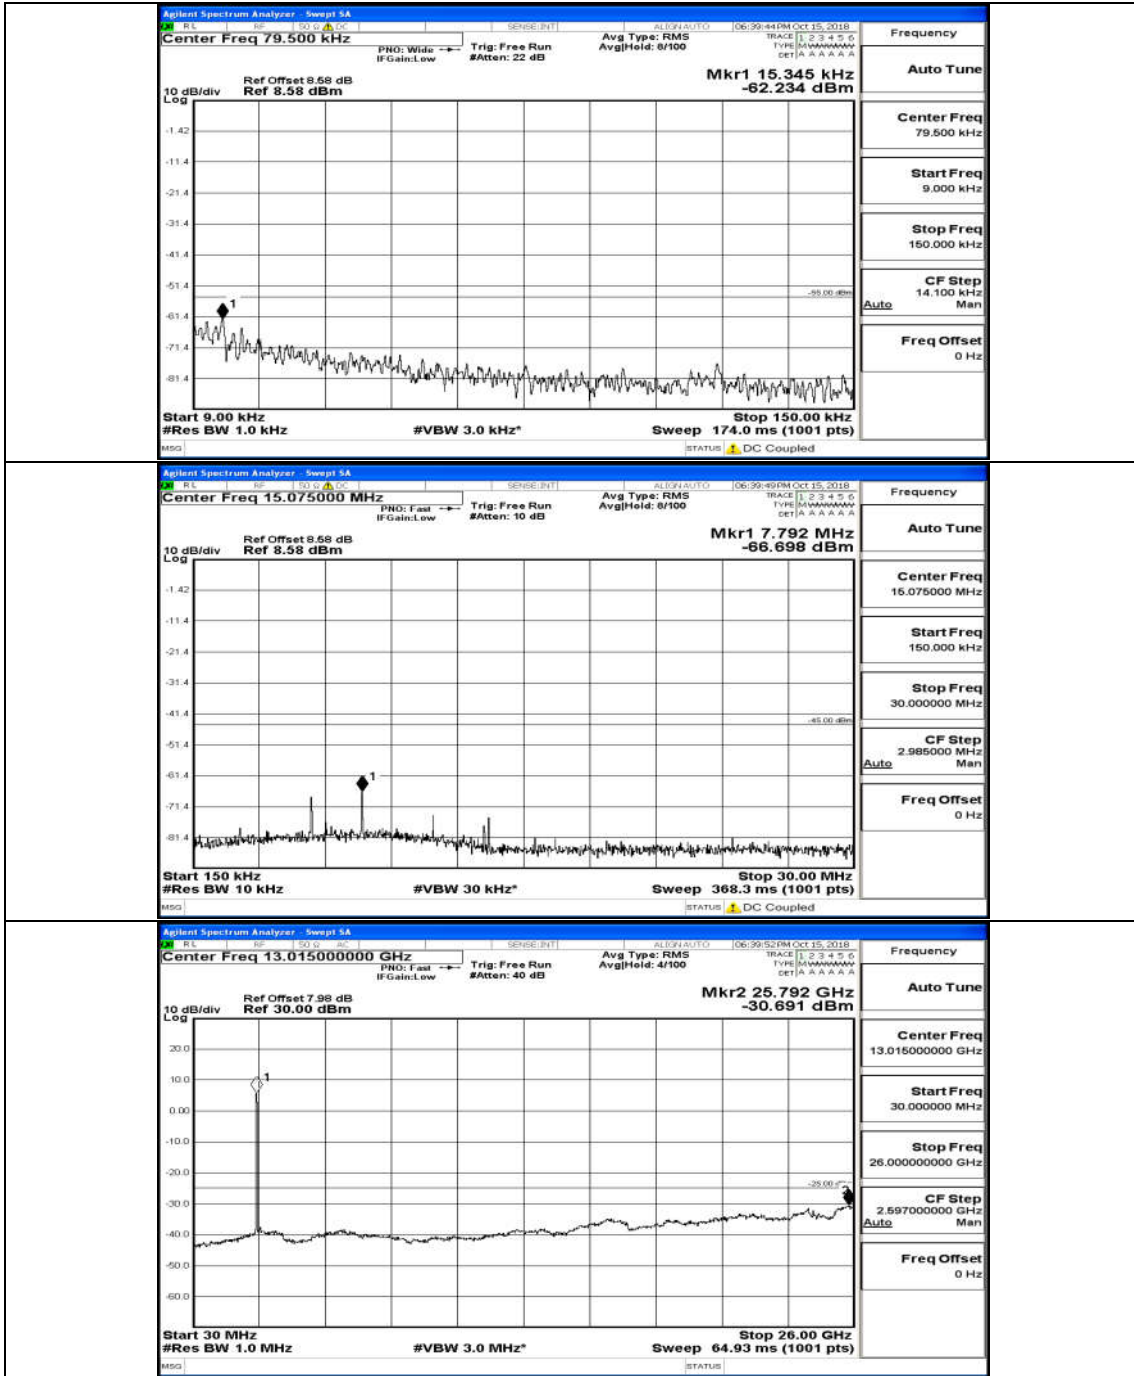

Channel Bandwidth: 10 MHz_HCH_16QAM_50RB#0

Channel Bandwidth: 15 MHz

(Channel Bandwidth:15 MHz)_LCH_QPSK_75RB#0

(Channel Bandwidth:15 MHz)_MCH_QPSK_75RB#0

(Channel Bandwidth:15 MHz)_HCH_QPSK_75RB#0

(Channel Bandwidth:15 MHz)_LCH_16QAM_75RB#0