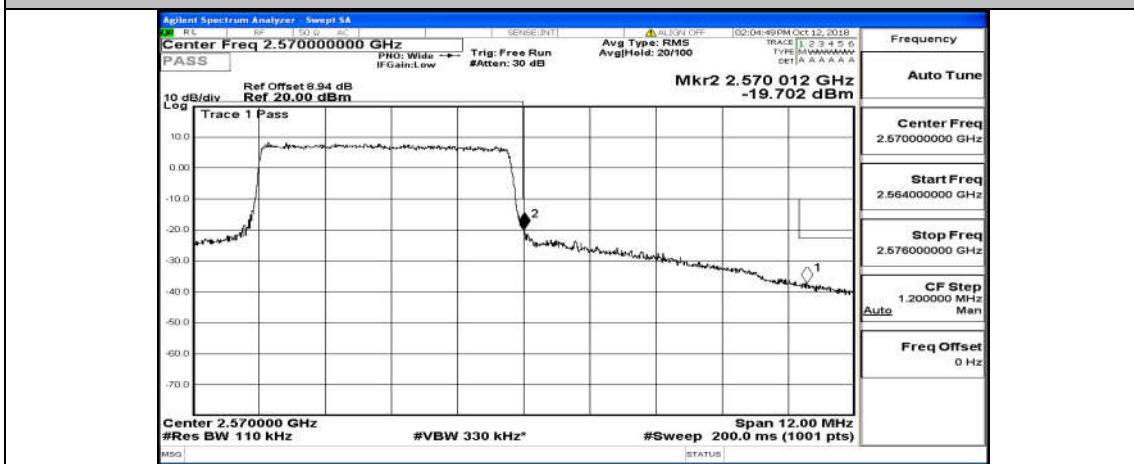

Appendix D.4: Band Edge

Test Graphs

Channel Bandwidth: 5 MHz

(Channel Bandwidth: 5 MHz)_HCH_16QAM_25RB#0

Channel Bandwidth: 10 MHz

Channel Bandwidth: 10 MHz_LCH_QPSK_50RB#0

Channel Bandwidth: 10 MHz_HCH_QPSK_50RB#0

Channel Bandwidth: 10 MHz_LCH_16QAM_50RB#0

Channel Bandwidth: 10 MHz_HCH_16QAM_50RB#0

Channel Bandwidth: 15 MHz

(Channel Bandwidth:15 MHz)_LCH_QPSK_75RB#0

(Channel Bandwidth:15 MHz)_HCH_QPSK_75RB#0

(Channel Bandwidth:15 MHz)_LCH_16QAM_75RB#0