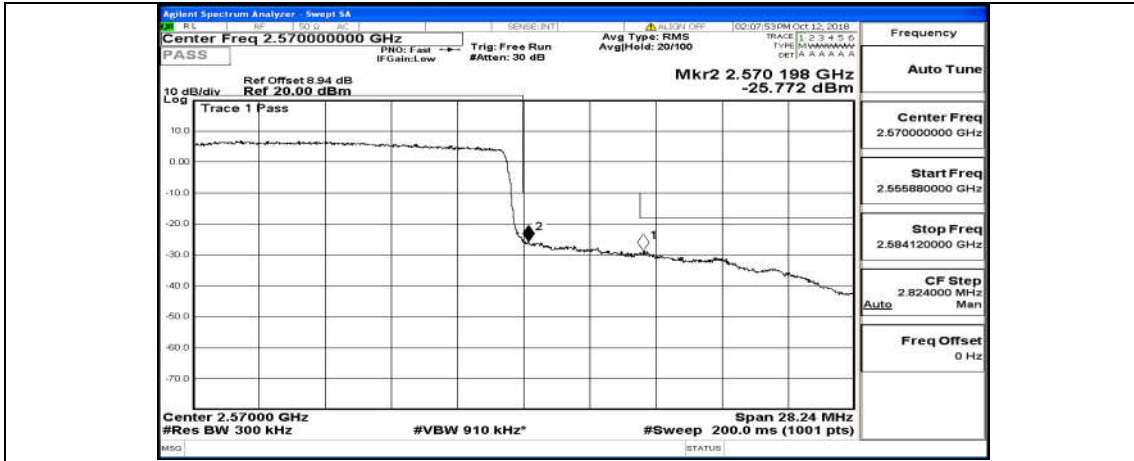

Appendix D.4: Band Edge

Test Graphs

Channel Bandwidth: 5 MHz

(Channel Bandwidth: 5 MHz)_HCH_16QAM_25RB#0

Channel Bandwidth: 10 MHz

Channel Bandwidth: 10 MHz_LCH_QPSK_50RB#0

Channel Bandwidth: 10 MHz_HCH_QPSK_50RB#0

Channel Bandwidth: 10 MHz_LCH_16QAM_50RB#0

Channel Bandwidth: 10 MHz_HCH_16QAM_50RB#0

Channel Bandwidth: 15 MHz

(Channel Bandwidth:15 MHz)_LCH_QPSK_75RB#0

(Channel Bandwidth:15 MHz)_HCH_QPSK_75RB#0

(Channel Bandwidth:15 MHz)_LCH_16QAM_75RB#0

(Channel Bandwidth:15 MHz)_HCH_16QAM_75RB#0

Channel Bandwidth: 20 MHz

(Channel Bandwidth:20 MHz)_LCH_QPSK_100RB#0

(Channel Bandwidth:20 MHz)_HCH_QPSK_100RB#0

(Channel Bandwidth:20 MHz)_LCH_16QAM_100RB#0

(Channel Bandwidth:20 MHz)_HCH_16QAM_100RB#0