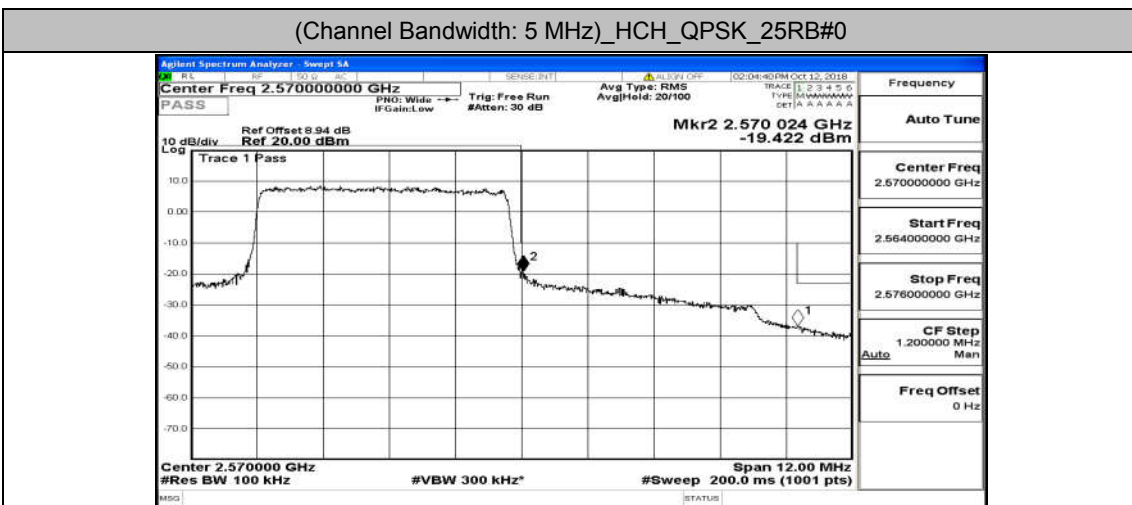

Appendix D.4: Band Edge

Test Graphs

Channel Bandwidth: 5 MHz

(Channel Bandwidth: 5 MHz)_HCH_16QAM_25RB#0

Channel Bandwidth: 10 MHz

Channel Bandwidth: 10 MHz_LCH_QPSK_50RB#0

Channel Bandwidth: 10 MHz_HCH_QPSK_50RB#0

Channel Bandwidth: 10 MHz_LCH_16QAM_50RB#0

Channel Bandwidth: 10 MHz_HCH_16QAM_50RB#0

Channel Bandwidth: 15 MHz

(Channel Bandwidth:15 MHz)_LCH_QPSK_75RB#0

(Channel Bandwidth:15 MHz)_HCH_QPSK_75RB#0

(Channel Bandwidth:15 MHz)_LCH_16QAM_75RB#0