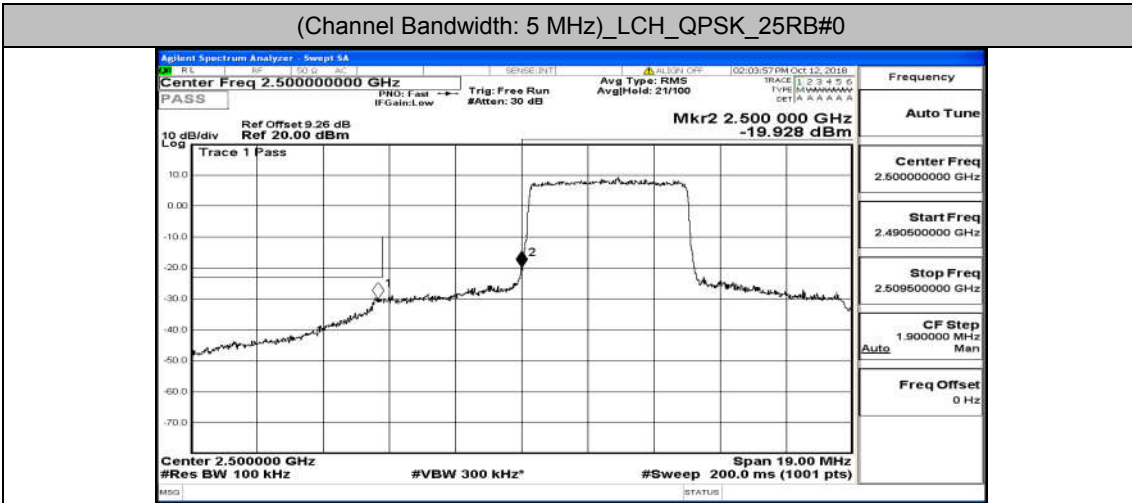

Appendix D.4: Band Edge

Test Graphs

Channel Bandwidth: 5 MHz

(Channel Bandwidth: 5 MHz)_HCH_16QAM_25RB#0

Channel Bandwidth: 10 MHz

Channel Bandwidth: 10 MHz_LCH_QPSK_50RB#0

Channel Bandwidth: 10 MHz_HCH_QPSK_50RB#0

Channel Bandwidth: 10 MHz_LCH_16QAM_50RB#0

Channel Bandwidth: 10 MHz_HCH_16QAM_50RB#0

Channel Bandwidth: 15 MHz

(Channel Bandwidth:15 MHz)_LCH_QPSK_75RB#0

(Channel Bandwidth:15 MHz)_HCH_QPSK_75RB#0

(Channel Bandwidth:15 MHz)_LCH_16QAM_75RB#0