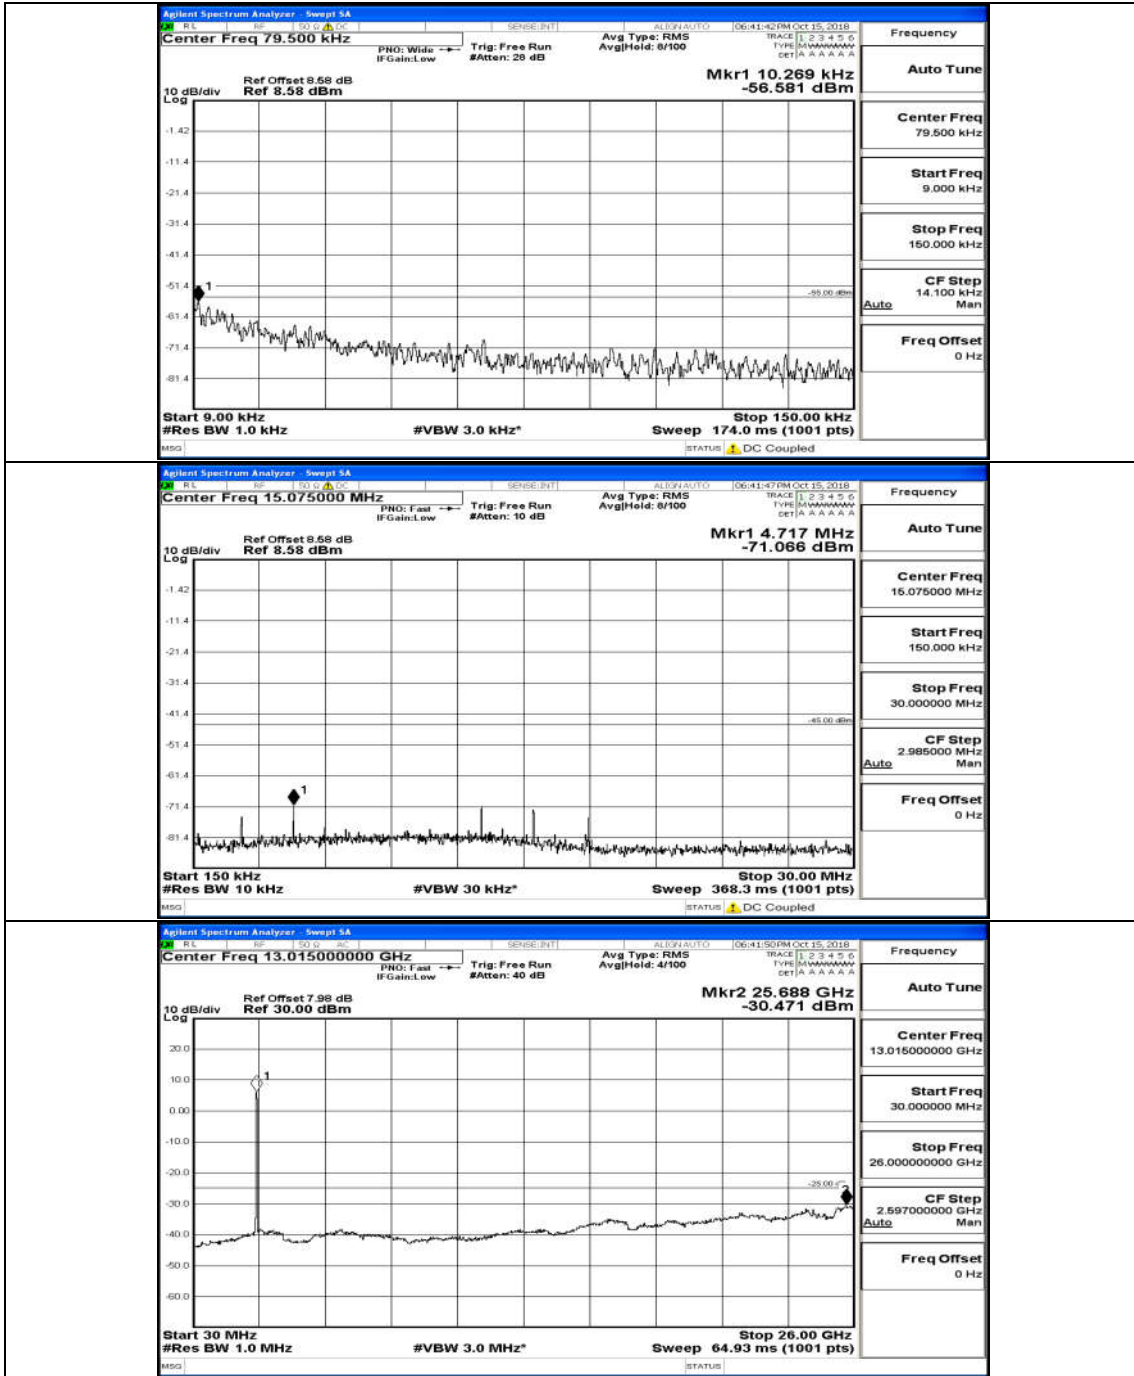

(Channel Bandwidth:15 MHz)_MCH_16QAM_75RB#0

(Channel Bandwidth:15 MHz)_HCH_16QAM_75RB#0

Channel Bandwidth: 20 MHz

(Channel Bandwidth:20 MHz)_LCH_QPSK_100RB#0

(Channel Bandwidth:20 MHz)_MCH_QPSK_100RB#0

(Channel Bandwidth:20 MHz)_HCH_QPSK_100RB#0

(Channel Bandwidth:20 MHz)_LCH_16QAM_100RB#0

(Channel Bandwidth:20 MHz)_MCH_16QAM_100RB#0

(Channel Bandwidth:20 MHz)_HCH_16QAM_100RB#0