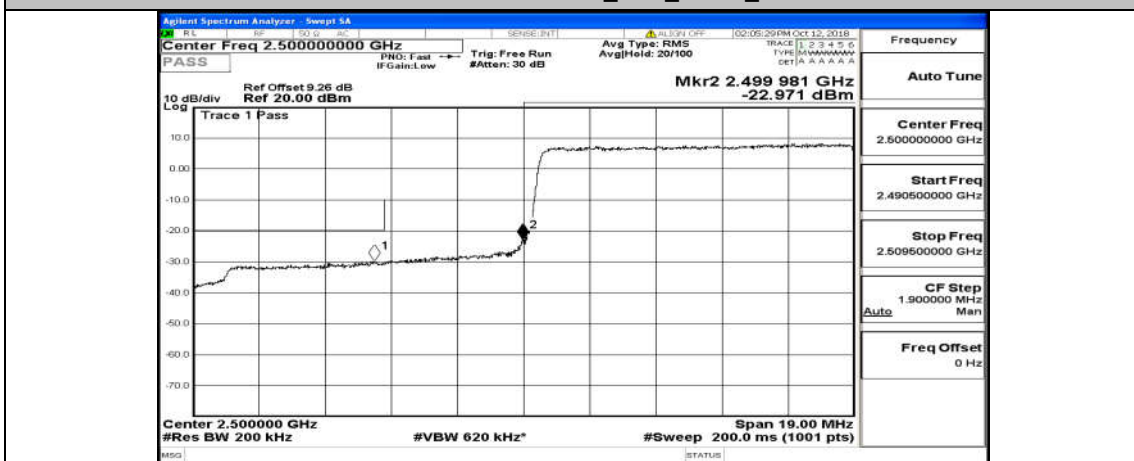

Appendix D.4: Band Edge

Test Graphs

Channel Bandwidth: 5 MHz

(Channel Bandwidth: 5 MHz)_HCH_16QAM_25RB#0

Channel Bandwidth: 10 MHz

Channel Bandwidth: 10 MHz_LCH_QPSK_50RB#0

Channel Bandwidth: 10 MHz_HCH_QPSK_50RB#0

Channel Bandwidth: 10 MHz_LCH_16QAM_50RB#0

Channel Bandwidth: 10 MHz_HCH_16QAM_50RB#0

Channel Bandwidth: 15 MHz

(Channel Bandwidth:15 MHz)_LCH_QPSK_75RB#0

(Channel Bandwidth:15 MHz)_HCH_QPSK_75RB#0

(Channel Bandwidth:15 MHz)_LCH_16QAM_75RB#0