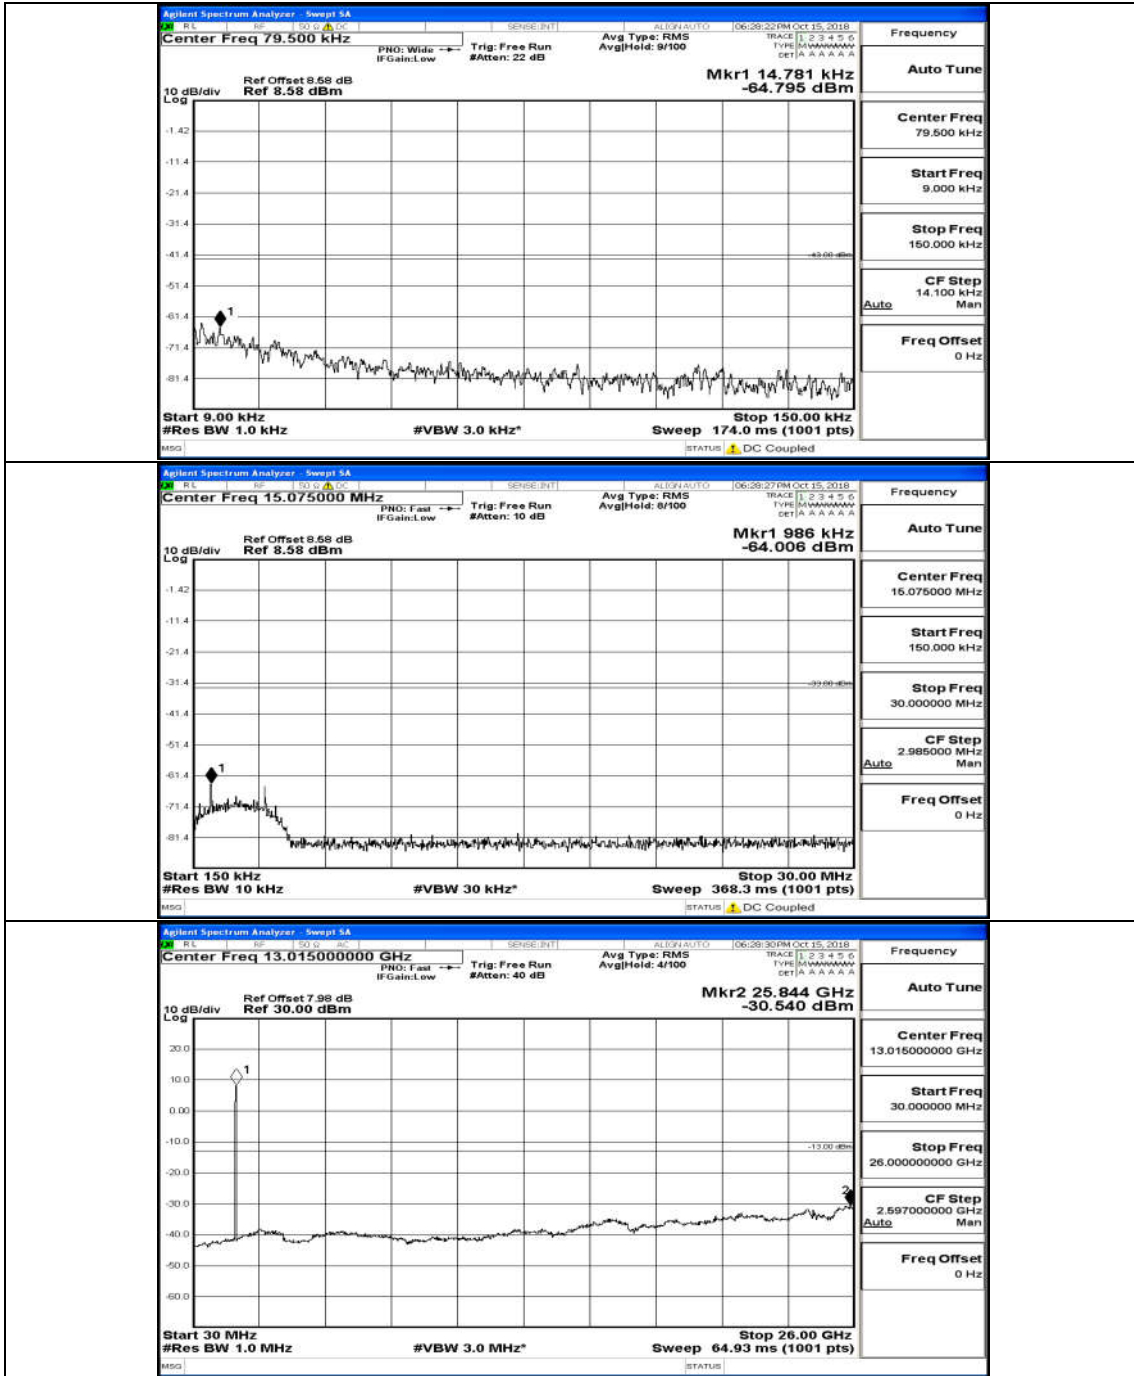

Appendix D.4: Band Edge

Test Graphs

Channel Bandwidth: 5 MHz

(Channel Bandwidth: 5 MHz)_HCH_16QAM_25RB#0

Channel Bandwidth: 10 MHz

Channel Bandwidth: 10 MHz_LCH_QPSK_50RB#0

Channel Bandwidth: 10 MHz_HCH_QPSK_50RB#0

Channel Bandwidth: 10 MHz_LCH_16QAM_50RB#0

Channel Bandwidth: 10 MHz_HCH_16QAM_50RB#0

Channel Bandwidth: 15 MHz

(Channel Bandwidth:15 MHz)_LCH_QPSK_75RB#0

(Channel Bandwidth:15 MHz)_HCH_QPSK_75RB#0

(Channel Bandwidth:15 MHz)_LCH_16QAM_75RB#0

(Channel Bandwidth:15 MHz)_HCH_16QAM_75RB#0

Channel Bandwidth: 20 MHz

(Channel Bandwidth:20 MHz)_LCH_QPSK_100RB#0

(Channel Bandwidth:20 MHz)_HCH_QPSK_100RB#0

(Channel Bandwidth:20 MHz)_LCH_16QAM_100RB#0

(Channel Bandwidth:20 MHz)_HCH_16QAM_100RB#0

Appendix D.5: Conducted Spurious Emission

Test Graphs

Channel Bandwidth: 5 MHz

(Channel Bandwidth: 5 MHz)_HCH_QPSK_25RB#0

(Channel Bandwidth: 5 MHz)_LCH_16QAM_25RB#0

(Channel Bandwidth: 5 MHz)_MCH_16QAM_25RB#0