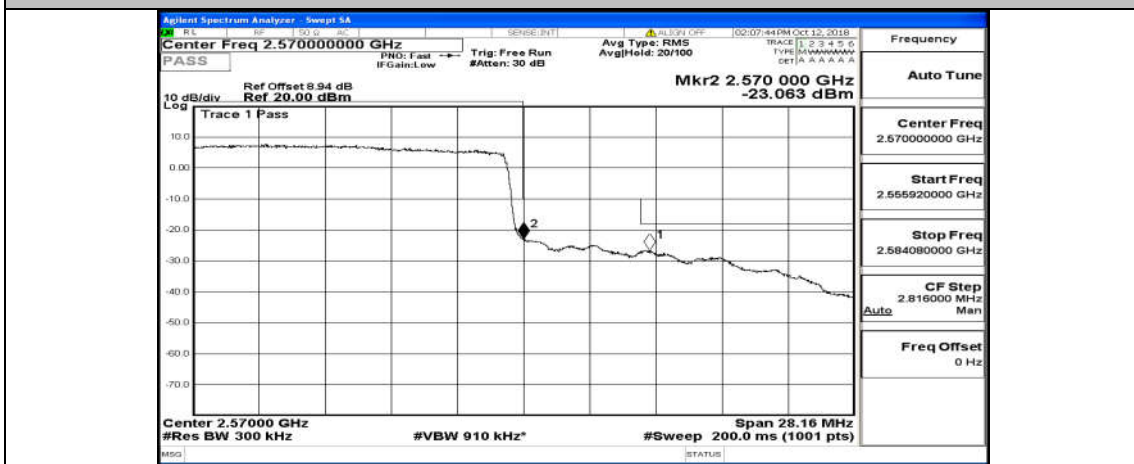

Appendix D.4: Band Edge

Test Graphs

Channel Bandwidth: 5 MHz

(Channel Bandwidth: 5 MHz)_HCH_16QAM_25RB#0

Channel Bandwidth: 10 MHz

Channel Bandwidth: 10 MHz_LCH_QPSK_50RB#0

Channel Bandwidth: 10 MHz_HCH_QPSK_50RB#0

Channel Bandwidth: 10 MHz_LCH_16QAM_50RB#0

Channel Bandwidth: 10 MHz_HCH_16QAM_50RB#0

Channel Bandwidth: 15 MHz

(Channel Bandwidth:15 MHz)_LCH_QPSK_75RB#0

(Channel Bandwidth:15 MHz)_HCH_QPSK_75RB#0

(Channel Bandwidth:15 MHz)_LCH_16QAM_75RB#0

(Channel Bandwidth:15 MHz)_HCH_16QAM_75RB#0

Channel Bandwidth: 20 MHz

(Channel Bandwidth:20 MHz)_LCH_QPSK_100RB#0

(Channel Bandwidth:20 MHz)_HCH_QPSK_100RB#0

(Channel Bandwidth:20 MHz)_LCH_16QAM_100RB#0

(Channel Bandwidth:20 MHz)_HCH_16QAM_100RB#0