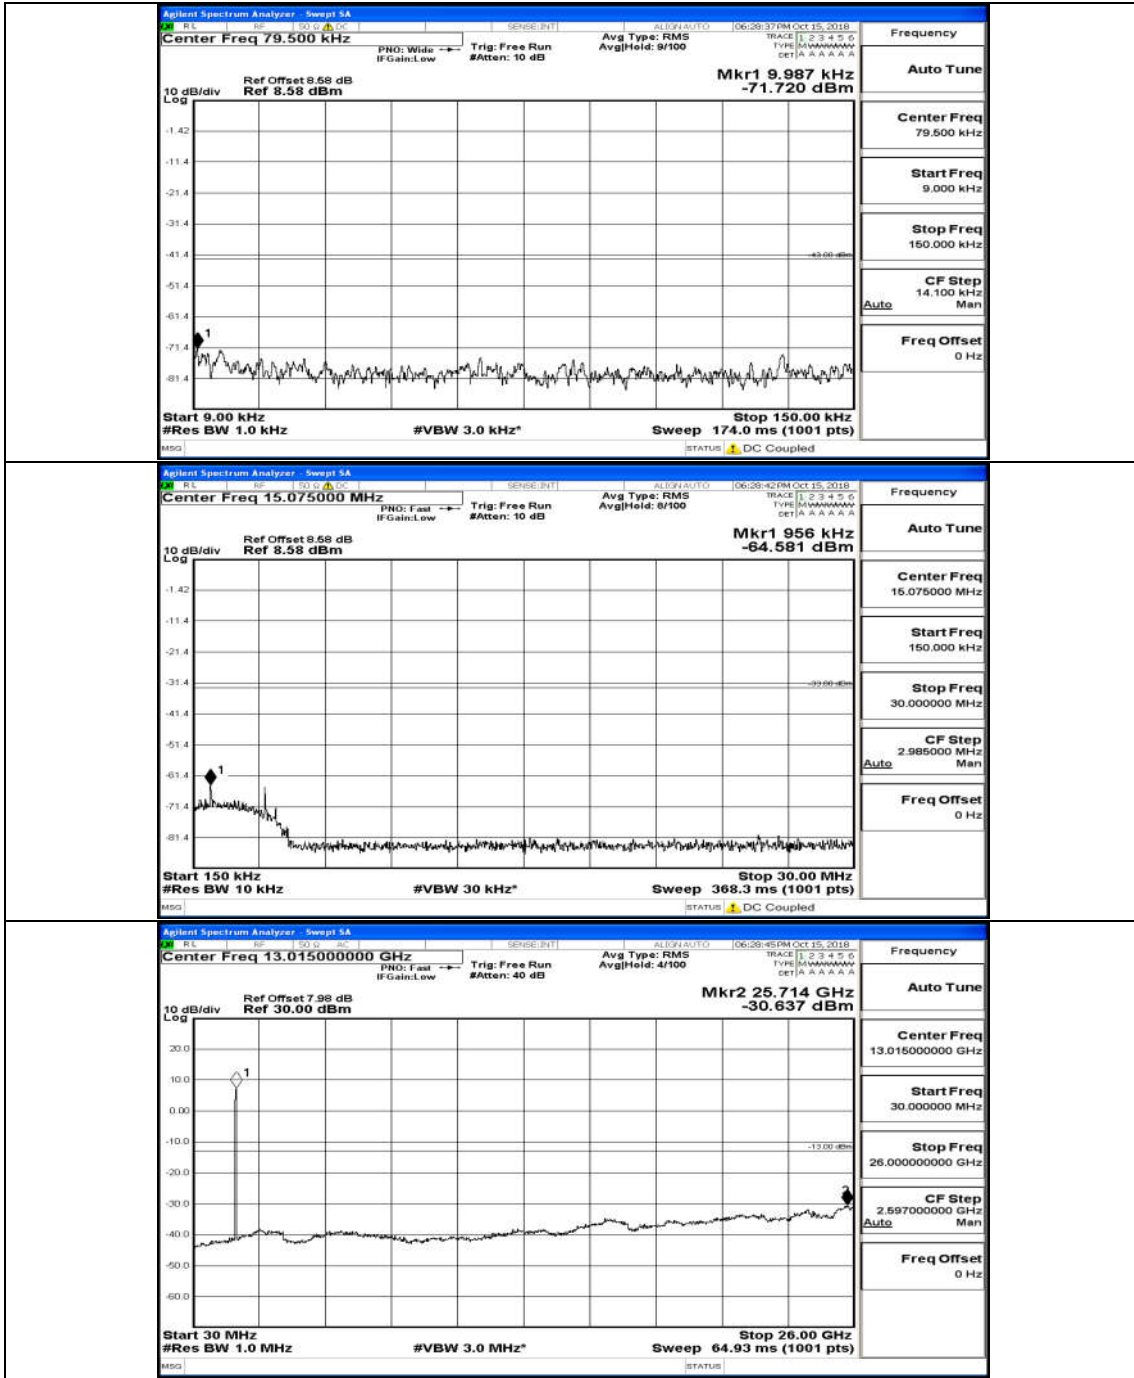

Appendix D.4: Band Edge

Test Graphs

Channel Bandwidth: 5 MHz

(Channel Bandwidth: 5 MHz)_HCH_16QAM_25RB#0

Channel Bandwidth: 10 MHz

Channel Bandwidth: 10 MHz_LCH_QPSK_50RB#0

Channel Bandwidth: 10 MHz_HCH_QPSK_50RB#0

Appendix D.5: Conducted Spurious Emission

Test Graphs

Channel Bandwidth: 5 MHz

(Channel Bandwidth: 5 MHz)_HCH_QPSK_25RB#0

(Channel Bandwidth: 5 MHz)_LCH_16QAM_25RB#0

(Channel Bandwidth: 5 MHz)_MCH_16QAM_25RB#0

(Channel Bandwidth: 5 MHz)_HCH_16QAM_25RB#0

Channel Bandwidth: 10 MHz

Channel Bandwidth: 10 MHz_MCH_QPSK_50RB#0

Channel Bandwidth: 10 MHz_HCH_QPSK_50RB#0

Channel Bandwidth: 10 MHz_LCH_16QAM_50RB#0

Channel Bandwidth: 10 MHz_MCH_16QAM_50RB#0