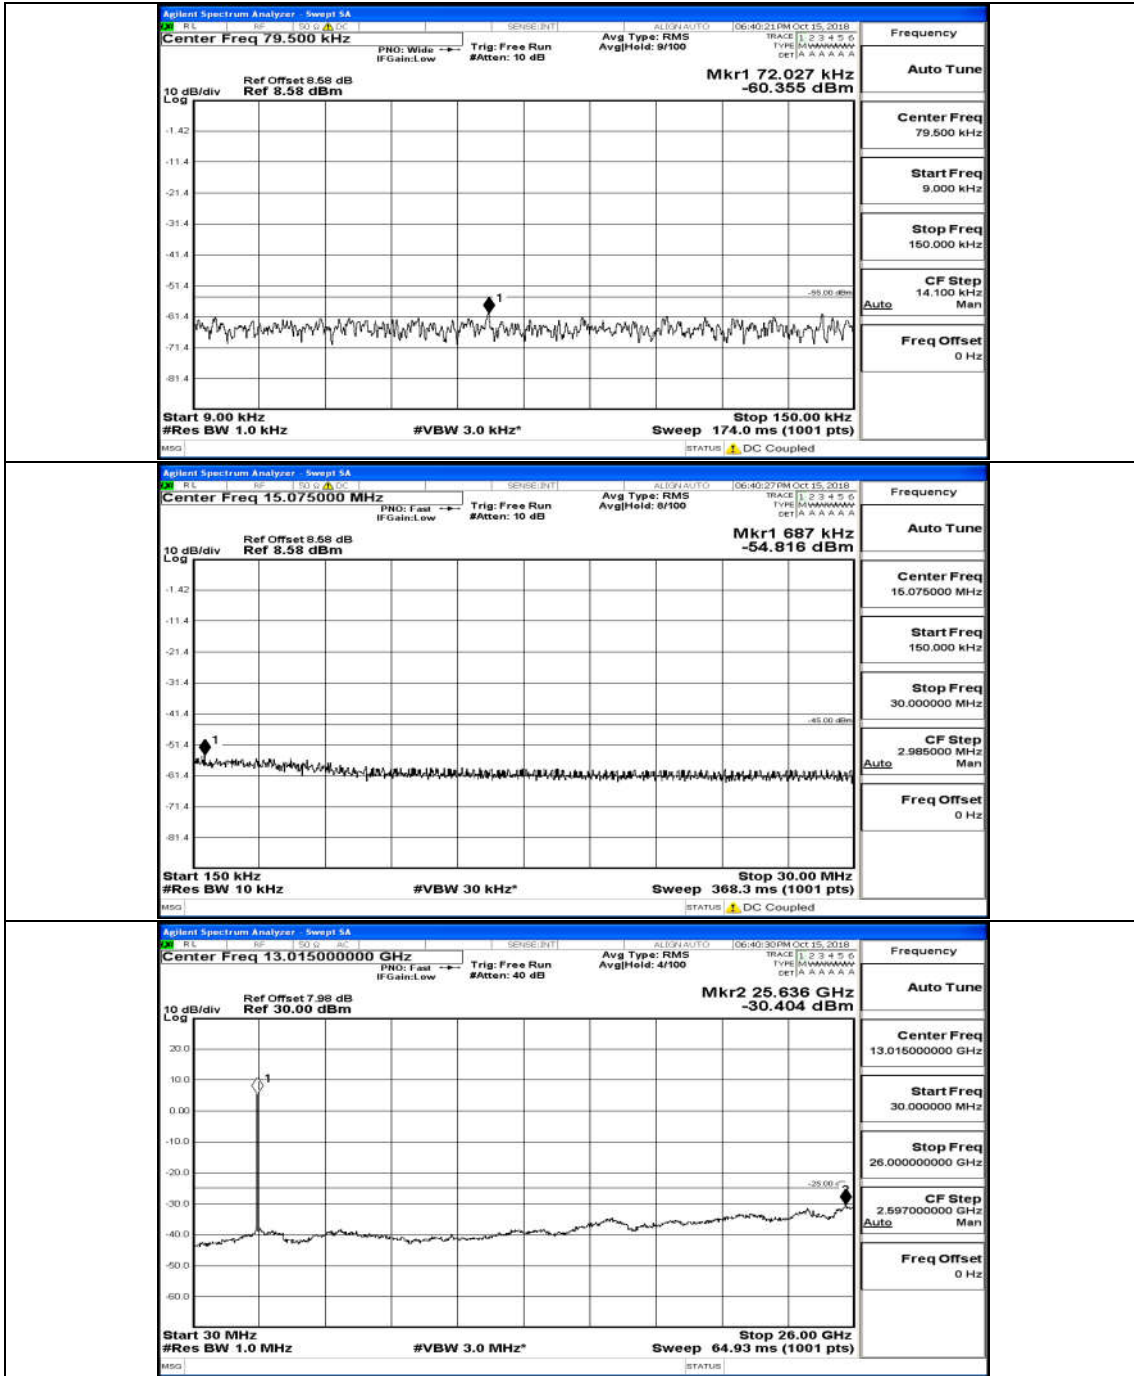

Channel Bandwidth: 10 MHz_HCH_16QAM_50RB#0

Channel Bandwidth: 15 MHz

(Channel Bandwidth:15 MHz)_LCH_QPSK_75RB#0

(Channel Bandwidth:15 MHz)_MCH_QPSK_75RB#0

(Channel Bandwidth:15 MHz)_HCH_QPSK_75RB#0

(Channel Bandwidth:15 MHz)_LCH_16QAM_75RB#0

(Channel Bandwidth:15 MHz)_MCH_16QAM_75RB#0

(Channel Bandwidth:15 MHz)_HCH_16QAM_75RB#0

Channel Bandwidth: 20 MHz

(Channel Bandwidth:20 MHz)_LCH_QPSK_100RB#0

(Channel Bandwidth:20 MHz)_MCH_QPSK_100RB#0

(Channel Bandwidth:20 MHz)_HCH_QPSK_100RB#0