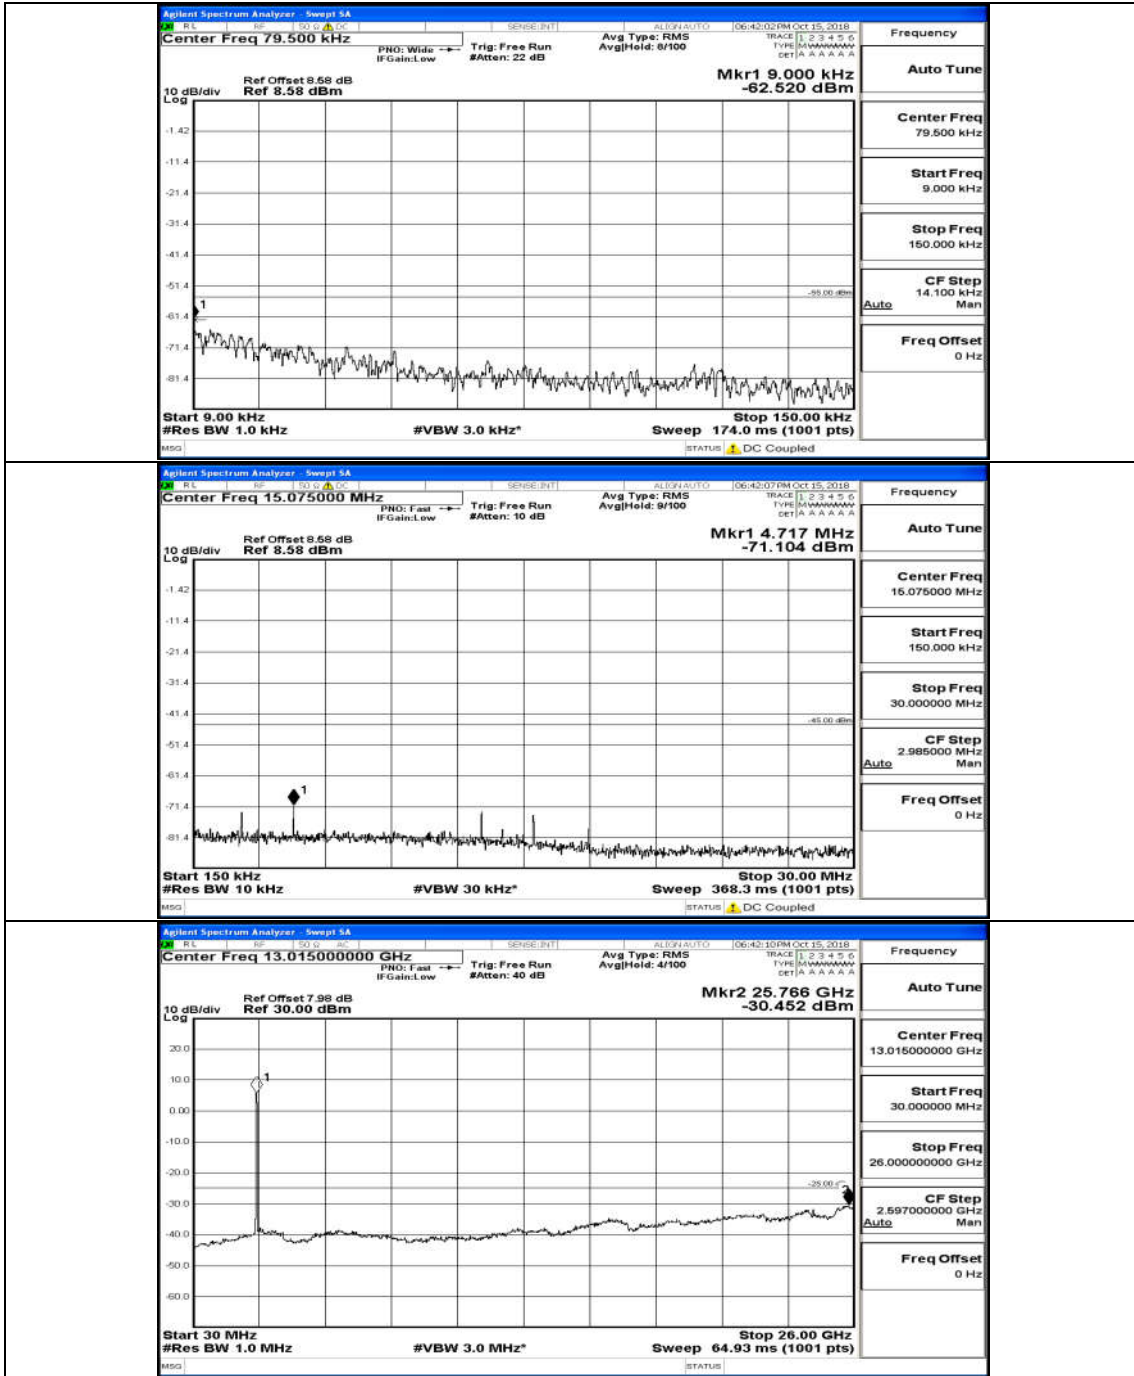

(Channel Bandwidth:15 MHz)_MCH_16QAM_75RB#0

(Channel Bandwidth:15 MHz)_HCH_16QAM_75RB#0

Channel Bandwidth: 20 MHz

(Channel Bandwidth:20 MHz)_LCH_QPSK_100RB#0

(Channel Bandwidth:20 MHz)_MCH_QPSK_100RB#0

(Channel Bandwidth:20 MHz)_HCH_QPSK_100RB#0

(Channel Bandwidth:20 MHz)_LCH_16QAM_100RB#0

(Channel Bandwidth:20 MHz)_MCH_16QAM_100RB#0

(Channel Bandwidth:20 MHz)_HCH_16QAM_100RB#0