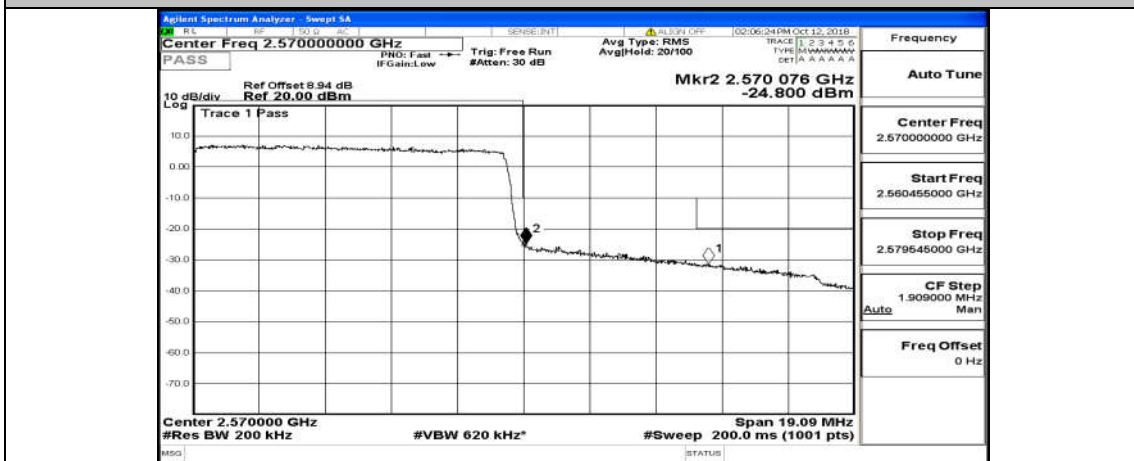

Appendix D.4: Band Edge

Test Graphs

Channel Bandwidth: 5 MHz

(Channel Bandwidth: 5 MHz)_HCH_16QAM_25RB#0

Channel Bandwidth: 10 MHz

Channel Bandwidth: 10 MHz_LCH_QPSK_50RB#0

Channel Bandwidth: 10 MHz_HCH_QPSK_50RB#0

Channel Bandwidth: 10 MHz_LCH_16QAM_50RB#0

Channel Bandwidth: 10 MHz_HCH_16QAM_50RB#0

Channel Bandwidth: 15 MHz

(Channel Bandwidth:15 MHz)_LCH_QPSK_75RB#0

(Channel Bandwidth:15 MHz)_HCH_QPSK_75RB#0

(Channel Bandwidth:15 MHz)_LCH_16QAM_75RB#0