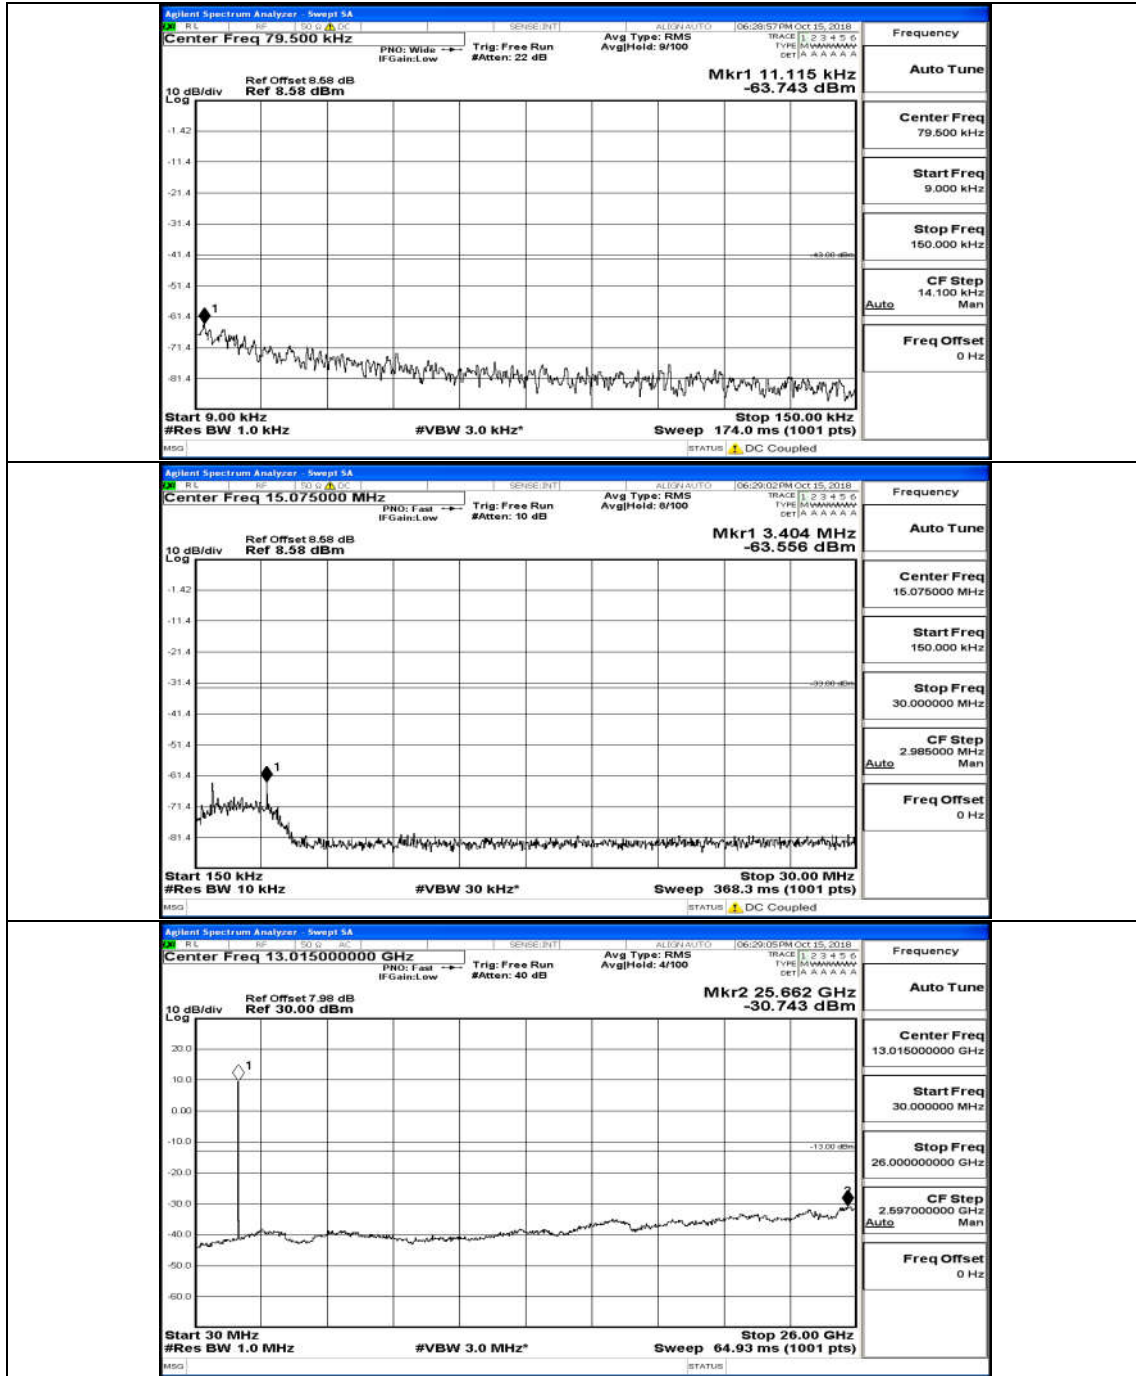

Appendix D.5: Conducted Spurious Emission

Test Graphs

Channel Bandwidth: 5 MHz

(Channel Bandwidth: 5 MHz)_HCH_QPSK_25RB#0

(Channel Bandwidth: 5 MHz)_LCH_16QAM_25RB#0

(Channel Bandwidth: 5 MHz)_MCH_16QAM_25RB#0

(Channel Bandwidth: 5 MHz)_HCH_16QAM_25RB#0

Channel Bandwidth: 10 MHz

Channel Bandwidth: 10 MHz_MCH_QPSK_50RB#0

Channel Bandwidth: 10 MHz_HCH_QPSK_50RB#0

Channel Bandwidth: 10 MHz_LCH_16QAM_50RB#0

Channel Bandwidth: 10 MHz_MCH_16QAM_50RB#0