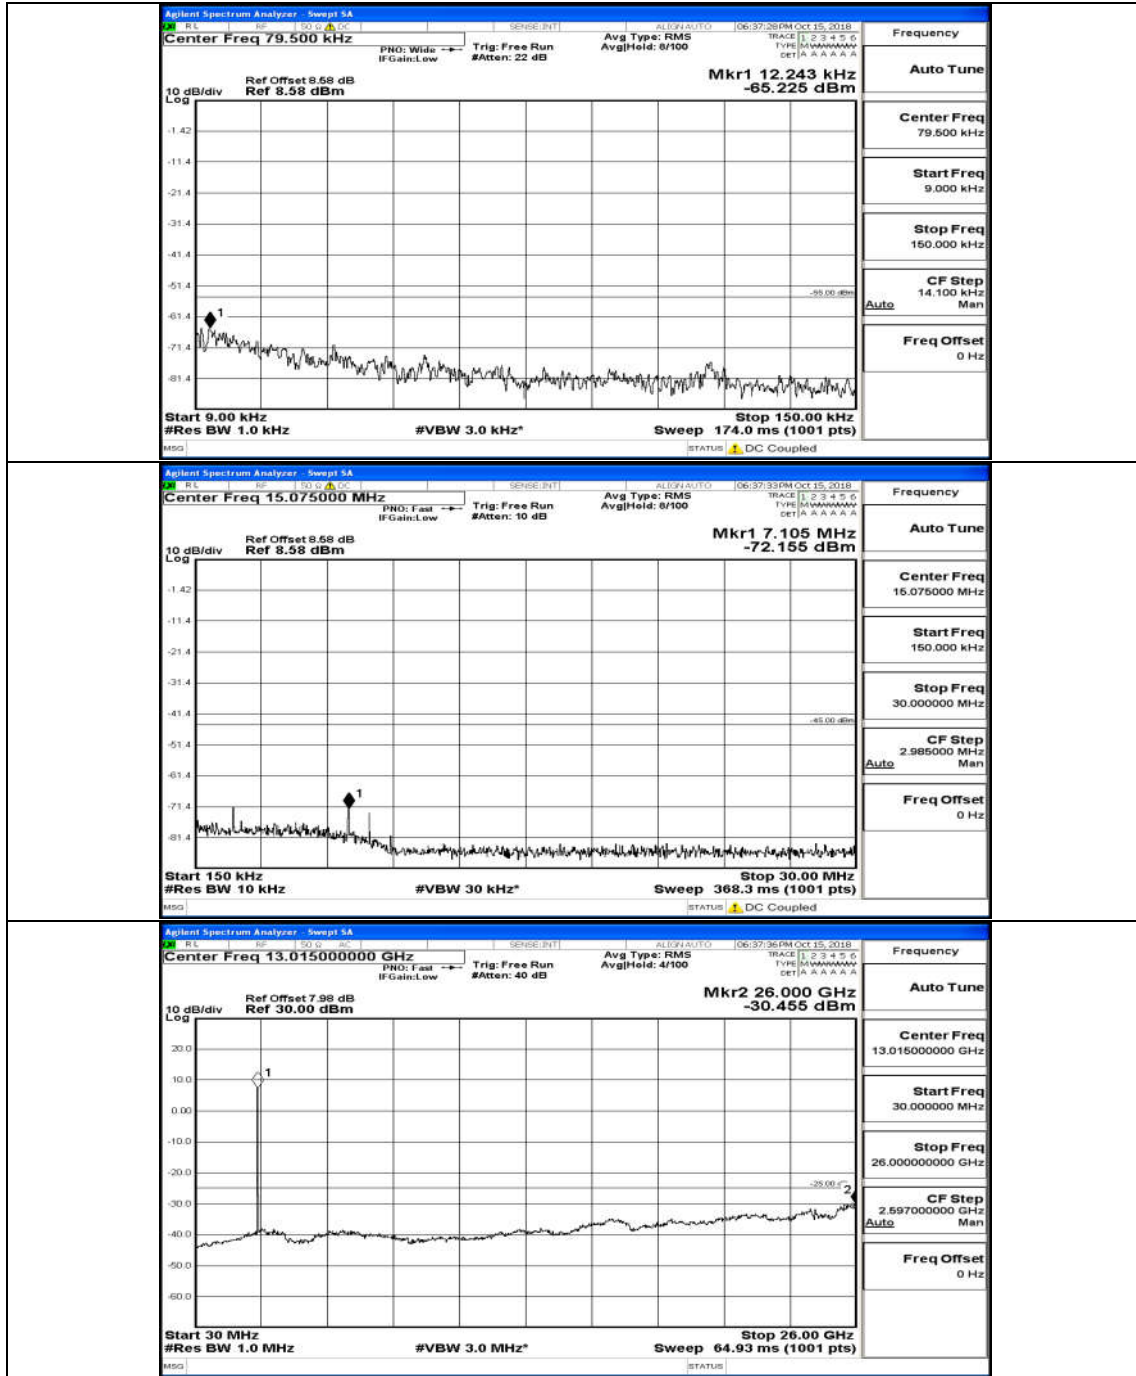

Appendix D.5: Conducted Spurious Emission

Test Graphs

Channel Bandwidth: 5 MHz

(Channel Bandwidth: 5 MHz)_HCH_QPSK_25RB#0

(Channel Bandwidth: 5 MHz)_LCH_16QAM_25RB#0

(Channel Bandwidth: 5 MHz)_MCH_16QAM_25RB#0

(Channel Bandwidth: 5 MHz)_HCH_16QAM_25RB#0

Channel Bandwidth: 10 MHz

Channel Bandwidth: 10 MHz_MCH_QPSK_50RB#0

Channel Bandwidth: 10 MHz_HCH_QPSK_50RB#0

Channel Bandwidth: 10 MHz_LCH_16QAM_50RB#0

Channel Bandwidth: 10 MHz_MCH_16QAM_50RB#0

Channel Bandwidth: 10 MHz_HCH_16QAM_50RB#0

Channel Bandwidth: 15 MHz

(Channel Bandwidth:15 MHz)_LCH_QPSK_75RB#0

(Channel Bandwidth:15 MHz)_MCH_QPSK_75RB#0

(Channel Bandwidth:15 MHz)_HCH_QPSK_75RB#0

(Channel Bandwidth:15 MHz)_LCH_16QAM_75RB#0