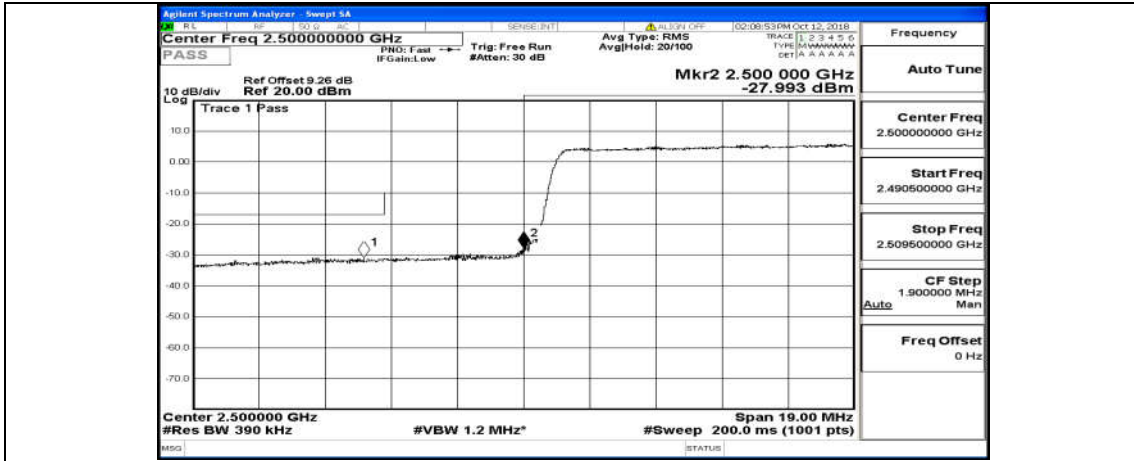

(Channel Bandwidth:15 MHz)_HCH_16QAM_75RB#0

Channel Bandwidth: 20 MHz

(Channel Bandwidth:20 MHz)_LCH_QPSK_100RB#0

(Channel Bandwidth:20 MHz)_HCH_QPSK_100RB#0

(Channel Bandwidth:20 MHz)_LCH_16QAM_100RB#0

(Channel Bandwidth:20 MHz)_HCH_16QAM_100RB#0

Appendix D.5: Conducted Spurious Emission

Test Graphs

Channel Bandwidth: 5 MHz

(Channel Bandwidth: 5 MHz)_HCH_QPSK_25RB#0

(Channel Bandwidth: 5 MHz)_LCH_16QAM_25RB#0

(Channel Bandwidth: 5 MHz)_MCH_16QAM_25RB#0