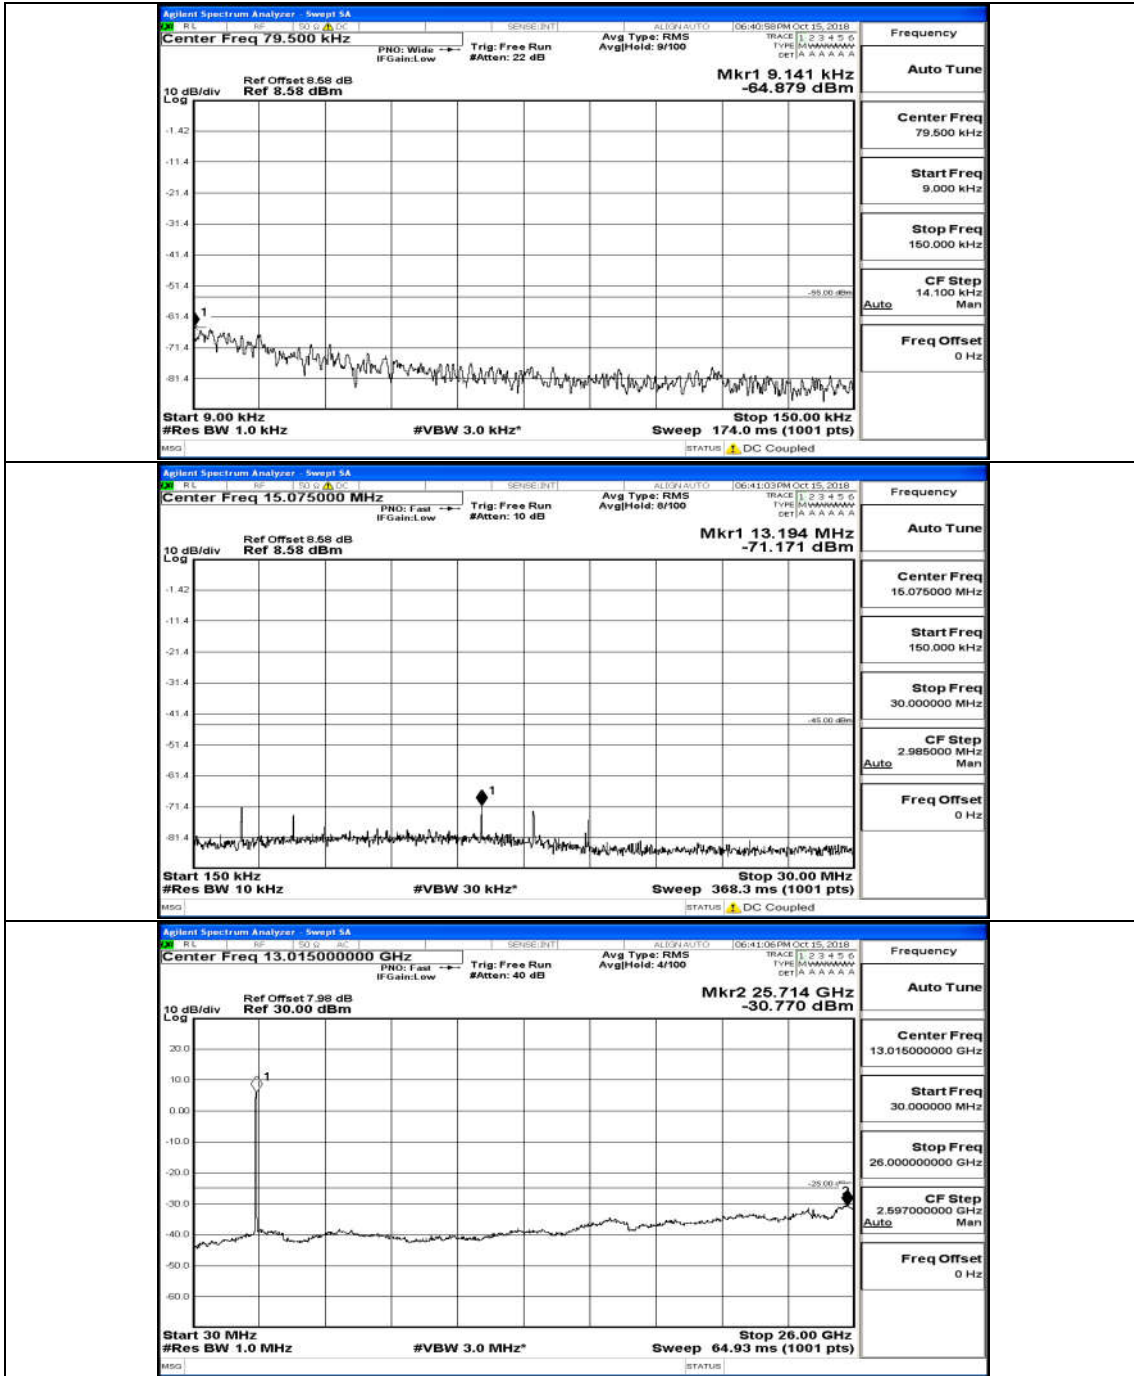

(Channel Bandwidth:15 MHz)_MCH_16QAM_75RB#0

(Channel Bandwidth:15 MHz)_HCH_16QAM_75RB#0

Channel Bandwidth: 20 MHz

(Channel Bandwidth:20 MHz)_LCH_QPSK_100RB#0

(Channel Bandwidth:20 MHz)_MCH_QPSK_100RB#0

(Channel Bandwidth:20 MHz)_HCH_QPSK_100RB#0

(Channel Bandwidth:20 MHz)_LCH_16QAM_100RB#0

(Channel Bandwidth:20 MHz)_MCH_16QAM_100RB#0

(Channel Bandwidth:20 MHz)_HCH_16QAM_100RB#0