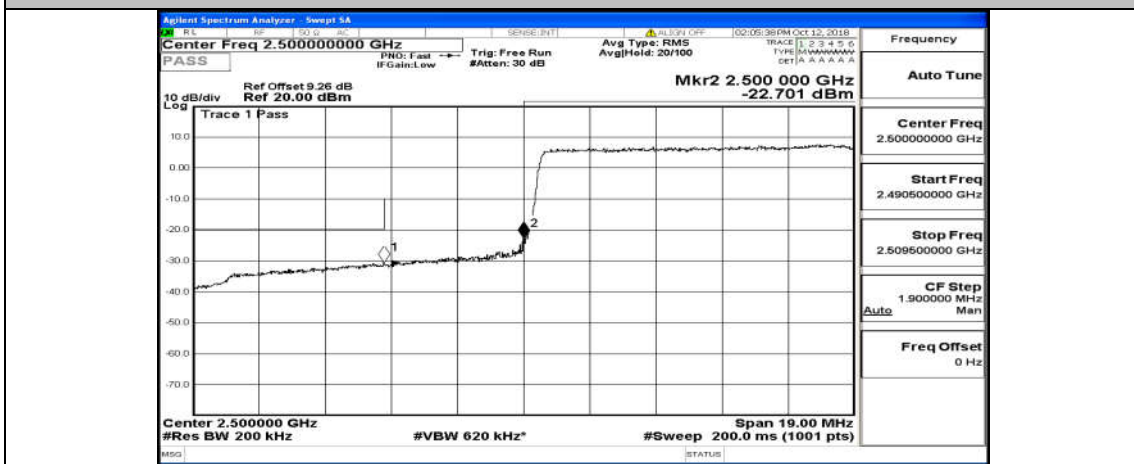

Appendix D.4: Band Edge

Test Graphs

Channel Bandwidth: 5 MHz

(Channel Bandwidth: 5 MHz)_HCH_16QAM_25RB#0

Channel Bandwidth: 10 MHz

Channel Bandwidth: 10 MHz_LCH_QPSK_50RB#0

Channel Bandwidth: 10 MHz_HCH_QPSK_50RB#0

Channel Bandwidth: 10 MHz_LCH_16QAM_50RB#0

Channel Bandwidth: 10 MHz_HCH_16QAM_50RB#0

Channel Bandwidth: 15 MHz

(Channel Bandwidth:15 MHz)_LCH_QPSK_75RB#0

(Channel Bandwidth:15 MHz)_HCH_QPSK_75RB#0

(Channel Bandwidth:15 MHz)_LCH_16QAM_75RB#0