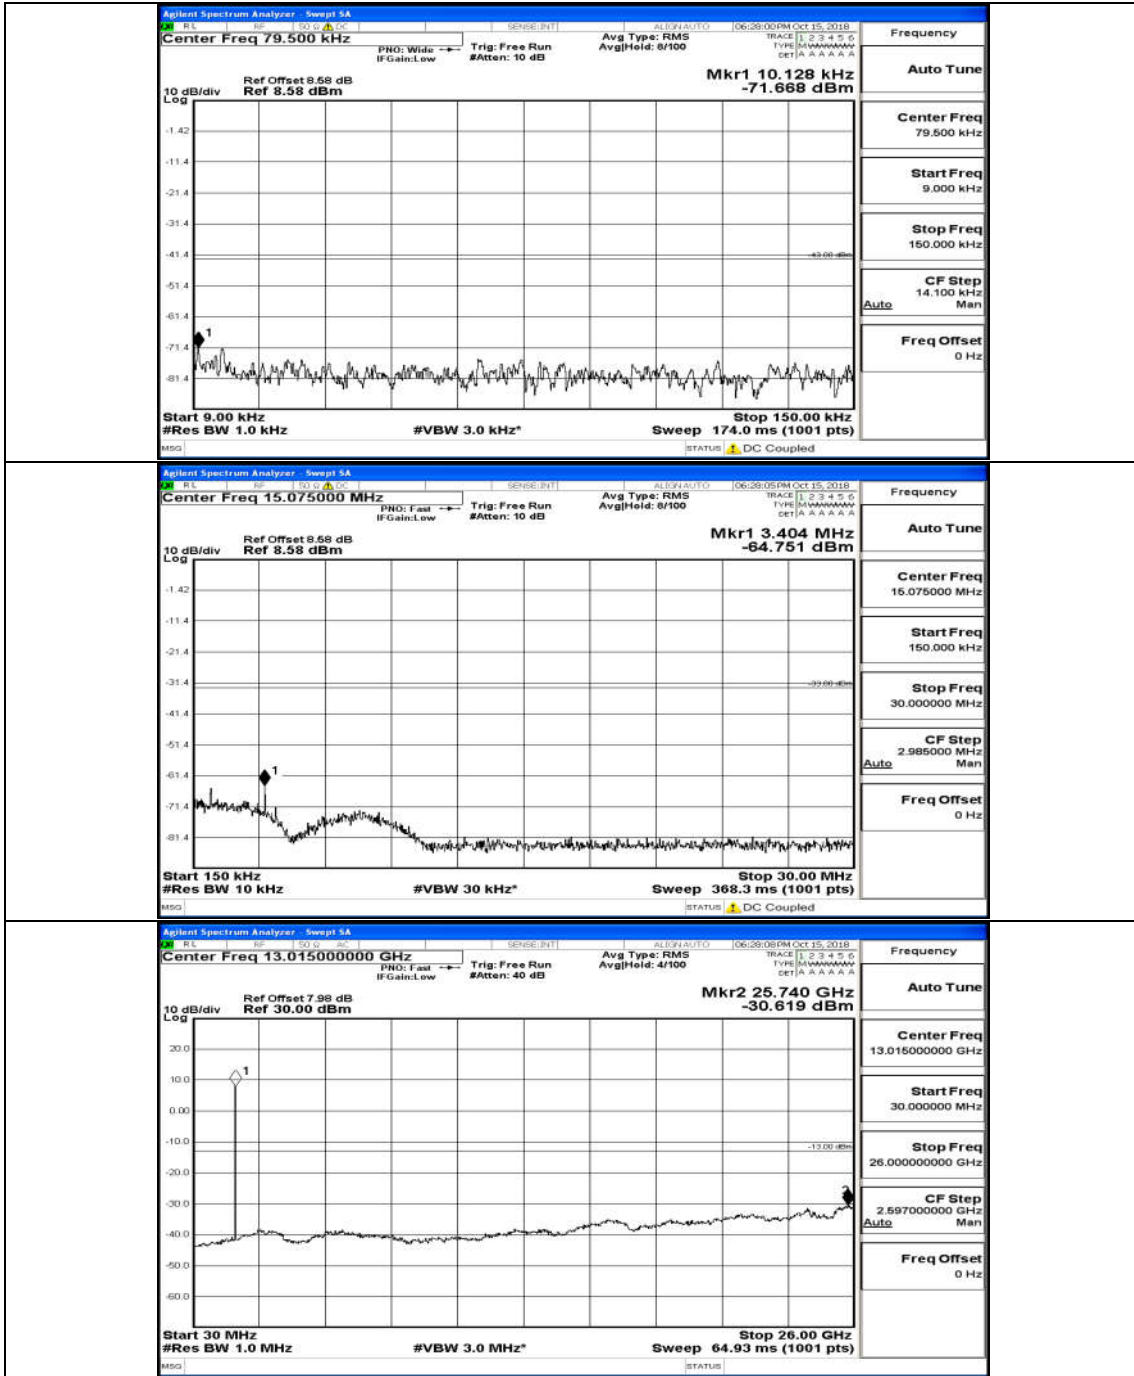

Appendix D.4: Band Edge

Test Graphs

Channel Bandwidth: 5 MHz

(Channel Bandwidth: 5 MHz)_HCH_16QAM_25RB#0

Channel Bandwidth: 10 MHz

Channel Bandwidth: 10 MHz_LCH_QPSK_50RB#0

Channel Bandwidth: 10 MHz_HCH_QPSK_50RB#0

(Channel Bandwidth:15 MHz)_HCH_16QAM_75RB#0

Channel Bandwidth: 20 MHz

(Channel Bandwidth:20 MHz)_LCH_QPSK_100RB#0

(Channel Bandwidth:20 MHz)_HCH_QPSK_100RB#0

(Channel Bandwidth:20 MHz)_LCH_16QAM_100RB#0

(Channel Bandwidth:20 MHz)_HCH_16QAM_100RB#0

Appendix D.5: Conducted Spurious Emission

Test Graphs

Channel Bandwidth: 5 MHz

(Channel Bandwidth: 5 MHz)_HCH_QPSK_25RB#0

(Channel Bandwidth: 5 MHz)_LCH_16QAM_25RB#0

(Channel Bandwidth: 5 MHz)_MCH_16QAM_25RB#0

(Channel Bandwidth: 5 MHz)_HCH_16QAM_25RB#0

Channel Bandwidth: 10 MHz

Channel Bandwidth: 10 MHz_MCH_QPSK_50RB#0

Channel Bandwidth: 10 MHz_HCH_QPSK_50RB#0

Channel Bandwidth: 10 MHz_LCH_16QAM_50RB#0

Channel Bandwidth: 10 MHz_MCH_16QAM_50RB#0