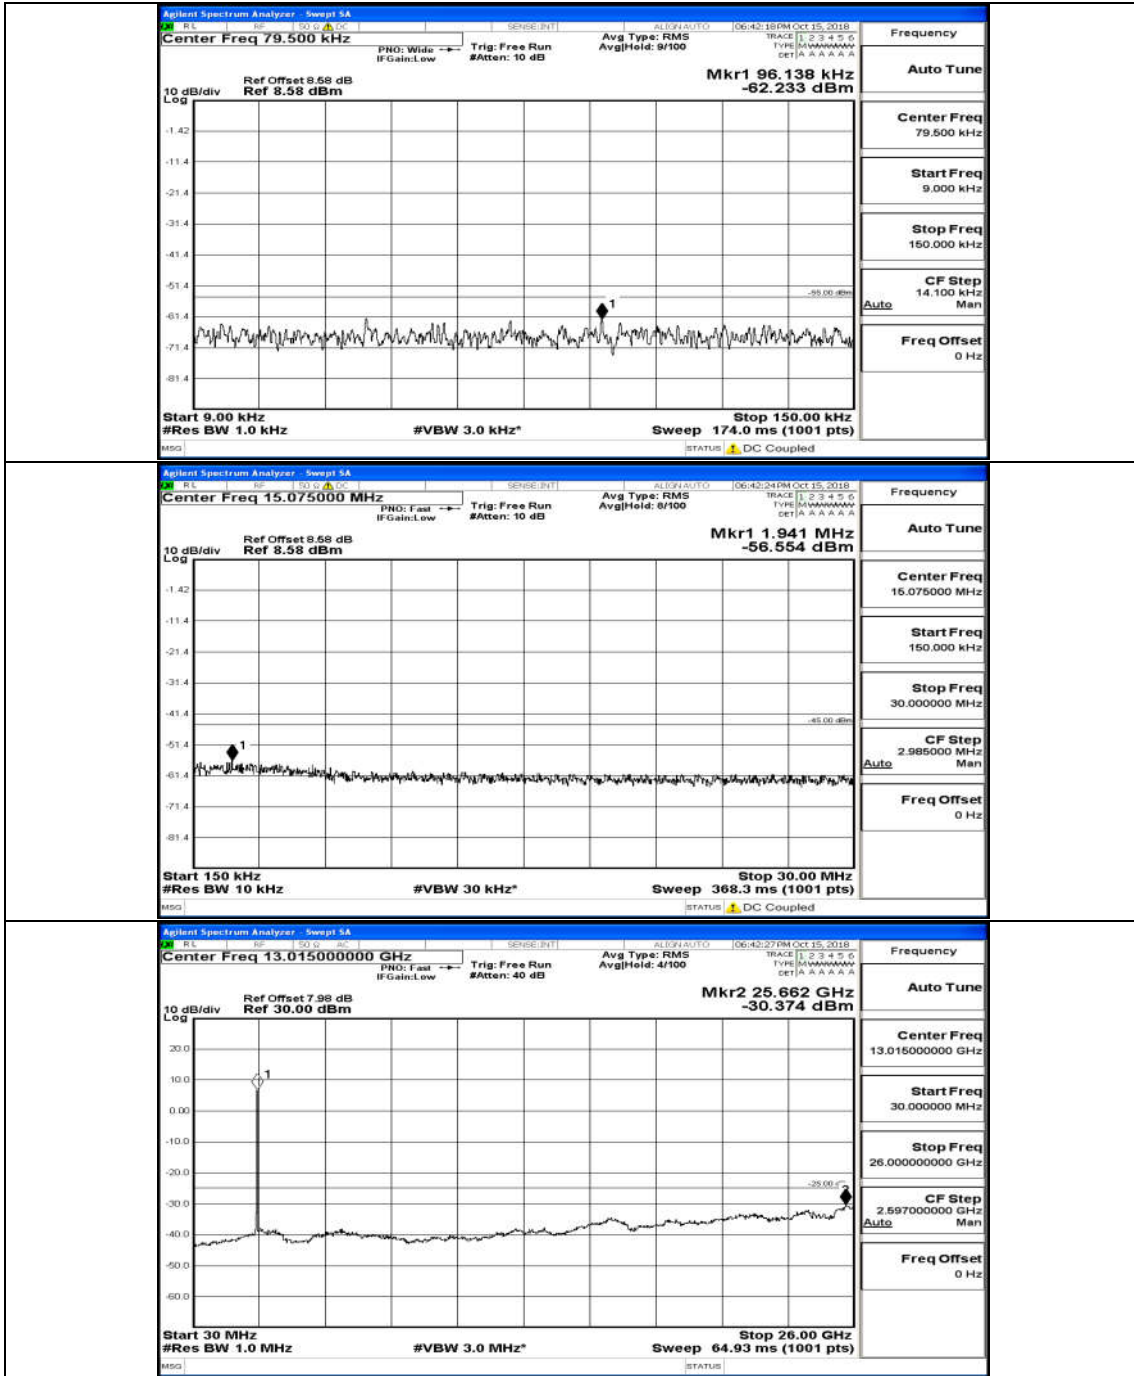

Appendix D.4: Band Edge

Test Graphs

Channel Bandwidth: 5 MHz

(Channel Bandwidth: 5 MHz)_HCH_16QAM_25RB#0

Channel Bandwidth: 10 MHz

Channel Bandwidth: 10 MHz_LCH_QPSK_50RB#0

Channel Bandwidth: 10 MHz_HCH_QPSK_50RB#0

Appendix D.5: Conducted Spurious Emission

Test Graphs

Channel Bandwidth: 5 MHz

(Channel Bandwidth: 5 MHz)_HCH_QPSK_25RB#0

(Channel Bandwidth: 5 MHz)_LCH_16QAM_25RB#0

(Channel Bandwidth: 5 MHz)_MCH_16QAM_25RB#0

(Channel Bandwidth:15 MHz)_MCH_16QAM_75RB#0

(Channel Bandwidth:15 MHz)_HCH_16QAM_75RB#0

Channel Bandwidth: 20 MHz

(Channel Bandwidth:20 MHz)_LCH_QPSK_100RB#0

(Channel Bandwidth:20 MHz)_MCH_QPSK_100RB#0

(Channel Bandwidth:20 MHz)_HCH_QPSK_100RB#0

(Channel Bandwidth:20 MHz)_LCH_16QAM_100RB#0

(Channel Bandwidth:20 MHz)_MCH_16QAM_100RB#0

(Channel Bandwidth:20 MHz)_HCH_16QAM_100RB#0