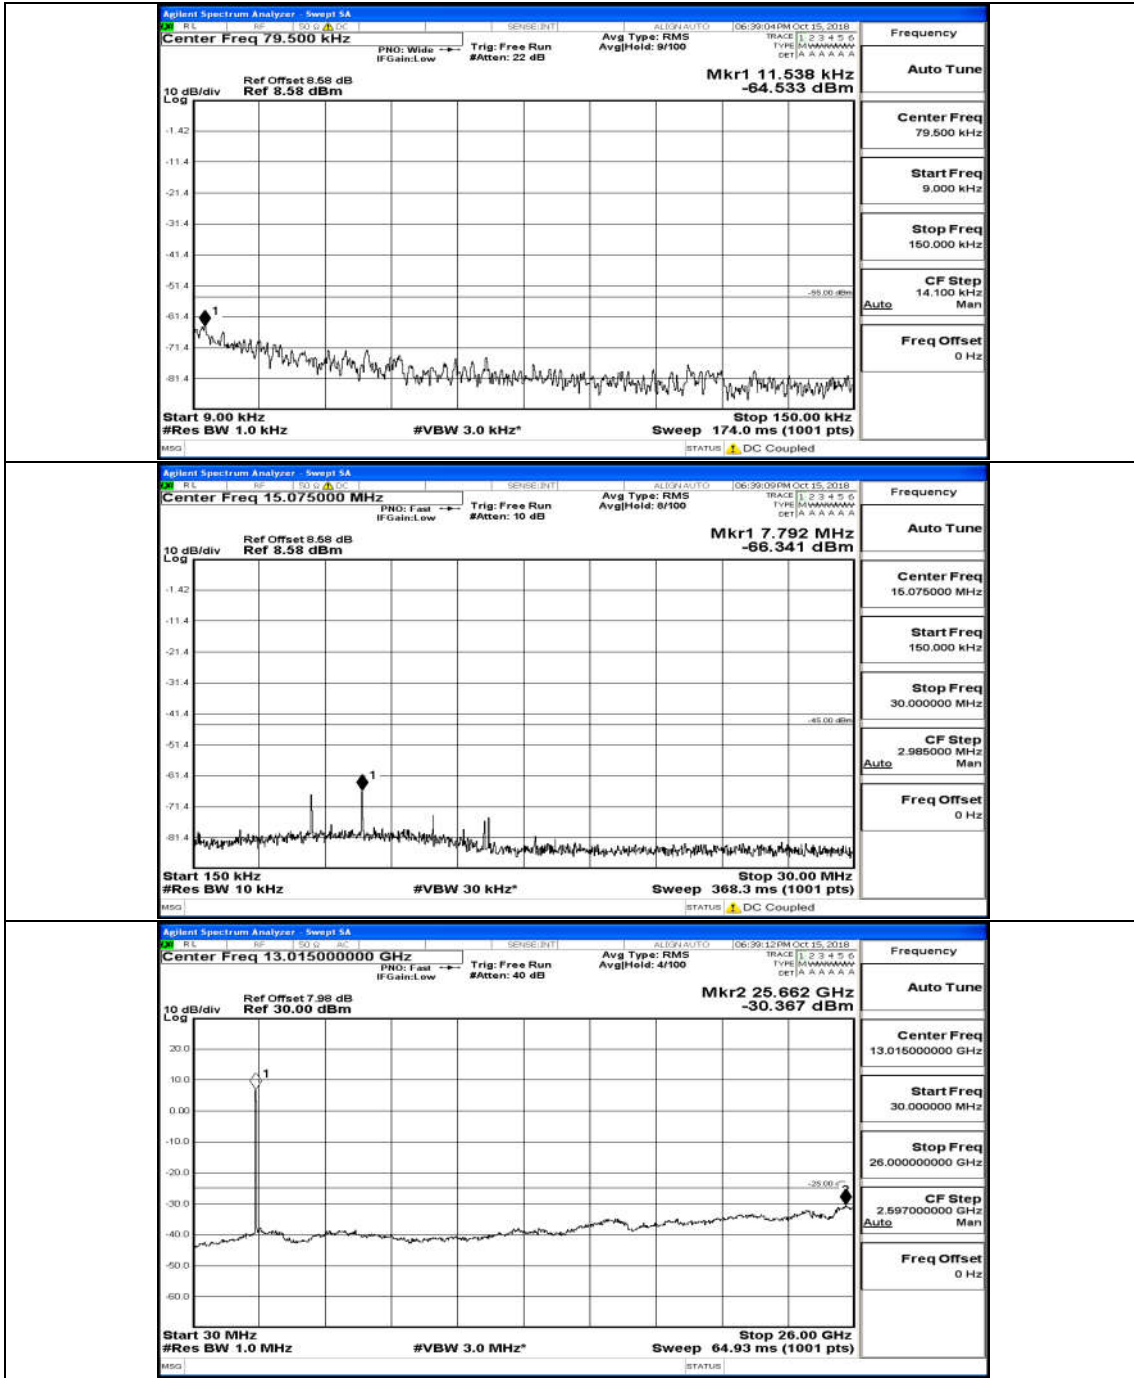

Appendix D.5: Conducted Spurious Emission

Test Graphs

Channel Bandwidth: 5 MHz

(Channel Bandwidth: 5 MHz)_HCH_QPSK_25RB#0

(Channel Bandwidth: 5 MHz)_LCH_16QAM_25RB#0

(Channel Bandwidth: 5 MHz)_MCH_16QAM_25RB#0

(Channel Bandwidth: 5 MHz)_HCH_16QAM_25RB#0

Channel Bandwidth: 10 MHz

Channel Bandwidth: 10 MHz_MCH_QPSK_50RB#0

Channel Bandwidth: 10 MHz_HCH_QPSK_50RB#0

Channel Bandwidth: 10 MHz_LCH_16QAM_50RB#0

Channel Bandwidth: 10 MHz_MCH_16QAM_50RB#0

Channel Bandwidth: 10 MHz_HCH_16QAM_50RB#0

Channel Bandwidth: 15 MHz

(Channel Bandwidth:15 MHz)_LCH_QPSK_75RB#0

(Channel Bandwidth:15 MHz)_MCH_QPSK_75RB#0

(Channel Bandwidth:15 MHz)_HCH_QPSK_75RB#0

(Channel Bandwidth:15 MHz)_LCH_16QAM_75RB#0