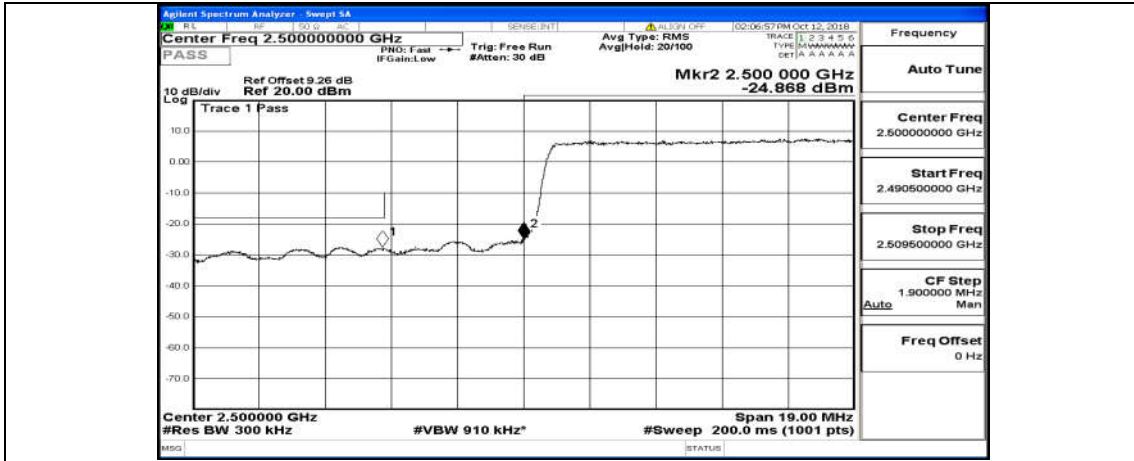

Channel Bandwidth: 10 MHz_LCH_16QAM_50RB#0

Channel Bandwidth: 10 MHz_HCH_16QAM_50RB#0

Channel Bandwidth: 15 MHz

(Channel Bandwidth:15 MHz)_LCH_QPSK_75RB#0

(Channel Bandwidth:15 MHz)_HCH_QPSK_75RB#0

(Channel Bandwidth:15 MHz)_LCH_16QAM_75RB#0

(Channel Bandwidth:15 MHz)_HCH_16QAM_75RB#0

Channel Bandwidth: 20 MHz

(Channel Bandwidth:20 MHz)_LCH_QPSK_100RB#0

(Channel Bandwidth:20 MHz)_HCH_QPSK_100RB#0

(Channel Bandwidth:20 MHz)_LCH_16QAM_100RB#0

(Channel Bandwidth:20 MHz)_HCH_16QAM_100RB#0