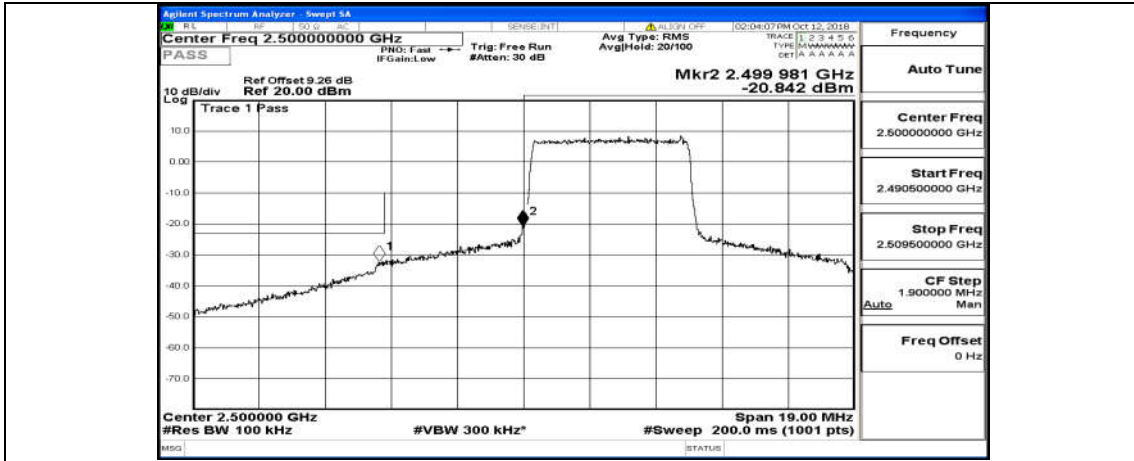

Appendix D.4: Band Edge

Test Graphs

Channel Bandwidth: 5 MHz

(Channel Bandwidth: 5 MHz)_HCH_16QAM_25RB#0

Channel Bandwidth: 10 MHz

Channel Bandwidth: 10 MHz_LCH_QPSK_50RB#0

Channel Bandwidth: 10 MHz_HCH_QPSK_50RB#0

Channel Bandwidth: 10 MHz_LCH_16QAM_50RB#0

Channel Bandwidth: 10 MHz_HCH_16QAM_50RB#0

Channel Bandwidth: 15 MHz

(Channel Bandwidth:15 MHz)_LCH_QPSK_75RB#0

(Channel Bandwidth:15 MHz)_HCH_QPSK_75RB#0

(Channel Bandwidth:15 MHz)_LCH_16QAM_75RB#0