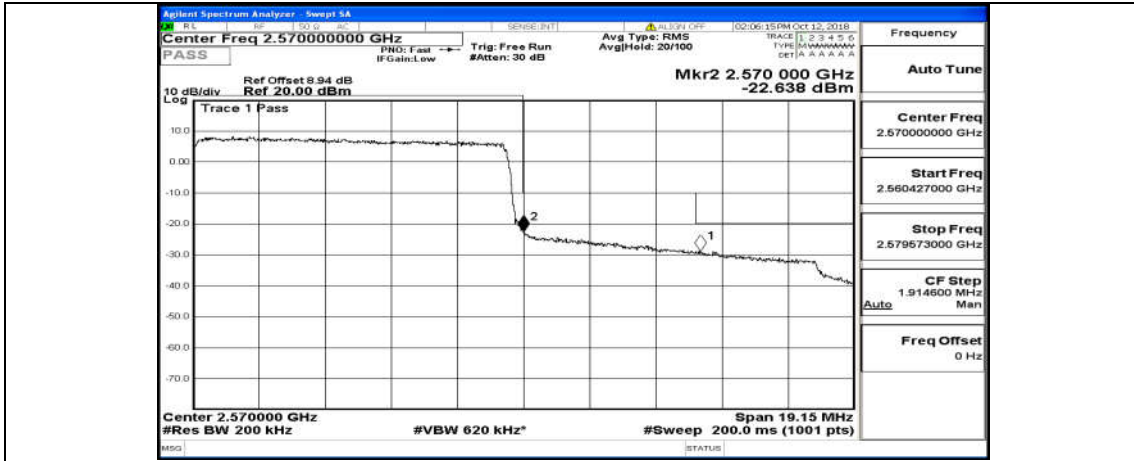

Appendix D.4: Band Edge

Test Graphs

Channel Bandwidth: 5 MHz

(Channel Bandwidth: 5 MHz)_HCH_16QAM_25RB#0

Channel Bandwidth: 10 MHz

Channel Bandwidth: 10 MHz_LCH_QPSK_50RB#0

Channel Bandwidth: 10 MHz_HCH_QPSK_50RB#0

Channel Bandwidth: 10 MHz_LCH_16QAM_50RB#0

Channel Bandwidth: 10 MHz_HCH_16QAM_50RB#0

Channel Bandwidth: 15 MHz

(Channel Bandwidth:15 MHz)_LCH_QPSK_75RB#0

(Channel Bandwidth:15 MHz)_HCH_QPSK_75RB#0

(Channel Bandwidth:15 MHz)_LCH_16QAM_75RB#0