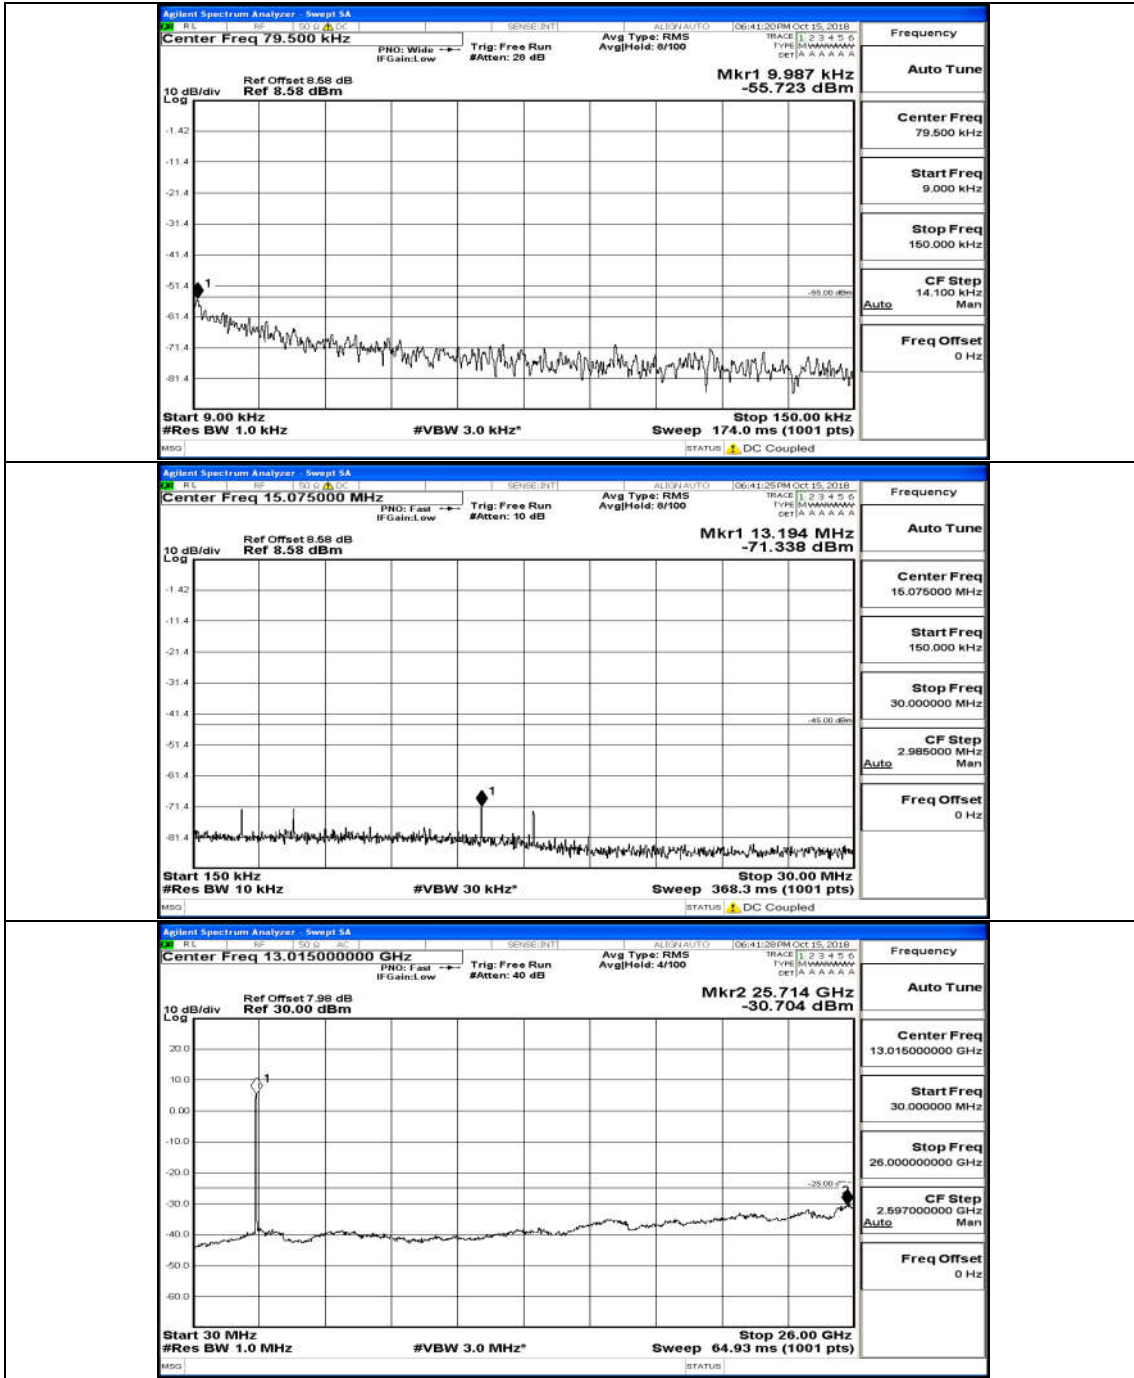

Appendix D.4: Band Edge

Test Graphs

Channel Bandwidth: 5 MHz

(Channel Bandwidth: 5 MHz)_HCH_16QAM_25RB#0

Channel Bandwidth: 10 MHz

Channel Bandwidth: 10 MHz_LCH_QPSK_50RB#0

Channel Bandwidth: 10 MHz_HCH_QPSK_50RB#0

(Channel Bandwidth:15 MHz)_MCH_16QAM_75RB#0

(Channel Bandwidth:15 MHz)_HCH_16QAM_75RB#0

Channel Bandwidth: 20 MHz

(Channel Bandwidth:20 MHz)_LCH_QPSK_100RB#0

(Channel Bandwidth:20 MHz)_MCH_QPSK_100RB#0

(Channel Bandwidth:20 MHz)_HCH_QPSK_100RB#0

(Channel Bandwidth:20 MHz)_LCH_16QAM_100RB#0

(Channel Bandwidth:20 MHz)_MCH_16QAM_100RB#0

(Channel Bandwidth:20 MHz)_HCH_16QAM_100RB#0