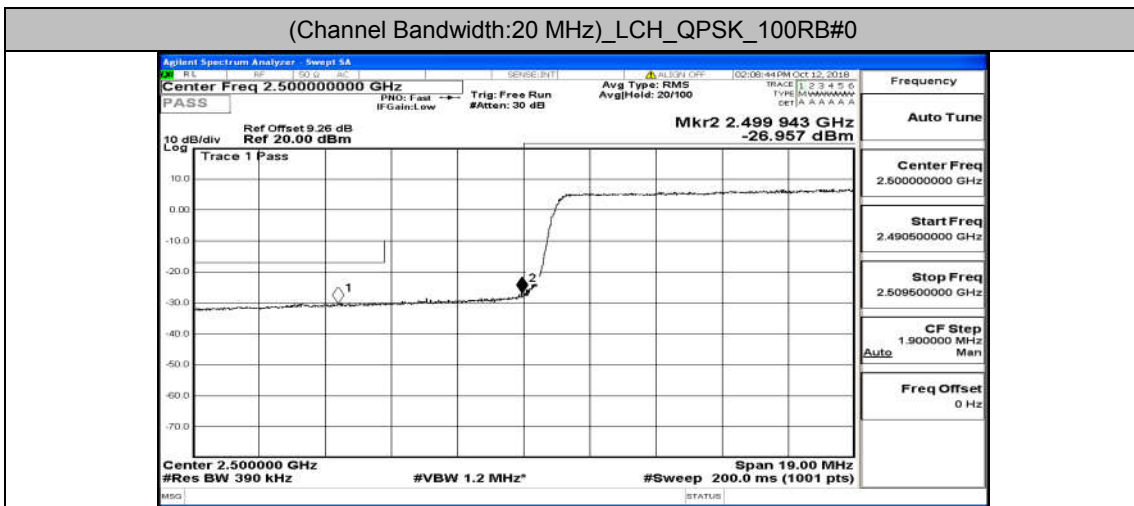

Channel Bandwidth: 10 MHz_LCH_16QAM_50RB#0

Channel Bandwidth: 10 MHz_HCH_16QAM_50RB#0

Channel Bandwidth: 15 MHz

(Channel Bandwidth:15 MHz)_LCH_QPSK_75RB#0

(Channel Bandwidth:15 MHz)_HCH_QPSK_75RB#0

(Channel Bandwidth:15 MHz)_LCH_16QAM_75RB#0

(Channel Bandwidth:15 MHz)_HCH_16QAM_75RB#0

Channel Bandwidth: 20 MHz

(Channel Bandwidth:20 MHz)_LCH_QPSK_100RB#0

(Channel Bandwidth:20 MHz)_HCH_QPSK_100RB#0

(Channel Bandwidth:20 MHz)_LCH_16QAM_100RB#0

(Channel Bandwidth:20 MHz)_HCH_16QAM_100RB#0