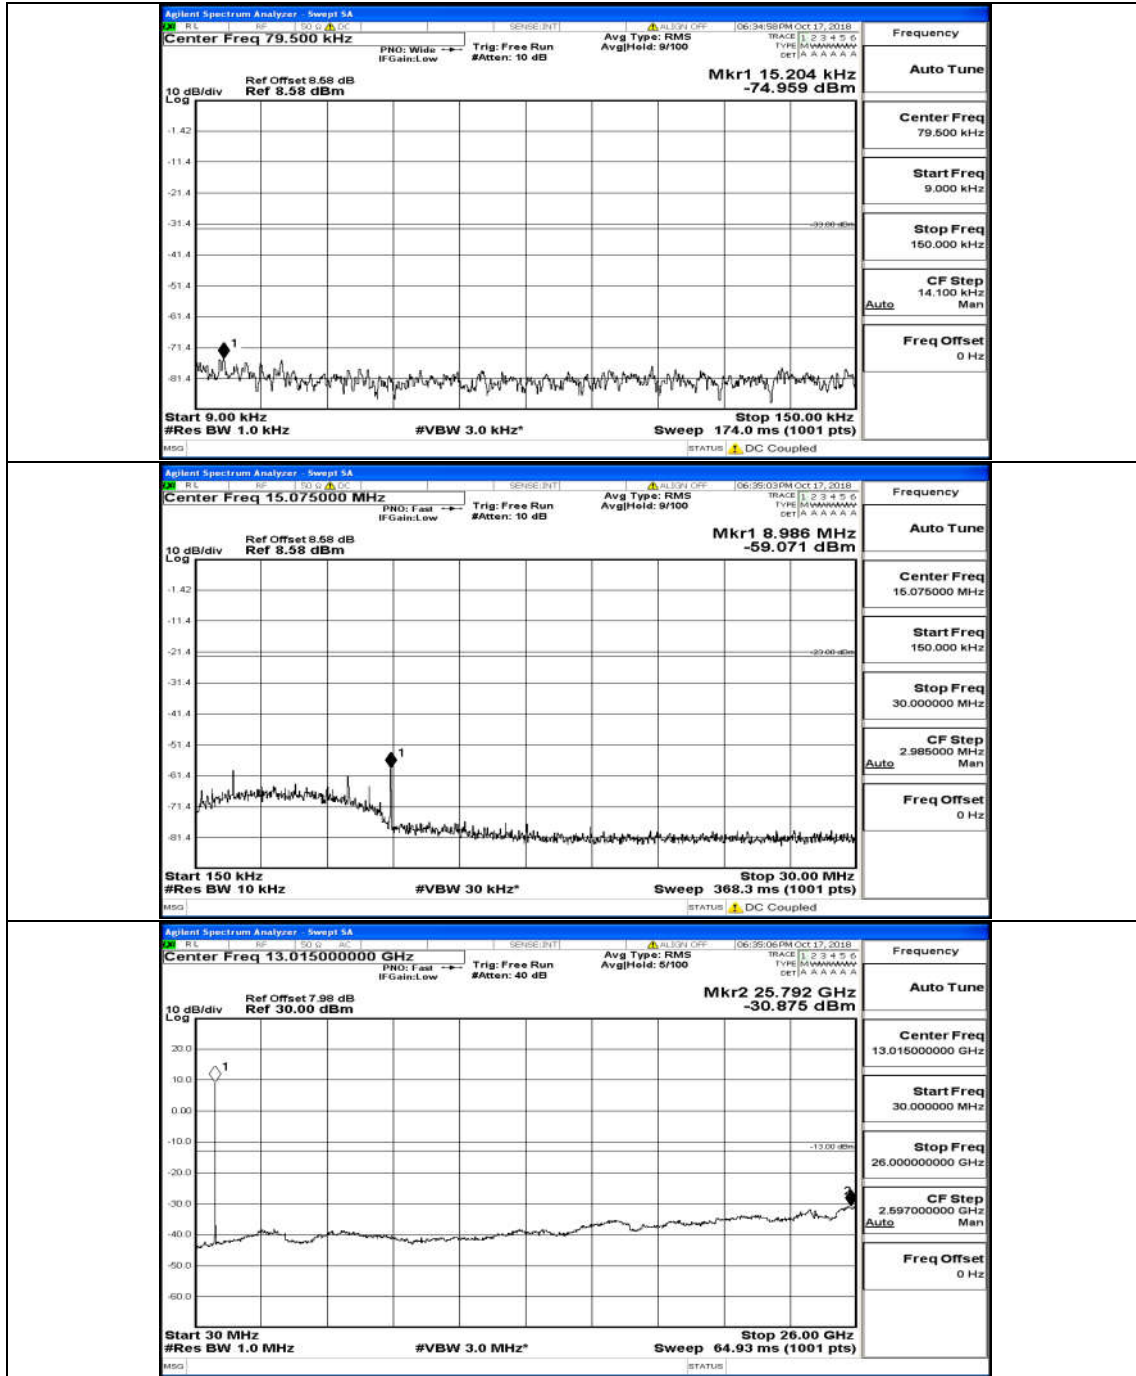

Channel Bandwidth: 5 MHz

(Channel Bandwidth: 5 MHz)_MCH_QPSK_25RB#0

(Channel Bandwidth: 5 MHz)_HCH_QPSK_25RB#0

(Channel Bandwidth: 5 MHz)_LCH_16QAM_25RB#0

(Channel Bandwidth: 5 MHz)_MCH_16QAM_25RB#0

(Channel Bandwidth: 5 MHz)_HCH_16QAM_25RB#0

Channel Bandwidth: 10 MHz

Channel Bandwidth: 10 MHz_LCH_QPSK_50RB#0

Channel Bandwidth: 10 MHz_MCH_QPSK_50RB#0

Channel Bandwidth: 10 MHz_HCH_QPSK_50RB#0

Channel Bandwidth: 10 MHz_LCH_16QAM_50RB#0

Channel Bandwidth: 10 MHz_MCH_16QAM_50RB#0