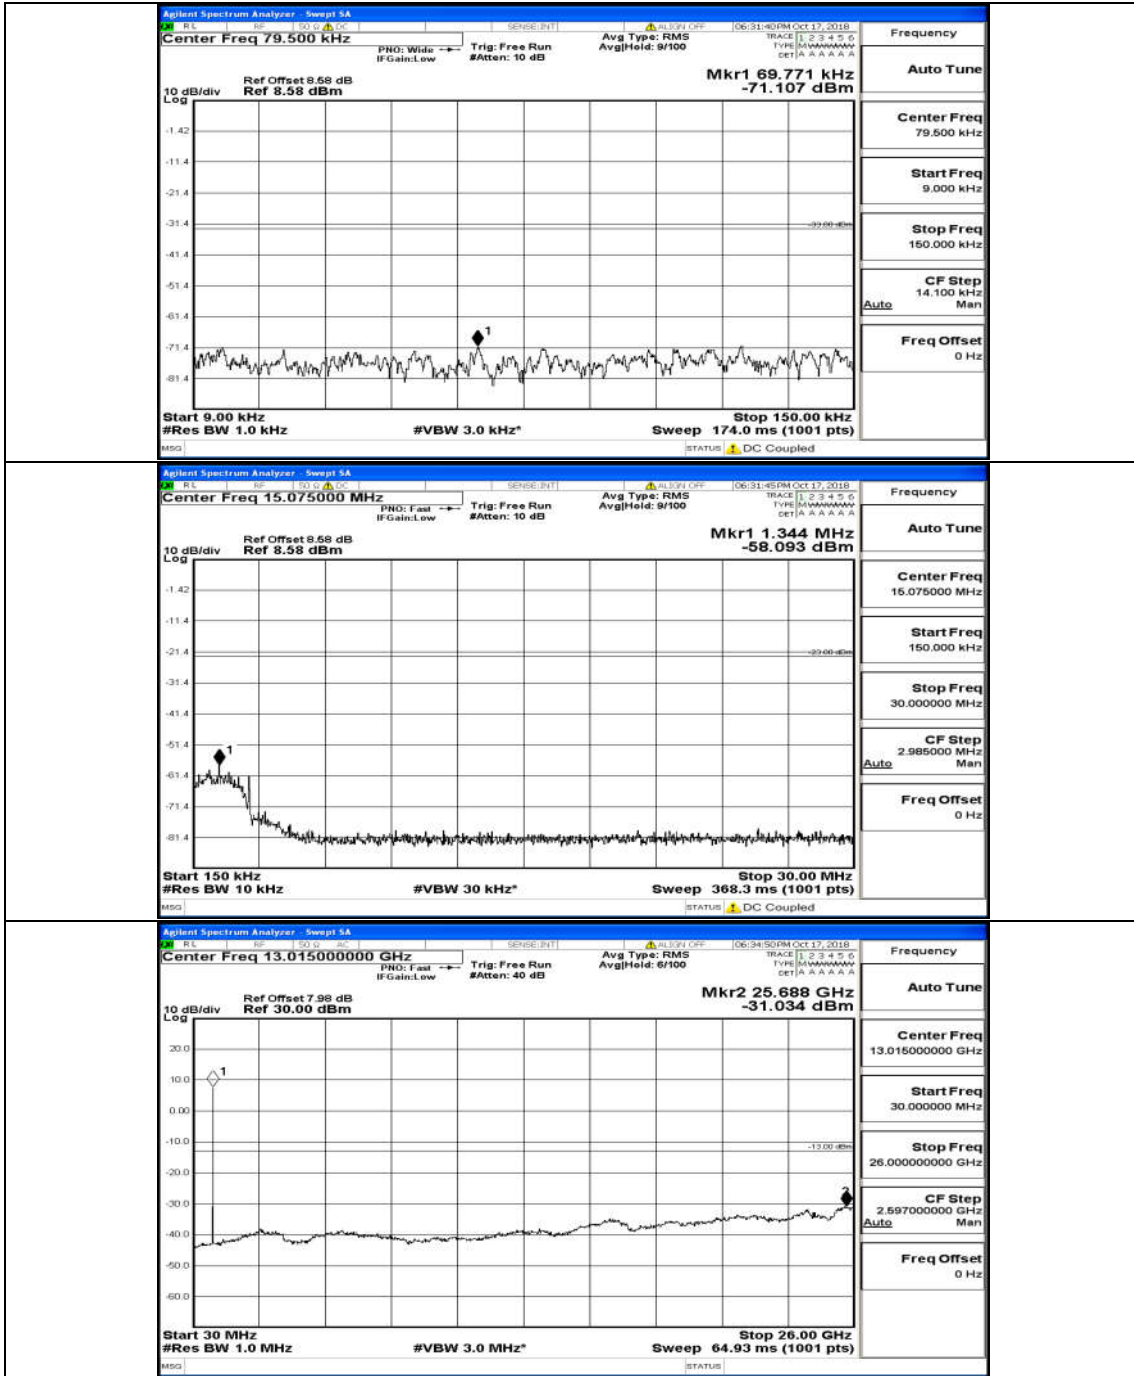

Appendix C.4: Band Edge

Test Graphs

Channel Bandwidth: 1.4 MHz

(Channel Bandwidth: 1.4 MHz)_LCH_16QAM_6RB#0

(Channel Bandwidth: 1.4 MHz)_HCH_16QAM_6RB#0

Channel Bandwidth: 3 MHz

(Channel Bandwidth: 3 MHz)_LCH_QPSK_15RB#0

(Channel Bandwidth: 3 MHz)_HCH_QPSK_15RB#0

(Channel Bandwidth: 3 MHz)_LCH_16QAM_15RB#0

(Channel Bandwidth: 3 MHz)_HCH_16QAM_15RB#0

Channel Bandwidth: 5 MHz

(Channel Bandwidth: 5 MHz)_LCH_QPSK_25RB#0

(Channel Bandwidth: 5 MHz)_HCH_QPSK_25RB#0

(Channel Bandwidth: 5 MHz)_LCH_16QAM_25RB#0

(Channel Bandwidth: 5 MHz)_HCH_16QAM_25RB#0

Channel Bandwidth: 10 MHz

Channel Bandwidth: 10 MHz_LCH_16QAM_50RB#0

Channel Bandwidth: 10 MHz_HCH_16QAM_50RB#0

Appendix C.5: Conducted Spurious Emission

Test Graphs

Channel Bandwidth: 1.4 MHz

(Channel Bandwidth: 1.4 MHz)_HCH_QPSK_6RB#0

(Channel Bandwidth: 1.4 MHz)_LCH_16QAM_6RB#0

(Channel Bandwidth: 1.4 MHz)_MCH_16QAM_6RB#0

Channel Bandwidth: 3 MHz

(Channel Bandwidth: 3 MHz)_LCH_QPSK_15RB#0