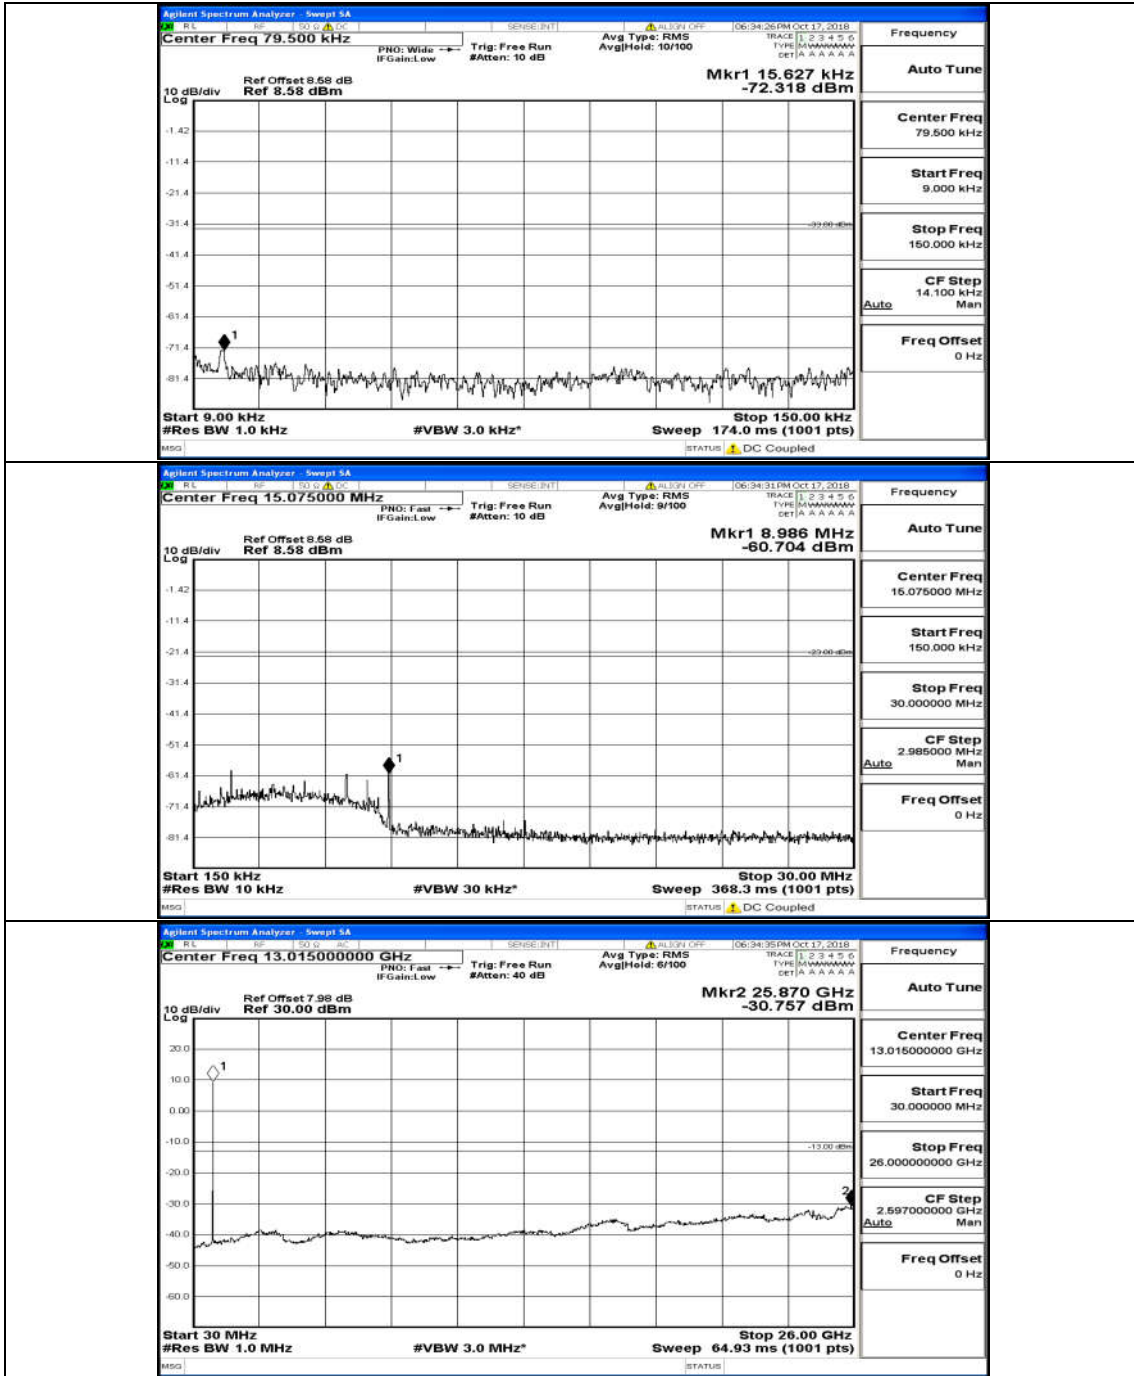

Channel Bandwidth: 5 MHz

(Channel Bandwidth: 5 MHz)_MCH_QPSK_25RB#0

(Channel Bandwidth: 5 MHz)_HCH_QPSK_25RB#0

(Channel Bandwidth: 5 MHz)_LCH_16QAM_25RB#0

(Channel Bandwidth: 5 MHz)_MCH_16QAM_25RB#0

(Channel Bandwidth: 5 MHz)_HCH_16QAM_25RB#0

Channel Bandwidth: 10 MHz

Channel Bandwidth: 10 MHz_LCH_QPSK_50RB#0

Channel Bandwidth: 10 MHz_MCH_QPSK_50RB#0

Channel Bandwidth: 10 MHz_HCH_QPSK_50RB#0

Channel Bandwidth: 10 MHz_LCH_16QAM_50RB#0

Channel Bandwidth: 10 MHz_MCH_16QAM_50RB#0