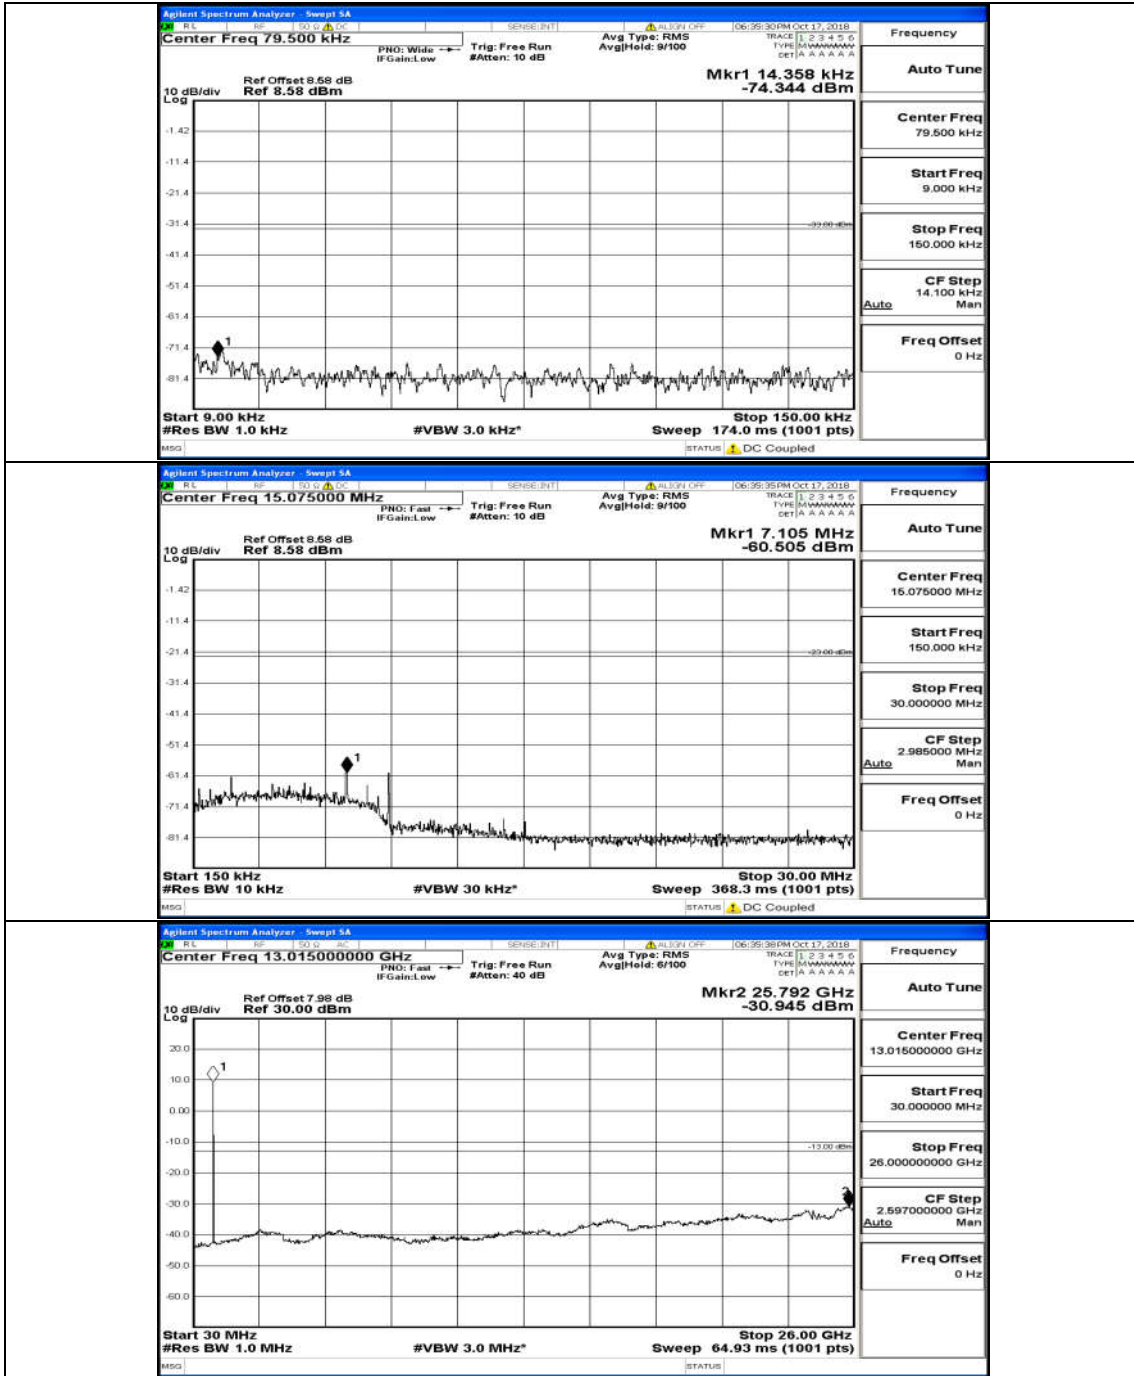

Channel Bandwidth: 10 MHz

Channel Bandwidth: 10 MHz_LCH_QPSK_50RB#0

Channel Bandwidth: 10 MHz_MCH_QPSK_50RB#0

Channel Bandwidth: 10 MHz_HCH_QPSK_50RB#0

Channel Bandwidth: 10 MHz_LCH_16QAM_50RB#0

Channel Bandwidth: 10 MHz_MCH_16QAM_50RB#0

Channel Bandwidth: 10 MHz_HCH_16QAM_50RB#0