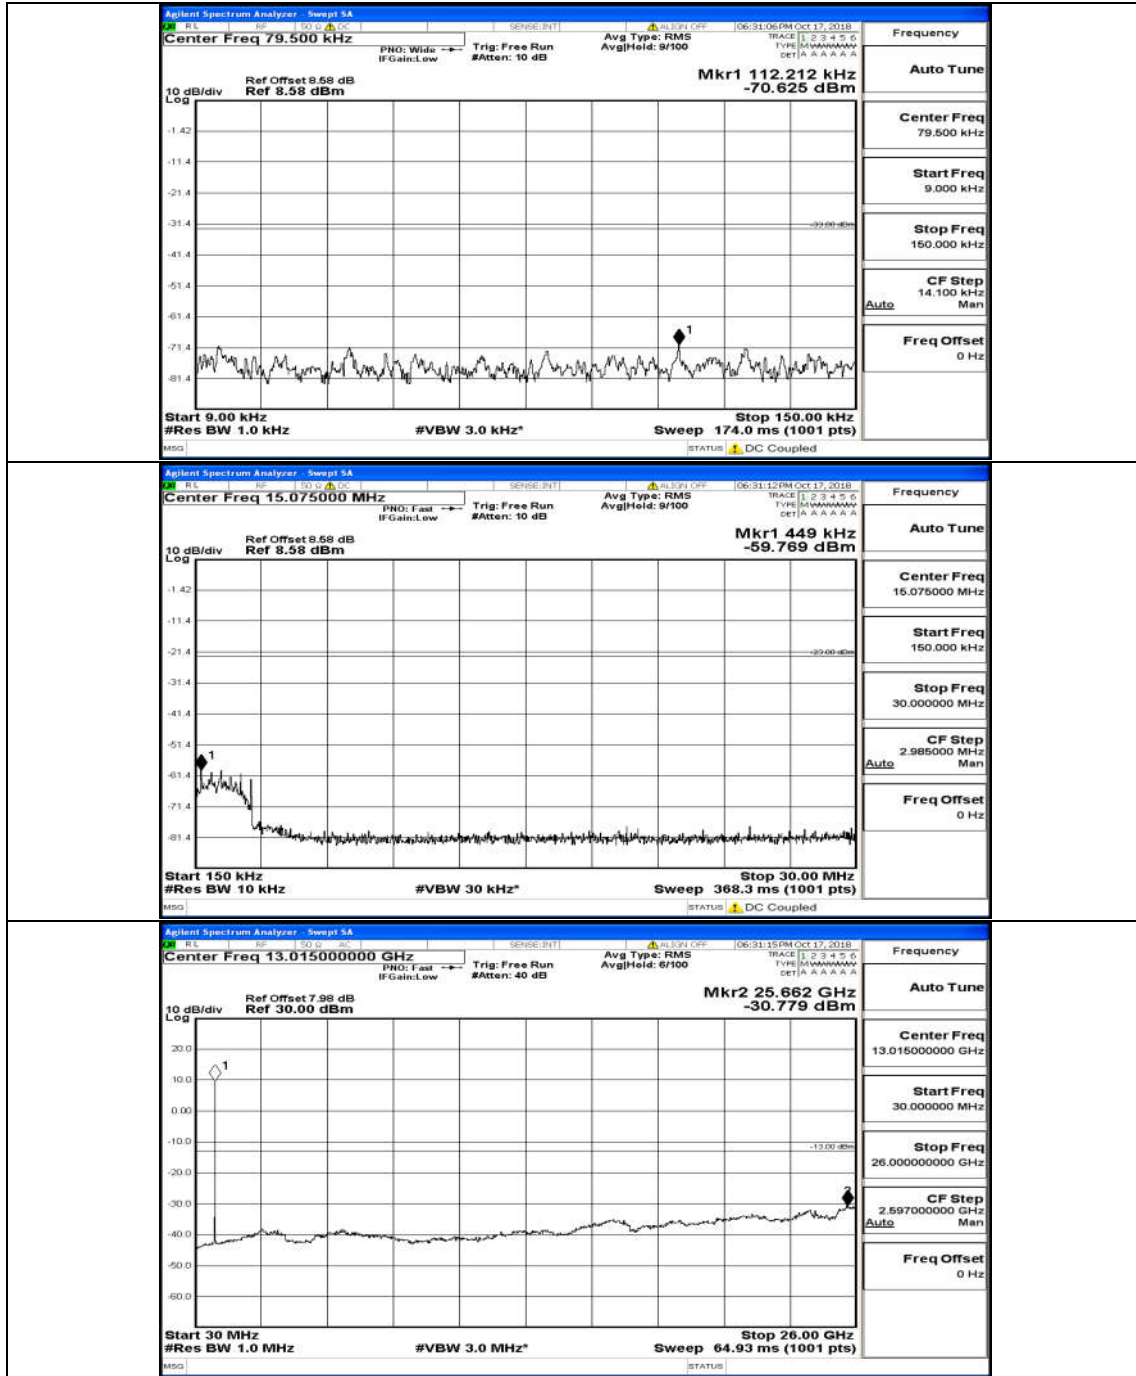

Test Graphs

Channel Bandwidth: 1.4 MHz

(Channel Bandwidth: 1.4 MHz)_HCH_QPSK_6RB#0

(Channel Bandwidth: 1.4 MHz)_LCH_16QAM_6RB#0

(Channel Bandwidth: 1.4 MHz)_MCH_16QAM_6RB#0

Channel Bandwidth: 3 MHz

(Channel Bandwidth: 3 MHz)_LCH_QPSK_15RB#0

(Channel Bandwidth: 3 MHz)_MCH_QPSK_15RB#0

(Channel Bandwidth: 3 MHz)_HCH_QPSK_15RB#0

(Channel Bandwidth: 3 MHz)_LCH_16QAM_15RB#0

(Channel Bandwidth: 3 MHz)_MCH_16QAM_15RB#0

(Channel Bandwidth: 3 MHz)_HCH_16QAM_15RB#0