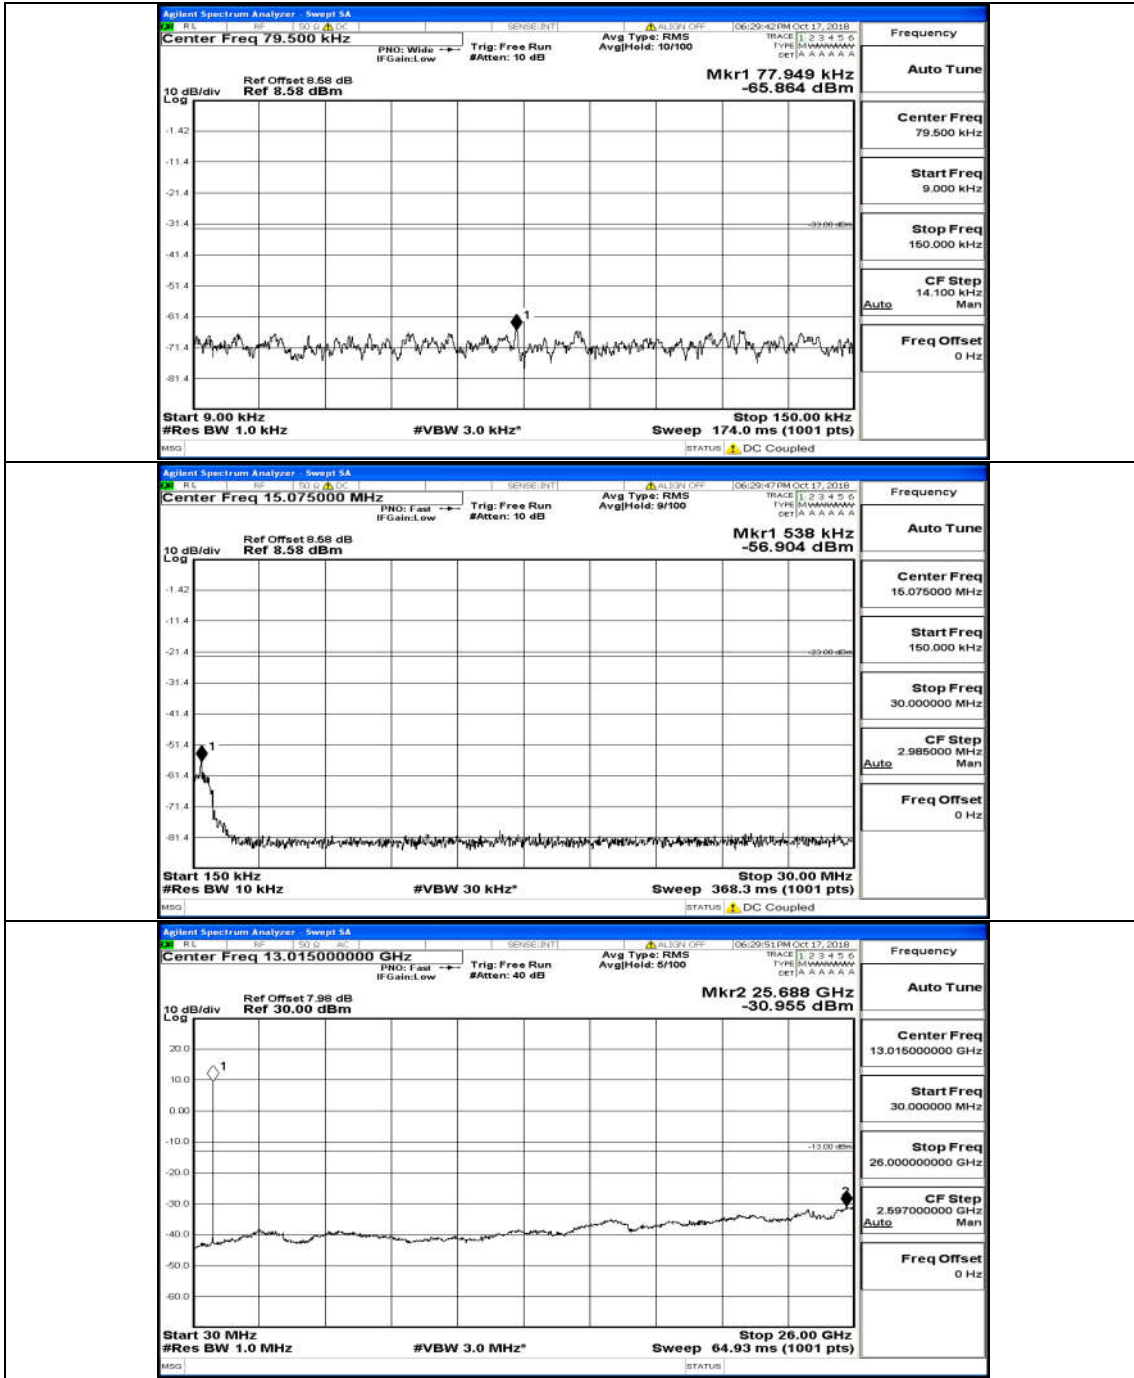

Test Graphs

Channel Bandwidth: 1.4 MHz

(Channel Bandwidth: 1.4 MHz)_HCH_QPSK_6RB#0

(Channel Bandwidth: 1.4 MHz)_LCH_16QAM_6RB#0

(Channel Bandwidth: 1.4 MHz)_MCH_16QAM_6RB#0

Channel Bandwidth: 3 MHz

(Channel Bandwidth: 3 MHz)_LCH_QPSK_15RB#0