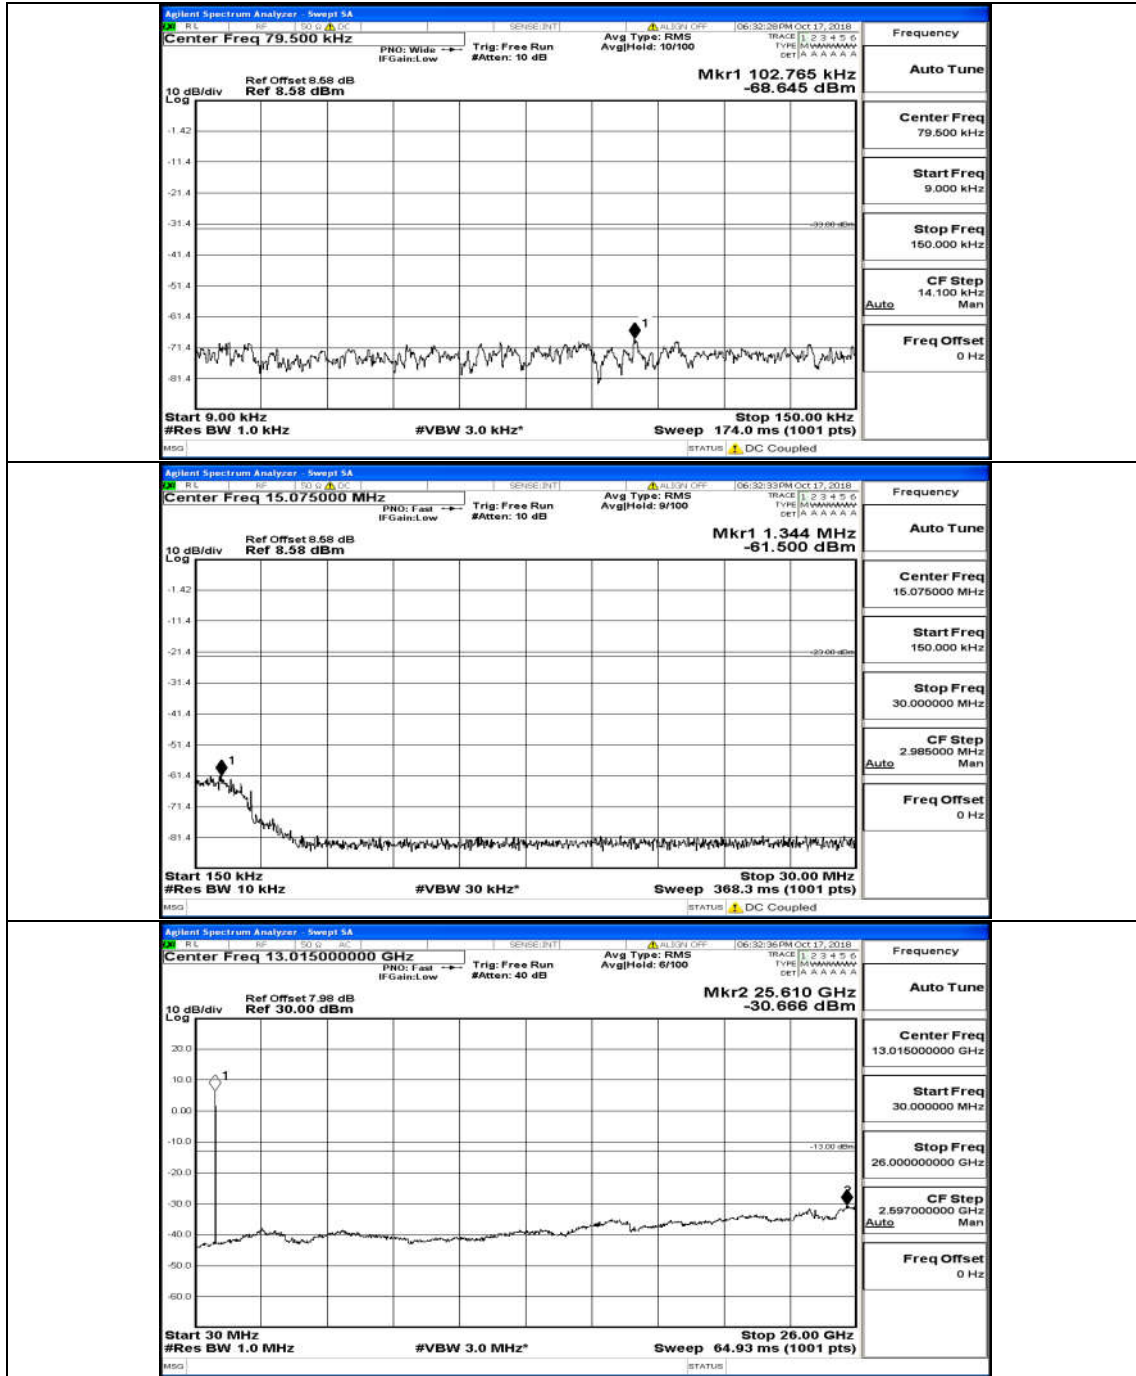

Test Graphs

Channel Bandwidth: 1.4 MHz

(Channel Bandwidth: 1.4 MHz)_HCH_QPSK_6RB#0

(Channel Bandwidth: 1.4 MHz)_LCH_16QAM_6RB#0

(Channel Bandwidth: 1.4 MHz)_MCH_16QAM_6RB#0

Channel Bandwidth: 3 MHz

(Channel Bandwidth: 3 MHz)_LCH_QPSK_15RB#0

(Channel Bandwidth: 3 MHz)_MCH_QPSK_15RB#0

(Channel Bandwidth: 3 MHz)_HCH_QPSK_15RB#0

(Channel Bandwidth: 3 MHz)_LCH_16QAM_15RB#0

(Channel Bandwidth: 3 MHz)_MCH_16QAM_15RB#0

(Channel Bandwidth: 3 MHz)_HCH_16QAM_15RB#0

Channel Bandwidth: 5 MHz

(Channel Bandwidth: 5 MHz)_MCH_QPSK_25RB#0

(Channel Bandwidth: 5 MHz)_HCH_QPSK_25RB#0

(Channel Bandwidth: 5 MHz)_LCH_16QAM_25RB#0

(Channel Bandwidth: 5 MHz)_MCH_16QAM_25RB#0

(Channel Bandwidth: 5 MHz)_HCH_16QAM_25RB#0