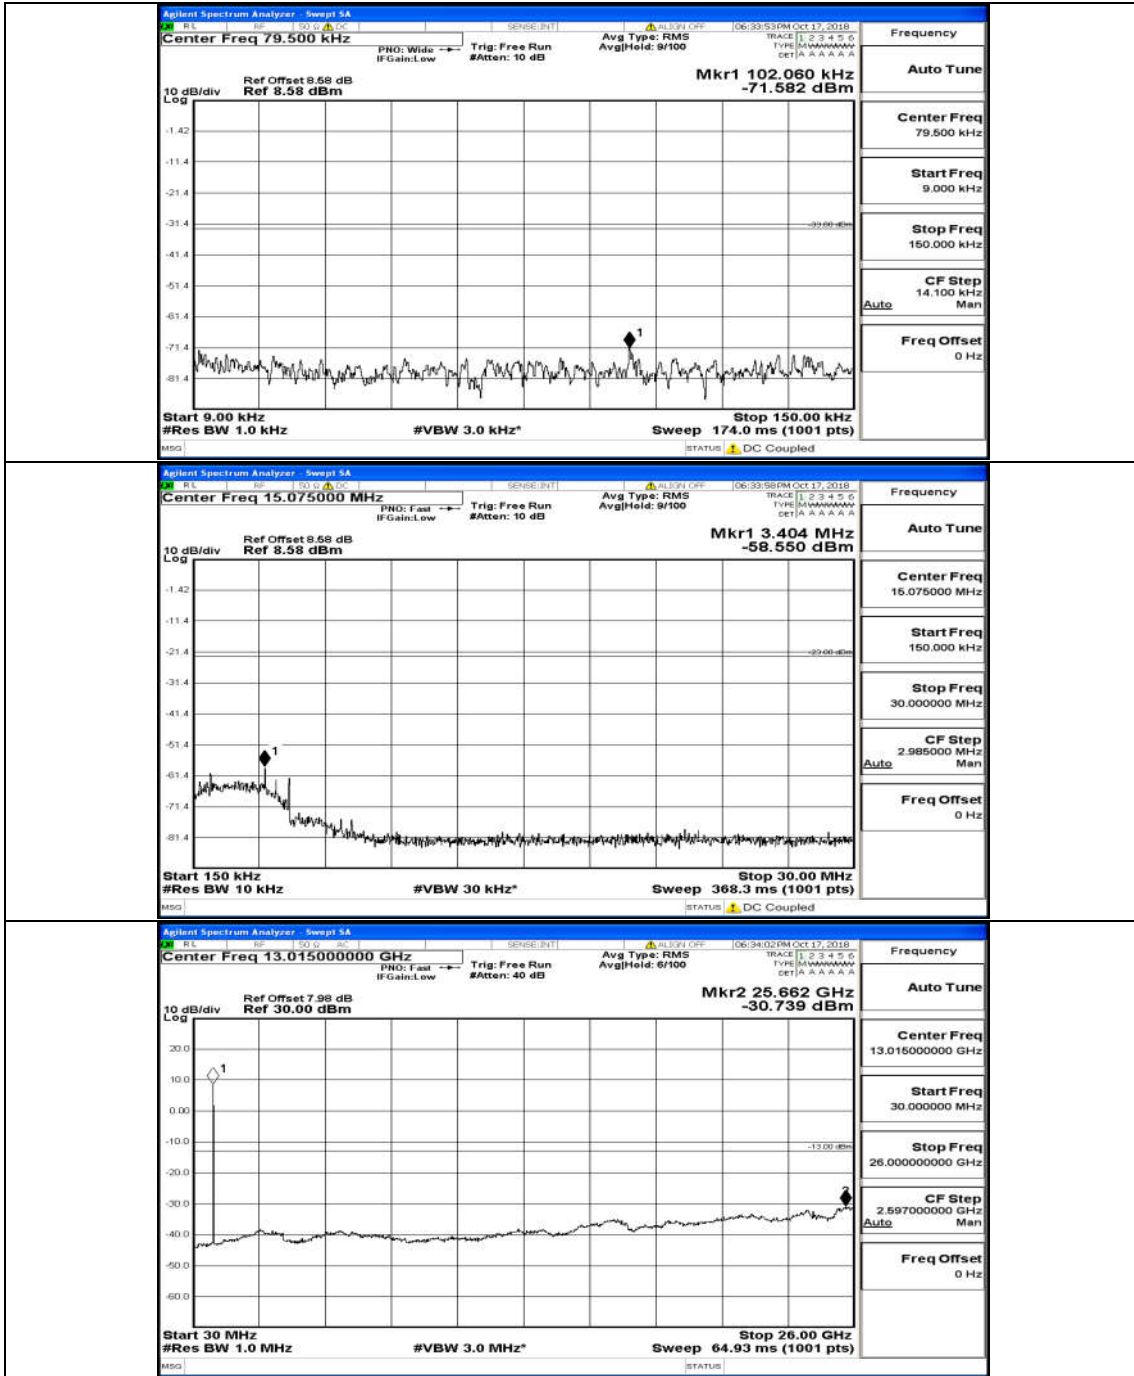

Test Graphs

Channel Bandwidth: 1.4 MHz

(Channel Bandwidth: 1.4 MHz)_HCH_QPSK_6RB#0

(Channel Bandwidth: 1.4 MHz)_LCH_16QAM_6RB#0

(Channel Bandwidth: 1.4 MHz)_MCH_16QAM_6RB#0

Channel Bandwidth: 3 MHz

(Channel Bandwidth: 3 MHz)_LCH_QPSK_15RB#0

(Channel Bandwidth: 3 MHz)_MCH_QPSK_15RB#0

(Channel Bandwidth: 3 MHz)_HCH_QPSK_15RB#0

(Channel Bandwidth: 3 MHz)_LCH_16QAM_15RB#0

(Channel Bandwidth: 3 MHz)_MCH_16QAM_15RB#0

(Channel Bandwidth: 3 MHz)_HCH_16QAM_15RB#0

Channel Bandwidth: 5 MHz

(Channel Bandwidth: 5 MHz)_MCH_QPSK_25RB#0

(Channel Bandwidth: 5 MHz)_HCH_QPSK_25RB#0

(Channel Bandwidth: 5 MHz)_LCH_16QAM_25RB#0

(Channel Bandwidth: 5 MHz)_MCH_16QAM_25RB#0

(Channel Bandwidth: 5 MHz)_HCH_16QAM_25RB#0