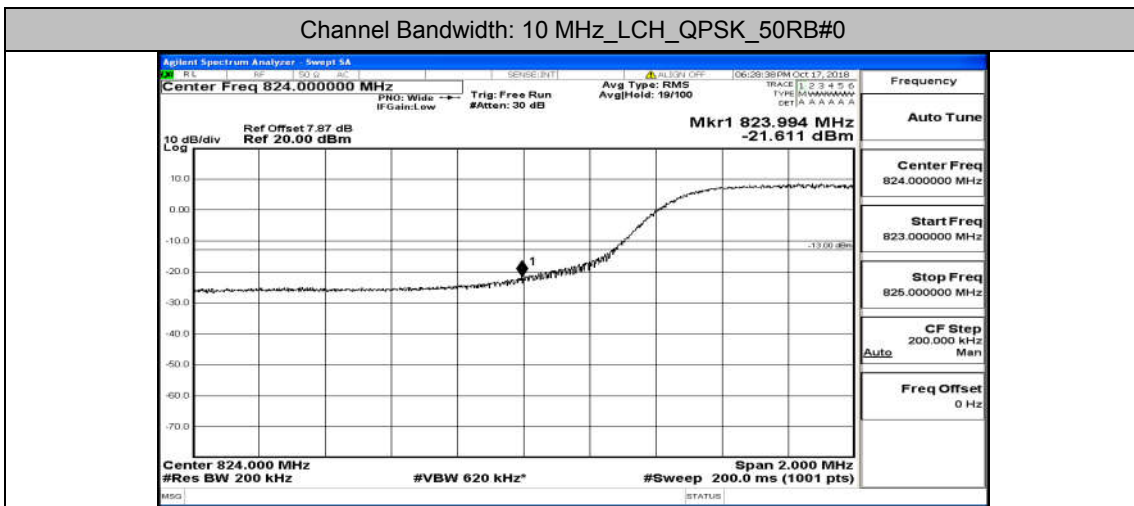

(Channel Bandwidth: 3 MHz)_HCH_QPSK_15RB#0

(Channel Bandwidth: 3 MHz)_LCH_16QAM_15RB#0

(Channel Bandwidth: 3 MHz)_HCH_16QAM_15RB#0

Channel Bandwidth: 5 MHz

(Channel Bandwidth: 5 MHz)_LCH_QPSK_25RB#0

(Channel Bandwidth: 5 MHz)_HCH_QPSK_25RB#0

(Channel Bandwidth: 5 MHz)_LCH_16QAM_25RB#0

(Channel Bandwidth: 5 MHz)_HCH_16QAM_25RB#0

Channel Bandwidth: 10 MHz

Channel Bandwidth: 10 MHz_LCH_16QAM_50RB#0

Channel Bandwidth: 10 MHz_HCH_16QAM_50RB#0

Appendix C.5: Conducted Spurious Emission