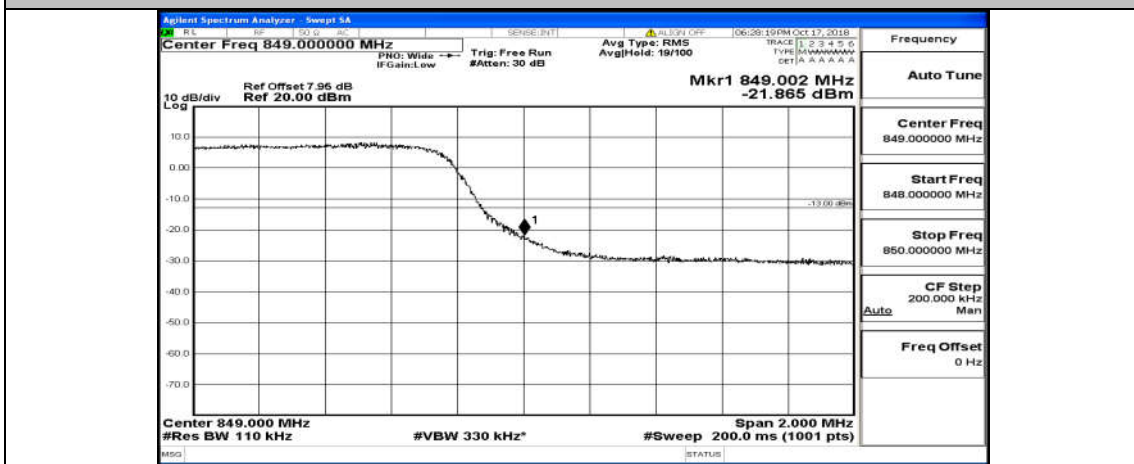

(Channel Bandwidth: 3 MHz)_HCH_QPSK_15RB#0

(Channel Bandwidth: 3 MHz)_LCH_16QAM_15RB#0

(Channel Bandwidth: 3 MHz)_HCH_16QAM_15RB#0

Channel Bandwidth: 5 MHz

(Channel Bandwidth: 5 MHz)_LCH_QPSK_25RB#0

(Channel Bandwidth: 5 MHz)_HCH_QPSK_25RB#0

(Channel Bandwidth: 5 MHz)_LCH_16QAM_25RB#0

(Channel Bandwidth: 5 MHz)_HCH_16QAM_25RB#0

Channel Bandwidth: 10 MHz

Channel Bandwidth: 10 MHz_LCH_16QAM_50RB#0

Channel Bandwidth: 10 MHz_HCH_16QAM_50RB#0

Appendix C.5: Conducted Spurious Emission