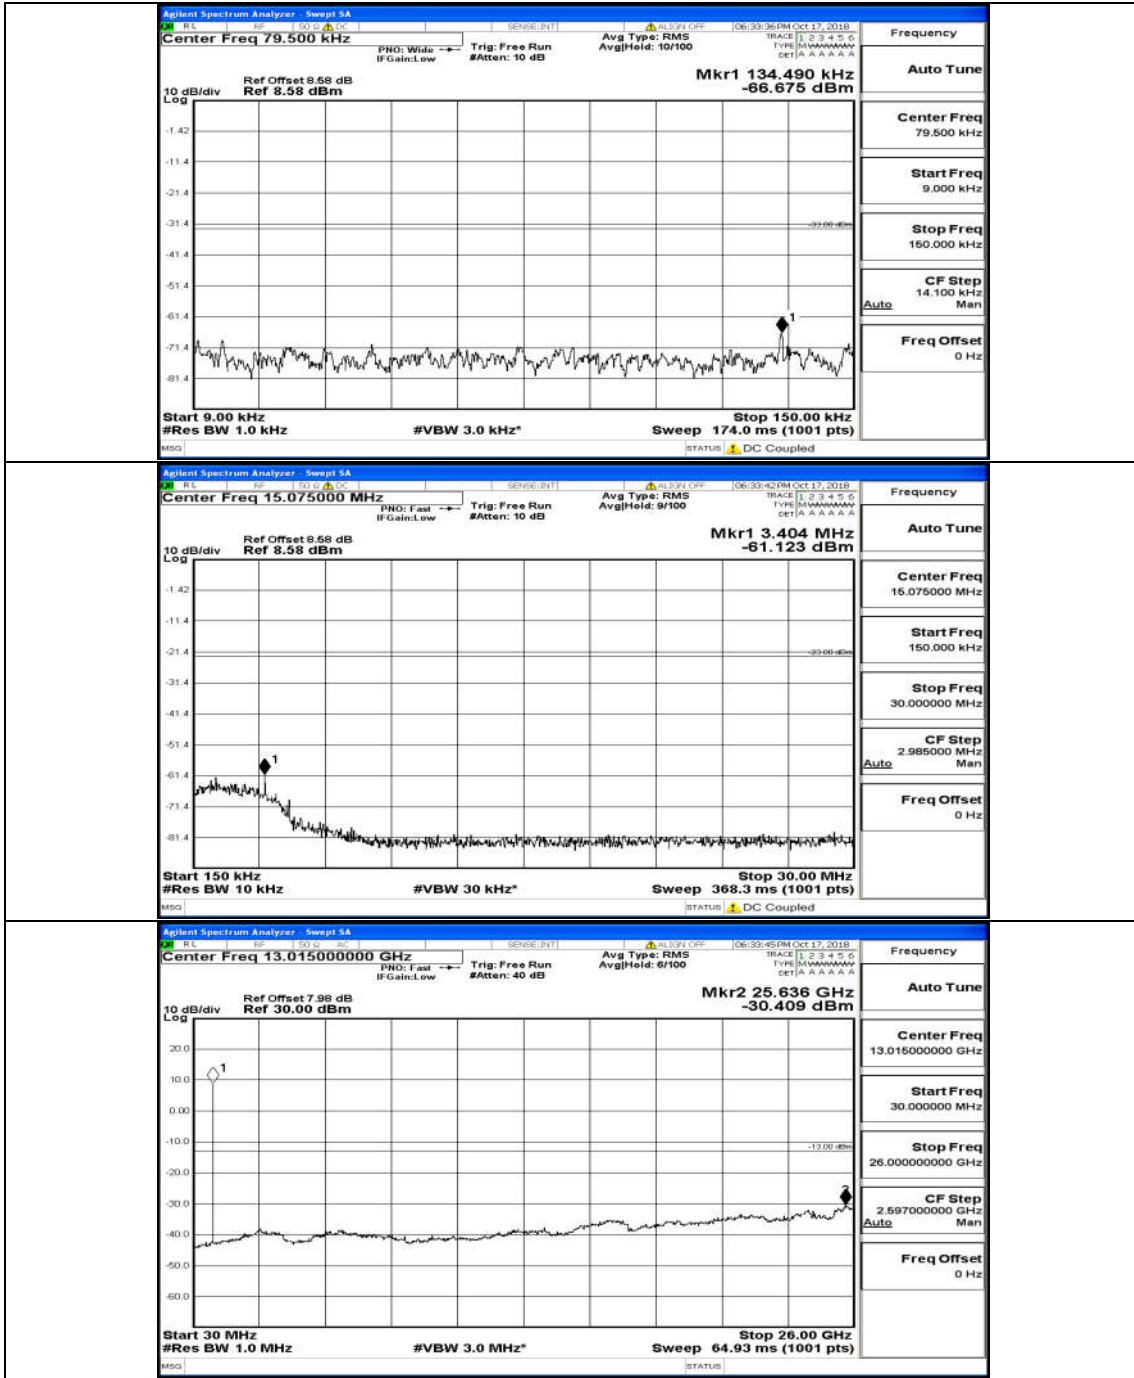

Channel Bandwidth: 5 MHz

(Channel Bandwidth: 5 MHz)_MCH_QPSK_25RB#0

(Channel Bandwidth: 5 MHz)_HCH_QPSK_25RB#0

(Channel Bandwidth: 5 MHz)_LCH_16QAM_25RB#0

(Channel Bandwidth: 5 MHz)_MCH_16QAM_25RB#0

(Channel Bandwidth: 5 MHz)_HCH_16QAM_25RB#0

Channel Bandwidth: 10 MHz

Channel Bandwidth: 10 MHz_LCH_QPSK_50RB#0

Channel Bandwidth: 10 MHz_MCH_QPSK_50RB#0

Channel Bandwidth: 10 MHz_HCH_QPSK_50RB#0

Channel Bandwidth: 10 MHz_LCH_16QAM_50RB#0

Channel Bandwidth: 10 MHz_MCH_16QAM_50RB#0