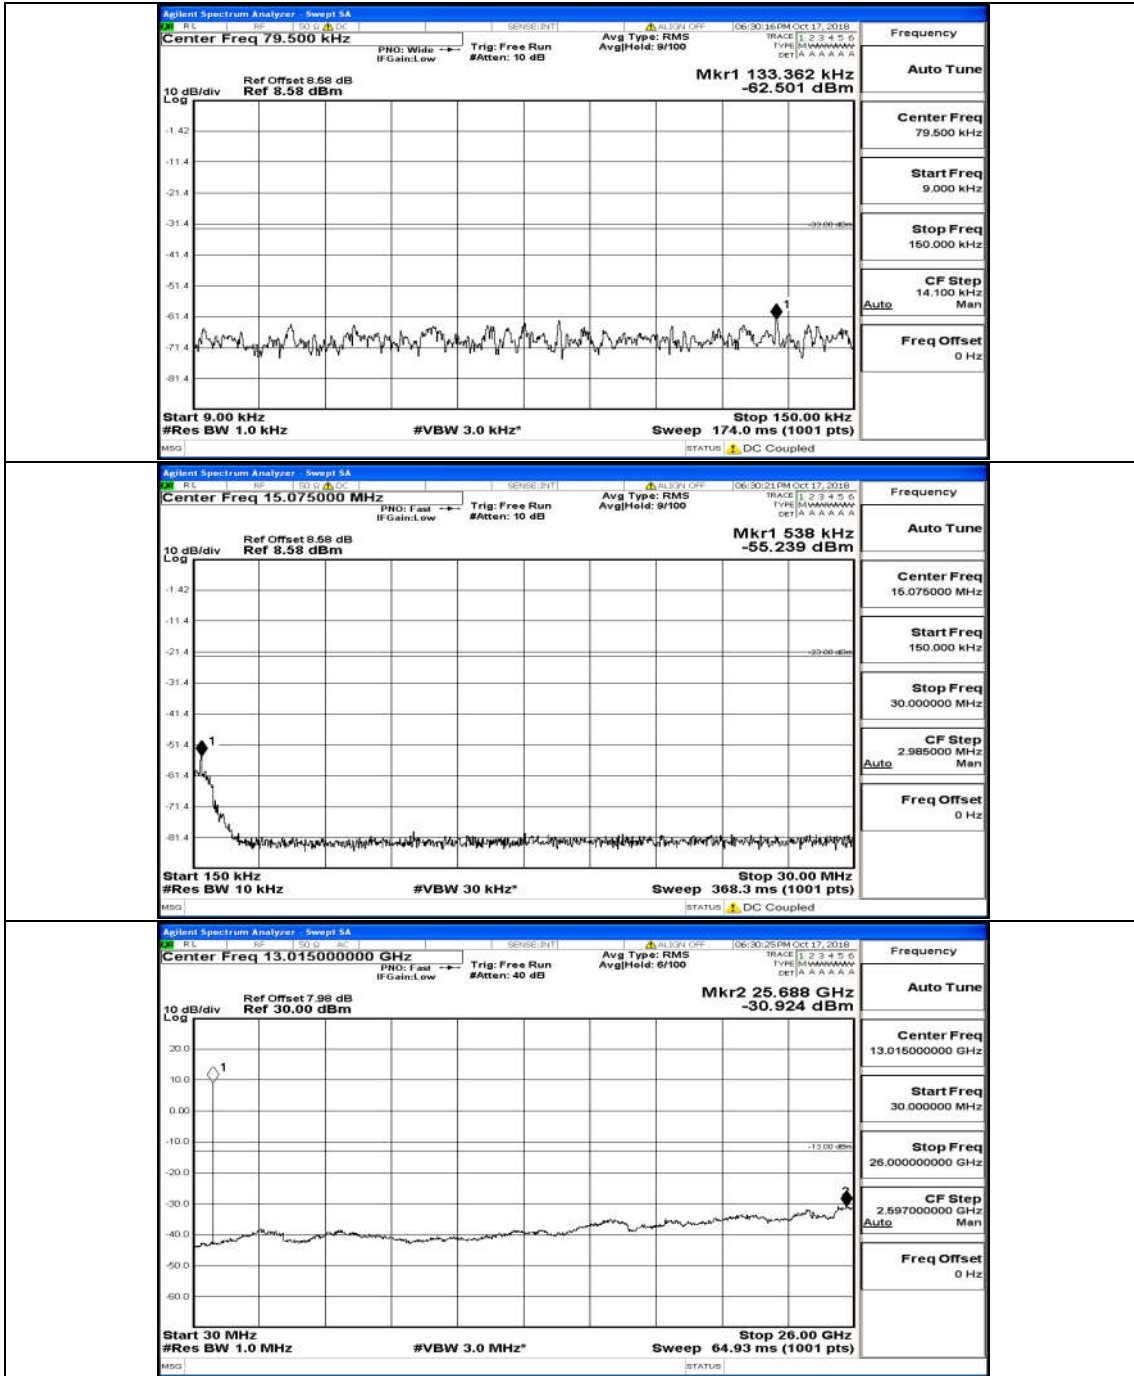

Test Graphs

Channel Bandwidth: 1.4 MHz

(Channel Bandwidth: 1.4 MHz)_HCH_QPSK_6RB#0

(Channel Bandwidth: 1.4 MHz)_LCH_16QAM_6RB#0

(Channel Bandwidth: 1.4 MHz)_MCH_16QAM_6RB#0

Channel Bandwidth: 3 MHz

(Channel Bandwidth: 3 MHz)_LCH_QPSK_15RB#0