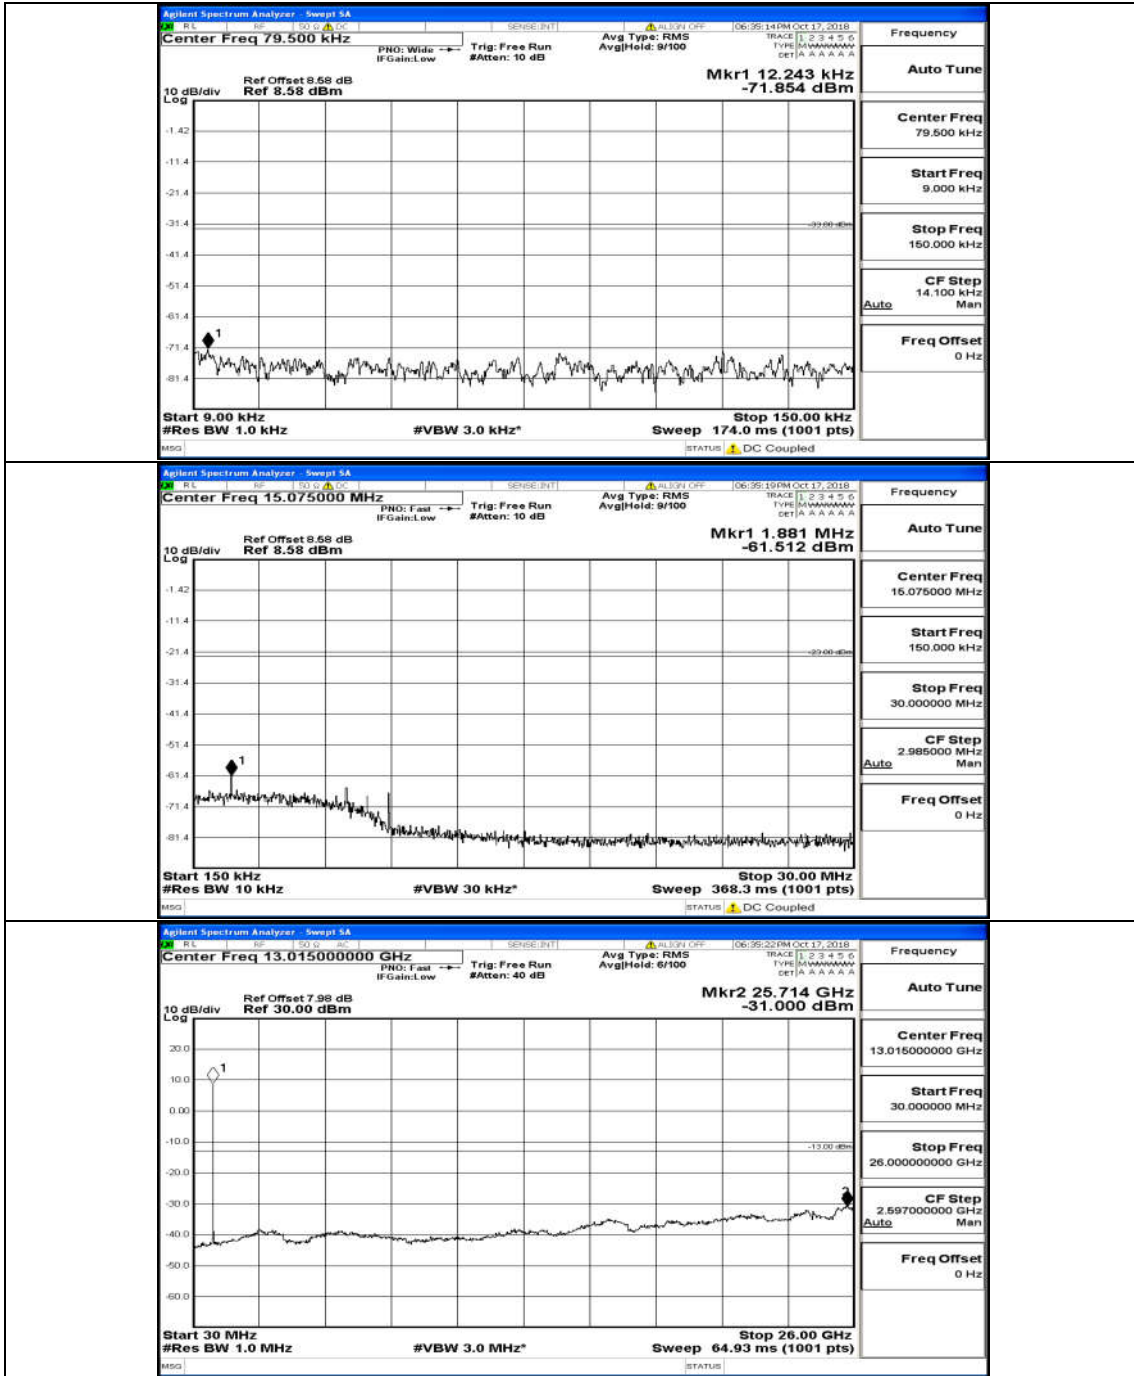

Channel Bandwidth: 10 MHz

Channel Bandwidth: 10 MHz_LCH_QPSK_50RB#0

Channel Bandwidth: 10 MHz_MCH_QPSK_50RB#0

Channel Bandwidth: 10 MHz_HCH_QPSK_50RB#0

Channel Bandwidth: 10 MHz_LCH_16QAM_50RB#0

Channel Bandwidth: 10 MHz_MCH_16QAM_50RB#0

Channel Bandwidth: 10 MHz_HCH_16QAM_50RB#0