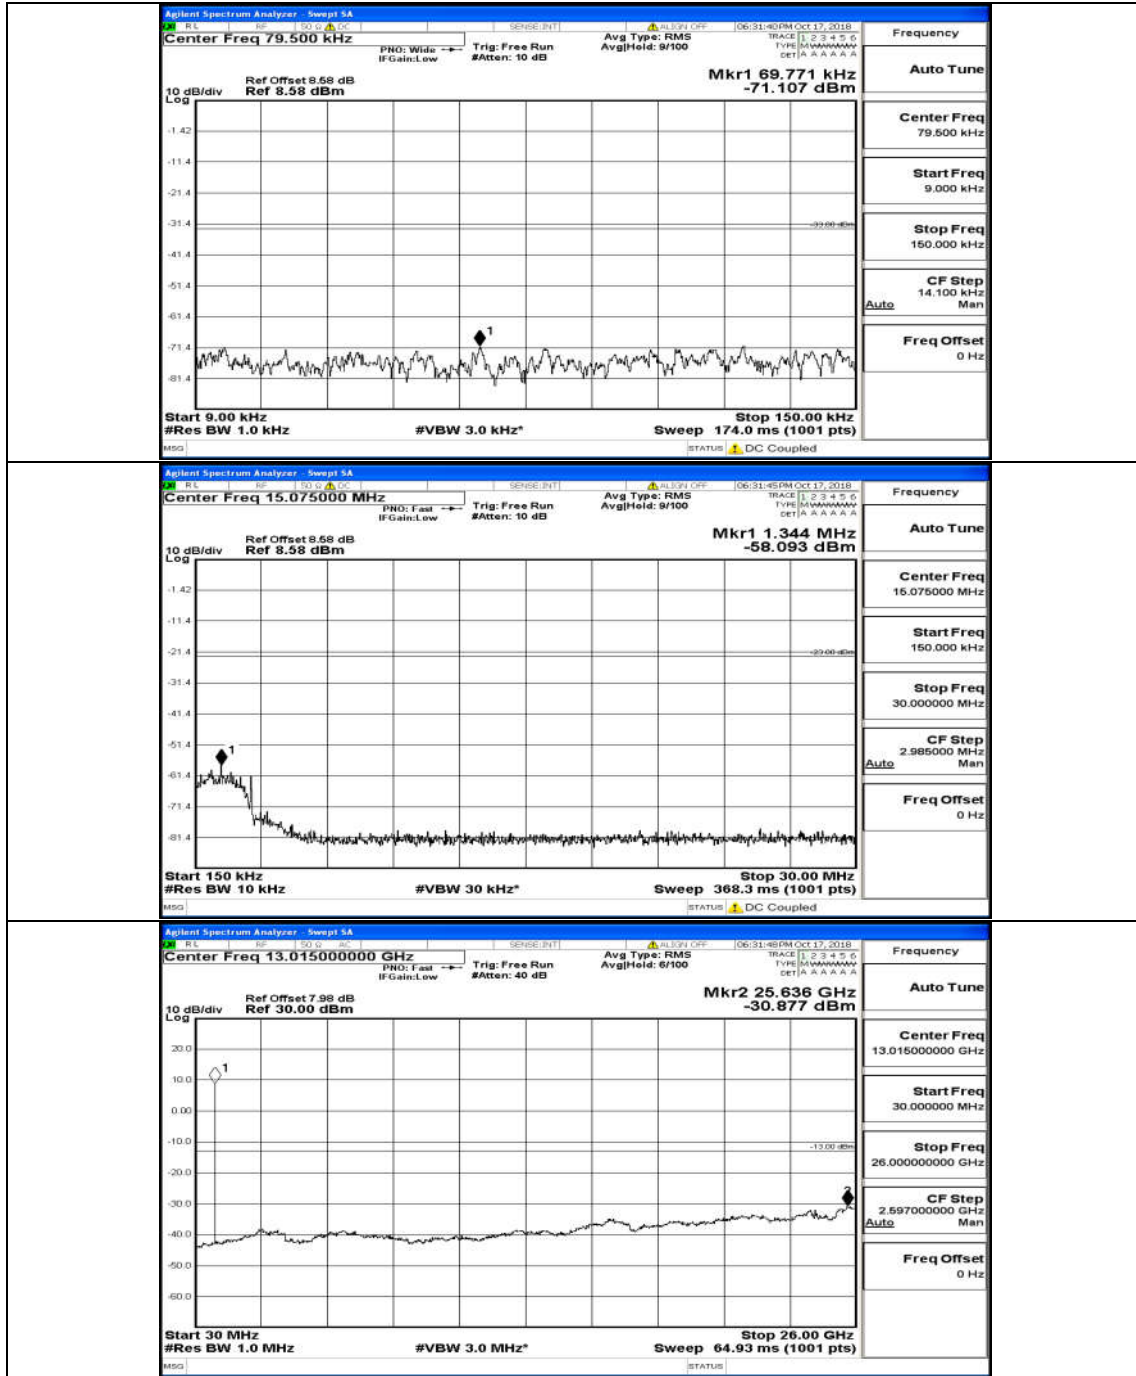

Test Graphs

Channel Bandwidth: 1.4 MHz

(Channel Bandwidth: 1.4 MHz)_HCH_QPSK_6RB#0

(Channel Bandwidth: 1.4 MHz)_LCH_16QAM_6RB#0

(Channel Bandwidth: 1.4 MHz)_MCH_16QAM_6RB#0

Channel Bandwidth: 3 MHz

(Channel Bandwidth: 3 MHz)_LCH_QPSK_15RB#0

(Channel Bandwidth: 3 MHz)_MCH_QPSK_15RB#0

(Channel Bandwidth: 3 MHz)_HCH_QPSK_15RB#0

(Channel Bandwidth: 3 MHz)_LCH_16QAM_15RB#0

(Channel Bandwidth: 3 MHz)_MCH_16QAM_15RB#0

(Channel Bandwidth: 3 MHz)_HCH_16QAM_15RB#0