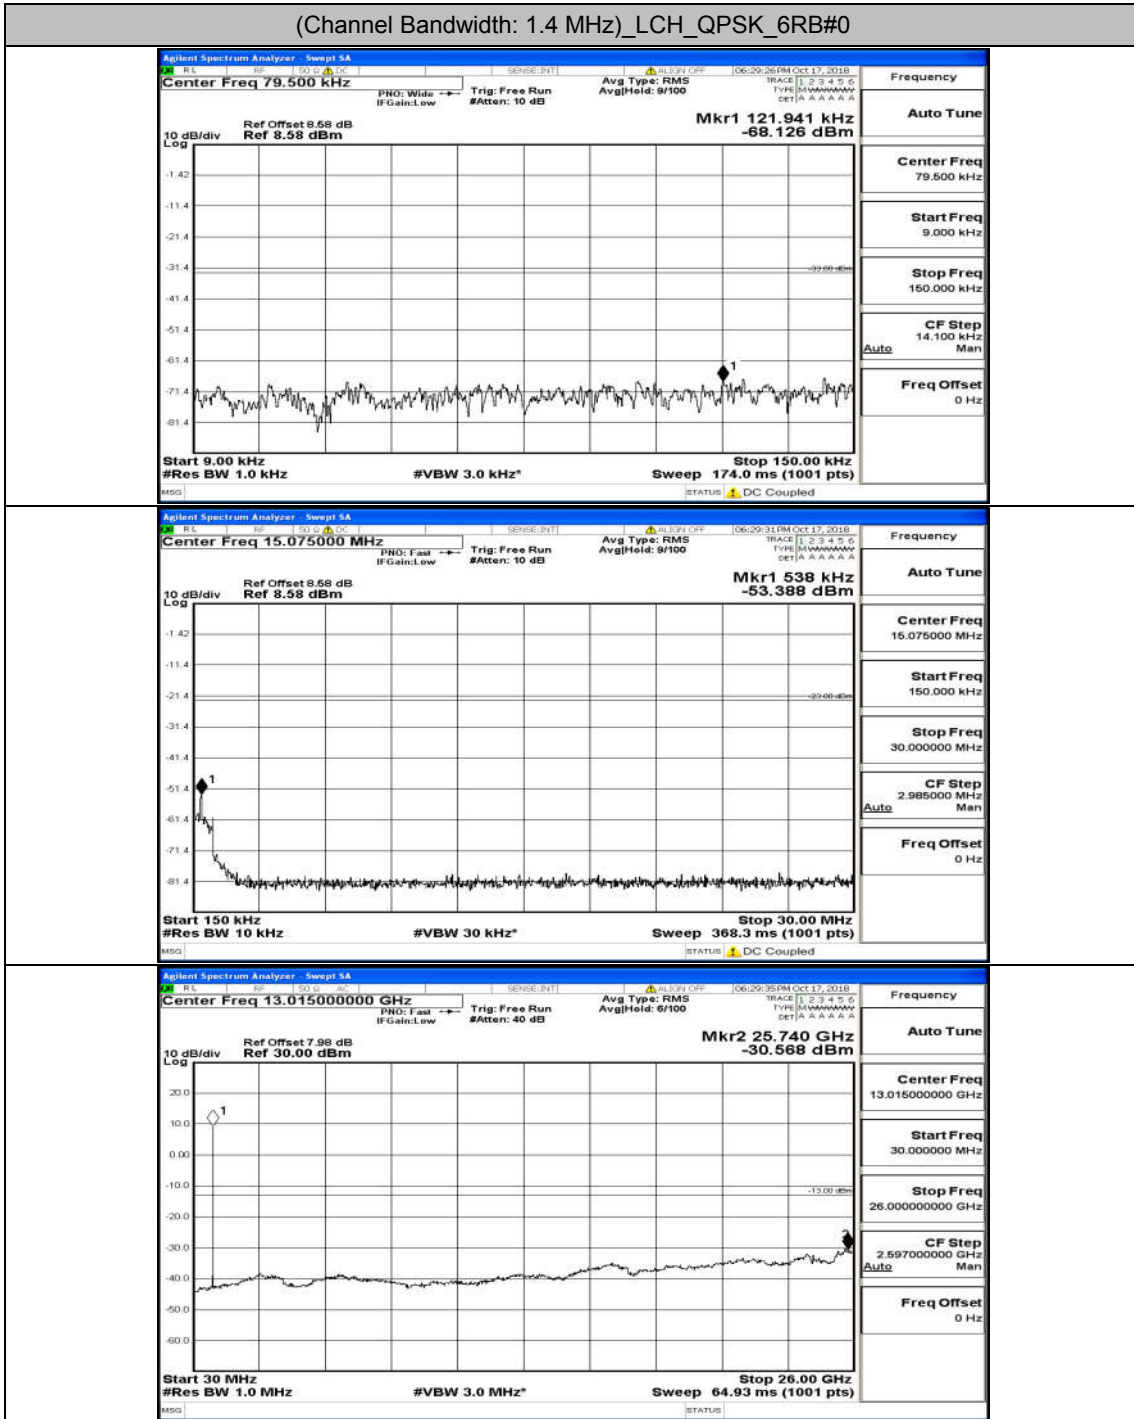

(Channel Bandwidth: 5 MHz)_LCH_16QAM_25RB#0

(Channel Bandwidth: 5 MHz)_HCH_16QAM_25RB#0

Channel Bandwidth: 10 MHz

Channel Bandwidth: 10 MHz_LCH_16QAM_50RB#0

Channel Bandwidth: 10 MHz_HCH_16QAM_50RB#0

Appendix C.5: Conducted Spurious Emission

Test Graphs

Channel Bandwidth: 1.4 MHz

(Channel Bandwidth: 1.4 MHz)_HCH_QPSK_6RB#0

(Channel Bandwidth: 1.4 MHz)_LCH_16QAM_6RB#0

(Channel Bandwidth: 1.4 MHz)_MCH_16QAM_6RB#0

Channel Bandwidth: 3 MHz

(Channel Bandwidth: 3 MHz)_LCH_QPSK_15RB#0