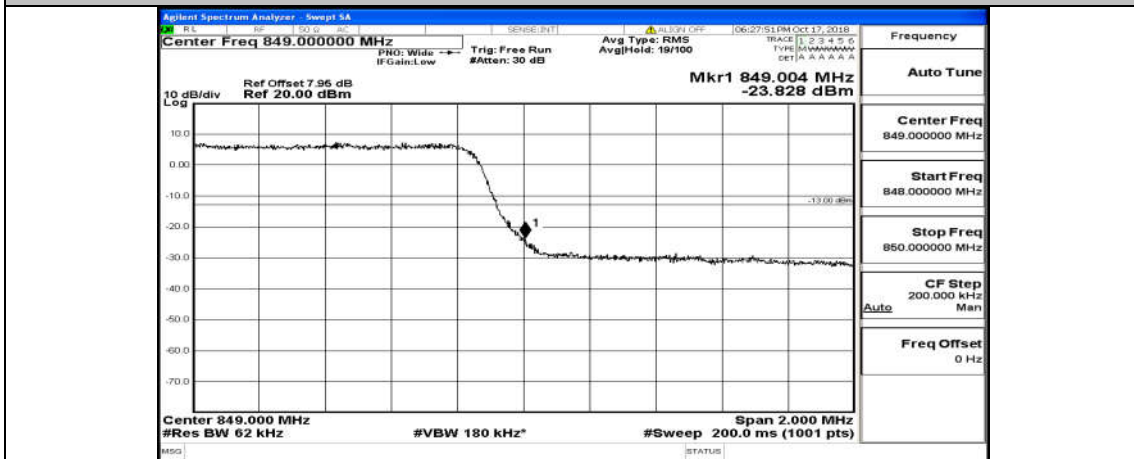

Appendix C.4: Band Edge

Test Graphs

Channel Bandwidth: 1.4 MHz

(Channel Bandwidth: 1.4 MHz)_LCH_16QAM_6RB#0

(Channel Bandwidth: 1.4 MHz)_HCH_16QAM_6RB#0

Channel Bandwidth: 3 MHz

(Channel Bandwidth: 3 MHz)_LCH_QPSK_15RB#0

(Channel Bandwidth: 3 MHz)_HCH_QPSK_15RB#0

(Channel Bandwidth: 3 MHz)_LCH_16QAM_15RB#0

(Channel Bandwidth: 3 MHz)_HCH_16QAM_15RB#0

Channel Bandwidth: 5 MHz

(Channel Bandwidth: 5 MHz)_LCH_QPSK_25RB#0

(Channel Bandwidth: 5 MHz)_HCH_QPSK_25RB#0