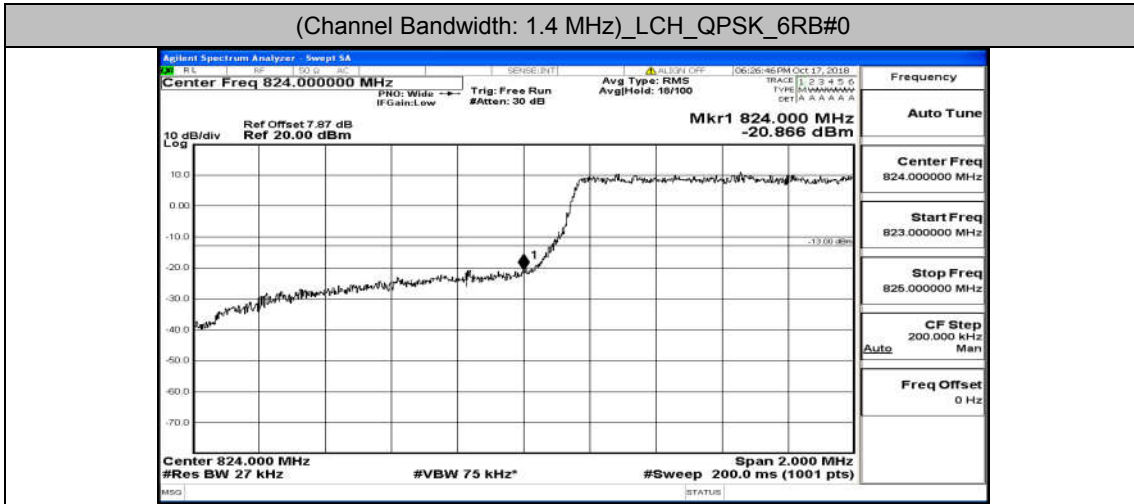

Appendix C.4: Band Edge

Test Graphs

Channel Bandwidth: 1.4 MHz

(Channel Bandwidth: 1.4 MHz)_LCH_16QAM_6RB#0

(Channel Bandwidth: 1.4 MHz)_HCH_16QAM_6RB#0

Channel Bandwidth: 3 MHz

(Channel Bandwidth: 3 MHz)_LCH_QPSK_15RB#0

(Channel Bandwidth: 3 MHz)_HCH_QPSK_15RB#0

(Channel Bandwidth: 3 MHz)_LCH_16QAM_15RB#0

(Channel Bandwidth: 3 MHz)_HCH_16QAM_15RB#0

Channel Bandwidth: 5 MHz

(Channel Bandwidth: 5 MHz)_LCH_QPSK_25RB#0

(Channel Bandwidth: 5 MHz)_HCH_QPSK_25RB#0