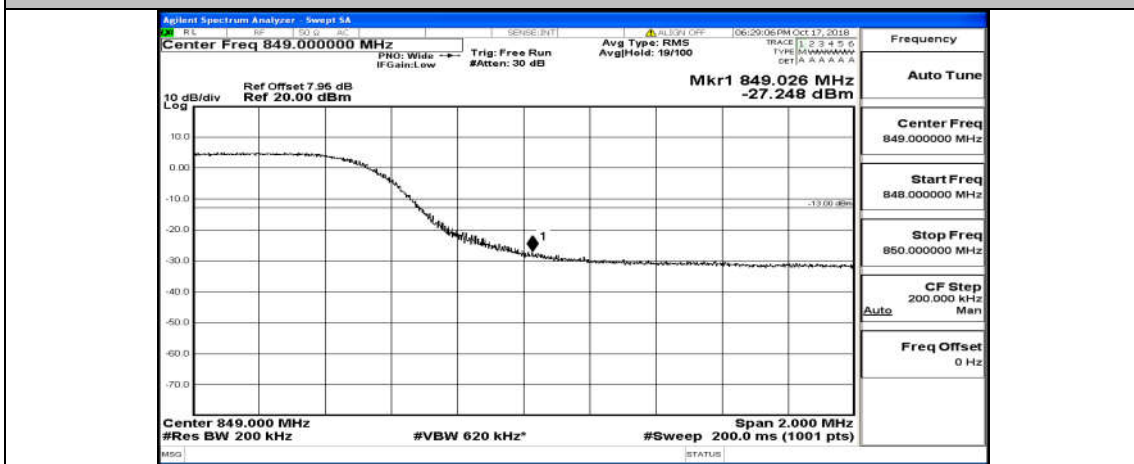

(Channel Bandwidth: 5 MHz)_LCH_16QAM_25RB#0

(Channel Bandwidth: 5 MHz)_HCH_16QAM_25RB#0

Channel Bandwidth: 10 MHz

Channel Bandwidth: 10 MHz_LCH_16QAM_50RB#0

Channel Bandwidth: 10 MHz_HCH_16QAM_50RB#0

Appendix C.5: Conducted Spurious Emission