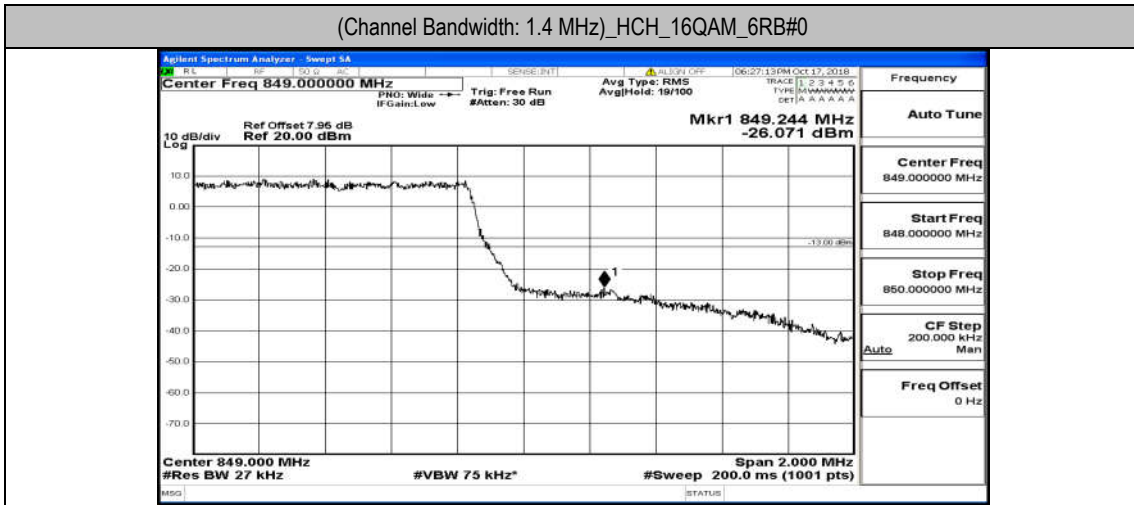

Appendix C.4: Band Edge

Test Graphs

Channel Bandwidth: 1.4 MHz

(Channel Bandwidth: 1.4 MHz)_LCH_16QAM_6RB#0

(Channel Bandwidth: 1.4 MHz)_HCH_16QAM_6RB#0

Channel Bandwidth: 3 MHz

(Channel Bandwidth: 3 MHz)_LCH_QPSK_15RB#0

(Channel Bandwidth: 3 MHz)_HCH_QPSK_15RB#0

(Channel Bandwidth: 3 MHz)_LCH_16QAM_15RB#0

(Channel Bandwidth: 3 MHz)_HCH_16QAM_15RB#0

Channel Bandwidth: 5 MHz

(Channel Bandwidth: 5 MHz)_LCH_QPSK_25RB#0

(Channel Bandwidth: 5 MHz)_HCH_QPSK_25RB#0