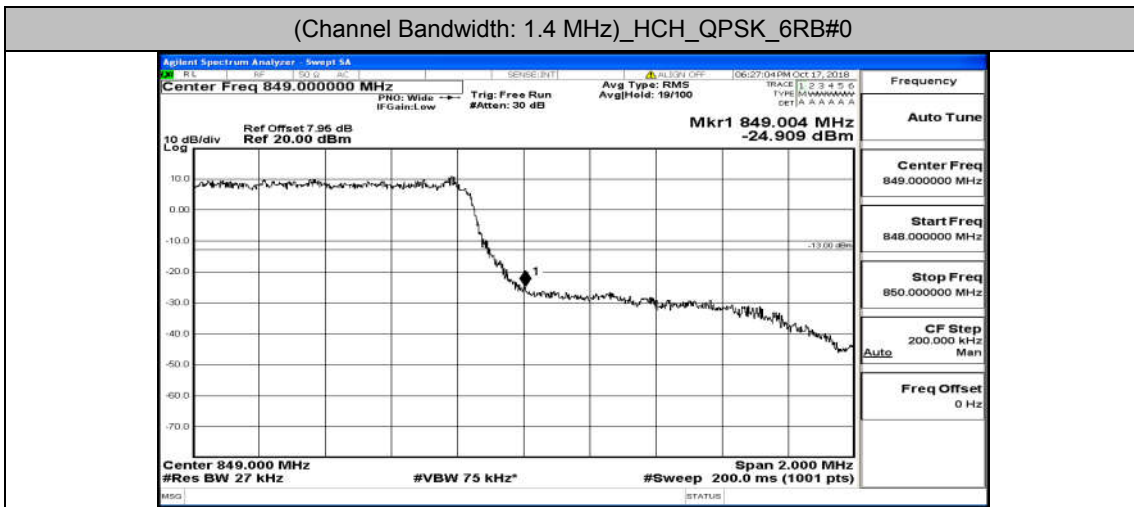

Appendix C.4: Band Edge

Test Graphs

Channel Bandwidth: 1.4 MHz

(Channel Bandwidth: 1.4 MHz)_LCH_16QAM_6RB#0

(Channel Bandwidth: 1.4 MHz)_HCH_16QAM_6RB#0

Channel Bandwidth: 3 MHz

(Channel Bandwidth: 3 MHz)_LCH_QPSK_15RB#0

(Channel Bandwidth: 3 MHz)_HCH_QPSK_15RB#0

(Channel Bandwidth: 3 MHz)_LCH_16QAM_15RB#0

(Channel Bandwidth: 3 MHz)_HCH_16QAM_15RB#0

Channel Bandwidth: 5 MHz

(Channel Bandwidth: 5 MHz)_LCH_QPSK_25RB#0

(Channel Bandwidth: 5 MHz)_HCH_QPSK_25RB#0