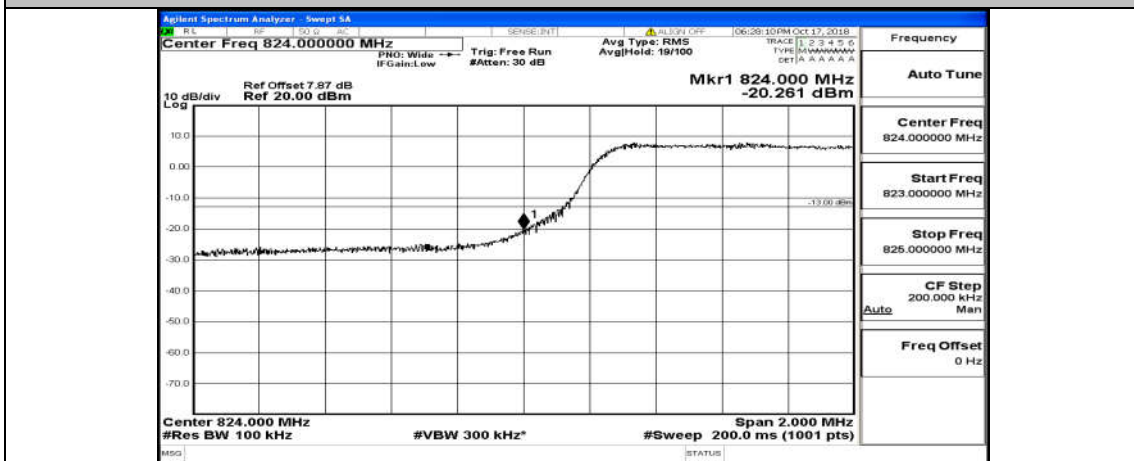

(Channel Bandwidth: 3 MHz)_HCH_QPSK_15RB#0

(Channel Bandwidth: 3 MHz)_LCH_16QAM_15RB#0

(Channel Bandwidth: 3 MHz)_HCH_16QAM_15RB#0

Channel Bandwidth: 5 MHz

(Channel Bandwidth: 5 MHz)_LCH_QPSK_25RB#0

(Channel Bandwidth: 5 MHz)_HCH_QPSK_25RB#0

(Channel Bandwidth: 5 MHz)_LCH_16QAM_25RB#0

(Channel Bandwidth: 5 MHz)_HCH_16QAM_25RB#0

Channel Bandwidth: 10 MHz

Channel Bandwidth: 10 MHz_LCH_16QAM_50RB#0

Channel Bandwidth: 10 MHz_HCH_16QAM_50RB#0

Appendix C.5: Conducted Spurious Emission