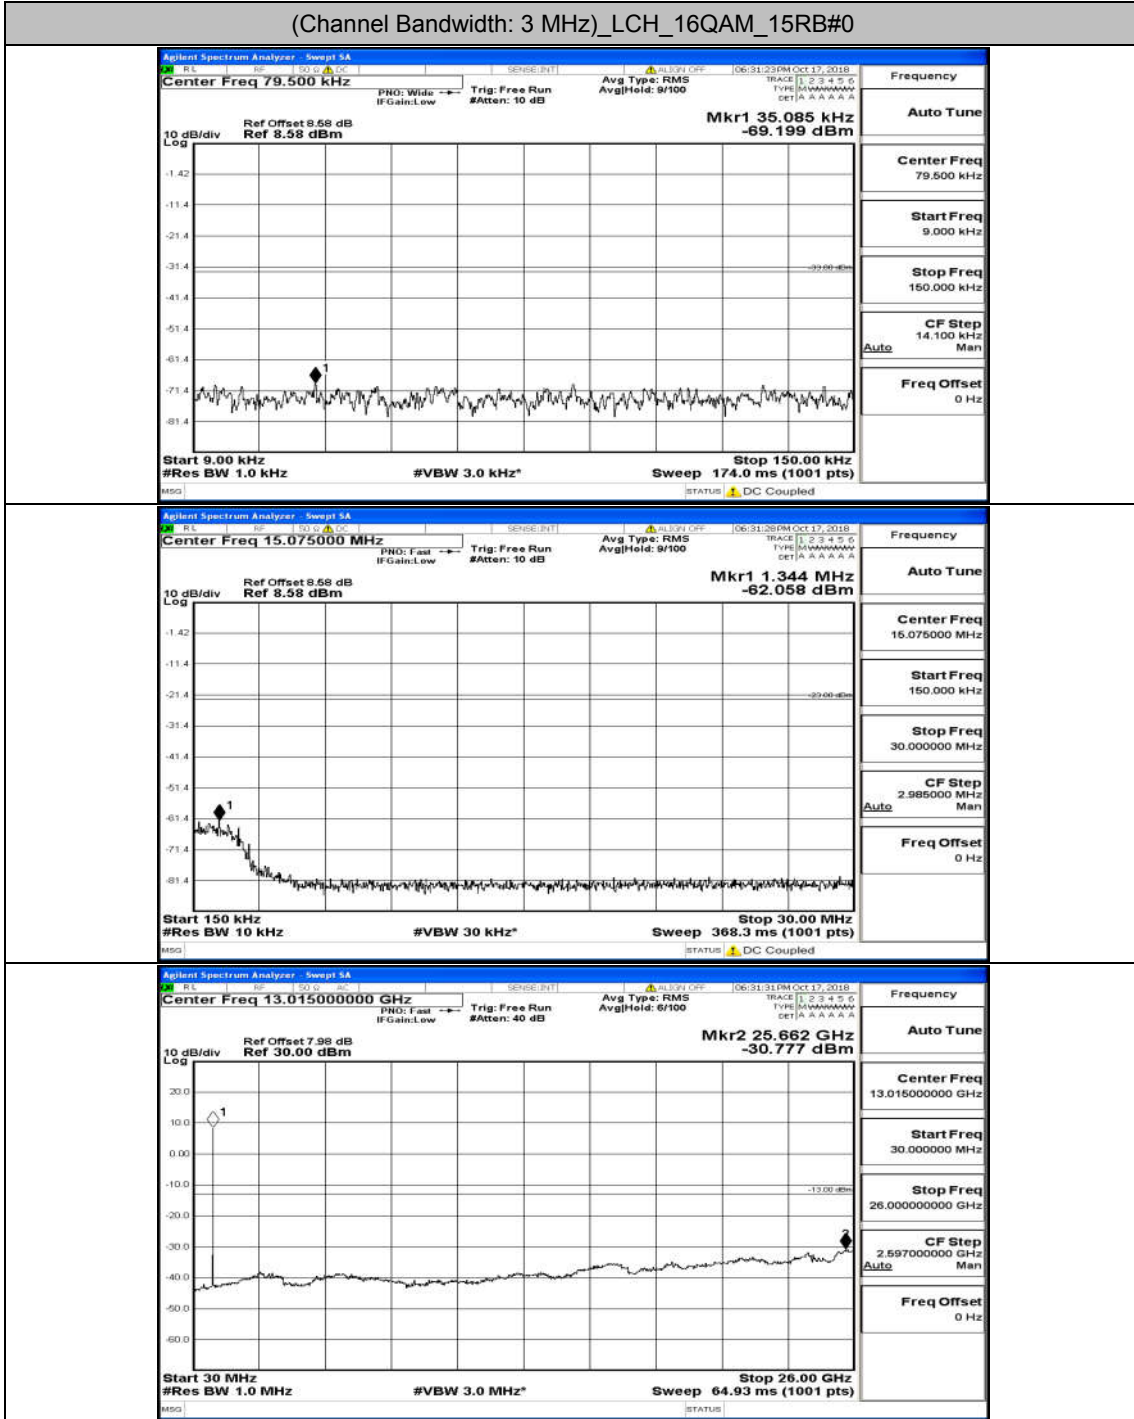

(Channel Bandwidth: 3 MHz)_LCH_16QAM_15RB#0