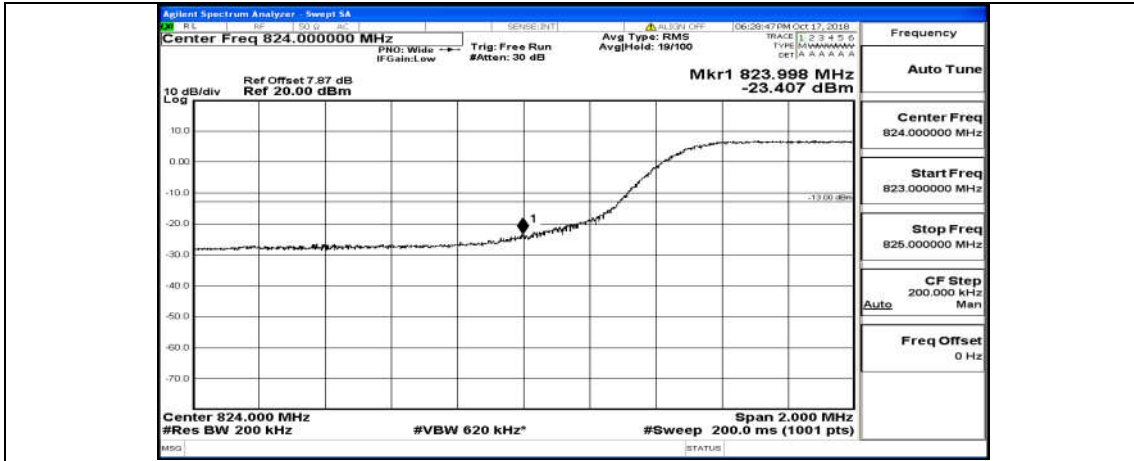

(Channel Bandwidth: 5 MHz)_LCH_16QAM_25RB#0

(Channel Bandwidth: 5 MHz)_HCH_16QAM_25RB#0

Channel Bandwidth: 10 MHz

Channel Bandwidth: 10 MHz_LCH_16QAM_50RB#0

Channel Bandwidth: 10 MHz_HCH_16QAM_50RB#0

Appendix C.5: Conducted Spurious Emission

Test Graphs

Channel Bandwidth: 1.4 MHz

(Channel Bandwidth: 1.4 MHz)_HCH_QPSK_6RB#0

(Channel Bandwidth: 1.4 MHz)_LCH_16QAM_6RB#0

(Channel Bandwidth: 1.4 MHz)_MCH_16QAM_6RB#0

Channel Bandwidth: 3 MHz

(Channel Bandwidth: 3 MHz)_LCH_QPSK_15RB#0