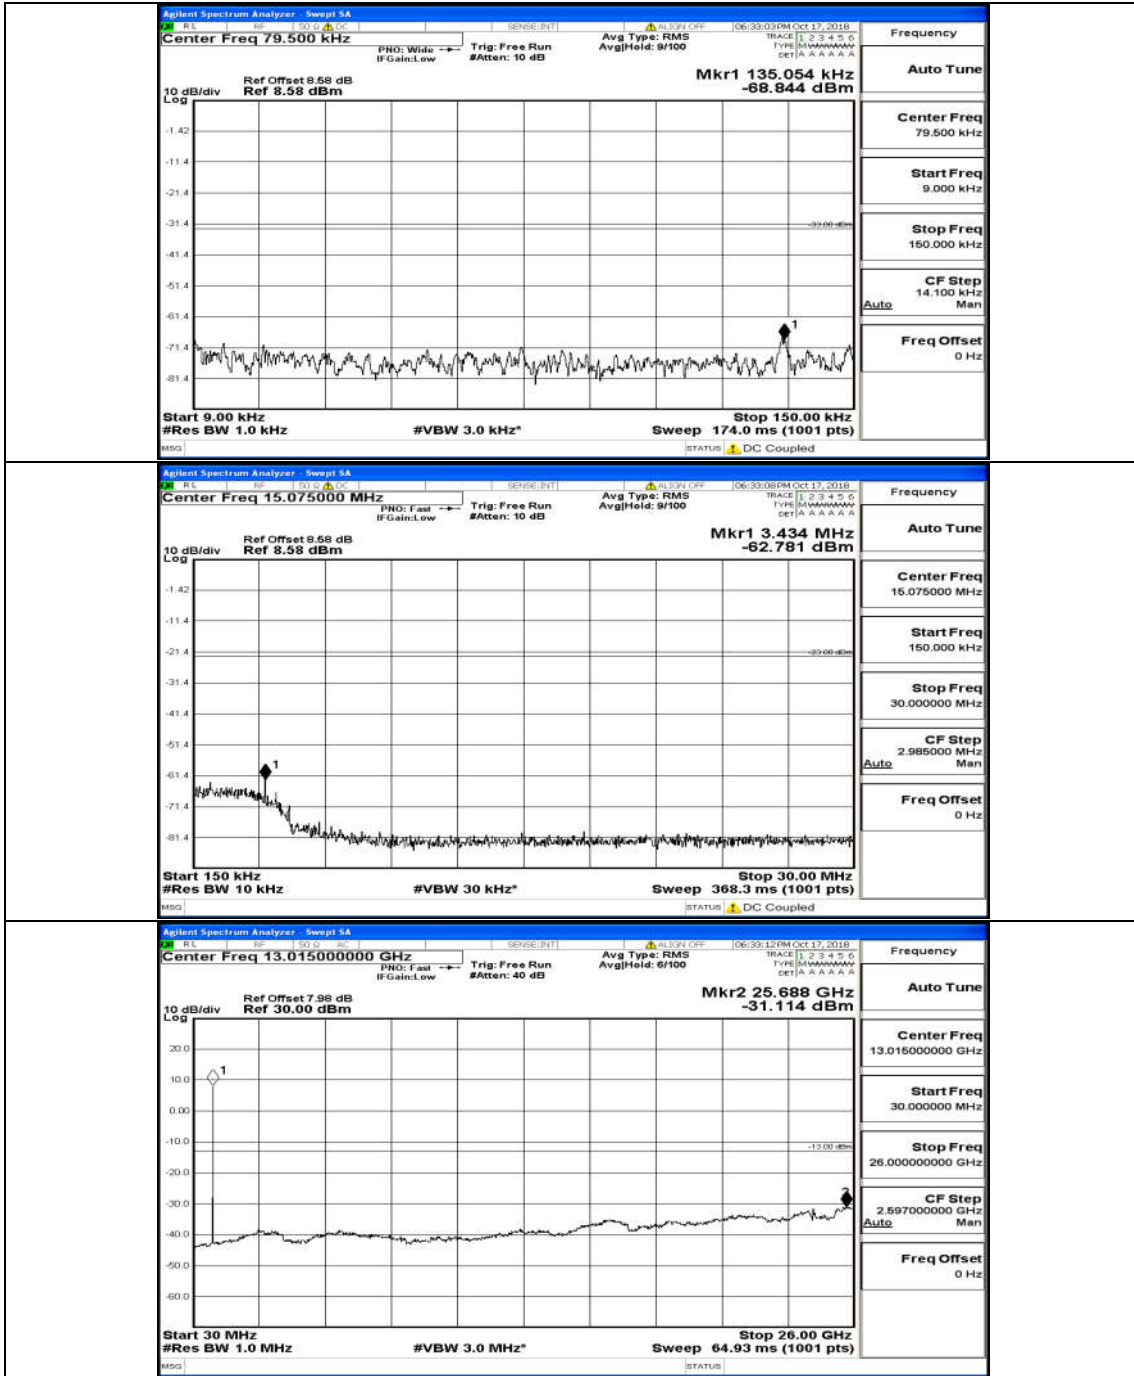

Channel Bandwidth: 5 MHz

(Channel Bandwidth: 5 MHz)_MCH_QPSK_25RB#0

(Channel Bandwidth: 5 MHz)_HCH_QPSK_25RB#0

(Channel Bandwidth: 5 MHz)_LCH_16QAM_25RB#0

(Channel Bandwidth: 5 MHz)_MCH_16QAM_25RB#0

(Channel Bandwidth: 5 MHz)_HCH_16QAM_25RB#0

Channel Bandwidth: 10 MHz

Channel Bandwidth: 10 MHz_LCH_QPSK_50RB#0

Channel Bandwidth: 10 MHz_MCH_QPSK_50RB#0

Channel Bandwidth: 10 MHz_HCH_QPSK_50RB#0

Channel Bandwidth: 10 MHz_LCH_16QAM_50RB#0

Channel Bandwidth: 10 MHz_MCH_16QAM_50RB#0