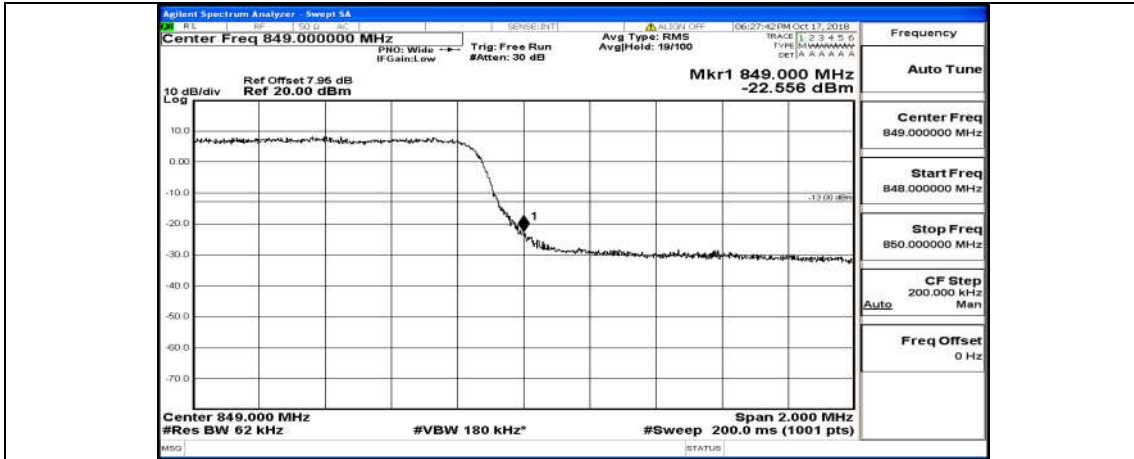

Appendix C.4: Band Edge

Test Graphs

Channel Bandwidth: 1.4 MHz

(Channel Bandwidth: 1.4 MHz)_LCH_16QAM_6RB#0

(Channel Bandwidth: 1.4 MHz)_HCH_16QAM_6RB#0

Channel Bandwidth: 3 MHz

(Channel Bandwidth: 3 MHz)_LCH_QPSK_15RB#0

(Channel Bandwidth: 3 MHz)_HCH_QPSK_15RB#0

(Channel Bandwidth: 3 MHz)_LCH_16QAM_15RB#0

(Channel Bandwidth: 3 MHz)_HCH_16QAM_15RB#0

Channel Bandwidth: 5 MHz

(Channel Bandwidth: 5 MHz)_LCH_QPSK_25RB#0

(Channel Bandwidth: 5 MHz)_HCH_QPSK_25RB#0