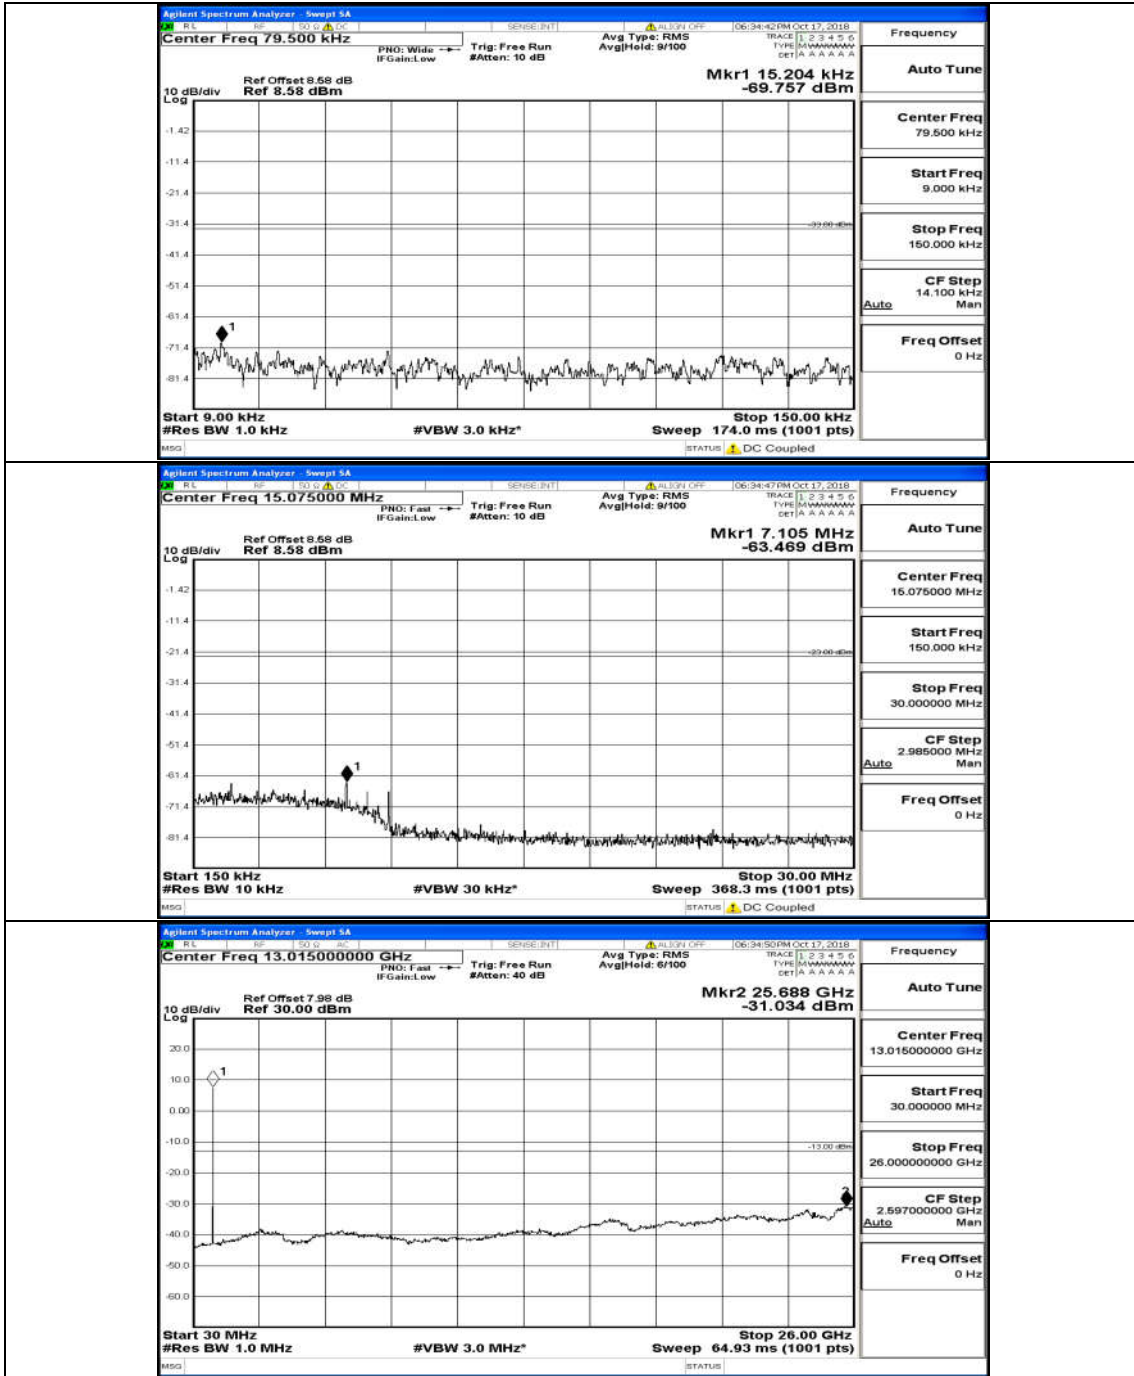

Channel Bandwidth: 10 MHz

Channel Bandwidth: 10 MHz_LCH_QPSK_50RB#0

Channel Bandwidth: 10 MHz_MCH_QPSK_50RB#0

Channel Bandwidth: 10 MHz_HCH_QPSK_50RB#0

Channel Bandwidth: 10 MHz_LCH_16QAM_50RB#0

Channel Bandwidth: 10 MHz_MCH_16QAM_50RB#0

Channel Bandwidth: 10 MHz_HCH_16QAM_50RB#0