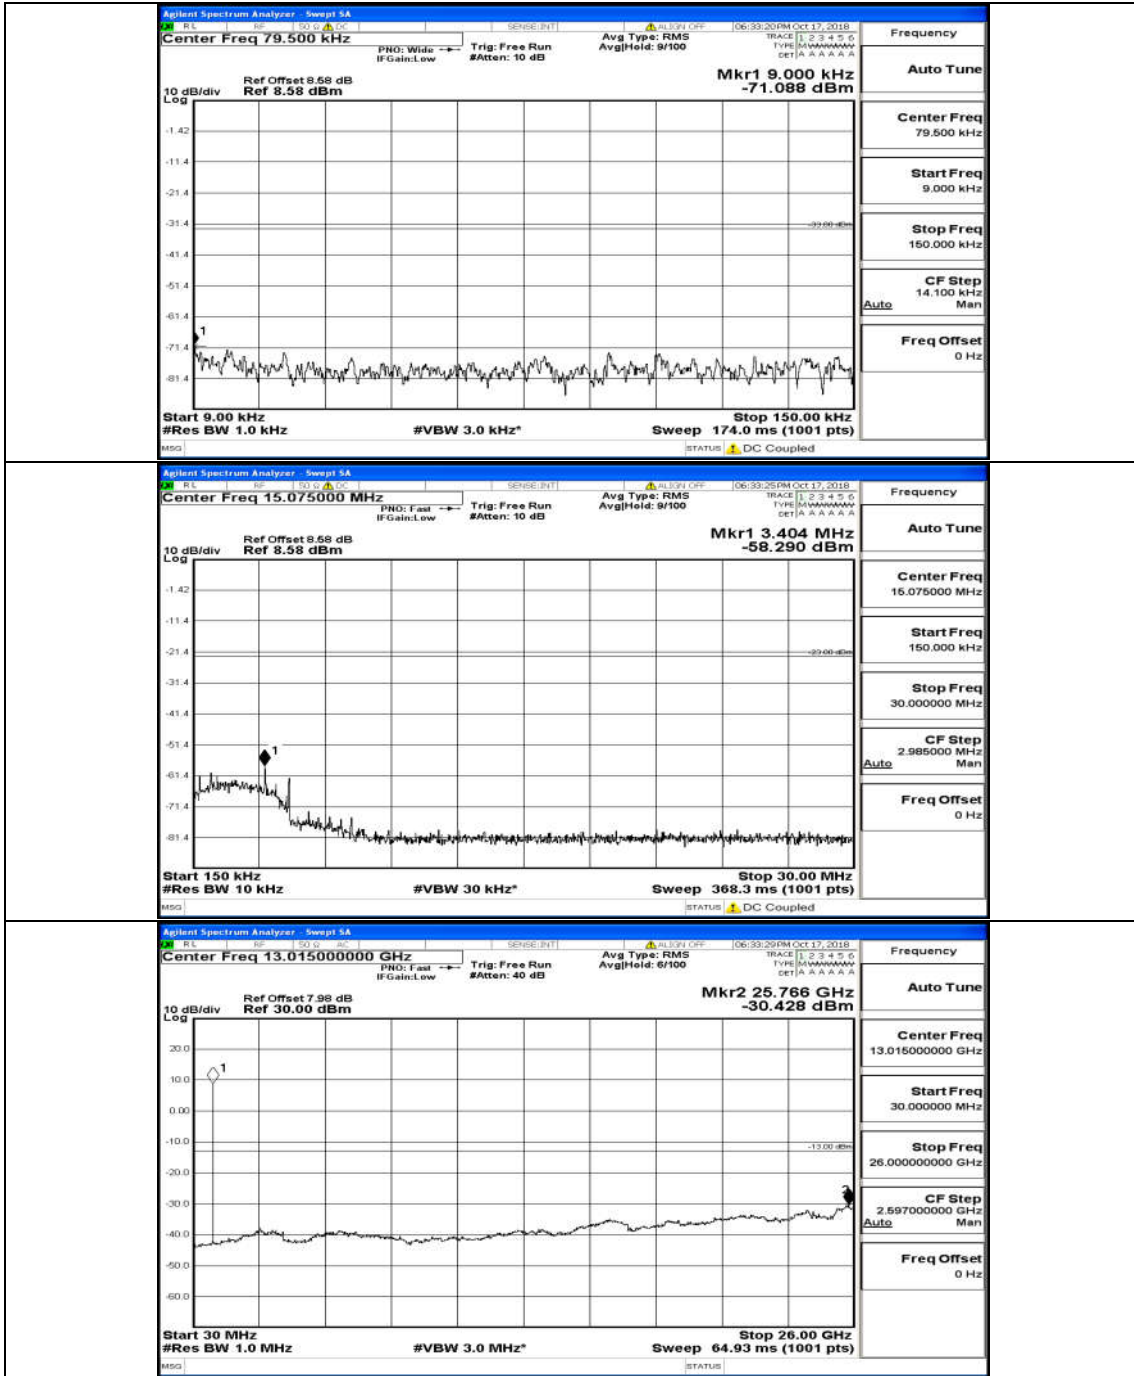

Test Graphs

Channel Bandwidth: 1.4 MHz

(Channel Bandwidth: 1.4 MHz)_HCH_QPSK_6RB#0

(Channel Bandwidth: 1.4 MHz)_LCH_16QAM_6RB#0

(Channel Bandwidth: 1.4 MHz)_MCH_16QAM_6RB#0

Channel Bandwidth: 3 MHz

(Channel Bandwidth: 3 MHz)_LCH_QPSK_15RB#0

(Channel Bandwidth: 3 MHz)_MCH_QPSK_15RB#0

(Channel Bandwidth: 3 MHz)_HCH_QPSK_15RB#0

(Channel Bandwidth: 3 MHz)_LCH_16QAM_15RB#0

(Channel Bandwidth: 3 MHz)_MCH_16QAM_15RB#0

(Channel Bandwidth: 3 MHz)_HCH_16QAM_15RB#0

Channel Bandwidth: 5 MHz

(Channel Bandwidth: 5 MHz)_MCH_QPSK_25RB#0

(Channel Bandwidth: 5 MHz)_HCH_QPSK_25RB#0

(Channel Bandwidth: 5 MHz)_LCH_16QAM_25RB#0

(Channel Bandwidth: 5 MHz)_MCH_16QAM_25RB#0

(Channel Bandwidth: 5 MHz)_HCH_16QAM_25RB#0