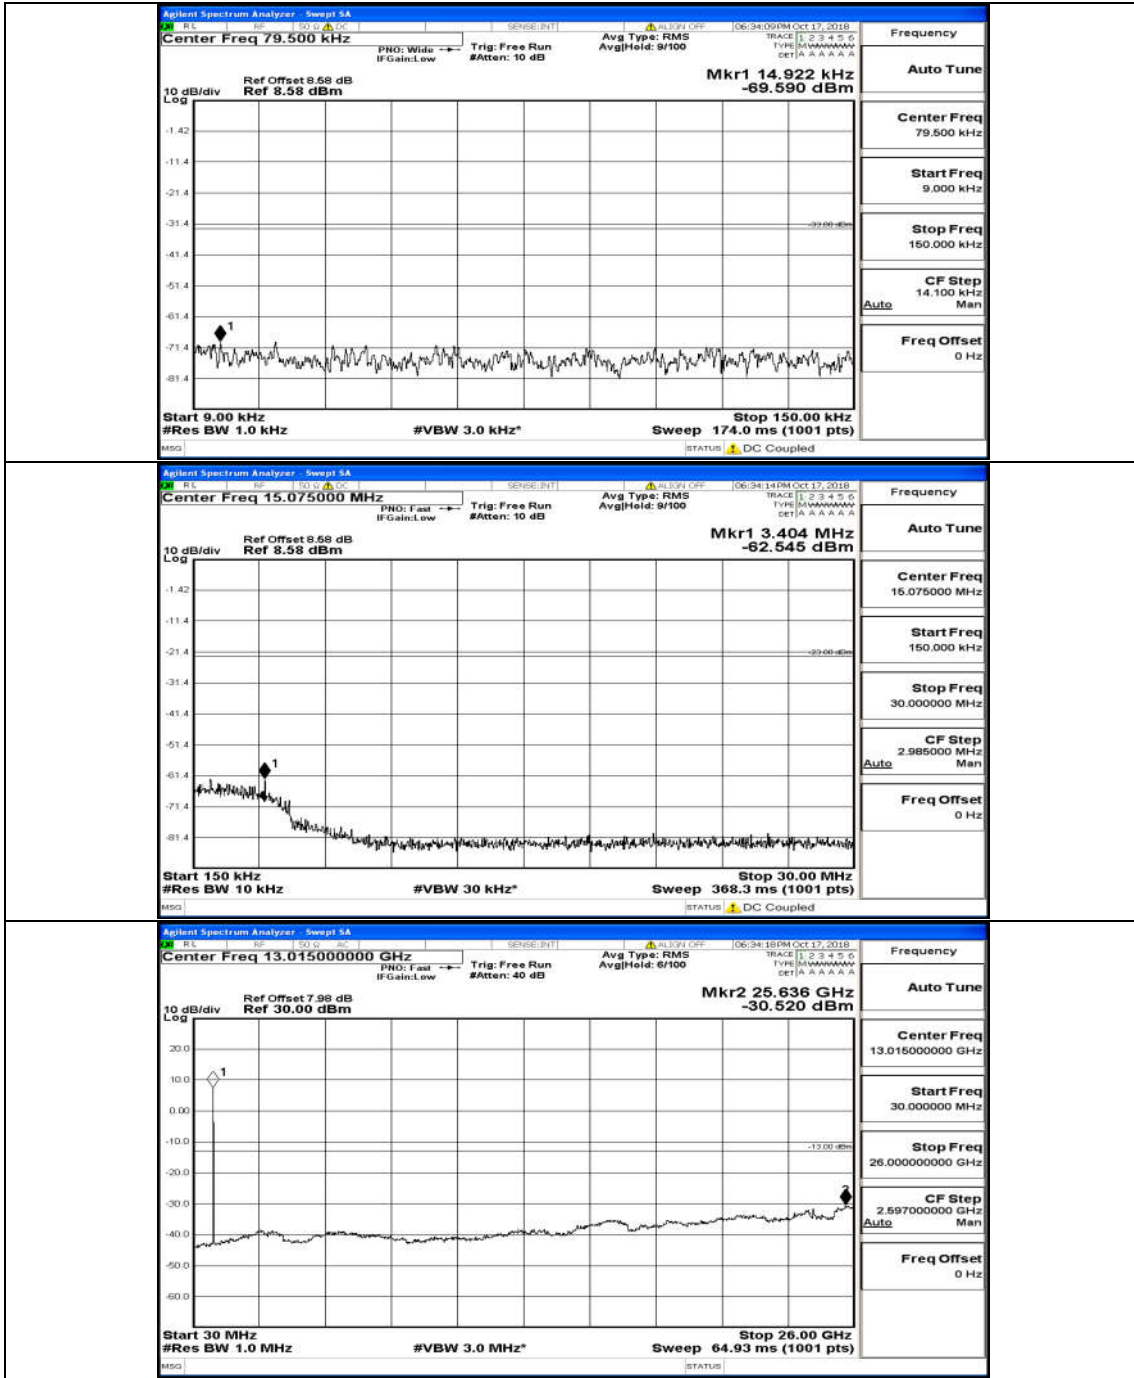

Channel Bandwidth: 5 MHz

(Channel Bandwidth: 5 MHz)_MCH_QPSK_25RB#0

(Channel Bandwidth: 5 MHz)_HCH_QPSK_25RB#0

(Channel Bandwidth: 5 MHz)_LCH_16QAM_25RB#0

(Channel Bandwidth: 5 MHz)_MCH_16QAM_25RB#0

(Channel Bandwidth: 5 MHz)_HCH_16QAM_25RB#0

Channel Bandwidth: 10 MHz

Channel Bandwidth: 10 MHz_LCH_QPSK_50RB#0

Channel Bandwidth: 10 MHz_MCH_QPSK_50RB#0

Channel Bandwidth: 10 MHz_HCH_QPSK_50RB#0

Channel Bandwidth: 10 MHz_LCH_16QAM_50RB#0

Channel Bandwidth: 10 MHz_MCH_16QAM_50RB#0