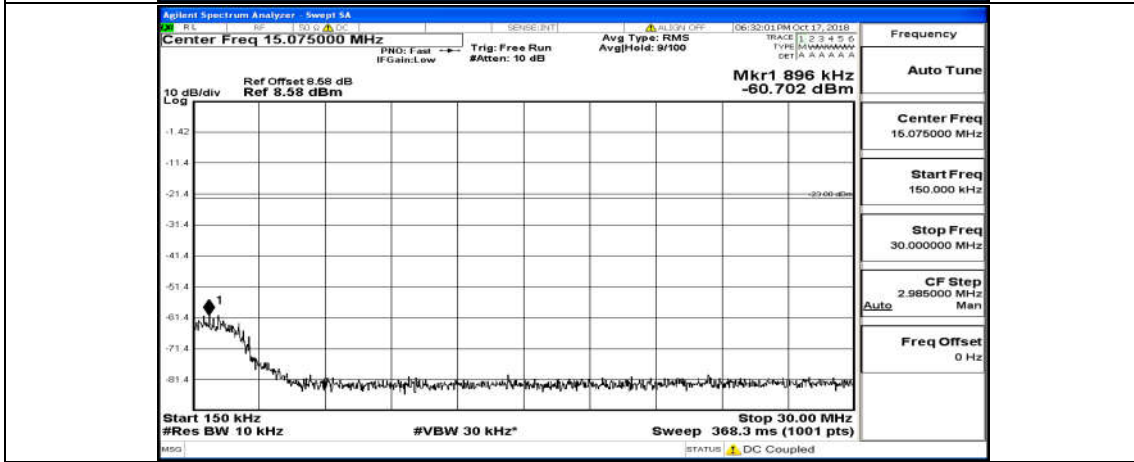

(Channel Bandwidth: 3 MHz)_MCH_QPSK_15RB#0

(Channel Bandwidth: 3 MHz)_HCH_QPSK_15RB#0

(Channel Bandwidth: 3 MHz)_LCH_16QAM_15RB#0

(Channel Bandwidth: 3 MHz)_MCH_16QAM_15RB#0

(Channel Bandwidth: 3 MHz)_HCH_16QAM_15RB#0