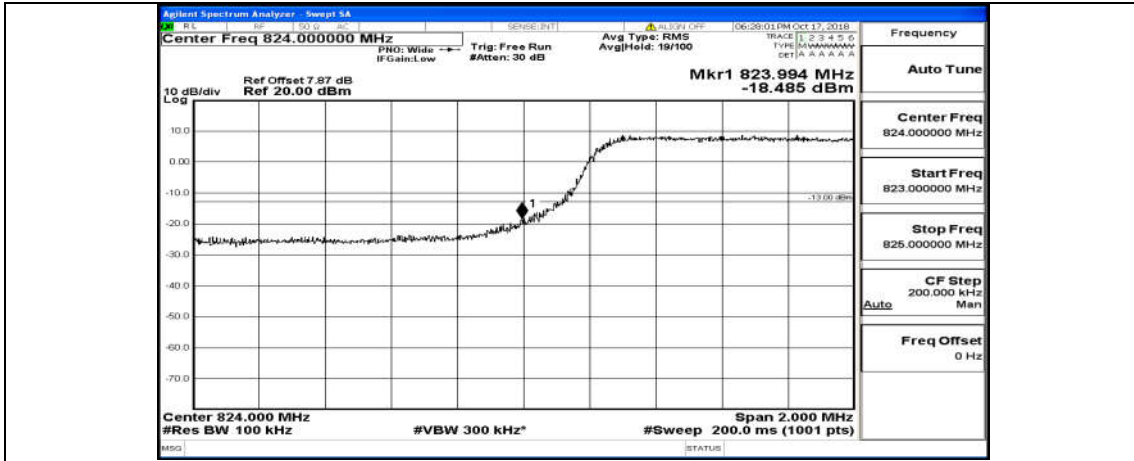

(Channel Bandwidth: 3 MHz)_HCH_QPSK_15RB#0

(Channel Bandwidth: 3 MHz)_LCH_16QAM_15RB#0

(Channel Bandwidth: 3 MHz)_HCH_16QAM_15RB#0

Channel Bandwidth: 5 MHz

(Channel Bandwidth: 5 MHz)_LCH_QPSK_25RB#0

(Channel Bandwidth: 5 MHz)_HCH_QPSK_25RB#0

(Channel Bandwidth: 5 MHz)_LCH_16QAM_25RB#0

(Channel Bandwidth: 5 MHz)_HCH_16QAM_25RB#0

Channel Bandwidth: 10 MHz

Channel Bandwidth: 10 MHz_LCH_16QAM_50RB#0

Channel Bandwidth: 10 MHz_HCH_16QAM_50RB#0

Appendix C.5: Conducted Spurious Emission