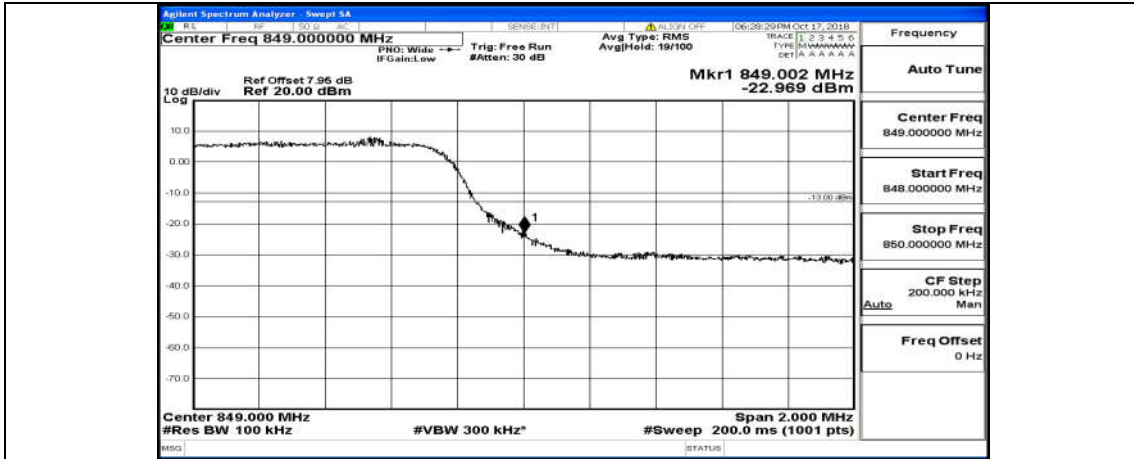

(Channel Bandwidth: 3 MHz)_HCH_QPSK_15RB#0

(Channel Bandwidth: 3 MHz)_LCH_16QAM_15RB#0

(Channel Bandwidth: 3 MHz)_HCH_16QAM_15RB#0

Channel Bandwidth: 5 MHz

(Channel Bandwidth: 5 MHz)_LCH_QPSK_25RB#0

(Channel Bandwidth: 5 MHz)_HCH_QPSK_25RB#0

(Channel Bandwidth: 5 MHz)_LCH_16QAM_25RB#0

(Channel Bandwidth: 5 MHz)_HCH_16QAM_25RB#0

Channel Bandwidth: 10 MHz

Channel Bandwidth: 10 MHz_LCH_16QAM_50RB#0

Channel Bandwidth: 10 MHz_HCH_16QAM_50RB#0

Appendix C.5: Conducted Spurious Emission