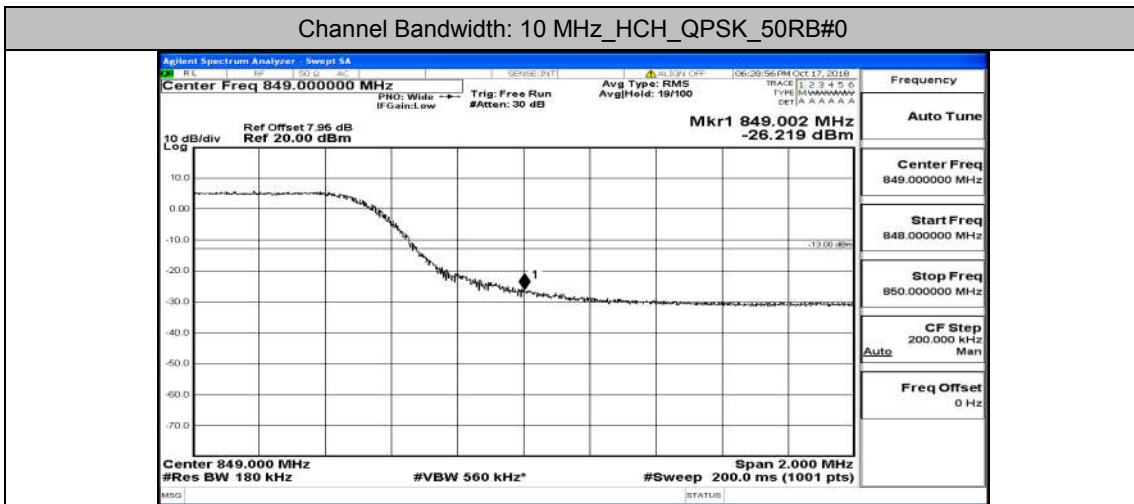

(Channel Bandwidth: 3 MHz)_HCH_QPSK_15RB#0

(Channel Bandwidth: 3 MHz)_LCH_16QAM_15RB#0

(Channel Bandwidth: 3 MHz)_HCH_16QAM_15RB#0

Channel Bandwidth: 5 MHz

(Channel Bandwidth: 5 MHz)_LCH_QPSK_25RB#0

(Channel Bandwidth: 5 MHz)_HCH_QPSK_25RB#0

(Channel Bandwidth: 5 MHz)_LCH_16QAM_25RB#0

(Channel Bandwidth: 5 MHz)_HCH_16QAM_25RB#0

Channel Bandwidth: 10 MHz

Channel Bandwidth: 10 MHz_LCH_16QAM_50RB#0

Channel Bandwidth: 10 MHz_HCH_16QAM_50RB#0

Appendix C.5: Conducted Spurious Emission