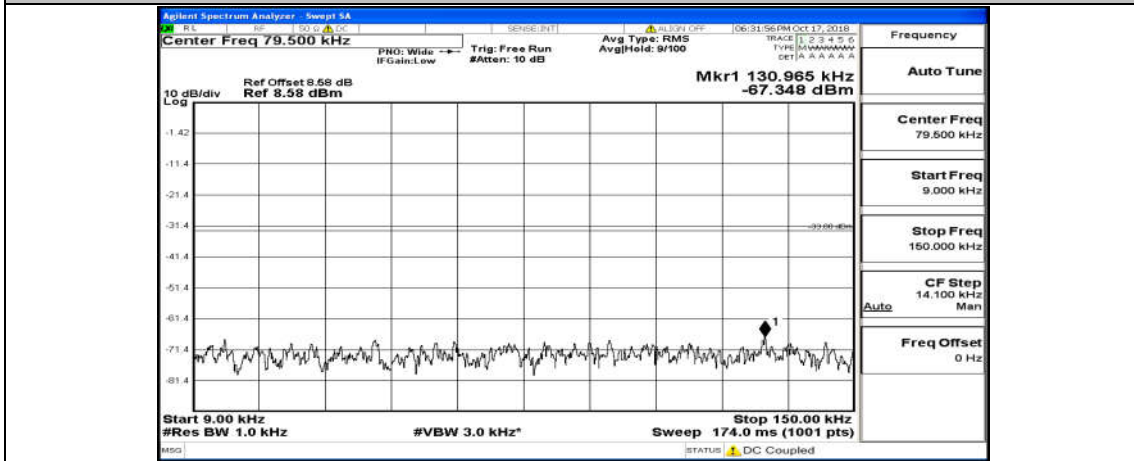

(Channel Bandwidth: 3 MHz)_MCH_QPSK_15RB#0

(Channel Bandwidth: 3 MHz)_HCH_QPSK_15RB#0

(Channel Bandwidth: 3 MHz)_LCH_16QAM_15RB#0

(Channel Bandwidth: 3 MHz)_MCH_16QAM_15RB#0

(Channel Bandwidth: 3 MHz)_HCH_16QAM_15RB#0