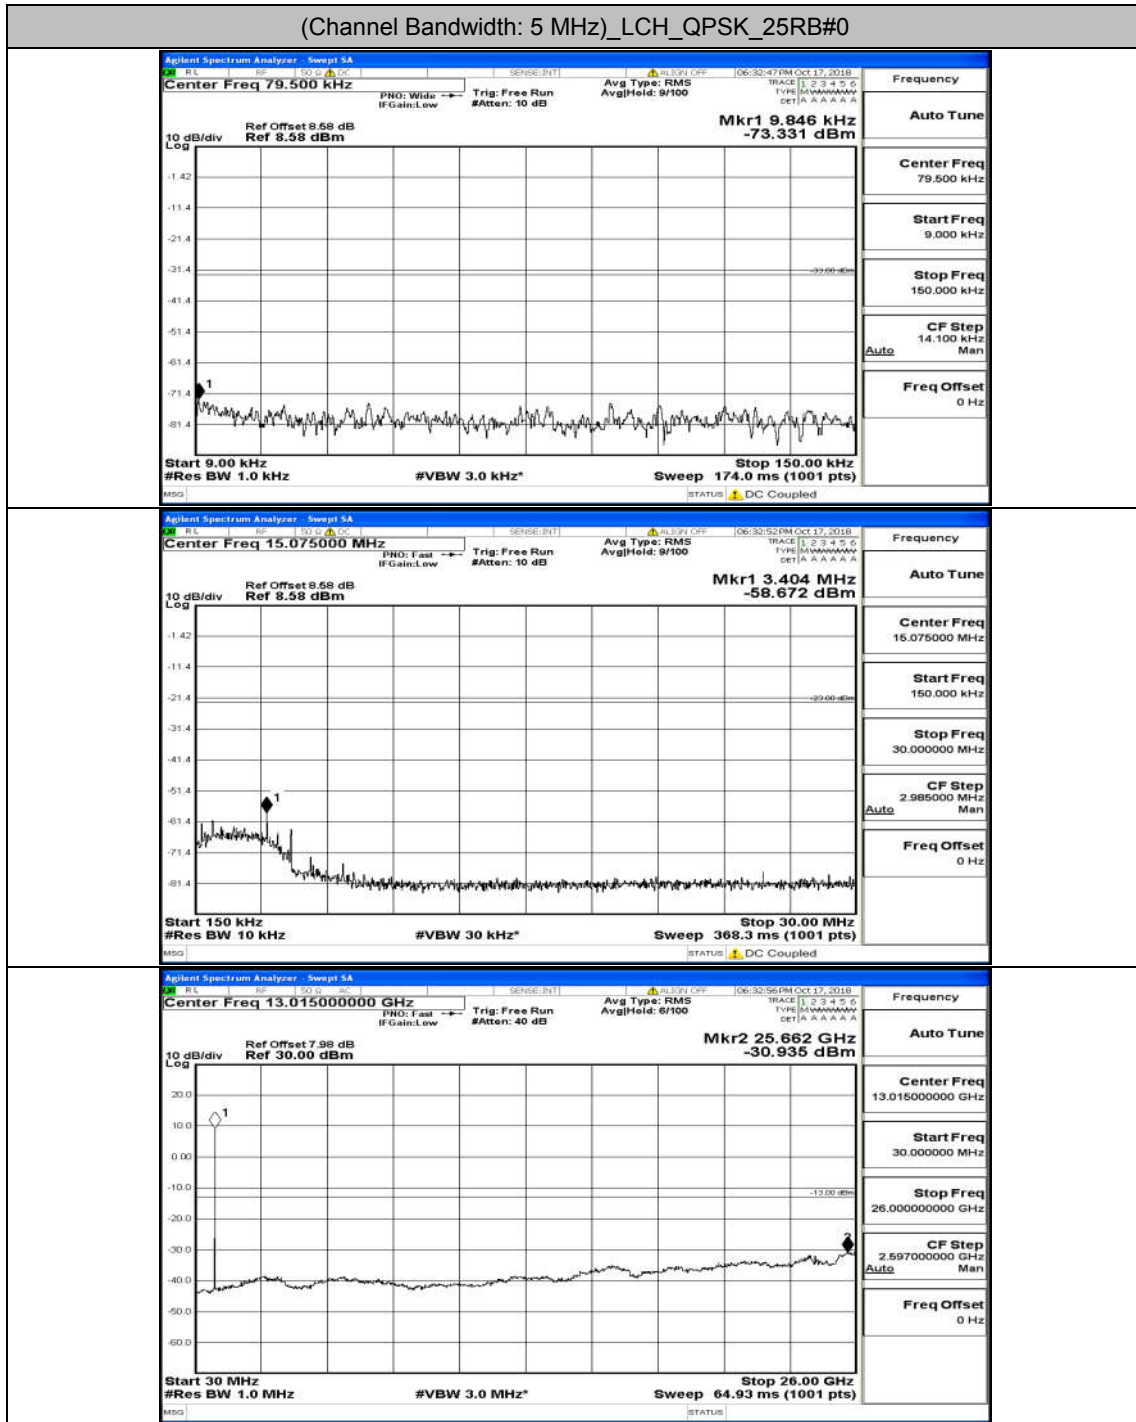

Channel Bandwidth: 5 MHz