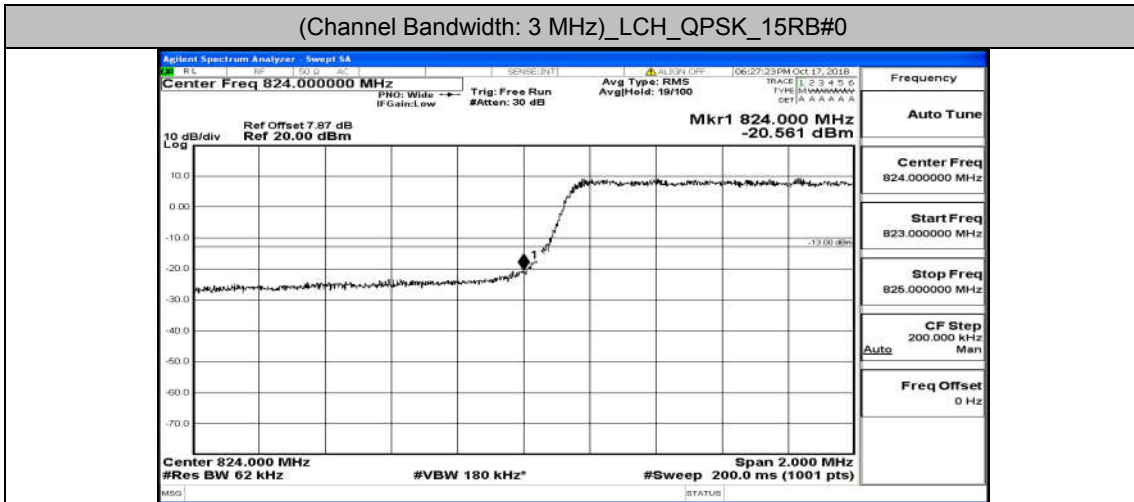

Appendix C.4: Band Edge

Test Graphs

Channel Bandwidth: 1.4 MHz

(Channel Bandwidth: 1.4 MHz)_LCH_16QAM_6RB#0

(Channel Bandwidth: 1.4 MHz)_HCH_16QAM_6RB#0

Channel Bandwidth: 3 MHz

(Channel Bandwidth: 3 MHz)_LCH_QPSK_15RB#0

(Channel Bandwidth: 3 MHz)_HCH_QPSK_15RB#0

(Channel Bandwidth: 3 MHz)_LCH_16QAM_15RB#0

(Channel Bandwidth: 3 MHz)_HCH_16QAM_15RB#0

Channel Bandwidth: 5 MHz

(Channel Bandwidth: 5 MHz)_LCH_QPSK_25RB#0

(Channel Bandwidth: 5 MHz)_HCH_QPSK_25RB#0