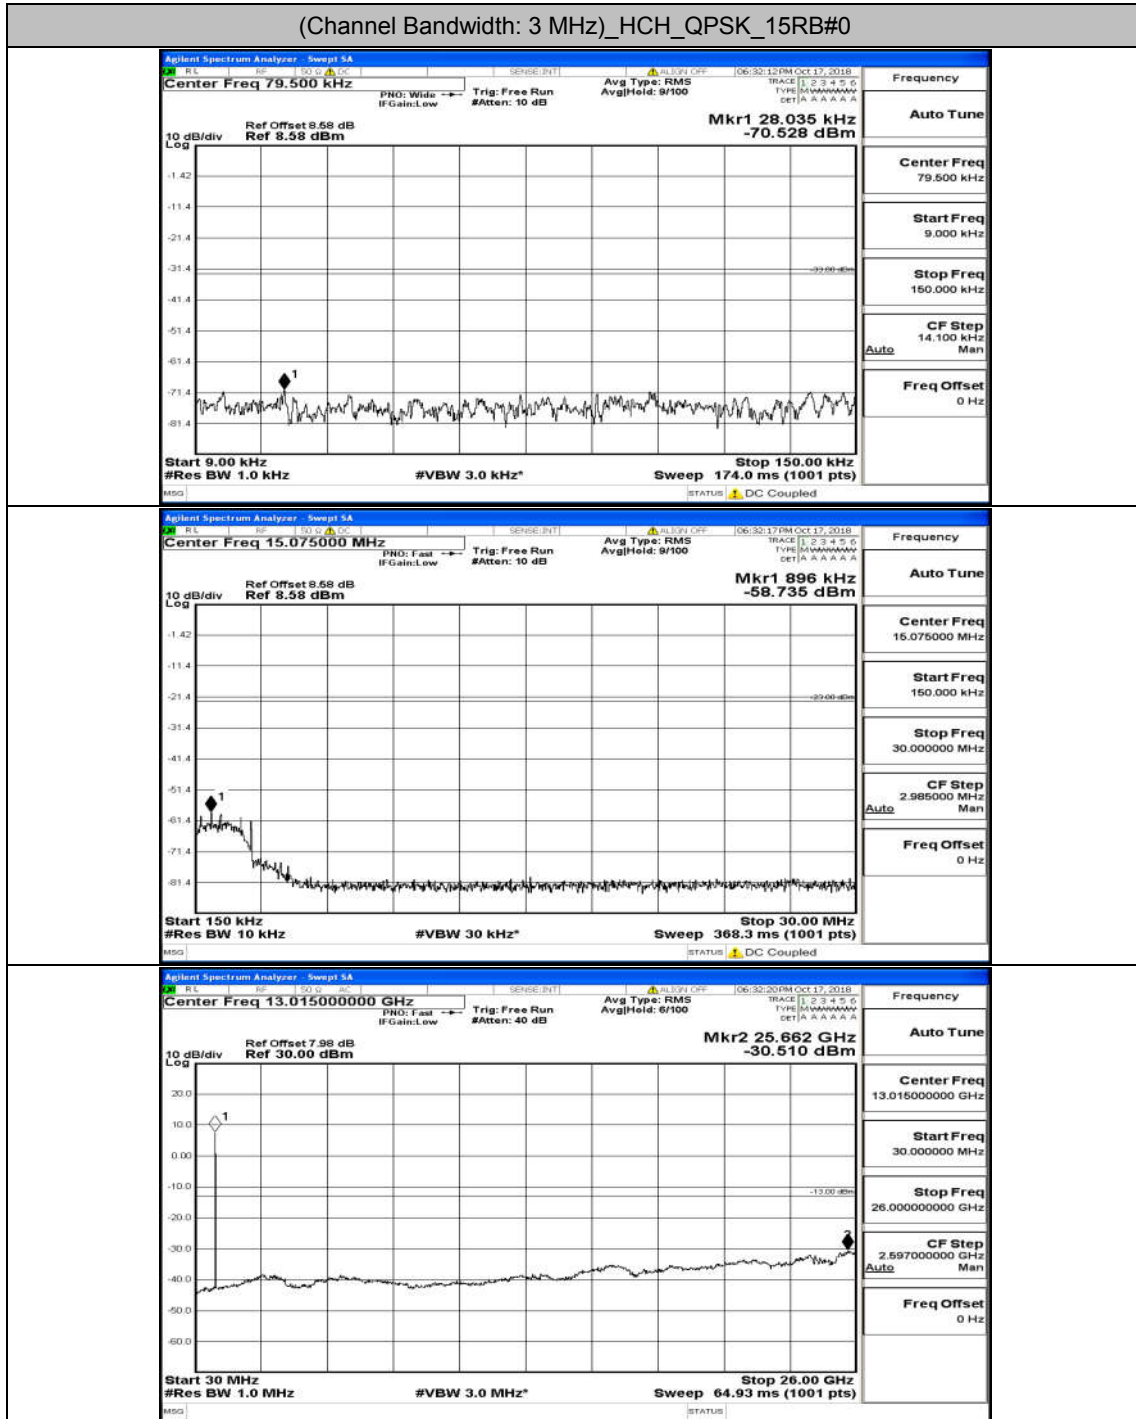

(Channel Bandwidth: 3 MHz)_HCH_QPSK_15RB#0