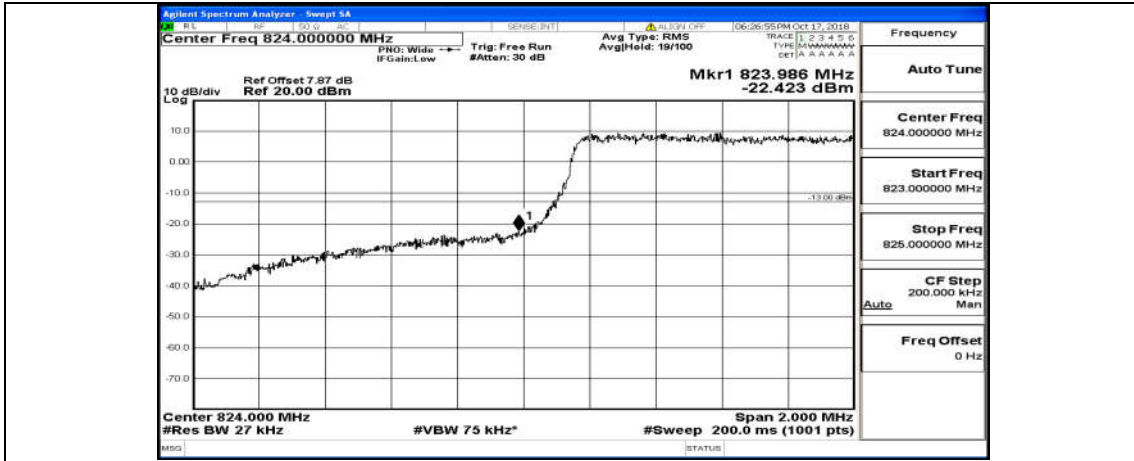

Appendix C.4: Band Edge

Test Graphs

Channel Bandwidth: 1.4 MHz

(Channel Bandwidth: 1.4 MHz)_LCH_16QAM_6RB#0

(Channel Bandwidth: 1.4 MHz)_HCH_16QAM_6RB#0

Channel Bandwidth: 3 MHz

(Channel Bandwidth: 3 MHz)_LCH_QPSK_15RB#0

(Channel Bandwidth: 3 MHz)_HCH_QPSK_15RB#0

(Channel Bandwidth: 3 MHz)_LCH_16QAM_15RB#0

(Channel Bandwidth: 3 MHz)_HCH_16QAM_15RB#0

Channel Bandwidth: 5 MHz

(Channel Bandwidth: 5 MHz)_LCH_QPSK_25RB#0

(Channel Bandwidth: 5 MHz)_HCH_QPSK_25RB#0