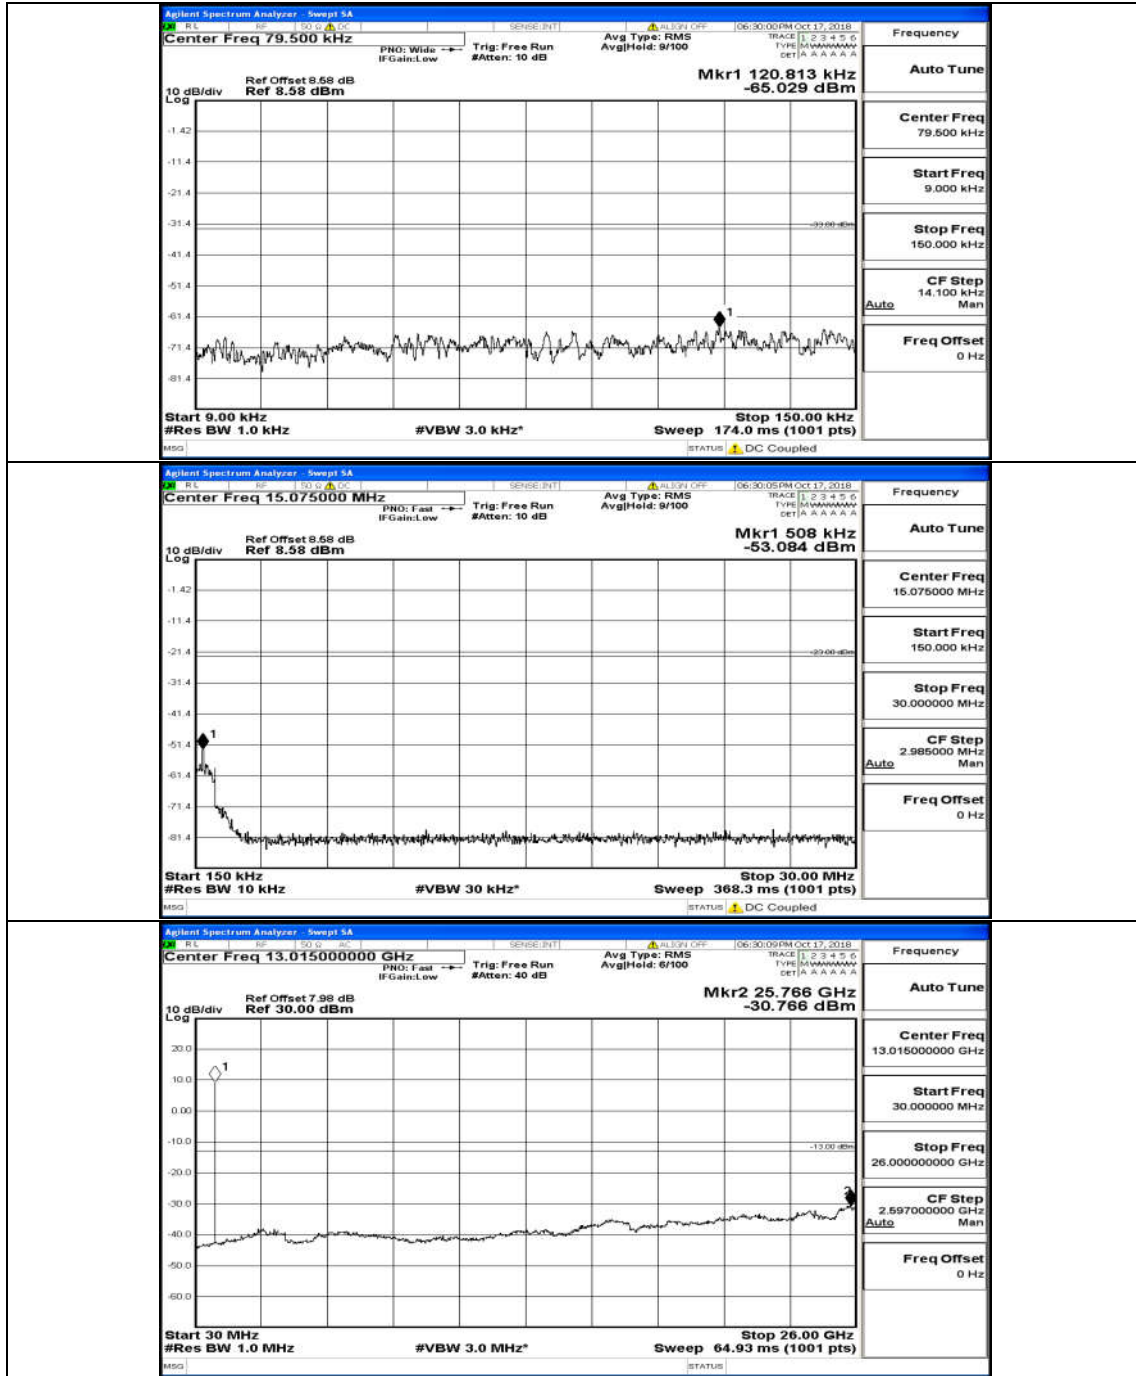

(Channel Bandwidth: 3 MHz)_HCH_QPSK_15RB#0

(Channel Bandwidth: 3 MHz)_LCH_16QAM_15RB#0

(Channel Bandwidth: 3 MHz)_HCH_16QAM_15RB#0

Channel Bandwidth: 5 MHz

(Channel Bandwidth: 5 MHz)_LCH_QPSK_25RB#0

(Channel Bandwidth: 5 MHz)_HCH_QPSK_25RB#0

(Channel Bandwidth: 5 MHz)_LCH_16QAM_25RB#0

(Channel Bandwidth: 5 MHz)_HCH_16QAM_25RB#0

Channel Bandwidth: 10 MHz

Channel Bandwidth: 10 MHz_LCH_16QAM_50RB#0

Channel Bandwidth: 10 MHz_HCH_16QAM_50RB#0

Appendix C.5: Conducted Spurious Emission

Test Graphs

Channel Bandwidth: 1.4 MHz

(Channel Bandwidth: 1.4 MHz)_HCH_QPSK_6RB#0

(Channel Bandwidth: 1.4 MHz)_LCH_16QAM_6RB#0

(Channel Bandwidth: 1.4 MHz)_MCH_16QAM_6RB#0

Channel Bandwidth: 3 MHz

(Channel Bandwidth: 3 MHz)_LCH_QPSK_15RB#0