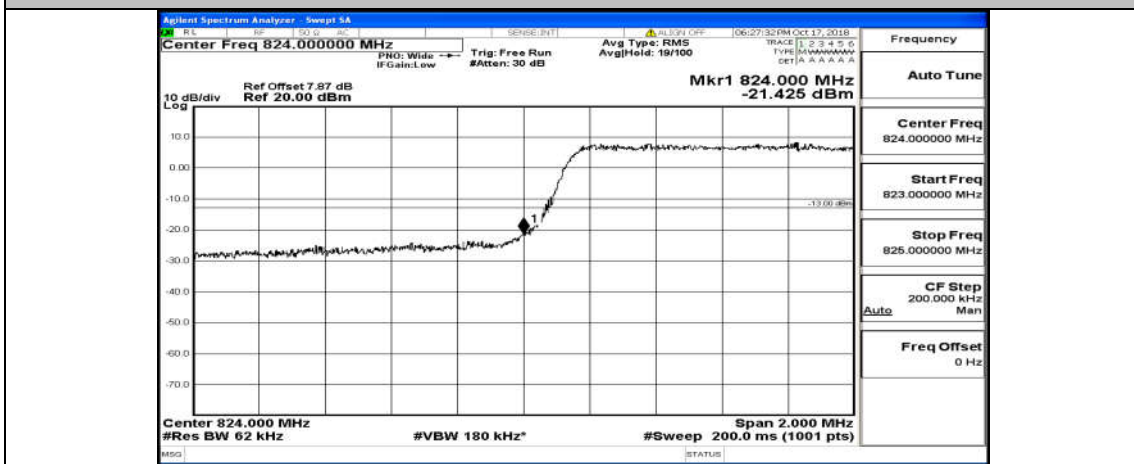

Appendix C.4: Band Edge

Test Graphs

Channel Bandwidth: 1.4 MHz

(Channel Bandwidth: 1.4 MHz)_LCH_16QAM_6RB#0

(Channel Bandwidth: 1.4 MHz)_HCH_16QAM_6RB#0

Channel Bandwidth: 3 MHz

(Channel Bandwidth: 3 MHz)_LCH_QPSK_15RB#0

(Channel Bandwidth: 3 MHz)_HCH_QPSK_15RB#0

(Channel Bandwidth: 3 MHz)_LCH_16QAM_15RB#0

(Channel Bandwidth: 3 MHz)_HCH_16QAM_15RB#0

Channel Bandwidth: 5 MHz

(Channel Bandwidth: 5 MHz)_LCH_QPSK_25RB#0

(Channel Bandwidth: 5 MHz)_HCH_QPSK_25RB#0