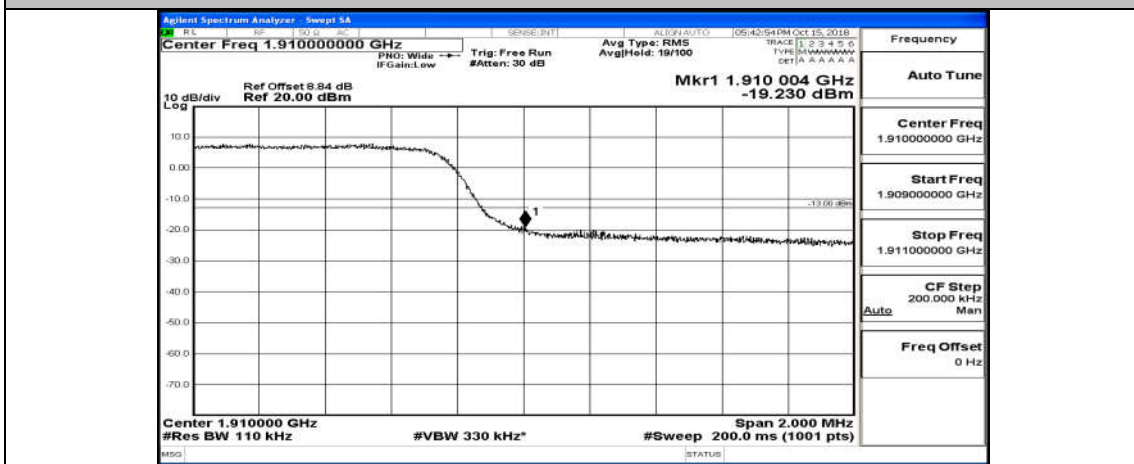

(Channel Bandwidth: 3 MHz)_HCH_QPSK_15RB#0

(Channel Bandwidth: 3 MHz)_LCH_16QAM_15RB#0

(Channel Bandwidth: 3 MHz)_HCH_16QAM_15RB#0

Channel Bandwidth: 5 MHz

(Channel Bandwidth: 5 MHz)_LCH_QPSK_25RB#0

(Channel Bandwidth: 5 MHz)_HCH_QPSK_25RB#0

(Channel Bandwidth: 5 MHz)_LCH_16QAM_25RB#0

(Channel Bandwidth: 5 MHz)_HCH_16QAM_25RB#0

Channel Bandwidth: 10 MHz

Channel Bandwidth: 10 MHz_LCH_16QAM_50RB#0

Channel Bandwidth: 10 MHz_HCH_16QAM_50RB#0

Channel Bandwidth: 15 MHz