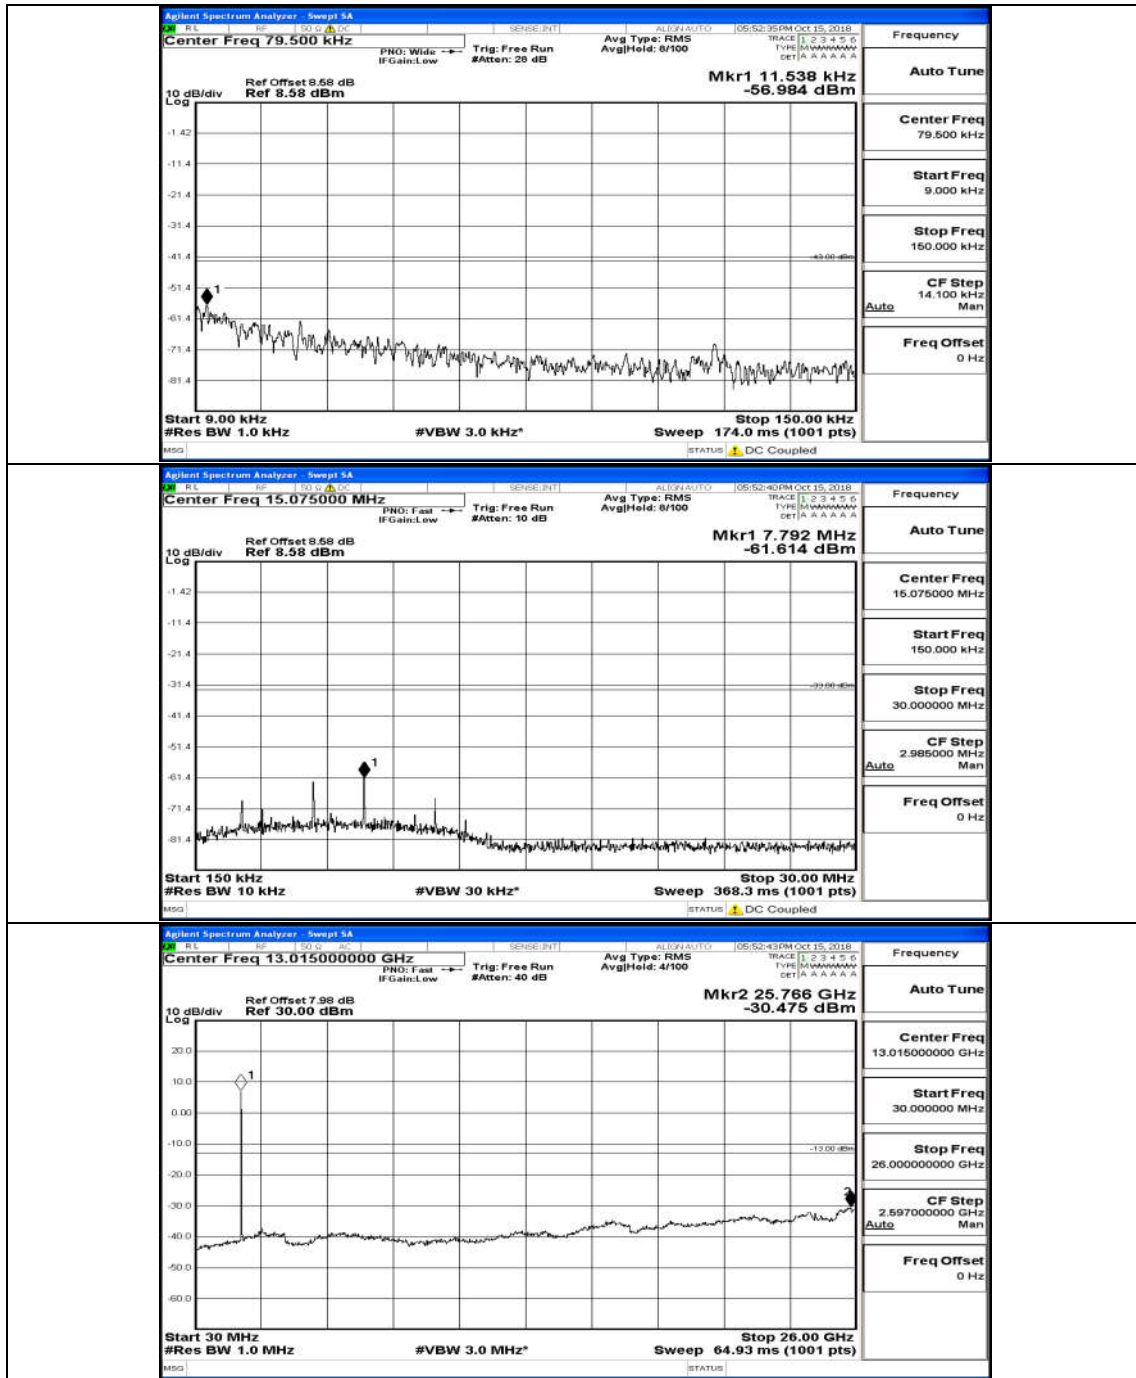

Channel Bandwidth: 10 MHz_HCH_QPSK_50RB#0

Channel Bandwidth: 10 MHz_LCH_16QAM_50RB#0

Channel Bandwidth: 10 MHz_MCH_16QAM_50RB#0

Channel Bandwidth: 10 MHz_HCH_16QAM_50RB#0

Channel Bandwidth: 15 MHz

(Channel Bandwidth:15 MHz)_LCH_QPSK_75RB#0