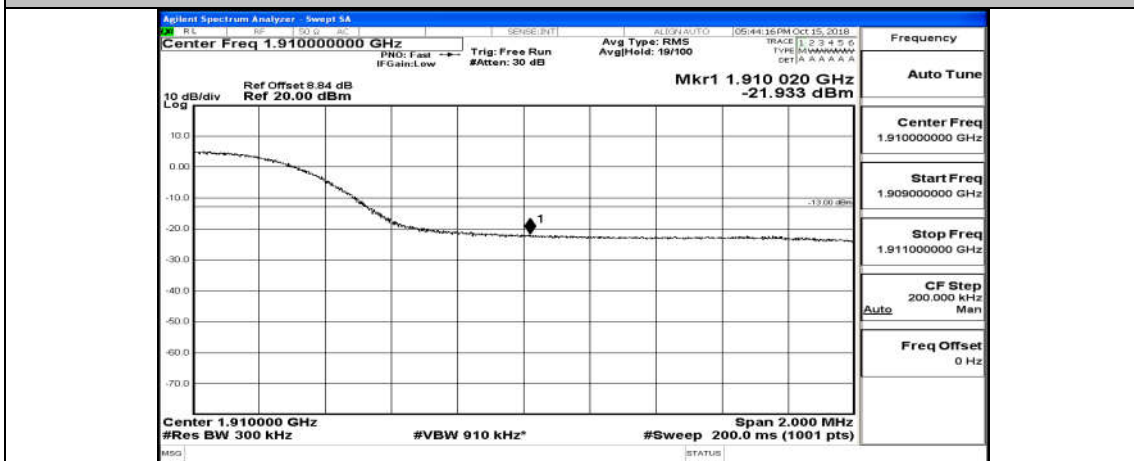

(Channel Bandwidth:15 MHz)_LCH_QPSK_75RB#0

(Channel Bandwidth:15 MHz)_HCH_QPSK_75RB#0

(Channel Bandwidth:15 MHz)_LCH_16QAM_75RB#0

(Channel Bandwidth:15 MHz)_HCH_16QAM_75RB#0

Channel Bandwidth: 20 MHz

(Channel Bandwidth:20 MHz)_LCH_QPSK_100RB#0

(Channel Bandwidth:20 MHz)_HCH_QPSK_100RB#0

(Channel Bandwidth:20 MHz)_LCH_16QAM_100RB#0

(Channel Bandwidth:20 MHz)_HCH_16QAM_100RB#0

Appendix A.5: Conducted Spurious Emission

Test Graphs

Channel Bandwidth: 1.4 MHz