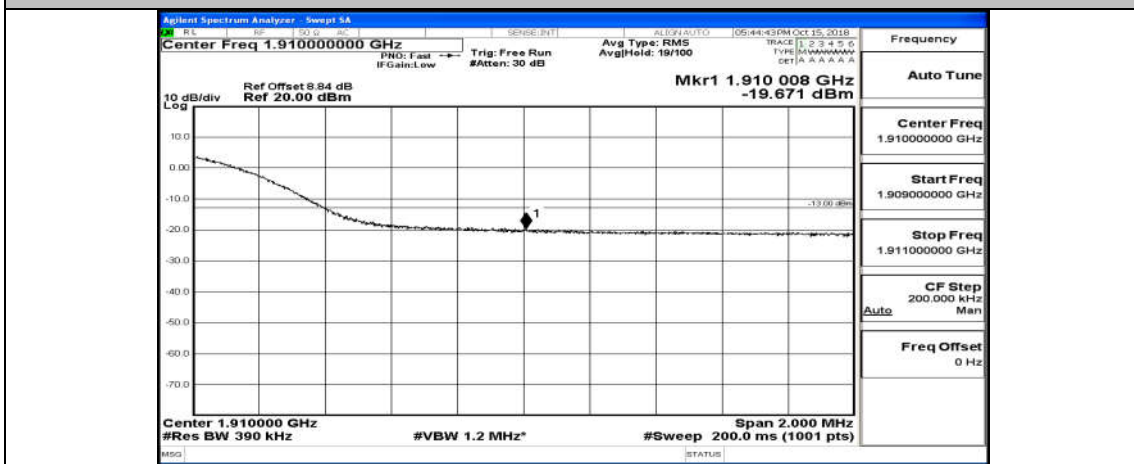

(Channel Bandwidth:15 MHz)_LCH_QPSK_75RB#0

(Channel Bandwidth:15 MHz)_HCH_QPSK_75RB#0

(Channel Bandwidth:15 MHz)_LCH_16QAM_75RB#0

(Channel Bandwidth:15 MHz)_HCH_16QAM_75RB#0

Channel Bandwidth: 20 MHz

(Channel Bandwidth:20 MHz)_LCH_QPSK_100RB#0

(Channel Bandwidth:20 MHz)_HCH_QPSK_100RB#0

(Channel Bandwidth:20 MHz)_LCH_16QAM_100RB#0

(Channel Bandwidth:20 MHz)_HCH_16QAM_100RB#0

Appendix A.5: Conducted Spurious Emission

Test Graphs

Channel Bandwidth: 1.4 MHz