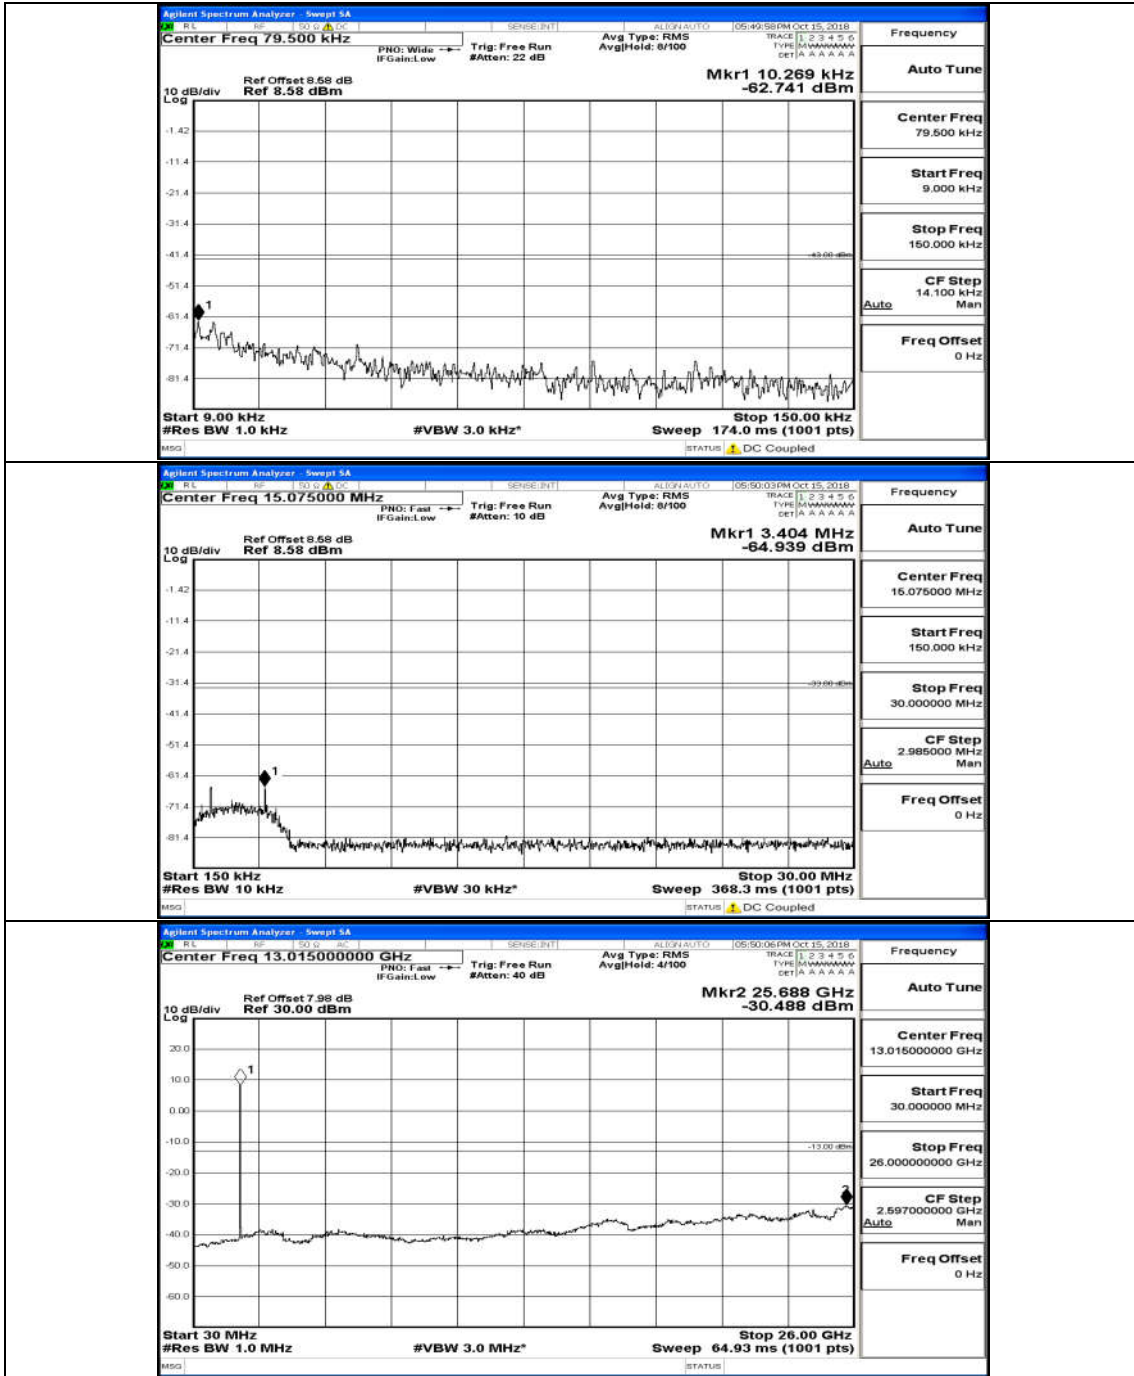

(Channel Bandwidth: 3 MHz)_LCH_16QAM_15RB#0

(Channel Bandwidth: 3 MHz)_MCH_16QAM_15RB#0

(Channel Bandwidth: 3 MHz)_HCH_16QAM_15RB#0

Channel Bandwidth: 5 MHz

(Channel Bandwidth: 5 MHz)_MCH_QPSK_25RB#0

(Channel Bandwidth: 5 MHz)_HCH_QPSK_25RB#0