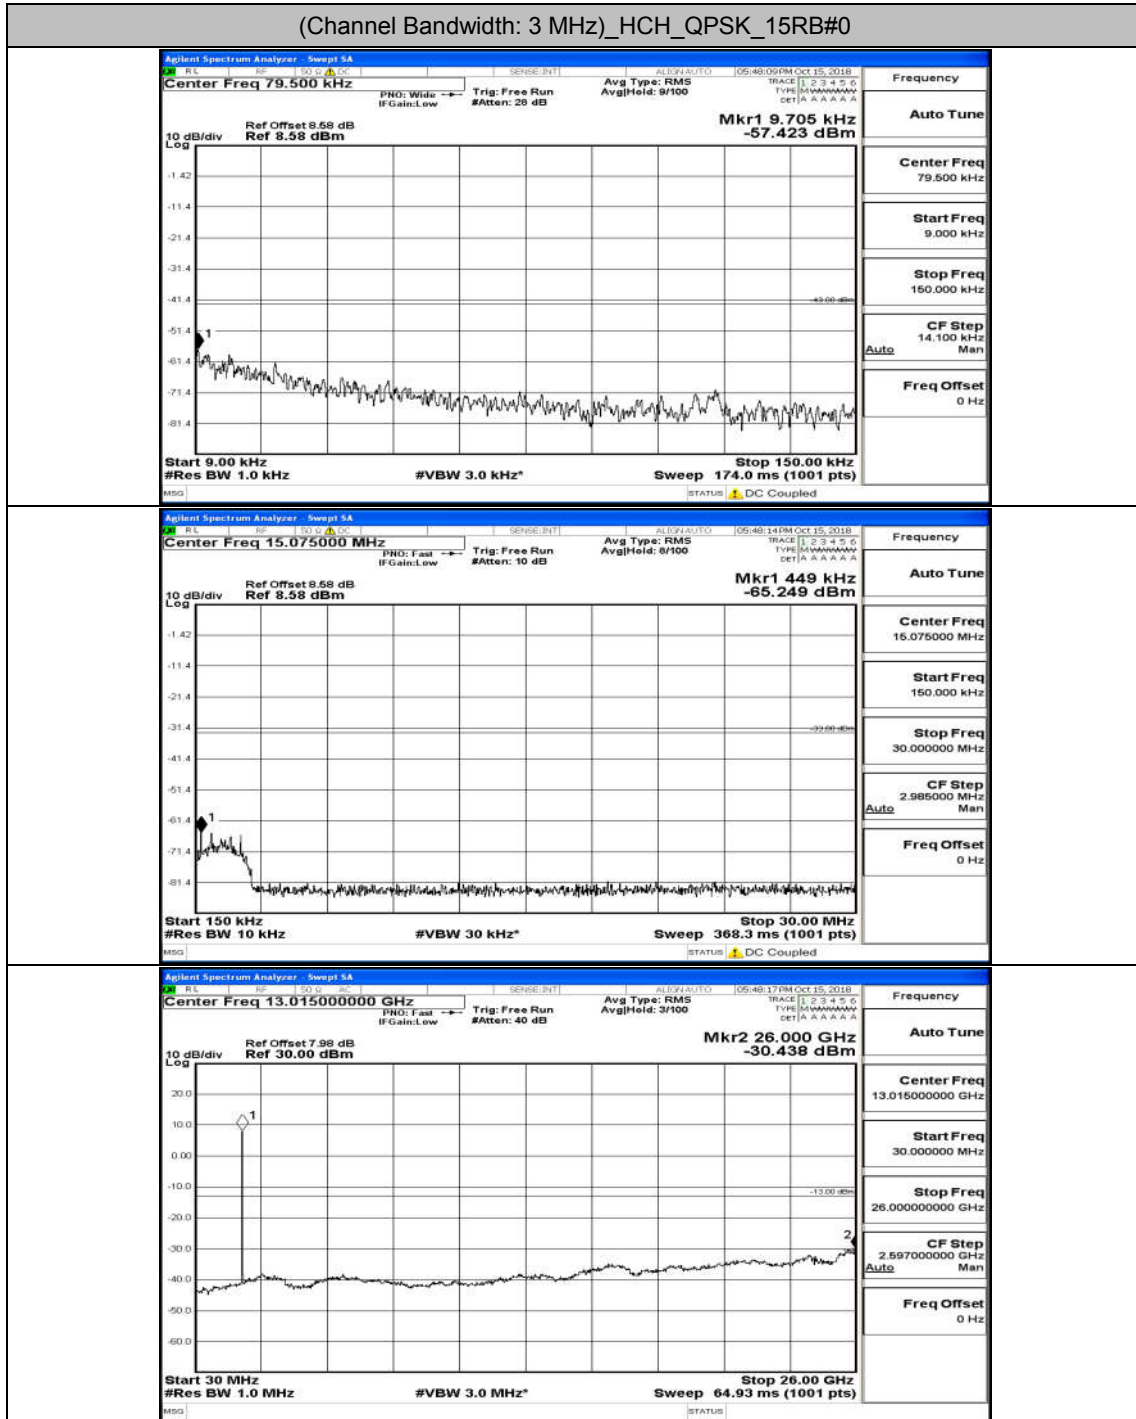

(Channel Bandwidth: 1.4 MHz)_LCH_16QAM_6RB#0

(Channel Bandwidth: 1.4 MHz)_MCH_16QAM_6RB#0

Channel Bandwidth: 3 MHz

(Channel Bandwidth: 3 MHz)_LCH_QPSK_15RB#0

(Channel Bandwidth: 3 MHz)_MCH_QPSK_15RB#0

(Channel Bandwidth: 3 MHz)_HCH_QPSK_15RB#0