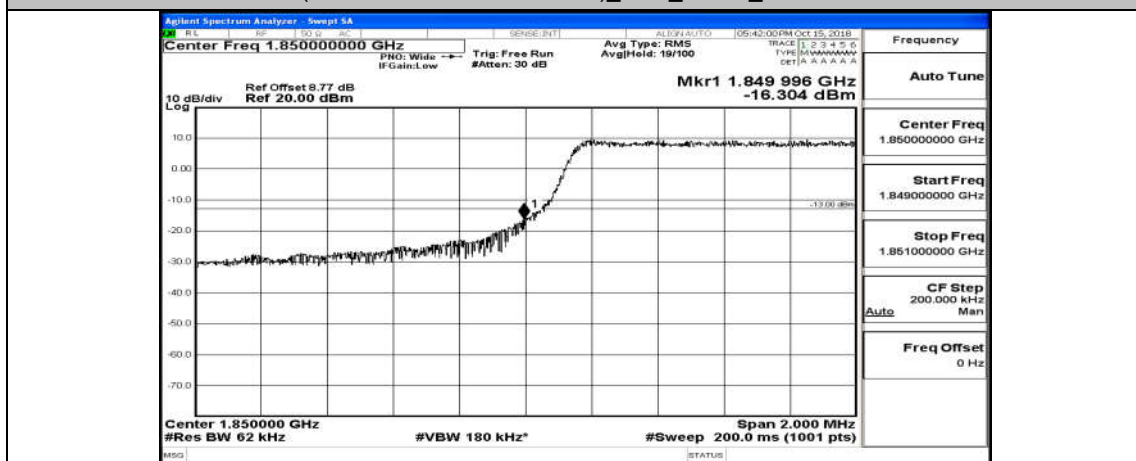

Appendix A.4: Band Edge

Test Graphs

Channel Bandwidth: 1.4 MHz

(Channel Bandwidth: 1.4 MHz)_LCH_16QAM_6RB#0

(Channel Bandwidth: 1.4 MHz)_HCH_16QAM_6RB#0

Channel Bandwidth: 3 MHz

(Channel Bandwidth: 3 MHz)_LCH_QPSK_15RB#0

(Channel Bandwidth: 3 MHz)_HCH_QPSK_15RB#0

(Channel Bandwidth: 3 MHz)_LCH_16QAM_15RB#0

(Channel Bandwidth: 3 MHz)_HCH_16QAM_15RB#0

Channel Bandwidth: 5 MHz

(Channel Bandwidth: 5 MHz)_LCH_QPSK_25RB#0

(Channel Bandwidth: 5 MHz)_HCH_QPSK_25RB#0