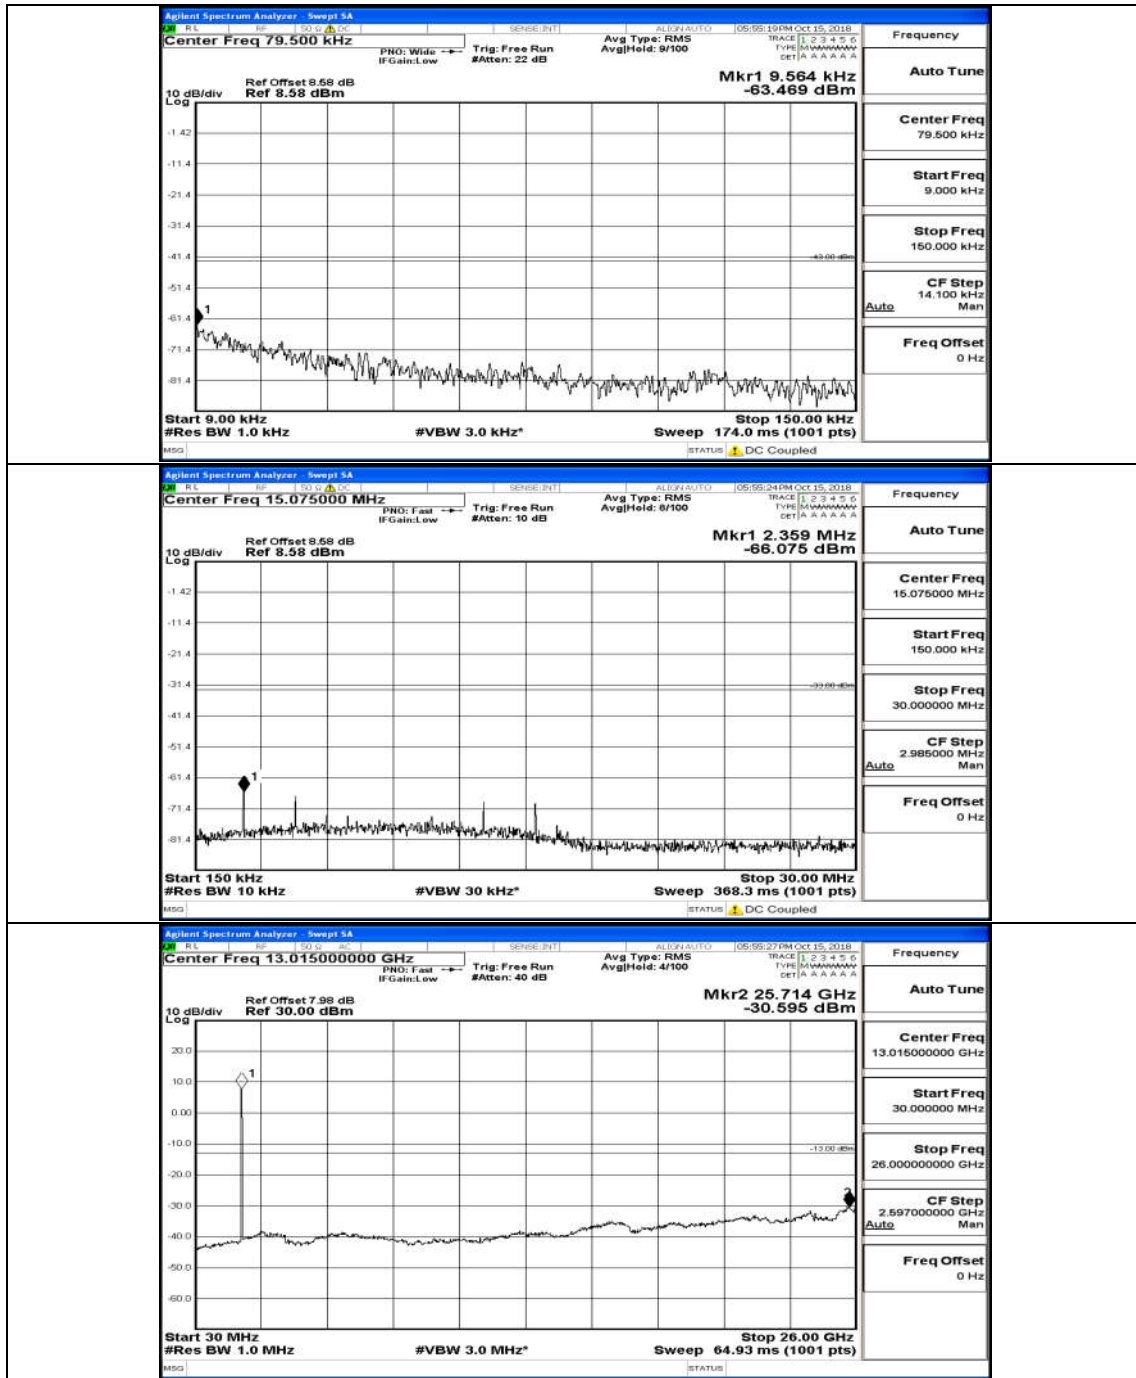

(Channel Bandwidth:20 MHz)_HCH_QPSK_100RB#0