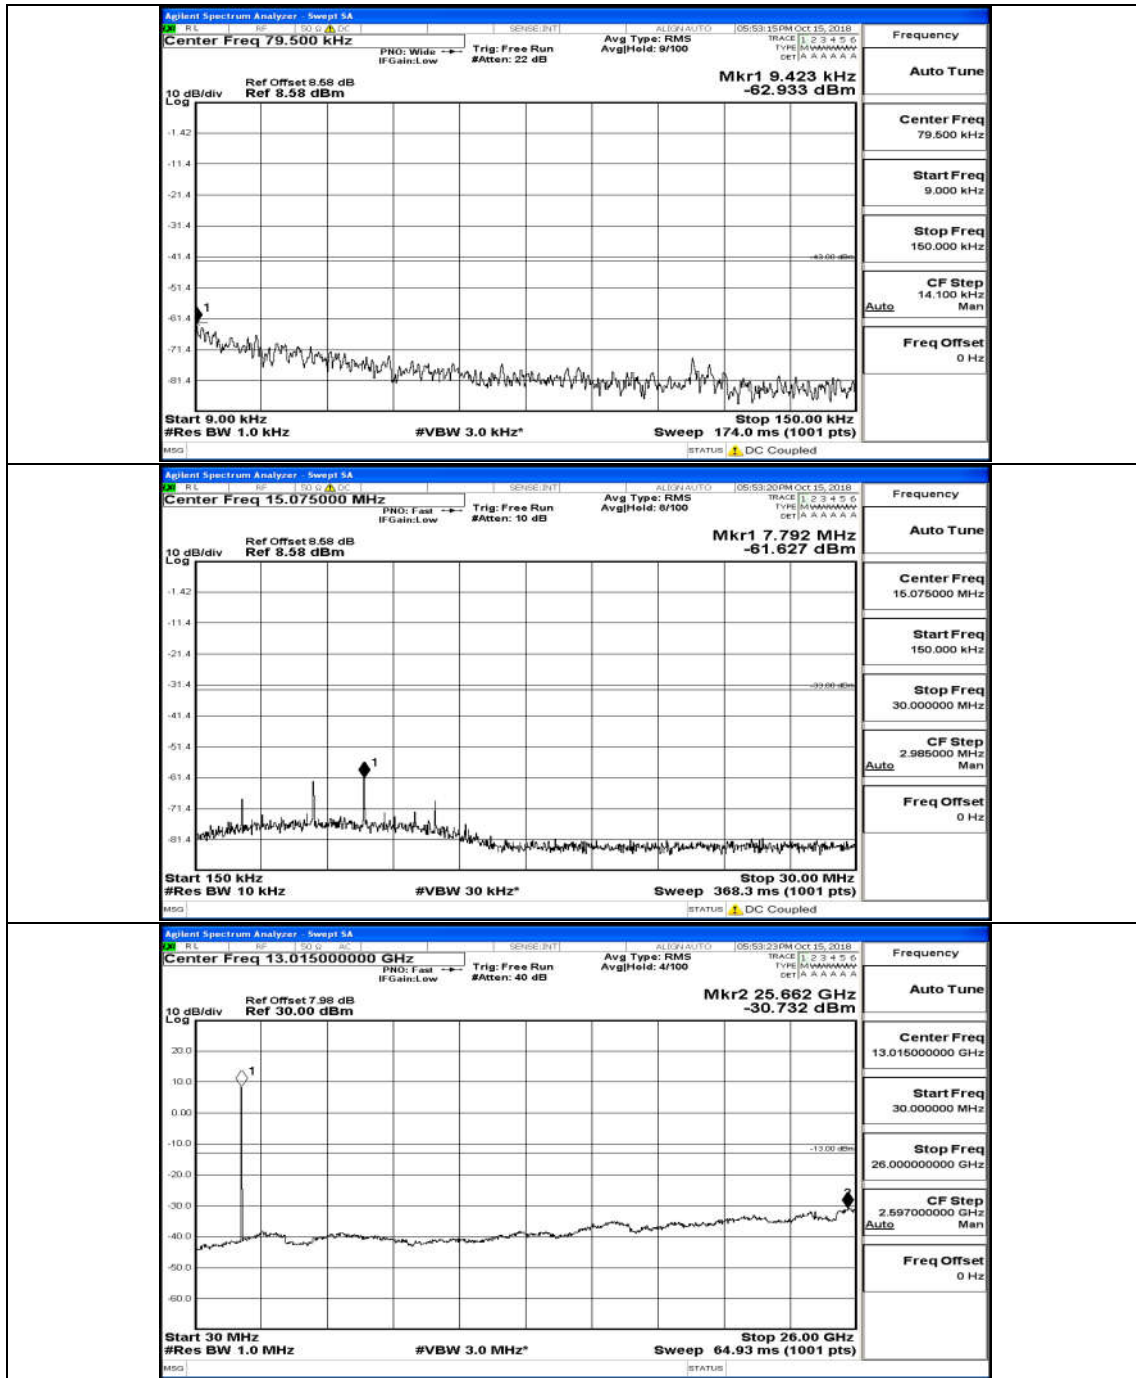

(Channel Bandwidth:15 MHz)_HCH_QPSK_75RB#0