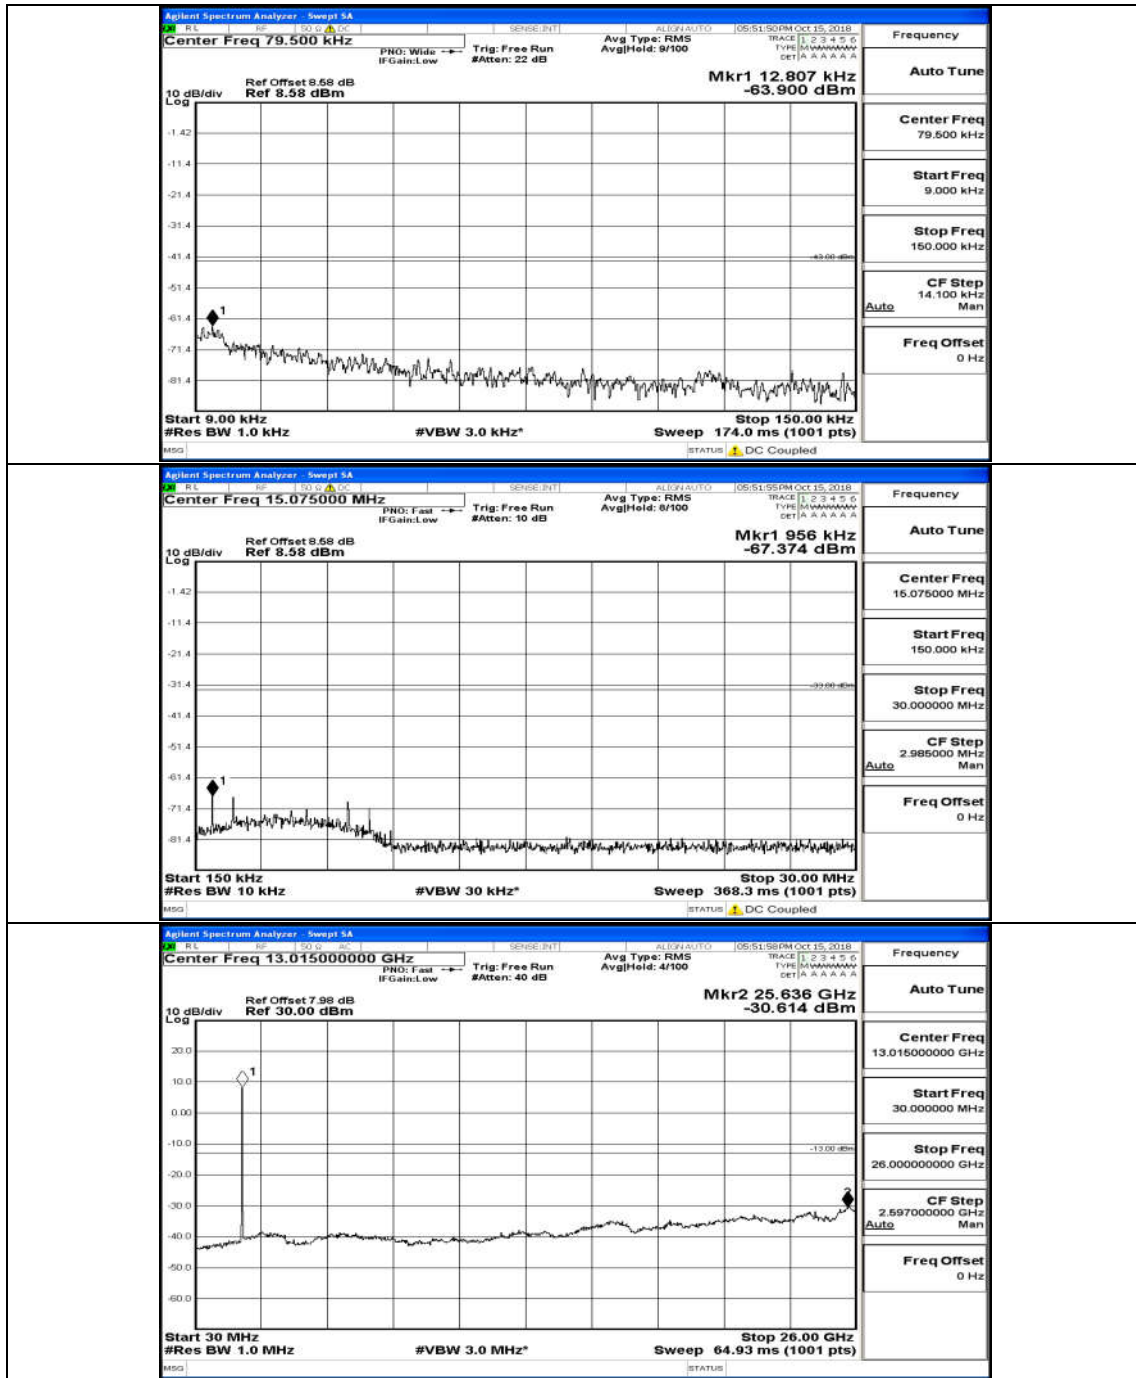

Channel Bandwidth: 10 MHz_LCH_16QAM_50RB#0