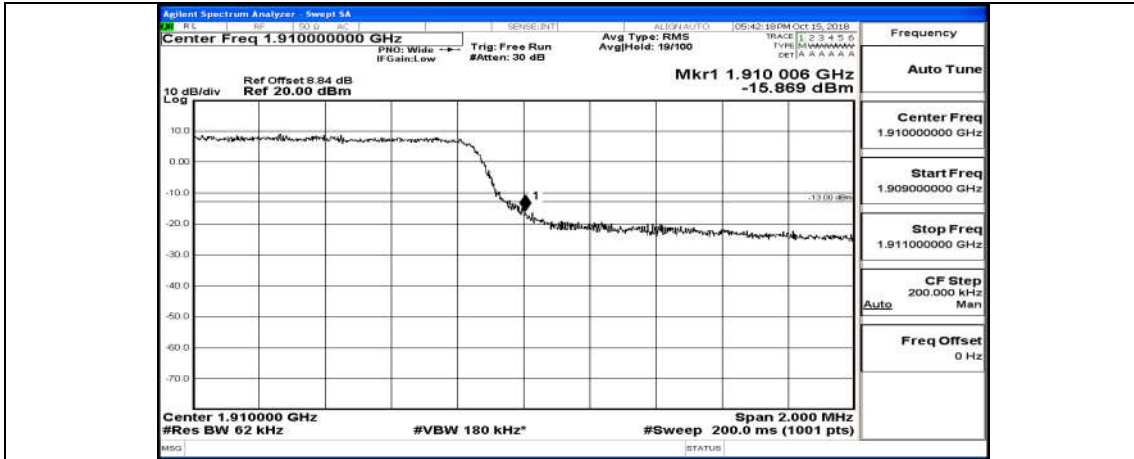

Appendix A.4: Band Edge

Test Graphs

Channel Bandwidth: 1.4 MHz

(Channel Bandwidth: 1.4 MHz)_LCH_16QAM_6RB#0

(Channel Bandwidth: 1.4 MHz)_HCH_16QAM_6RB#0

Channel Bandwidth: 3 MHz

(Channel Bandwidth: 3 MHz)_LCH_QPSK_15RB#0

(Channel Bandwidth: 3 MHz)_HCH_QPSK_15RB#0

(Channel Bandwidth: 3 MHz)_LCH_16QAM_15RB#0

(Channel Bandwidth: 3 MHz)_HCH_16QAM_15RB#0

Channel Bandwidth: 5 MHz

(Channel Bandwidth: 5 MHz)_LCH_QPSK_25RB#0

(Channel Bandwidth: 5 MHz)_HCH_QPSK_25RB#0