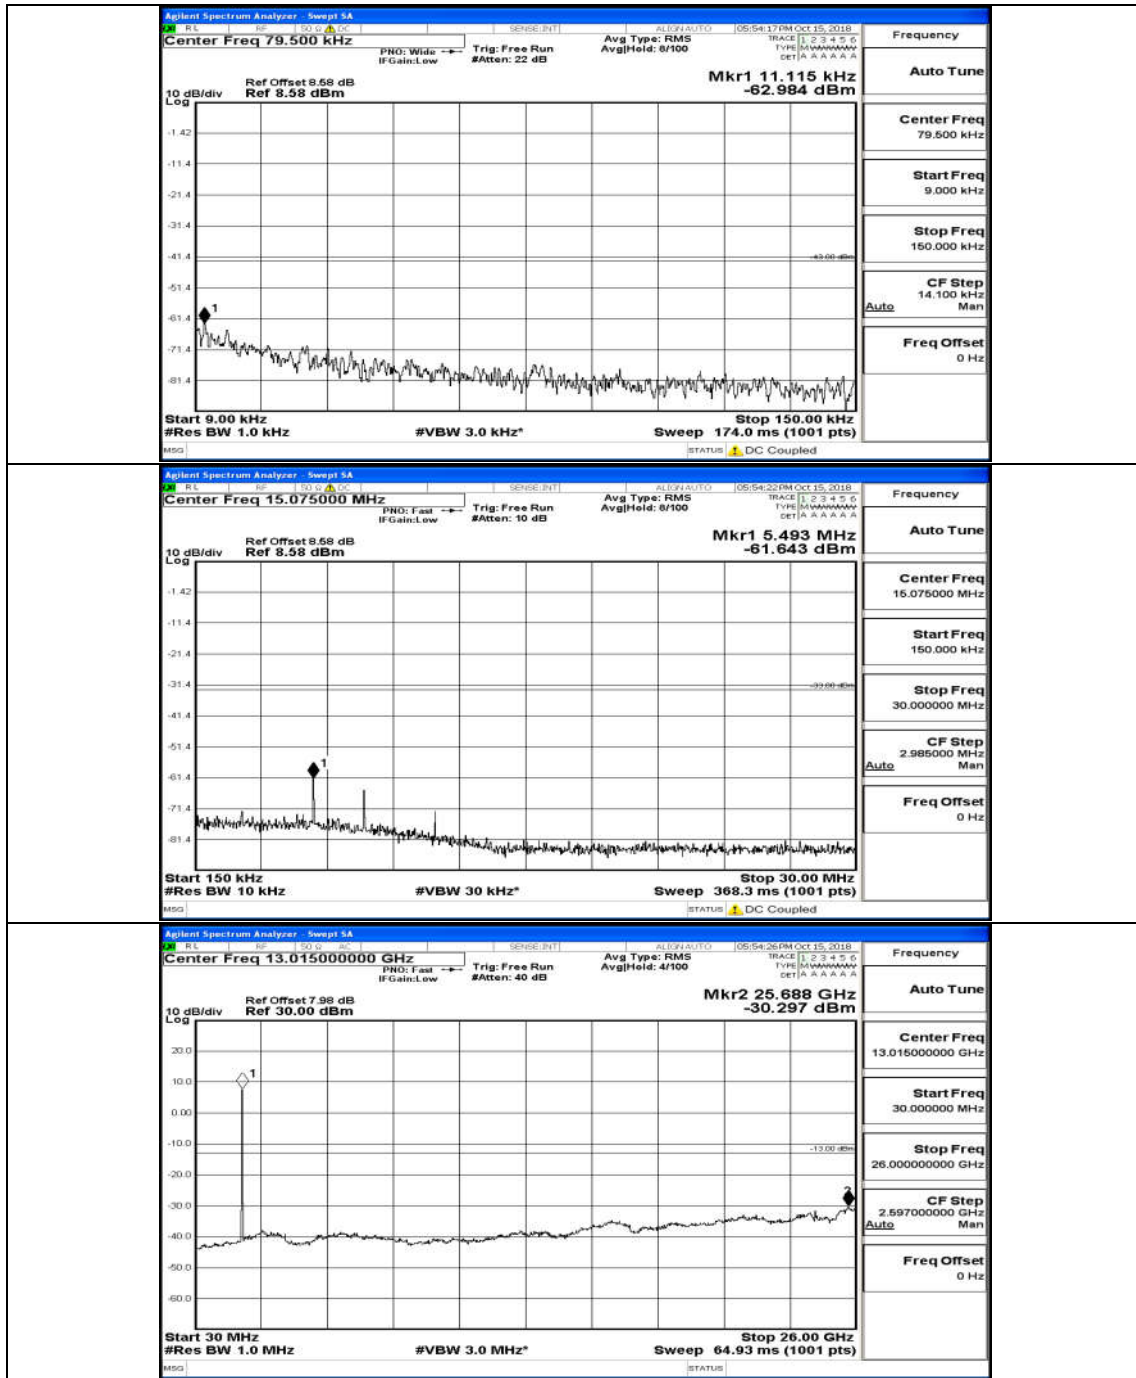

(Channel Bandwidth:15 MHz)_MCH_QPSK_75RB#0

(Channel Bandwidth:15 MHz)_HCH_QPSK_75RB#0

(Channel Bandwidth:15 MHz)_LCH_16QAM_75RB#0

(Channel Bandwidth:15 MHz)_MCH_16QAM_75RB#0

(Channel Bandwidth:15 MHz)_HCH_16QAM_75RB#0