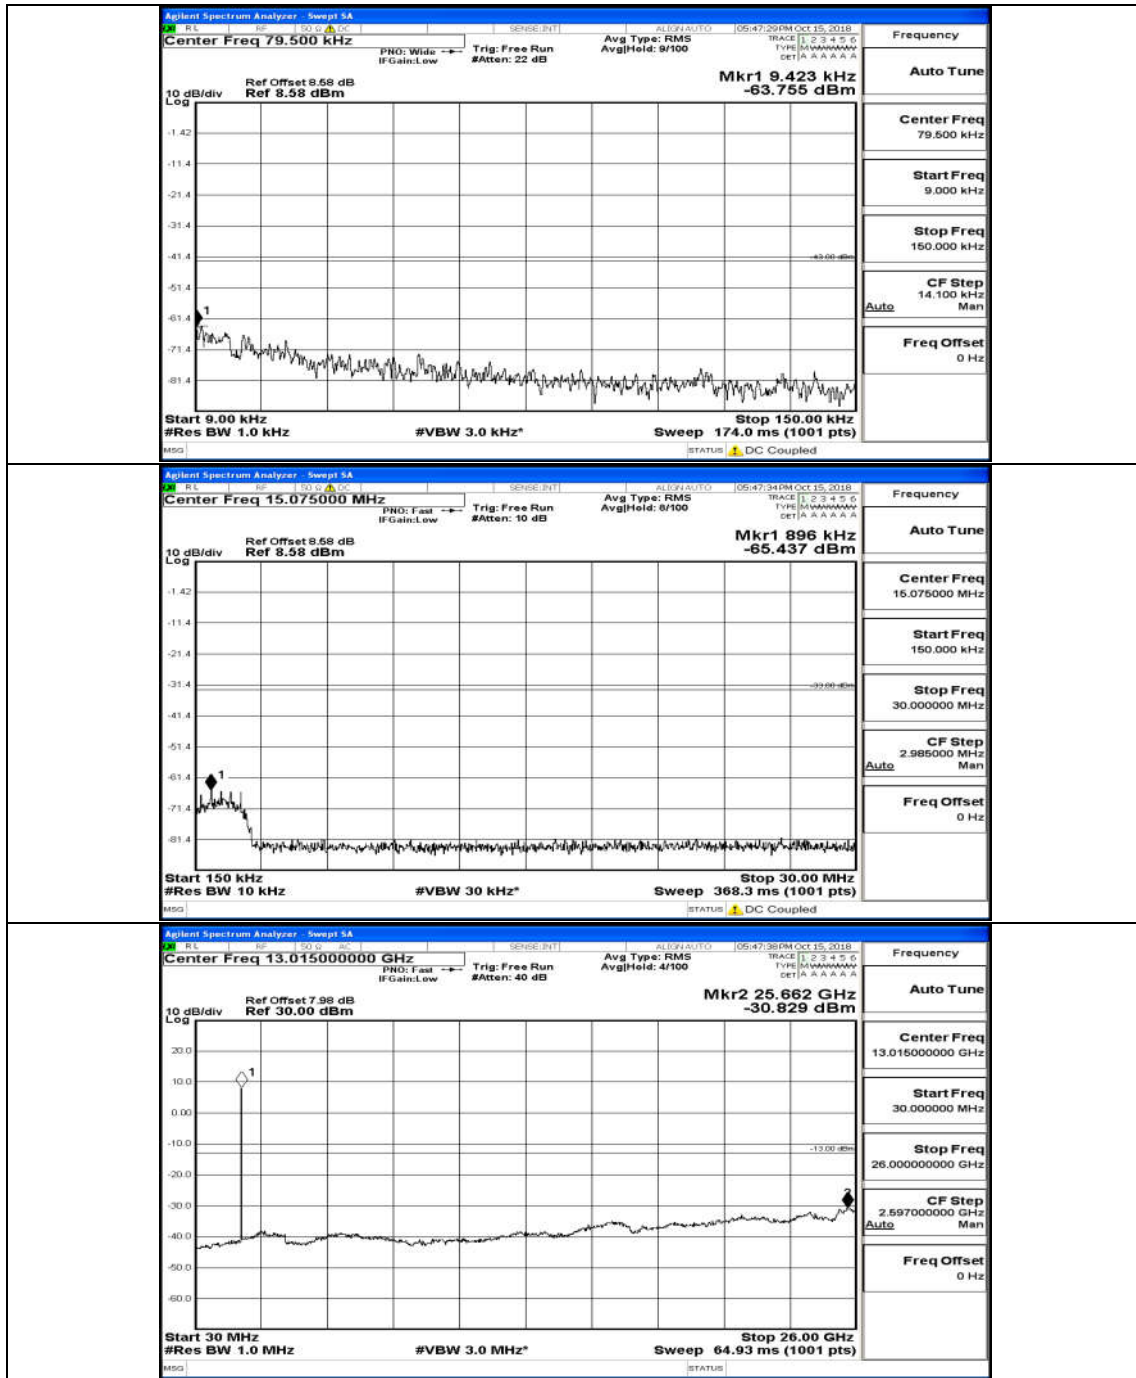

(Channel Bandwidth: 1.4 MHz)_LCH_16QAM_6RB#0

(Channel Bandwidth: 1.4 MHz)_MCH_16QAM_6RB#0

Channel Bandwidth: 3 MHz

(Channel Bandwidth: 3 MHz)_LCH_QPSK_15RB#0

(Channel Bandwidth: 3 MHz)_MCH_QPSK_15RB#0

(Channel Bandwidth: 3 MHz)_HCH_QPSK_15RB#0