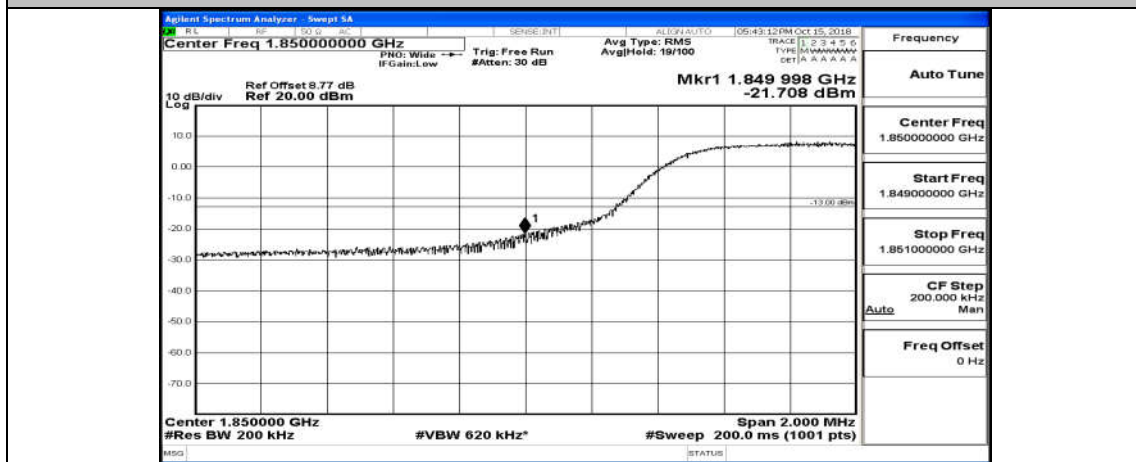

(Channel Bandwidth: 5 MHz)_LCH_16QAM_25RB#0

(Channel Bandwidth: 5 MHz)_HCH_16QAM_25RB#0

Channel Bandwidth: 10 MHz

Channel Bandwidth: 10 MHz_LCH_16QAM_50RB#0

Channel Bandwidth: 10 MHz_HCH_16QAM_50RB#0

Channel Bandwidth: 15 MHz

(Channel Bandwidth:15 MHz)_LCH_QPSK_75RB#0

(Channel Bandwidth:15 MHz)_HCH_QPSK_75RB#0

(Channel Bandwidth:15 MHz)_LCH_16QAM_75RB#0

(Channel Bandwidth:15 MHz)_HCH_16QAM_75RB#0

Channel Bandwidth: 20 MHz

(Channel Bandwidth:20 MHz)_LCH_QPSK_100RB#0