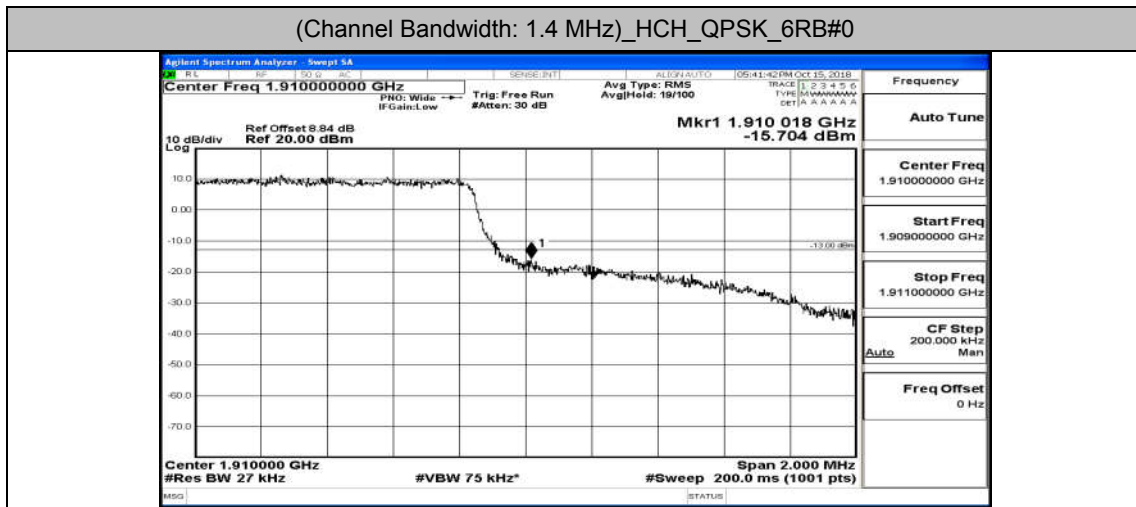

Appendix A.4: Band Edge

Test Graphs

Channel Bandwidth: 1.4 MHz

(Channel Bandwidth: 1.4 MHz)_LCH_16QAM_6RB#0

(Channel Bandwidth: 1.4 MHz)_HCH_16QAM_6RB#0

Channel Bandwidth: 3 MHz

(Channel Bandwidth: 3 MHz)_LCH_QPSK_15RB#0

(Channel Bandwidth: 3 MHz)_HCH_QPSK_15RB#0

(Channel Bandwidth: 3 MHz)_LCH_16QAM_15RB#0

(Channel Bandwidth: 3 MHz)_HCH_16QAM_15RB#0

Channel Bandwidth: 5 MHz

(Channel Bandwidth: 5 MHz)_LCH_QPSK_25RB#0

(Channel Bandwidth: 5 MHz)_HCH_QPSK_25RB#0