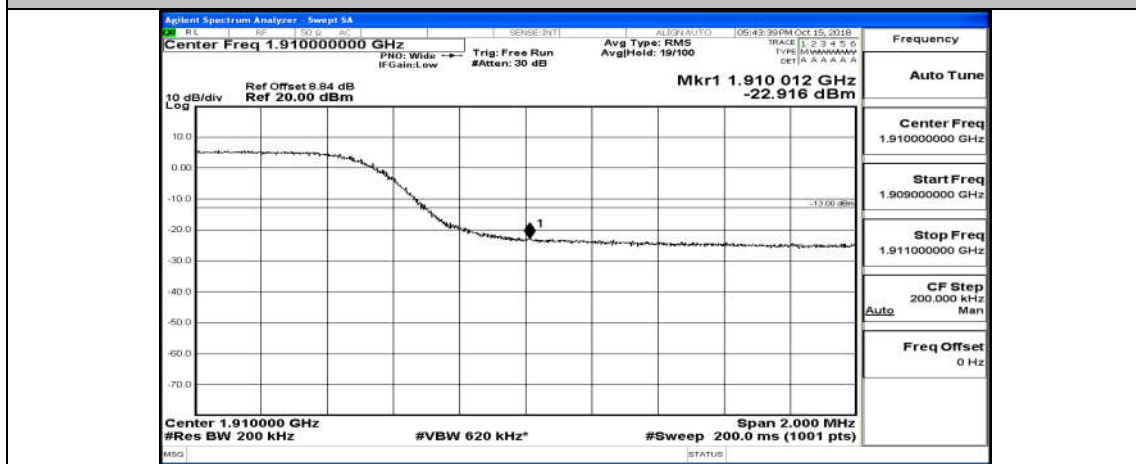

(Channel Bandwidth: 5 MHz)_LCH_16QAM_25RB#0

(Channel Bandwidth: 5 MHz)_HCH_16QAM_25RB#0

Channel Bandwidth: 10 MHz

Channel Bandwidth: 10 MHz_LCH_16QAM_50RB#0

Channel Bandwidth: 10 MHz_HCH_16QAM_50RB#0

Channel Bandwidth: 15 MHz

(Channel Bandwidth:15 MHz)_LCH_QPSK_75RB#0

(Channel Bandwidth:15 MHz)_HCH_QPSK_75RB#0

(Channel Bandwidth:15 MHz)_LCH_16QAM_75RB#0

(Channel Bandwidth:15 MHz)_HCH_16QAM_75RB#0

Channel Bandwidth: 20 MHz

(Channel Bandwidth:20 MHz)_LCH_QPSK_100RB#0