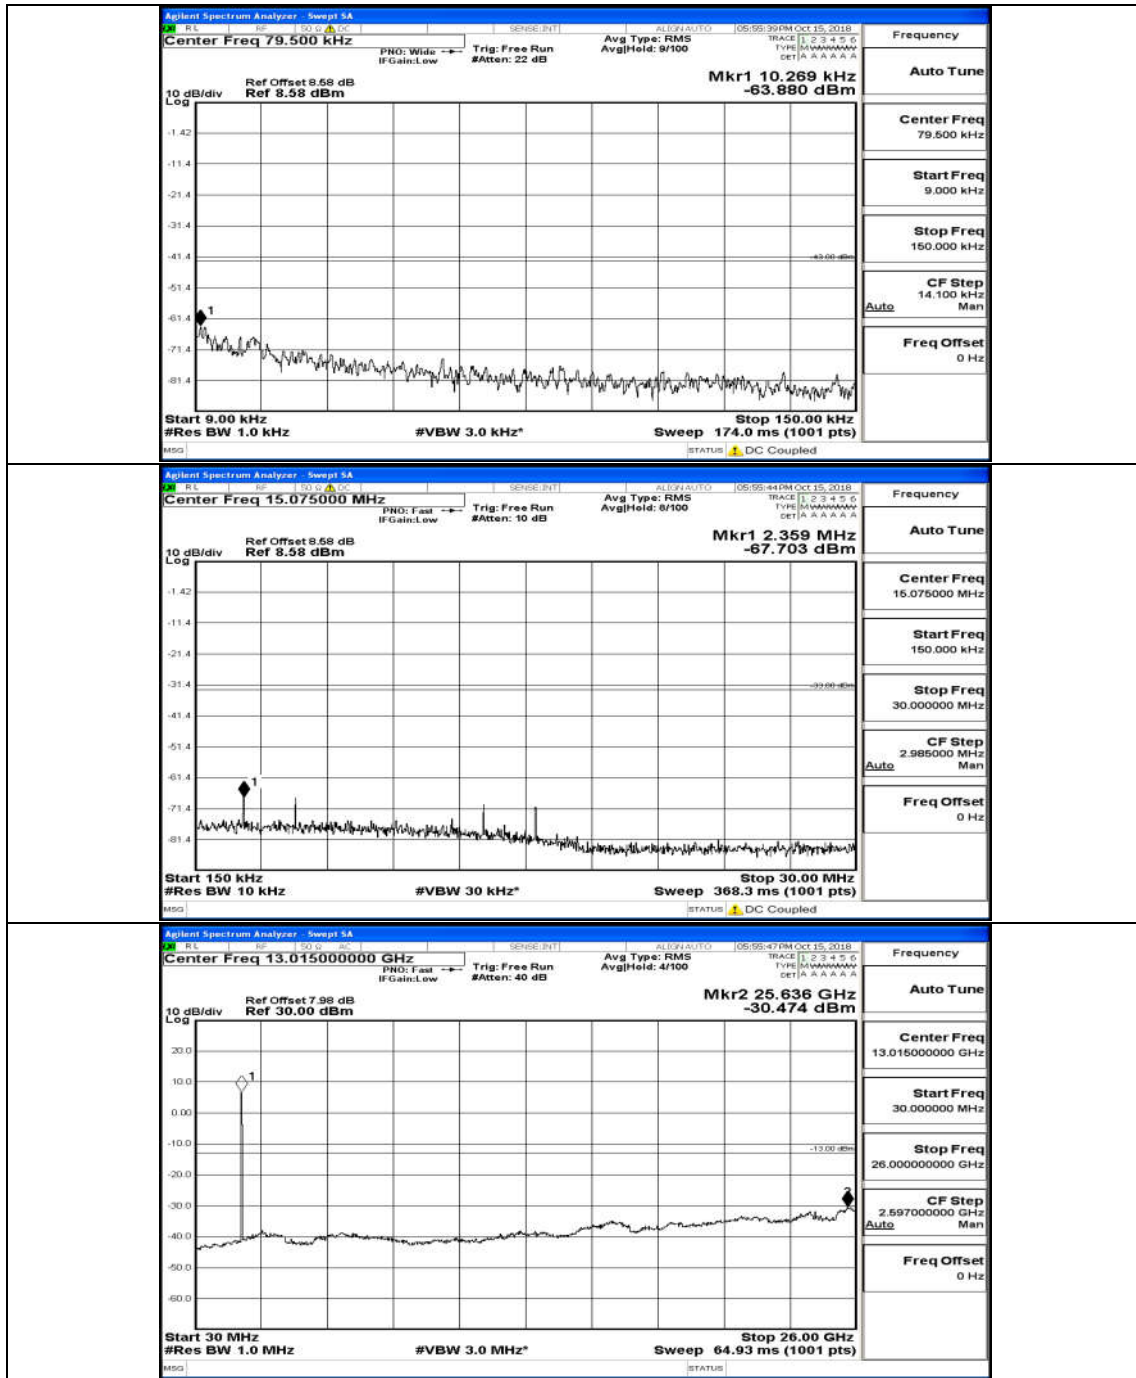

Channel Bandwidth: 20 MHz

(Channel Bandwidth:20 MHz)_LCH_QPSK_100RB#0

(Channel Bandwidth:20 MHz)_MCH_QPSK_100RB#0

(Channel Bandwidth:20 MHz)_HCH_QPSK_100RB#0

(Channel Bandwidth:20 MHz)_LCH_16QAM_100RB#0

(Channel Bandwidth:20 MHz)_MCH_16QAM_100RB#0

(Channel Bandwidth:20 MHz)_HCH_16QAM_100RB#0