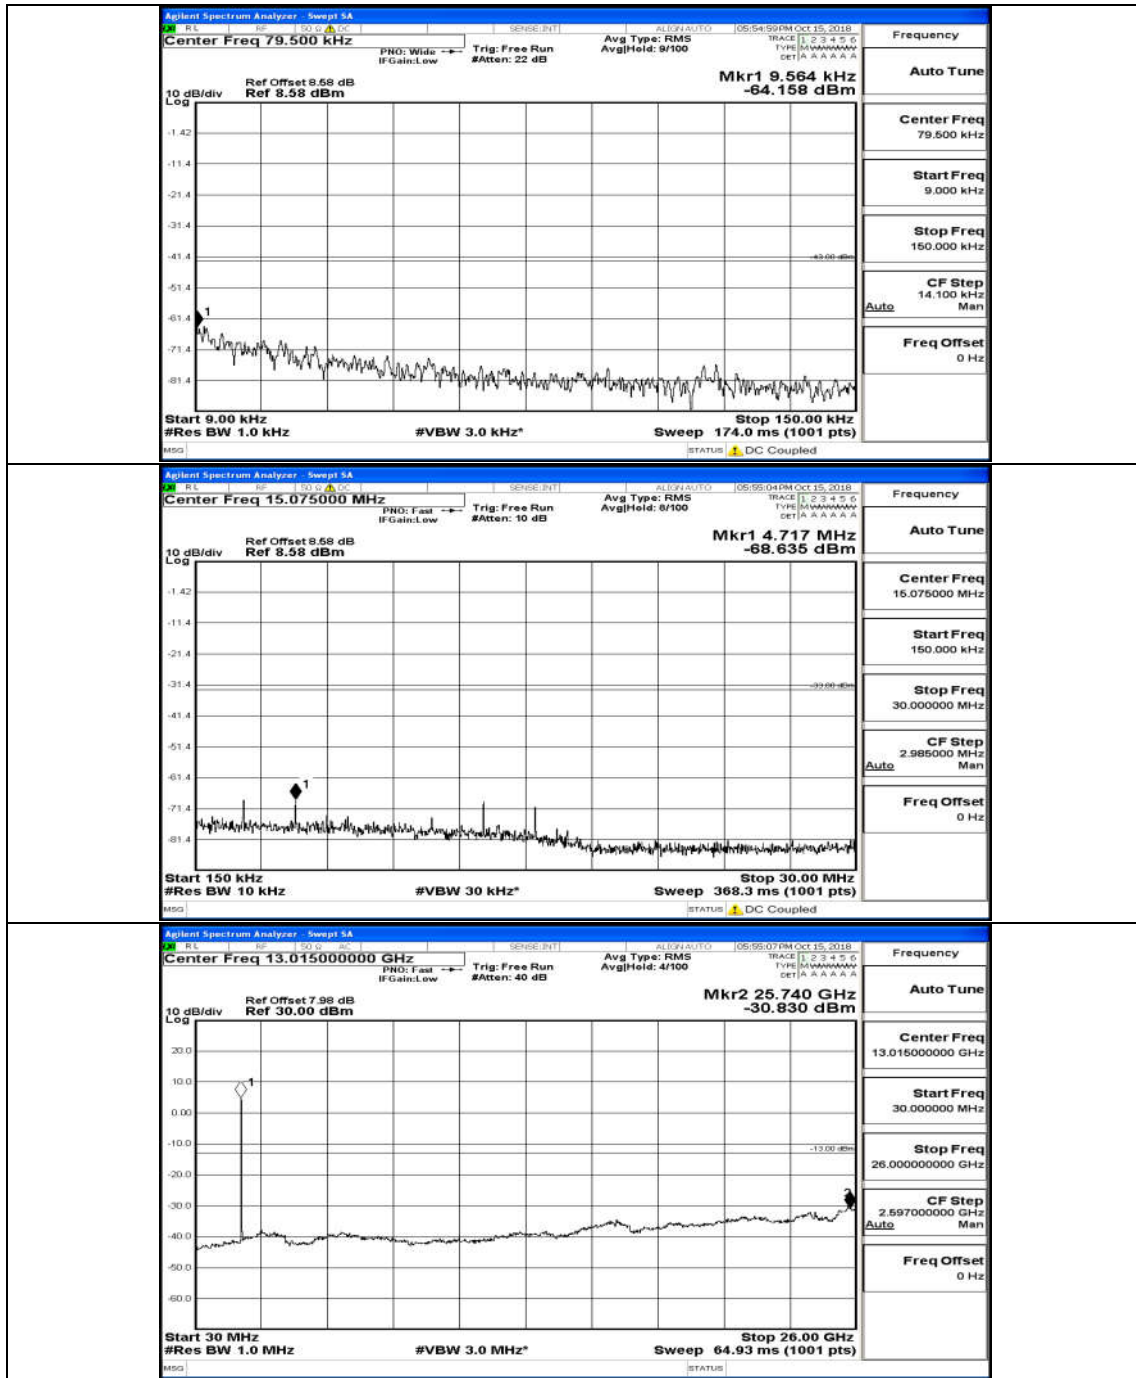

Channel Bandwidth: 20 MHz

(Channel Bandwidth:20 MHz)_LCH_QPSK_100RB#0

(Channel Bandwidth:20 MHz)_MCH_QPSK_100RB#0

(Channel Bandwidth:20 MHz)_HCH_QPSK_100RB#0

(Channel Bandwidth:20 MHz)_LCH_16QAM_100RB#0

(Channel Bandwidth:20 MHz)_MCH_16QAM_100RB#0

(Channel Bandwidth:20 MHz)_HCH_16QAM_100RB#0