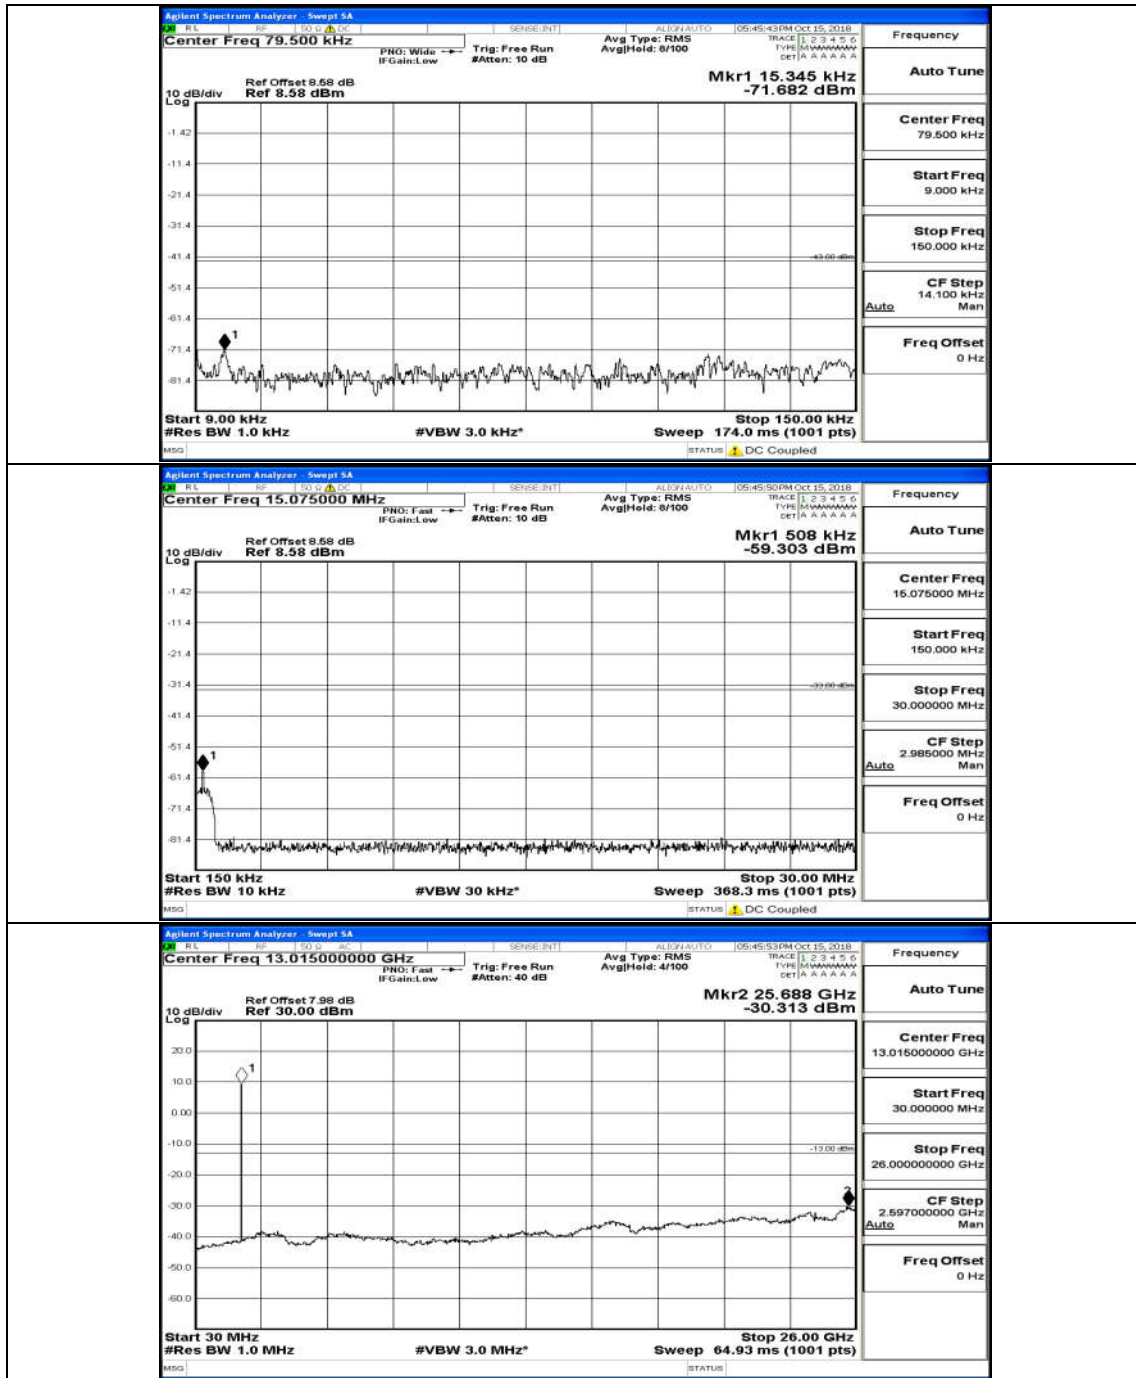

(Channel Bandwidth:20 MHz)_HCH_QPSK_100RB#0

(Channel Bandwidth:20 MHz)_LCH_16QAM_100RB#0

(Channel Bandwidth:20 MHz)_HCH_16QAM_100RB#0

Appendix A.5: Conducted Spurious Emission

Test Graphs

Channel Bandwidth: 1.4 MHz