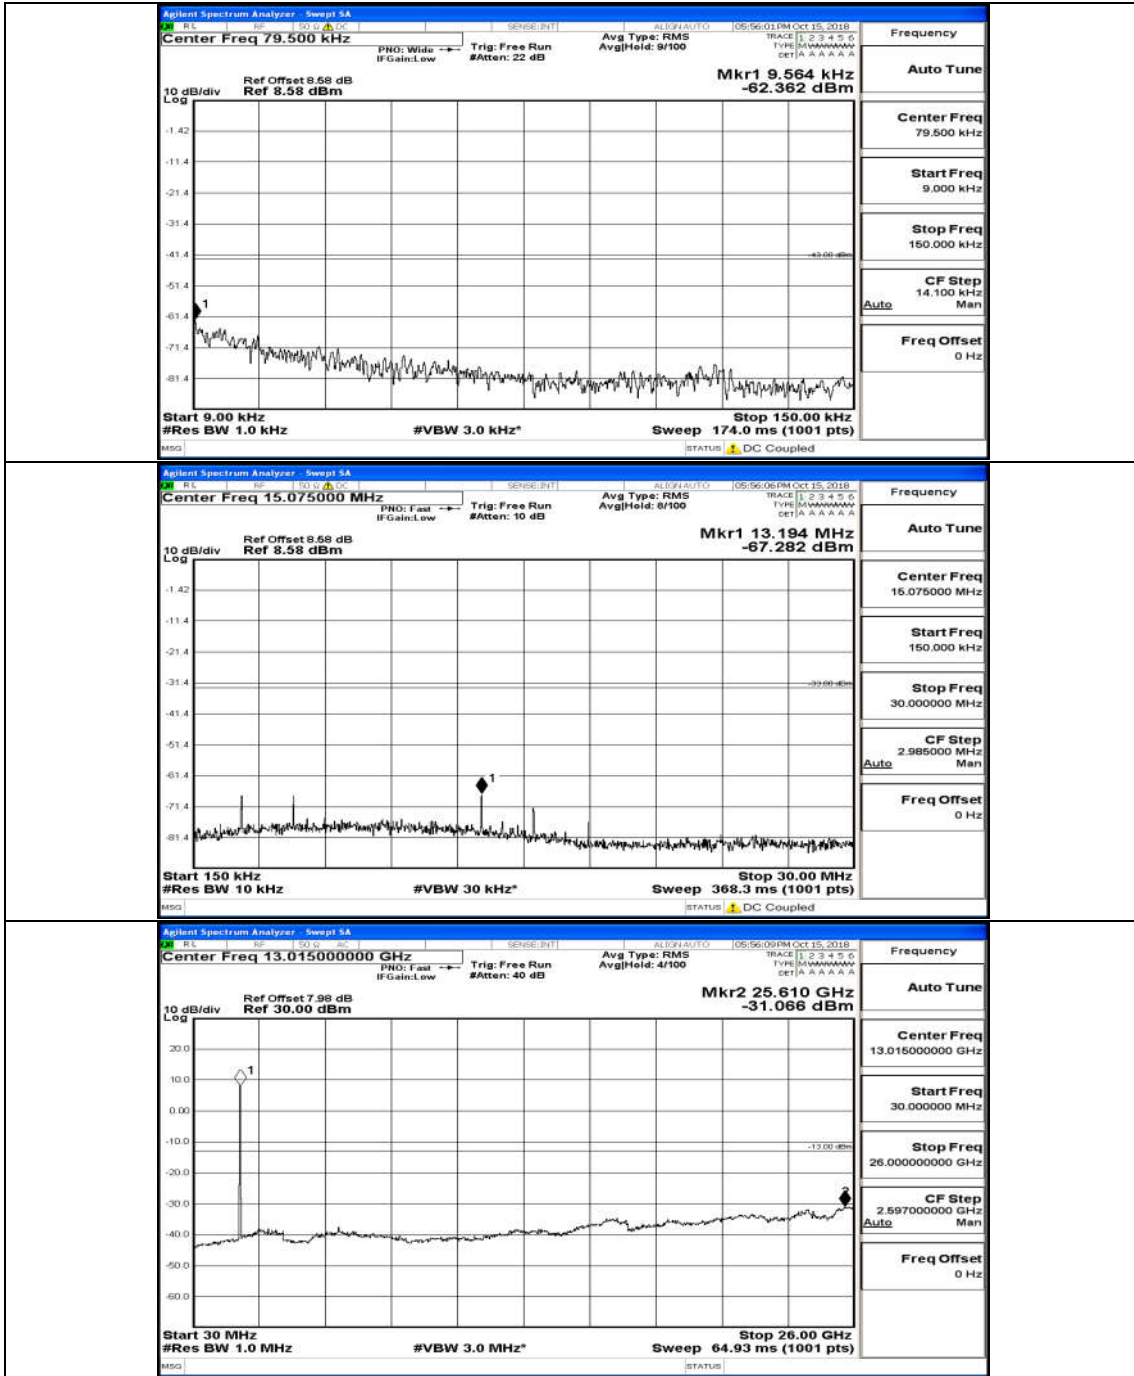

Channel Bandwidth: 20 MHz

(Channel Bandwidth:20 MHz)_LCH_QPSK_100RB#0

(Channel Bandwidth:20 MHz)_MCH_QPSK_100RB#0

(Channel Bandwidth:20 MHz)_HCH_QPSK_100RB#0

(Channel Bandwidth:20 MHz)_LCH_16QAM_100RB#0

(Channel Bandwidth:20 MHz)_MCH_16QAM_100RB#0

(Channel Bandwidth:20 MHz)_HCH_16QAM_100RB#0