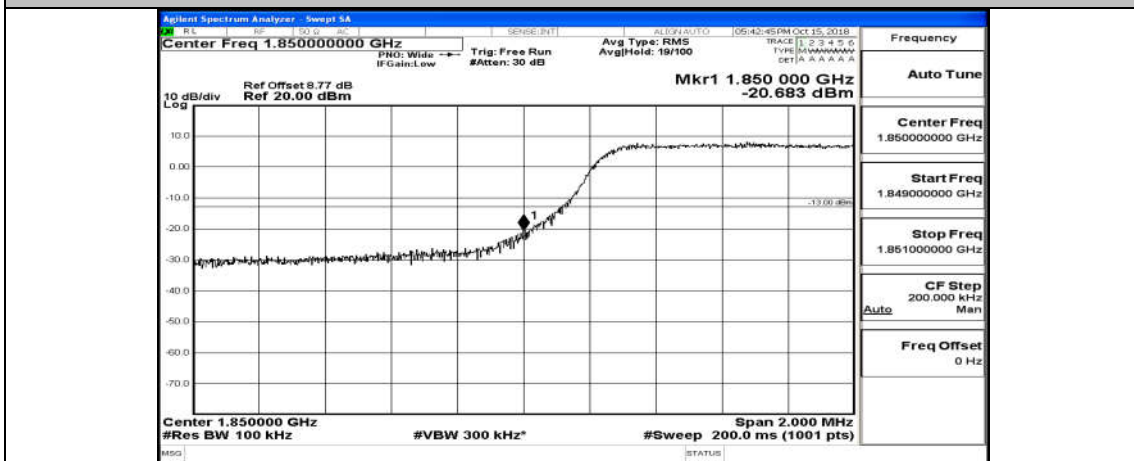

(Channel Bandwidth: 3 MHz)_HCH_QPSK_15RB#0

(Channel Bandwidth: 3 MHz)_LCH_16QAM_15RB#0

(Channel Bandwidth: 3 MHz)_HCH_16QAM_15RB#0

Channel Bandwidth: 5 MHz

(Channel Bandwidth: 5 MHz)_LCH_QPSK_25RB#0

(Channel Bandwidth: 5 MHz)_HCH_QPSK_25RB#0

(Channel Bandwidth: 5 MHz)_LCH_16QAM_25RB#0

(Channel Bandwidth: 5 MHz)_HCH_16QAM_25RB#0

Channel Bandwidth: 10 MHz

Channel Bandwidth: 10 MHz_LCH_16QAM_50RB#0

Channel Bandwidth: 10 MHz_HCH_16QAM_50RB#0

Channel Bandwidth: 15 MHz