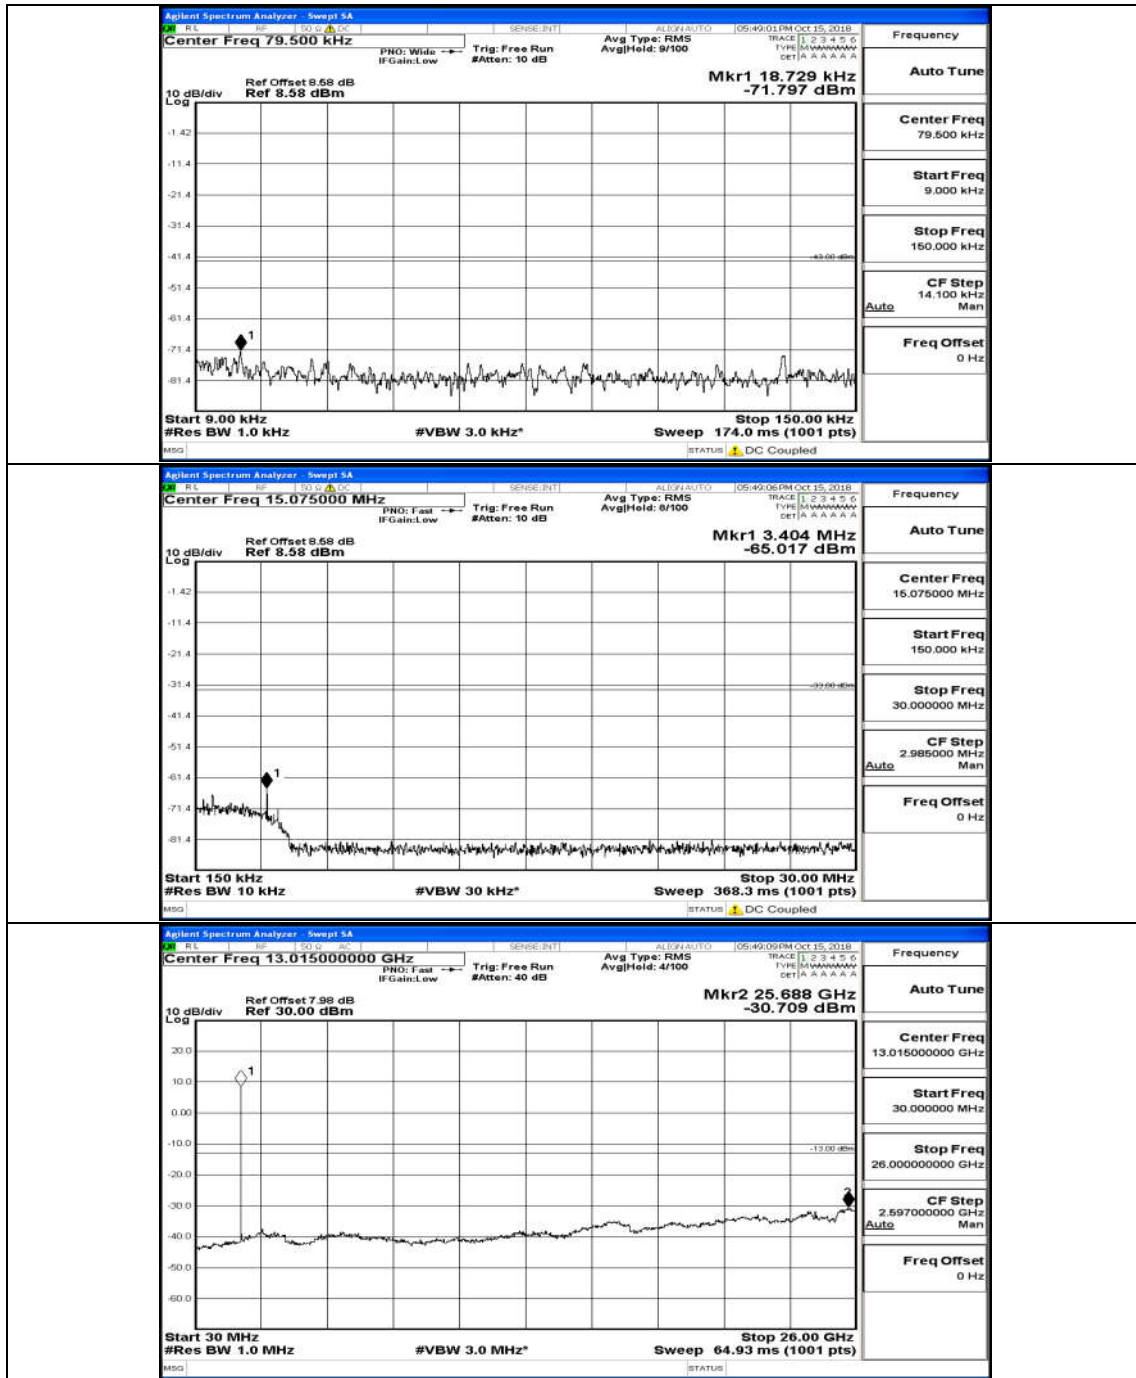

(Channel Bandwidth: 5 MHz)_LCH_16QAM_25RB#0