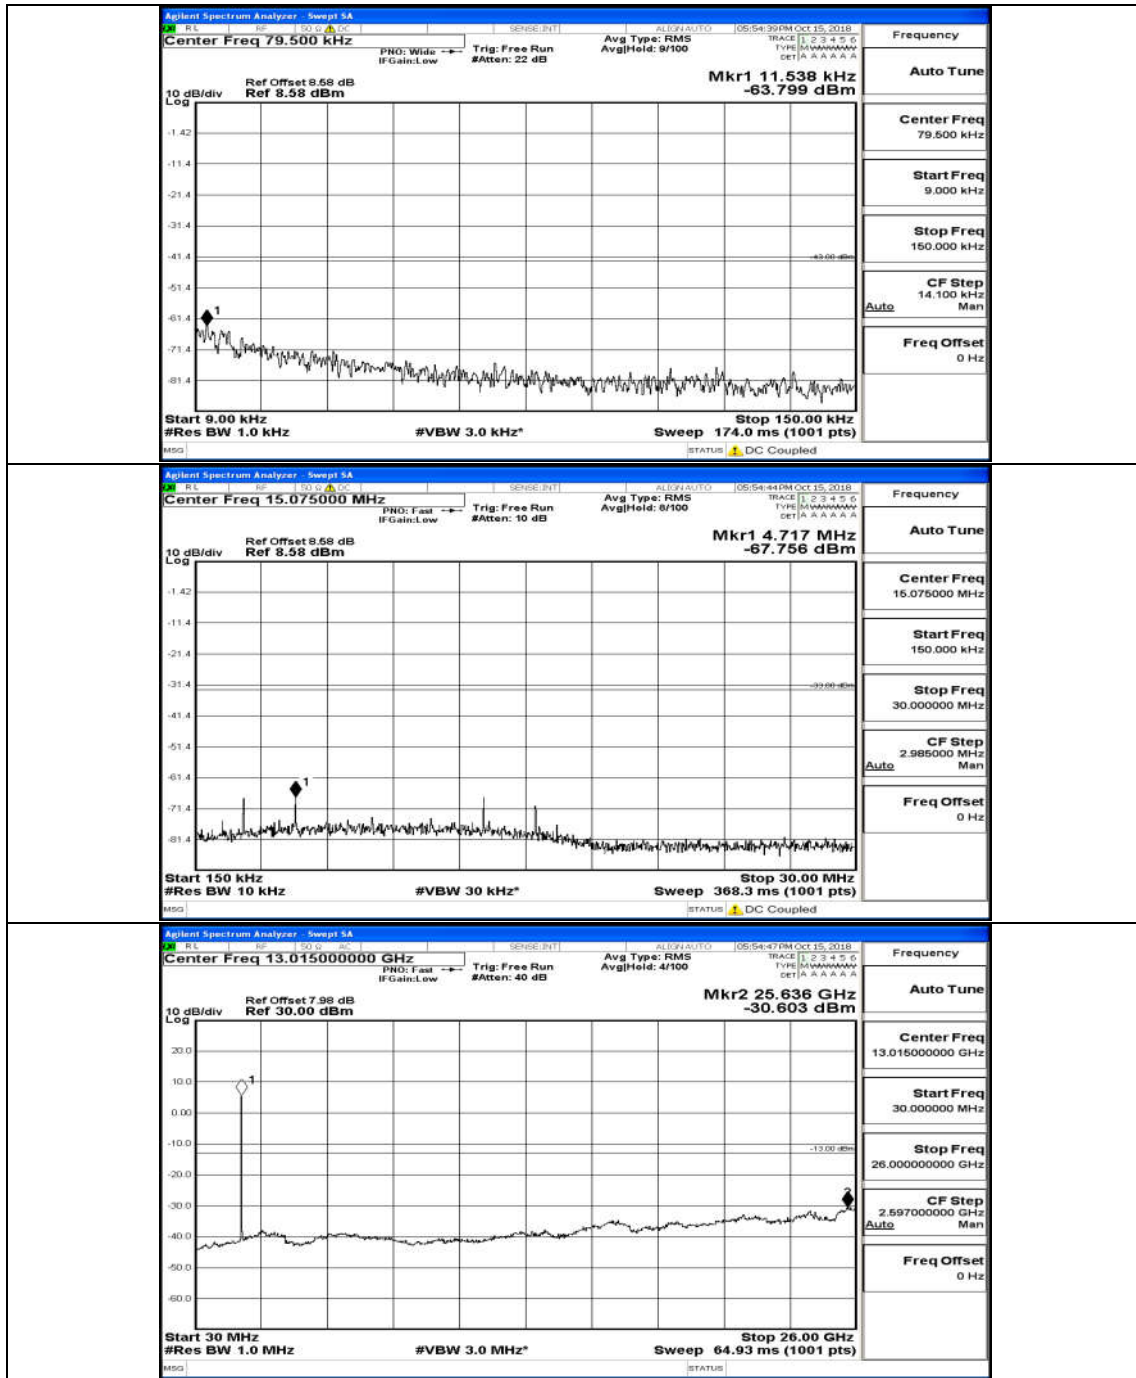

(Channel Bandwidth:20 MHz)_MCH_QPSK_100RB#0