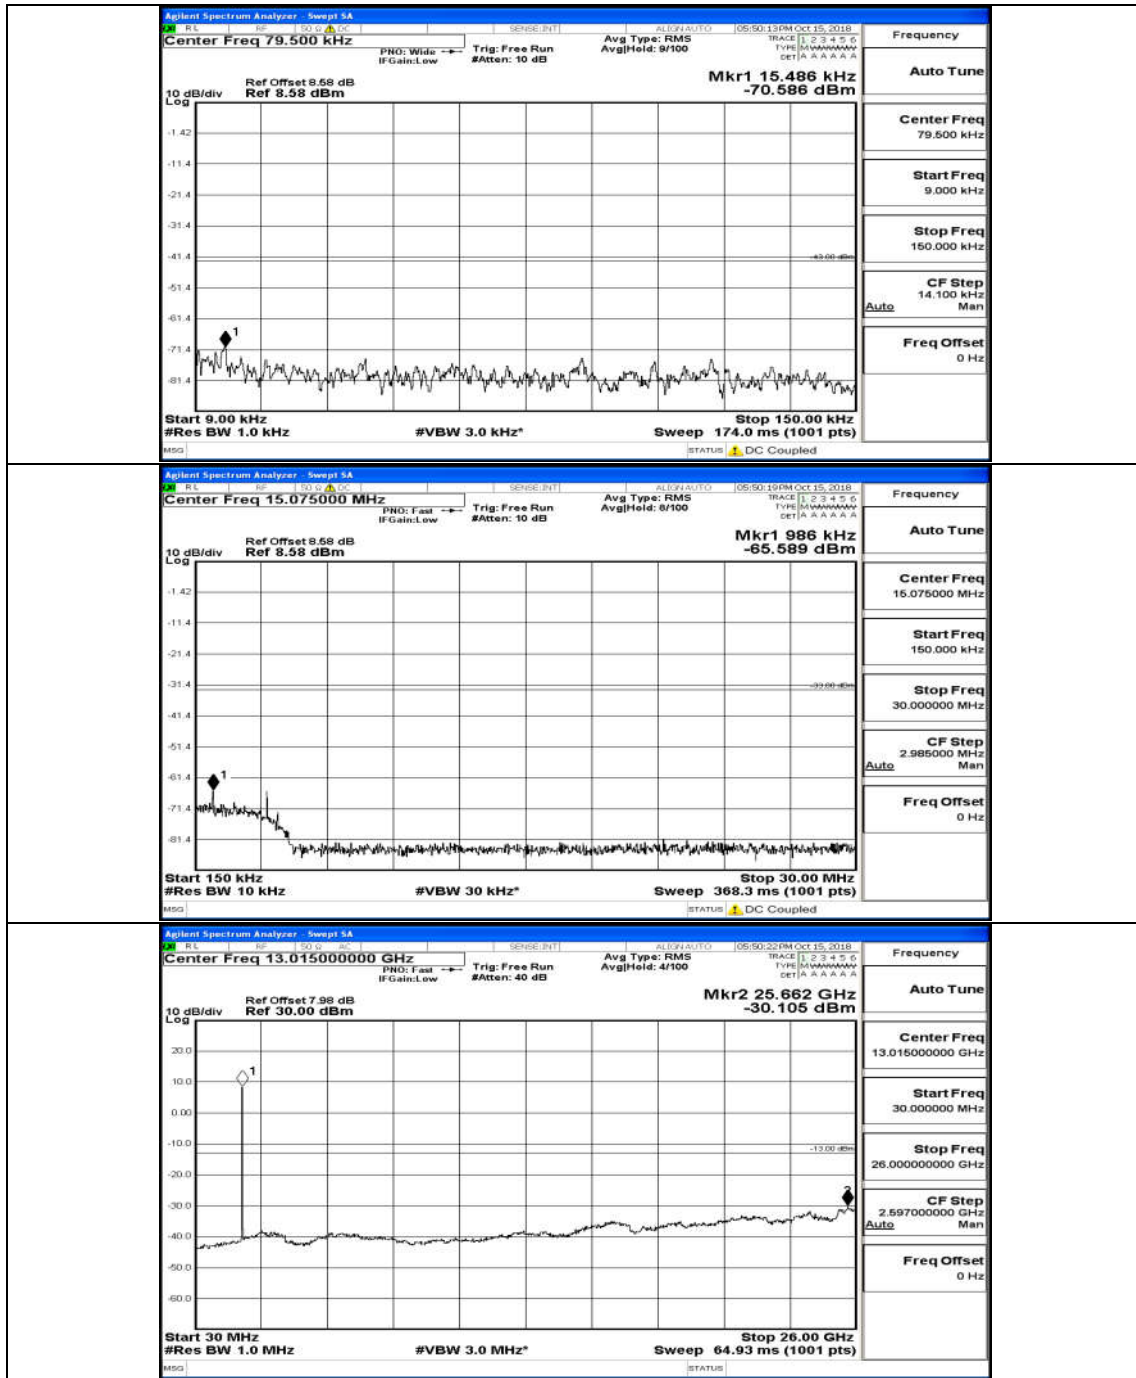

(Channel Bandwidth: 5 MHz)_HCH_16QAM_25RB#0

Channel Bandwidth: 10 MHz

Channel Bandwidth: 10 MHz_LCH_QPSK_50RB#0