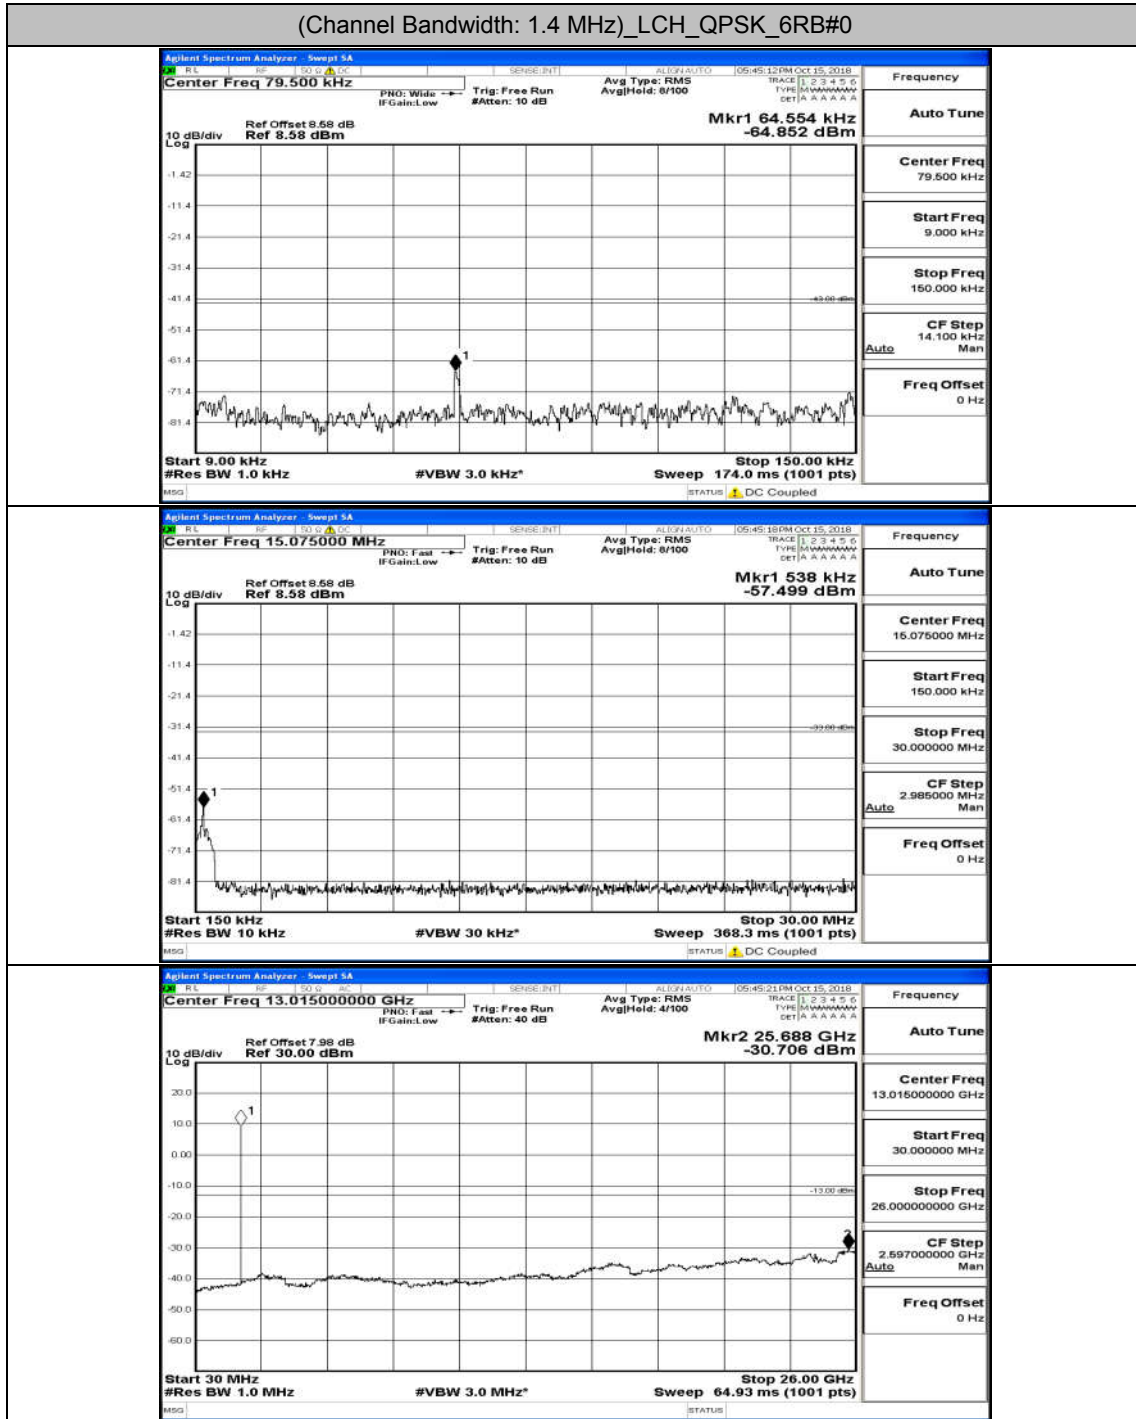

(Channel Bandwidth:20 MHz)_HCH_QPSK_100RB#0

(Channel Bandwidth:20 MHz)_LCH_16QAM_100RB#0

(Channel Bandwidth:20 MHz)_HCH_16QAM_100RB#0

Appendix A.5: Conducted Spurious Emission

Test Graphs

Channel Bandwidth: 1.4 MHz