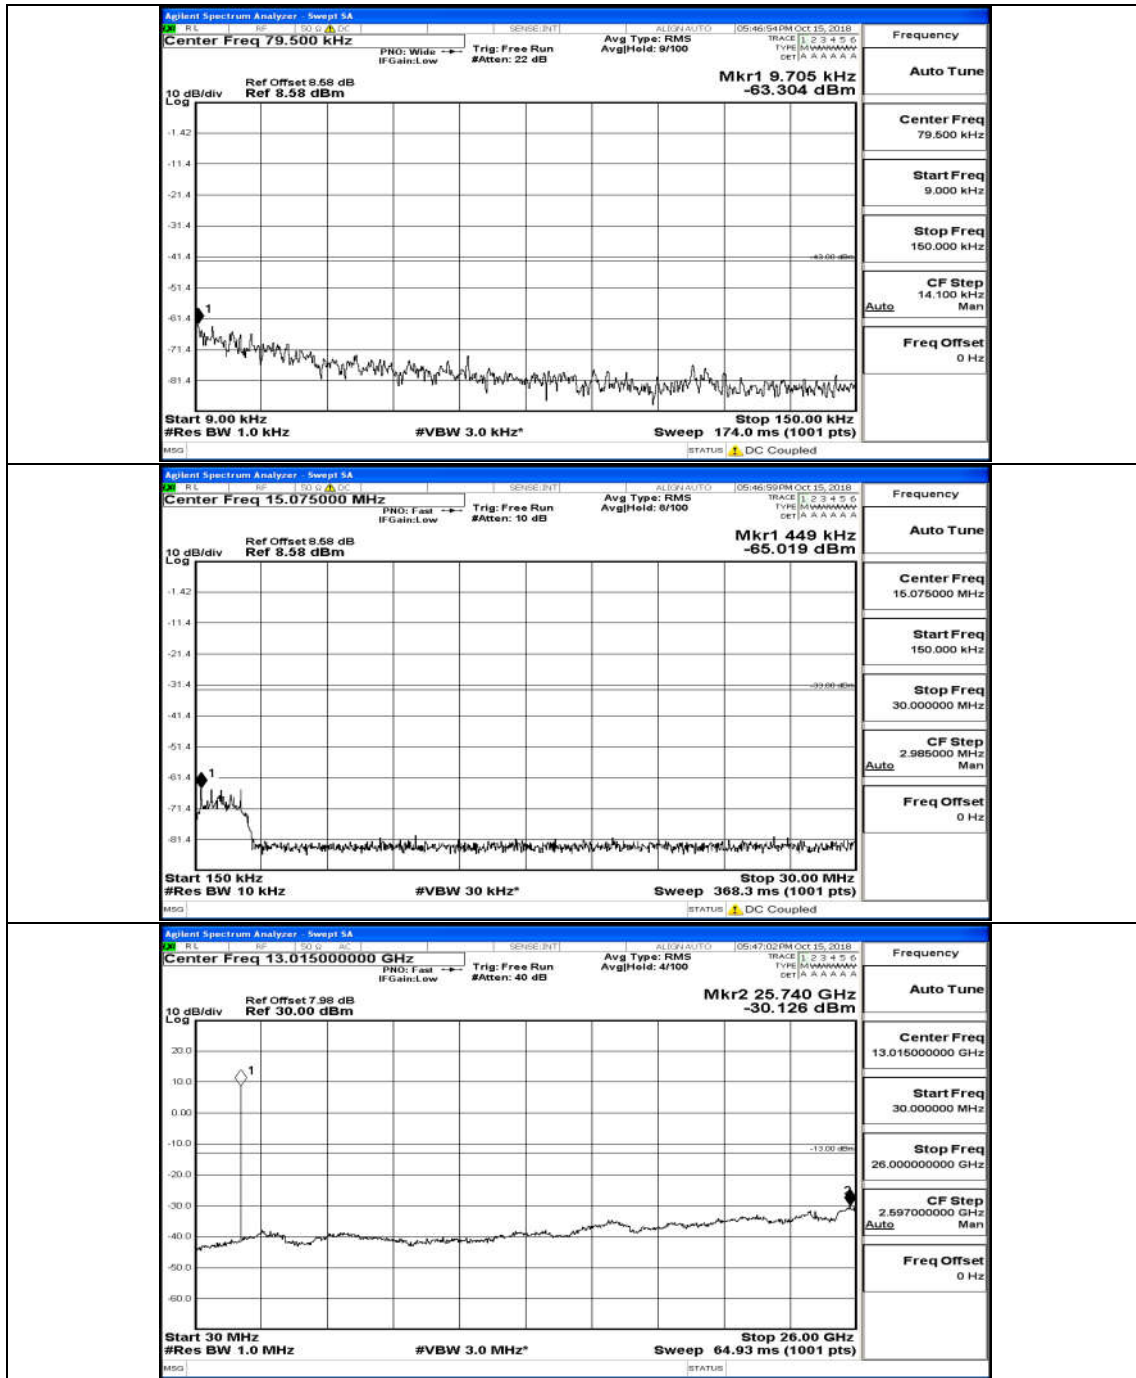

(Channel Bandwidth: 1.4 MHz)_LCH_16QAM_6RB#0

(Channel Bandwidth: 1.4 MHz)_MCH_16QAM_6RB#0

Channel Bandwidth: 3 MHz

(Channel Bandwidth: 3 MHz)_LCH_QPSK_15RB#0

(Channel Bandwidth: 3 MHz)_MCH_QPSK_15RB#0

(Channel Bandwidth: 3 MHz)_HCH_QPSK_15RB#0