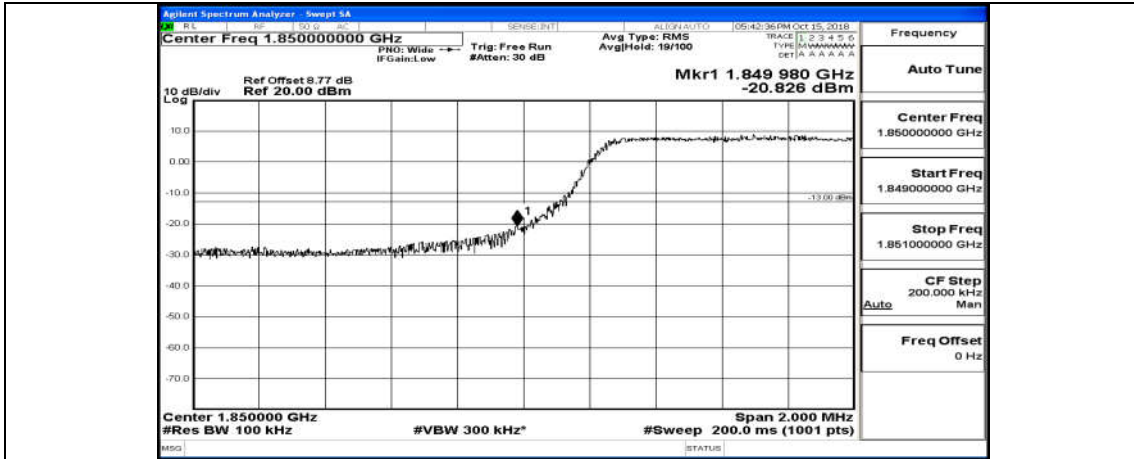

(Channel Bandwidth: 3 MHz)_HCH_QPSK_15RB#0

(Channel Bandwidth: 3 MHz)_LCH_16QAM_15RB#0

(Channel Bandwidth: 3 MHz)_HCH_16QAM_15RB#0

Channel Bandwidth: 5 MHz

(Channel Bandwidth: 5 MHz)_LCH_QPSK_25RB#0

(Channel Bandwidth: 5 MHz)_HCH_QPSK_25RB#0

(Channel Bandwidth: 5 MHz)_LCH_16QAM_25RB#0

(Channel Bandwidth: 5 MHz)_HCH_16QAM_25RB#0

Channel Bandwidth: 10 MHz

Channel Bandwidth: 10 MHz_LCH_16QAM_50RB#0

Channel Bandwidth: 10 MHz_HCH_16QAM_50RB#0

Channel Bandwidth: 15 MHz