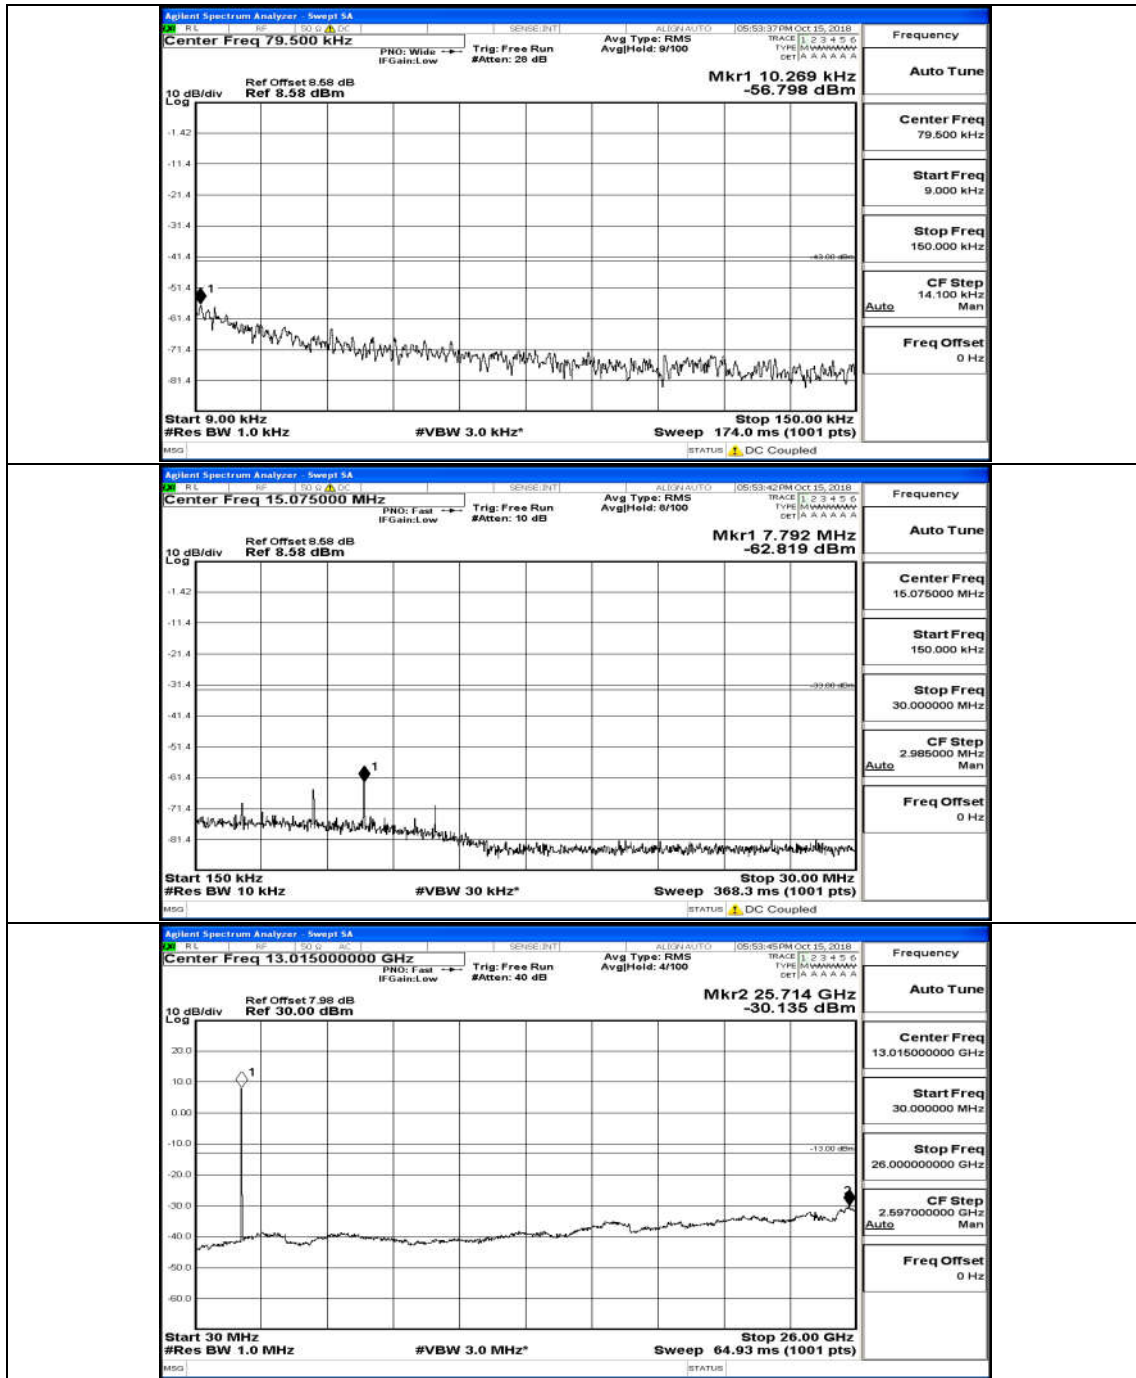

(Channel Bandwidth:15 MHz)_MCH_QPSK_75RB#0

(Channel Bandwidth:15 MHz)_HCH_QPSK_75RB#0

(Channel Bandwidth:15 MHz)_LCH_16QAM_75RB#0

(Channel Bandwidth:15 MHz)_MCH_16QAM_75RB#0

(Channel Bandwidth:15 MHz)_HCH_16QAM_75RB#0