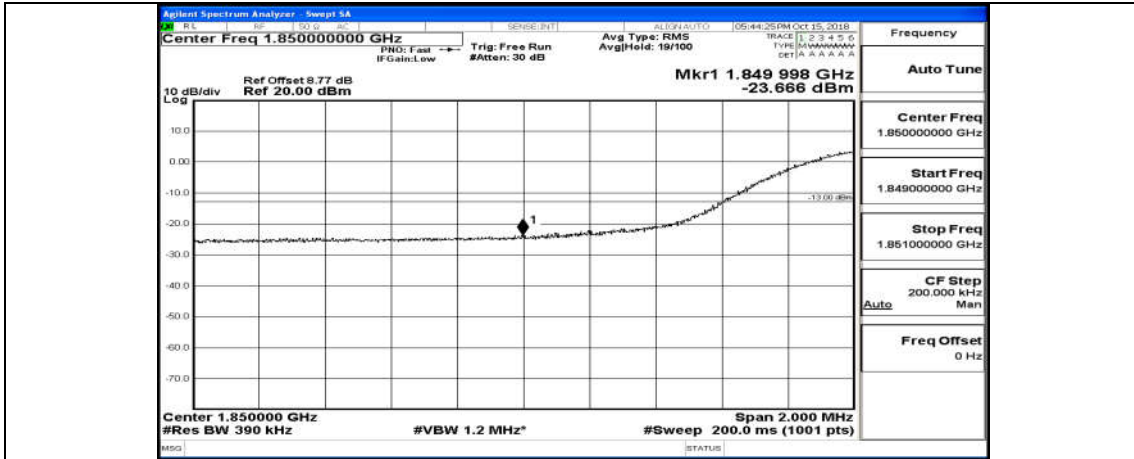

(Channel Bandwidth:15 MHz)_LCH_QPSK_75RB#0

(Channel Bandwidth:15 MHz)_HCH_QPSK_75RB#0

(Channel Bandwidth:15 MHz)_LCH_16QAM_75RB#0

(Channel Bandwidth:15 MHz)_HCH_16QAM_75RB#0

Channel Bandwidth: 20 MHz

(Channel Bandwidth:20 MHz)_LCH_QPSK_100RB#0