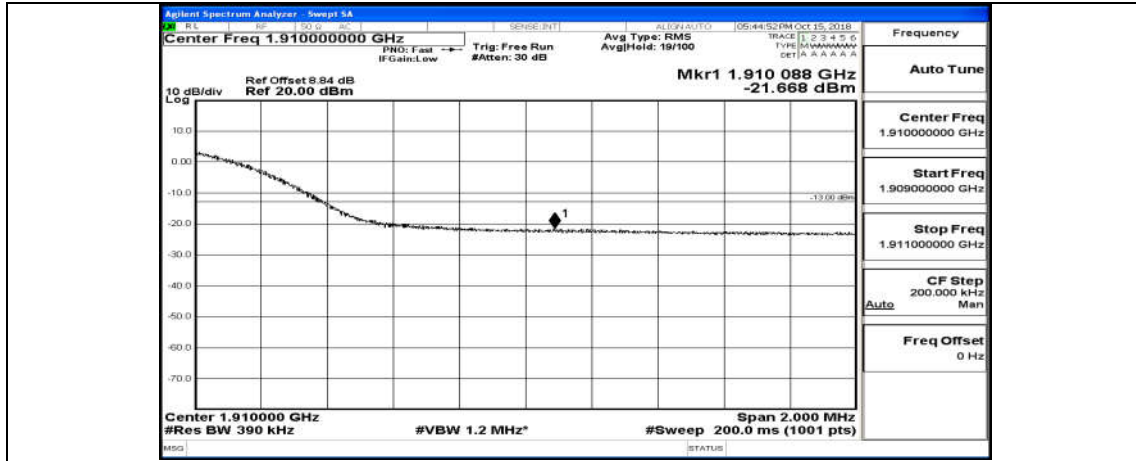

(Channel Bandwidth:20 MHz)_HCH_16QAM_100RB#0