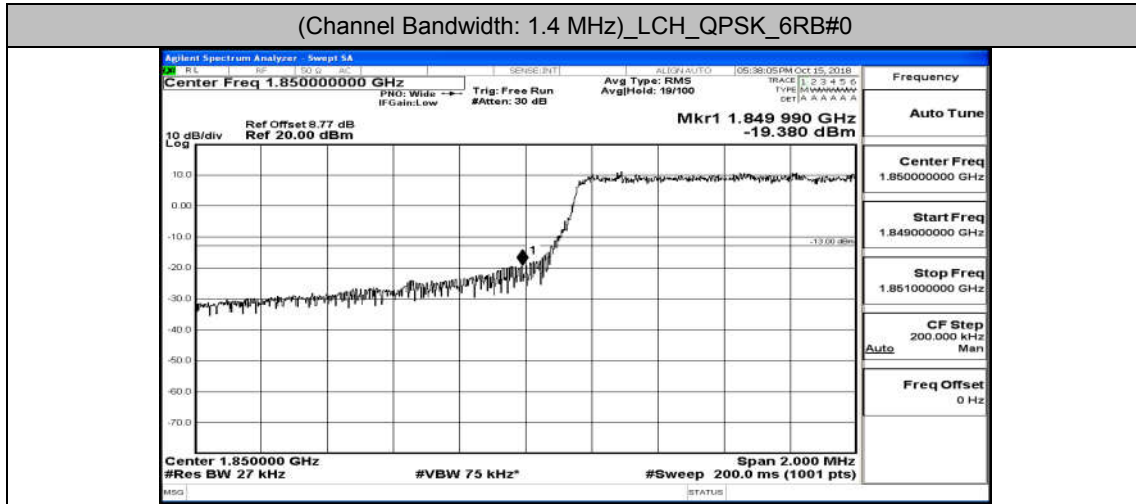

Appendix A.4: Band Edge

Test Graphs

Channel Bandwidth: 1.4 MHz

(Channel Bandwidth: 1.4 MHz)_LCH_16QAM_6RB#0

(Channel Bandwidth: 1.4 MHz)_HCH_16QAM_6RB#0

Channel Bandwidth: 3 MHz

(Channel Bandwidth: 3 MHz)_LCH_QPSK_15RB#0

(Channel Bandwidth: 3 MHz)_HCH_QPSK_15RB#0

(Channel Bandwidth: 3 MHz)_LCH_16QAM_15RB#0

(Channel Bandwidth: 3 MHz)_HCH_16QAM_15RB#0

Channel Bandwidth: 5 MHz

(Channel Bandwidth: 5 MHz)_LCH_QPSK_25RB#0

(Channel Bandwidth: 5 MHz)_HCH_QPSK_25RB#0