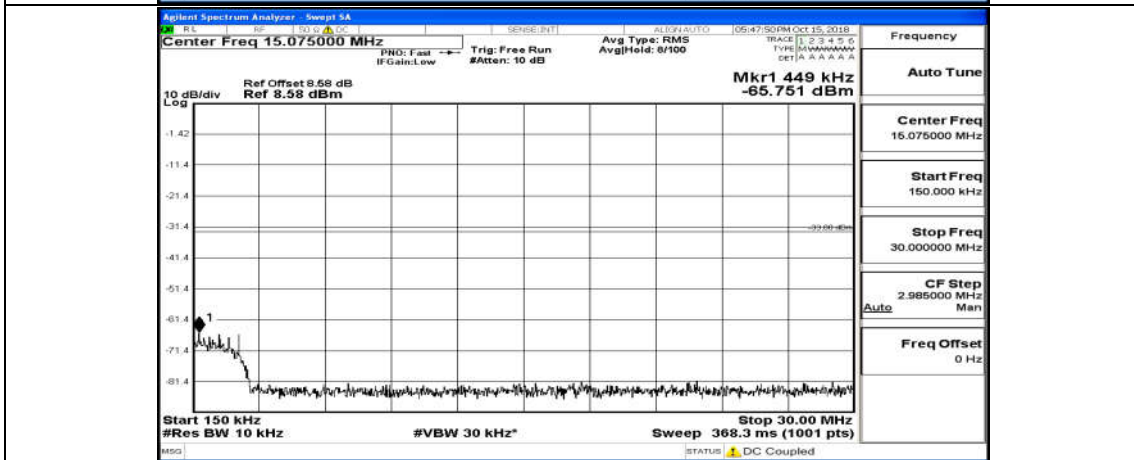

(Channel Bandwidth: 3 MHz)_MCH_16QAM_15RB#0

(Channel Bandwidth: 3 MHz)_HCH_16QAM_15RB#0