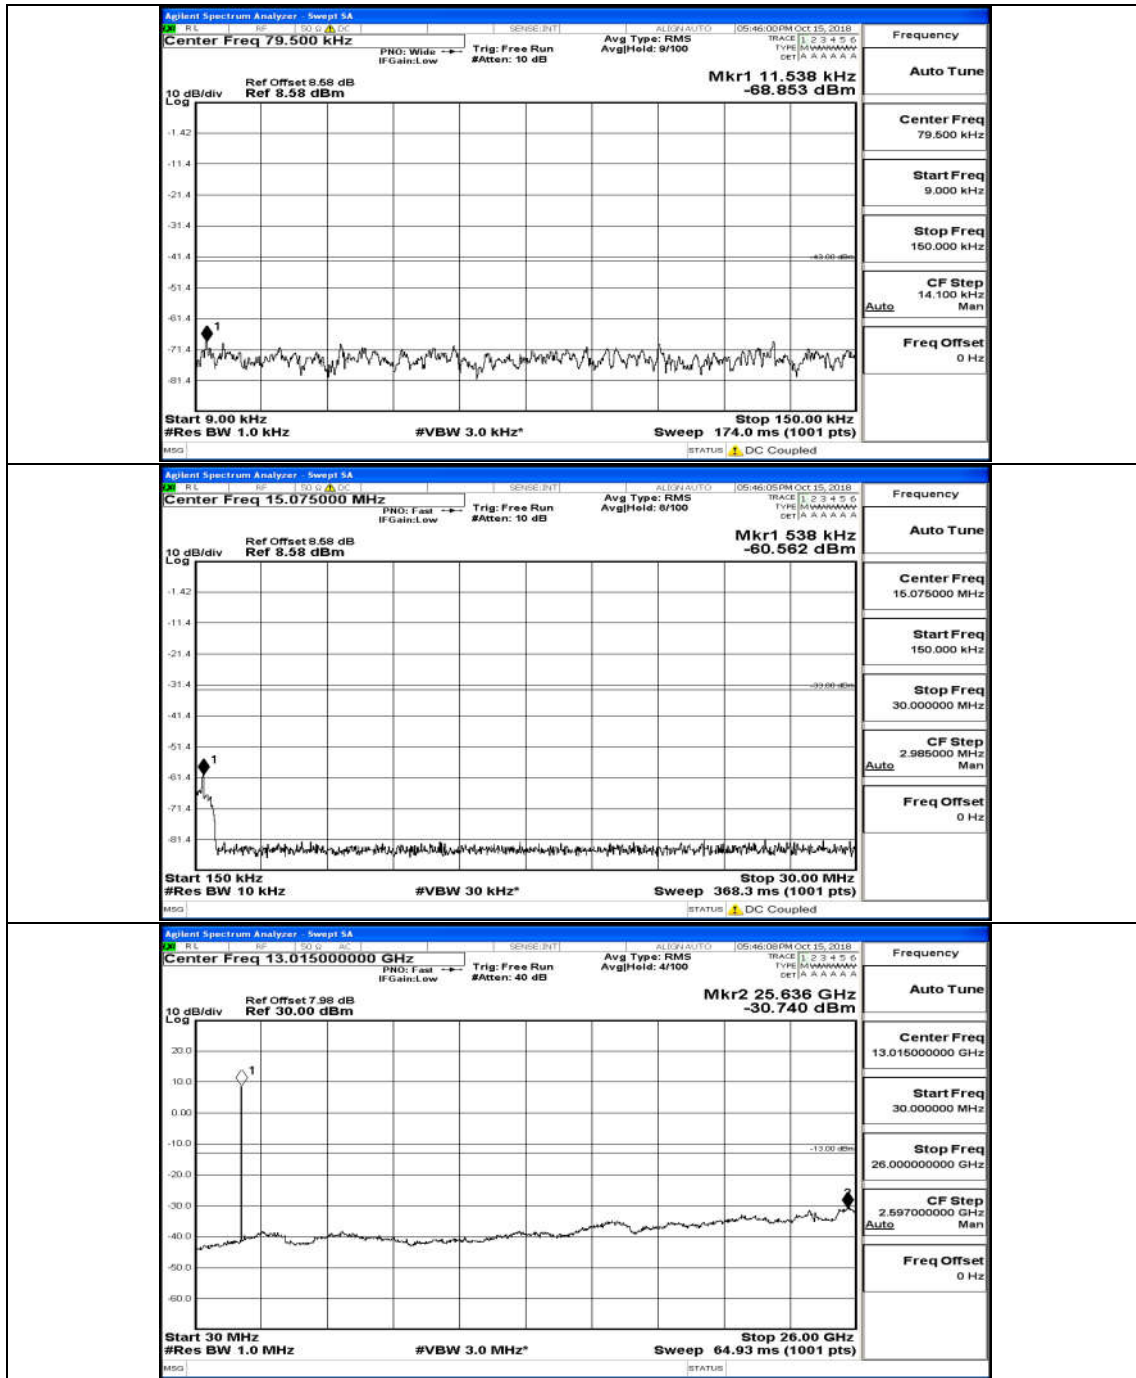

(Channel Bandwidth: 1.4 MHz)_MCH_16QAM_6RB#0

Channel Bandwidth: 3 MHz

(Channel Bandwidth: 3 MHz)_LCH_QPSK_15RB#0