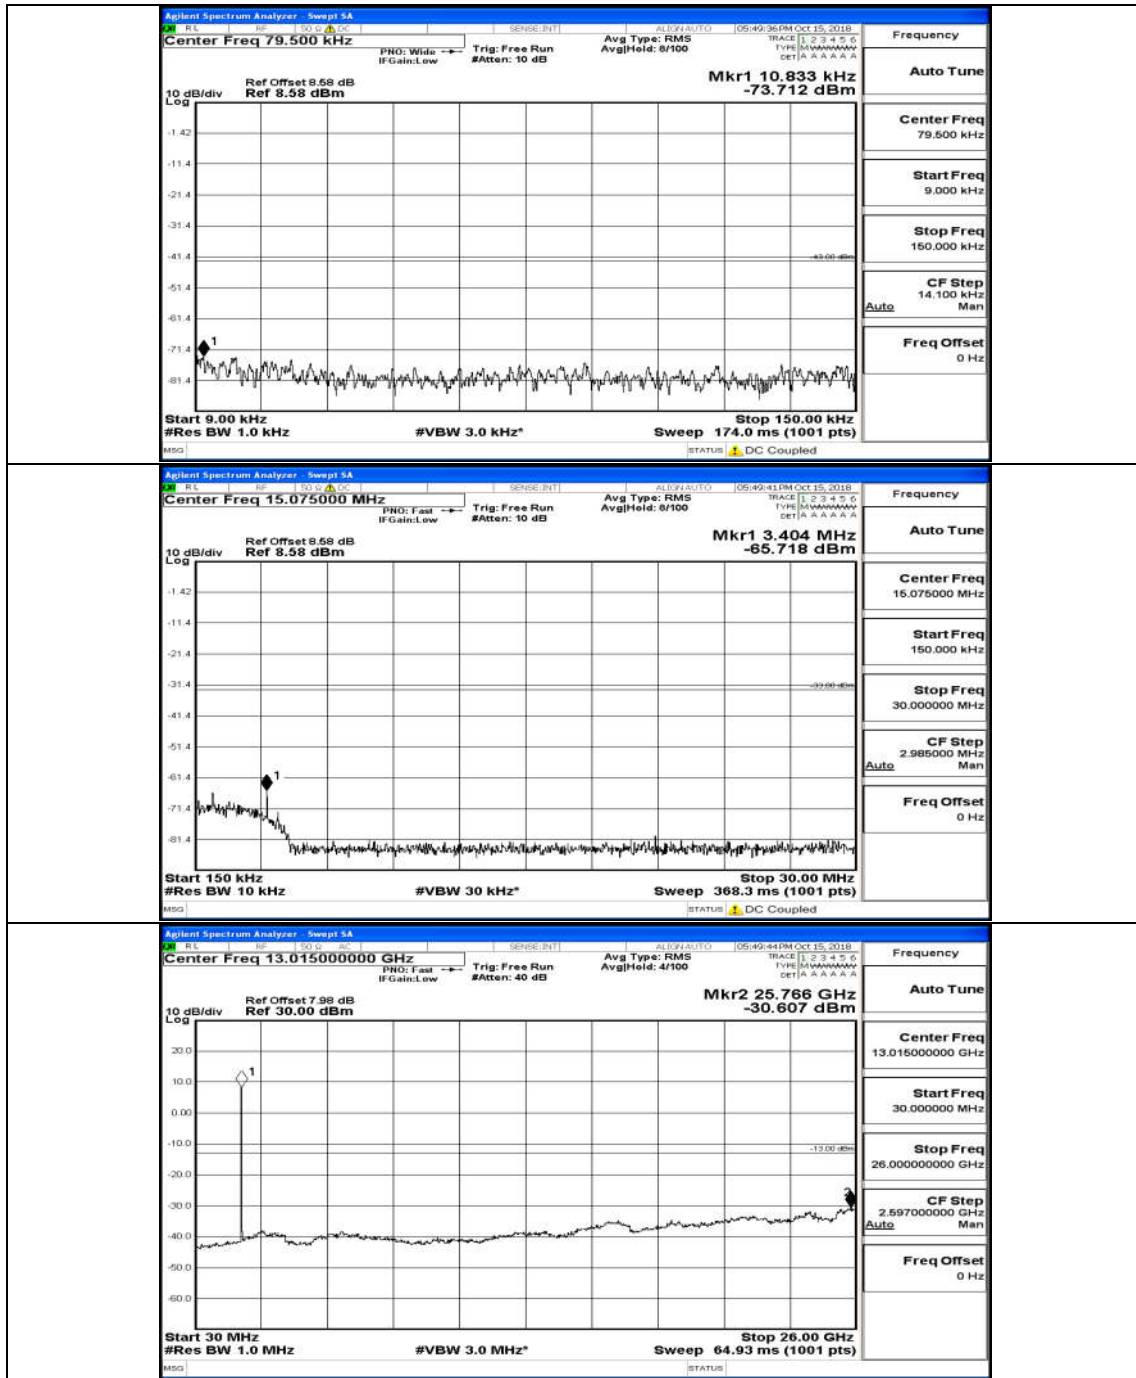

(Channel Bandwidth: 5 MHz)_MCH_16QAM_25RB#0