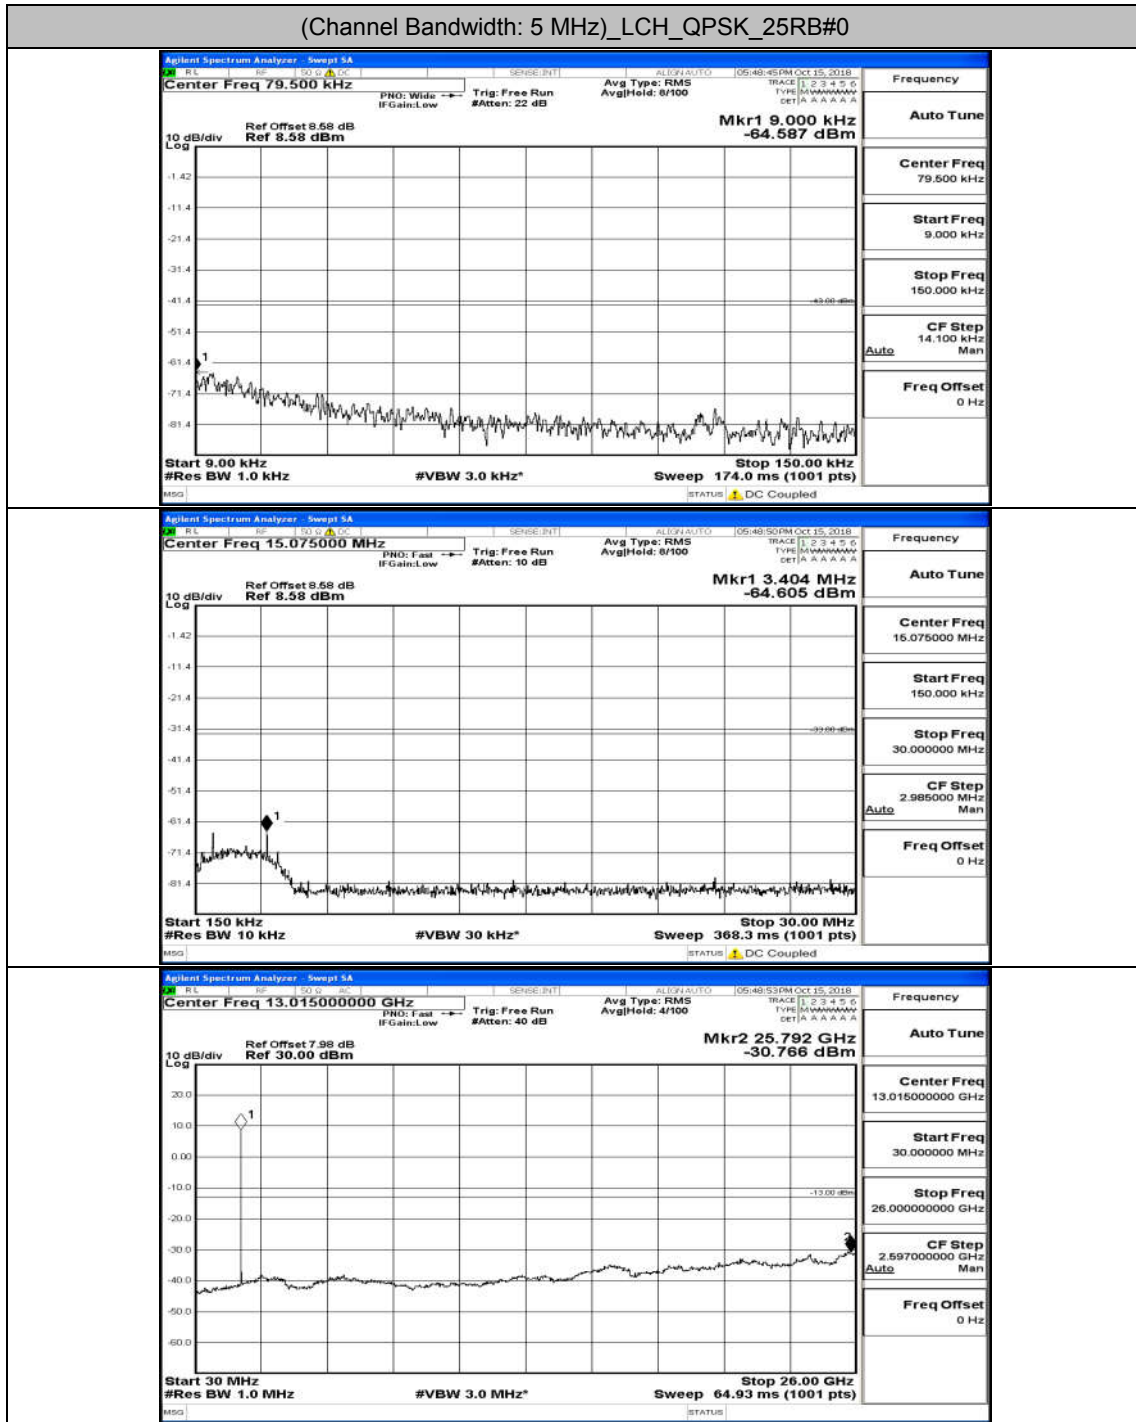

(Channel Bandwidth: 3 MHz)_LCH_16QAM_15RB#0

(Channel Bandwidth: 3 MHz)_MCH_16QAM_15RB#0

(Channel Bandwidth: 3 MHz)_HCH_16QAM_15RB#0

Channel Bandwidth: 5 MHz

(Channel Bandwidth: 5 MHz)_MCH_QPSK_25RB#0

(Channel Bandwidth: 5 MHz)_HCH_QPSK_25RB#0