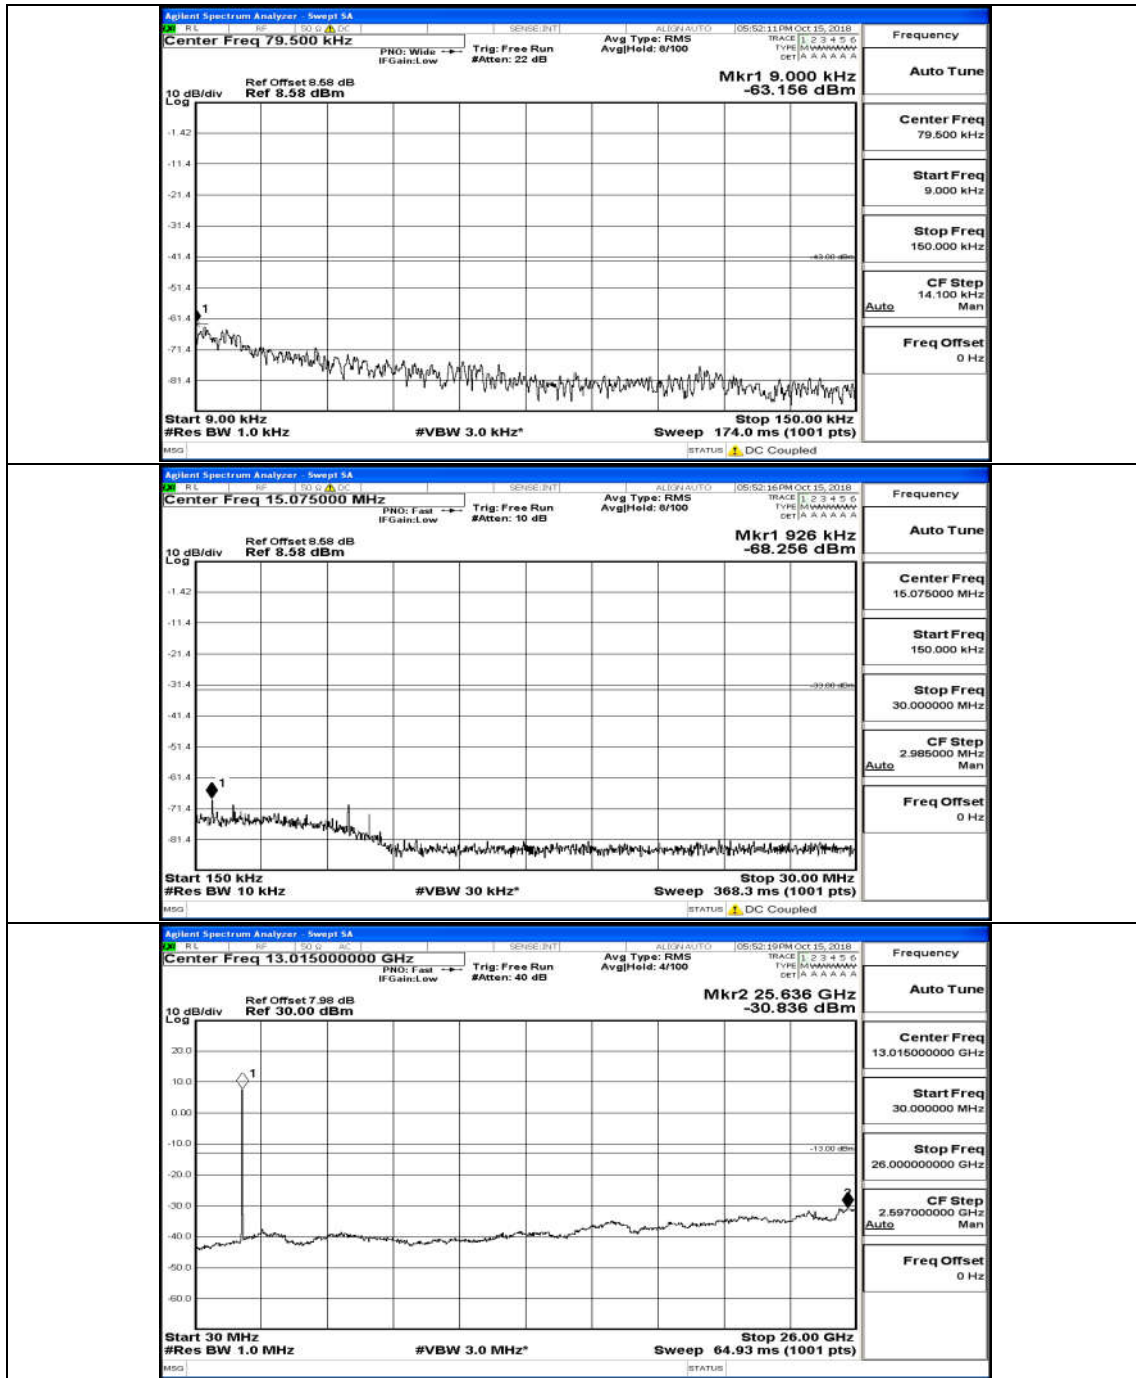

Channel Bandwidth: 10 MHz_HCH_QPSK_50RB#0

Channel Bandwidth: 10 MHz_LCH_16QAM_50RB#0

Channel Bandwidth: 10 MHz_MCH_16QAM_50RB#0

Channel Bandwidth: 10 MHz_HCH_16QAM_50RB#0

Channel Bandwidth: 15 MHz

(Channel Bandwidth:15 MHz)_LCH_QPSK_75RB#0