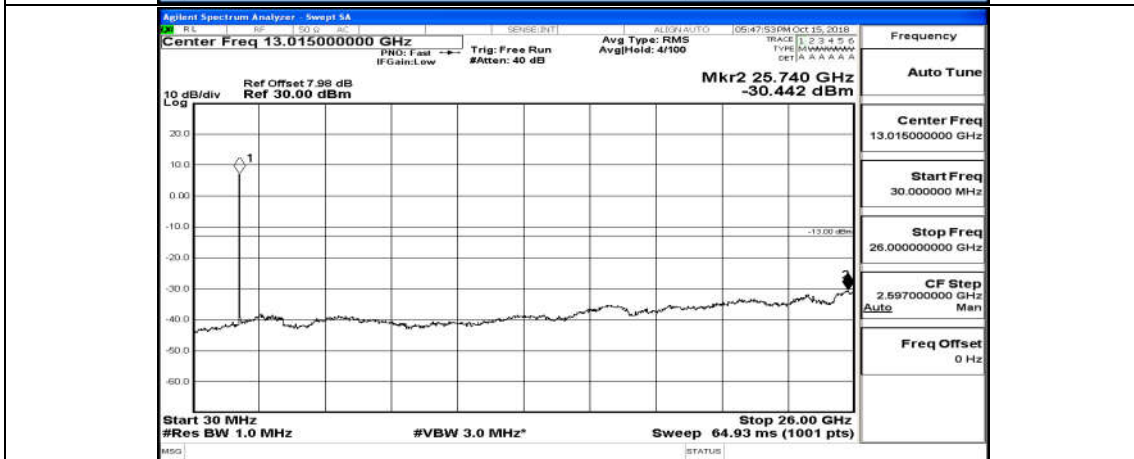

(Channel Bandwidth: 3 MHz)_MCH_16QAM_15RB#0

(Channel Bandwidth: 3 MHz)_HCH_16QAM_15RB#0