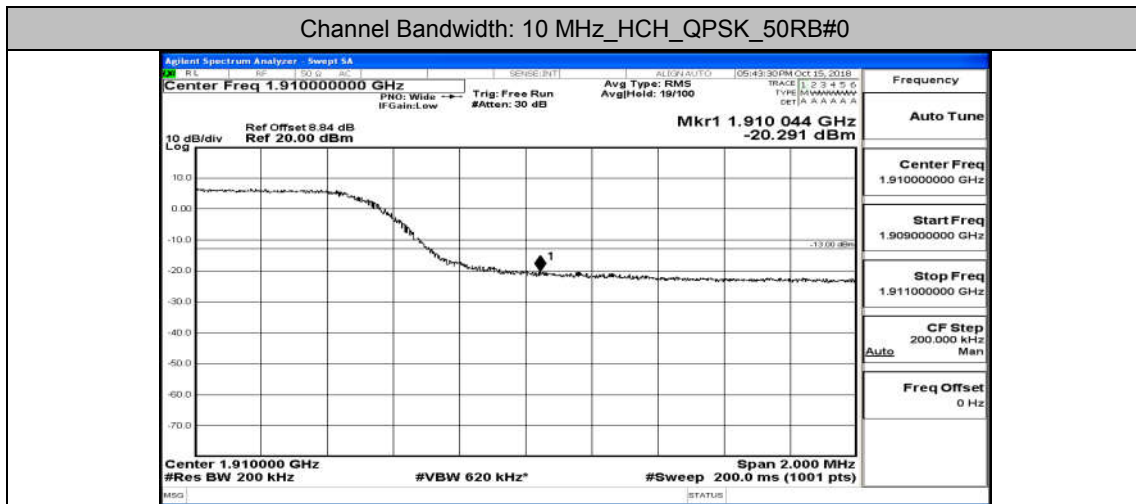

(Channel Bandwidth: 3 MHz)_HCH_QPSK_15RB#0

(Channel Bandwidth: 3 MHz)_LCH_16QAM_15RB#0

(Channel Bandwidth: 3 MHz)_HCH_16QAM_15RB#0

Channel Bandwidth: 5 MHz

(Channel Bandwidth: 5 MHz)_LCH_QPSK_25RB#0

(Channel Bandwidth: 5 MHz)_HCH_QPSK_25RB#0

(Channel Bandwidth: 5 MHz)_LCH_16QAM_25RB#0

(Channel Bandwidth: 5 MHz)_HCH_16QAM_25RB#0

Channel Bandwidth: 10 MHz

Channel Bandwidth: 10 MHz_LCH_16QAM_50RB#0

Channel Bandwidth: 10 MHz_HCH_16QAM_50RB#0

Channel Bandwidth: 15 MHz