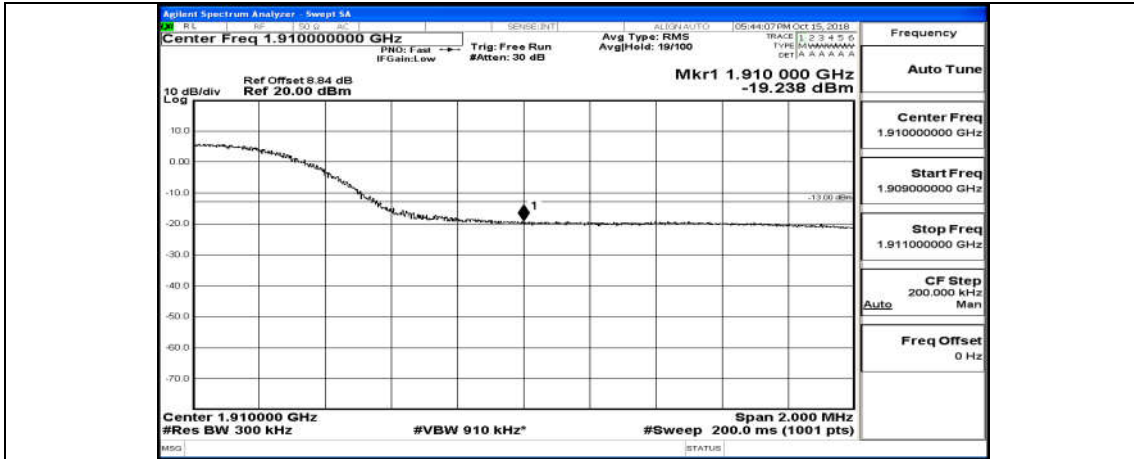

(Channel Bandwidth: 5 MHz)_LCH_16QAM_25RB#0

(Channel Bandwidth: 5 MHz)_HCH_16QAM_25RB#0

Channel Bandwidth: 10 MHz

Channel Bandwidth: 10 MHz_LCH_16QAM_50RB#0

Channel Bandwidth: 10 MHz_HCH_16QAM_50RB#0

Channel Bandwidth: 15 MHz

(Channel Bandwidth:15 MHz)_LCH_QPSK_75RB#0

(Channel Bandwidth:15 MHz)_HCH_QPSK_75RB#0

(Channel Bandwidth:15 MHz)_LCH_16QAM_75RB#0

(Channel Bandwidth:15 MHz)_HCH_16QAM_75RB#0

Channel Bandwidth: 20 MHz

(Channel Bandwidth:20 MHz)_LCH_QPSK_100RB#0