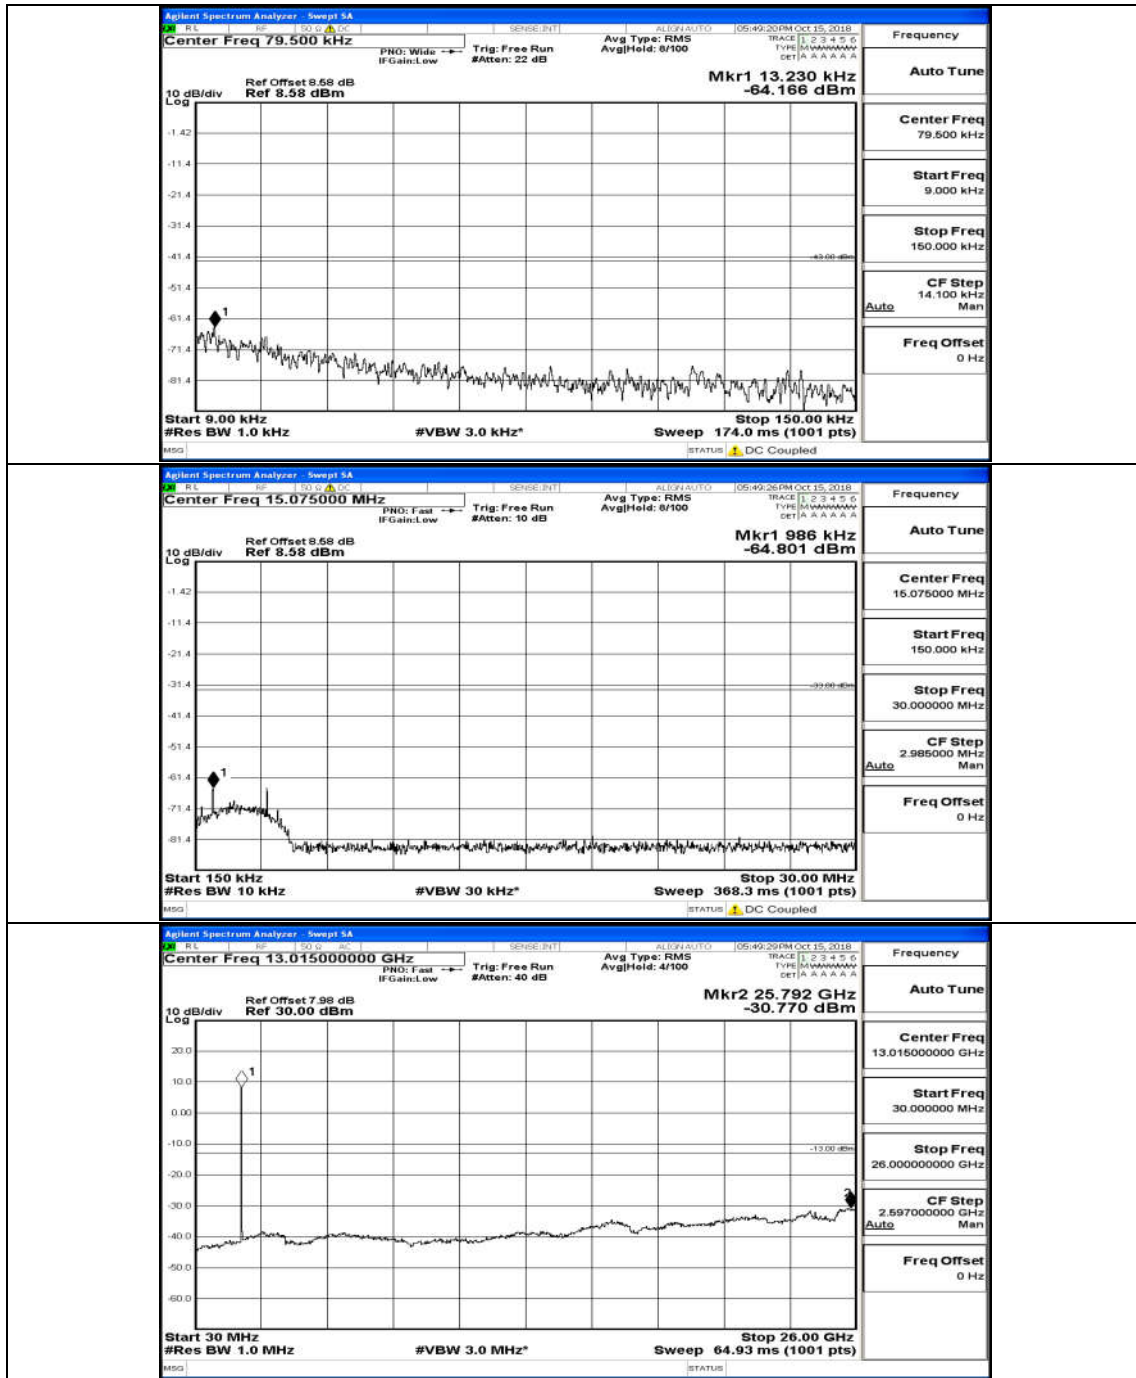

(Channel Bandwidth: 3 MHz)_LCH_16QAM_15RB#0

(Channel Bandwidth: 3 MHz)_MCH_16QAM_15RB#0

(Channel Bandwidth: 3 MHz)_HCH_16QAM_15RB#0

Channel Bandwidth: 5 MHz

(Channel Bandwidth: 5 MHz)_MCH_QPSK_25RB#0

(Channel Bandwidth: 5 MHz)_HCH_QPSK_25RB#0

(Channel Bandwidth: 5 MHz)_LCH_16QAM_25RB#0

(Channel Bandwidth: 5 MHz)_MCH_16QAM_25RB#0

(Channel Bandwidth: 5 MHz)_HCH_16QAM_25RB#0

Channel Bandwidth: 10 MHz

Channel Bandwidth: 10 MHz_LCH_QPSK_50RB#0

Channel Bandwidth: 10 MHz_MCH_QPSK_50RB#0