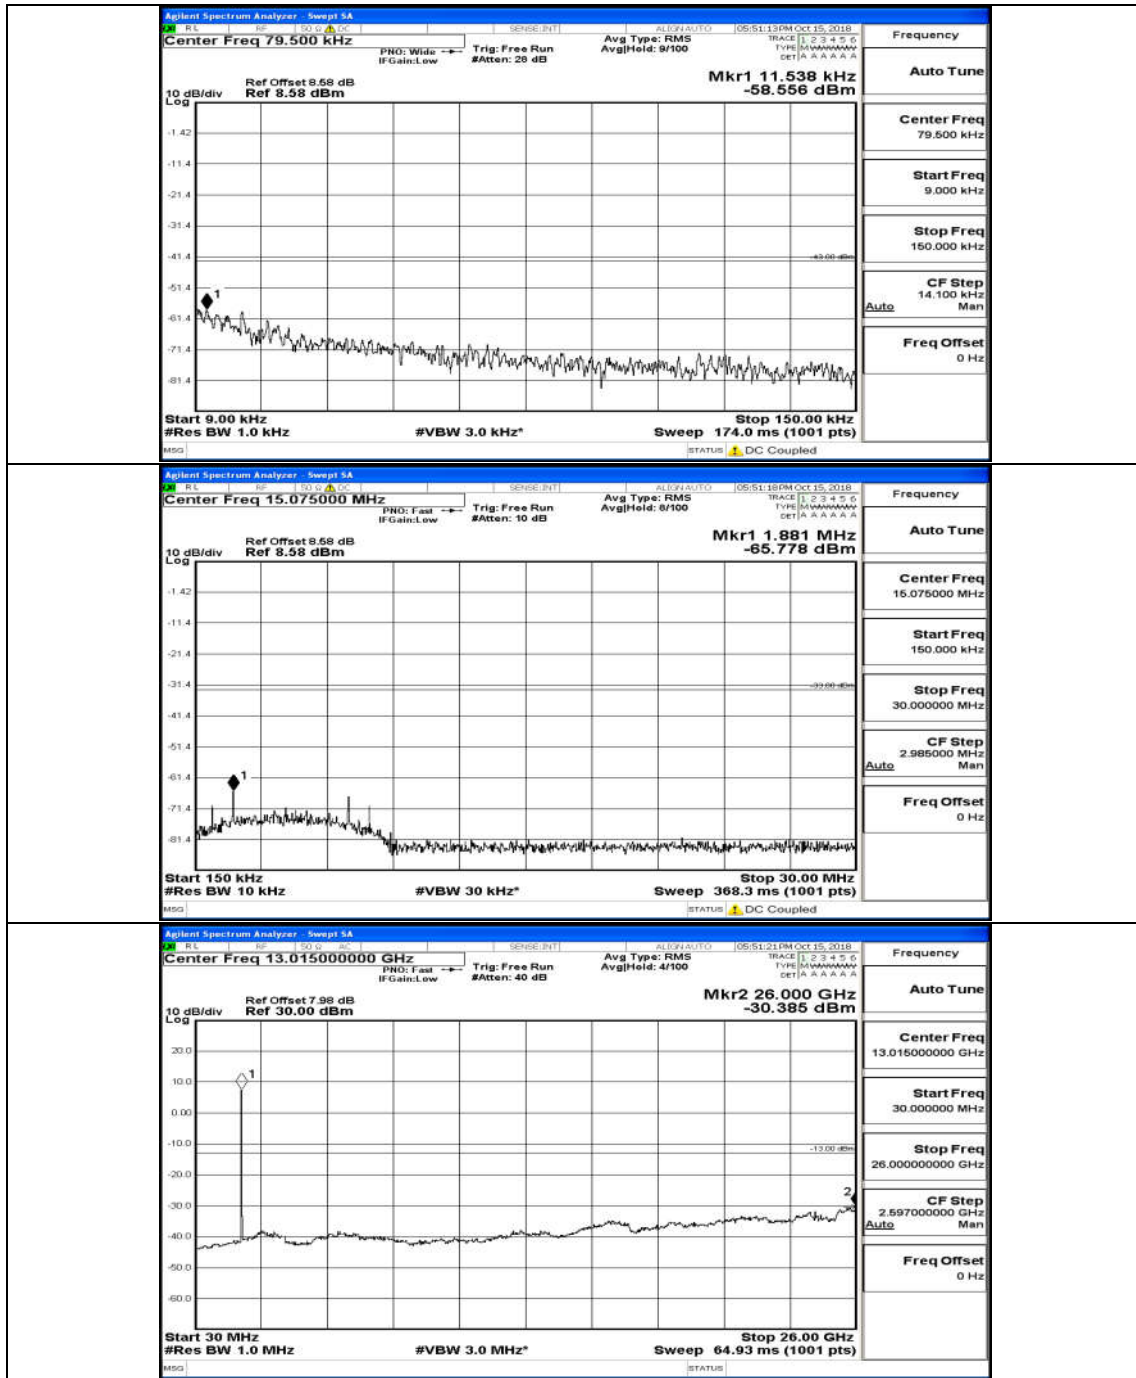

(Channel Bandwidth: 5 MHz)_LCH_16QAM_25RB#0

(Channel Bandwidth: 5 MHz)_MCH_16QAM_25RB#0

(Channel Bandwidth: 5 MHz)_HCH_16QAM_25RB#0

Channel Bandwidth: 10 MHz

Channel Bandwidth: 10 MHz_LCH_QPSK_50RB#0

Channel Bandwidth: 10 MHz_MCH_QPSK_50RB#0