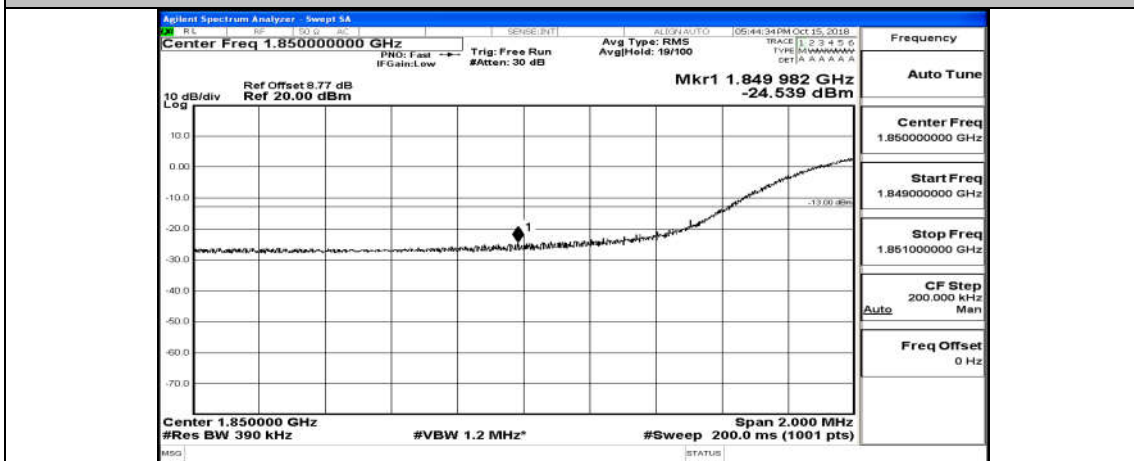

(Channel Bandwidth:20 MHz)_LCH_16QAM_100RB#0