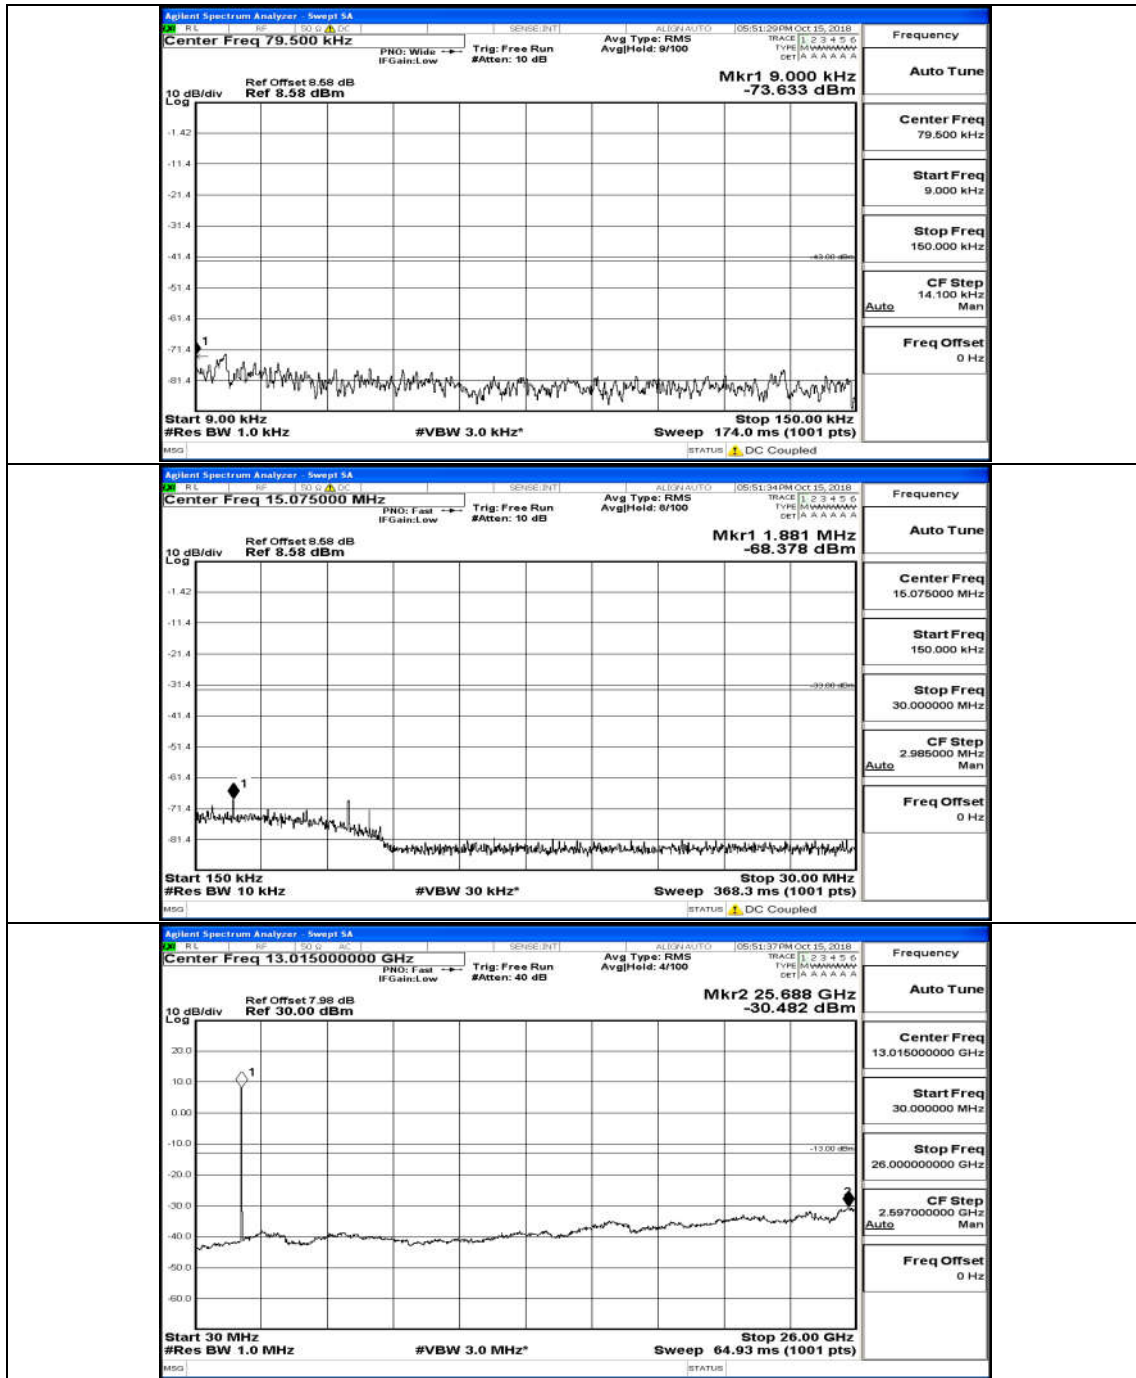

Channel Bandwidth: 10 MHz_MCH_16QAM_50RB#0

Channel Bandwidth: 10 MHz_HCH_16QAM_50RB#0