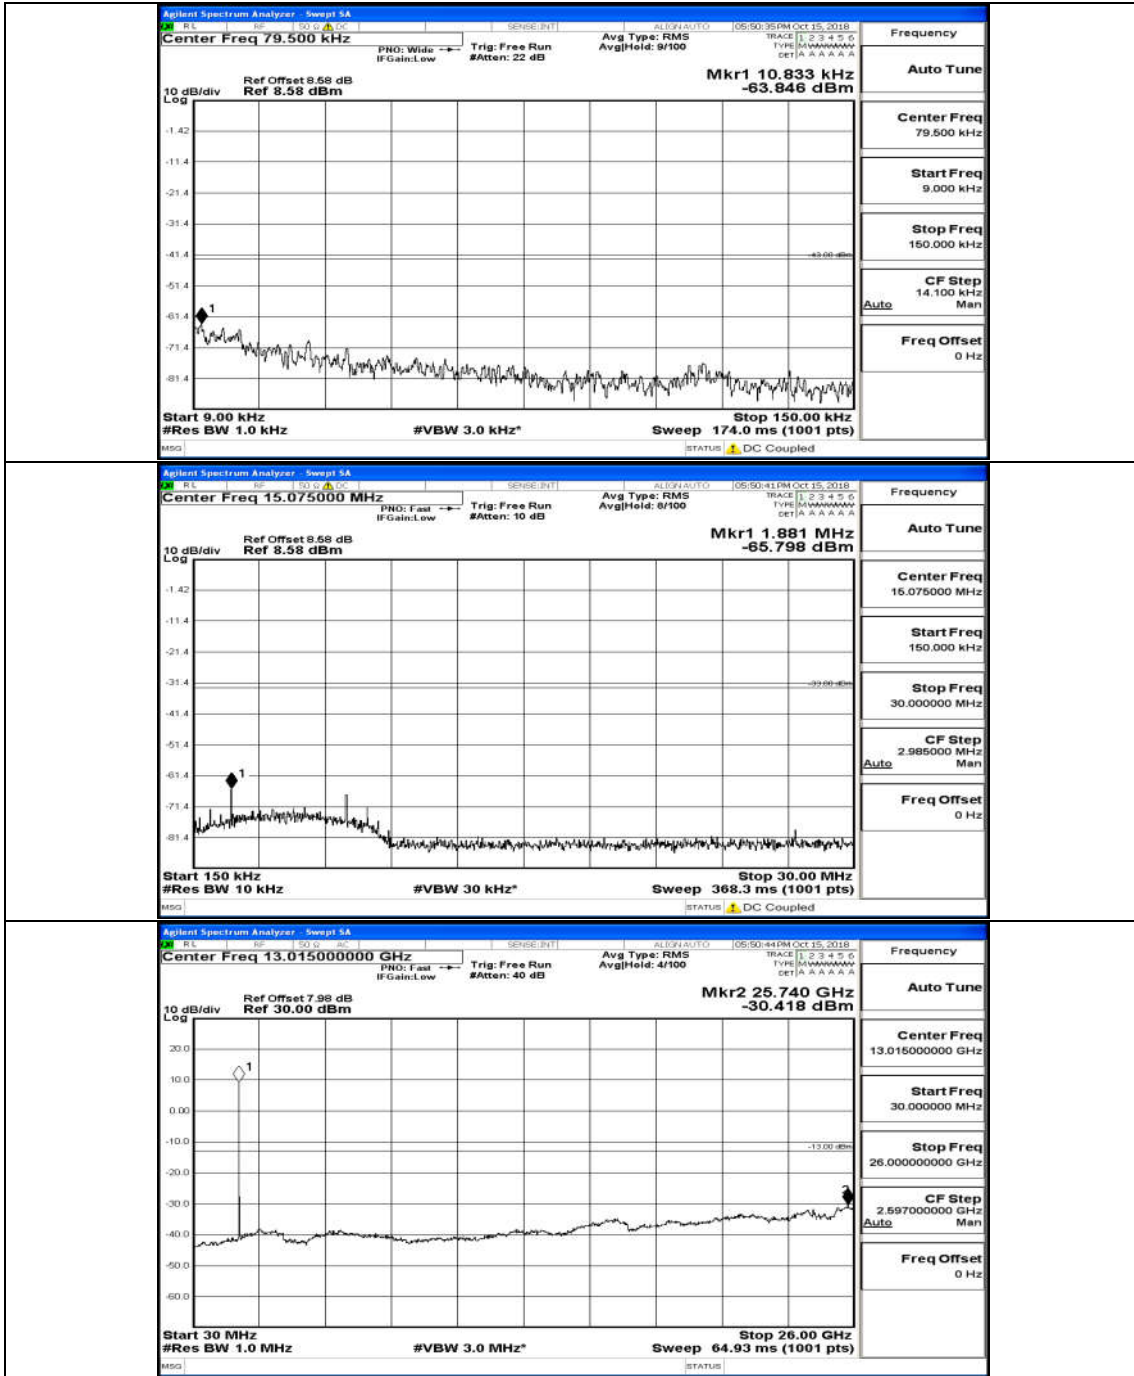

(Channel Bandwidth: 5 MHz)_LCH_16QAM_25RB#0

(Channel Bandwidth: 5 MHz)_MCH_16QAM_25RB#0

(Channel Bandwidth: 5 MHz)_HCH_16QAM_25RB#0

Channel Bandwidth: 10 MHz

Channel Bandwidth: 10 MHz_LCH_QPSK_50RB#0

Channel Bandwidth: 10 MHz_MCH_QPSK_50RB#0

Channel Bandwidth: 10 MHz_HCH_QPSK_50RB#0

Channel Bandwidth: 10 MHz_LCH_16QAM_50RB#0

Channel Bandwidth: 10 MHz_MCH_16QAM_50RB#0

Channel Bandwidth: 10 MHz_HCH_16QAM_50RB#0

Channel Bandwidth: 15 MHz

(Channel Bandwidth:15 MHz)_LCH_QPSK_75RB#0