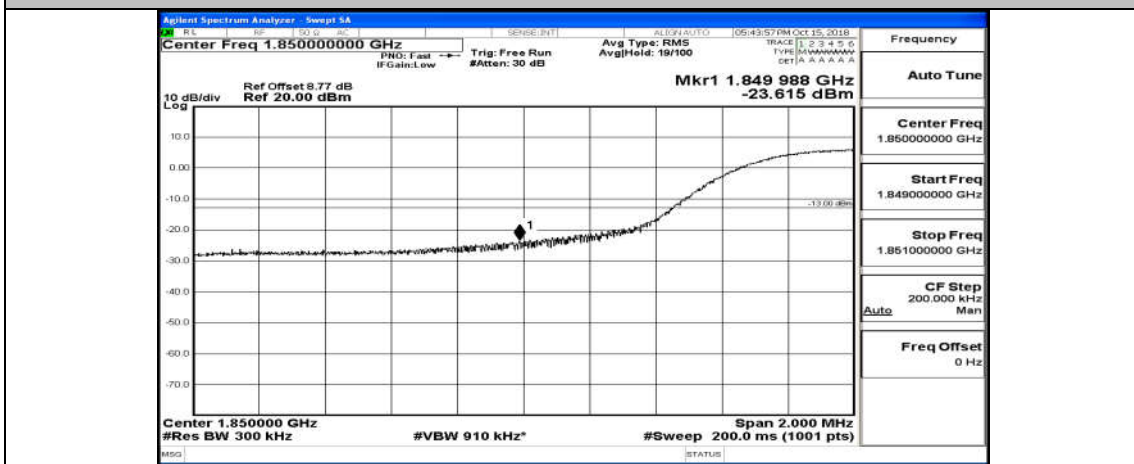

(Channel Bandwidth: 5 MHz)_LCH_16QAM_25RB#0

(Channel Bandwidth: 5 MHz)_HCH_16QAM_25RB#0

Channel Bandwidth: 10 MHz

Channel Bandwidth: 10 MHz_LCH_16QAM_50RB#0

Channel Bandwidth: 10 MHz_HCH_16QAM_50RB#0

Channel Bandwidth: 15 MHz

(Channel Bandwidth:15 MHz)_LCH_QPSK_75RB#0

(Channel Bandwidth:15 MHz)_HCH_QPSK_75RB#0

(Channel Bandwidth:15 MHz)_LCH_16QAM_75RB#0

(Channel Bandwidth:15 MHz)_HCH_16QAM_75RB#0

Channel Bandwidth: 20 MHz

(Channel Bandwidth:20 MHz)_LCH_QPSK_100RB#0