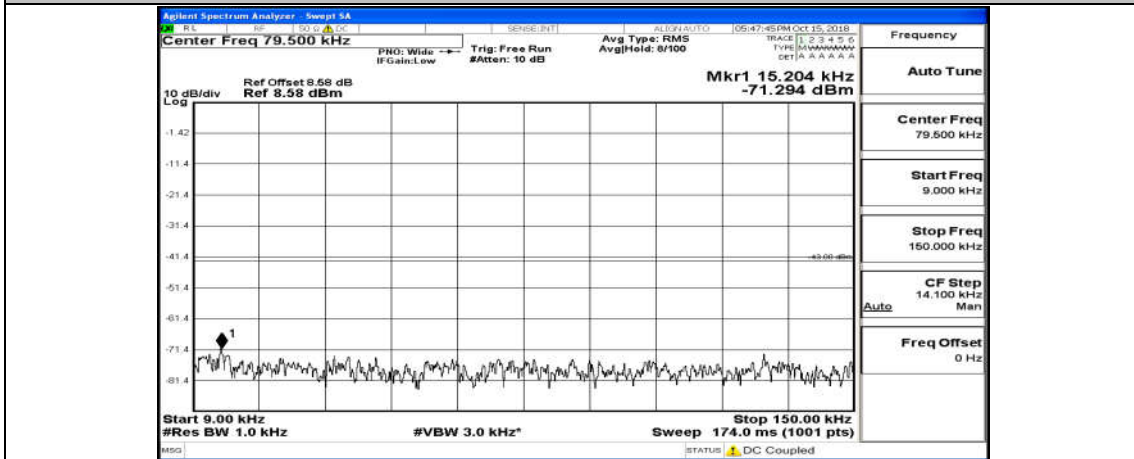

(Channel Bandwidth: 3 MHz)_MCH_16QAM_15RB#0

(Channel Bandwidth: 3 MHz)_HCH_16QAM_15RB#0