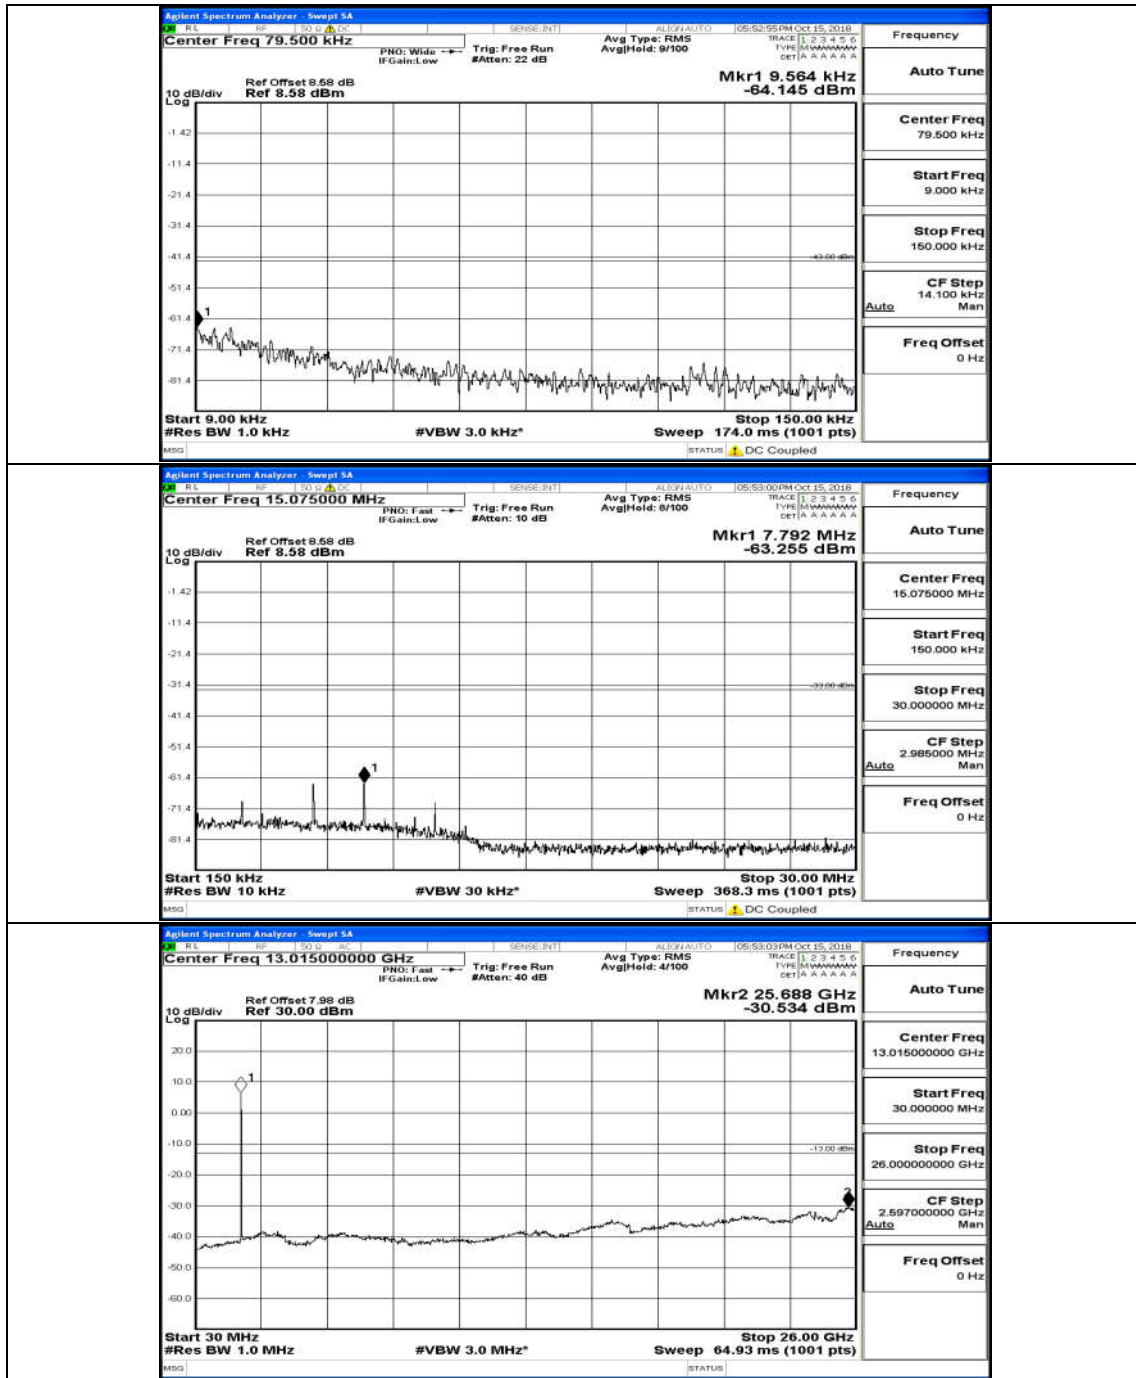

(Channel Bandwidth:15 MHz)_LCH_16QAM_75RB#0