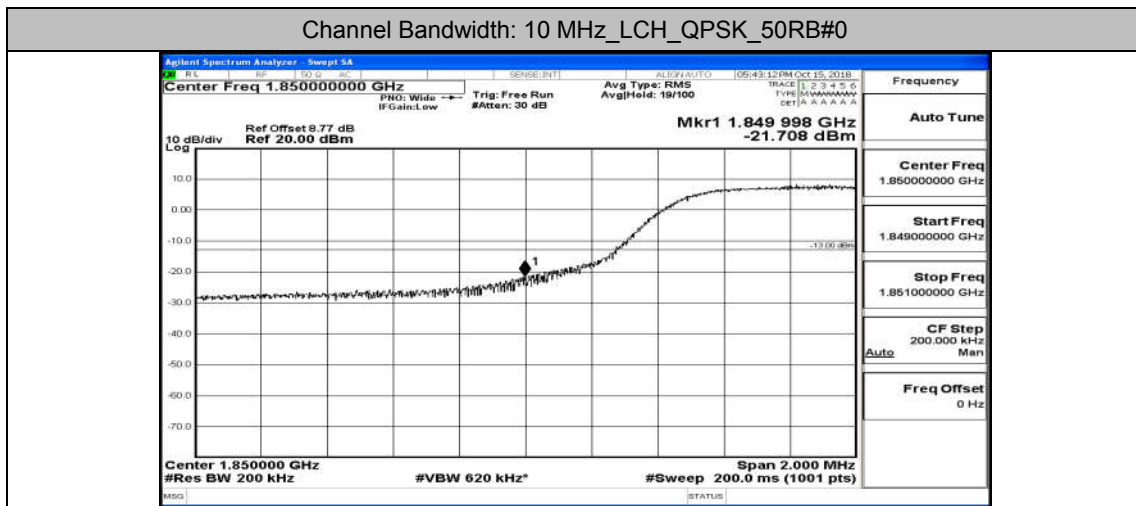

Channel Bandwidth: 10 MHz

Channel Bandwidth: 10 MHz_LCH_16QAM_50RB#0