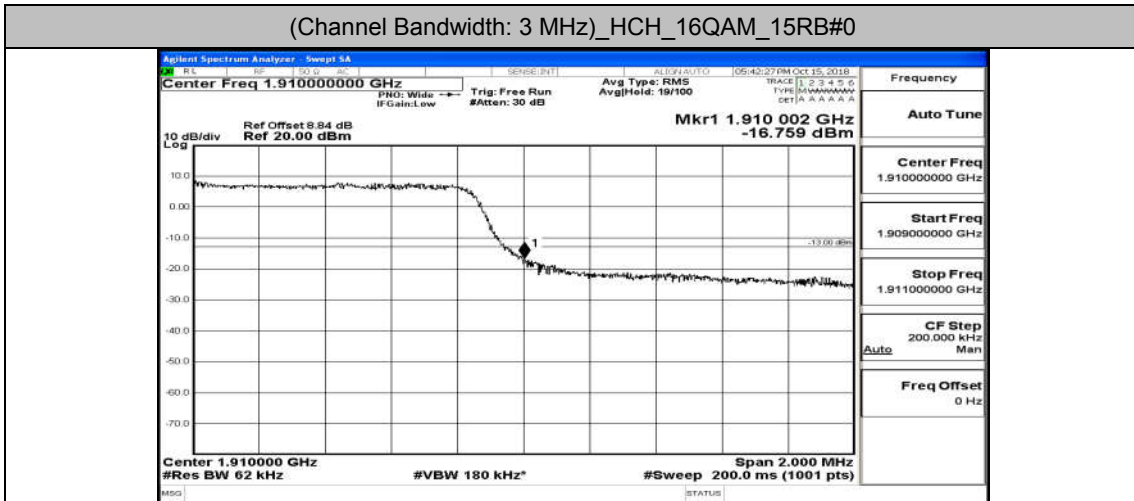

Appendix A.4: Band Edge

Test Graphs

Channel Bandwidth: 1.4 MHz

(Channel Bandwidth: 1.4 MHz)_LCH_16QAM_6RB#0

(Channel Bandwidth: 1.4 MHz)_HCH_16QAM_6RB#0

Channel Bandwidth: 3 MHz

(Channel Bandwidth: 3 MHz)_LCH_QPSK_15RB#0

(Channel Bandwidth: 3 MHz)_HCH_QPSK_15RB#0

(Channel Bandwidth: 3 MHz)_LCH_16QAM_15RB#0

(Channel Bandwidth: 3 MHz)_HCH_16QAM_15RB#0

Channel Bandwidth: 5 MHz

(Channel Bandwidth: 5 MHz)_LCH_QPSK_25RB#0

(Channel Bandwidth: 5 MHz)_HCH_QPSK_25RB#0