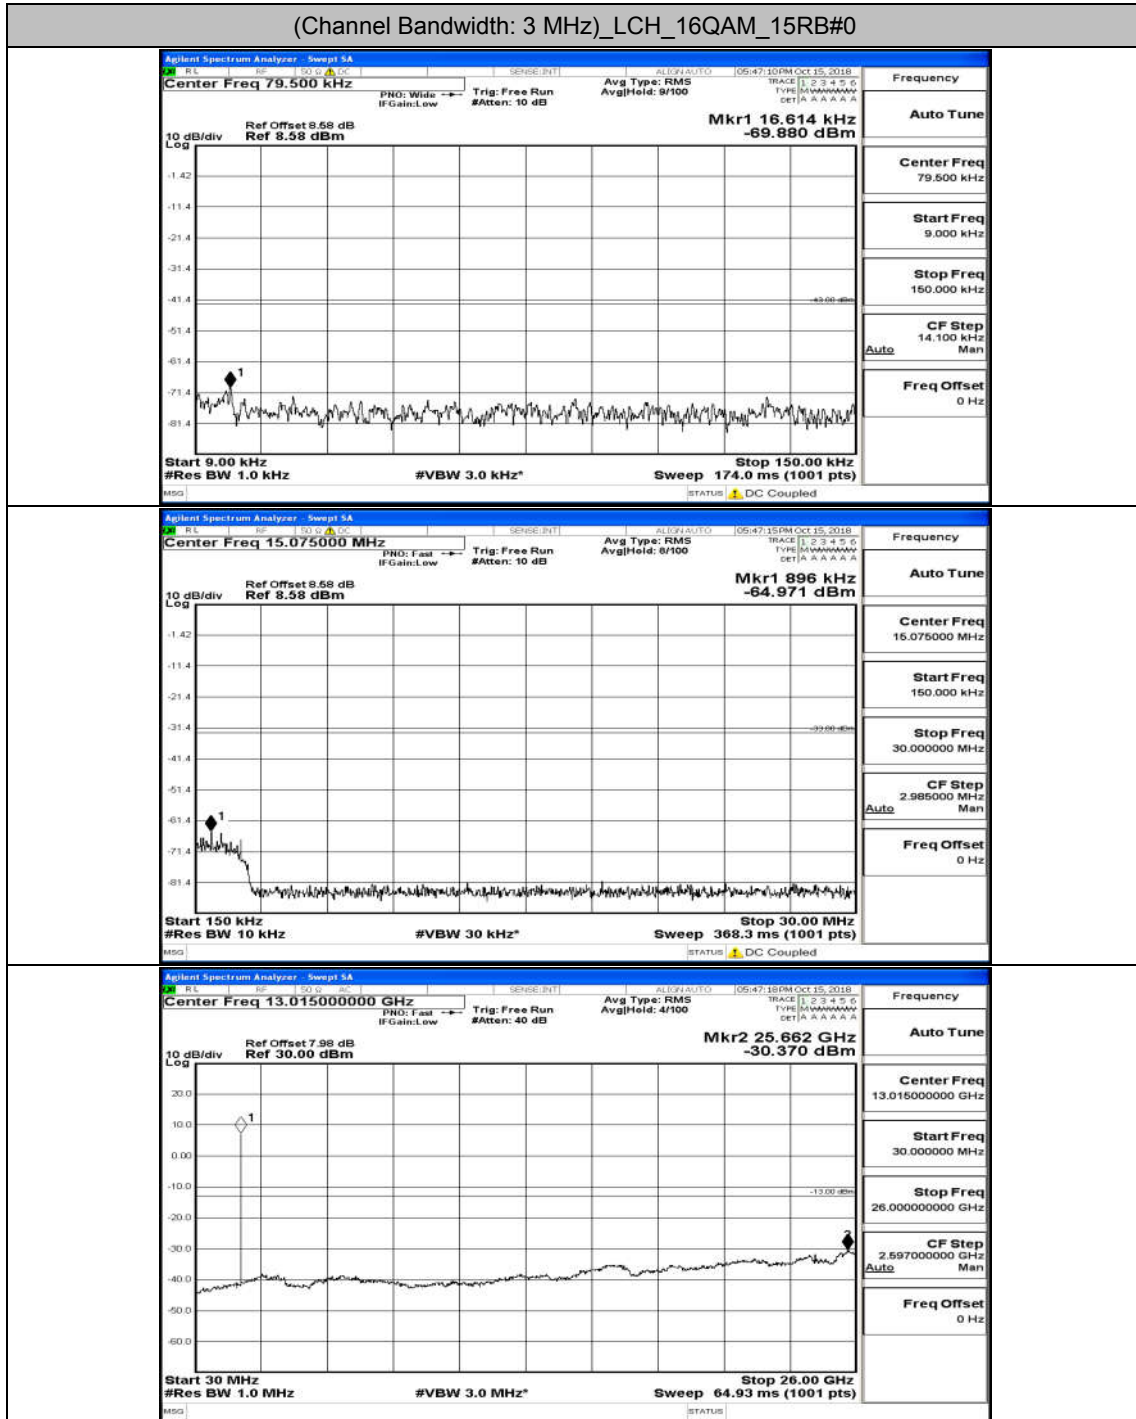

(Channel Bandwidth: 3 MHz)_LCH_16QAM_15RB#0