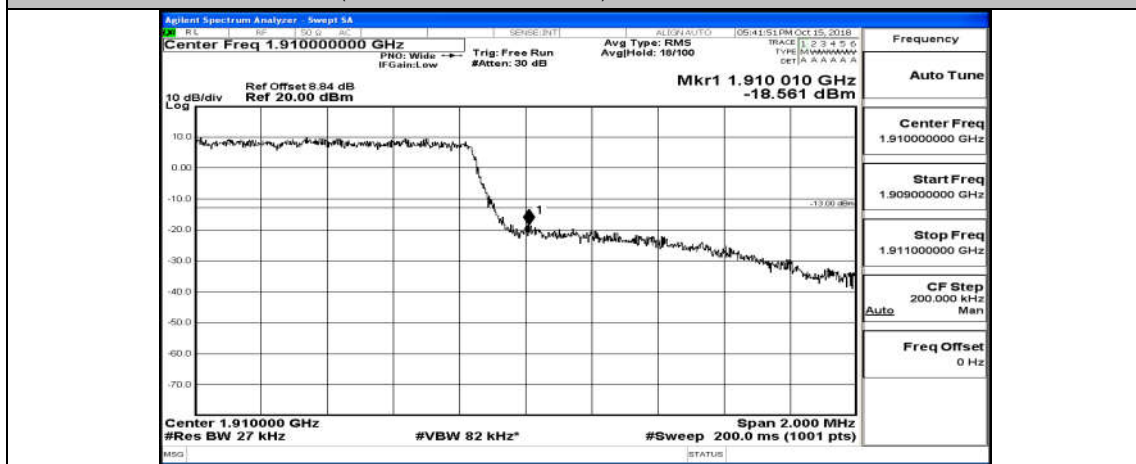

Appendix A.4: Band Edge

Test Graphs

Channel Bandwidth: 1.4 MHz

(Channel Bandwidth: 1.4 MHz)_LCH_16QAM_6RB#0

(Channel Bandwidth: 1.4 MHz)_HCH_16QAM_6RB#0

Channel Bandwidth: 3 MHz

(Channel Bandwidth: 3 MHz)_LCH_QPSK_15RB#0

(Channel Bandwidth: 3 MHz)_HCH_QPSK_15RB#0

(Channel Bandwidth: 3 MHz)_LCH_16QAM_15RB#0

(Channel Bandwidth: 3 MHz)_HCH_16QAM_15RB#0

Channel Bandwidth: 5 MHz

(Channel Bandwidth: 5 MHz)_LCH_QPSK_25RB#0

(Channel Bandwidth: 5 MHz)_HCH_QPSK_25RB#0