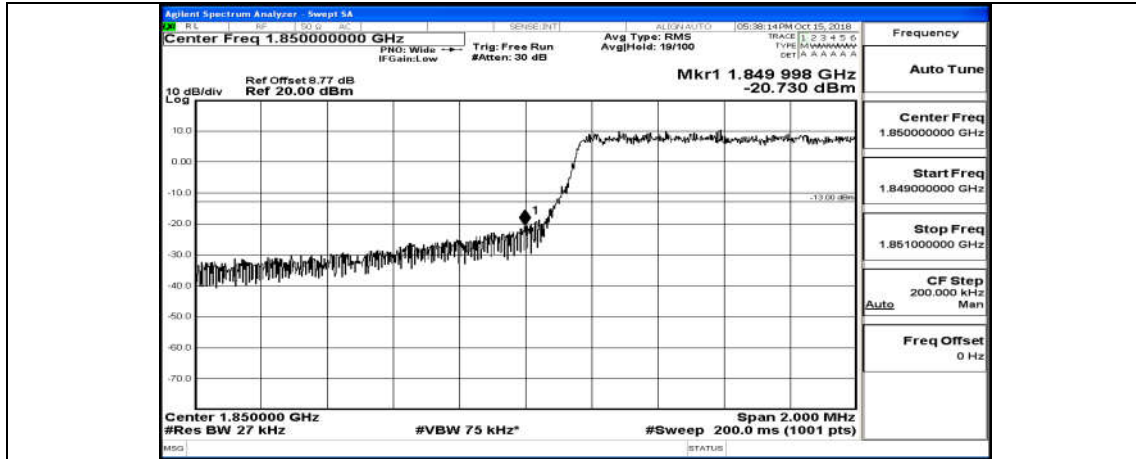

Appendix A.4: Band Edge

Test Graphs

Channel Bandwidth: 1.4 MHz

(Channel Bandwidth: 1.4 MHz)_LCH_16QAM_6RB#0

(Channel Bandwidth: 1.4 MHz)_HCH_16QAM_6RB#0

Channel Bandwidth: 3 MHz

(Channel Bandwidth: 3 MHz)_LCH_QPSK_15RB#0

(Channel Bandwidth: 3 MHz)_HCH_QPSK_15RB#0

(Channel Bandwidth: 3 MHz)_LCH_16QAM_15RB#0

(Channel Bandwidth: 3 MHz)_HCH_16QAM_15RB#0

Channel Bandwidth: 5 MHz

(Channel Bandwidth: 5 MHz)_LCH_QPSK_25RB#0

(Channel Bandwidth: 5 MHz)_HCH_QPSK_25RB#0