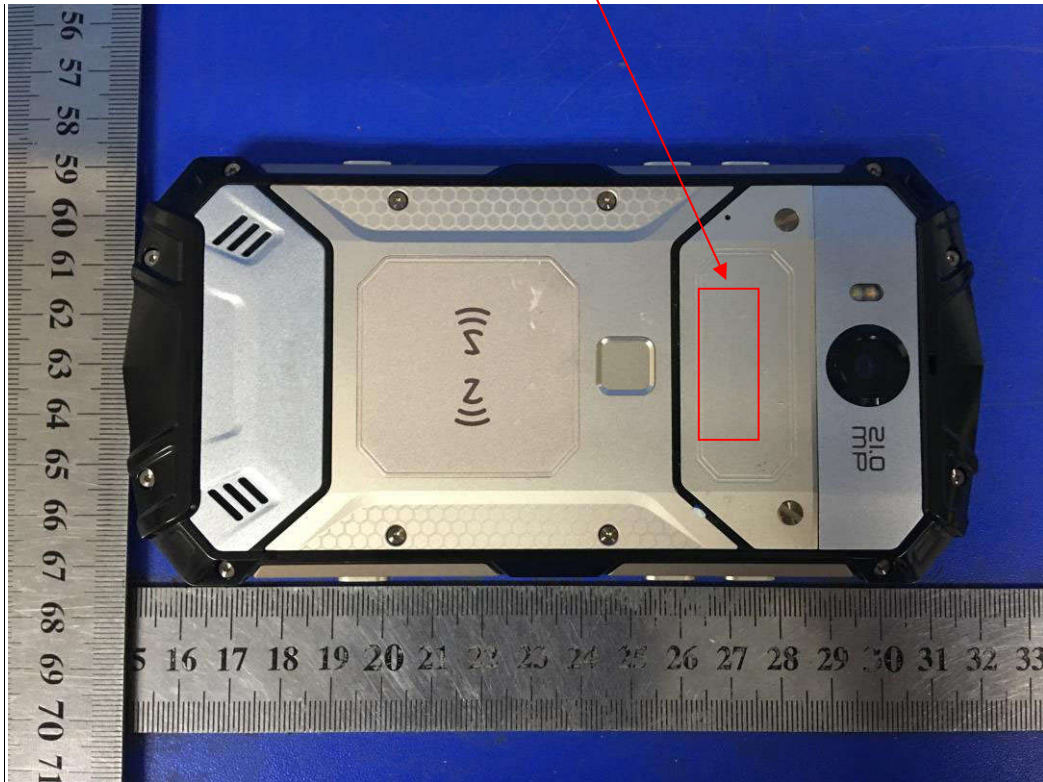

Model: S60
FCC ID: 2ADTE-S60

Size: 3cm(L)*1cm(W)

Label here

Material: Adhesive stick glue Tagboard

Font color: black

Label background color: White