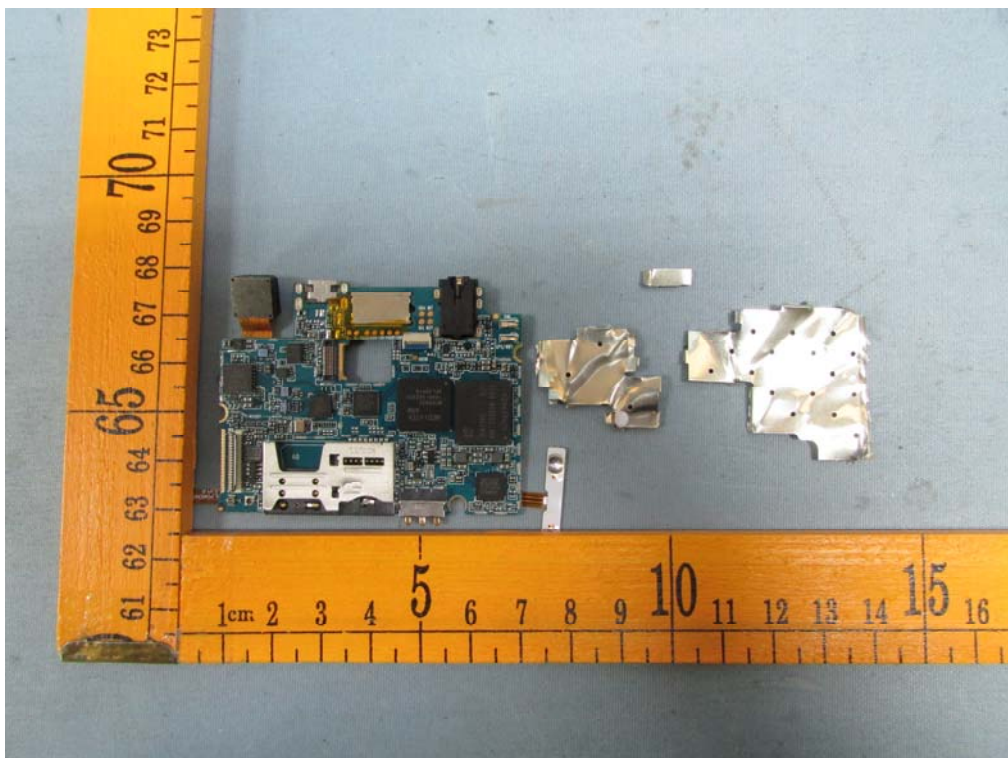

Model KISSME DG580 – Internal Photos

BT/WIFI ANT.

2G/3G ANT.

====End=====