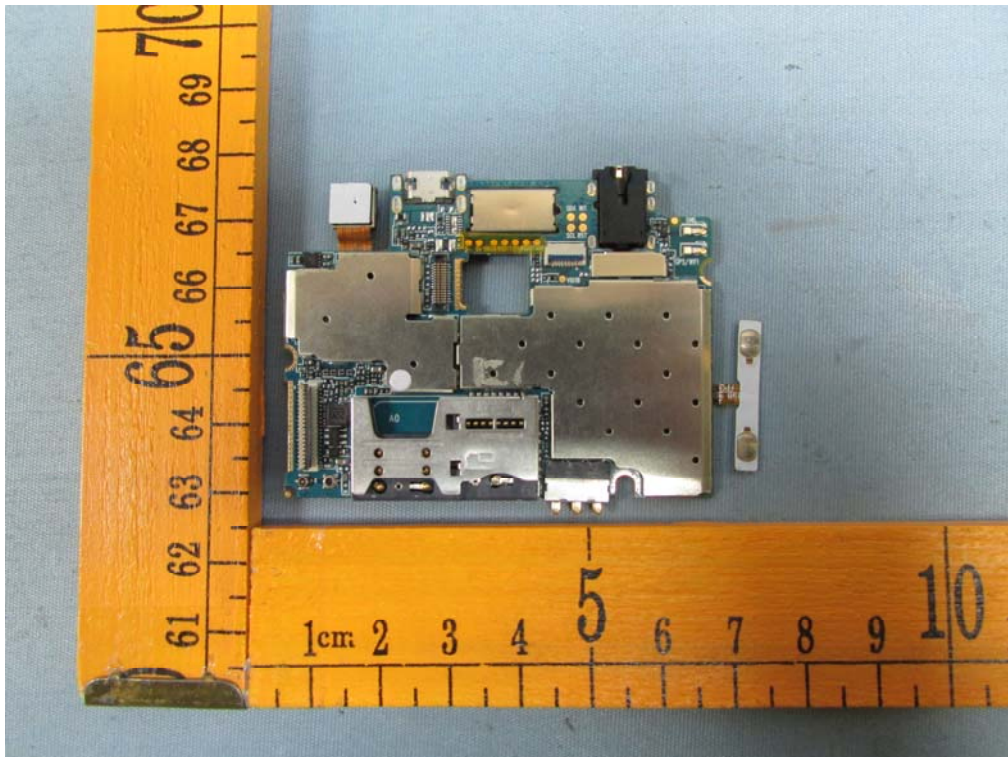

Model KISSME DG580 – Internal Photos

BT/WIFI ANT.

2G/3G ANT.

====End=====