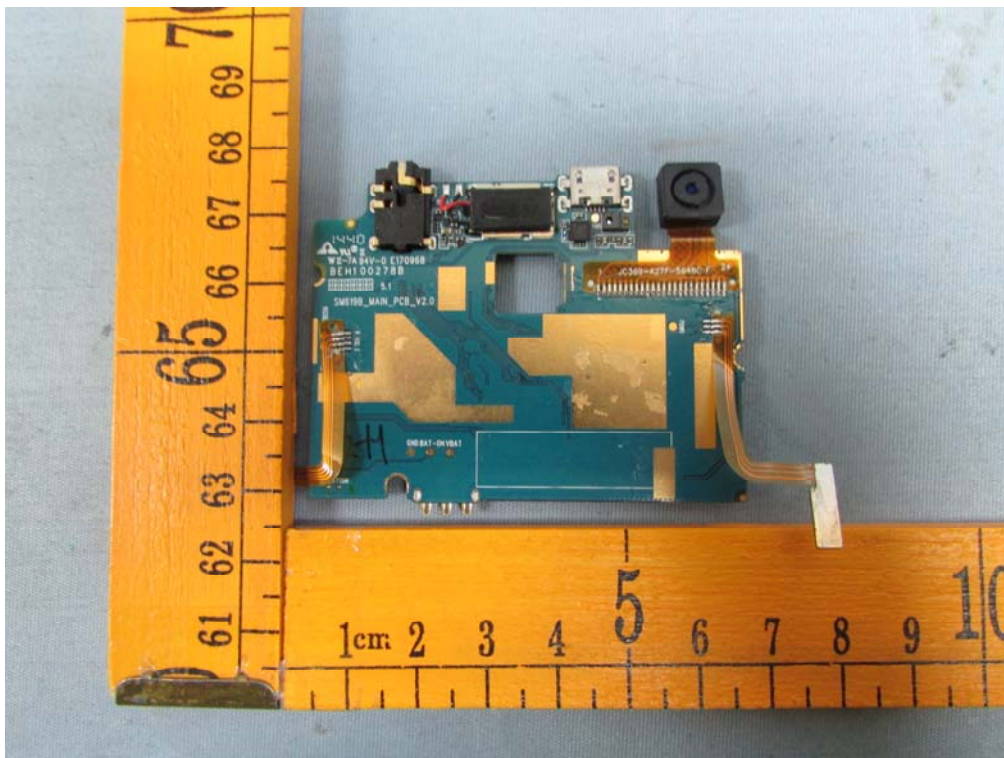

Model KISSME DG580 – Internal Photos

BT/WIFI ANT.

2G/3G ANT.

====End=====