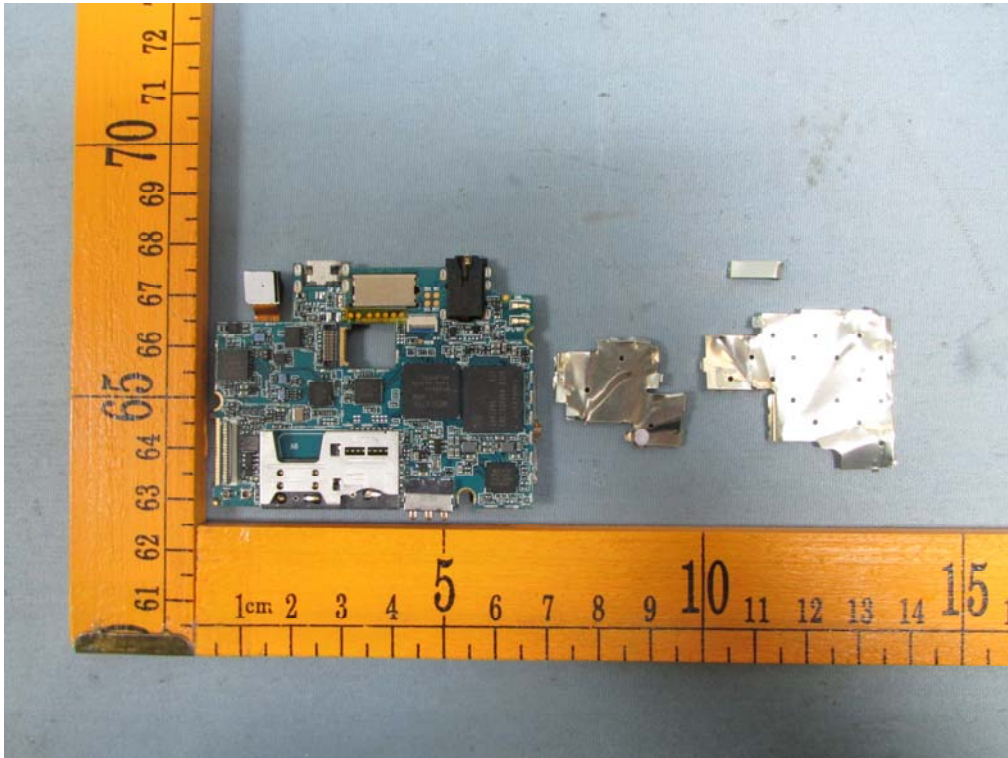

Model Voyager2 DG310 – Internal Photos

BT/WIFI ANT.

2G/3G ANT.

====End=====