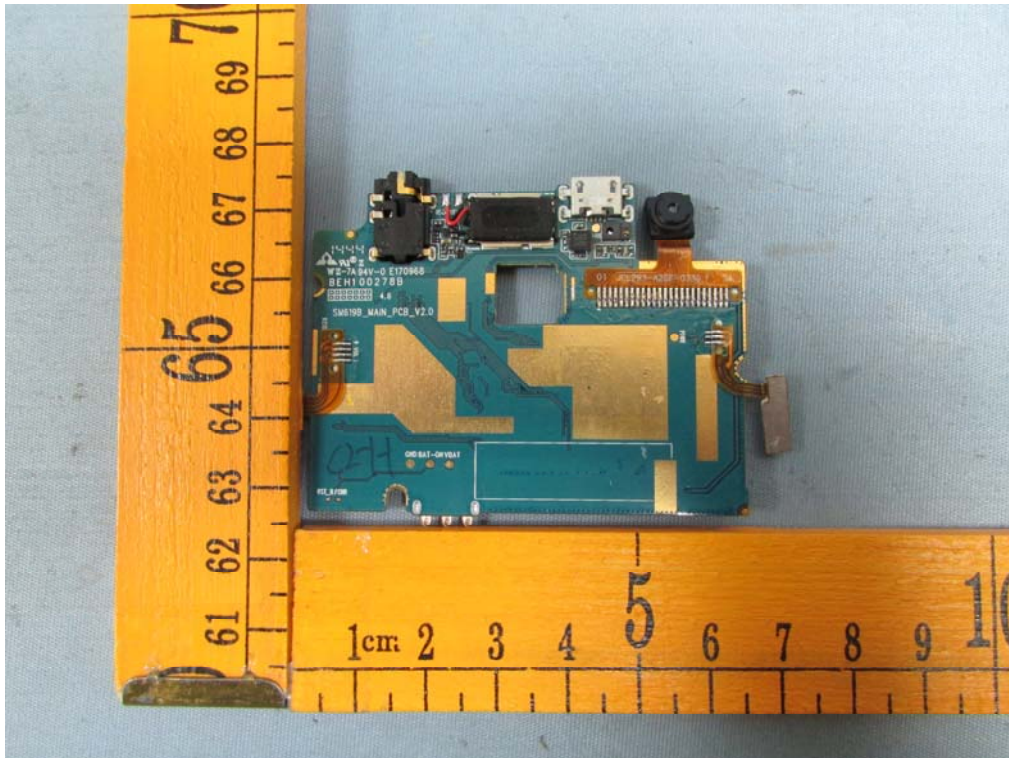

Model Voyager2 DG310 – Internal Photos

BT/WIFI ANT.

2G/3G ANT.

====End=====