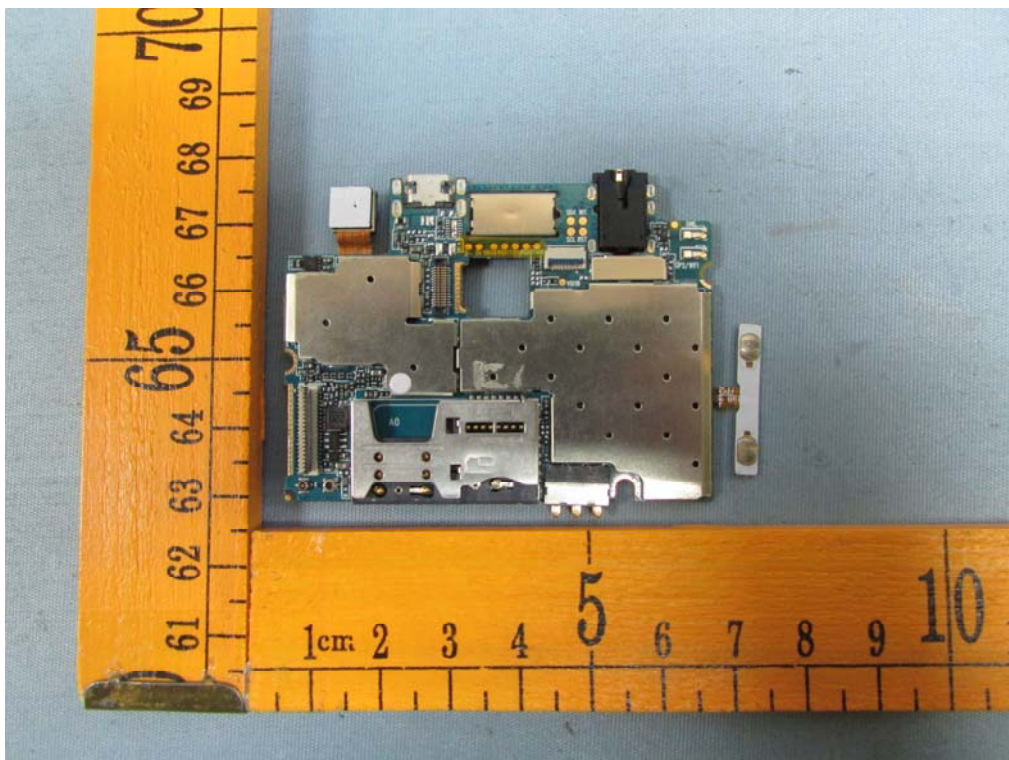

Model Voyager2 DG310 – Internal Photos

BT/WIFI ANT.

2G/3G ANT.

====End=====