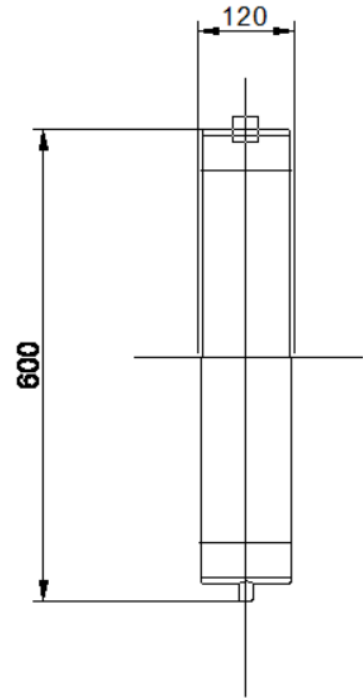

DS-TMG012-5

Remote Control for Barrier Gate

Feature

- Remote control for barrier gate

Dimension

Available Model

DS-TMG012-4

Parameter

Model	DS-TMG012-5
Parameters	Remote Control for Barrier Gate
Appearance	Hikvision Black
Dimension	Approx. 600 mm × 300 mm × 120 mm (23.62" × 11.81" × 4.72")
Weight	Approx. 20 g (0.04 lb.)

Please take attention that changes or modification not expressly approved by the party responsible for compliance could void the user's authority to operate the equipment.