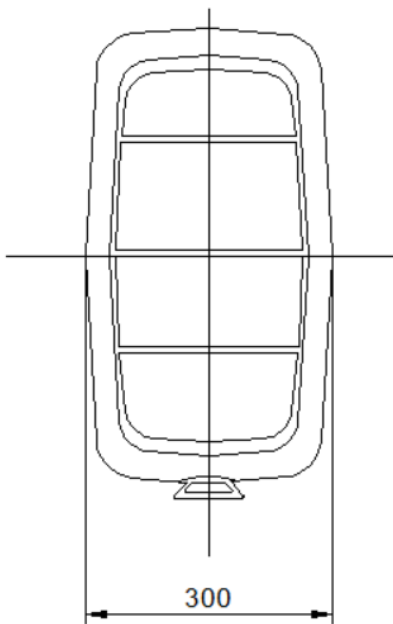

DS-TMG012-5

Remote Control for Barrier Gate

Feature

- Remote control for barrier gate

Dimension

Available Model

DS-TMG012-4

Parameter

Model	DS-TMG012-5
Parameters	Remote Control for Barrier Gate
Appearance	Hikvision Black
Dimension	Approx. 600 mm × 300 mm × 120 mm (23.62" × 11.81" × 4.72")
Weight	Approx. 20 g (0.04 lb.)

Please take attention that changes or modification not expressly approved by the party responsible for compliance could void the user's authority to operate the equipment.