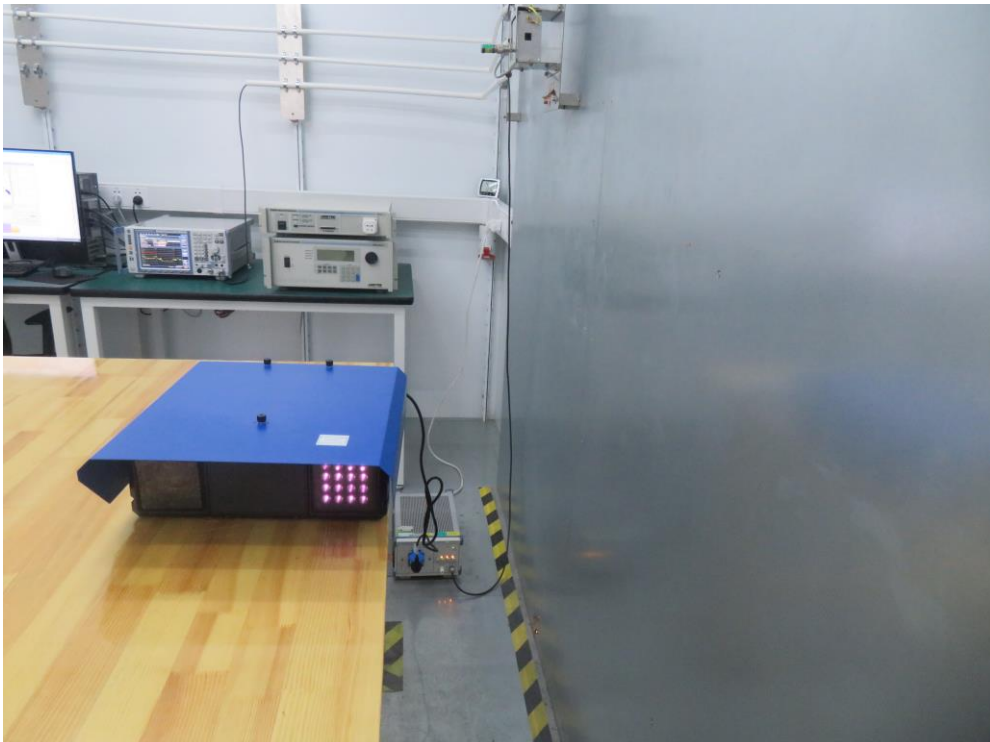

RF Test Setup Photo

Test Mode 1

Description: Front View Conducted Emission Test Setup for Power Port

Test Mode 1

Description: Front View Conducted Emission Test Setup for Power Port

Description: Radiated Emission Test Setup for 30MHz ~ 1GHz

Description: Radiated Emission Test Setup for 1GHz ~ 18GHz

Description: Radiated Emission Test Setup for 18GHz ~ 40GHz

Description: Radiated Emission Test Setup for 40GHz ~ 50GHz

Description: Radiated Emission Test Setup for 50GHz ~ 75GHz

Description: Radiated Emission Test Setup for 75GHz ~ 100GHz