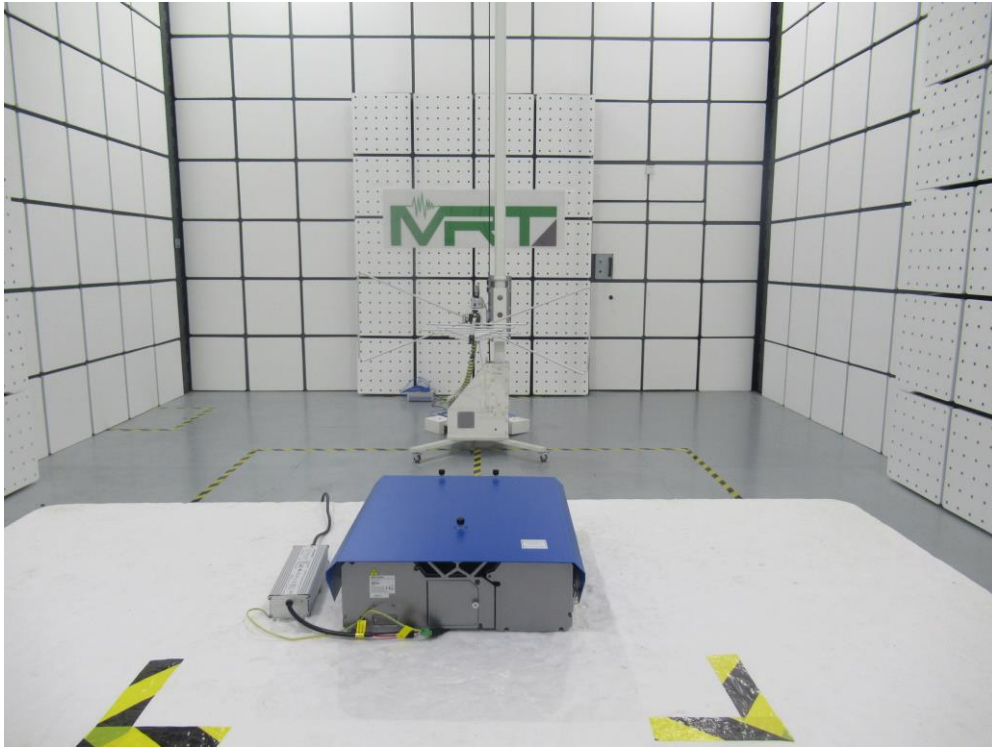

RF Test Setup Photo

Test Mode 1

Description: Front View Conducted Emission Test Setup for Power Port

Test Mode 1

Description: Front View Conducted Emission Test Setup for Power Port

Description: Radiated Emission Test Setup for 30MHz ~ 1GHz

Description: Radiated Emission Test Setup for 1GHz ~ 18GHz

Description: Radiated Emission Test Setup for 18GHz ~ 40GHz

Description: Radiated Emission Test Setup for 40GHz ~ 50GHz

Description: Radiated Emission Test Setup for 50GHz ~ 75GHz

Description: Radiated Emission Test Setup for 75GHz ~ 100GHz