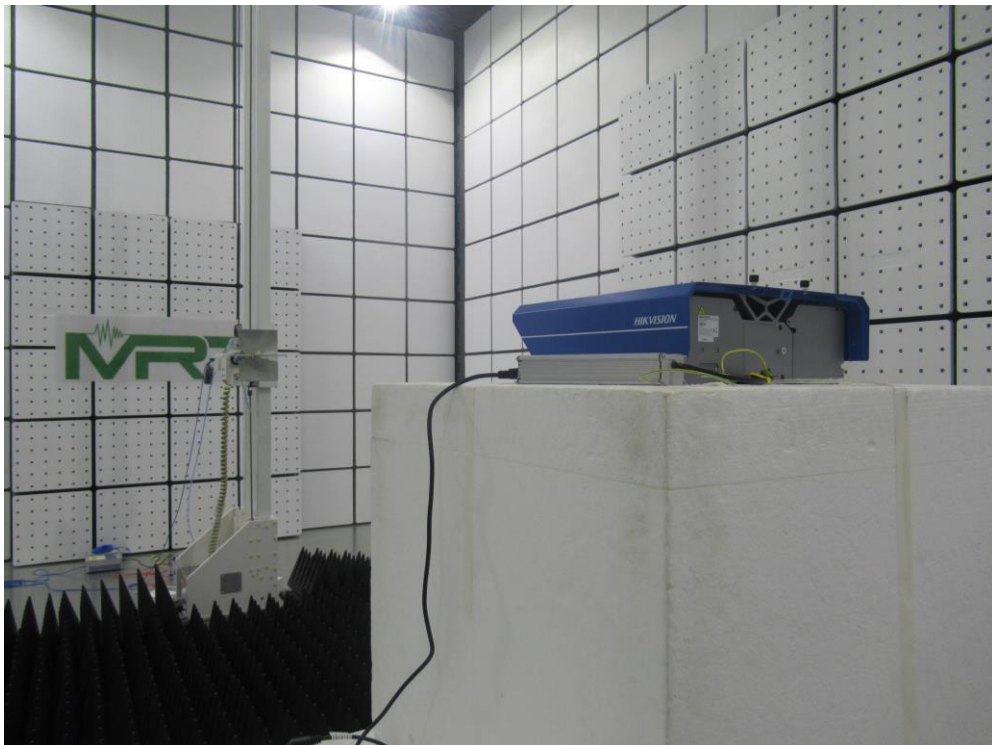

RF Test Setup Photo

Test Mode 1

Description: Front View Conducted Emission Test Setup for Power Port

Test Mode 1

Description: Front View Conducted Emission Test Setup for Power Port

Description: Radiated Emission Test Setup for 30MHz ~ 1GHz

Description: Radiated Emission Test Setup for 1GHz ~ 18GHz

Description: Radiated Emission Test Setup for 18GHz ~ 40GHz

Description: Radiated Emission Test Setup for 40GHz ~ 50GHz

Description: Radiated Emission Test Setup for 50GHz ~ 75GHz

Description: Radiated Emission Test Setup for 75GHz ~ 100GHz