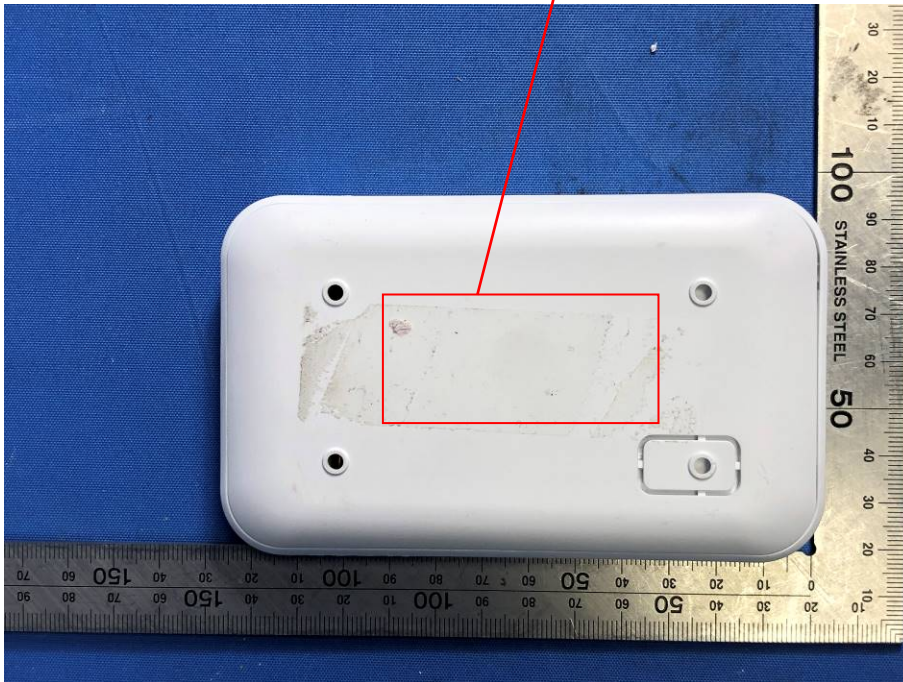

HIKVISION Wireless Tag Reader

Model: DS-PT1-WB

I/P: 1.5V=500mA

SN: A12345678

07/2020 FCC ID:2ADTD-T020101112

Made in China

Manufacturer: Hangzhou Hikvision Digital Technology Co.,Ltd.

Address: No.555 Qianmo Road, Binjiang District, Hangzhou 310052, China

Remark: The product is small to place the FCC statement on the product and it be placed in the user manual which the device is marketed.