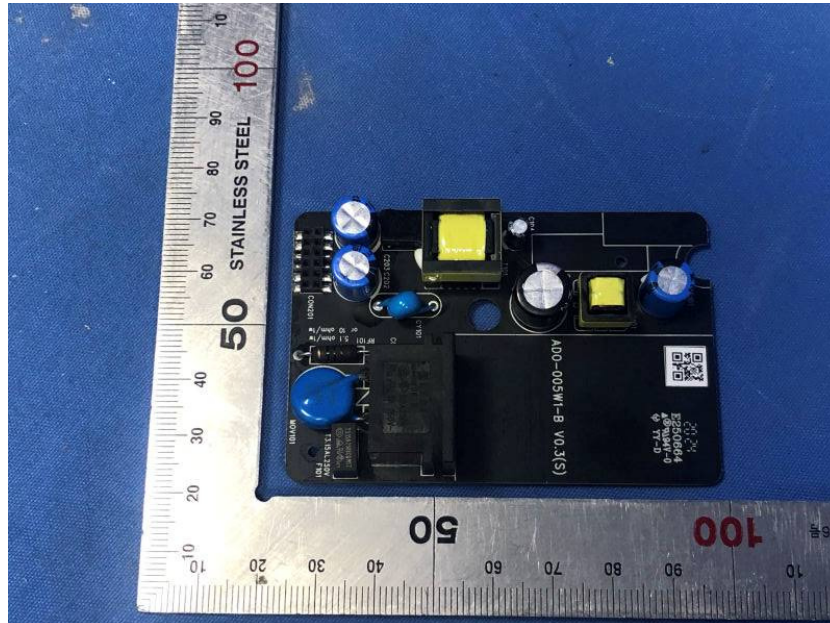

## **Internal Photos**

<b>Applicant:</b>	Hangzhou Hikvision Digital Technology Co., Ltd.
<b>Address of Applicant:</b>	No. 555 Qianmo Road, Binjiang District, Hangzhou 310052, China
<b>Equipment Under Test (EUT):</b>	
<b>Product Name:</b>	Wireless Repeater
<b>Model No.:</b>	DS-PR1-WB