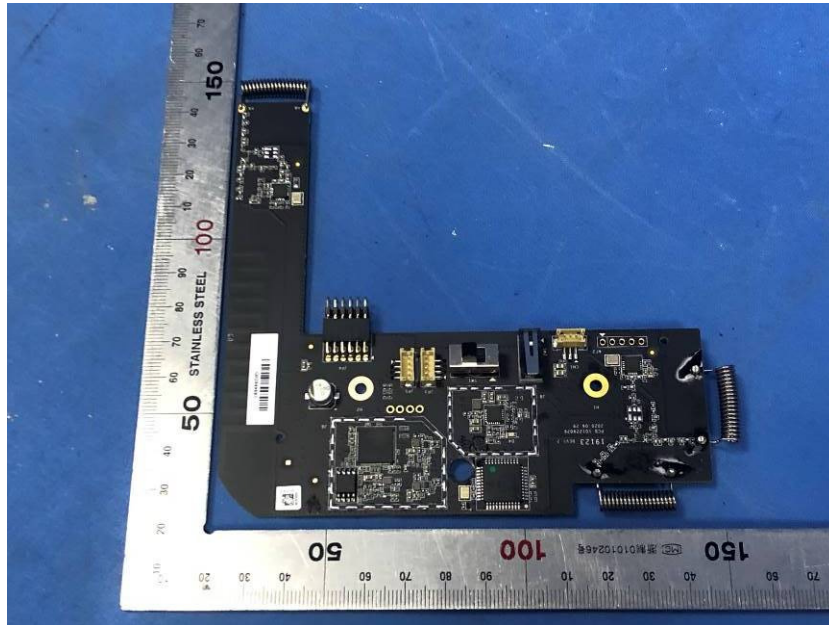

## **Internal Photos**

<b>Applicant:</b>	Hangzhou Hikvision Digital Technology Co., Ltd.
<b>Address of Applicant:</b>	No. 555 Qianmo Road, Binjiang District, Hangzhou 310052, China
<b>Equipment Under Test (EUT):</b>	
<b>Product Name:</b>	Wireless Repeater
<b>Model No.:</b>	DS-PR1-WB