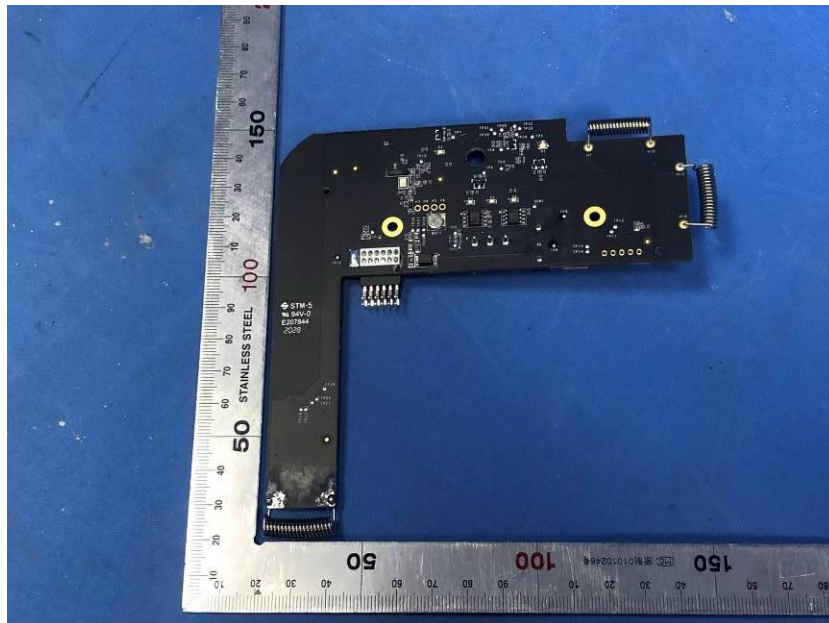

## **Internal Photos**

<b>Applicant:</b>	Hangzhou Hikvision Digital Technology Co., Ltd.
<b>Address of Applicant:</b>	No. 555 Qianmo Road, Binjiang District, Hangzhou 310052, China
<b>Equipment Under Test (EUT):</b>	
<b>Product Name:</b>	Wireless Repeater
<b>Model No.:</b>	DS-PR1-WB