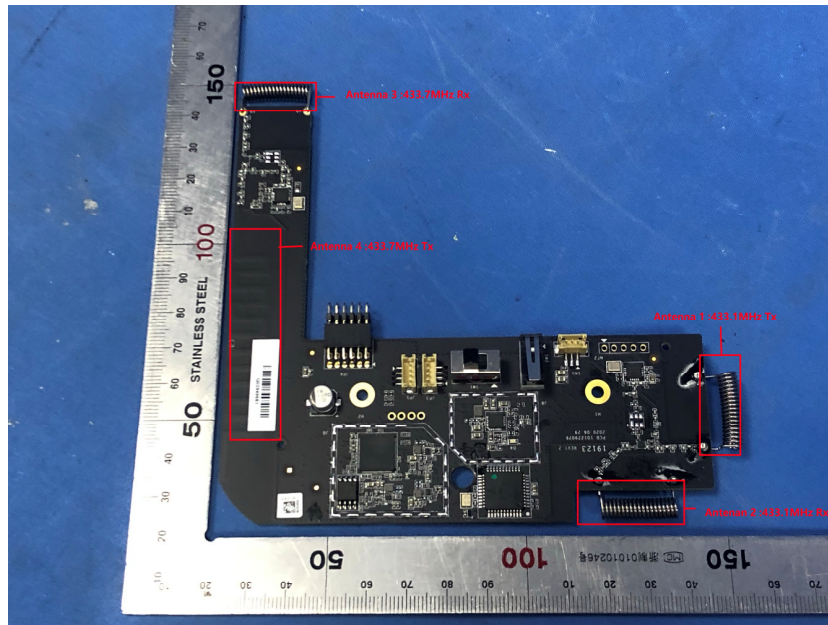

## **Internal Photos**

<b>Applicant:</b>	Hangzhou Hikvision Digital Technology Co., Ltd.
<b>Address of Applicant:</b>	No. 555 Qianmo Road, Binjiang District, Hangzhou 310052, China
<b>Equipment Under Test (EUT):</b>	
<b>Product Name:</b>	Wireless Repeater
<b>Model No.:</b>	DS-PR1-WB