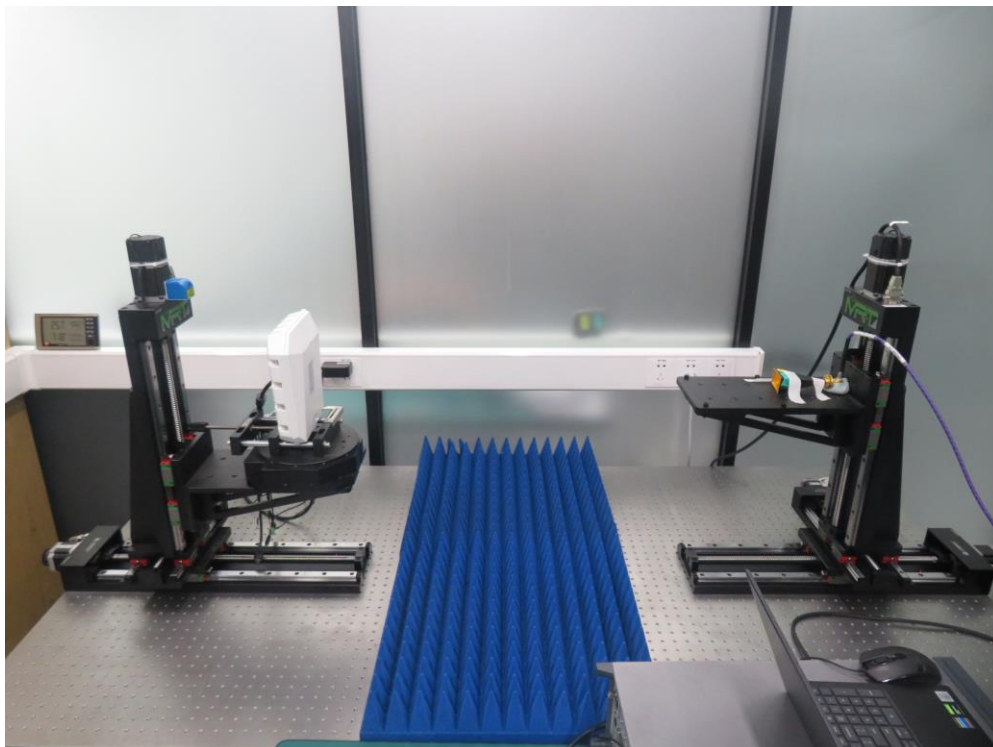

RF Test Setup Photo

Test Mode 1

Description: Front View Conducted Emission Test Setup for Power Port

Test Mode 1

Description: Front View Conducted Emission Test Setup for Power Port

Description: Radiated Emission Test Setup for 30MHz ~ 1GHz

Description: Radiated Emission Test Setup for 1GHz ~ 18GHz

Description: Radiated Emission Test Setup for 18GHz ~ 40GHz

Description: Radiated Emission Test Setup for 40GHz ~ 50GHz

Description: Radiated Emission Test Setup for 50GHz ~ 75GHz

Description: Radiated Emission Test Setup for 75GHz ~ 100GHz