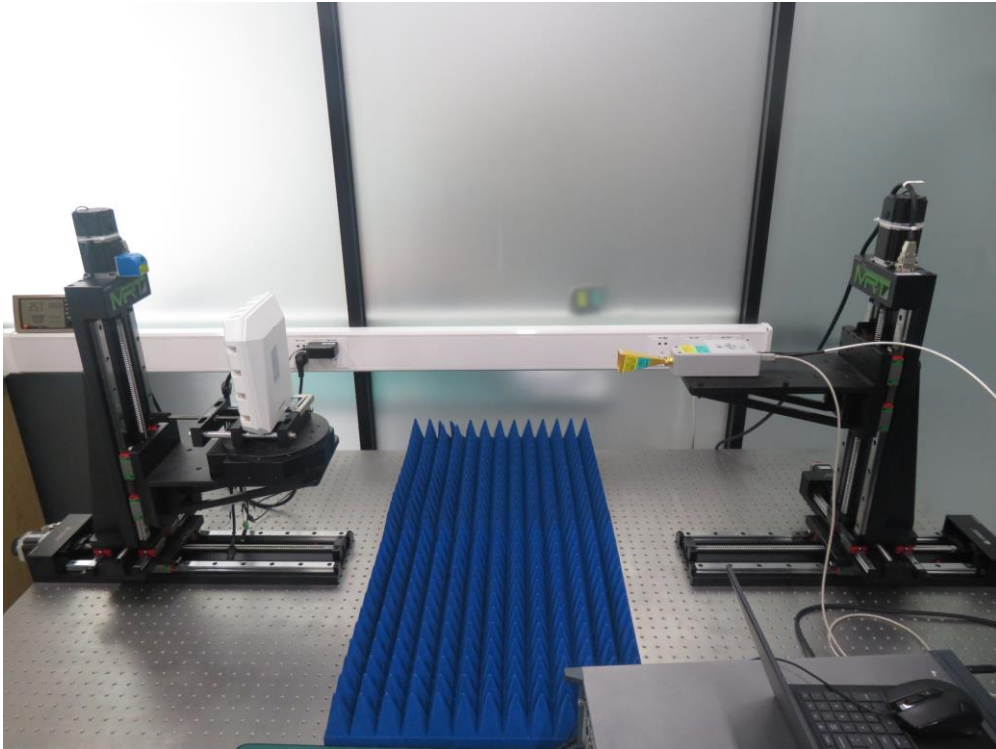

RF Test Setup Photo

Test Mode 1

Description: Front View Conducted Emission Test Setup for Power Port

Test Mode 1

Description: Front View Conducted Emission Test Setup for Power Port

Description: Radiated Emission Test Setup for 30MHz ~ 1GHz

Description: Radiated Emission Test Setup for 1GHz ~ 18GHz

Description: Radiated Emission Test Setup for 18GHz ~ 40GHz

Description: Radiated Emission Test Setup for 40GHz ~ 50GHz

Description: Radiated Emission Test Setup for 50GHz ~ 75GHz

Description: Radiated Emission Test Setup for 75GHz ~ 100GHz