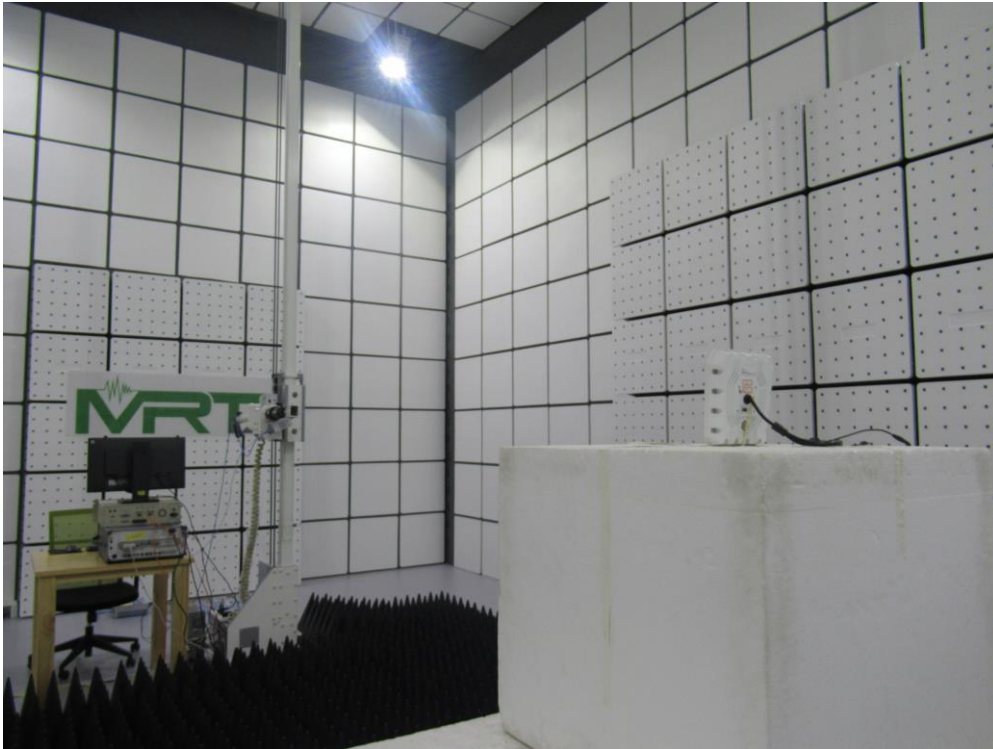

Description: Radiated Emission Test Setup for 40GHz ~ 50GHz

Description: Radiated Emission Test Setup for 18GHz ~ 40GHz