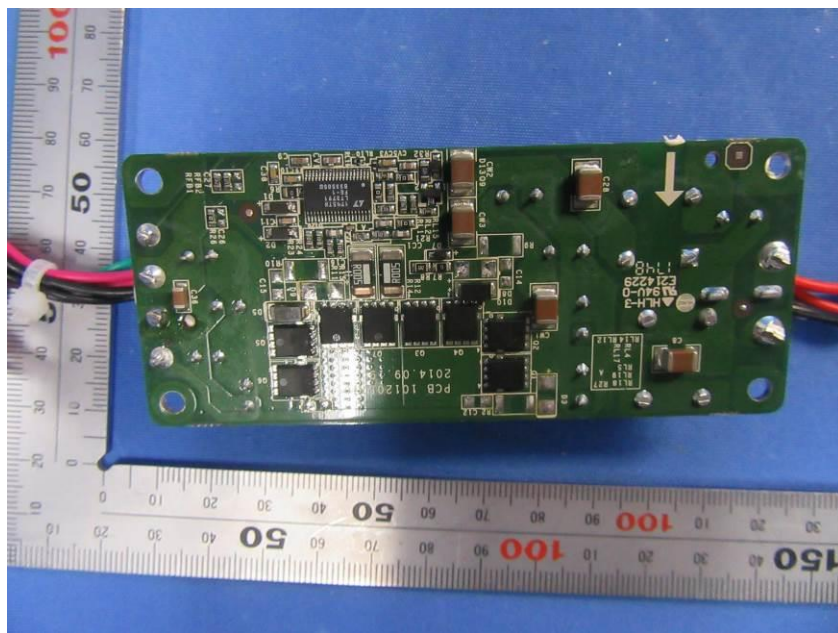

Internal Photos

Applicant:	Hangzhou Hikvision Digital Technology Co., Ltd
Address of Applicant:	No.555 Qianmo Road, Binjiang District, Hangzhou 310052, China
Equipment Under Test (EUT):	
Product Name:	Mobile NVR
Model No.:	DS-MI9605-GA/GW

UC20

WIFI

GPS:

End