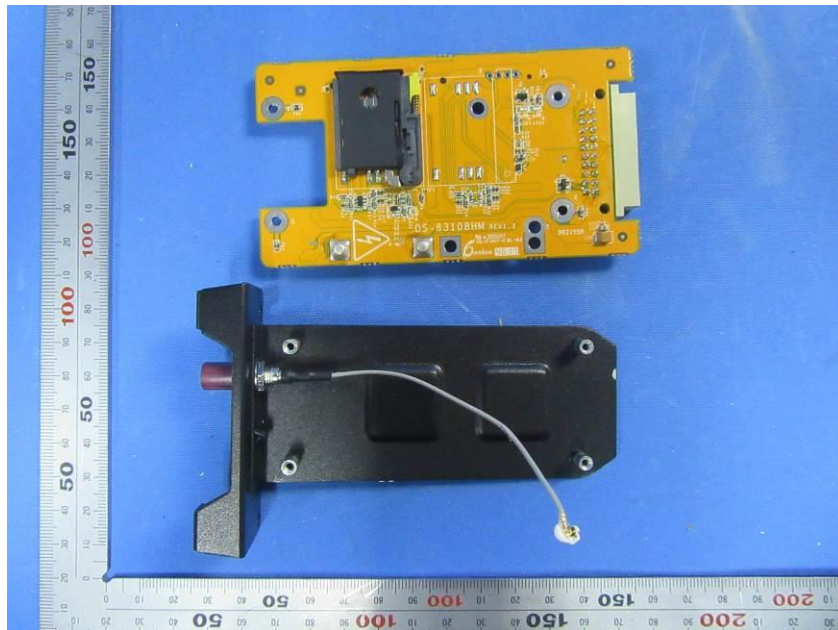

Internal Photos

Applicant:	Hangzhou Hikvision Digital Technology Co., Ltd
Address of Applicant:	No.555 Qianmo Road, Binjiang District, Hangzhou 310052, China
Equipment Under Test (EUT):	
Product Name:	Mobile NVR
Model No.:	DS-MI9605-GA/GW

UC20

WIFI

GPS:

End