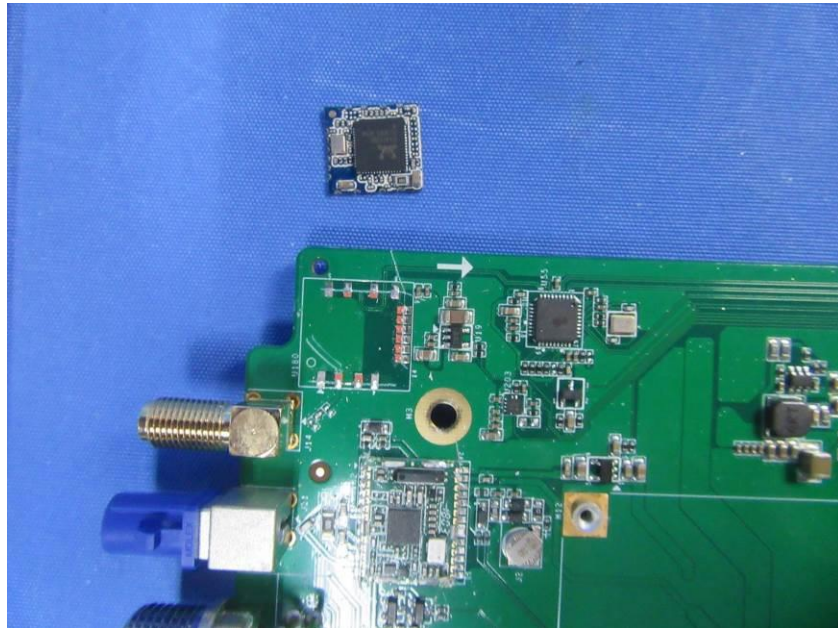

Internal Photos

Applicant:	Hangzhou Hikvision Digital Technology Co., Ltd
Address of Applicant:	No.555 Qianmo Road, Binjiang District, Hangzhou 310052, China
Equipment Under Test (EUT):	
Product Name:	Mobile NVR
Model No.:	DS-MI9605-GA/GW

UC20

WIFI

GPS:

End