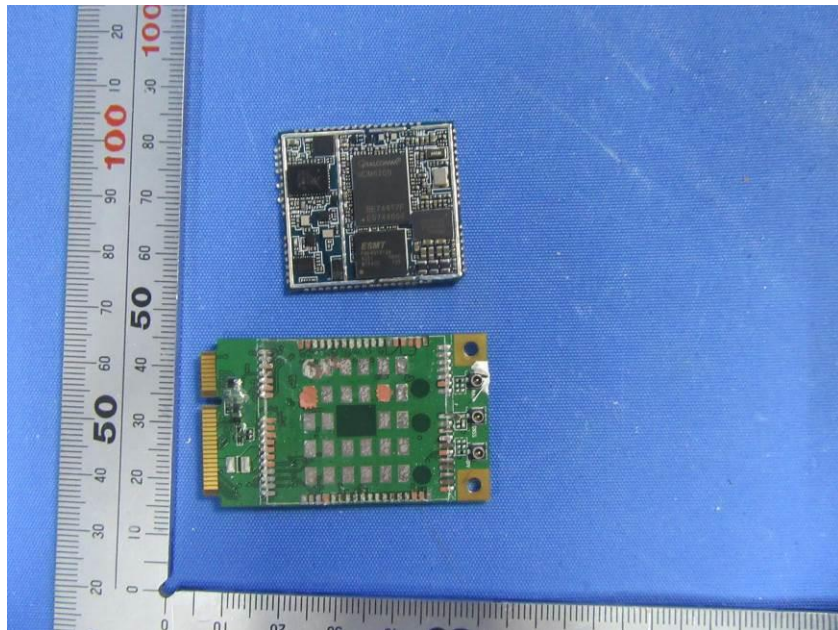

Internal Photos

Applicant:	Hangzhou Hikvision Digital Technology Co., Ltd
Address of Applicant:	No.555 Qianmo Road, Binjiang District, Hangzhou 310052, China
Equipment Under Test (EUT):	
Product Name:	Mobile NVR
Model No.:	DS-MI9605-GA/GW

UC20

WIFI

GPS:

End