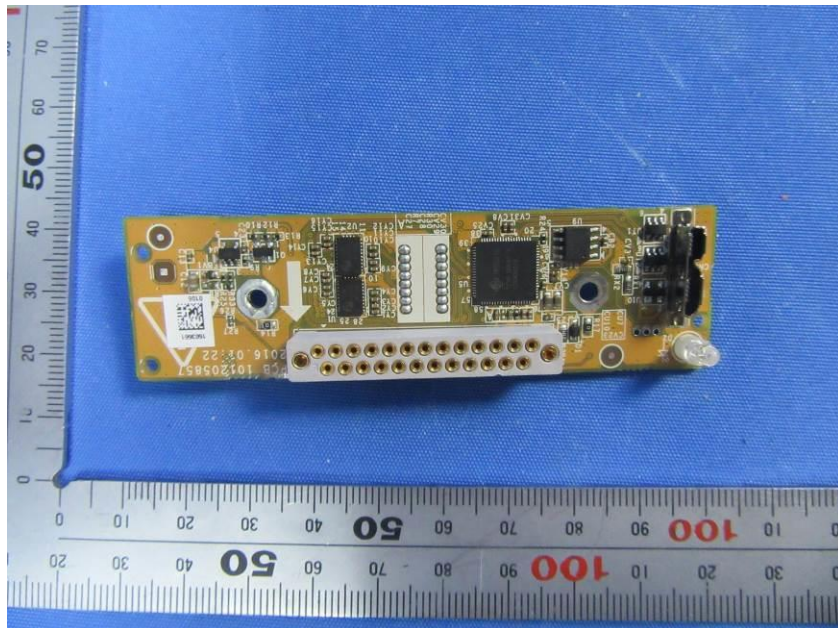

Internal Photos

Applicant:	Hangzhou Hikvision Digital Technology Co., Ltd
Address of Applicant:	No.555 Qianmo Road, Binjiang District, Hangzhou 310052, China
Equipment Under Test (EUT):	
Product Name:	Mobile NVR
Model No.:	DS-MI9605-GA/GW

UC20

WIFI

GPS:

End