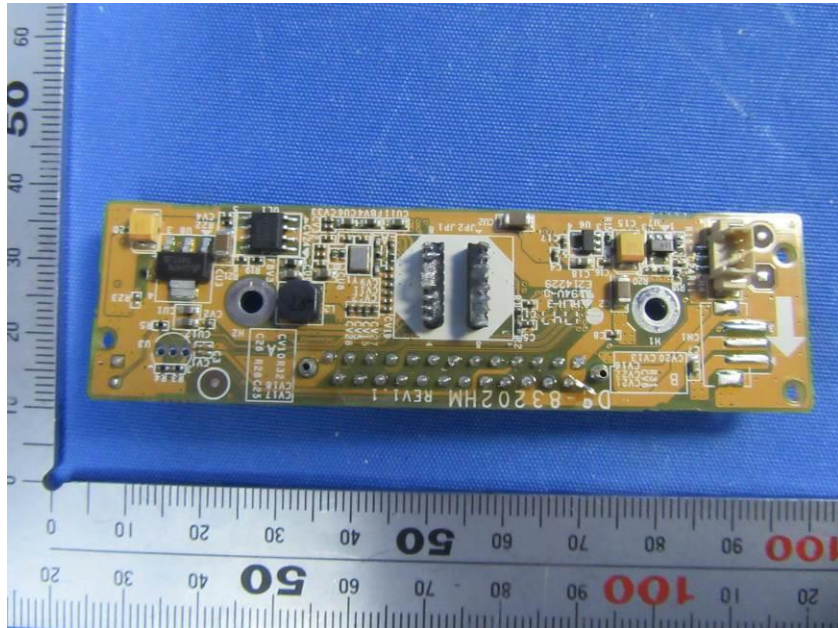

Internal Photos

Applicant:	Hangzhou Hikvision Digital Technology Co., Ltd
Address of Applicant:	No.555 Qianmo Road, Binjiang District, Hangzhou 310052, China
Equipment Under Test (EUT):	
Product Name:	Mobile NVR
Model No.:	DS-MI9605-GA/GW

UC20

WIFI

GPS:

End