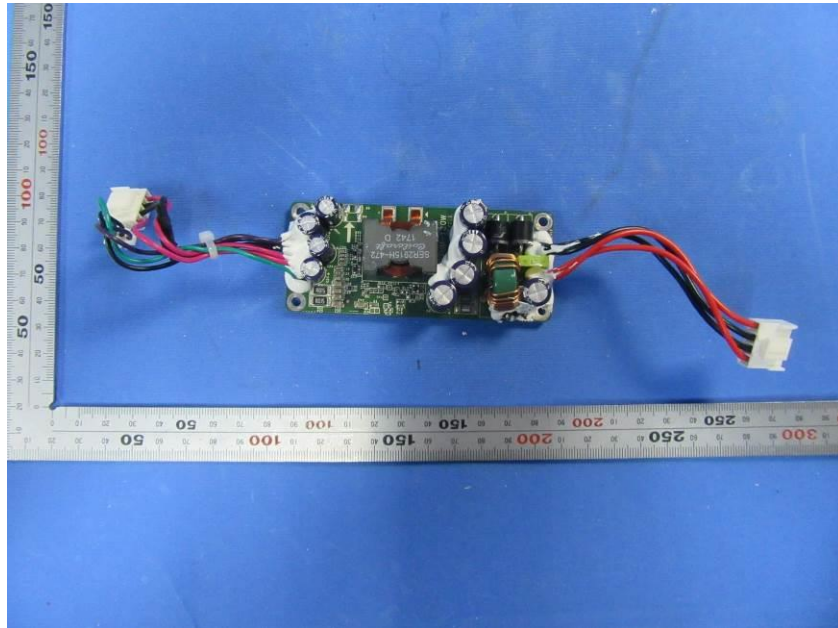

Internal Photos

Applicant:	Hangzhou Hikvision Digital Technology Co., Ltd
Address of Applicant:	No.555 Qianmo Road, Binjiang District, Hangzhou 310052, China
Equipment Under Test (EUT):	
Product Name:	Mobile NVR
Model No.:	DS-MI9605-GA/GW

UC20

WIFI

GPS:

End