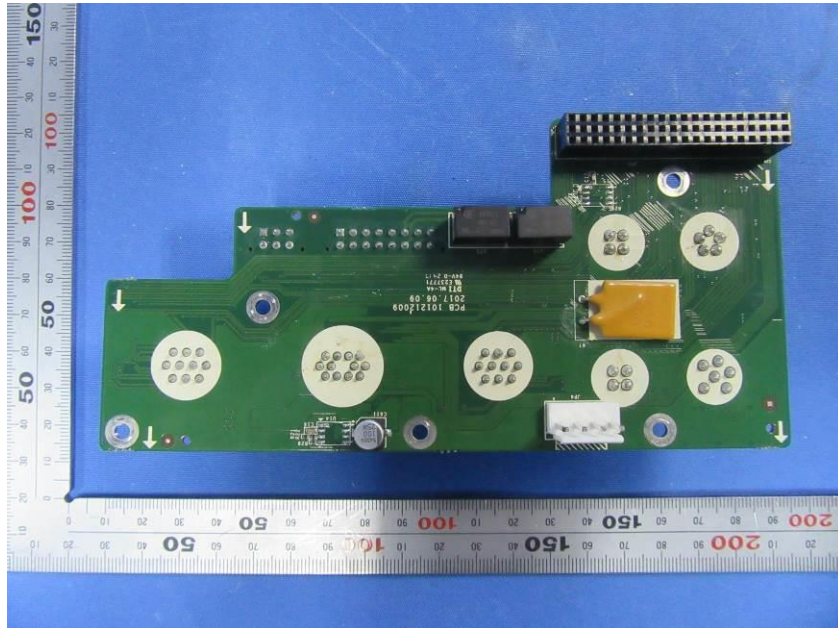

Internal Photos

Applicant:	Hangzhou Hikvision Digital Technology Co., Ltd
Address of Applicant:	No.555 Qianmo Road, Binjiang District, Hangzhou 310052, China
Equipment Under Test (EUT):	
Product Name:	Mobile NVR
Model No.:	DS-MI9605-GA/GW

UC20

WIFI

GPS:

End