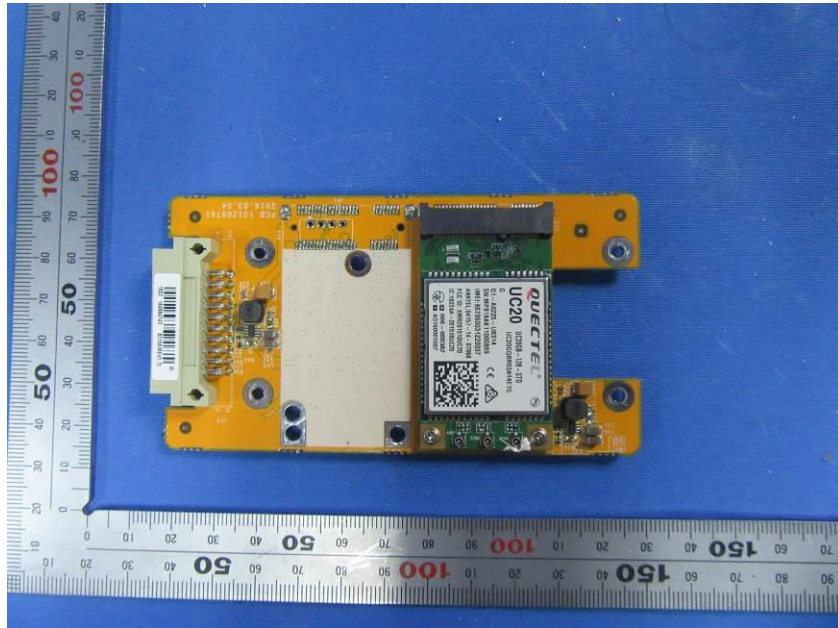

Internal Photos

Applicant:	Hangzhou Hikvision Digital Technology Co., Ltd
Address of Applicant:	No.555 Qianmo Road, Binjiang District, Hangzhou 310052, China
Equipment Under Test (EUT):	
Product Name:	Mobile NVR
Model No.:	DS-MI9605-GA/GW

UC20

WIFI

GPS:

End