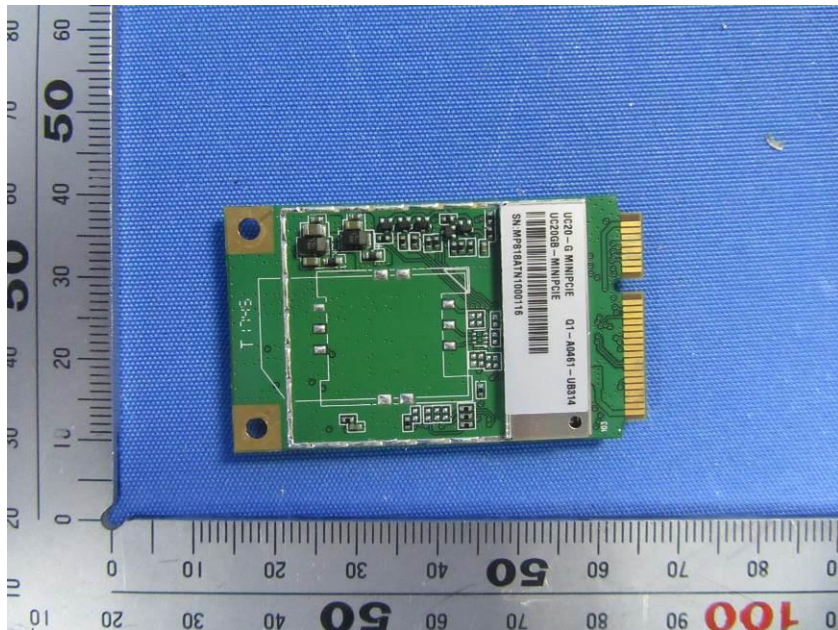

Internal Photos

Applicant:	Hangzhou Hikvision Digital Technology Co., Ltd
Address of Applicant:	No.555 Qianmo Road, Binjiang District, Hangzhou 310052, China
Equipment Under Test (EUT):	
Product Name:	Mobile NVR
Model No.:	DS-MI9605-GA/GW

UC20

WIFI

GPS:

End