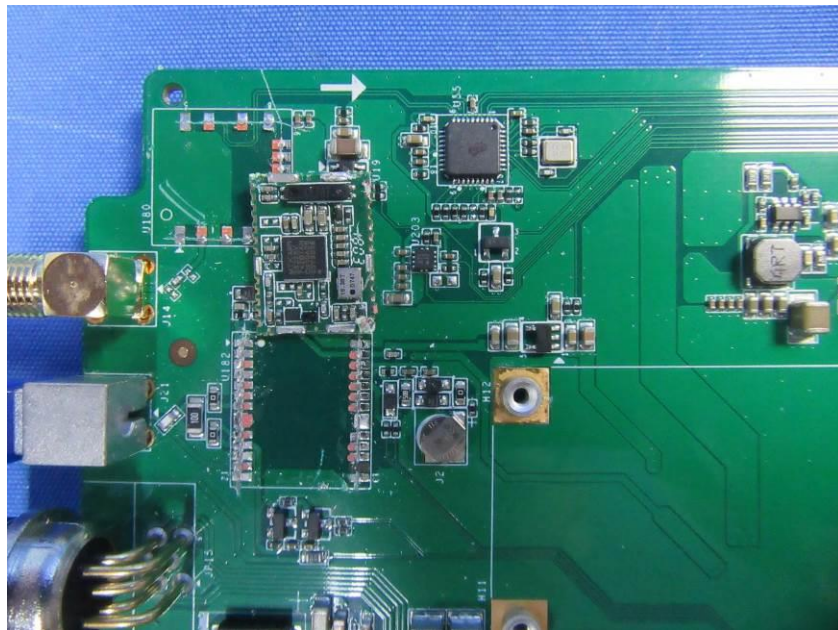

Internal Photos

Applicant:	Hangzhou Hikvision Digital Technology Co., Ltd
Address of Applicant:	No.555 Qianmo Road, Binjiang District, Hangzhou 310052, China
Equipment Under Test (EUT):	
Product Name:	Mobile NVR
Model No.:	DS-MI9605-GA/GW

UC20

WIFI

GPS:

End