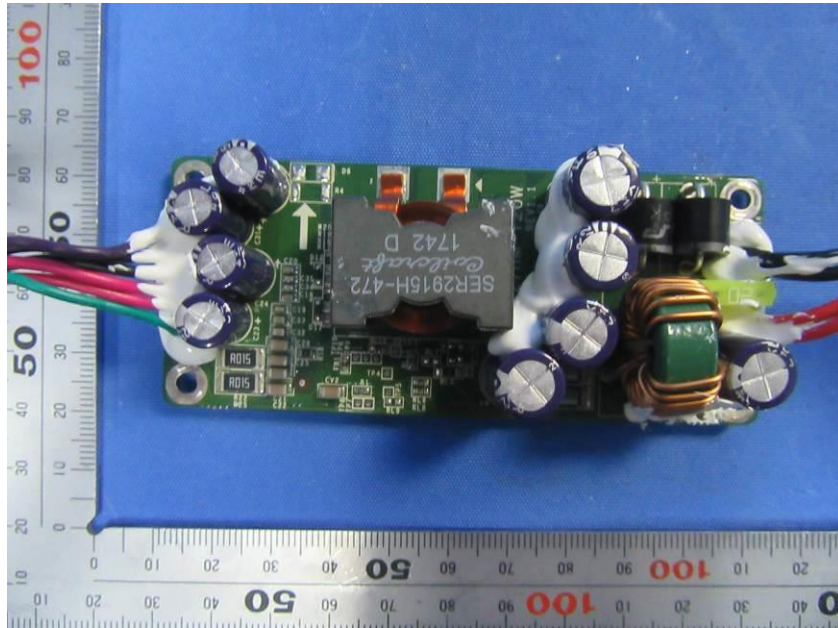

Internal Photos

Applicant:	Hangzhou Hikvision Digital Technology Co., Ltd
Address of Applicant:	No.555 Qianmo Road, Binjiang District, Hangzhou 310052, China
Equipment Under Test (EUT):	
Product Name:	Mobile NVR
Model No.:	DS-MI9605-GA/GW

UC20

WIFI

GPS:

End