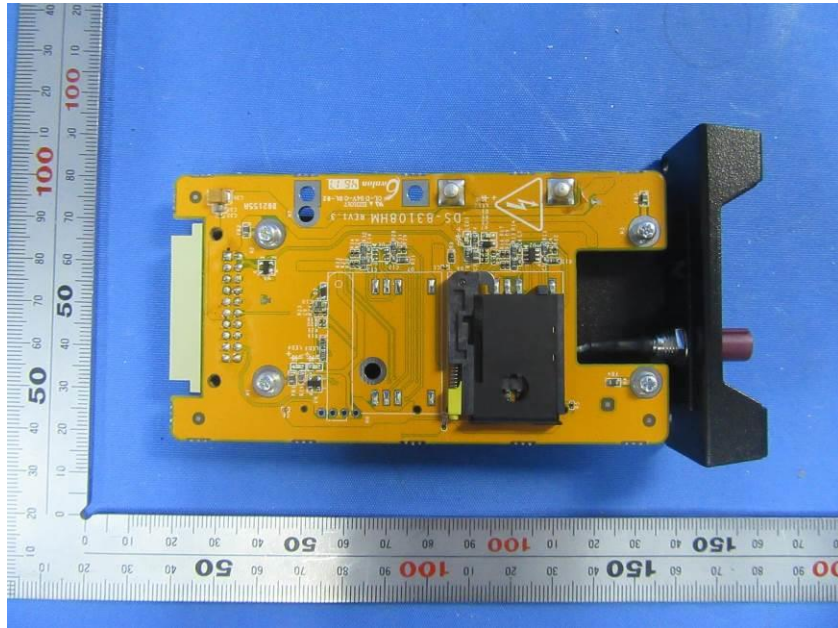

Internal Photos

Applicant:	Hangzhou Hikvision Digital Technology Co., Ltd
Address of Applicant:	No.555 Qianmo Road, Binjiang District, Hangzhou 310052, China
Equipment Under Test (EUT):	
Product Name:	Mobile NVR
Model No.:	DS-MI9605-GA/GW

UC20

WIFI

GPS:

End