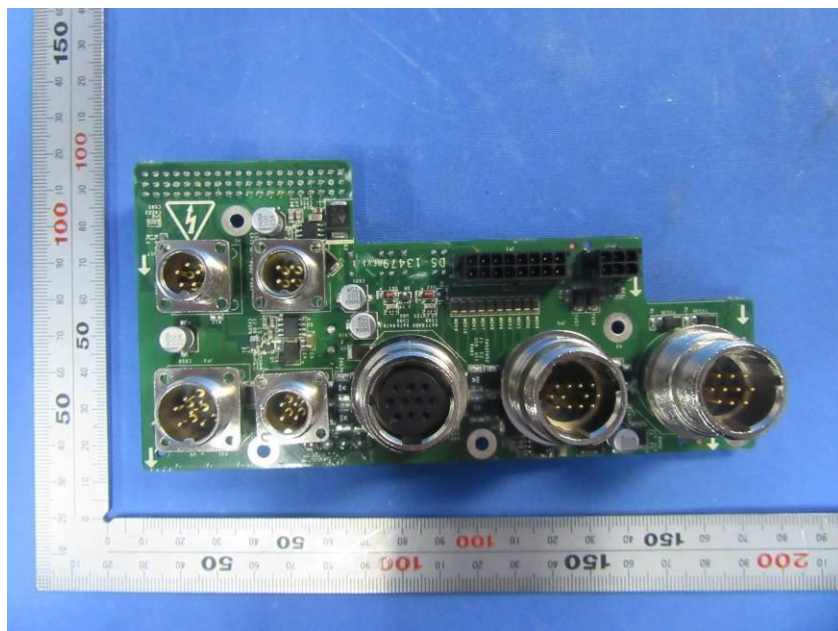

Internal Photos

Applicant:	Hangzhou Hikvision Digital Technology Co., Ltd
Address of Applicant:	No.555 Qianmo Road, Binjiang District, Hangzhou 310052, China
Equipment Under Test (EUT):	
Product Name:	Mobile NVR
Model No.:	DS-MI9605-GA/GW

UC20

WIFI

GPS:

End