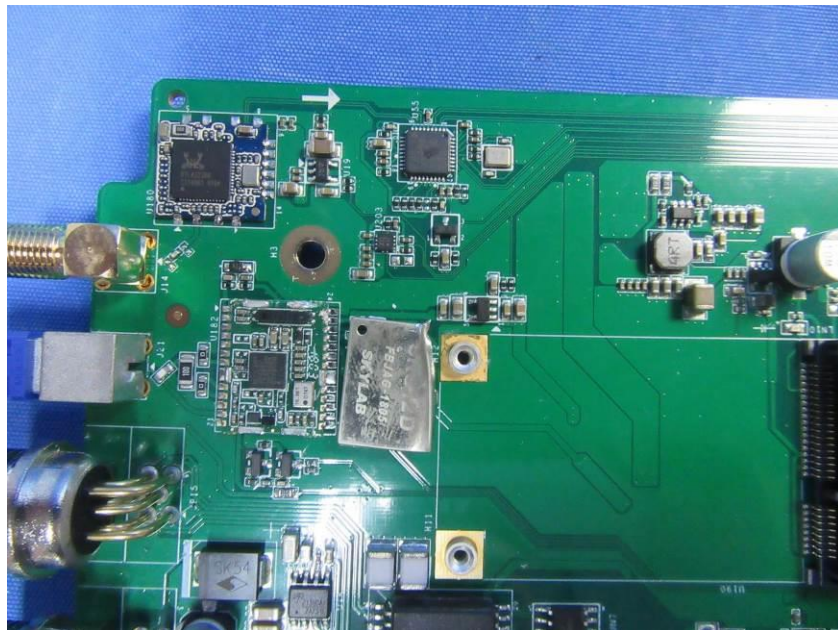

Internal Photos

Applicant:	Hangzhou Hikvision Digital Technology Co., Ltd
Address of Applicant:	No.555 Qianmo Road, Binjiang District, Hangzhou 310052, China
Equipment Under Test (EUT):	
Product Name:	Mobile NVR
Model No.:	DS-MI9605-GA/GW

UC20

WIFI

GPS:

End