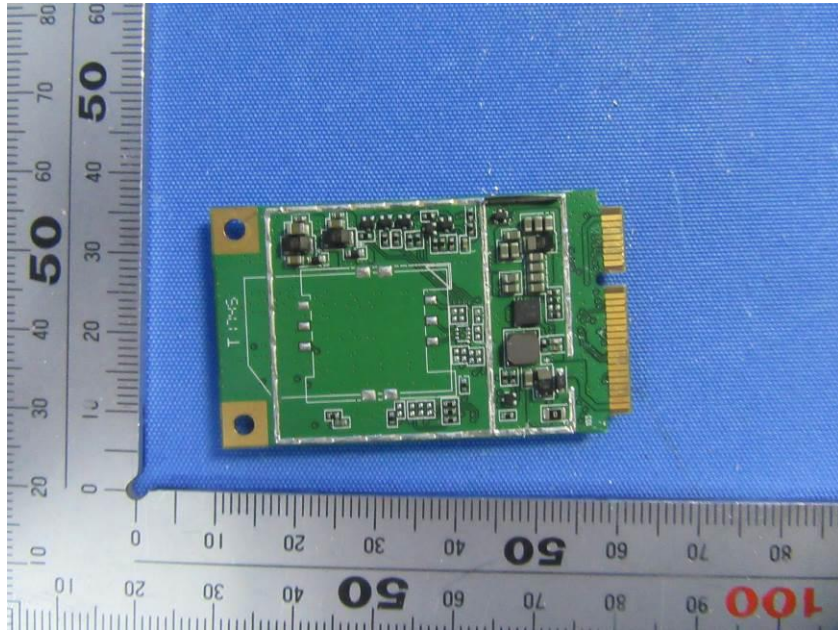

Internal Photos

Applicant:	Hangzhou Hikvision Digital Technology Co., Ltd
Address of Applicant:	No.555 Qianmo Road, Binjiang District, Hangzhou 310052, China
Equipment Under Test (EUT):	
Product Name:	Mobile NVR
Model No.:	DS-MI9605-GA/GW

UC20

WIFI

GPS:

End