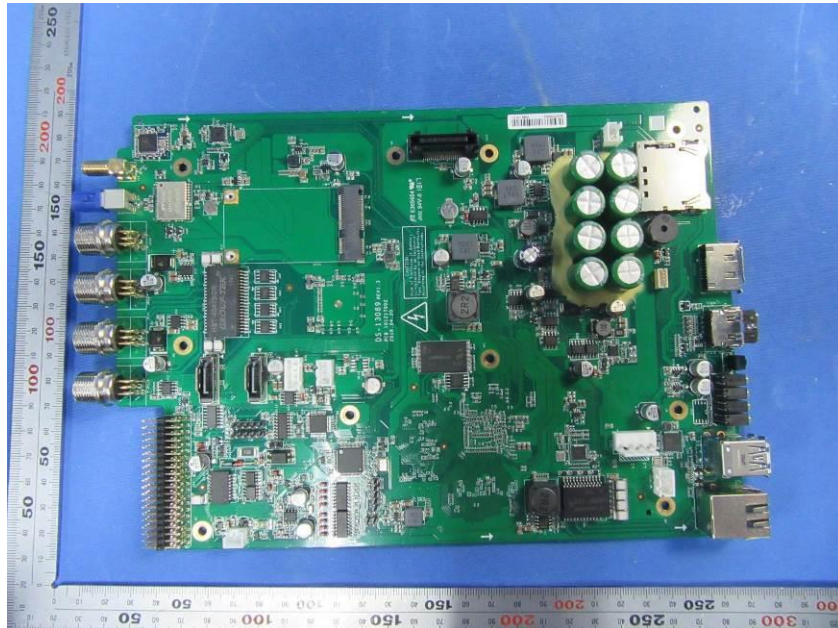

Internal Photos

Applicant:	Hangzhou Hikvision Digital Technology Co., Ltd
Address of Applicant:	No.555 Qianmo Road, Binjiang District, Hangzhou 310052, China
Equipment Under Test (EUT):	
Product Name:	Mobile NVR
Model No.:	DS-MI9605-GA/GW

UC20

WIFI

GPS:

End