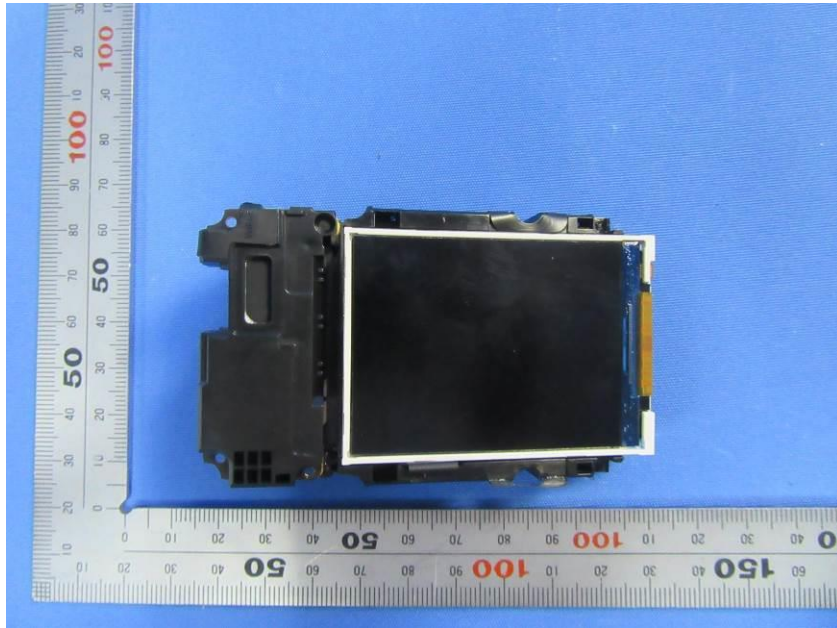

## **Internal Photos**

<b>Applicant:</b>	Hangzhou Hikvision Digital Technology Co., Ltd.
<b>Address of Applicant:</b>	No.555 Qianmo Road, Binjiang District, Hangzhou 310052, China
<b>Equipment Under Test (EUT):</b>	
<b>Product Name:</b>	BODY CAMERA
<b>Model No.:</b>	DS-MH2311