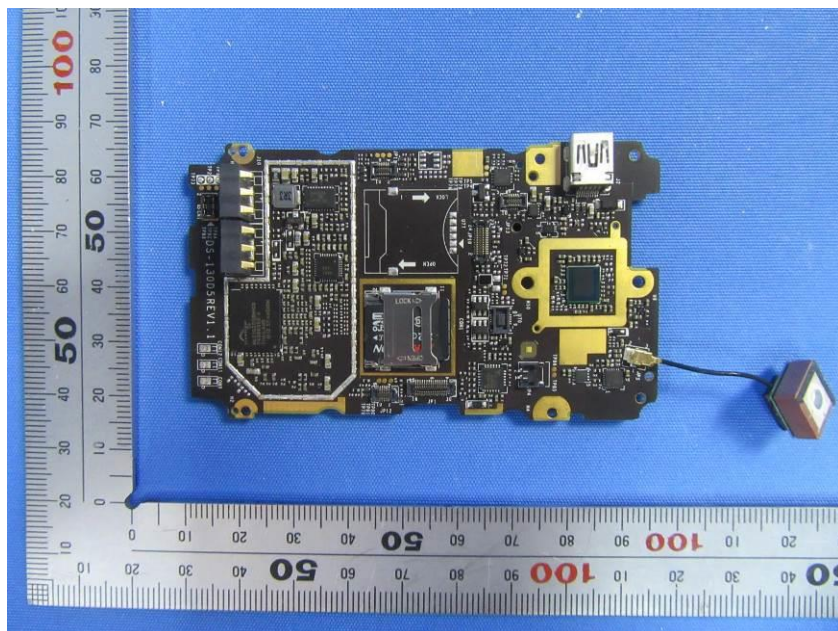

## **Internal Photos**

<b>Applicant:</b>	Hangzhou Hikvision Digital Technology Co., Ltd.
<b>Address of Applicant:</b>	No.555 Qianmo Road, Binjiang District, Hangzhou 310052, China
<b>Equipment Under Test (EUT):</b>	
<b>Product Name:</b>	BODY CAMERA
<b>Model No.:</b>	DS-MH2311