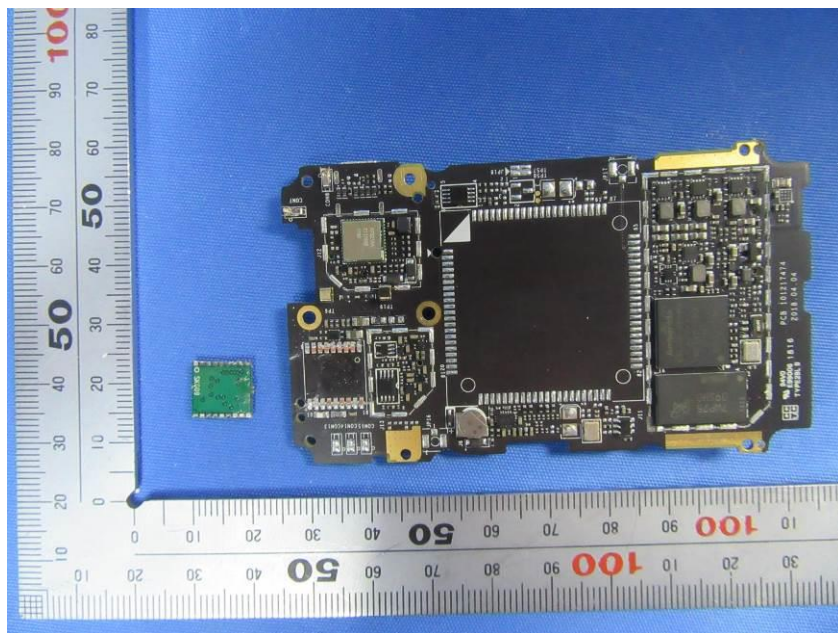

## **Internal Photos**

<b>Applicant:</b>	Hangzhou Hikvision Digital Technology Co., Ltd.
<b>Address of Applicant:</b>	No.555 Qianmo Road, Binjiang District, Hangzhou 310052, China
<b>Equipment Under Test (EUT):</b>	
<b>Product Name:</b>	BODY CAMERA
<b>Model No.:</b>	DS-MH2311