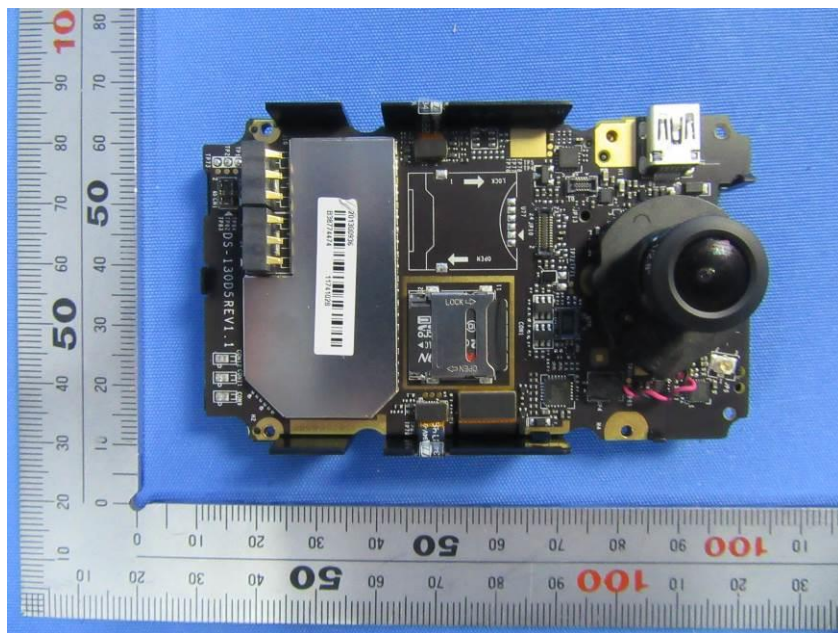

## **Internal Photos**

<b>Applicant:</b>	Hangzhou Hikvision Digital Technology Co., Ltd.
<b>Address of Applicant:</b>	No.555 Qianmo Road, Binjiang District, Hangzhou 310052, China
<b>Equipment Under Test (EUT):</b>	
<b>Product Name:</b>	BODY CAMERA
<b>Model No.:</b>	DS-MH2311