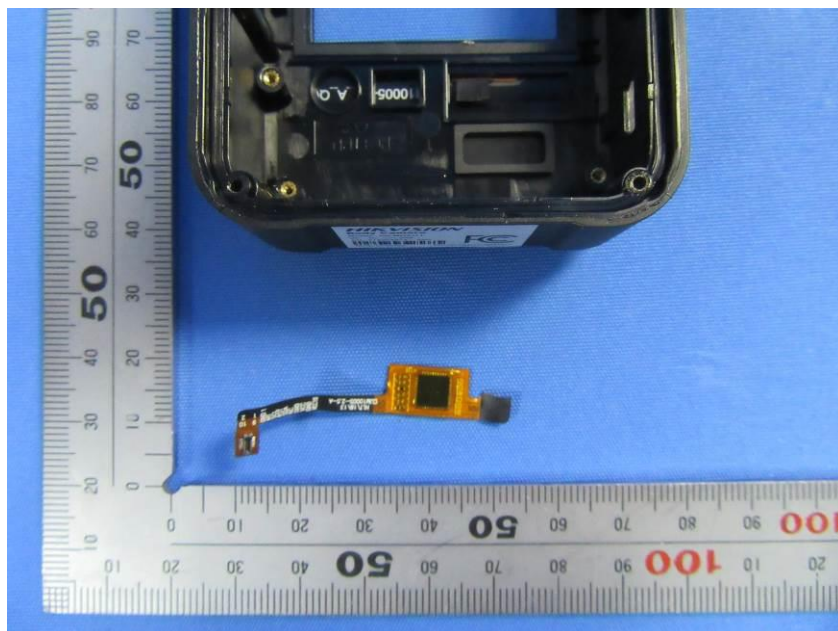

## **Internal Photos**

<b>Applicant:</b>	Hangzhou Hikvision Digital Technology Co., Ltd.
<b>Address of Applicant:</b>	No.555 Qianmo Road, Binjiang District, Hangzhou 310052, China
<b>Equipment Under Test (EUT):</b>	
<b>Product Name:</b>	BODY CAMERA
<b>Model No.:</b>	DS-MH2311