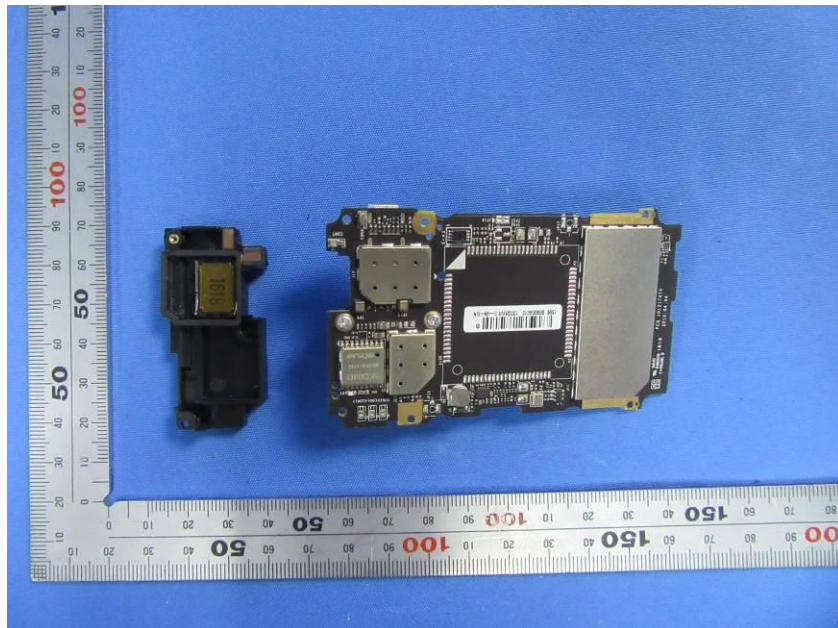

## **Internal Photos**

<b>Applicant:</b>	Hangzhou Hikvision Digital Technology Co., Ltd.
<b>Address of Applicant:</b>	No.555 Qianmo Road, Binjiang District, Hangzhou 310052, China
<b>Equipment Under Test (EUT):</b>	
<b>Product Name:</b>	BODY CAMERA
<b>Model No.:</b>	DS-MH2311