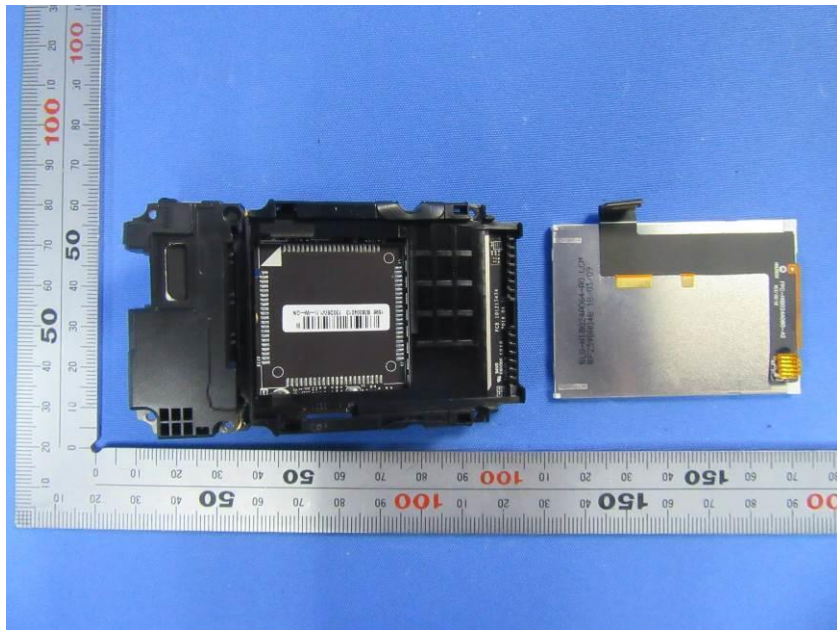

## **Internal Photos**

<b>Applicant:</b>	Hangzhou Hikvision Digital Technology Co., Ltd.
<b>Address of Applicant:</b>	No.555 Qianmo Road, Binjiang District, Hangzhou 310052, China
<b>Equipment Under Test (EUT):</b>	
<b>Product Name:</b>	BODY CAMERA
<b>Model No.:</b>	DS-MH2311