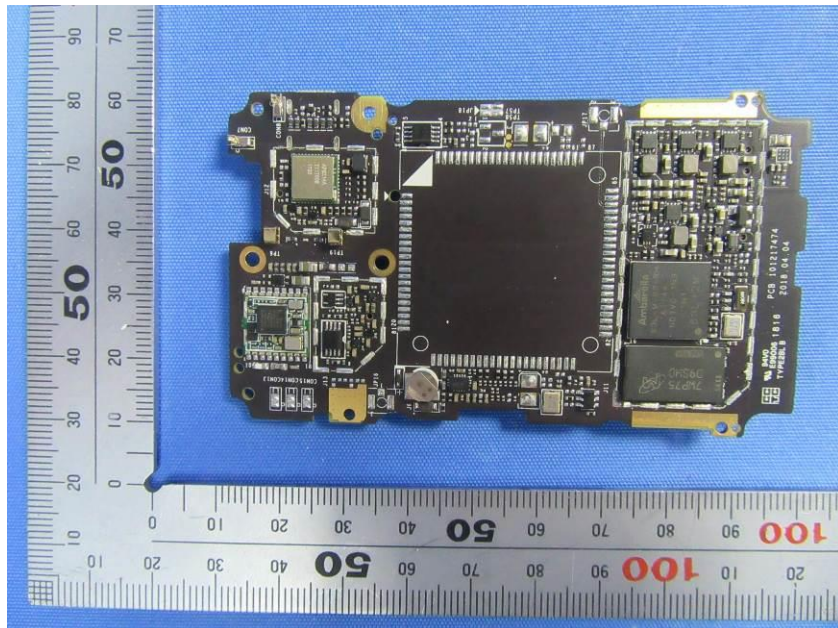

## **Internal Photos**

<b>Applicant:</b>	Hangzhou Hikvision Digital Technology Co., Ltd.
<b>Address of Applicant:</b>	No.555 Qianmo Road, Binjiang District, Hangzhou 310052, China
<b>Equipment Under Test (EUT):</b>	
<b>Product Name:</b>	BODY CAMERA
<b>Model No.:</b>	DS-MH2311