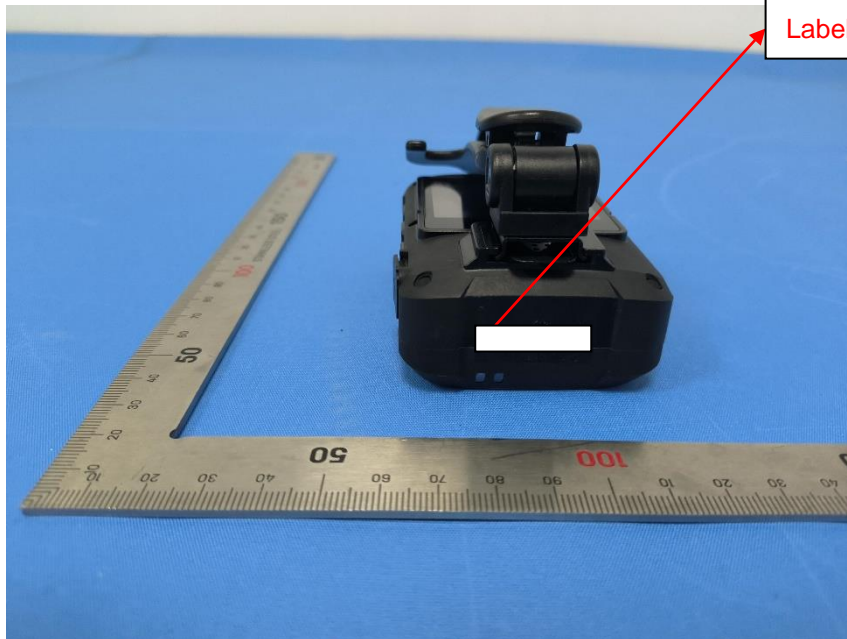

HIKVISION

Body Camera

Model: DS-MCW407

I/P: 5V=2A MAX

SN: A12345678 XX/XXXX

32G/GLE(C)

Made in China

FCC ID:2ADTD-MCW407-CWG

Label location

Remark: It's hard to put statement on the product due to device's irregular appearance. FCC statement will be placed in the user manual which the device is marketed.