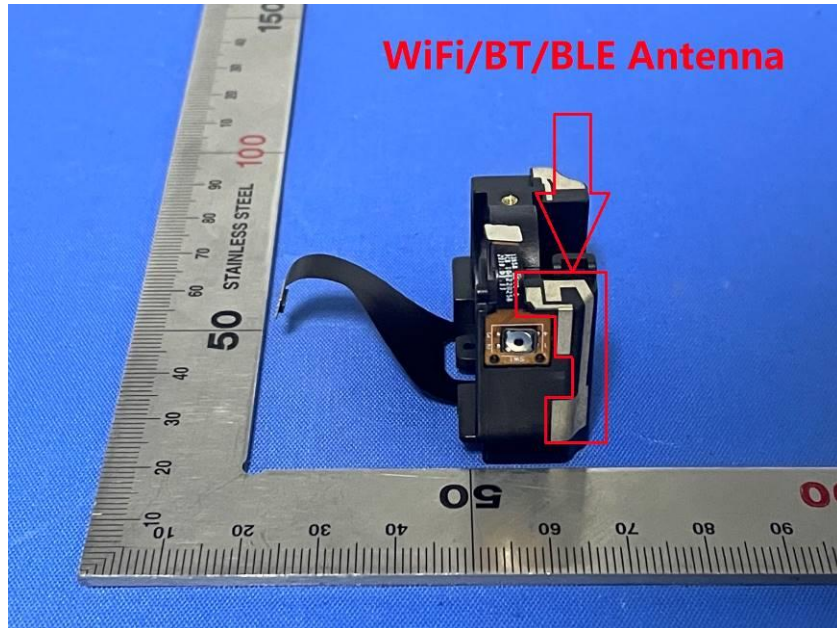

Internal Photos

Applicant:	Hangzhou Hikvision Digital Technology Co., Ltd.
Address of Applicant:	No.555 Qianmo Road,Binjiang District Hangzhou 310052,China
Equipment Under Test (EUT):	
Product Name:	helmet Camera
Model No.:	DS-MCH508