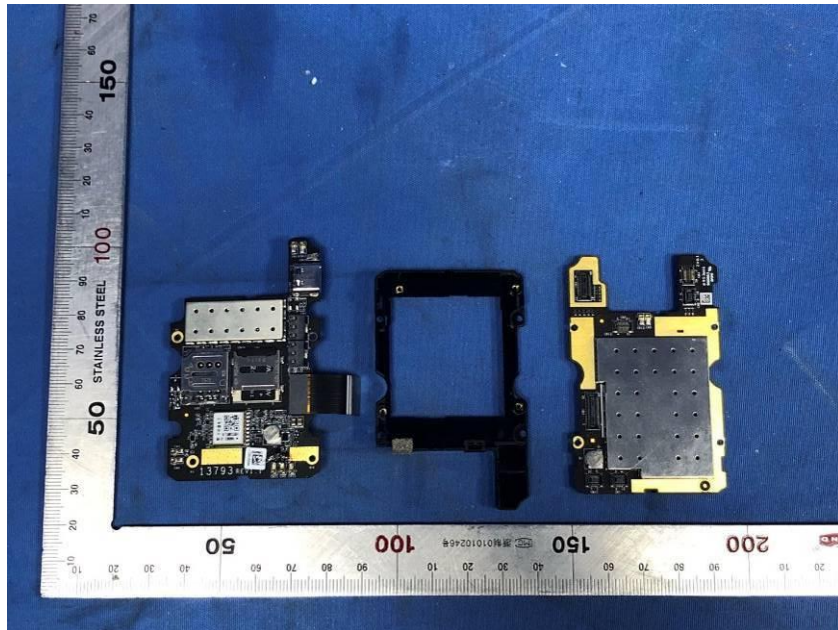

Internal Photos

Applicant:	Hangzhou Hikvision Digital Technology Co., Ltd.
Address of Applicant:	No.555 Qianmo Road,Binjiang District Hangzhou 310052,China
Equipment Under Test (EUT):	
Product Name:	helmet Camera
Model No.:	DS-MCH508