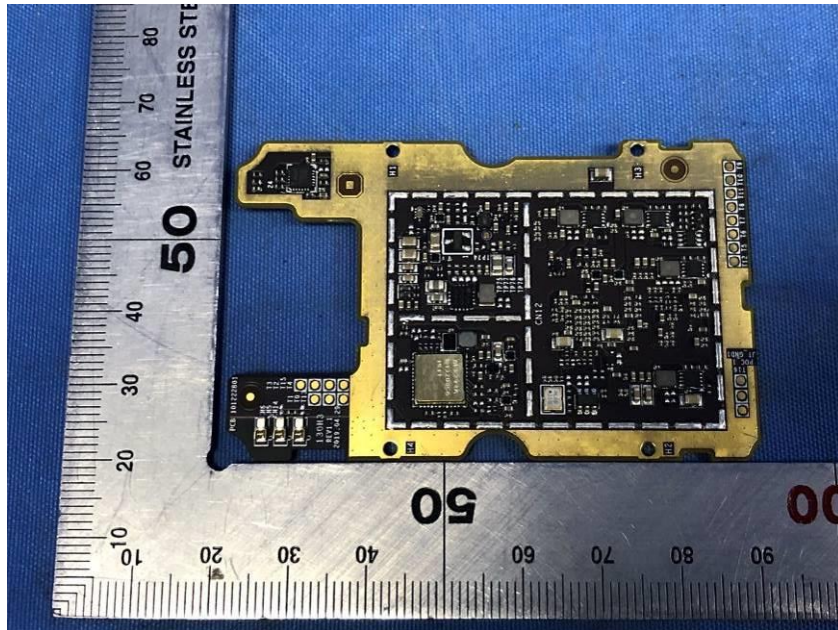

Internal Photos

Applicant:	Hangzhou Hikvision Digital Technology Co., Ltd.
Address of Applicant:	No.555 Qianmo Road,Binjiang District Hangzhou 310052,China
Equipment Under Test (EUT):	
Product Name:	helmet Camera
Model No.:	DS-MCH508