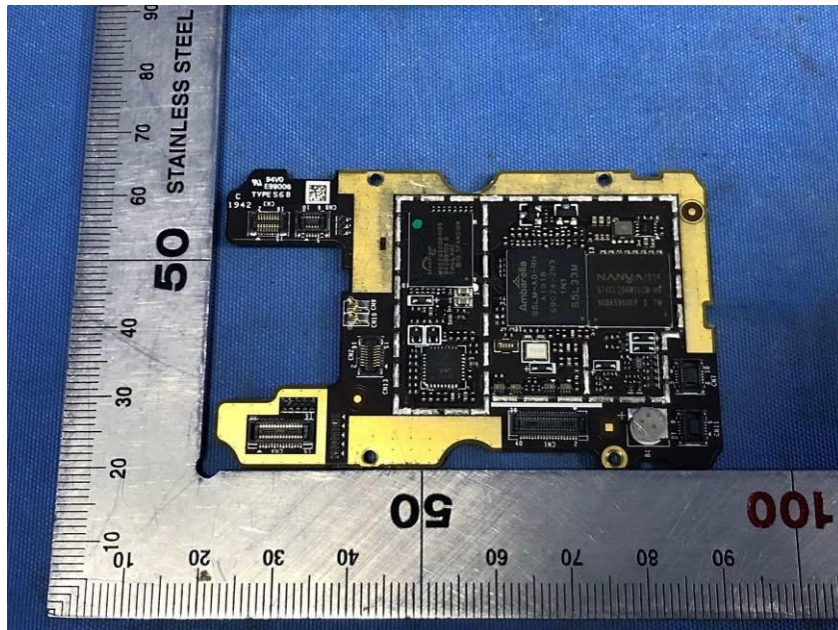

Internal Photos

Applicant:	Hangzhou Hikvision Digital Technology Co., Ltd.
Address of Applicant:	No.555 Qianmo Road,Binjiang District Hangzhou 310052,China
Equipment Under Test (EUT):	
Product Name:	helmet Camera
Model No.:	DS-MCH508