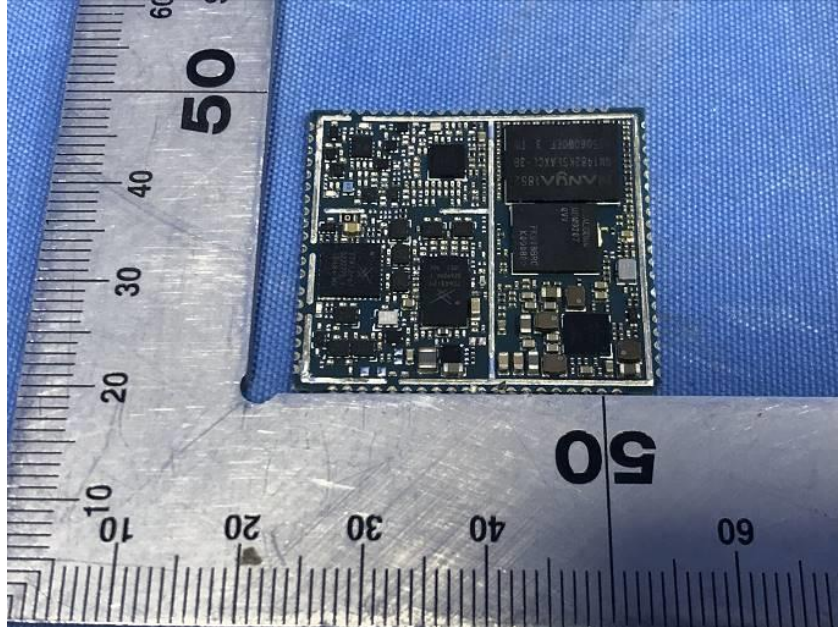

Internal Photos

Applicant:	Hangzhou Hikvision Digital Technology Co., Ltd.
Address of Applicant:	No.555 Qianmo Road,Binjiang District Hangzhou 310052,China
Equipment Under Test (EUT):	
Product Name:	helmet Camera
Model No.:	DS-MCH508