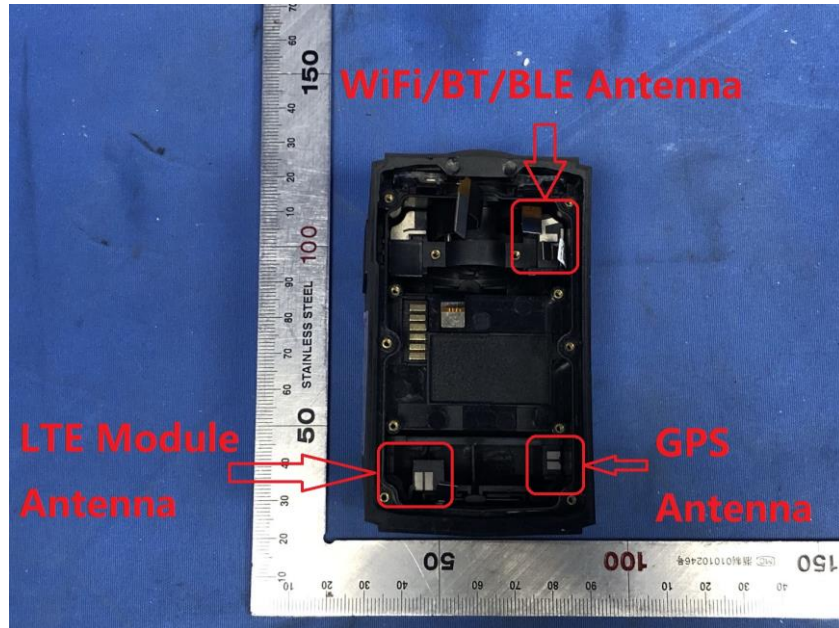

Internal Photos

Applicant:	Hangzhou Hikvision Digital Technology Co., Ltd.
Address of Applicant:	No.555 Qianmo Road,Binjiang District Hangzhou 310052,China
Equipment Under Test (EUT):	
Product Name:	helmet Camera
Model No.:	DS-MCH508