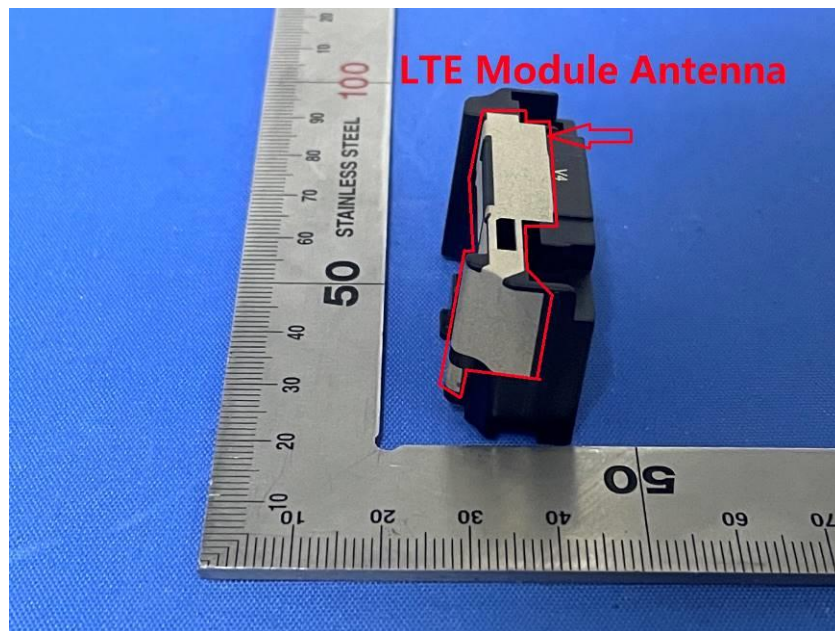

Internal Photos

Applicant:	Hangzhou Hikvision Digital Technology Co., Ltd.
Address of Applicant:	No.555 Qianmo Road,Binjiang District Hangzhou 310052,China
Equipment Under Test (EUT):	
Product Name:	helmet Camera
Model No.:	DS-MCH508