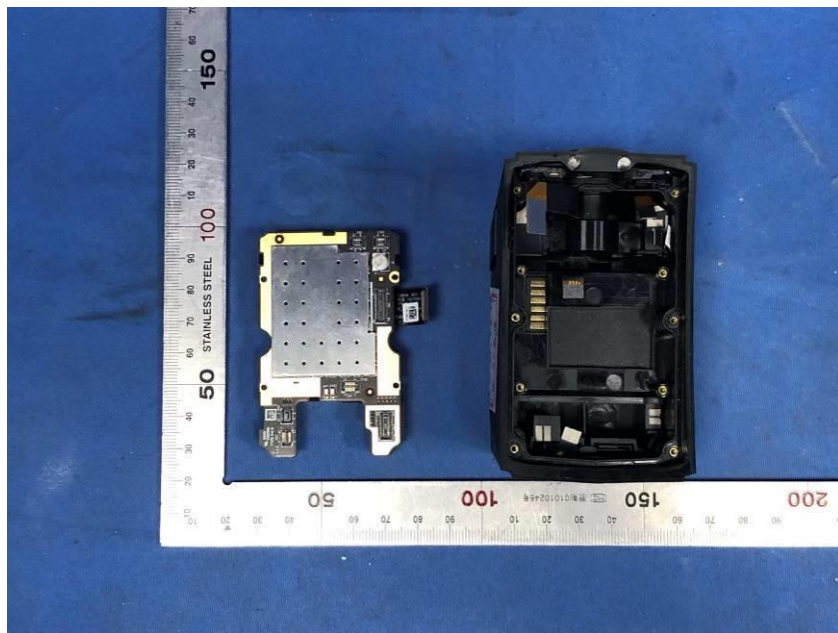

Internal Photos

Applicant:	Hangzhou Hikvision Digital Technology Co., Ltd.
Address of Applicant:	No.555 Qianmo Road,Binjiang District Hangzhou 310052,China
Equipment Under Test (EUT):	
Product Name:	helmet Camera
Model No.:	DS-MCH508