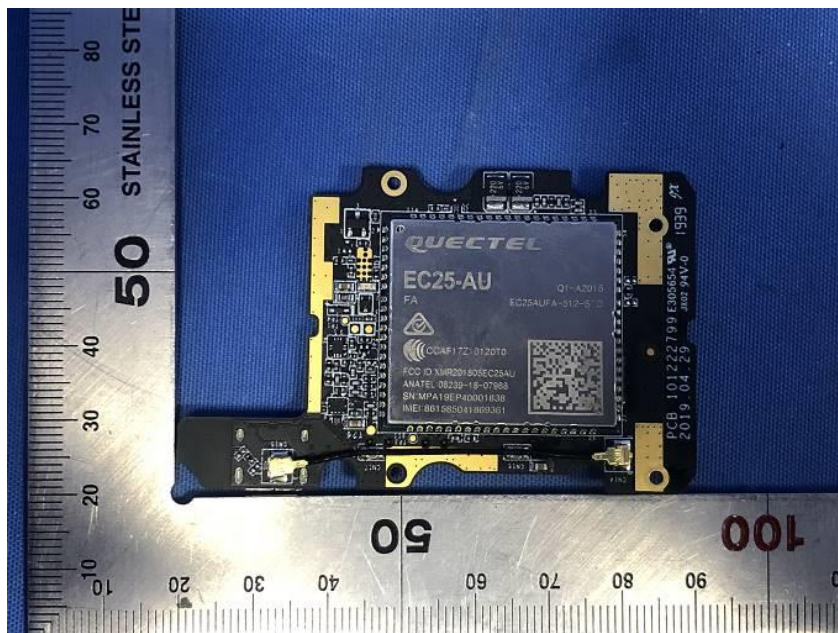

Internal Photos

Applicant:	Hangzhou Hikvision Digital Technology Co., Ltd.
Address of Applicant:	No.555 Qianmo Road,Binjiang District Hangzhou 310052,China
Equipment Under Test (EUT):	
Product Name:	helmet Camera
Model No.:	DS-MCH508