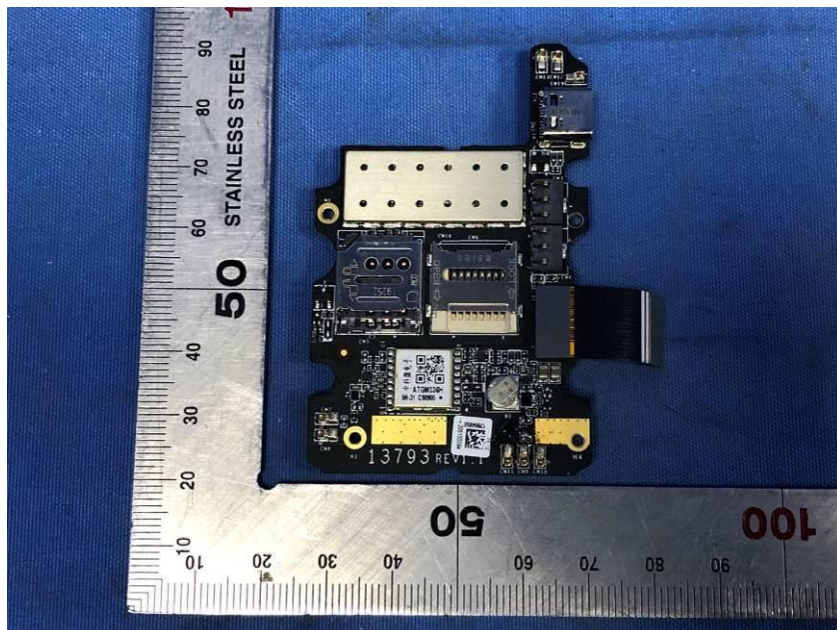

Internal Photos

Applicant:	Hangzhou Hikvision Digital Technology Co., Ltd.
Address of Applicant:	No.555 Qianmo Road,Binjiang District Hangzhou 310052,China
Equipment Under Test (EUT):	
Product Name:	helmet Camera
Model No.:	DS-MCH508