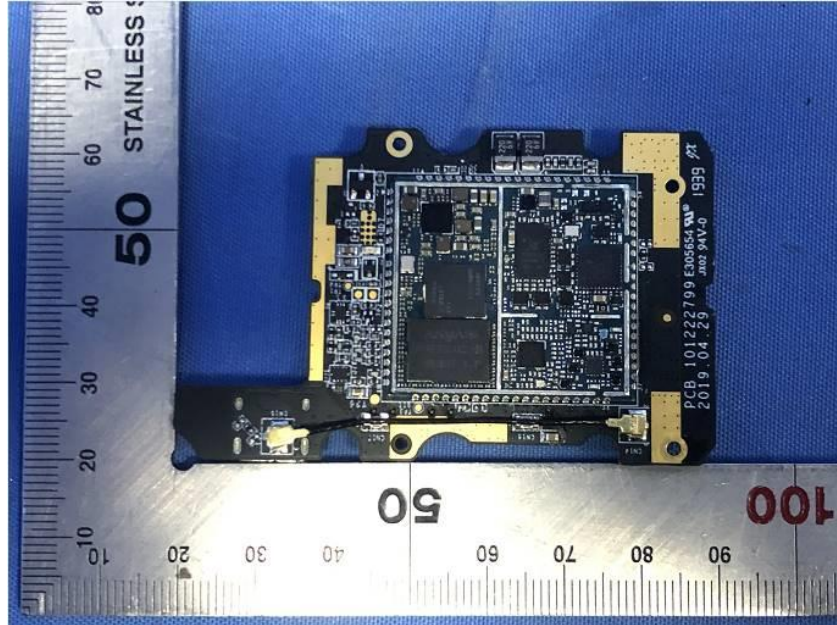

Internal Photos

Applicant:	Hangzhou Hikvision Digital Technology Co., Ltd.
Address of Applicant:	No.555 Qianmo Road,Binjiang District Hangzhou 310052,China
Equipment Under Test (EUT):	
Product Name:	helmet Camera
Model No.:	DS-MCH508