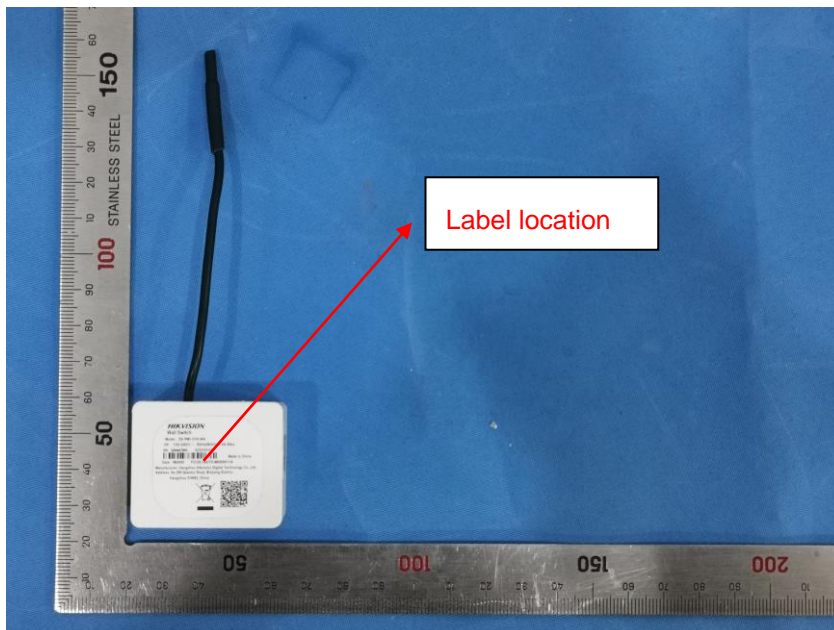

HIKVISION

Wall Switch

Model: DS-PM1-01H-WA
I/P: 100-240V~, 50Hz/60Hz, 13A Max
SN: C12345678

Made in China

Date: 09/2021 FCC ID:2ADTD-M020301114

Manufacturer: Hangzhou Hikvision Digital Technology Co.,Ltd.
Address: No.555 Qianmo Road, Binjiang District,
Hangzhou 310052, China

Remark:It's hard to put FCC statement on the product due to device's irregular appearance. FCC statement will be placed in the user manual which the device is marketed.