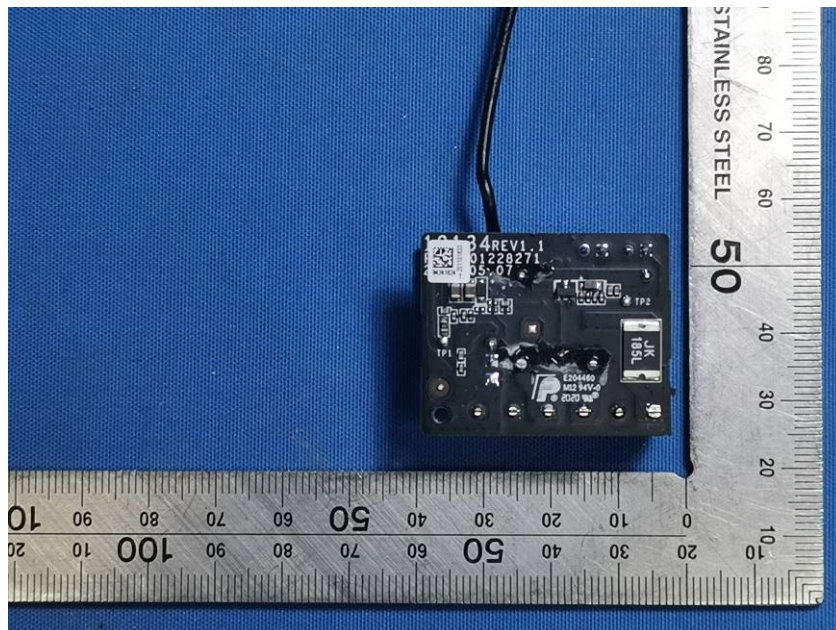

Internal Photos

Applicant:	Hangzhou Hikvision Digital Technology Co., Ltd.
Address of Applicant:	No. 555 Qianmo Road, Binjiang District, Hangzhou 310052, China
Equipment Under Test (EUT):	
Product Name:	Relay Module
Model No.:	DS-PM1-O1L-WB