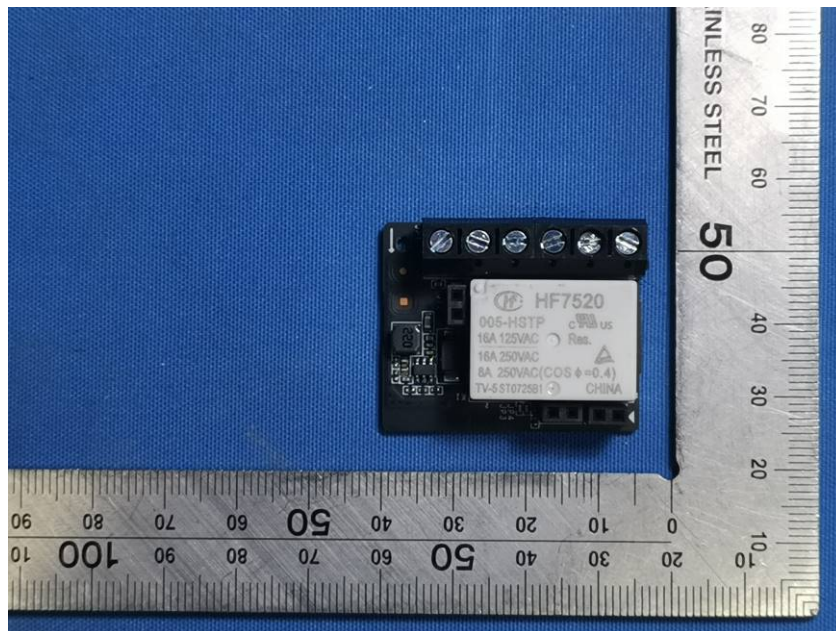

Internal Photos

Applicant:	Hangzhou Hikvision Digital Technology Co., Ltd.
Address of Applicant:	No. 555 Qianmo Road, Binjiang District, Hangzhou 310052, China
Equipment Under Test (EUT):	
Product Name:	Relay Module
Model No.:	DS-PM1-O1L-WB