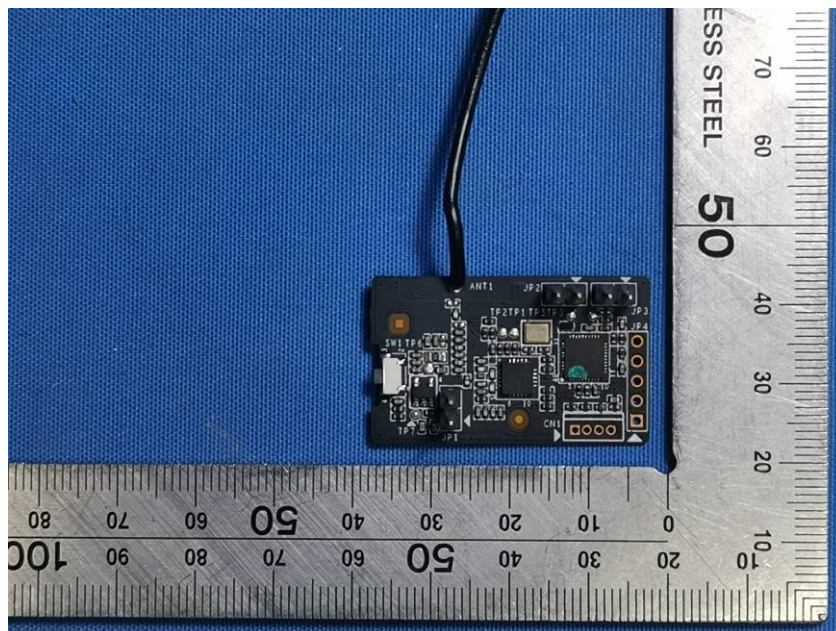

Internal Photos

Applicant:	Hangzhou Hikvision Digital Technology Co., Ltd.
Address of Applicant:	No. 555 Qianmo Road, Binjiang District, Hangzhou 310052, China
Equipment Under Test (EUT):	
Product Name:	Relay Module
Model No.:	DS-PM1-O1L-WB