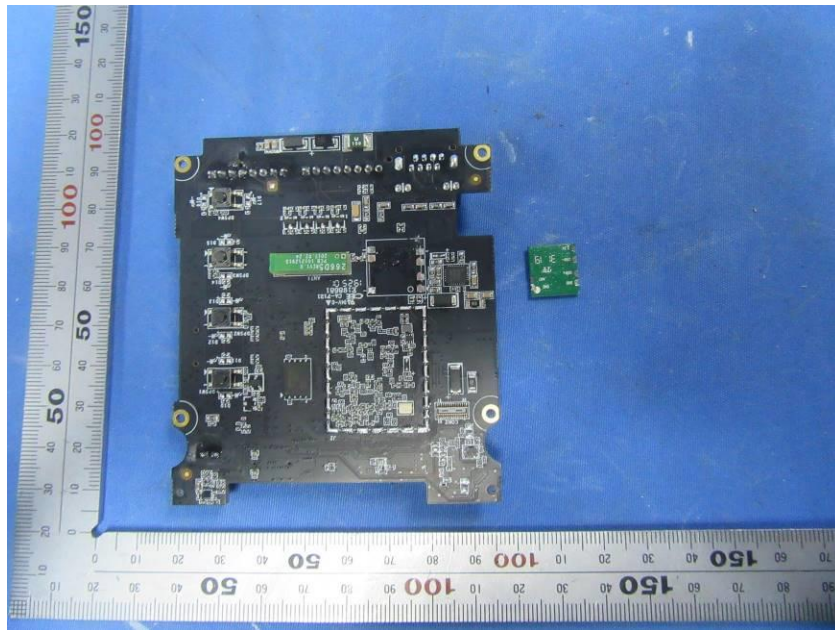

## **Internal Photos**

<b>Applicant:</b>	Hangzhou Hikvision Digital Technology Co., Ltd.
<b>Address of Applicant:</b>	No. 555 Qianmo Road, Binjiang District, Hangzhou 310052, China
<b>Equipment Under Test (EUT):</b>	
<b>Product Name:</b>	Door Station
<b>Model No.:</b>	DS-KV8413-WME1