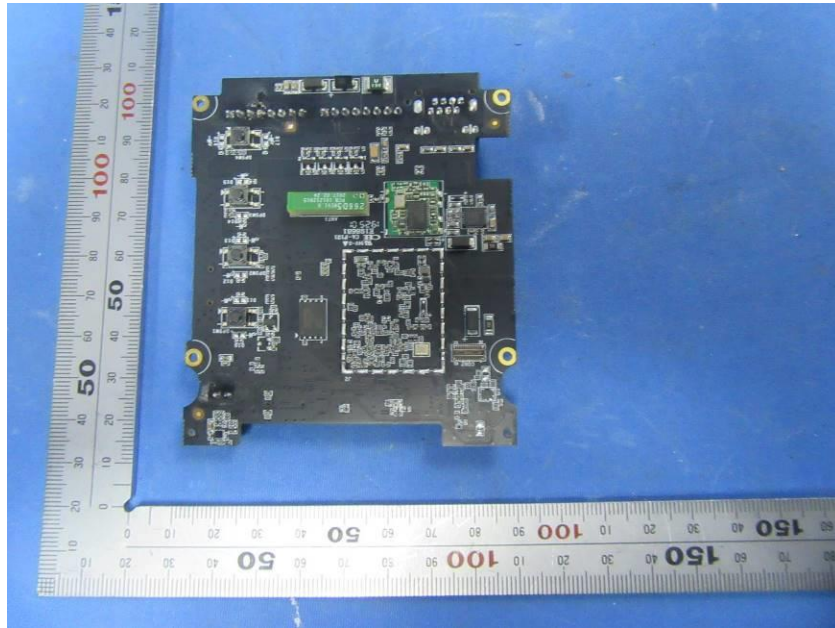

## **Internal Photos**

<b>Applicant:</b>	Hangzhou Hikvision Digital Technology Co., Ltd.
<b>Address of Applicant:</b>	No. 555 Qianmo Road, Binjiang District, Hangzhou 310052, China
<b>Equipment Under Test (EUT):</b>	
<b>Product Name:</b>	Door Station
<b>Model No.:</b>	DS-KV8413-WME1