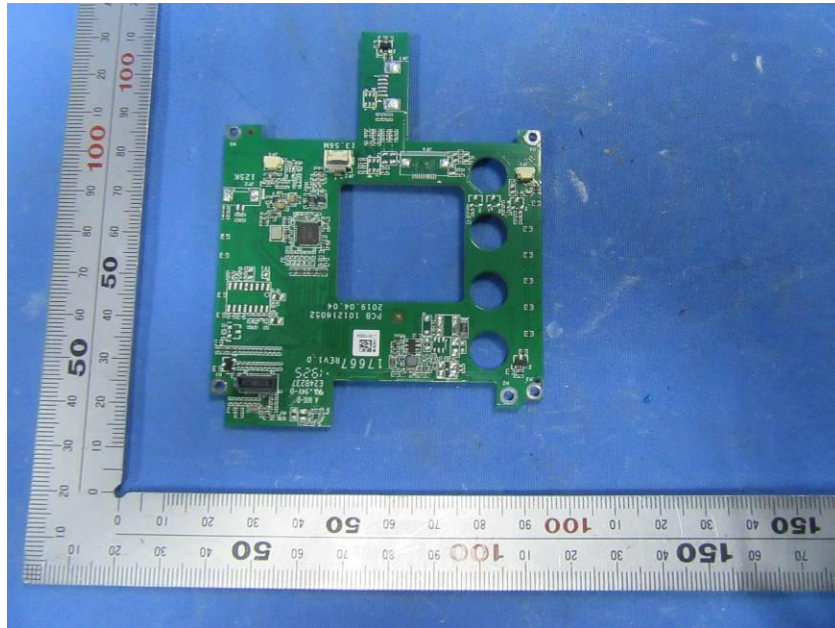

## **Internal Photos**

<b>Applicant:</b>	Hangzhou Hikvision Digital Technology Co., Ltd.
<b>Address of Applicant:</b>	No. 555 Qianmo Road, Binjiang District, Hangzhou 310052, China
<b>Equipment Under Test (EUT):</b>	
<b>Product Name:</b>	Door Station
<b>Model No.:</b>	DS-KV8413-WME1