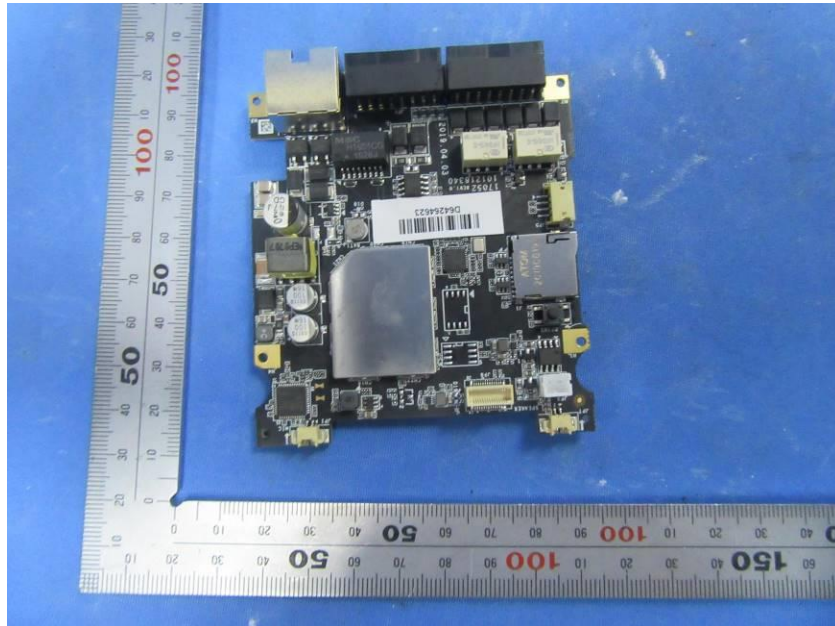

## **Internal Photos**

<b>Applicant:</b>	Hangzhou Hikvision Digital Technology Co., Ltd.
<b>Address of Applicant:</b>	No. 555 Qianmo Road, Binjiang District, Hangzhou 310052, China
<b>Equipment Under Test (EUT):</b>	
<b>Product Name:</b>	Door Station
<b>Model No.:</b>	DS-KV8413-WME1