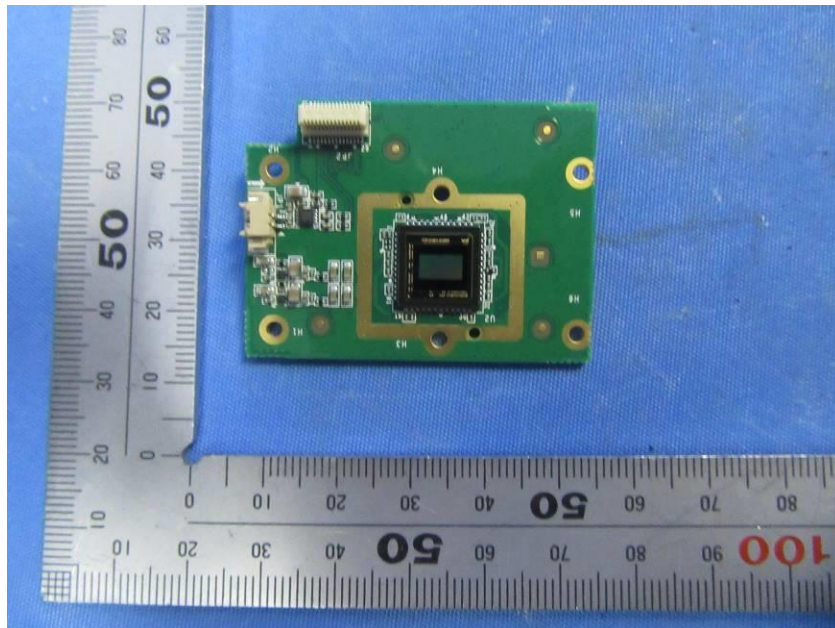

## **Internal Photos**

<b>Applicant:</b>	Hangzhou Hikvision Digital Technology Co., Ltd.
<b>Address of Applicant:</b>	No. 555 Qianmo Road, Binjiang District, Hangzhou 310052, China
<b>Equipment Under Test (EUT):</b>	
<b>Product Name:</b>	Door Station
<b>Model No.:</b>	DS-KV8413-WME1