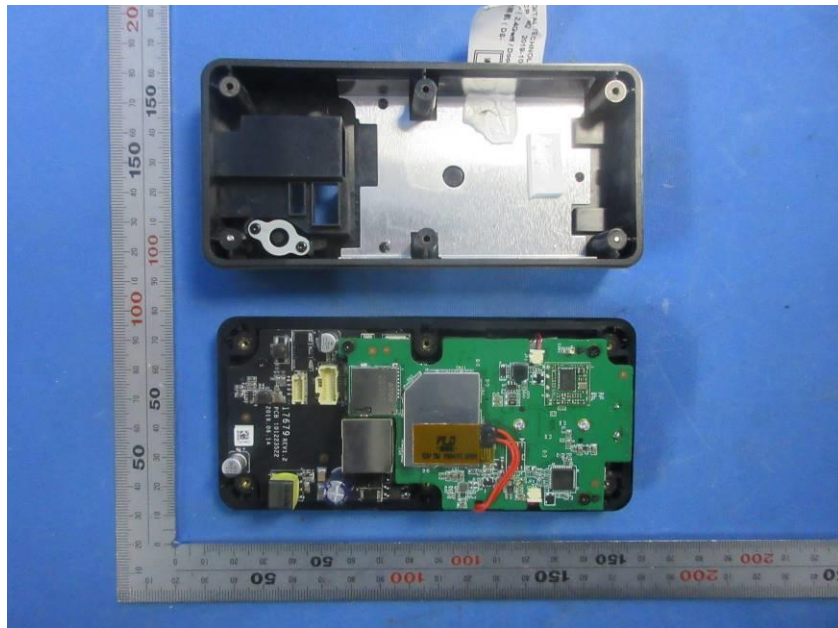

Internal Photos

Applicant:	Hangzhou Hikvision Digital Technology Co., Ltd.
Address of Applicant:	No.555 Qianmo Road, Binjiang District, Hangzhou 310052, China
Equipment Under Test (EUT):	
Product Name:	Door Station
Model No.:	DS-KV6113-WPE1