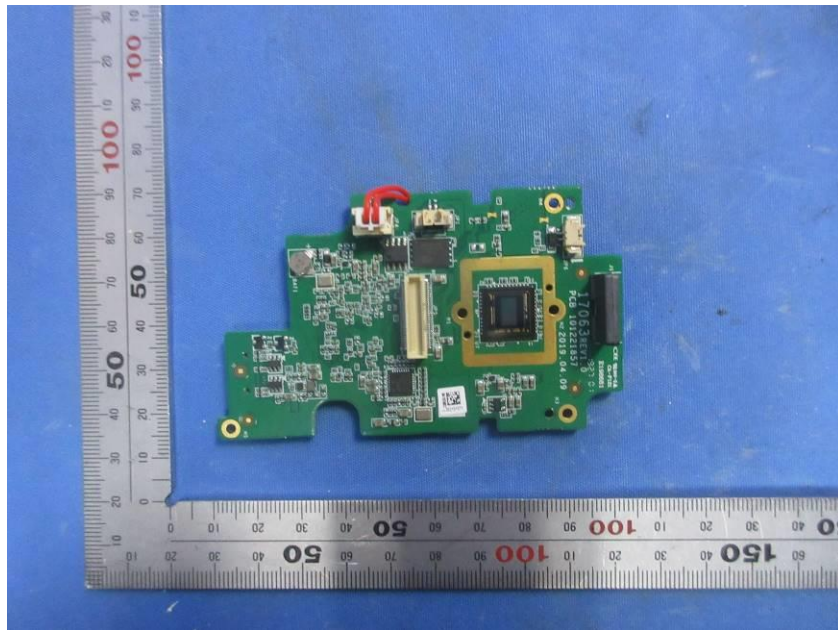

Internal Photos

Applicant:	Hangzhou Hikvision Digital Technology Co., Ltd.
Address of Applicant:	No.555 Qianmo Road, Binjiang District, Hangzhou 310052, China
Equipment Under Test (EUT):	
Product Name:	Door Station
Model No.:	DS-KV6113-WPE1