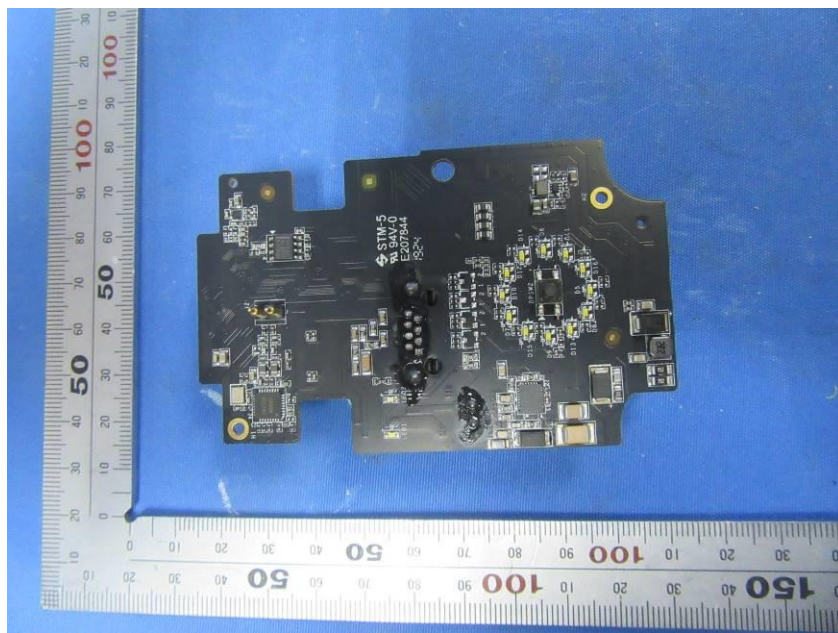

Internal Photos

Applicant:	Hangzhou Hikvision Digital Technology Co., Ltd.
Address of Applicant:	No.555 Qianmo Road, Binjiang District, Hangzhou 310052, China
Equipment Under Test (EUT):	
Product Name:	Door Station
Model No.:	DS-KV6113-WPE1