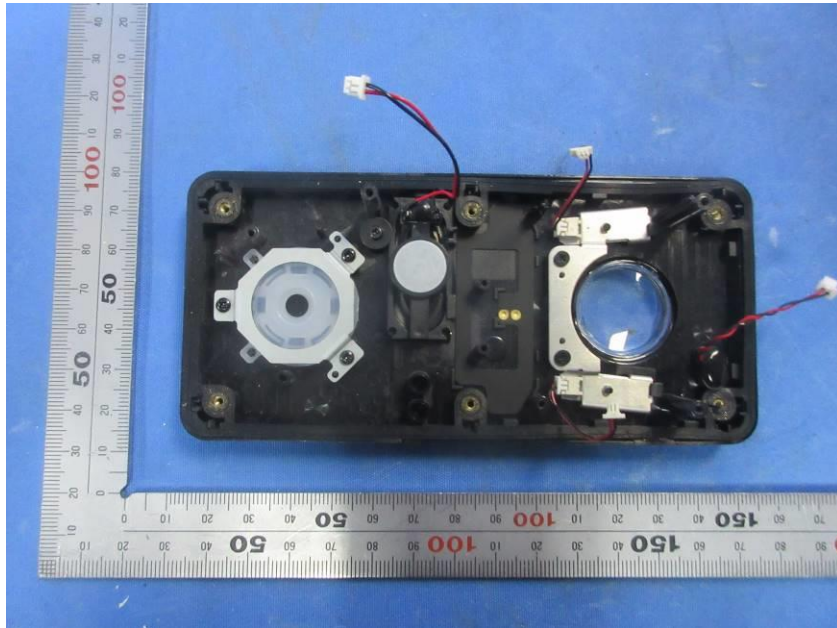

Internal Photos

Applicant:	Hangzhou Hikvision Digital Technology Co., Ltd.
Address of Applicant:	No.555 Qianmo Road, Binjiang District, Hangzhou 310052, China
Equipment Under Test (EUT):	
Product Name:	Door Station
Model No.:	DS-KV6113-WPE1