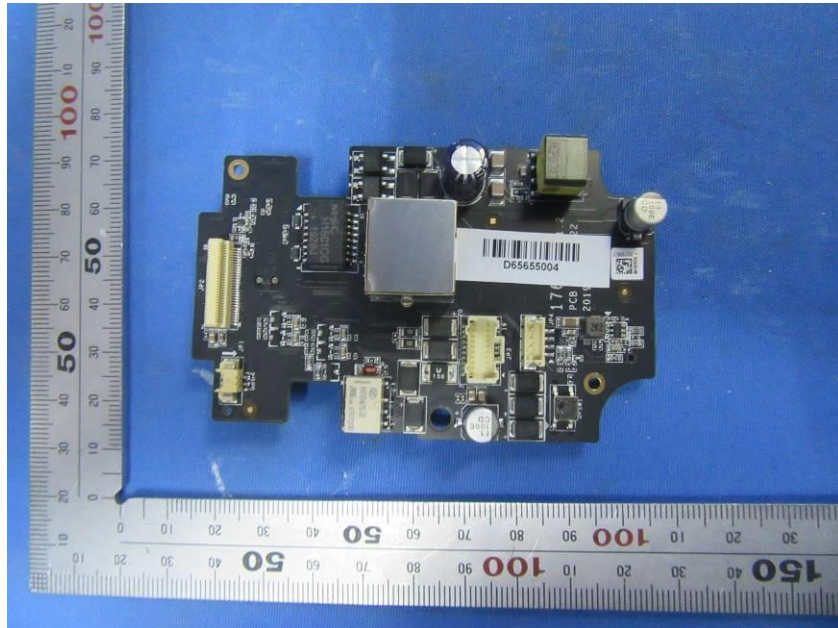

Internal Photos

Applicant:	Hangzhou Hikvision Digital Technology Co., Ltd.
Address of Applicant:	No.555 Qianmo Road, Binjiang District, Hangzhou 310052, China
Equipment Under Test (EUT):	
Product Name:	Door Station
Model No.:	DS-KV6113-WPE1