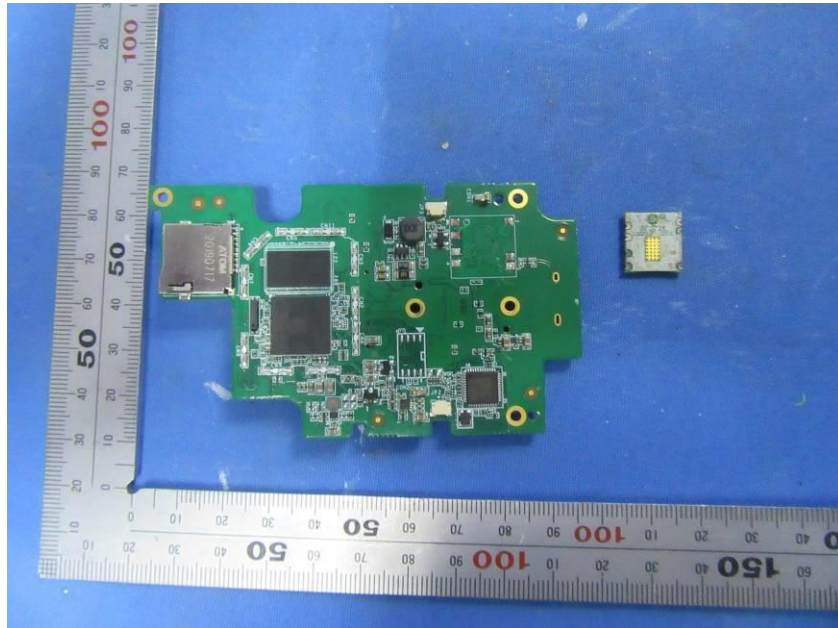

Internal Photos

Applicant:	Hangzhou Hikvision Digital Technology Co., Ltd.
Address of Applicant:	No.555 Qianmo Road, Binjiang District, Hangzhou 310052, China
Equipment Under Test (EUT):	
Product Name:	Door Station
Model No.:	DS-KV6113-WPE1