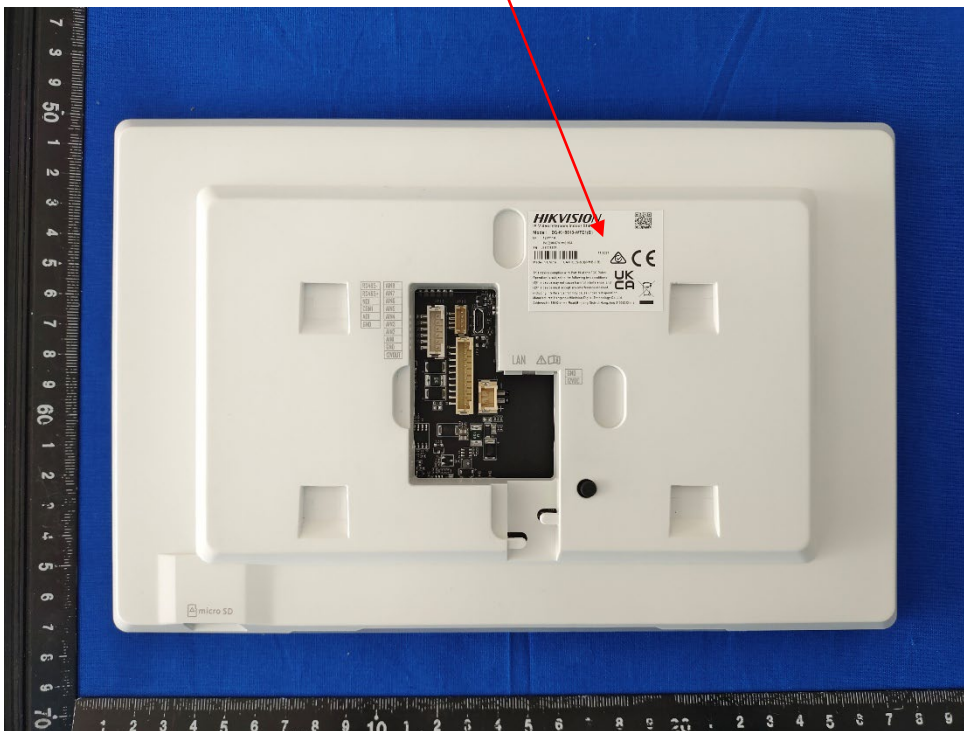

Model: DS-KH9510-WTE1(B)

HIKVISION
IP Video Intercom Indoor Station
Model: DS-KH9510-WTE1(B)
I/P: 12V --- 1A
PoE(37-57V) --- 0.35A
SN: AB1234567

04/2022

Made in China CAN ICES-3(B)/NMB-3(B)
FCC ID:2ADTD-KH9510WTE1B IC:20199-KH9510WTE1B

This device complies with Part 15 of the FCC Rules.
Operation is subject to the following two conditions:
(1) this device may not cause harmful interference, and
(2) this device must accept any interference received,
including interference that may cause undesired operation.

Manufacturer: Hangzhou Hikvision Digital Technology Co.,Ltd.
Address: No.555 Qianmo Road, Binjiang District, Hangzhou 310052, China